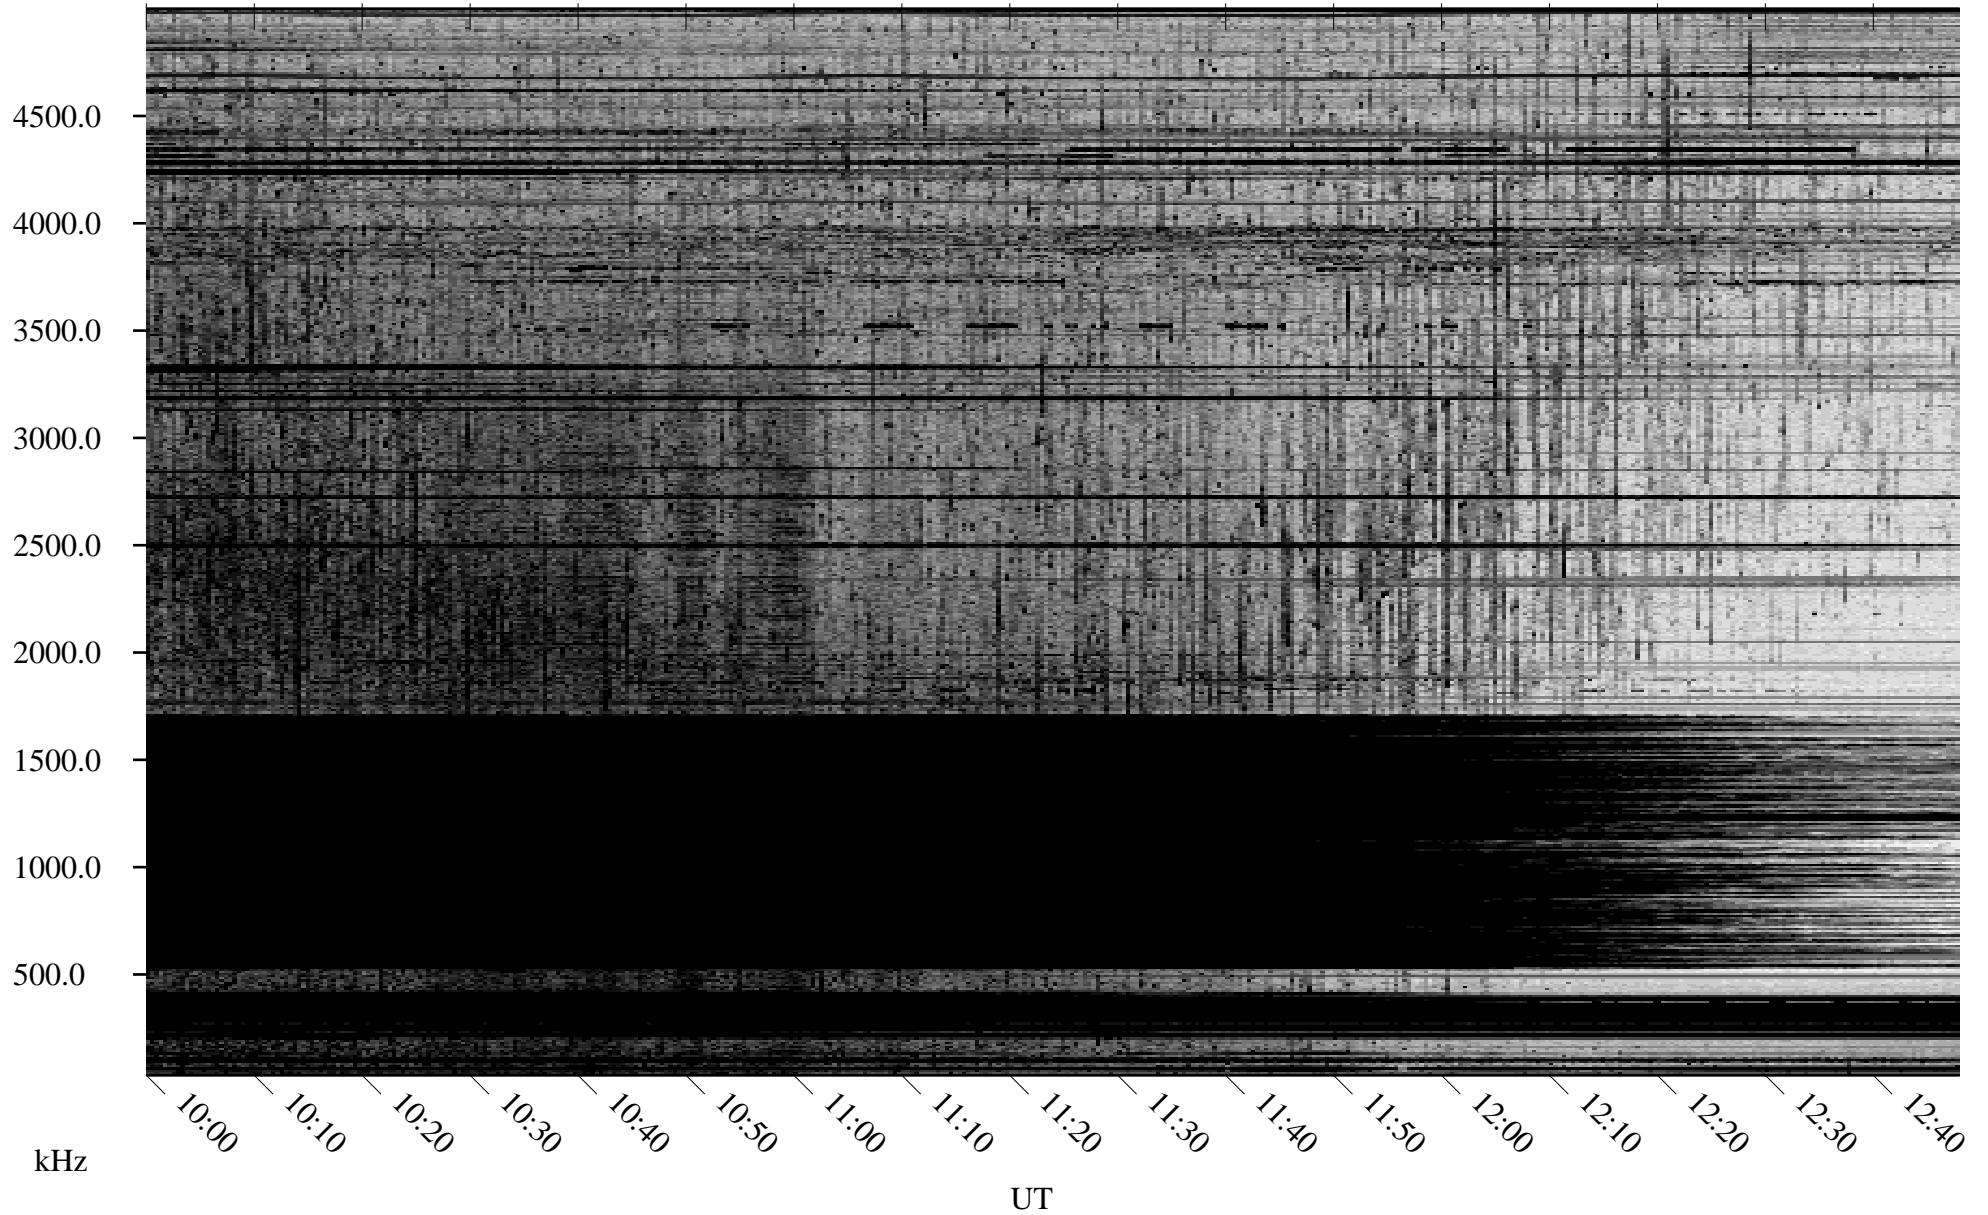

09/30/2009 Churchill, Manitoba

Linear Scale Black = 161 White = 15

ch092721.r00SUm max_12

Page 5

09/30/2009 Churchill, Manitoba

Linear Scale Black = 161 White = 15

ch09272l.r00SUm max_12

Page 6

09/30/2009 Churchill, Manitoba

Linear Scale Black = 161 White = 15

ch09272l.r00SUm max_12

Page 7

09/30/2009 Churchill, Manitoba

Linear Scale Black = 161 White = 15

ch092721l.r00SUm max_12