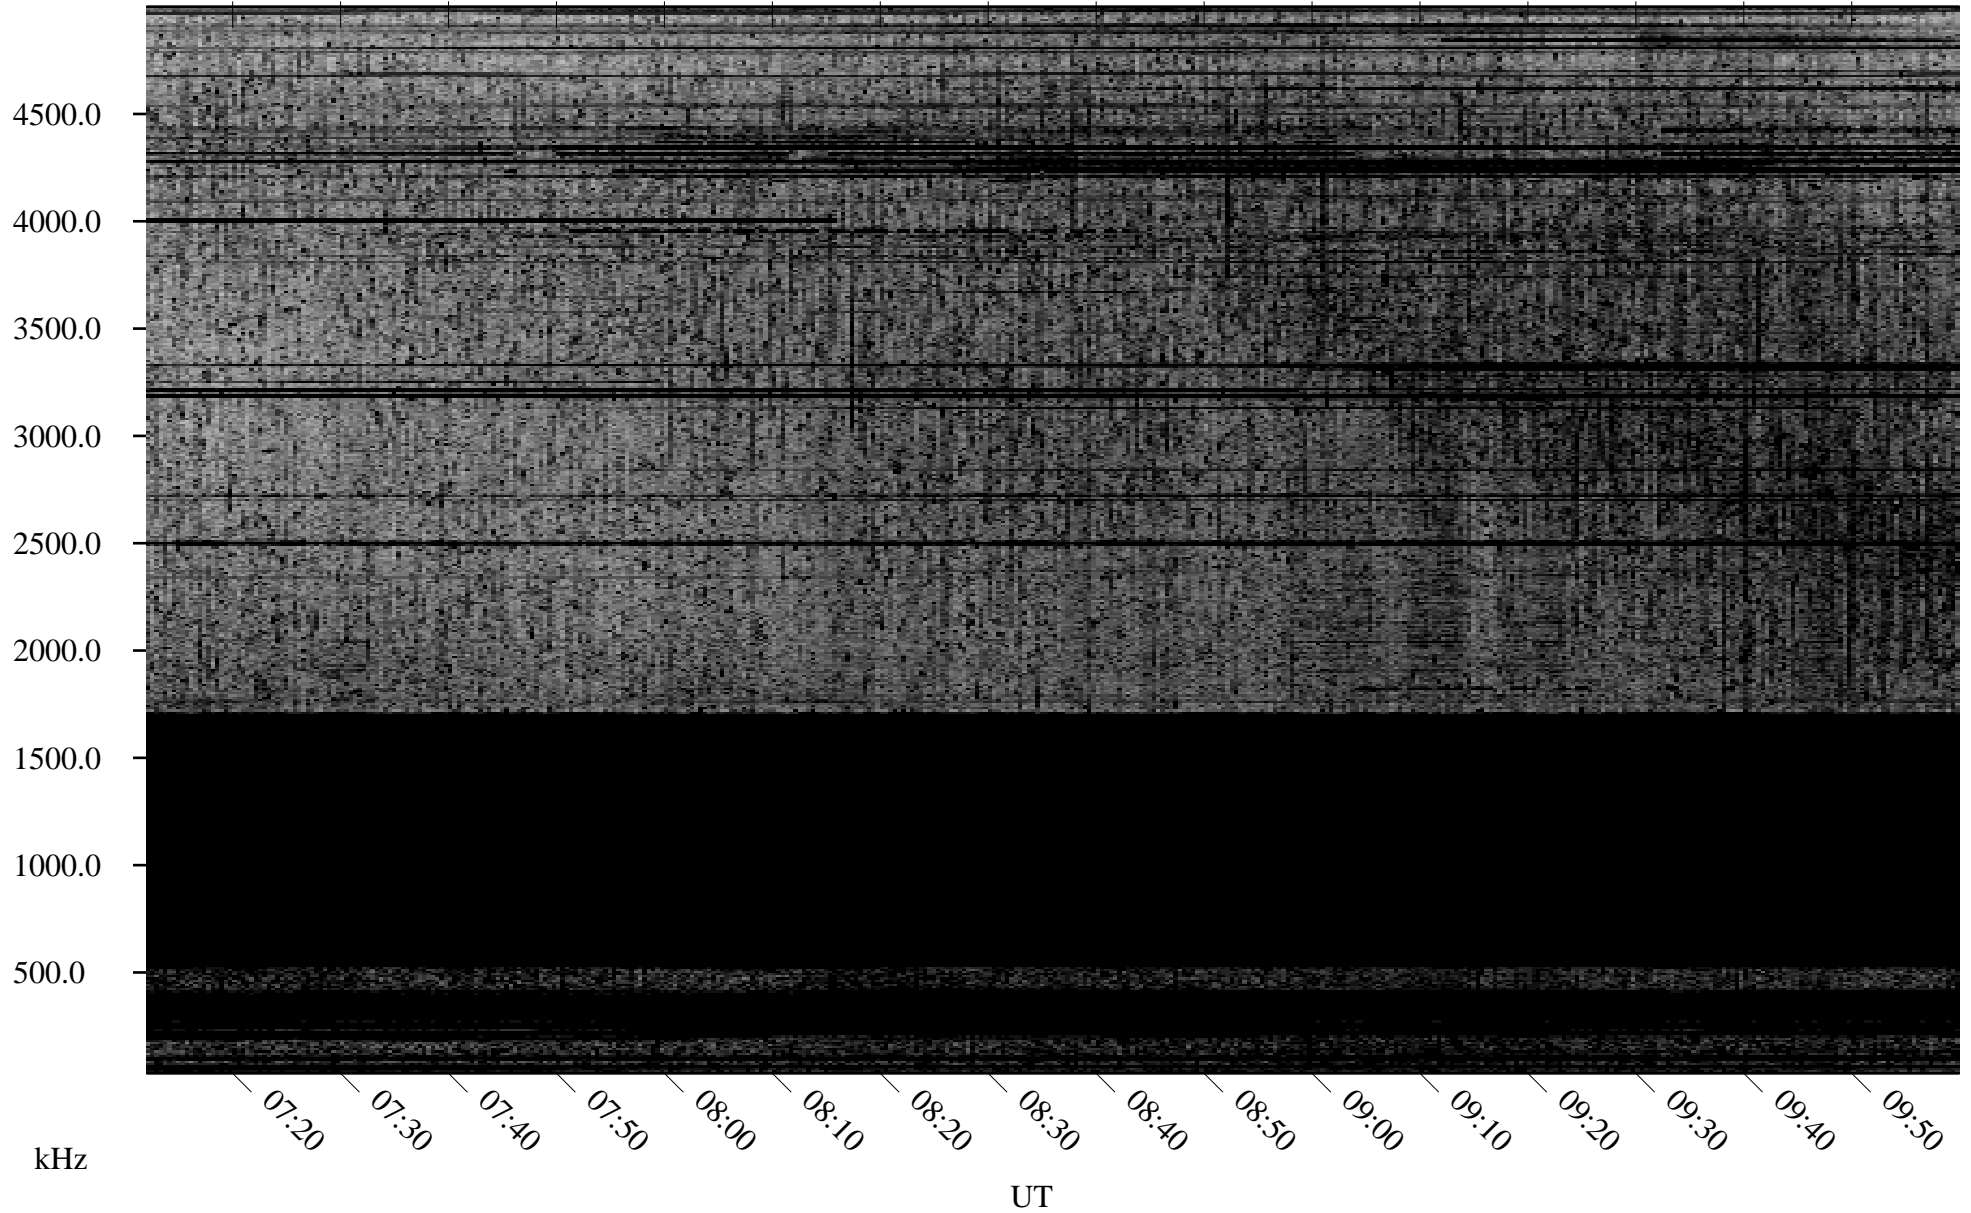

09/29/2009 Churchill, Manitoba

Linear Scale Black = 161 White = 15

ch092721.r00SUm max_12

Page 1

09/29/2009 Churchill, Manitoba

Linear Scale Black = 161 White = 15

ch09272l.r00SUm max_12

Page 2

09/30/2009 Churchill, Manitoba

Linear Scale Black = 161 White = 15

ch09272l.r00SUm max_12

Page 3

09/30/2009 Churchill, Manitoba

Linear Scale Black = 161 White = 15

ch09272l.r00SUm max_12

Page 4

09/30/2009 Churchill, Manitoba

Linear Scale Black = 161 White = 15

ch092721.r00SUm max_12

Page 5

09/30/2009 Churchill, Manitoba

Linear Scale Black = 161 White = 15

ch09272l.r00SUm max_12

Page 6

09/30/2009 Churchill, Manitoba

Linear Scale Black = 161 White = 15

ch09272l.r00SUm max_12

Page 7

09/30/2009 Churchill, Manitoba

Linear Scale Black = 161 White = 15

ch092721l.r00SUm max_12