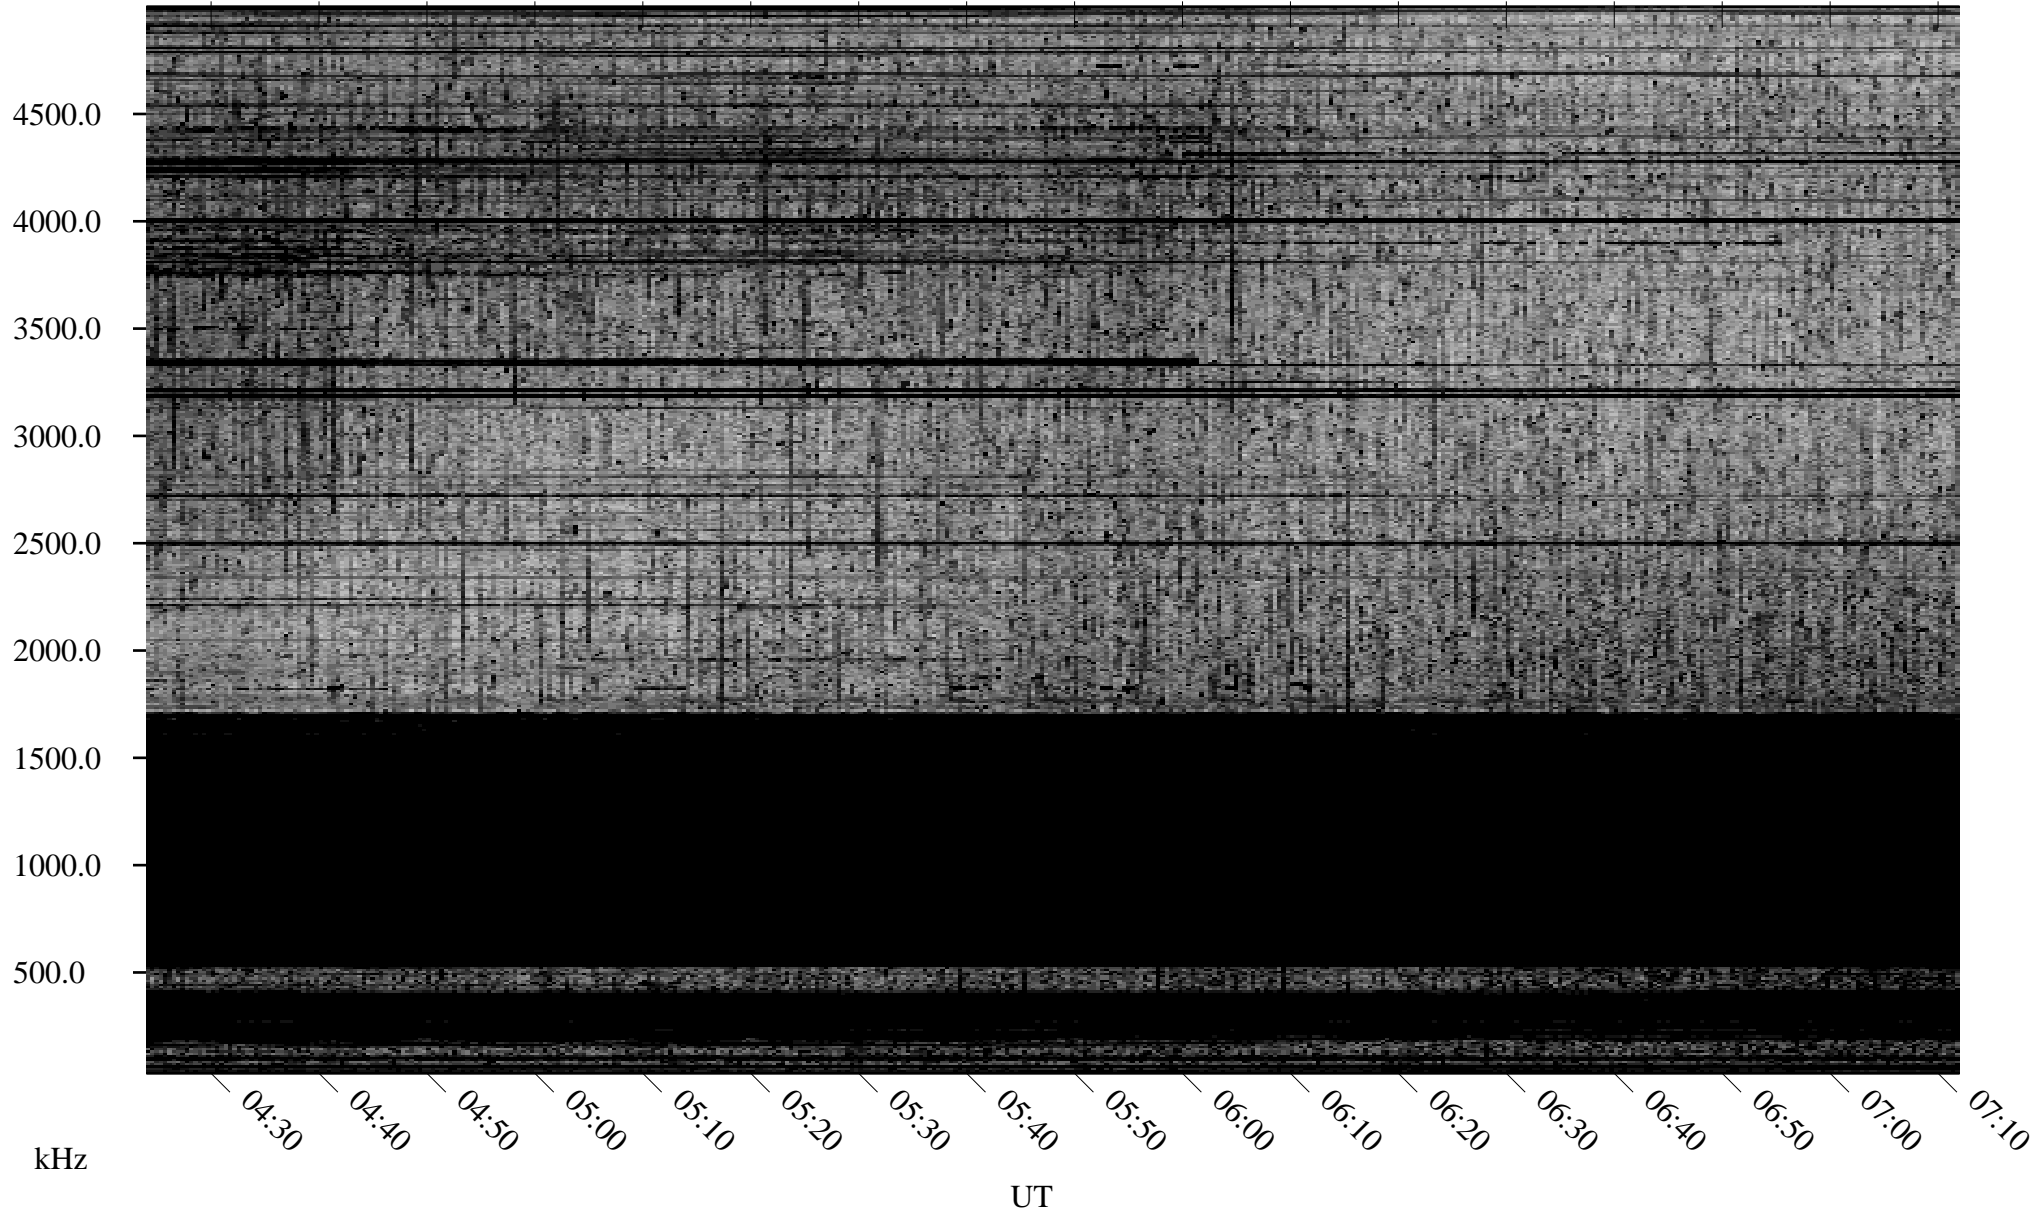

09/29/2009 Churchill, Manitoba

Linear Scale Black = 161 White = 15

ch092721.r00SUm max_12

Page 1

09/29/2009 Churchill, Manitoba

Linear Scale Black = 161 White = 15

ch09272l.r00SUm max_12

Page 2

09/30/2009 Churchill, Manitoba

Linear Scale Black = 161 White = 15

ch09272l.r00SUm max_12

Page 3

09/30/2009 Churchill, Manitoba

Linear Scale Black = 161 White = 15

ch09272l.r00SUm max_12

Page 4

09/30/2009 Churchill, Manitoba

Linear Scale Black = 161 White = 15

ch092721.r00SUm max_12

Page 5

09/30/2009 Churchill, Manitoba

Linear Scale Black = 161 White = 15

ch09272l.r00SUm max_12

Page 6

09/30/2009 Churchill, Manitoba

Linear Scale Black = 161 White = 15

ch09272l.r00SUm max_12

Page 7

09/30/2009 Churchill, Manitoba

Linear Scale Black = 161 White = 15

ch092721l.r00SUm max_12