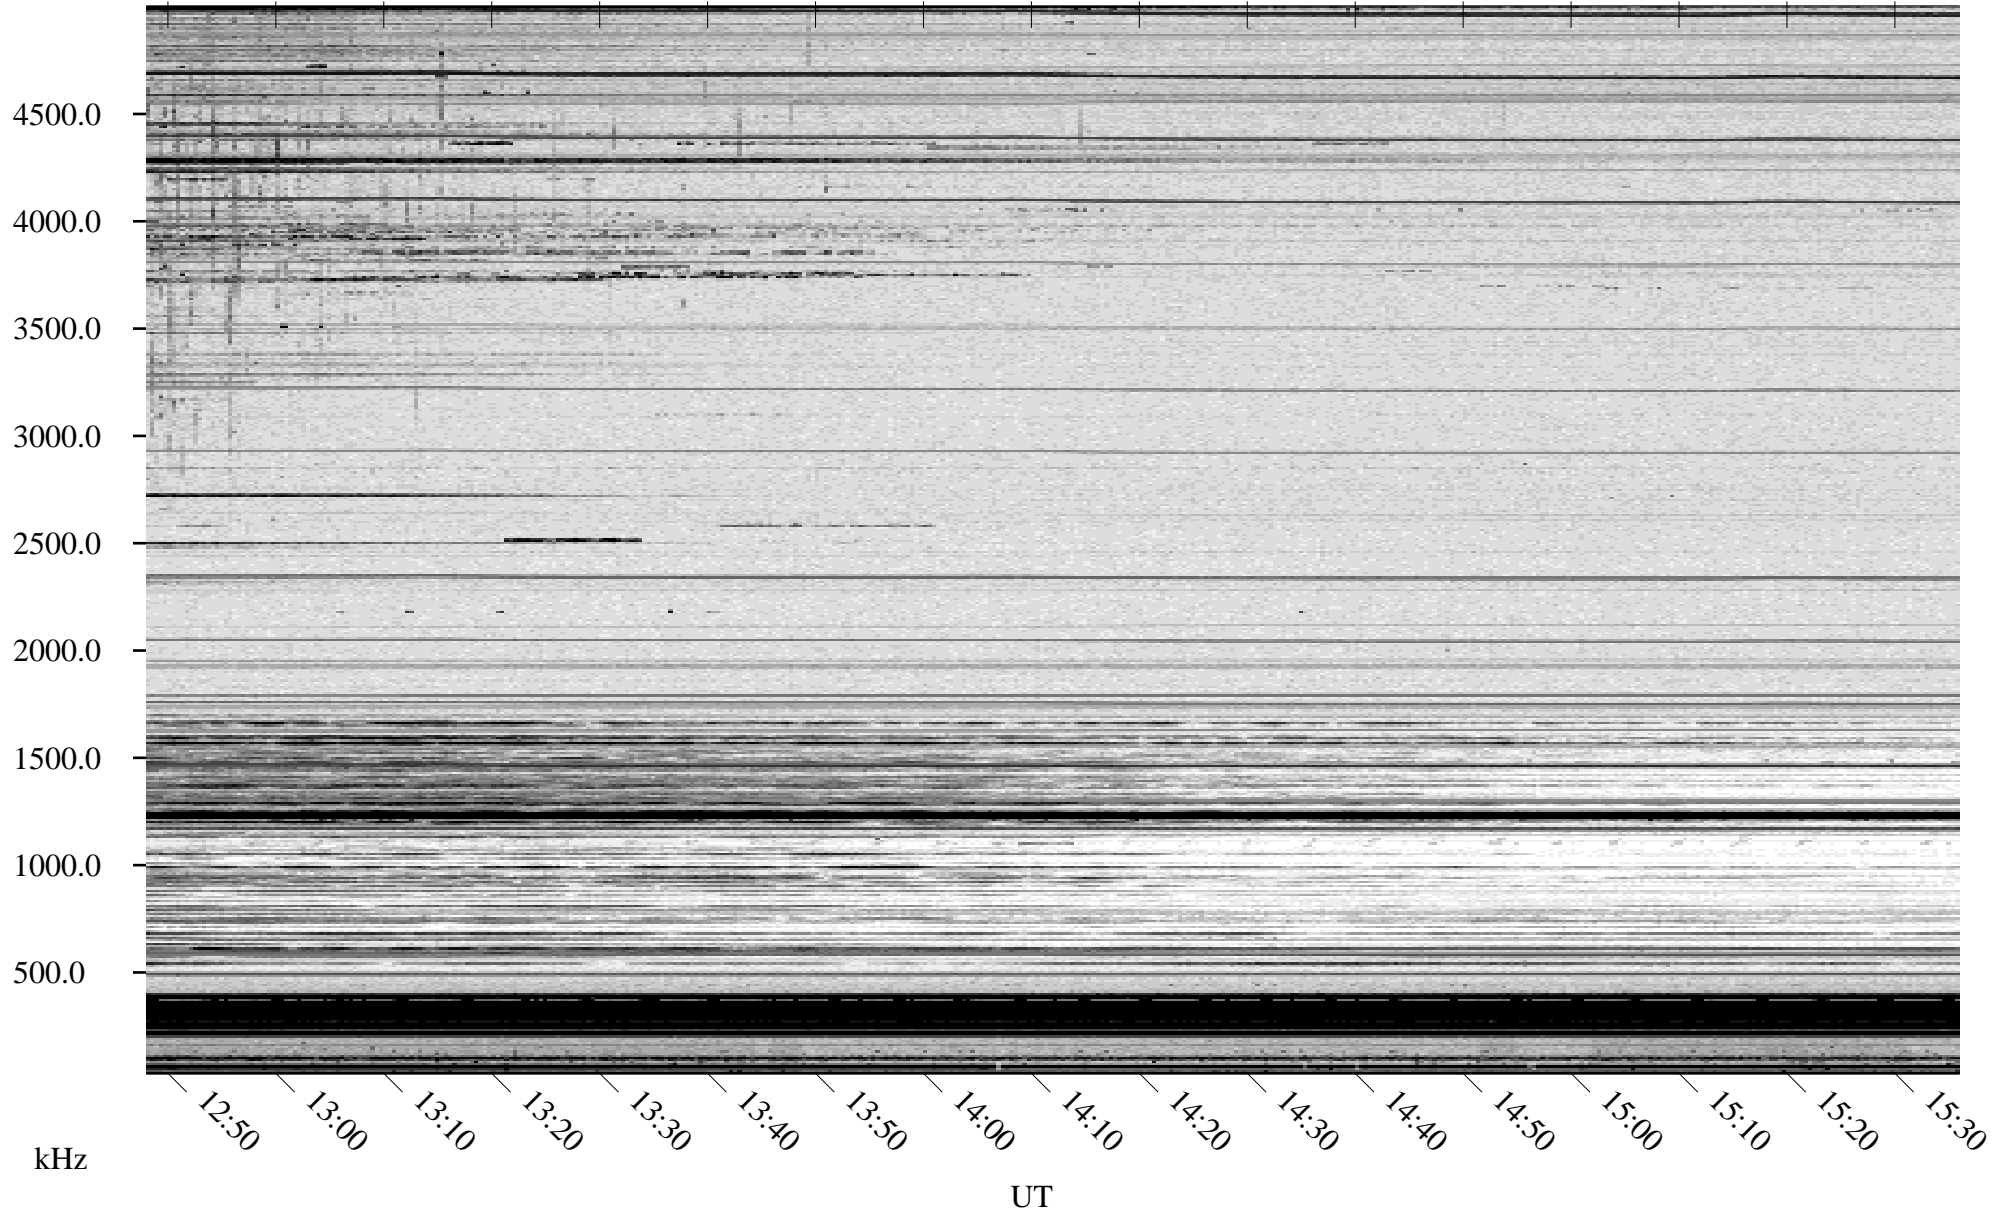

09/29/2009 Churchill, Manitoba

Linear Scale Black = 161 White = 15

ch092721.r00SUm max_12

Page 1

09/29/2009 Churchill, Manitoba

Linear Scale Black = 161 White = 15

ch09272l.r00SUm max_12

Page 2

09/30/2009 Churchill, Manitoba

Linear Scale Black = 161 White = 15

ch09272l.r00SUm max_12

Page 3

09/30/2009 Churchill, Manitoba

Linear Scale Black = 161 White = 15

ch09272l.r00SUm max_12

Page 4

09/30/2009 Churchill, Manitoba

Linear Scale Black = 161 White = 15

ch092721.r00SUm max_12

Page 5

09/30/2009 Churchill, Manitoba

Linear Scale Black = 161 White = 15

ch09272l.r00SUm max_12

Page 6

09/30/2009 Churchill, Manitoba

Linear Scale Black = 161 White = 15

ch09272l.r00SUm max_12

Page 7

09/30/2009 Churchill, Manitoba

Linear Scale Black = 161 White = 15

ch092721l.r00SUm max_12