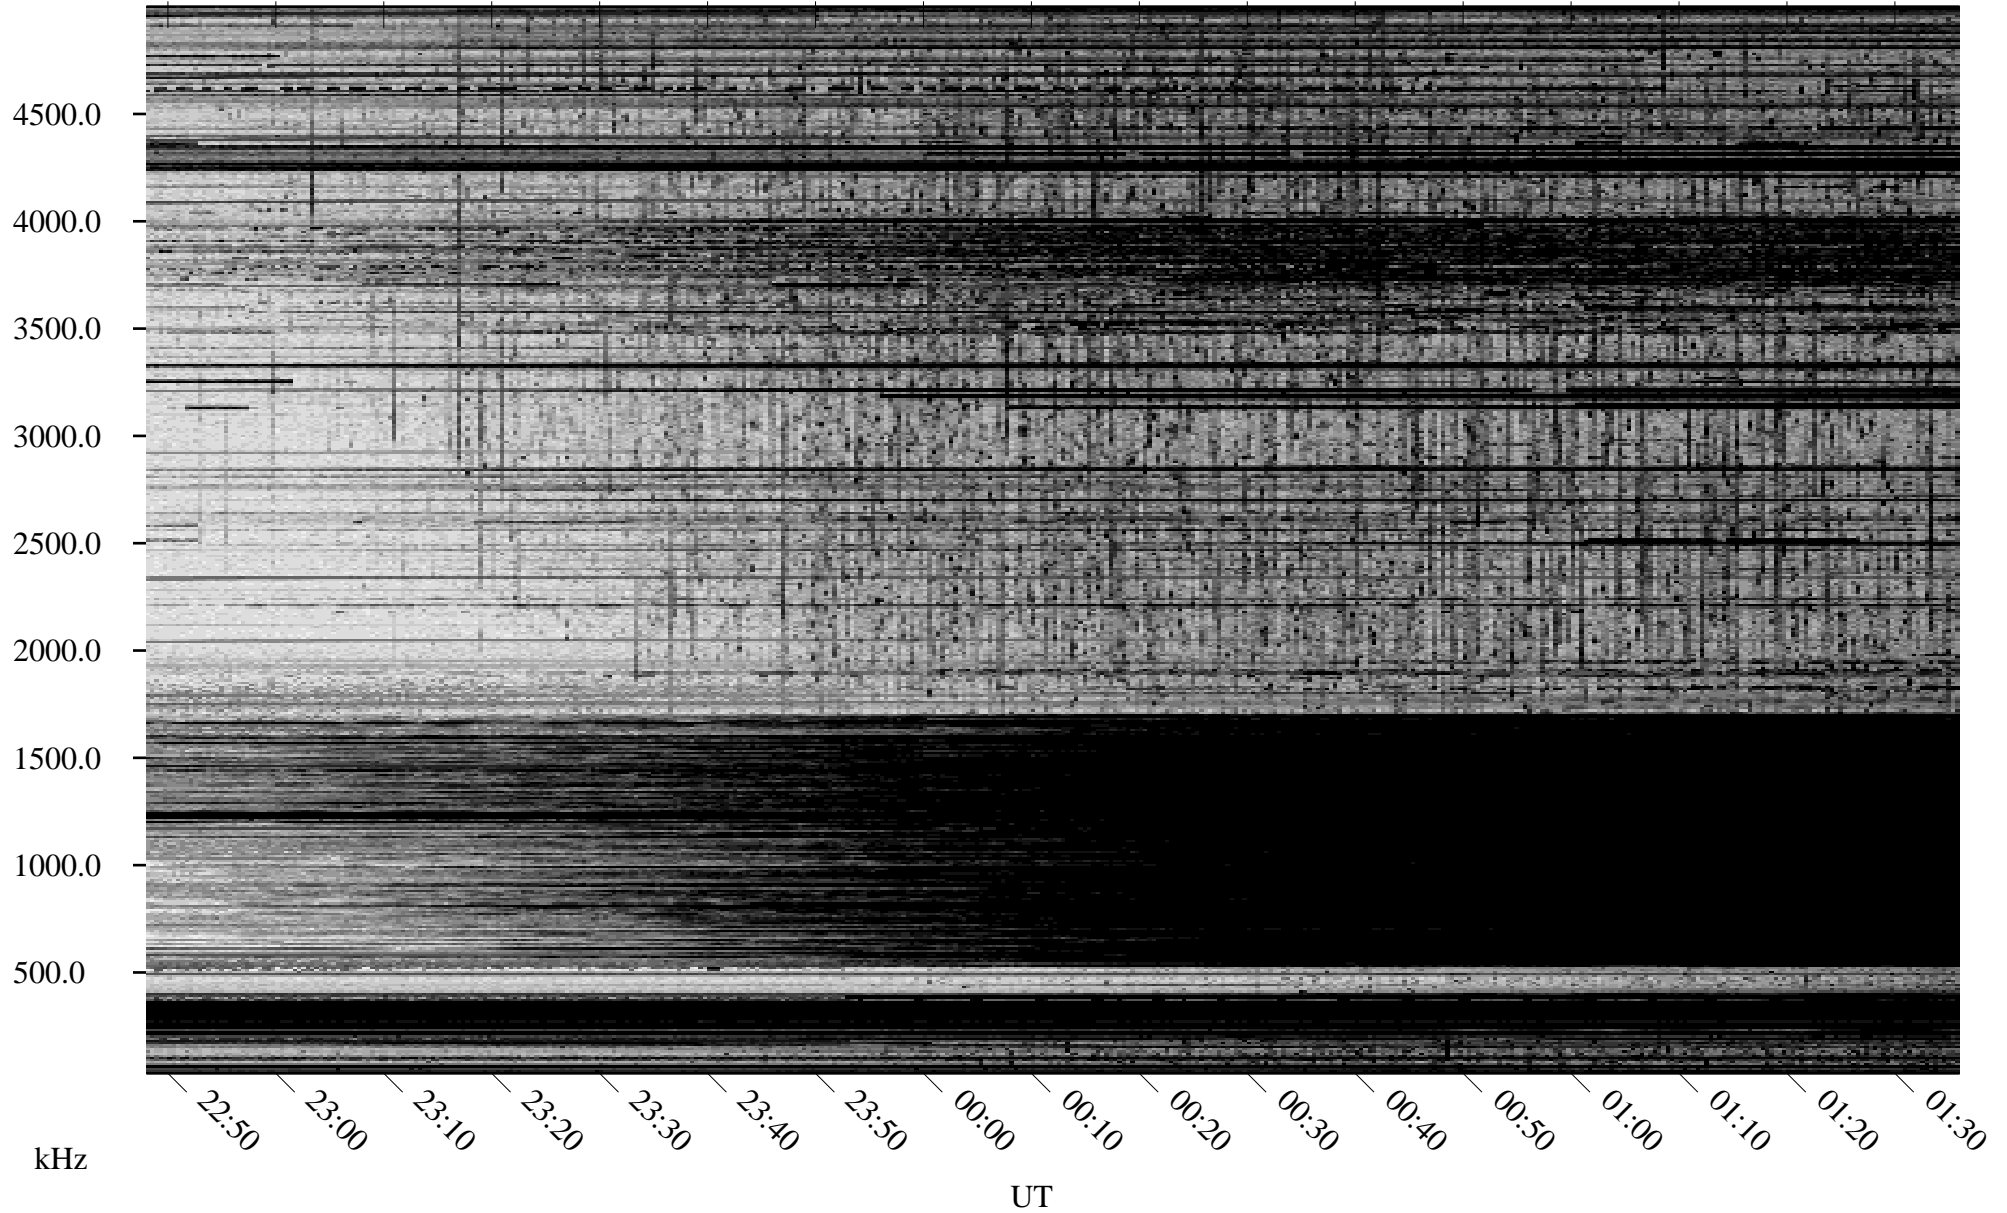

09/29/2009 Churchill, Manitoba

Linear Scale Black = 161 White = 15

ch092721.r00SUm max_12

Page 1

09/29/2009 Churchill, Manitoba

Linear Scale Black = 161 White = 15

ch09272l.r00SUm max_12

Page 2

09/30/2009 Churchill, Manitoba

Linear Scale Black = 161 White = 15

ch09272l.r00SUm max_12

Page 3

09/30/2009 Churchill, Manitoba

Linear Scale Black = 161 White = 15

ch09272l.r00SUm max_12

Page 4

09/30/2009 Churchill, Manitoba

Linear Scale Black = 161 White = 15

ch092721.r00SUm max_12

Page 5

09/30/2009 Churchill, Manitoba

Linear Scale Black = 161 White = 15

ch09272l.r00SUm max_12

Page 6

09/30/2009 Churchill, Manitoba

Linear Scale Black = 161 White = 15

ch09272l.r00SUm max_12

Page 7

09/30/2009 Churchill, Manitoba

Linear Scale Black = 161 White = 15

ch092721l.r00SUm max_12