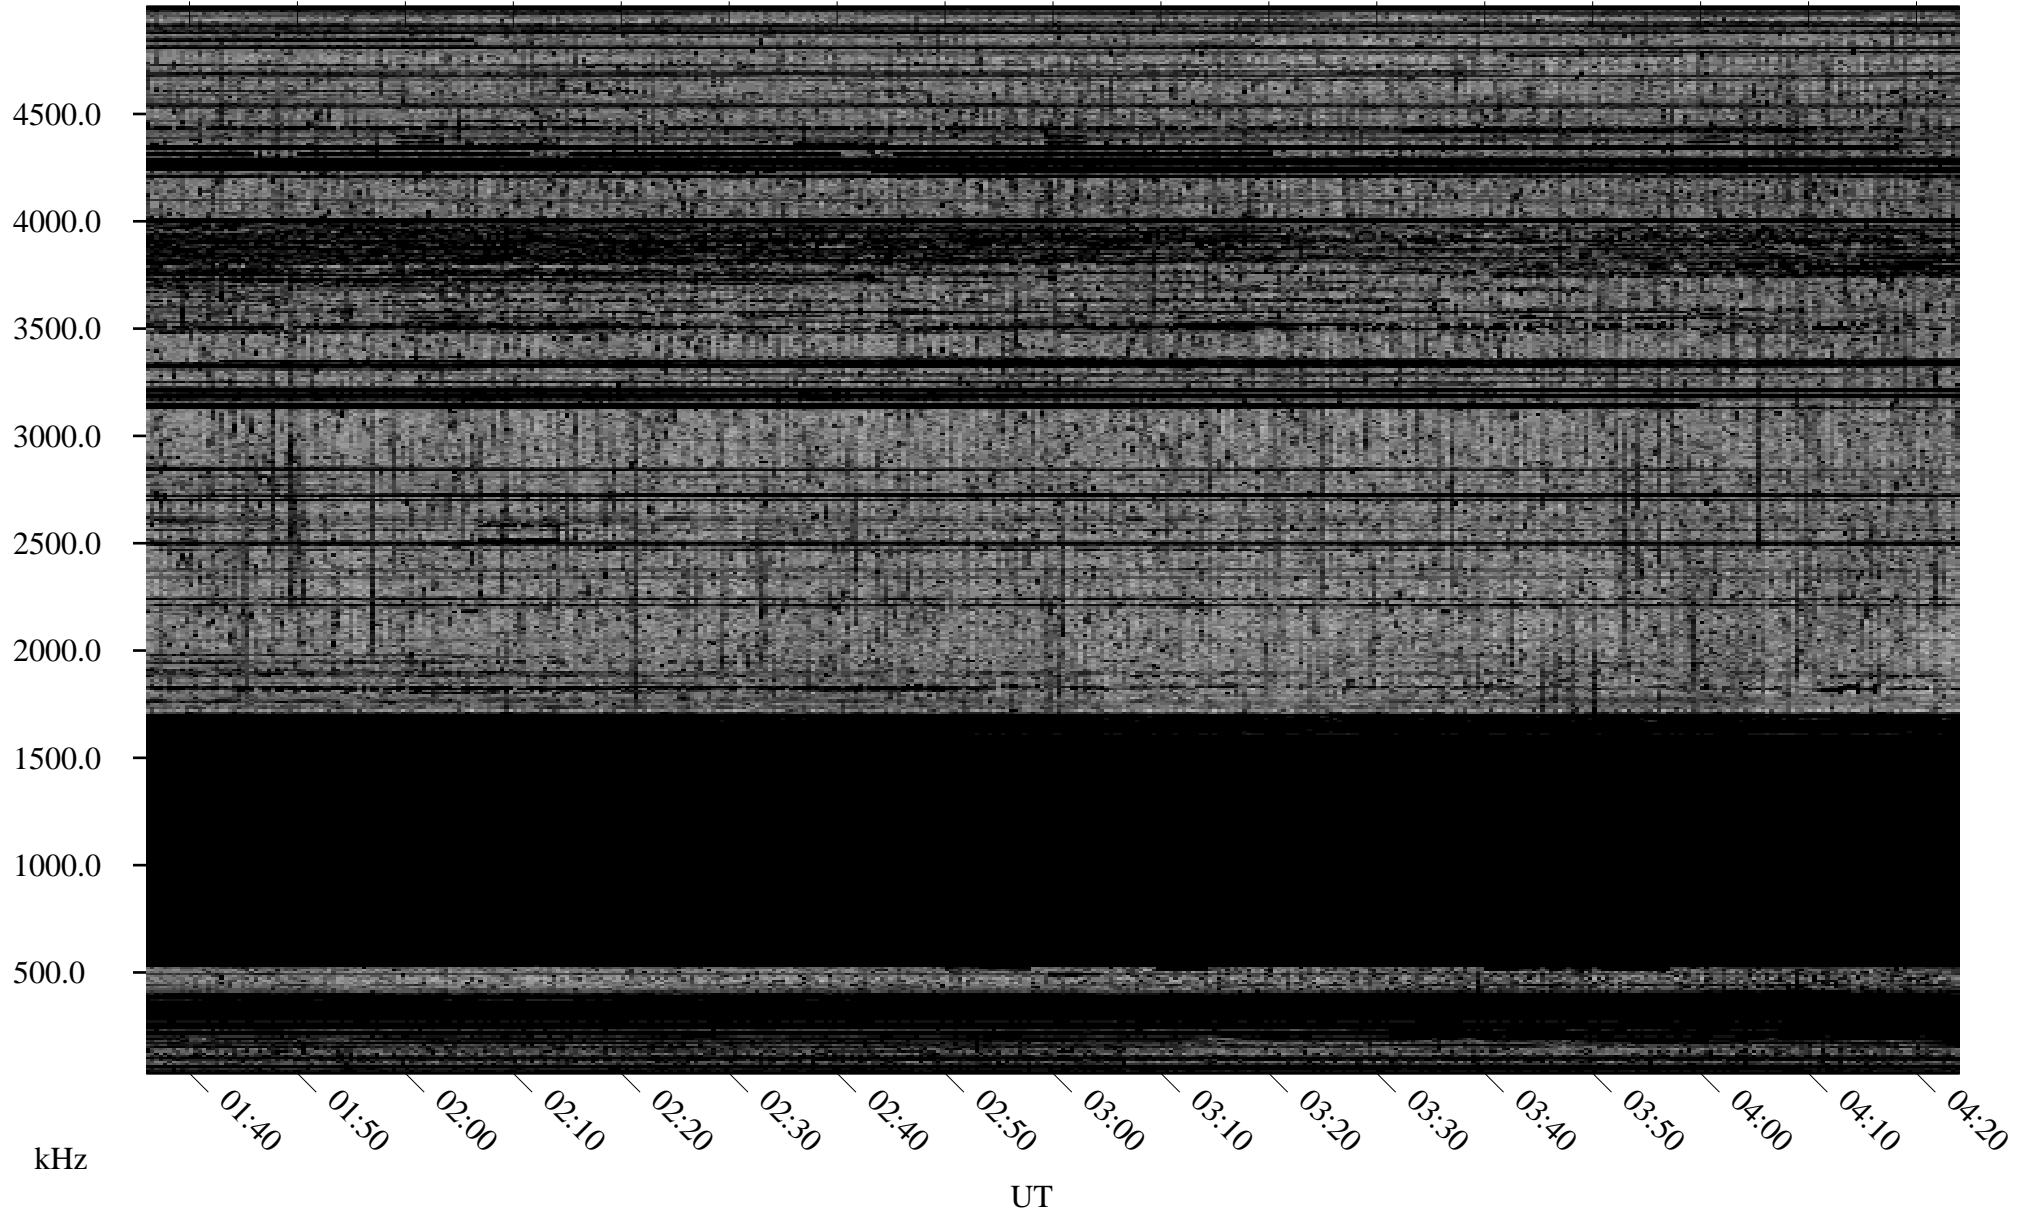

09/29/2009 Churchill, Manitoba

Linear Scale Black = 161 White = 15

ch092721.r00SUm max_12

Page 1

09/29/2009 Churchill, Manitoba

Linear Scale Black = 161 White = 15

ch09272l.r00SUm max_12

Page 2

09/30/2009 Churchill, Manitoba

Linear Scale Black = 161 White = 15

ch09272l.r00SUm max_12

Page 3

09/30/2009 Churchill, Manitoba

Linear Scale Black = 161 White = 15

ch09272l.r00SUm max_12

Page 4

09/30/2009 Churchill, Manitoba

Linear Scale Black = 161 White = 15

ch092721.r00SUm max_12

Page 5

09/30/2009 Churchill, Manitoba

Linear Scale Black = 161 White = 15

ch09272l.r00SUm max_12

Page 6

09/30/2009 Churchill, Manitoba

Linear Scale Black = 161 White = 15

ch09272l.r00SUm max_12

Page 7

09/30/2009 Churchill, Manitoba

Linear Scale Black = 161 White = 15

ch092721l.r00SUm max_12