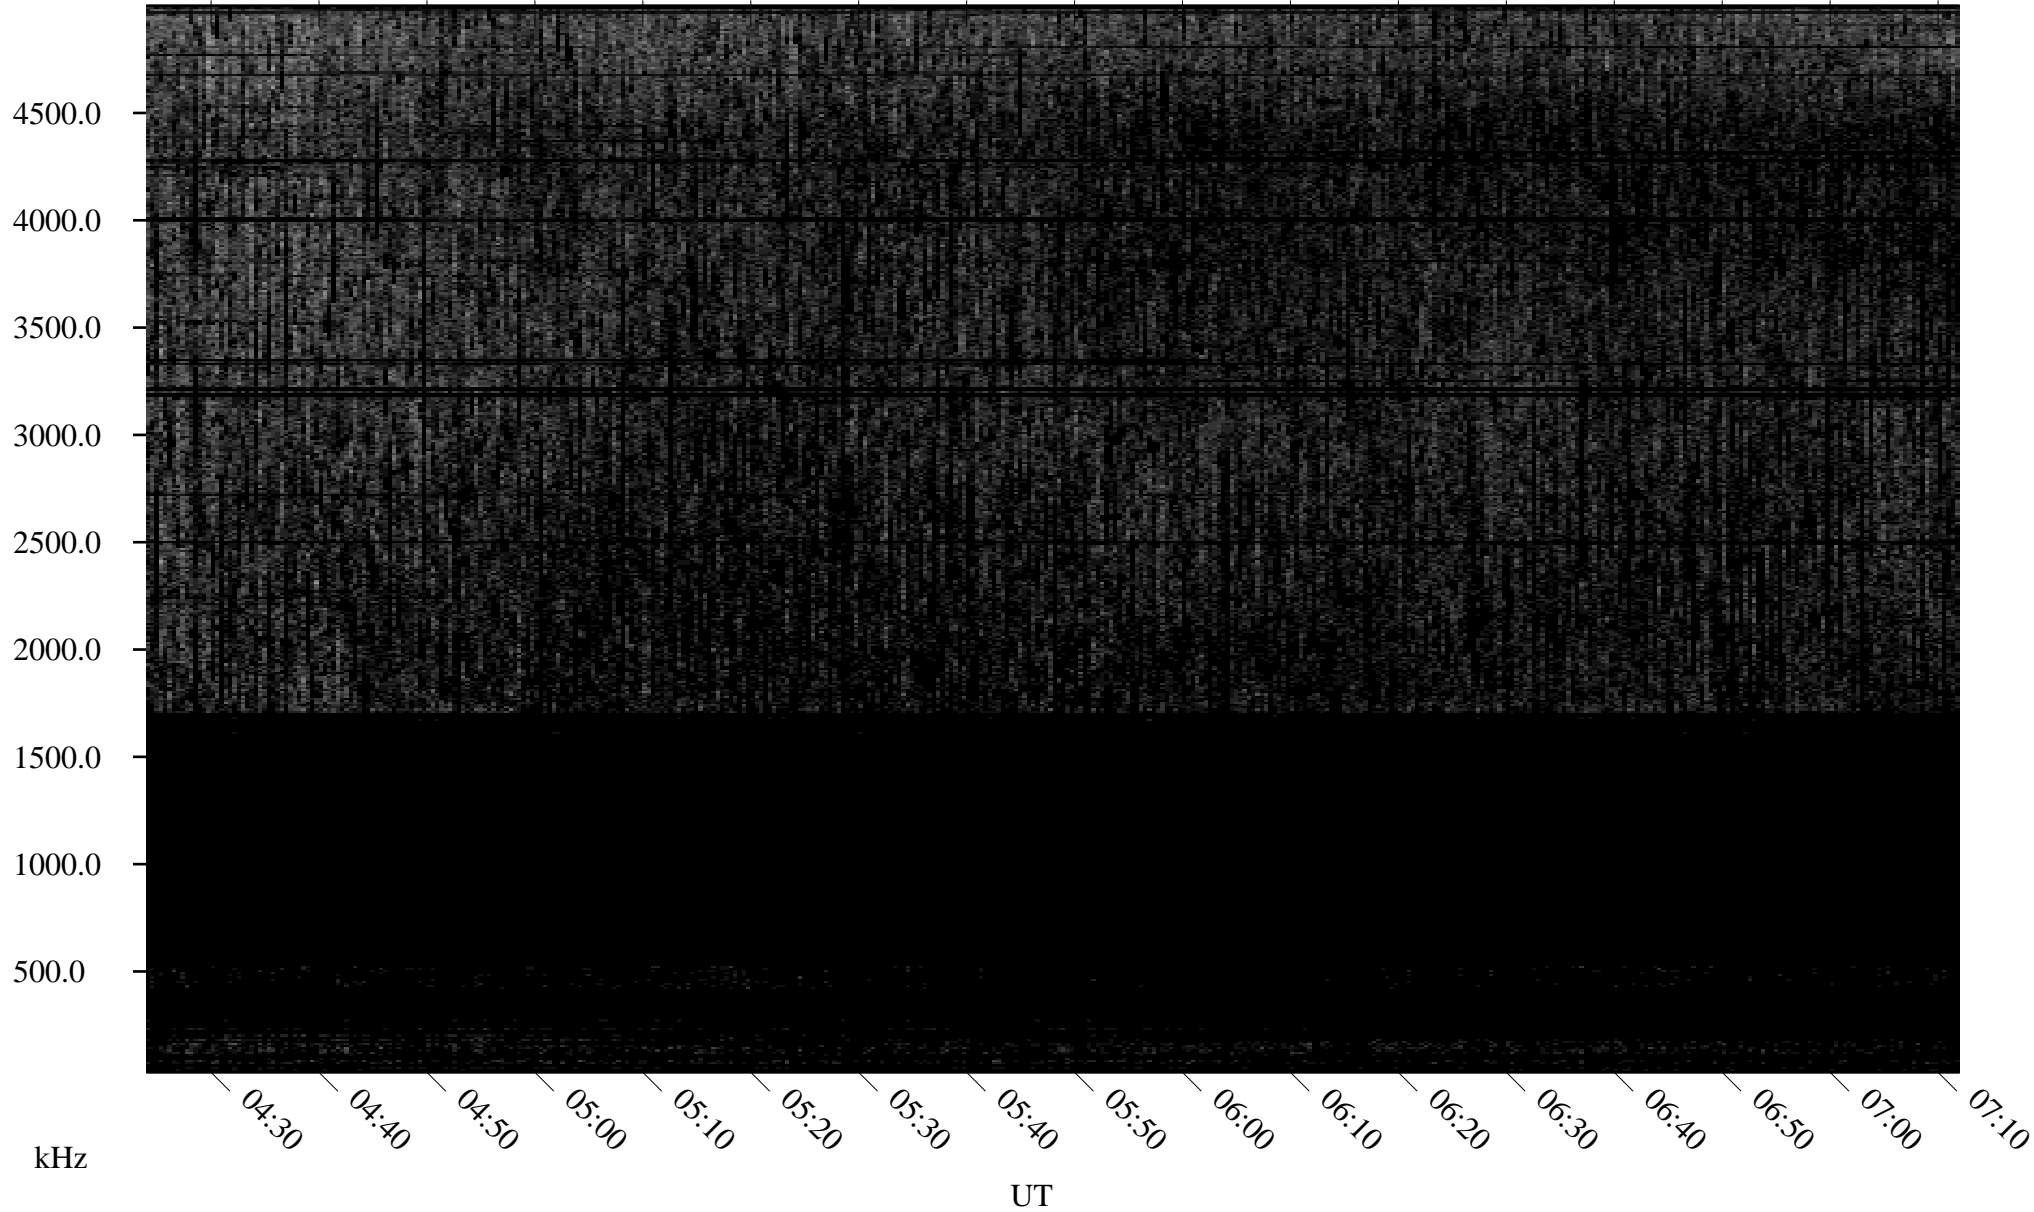

# 09/30/2009 Churchill, Manitoba

Linear Scale    Black = 161    White = 15

ch092731.r00SUm max\_12

Page 1

# 09/30/2009 Churchill, Manitoba

Linear Scale    Black = 161    White = 15

ch092731.r00SUm max\_12

Page 2

# 10/01/2009 Churchill, Manitoba

Linear Scale    Black = 161    White = 15

ch092731.r00SUm max\_12

Page 3

# 10/01/2009 Churchill, Manitoba

Linear Scale    Black = 161    White = 15

ch092731.r00SUm max\_12

Page 4