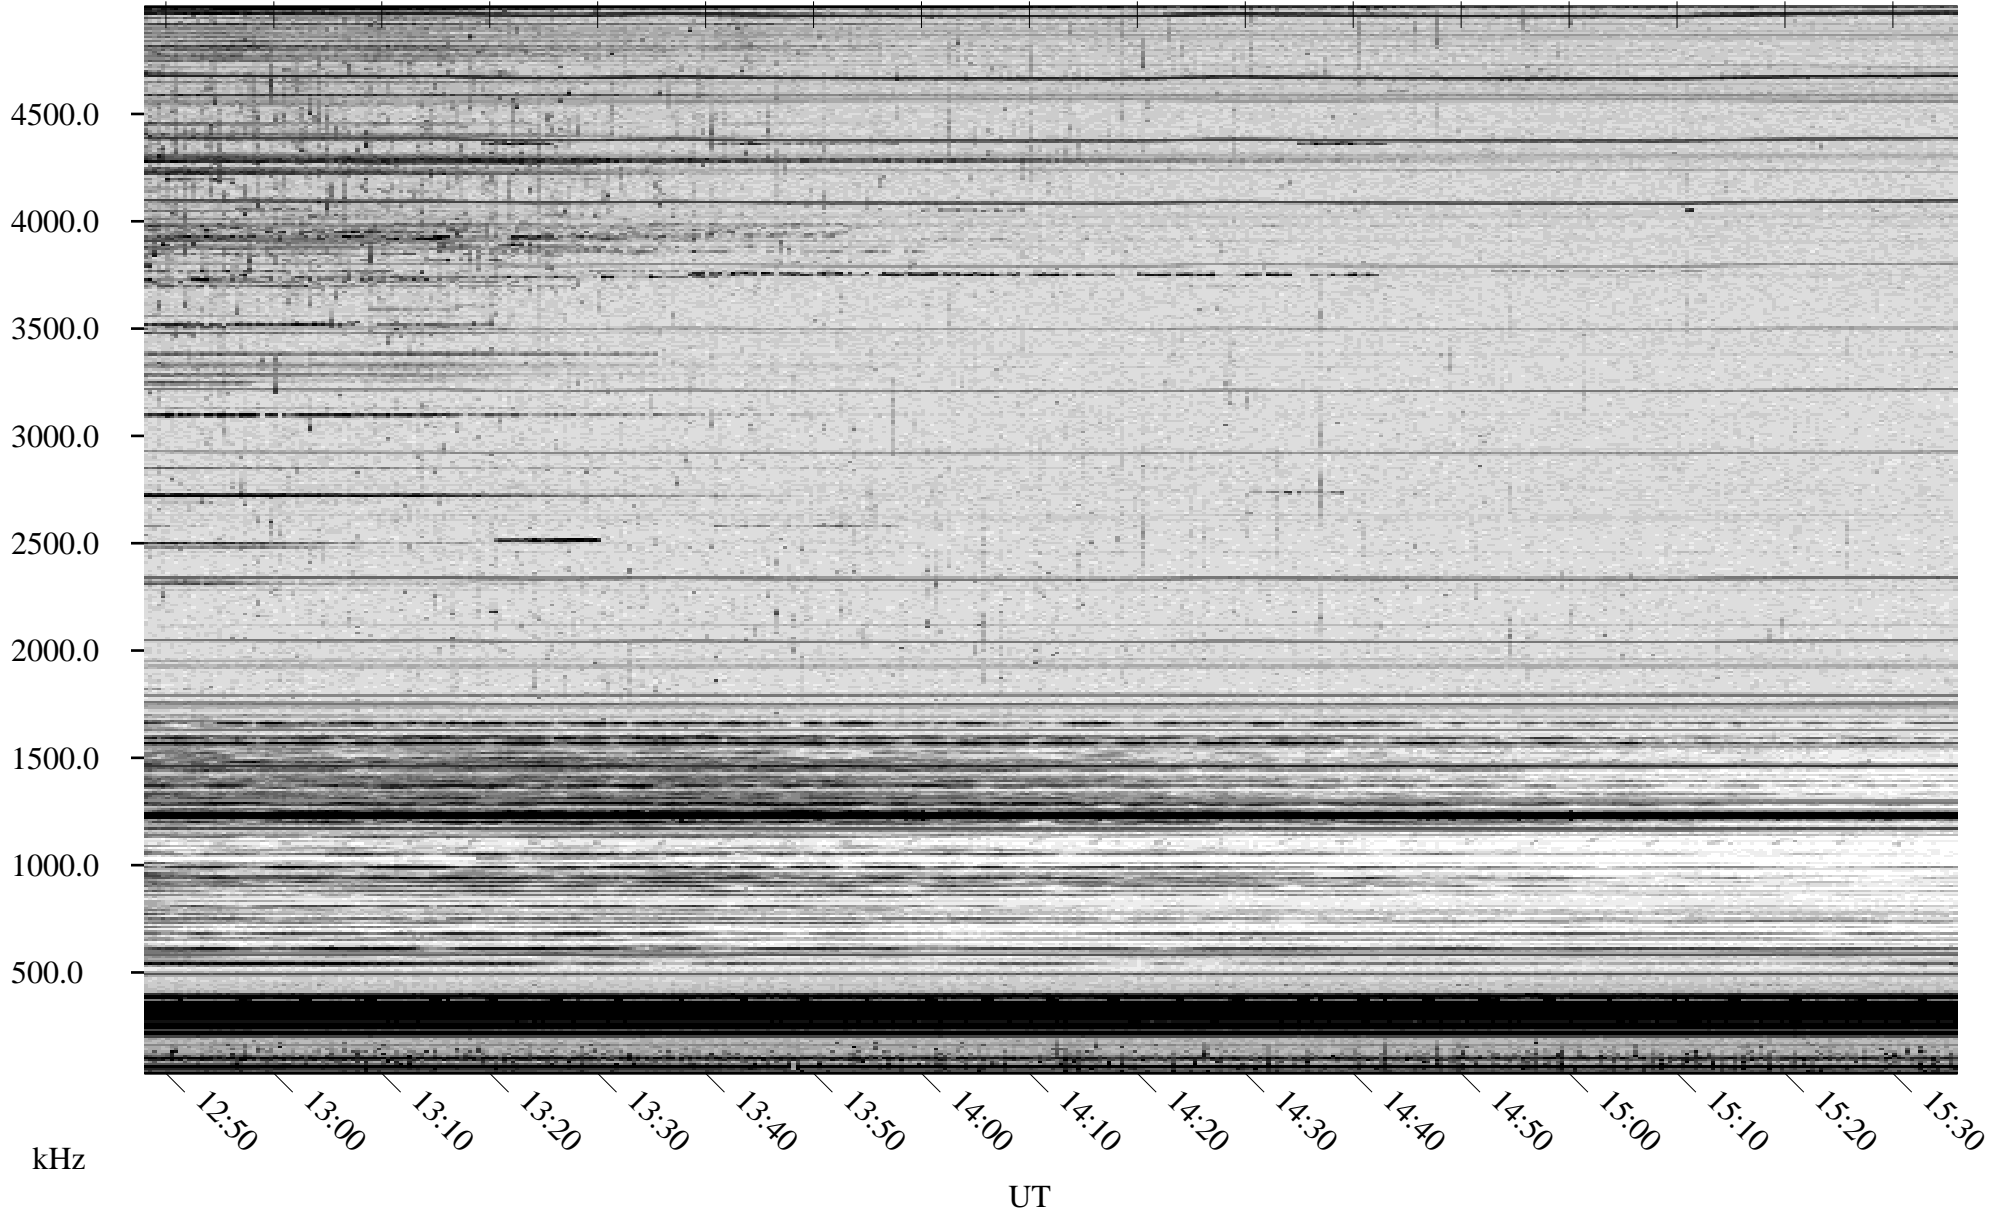

# 10/01/2009 Churchill, Manitoba

Linear Scale    Black = 161    White = 15

ch092731.r00SUm max\_12

Page 6

# 10/01/2009 Churchill, Manitoba

Linear Scale    Black = 161    White = 15

ch09273l.r00SUm max\_12

Page 7