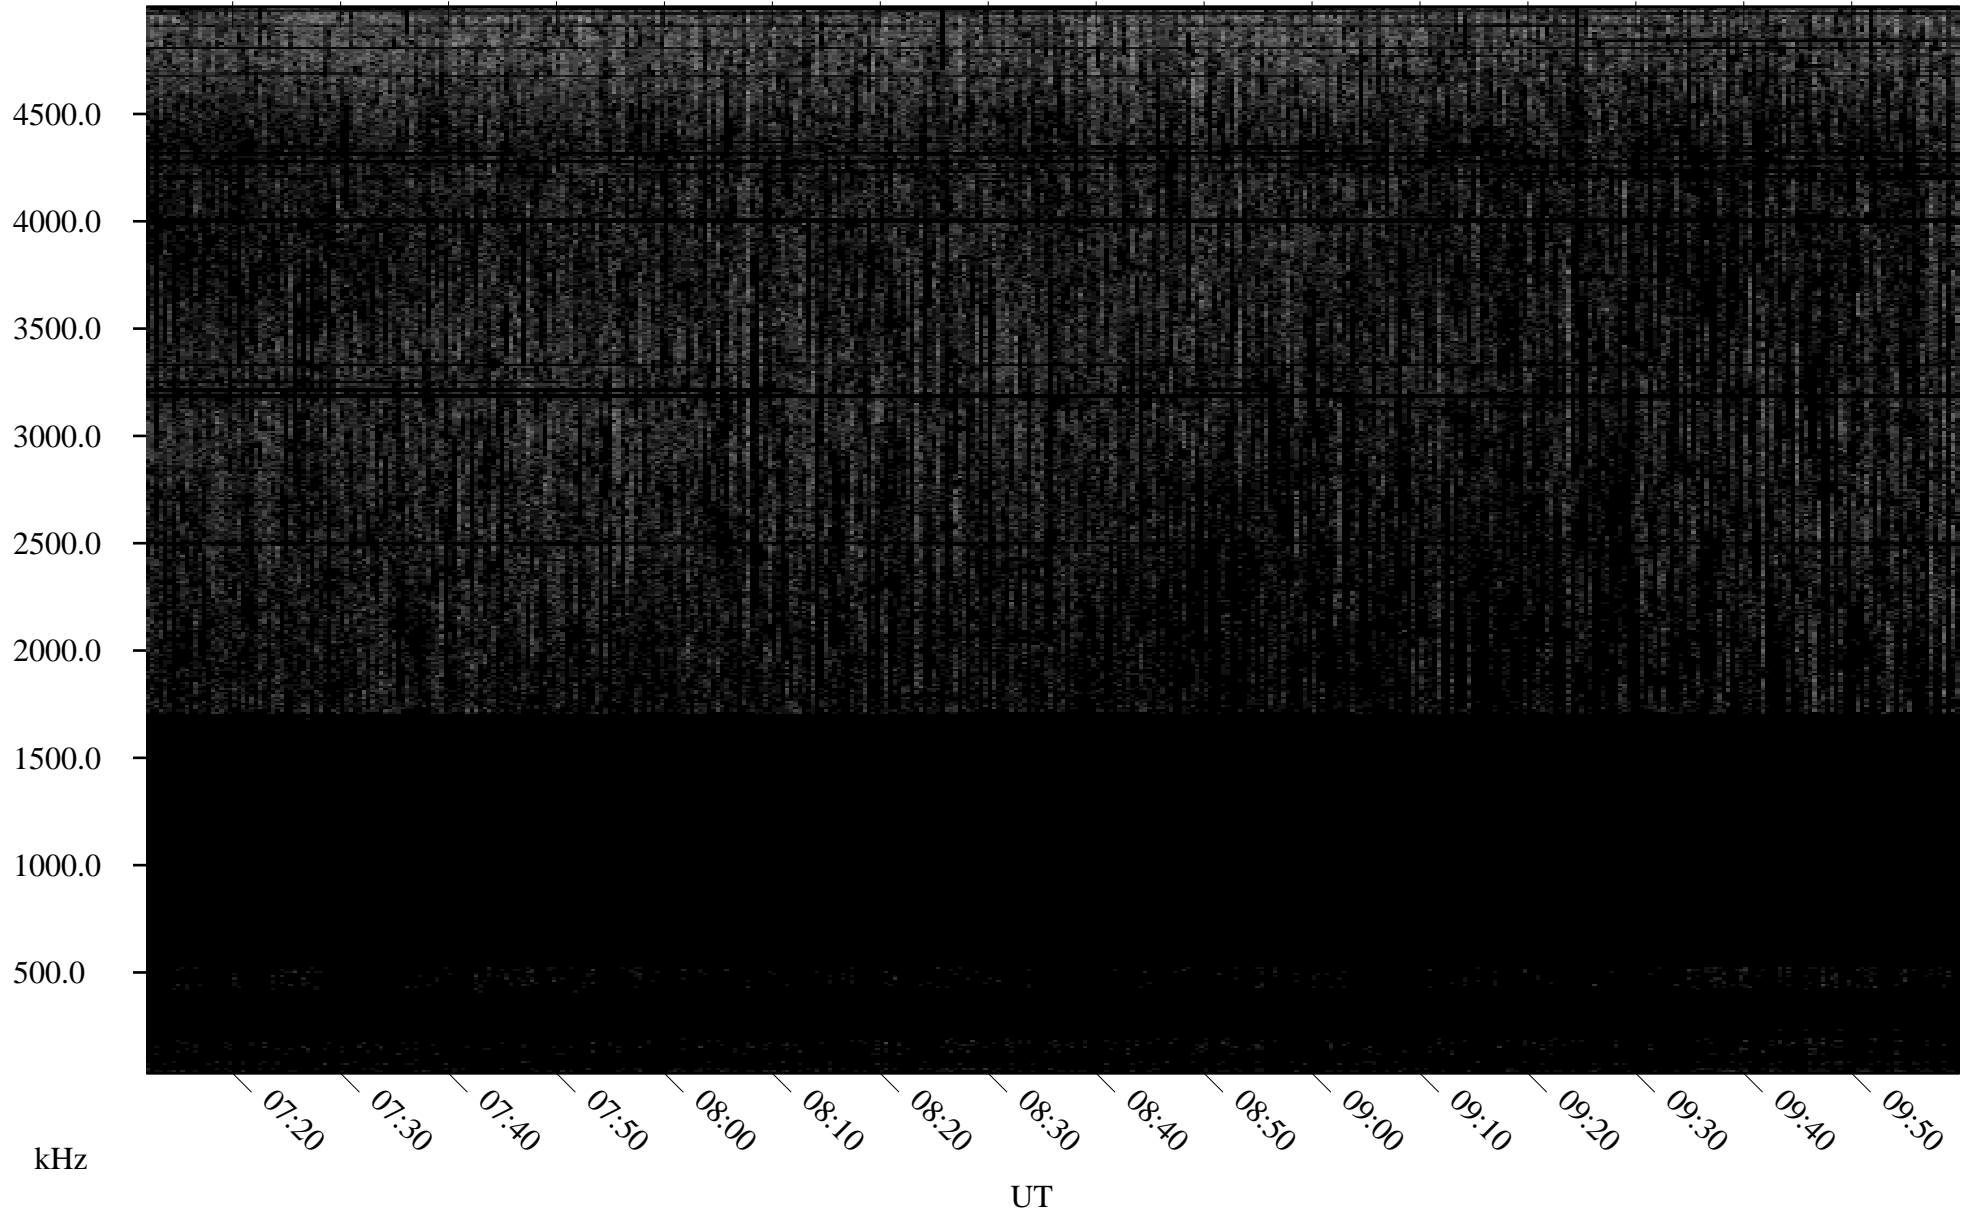

# 10/01/2009 Churchill, Manitoba

Linear Scale    Black = 161    White = 15

ch092731.r00SUm max\_12

Page 3

# 10/01/2009 Churchill, Manitoba

Linear Scale    Black = 161    White = 15

ch092731.r00SUm max\_12

Page 4

# 10/01/2009 Churchill, Manitoba

Linear Scale    Black = 161    White = 15

ch092731.r00SUm max\_12

Page 5

# 10/01/2009 Churchill, Manitoba

Linear Scale    Black = 161    White = 15

ch092731.r00SUm max\_12

Page 6