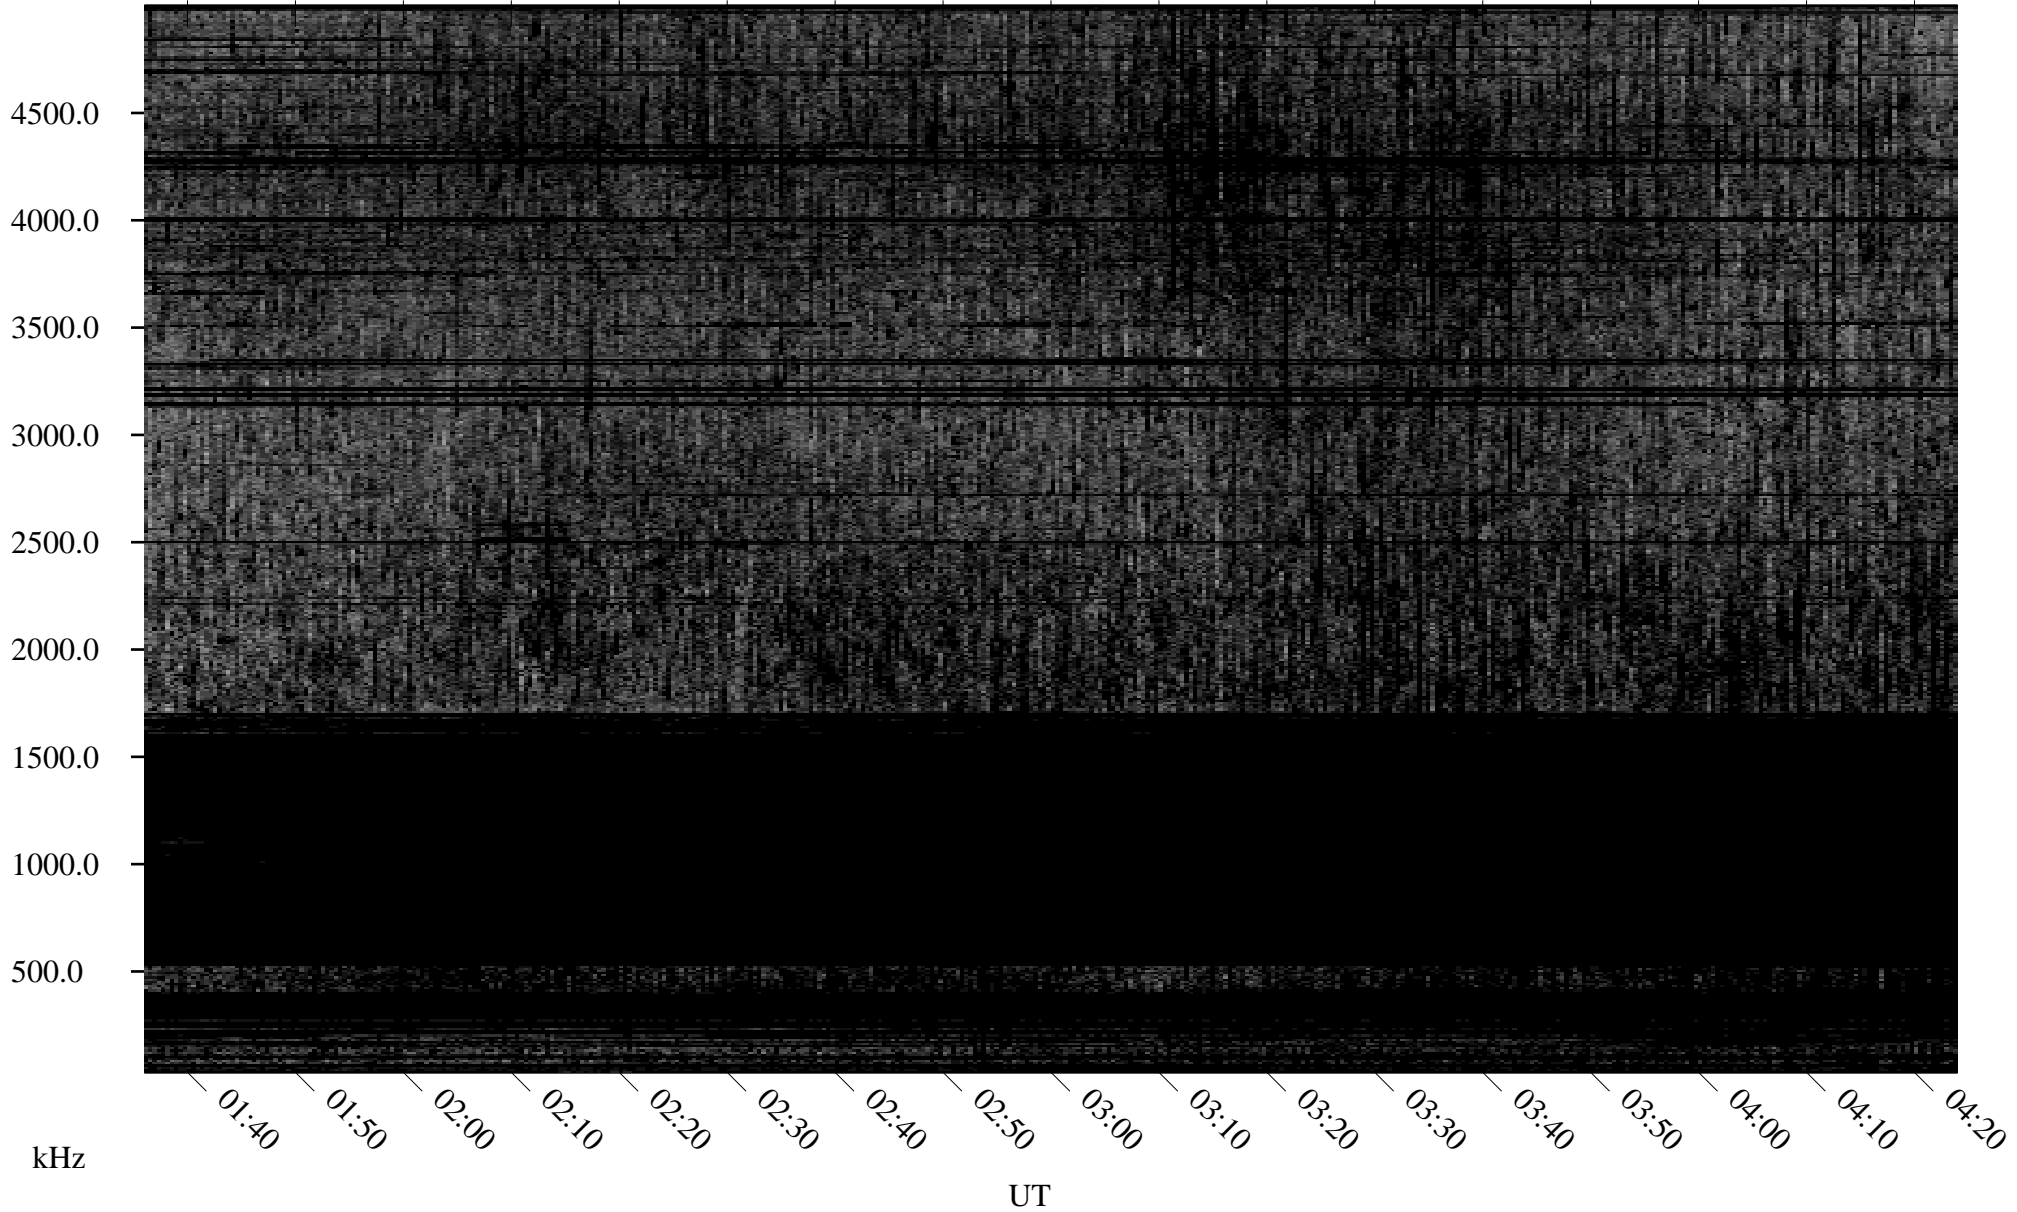

# 09/30/2009 Churchill, Manitoba

Linear Scale    Black = 161    White = 15

ch092731.r00SUm max\_12

Page 1

# 09/30/2009 Churchill, Manitoba

Linear Scale    Black = 161    White = 15

ch092731.r00SUm max\_12

Page 2

# 10/01/2009 Churchill, Manitoba

Linear Scale    Black = 161    White = 15

ch092731.r00SUm max\_12

Page 3

# 10/01/2009 Churchill, Manitoba

Linear Scale    Black = 161    White = 15

ch092731.r00SUm max\_12

Page 4