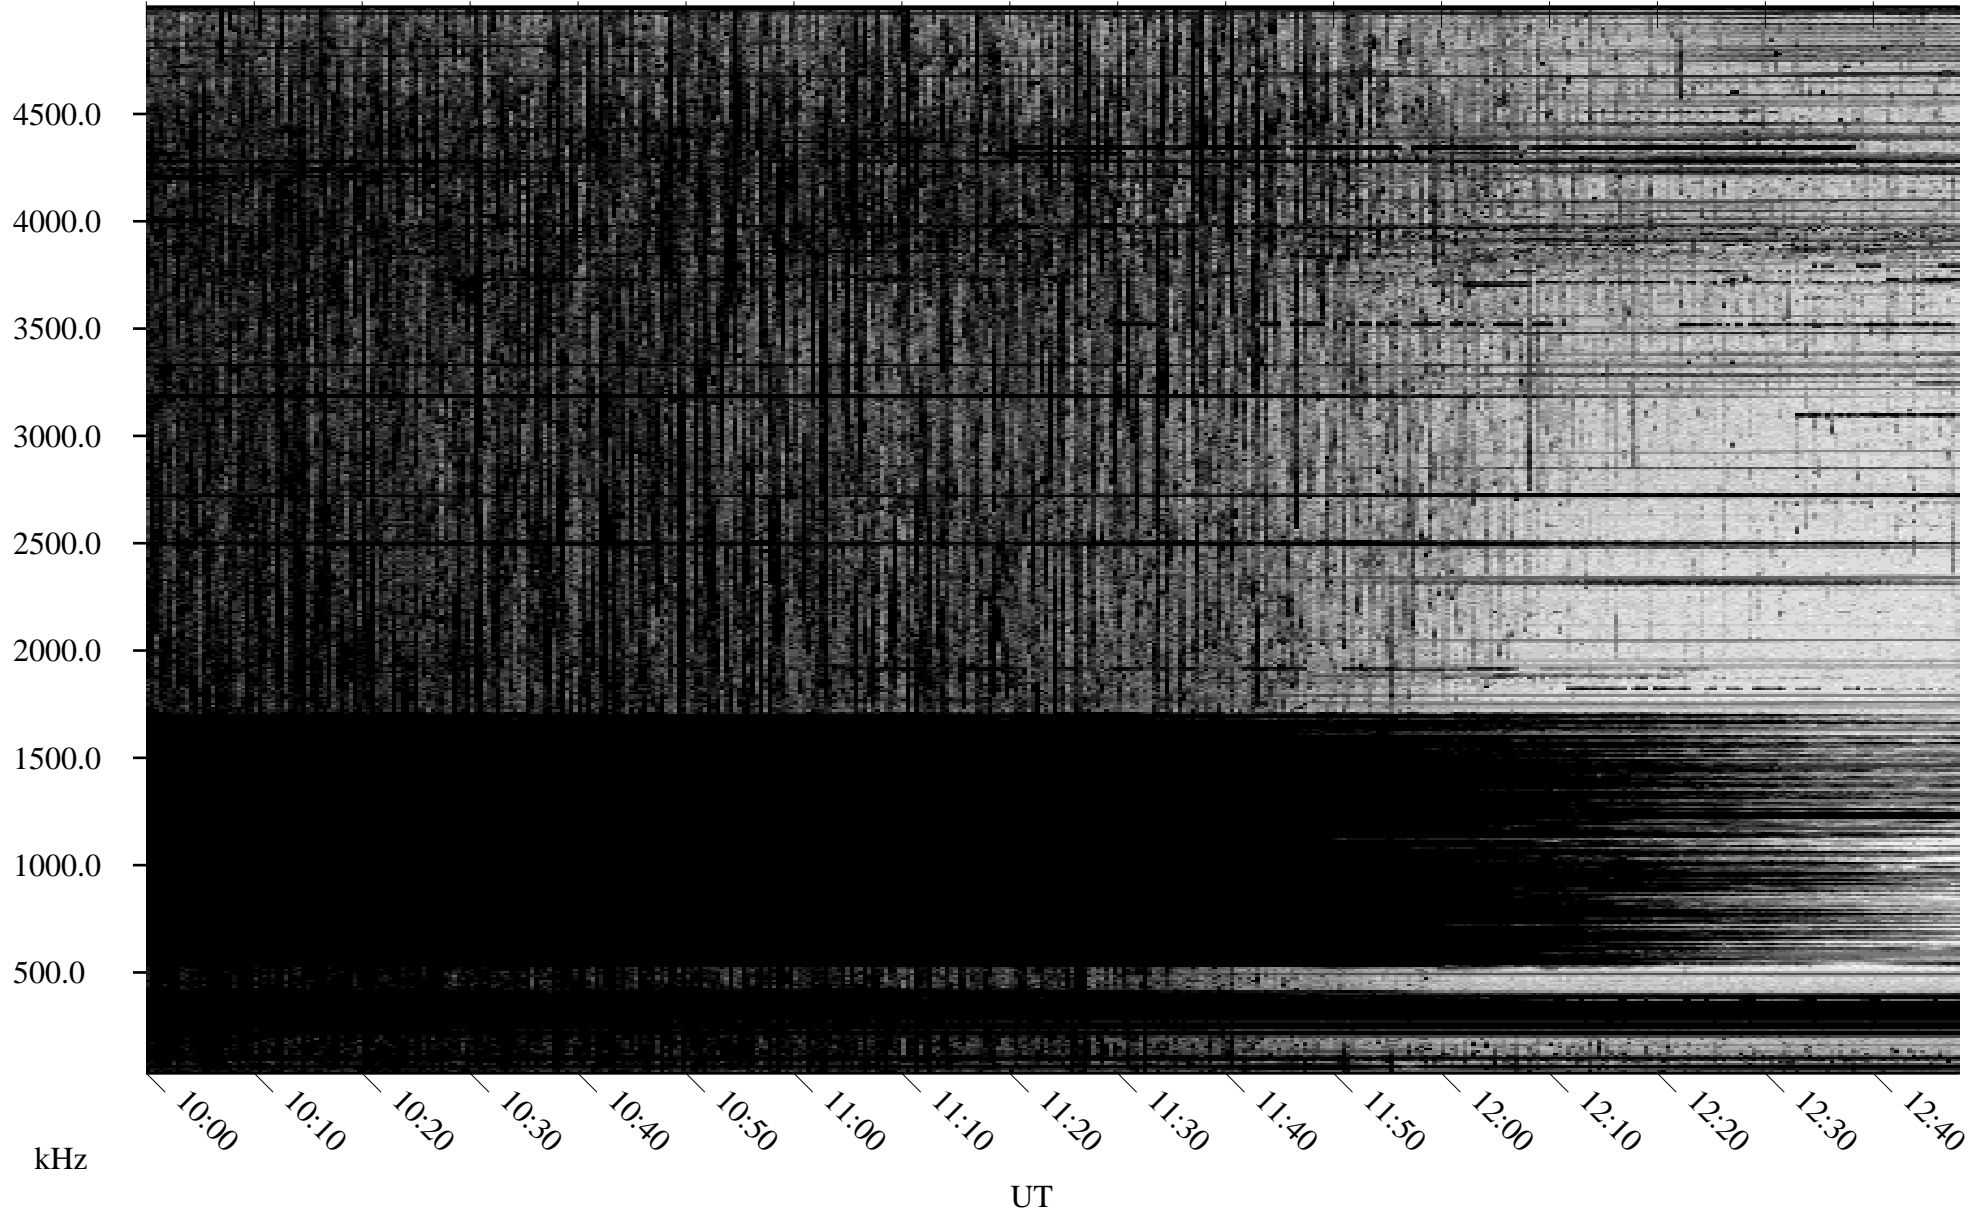

# 10/01/2009 Churchill, Manitoba

Linear Scale    Black = 161    White = 15

ch092731.r00SUm max\_12

Page 5

# 10/01/2009 Churchill, Manitoba

Linear Scale    Black = 161    White = 15

ch092731.r00SUm max\_12

Page 6