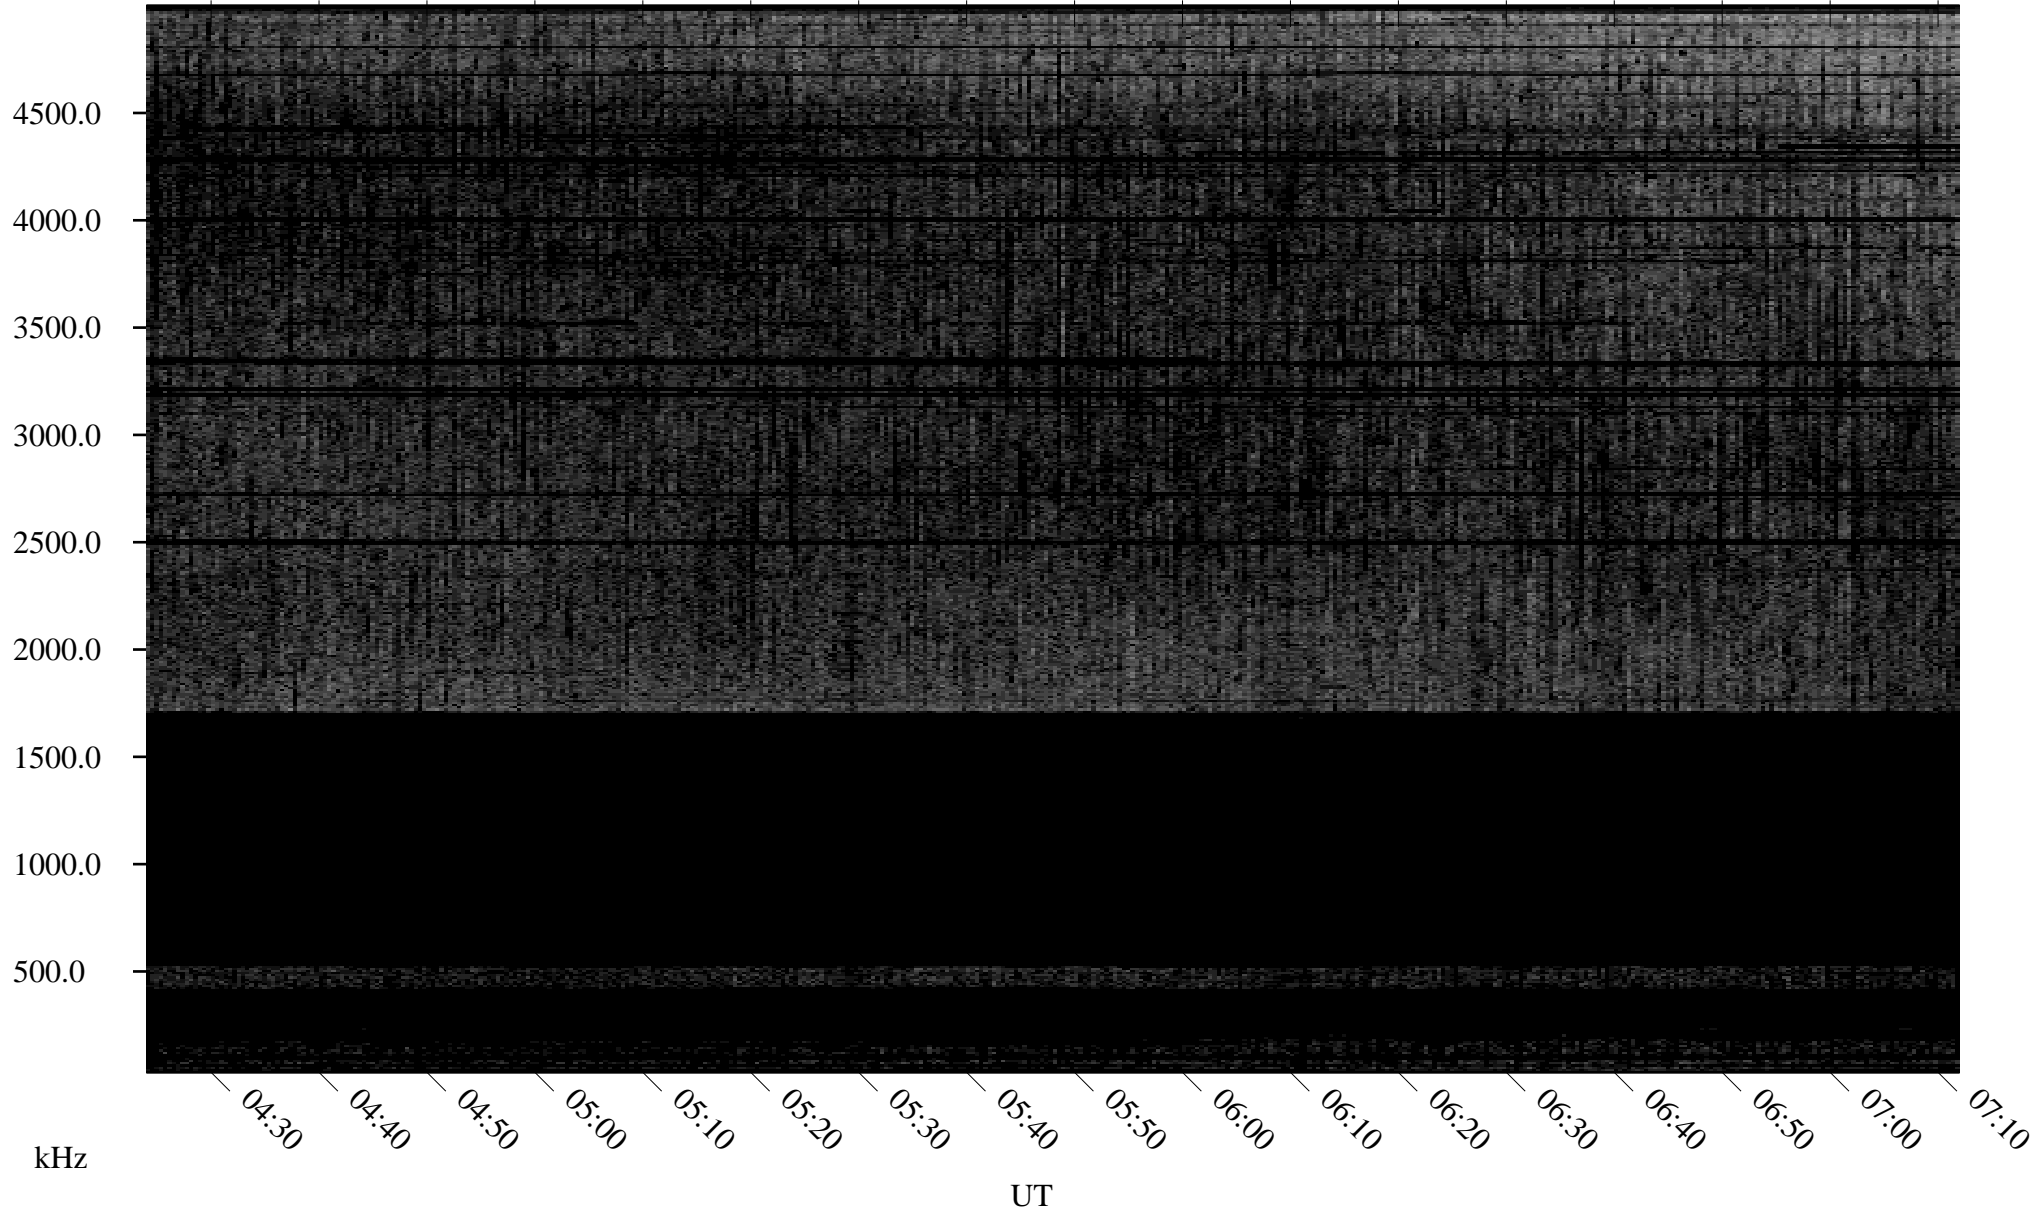

10/01/2009 Churchill, Manitoba

Linear Scale Black = 161 White = 15

ch09274l.r00SUm max_12

Page 1

10/01/2009 Churchill, Manitoba

Linear Scale Black = 161 White = 15

ch09274l.r00SUm max_12

Page 2

10/02/2009 Churchill, Manitoba

Linear Scale Black = 161 White = 15

ch09274l.r00SUm max_12

Page 3

10/02/2009 Churchill, Manitoba

Linear Scale Black = 161 White = 15

ch09274l.r00SUm max_12

Page 4

10/02/2009 Churchill, Manitoba

Linear Scale Black = 161 White = 15

ch09274l.r00SUm max_12

Page 5

10/02/2009 Churchill, Manitoba

Linear Scale Black = 161 White = 15

ch09274l.r00SUm max_12

Page 6

10/02/2009 Churchill, Manitoba

Linear Scale Black = 161 White = 15

ch09274l.r00SUm max_12

Page 7

10/02/2009 Churchill, Manitoba

Linear Scale Black = 161 White = 15

ch09274l.r00SUm max_12