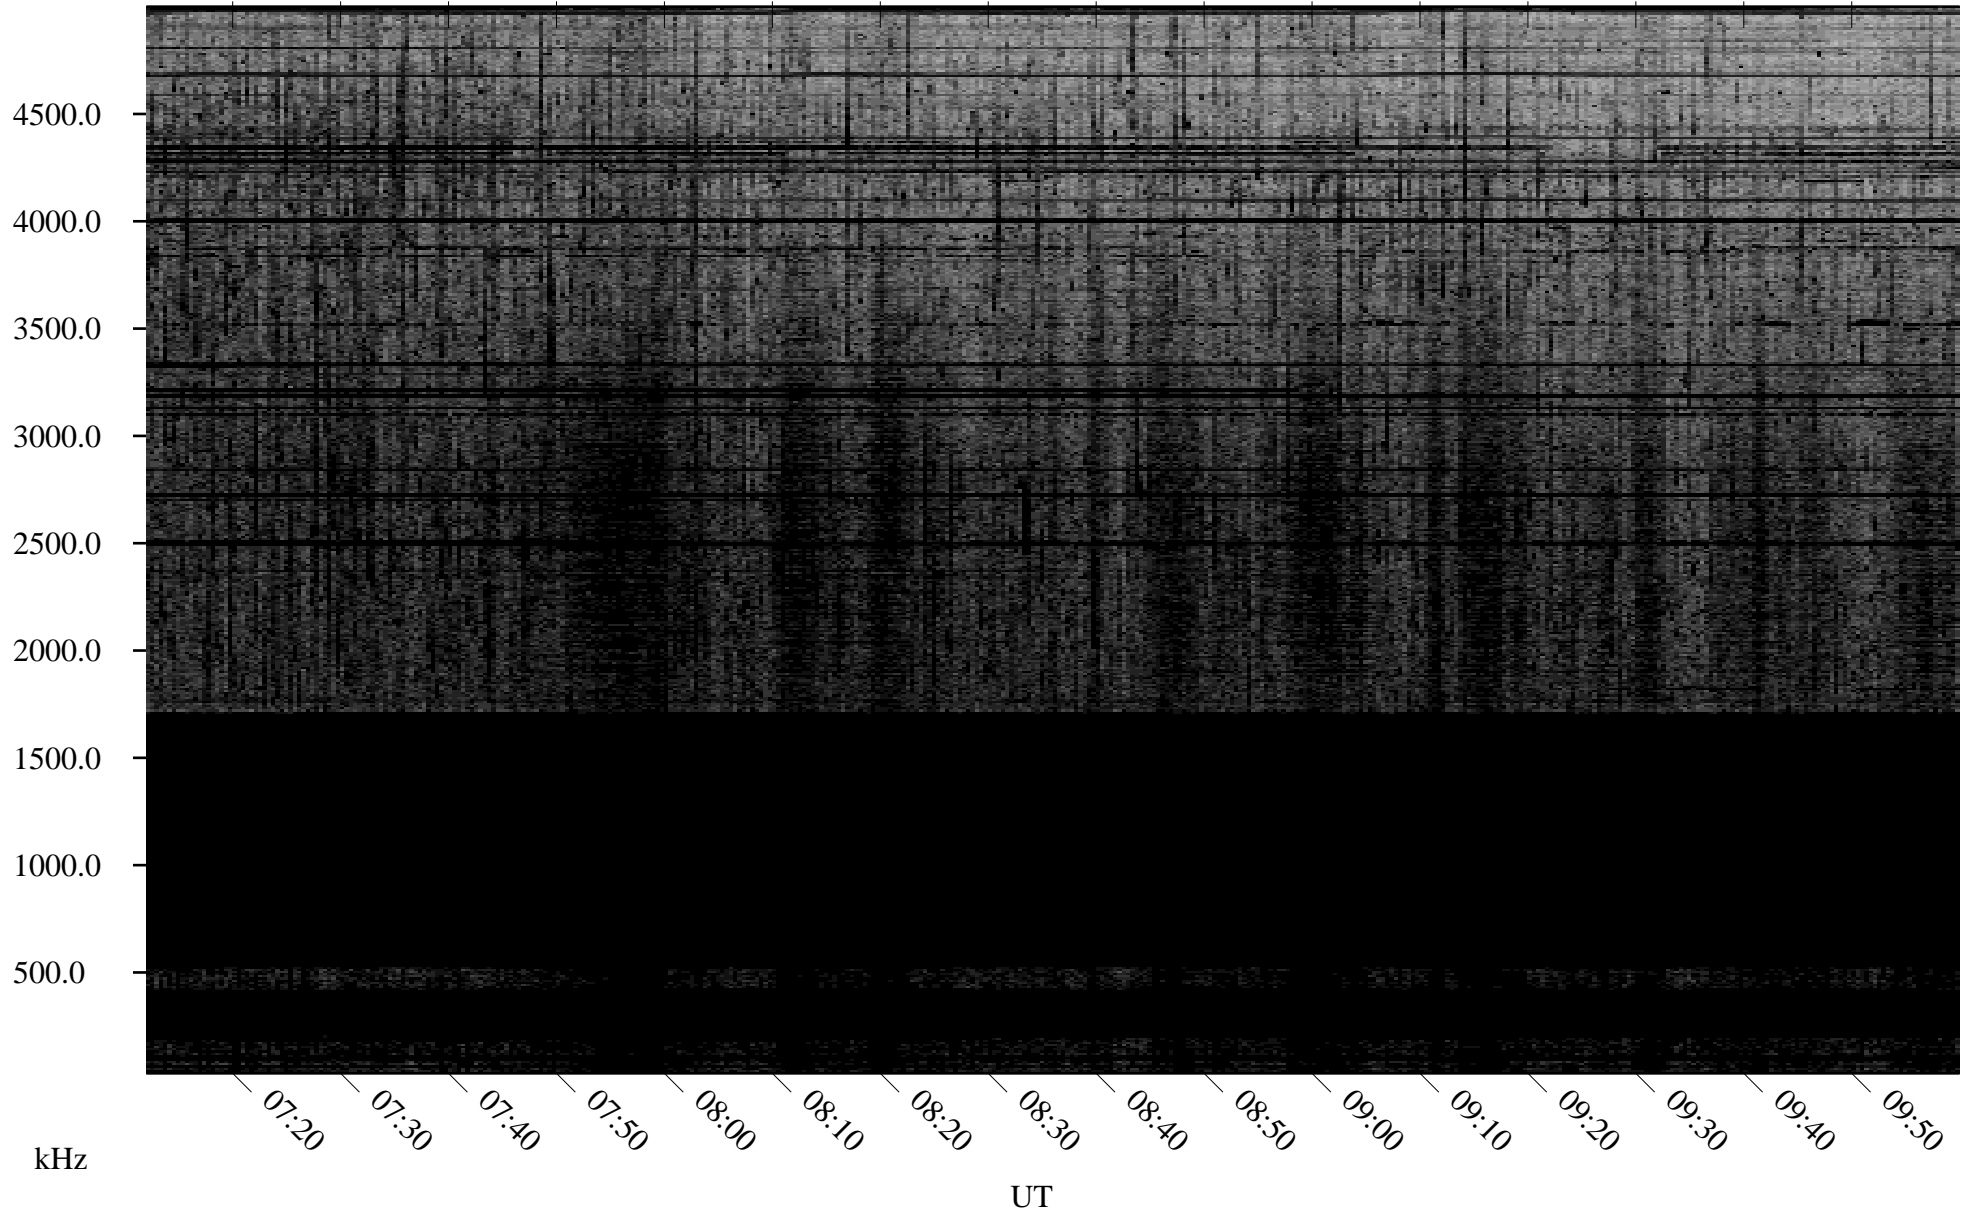

10/01/2009 Churchill, Manitoba

Linear Scale Black = 161 White = 15

ch09274l.r00SUm max_12

Page 1

10/01/2009 Churchill, Manitoba

Linear Scale Black = 161 White = 15

ch09274l.r00SUm max_12

Page 2

10/02/2009 Churchill, Manitoba

Linear Scale Black = 161 White = 15

ch09274l.r00SUm max_12

Page 3

10/02/2009 Churchill, Manitoba

Linear Scale Black = 161 White = 15

ch09274l.r00SUm max_12

Page 4

10/02/2009 Churchill, Manitoba

Linear Scale Black = 161 White = 15

ch09274l.r00SUm max_12

Page 5

10/02/2009 Churchill, Manitoba

Linear Scale Black = 161 White = 15

ch09274l.r00SUm max_12

Page 6

10/02/2009 Churchill, Manitoba

Linear Scale Black = 161 White = 15

ch09274l.r00SUm max_12

Page 7

10/02/2009 Churchill, Manitoba

Linear Scale Black = 161 White = 15

ch09274l.r00SUm max_12