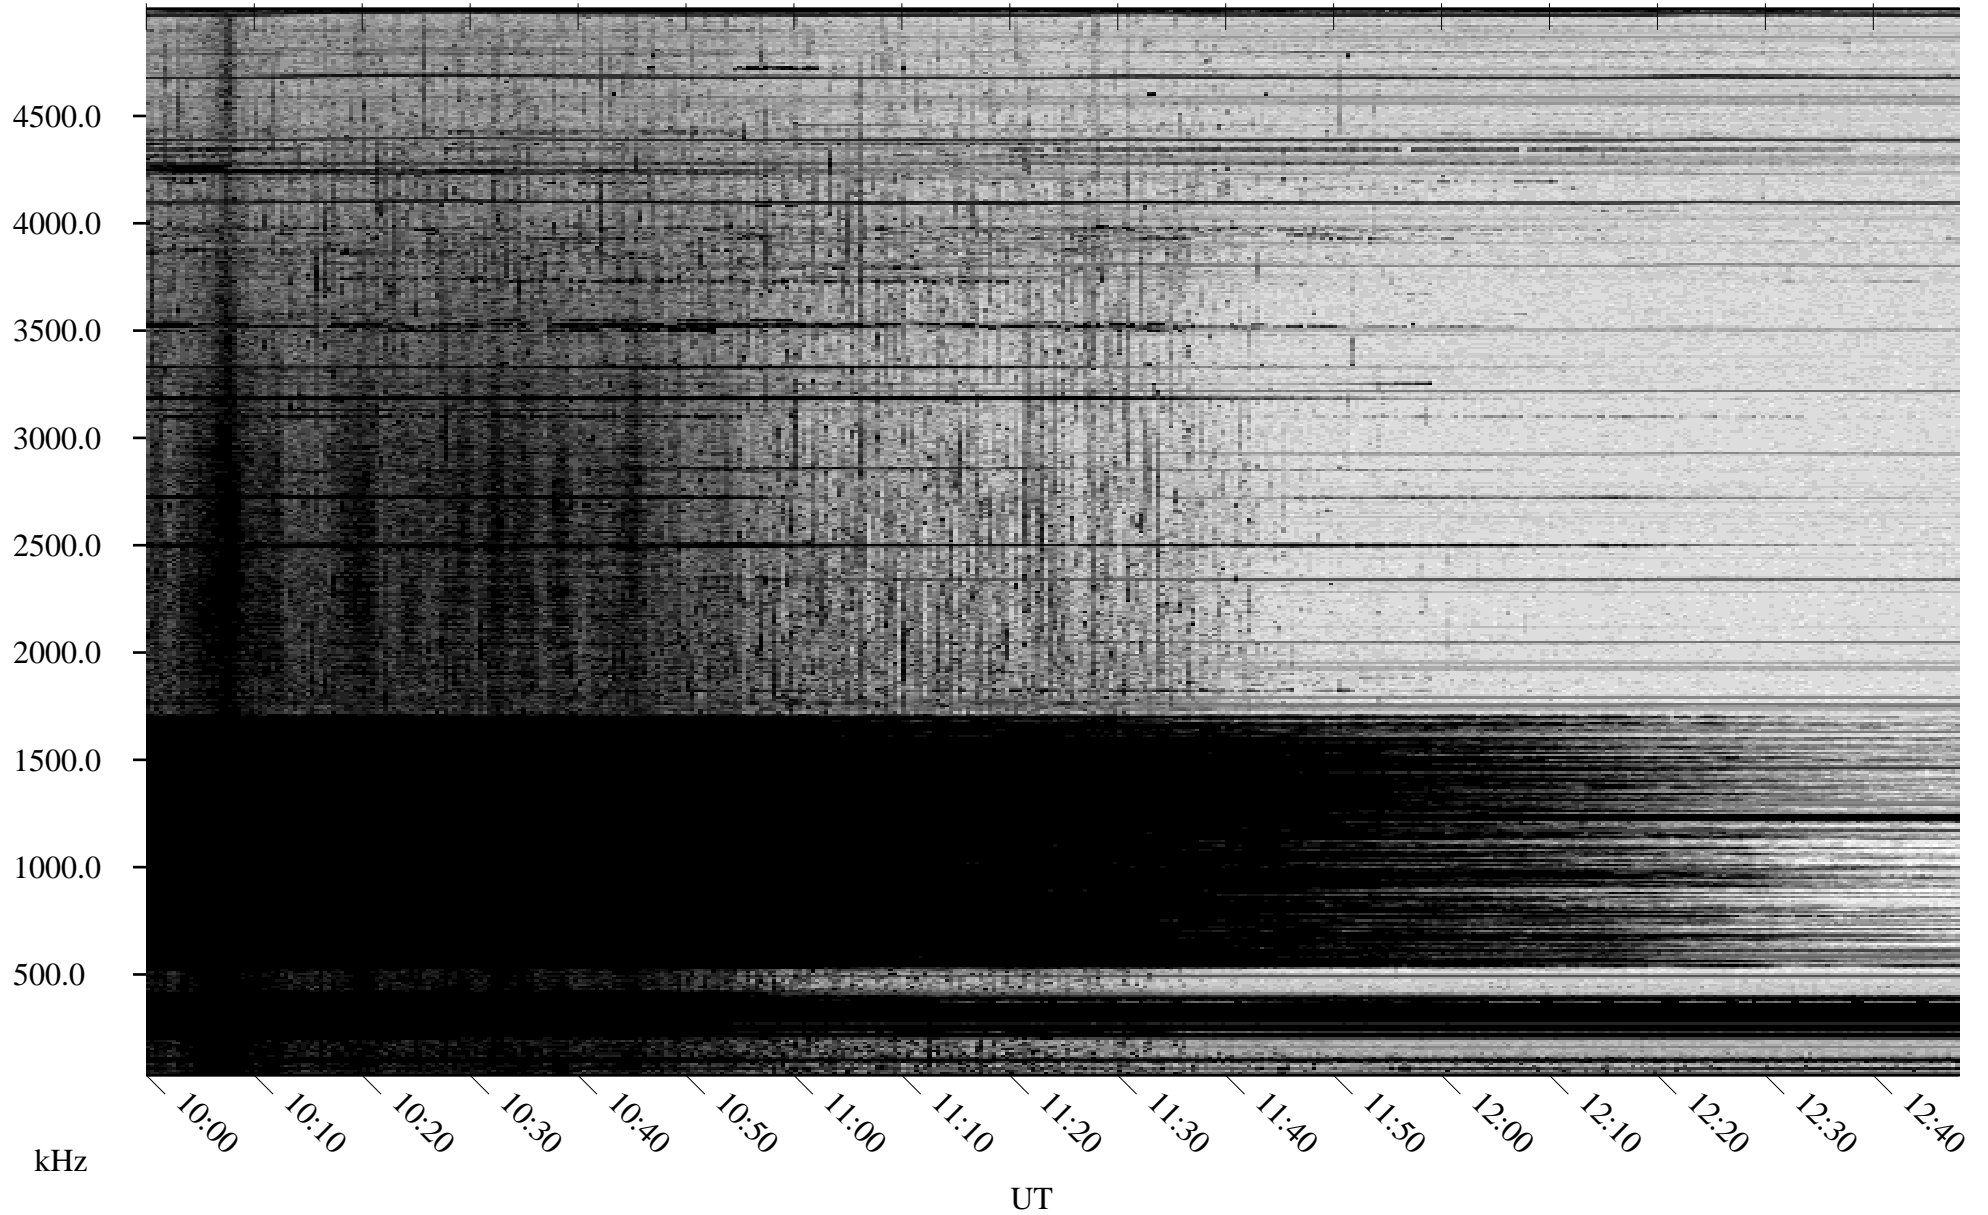

10/02/2009 Churchill, Manitoba

Linear Scale Black = 161 White = 15

ch09274l.r00SUm max_12

Page 3

10/02/2009 Churchill, Manitoba

Linear Scale Black = 161 White = 15

ch09274l.r00SUm max_12

Page 4

10/02/2009 Churchill, Manitoba

Linear Scale Black = 161 White = 15

ch09274l.r00SUm max_12

Page 5

10/02/2009 Churchill, Manitoba

Linear Scale Black = 161 White = 15

ch09274l.r00SUm max_12

Page 6

10/02/2009 Churchill, Manitoba

Linear Scale Black = 161 White = 15

ch09274l.r00SUm max_12

Page 7

10/02/2009 Churchill, Manitoba

Linear Scale Black = 161 White = 15

ch09274l.r00SUm max_12