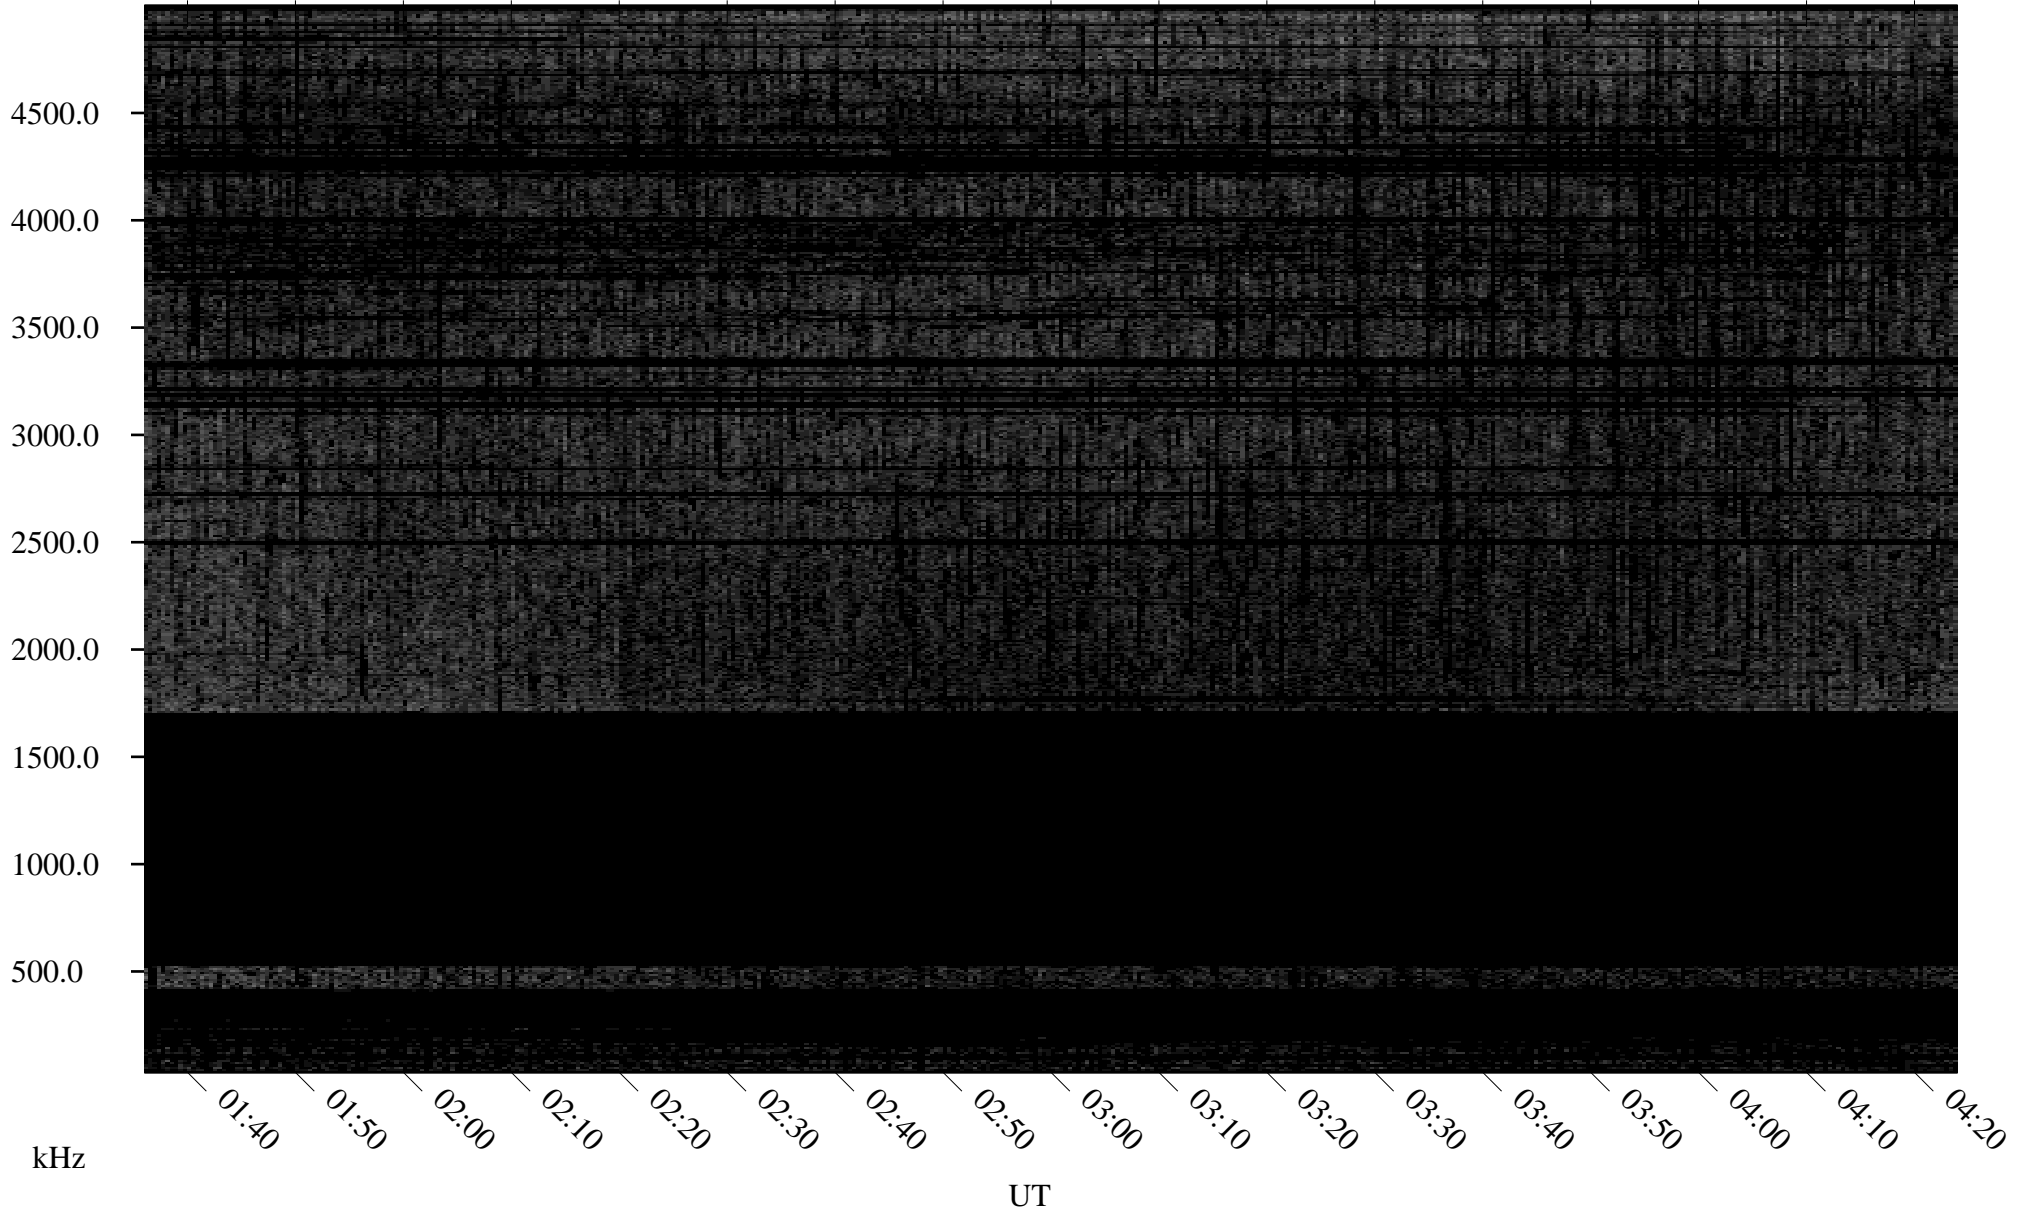

10/01/2009 Churchill, Manitoba

Linear Scale Black = 161 White = 15

ch09274l.r00SUm max_12

Page 1

10/01/2009 Churchill, Manitoba

Linear Scale Black = 161 White = 15

ch09274l.r00SUm max_12

Page 2

10/02/2009 Churchill, Manitoba

Linear Scale Black = 161 White = 15

ch09274l.r00SUm max_12

Page 3

10/02/2009 Churchill, Manitoba

Linear Scale Black = 161 White = 15

ch09274l.r00SUm max_12

Page 4

10/02/2009 Churchill, Manitoba

Linear Scale Black = 161 White = 15

ch09274l.r00SUm max_12

Page 5

10/02/2009 Churchill, Manitoba

Linear Scale Black = 161 White = 15

ch09274l.r00SUm max_12

Page 6

10/02/2009 Churchill, Manitoba

Linear Scale Black = 161 White = 15

ch09274l.r00SUm max_12

Page 7

10/02/2009 Churchill, Manitoba

Linear Scale Black = 161 White = 15

ch09274l.r00SUm max_12