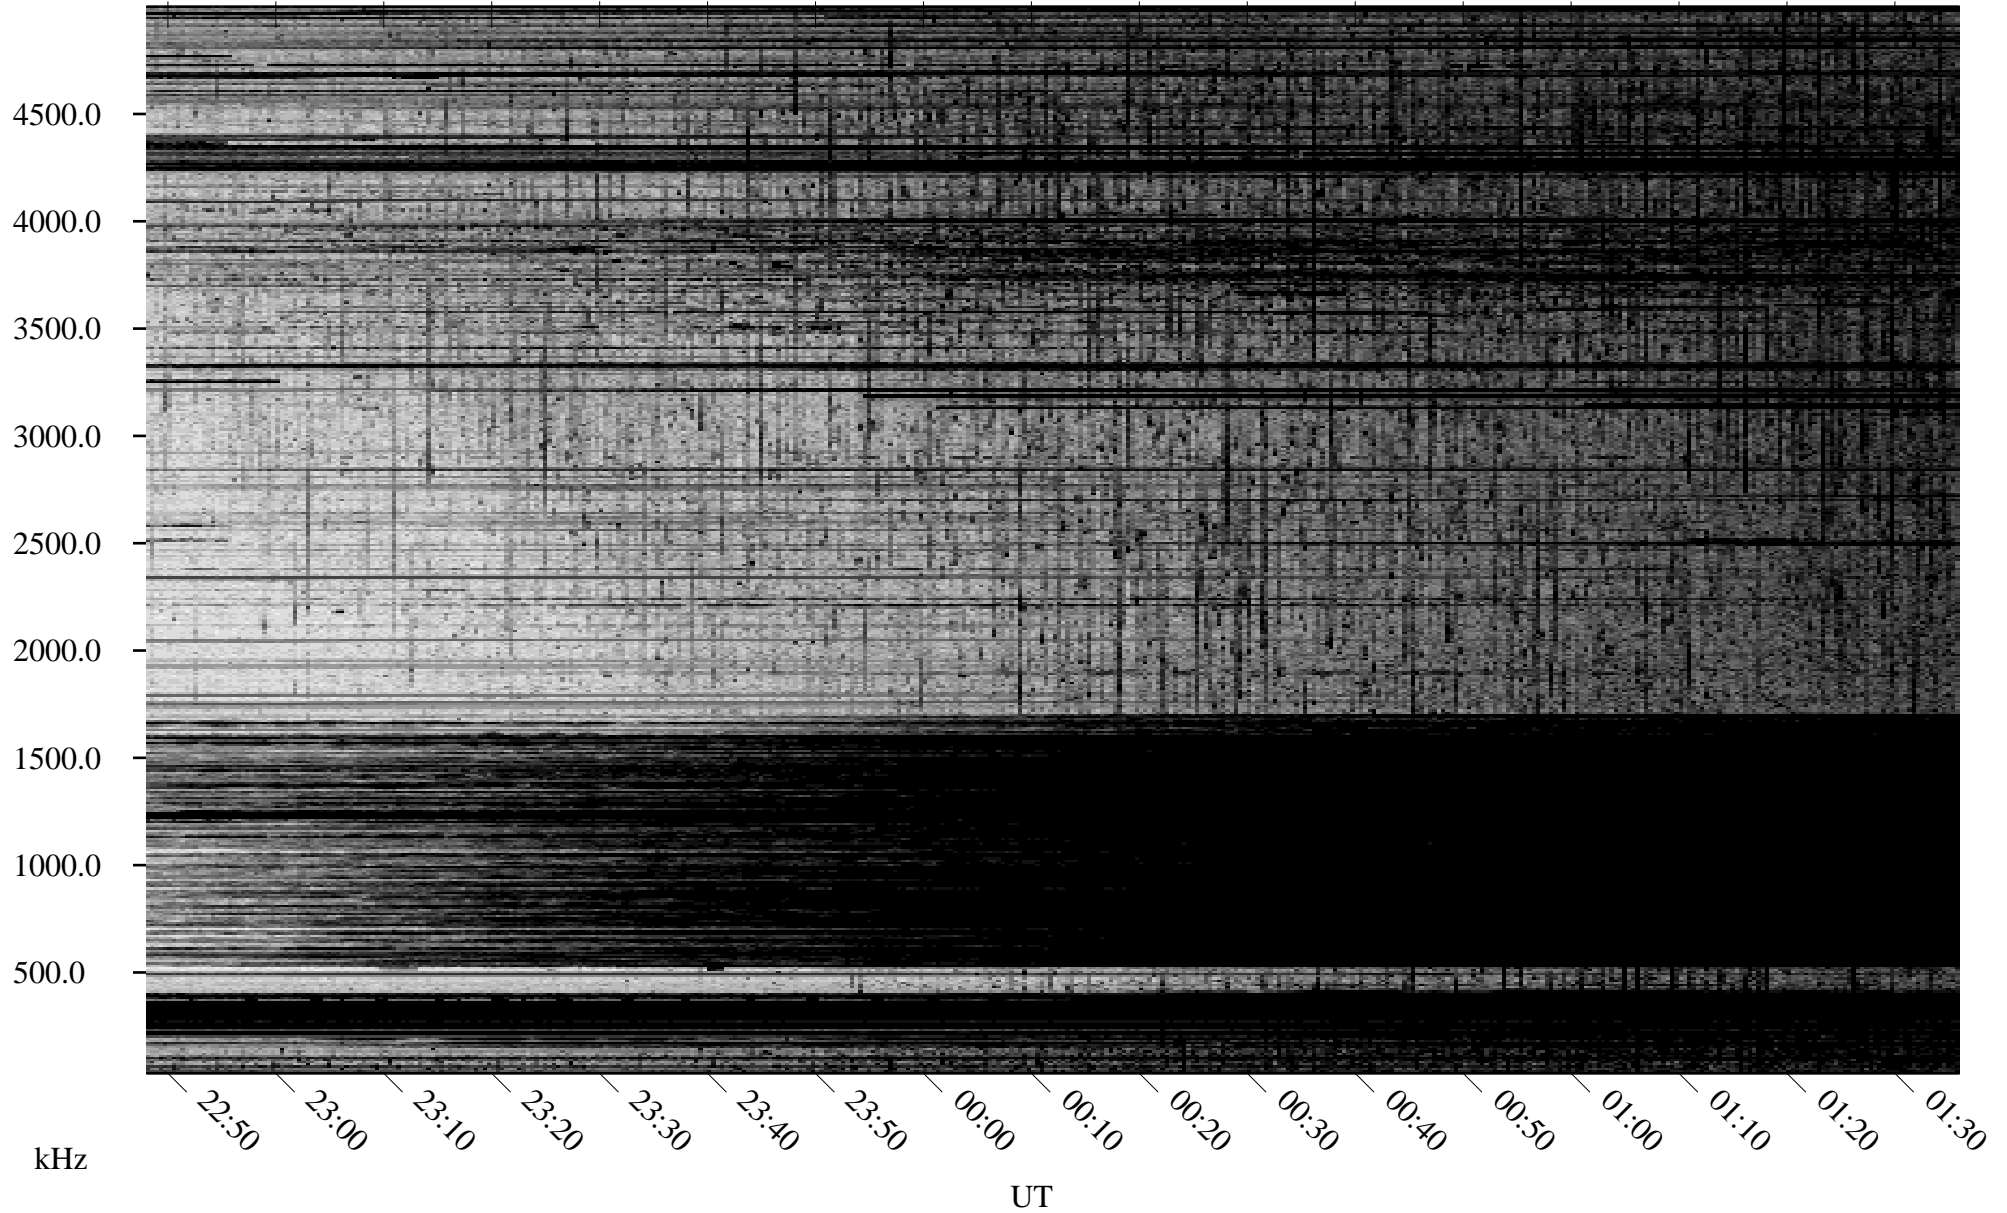

10/01/2009 Churchill, Manitoba

Linear Scale Black = 161 White = 15

ch09274l.r00SUm max_12

Page 1

10/01/2009 Churchill, Manitoba

Linear Scale Black = 161 White = 15

ch09274l.r00SUm max_12

Page 2

10/02/2009 Churchill, Manitoba

Linear Scale Black = 161 White = 15

ch09274l.r00SUm max_12

Page 3

10/02/2009 Churchill, Manitoba

Linear Scale Black = 161 White = 15

ch09274l.r00SUm max_12

Page 4

10/02/2009 Churchill, Manitoba

Linear Scale Black = 161 White = 15

ch09274l.r00SUm max_12

Page 5

10/02/2009 Churchill, Manitoba

Linear Scale Black = 161 White = 15

ch09274l.r00SUm max_12

Page 6

10/02/2009 Churchill, Manitoba

Linear Scale Black = 161 White = 15

ch09274l.r00SUm max_12

Page 7

10/02/2009 Churchill, Manitoba

Linear Scale Black = 161 White = 15

ch09274l.r00SUm max_12