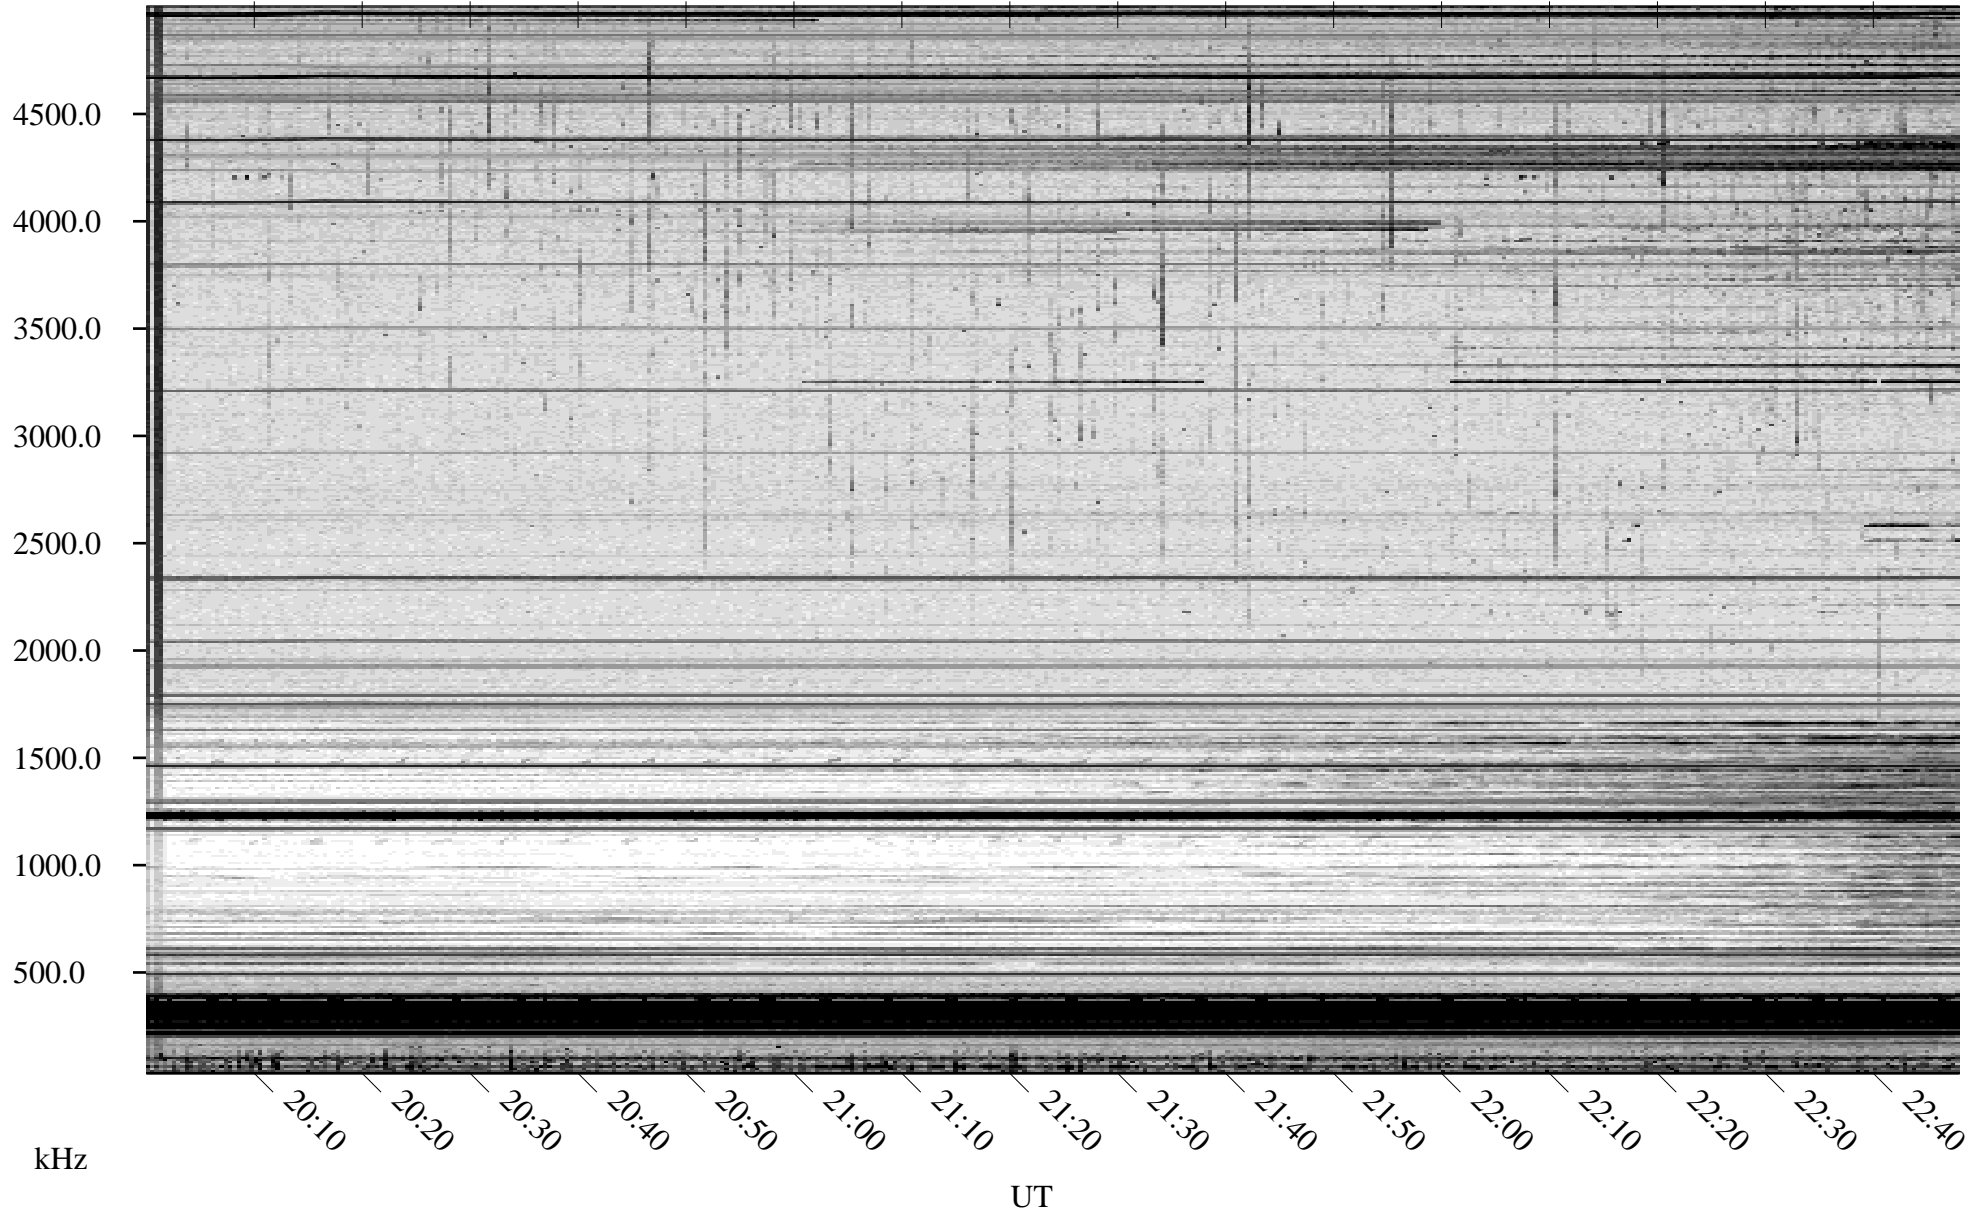

10/01/2009 Churchill, Manitoba

Linear Scale Black = 161 White = 15

ch09274l.r00SUm max_12

Page 1

10/01/2009 Churchill, Manitoba

Linear Scale Black = 161 White = 15

ch09274l.r00SUm max_12

Page 2

10/02/2009 Churchill, Manitoba

Linear Scale Black = 161 White = 15

ch09274l.r00SUm max_12

Page 3

10/02/2009 Churchill, Manitoba

Linear Scale Black = 161 White = 15

ch09274l.r00SUm max_12

Page 4

10/02/2009 Churchill, Manitoba

Linear Scale Black = 161 White = 15

ch09274l.r00SUm max_12

Page 5

10/02/2009 Churchill, Manitoba

Linear Scale Black = 161 White = 15

ch09274l.r00SUm max_12

Page 6

10/02/2009 Churchill, Manitoba

Linear Scale Black = 161 White = 15

ch09274l.r00SUm max_12

Page 7

10/02/2009 Churchill, Manitoba

Linear Scale Black = 161 White = 15

ch09274l.r00SUm max_12