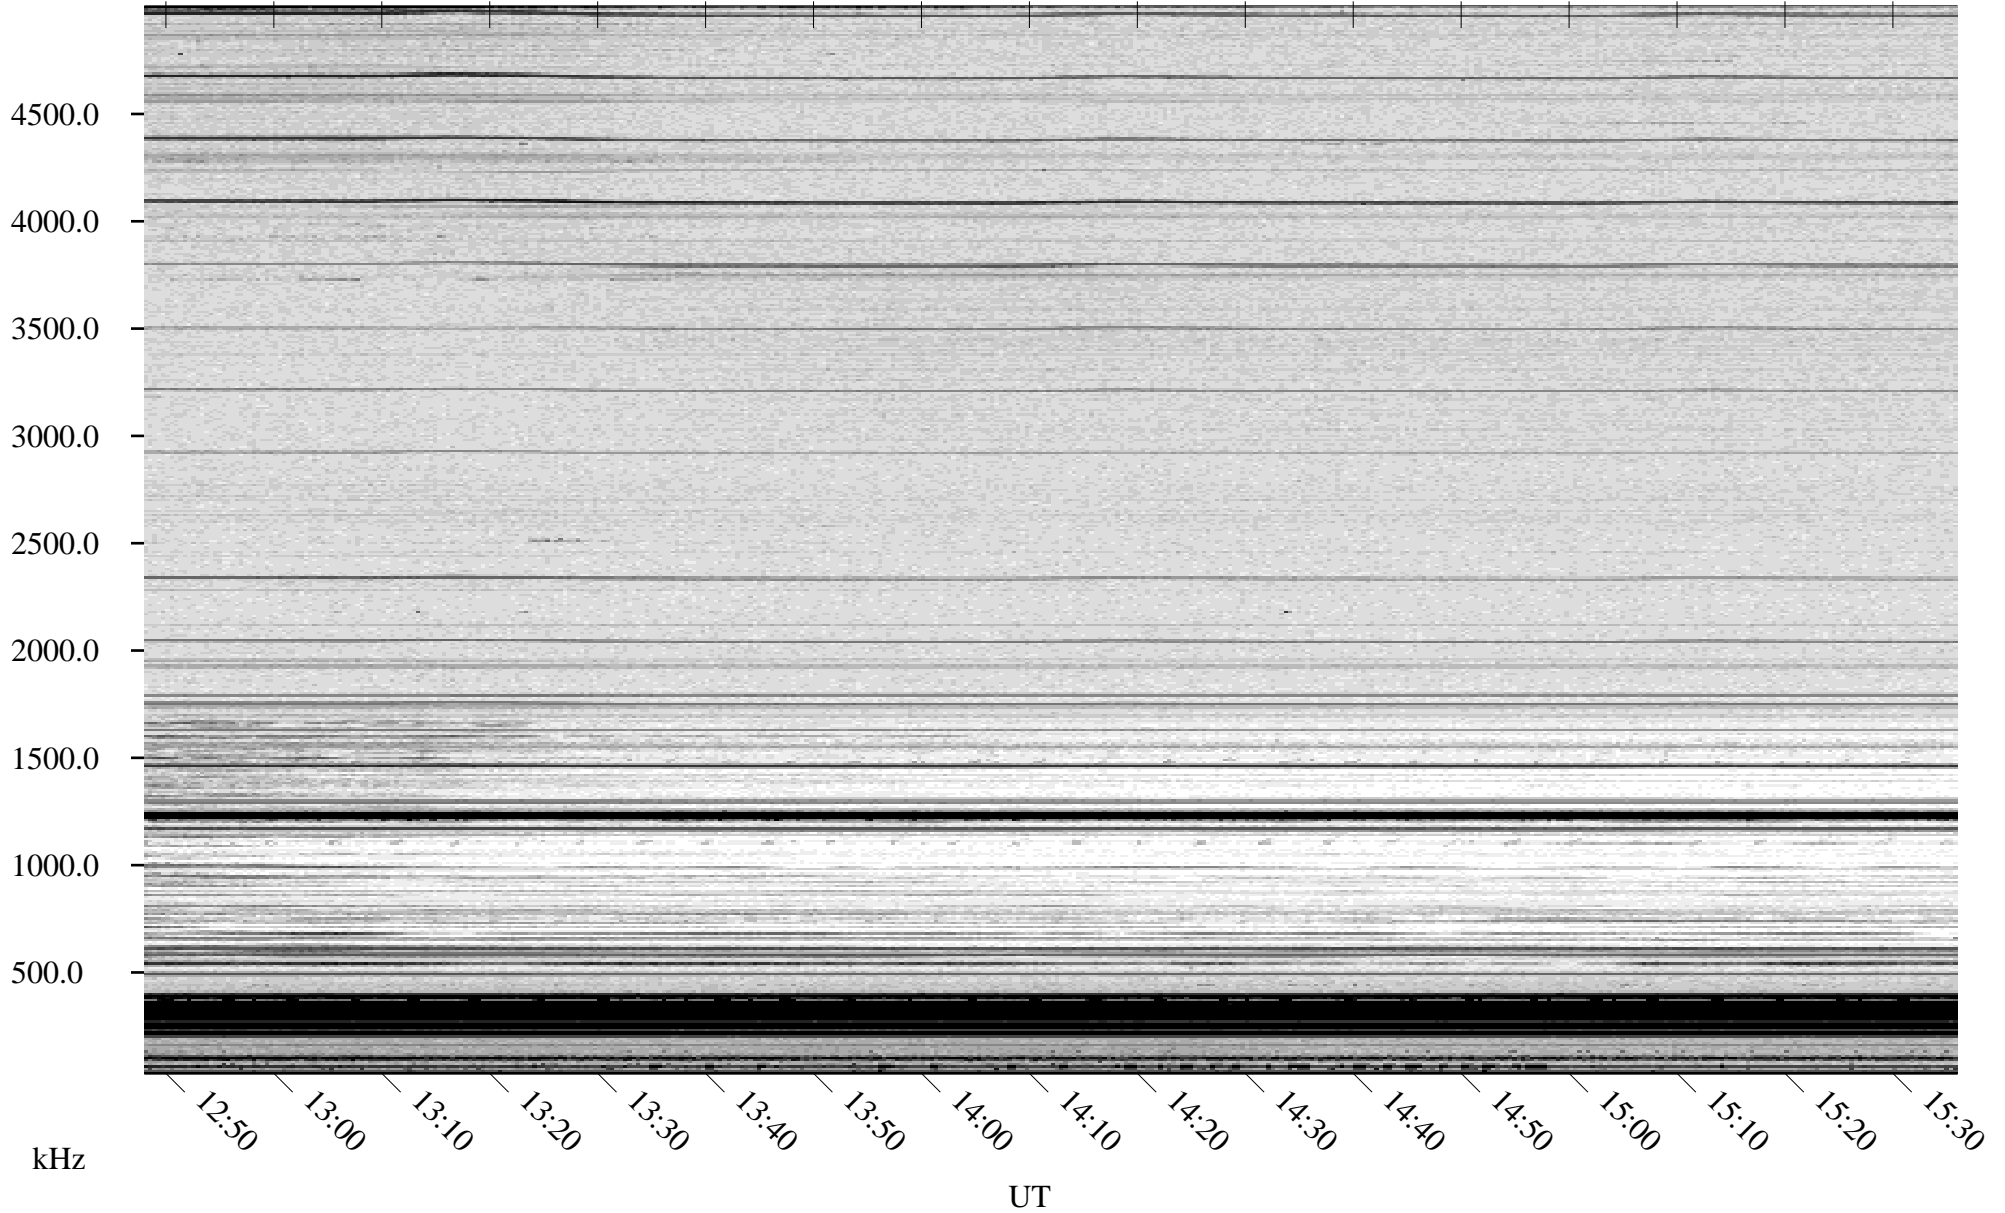

10/01/2009 Churchill, Manitoba

Linear Scale Black = 161 White = 15

ch09274l.r00SUm max_12

Page 1

10/01/2009 Churchill, Manitoba

Linear Scale Black = 161 White = 15

ch09274l.r00SUm max_12

Page 2

10/02/2009 Churchill, Manitoba

Linear Scale Black = 161 White = 15

ch09274l.r00SUm max_12

Page 3

10/02/2009 Churchill, Manitoba

Linear Scale Black = 161 White = 15

ch09274l.r00SUm max_12

Page 4

10/02/2009 Churchill, Manitoba

Linear Scale Black = 161 White = 15

ch09274l.r00SUm max_12

Page 5

10/02/2009 Churchill, Manitoba

Linear Scale Black = 161 White = 15

ch09274l.r00SUm max_12

Page 6

10/02/2009 Churchill, Manitoba

Linear Scale Black = 161 White = 15

ch09274l.r00SUm max_12

Page 7

10/02/2009 Churchill, Manitoba

Linear Scale Black = 161 White = 15

ch09274l.r00SUm max_12