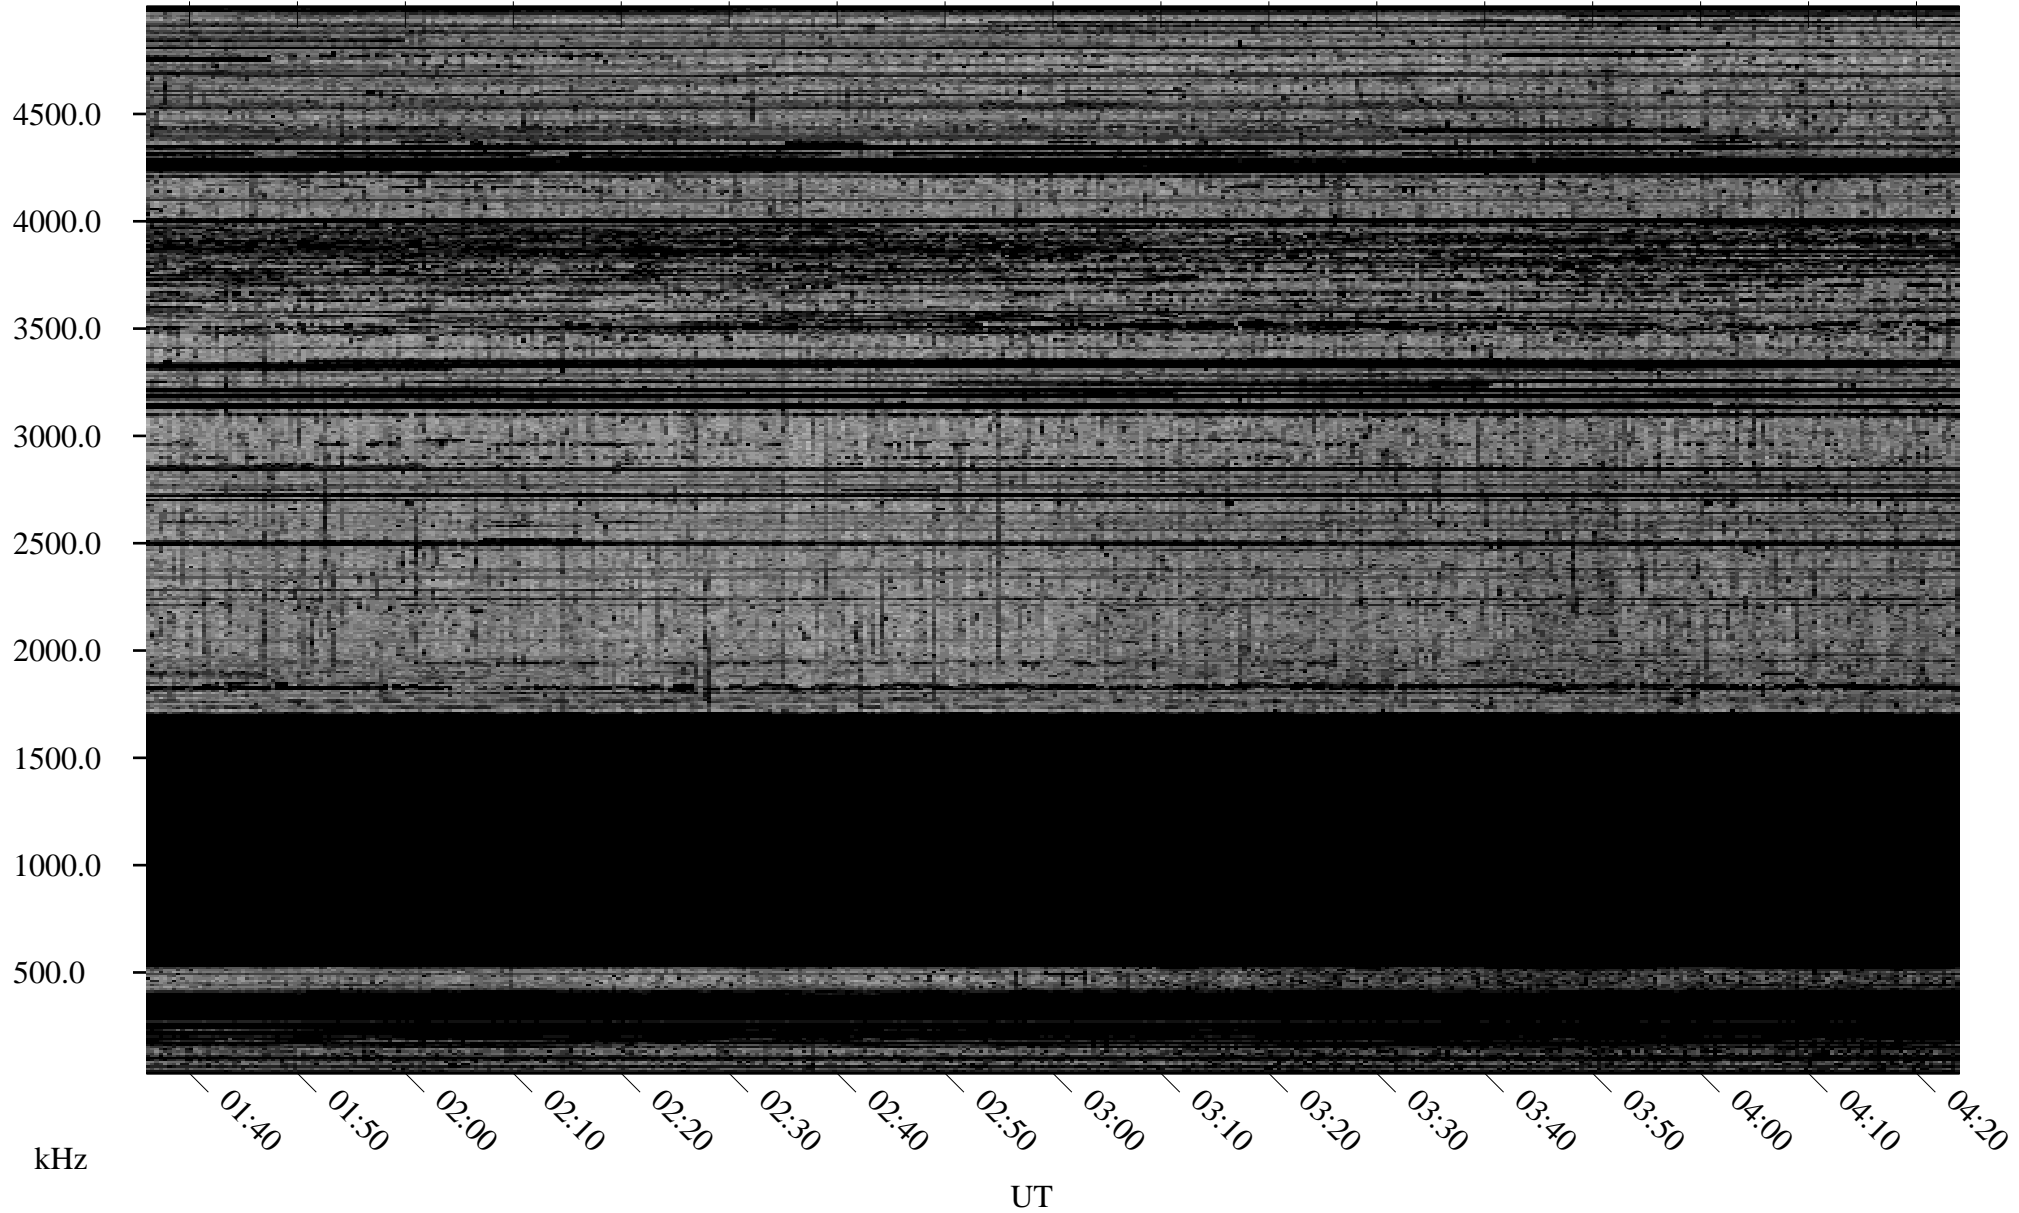

10/02/2009 Churchill, Manitoba

Linear Scale Black = 161 White = 15

ch092751.r00SUm max_12

Page 1

10/02/2009 Churchill, Manitoba

Linear Scale Black = 161 White = 15

ch092751.r00SUm max_12

Page 2

10/03/2009 Churchill, Manitoba

Linear Scale Black = 161 White = 15

ch092751.r00SUm max_12

Page 3

10/03/2009 Churchill, Manitoba

Linear Scale Black = 161 White = 15

ch092751.r00SUm max_12

Page 4

10/03/2009 Churchill, Manitoba

Linear Scale Black = 161 White = 15

ch092751.r00SUm max_12

Page 5

10/03/2009 Churchill, Manitoba

Linear Scale Black = 161 White = 15

ch092751.r00SUm max_12

Page 6

10/03/2009 Churchill, Manitoba

Linear Scale Black = 161 White = 15

ch092751.r00SUm max_12

Page 7

10/03/2009 Churchill, Manitoba

Linear Scale Black = 161 White = 15

ch092751.r00SUm max_12