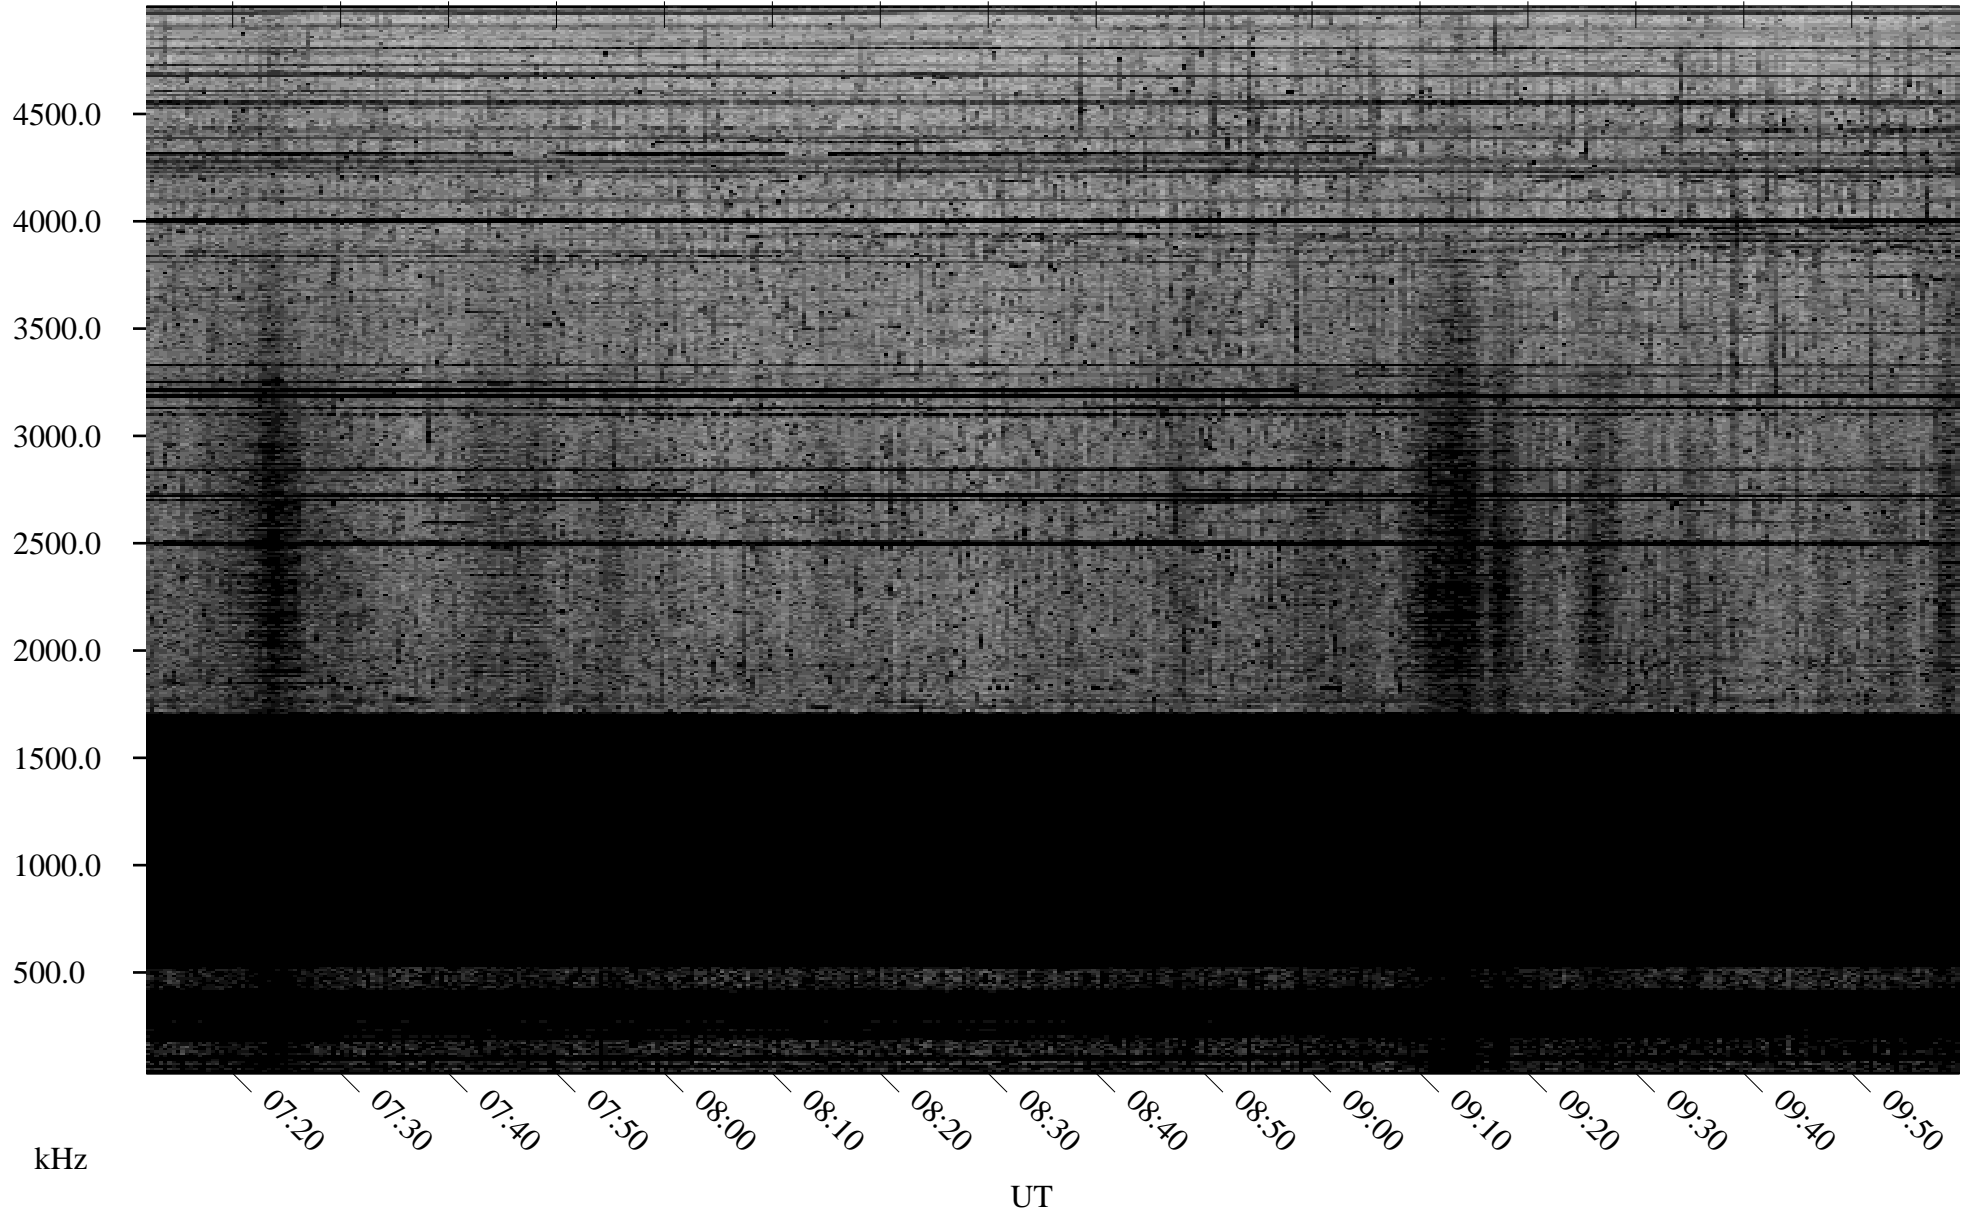

10/02/2009 Churchill, Manitoba

Linear Scale Black = 161 White = 15

ch092751.r00SUm max_12

Page 1

10/02/2009 Churchill, Manitoba

Linear Scale Black = 161 White = 15

ch092751.r00SUm max_12

Page 2

10/03/2009 Churchill, Manitoba

Linear Scale Black = 161 White = 15

ch092751.r00SUm max_12

Page 3

10/03/2009 Churchill, Manitoba

Linear Scale Black = 161 White = 15

ch092751.r00SUm max_12

Page 4

10/03/2009 Churchill, Manitoba

Linear Scale Black = 161 White = 15

ch092751.r00SUm max_12

Page 5

10/03/2009 Churchill, Manitoba

Linear Scale Black = 161 White = 15

ch092751.r00SUm max_12

Page 6

10/03/2009 Churchill, Manitoba

Linear Scale Black = 161 White = 15

ch092751.r00SUm max_12

Page 7

10/03/2009 Churchill, Manitoba

Linear Scale Black = 161 White = 15

ch092751.r00SUm max_12