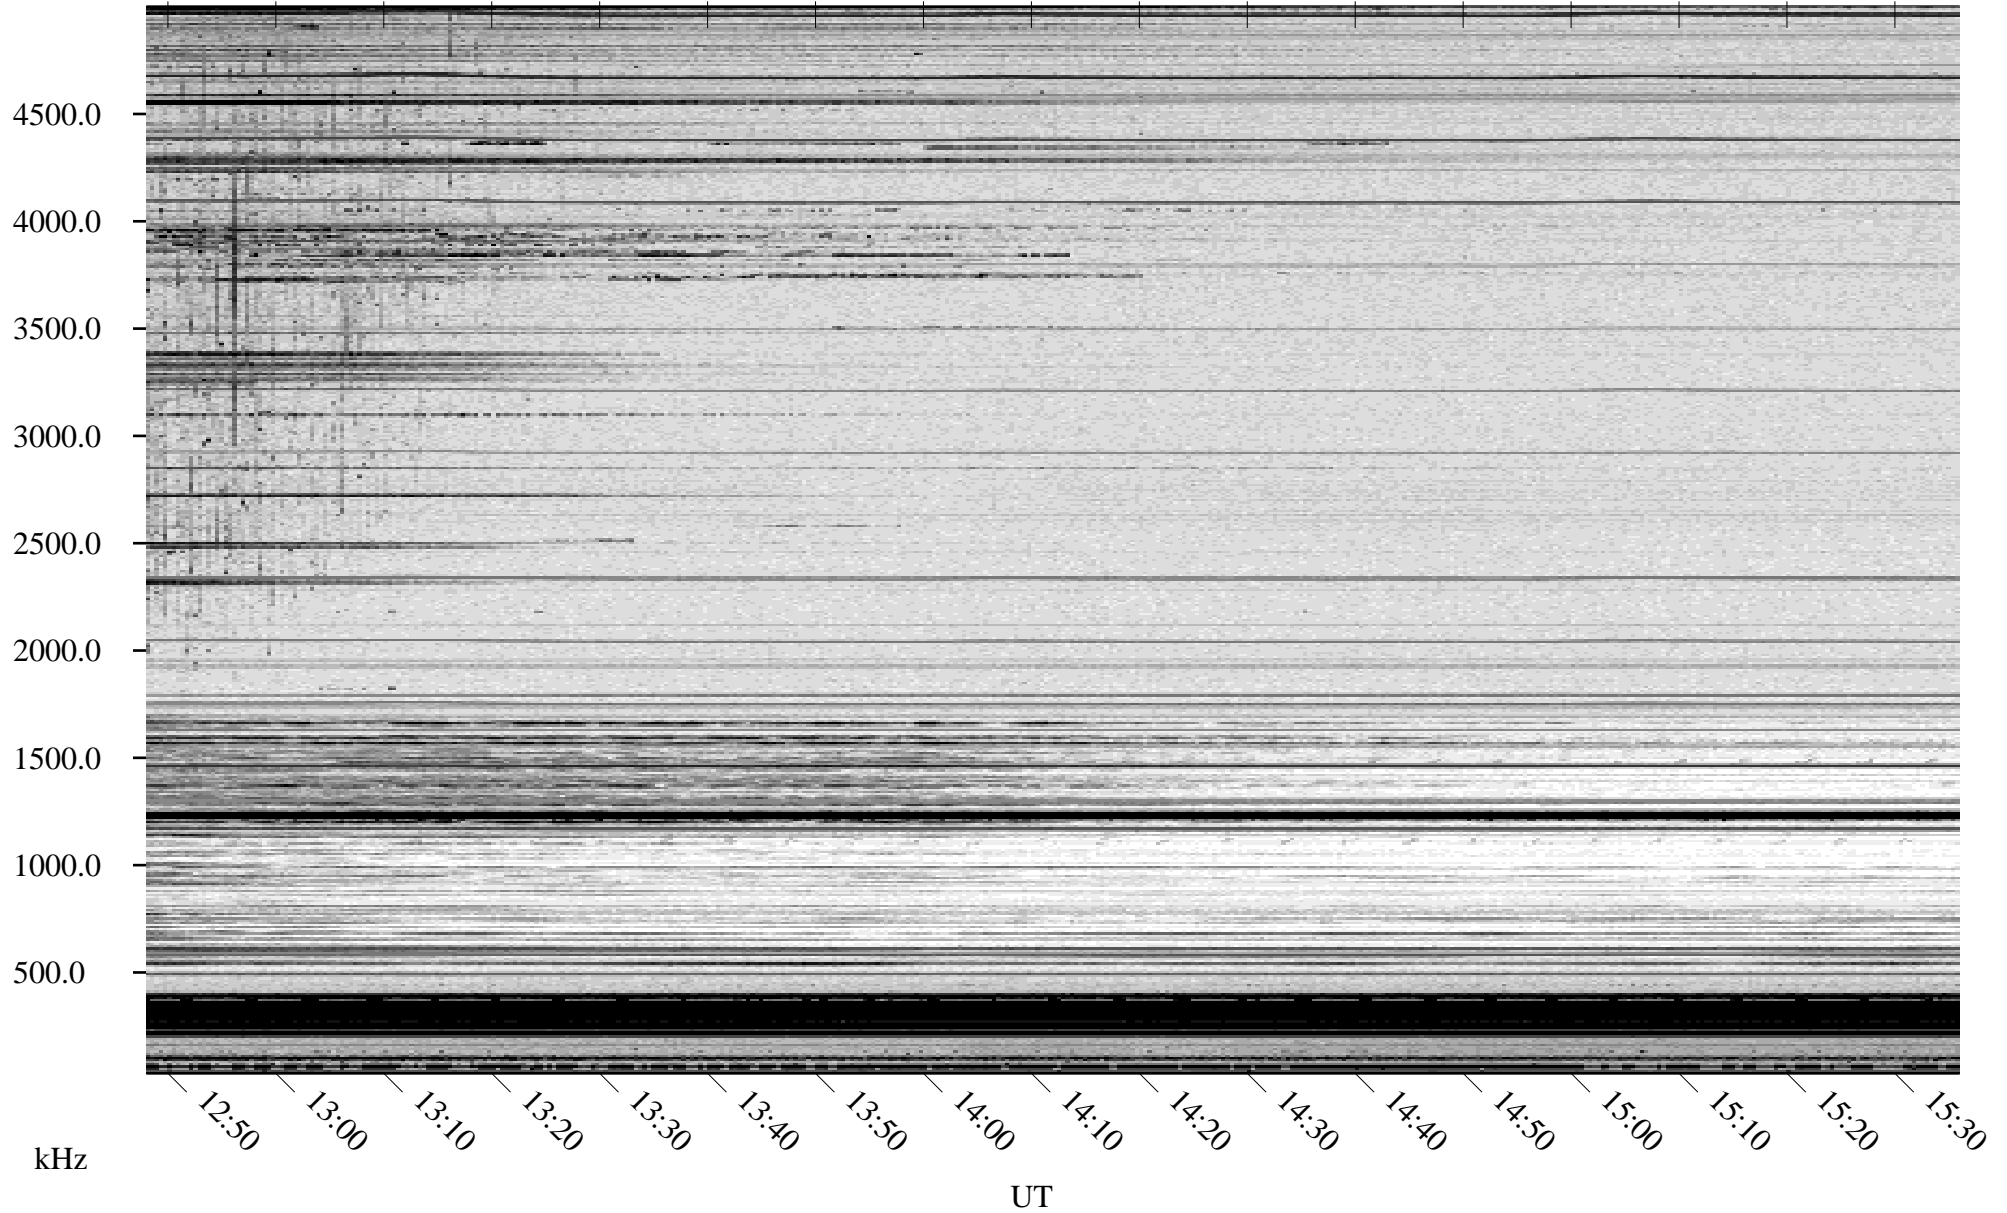

10/02/2009 Churchill, Manitoba

Linear Scale Black = 161 White = 15

ch092751.r00SUm max_12

Page 1

10/02/2009 Churchill, Manitoba

Linear Scale Black = 161 White = 15

ch092751.r00SUm max_12

Page 2

10/03/2009 Churchill, Manitoba

Linear Scale Black = 161 White = 15

ch092751.r00SUm max_12

Page 3

10/03/2009 Churchill, Manitoba

Linear Scale Black = 161 White = 15

ch092751.r00SUm max_12

Page 4

10/03/2009 Churchill, Manitoba

Linear Scale Black = 161 White = 15

ch092751.r00SUm max_12

Page 5

10/03/2009 Churchill, Manitoba

Linear Scale Black = 161 White = 15

ch092751.r00SUm max_12

Page 6

10/03/2009 Churchill, Manitoba

Linear Scale Black = 161 White = 15

ch092751.r00SUm max_12

Page 7

10/03/2009 Churchill, Manitoba

Linear Scale Black = 161 White = 15

ch092751.r00SUm max_12