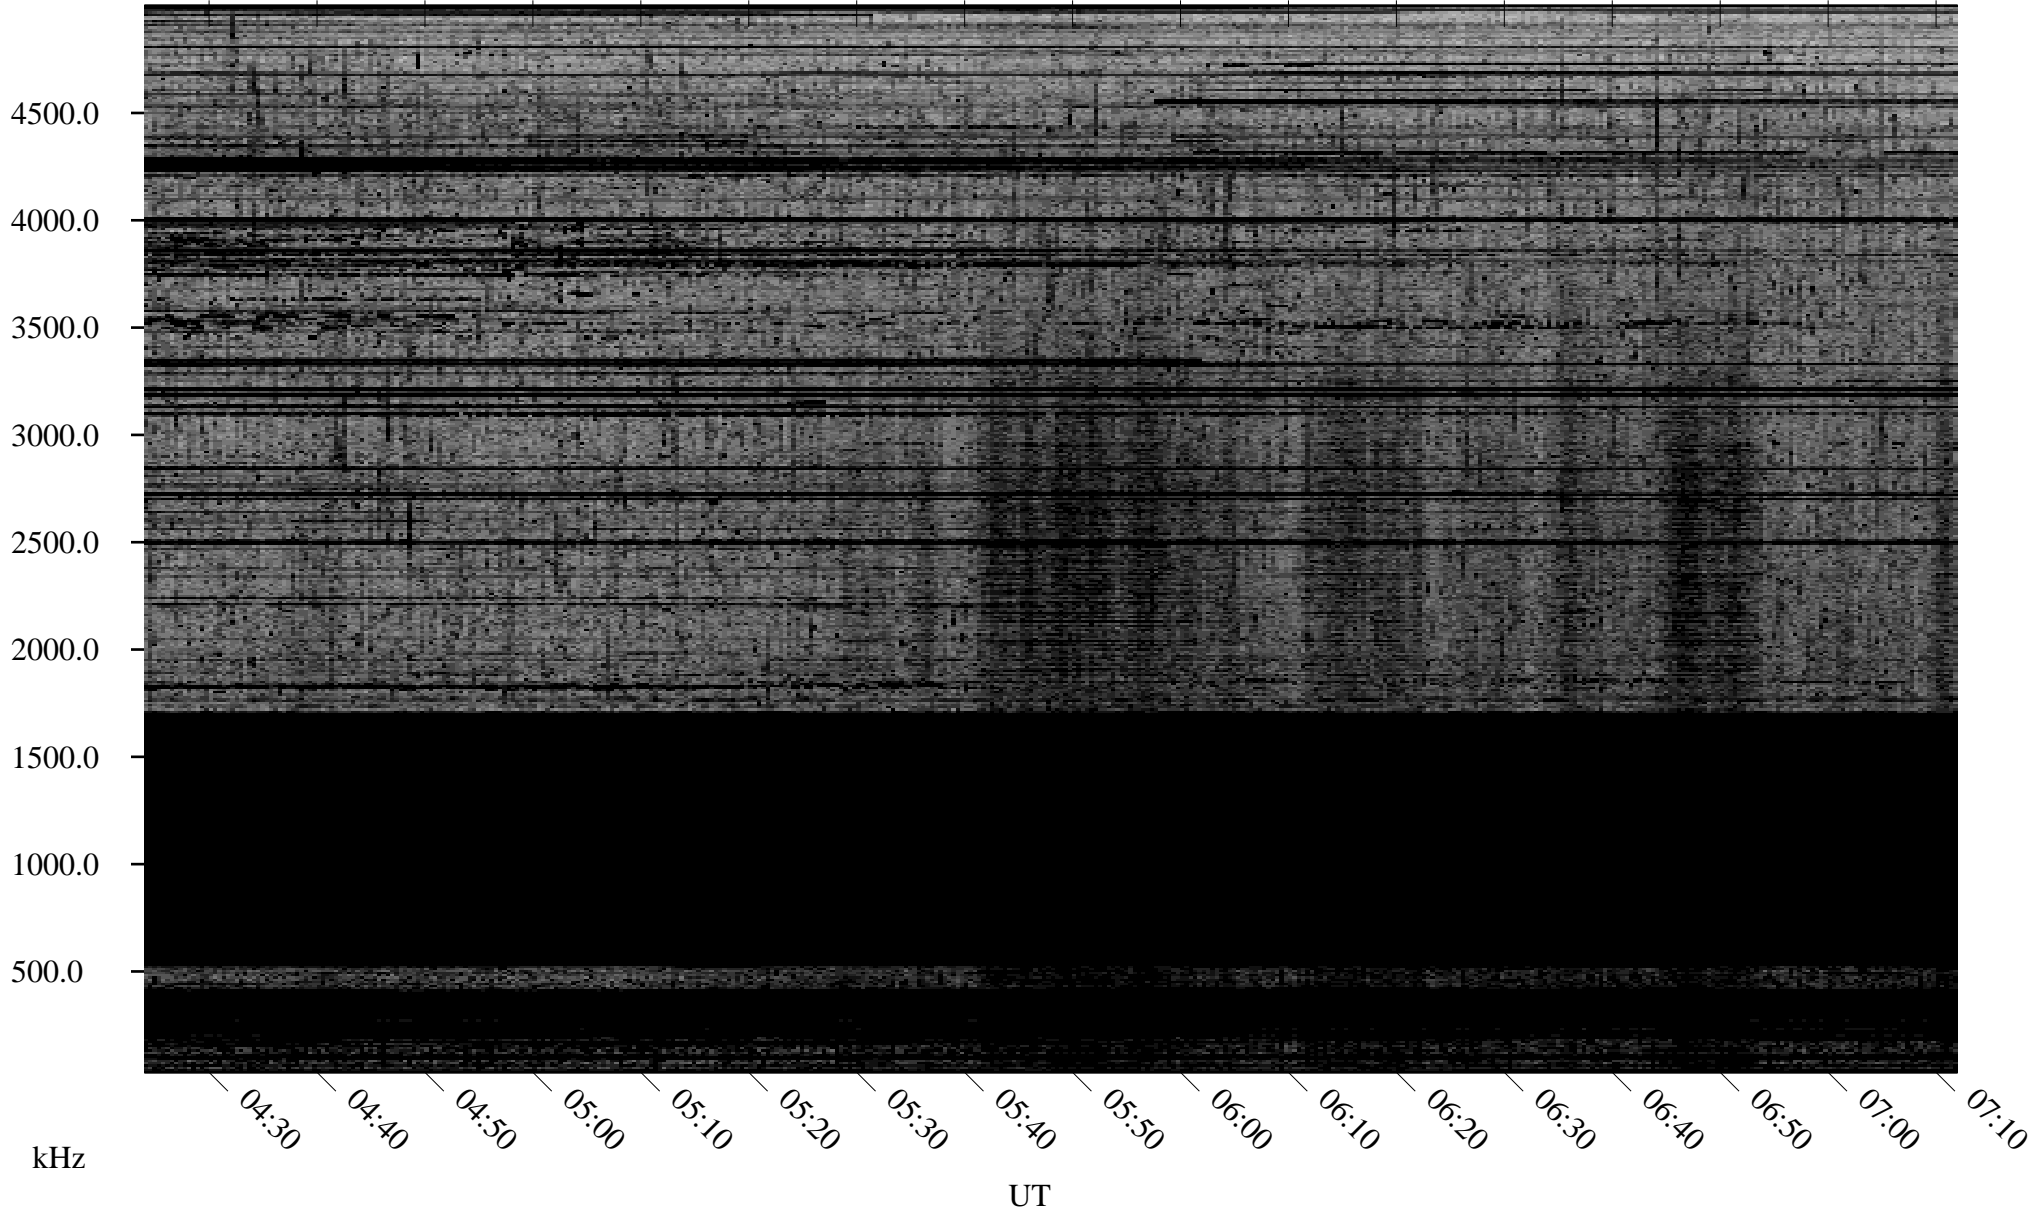

10/02/2009 Churchill, Manitoba

Linear Scale Black = 161 White = 15

ch092751.r00SUm max_12

Page 1

10/02/2009 Churchill, Manitoba

Linear Scale Black = 161 White = 15

ch092751.r00SUm max_12

Page 2

10/03/2009 Churchill, Manitoba

Linear Scale Black = 161 White = 15

ch092751.r00SUm max_12

Page 3

10/03/2009 Churchill, Manitoba

Linear Scale Black = 161 White = 15

ch092751.r00SUm max_12

Page 4

10/03/2009 Churchill, Manitoba

Linear Scale Black = 161 White = 15

ch092751.r00SUm max_12

Page 5

10/03/2009 Churchill, Manitoba

Linear Scale Black = 161 White = 15

ch092751.r00SUm max_12

Page 6

10/03/2009 Churchill, Manitoba

Linear Scale Black = 161 White = 15

ch092751.r00SUm max_12

Page 7

10/03/2009 Churchill, Manitoba

Linear Scale Black = 161 White = 15

ch092751.r00SUm max_12