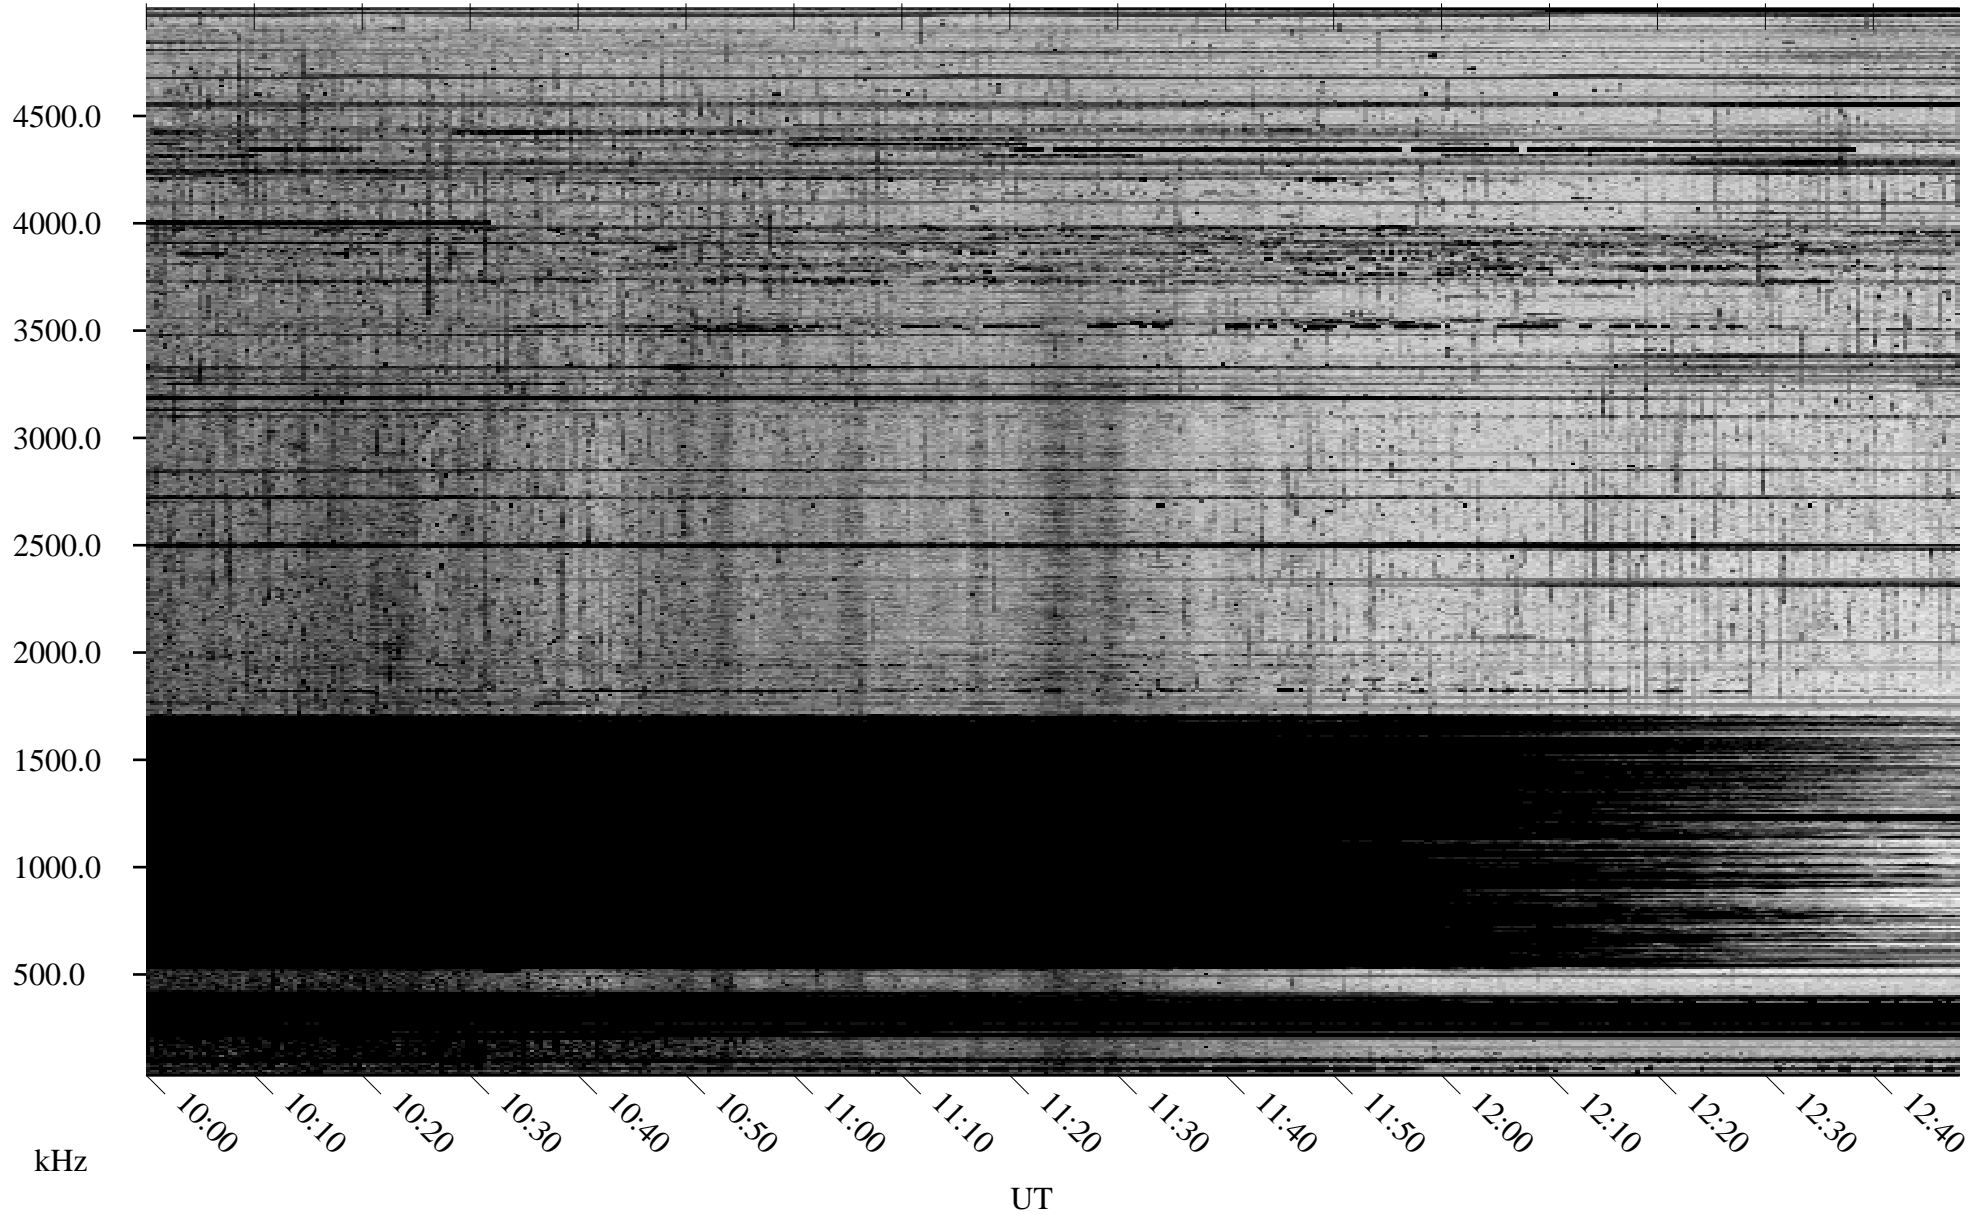

10/03/2009 Churchill, Manitoba

Linear Scale Black = 161 White = 15

ch092751.r00SUm max_12

Page 5

10/03/2009 Churchill, Manitoba

Linear Scale Black = 161 White = 15

ch092751.r00SUm max_12

Page 6

10/03/2009 Churchill, Manitoba

Linear Scale Black = 161 White = 15

ch092751.r00SUm max_12

Page 7

10/03/2009 Churchill, Manitoba

Linear Scale Black = 161 White = 15

ch092751.r00SUm max_12