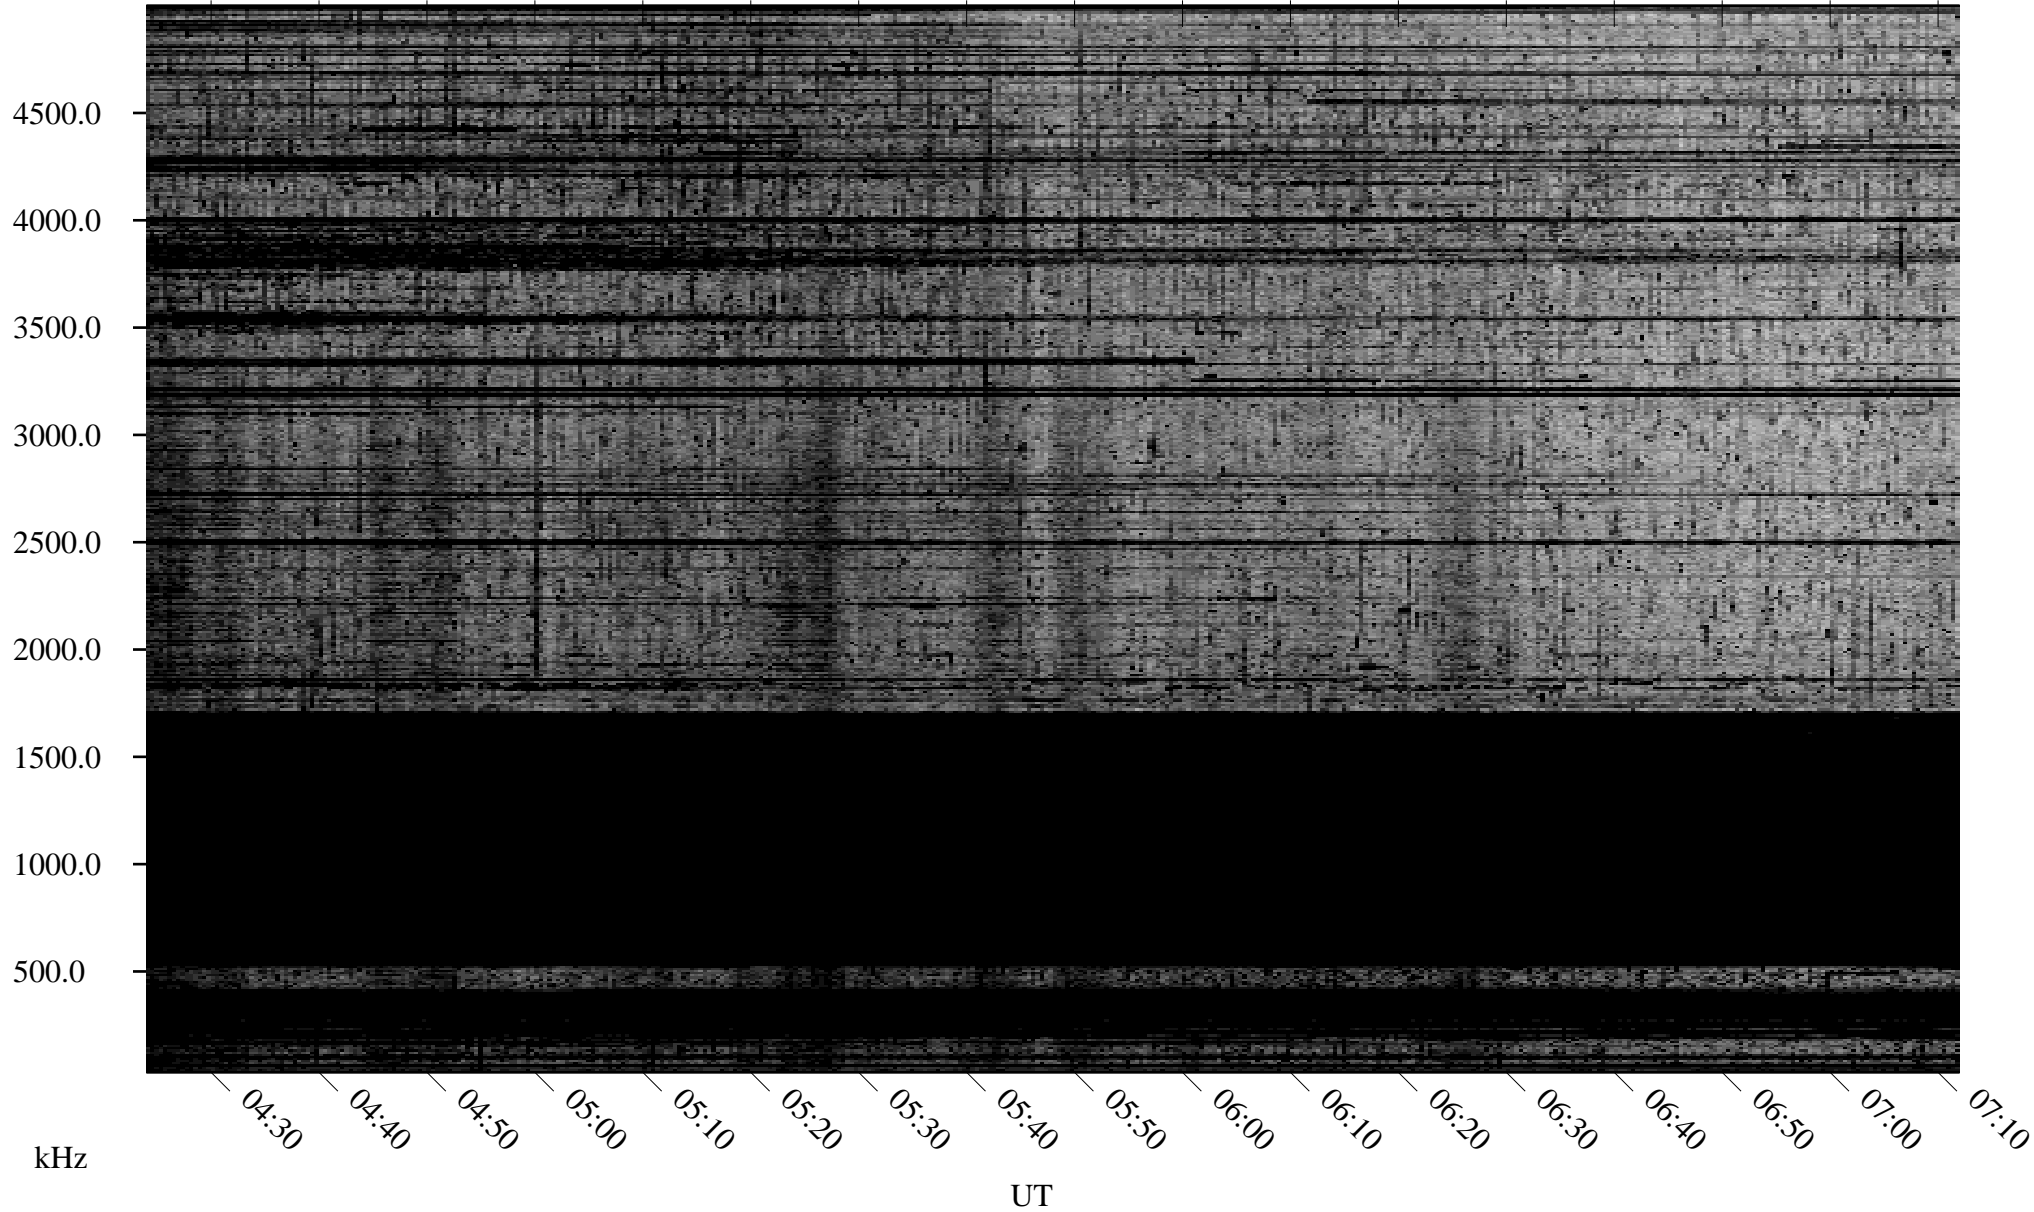

10/03/2009 Churchill, Manitoba

Linear Scale Black = 161 White = 15

ch09276l.r00SUm max_12

Page 1

10/03/2009 Churchill, Manitoba

Linear Scale Black = 161 White = 15

ch09276l.r00SUm max_12

Page 2

10/04/2009 Churchill, Manitoba

Linear Scale Black = 161 White = 15

ch09276l.r00SUm max_12

Page 3

10/04/2009 Churchill, Manitoba

Linear Scale Black = 161 White = 15

ch09276l.r00SUm max_12

Page 4

10/04/2009 Churchill, Manitoba

Linear Scale Black = 161 White = 15

ch09276l.r00SUm max_12

Page 5

10/04/2009 Churchill, Manitoba

Linear Scale Black = 161 White = 15

ch09276l.r00SUm max_12

Page 6

10/04/2009 Churchill, Manitoba

Linear Scale Black = 161 White = 15

ch09276l.r00SUm max_12

Page 7

10/04/2009 Churchill, Manitoba

Linear Scale Black = 161 White = 15

ch09276l.r00SUm max_12