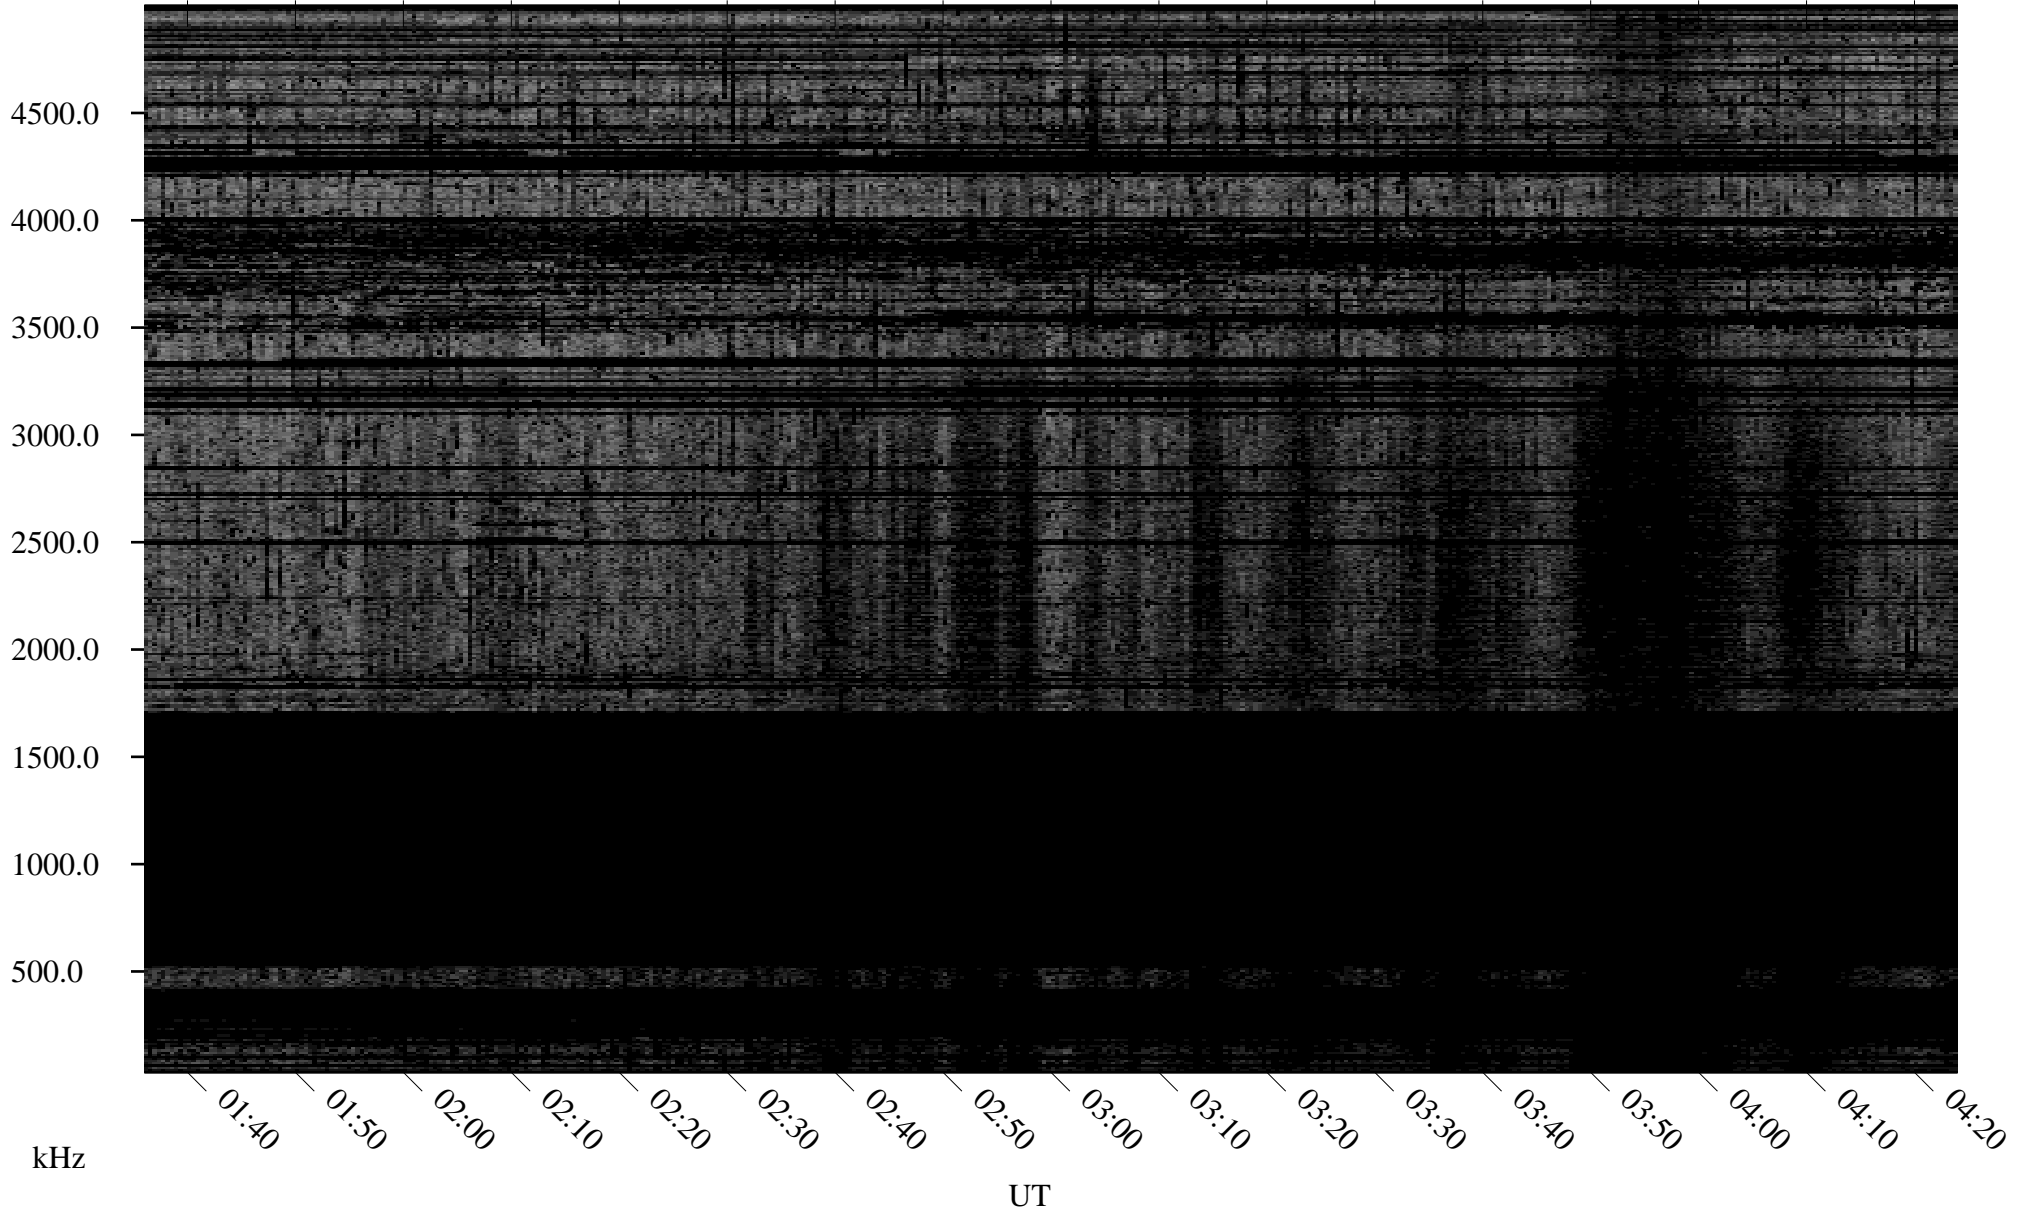

10/03/2009 Churchill, Manitoba

Linear Scale Black = 161 White = 15

ch09276l.r00SUm max_12

Page 1

10/03/2009 Churchill, Manitoba

Linear Scale Black = 161 White = 15

ch09276l.r00SUm max_12

Page 2

10/04/2009 Churchill, Manitoba

Linear Scale Black = 161 White = 15

ch09276l.r00SUm max_12

Page 3

10/04/2009 Churchill, Manitoba

Linear Scale Black = 161 White = 15

ch09276l.r00SUm max_12

Page 4

10/04/2009 Churchill, Manitoba

Linear Scale Black = 161 White = 15

ch09276l.r00SUm max_12

Page 5

10/04/2009 Churchill, Manitoba

Linear Scale Black = 161 White = 15

ch09276l.r00SUm max_12

Page 6

10/04/2009 Churchill, Manitoba

Linear Scale Black = 161 White = 15

ch09276l.r00SUm max_12

Page 7

10/04/2009 Churchill, Manitoba

Linear Scale Black = 161 White = 15

ch09276l.r00SUm max_12