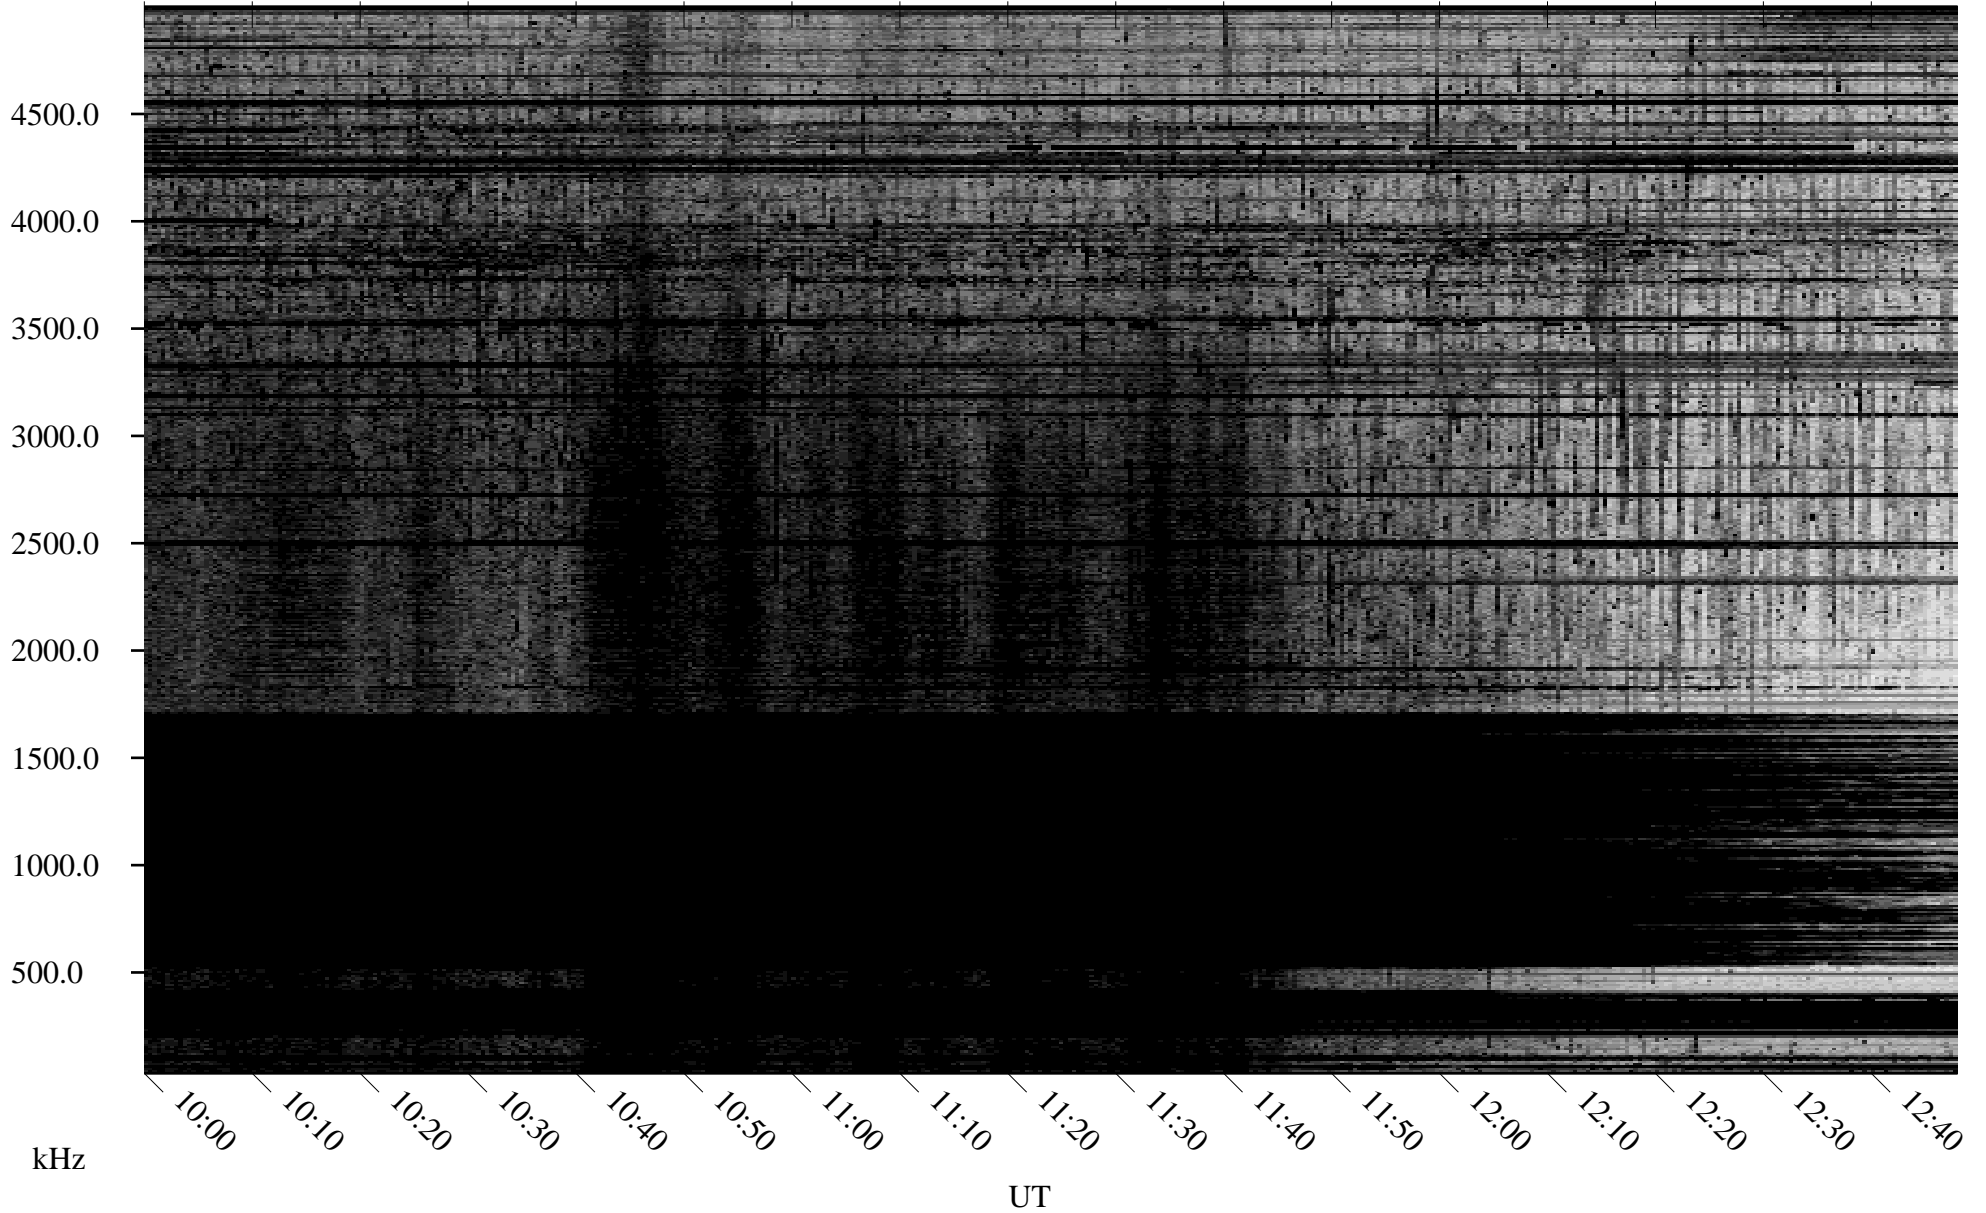

10/03/2009 Churchill, Manitoba

Linear Scale Black = 161 White = 15

ch09276l.r00SUm max_12

Page 1

10/03/2009 Churchill, Manitoba

Linear Scale Black = 161 White = 15

ch09276l.r00SUm max_12

Page 2

10/04/2009 Churchill, Manitoba

Linear Scale Black = 161 White = 15

ch09276l.r00SUm max_12

Page 3

10/04/2009 Churchill, Manitoba

Linear Scale Black = 161 White = 15

ch09276l.r00SUm max_12

Page 4

10/04/2009 Churchill, Manitoba

Linear Scale Black = 161 White = 15

ch09276l.r00SUm max_12

Page 5

10/04/2009 Churchill, Manitoba

Linear Scale Black = 161 White = 15

ch09276l.r00SUm max_12

Page 6

10/04/2009 Churchill, Manitoba

Linear Scale Black = 161 White = 15

ch09276l.r00SUm max_12

Page 7

10/04/2009 Churchill, Manitoba

Linear Scale Black = 161 White = 15

ch09276l.r00SUm max_12