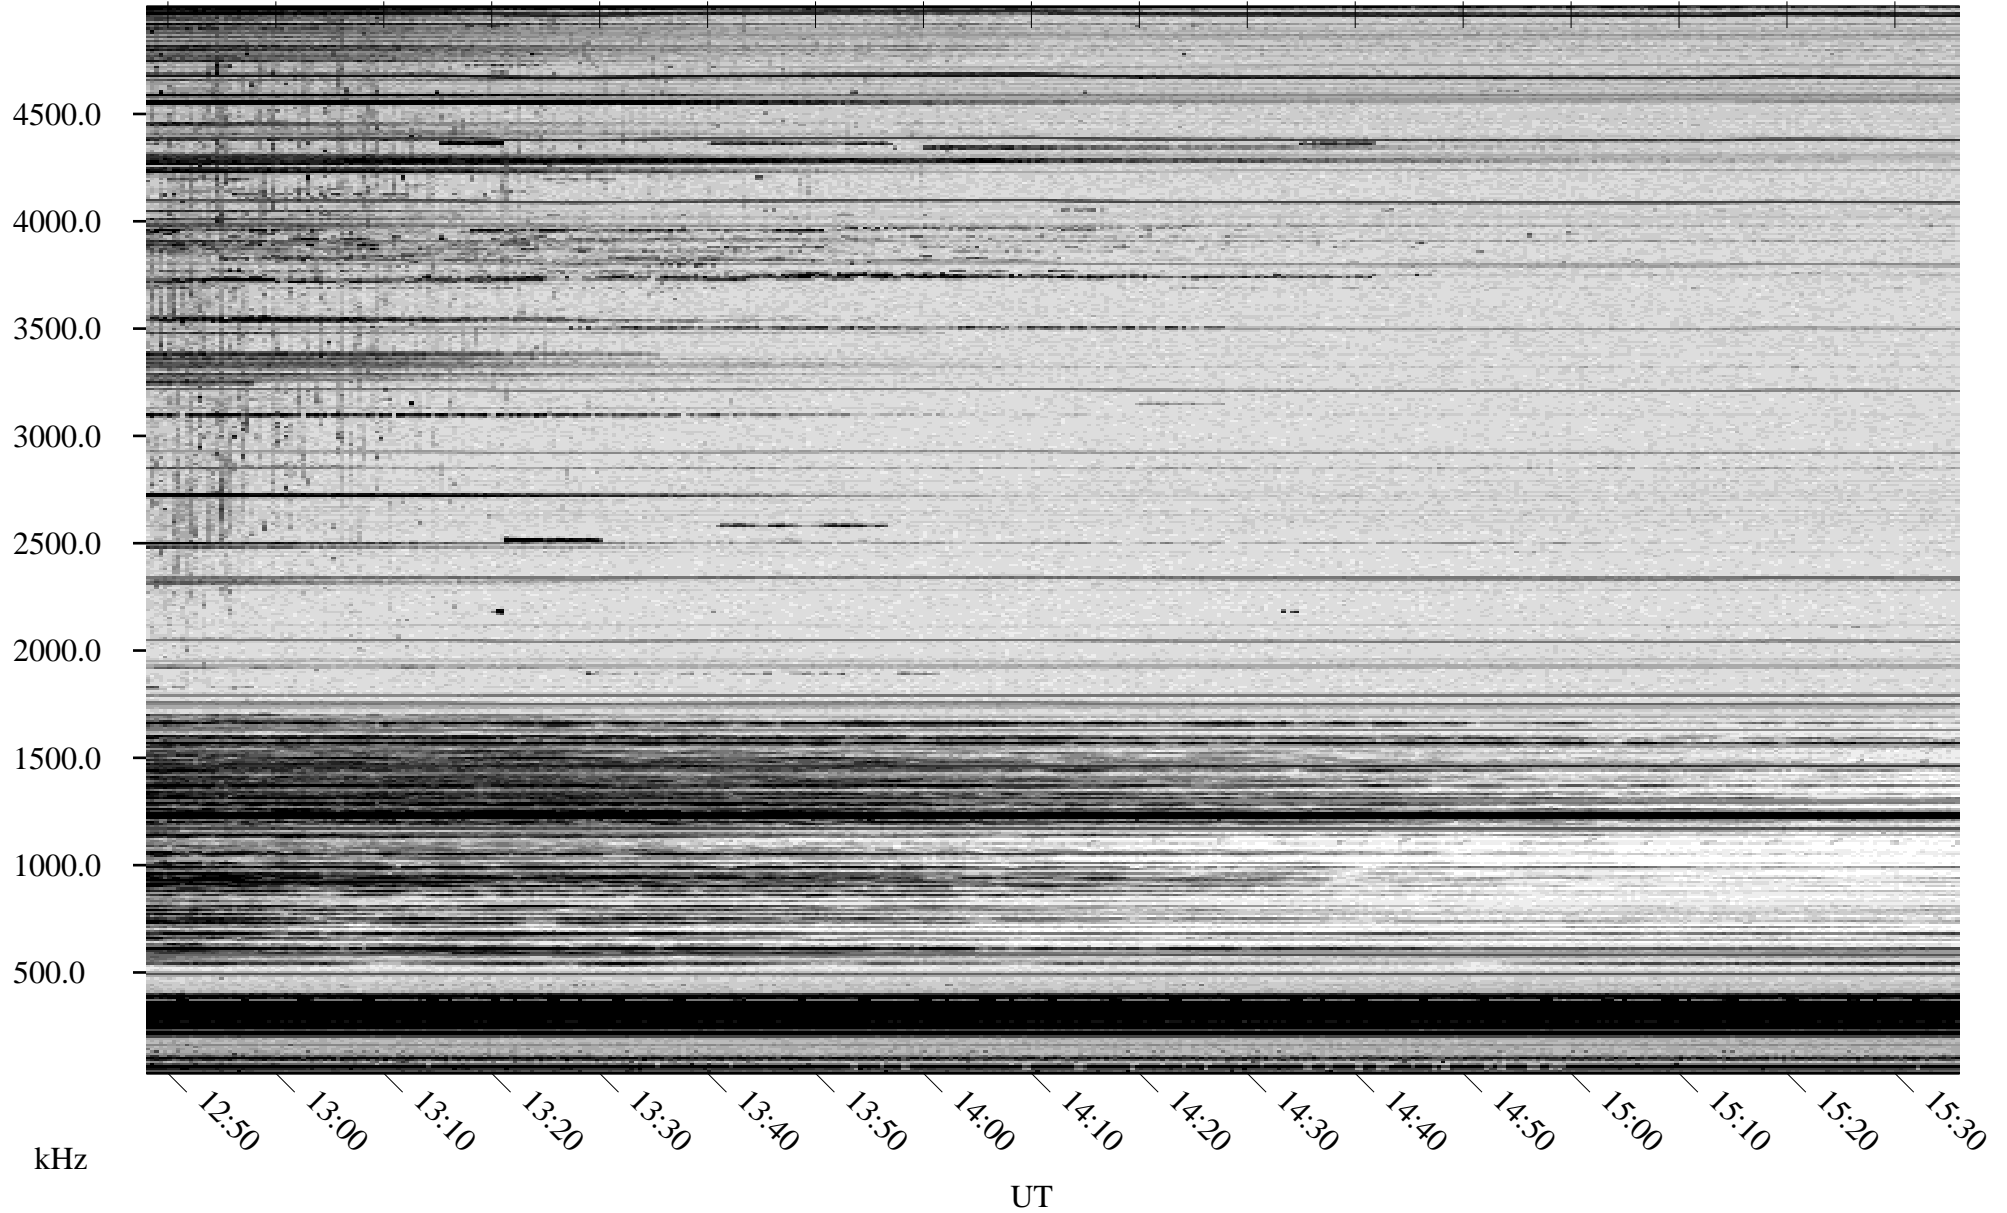

10/03/2009 Churchill, Manitoba

Linear Scale Black = 161 White = 15

ch09276l.r00SUm max_12

Page 1

10/03/2009 Churchill, Manitoba

Linear Scale Black = 161 White = 15

ch09276l.r00SUm max_12

Page 2

10/04/2009 Churchill, Manitoba

Linear Scale Black = 161 White = 15

ch09276l.r00SUm max_12

Page 3

10/04/2009 Churchill, Manitoba

Linear Scale Black = 161 White = 15

ch09276l.r00SUm max_12

Page 4

10/04/2009 Churchill, Manitoba

Linear Scale Black = 161 White = 15

ch09276l.r00SUm max_12

Page 5

10/04/2009 Churchill, Manitoba

Linear Scale Black = 161 White = 15

ch09276l.r00SUm max_12

Page 6

10/04/2009 Churchill, Manitoba

Linear Scale Black = 161 White = 15

ch09276l.r00SUm max_12

Page 7

10/04/2009 Churchill, Manitoba

Linear Scale Black = 161 White = 15

ch09276l.r00SUm max_12