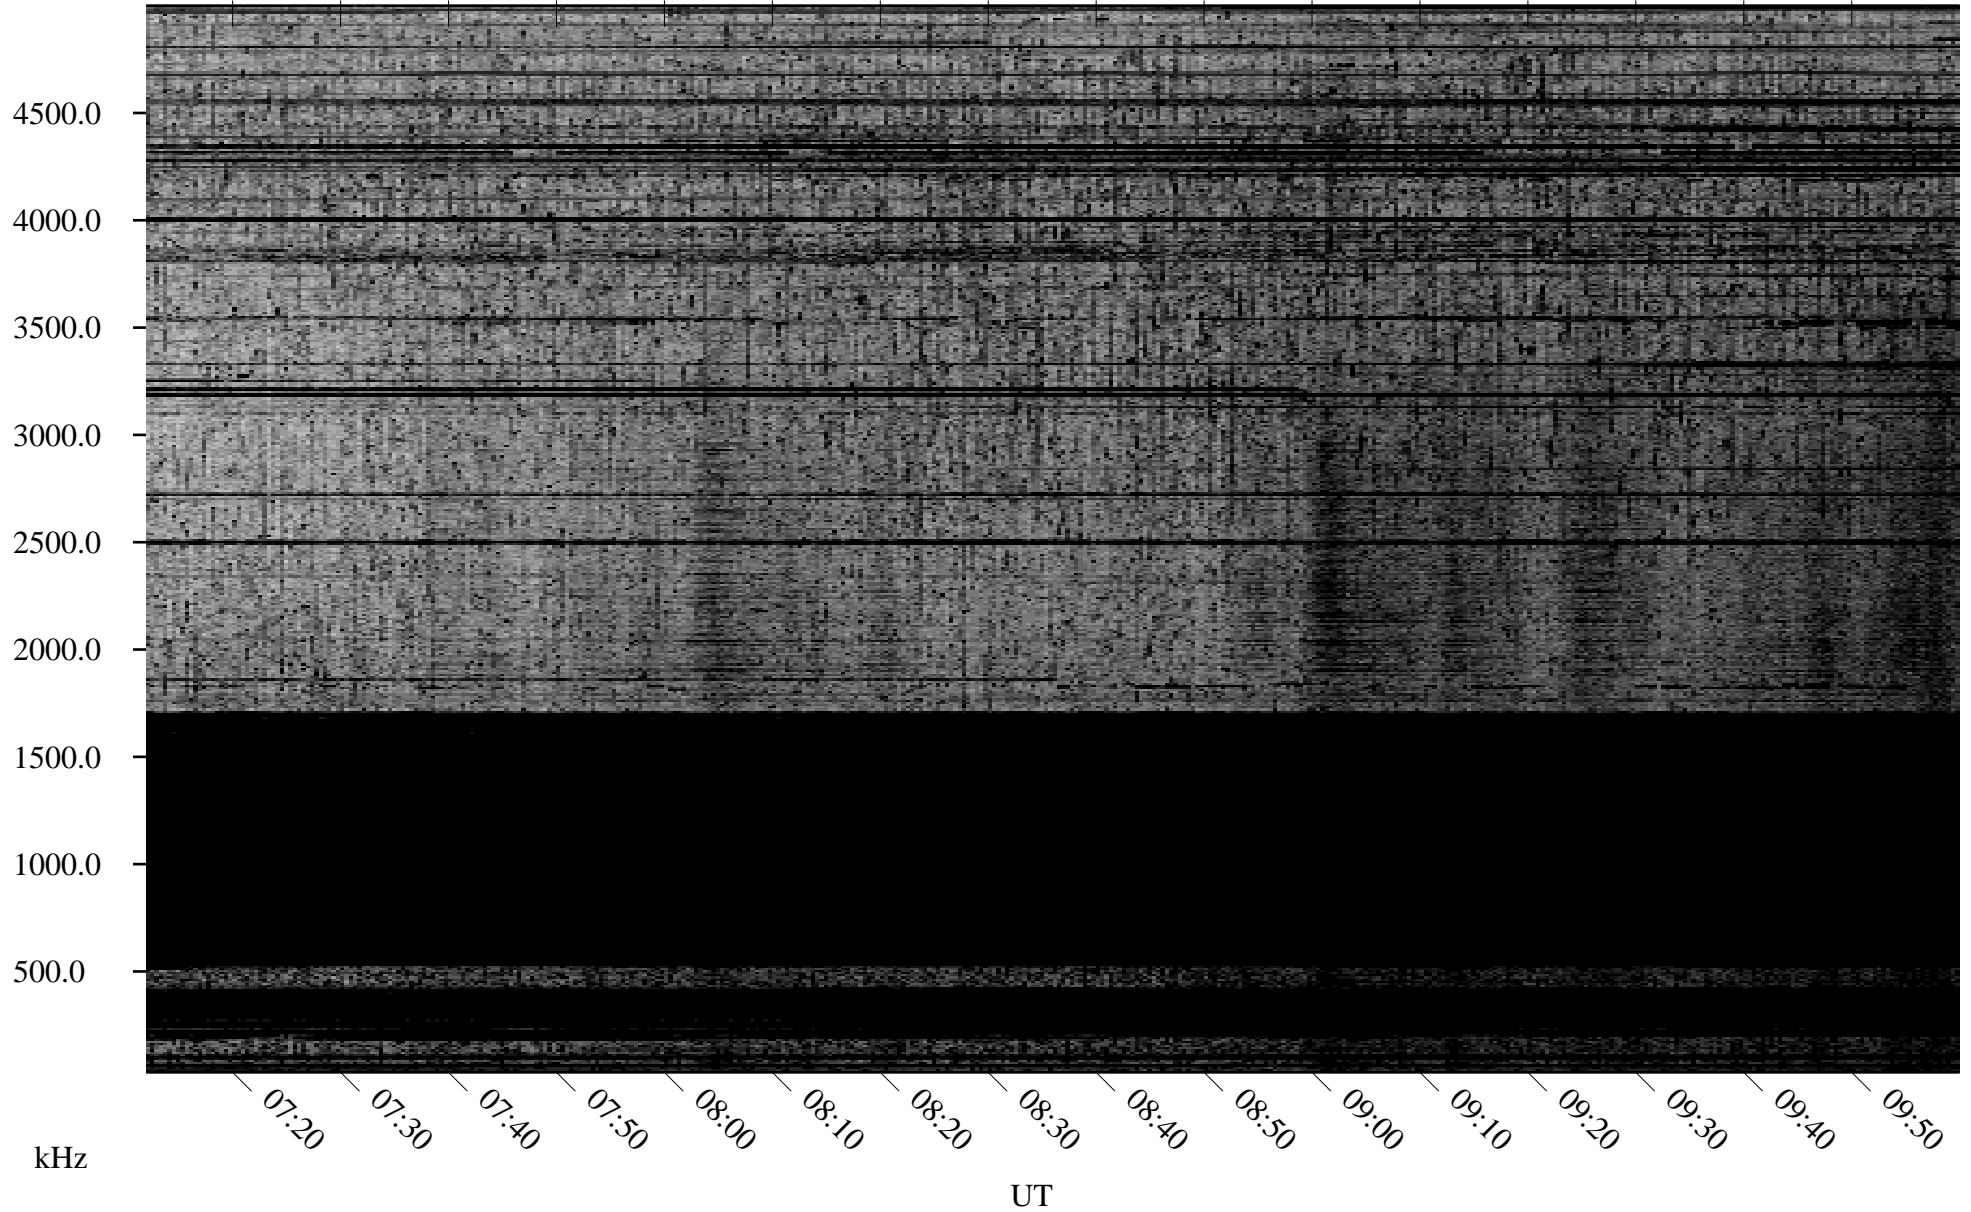

10/03/2009 Churchill, Manitoba

Linear Scale Black = 161 White = 15

ch09276l.r00SUm max_12

Page 1

10/03/2009 Churchill, Manitoba

Linear Scale Black = 161 White = 15

ch09276l.r00SUm max_12

Page 2

10/04/2009 Churchill, Manitoba

Linear Scale Black = 161 White = 15

ch09276l.r00SUm max_12

Page 3

10/04/2009 Churchill, Manitoba

Linear Scale Black = 161 White = 15

ch09276l.r00SUm max_12

Page 4

10/04/2009 Churchill, Manitoba

Linear Scale Black = 161 White = 15

ch09276l.r00SUm max_12

Page 5

10/04/2009 Churchill, Manitoba

Linear Scale Black = 161 White = 15

ch09276l.r00SUm max_12

Page 6

10/04/2009 Churchill, Manitoba

Linear Scale Black = 161 White = 15

ch09276l.r00SUm max_12

Page 7

10/04/2009 Churchill, Manitoba

Linear Scale Black = 161 White = 15

ch09276l.r00SUm max_12