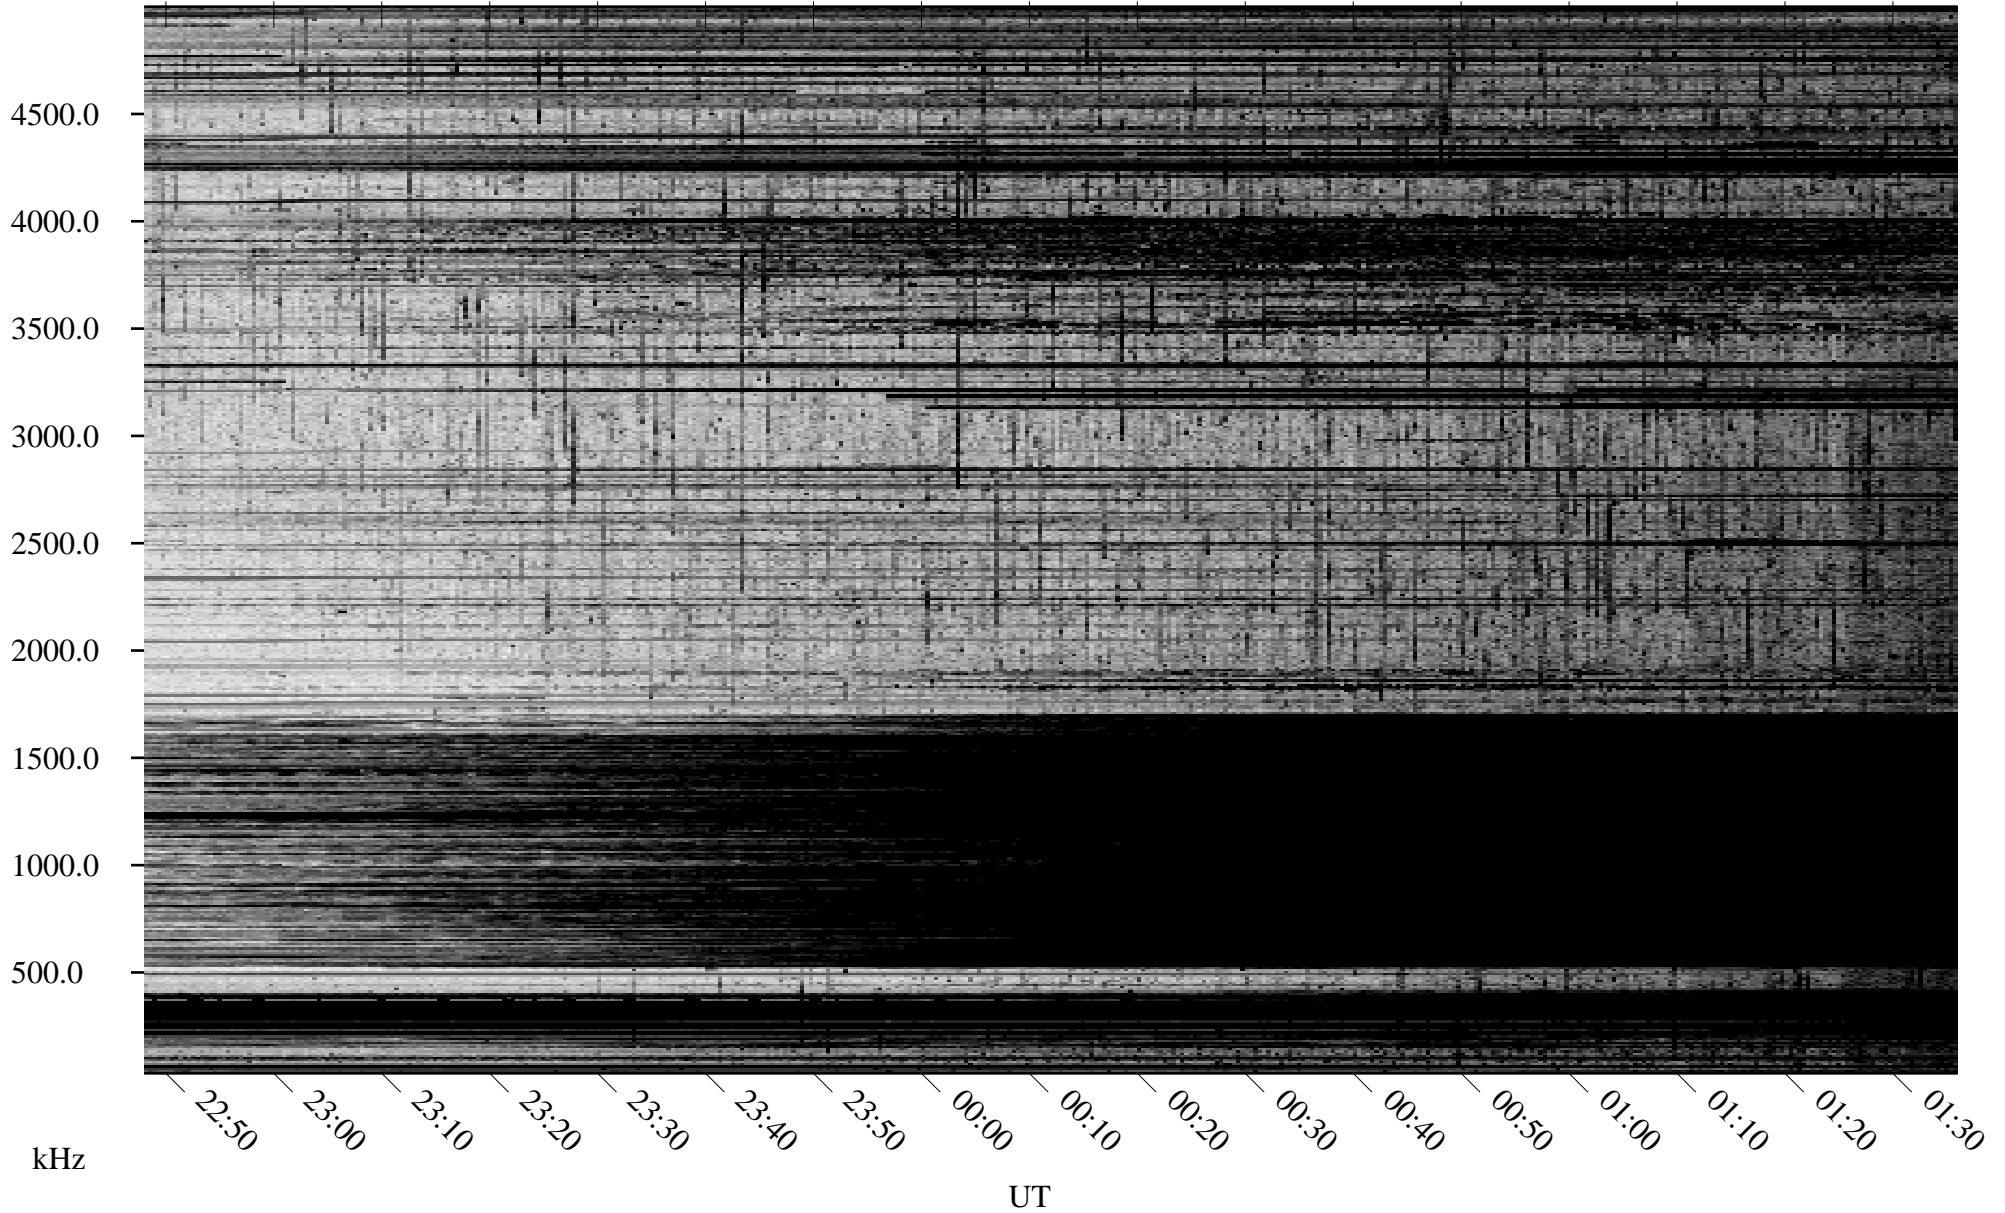

10/03/2009 Churchill, Manitoba

Linear Scale Black = 161 White = 15

ch09276l.r00SUm max_12

Page 1

10/03/2009 Churchill, Manitoba

Linear Scale Black = 161 White = 15

ch09276l.r00SUm max_12

Page 2

10/04/2009 Churchill, Manitoba

Linear Scale Black = 161 White = 15

ch09276l.r00SUm max_12

Page 3

10/04/2009 Churchill, Manitoba

Linear Scale Black = 161 White = 15

ch09276l.r00SUm max_12

Page 4

10/04/2009 Churchill, Manitoba

Linear Scale Black = 161 White = 15

ch09276l.r00SUm max_12

Page 5

10/04/2009 Churchill, Manitoba

Linear Scale Black = 161 White = 15

ch09276l.r00SUm max_12

Page 6

10/04/2009 Churchill, Manitoba

Linear Scale Black = 161 White = 15

ch09276l.r00SUm max_12

Page 7

10/04/2009 Churchill, Manitoba

Linear Scale Black = 161 White = 15

ch09276l.r00SUm max_12