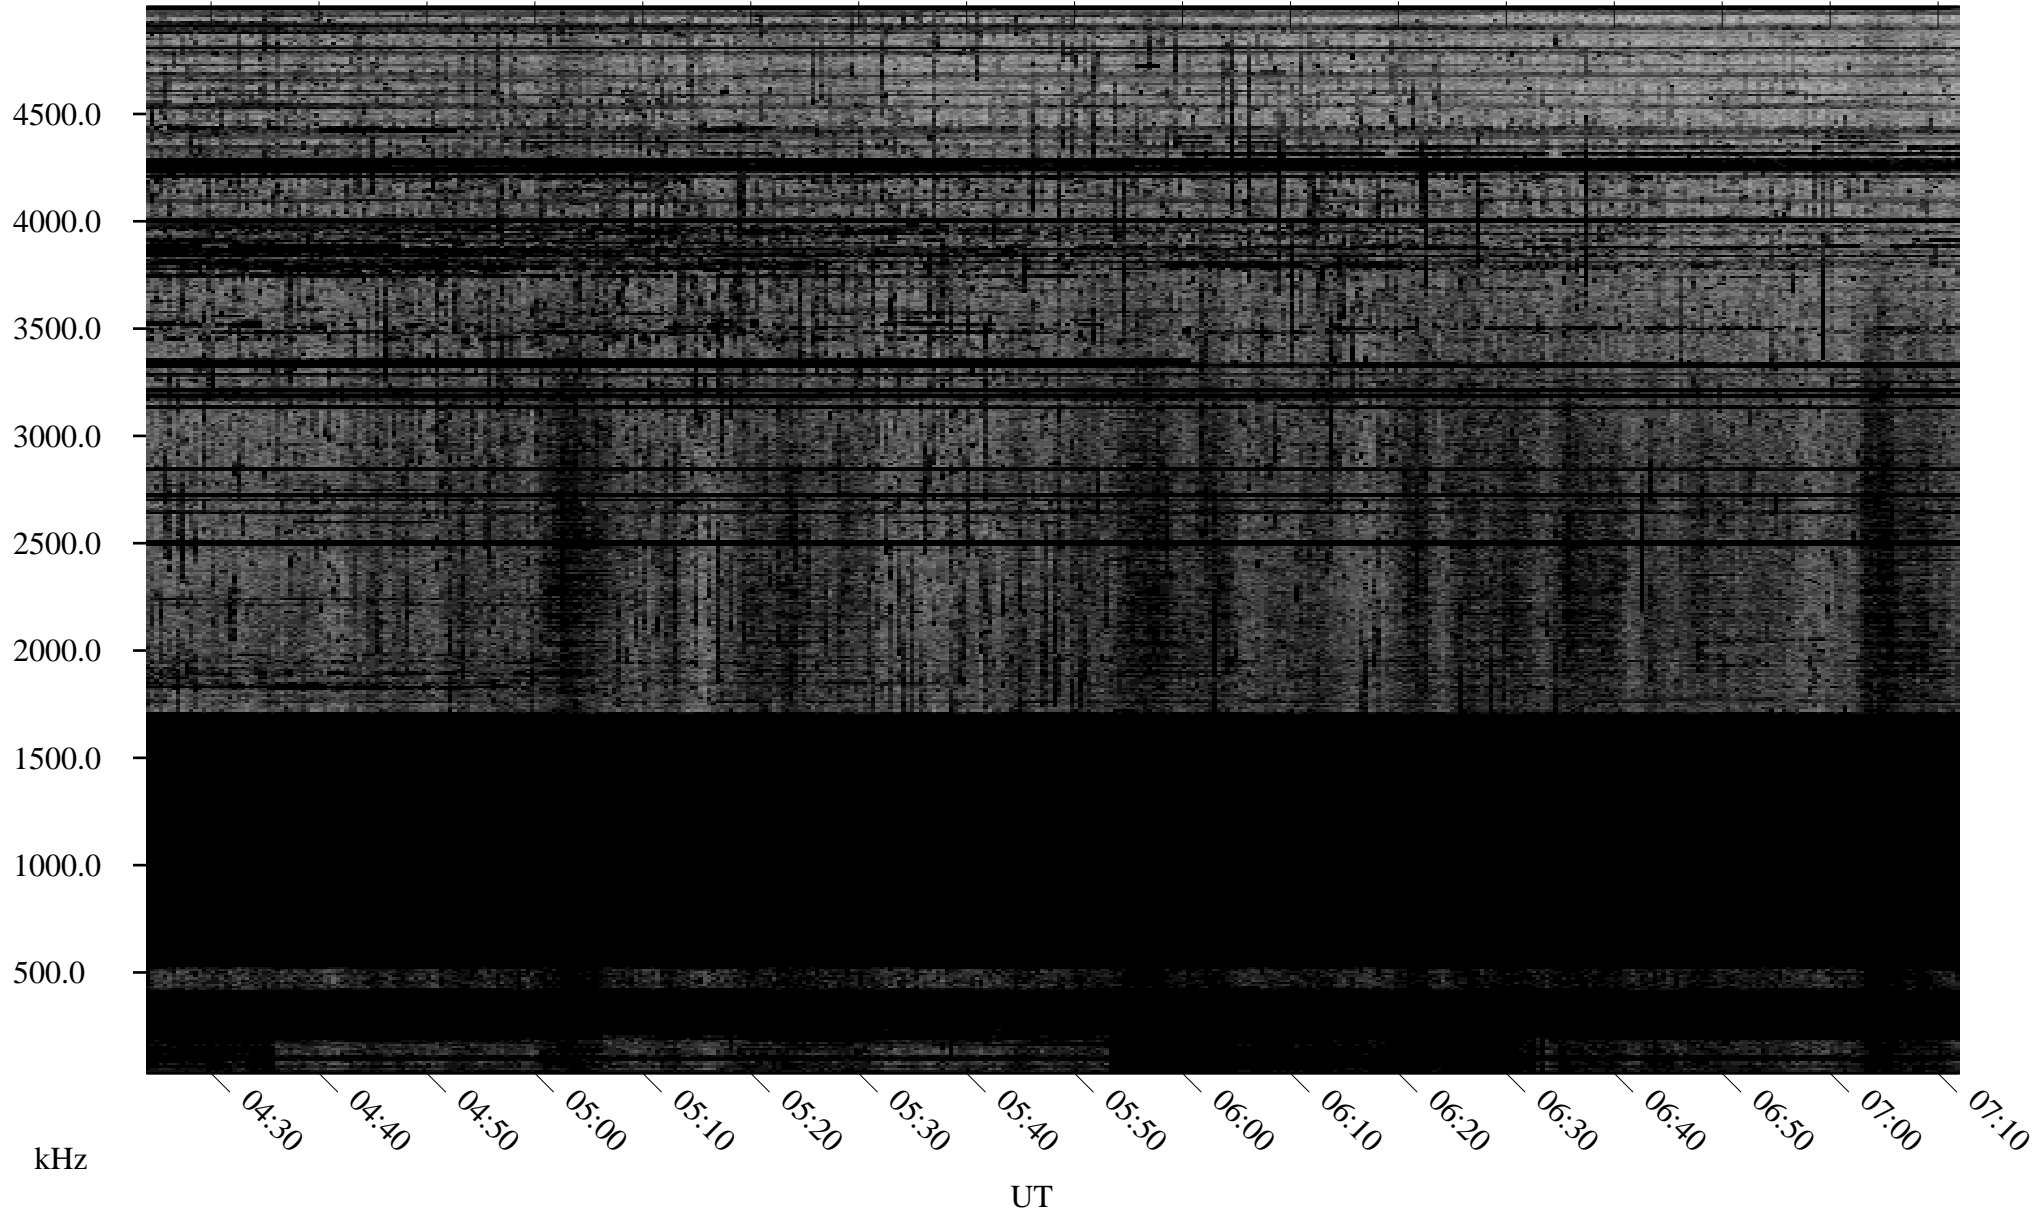

10/04/2009 Churchill, Manitoba

Linear Scale Black = 161 White = 15

ch092771.r00SUm max_12

Page 1

10/04/2009 Churchill, Manitoba

Linear Scale Black = 161 White = 15

ch092771l.r00SUm max_12

Page 2

10/05/2009 Churchill, Manitoba

Linear Scale Black = 161 White = 15

ch092771l.r00SUm max_12

Page 3

10/05/2009 Churchill, Manitoba

Linear Scale Black = 161 White = 15

ch092771.r00SUm max_12

Page 4

10/05/2009 Churchill, Manitoba

Linear Scale Black = 161 White = 15

ch092771l.r00SUm max_12

Page 5

10/05/2009 Churchill, Manitoba

Linear Scale Black = 161 White = 15

ch092771l.r00SUm max_12

Page 6

10/05/2009 Churchill, Manitoba

Linear Scale Black = 161 White = 15

ch092771l.r00SUm max_12

Page 7

10/05/2009 Churchill, Manitoba

Linear Scale Black = 161 White = 15

ch092771l.r00SUm max_12

Page 8