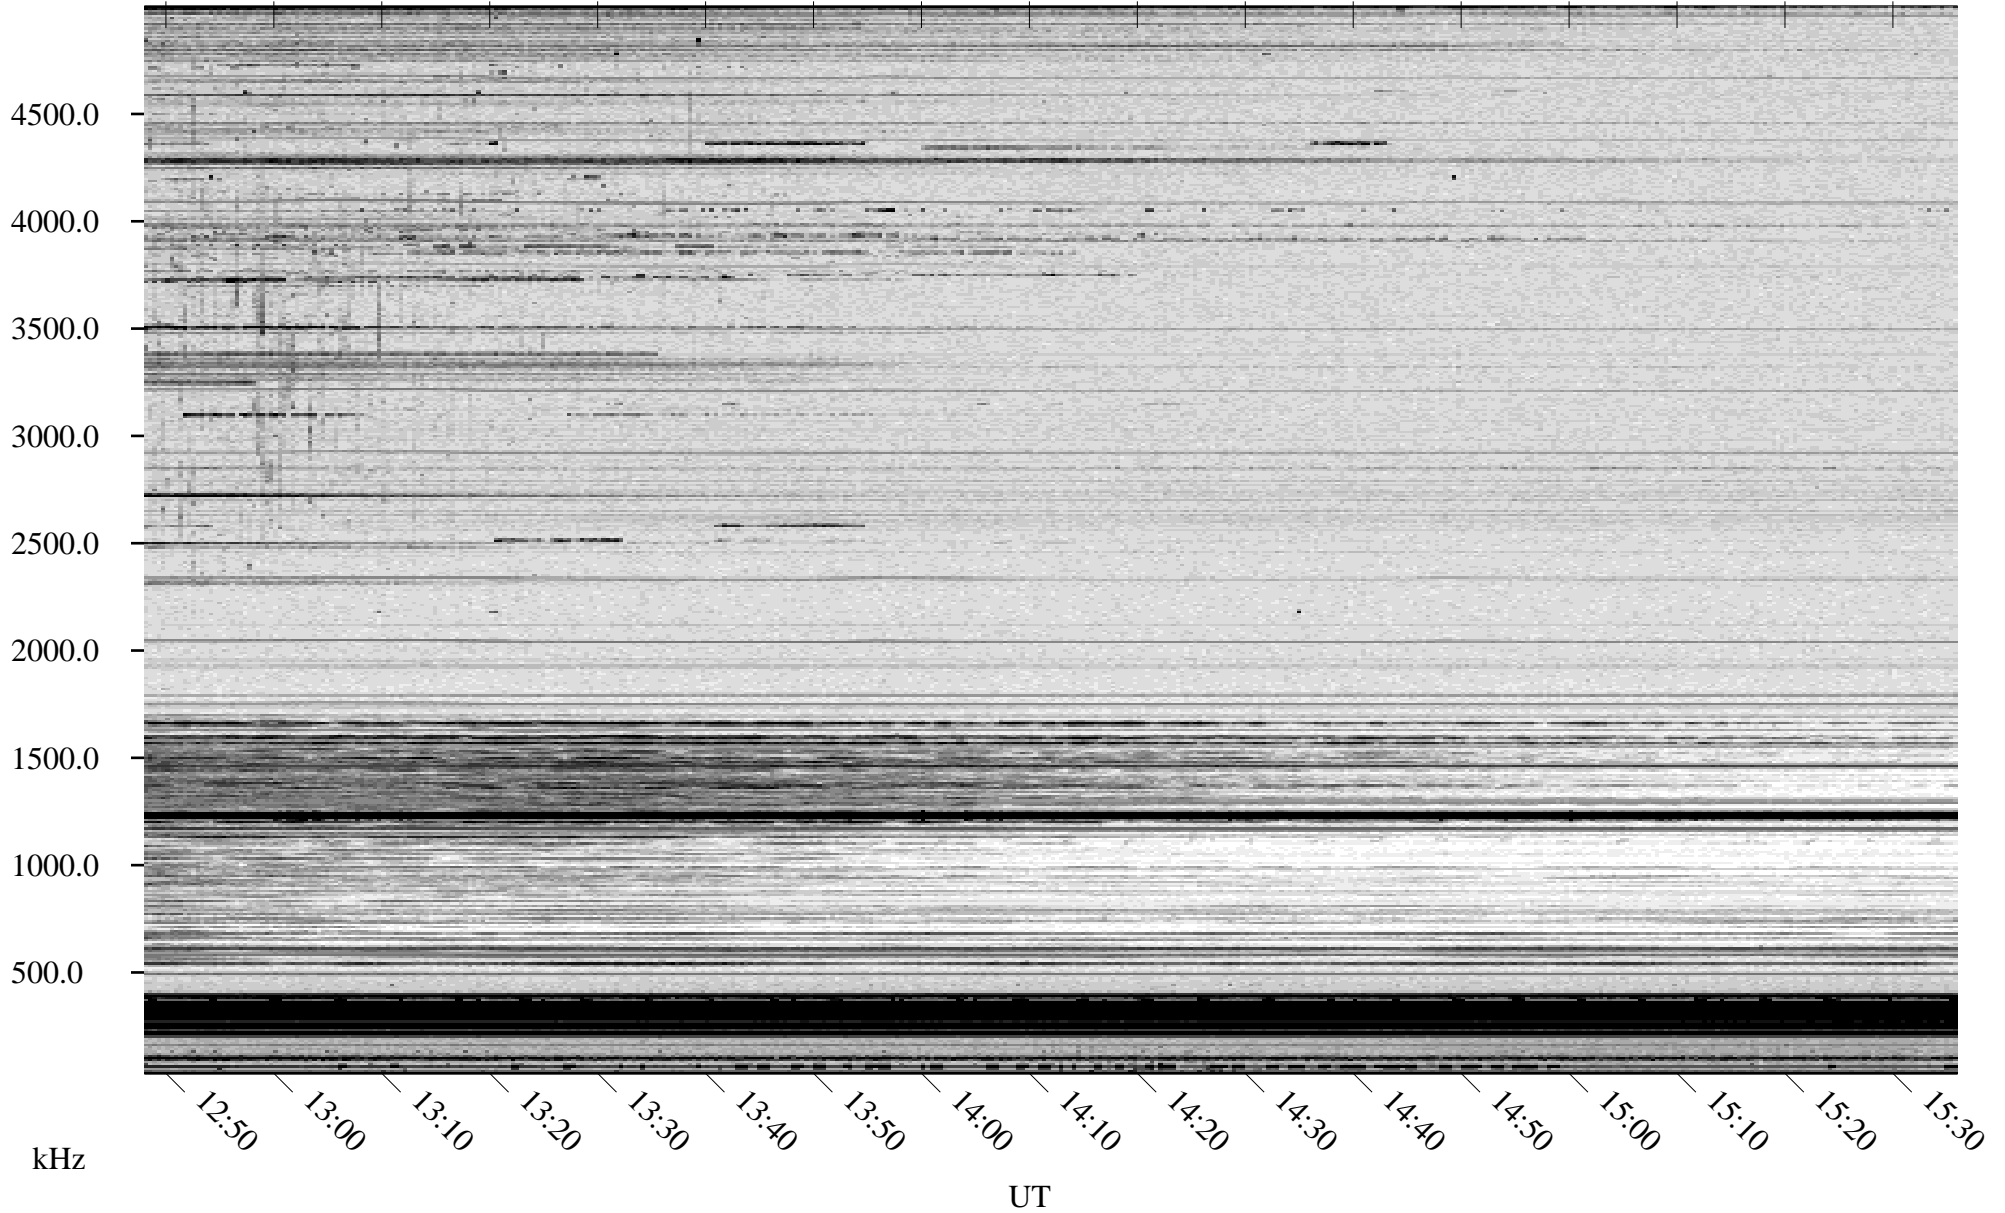

10/04/2009 Churchill, Manitoba

Linear Scale Black = 161 White = 15

ch092771.r00SUm max_12

Page 1

10/04/2009 Churchill, Manitoba

Linear Scale Black = 161 White = 15

ch092771l.r00SUm max_12

Page 2

10/05/2009 Churchill, Manitoba

Linear Scale Black = 161 White = 15

ch092771l.r00SUm max_12

Page 3

10/05/2009 Churchill, Manitoba

Linear Scale Black = 161 White = 15

ch092771.r00SUm max_12

Page 4

10/05/2009 Churchill, Manitoba

Linear Scale Black = 161 White = 15

ch092771l.r00SUm max_12

Page 5

10/05/2009 Churchill, Manitoba

Linear Scale Black = 161 White = 15

ch092771l.r00SUm max_12

Page 6

10/05/2009 Churchill, Manitoba

Linear Scale Black = 161 White = 15

ch092771l.r00SUm max_12

Page 7

10/05/2009 Churchill, Manitoba

Linear Scale Black = 161 White = 15

ch092771l.r00SUm max_12

Page 8