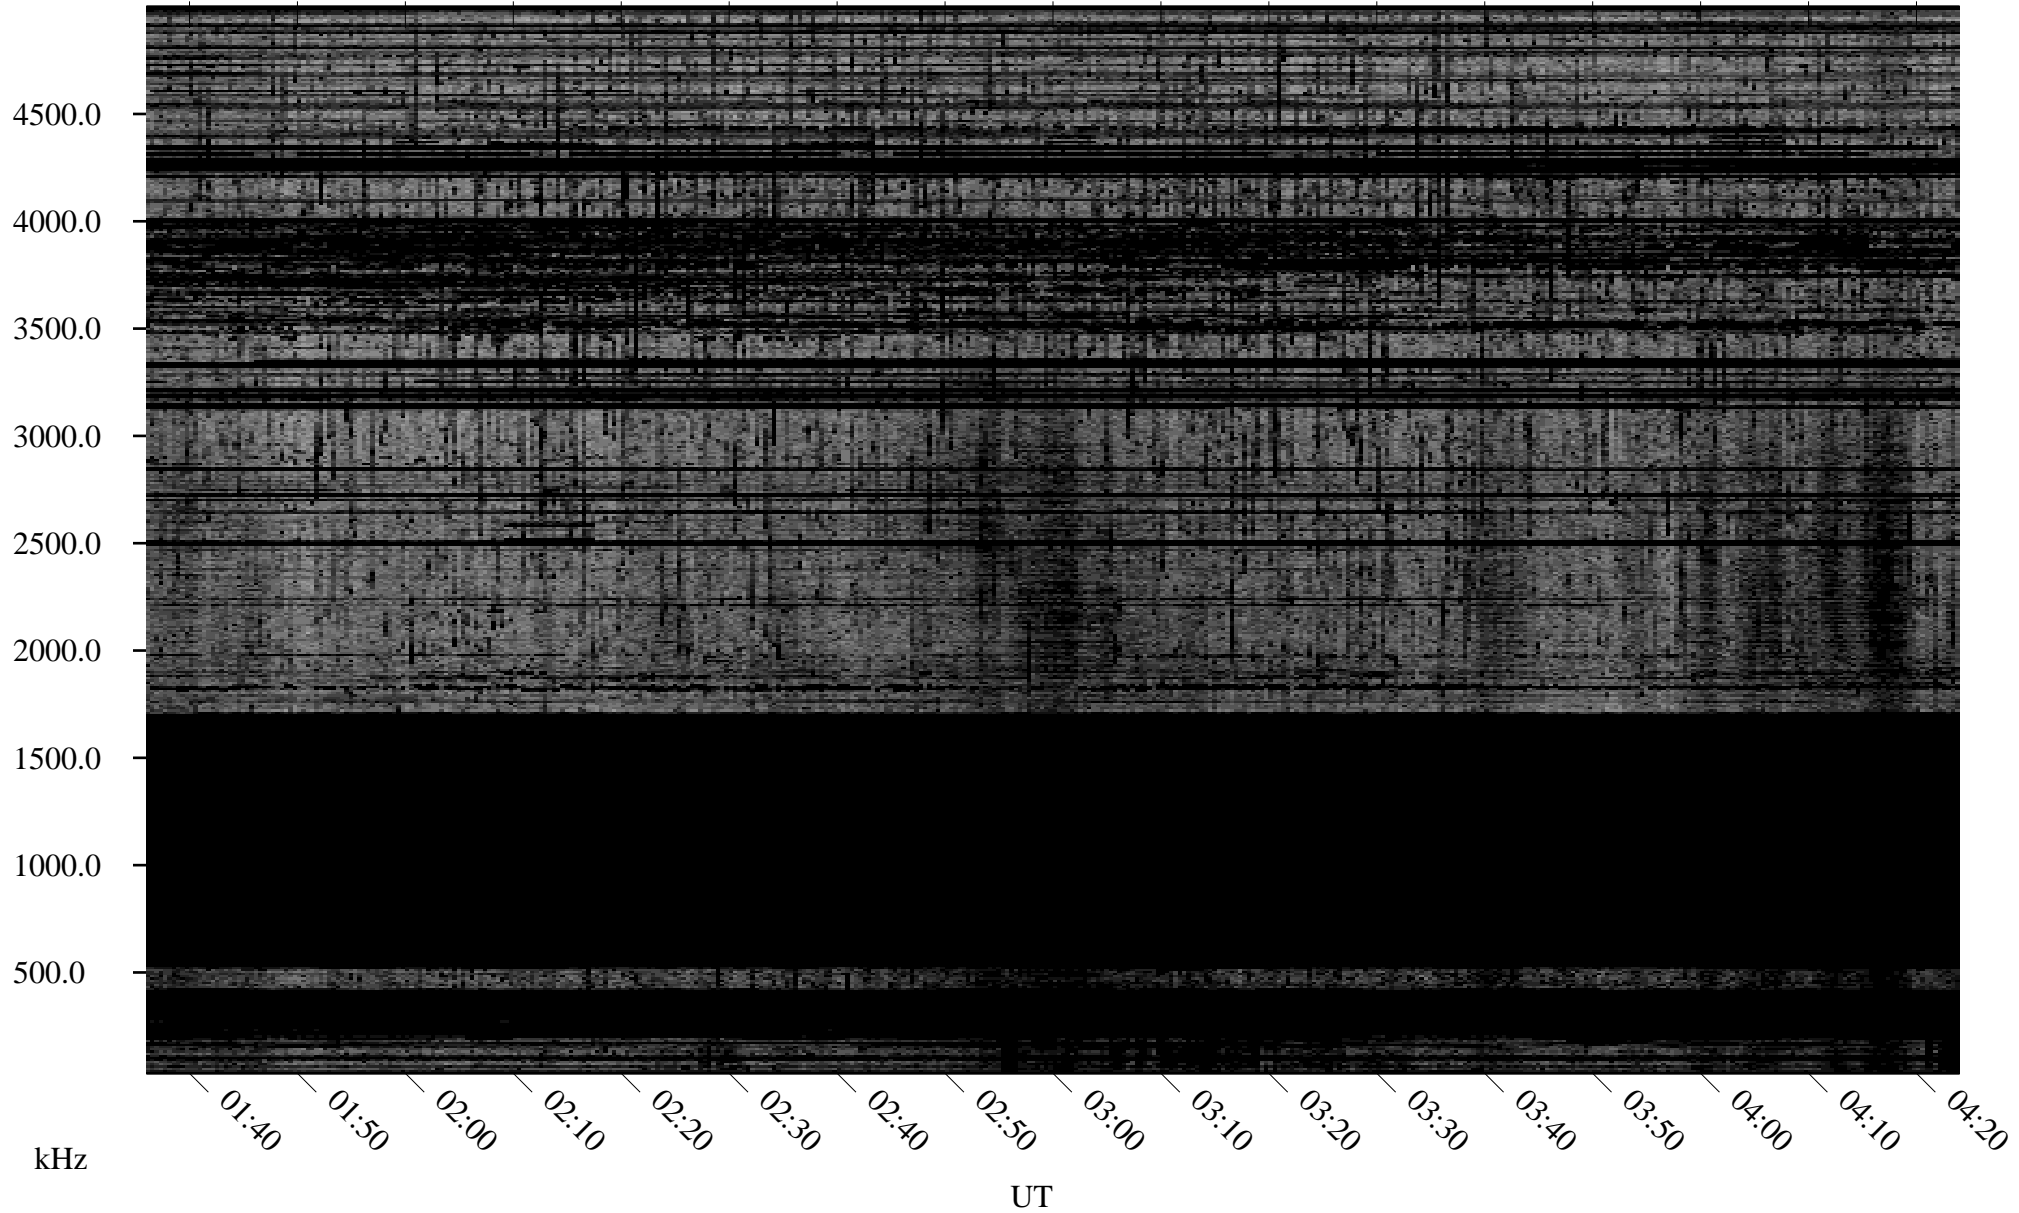

10/04/2009 Churchill, Manitoba

Linear Scale Black = 161 White = 15

ch092771.r00SUm max_12

Page 1

10/04/2009 Churchill, Manitoba

Linear Scale Black = 161 White = 15

ch092771l.r00SUm max_12

Page 2

10/05/2009 Churchill, Manitoba

Linear Scale Black = 161 White = 15

ch092771l.r00SUm max_12

Page 3

10/05/2009 Churchill, Manitoba

Linear Scale Black = 161 White = 15

ch092771.r00SUm max_12

Page 4

10/05/2009 Churchill, Manitoba

Linear Scale Black = 161 White = 15

ch092771l.r00SUm max_12

Page 5

10/05/2009 Churchill, Manitoba

Linear Scale Black = 161 White = 15

ch092771l.r00SUm max_12

Page 6

10/05/2009 Churchill, Manitoba

Linear Scale Black = 161 White = 15

ch092771l.r00SUm max_12

Page 7

10/05/2009 Churchill, Manitoba

Linear Scale Black = 161 White = 15

ch092771l.r00SUm max_12

Page 8