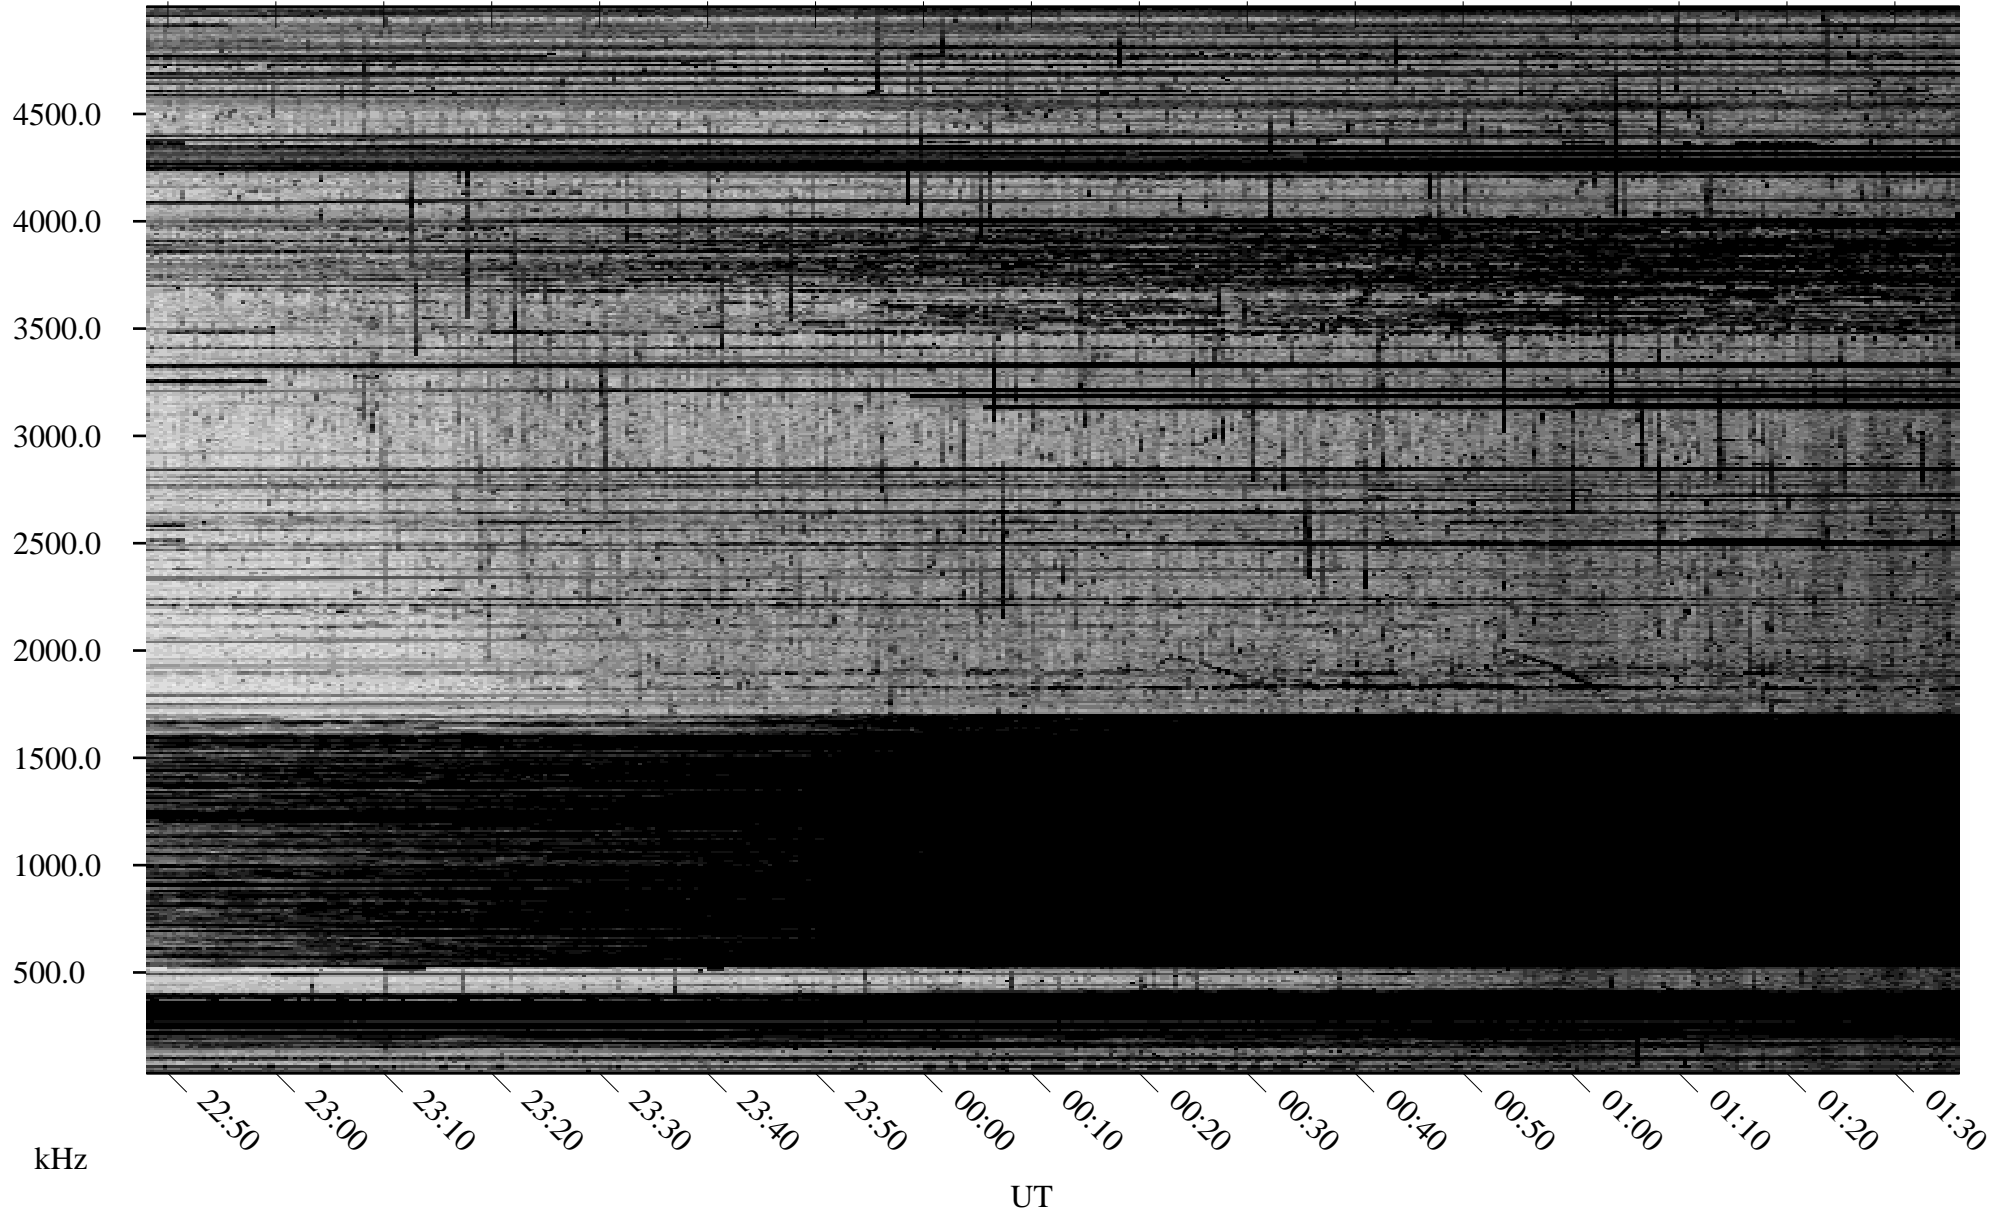

10/04/2009 Churchill, Manitoba

Linear Scale Black = 161 White = 15

ch092771.r00SUm max_12

Page 1

10/04/2009 Churchill, Manitoba

Linear Scale Black = 161 White = 15

ch092771l.r00SUm max_12

Page 2

10/05/2009 Churchill, Manitoba

Linear Scale Black = 161 White = 15

ch092771l.r00SUm max_12

Page 3

10/05/2009 Churchill, Manitoba

Linear Scale Black = 161 White = 15

ch092771.r00SUm max_12

Page 4

10/05/2009 Churchill, Manitoba

Linear Scale Black = 161 White = 15

ch092771l.r00SUm max_12

Page 5

10/05/2009 Churchill, Manitoba

Linear Scale Black = 161 White = 15

ch092771l.r00SUm max_12

Page 6

10/05/2009 Churchill, Manitoba

Linear Scale Black = 161 White = 15

ch092771l.r00SUm max_12

Page 7

10/05/2009 Churchill, Manitoba

Linear Scale Black = 161 White = 15

ch092771l.r00SUm max_12

Page 8