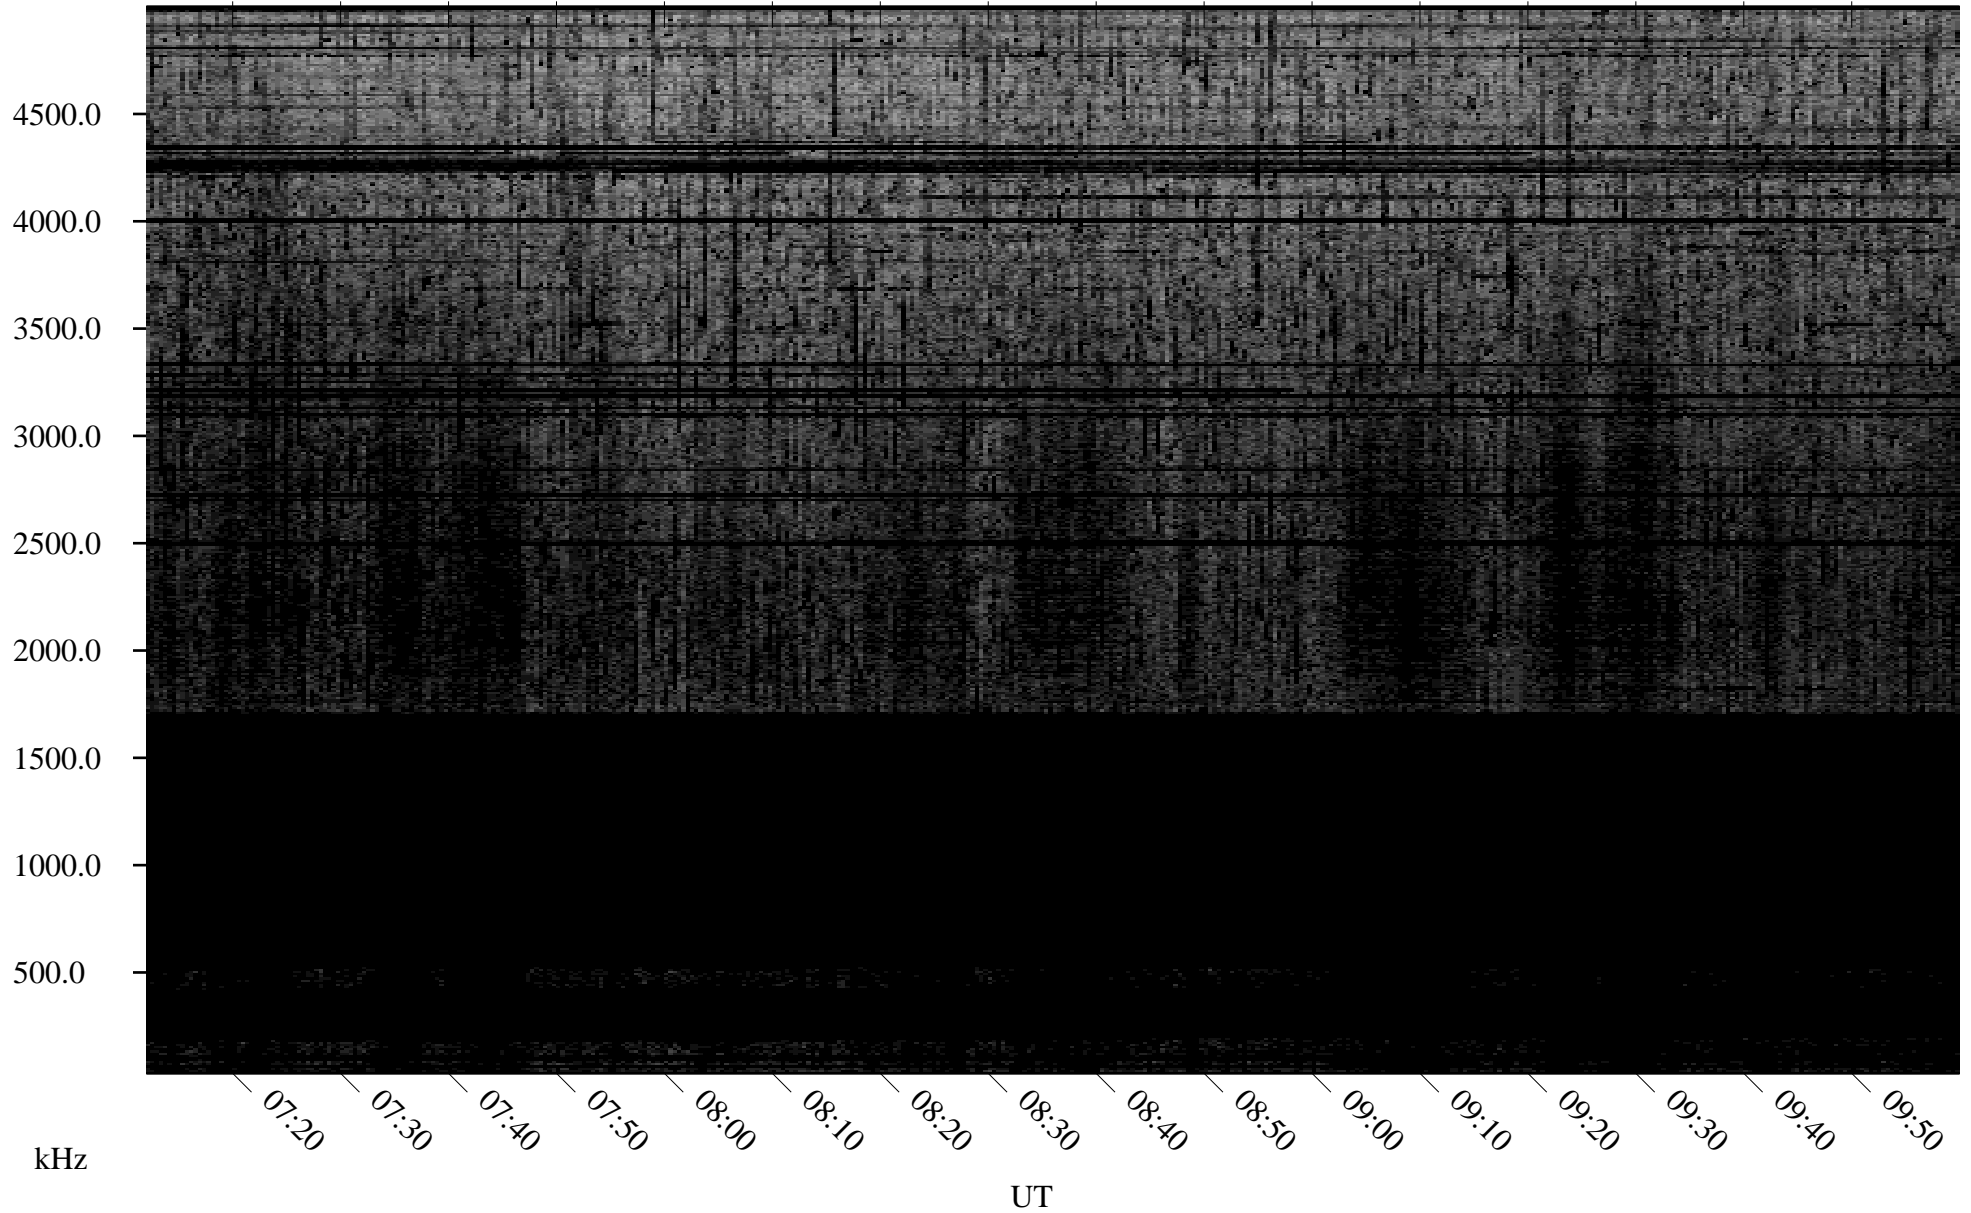

10/05/2009 Churchill, Manitoba

Linear Scale Black = 161 White = 15

ch09278l.r00SUm max_12

Page 1

10/05/2009 Churchill, Manitoba

Linear Scale Black = 161 White = 15

ch092781.r00SUm max_12

Page 2

10/06/2009 Churchill, Manitoba

Linear Scale Black = 161 White = 15

ch09278l.r00SUm max_12

Page 3

10/06/2009 Churchill, Manitoba

Linear Scale Black = 161 White = 15

ch09278l.r00SUm max_12

Page 4

10/06/2009 Churchill, Manitoba

Linear Scale Black = 161 White = 15

ch092781.r00SUm max_12

Page 5

10/06/2009 Churchill, Manitoba

Linear Scale Black = 161 White = 15

ch09278l.r00SUm max_12

Page 6

10/06/2009 Churchill, Manitoba

Linear Scale Black = 161 White = 15

ch09278l.r00SUm max_12

Page 7

10/06/2009 Churchill, Manitoba

Linear Scale Black = 161 White = 15

ch09278l.r00SUm max_12