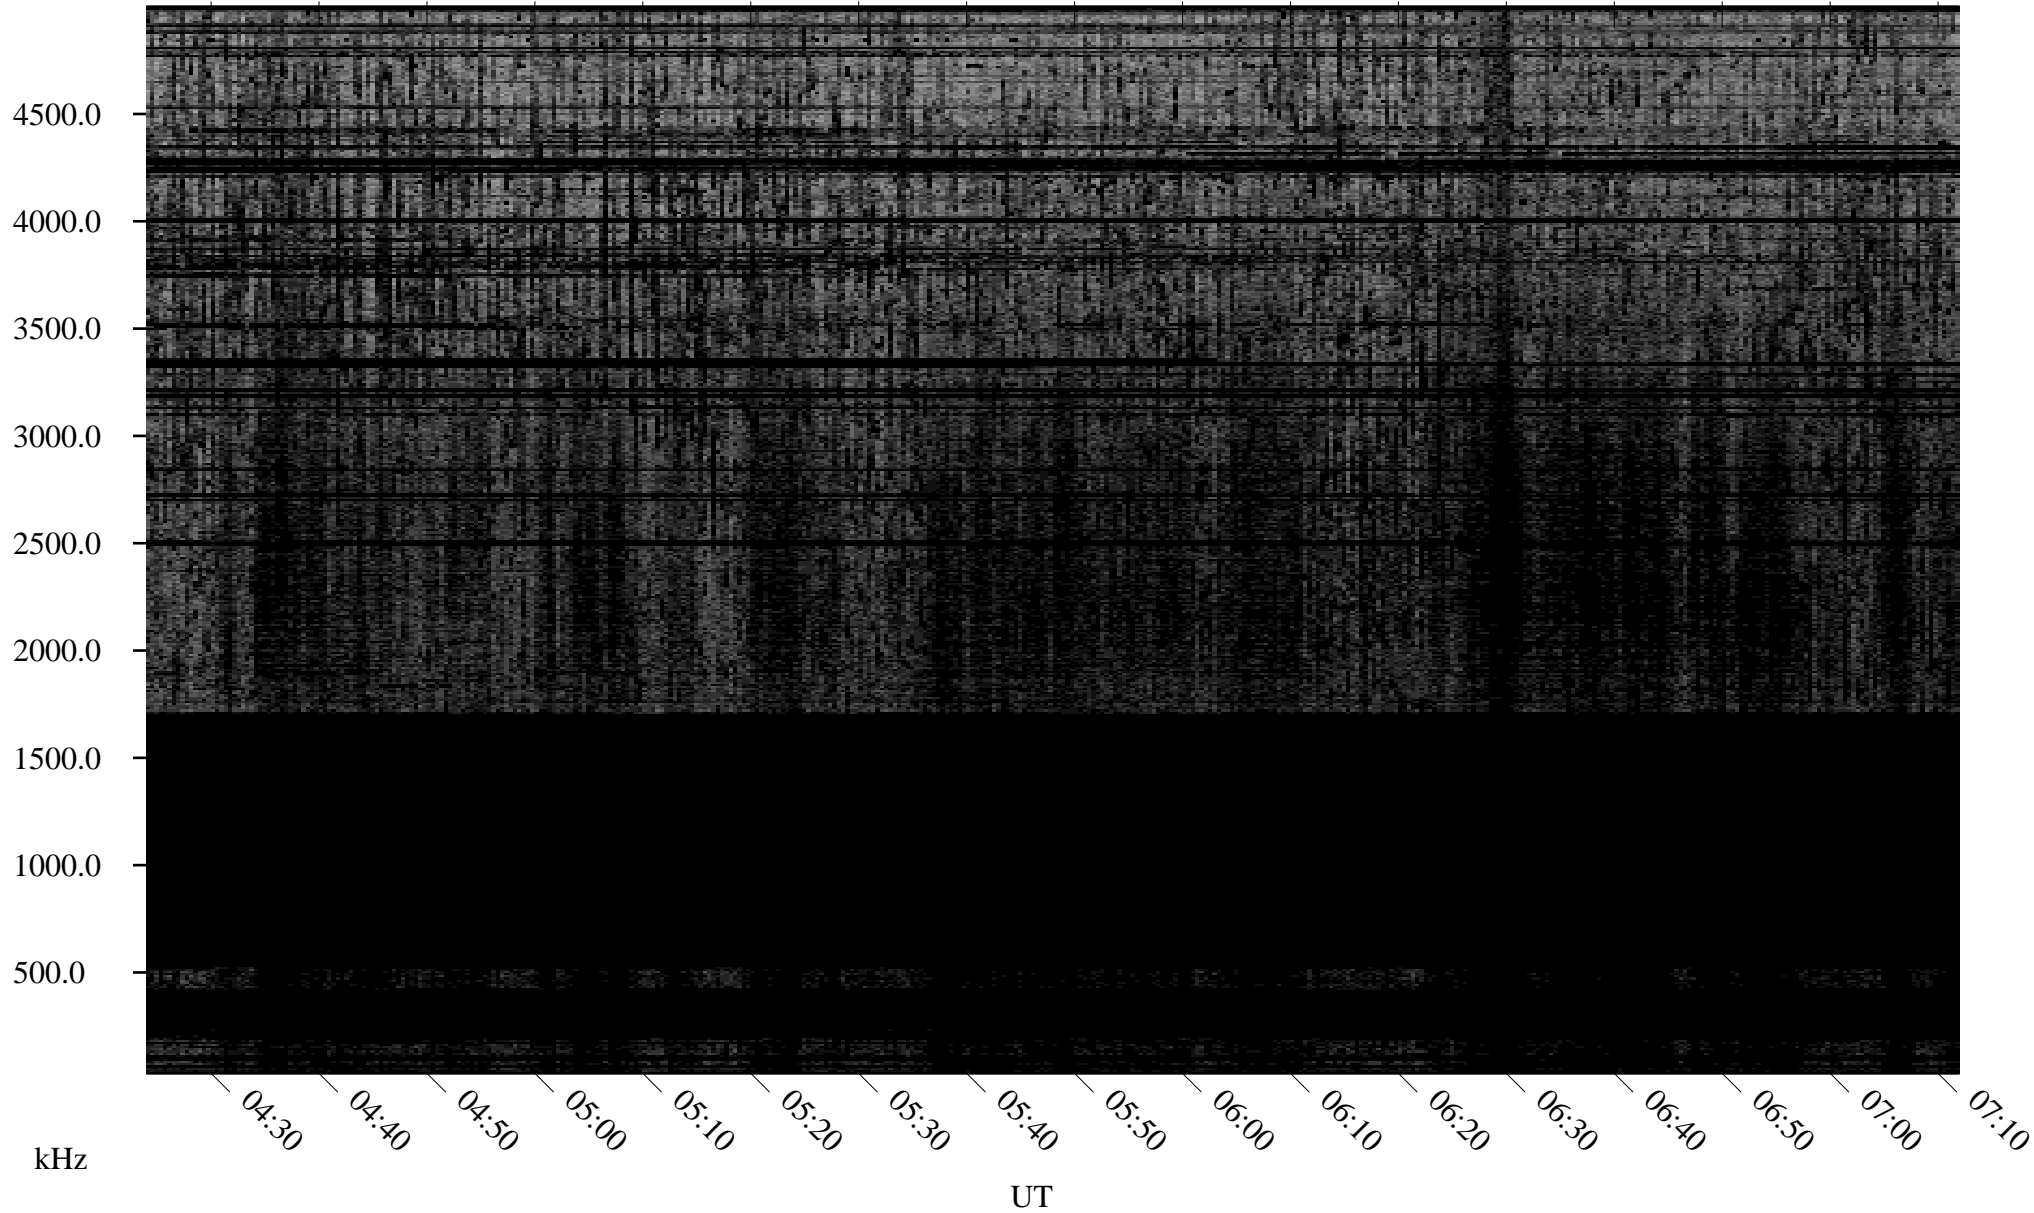

10/05/2009 Churchill, Manitoba

Linear Scale Black = 161 White = 15

ch09278l.r00SUm max_12

Page 1

10/05/2009 Churchill, Manitoba

Linear Scale Black = 161 White = 15

ch092781.r00SUm max_12

Page 2

10/06/2009 Churchill, Manitoba

Linear Scale Black = 161 White = 15

ch09278l.r00SUm max_12

Page 3

10/06/2009 Churchill, Manitoba

Linear Scale Black = 161 White = 15

ch09278l.r00SUm max_12

Page 4

10/06/2009 Churchill, Manitoba

Linear Scale Black = 161 White = 15

ch092781.r00SUm max_12

Page 5

10/06/2009 Churchill, Manitoba

Linear Scale Black = 161 White = 15

ch09278l.r00SUm max_12

Page 6

10/06/2009 Churchill, Manitoba

Linear Scale Black = 161 White = 15

ch09278l.r00SUm max_12

Page 7

10/06/2009 Churchill, Manitoba

Linear Scale Black = 161 White = 15

ch09278l.r00SUm max_12