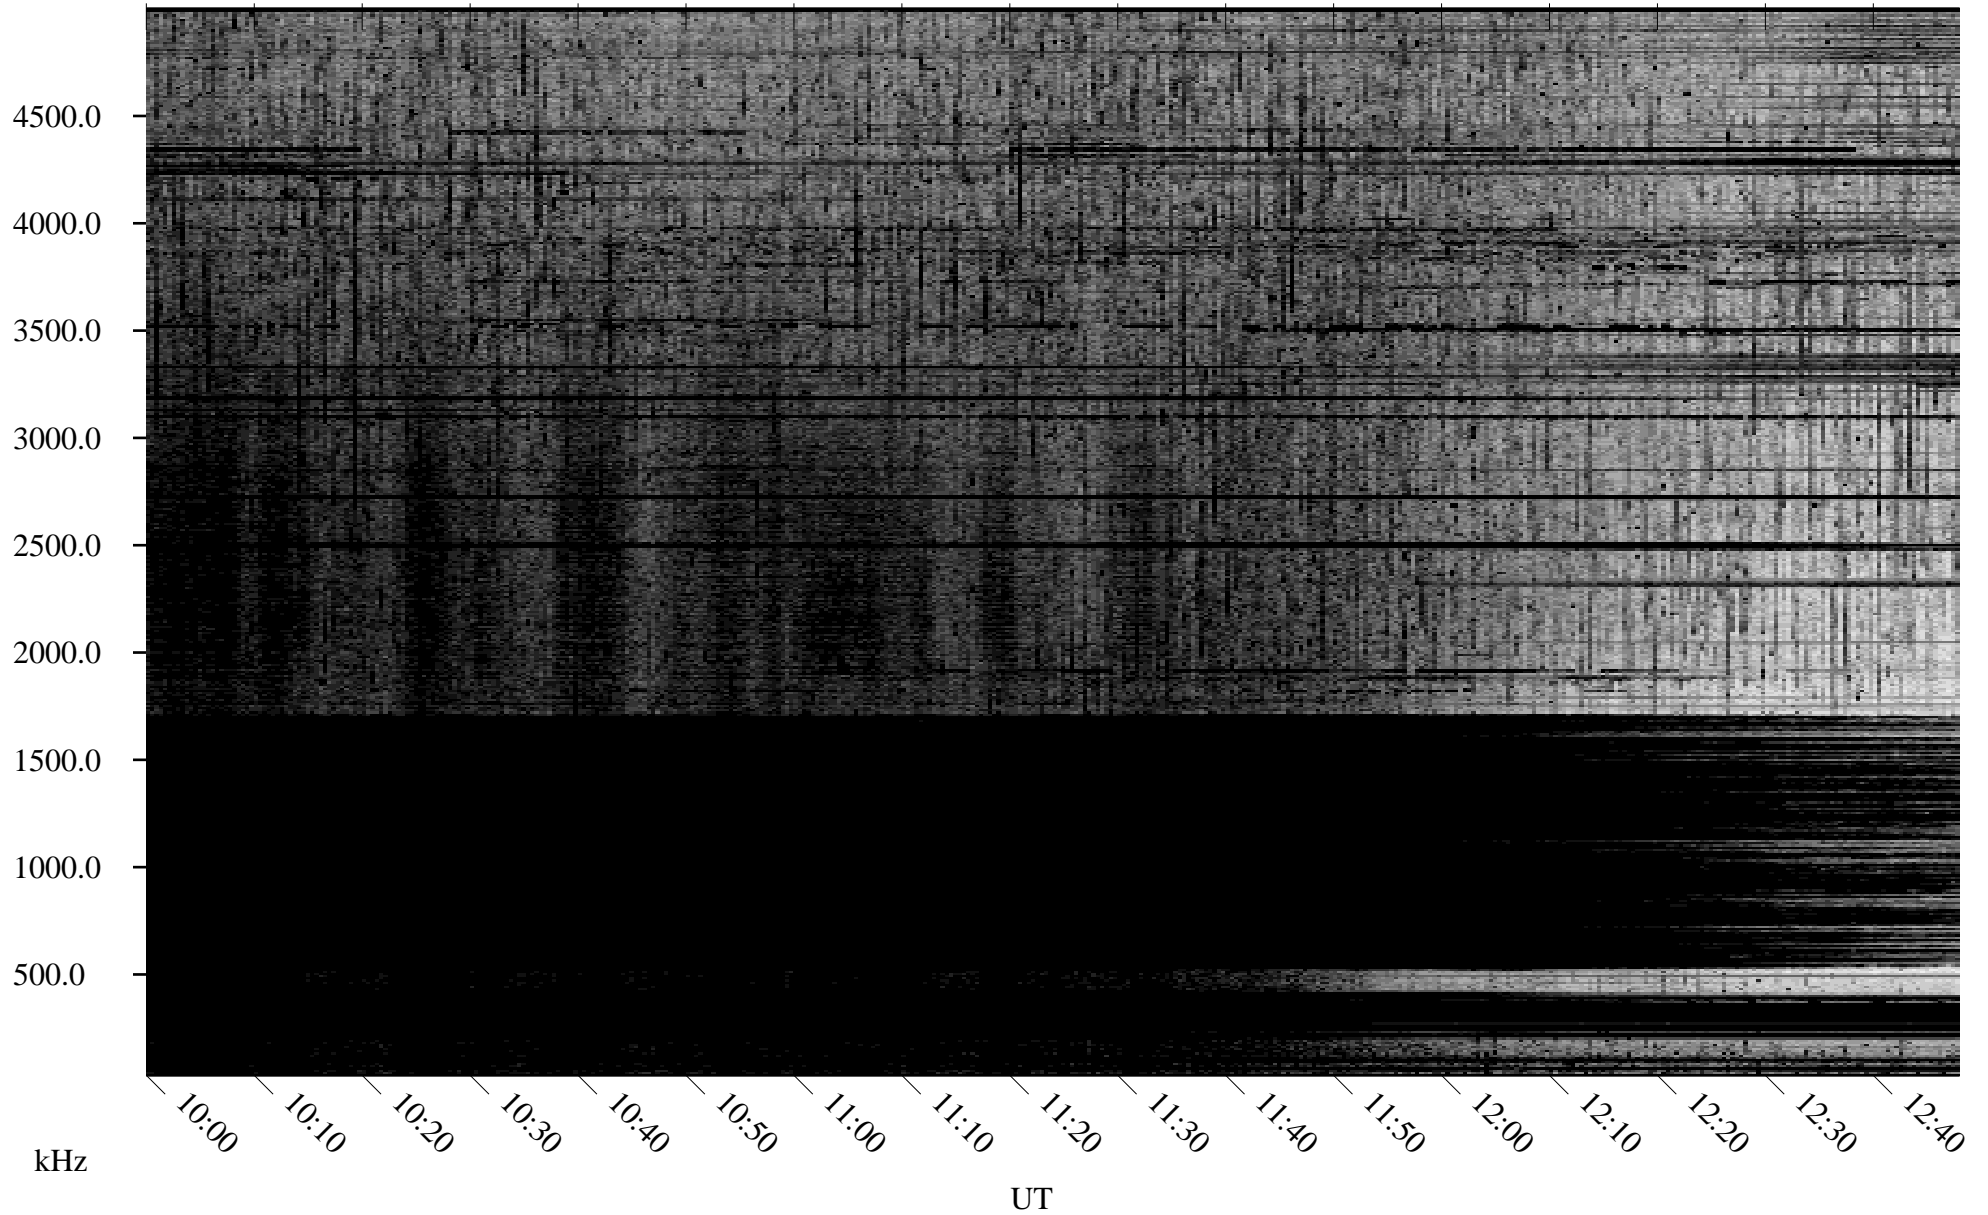

10/06/2009 Churchill, Manitoba

Linear Scale Black = 161 White = 15

ch09278l.r00SUm max_12

Page 3

10/06/2009 Churchill, Manitoba

Linear Scale Black = 161 White = 15

ch09278l.r00SUm max_12

Page 4

10/06/2009 Churchill, Manitoba

Linear Scale Black = 161 White = 15

ch092781.r00SUm max_12

Page 5

10/06/2009 Churchill, Manitoba

Linear Scale Black = 161 White = 15

ch09278l.r00SUm max_12

Page 6

10/06/2009 Churchill, Manitoba

Linear Scale Black = 161 White = 15

ch09278l.r00SUm max_12

Page 7

10/06/2009 Churchill, Manitoba

Linear Scale Black = 161 White = 15

ch09278l.r00SUm max_12