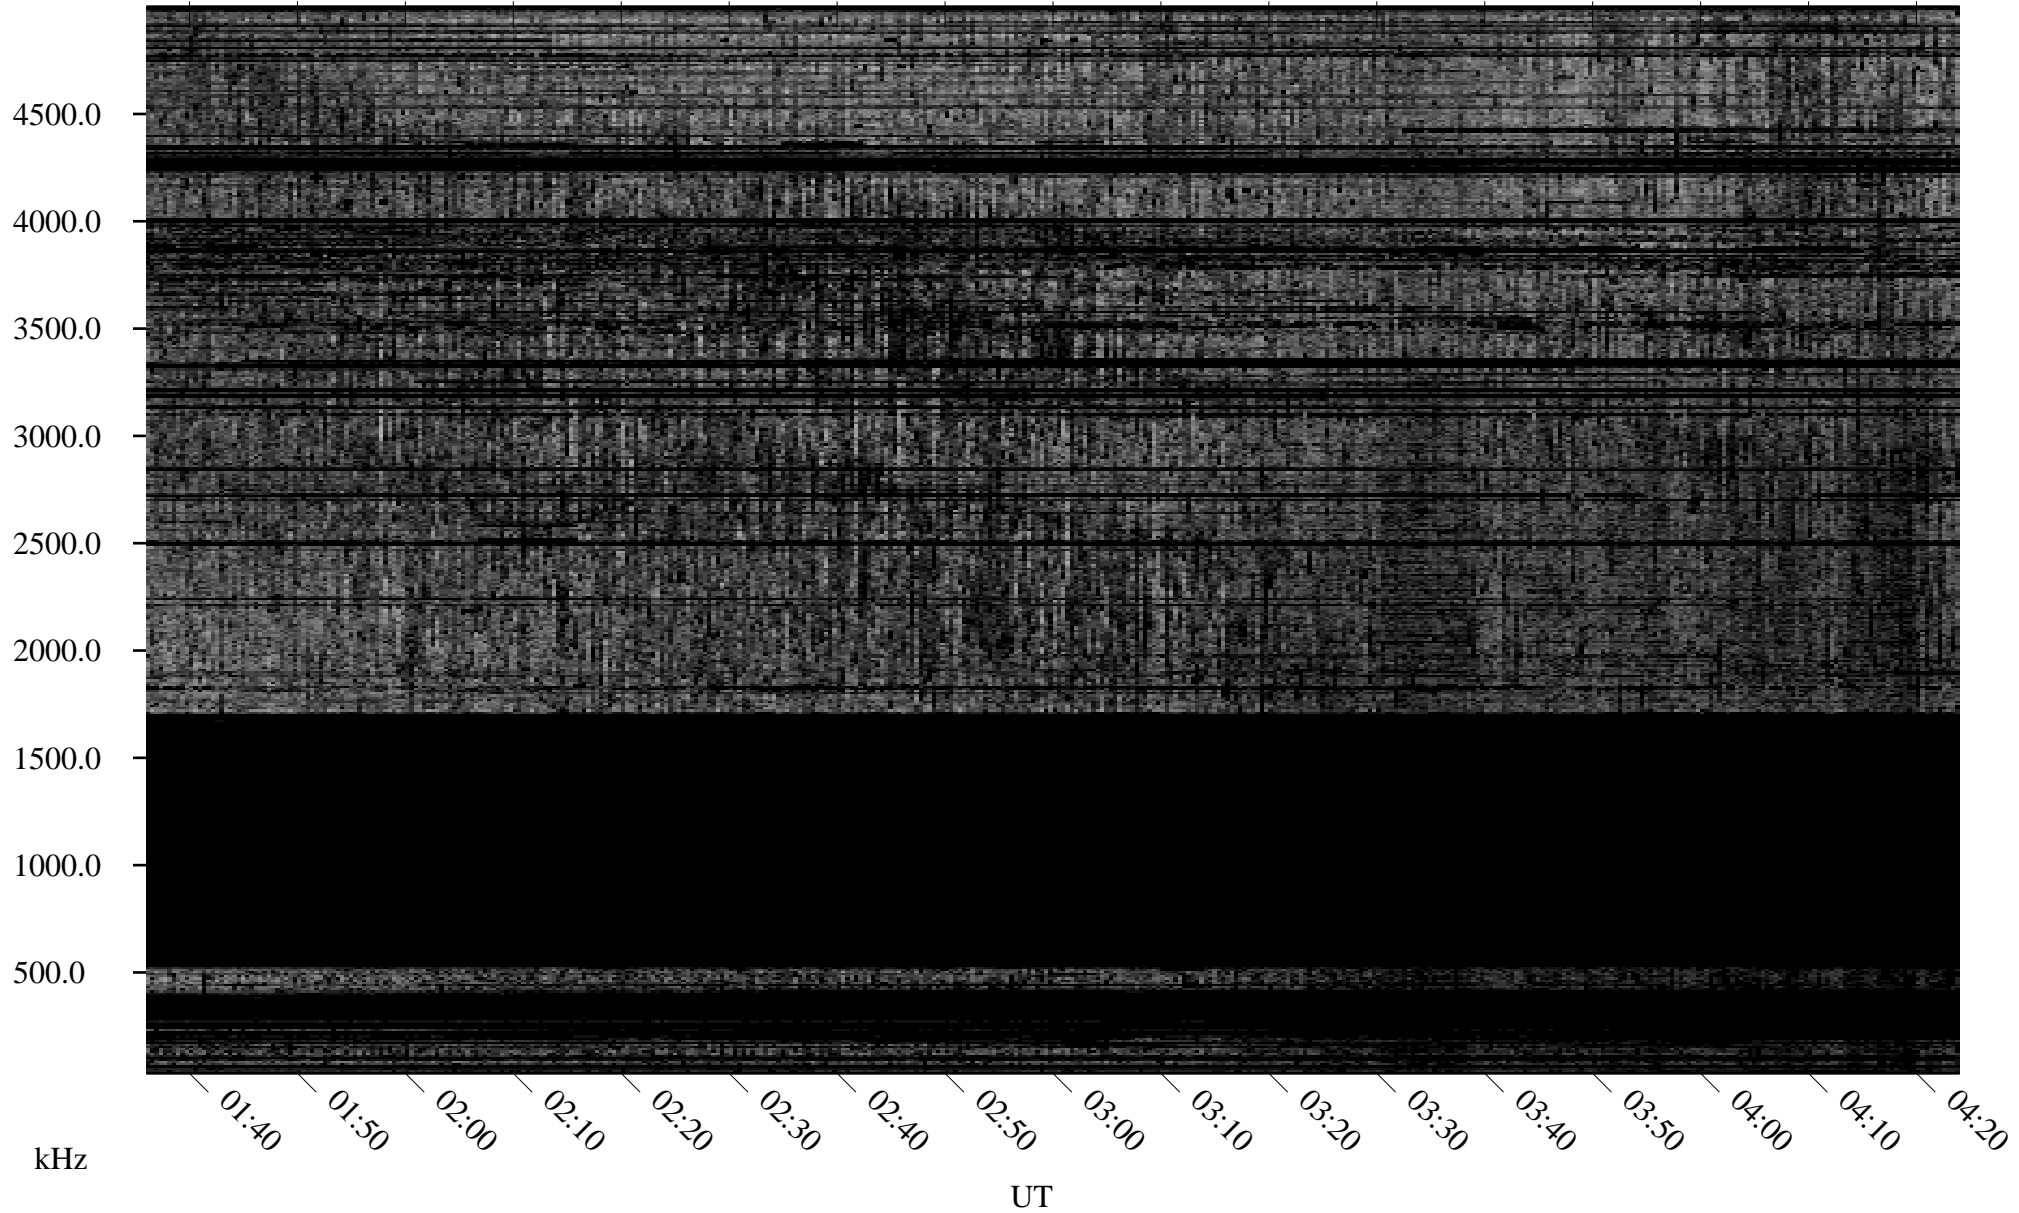

10/05/2009 Churchill, Manitoba

Linear Scale Black = 161 White = 15

ch09278l.r00SUm max_12

Page 1

10/05/2009 Churchill, Manitoba

Linear Scale Black = 161 White = 15

ch092781.r00SUm max_12

Page 2

10/06/2009 Churchill, Manitoba

Linear Scale Black = 161 White = 15

ch09278l.r00SUm max_12

Page 3

10/06/2009 Churchill, Manitoba

Linear Scale Black = 161 White = 15

ch09278l.r00SUm max_12

Page 4

10/06/2009 Churchill, Manitoba

Linear Scale Black = 161 White = 15

ch092781.r00SUm max_12

Page 5

10/06/2009 Churchill, Manitoba

Linear Scale Black = 161 White = 15

ch09278l.r00SUm max_12

Page 6

10/06/2009 Churchill, Manitoba

Linear Scale Black = 161 White = 15

ch09278l.r00SUm max_12

Page 7

10/06/2009 Churchill, Manitoba

Linear Scale Black = 161 White = 15

ch09278l.r00SUm max_12