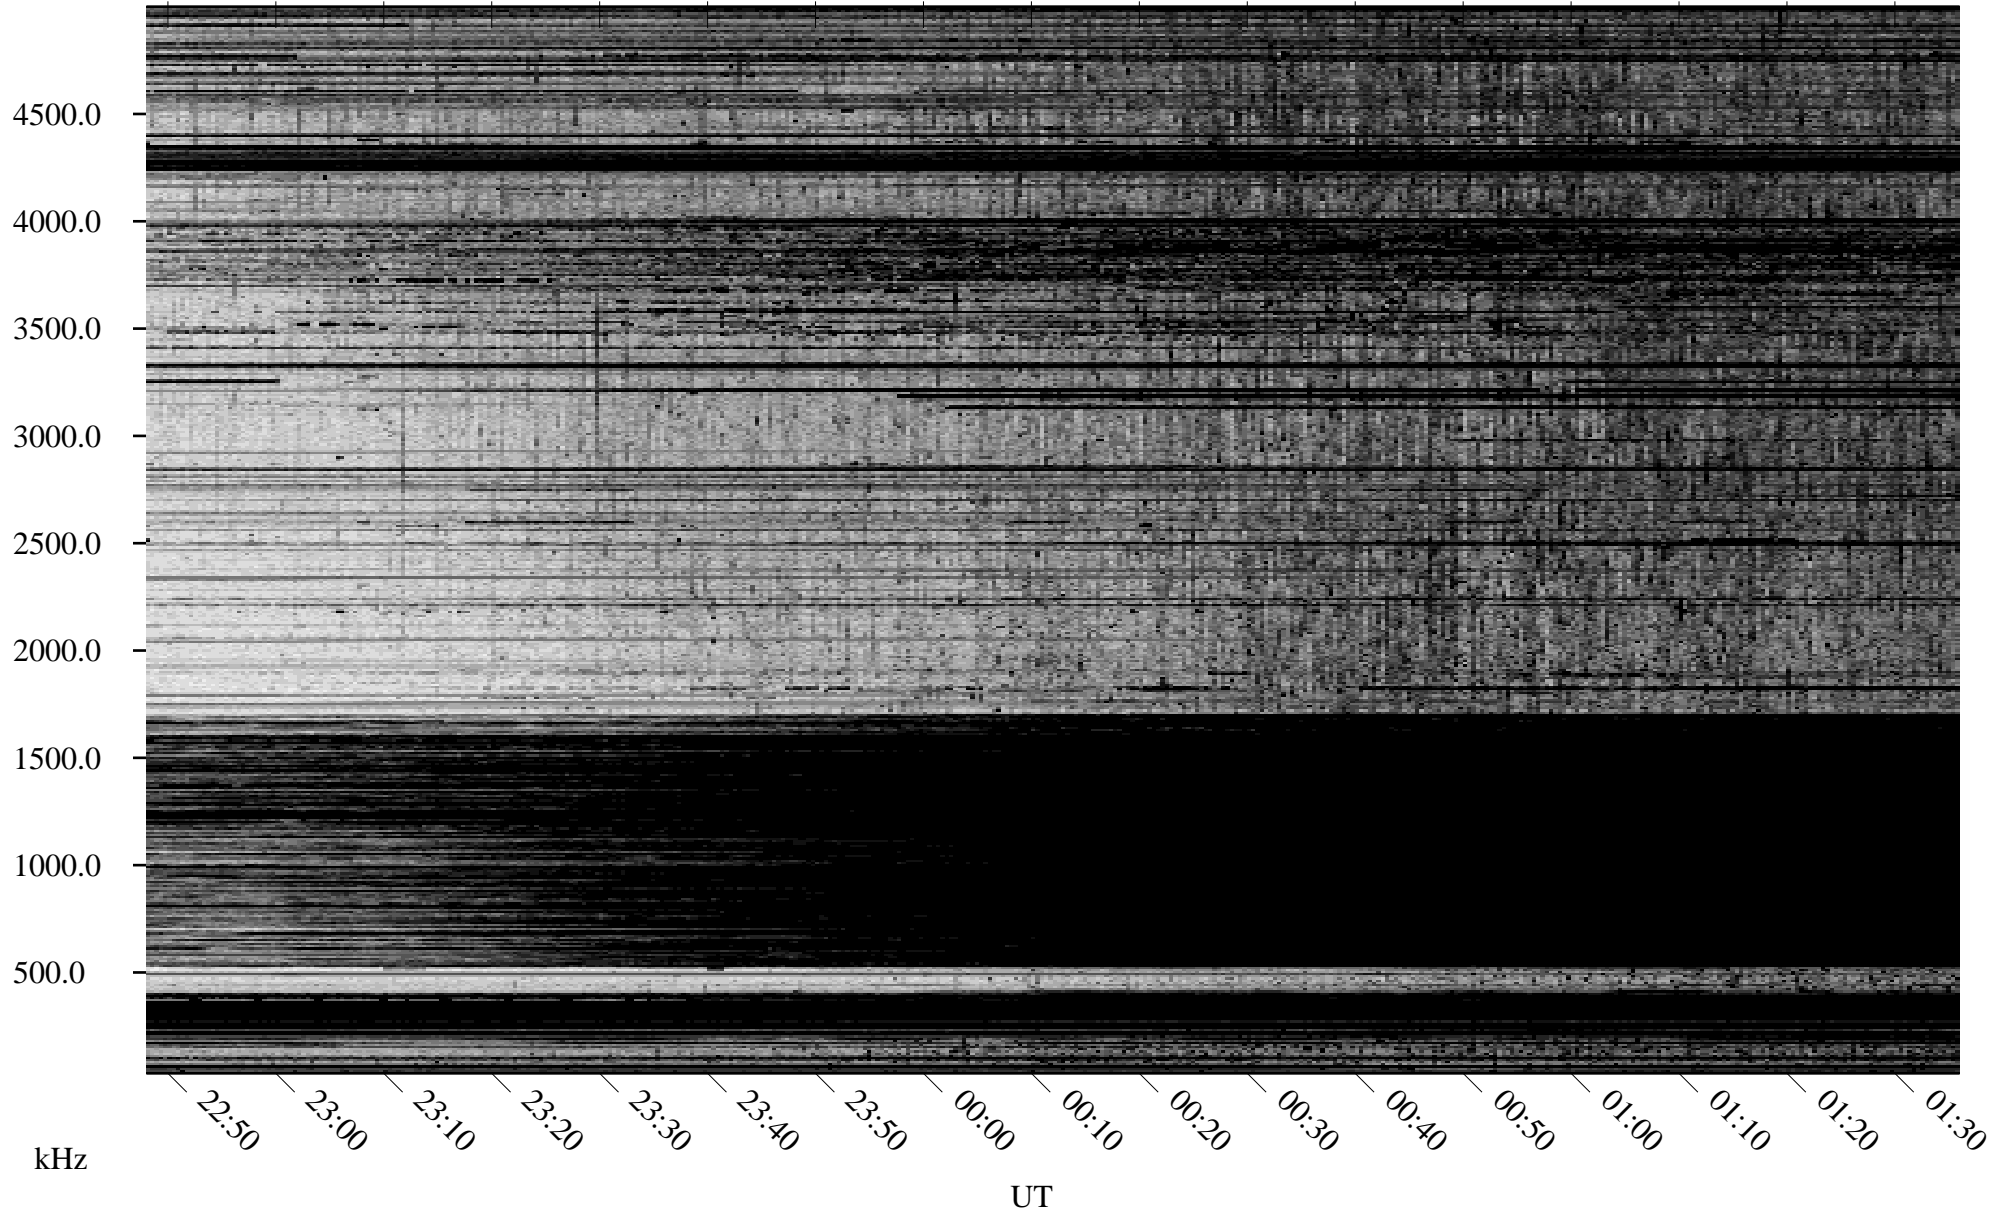

10/05/2009 Churchill, Manitoba

Linear Scale Black = 161 White = 15

ch09278l.r00SUm max_12

Page 1

10/05/2009 Churchill, Manitoba

Linear Scale Black = 161 White = 15

ch092781.r00SUm max_12

Page 2

10/06/2009 Churchill, Manitoba

Linear Scale Black = 161 White = 15

ch09278l.r00SUm max_12

Page 3

10/06/2009 Churchill, Manitoba

Linear Scale Black = 161 White = 15

ch09278l.r00SUm max_12

Page 4

10/06/2009 Churchill, Manitoba

Linear Scale Black = 161 White = 15

ch092781.r00SUm max_12

Page 5

10/06/2009 Churchill, Manitoba

Linear Scale Black = 161 White = 15

ch09278l.r00SUm max_12

Page 6

10/06/2009 Churchill, Manitoba

Linear Scale Black = 161 White = 15

ch09278l.r00SUm max_12

Page 7

10/06/2009 Churchill, Manitoba

Linear Scale Black = 161 White = 15

ch09278l.r00SUm max_12