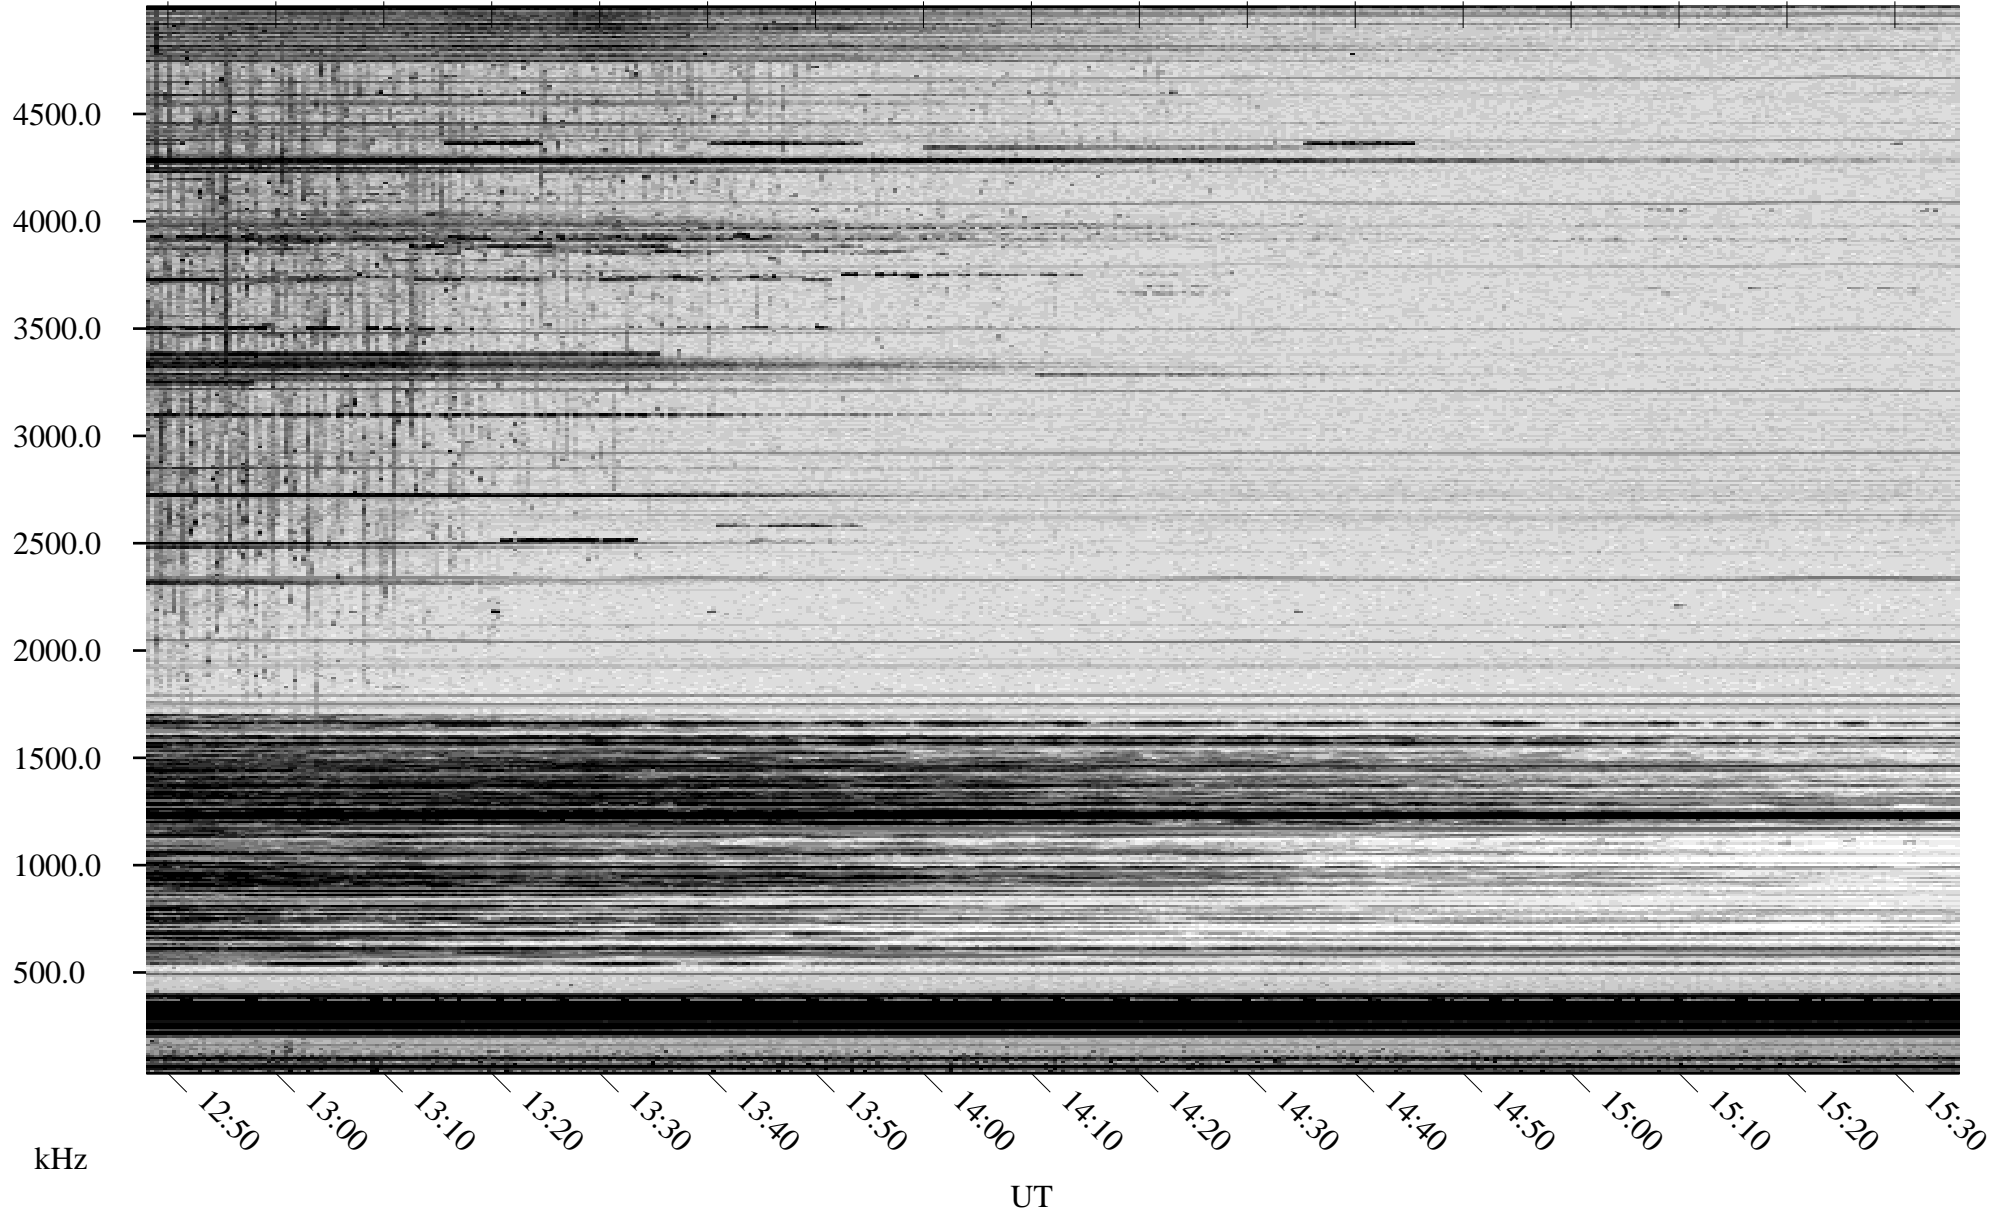

10/05/2009 Churchill, Manitoba

Linear Scale Black = 161 White = 15

ch09278l.r00SUm max_12

Page 1

10/05/2009 Churchill, Manitoba

Linear Scale Black = 161 White = 15

ch092781.r00SUm max_12

Page 2

10/06/2009 Churchill, Manitoba

Linear Scale Black = 161 White = 15

ch09278l.r00SUm max_12

Page 3

10/06/2009 Churchill, Manitoba

Linear Scale Black = 161 White = 15

ch09278l.r00SUm max_12

Page 4

10/06/2009 Churchill, Manitoba

Linear Scale Black = 161 White = 15

ch092781.r00SUm max_12

Page 5

10/06/2009 Churchill, Manitoba

Linear Scale Black = 161 White = 15

ch09278l.r00SUm max_12

Page 6

10/06/2009 Churchill, Manitoba

Linear Scale Black = 161 White = 15

ch09278l.r00SUm max_12

Page 7

10/06/2009 Churchill, Manitoba

Linear Scale Black = 161 White = 15

ch09278l.r00SUm max_12