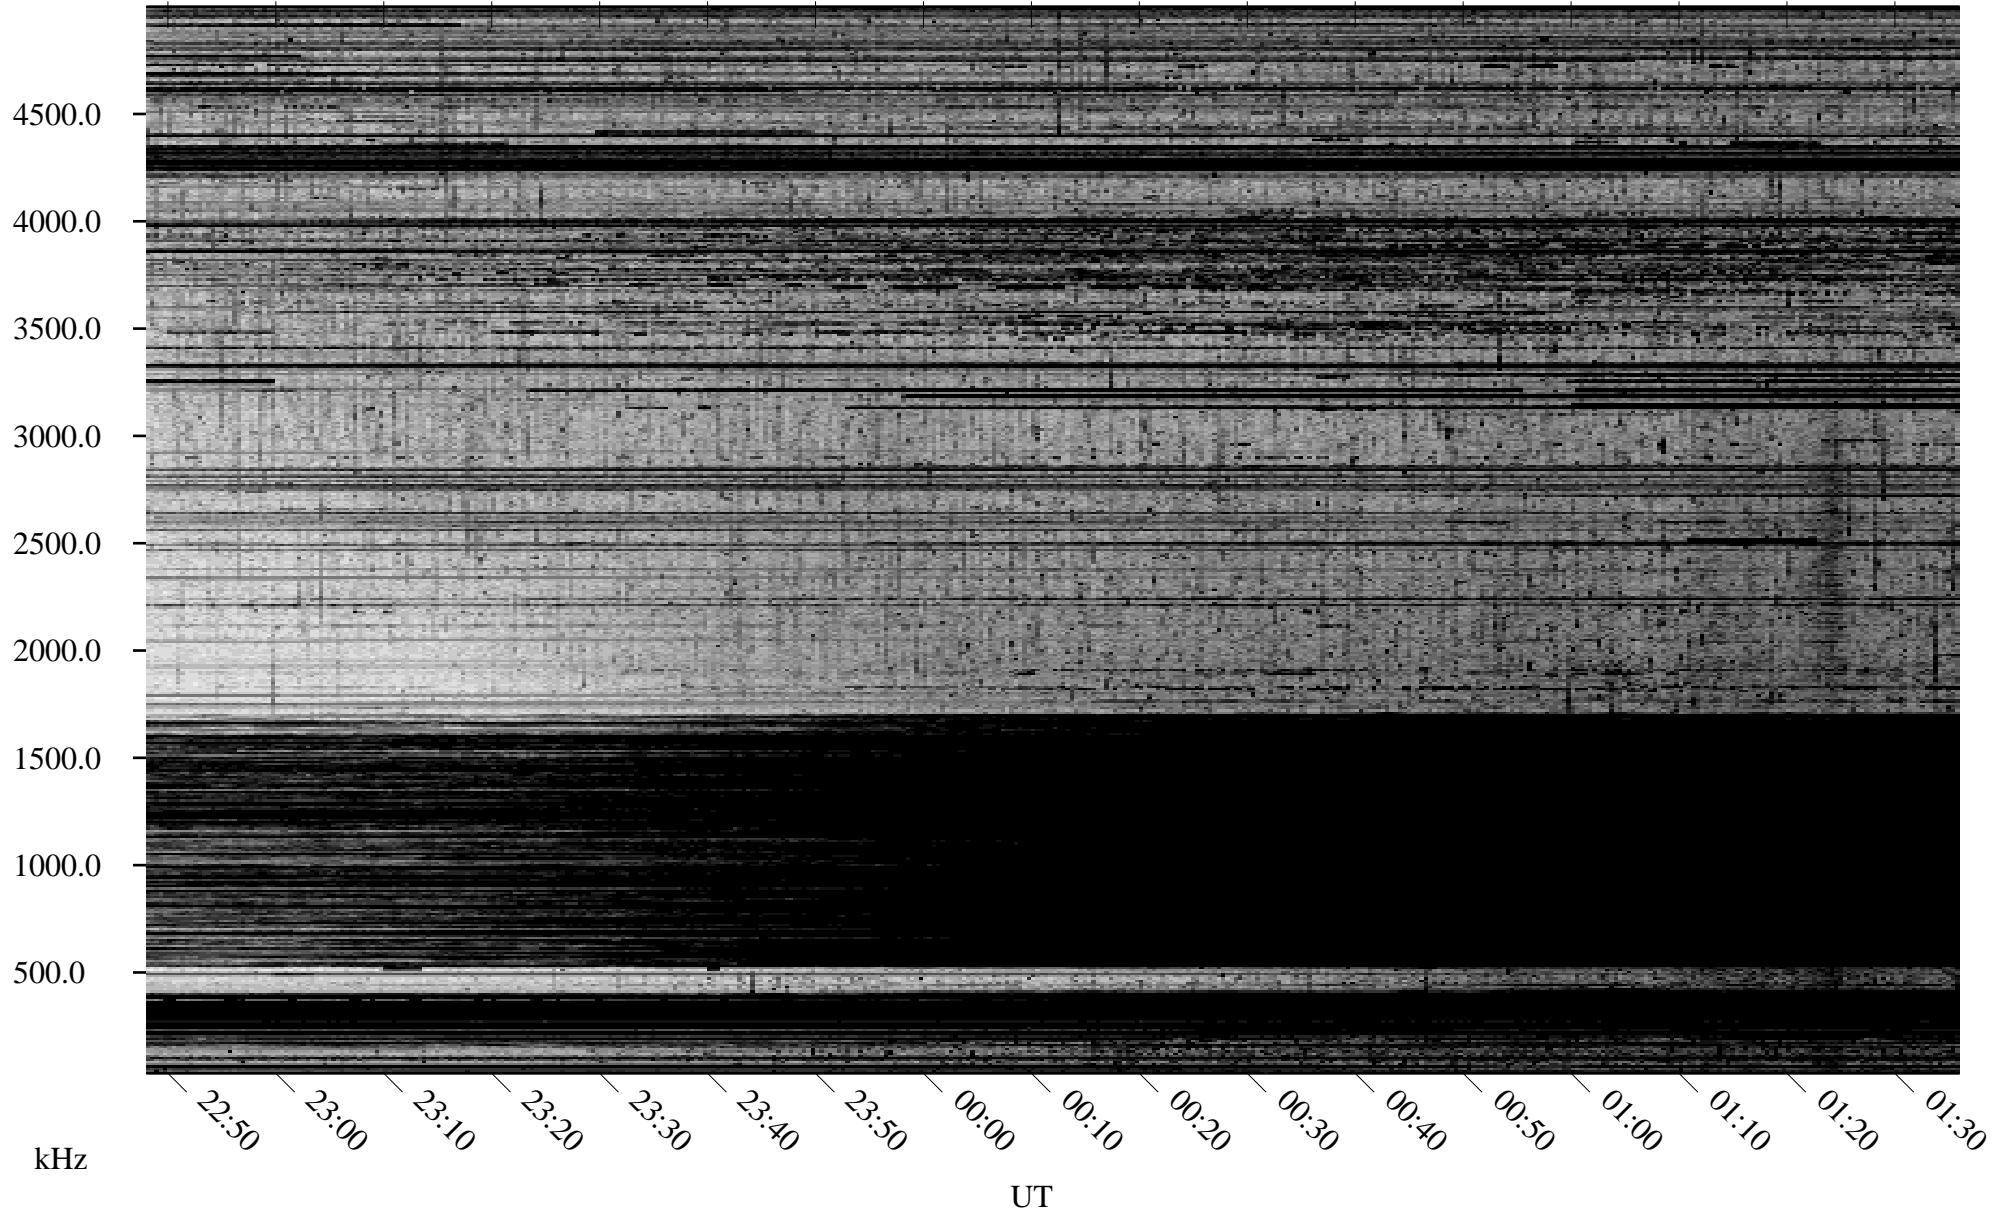

10/06/2009 Churchill, Manitoba

Linear Scale Black = 161 White = 15

ch09279l.r00SUm max_12

Page 1

10/06/2009 Churchill, Manitoba

Linear Scale Black = 161 White = 15

ch09279l.r00SUm max_12

Page 2

10/07/2009 Churchill, Manitoba

Linear Scale Black = 161 White = 15

ch09279l.r00SUm max_12

Page 3

10/07/2009 Churchill, Manitoba

Linear Scale Black = 161 White = 15

ch09279l.r00SUm max_12

Page 4

10/07/2009 Churchill, Manitoba

Linear Scale Black = 161 White = 15

ch09279l.r00SUm max_12

Page 5

10/07/2009 Churchill, Manitoba

Linear Scale Black = 161 White = 15

ch09279l.r00SUm max_12

Page 6

10/07/2009 Churchill, Manitoba

Linear Scale Black = 161 White = 15

ch09279l.r00SUm max_12

Page 7

10/07/2009 Churchill, Manitoba

Linear Scale Black = 161 White = 15

ch09279l.r00SUm max_12