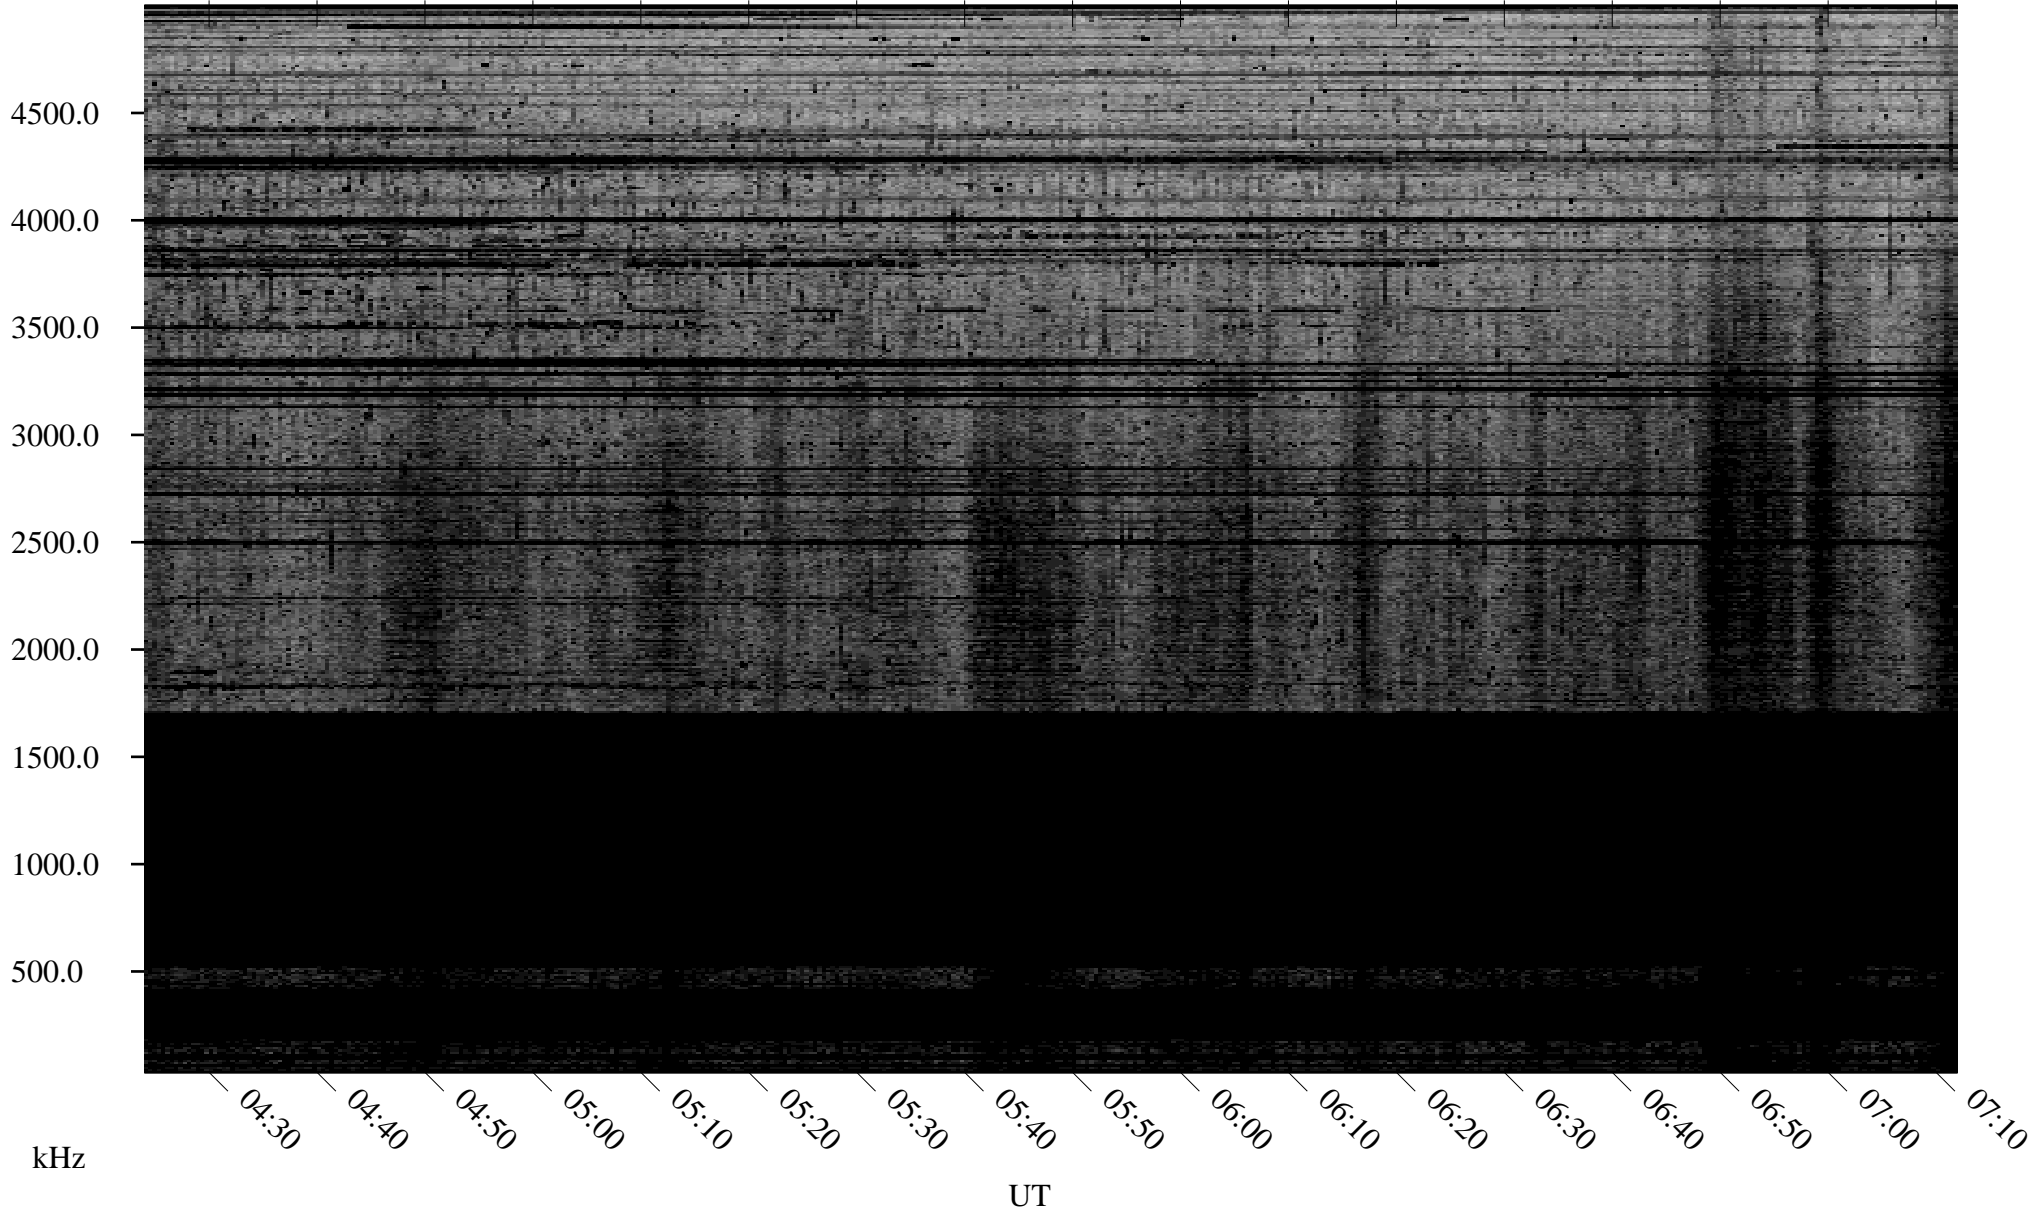

10/06/2009 Churchill, Manitoba

Linear Scale Black = 161 White = 15

ch09279l.r00SUm max_12

Page 1

10/06/2009 Churchill, Manitoba

Linear Scale Black = 161 White = 15

ch09279l.r00SUm max_12

Page 2

10/07/2009 Churchill, Manitoba

Linear Scale Black = 161 White = 15

ch09279l.r00SUm max_12

Page 3

10/07/2009 Churchill, Manitoba

Linear Scale Black = 161 White = 15

ch09279l.r00SUm max_12

Page 4

10/07/2009 Churchill, Manitoba

Linear Scale Black = 161 White = 15

ch09279l.r00SUm max_12

Page 5

10/07/2009 Churchill, Manitoba

Linear Scale Black = 161 White = 15

ch09279l.r00SUm max_12

Page 6

10/07/2009 Churchill, Manitoba

Linear Scale Black = 161 White = 15

ch09279l.r00SUm max_12

Page 7

10/07/2009 Churchill, Manitoba

Linear Scale Black = 161 White = 15

ch09279l.r00SUm max_12