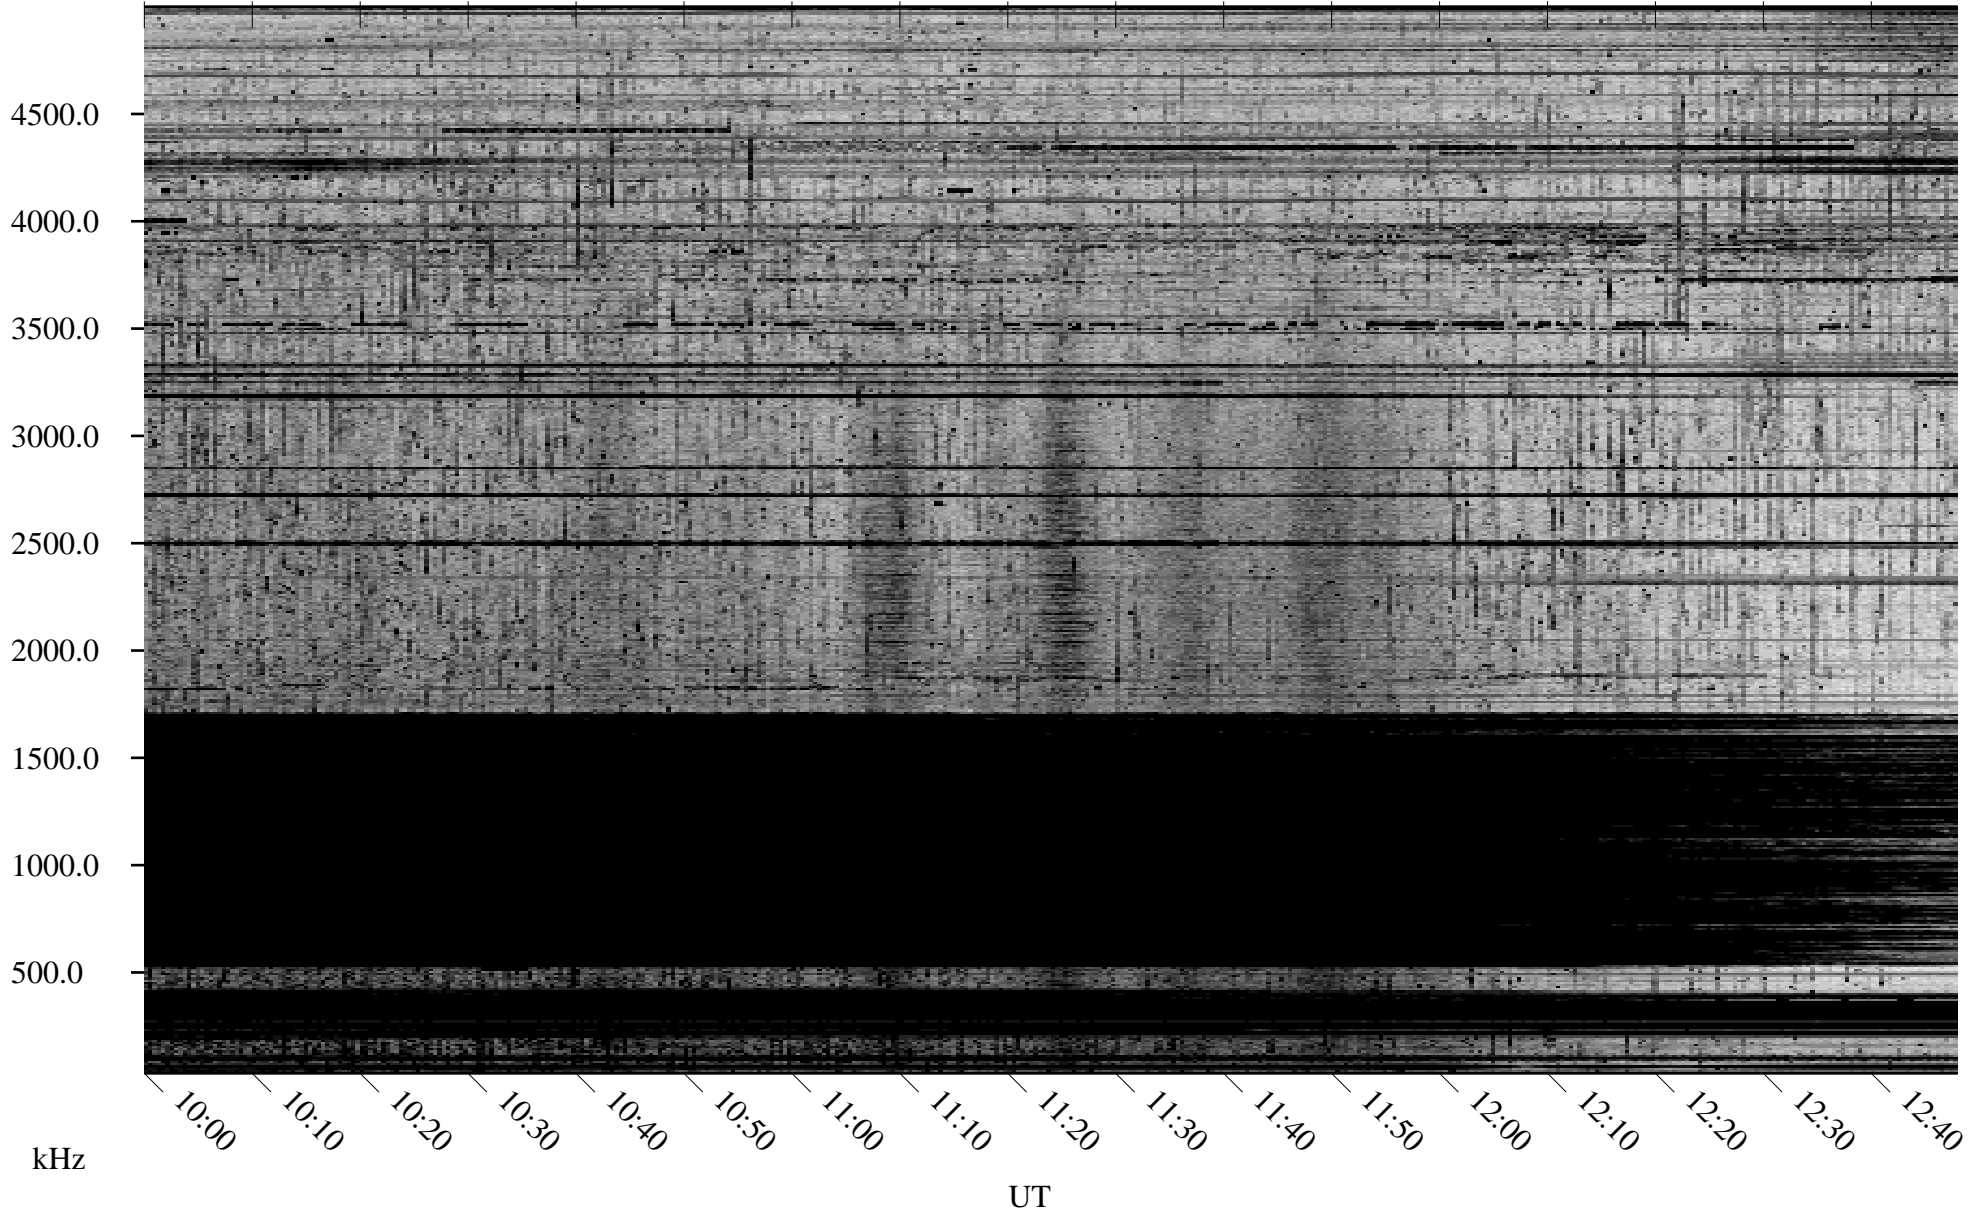

10/07/2009 Churchill, Manitoba

Linear Scale Black = 161 White = 15

ch09279l.r00SUm max_12

Page 5

10/07/2009 Churchill, Manitoba

Linear Scale Black = 161 White = 15

ch09279l.r00SUm max_12

Page 6

10/07/2009 Churchill, Manitoba

Linear Scale Black = 161 White = 15

ch09279l.r00SUm max_12

Page 7

10/07/2009 Churchill, Manitoba

Linear Scale Black = 161 White = 15

ch09279l.r00SUm max_12