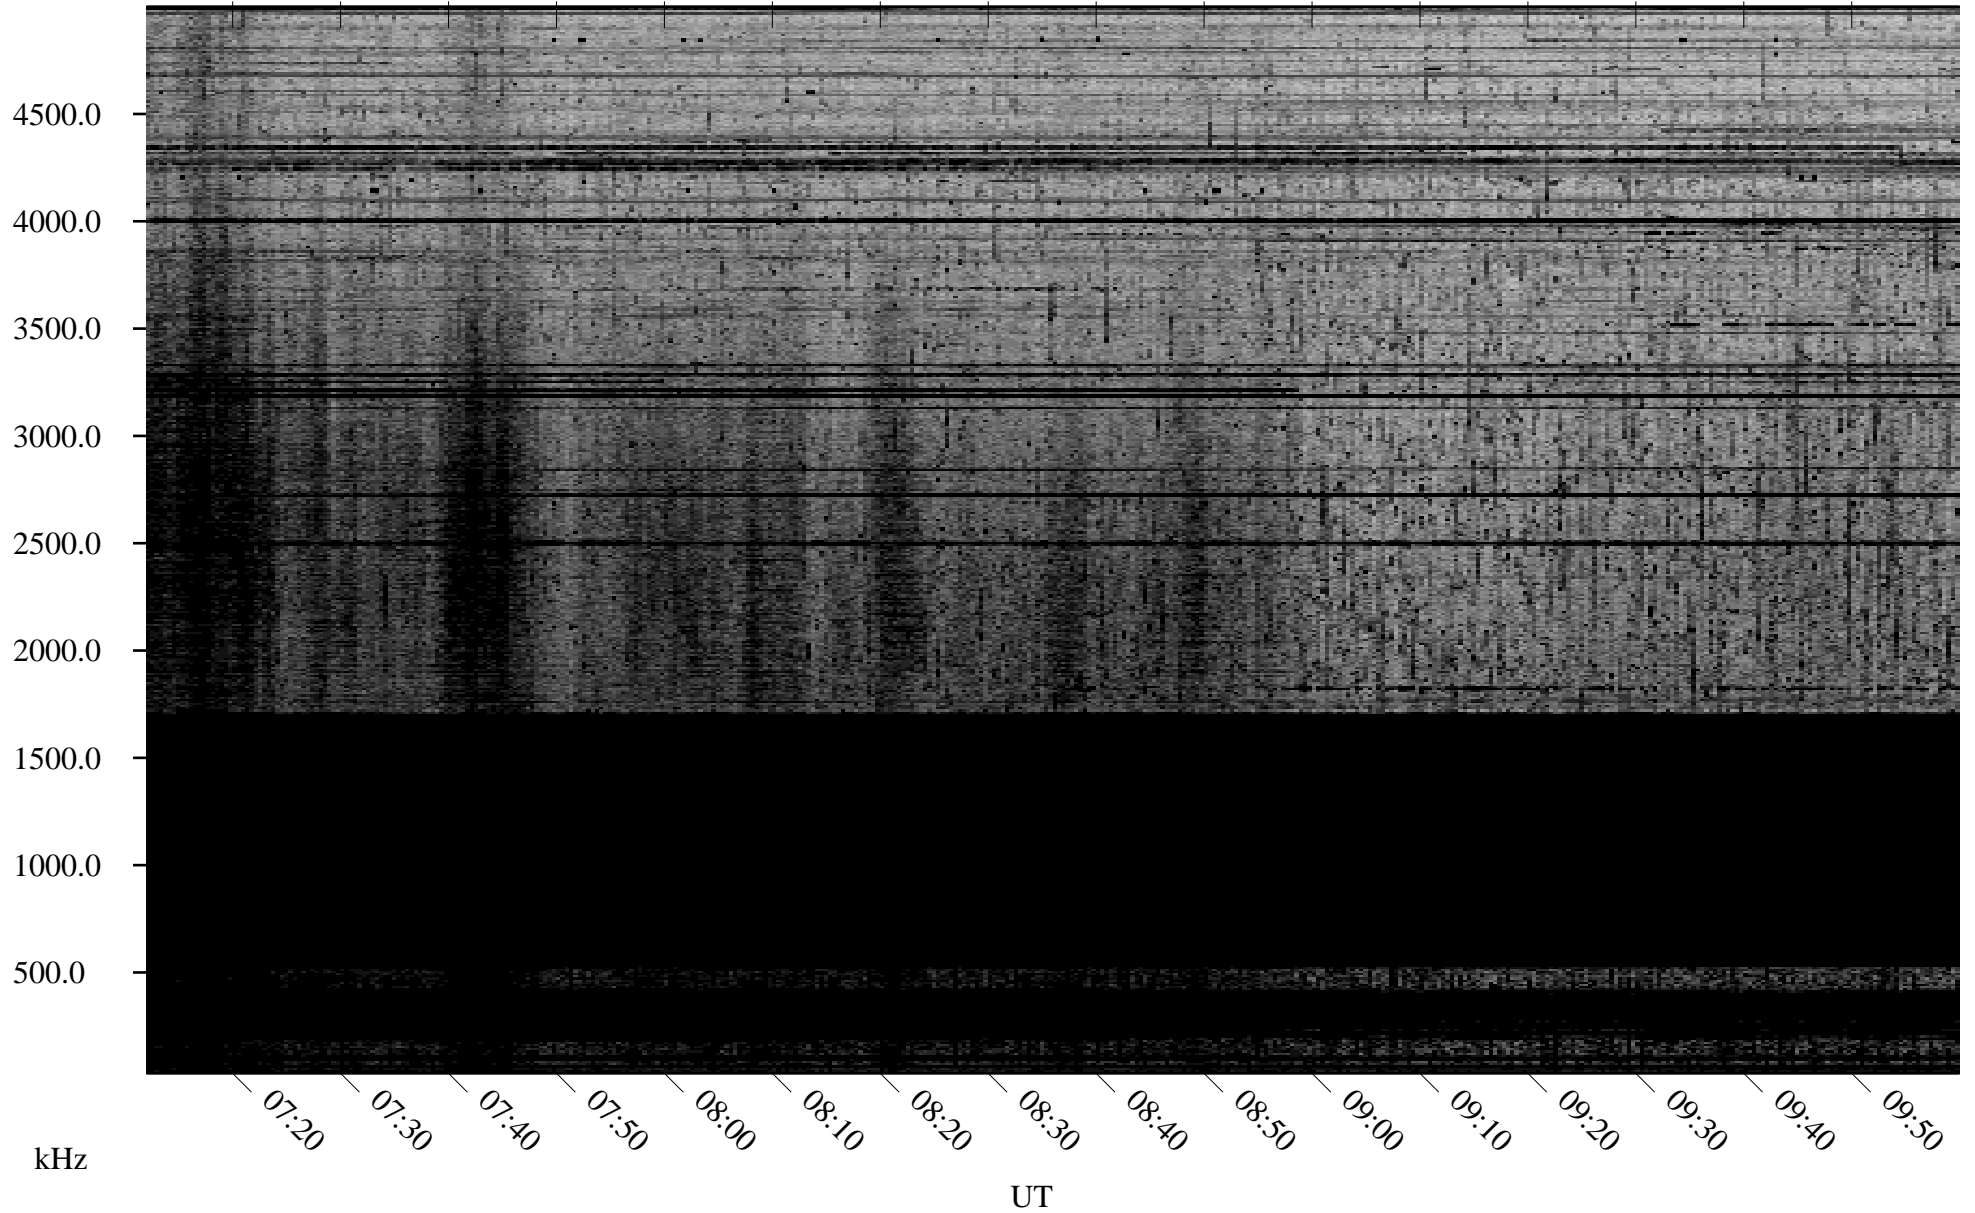

10/06/2009 Churchill, Manitoba

Linear Scale Black = 161 White = 15

ch09279l.r00SUm max_12

Page 1

10/06/2009 Churchill, Manitoba

Linear Scale Black = 161 White = 15

ch09279l.r00SUm max_12

Page 2

10/07/2009 Churchill, Manitoba

Linear Scale Black = 161 White = 15

ch09279l.r00SUm max_12

Page 3

10/07/2009 Churchill, Manitoba

Linear Scale Black = 161 White = 15

ch09279l.r00SUm max_12

Page 4

10/07/2009 Churchill, Manitoba

Linear Scale Black = 161 White = 15

ch09279l.r00SUm max_12

Page 5

10/07/2009 Churchill, Manitoba

Linear Scale Black = 161 White = 15

ch09279l.r00SUm max_12

Page 6

10/07/2009 Churchill, Manitoba

Linear Scale Black = 161 White = 15

ch09279l.r00SUm max_12

Page 7

10/07/2009 Churchill, Manitoba

Linear Scale Black = 161 White = 15

ch09279l.r00SUm max_12