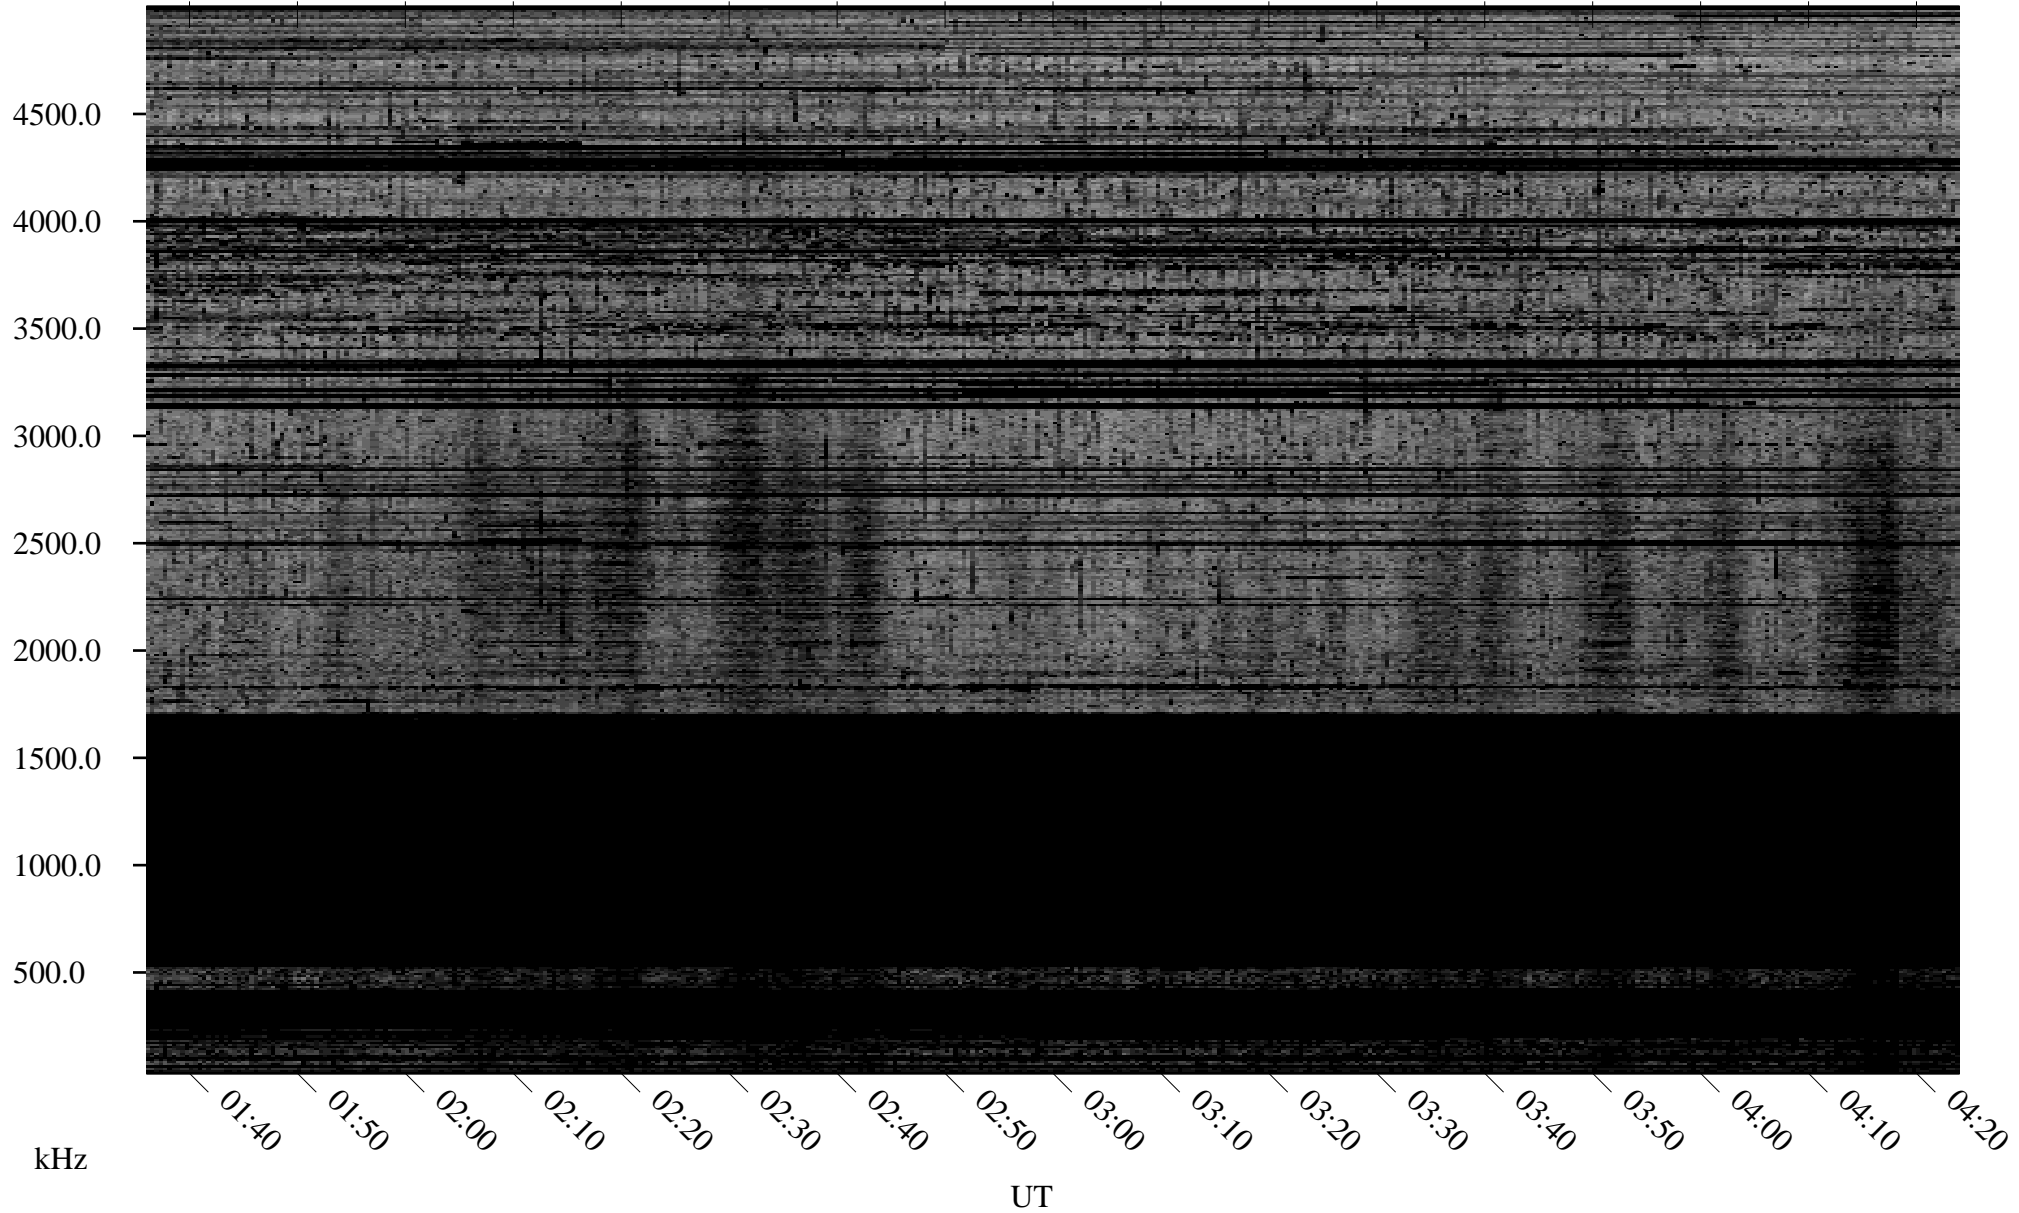

10/06/2009 Churchill, Manitoba

Linear Scale Black = 161 White = 15

ch09279l.r00SUm max_12

Page 1

10/06/2009 Churchill, Manitoba

Linear Scale Black = 161 White = 15

ch09279l.r00SUm max_12

Page 2

10/07/2009 Churchill, Manitoba

Linear Scale Black = 161 White = 15

ch09279l.r00SUm max_12

Page 3

10/07/2009 Churchill, Manitoba

Linear Scale Black = 161 White = 15

ch09279l.r00SUm max_12

Page 4

10/07/2009 Churchill, Manitoba

Linear Scale Black = 161 White = 15

ch09279l.r00SUm max_12

Page 5

10/07/2009 Churchill, Manitoba

Linear Scale Black = 161 White = 15

ch09279l.r00SUm max_12

Page 6

10/07/2009 Churchill, Manitoba

Linear Scale Black = 161 White = 15

ch09279l.r00SUm max_12

Page 7

10/07/2009 Churchill, Manitoba

Linear Scale Black = 161 White = 15

ch09279l.r00SUm max_12