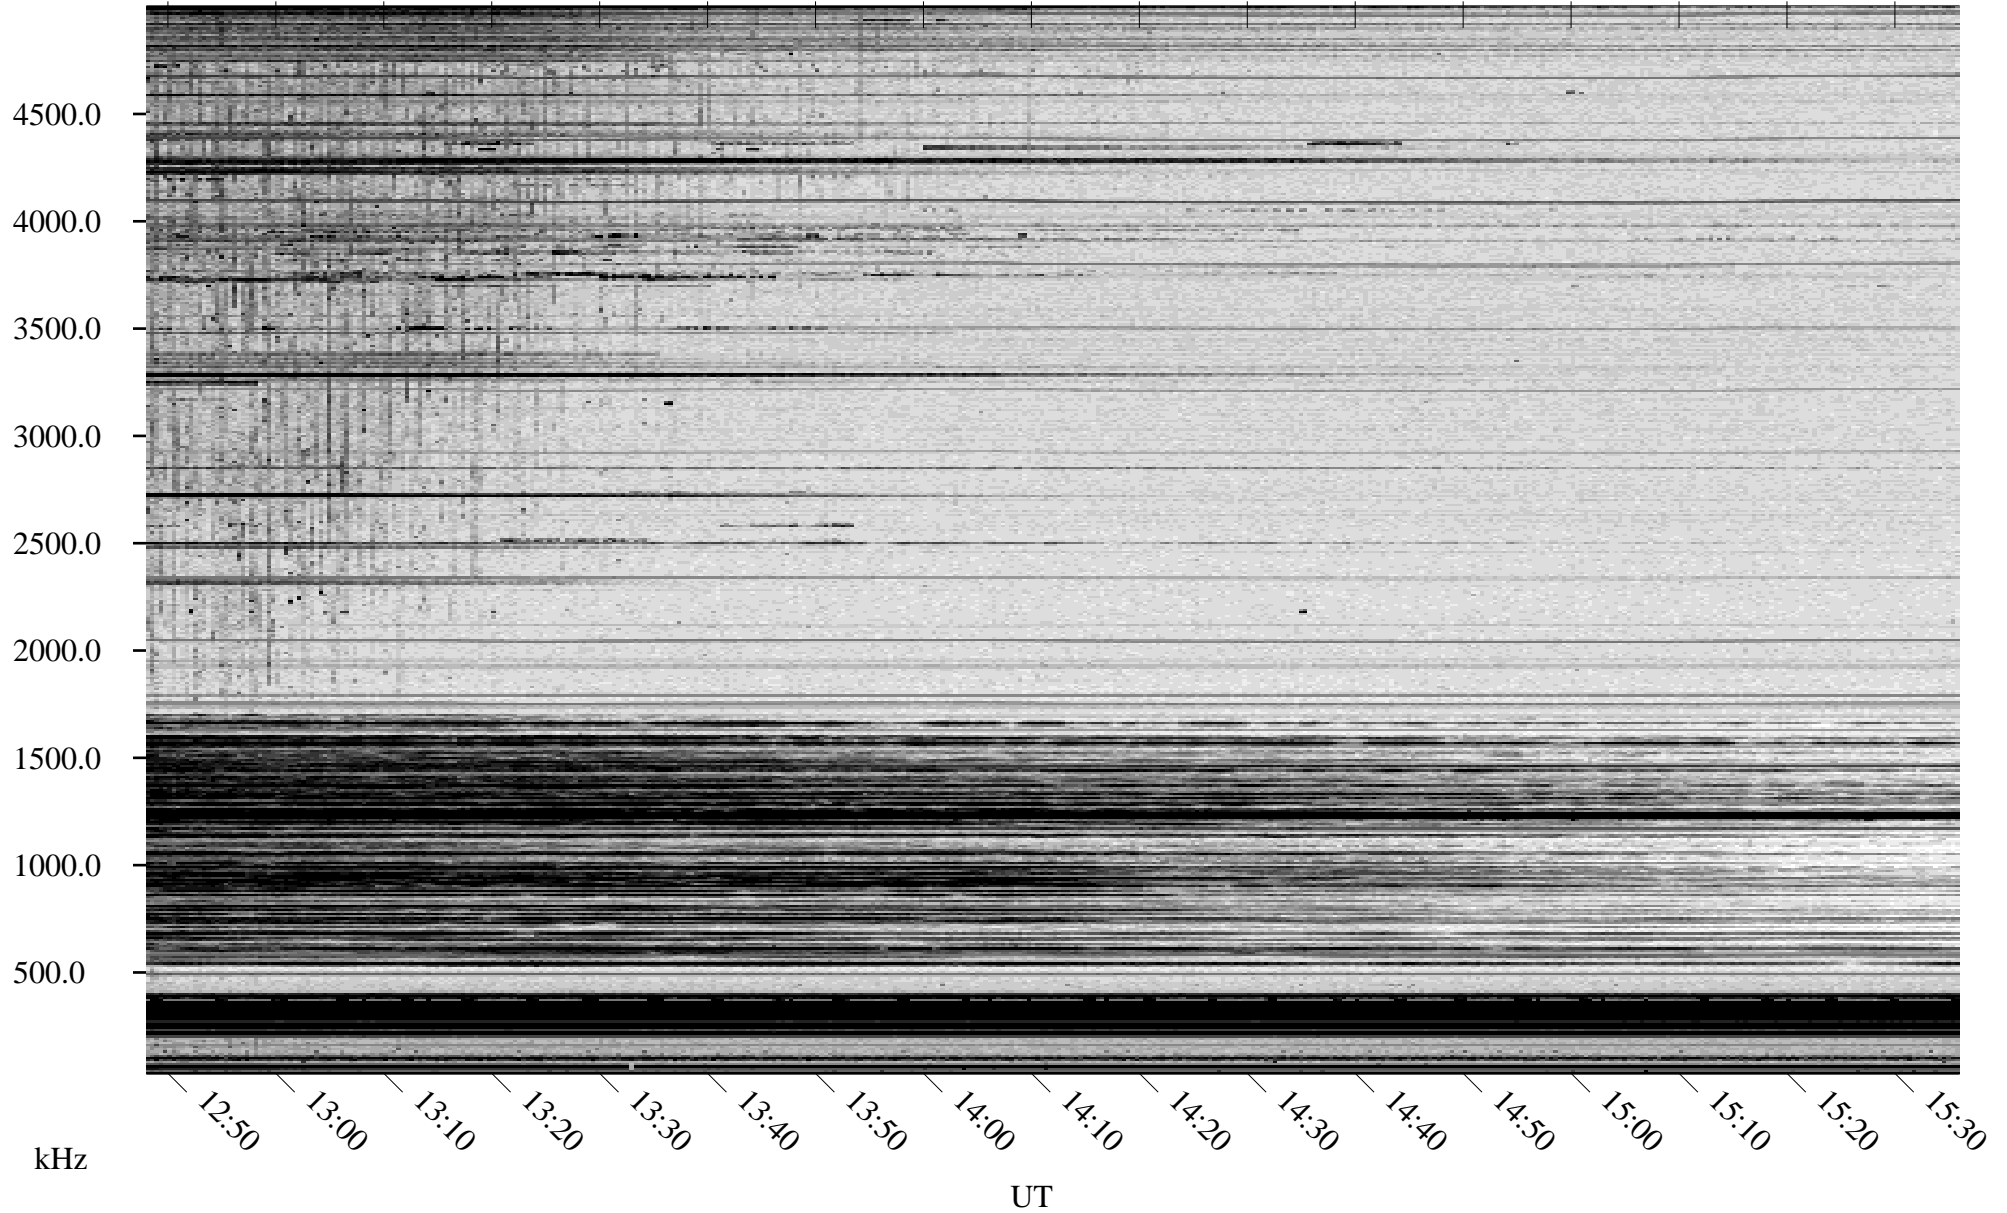

10/06/2009 Churchill, Manitoba

Linear Scale Black = 161 White = 15

ch09279l.r00SUm max_12

Page 1

10/06/2009 Churchill, Manitoba

Linear Scale Black = 161 White = 15

ch09279l.r00SUm max_12

Page 2

10/07/2009 Churchill, Manitoba

Linear Scale Black = 161 White = 15

ch09279l.r00SUm max_12

Page 3

10/07/2009 Churchill, Manitoba

Linear Scale Black = 161 White = 15

ch09279l.r00SUm max_12

Page 4

10/07/2009 Churchill, Manitoba

Linear Scale Black = 161 White = 15

ch09279l.r00SUm max_12

Page 5

10/07/2009 Churchill, Manitoba

Linear Scale Black = 161 White = 15

ch09279l.r00SUm max_12

Page 6

10/07/2009 Churchill, Manitoba

Linear Scale Black = 161 White = 15

ch09279l.r00SUm max_12

Page 7

10/07/2009 Churchill, Manitoba

Linear Scale Black = 161 White = 15

ch09279l.r00SUm max_12