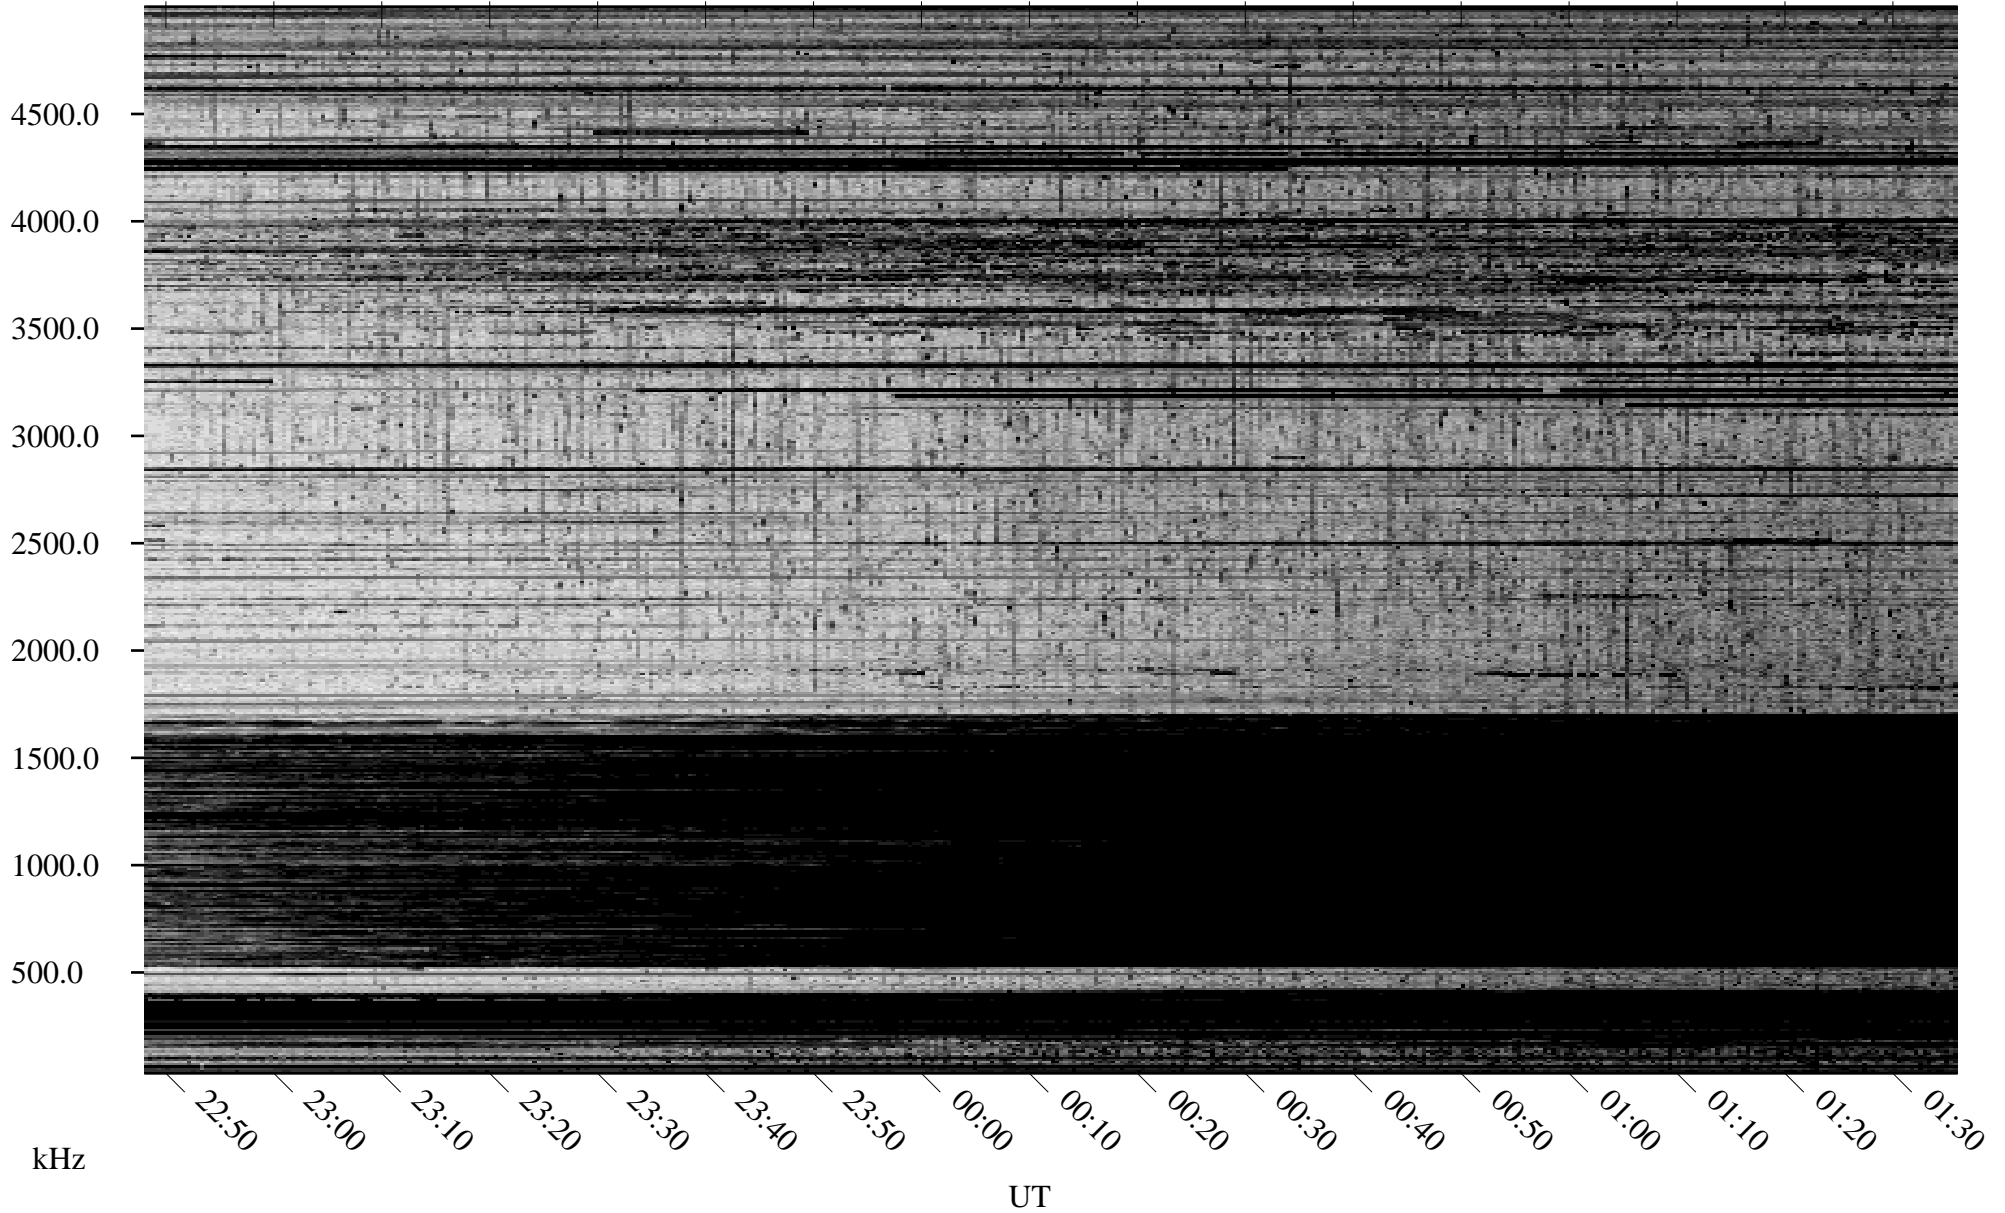

10/07/2009 Churchill, Manitoba

Linear Scale Black = 161 White = 15

ch09280l.r00SUm max_12

Page 1

10/07/2009 Churchill, Manitoba

Linear Scale Black = 161 White = 15

ch09280l.r00SUm max_12

Page 2

10/08/2009 Churchill, Manitoba

Linear Scale Black = 161 White = 15

ch09280l.r00SUm max_12