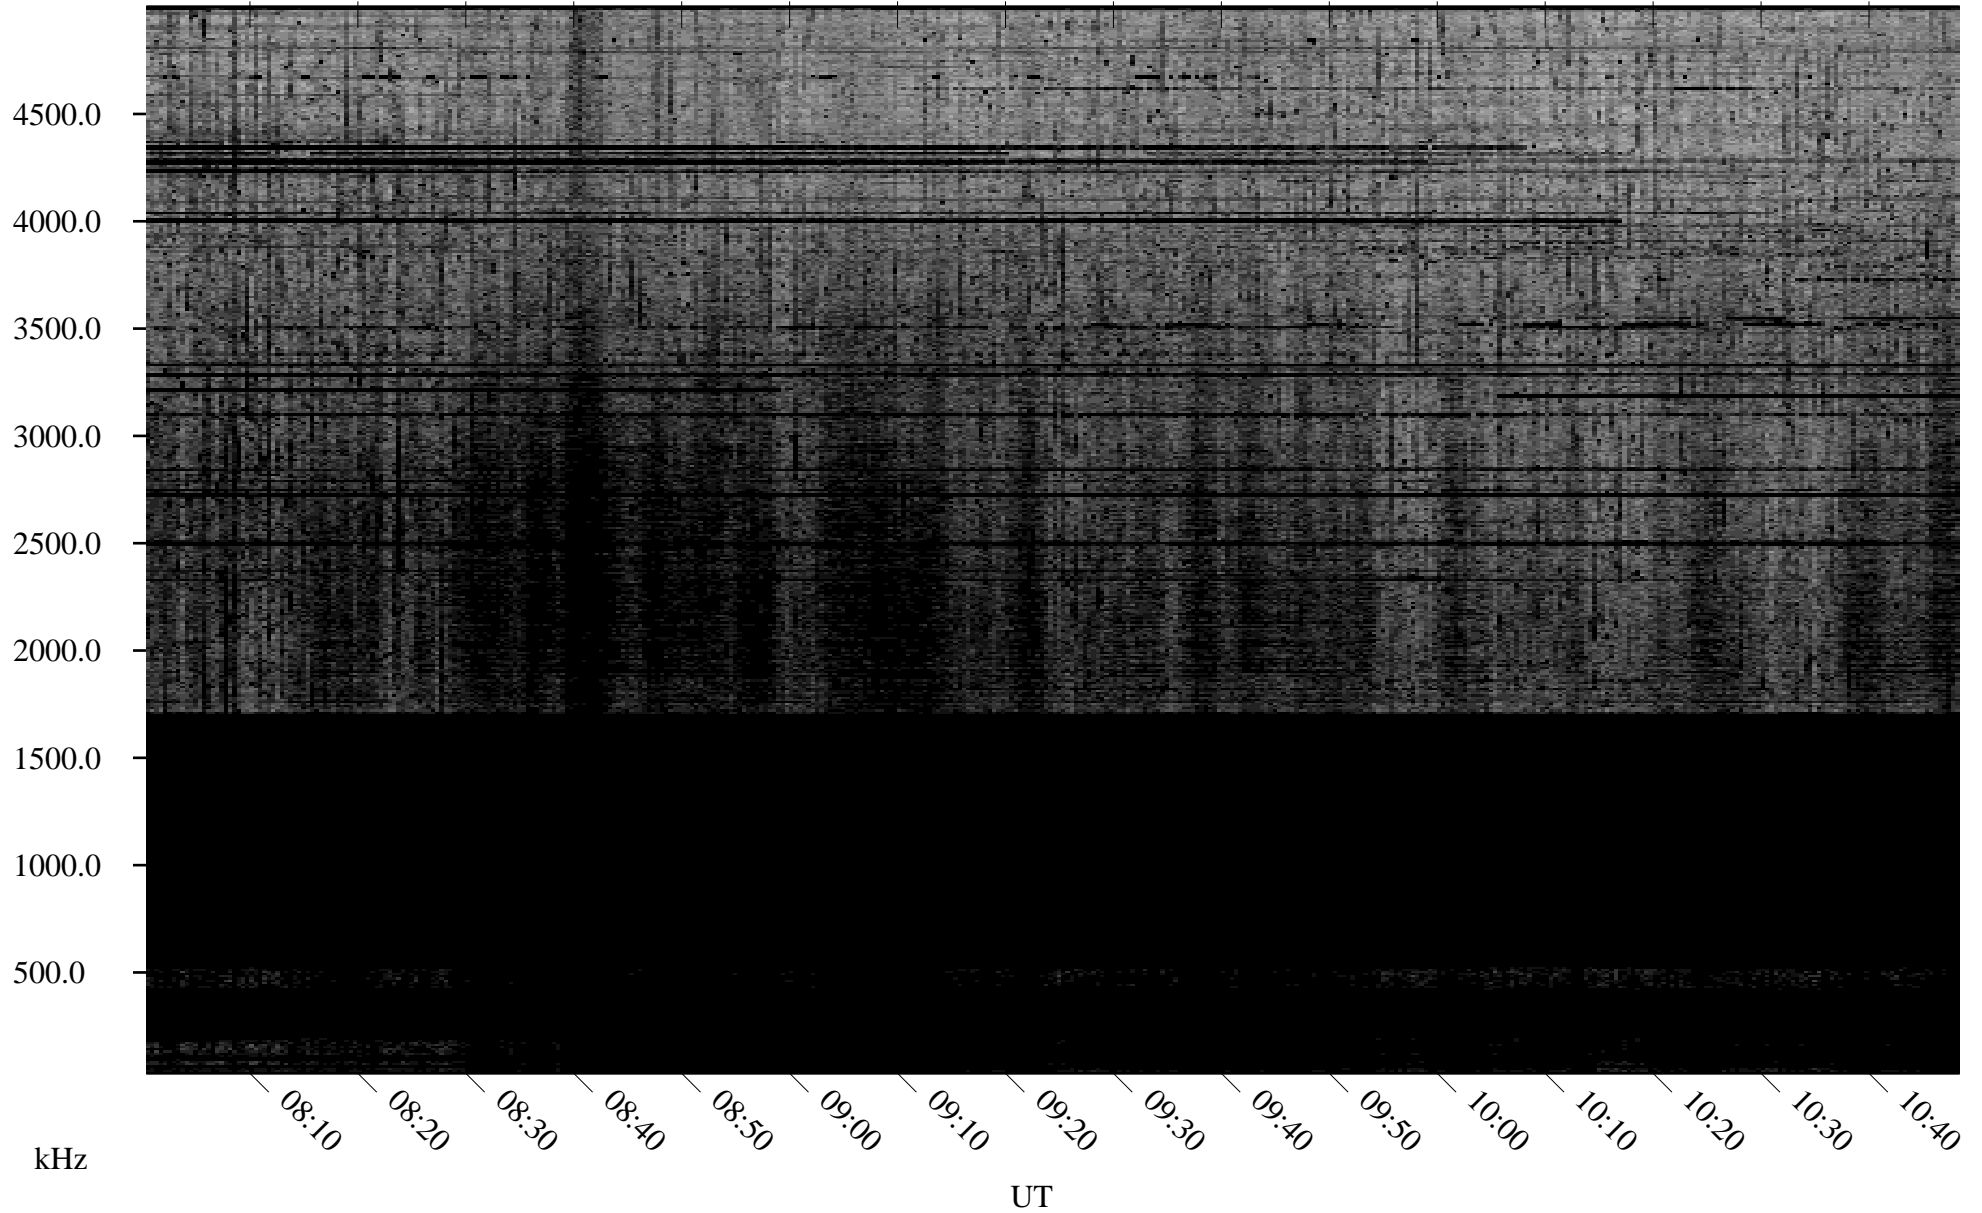

10/08/2009 Churchill, Manitoba

Linear Scale Black = 161 White = 15

ch092811.r00SUm max_12

Page 1

10/08/2009 Churchill, Manitoba

Linear Scale Black = 161 White = 15

ch092811.r00SUm max_12

Page 2

10/08/2009 Churchill, Manitoba

Linear Scale Black = 161 White = 15

ch092811.r00SUm max_12

Page 3

10/08/2009 Churchill, Manitoba

Linear Scale Black = 161 White = 15

ch092811.r00SUm max_12

Page 4

10/08/2009 Churchill, Manitoba

Linear Scale Black = 161 White = 15

ch092811.r00SUM max_12

Page 5