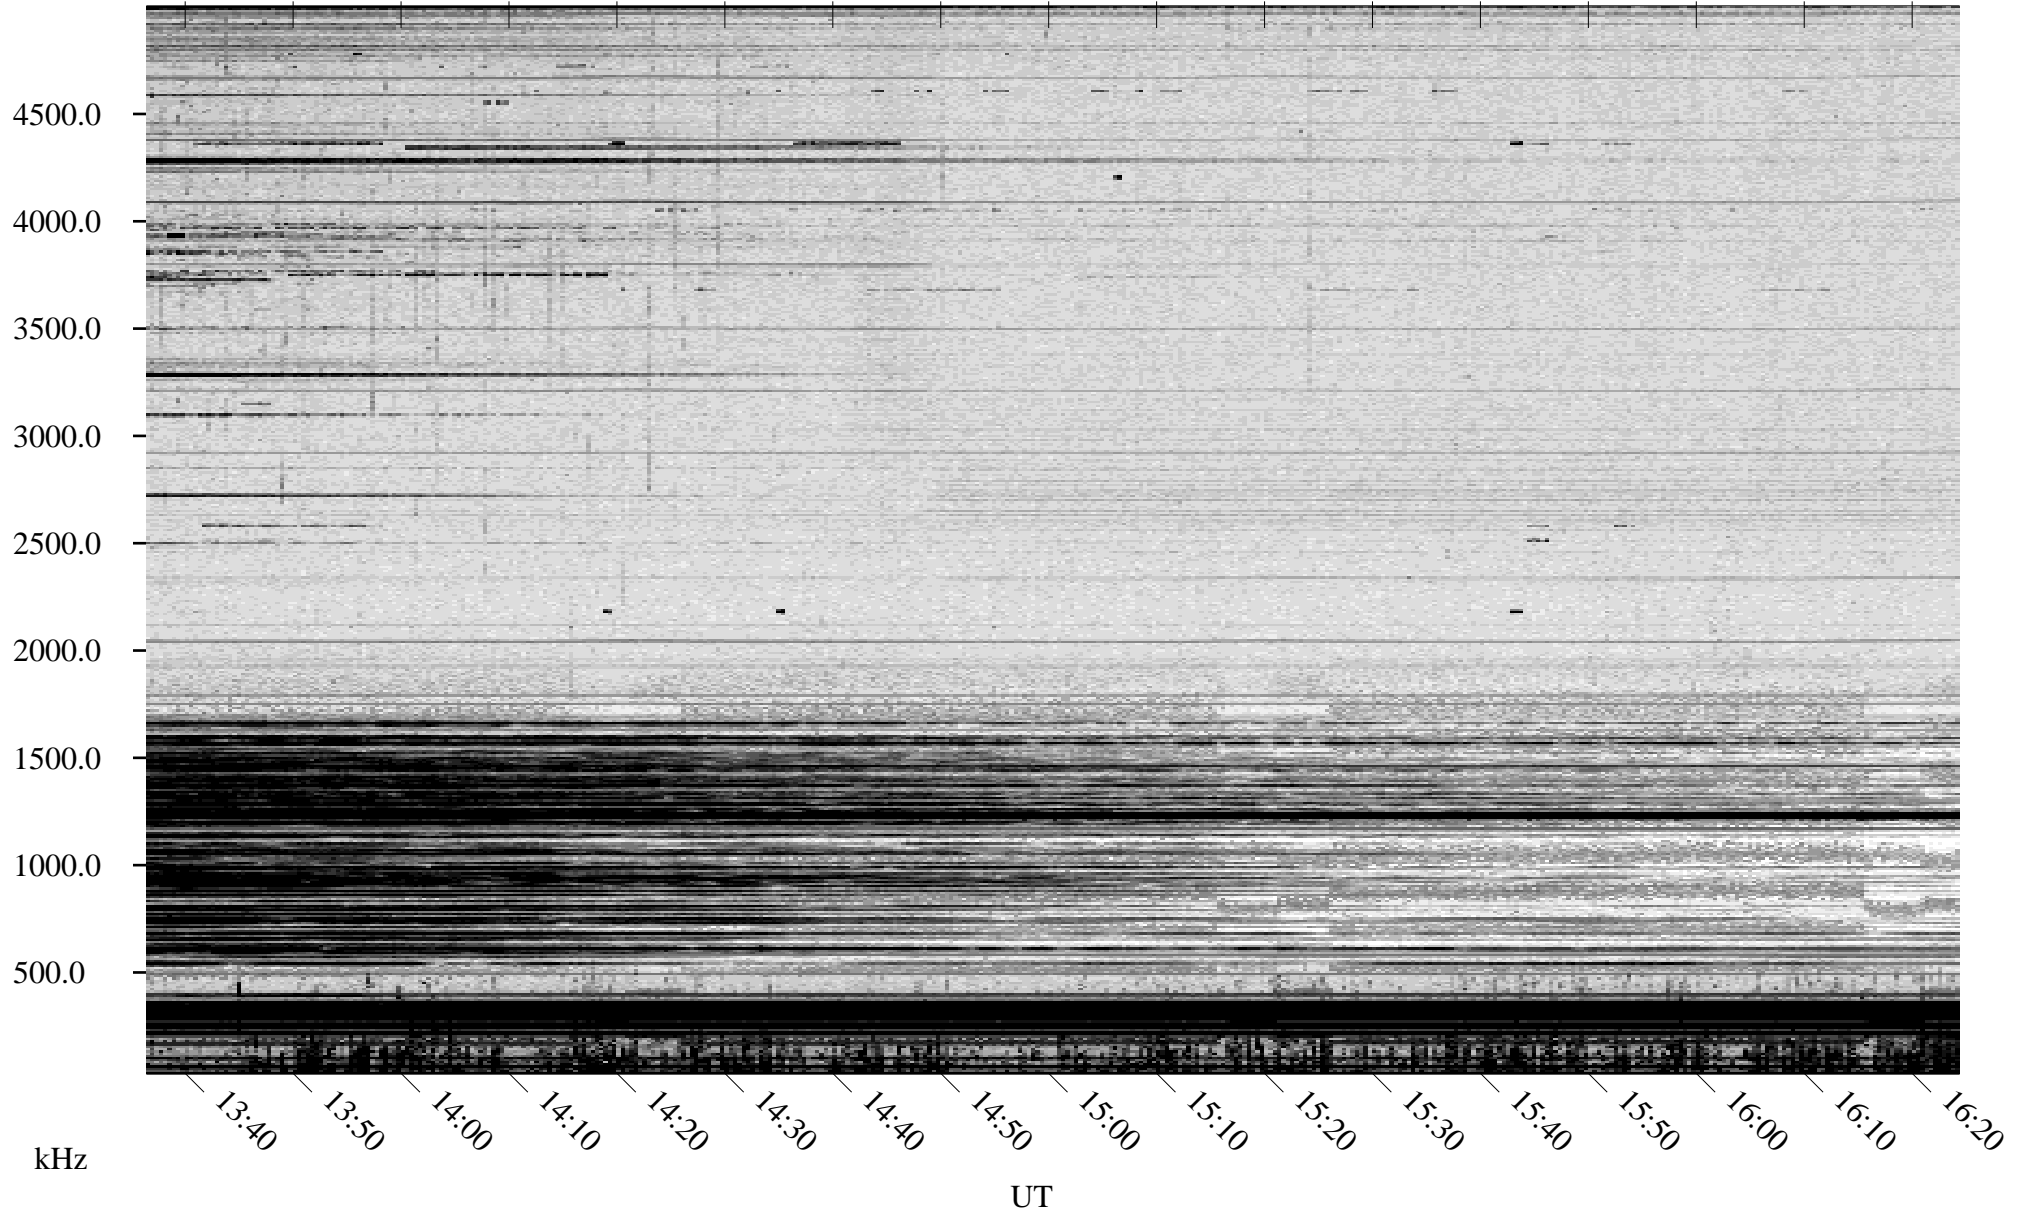

10/08/2009 Churchill, Manitoba

Linear Scale Black = 161 White = 15

ch092811.r00SUm max_12

Page 1

10/08/2009 Churchill, Manitoba

Linear Scale Black = 161 White = 15

ch092811.r00SUm max_12

Page 2

10/08/2009 Churchill, Manitoba

Linear Scale Black = 161 White = 15

ch092811.r00SUm max_12

Page 3

10/08/2009 Churchill, Manitoba

Linear Scale Black = 161 White = 15

ch092811.r00SUm max_12

Page 4

10/08/2009 Churchill, Manitoba

Linear Scale Black = 161 White = 15

ch092811.r00SUM max_12

Page 5