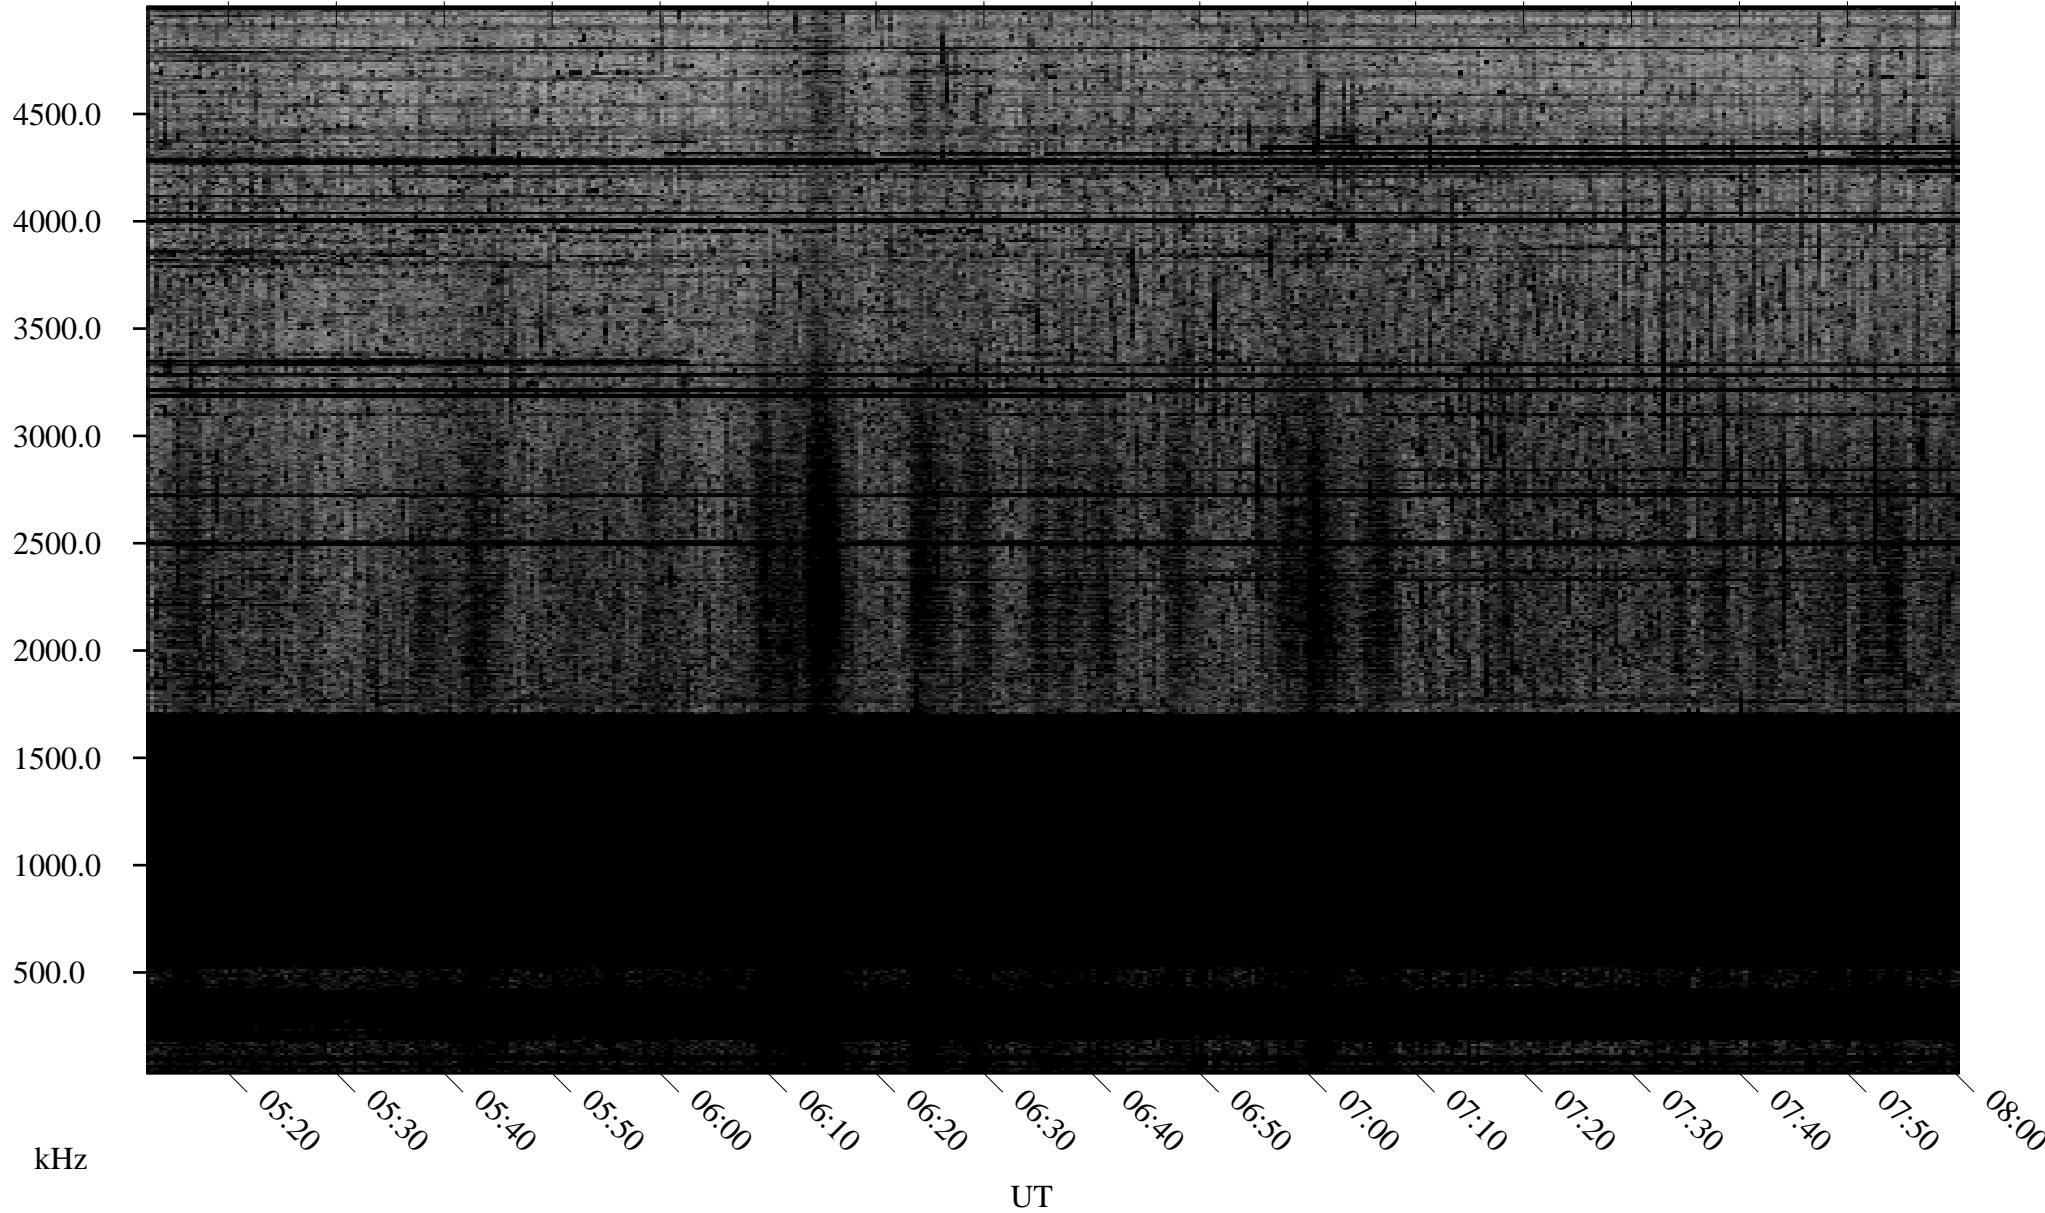

10/08/2009 Churchill, Manitoba

Linear Scale Black = 161 White = 15

ch092811.r00SUm max_12

Page 1

10/08/2009 Churchill, Manitoba

Linear Scale Black = 161 White = 15

ch092811.r00SUm max_12

Page 2

10/08/2009 Churchill, Manitoba

Linear Scale Black = 161 White = 15

ch092811.r00SUm max_12

Page 3

10/08/2009 Churchill, Manitoba

Linear Scale Black = 161 White = 15

ch092811.r00SUm max_12

Page 4

10/08/2009 Churchill, Manitoba

Linear Scale Black = 161 White = 15

ch092811.r00SUM max_12

Page 5