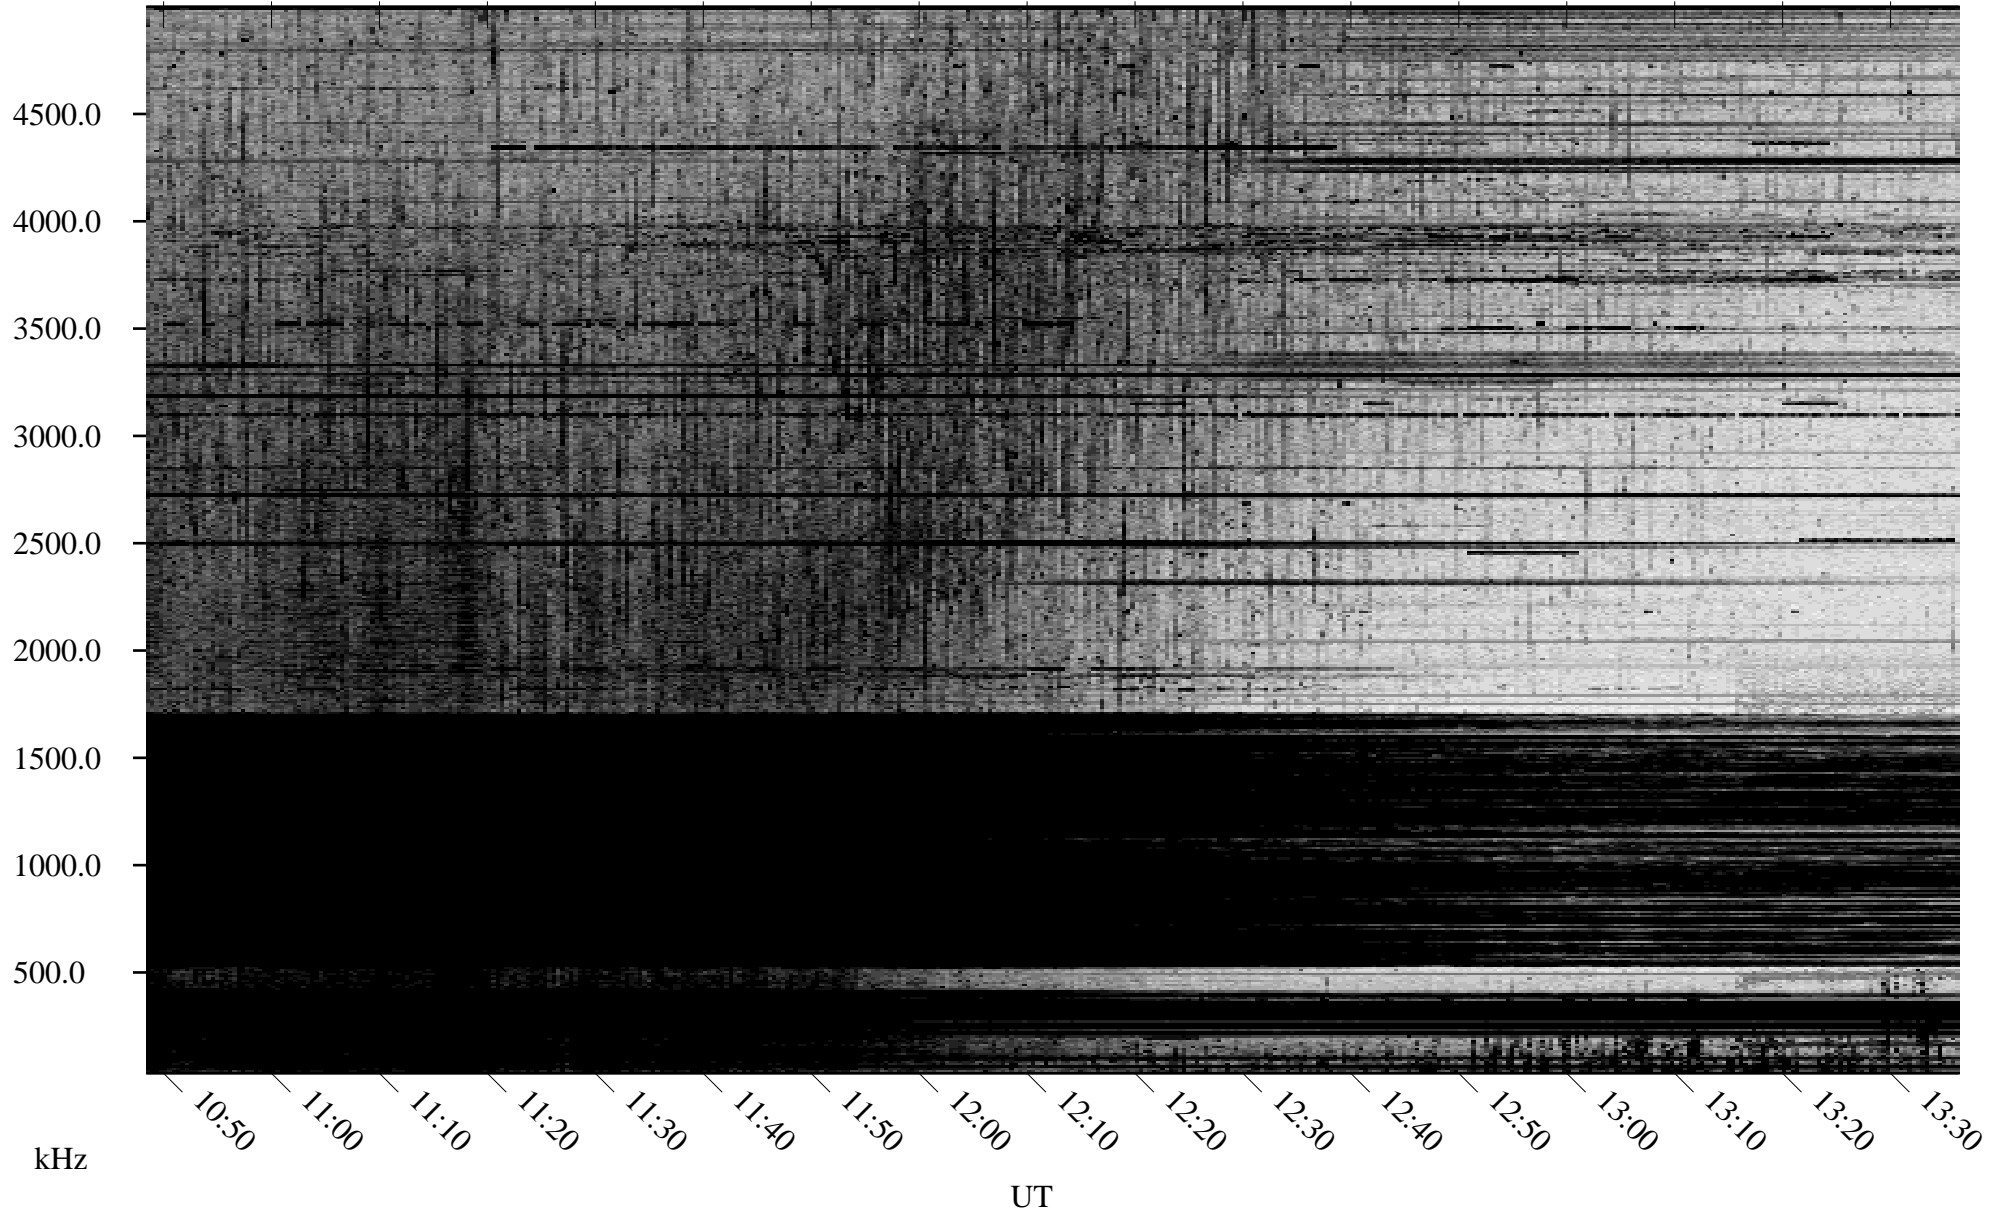

10/08/2009 Churchill, Manitoba

Linear Scale Black = 161 White = 15

ch092811.r00SUm max_12

Page 1

10/08/2009 Churchill, Manitoba

Linear Scale Black = 161 White = 15

ch092811.r00SUm max_12

Page 2

10/08/2009 Churchill, Manitoba

Linear Scale Black = 161 White = 15

ch092811.r00SUm max_12

Page 3

10/08/2009 Churchill, Manitoba

Linear Scale Black = 161 White = 15

ch092811.r00SUm max_12

Page 4

10/08/2009 Churchill, Manitoba

Linear Scale Black = 161 White = 15

ch092811.r00SUM max_12

Page 5