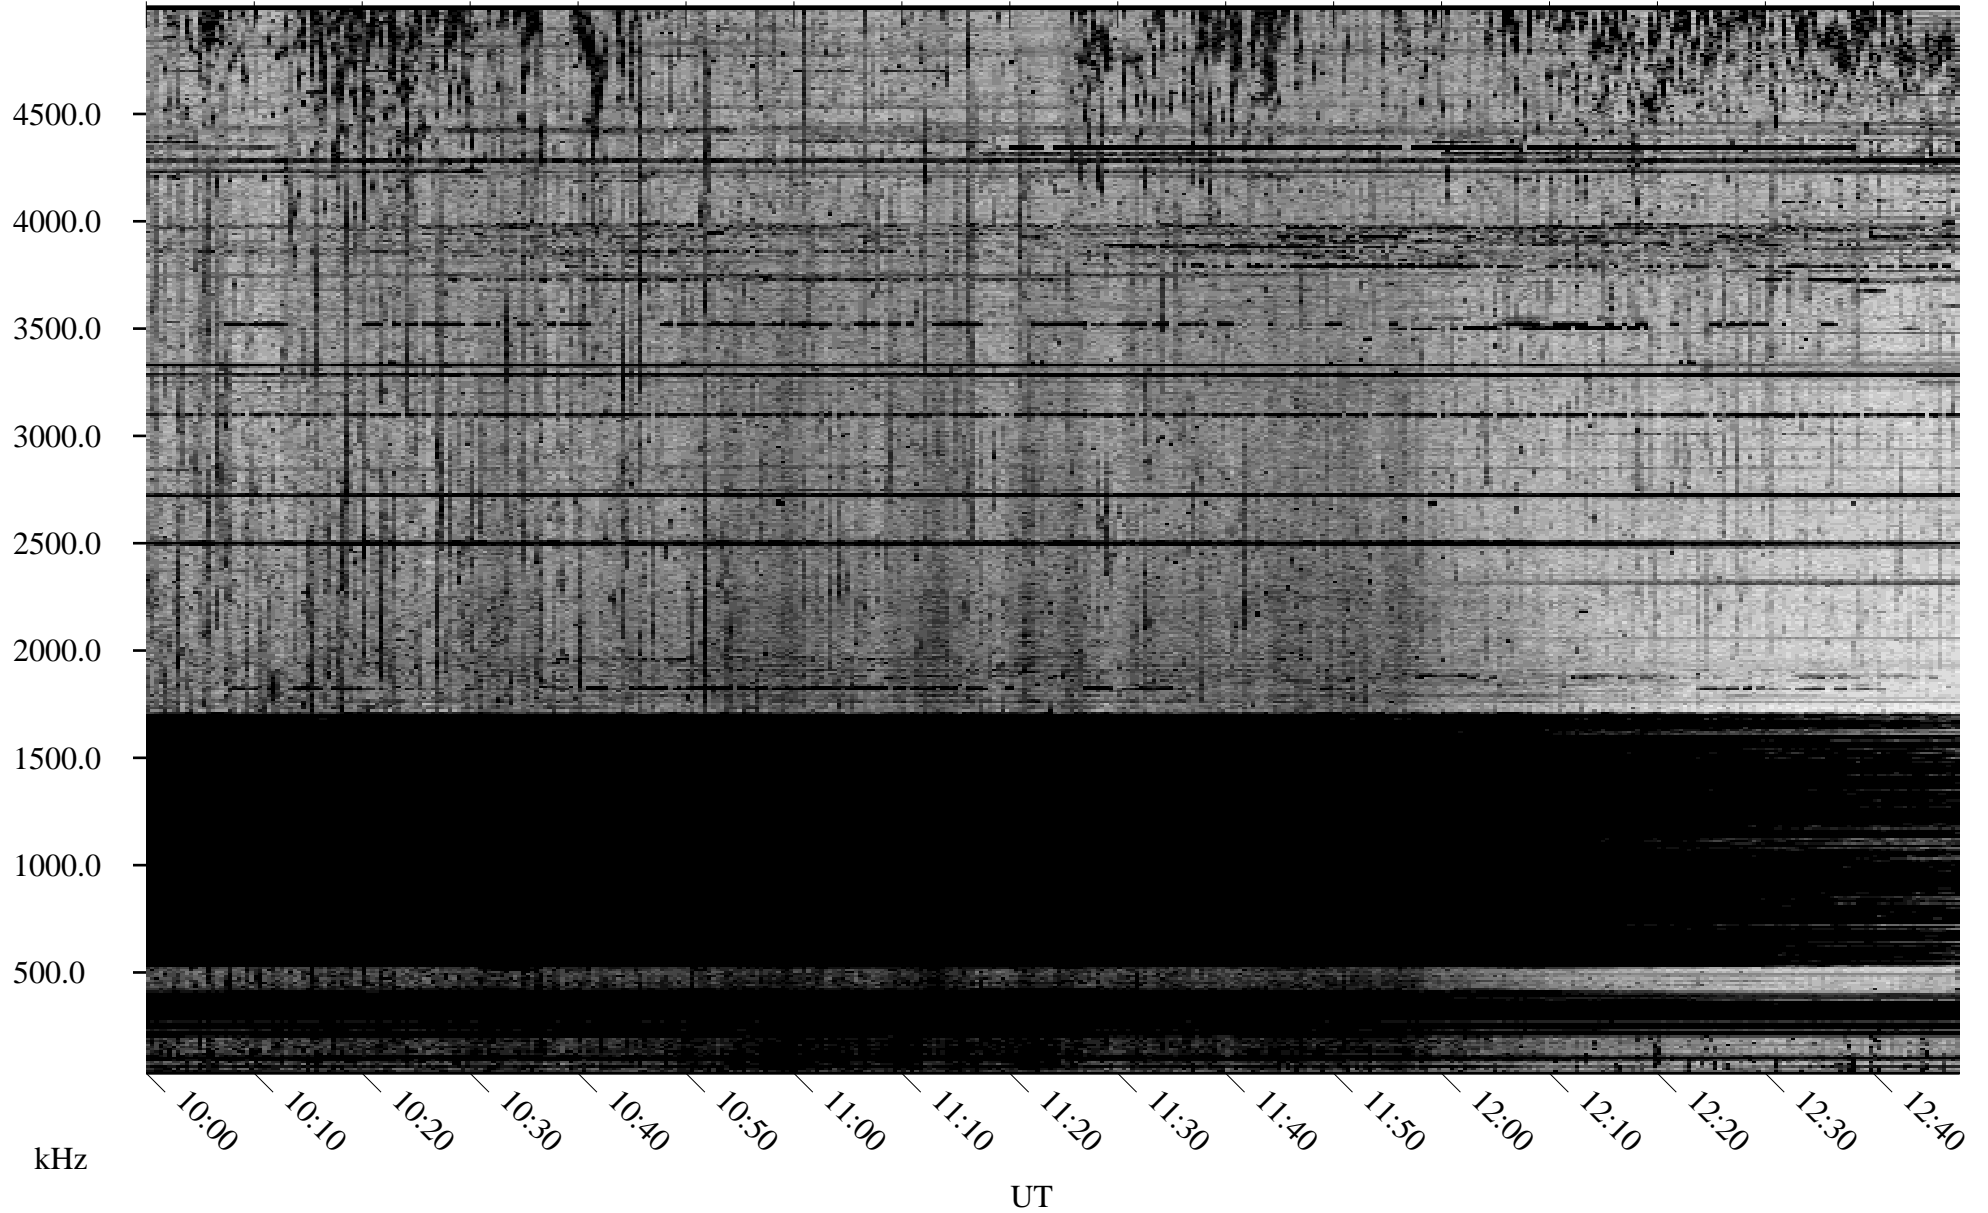

10/09/2009 Churchill, Manitoba

Linear Scale Black = 161 White = 15

ch092811.r01SUm max_12

Page 5

10/09/2009 Churchill, Manitoba

Linear Scale Black = 161 White = 15

ch092811.r01SUm max_12

Page 6

10/09/2009 Churchill, Manitoba

Linear Scale Black = 161 White = 15

ch092811.r01SUm max_12

Page 7

10/09/2009 Churchill, Manitoba

Linear Scale Black = 161 White = 15

ch092811.r01SUm max_12