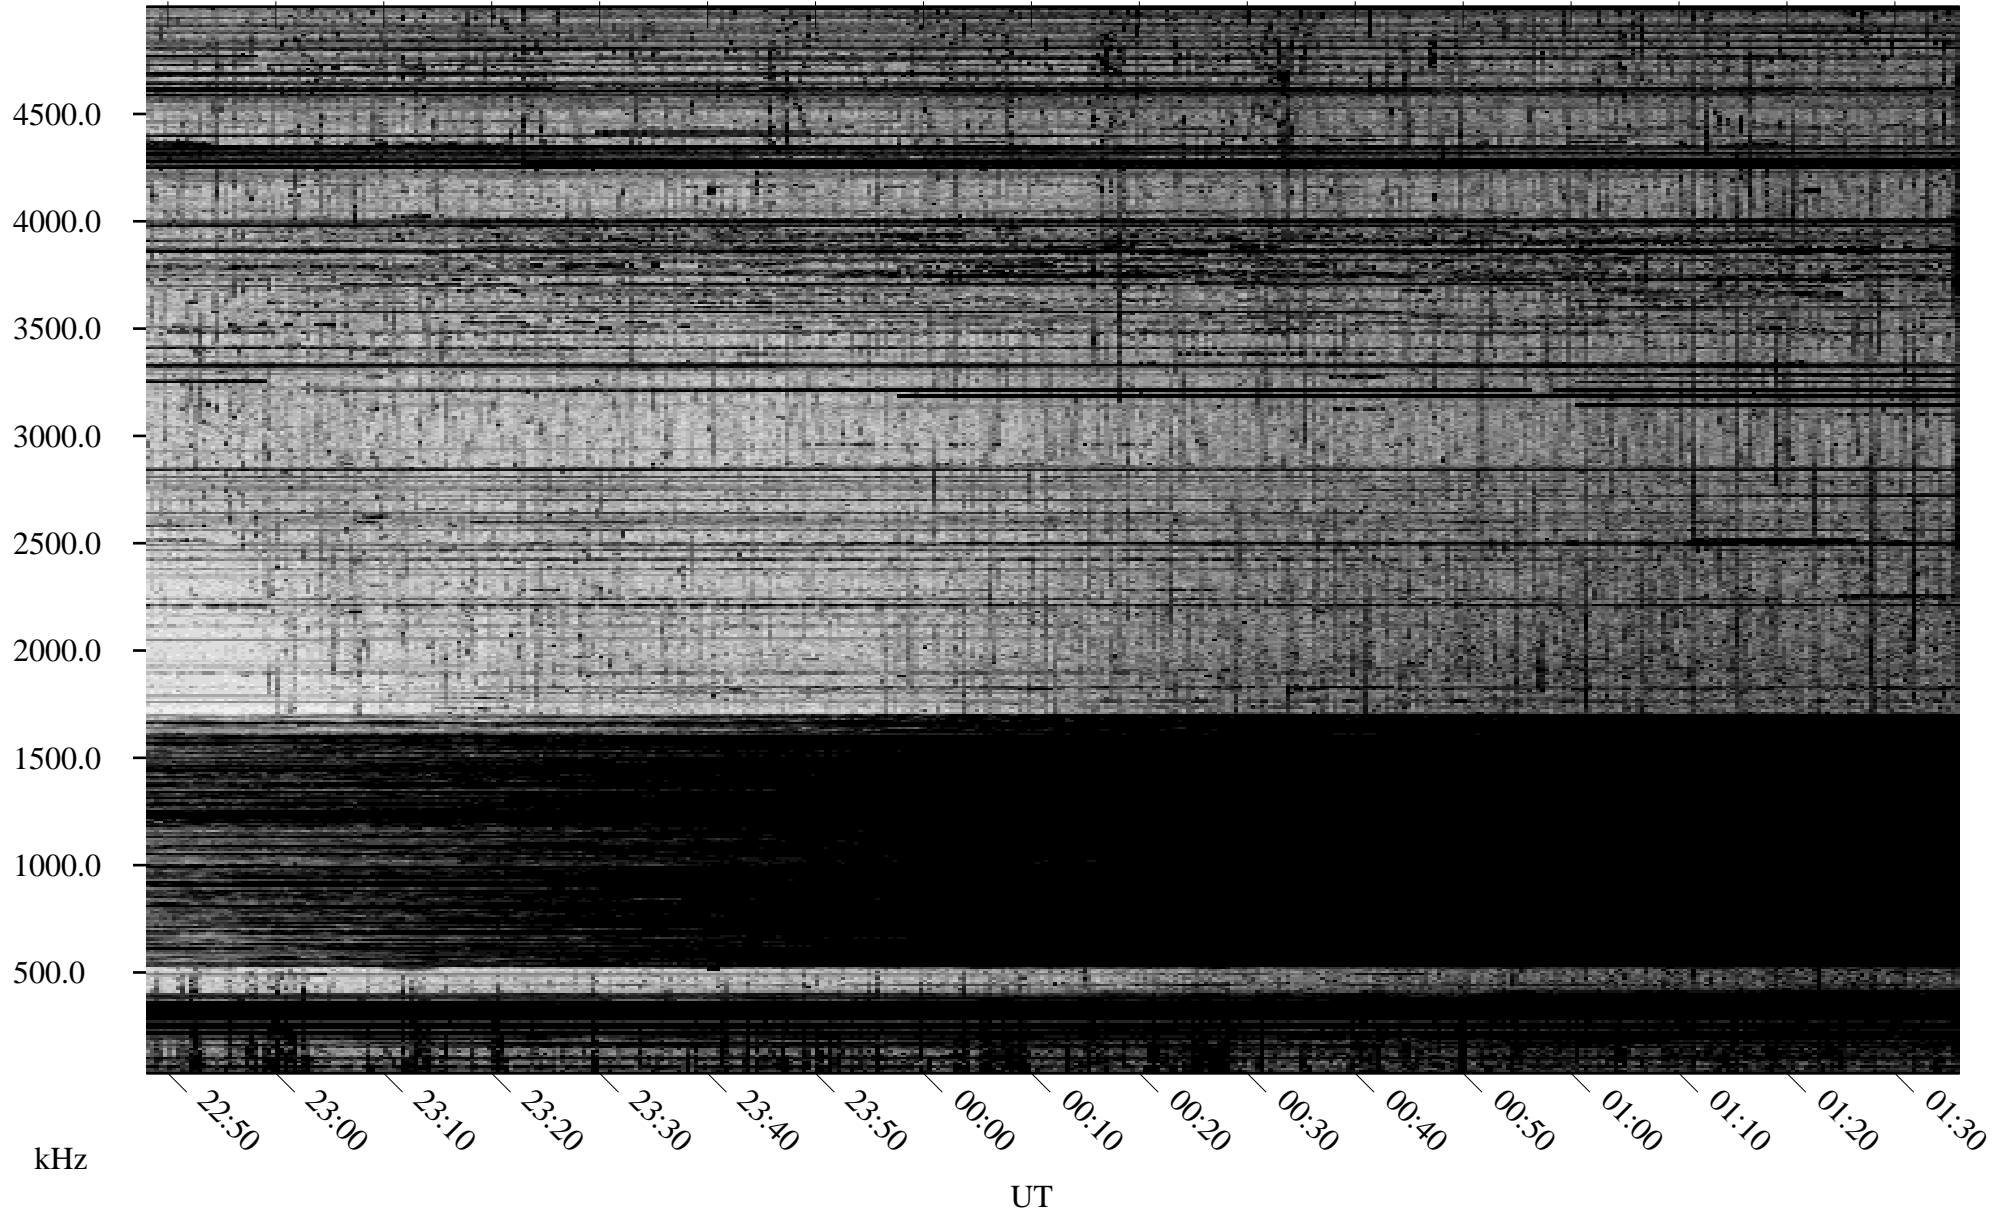

10/08/2009 Churchill, Manitoba

Linear Scale Black = 161 White = 15

ch092811.r01SUm max_12

Page 1

10/08/2009 Churchill, Manitoba

Linear Scale Black = 161 White = 15

ch092811.r01SUm max_12

Page 2

10/09/2009 Churchill, Manitoba

Linear Scale Black = 161 White = 15

ch092811.r01SUm max_12

Page 3

10/09/2009 Churchill, Manitoba

Linear Scale Black = 161 White = 15

ch092811.r01SUm max_12

Page 4

10/09/2009 Churchill, Manitoba

Linear Scale Black = 161 White = 15

ch092811.r01SUm max_12

Page 5

10/09/2009 Churchill, Manitoba

Linear Scale Black = 161 White = 15

ch092811.r01SUm max_12

Page 6

10/09/2009 Churchill, Manitoba

Linear Scale Black = 161 White = 15

ch092811.r01SUm max_12

Page 7

10/09/2009 Churchill, Manitoba

Linear Scale Black = 161 White = 15

ch092811.r01SUm max_12