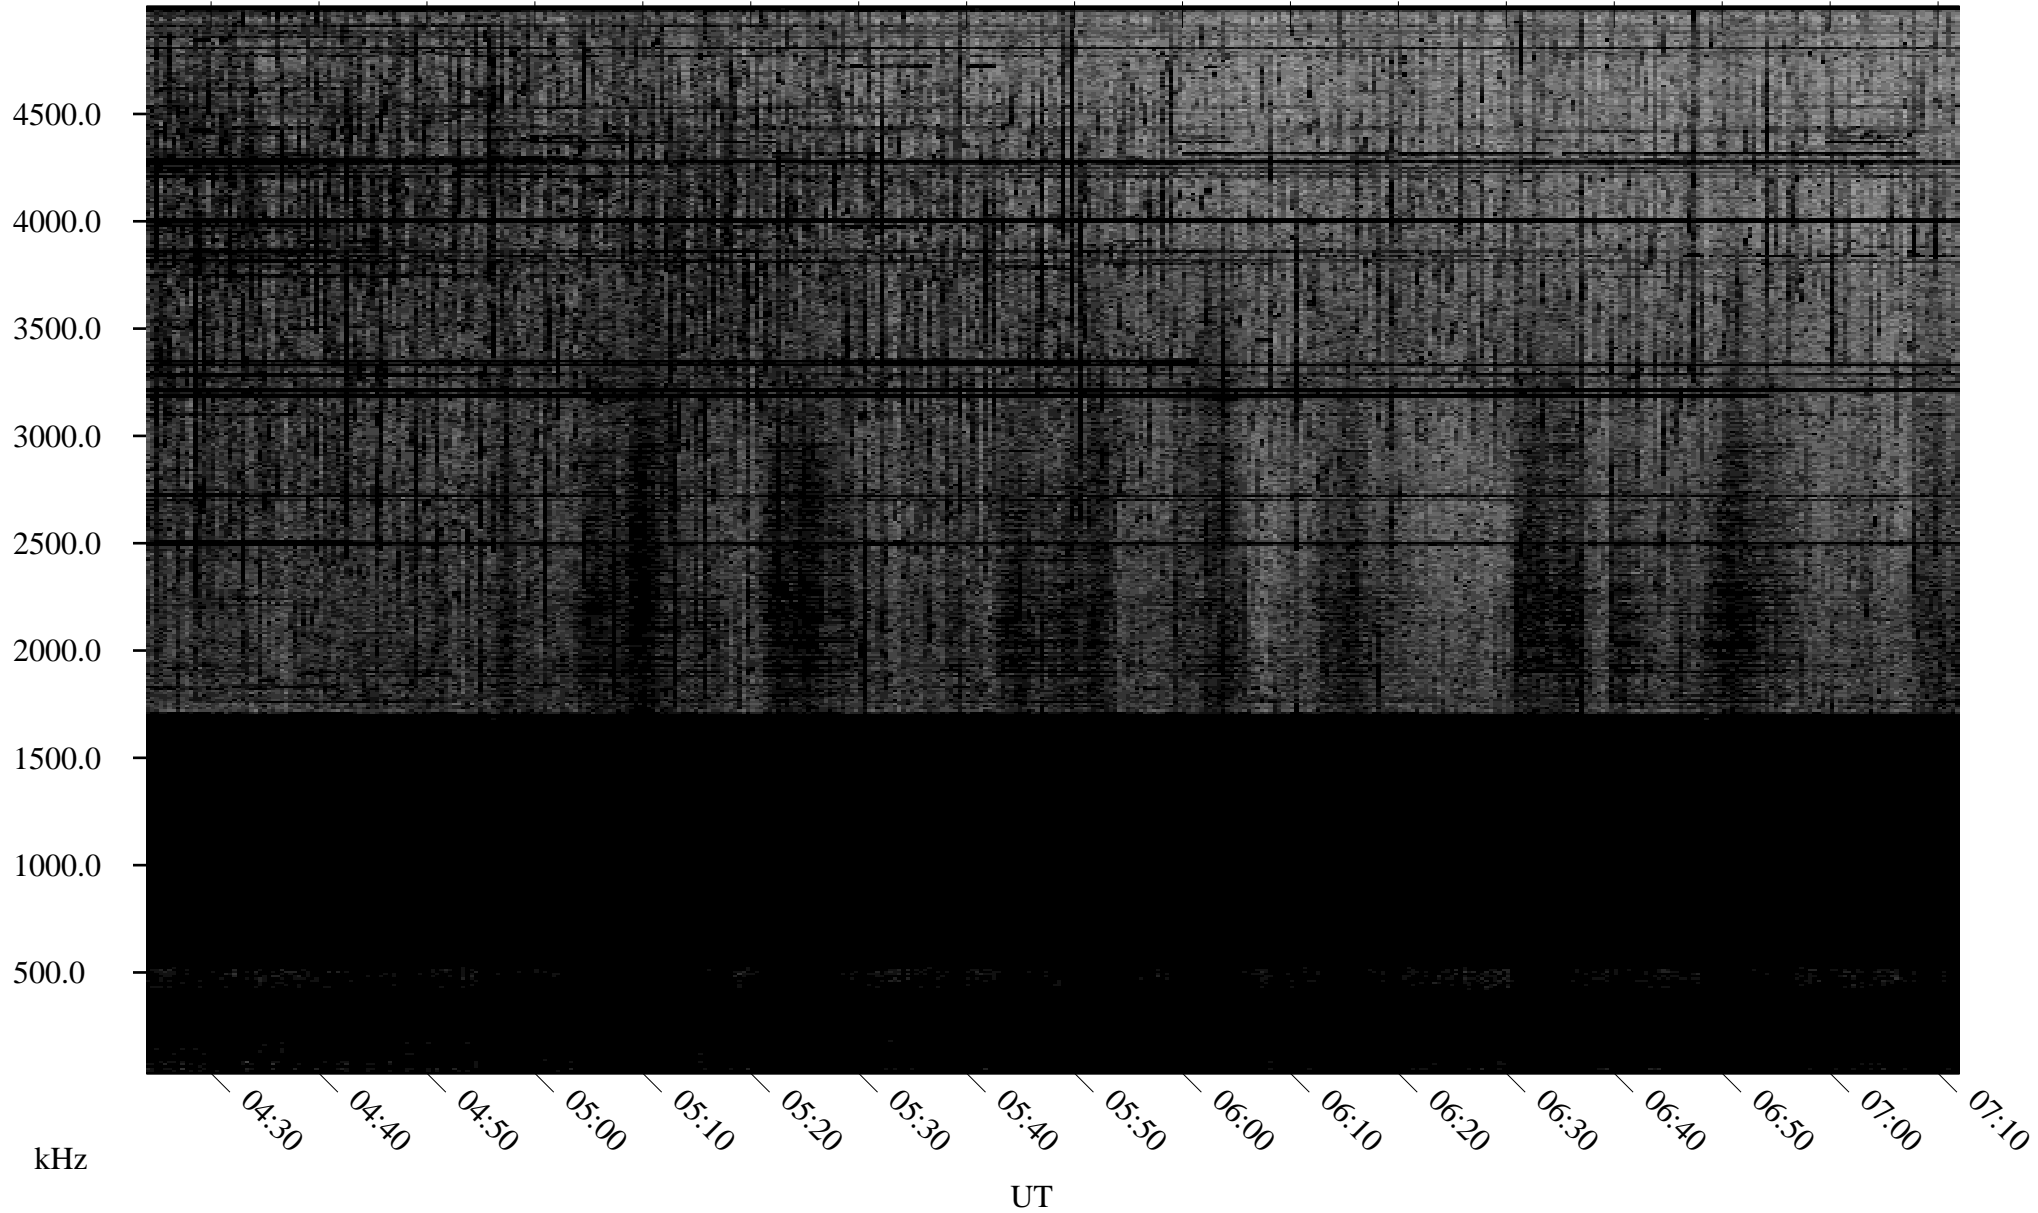

10/08/2009 Churchill, Manitoba

Linear Scale Black = 161 White = 15

ch092811.r01SUm max_12

Page 1

10/08/2009 Churchill, Manitoba

Linear Scale Black = 161 White = 15

ch092811.r01SUm max_12

Page 2

10/09/2009 Churchill, Manitoba

Linear Scale Black = 161 White = 15

ch092811.r01SUm max_12

Page 3

10/09/2009 Churchill, Manitoba

Linear Scale Black = 161 White = 15

ch092811.r01SUm max_12

Page 4

10/09/2009 Churchill, Manitoba

Linear Scale Black = 161 White = 15

ch092811.r01SUm max_12

Page 5

10/09/2009 Churchill, Manitoba

Linear Scale Black = 161 White = 15

ch092811.r01SUm max_12

Page 6

10/09/2009 Churchill, Manitoba

Linear Scale Black = 161 White = 15

ch092811.r01SUm max_12

Page 7

10/09/2009 Churchill, Manitoba

Linear Scale Black = 161 White = 15

ch092811.r01SUm max_12