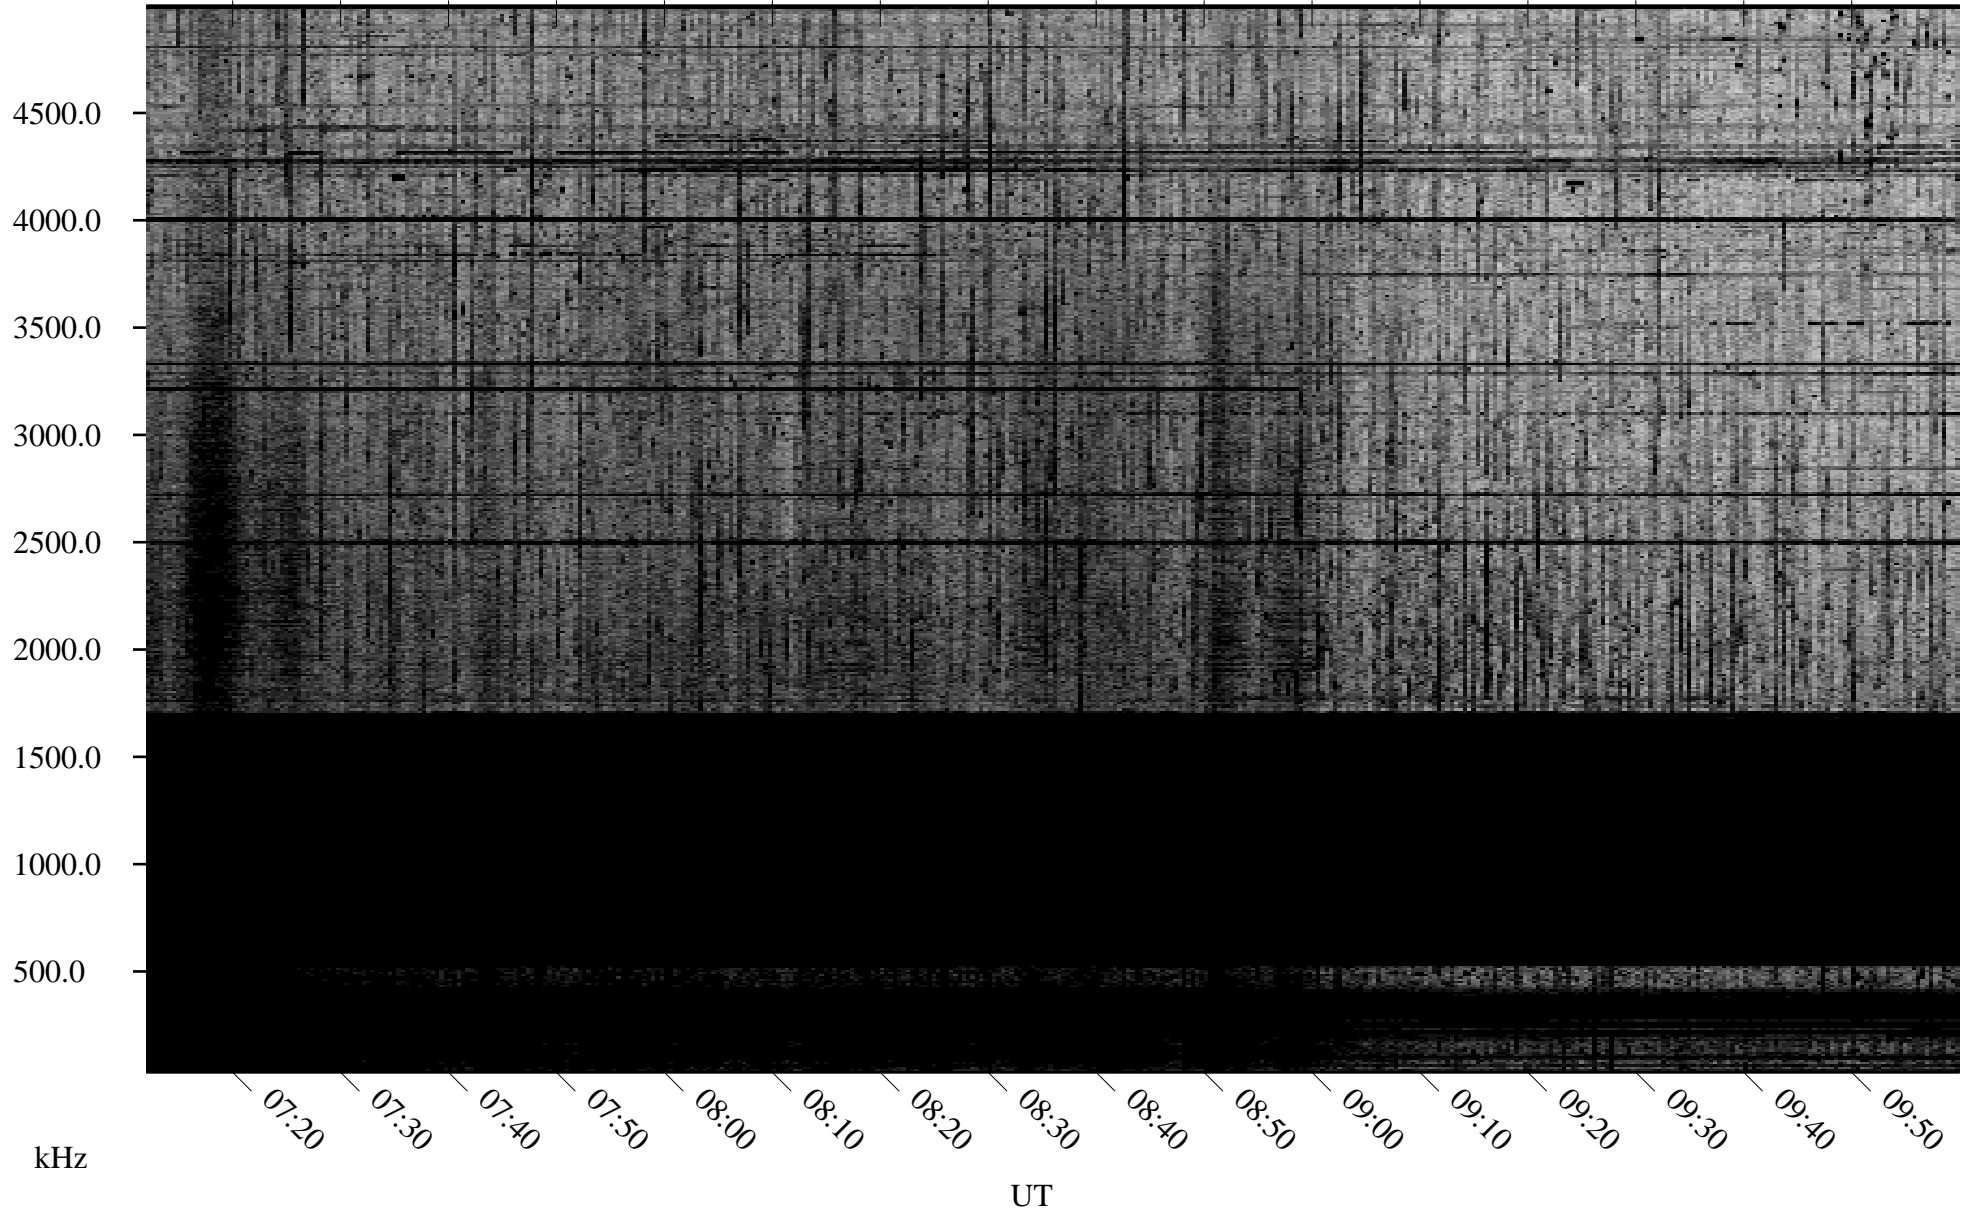

10/08/2009 Churchill, Manitoba

Linear Scale Black = 161 White = 15

ch092811.r01SUm max_12

Page 1

10/08/2009 Churchill, Manitoba

Linear Scale Black = 161 White = 15

ch092811.r01SUm max_12

Page 2

10/09/2009 Churchill, Manitoba

Linear Scale Black = 161 White = 15

ch092811.r01SUm max_12

Page 3

10/09/2009 Churchill, Manitoba

Linear Scale Black = 161 White = 15

ch092811.r01SUm max_12

Page 4

10/09/2009 Churchill, Manitoba

Linear Scale Black = 161 White = 15

ch092811.r01SUm max_12

Page 5

10/09/2009 Churchill, Manitoba

Linear Scale Black = 161 White = 15

ch092811.r01SUm max_12

Page 6

10/09/2009 Churchill, Manitoba

Linear Scale Black = 161 White = 15

ch092811.r01SUm max_12

Page 7

10/09/2009 Churchill, Manitoba

Linear Scale Black = 161 White = 15

ch092811.r01SUm max_12