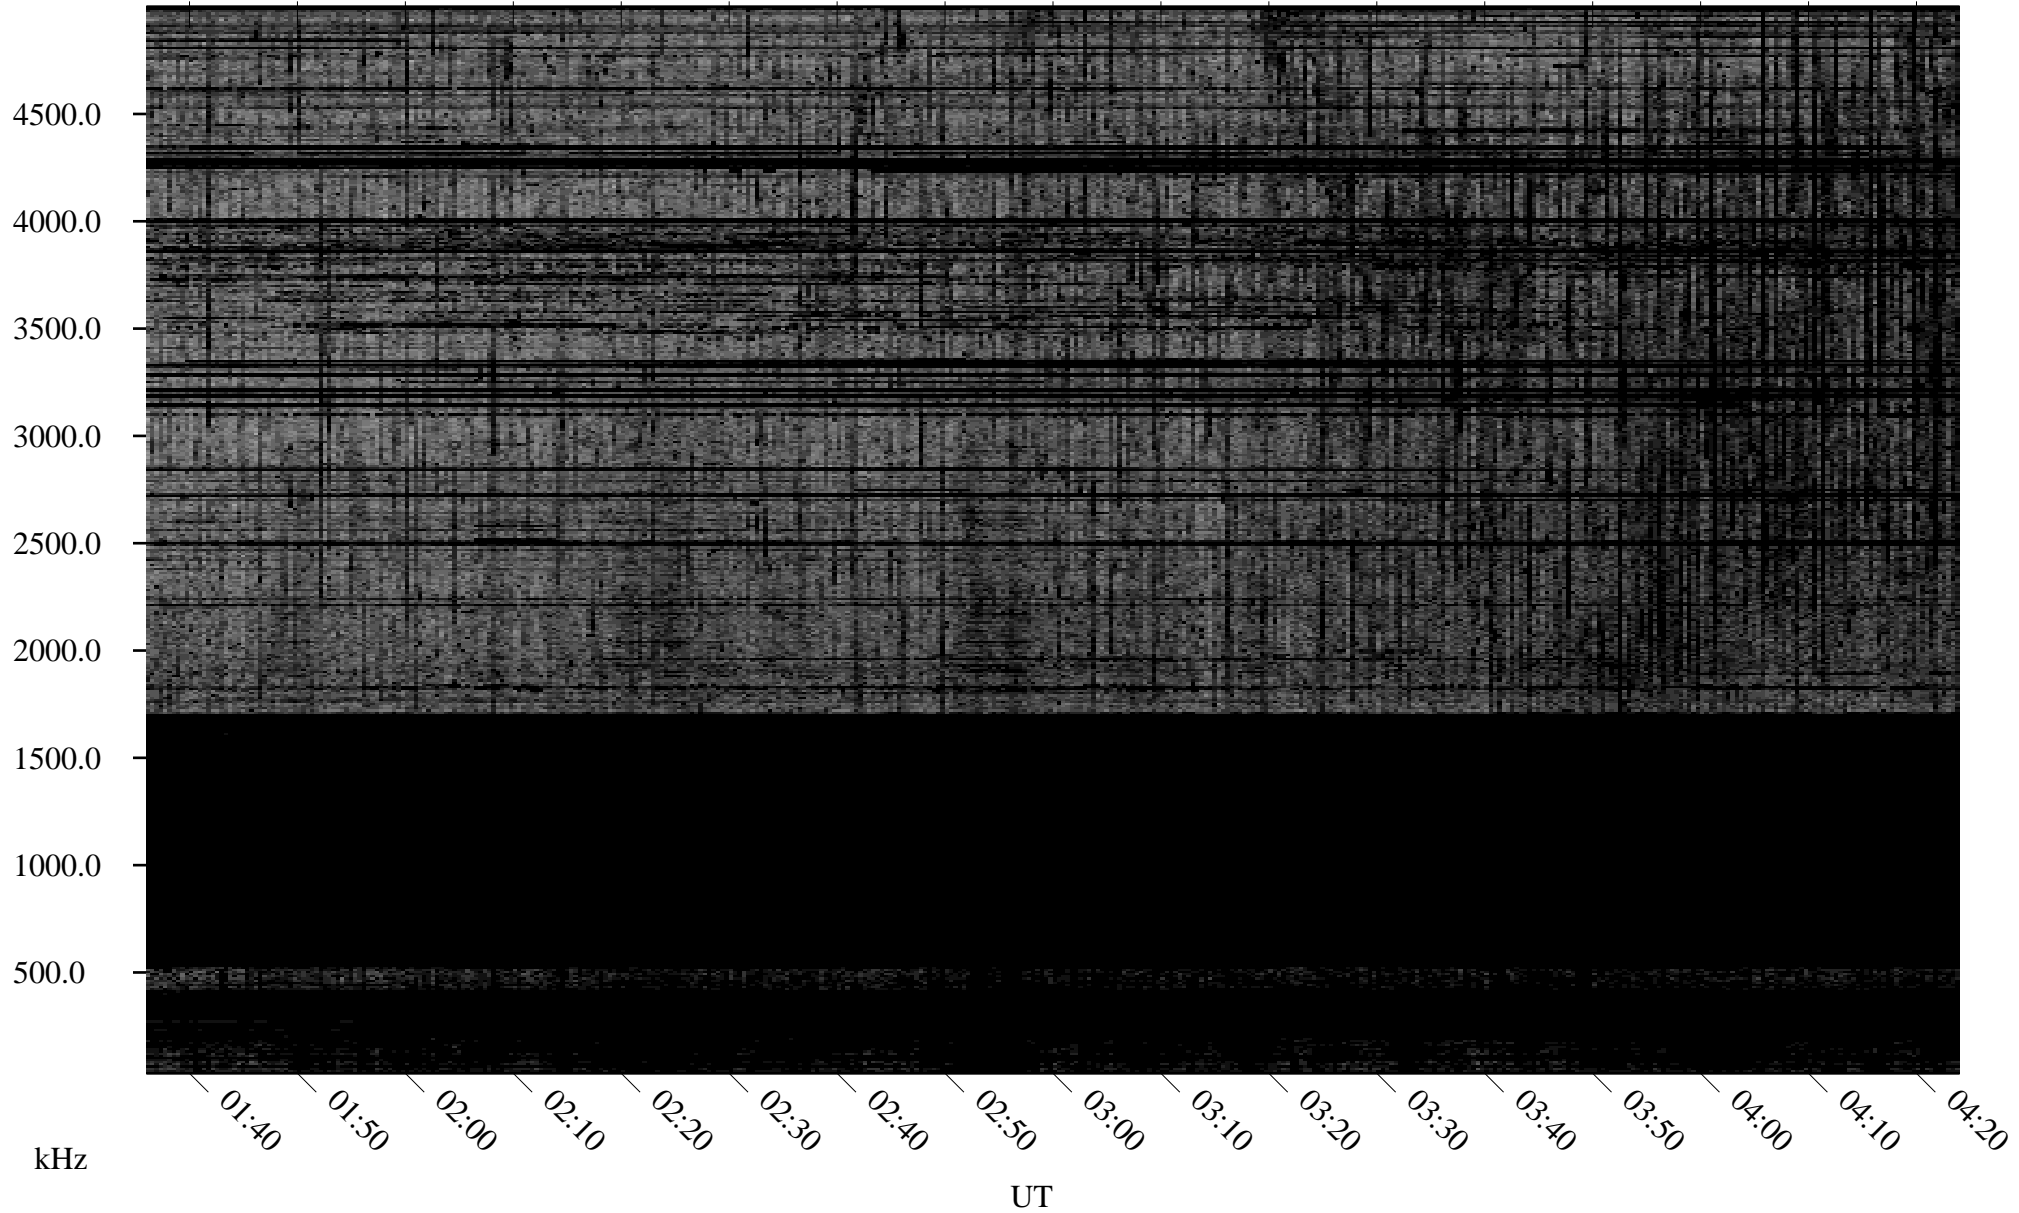

10/08/2009 Churchill, Manitoba

Linear Scale Black = 161 White = 15

ch092811.r01SUm max_12

Page 1

10/08/2009 Churchill, Manitoba

Linear Scale Black = 161 White = 15

ch092811.r01SUm max_12

Page 2

10/09/2009 Churchill, Manitoba

Linear Scale Black = 161 White = 15

ch092811.r01SUm max_12

Page 3

10/09/2009 Churchill, Manitoba

Linear Scale Black = 161 White = 15

ch092811.r01SUm max_12

Page 4

10/09/2009 Churchill, Manitoba

Linear Scale Black = 161 White = 15

ch092811.r01SUm max_12

Page 5

10/09/2009 Churchill, Manitoba

Linear Scale Black = 161 White = 15

ch092811.r01SUm max_12

Page 6

10/09/2009 Churchill, Manitoba

Linear Scale Black = 161 White = 15

ch092811.r01SUm max_12

Page 7

10/09/2009 Churchill, Manitoba

Linear Scale Black = 161 White = 15

ch092811.r01SUm max_12