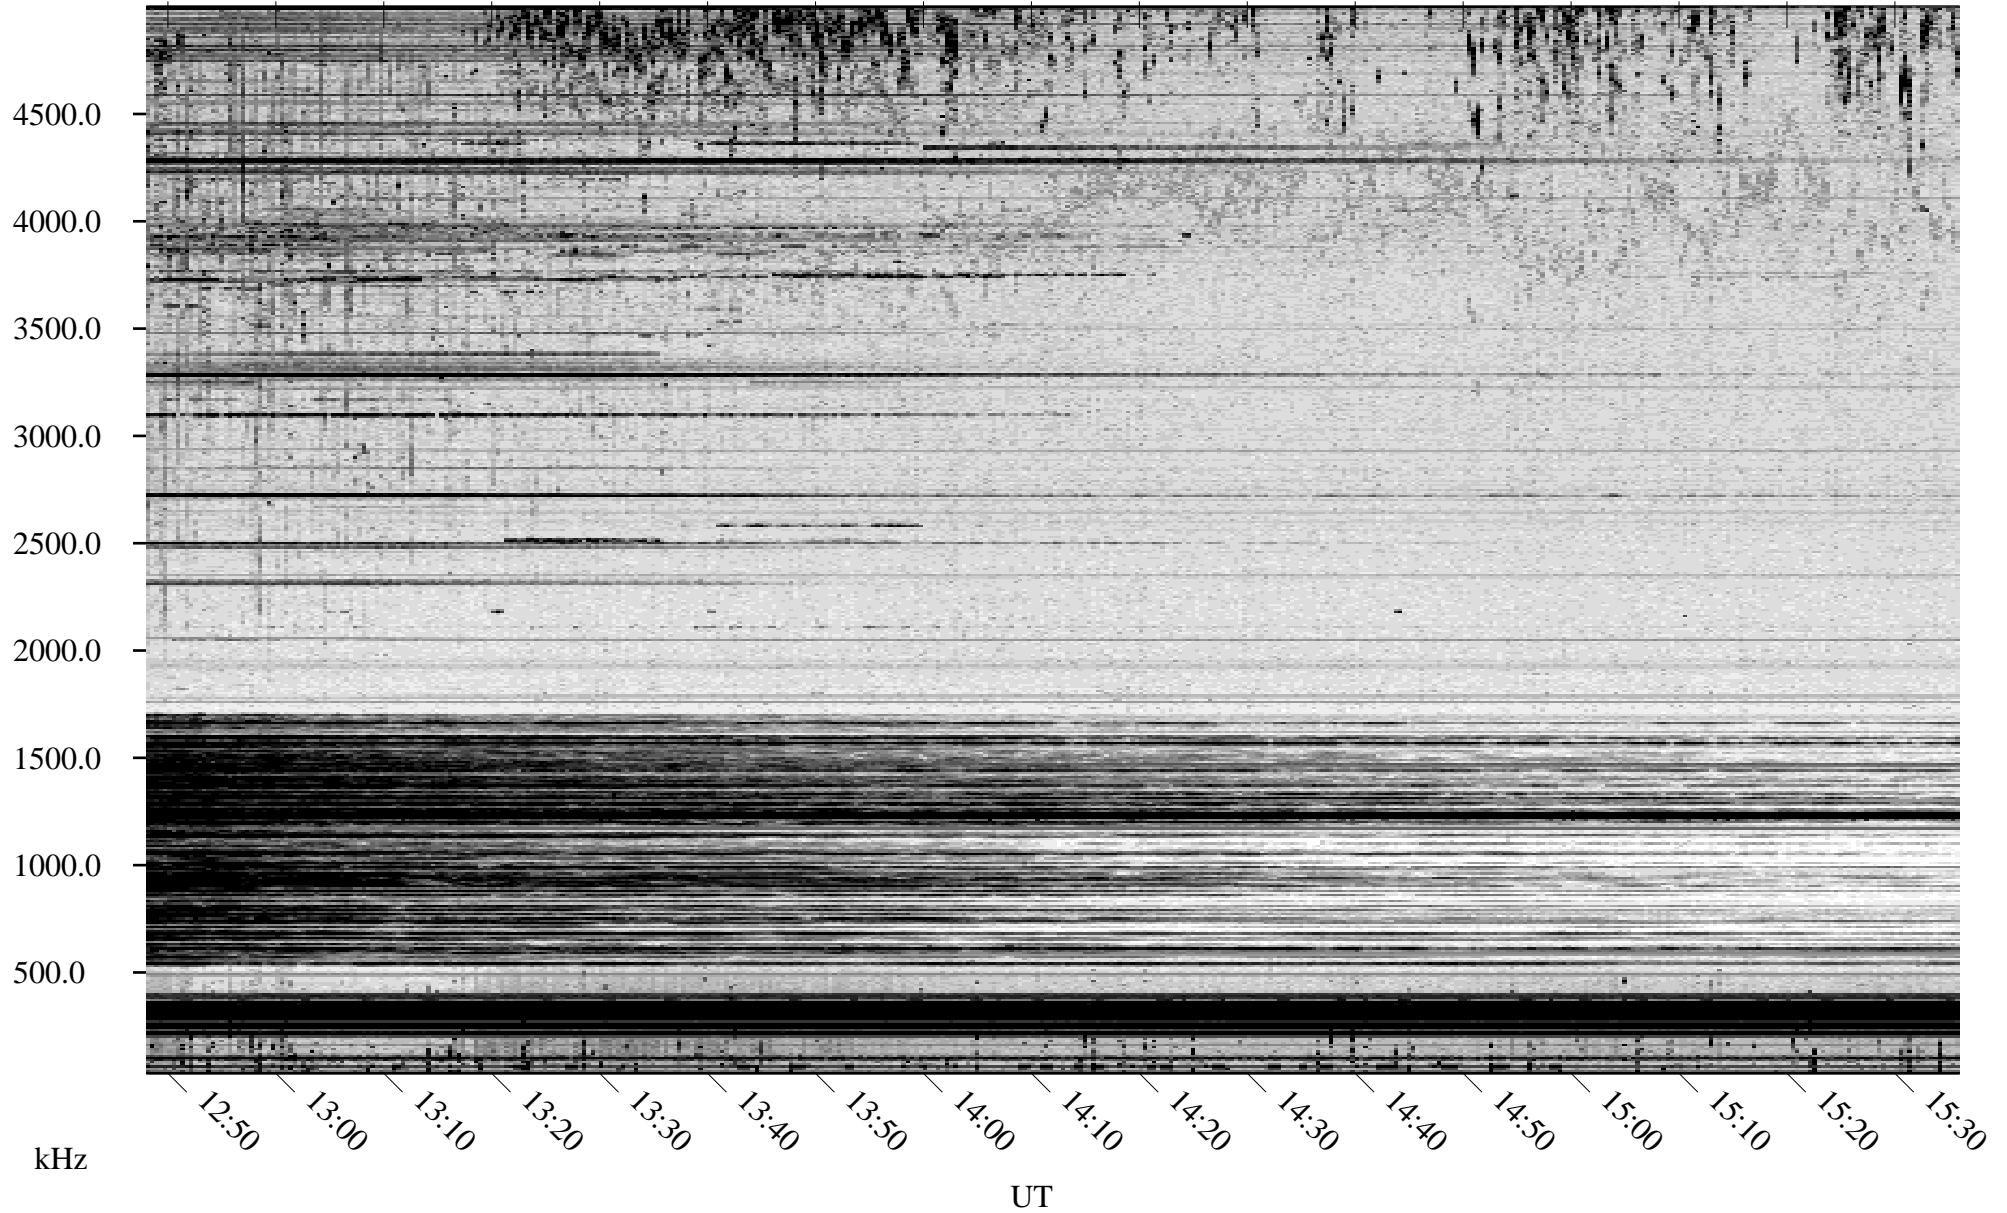

10/09/2009 Churchill, Manitoba

Linear Scale Black = 161 White = 15

ch092811.r01SUm max_12

Page 5

10/09/2009 Churchill, Manitoba

Linear Scale Black = 161 White = 15

ch092811.r01SUm max_12

Page 6

10/09/2009 Churchill, Manitoba

Linear Scale Black = 161 White = 15

ch092811.r01SUm max_12

Page 7

10/09/2009 Churchill, Manitoba

Linear Scale Black = 161 White = 15

ch092811.r01SUm max_12