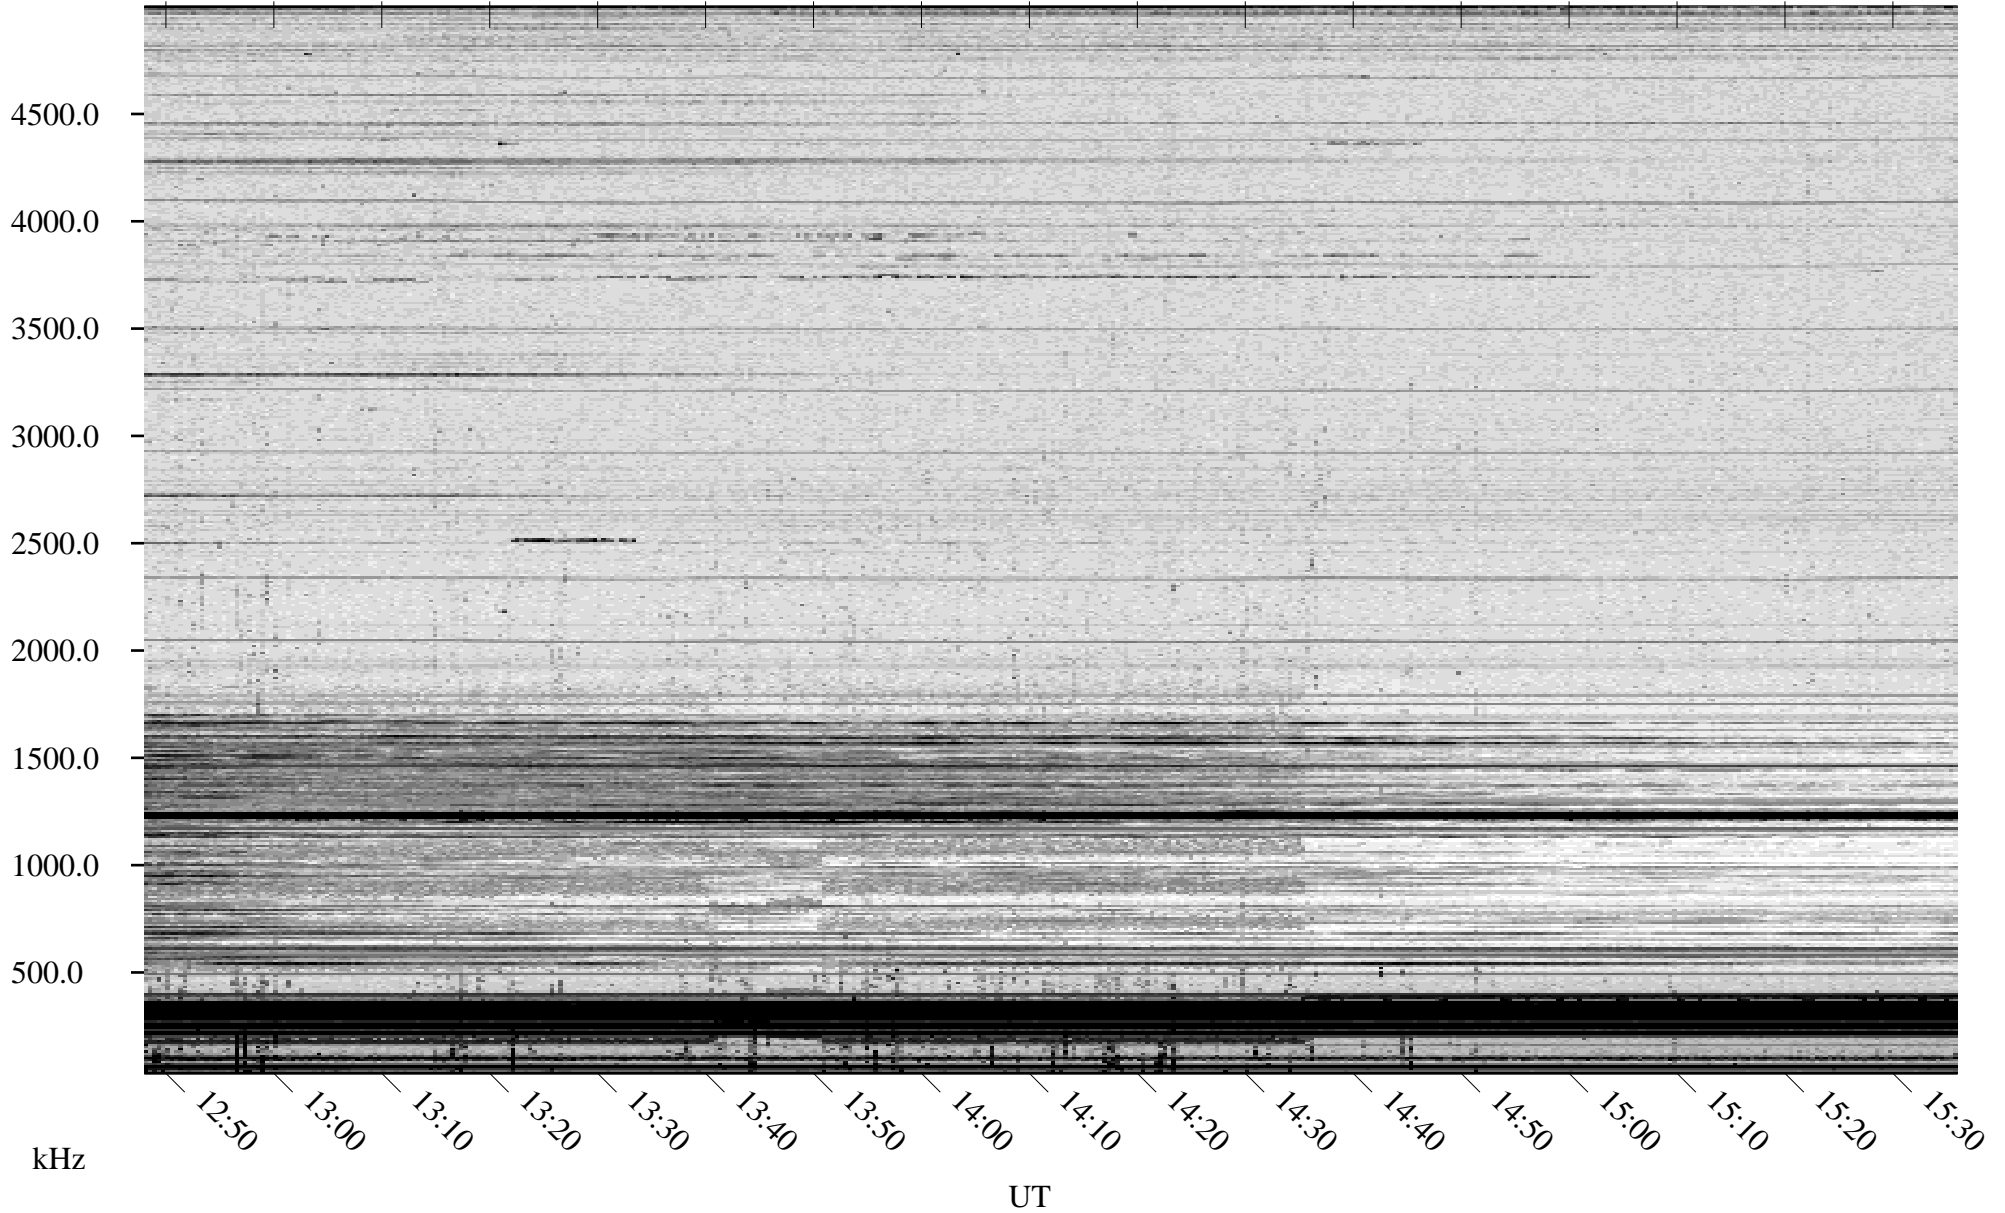

10/09/2009 Churchill, Manitoba

Linear Scale Black = 161 White = 15

ch09282l.r00SUm max_12

Page 1

10/09/2009 Churchill, Manitoba

Linear Scale Black = 161 White = 15

ch09282l.r00SUm max_12

Page 2

10/10/2009 Churchill, Manitoba

Linear Scale Black = 161 White = 15

ch09282l.r00SUm max_12

Page 3

10/10/2009 Churchill, Manitoba

Linear Scale Black = 161 White = 15

ch09282l.r00SUm max_12

Page 4

10/10/2009 Churchill, Manitoba

Linear Scale Black = 161 White = 15

ch09282l.r00SUm max_12

Page 5

10/10/2009 Churchill, Manitoba

Linear Scale Black = 161 White = 15

ch09282l.r00SUm max_12

Page 6

10/10/2009 Churchill, Manitoba

Linear Scale Black = 161 White = 15

ch09282l.r00SUm max_12

Page 7

10/10/2009 Churchill, Manitoba

Linear Scale Black = 161 White = 15

ch09282l.r00SUm max_12

Page 8