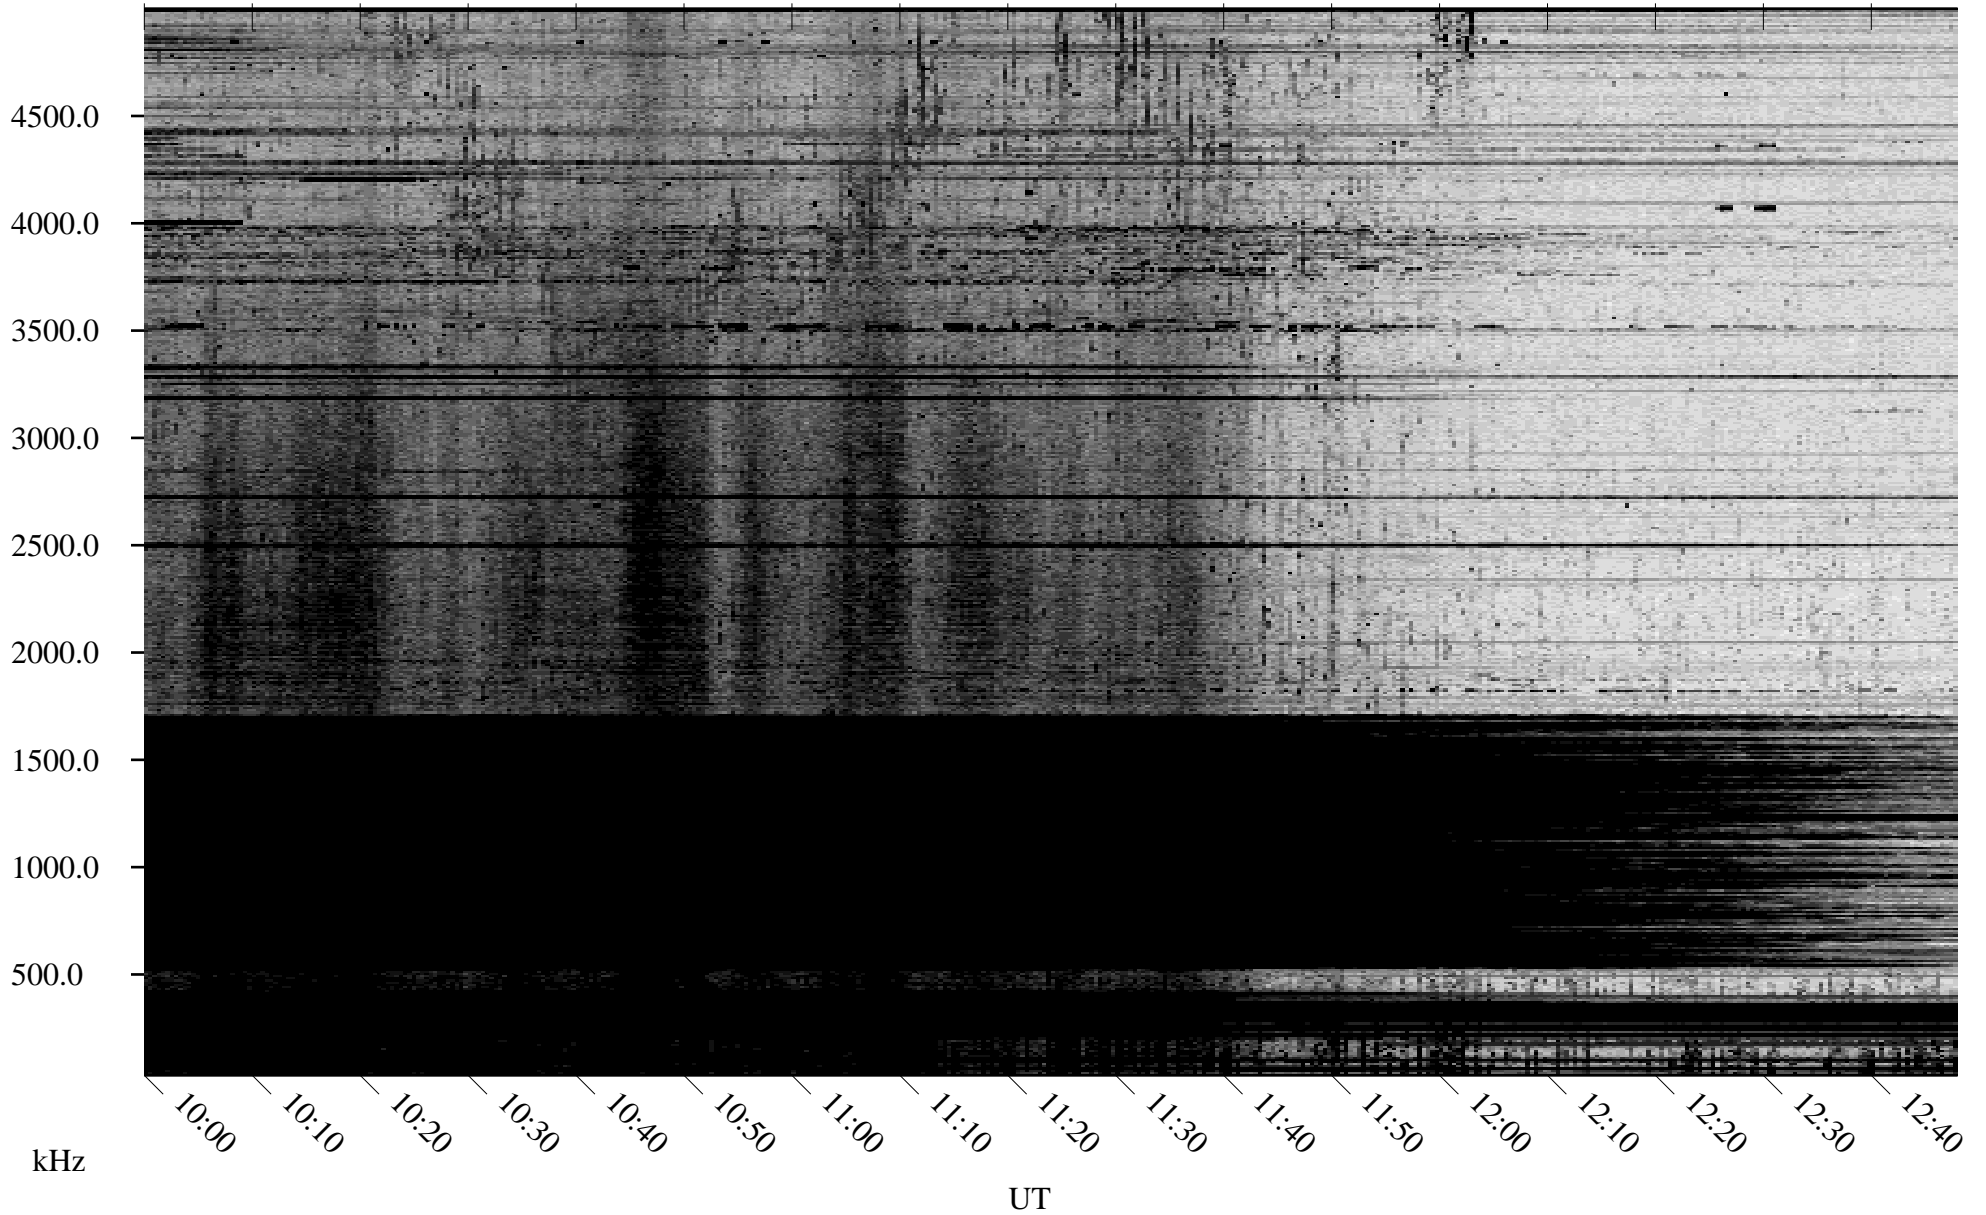

10/09/2009 Churchill, Manitoba

Linear Scale Black = 161 White = 15

ch09282l.r00SUm max_12

Page 1

10/09/2009 Churchill, Manitoba

Linear Scale Black = 161 White = 15

ch09282l.r00SUm max_12

Page 2

10/10/2009 Churchill, Manitoba

Linear Scale Black = 161 White = 15

ch09282l.r00SUm max_12

Page 3

10/10/2009 Churchill, Manitoba

Linear Scale Black = 161 White = 15

ch09282l.r00SUm max_12

Page 4

10/10/2009 Churchill, Manitoba

Linear Scale Black = 161 White = 15

ch09282l.r00SUm max_12

Page 5

10/10/2009 Churchill, Manitoba

Linear Scale Black = 161 White = 15

ch09282l.r00SUm max_12

Page 6

10/10/2009 Churchill, Manitoba

Linear Scale Black = 161 White = 15

ch09282l.r00SUm max_12

Page 7

10/10/2009 Churchill, Manitoba

Linear Scale Black = 161 White = 15

ch09282l.r00SUm max_12

Page 8