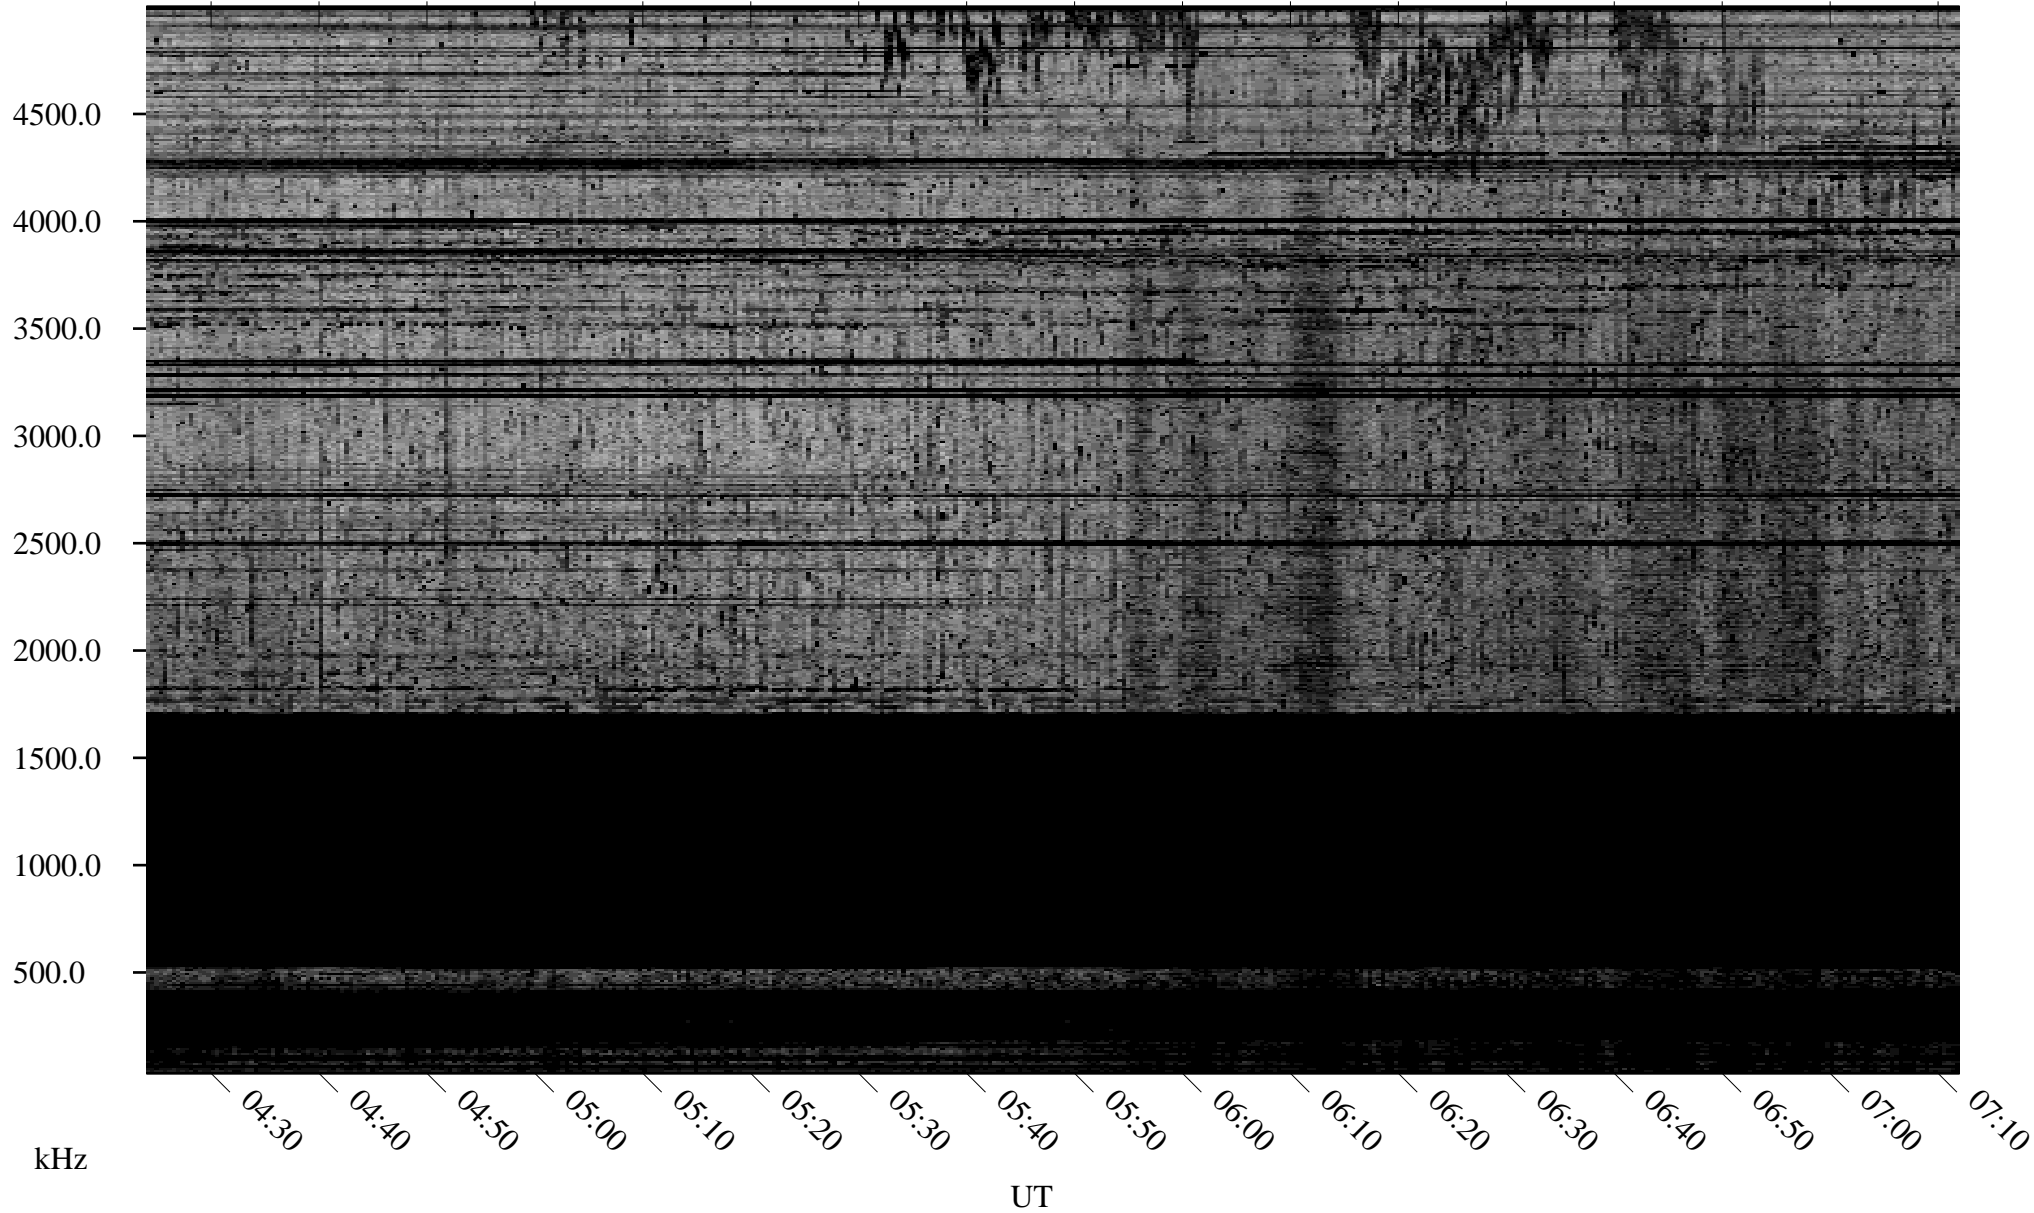

10/09/2009 Churchill, Manitoba

Linear Scale Black = 161 White = 15

ch09282l.r00SUm max_12

Page 1

10/09/2009 Churchill, Manitoba

Linear Scale Black = 161 White = 15

ch09282l.r00SUm max_12

Page 2

10/10/2009 Churchill, Manitoba

Linear Scale Black = 161 White = 15

ch09282l.r00SUm max_12

Page 3

10/10/2009 Churchill, Manitoba

Linear Scale Black = 161 White = 15

ch09282l.r00SUm max_12

Page 4

10/10/2009 Churchill, Manitoba

Linear Scale Black = 161 White = 15

ch09282l.r00SUm max_12

Page 5

10/10/2009 Churchill, Manitoba

Linear Scale Black = 161 White = 15

ch09282l.r00SUm max_12

Page 6

10/10/2009 Churchill, Manitoba

Linear Scale Black = 161 White = 15

ch09282l.r00SUm max_12

Page 7

10/10/2009 Churchill, Manitoba

Linear Scale Black = 161 White = 15

ch09282l.r00SUm max_12

Page 8