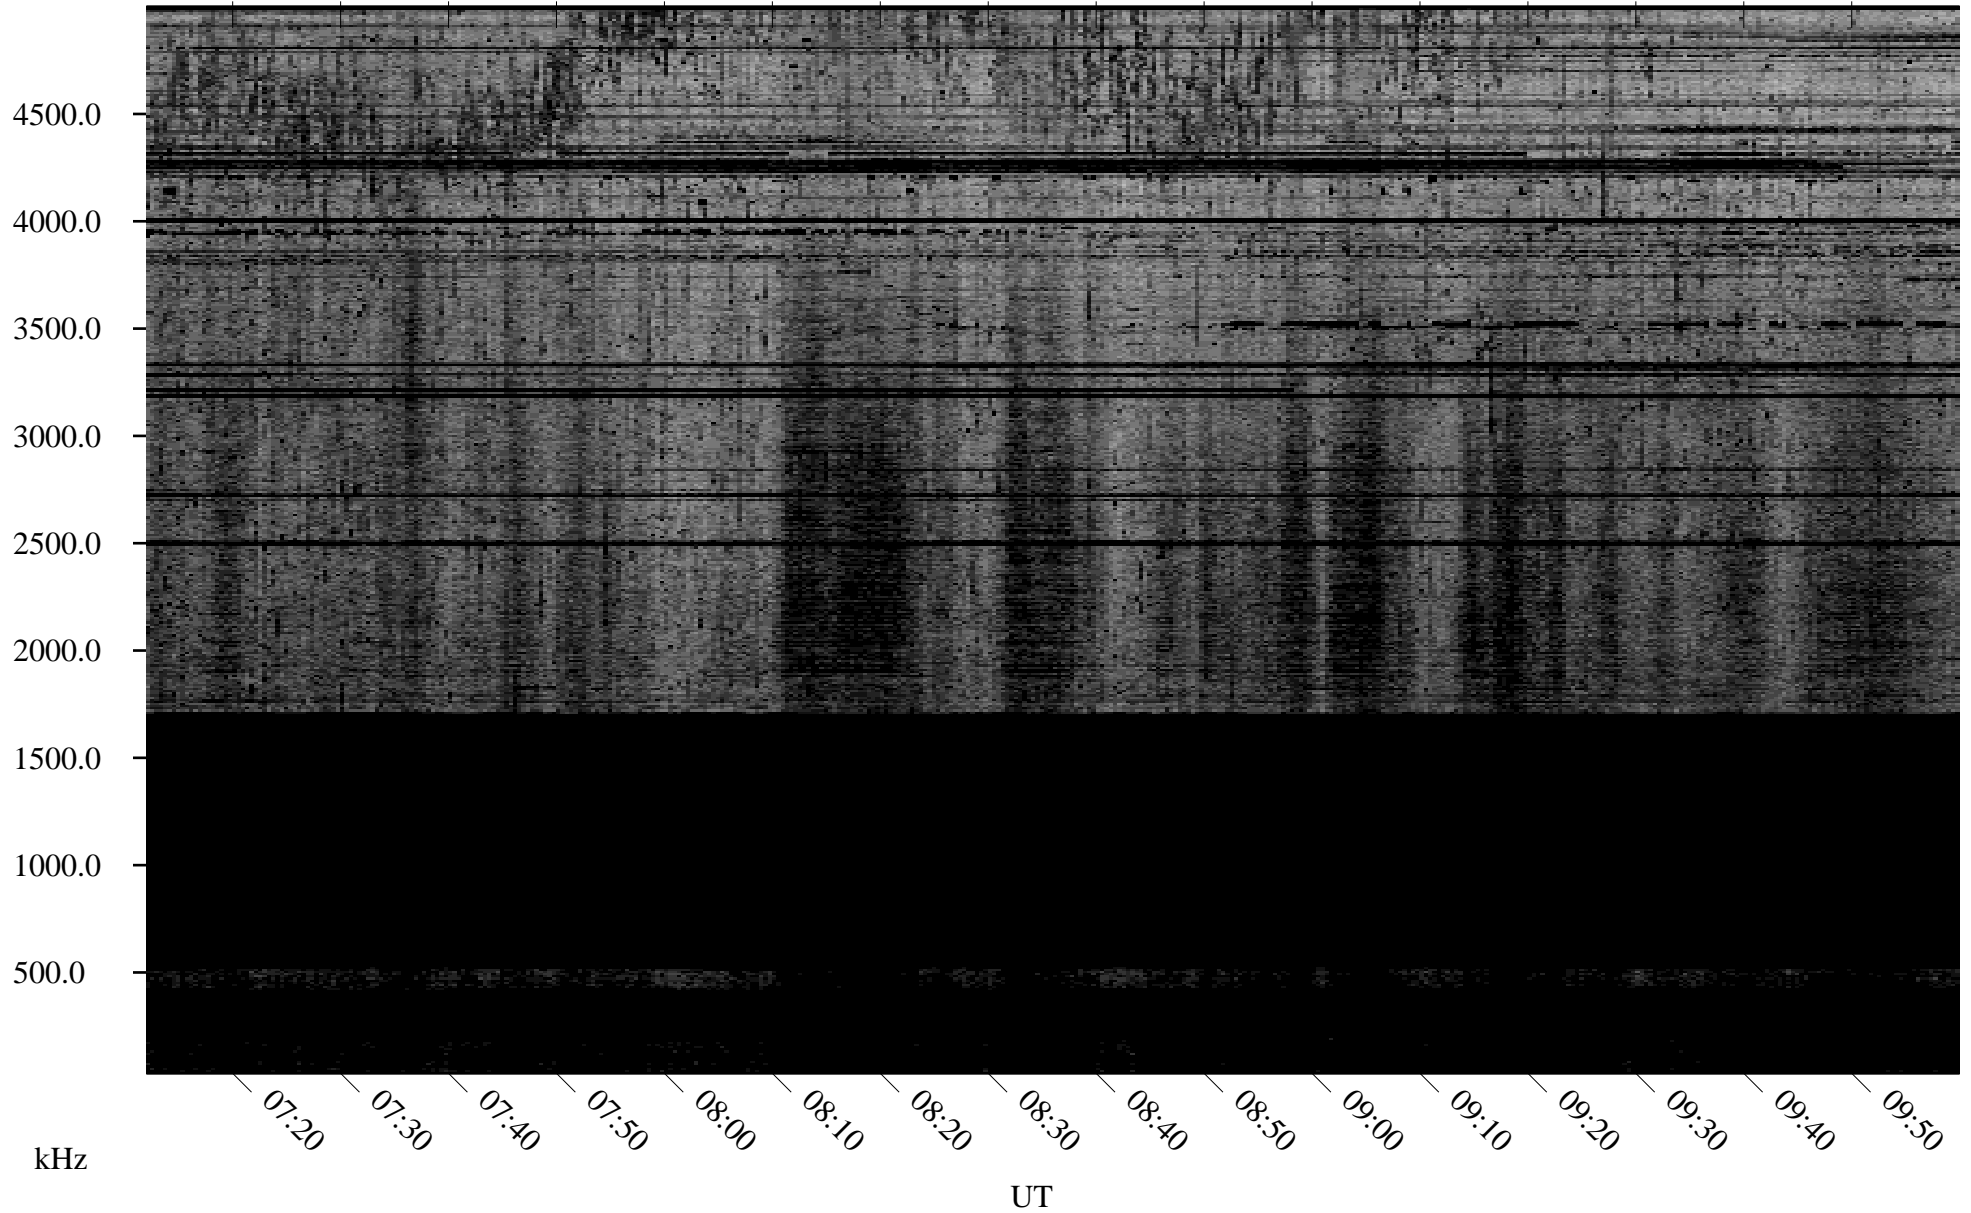

10/09/2009 Churchill, Manitoba

Linear Scale Black = 161 White = 15

ch09282l.r00SUm max_12

Page 1

10/09/2009 Churchill, Manitoba

Linear Scale Black = 161 White = 15

ch09282l.r00SUm max_12

Page 2

10/10/2009 Churchill, Manitoba

Linear Scale Black = 161 White = 15

ch09282l.r00SUm max_12

Page 3

10/10/2009 Churchill, Manitoba

Linear Scale Black = 161 White = 15

ch09282l.r00SUm max_12

Page 4

10/10/2009 Churchill, Manitoba

Linear Scale Black = 161 White = 15

ch09282l.r00SUm max_12

Page 5

10/10/2009 Churchill, Manitoba

Linear Scale Black = 161 White = 15

ch09282l.r00SUm max_12

Page 6

10/10/2009 Churchill, Manitoba

Linear Scale Black = 161 White = 15

ch09282l.r00SUm max_12

Page 7

10/10/2009 Churchill, Manitoba

Linear Scale Black = 161 White = 15

ch09282l.r00SUm max_12

Page 8