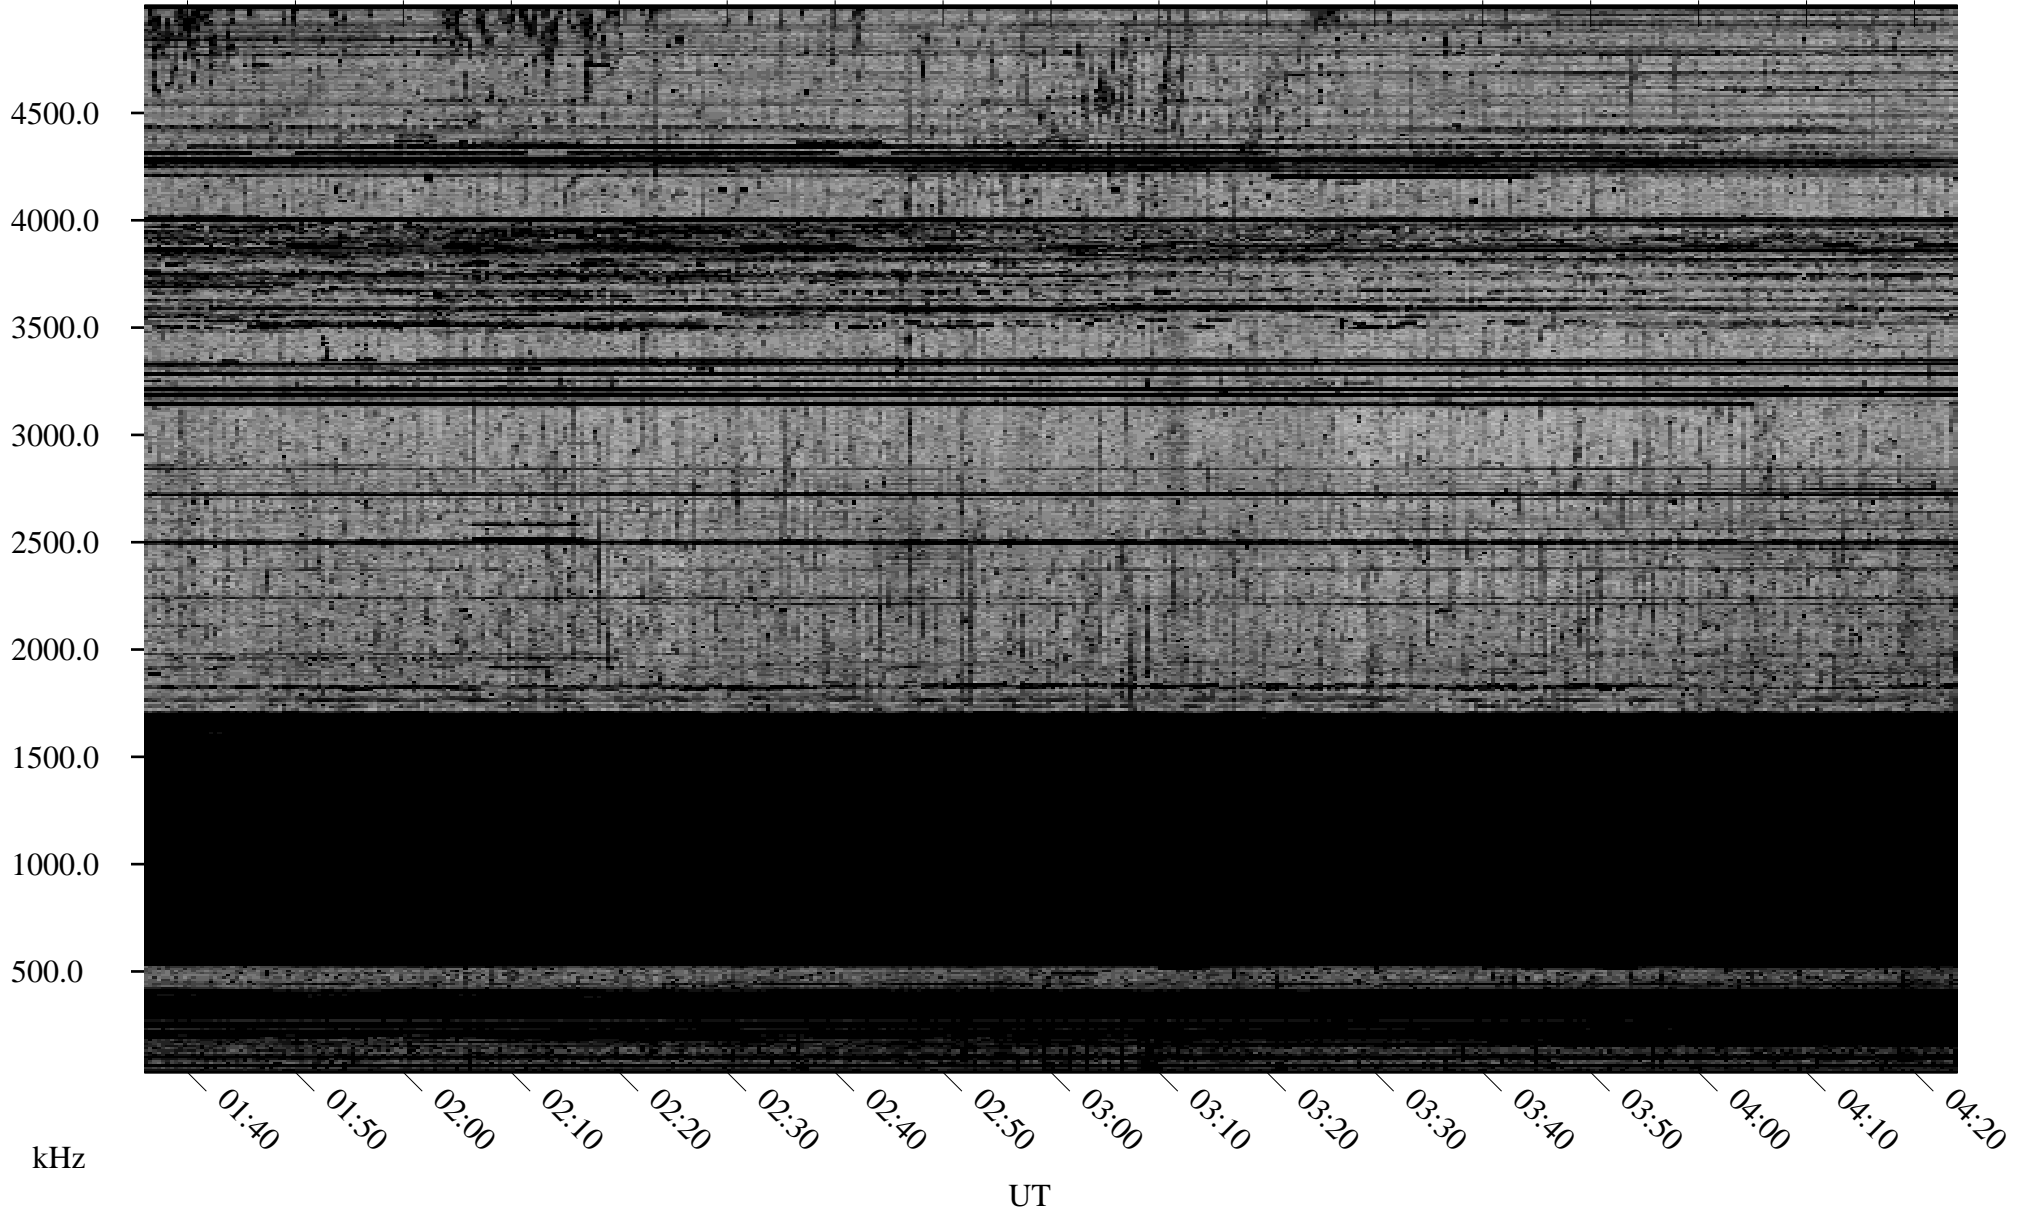

10/09/2009 Churchill, Manitoba

Linear Scale Black = 161 White = 15

ch09282l.r00SUm max_12

Page 1

10/09/2009 Churchill, Manitoba

Linear Scale Black = 161 White = 15

ch09282l.r00SUm max_12

Page 2

10/10/2009 Churchill, Manitoba

Linear Scale Black = 161 White = 15

ch09282l.r00SUm max_12

Page 3

10/10/2009 Churchill, Manitoba

Linear Scale Black = 161 White = 15

ch09282l.r00SUm max_12

Page 4

10/10/2009 Churchill, Manitoba

Linear Scale Black = 161 White = 15

ch09282l.r00SUm max_12

Page 5

10/10/2009 Churchill, Manitoba

Linear Scale Black = 161 White = 15

ch09282l.r00SUm max_12

Page 6

10/10/2009 Churchill, Manitoba

Linear Scale Black = 161 White = 15

ch09282l.r00SUm max_12

Page 7

10/10/2009 Churchill, Manitoba

Linear Scale Black = 161 White = 15

ch09282l.r00SUm max_12

Page 8