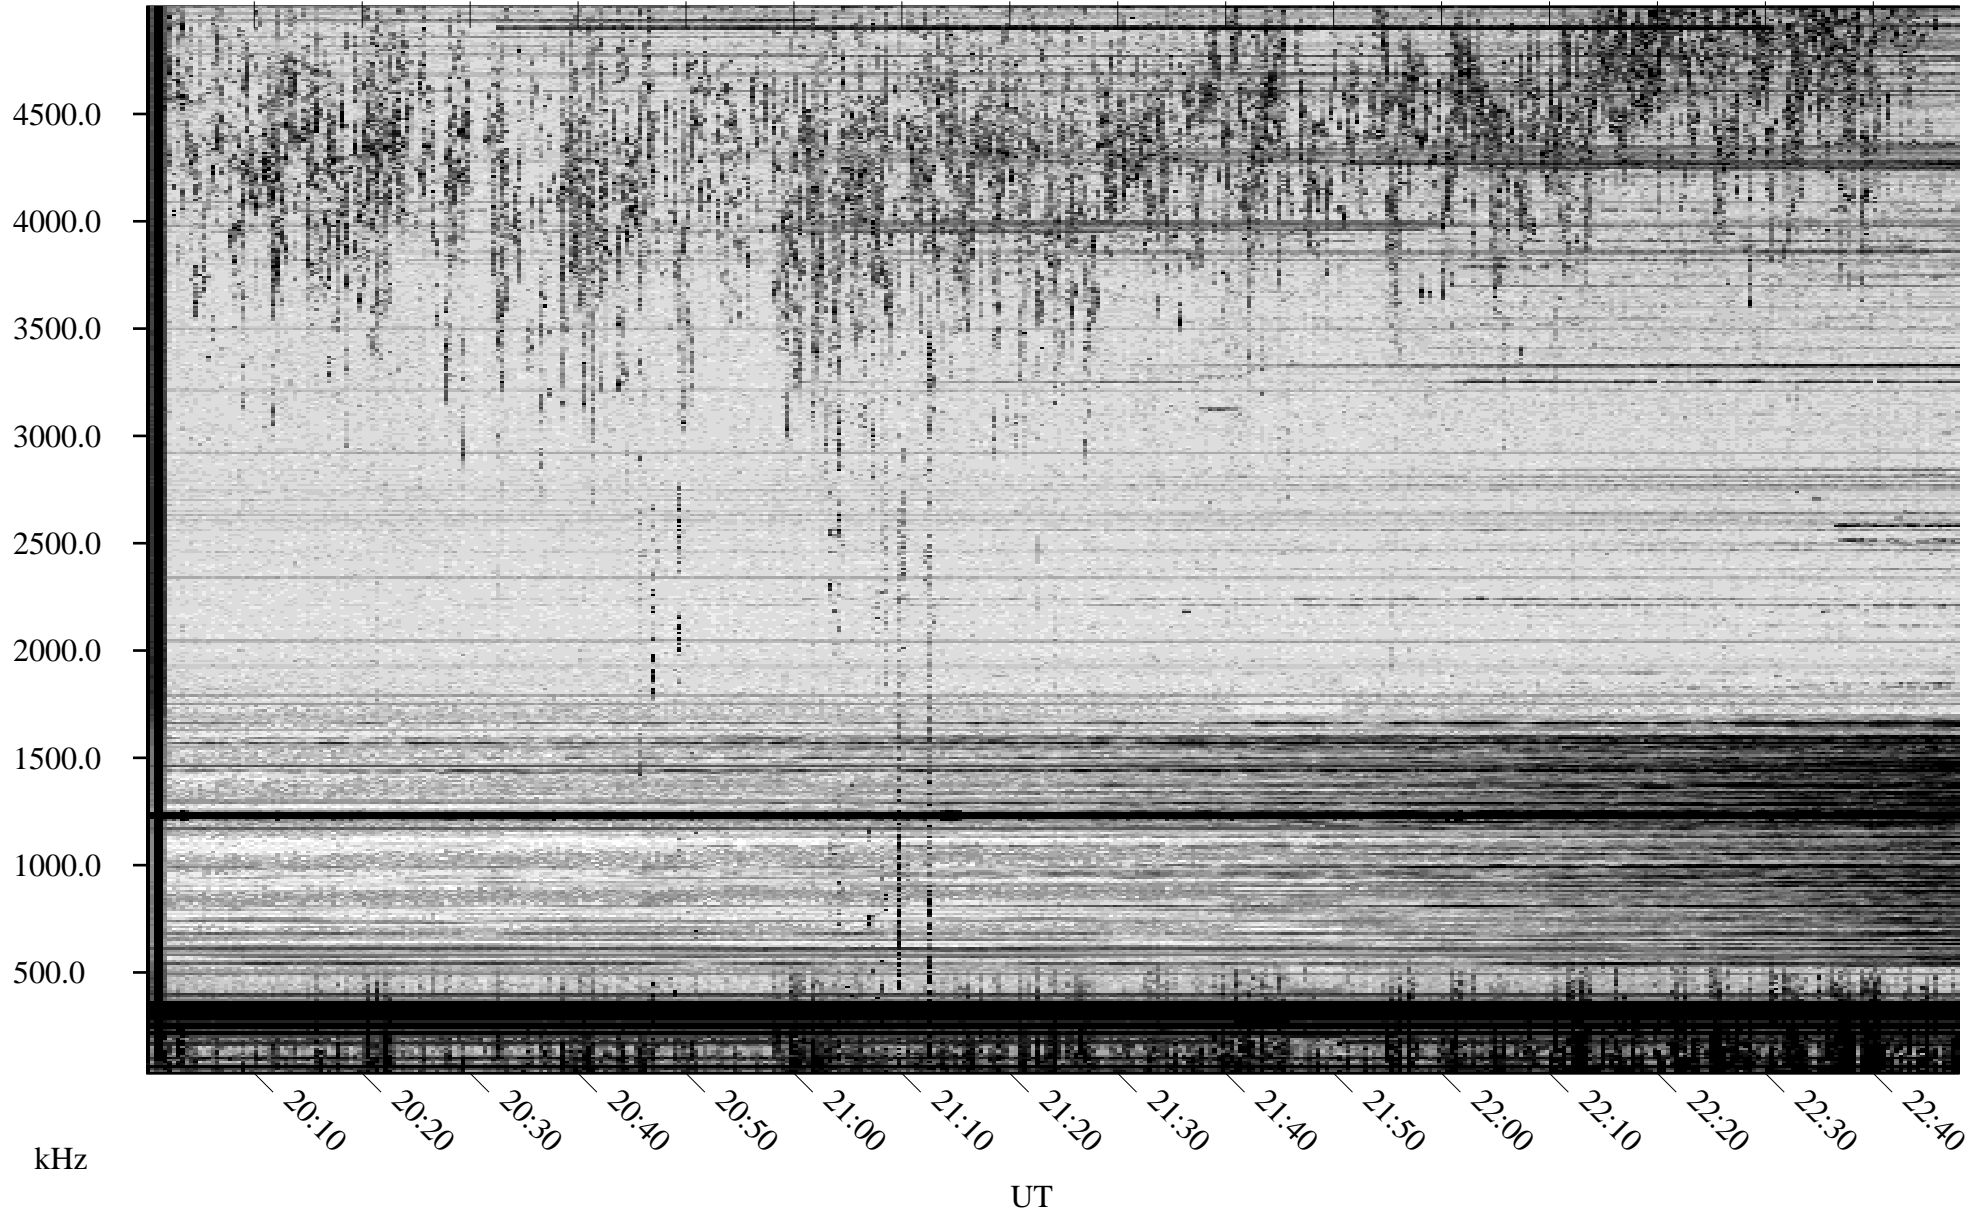

10/09/2009 Churchill, Manitoba

Linear Scale Black = 161 White = 15

ch09282l.r00SUm max_12

Page 1

10/09/2009 Churchill, Manitoba

Linear Scale Black = 161 White = 15

ch09282l.r00SUm max_12

Page 2

10/10/2009 Churchill, Manitoba

Linear Scale Black = 161 White = 15

ch09282l.r00SUm max_12

Page 3

10/10/2009 Churchill, Manitoba

Linear Scale Black = 161 White = 15

ch09282l.r00SUm max_12

Page 4

10/10/2009 Churchill, Manitoba

Linear Scale Black = 161 White = 15

ch09282l.r00SUm max_12

Page 5

10/10/2009 Churchill, Manitoba

Linear Scale Black = 161 White = 15

ch09282l.r00SUm max_12

Page 6

10/10/2009 Churchill, Manitoba

Linear Scale Black = 161 White = 15

ch09282l.r00SUm max_12

Page 7

10/10/2009 Churchill, Manitoba

Linear Scale Black = 161 White = 15

ch09282l.r00SUm max_12

Page 8