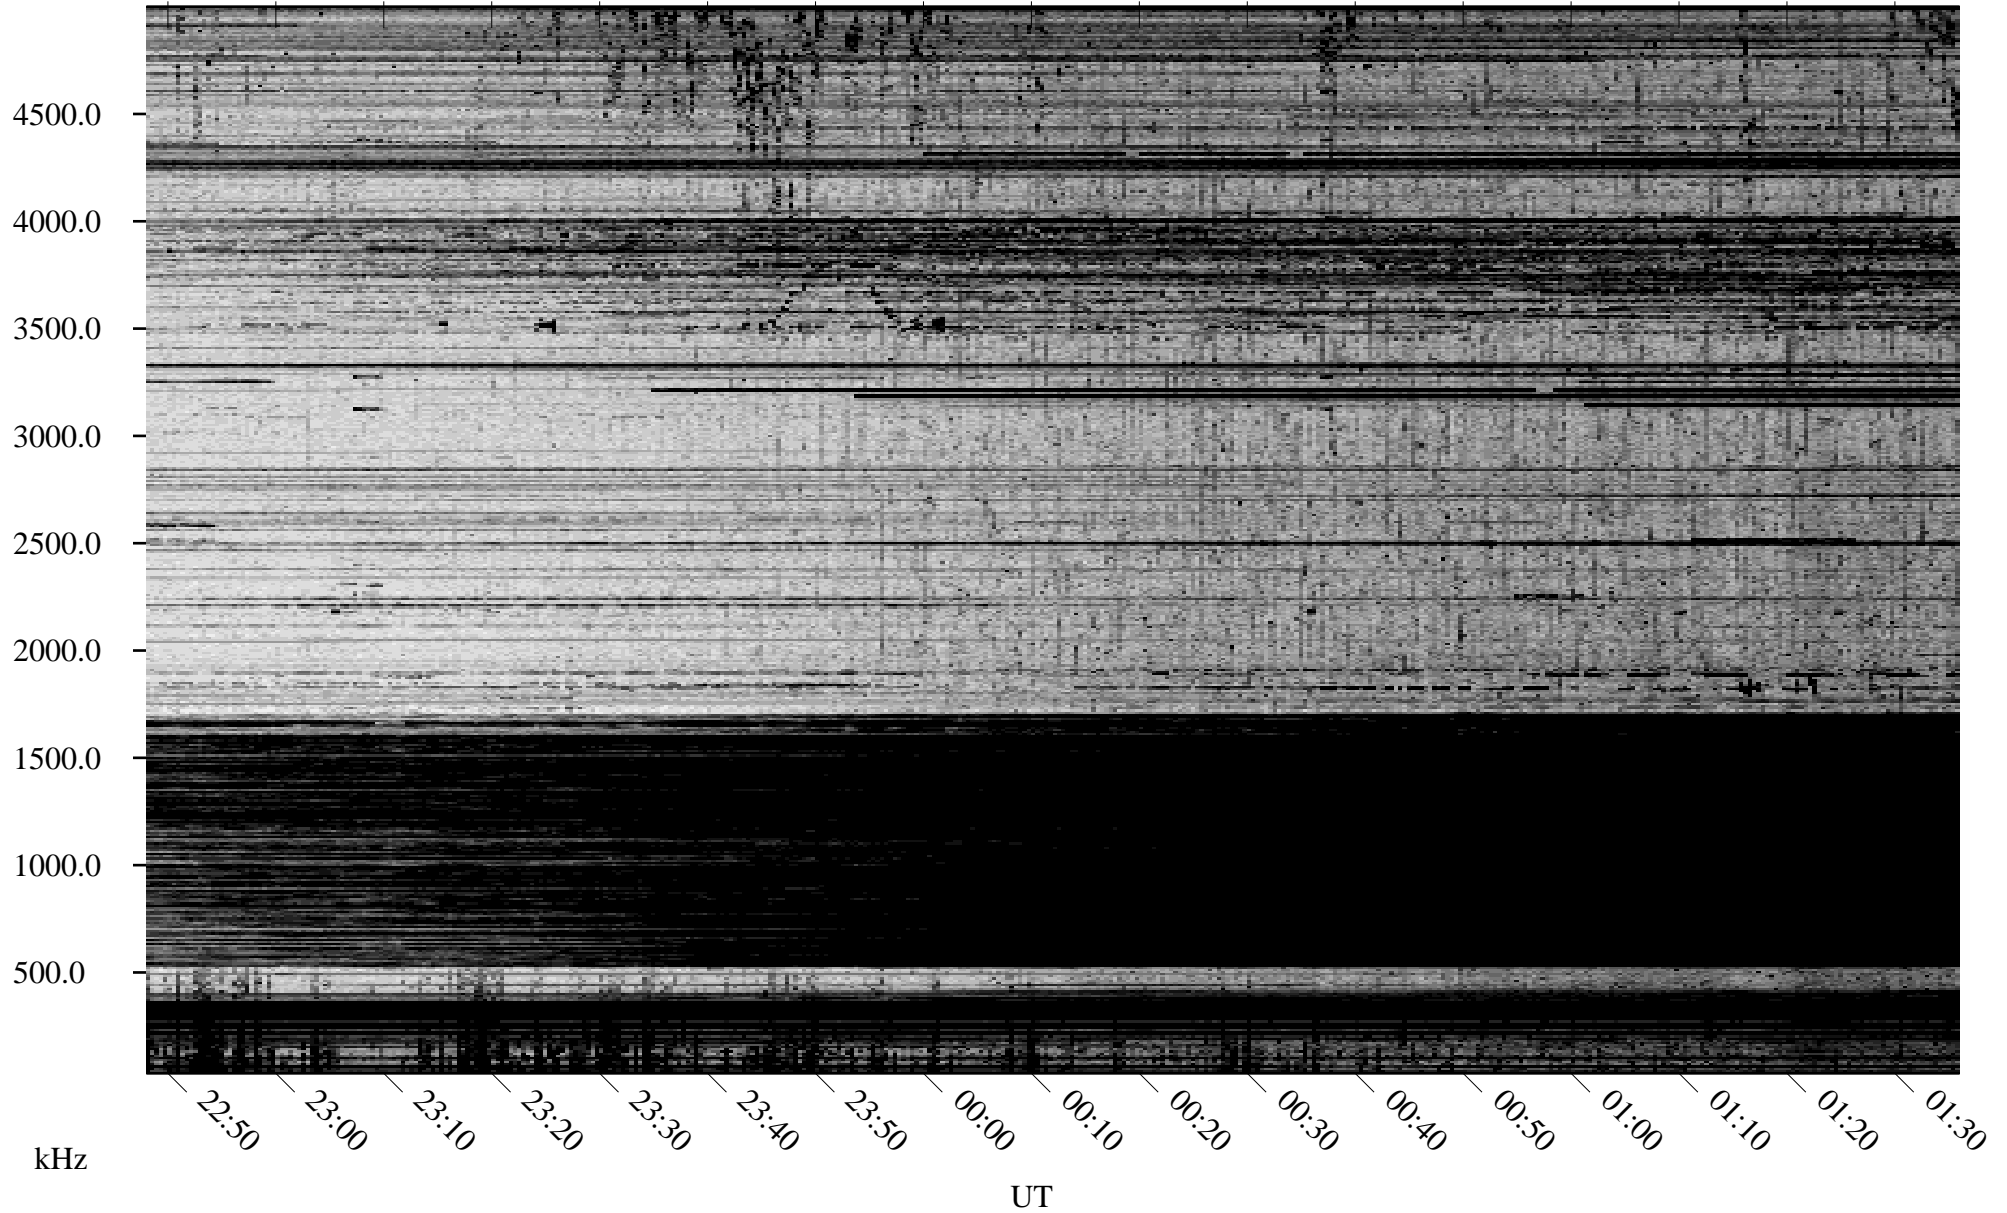

10/09/2009 Churchill, Manitoba

Linear Scale Black = 161 White = 15

ch09282l.r00SUm max_12

Page 1

10/09/2009 Churchill, Manitoba

Linear Scale Black = 161 White = 15

ch09282l.r00SUm max_12

Page 2

10/10/2009 Churchill, Manitoba

Linear Scale Black = 161 White = 15

ch09282l.r00SUm max_12

Page 3

10/10/2009 Churchill, Manitoba

Linear Scale Black = 161 White = 15

ch09282l.r00SUm max_12

Page 4

10/10/2009 Churchill, Manitoba

Linear Scale Black = 161 White = 15

ch09282l.r00SUm max_12

Page 5

10/10/2009 Churchill, Manitoba

Linear Scale Black = 161 White = 15

ch09282l.r00SUm max_12

Page 6

10/10/2009 Churchill, Manitoba

Linear Scale Black = 161 White = 15

ch09282l.r00SUm max_12

Page 7

10/10/2009 Churchill, Manitoba

Linear Scale Black = 161 White = 15

ch09282l.r00SUm max_12

Page 8