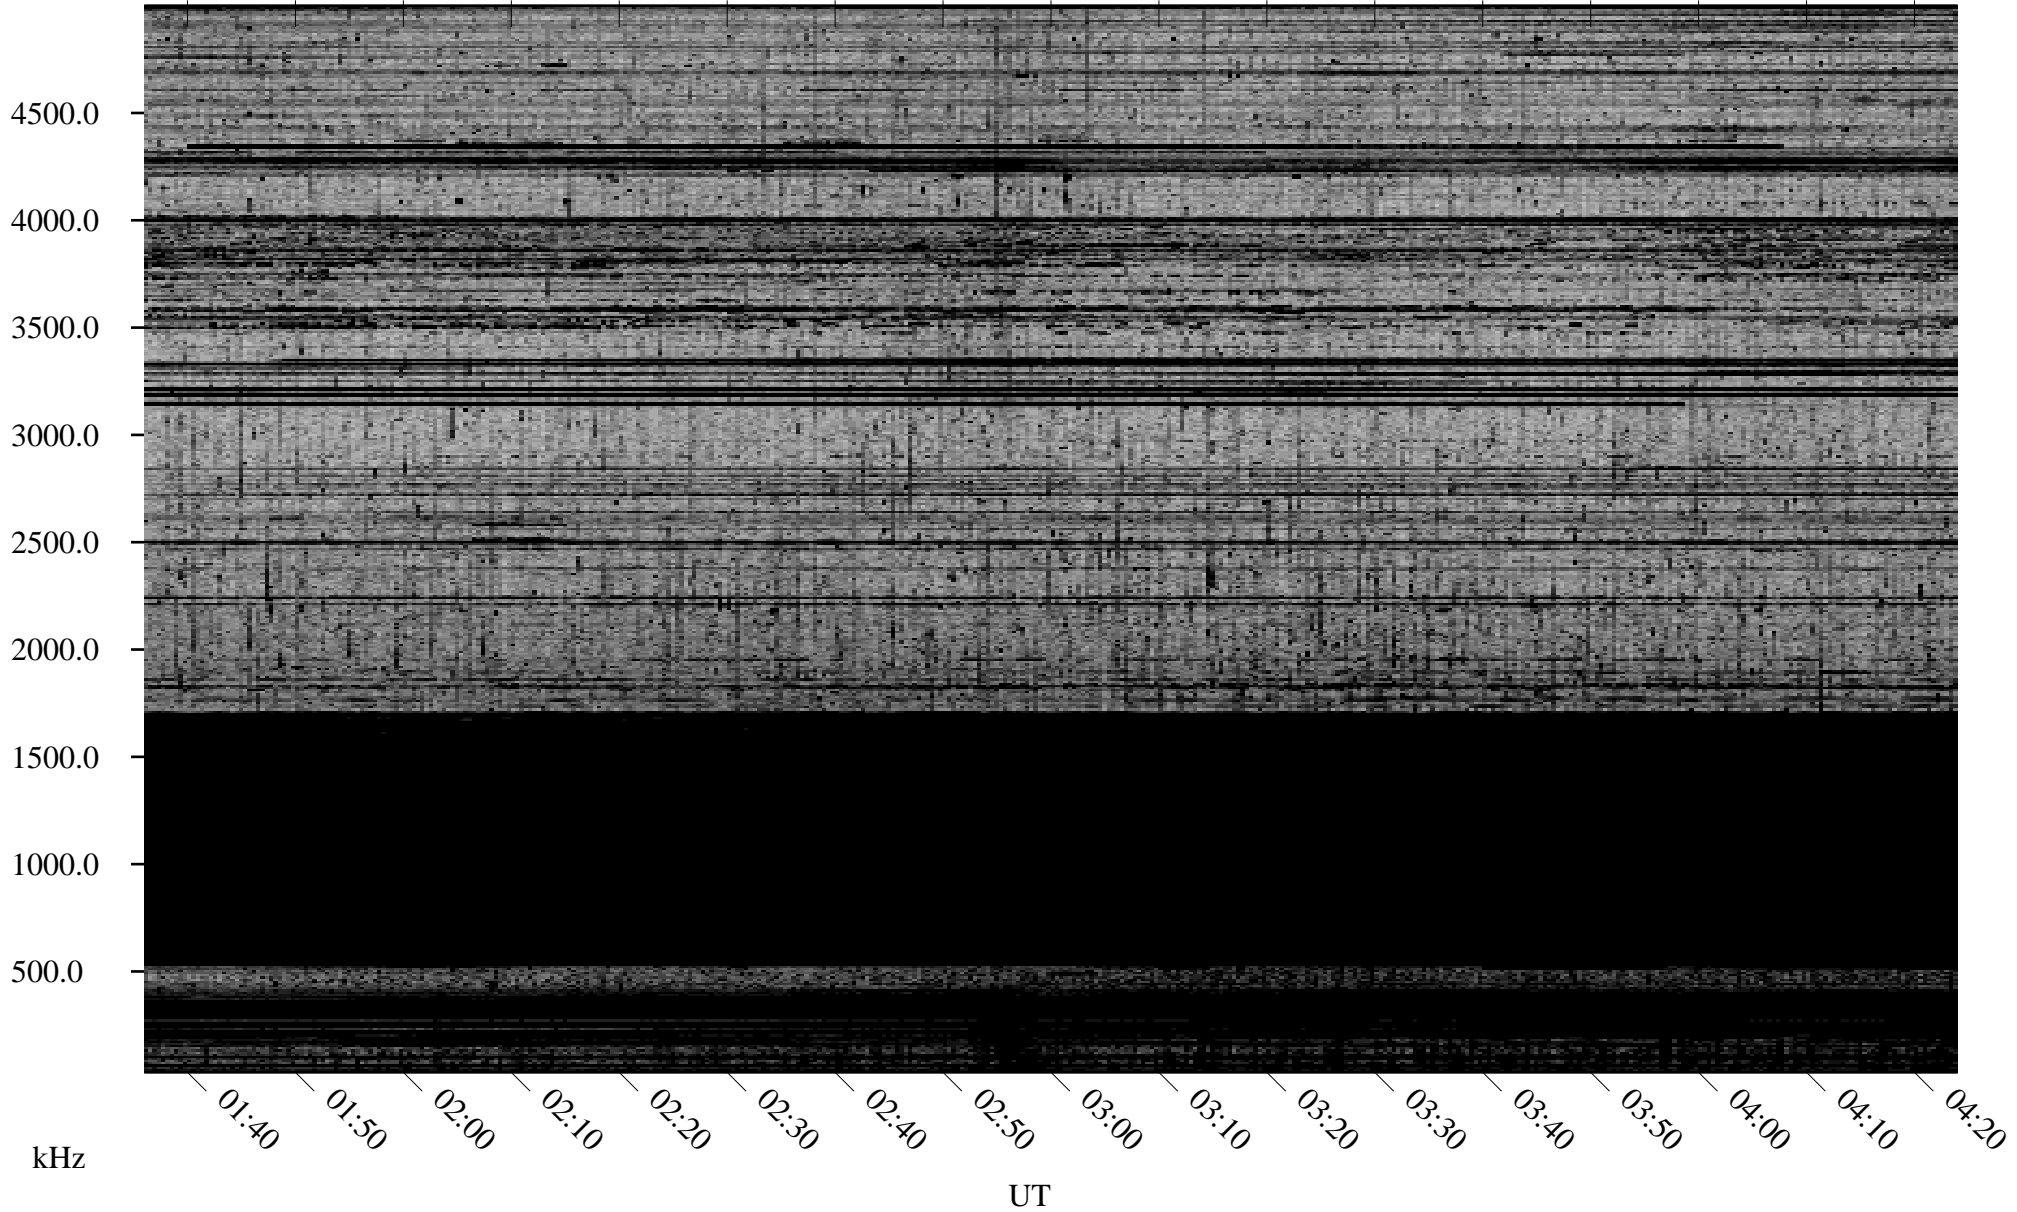

10/10/2009 Churchill, Manitoba

Linear Scale Black = 161 White = 15

ch092831.r00SUm max_12

Page 1

10/10/2009 Churchill, Manitoba

Linear Scale Black = 161 White = 15

ch09283l.r00SUm max_12

Page 2

10/11/2009 Churchill, Manitoba

Linear Scale Black = 161 White = 15

ch09283l.r00SUm max_12

Page 3

10/11/2009 Churchill, Manitoba

Linear Scale Black = 161 White = 15

ch092831.r00SUm max_12

Page 4

10/11/2009 Churchill, Manitoba

Linear Scale Black = 161 White = 15

ch09283l.r00SUm max_12

Page 5

10/11/2009 Churchill, Manitoba

Linear Scale Black = 161 White = 15

ch09283l.r00SUm max_12

Page 6

10/11/2009 Churchill, Manitoba

Linear Scale Black = 161 White = 15

ch09283l.r00SUm max_12

Page 7

10/11/2009 Churchill, Manitoba

Linear Scale Black = 161 White = 15

ch09283l.r00SUm max_12