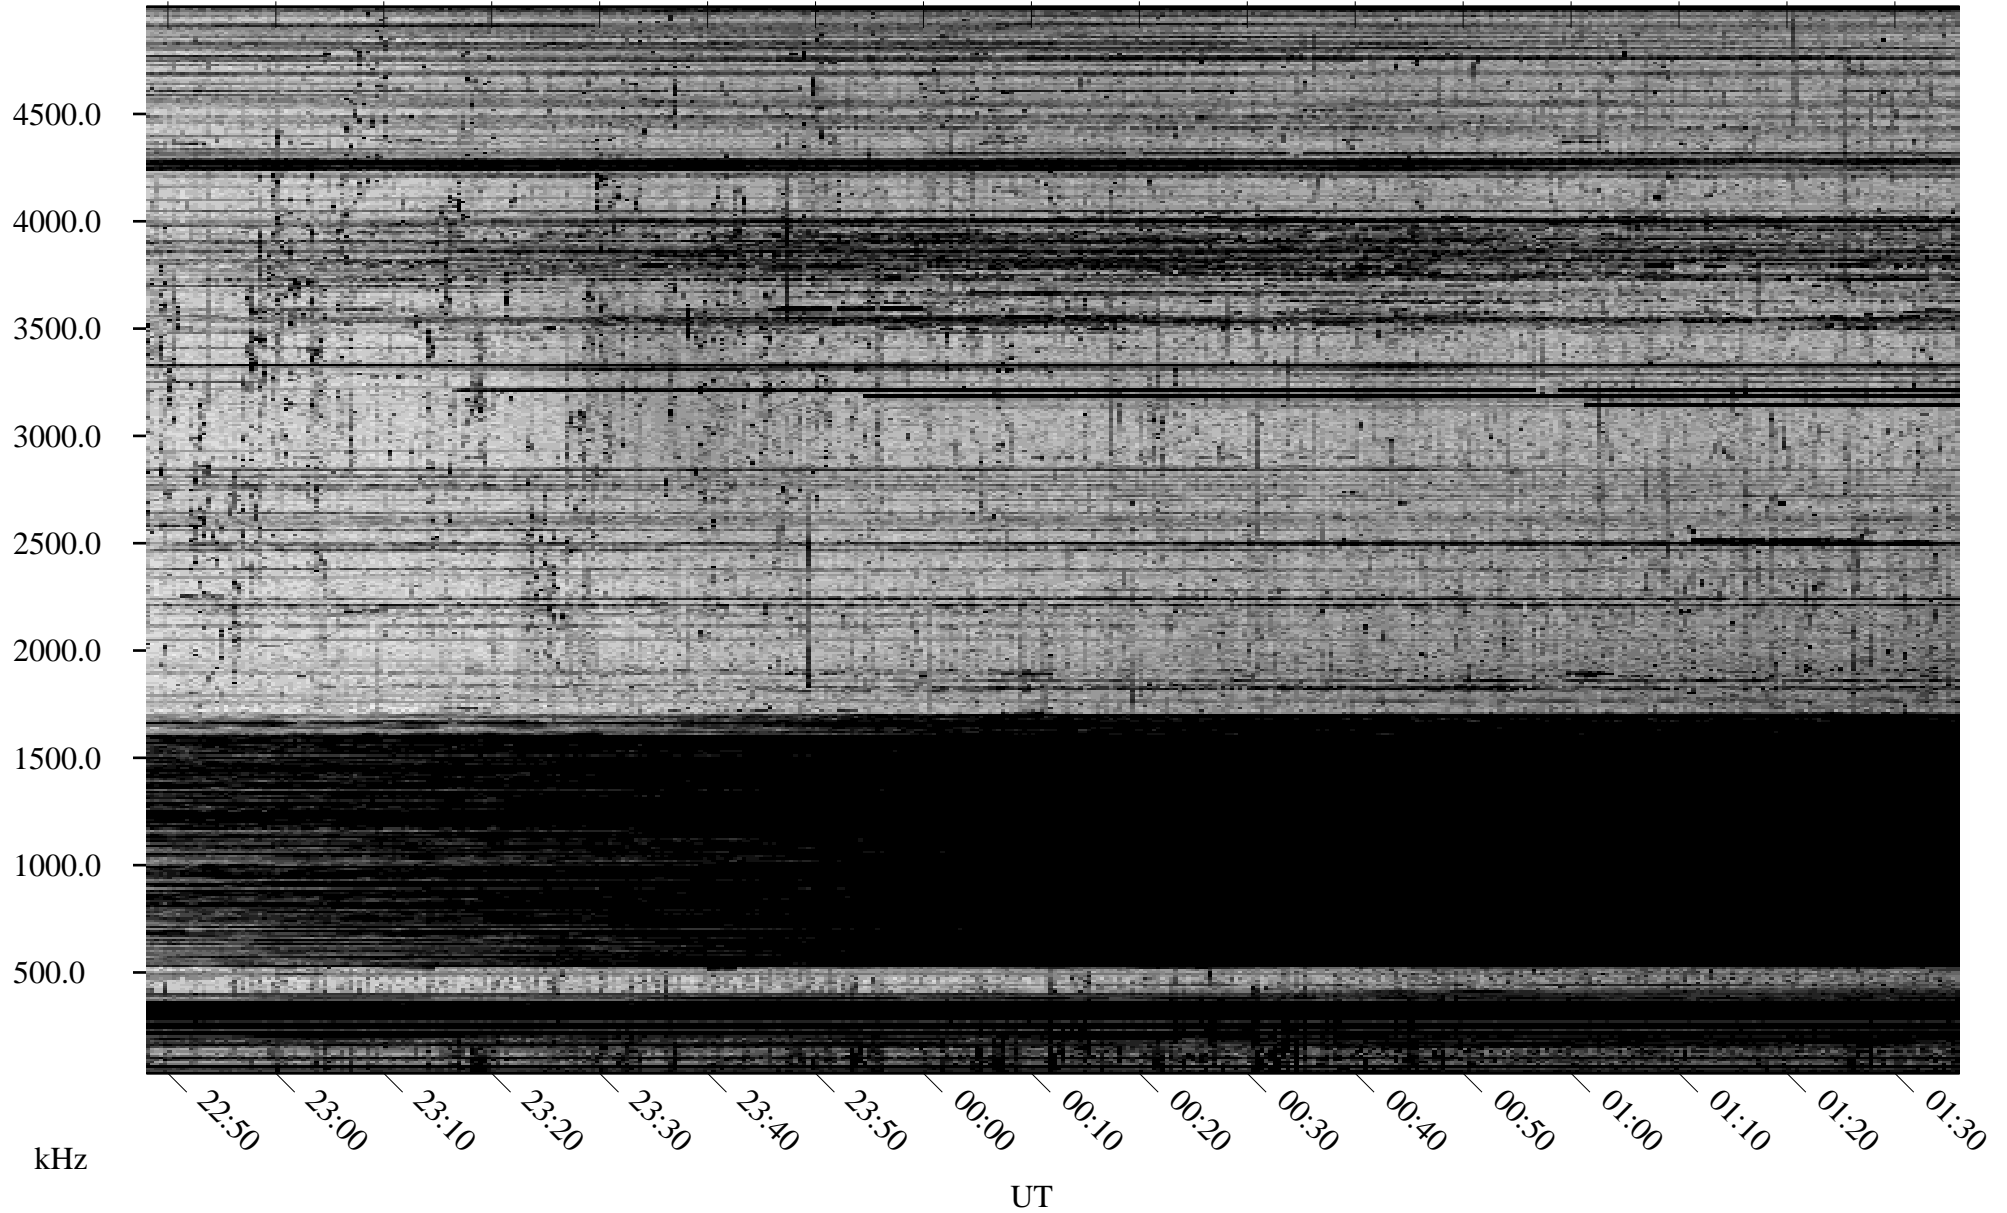

10/10/2009 Churchill, Manitoba

Linear Scale Black = 161 White = 15

ch092831.r00SUm max_12

Page 1

10/10/2009 Churchill, Manitoba

Linear Scale Black = 161 White = 15

ch09283l.r00SUm max_12

Page 2

10/11/2009 Churchill, Manitoba

Linear Scale Black = 161 White = 15

ch09283l.r00SUm max_12

Page 3

10/11/2009 Churchill, Manitoba

Linear Scale Black = 161 White = 15

ch092831.r00SUm max_12

Page 4

10/11/2009 Churchill, Manitoba

Linear Scale Black = 161 White = 15

ch09283l.r00SUm max_12

Page 5

10/11/2009 Churchill, Manitoba

Linear Scale Black = 161 White = 15

ch09283l.r00SUm max_12

Page 6

10/11/2009 Churchill, Manitoba

Linear Scale Black = 161 White = 15

ch09283l.r00SUm max_12

Page 7

10/11/2009 Churchill, Manitoba

Linear Scale Black = 161 White = 15

ch09283l.r00SUm max_12