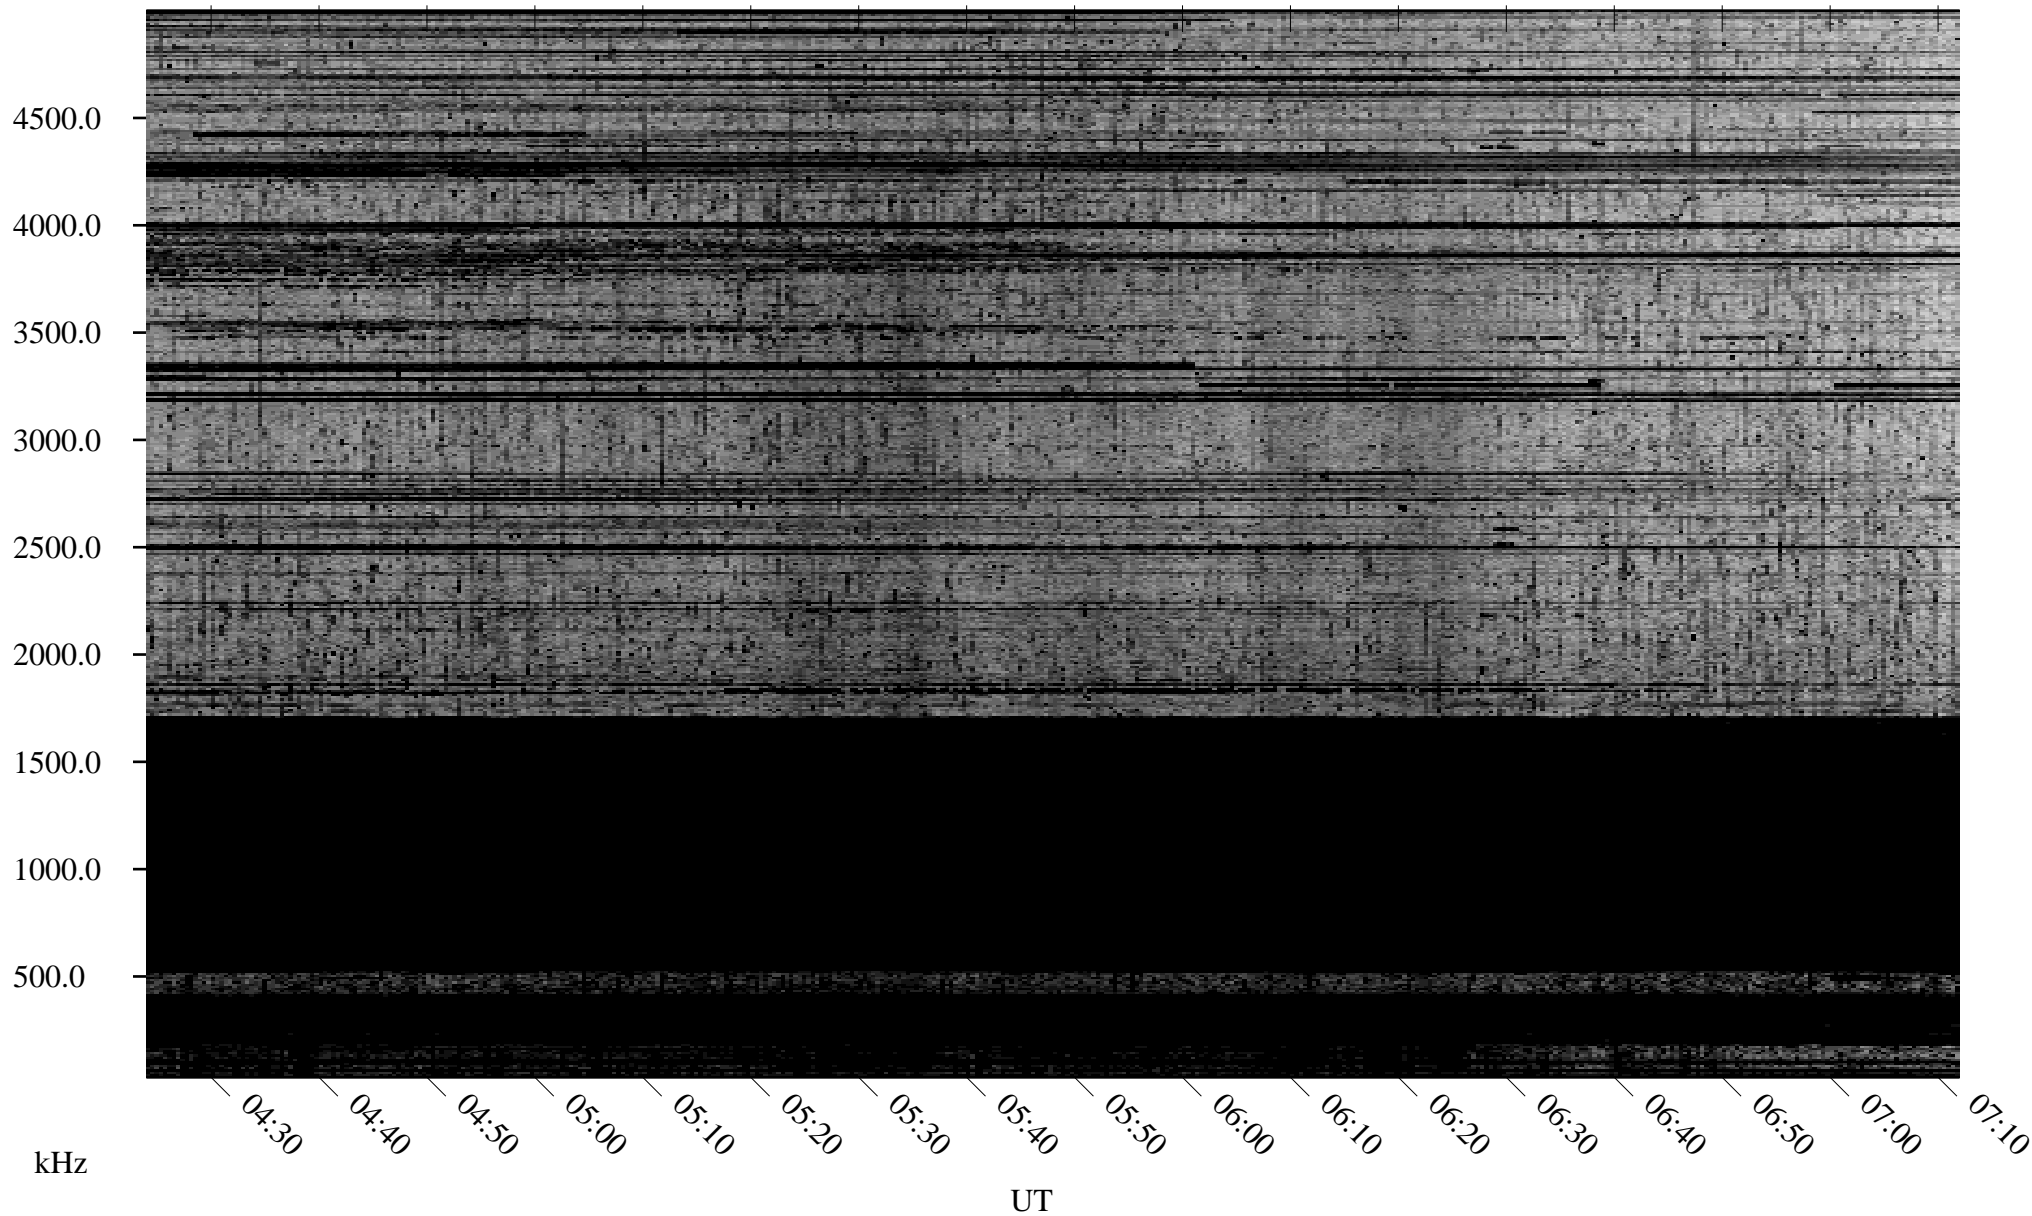

10/10/2009 Churchill, Manitoba

Linear Scale Black = 161 White = 15

ch092831.r00SUm max_12

Page 1

10/10/2009 Churchill, Manitoba

Linear Scale Black = 161 White = 15

ch09283l.r00SUm max_12

Page 2

10/11/2009 Churchill, Manitoba

Linear Scale Black = 161 White = 15

ch09283l.r00SUm max_12

Page 3

10/11/2009 Churchill, Manitoba

Linear Scale Black = 161 White = 15

ch092831.r00SUm max_12

Page 4

10/11/2009 Churchill, Manitoba

Linear Scale Black = 161 White = 15

ch09283l.r00SUm max_12

Page 5

10/11/2009 Churchill, Manitoba

Linear Scale Black = 161 White = 15

ch09283l.r00SUm max_12

Page 6

10/11/2009 Churchill, Manitoba

Linear Scale Black = 161 White = 15

ch09283l.r00SUm max_12

Page 7

10/11/2009 Churchill, Manitoba

Linear Scale Black = 161 White = 15

ch09283l.r00SUm max_12