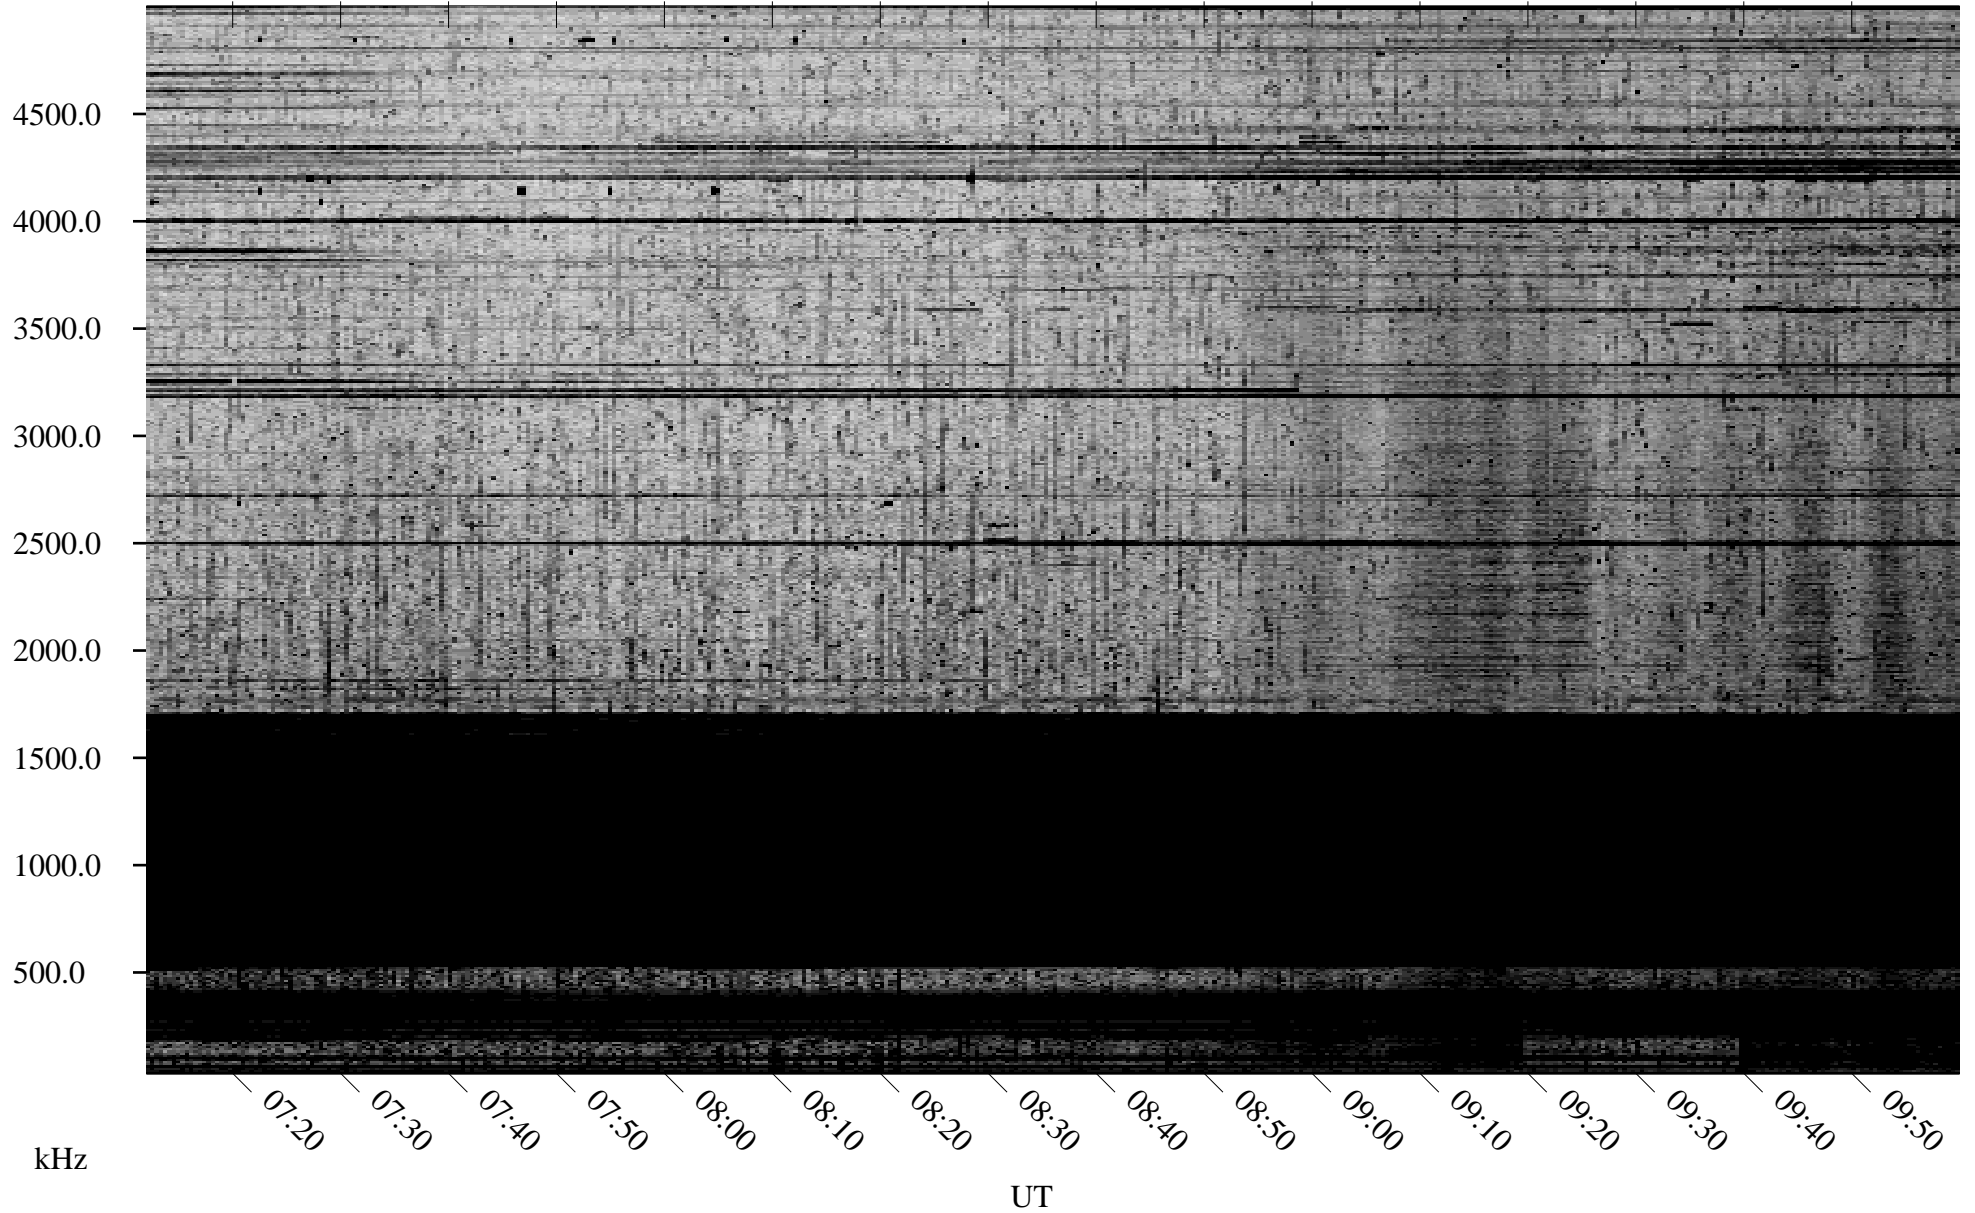

10/10/2009 Churchill, Manitoba

Linear Scale Black = 161 White = 15

ch092831.r00SUm max_12

Page 1

10/10/2009 Churchill, Manitoba

Linear Scale Black = 161 White = 15

ch09283l.r00SUm max_12

Page 2

10/11/2009 Churchill, Manitoba

Linear Scale Black = 161 White = 15

ch09283l.r00SUm max_12

Page 3

10/11/2009 Churchill, Manitoba

Linear Scale Black = 161 White = 15

ch092831.r00SUm max_12

Page 4

10/11/2009 Churchill, Manitoba

Linear Scale Black = 161 White = 15

ch09283l.r00SUm max_12

Page 5

10/11/2009 Churchill, Manitoba

Linear Scale Black = 161 White = 15

ch09283l.r00SUm max_12

Page 6

10/11/2009 Churchill, Manitoba

Linear Scale Black = 161 White = 15

ch09283l.r00SUm max_12

Page 7

10/11/2009 Churchill, Manitoba

Linear Scale Black = 161 White = 15

ch09283l.r00SUm max_12