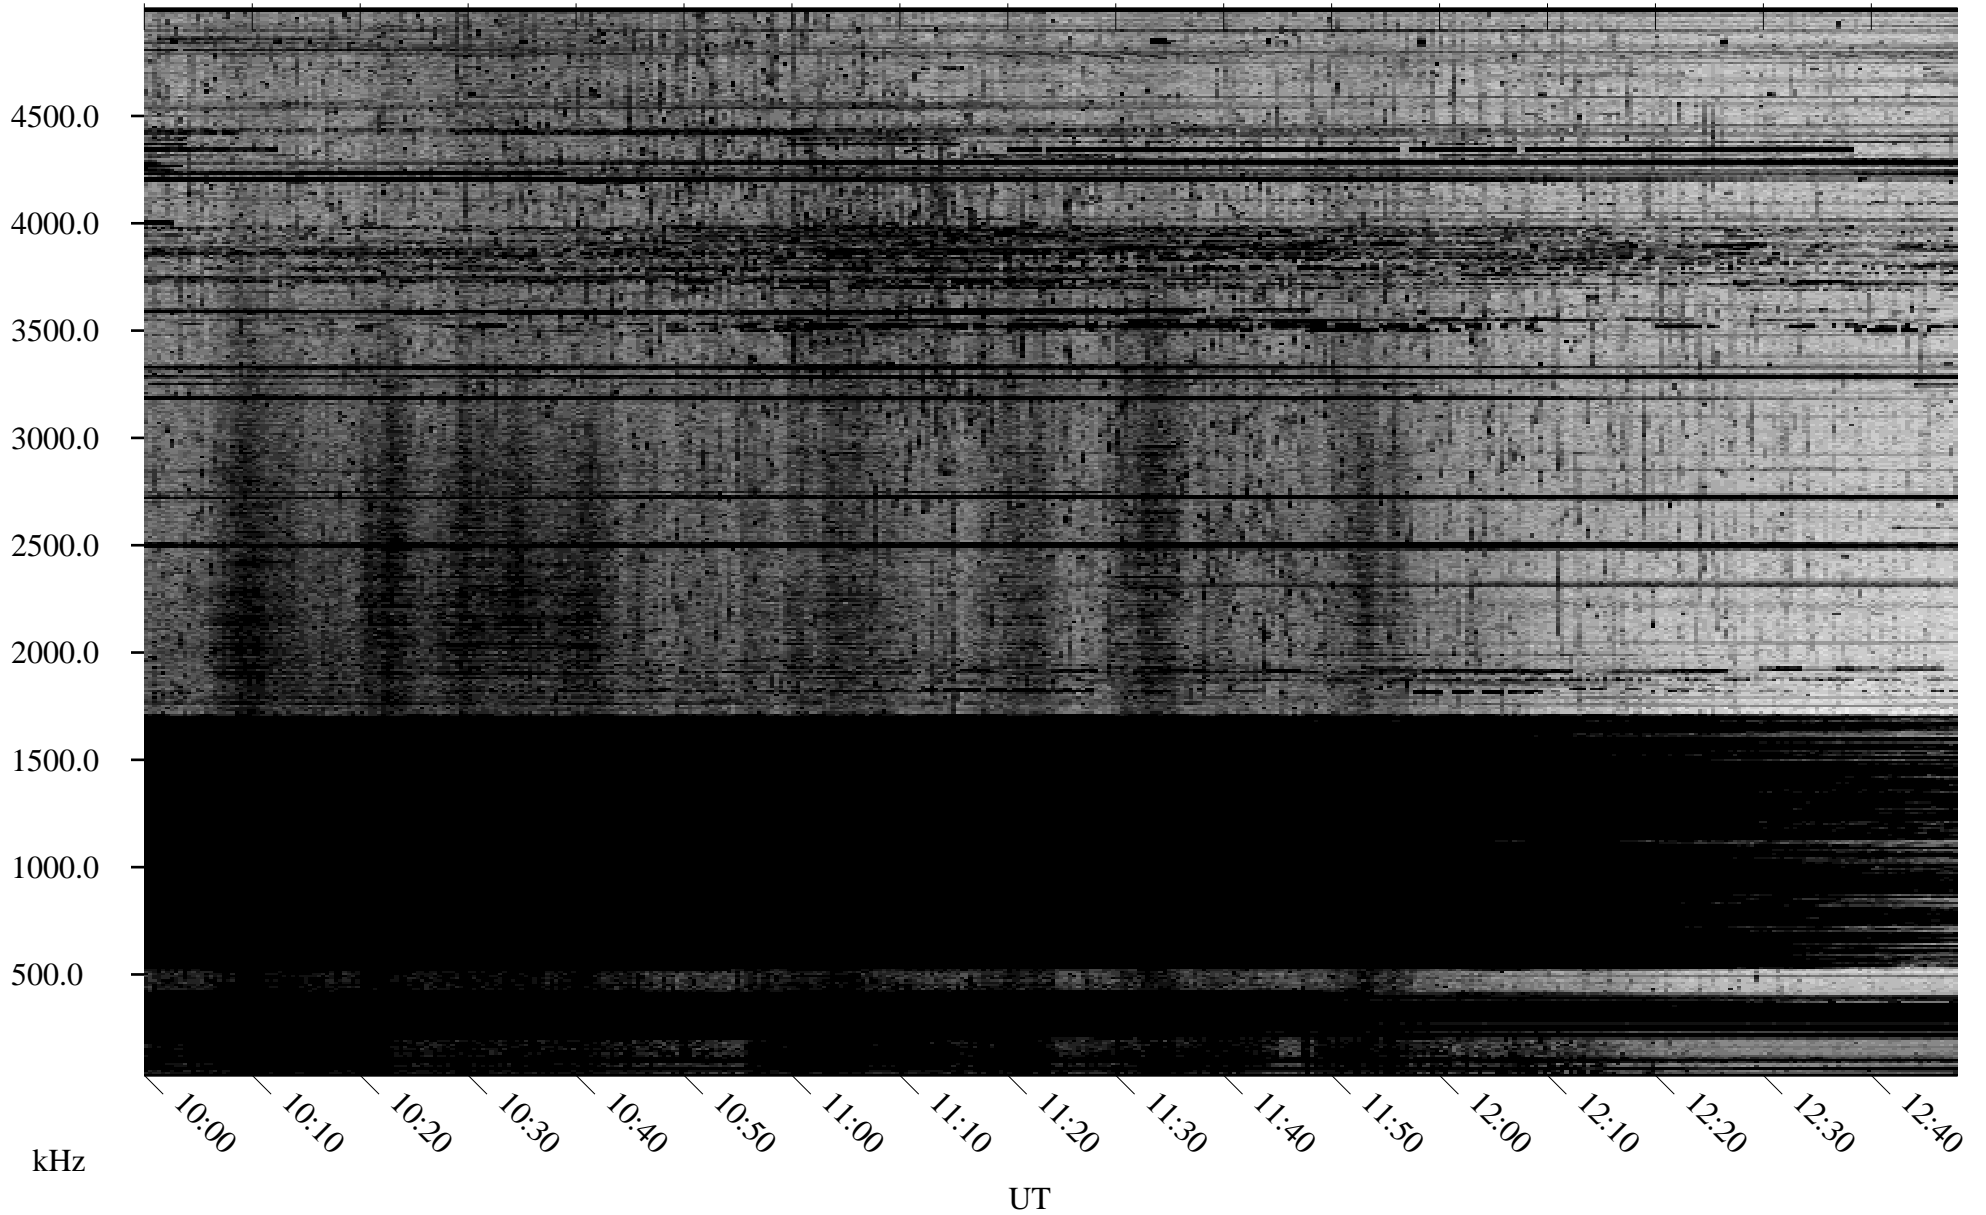

10/10/2009 Churchill, Manitoba

Linear Scale Black = 161 White = 15

ch092831.r00SUm max_12

Page 1

10/10/2009 Churchill, Manitoba

Linear Scale Black = 161 White = 15

ch09283l.r00SUm max_12

Page 2

10/11/2009 Churchill, Manitoba

Linear Scale Black = 161 White = 15

ch09283l.r00SUm max_12

Page 3

10/11/2009 Churchill, Manitoba

Linear Scale Black = 161 White = 15

ch092831.r00SUm max_12

Page 4

10/11/2009 Churchill, Manitoba

Linear Scale Black = 161 White = 15

ch09283l.r00SUm max_12

Page 5

10/11/2009 Churchill, Manitoba

Linear Scale Black = 161 White = 15

ch09283l.r00SUm max_12

Page 6

10/11/2009 Churchill, Manitoba

Linear Scale Black = 161 White = 15

ch09283l.r00SUm max_12

Page 7

10/11/2009 Churchill, Manitoba

Linear Scale Black = 161 White = 15

ch09283l.r00SUm max_12