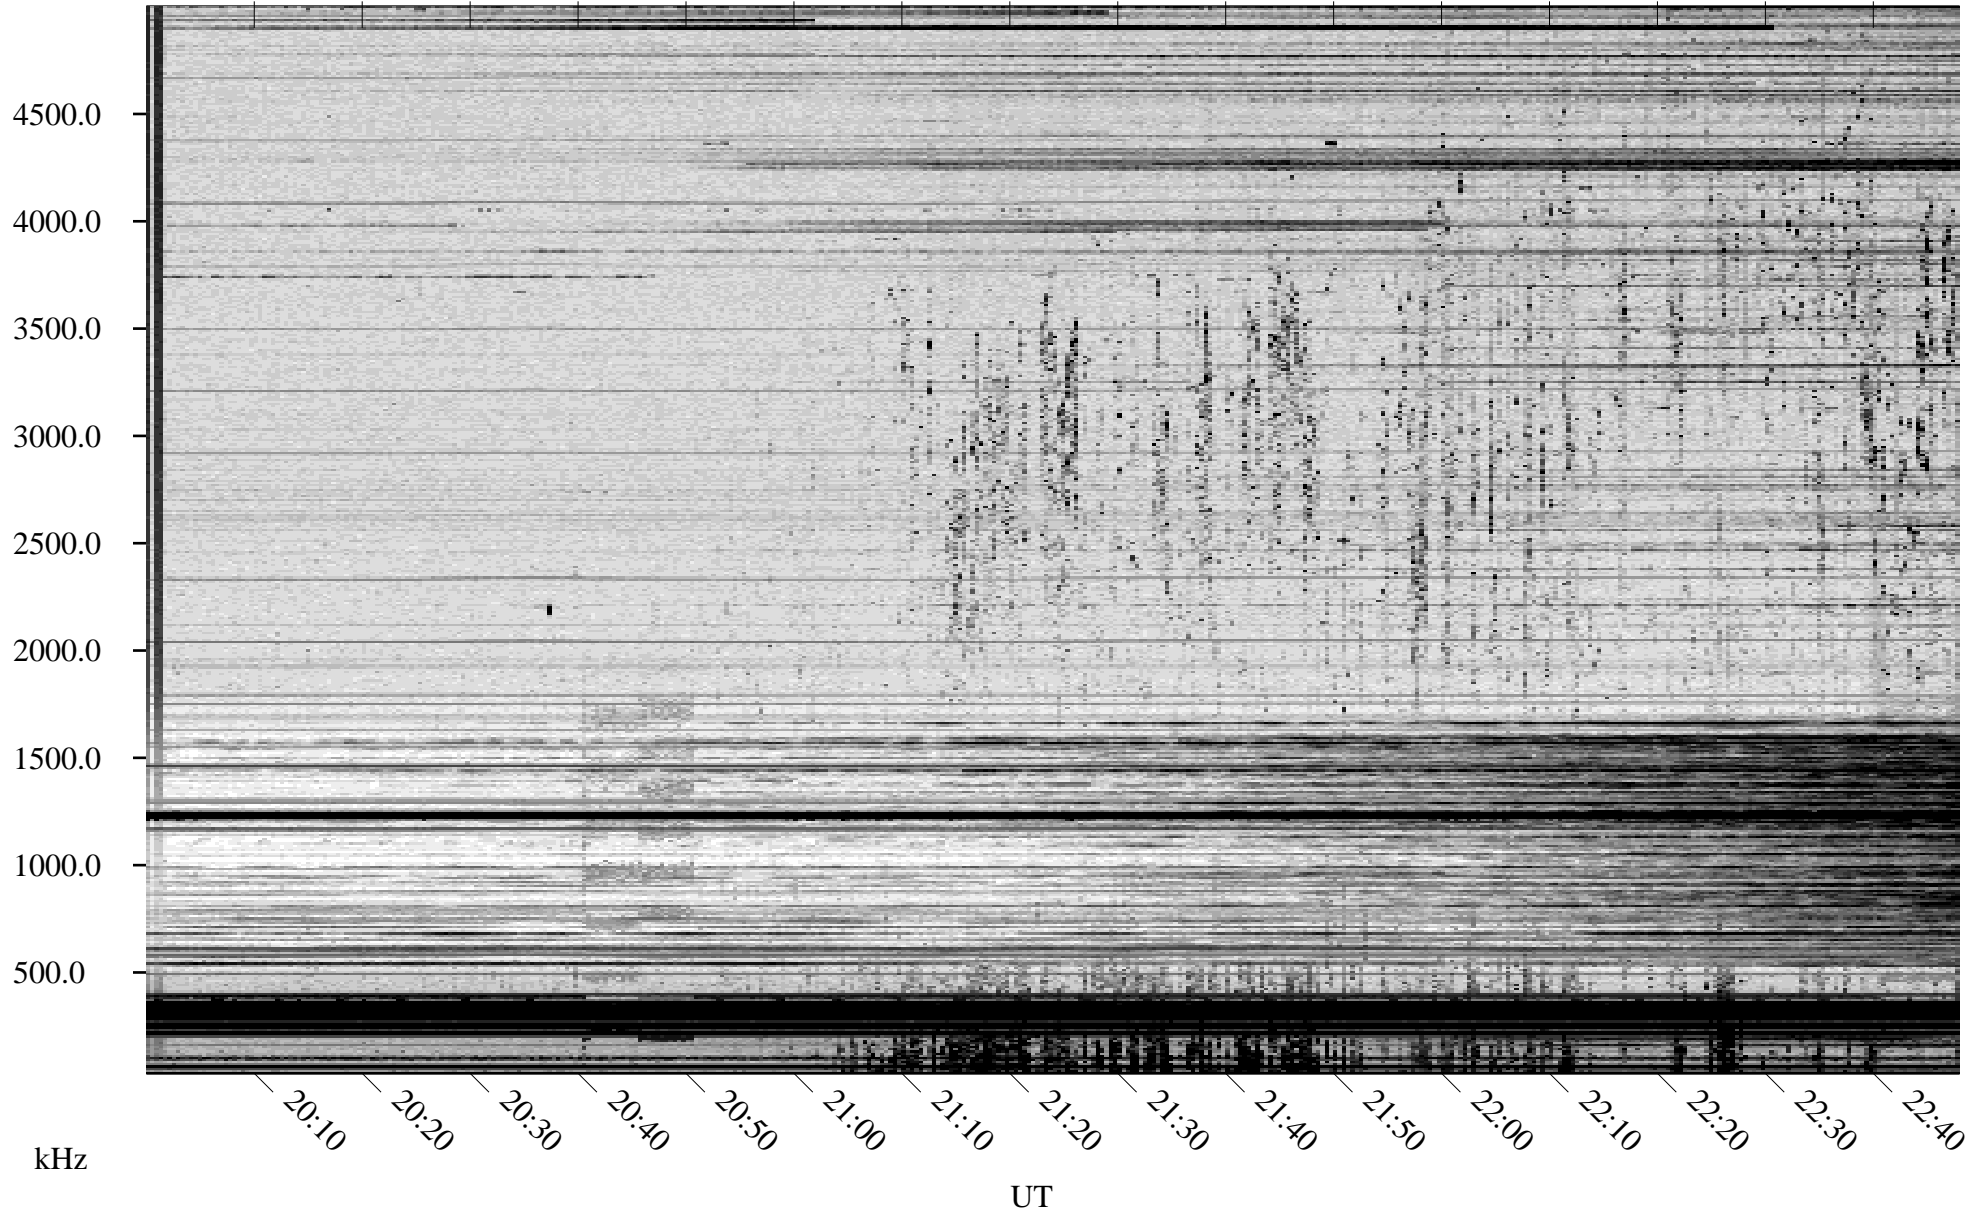

10/10/2009 Churchill, Manitoba

Linear Scale Black = 161 White = 15

ch092831.r00SUm max_12

Page 1

10/10/2009 Churchill, Manitoba

Linear Scale Black = 161 White = 15

ch09283l.r00SUm max_12

Page 2

10/11/2009 Churchill, Manitoba

Linear Scale Black = 161 White = 15

ch09283l.r00SUm max_12

Page 3

10/11/2009 Churchill, Manitoba

Linear Scale Black = 161 White = 15

ch092831.r00SUm max_12

Page 4

10/11/2009 Churchill, Manitoba

Linear Scale Black = 161 White = 15

ch09283l.r00SUm max_12

Page 5

10/11/2009 Churchill, Manitoba

Linear Scale Black = 161 White = 15

ch09283l.r00SUm max_12

Page 6

10/11/2009 Churchill, Manitoba

Linear Scale Black = 161 White = 15

ch09283l.r00SUm max_12

Page 7

10/11/2009 Churchill, Manitoba

Linear Scale Black = 161 White = 15

ch09283l.r00SUm max_12