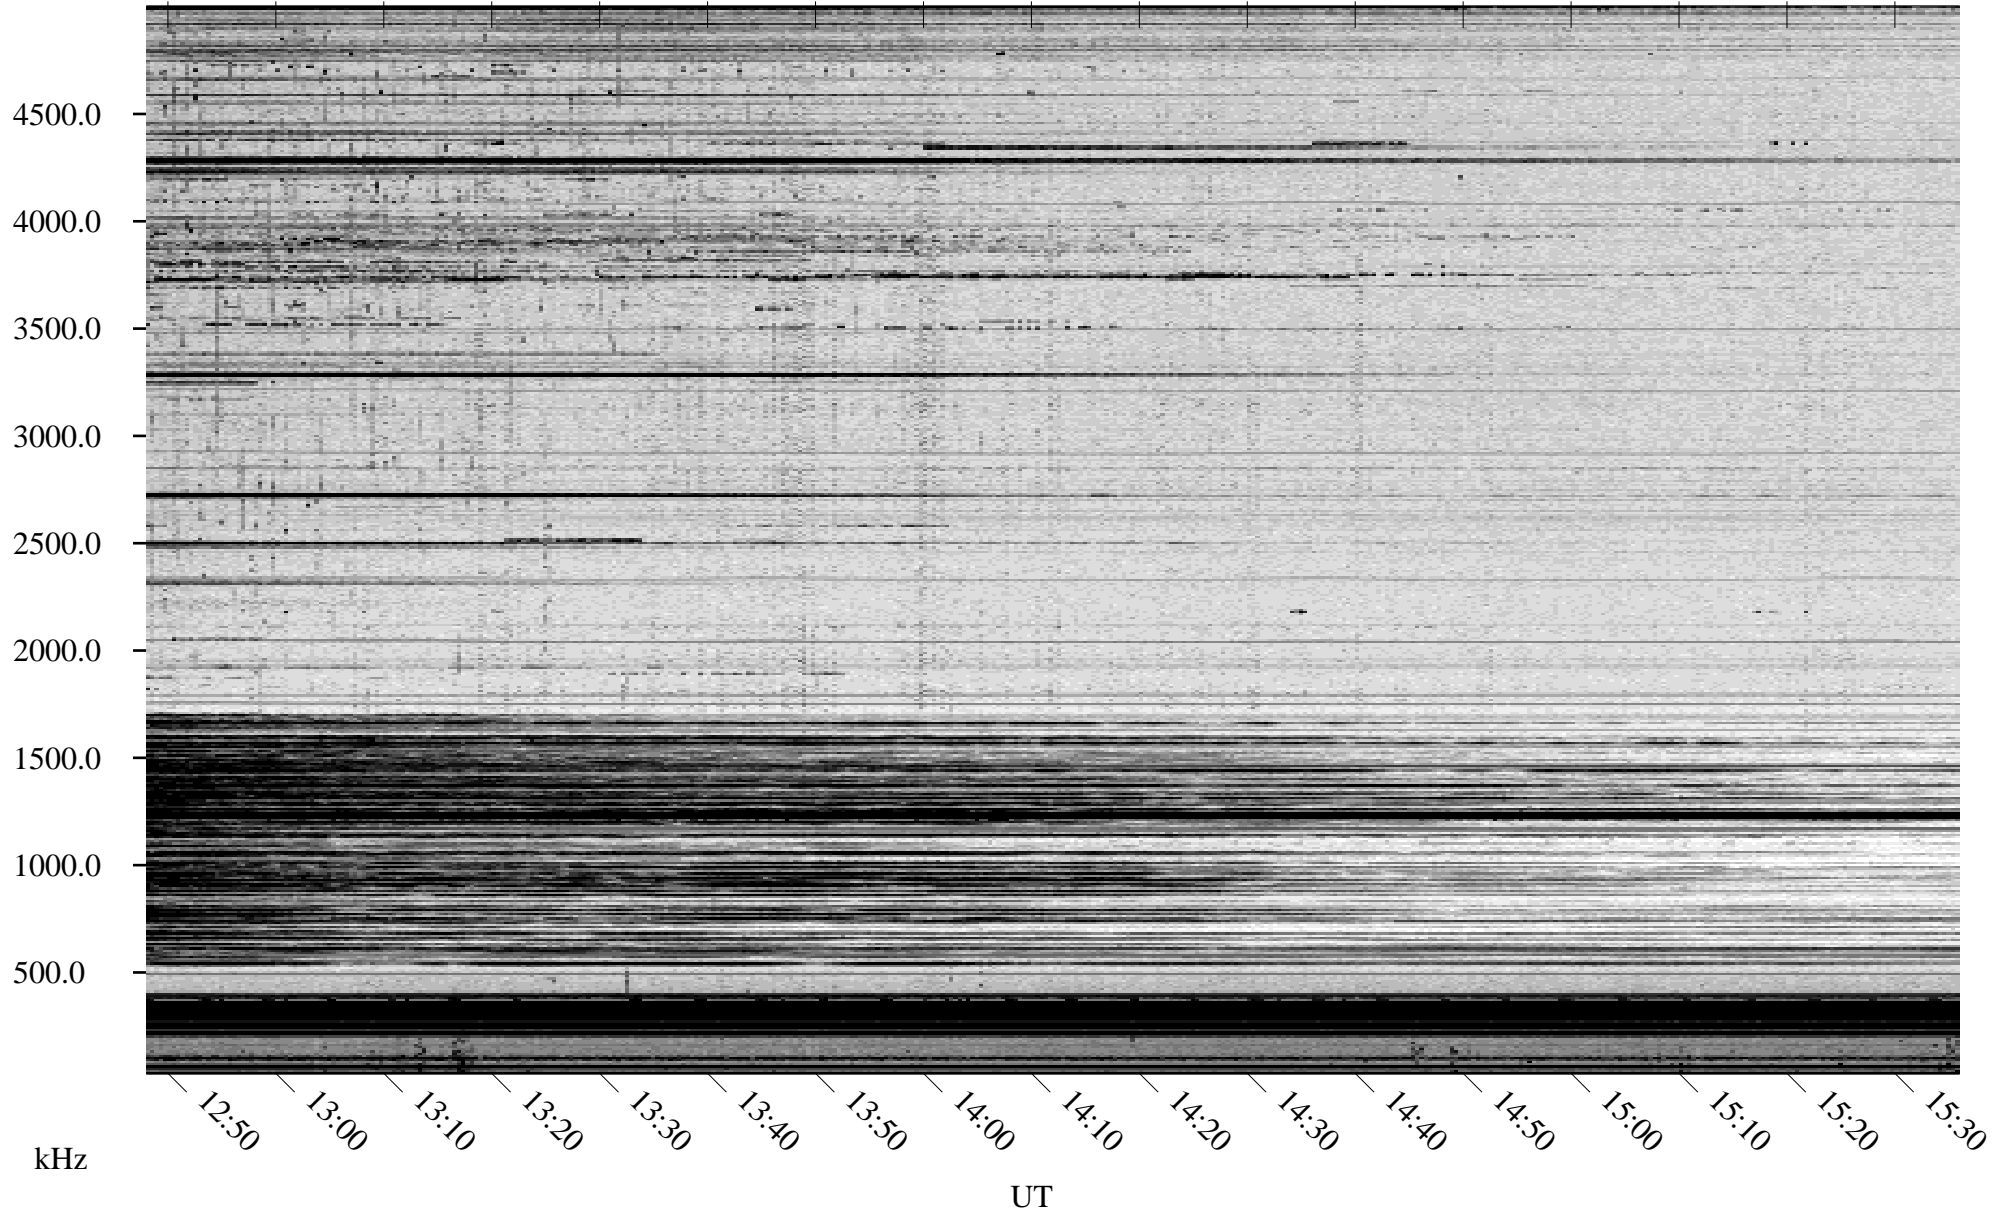

10/10/2009 Churchill, Manitoba

Linear Scale Black = 161 White = 15

ch092831.r00SUm max_12

Page 1

10/10/2009 Churchill, Manitoba

Linear Scale Black = 161 White = 15

ch09283l.r00SUm max_12

Page 2

10/11/2009 Churchill, Manitoba

Linear Scale Black = 161 White = 15

ch09283l.r00SUm max_12

Page 3

10/11/2009 Churchill, Manitoba

Linear Scale Black = 161 White = 15

ch092831.r00SUm max_12

Page 4

10/11/2009 Churchill, Manitoba

Linear Scale Black = 161 White = 15

ch09283l.r00SUm max_12

Page 5

10/11/2009 Churchill, Manitoba

Linear Scale Black = 161 White = 15

ch09283l.r00SUm max_12

Page 6

10/11/2009 Churchill, Manitoba

Linear Scale Black = 161 White = 15

ch09283l.r00SUm max_12

Page 7

10/11/2009 Churchill, Manitoba

Linear Scale Black = 161 White = 15

ch09283l.r00SUm max_12