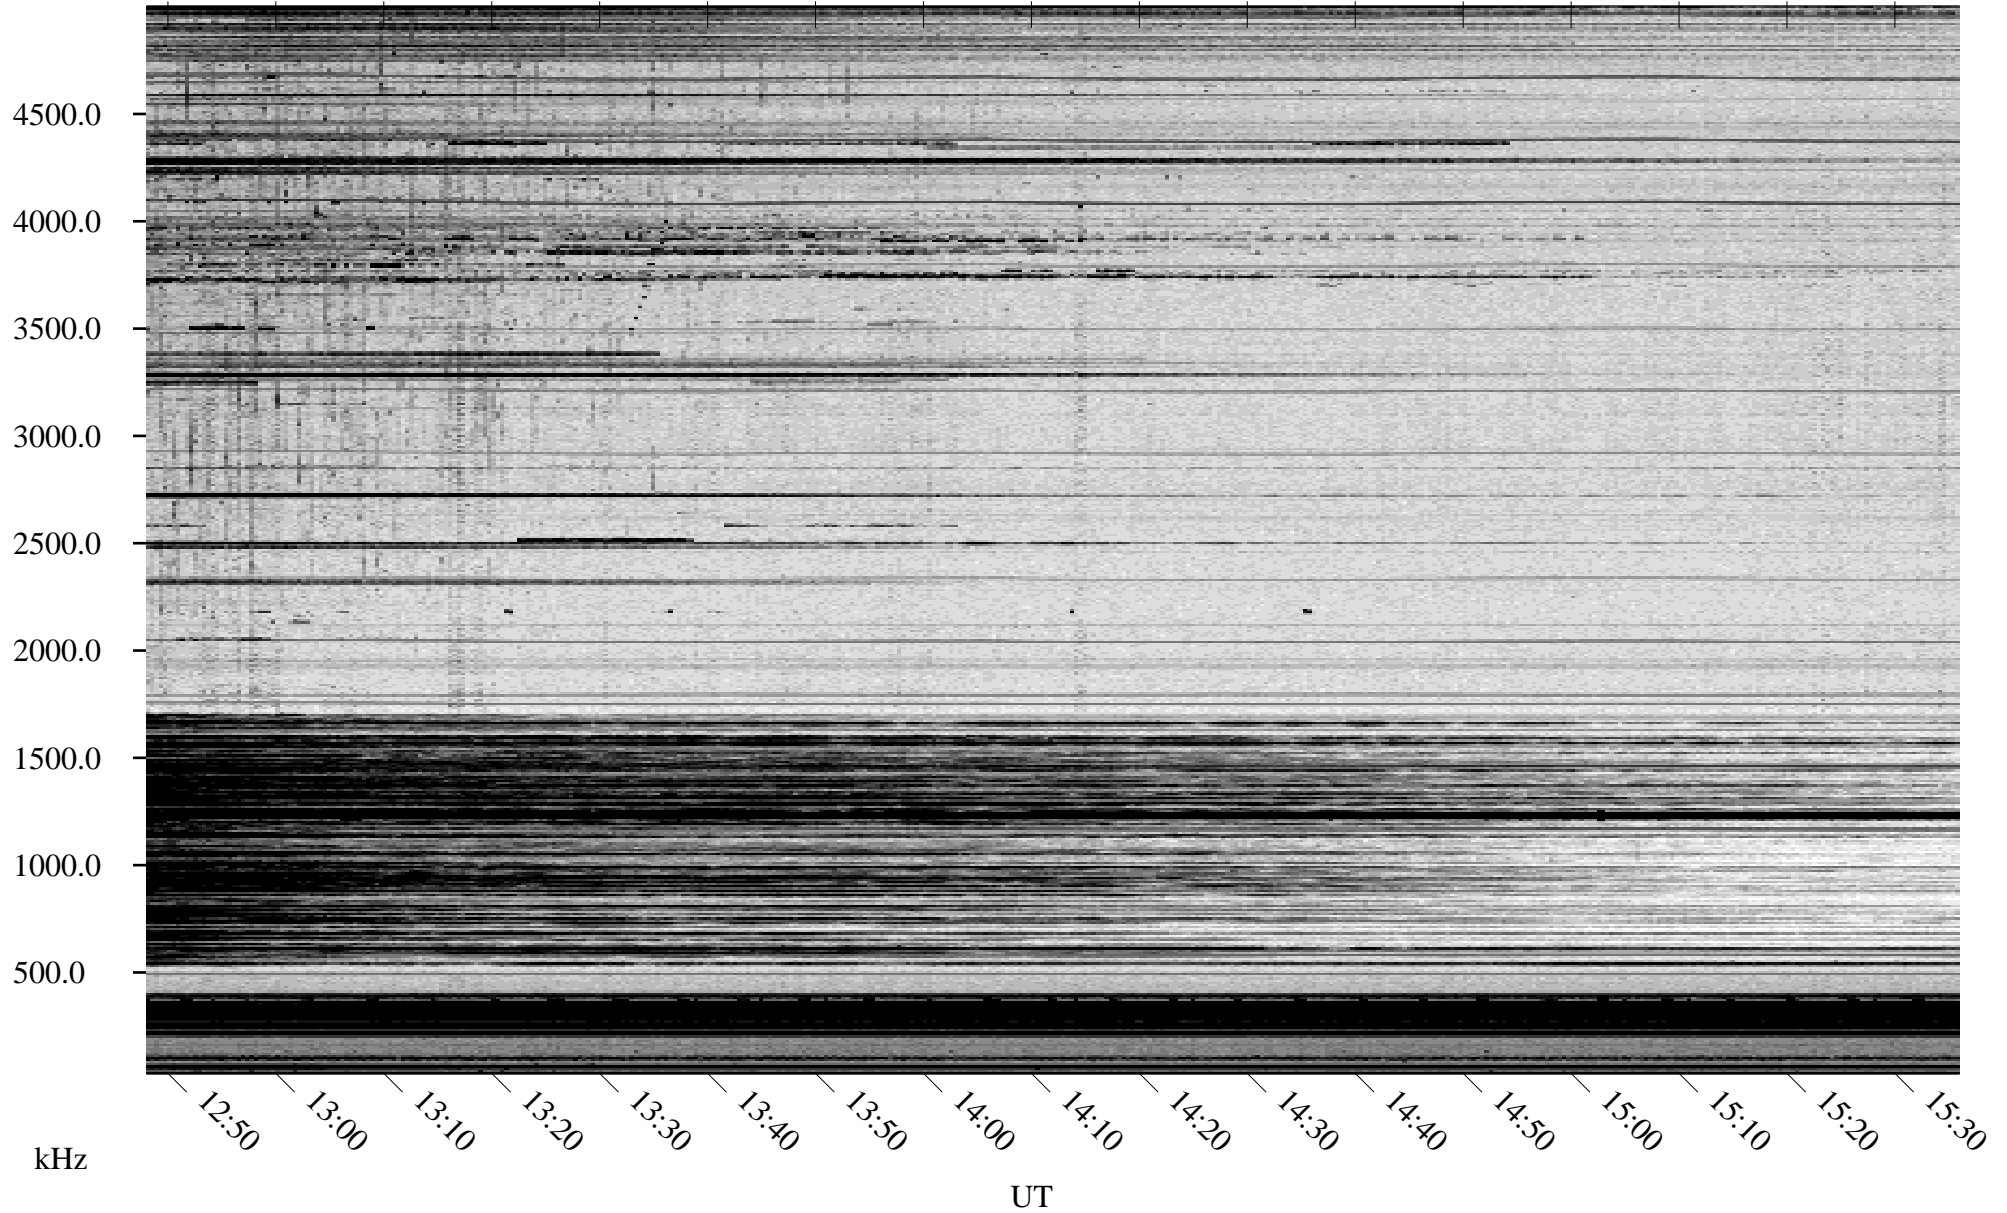

10/11/2009 Churchill, Manitoba

Linear Scale Black = 161 White = 15

ch09284l.r00SUm max_12

Page 1

10/11/2009 Churchill, Manitoba

Linear Scale Black = 161 White = 15

ch09284l.r00SUm max_12

Page 2

10/12/2009 Churchill, Manitoba

Linear Scale Black = 161 White = 15

ch09284l.r00SUm max_12

Page 3

10/12/2009 Churchill, Manitoba

Linear Scale Black = 161 White = 15

ch09284l.r00SUm max_12

Page 4

10/12/2009 Churchill, Manitoba

Linear Scale Black = 161 White = 15

ch09284l.r00SUm max_12

Page 5

10/12/2009 Churchill, Manitoba

Linear Scale Black = 161 White = 15

ch09284l.r00SUm max_12

Page 6

10/12/2009 Churchill, Manitoba

Linear Scale Black = 161 White = 15

ch09284l.r00SUm max_12

Page 7

10/12/2009 Churchill, Manitoba

Linear Scale Black = 161 White = 15

ch09284l.r00SUm max_12