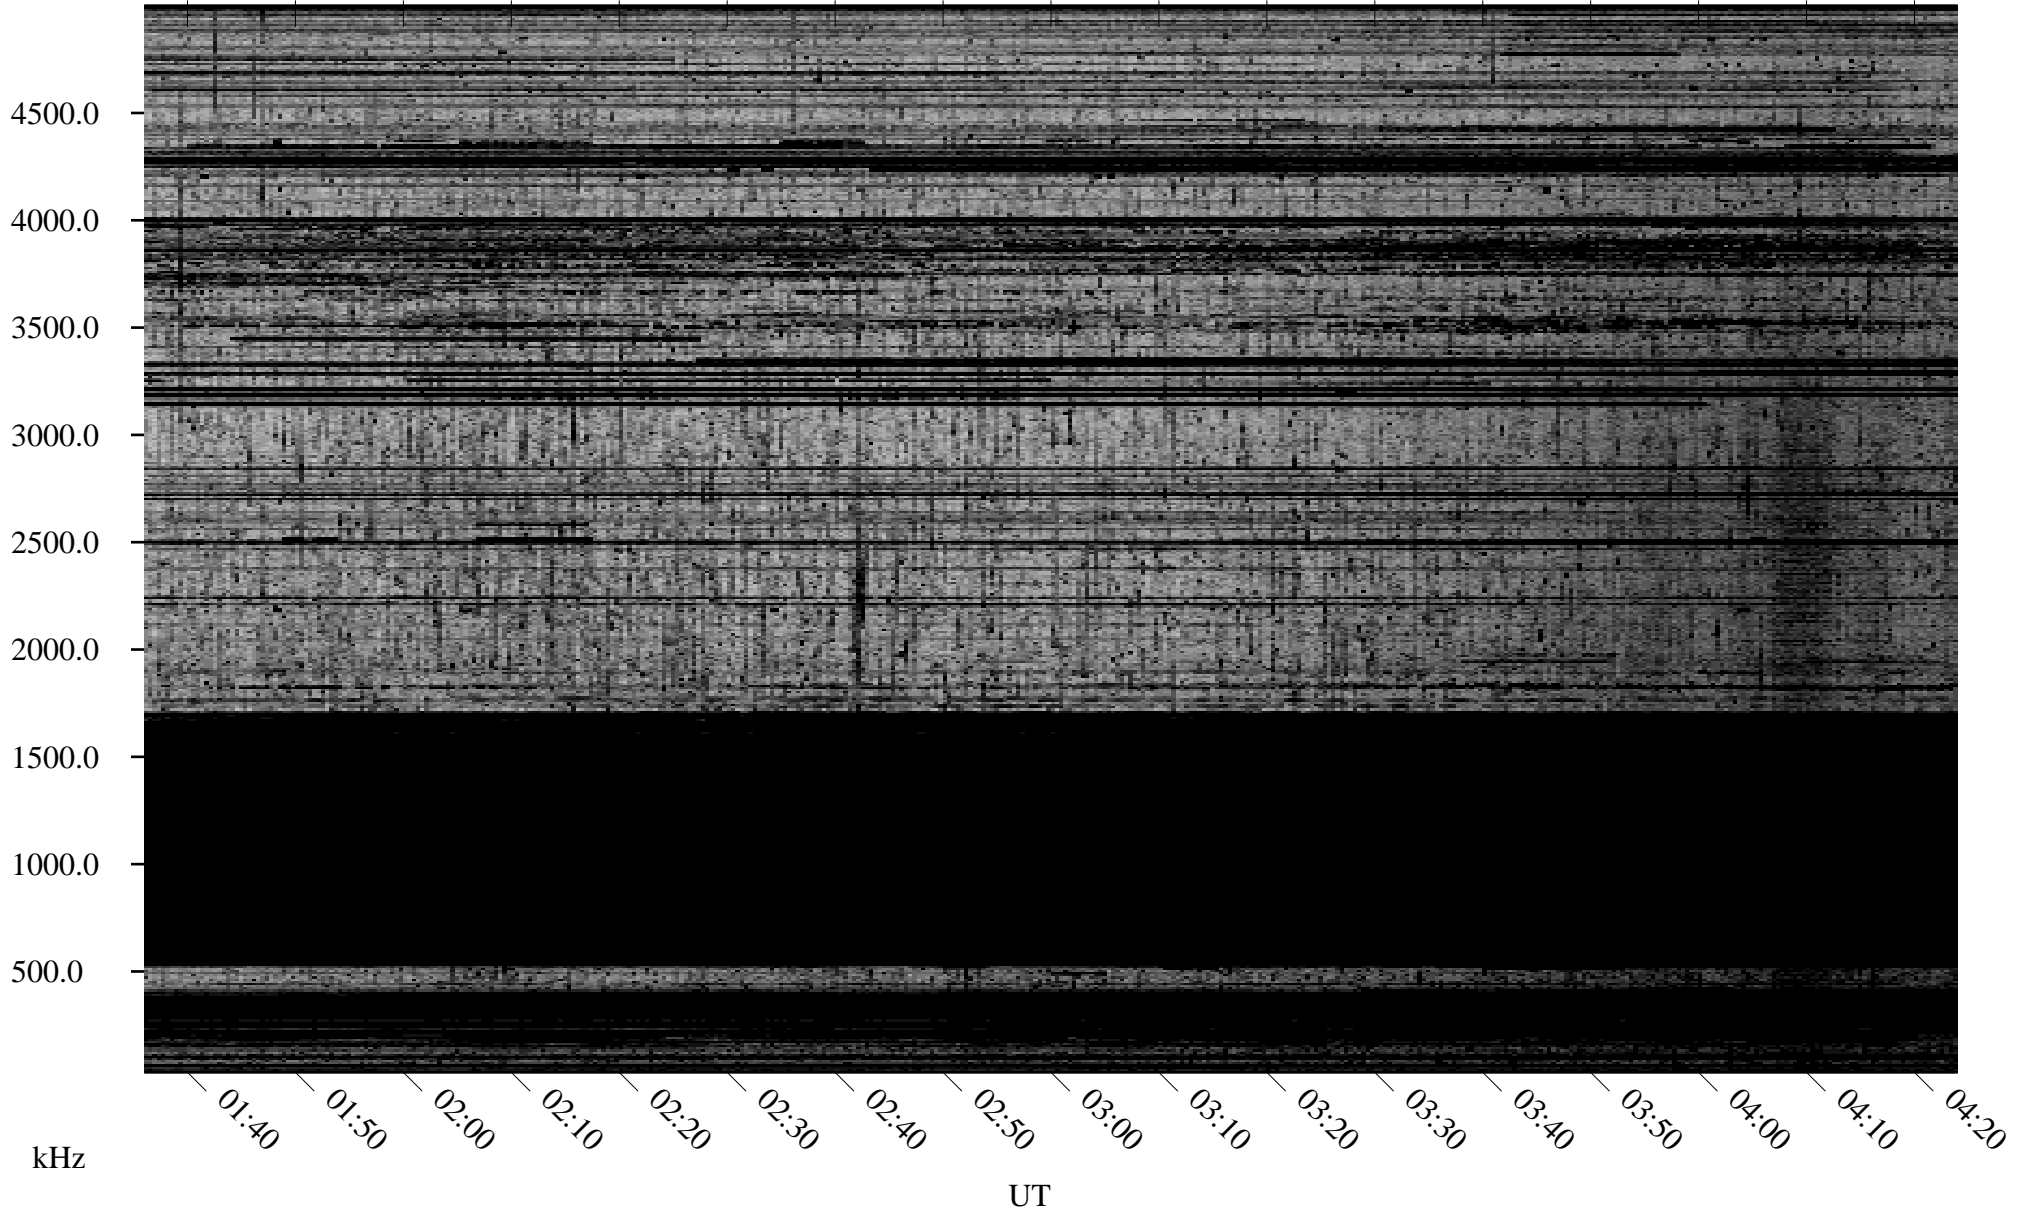

10/11/2009 Churchill, Manitoba

Linear Scale Black = 161 White = 15

ch09284l.r00SUm max_12

Page 1

10/11/2009 Churchill, Manitoba

Linear Scale Black = 161 White = 15

ch09284l.r00SUm max_12

Page 2

10/12/2009 Churchill, Manitoba

Linear Scale Black = 161 White = 15

ch09284l.r00SUm max_12

Page 3

10/12/2009 Churchill, Manitoba

Linear Scale Black = 161 White = 15

ch09284l.r00SUm max_12

Page 4

10/12/2009 Churchill, Manitoba

Linear Scale Black = 161 White = 15

ch09284l.r00SUm max_12

Page 5

10/12/2009 Churchill, Manitoba

Linear Scale Black = 161 White = 15

ch09284l.r00SUm max_12

Page 6

10/12/2009 Churchill, Manitoba

Linear Scale Black = 161 White = 15

ch09284l.r00SUm max_12

Page 7

10/12/2009 Churchill, Manitoba

Linear Scale Black = 161 White = 15

ch09284l.r00SUm max_12