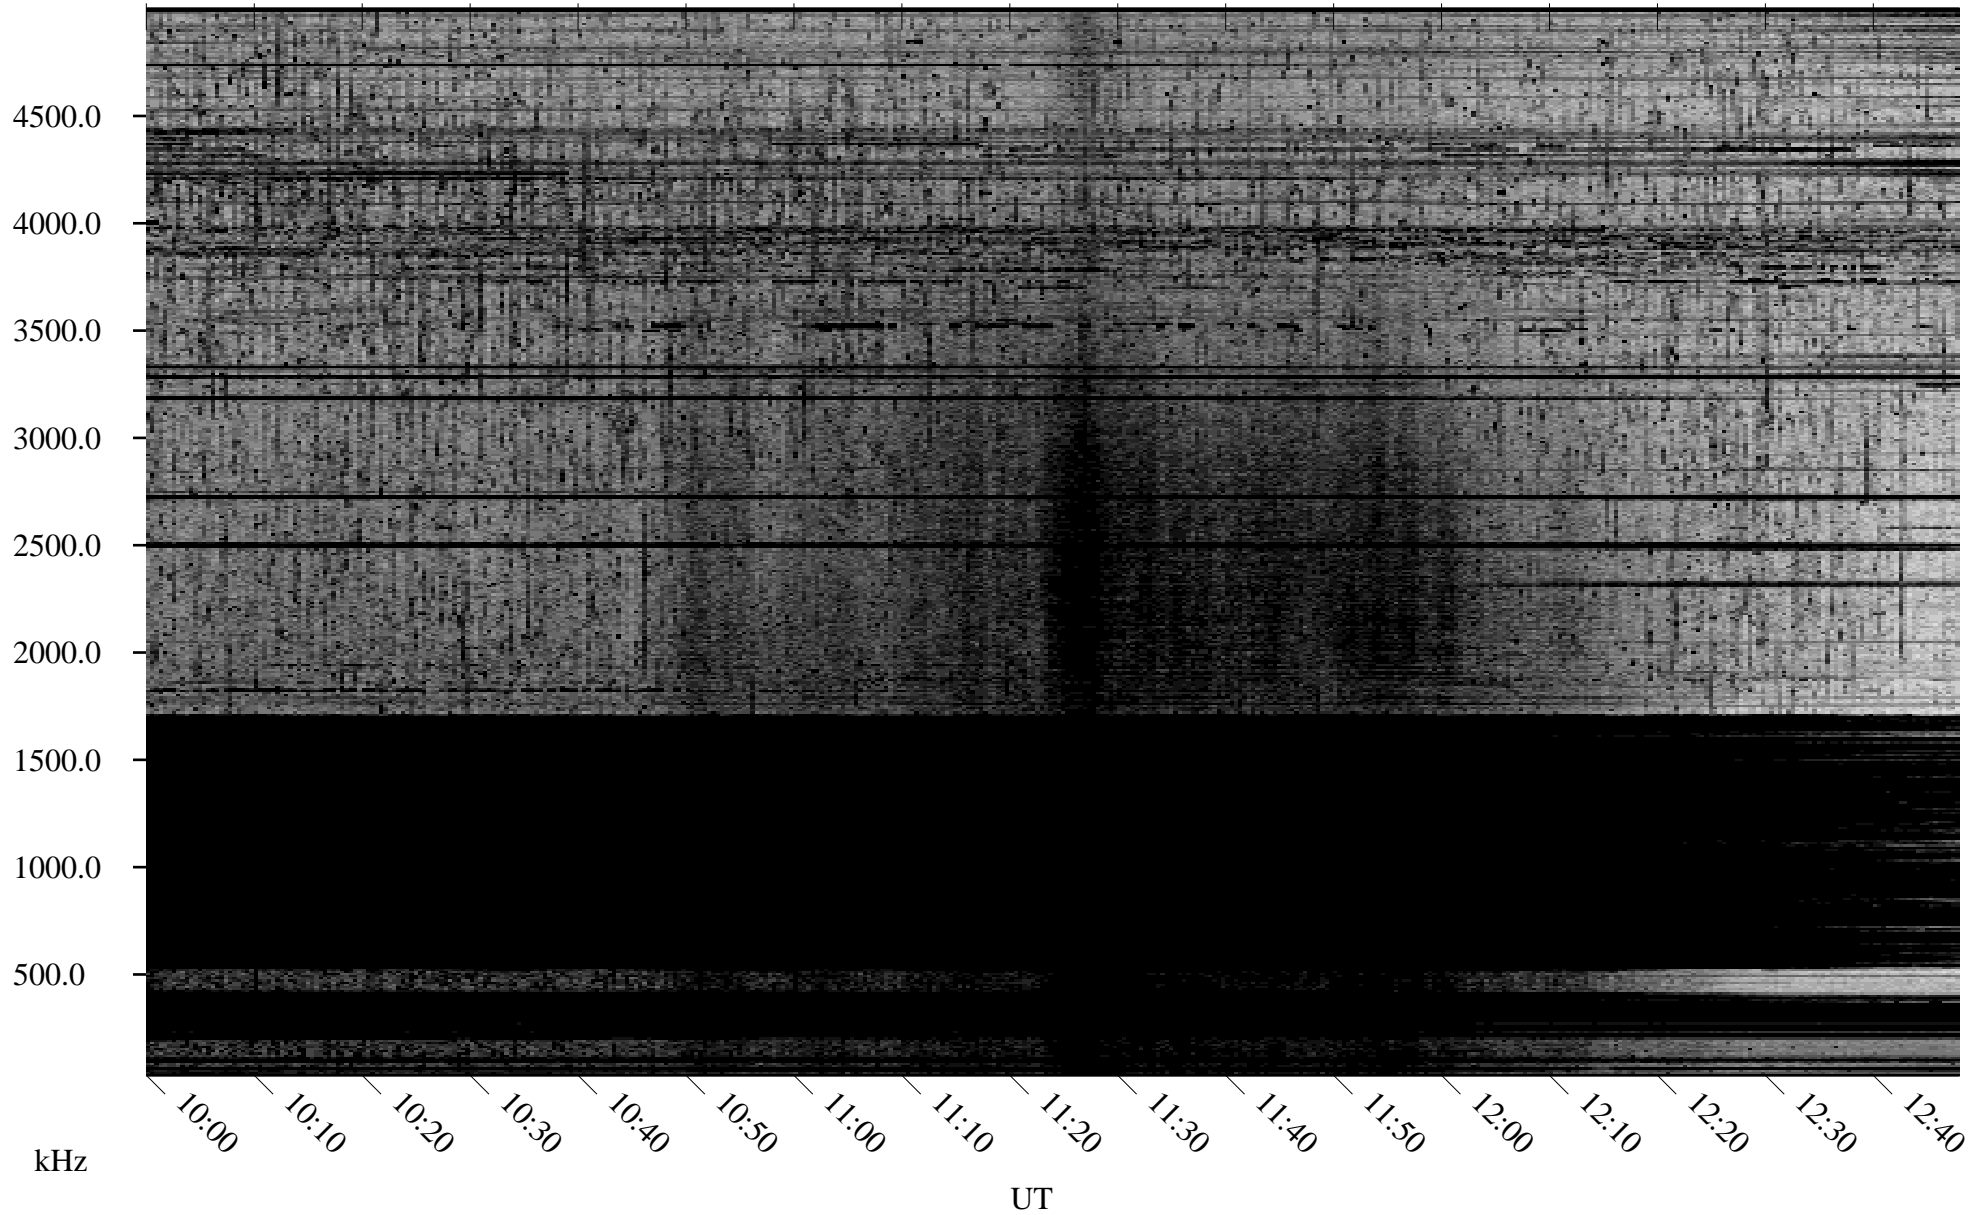

10/12/2009 Churchill, Manitoba

Linear Scale Black = 161 White = 15

ch09284l.r00SUm max_12

Page 3

10/12/2009 Churchill, Manitoba

Linear Scale Black = 161 White = 15

ch09284l.r00SUm max_12

Page 4

10/12/2009 Churchill, Manitoba

Linear Scale Black = 161 White = 15

ch09284l.r00SUm max_12

Page 5

10/12/2009 Churchill, Manitoba

Linear Scale Black = 161 White = 15

ch09284l.r00SUm max_12

Page 6

10/12/2009 Churchill, Manitoba

Linear Scale Black = 161 White = 15

ch09284l.r00SUm max_12

Page 7

10/12/2009 Churchill, Manitoba

Linear Scale Black = 161 White = 15

ch09284l.r00SUm max_12