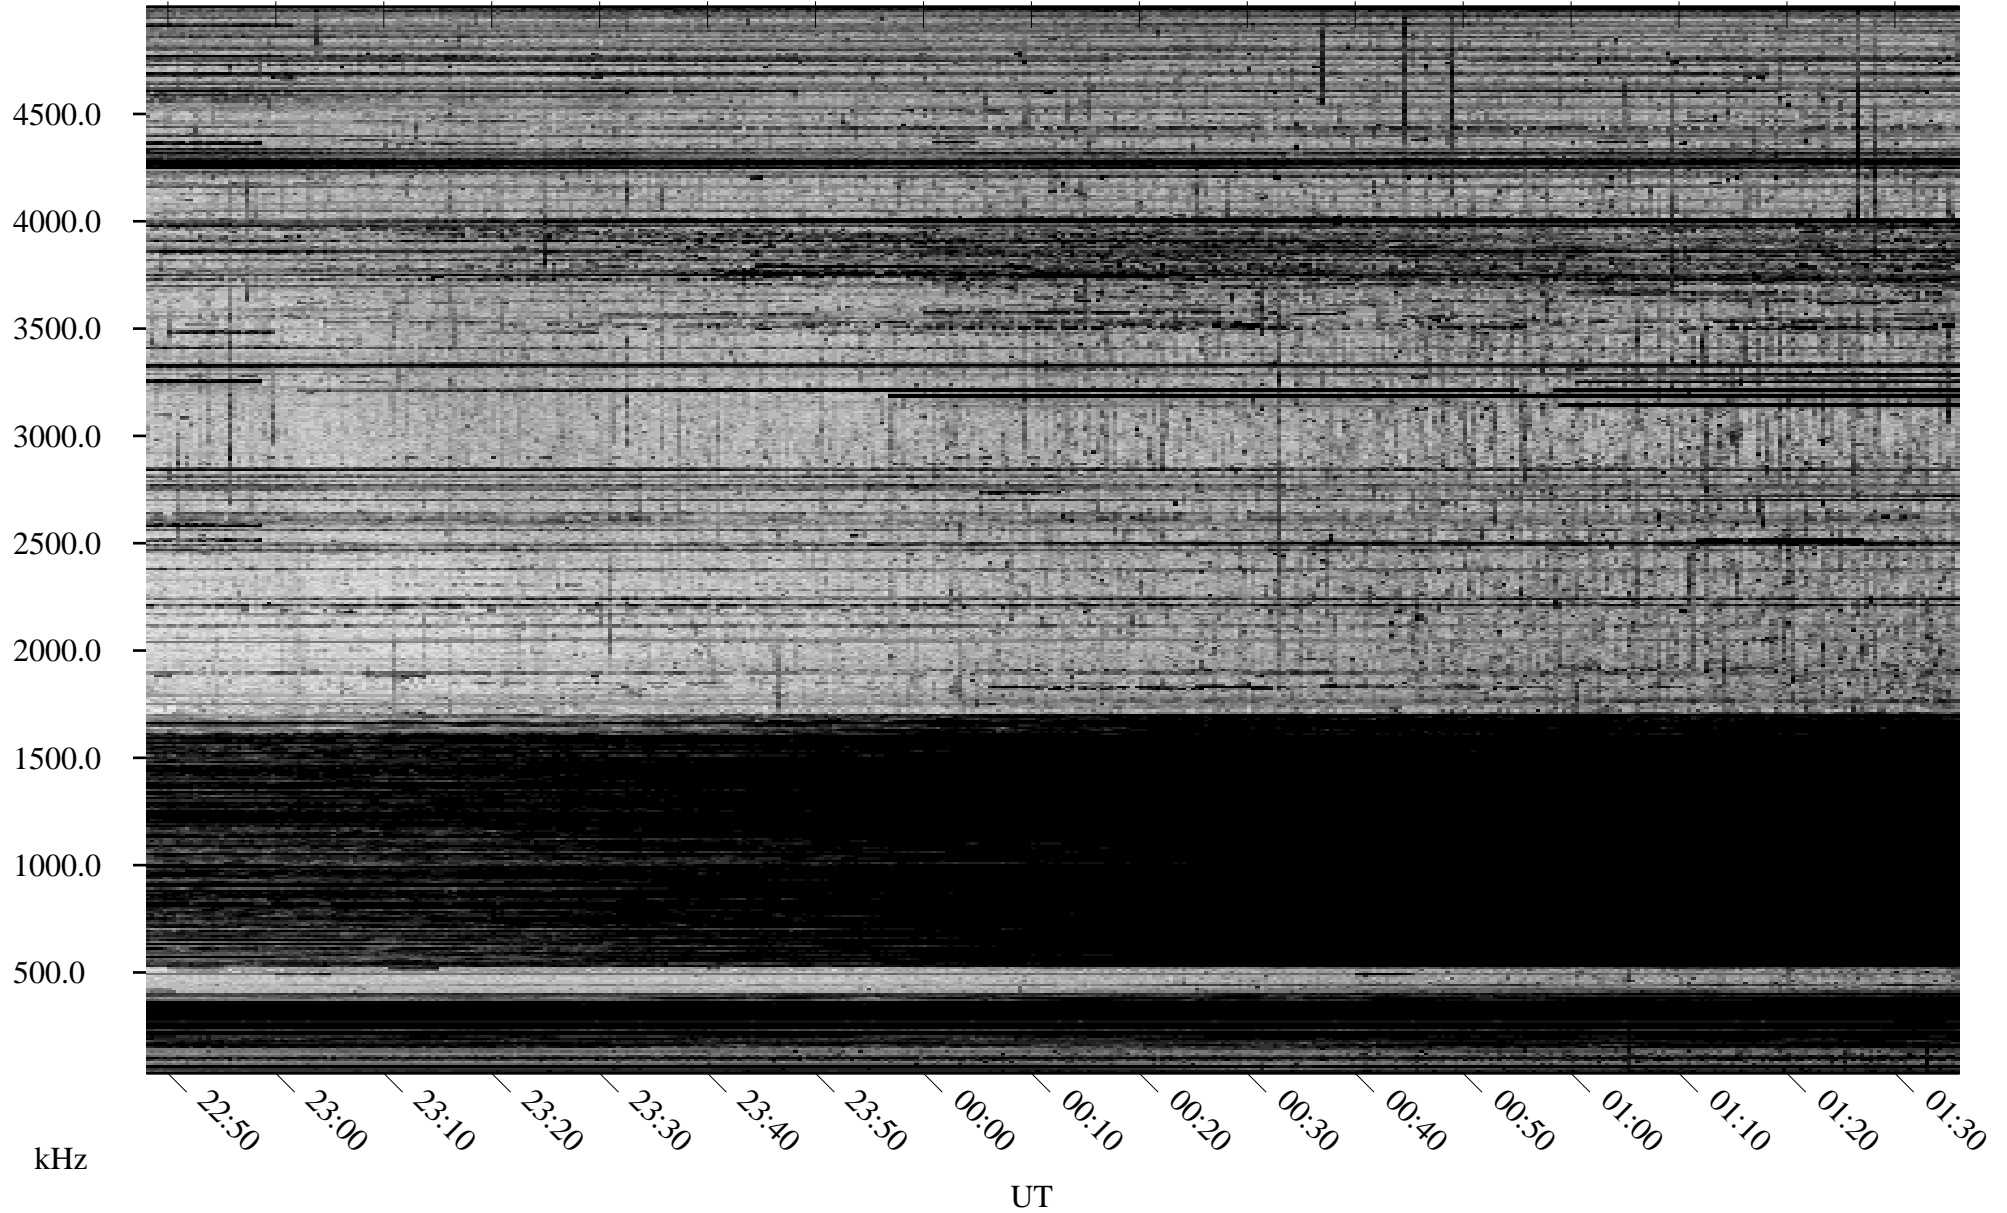

10/11/2009 Churchill, Manitoba

Linear Scale Black = 161 White = 15

ch09284l.r00SUm max_12

Page 1

10/11/2009 Churchill, Manitoba

Linear Scale Black = 161 White = 15

ch09284l.r00SUm max_12

Page 2

10/12/2009 Churchill, Manitoba

Linear Scale Black = 161 White = 15

ch09284l.r00SUm max_12

Page 3

10/12/2009 Churchill, Manitoba

Linear Scale Black = 161 White = 15

ch09284l.r00SUm max_12

Page 4

10/12/2009 Churchill, Manitoba

Linear Scale Black = 161 White = 15

ch09284l.r00SUm max_12

Page 5

10/12/2009 Churchill, Manitoba

Linear Scale Black = 161 White = 15

ch09284l.r00SUm max_12

Page 6

10/12/2009 Churchill, Manitoba

Linear Scale Black = 161 White = 15

ch09284l.r00SUm max_12

Page 7

10/12/2009 Churchill, Manitoba

Linear Scale Black = 161 White = 15

ch09284l.r00SUm max_12