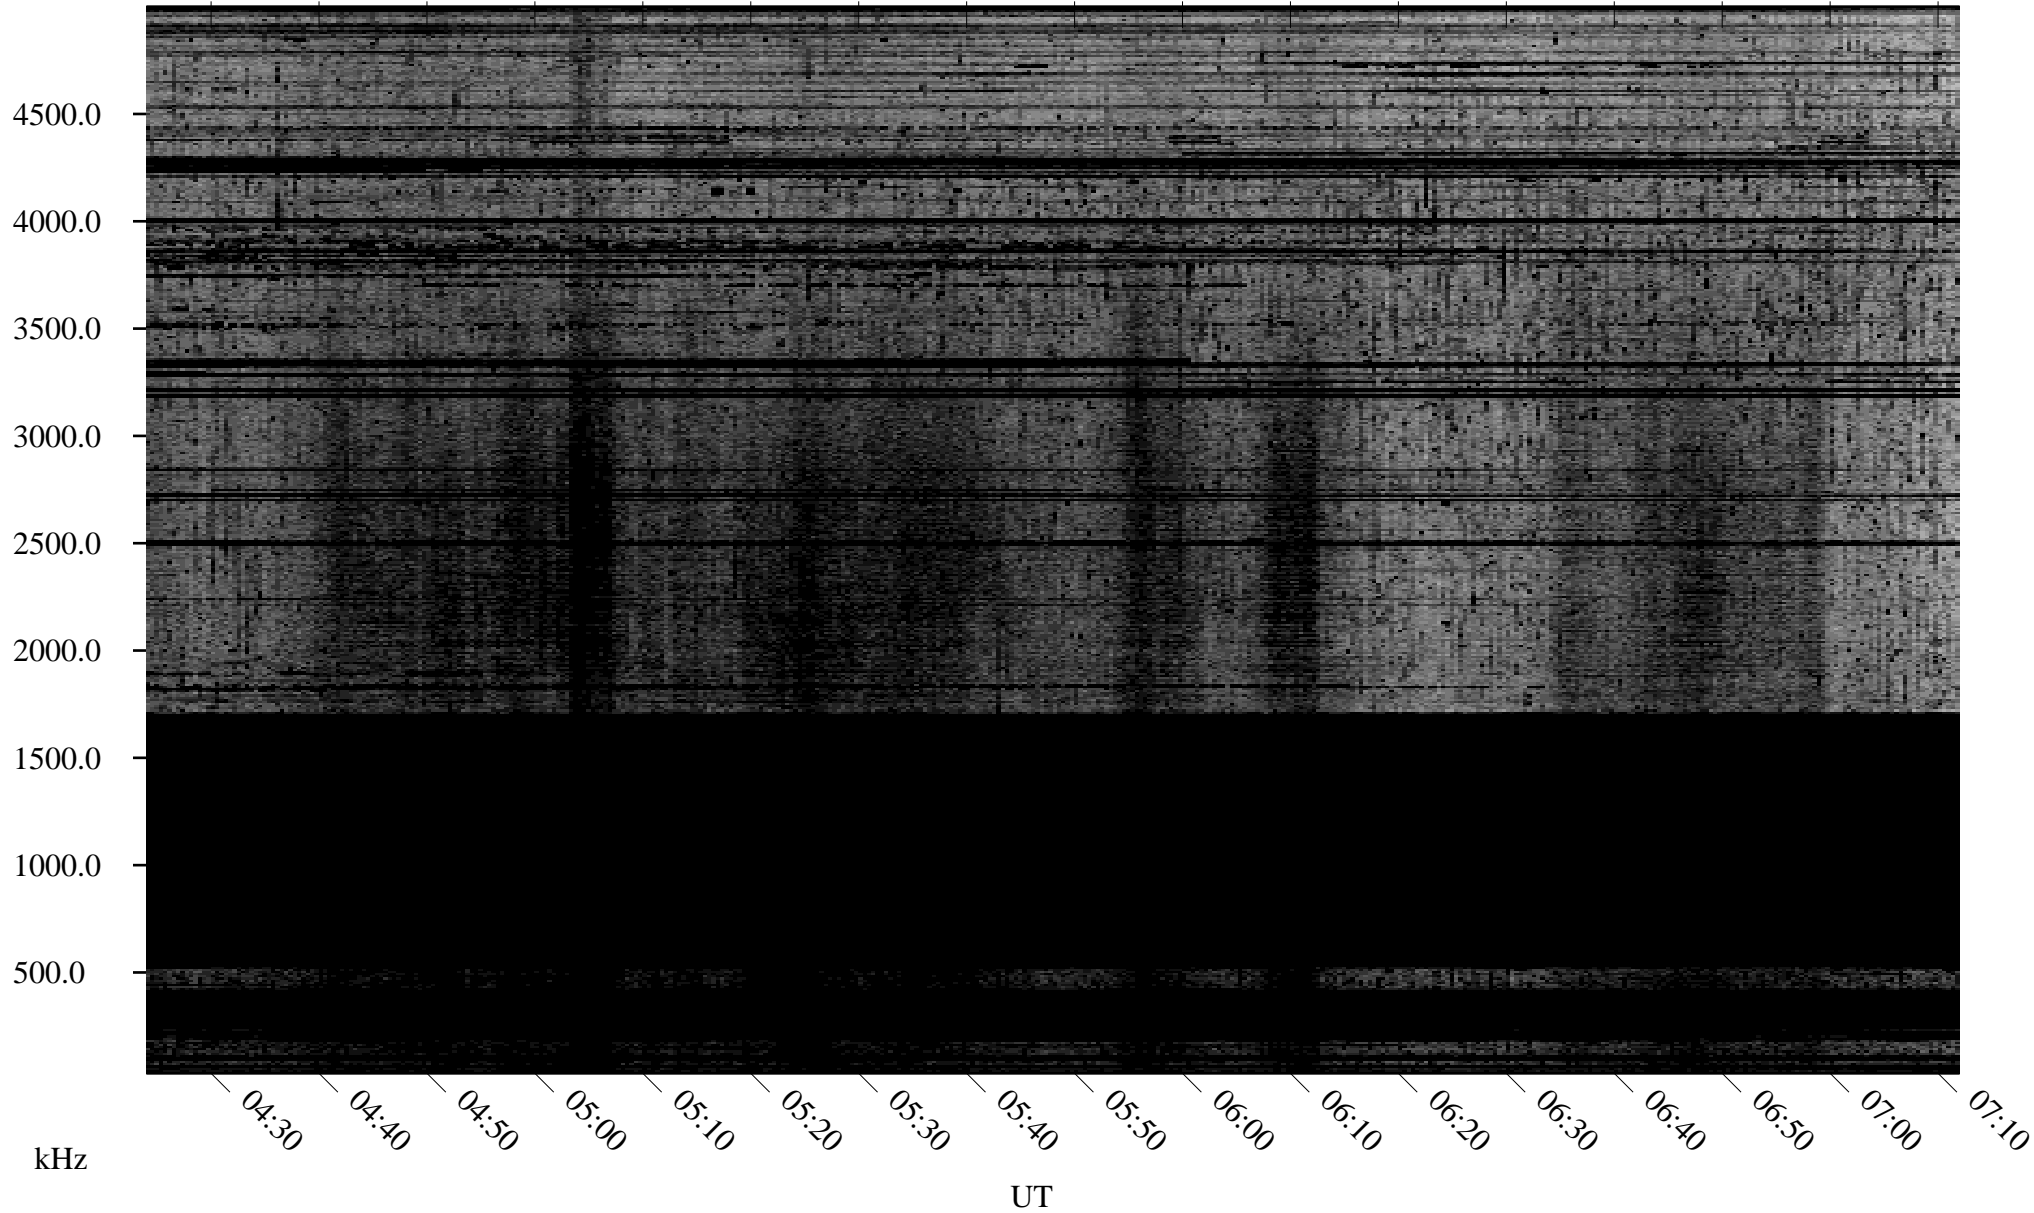

10/11/2009 Churchill, Manitoba

Linear Scale Black = 161 White = 15

ch09284l.r00SUm max_12

Page 1

10/11/2009 Churchill, Manitoba

Linear Scale Black = 161 White = 15

ch09284l.r00SUm max_12

Page 2

10/12/2009 Churchill, Manitoba

Linear Scale Black = 161 White = 15

ch09284l.r00SUm max_12

Page 3

10/12/2009 Churchill, Manitoba

Linear Scale Black = 161 White = 15

ch09284l.r00SUm max_12

Page 4

10/12/2009 Churchill, Manitoba

Linear Scale Black = 161 White = 15

ch09284l.r00SUm max_12

Page 5

10/12/2009 Churchill, Manitoba

Linear Scale Black = 161 White = 15

ch09284l.r00SUm max_12

Page 6

10/12/2009 Churchill, Manitoba

Linear Scale Black = 161 White = 15

ch09284l.r00SUm max_12

Page 7

10/12/2009 Churchill, Manitoba

Linear Scale Black = 161 White = 15

ch09284l.r00SUm max_12