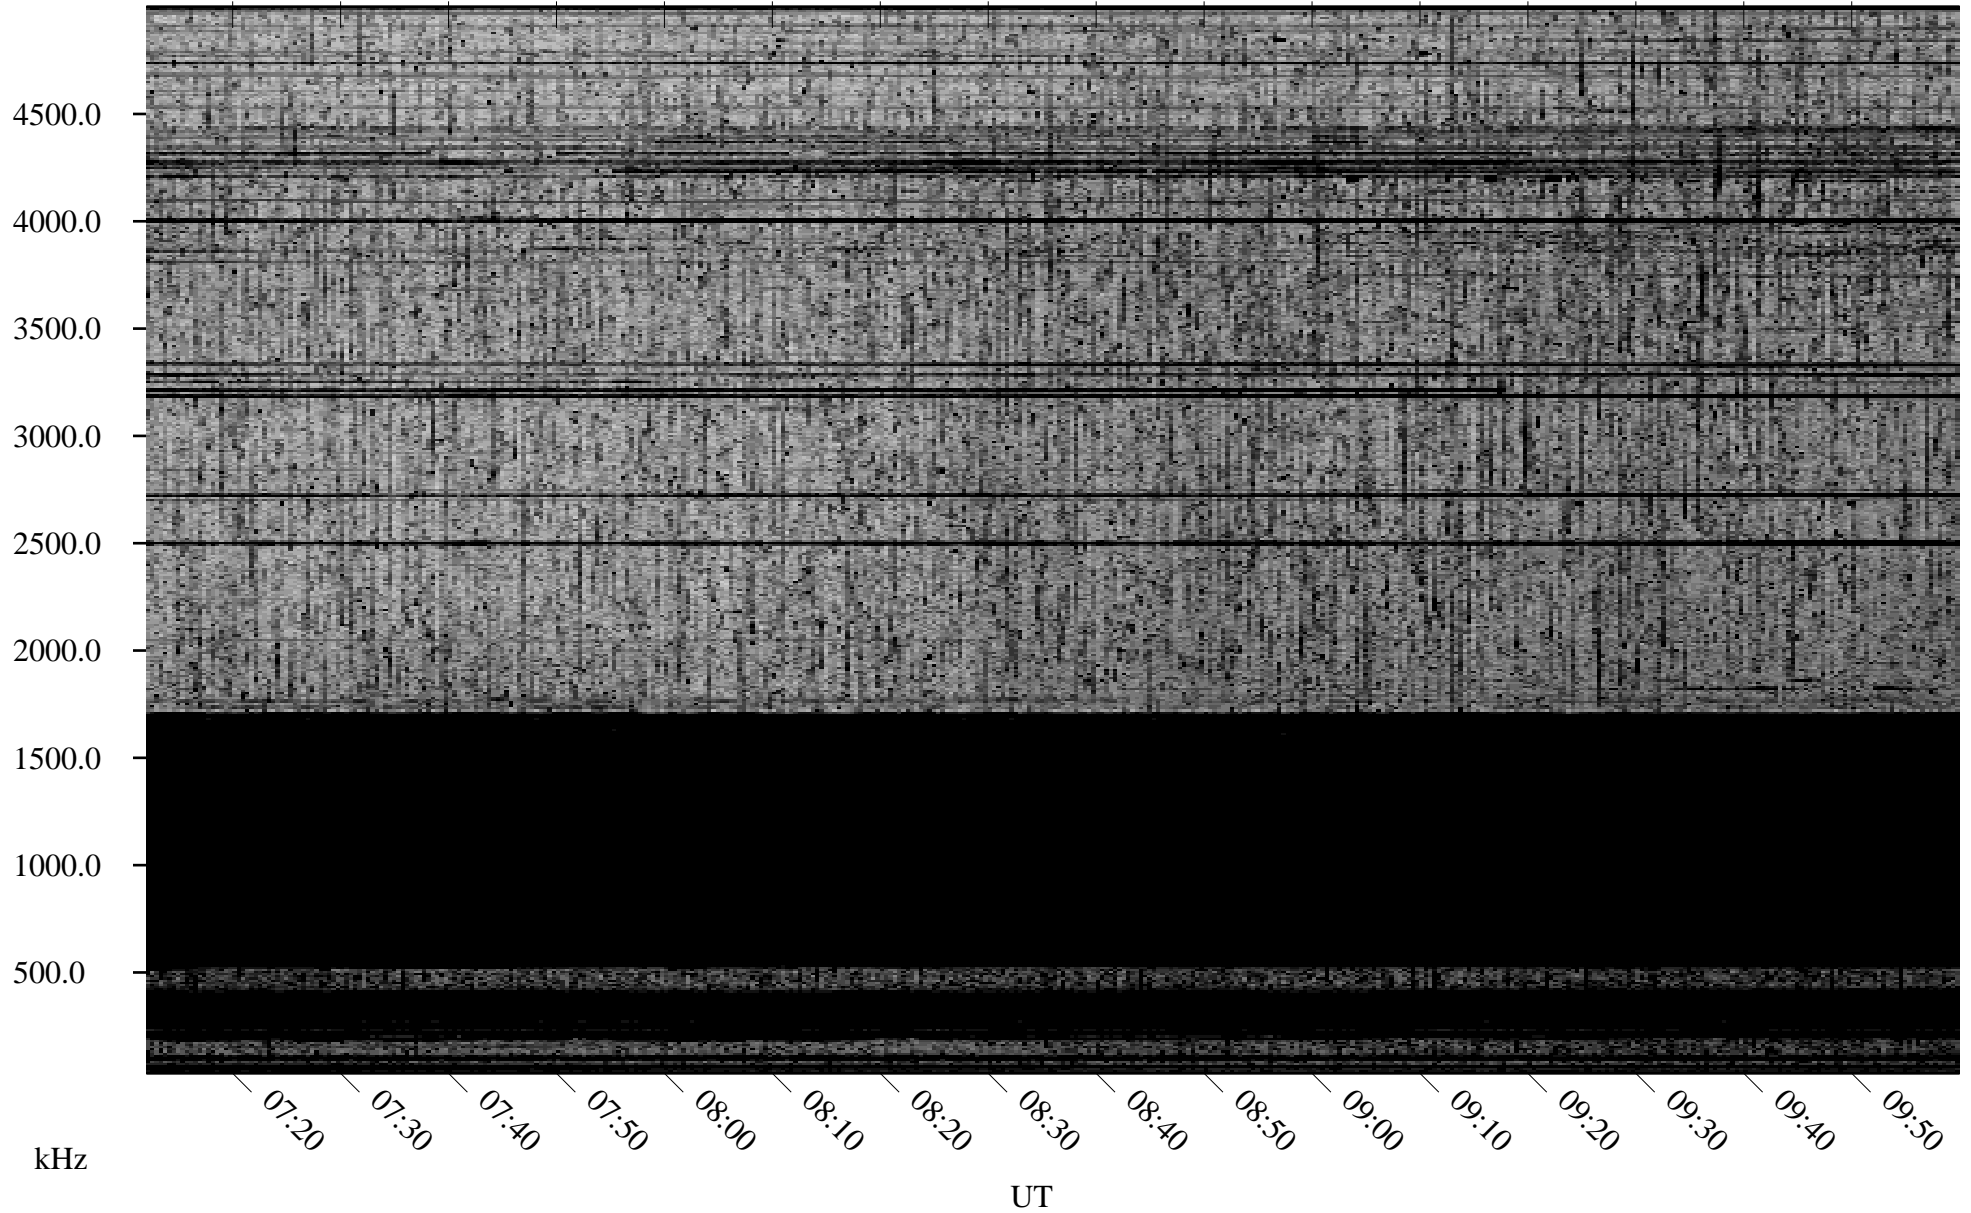

10/11/2009 Churchill, Manitoba

Linear Scale Black = 161 White = 15

ch09284l.r00SUm max_12

Page 1

10/11/2009 Churchill, Manitoba

Linear Scale Black = 161 White = 15

ch09284l.r00SUm max_12

Page 2

10/12/2009 Churchill, Manitoba

Linear Scale Black = 161 White = 15

ch09284l.r00SUm max_12

Page 3

10/12/2009 Churchill, Manitoba

Linear Scale Black = 161 White = 15

ch09284l.r00SUm max_12

Page 4

10/12/2009 Churchill, Manitoba

Linear Scale Black = 161 White = 15

ch09284l.r00SUm max_12

Page 5

10/12/2009 Churchill, Manitoba

Linear Scale Black = 161 White = 15

ch09284l.r00SUm max_12

Page 6

10/12/2009 Churchill, Manitoba

Linear Scale Black = 161 White = 15

ch09284l.r00SUm max_12

Page 7

10/12/2009 Churchill, Manitoba

Linear Scale Black = 161 White = 15

ch09284l.r00SUm max_12