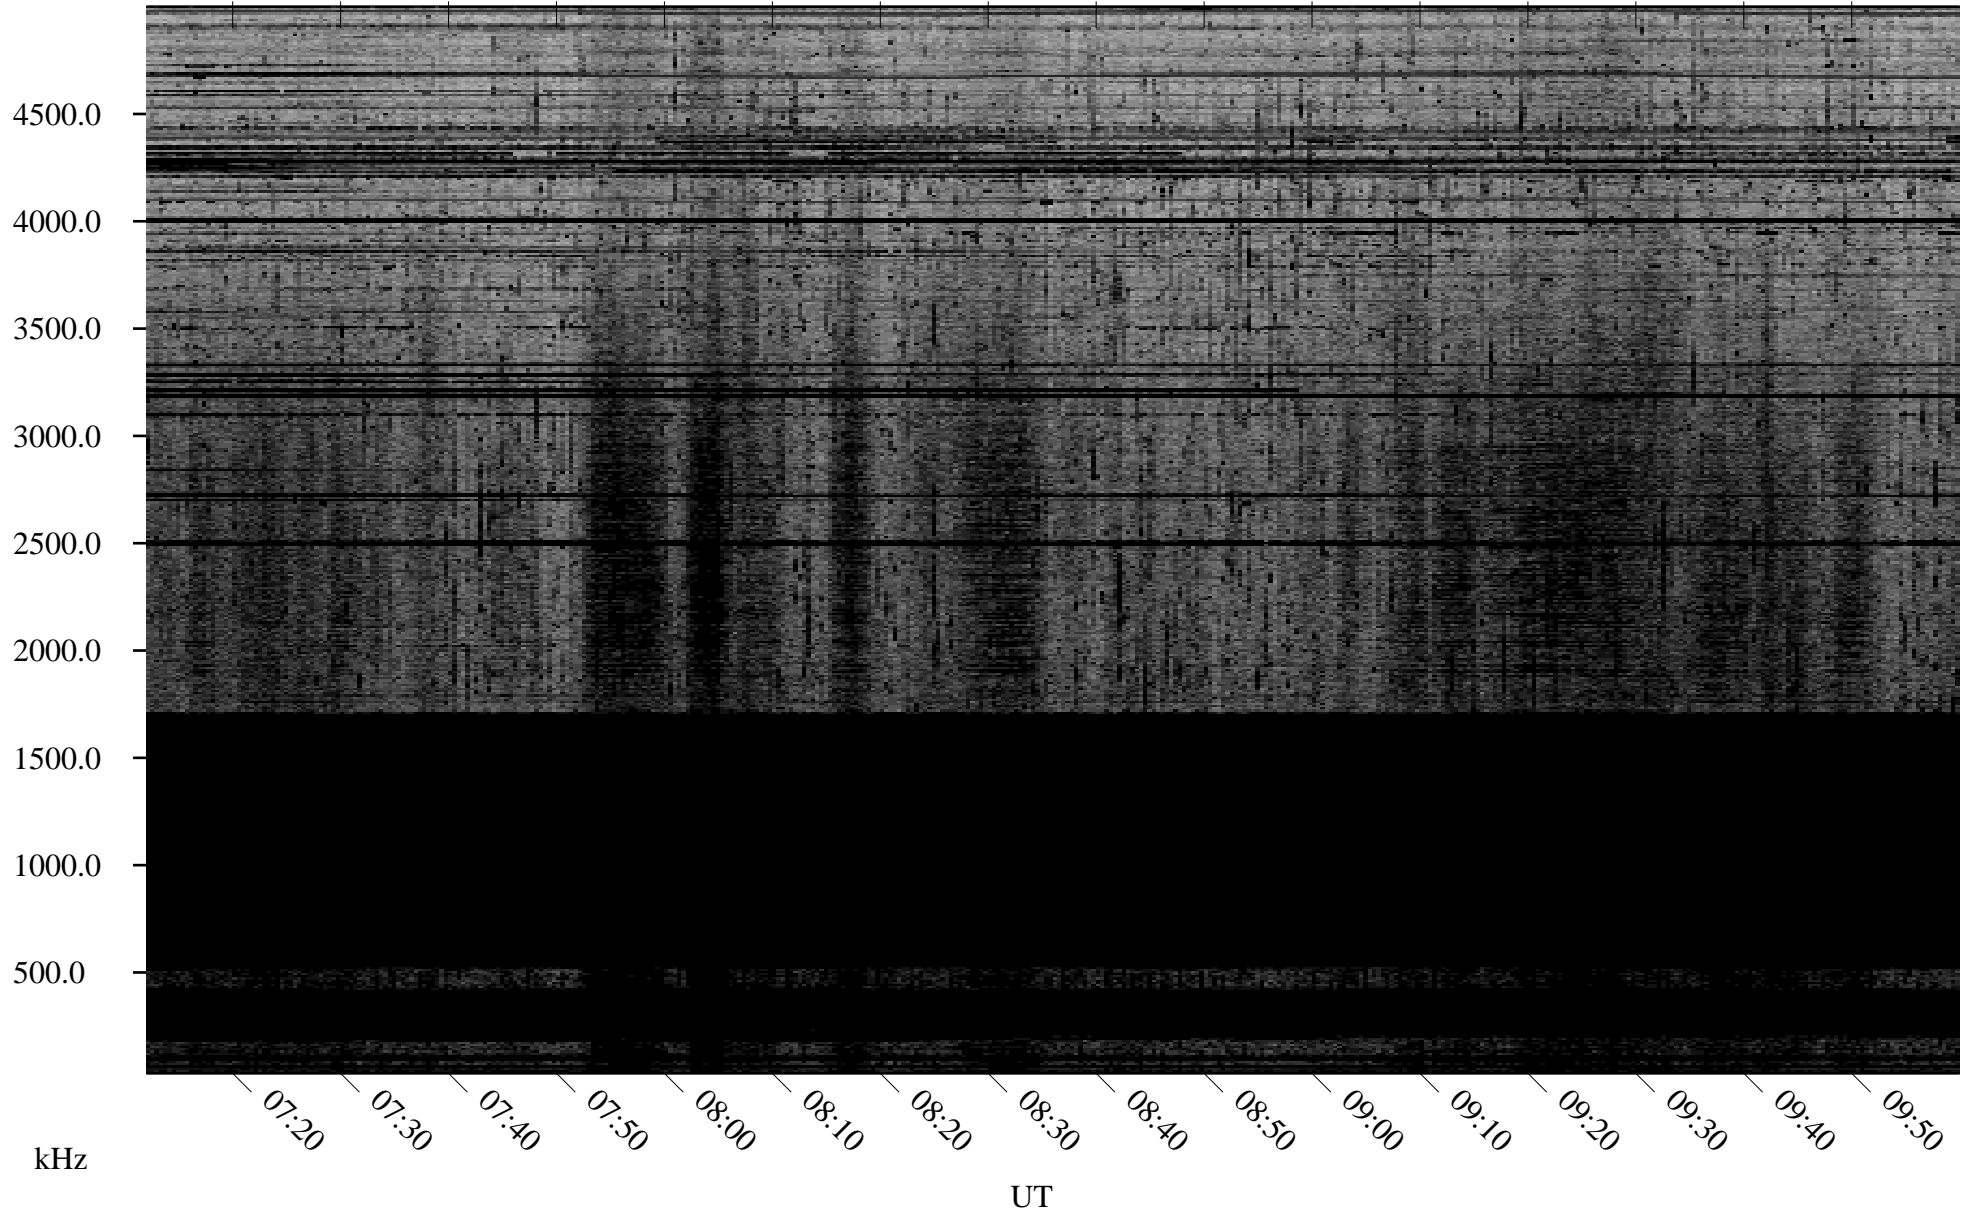

10/12/2009 Churchill, Manitoba

Linear Scale Black = 161 White = 15

ch092851.r00SUm max_12

Page 1

10/12/2009 Churchill, Manitoba

Linear Scale Black = 161 White = 15

ch092851.r00SUm max_12

Page 2

10/13/2009 Churchill, Manitoba

Linear Scale Black = 161 White = 15

ch092851.r00SUm max_12

Page 3

10/13/2009 Churchill, Manitoba

Linear Scale Black = 161 White = 15

ch092851.r00SUm max_12

Page 4

10/13/2009 Churchill, Manitoba

Linear Scale Black = 161 White = 15

ch092851.r00SUm max_12

Page 5

10/13/2009 Churchill, Manitoba

Linear Scale Black = 161 White = 15

ch092851.r00SUm max_12

Page 6

10/13/2009 Churchill, Manitoba

Linear Scale Black = 161 White = 15

ch092851.r00SUm max_12

Page 7

10/13/2009 Churchill, Manitoba

Linear Scale Black = 161 White = 15

ch09285l.r00SUm max_12