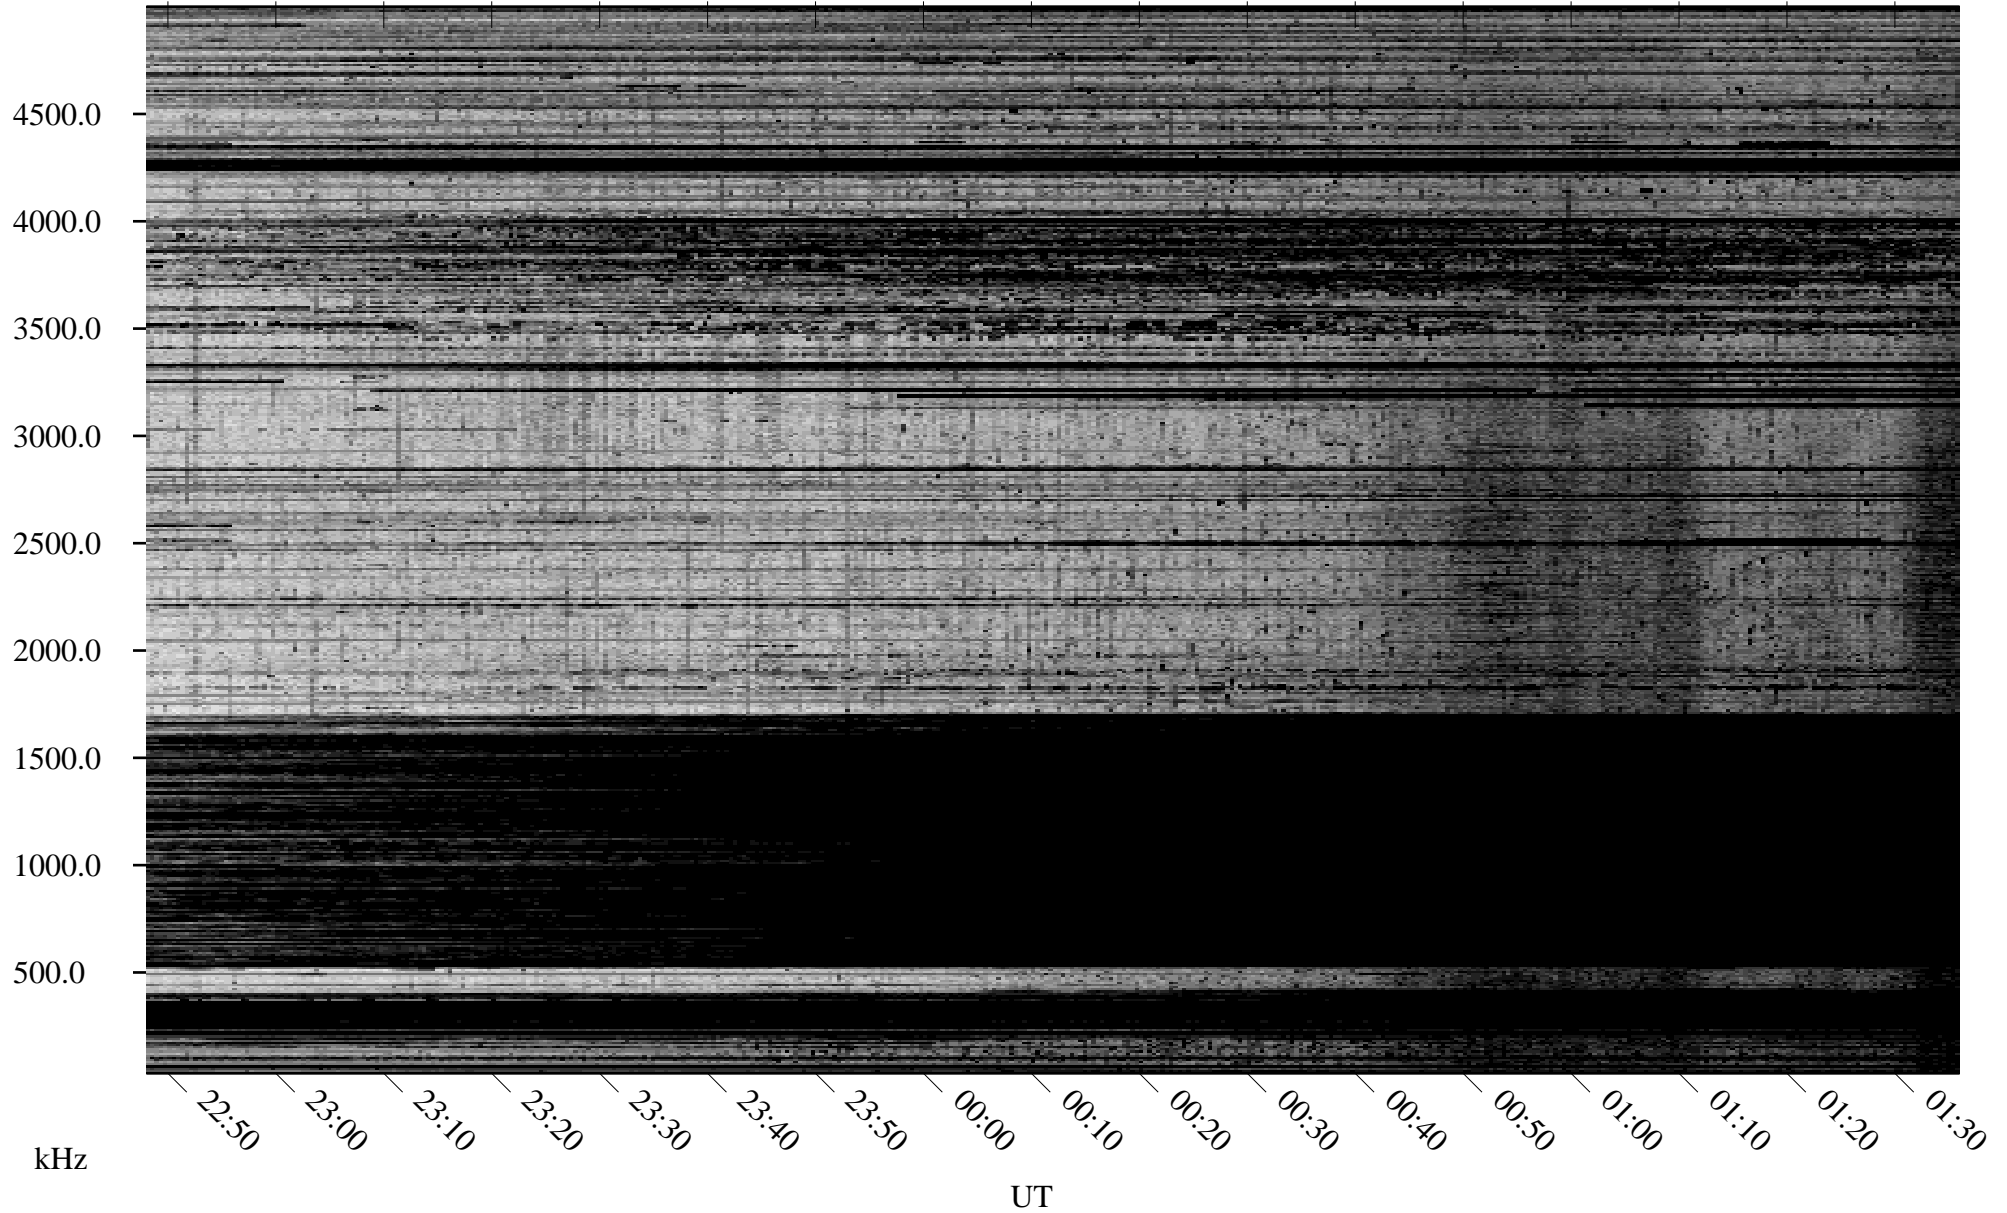

10/12/2009 Churchill, Manitoba

Linear Scale Black = 161 White = 15

ch092851.r00SUm max_12

Page 1

10/12/2009 Churchill, Manitoba

Linear Scale Black = 161 White = 15

ch092851.r00SUm max_12

Page 2

10/13/2009 Churchill, Manitoba

Linear Scale Black = 161 White = 15

ch092851.r00SUm max_12

Page 3

10/13/2009 Churchill, Manitoba

Linear Scale Black = 161 White = 15

ch092851.r00SUm max_12

Page 4

10/13/2009 Churchill, Manitoba

Linear Scale Black = 161 White = 15

ch092851.r00SUm max_12

Page 5

10/13/2009 Churchill, Manitoba

Linear Scale Black = 161 White = 15

ch092851.r00SUm max_12

Page 6

10/13/2009 Churchill, Manitoba

Linear Scale Black = 161 White = 15

ch092851.r00SUm max_12

Page 7

10/13/2009 Churchill, Manitoba

Linear Scale Black = 161 White = 15

ch09285l.r00SUm max_12