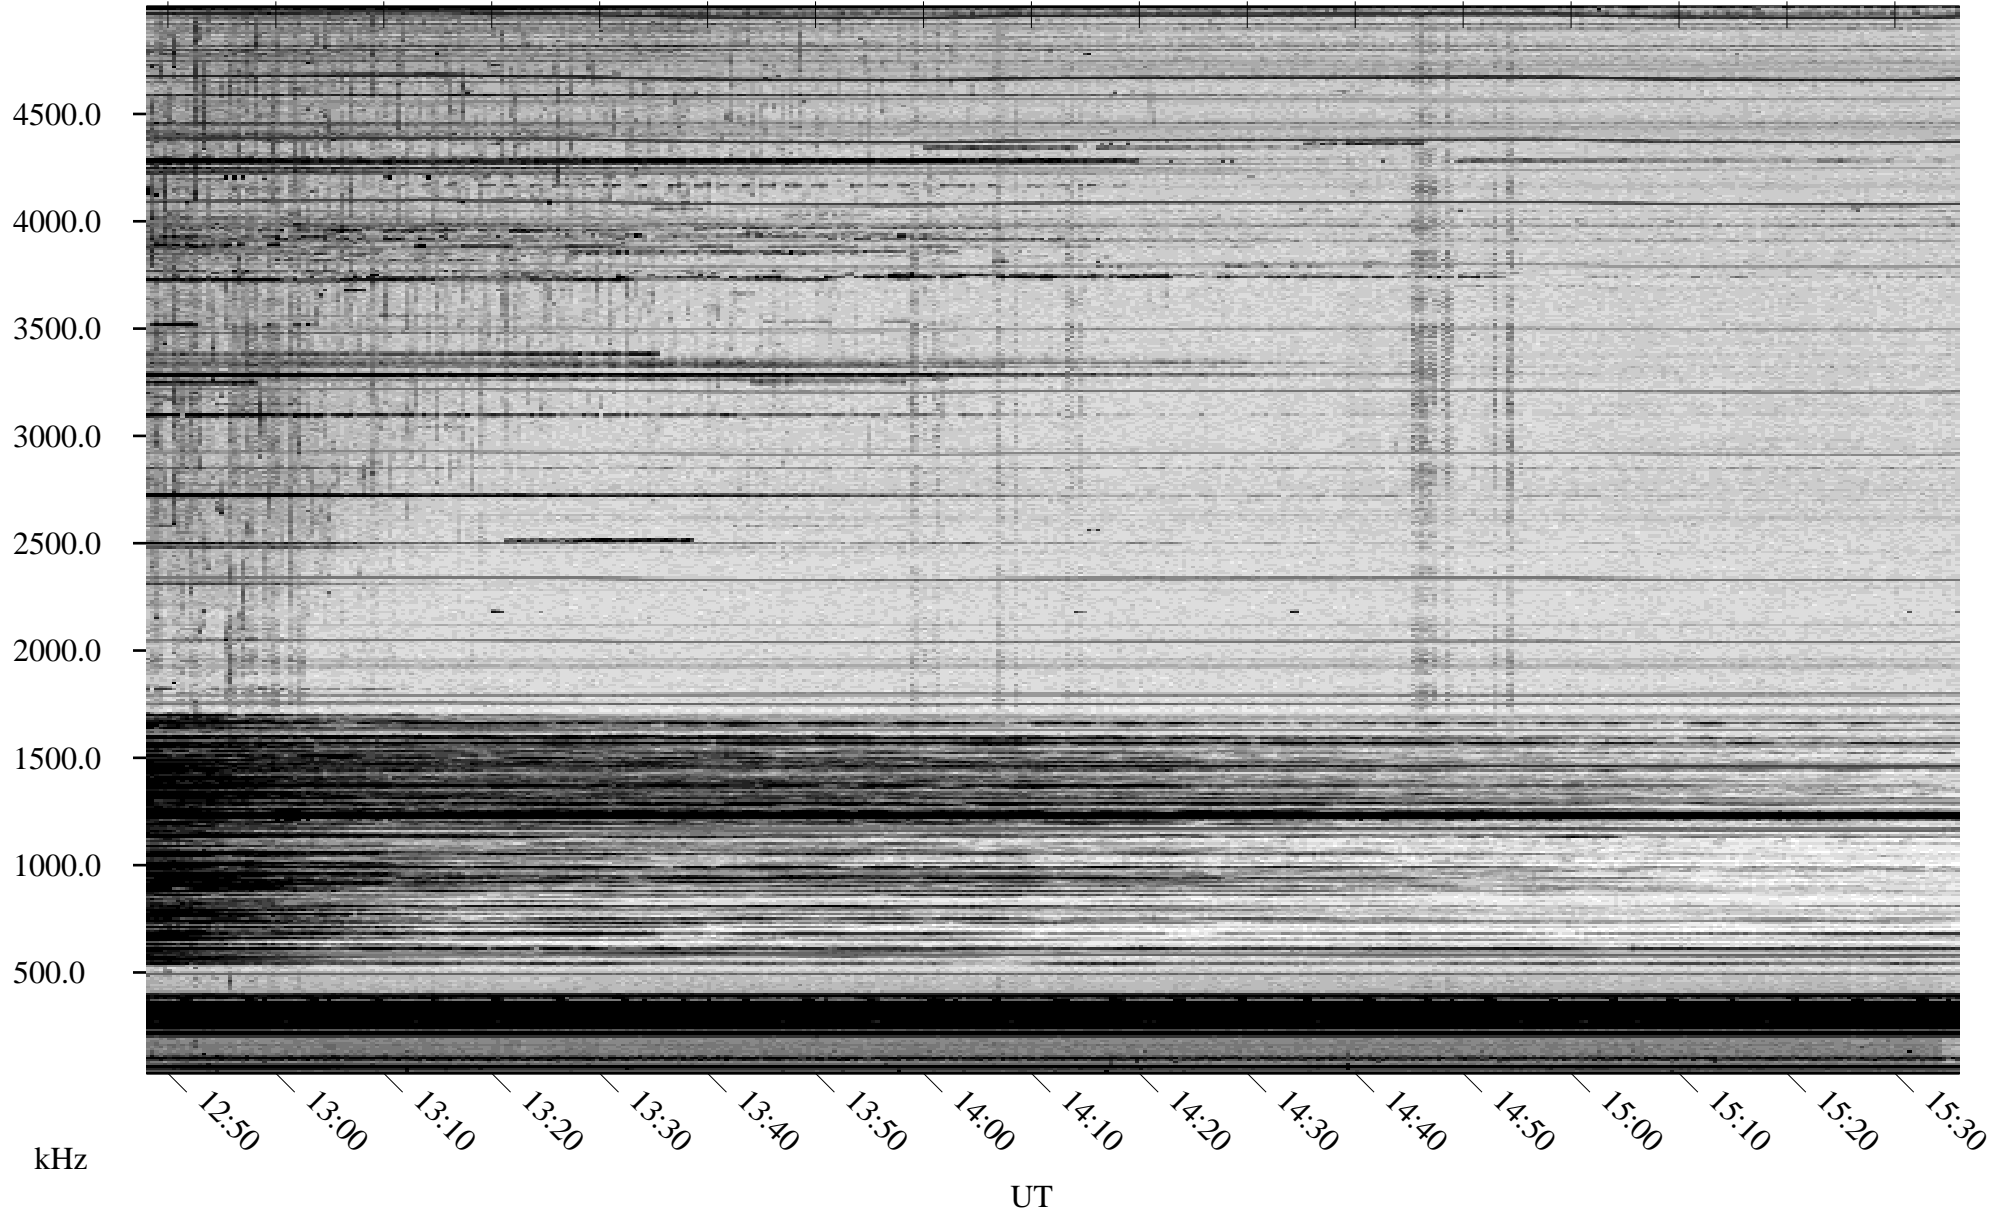

10/12/2009 Churchill, Manitoba

Linear Scale Black = 161 White = 15

ch092851.r00SUm max_12

Page 1

10/12/2009 Churchill, Manitoba

Linear Scale Black = 161 White = 15

ch092851.r00SUm max_12

Page 2

10/13/2009 Churchill, Manitoba

Linear Scale Black = 161 White = 15

ch092851.r00SUm max_12

Page 3

10/13/2009 Churchill, Manitoba

Linear Scale Black = 161 White = 15

ch092851.r00SUm max_12

Page 4

10/13/2009 Churchill, Manitoba

Linear Scale Black = 161 White = 15

ch092851.r00SUm max_12

Page 5

10/13/2009 Churchill, Manitoba

Linear Scale Black = 161 White = 15

ch092851.r00SUm max_12

Page 6

10/13/2009 Churchill, Manitoba

Linear Scale Black = 161 White = 15

ch092851.r00SUm max_12

Page 7

10/13/2009 Churchill, Manitoba

Linear Scale Black = 161 White = 15

ch09285l.r00SUm max_12