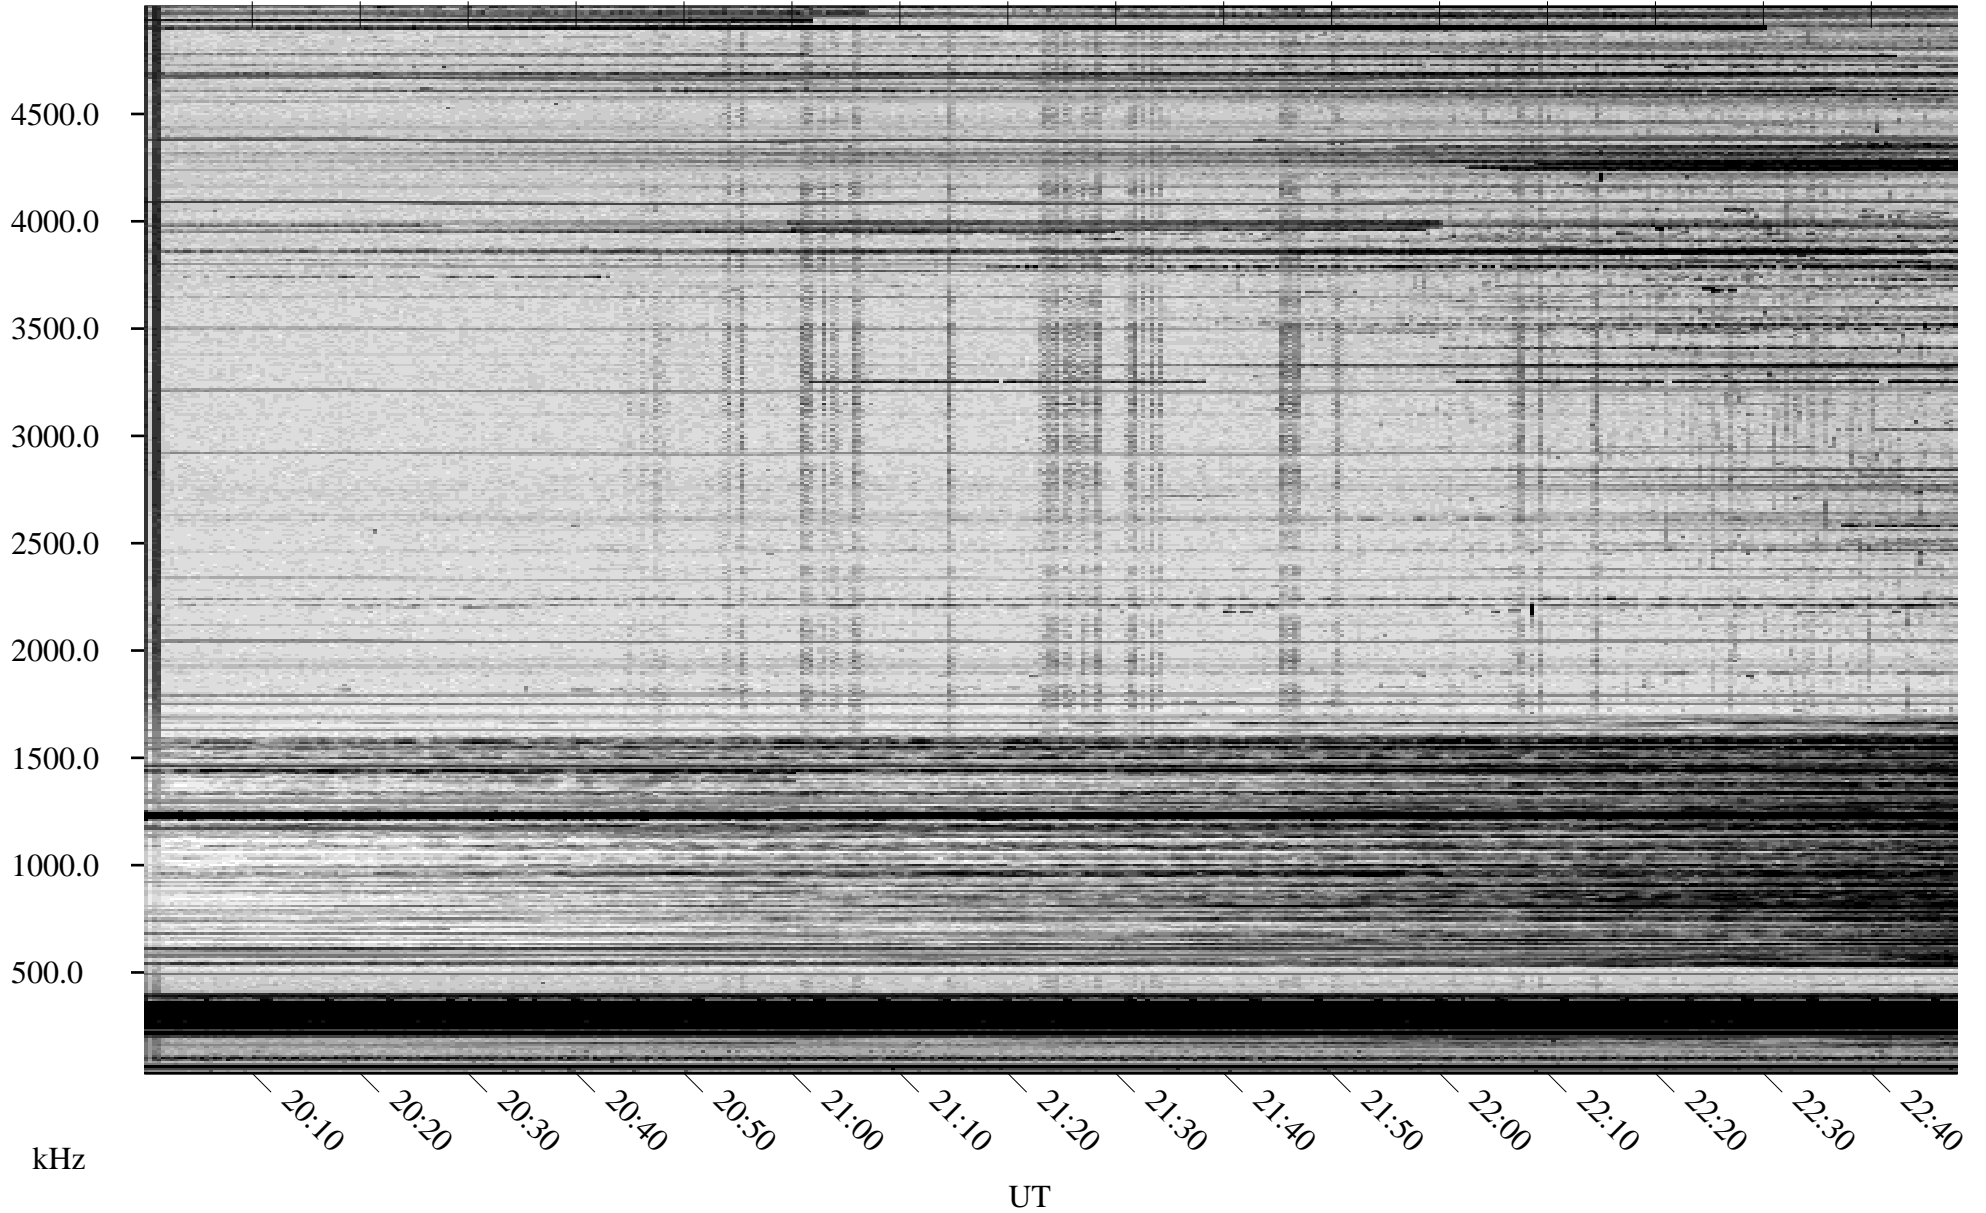

10/12/2009 Churchill, Manitoba

Linear Scale Black = 161 White = 15

ch092851.r00SUm max_12

Page 1

10/12/2009 Churchill, Manitoba

Linear Scale Black = 161 White = 15

ch092851.r00SUm max_12

Page 2

10/13/2009 Churchill, Manitoba

Linear Scale Black = 161 White = 15

ch092851.r00SUm max_12

Page 3

10/13/2009 Churchill, Manitoba

Linear Scale Black = 161 White = 15

ch092851.r00SUm max_12

Page 4

10/13/2009 Churchill, Manitoba

Linear Scale Black = 161 White = 15

ch092851.r00SUm max_12

Page 5

10/13/2009 Churchill, Manitoba

Linear Scale Black = 161 White = 15

ch092851.r00SUm max_12

Page 6

10/13/2009 Churchill, Manitoba

Linear Scale Black = 161 White = 15

ch092851.r00SUm max_12

Page 7

10/13/2009 Churchill, Manitoba

Linear Scale Black = 161 White = 15

ch09285l.r00SUm max_12