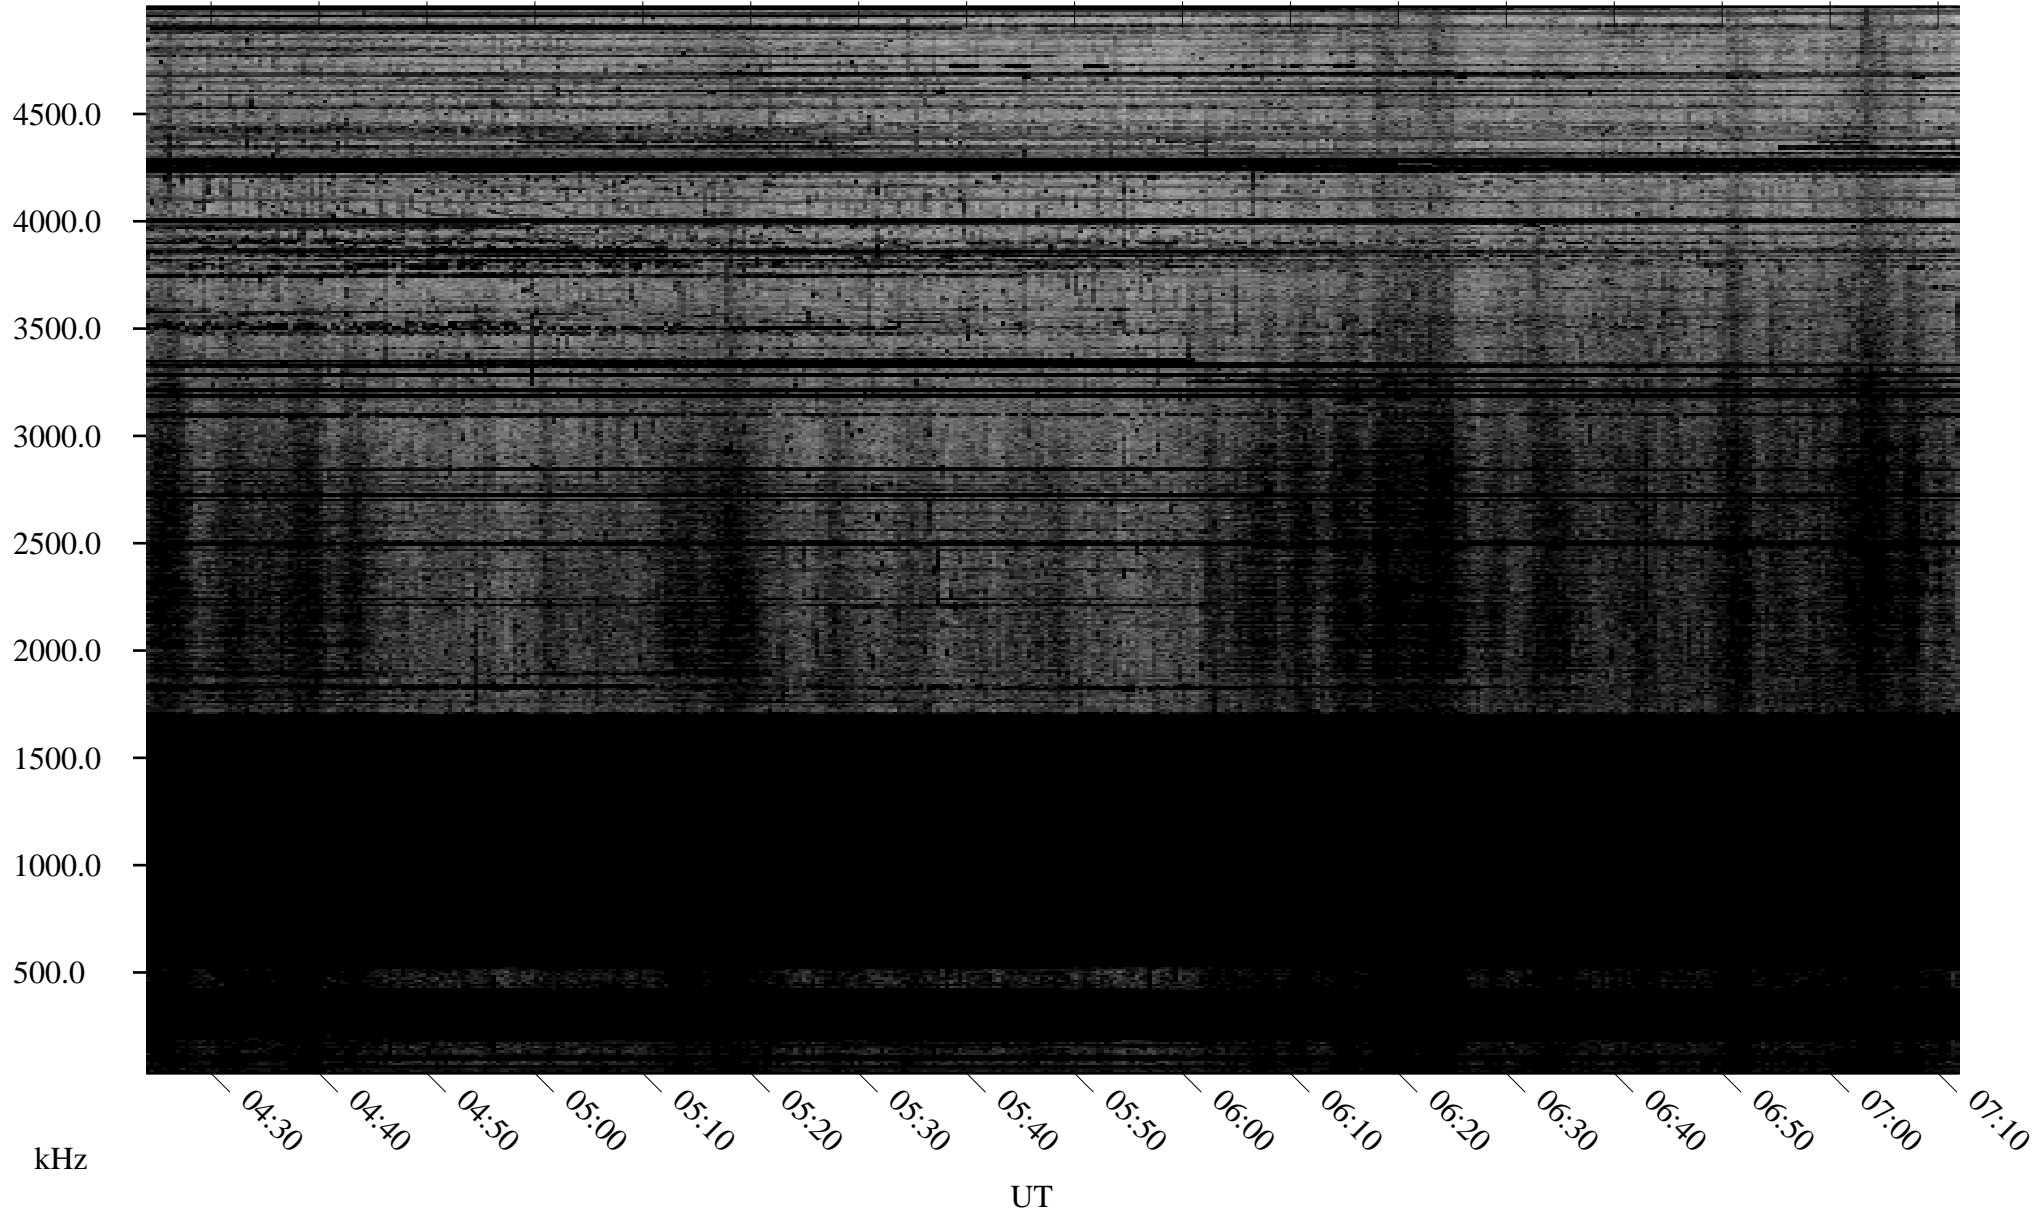

10/12/2009 Churchill, Manitoba

Linear Scale Black = 161 White = 15

ch092851.r00SUm max_12

Page 1

10/12/2009 Churchill, Manitoba

Linear Scale Black = 161 White = 15

ch092851.r00SUm max_12

Page 2

10/13/2009 Churchill, Manitoba

Linear Scale Black = 161 White = 15

ch092851.r00SUm max_12

Page 3

10/13/2009 Churchill, Manitoba

Linear Scale Black = 161 White = 15

ch092851.r00SUm max_12

Page 4

10/13/2009 Churchill, Manitoba

Linear Scale Black = 161 White = 15

ch092851.r00SUm max_12

Page 5

10/13/2009 Churchill, Manitoba

Linear Scale Black = 161 White = 15

ch092851.r00SUm max_12

Page 6

10/13/2009 Churchill, Manitoba

Linear Scale Black = 161 White = 15

ch092851.r00SUm max_12

Page 7

10/13/2009 Churchill, Manitoba

Linear Scale Black = 161 White = 15

ch09285l.r00SUm max_12