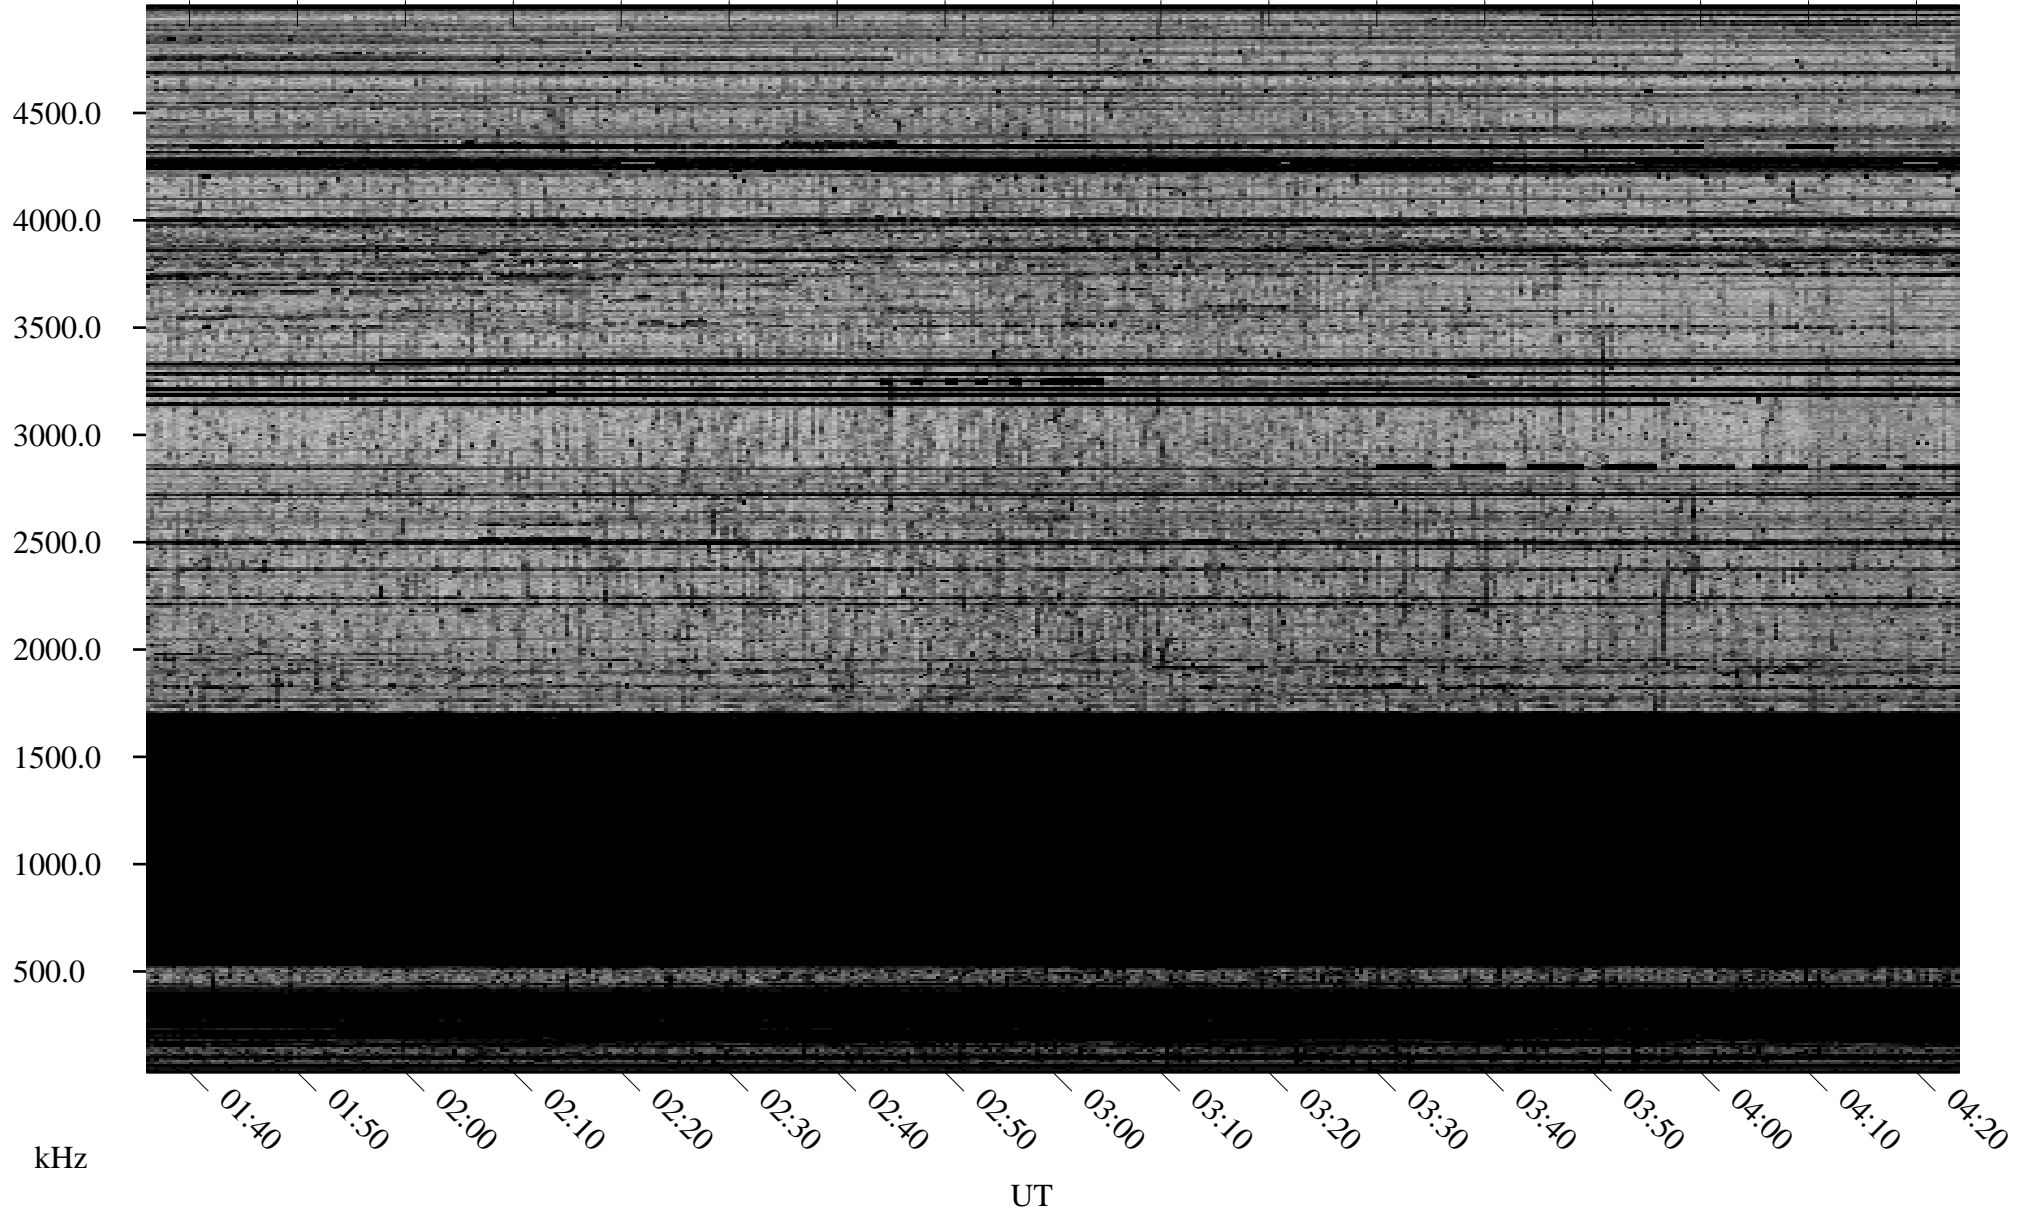

# 10/13/2009 Churchill, Manitoba

Linear Scale    Black = 161    White = 15

ch09286l.r00SUm max\_12

Page 1

# 10/13/2009 Churchill, Manitoba

Linear Scale    Black = 161    White = 15

ch09286l.r00SUm max\_12

Page 2

# 10/14/2009 Churchill, Manitoba

Linear Scale    Black = 161    White = 15

ch09286l.r00SUm max\_12

Page 3