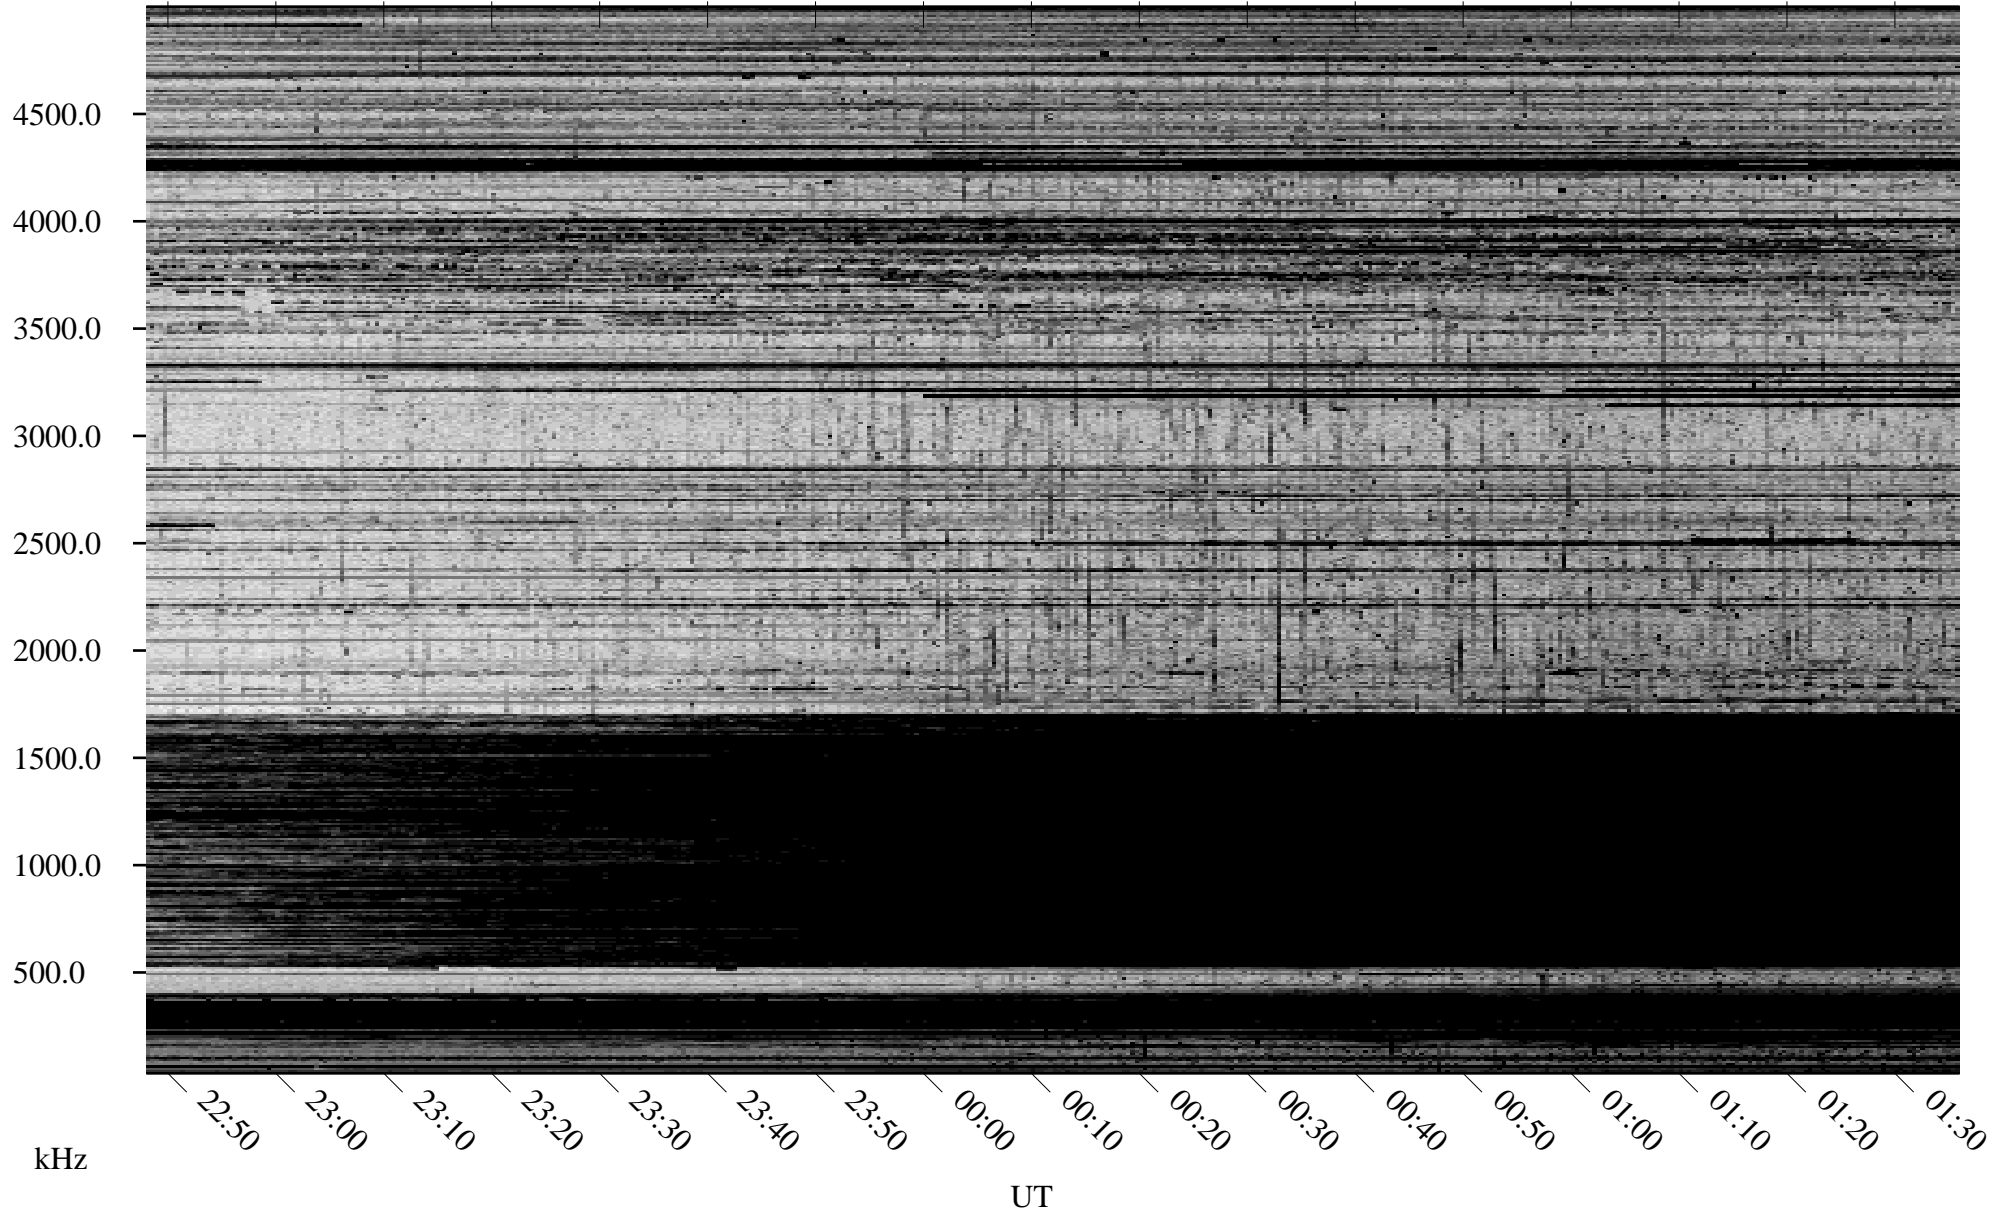

# 10/13/2009 Churchill, Manitoba

Linear Scale    Black = 161    White = 15

ch09286l.r00SUm max\_12

Page 1

# 10/13/2009 Churchill, Manitoba

Linear Scale    Black = 161    White = 15

ch09286l.r00SUm max\_12

Page 2

# 10/14/2009 Churchill, Manitoba

Linear Scale    Black = 161    White = 15

ch09286l.r00SUm max\_12

Page 3

# 10/14/2009 Churchill, Manitoba

Linear Scale    Black = 161    White = 15

ch09286l.r00SUm max\_12

Page 4