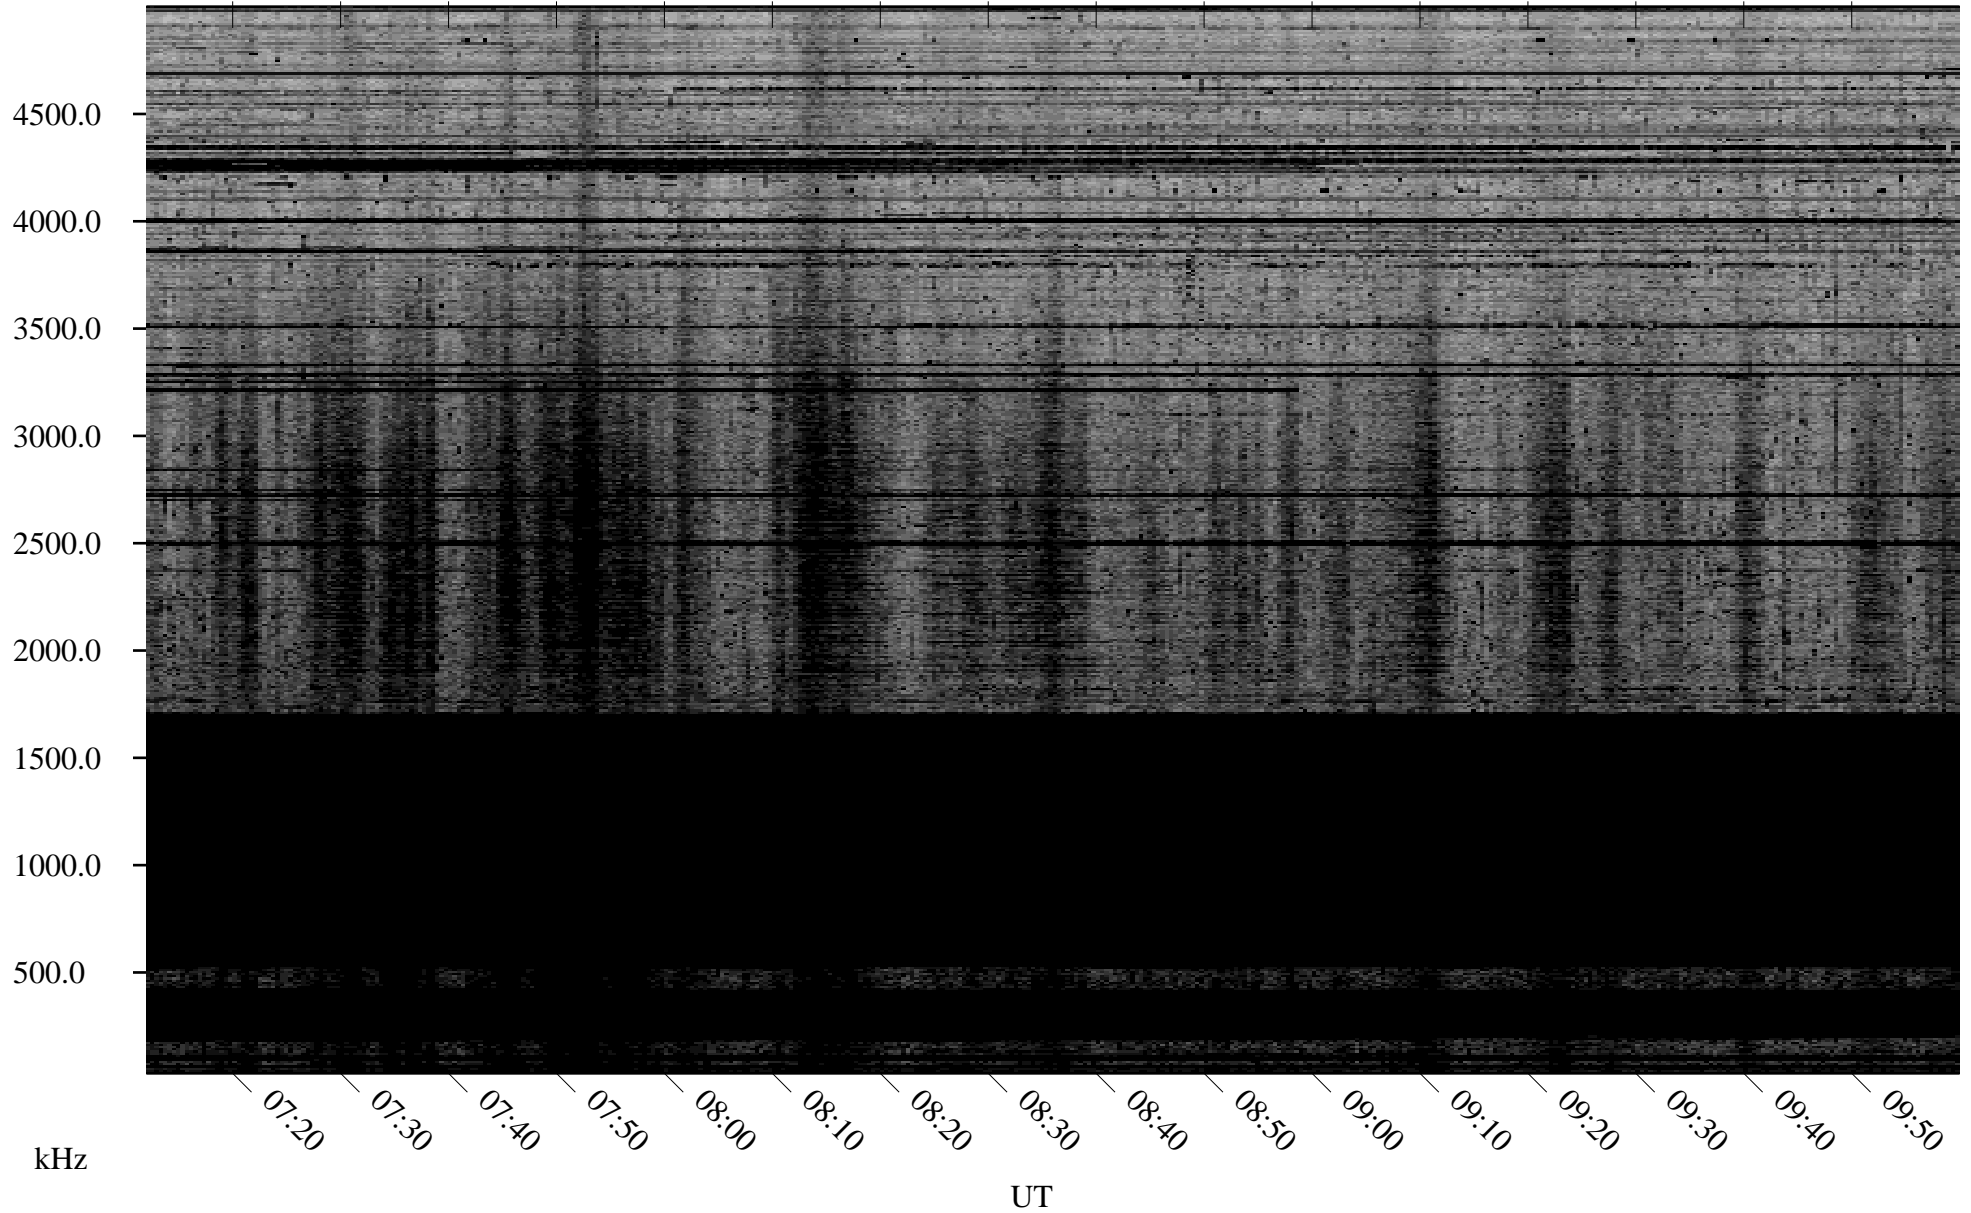

# 10/14/2009 Churchill, Manitoba

Linear Scale    Black = 161    White = 15

ch09286l.r00SUm max\_12

Page 3

# 10/14/2009 Churchill, Manitoba

Linear Scale    Black = 161    White = 15

ch09286l.r00SUm max\_12

Page 4

# 10/14/2009 Churchill, Manitoba

Linear Scale    Black = 161    White = 15

ch09286l.r00SUm max\_12

Page 5

# 10/14/2009 Churchill, Manitoba

Linear Scale    Black = 161    White = 15

ch09286l.r00SUm max\_12

Page 6