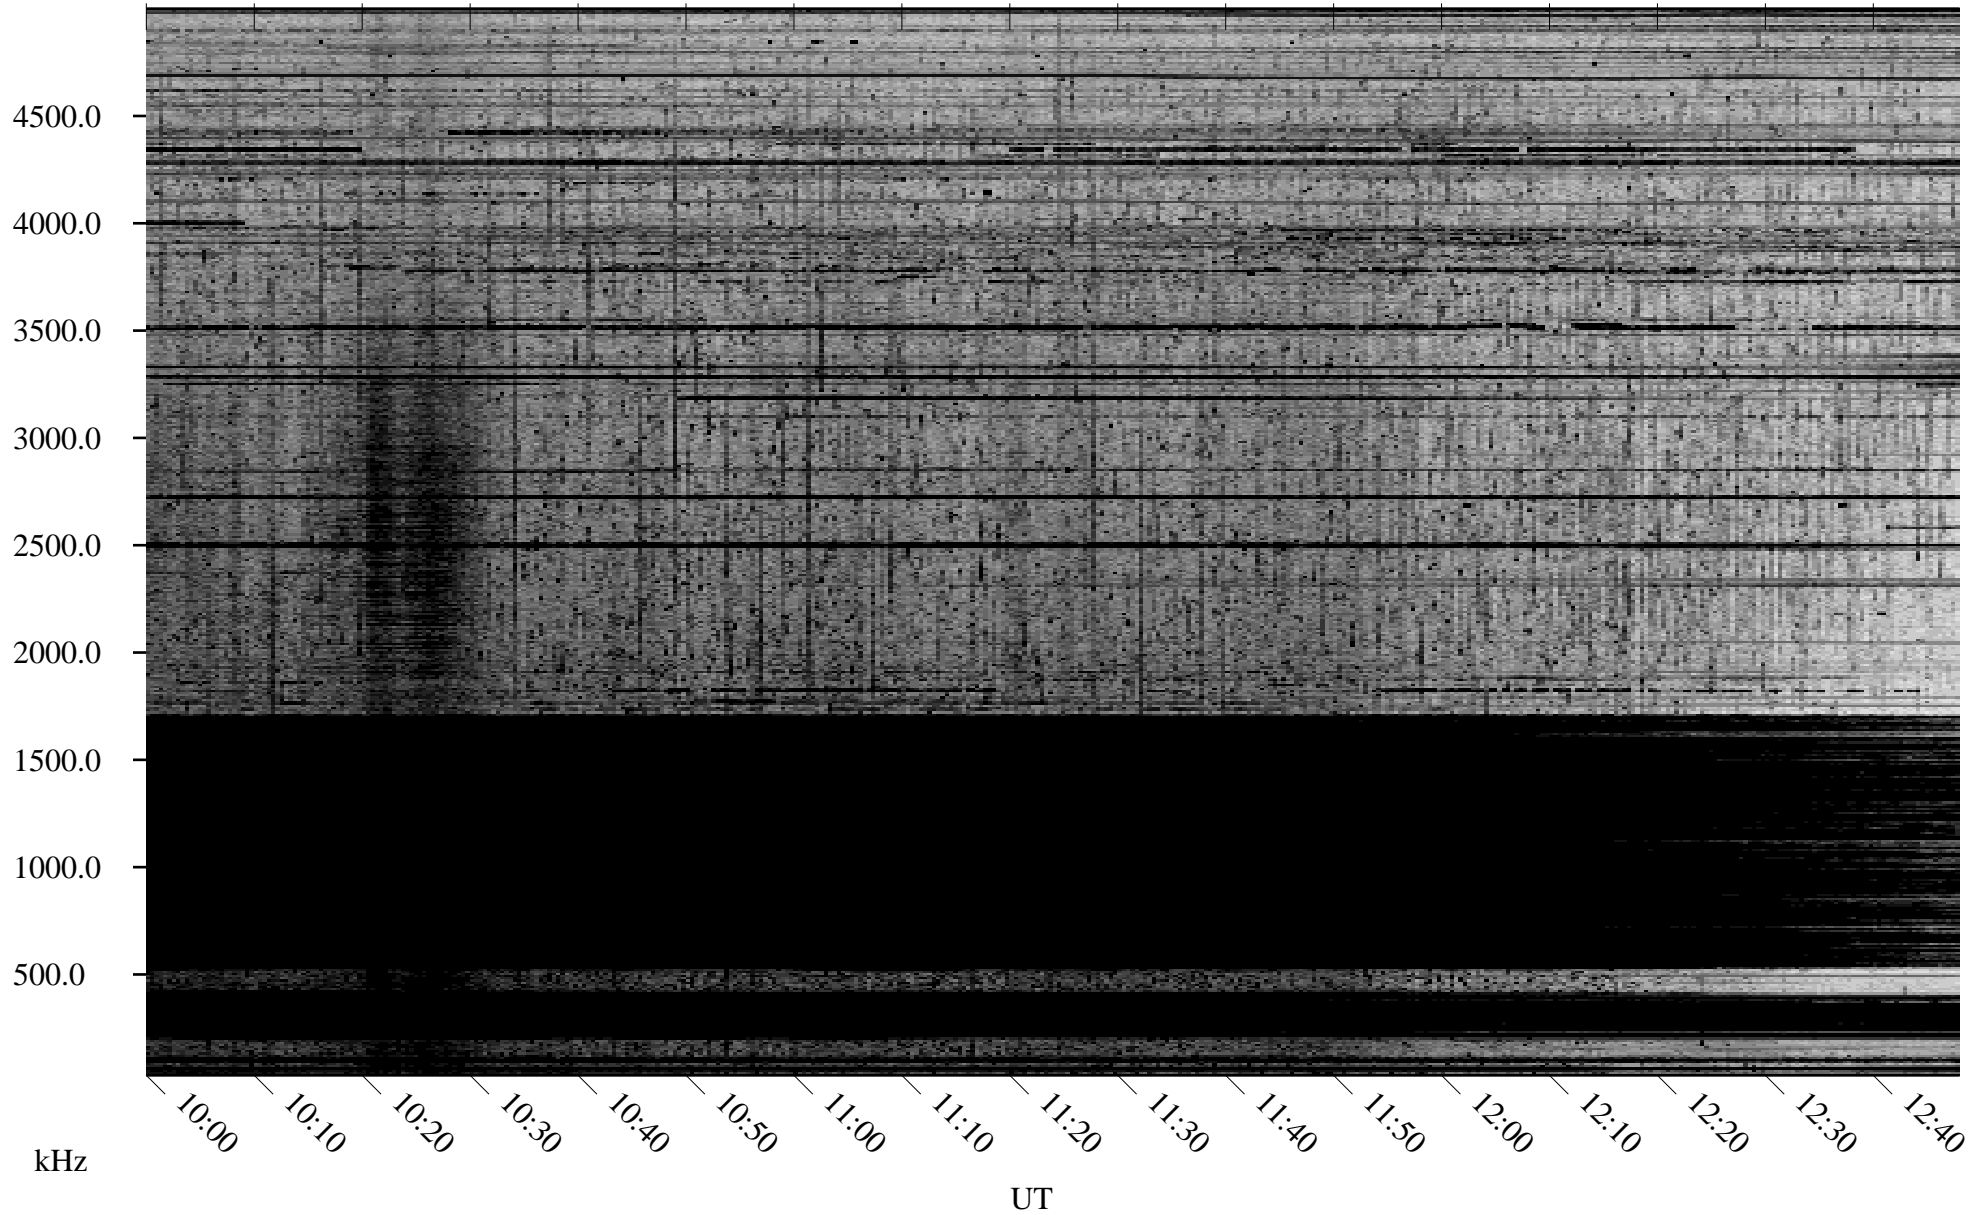

10/14/2009 Churchill, Manitoba

Linear Scale   Black = 161   White = 15

ch09286l.r00SUm max_12

Page 6