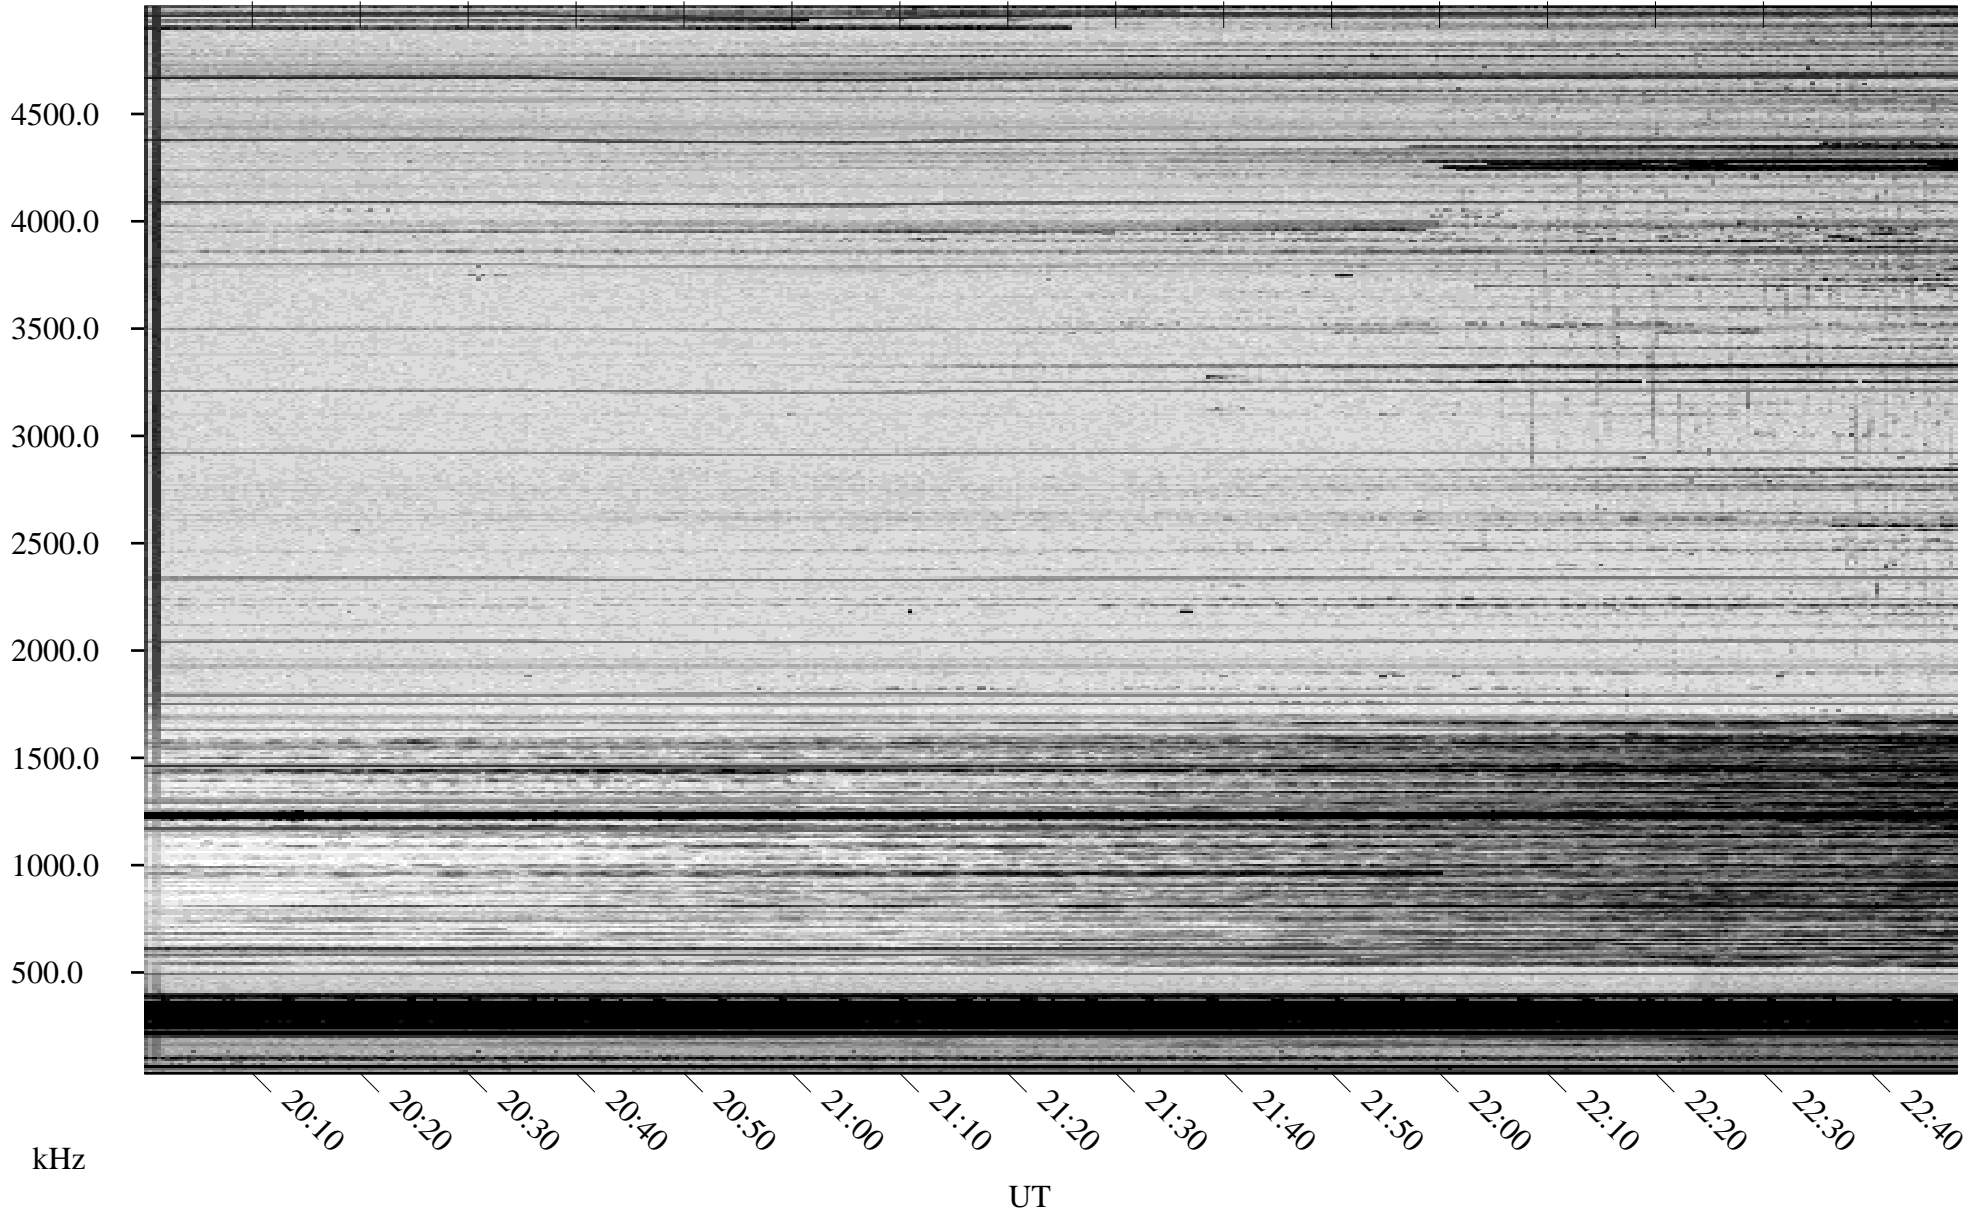

# 10/13/2009 Churchill, Manitoba

Linear Scale    Black = 161    White = 15

ch09286l.r00SUm max\_12

Page 1

# 10/13/2009 Churchill, Manitoba

Linear Scale    Black = 161    White = 15

ch09286l.r00SUm max\_12

Page 2

# 10/14/2009 Churchill, Manitoba

Linear Scale    Black = 161    White = 15

ch09286l.r00SUm max\_12

Page 3

# 10/14/2009 Churchill, Manitoba

Linear Scale    Black = 161    White = 15

ch09286l.r00SUm max\_12

Page 4