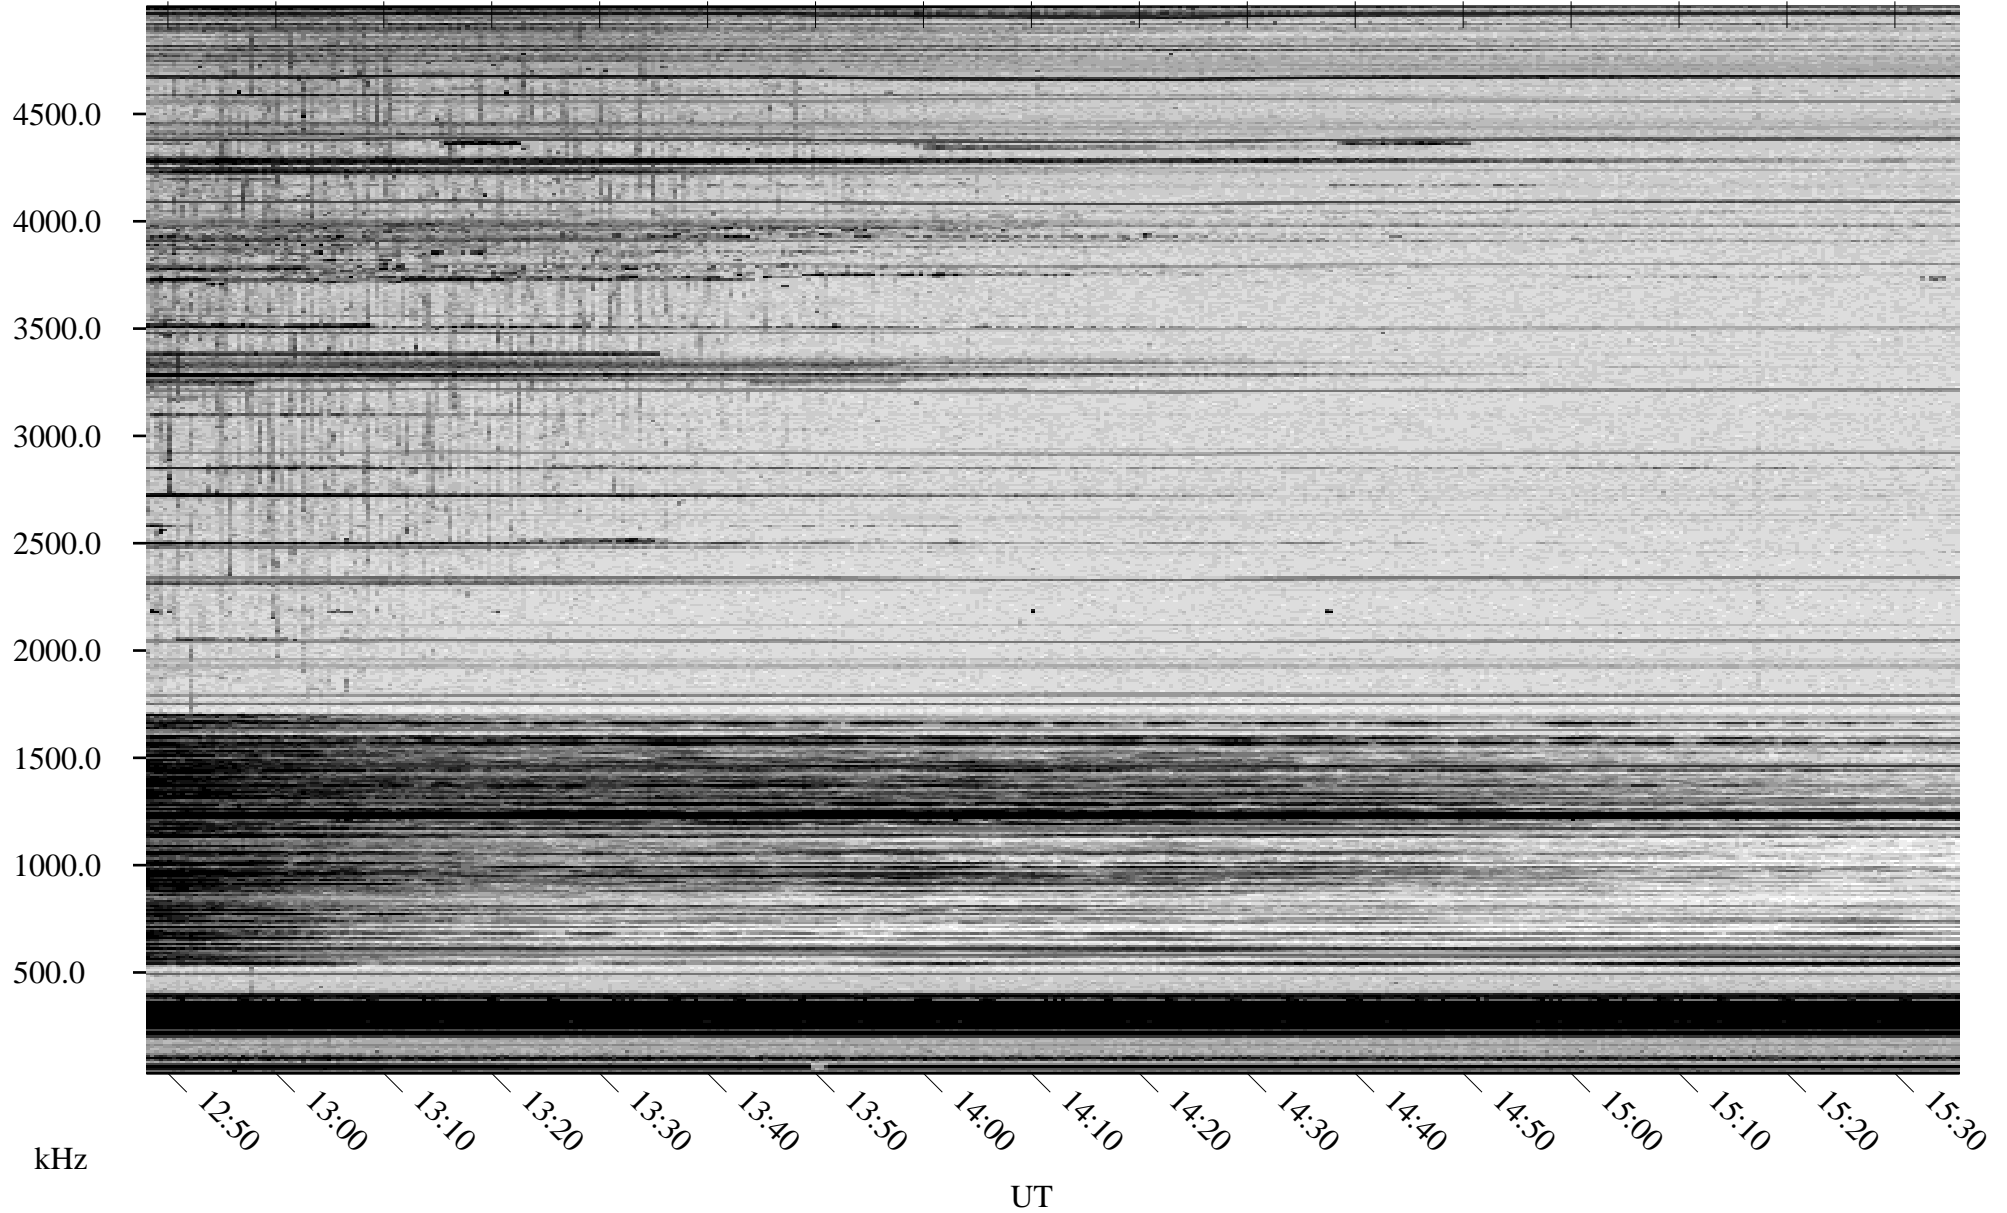

# 10/14/2009 Churchill, Manitoba

Linear Scale    Black = 161    White = 15

ch09286l.r00SUm max\_12

Page 6

# 10/14/2009 Churchill, Manitoba

Linear Scale    Black = 161    White = 15

ch09286l.r00SUm max\_12

Page 7

# 10/14/2009 Churchill, Manitoba

Linear Scale    Black = 161    White = 15

ch09286l.r00SUm max\_12