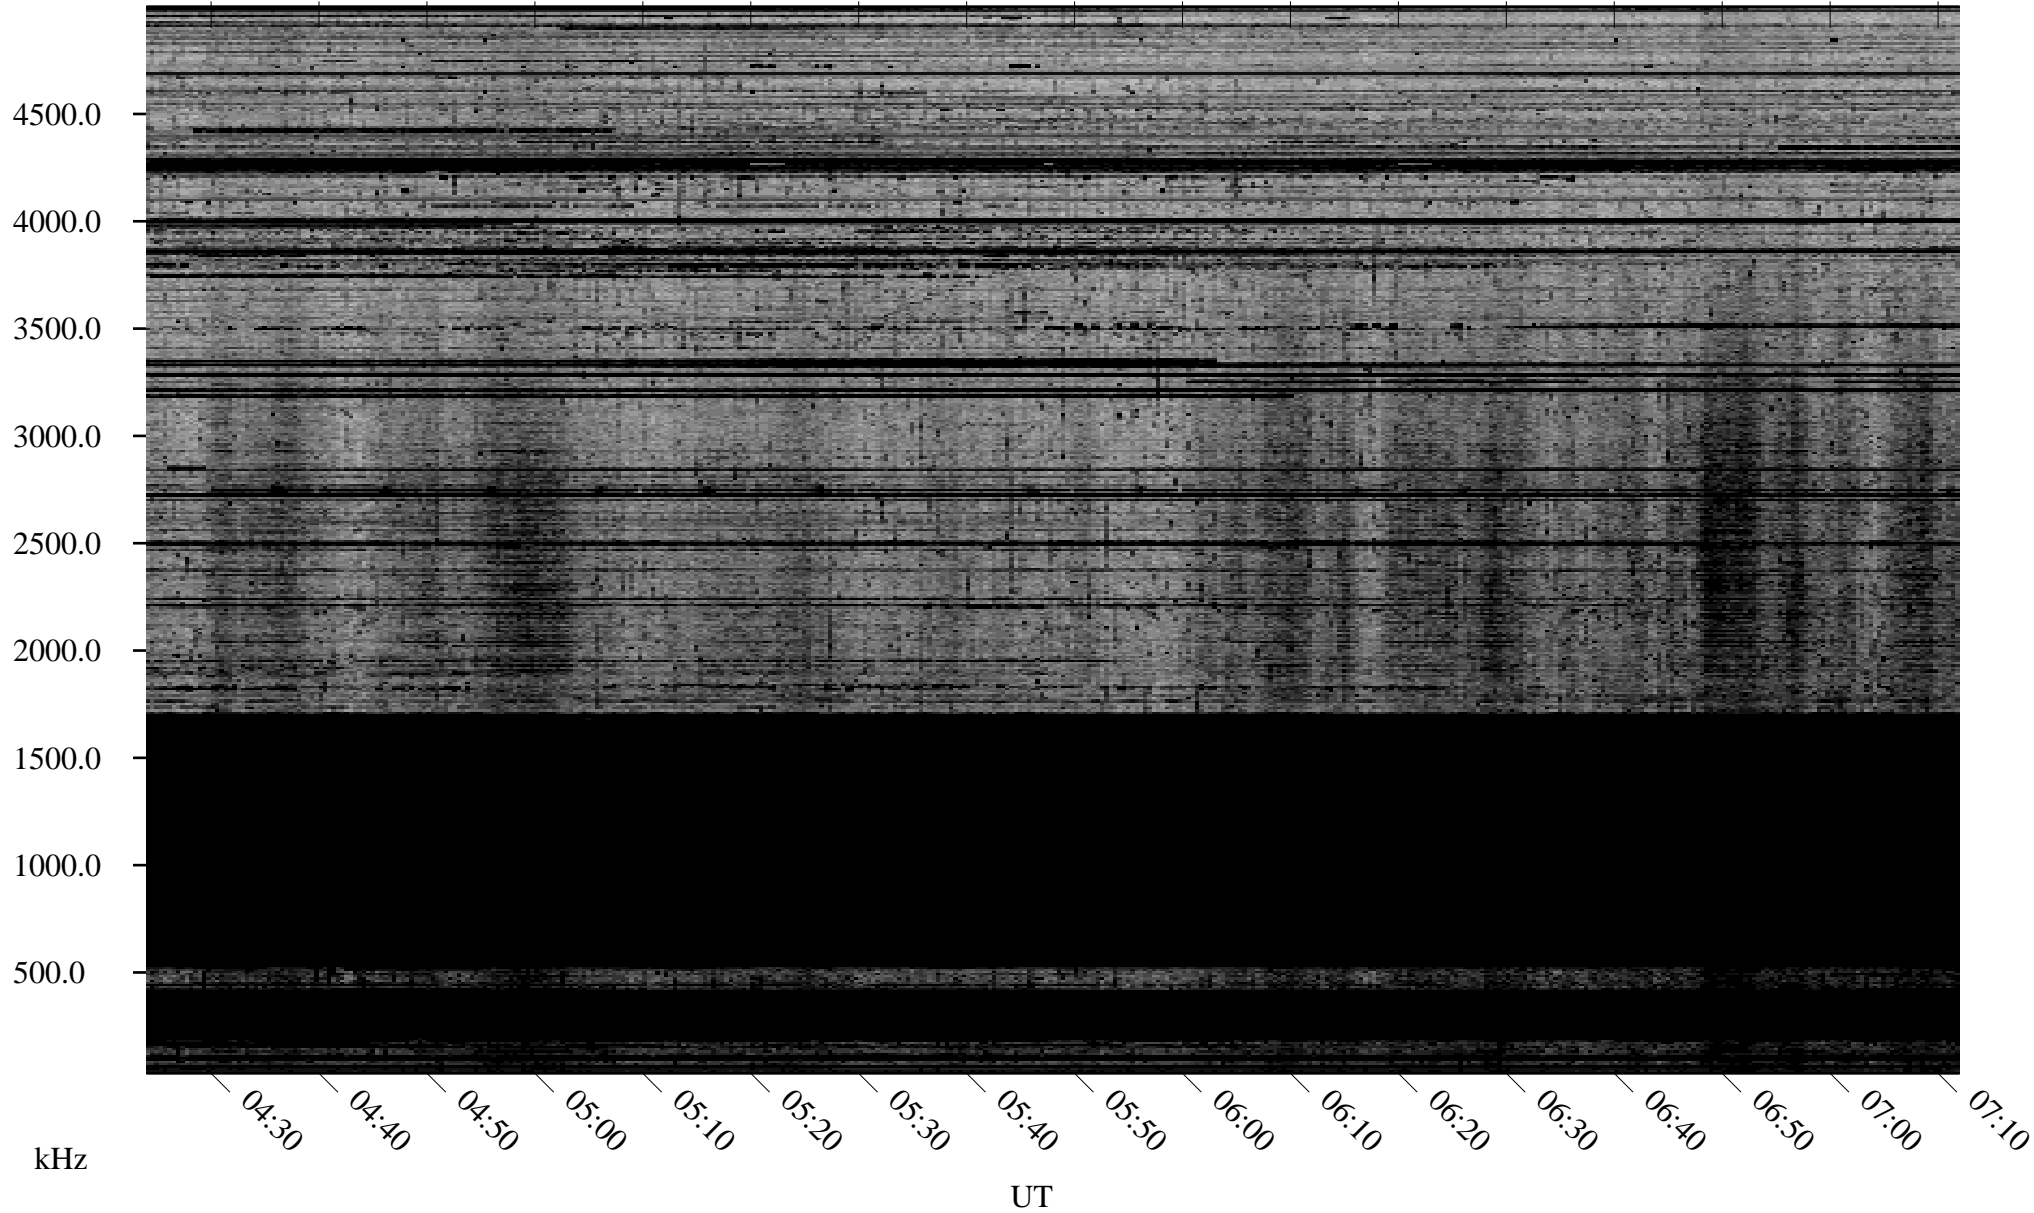

# 10/13/2009 Churchill, Manitoba

Linear Scale    Black = 161    White = 15

ch09286l.r00SUm max\_12

Page 1

# 10/13/2009 Churchill, Manitoba

Linear Scale    Black = 161    White = 15

ch09286l.r00SUm max\_12

Page 2

# 10/14/2009 Churchill, Manitoba

Linear Scale    Black = 161    White = 15

ch09286l.r00SUm max\_12

Page 3

# 10/14/2009 Churchill, Manitoba

Linear Scale    Black = 161    White = 15

ch09286l.r00SUm max\_12

Page 4