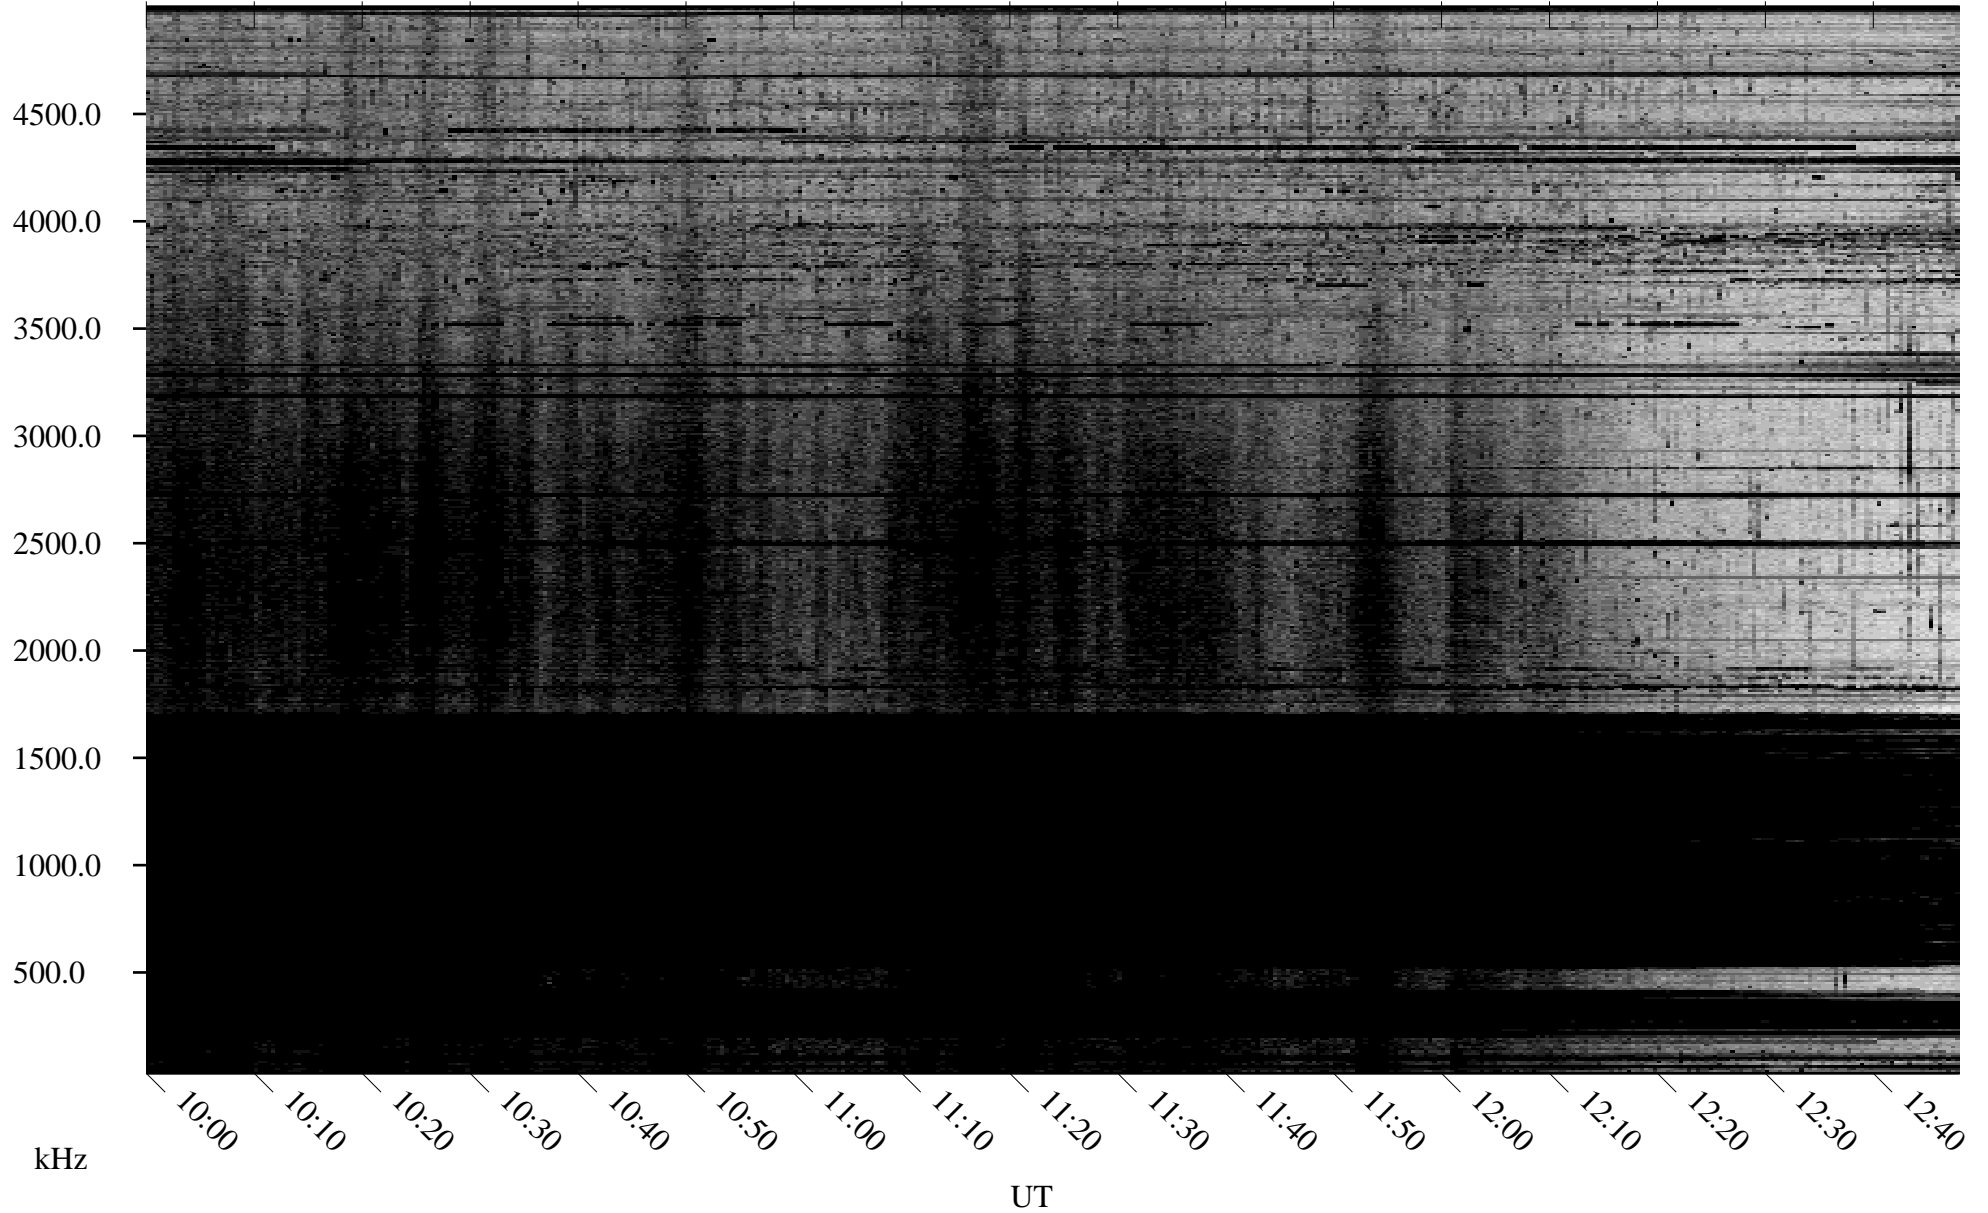

# 10/15/2009 Churchill, Manitoba

Linear Scale    Black = 161    White = 15

ch09287l.r00SUm max\_12

Page 5

# 10/15/2009 Churchill, Manitoba

Linear Scale    Black = 161    White = 15

ch09287l.r00SUm max\_12

Page 6