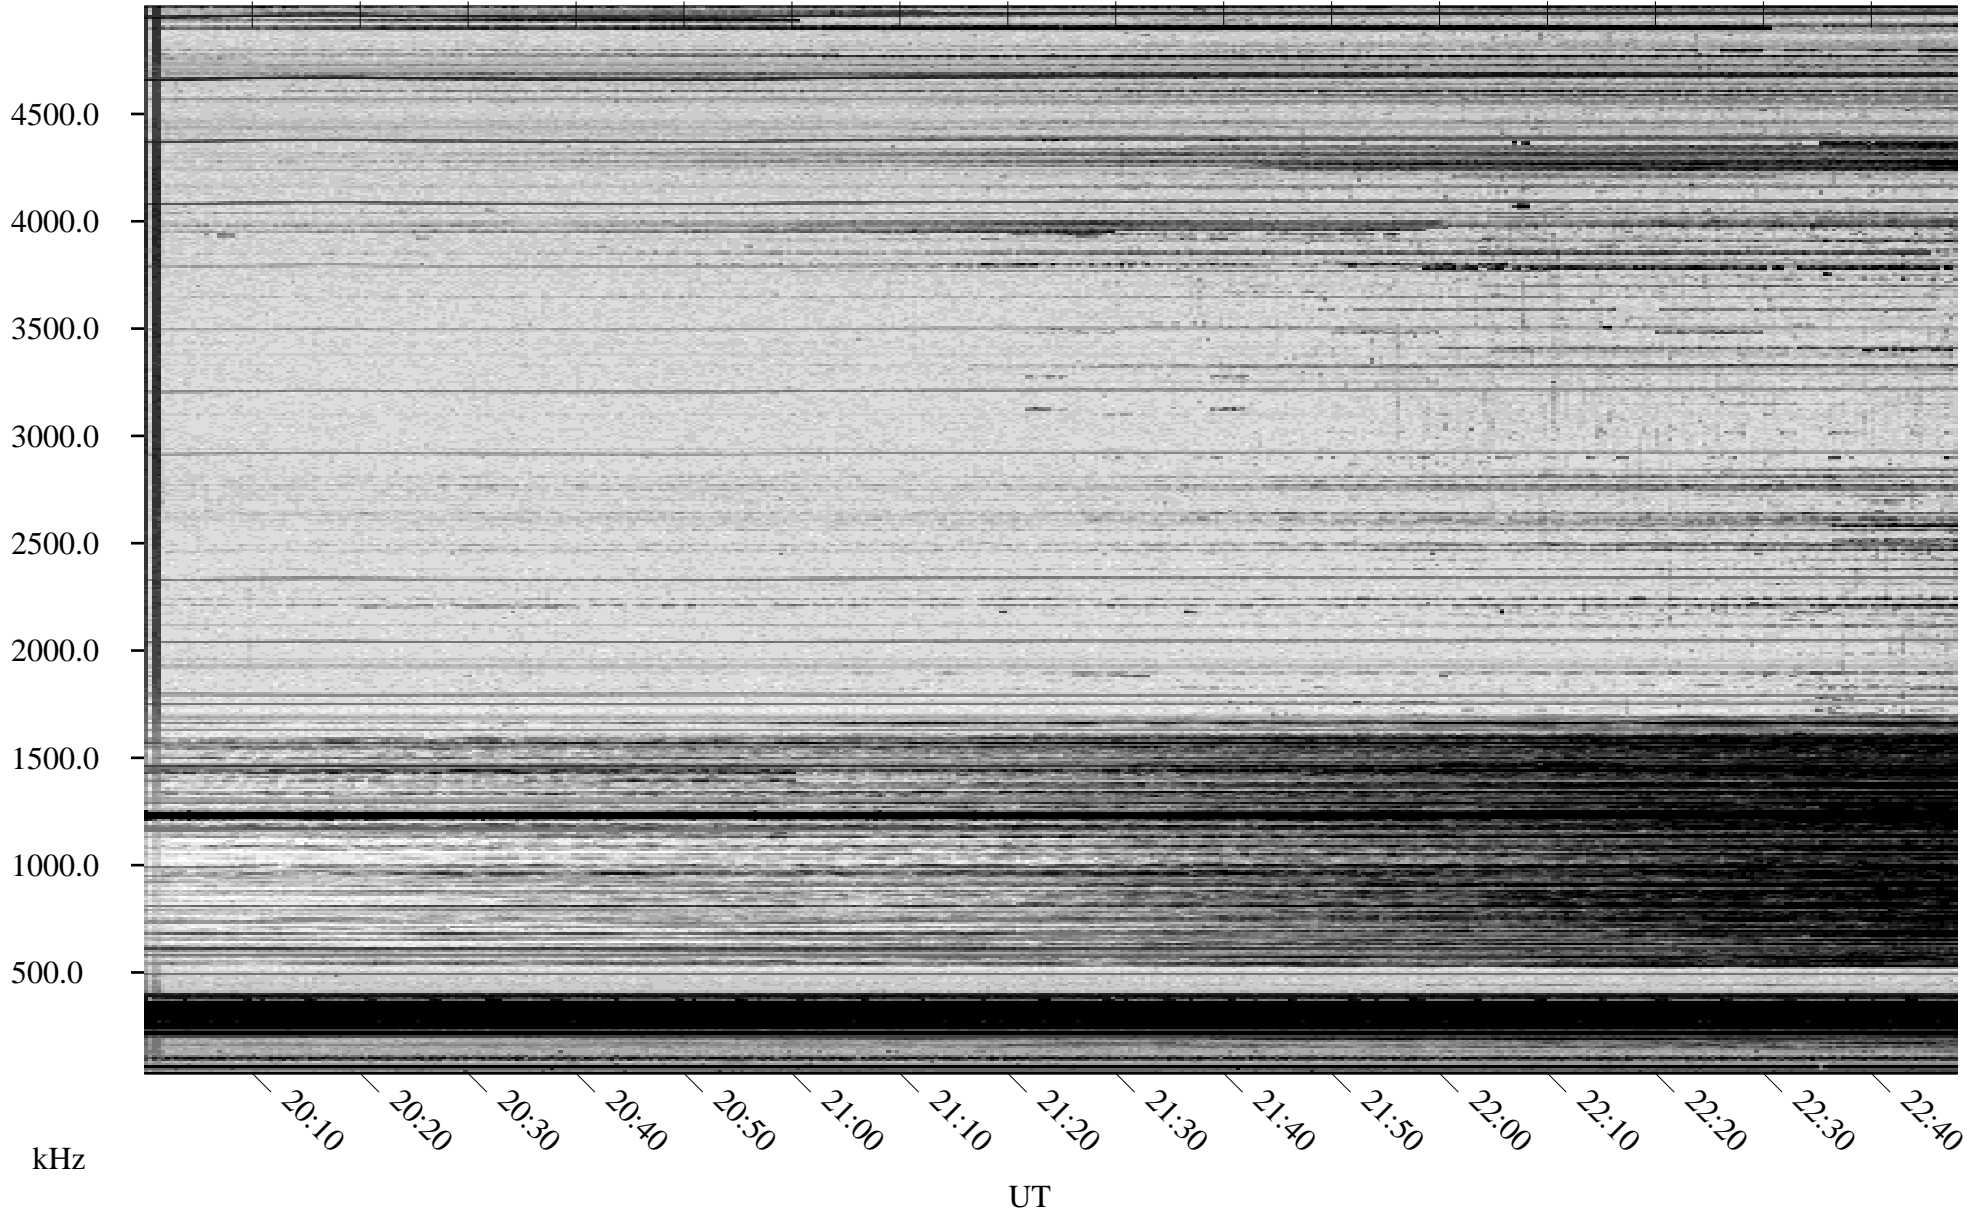

# 10/14/2009 Churchill, Manitoba

Linear Scale    Black = 161    White = 15

ch09287l.r00SUm max\_12

Page 1

# 10/14/2009 Churchill, Manitoba

Linear Scale    Black = 161    White = 15

ch09287l.r00SUm max\_12

Page 2

# 10/15/2009 Churchill, Manitoba

Linear Scale    Black = 161    White = 15

ch09287l.r00SUm max\_12

Page 3

# 10/15/2009 Churchill, Manitoba

Linear Scale    Black = 161    White = 15

ch09287l.r00SUm max\_12

Page 4