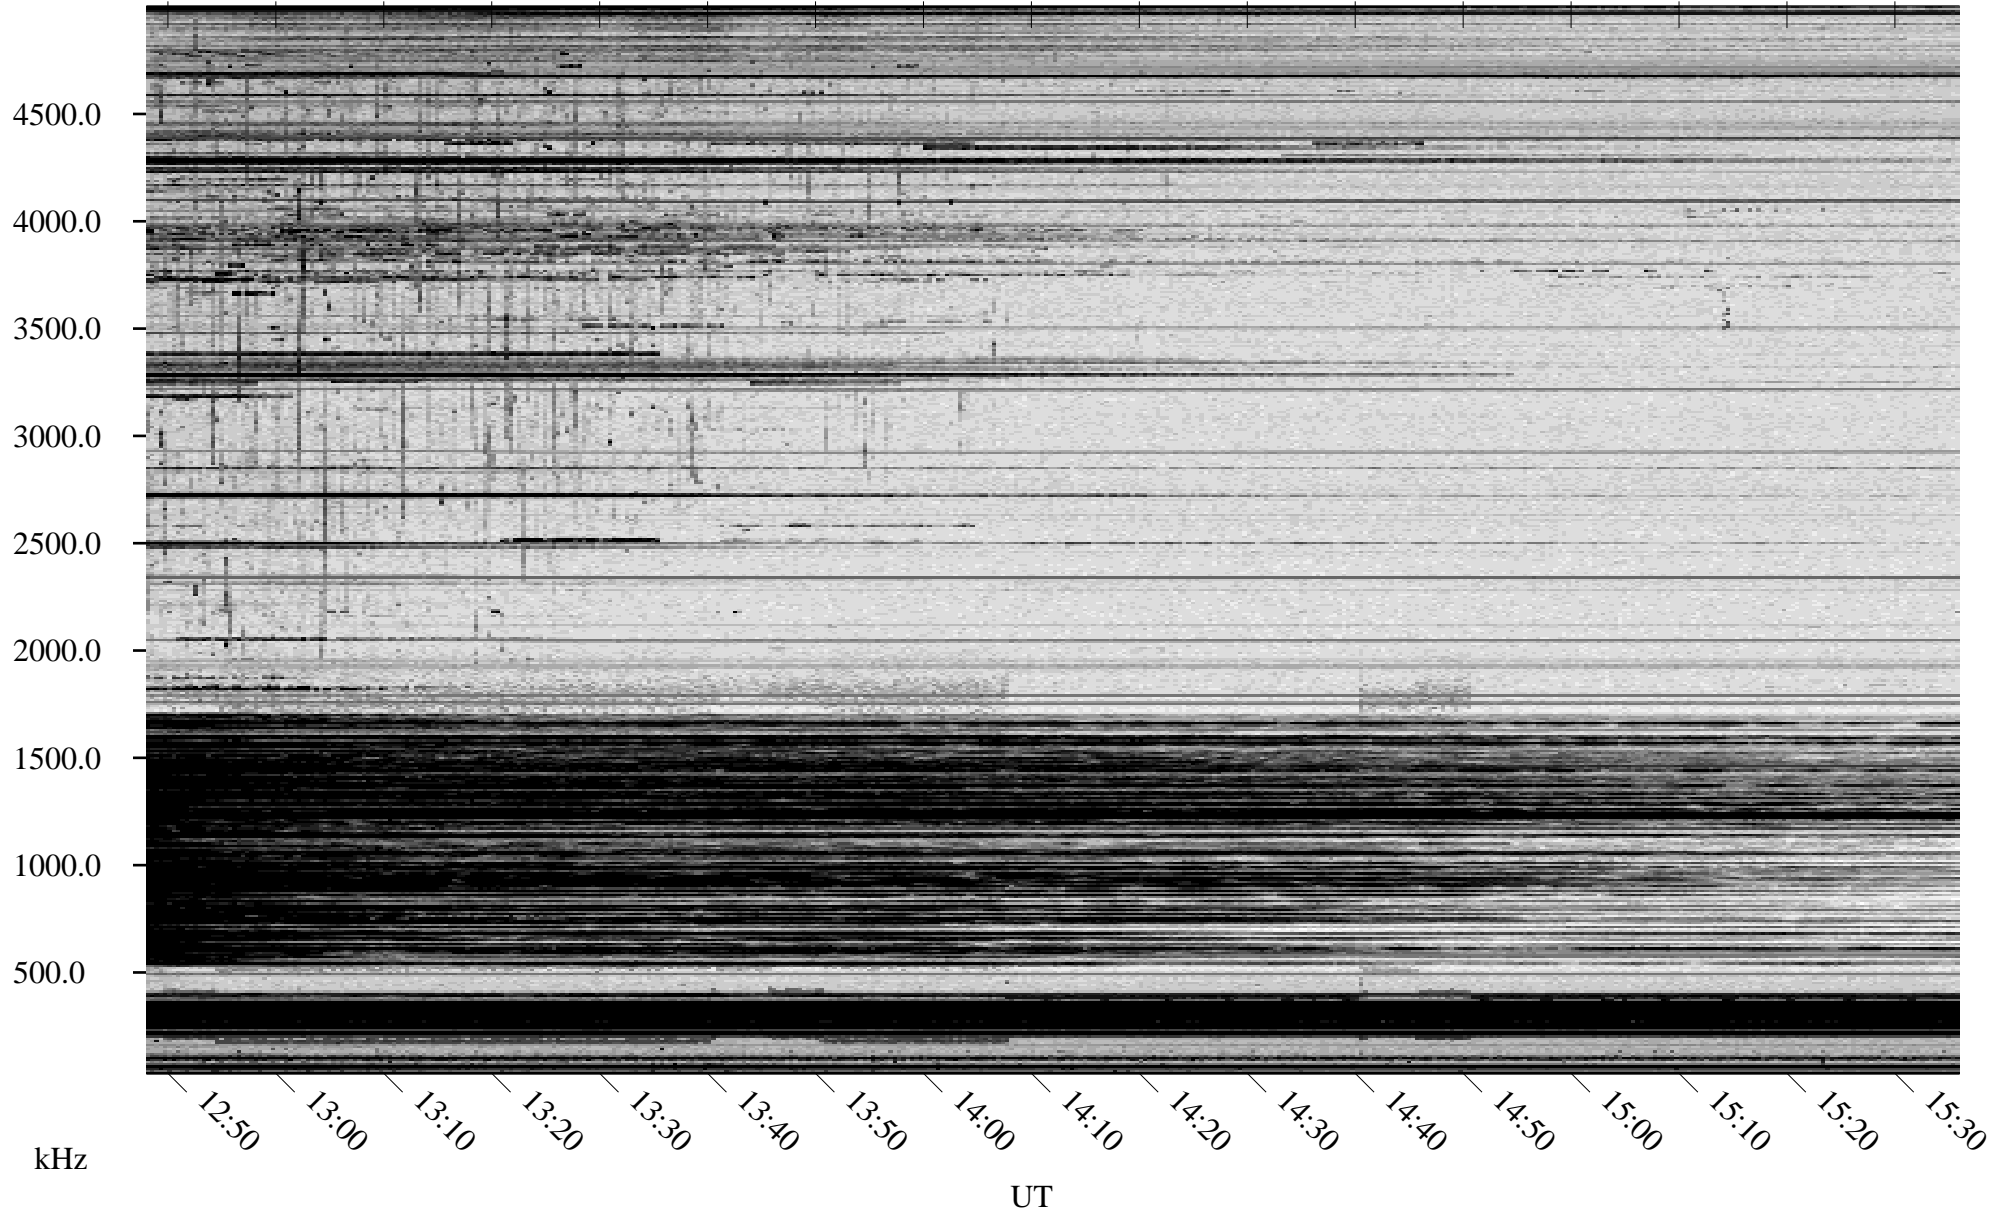

# 10/15/2009 Churchill, Manitoba

Linear Scale    Black = 161    White = 15

ch09287l.r00SUm max\_12

Page 6

# 10/15/2009 Churchill, Manitoba

Linear Scale    Black = 161    White = 15

ch09287l.r00SUm max\_12

Page 7