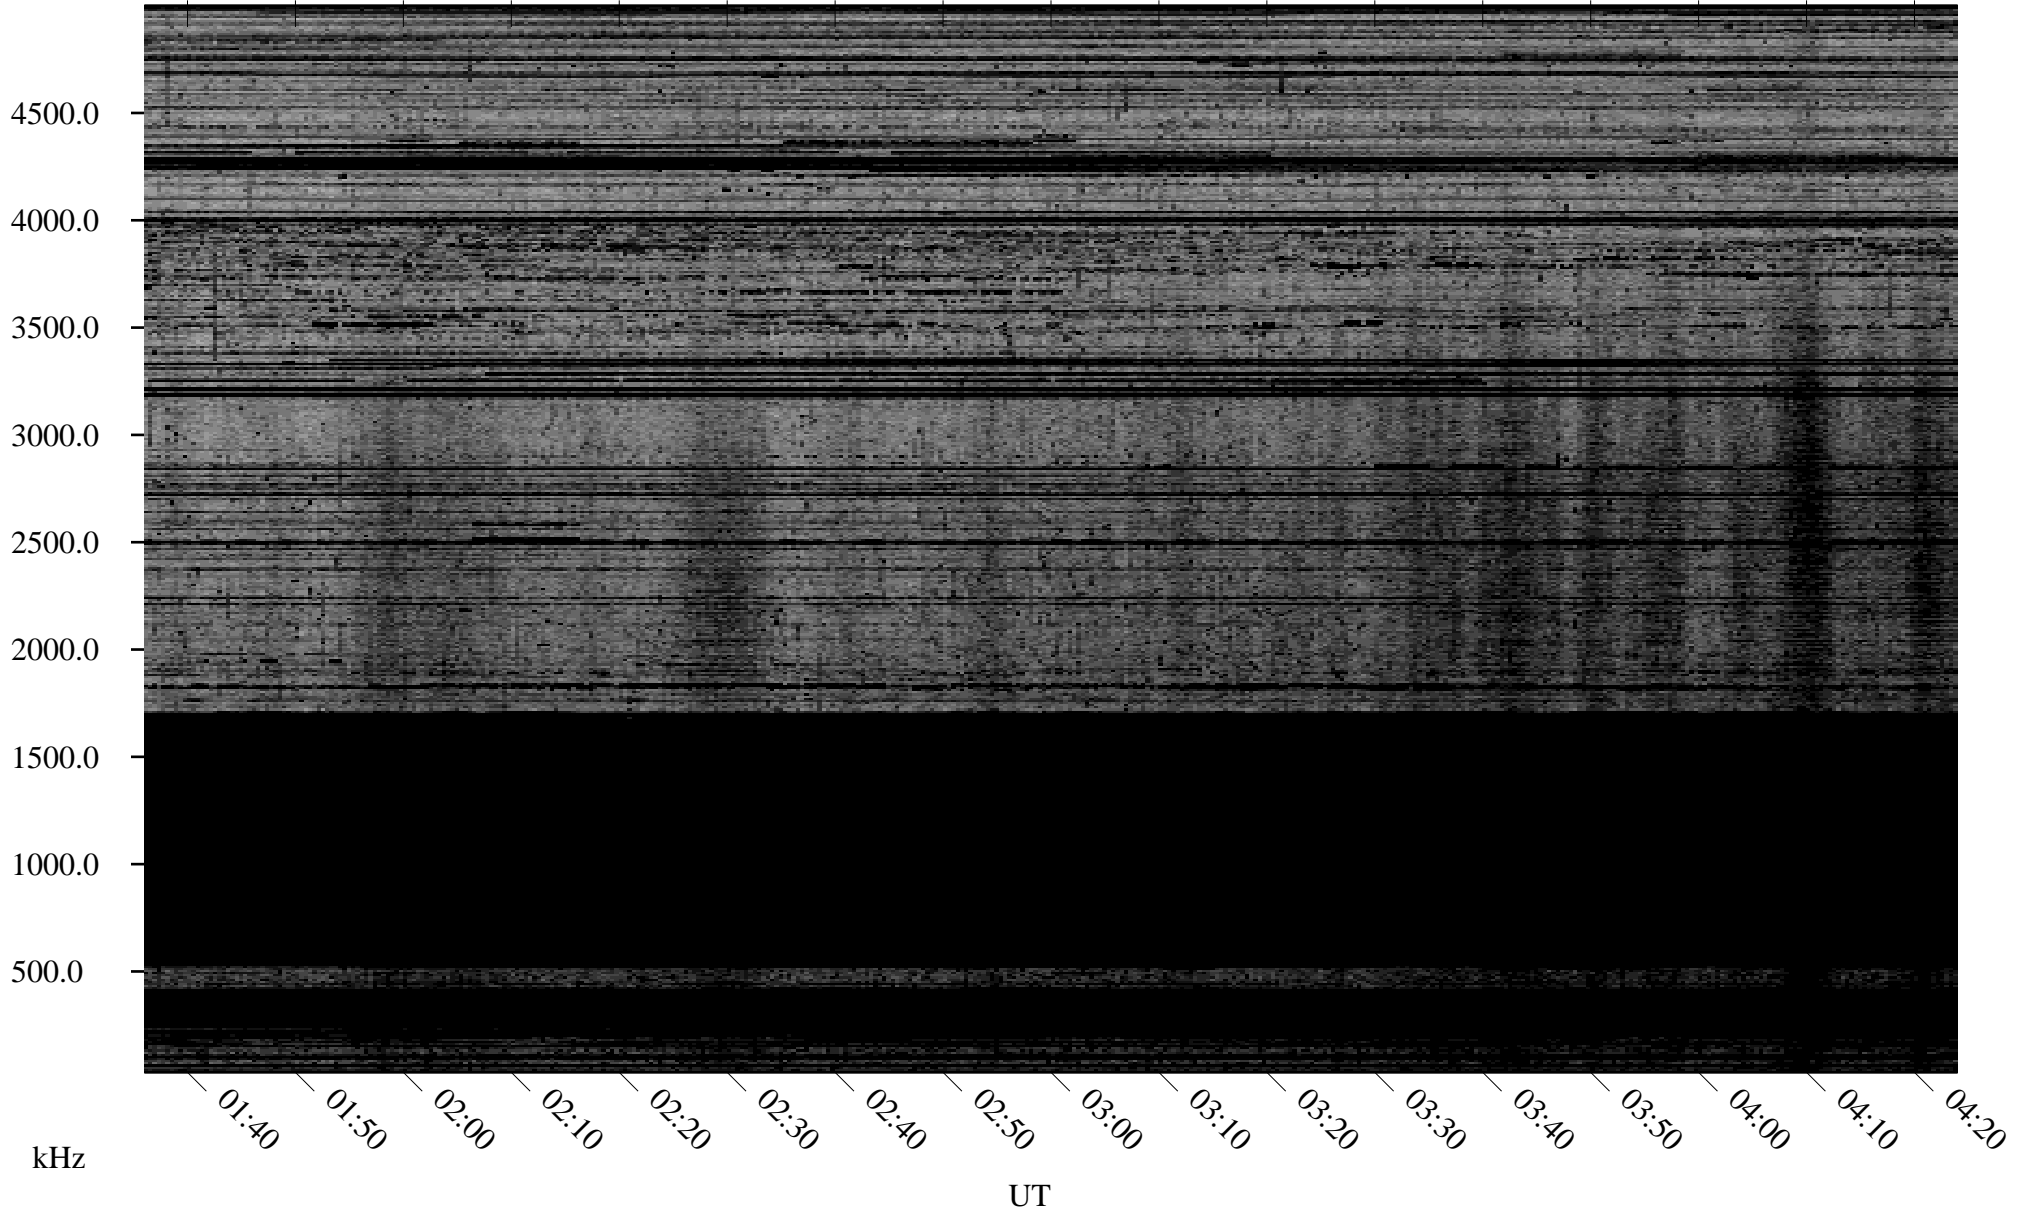

# 10/14/2009 Churchill, Manitoba

Linear Scale    Black = 161    White = 15

ch09287l.r00SUm max\_12

Page 1

# 10/14/2009 Churchill, Manitoba

Linear Scale    Black = 161    White = 15

ch09287l.r00SUm max\_12

Page 2

# 10/15/2009 Churchill, Manitoba

Linear Scale    Black = 161    White = 15

ch09287l.r00SUm max\_12

Page 3

# 10/15/2009 Churchill, Manitoba

Linear Scale    Black = 161    White = 15

ch09287l.r00SUm max\_12

Page 4