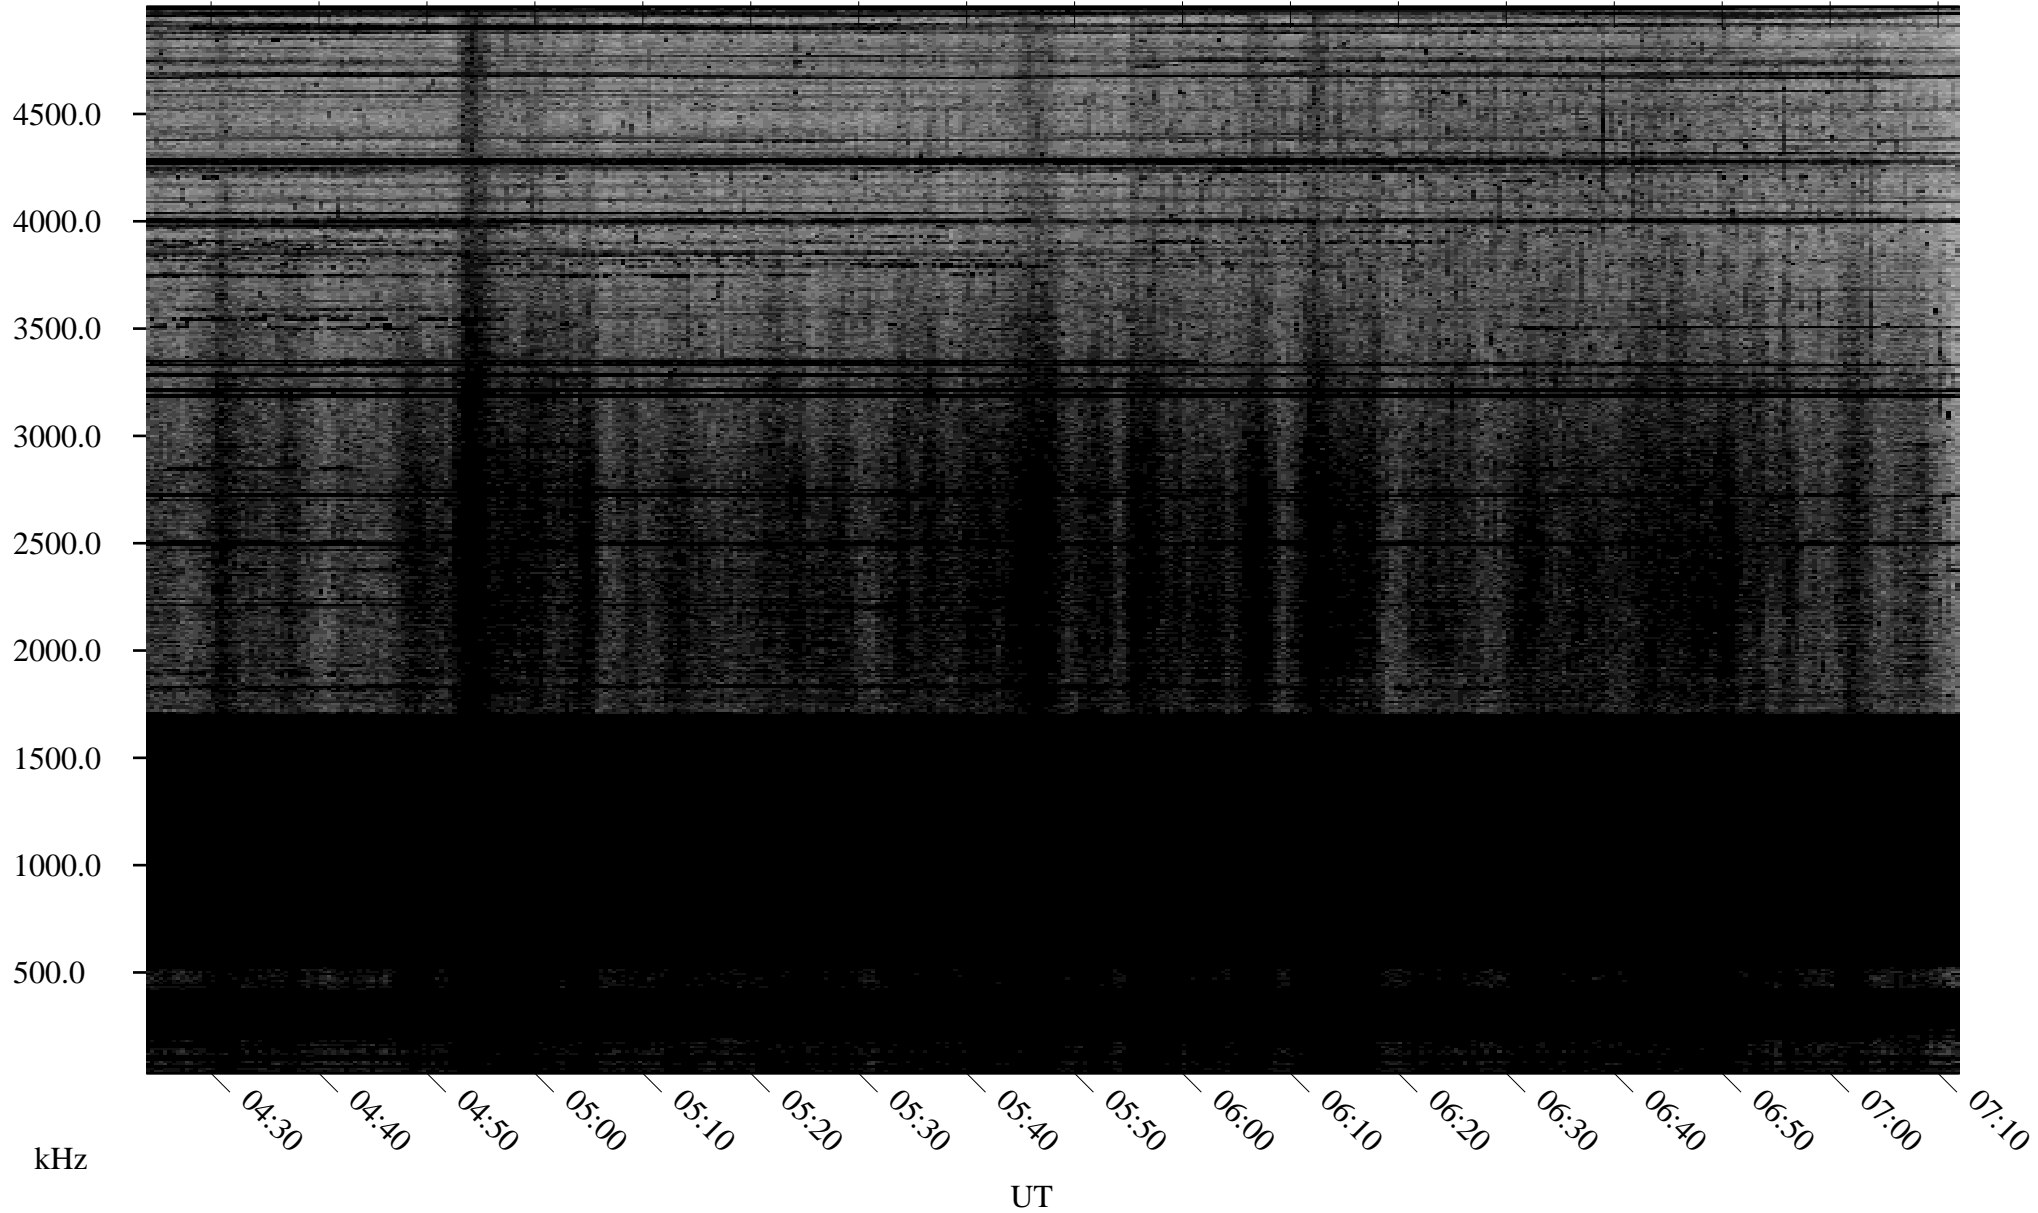

# 10/14/2009 Churchill, Manitoba

Linear Scale    Black = 161    White = 15

ch09287l.r00SUm max\_12

Page 1

# 10/14/2009 Churchill, Manitoba

Linear Scale    Black = 161    White = 15

ch09287l.r00SUm max\_12

Page 2

# 10/15/2009 Churchill, Manitoba

Linear Scale    Black = 161    White = 15

ch09287l.r00SUm max\_12

Page 3

# 10/15/2009 Churchill, Manitoba

Linear Scale    Black = 161    White = 15

ch09287l.r00SUm max\_12

Page 4