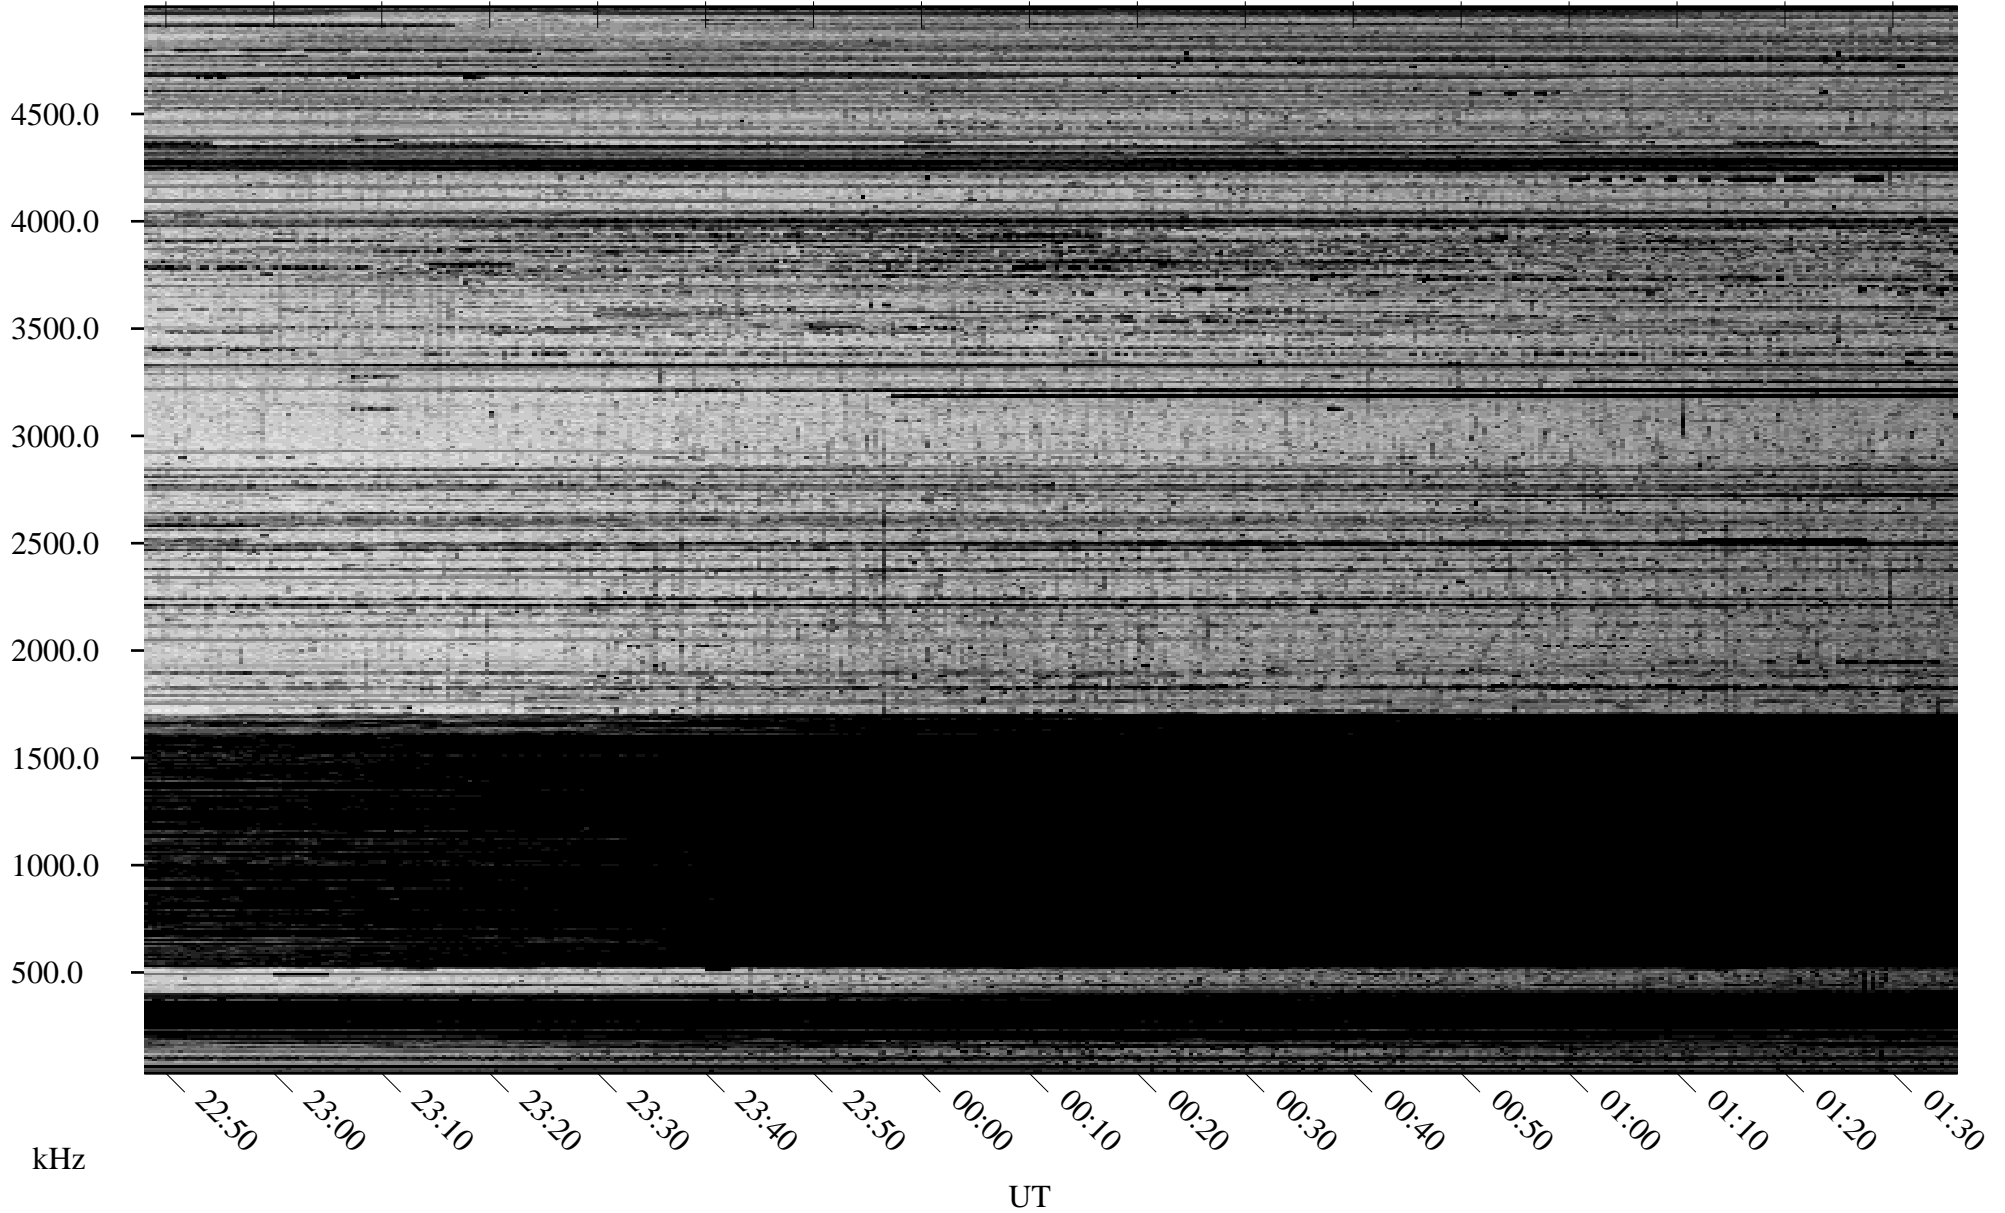

# 10/14/2009 Churchill, Manitoba

Linear Scale    Black = 161    White = 15

ch09287l.r00SUm max\_12

Page 1

# 10/14/2009 Churchill, Manitoba

Linear Scale    Black = 161    White = 15

ch09287l.r00SUm max\_12

Page 2

# 10/15/2009 Churchill, Manitoba

Linear Scale    Black = 161    White = 15

ch09287l.r00SUm max\_12

Page 3

# 10/15/2009 Churchill, Manitoba

Linear Scale    Black = 161    White = 15

ch09287l.r00SUm max\_12

Page 4