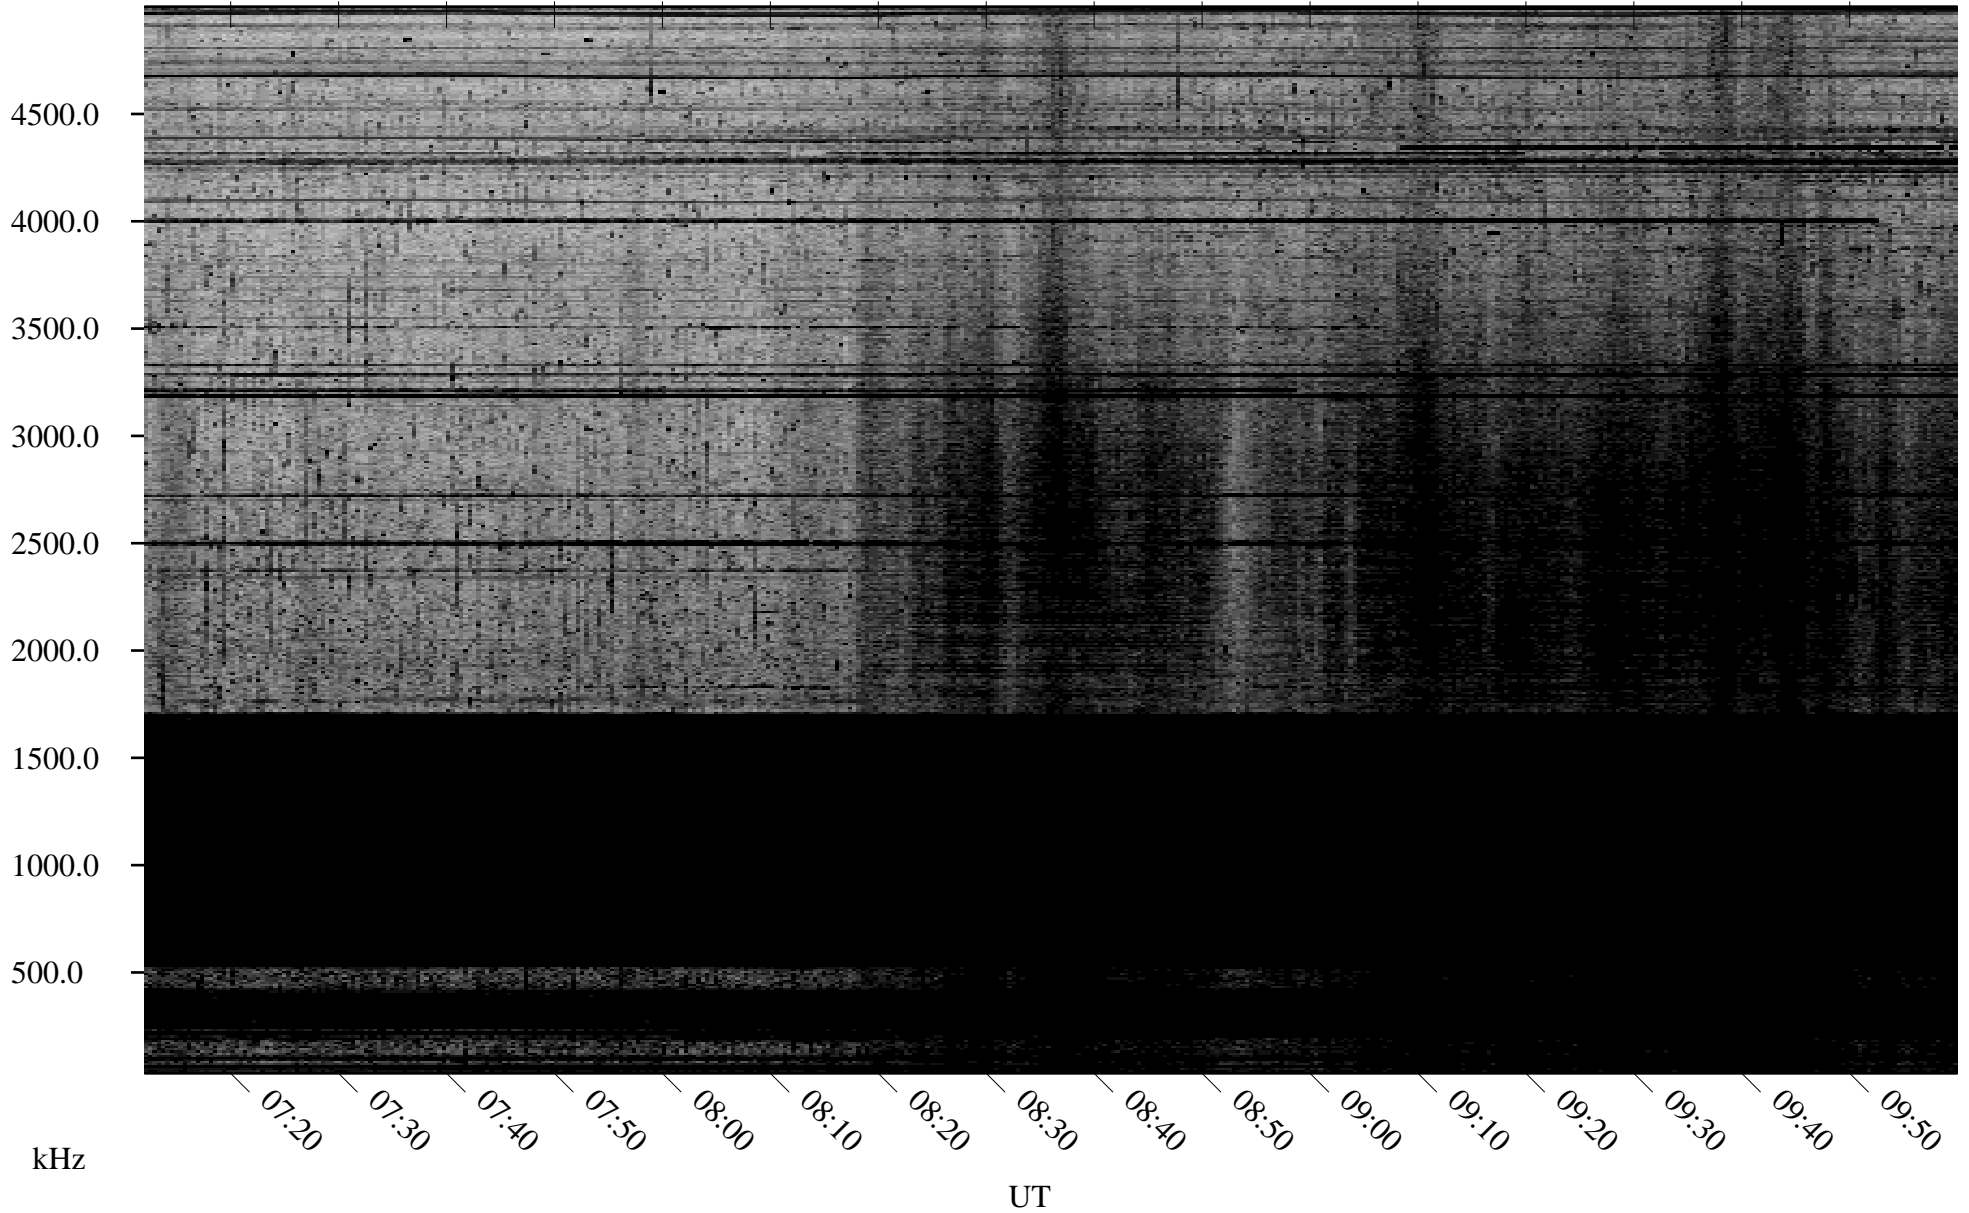

# 10/15/2009 Churchill, Manitoba

Linear Scale    Black = 161    White = 15

ch09287l.r00SUm max\_12

Page 4

# 10/15/2009 Churchill, Manitoba

Linear Scale    Black = 161    White = 15

ch09287l.r00SUm max\_12

Page 5