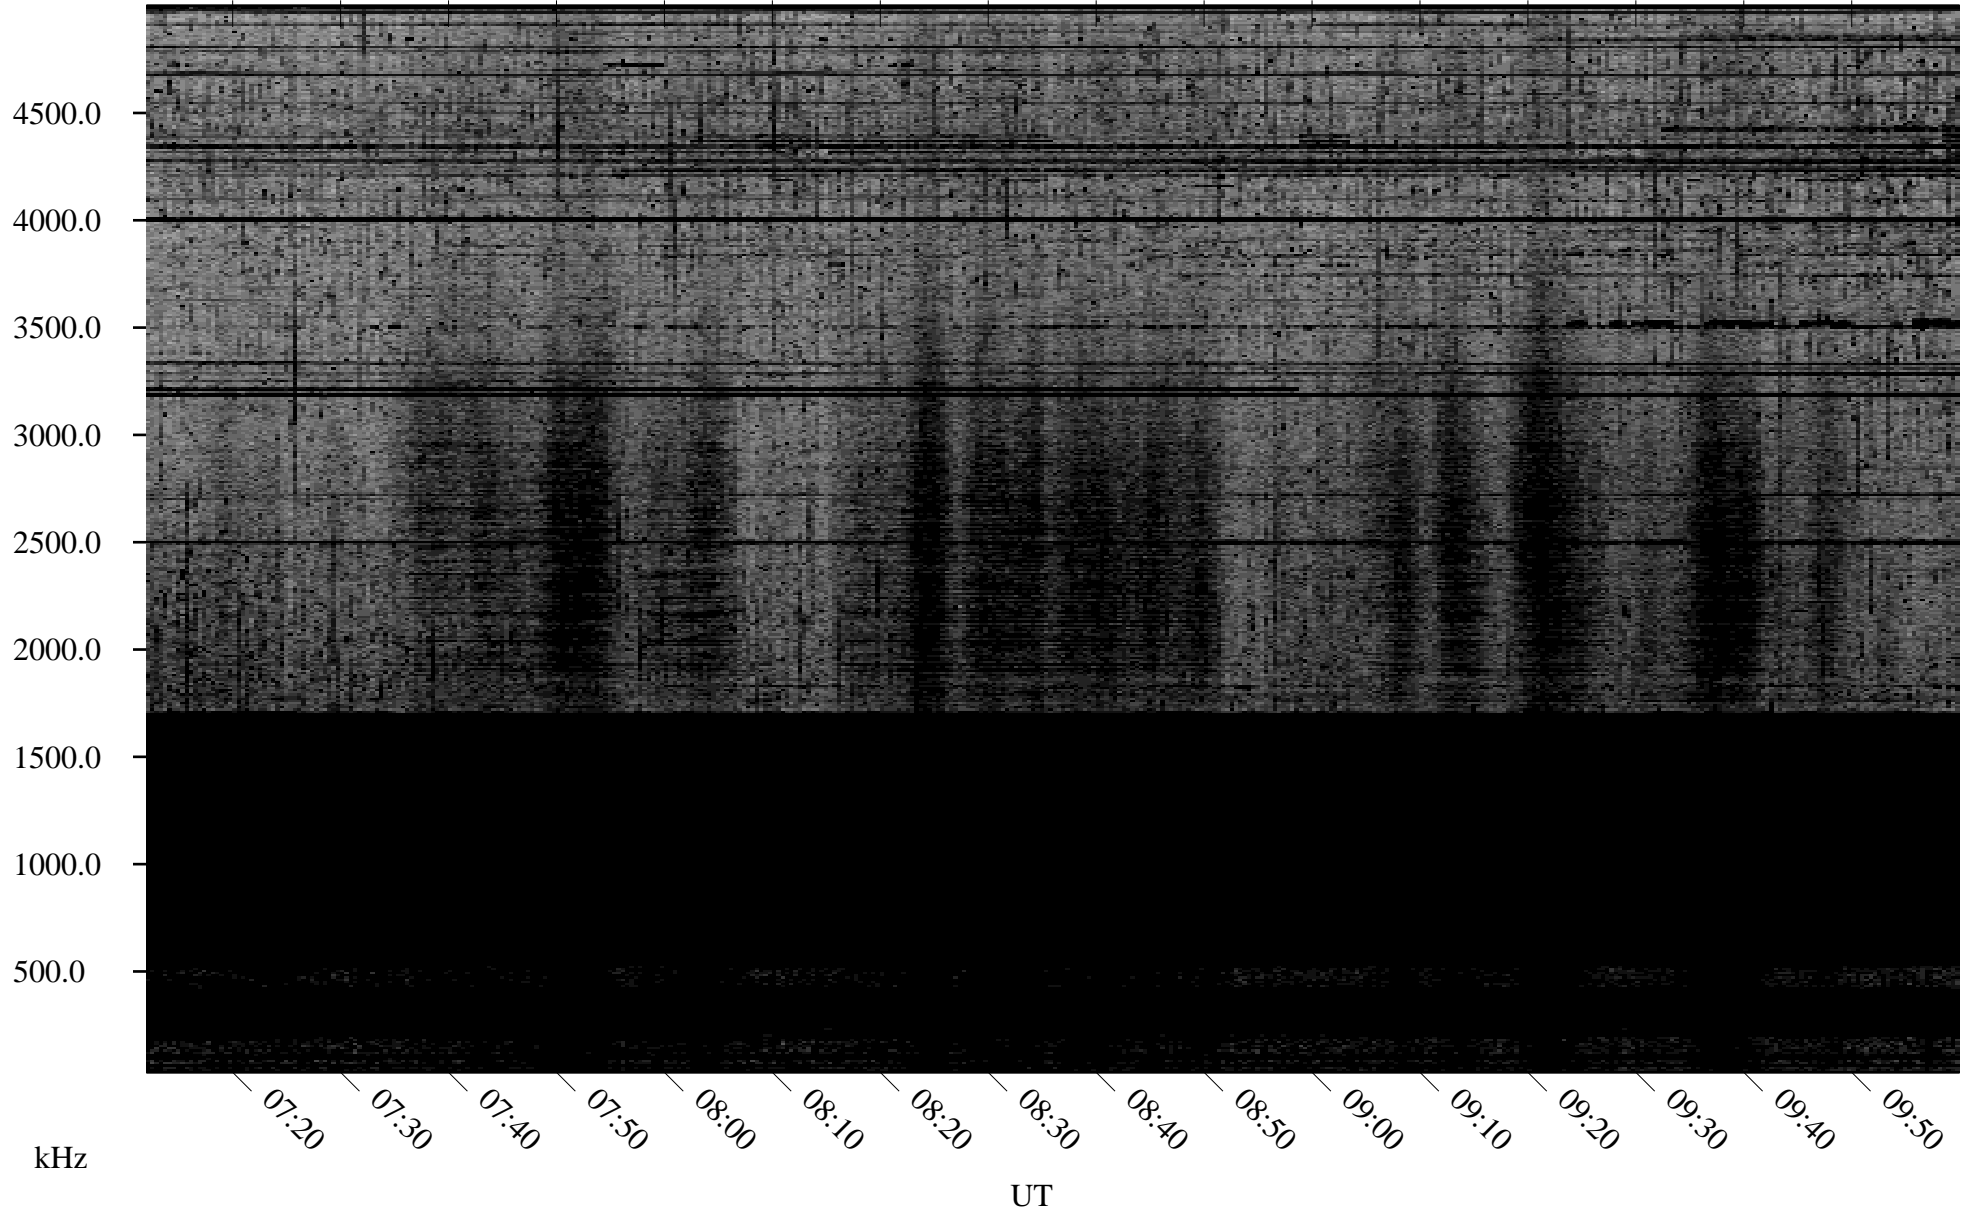

10/15/2009 Churchill, Manitoba

Linear Scale Black = 161 White = 15

ch09288l.r00SUm max_12

Page 1

10/15/2009 Churchill, Manitoba

Linear Scale Black = 161 White = 15

ch09288l.r00SUm max_12

Page 2

10/16/2009 Churchill, Manitoba

Linear Scale Black = 161 White = 15

ch09288l.r00SUm max_12

Page 3

10/16/2009 Churchill, Manitoba

Linear Scale Black = 161 White = 15

ch09288l.r00SUm max_12

Page 4

10/16/2009 Churchill, Manitoba

Linear Scale Black = 161 White = 15

ch09288l.r00SUm max_12

Page 5

10/16/2009 Churchill, Manitoba

Linear Scale Black = 161 White = 15

ch09288l.r00SUm max_12

Page 6

10/16/2009 Churchill, Manitoba

Linear Scale Black = 161 White = 15

ch09288l.r00SUm max_12

Page 7

10/16/2009 Churchill, Manitoba

Linear Scale Black = 161 White = 15

ch09288l.r00SUm max_12

Page 8