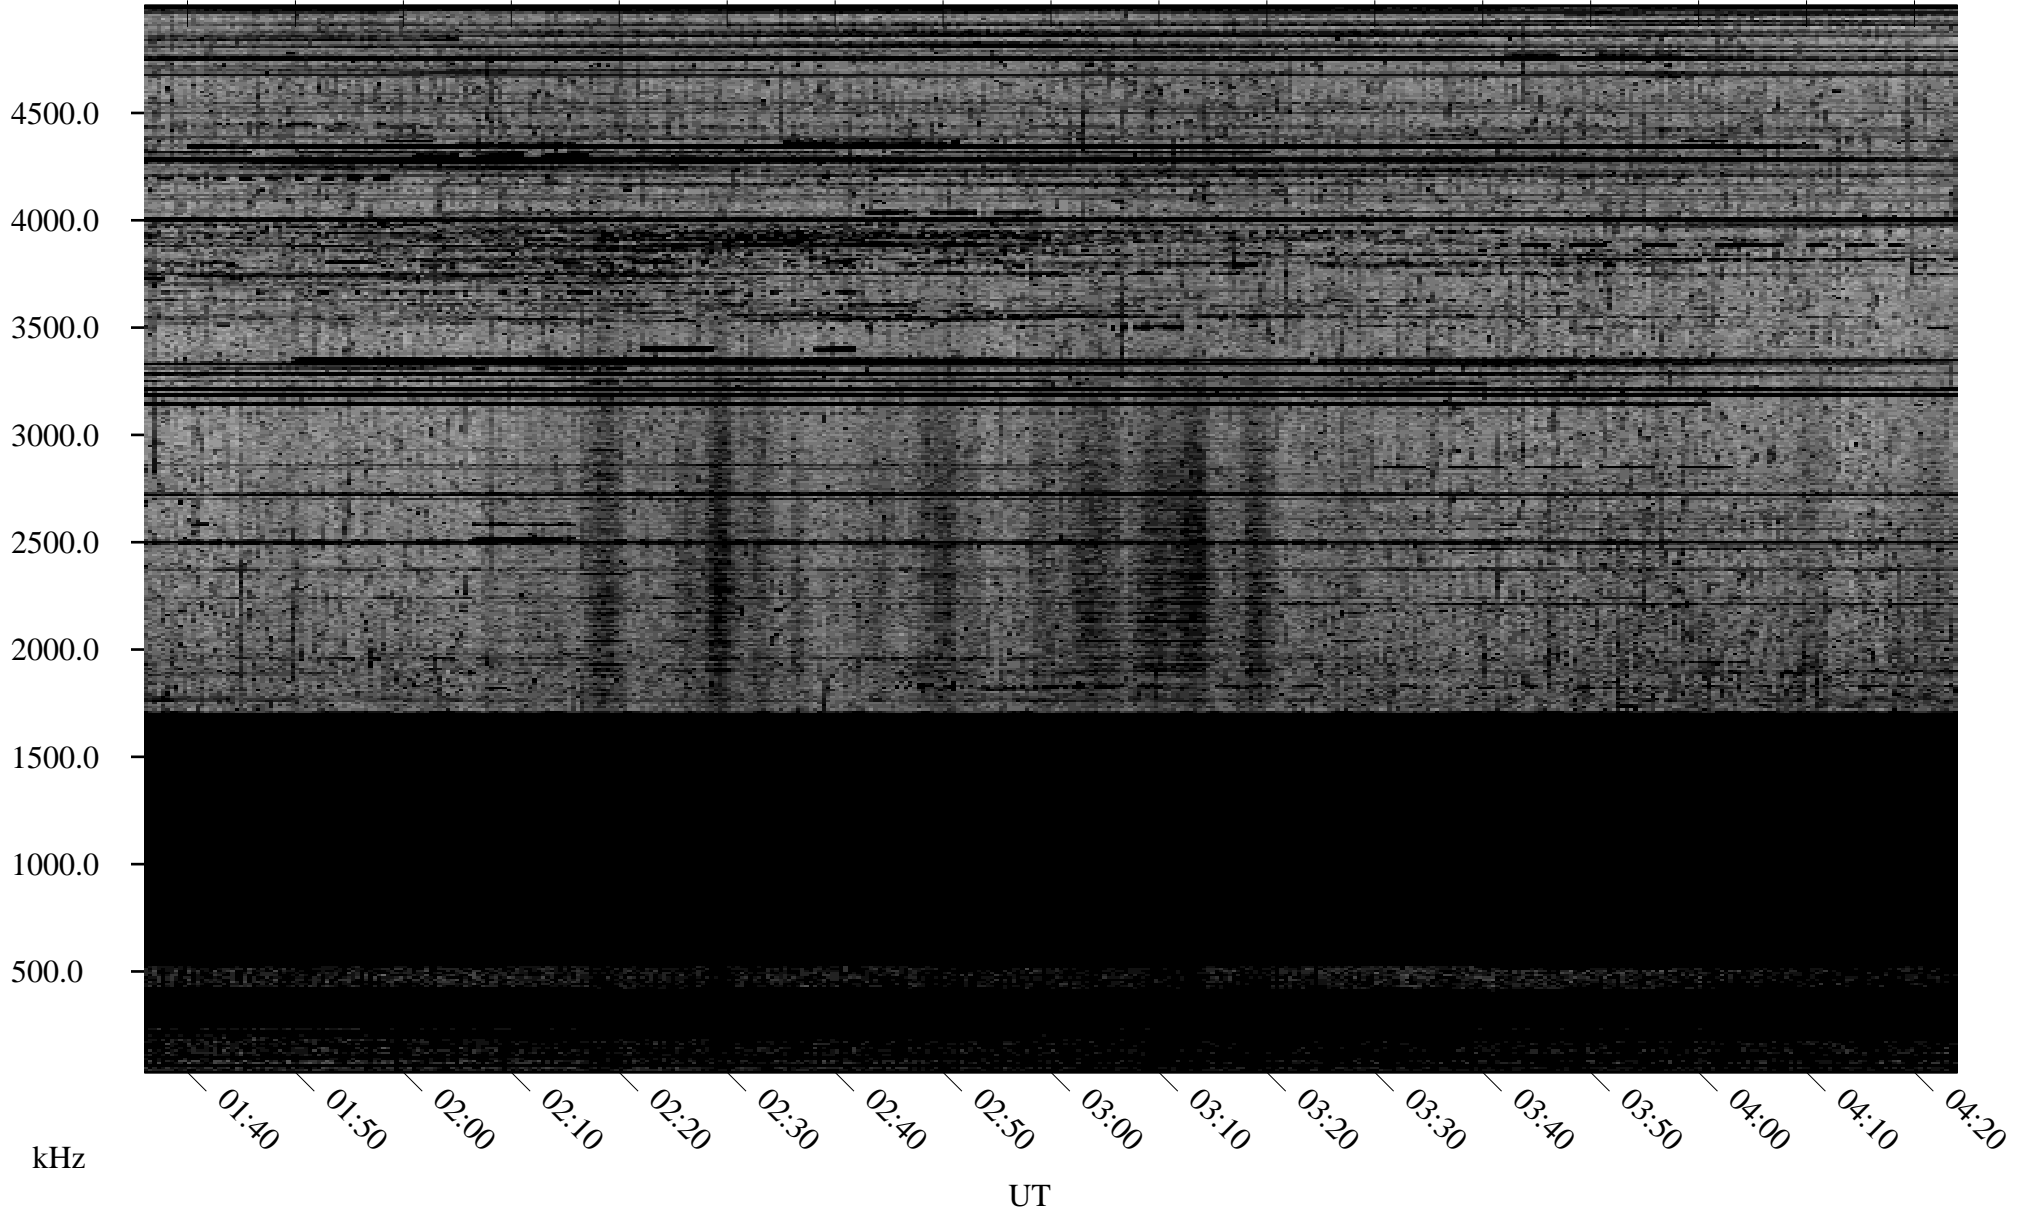

10/15/2009 Churchill, Manitoba

Linear Scale Black = 161 White = 15

ch09288l.r00SUm max_12

Page 1

10/15/2009 Churchill, Manitoba

Linear Scale Black = 161 White = 15

ch09288l.r00SUm max_12

Page 2

10/16/2009 Churchill, Manitoba

Linear Scale Black = 161 White = 15

ch09288l.r00SUm max_12

Page 3

10/16/2009 Churchill, Manitoba

Linear Scale Black = 161 White = 15

ch09288l.r00SUm max_12

Page 4

10/16/2009 Churchill, Manitoba

Linear Scale Black = 161 White = 15

ch09288l.r00SUm max_12

Page 5

10/16/2009 Churchill, Manitoba

Linear Scale Black = 161 White = 15

ch09288l.r00SUm max_12

Page 6

10/16/2009 Churchill, Manitoba

Linear Scale Black = 161 White = 15

ch09288l.r00SUm max_12

Page 7

10/16/2009 Churchill, Manitoba

Linear Scale Black = 161 White = 15

ch09288l.r00SUm max_12

Page 8