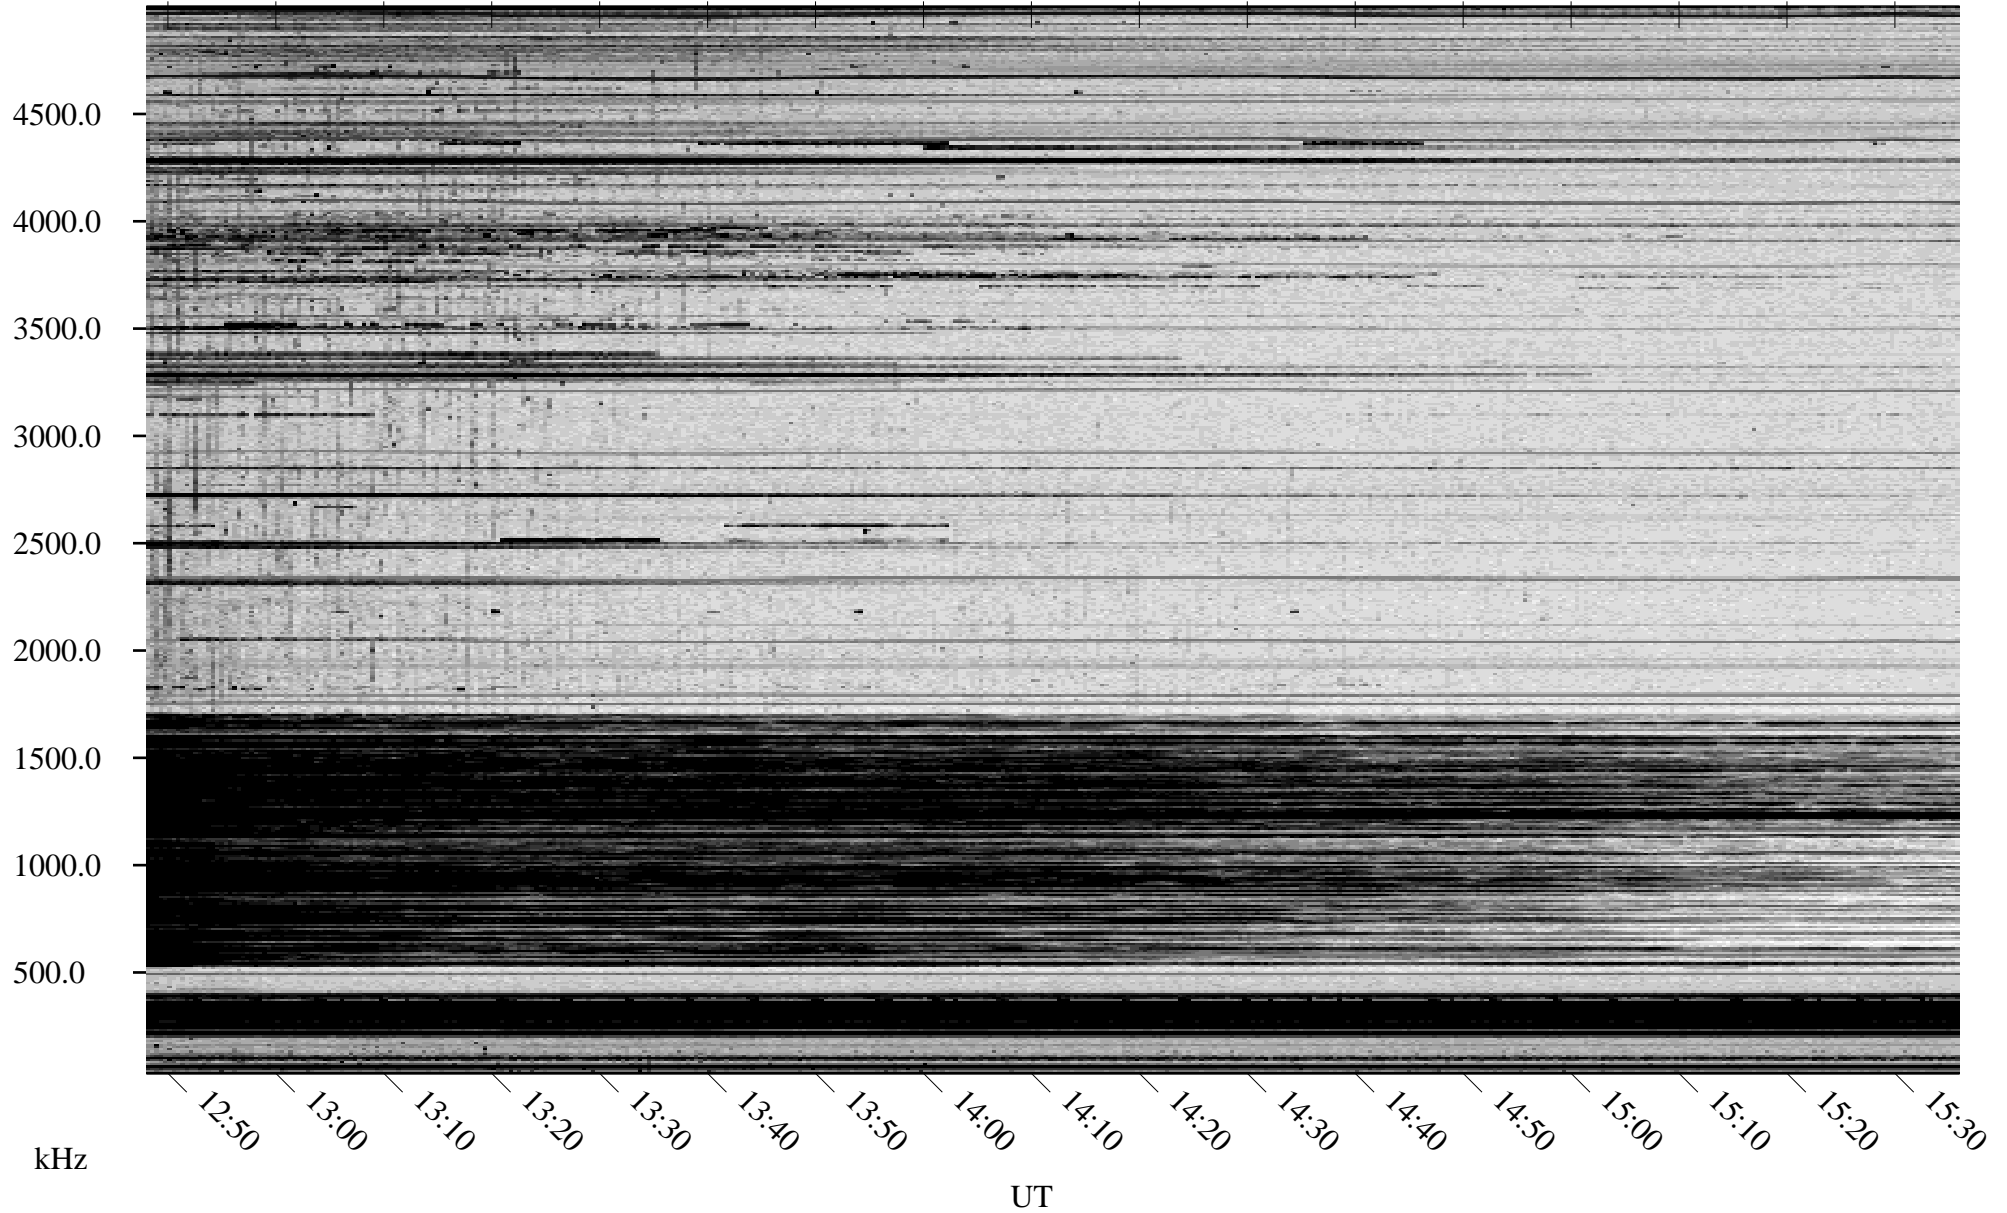

10/15/2009 Churchill, Manitoba

Linear Scale Black = 161 White = 15

ch09288l.r00SUm max_12

Page 1

10/15/2009 Churchill, Manitoba

Linear Scale Black = 161 White = 15

ch09288l.r00SUm max_12

Page 2

10/16/2009 Churchill, Manitoba

Linear Scale Black = 161 White = 15

ch09288l.r00SUm max_12

Page 3

10/16/2009 Churchill, Manitoba

Linear Scale Black = 161 White = 15

ch09288l.r00SUm max_12

Page 4

10/16/2009 Churchill, Manitoba

Linear Scale Black = 161 White = 15

ch09288l.r00SUm max_12

Page 5

10/16/2009 Churchill, Manitoba

Linear Scale Black = 161 White = 15

ch09288l.r00SUm max_12

Page 6

10/16/2009 Churchill, Manitoba

Linear Scale Black = 161 White = 15

ch09288l.r00SUm max_12

Page 7

10/16/2009 Churchill, Manitoba

Linear Scale Black = 161 White = 15

ch09288l.r00SUm max_12

Page 8