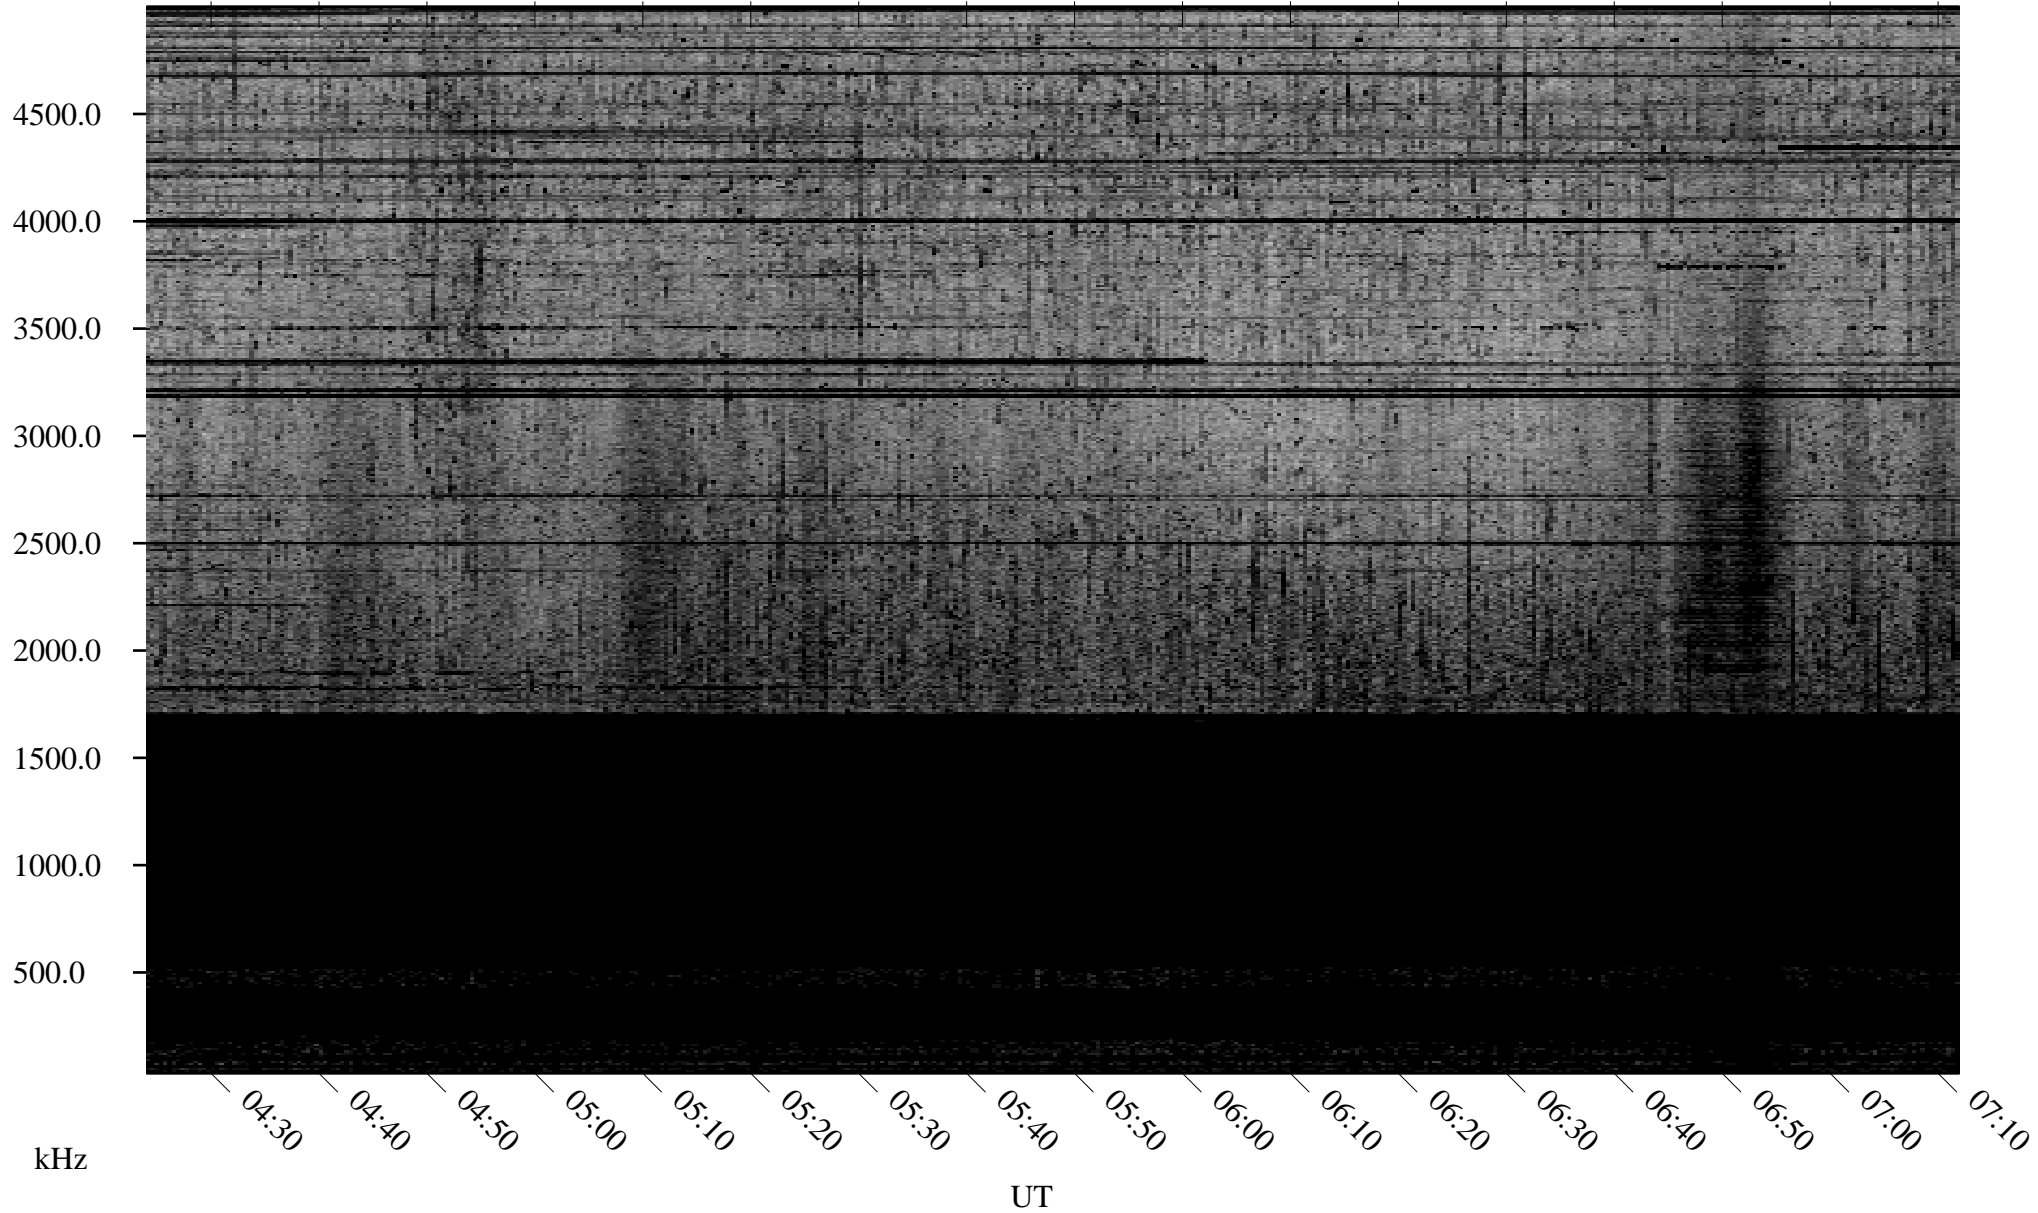

10/15/2009 Churchill, Manitoba

Linear Scale Black = 161 White = 15

ch09288l.r00SUm max_12

Page 1

10/15/2009 Churchill, Manitoba

Linear Scale Black = 161 White = 15

ch09288l.r00SUm max_12

Page 2

10/16/2009 Churchill, Manitoba

Linear Scale Black = 161 White = 15

ch09288l.r00SUm max_12

Page 3

10/16/2009 Churchill, Manitoba

Linear Scale Black = 161 White = 15

ch09288l.r00SUm max_12

Page 4

10/16/2009 Churchill, Manitoba

Linear Scale Black = 161 White = 15

ch09288l.r00SUm max_12

Page 5

10/16/2009 Churchill, Manitoba

Linear Scale Black = 161 White = 15

ch09288l.r00SUm max_12

Page 6

10/16/2009 Churchill, Manitoba

Linear Scale Black = 161 White = 15

ch09288l.r00SUm max_12

Page 7

10/16/2009 Churchill, Manitoba

Linear Scale Black = 161 White = 15

ch09288l.r00SUm max_12

Page 8