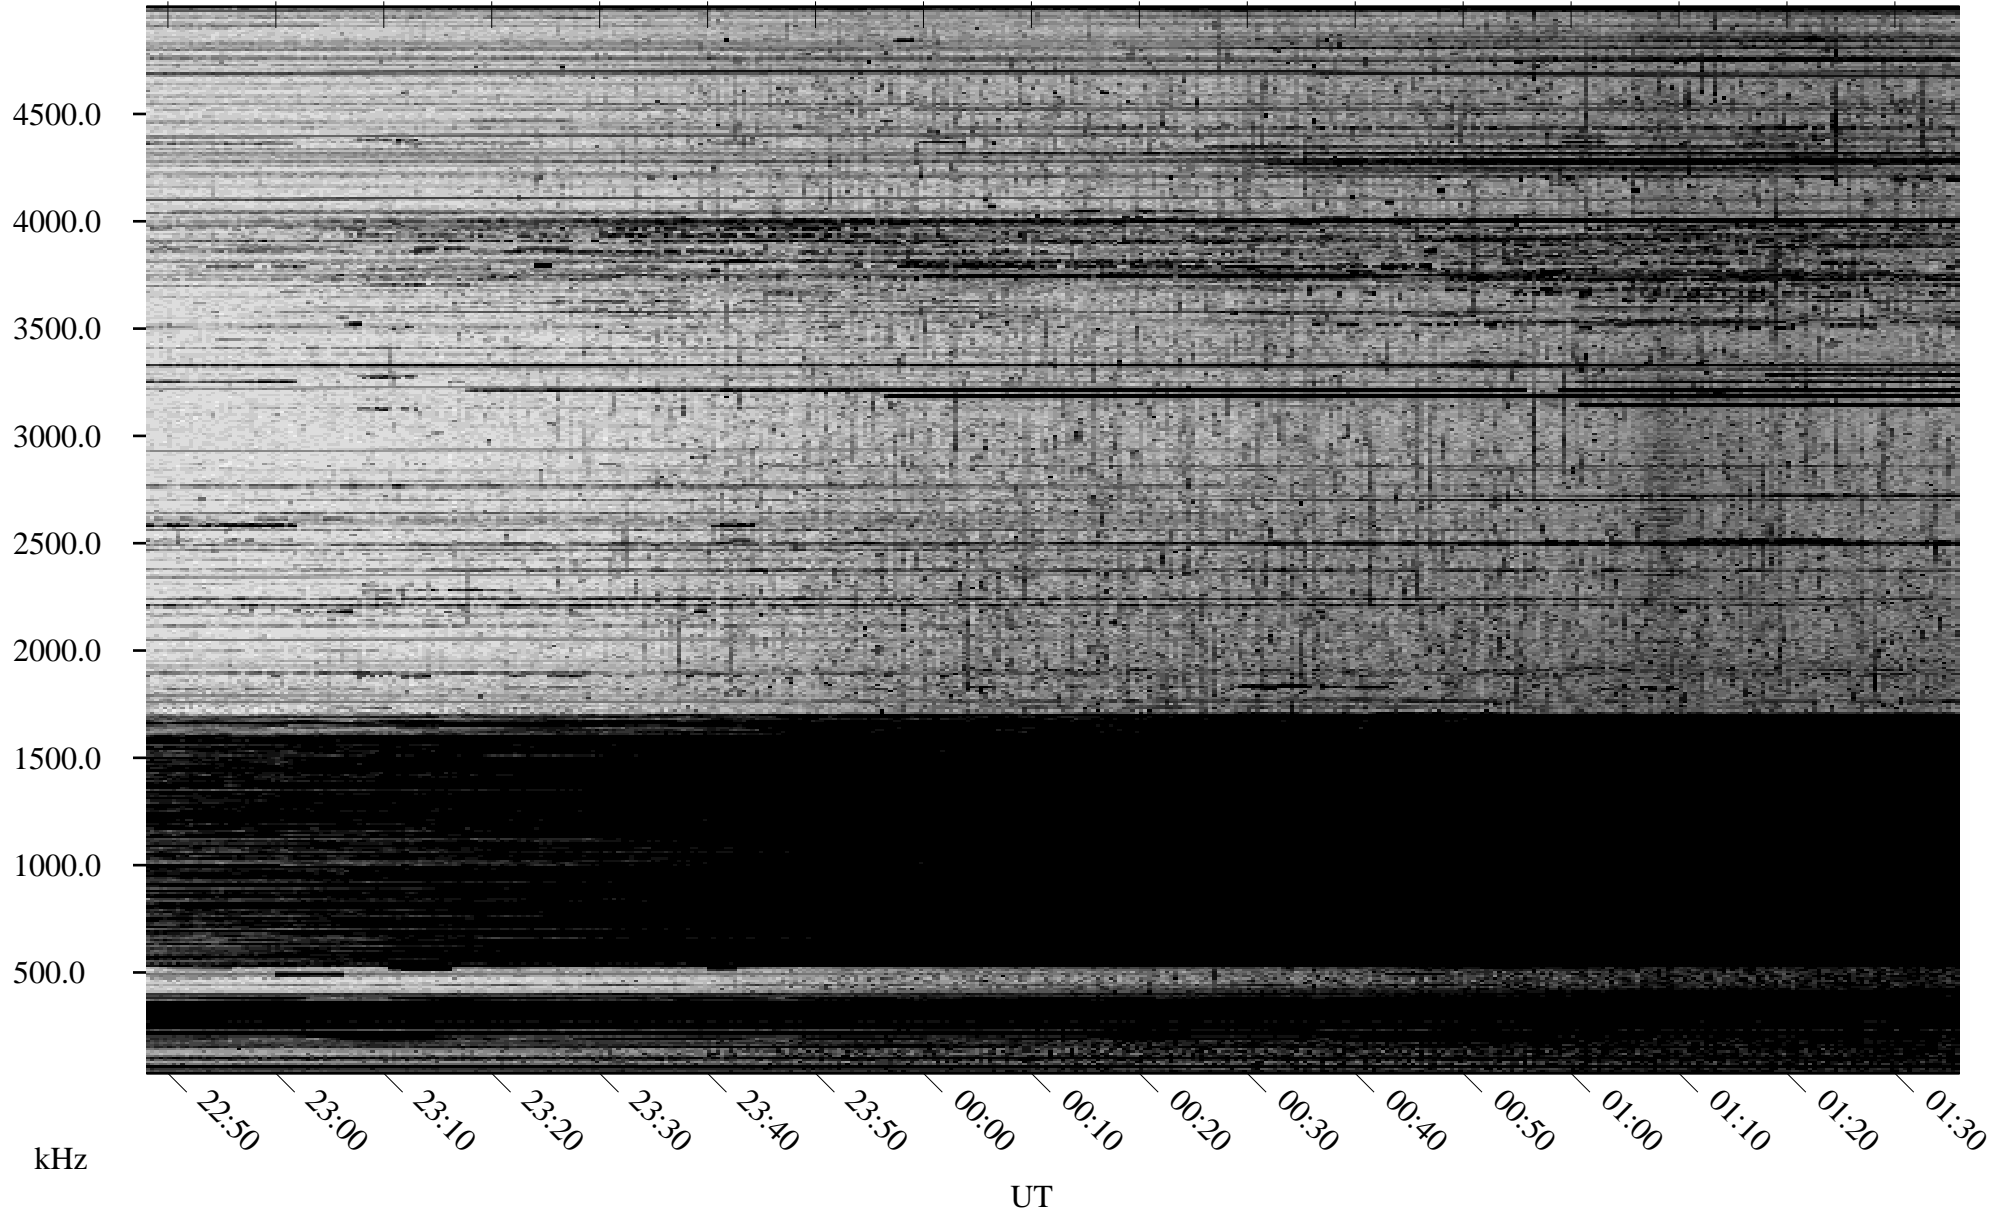

10/15/2009 Churchill, Manitoba

Linear Scale Black = 161 White = 15

ch09288l.r00SUm max_12

Page 1

10/15/2009 Churchill, Manitoba

Linear Scale Black = 161 White = 15

ch09288l.r00SUm max_12

Page 2

10/16/2009 Churchill, Manitoba

Linear Scale Black = 161 White = 15

ch09288l.r00SUm max_12

Page 3

10/16/2009 Churchill, Manitoba

Linear Scale Black = 161 White = 15

ch09288l.r00SUm max_12

Page 4

10/16/2009 Churchill, Manitoba

Linear Scale Black = 161 White = 15

ch09288l.r00SUm max_12

Page 5

10/16/2009 Churchill, Manitoba

Linear Scale Black = 161 White = 15

ch09288l.r00SUm max_12

Page 6

10/16/2009 Churchill, Manitoba

Linear Scale Black = 161 White = 15

ch09288l.r00SUm max_12

Page 7

10/16/2009 Churchill, Manitoba

Linear Scale Black = 161 White = 15

ch09288l.r00SUm max_12

Page 8