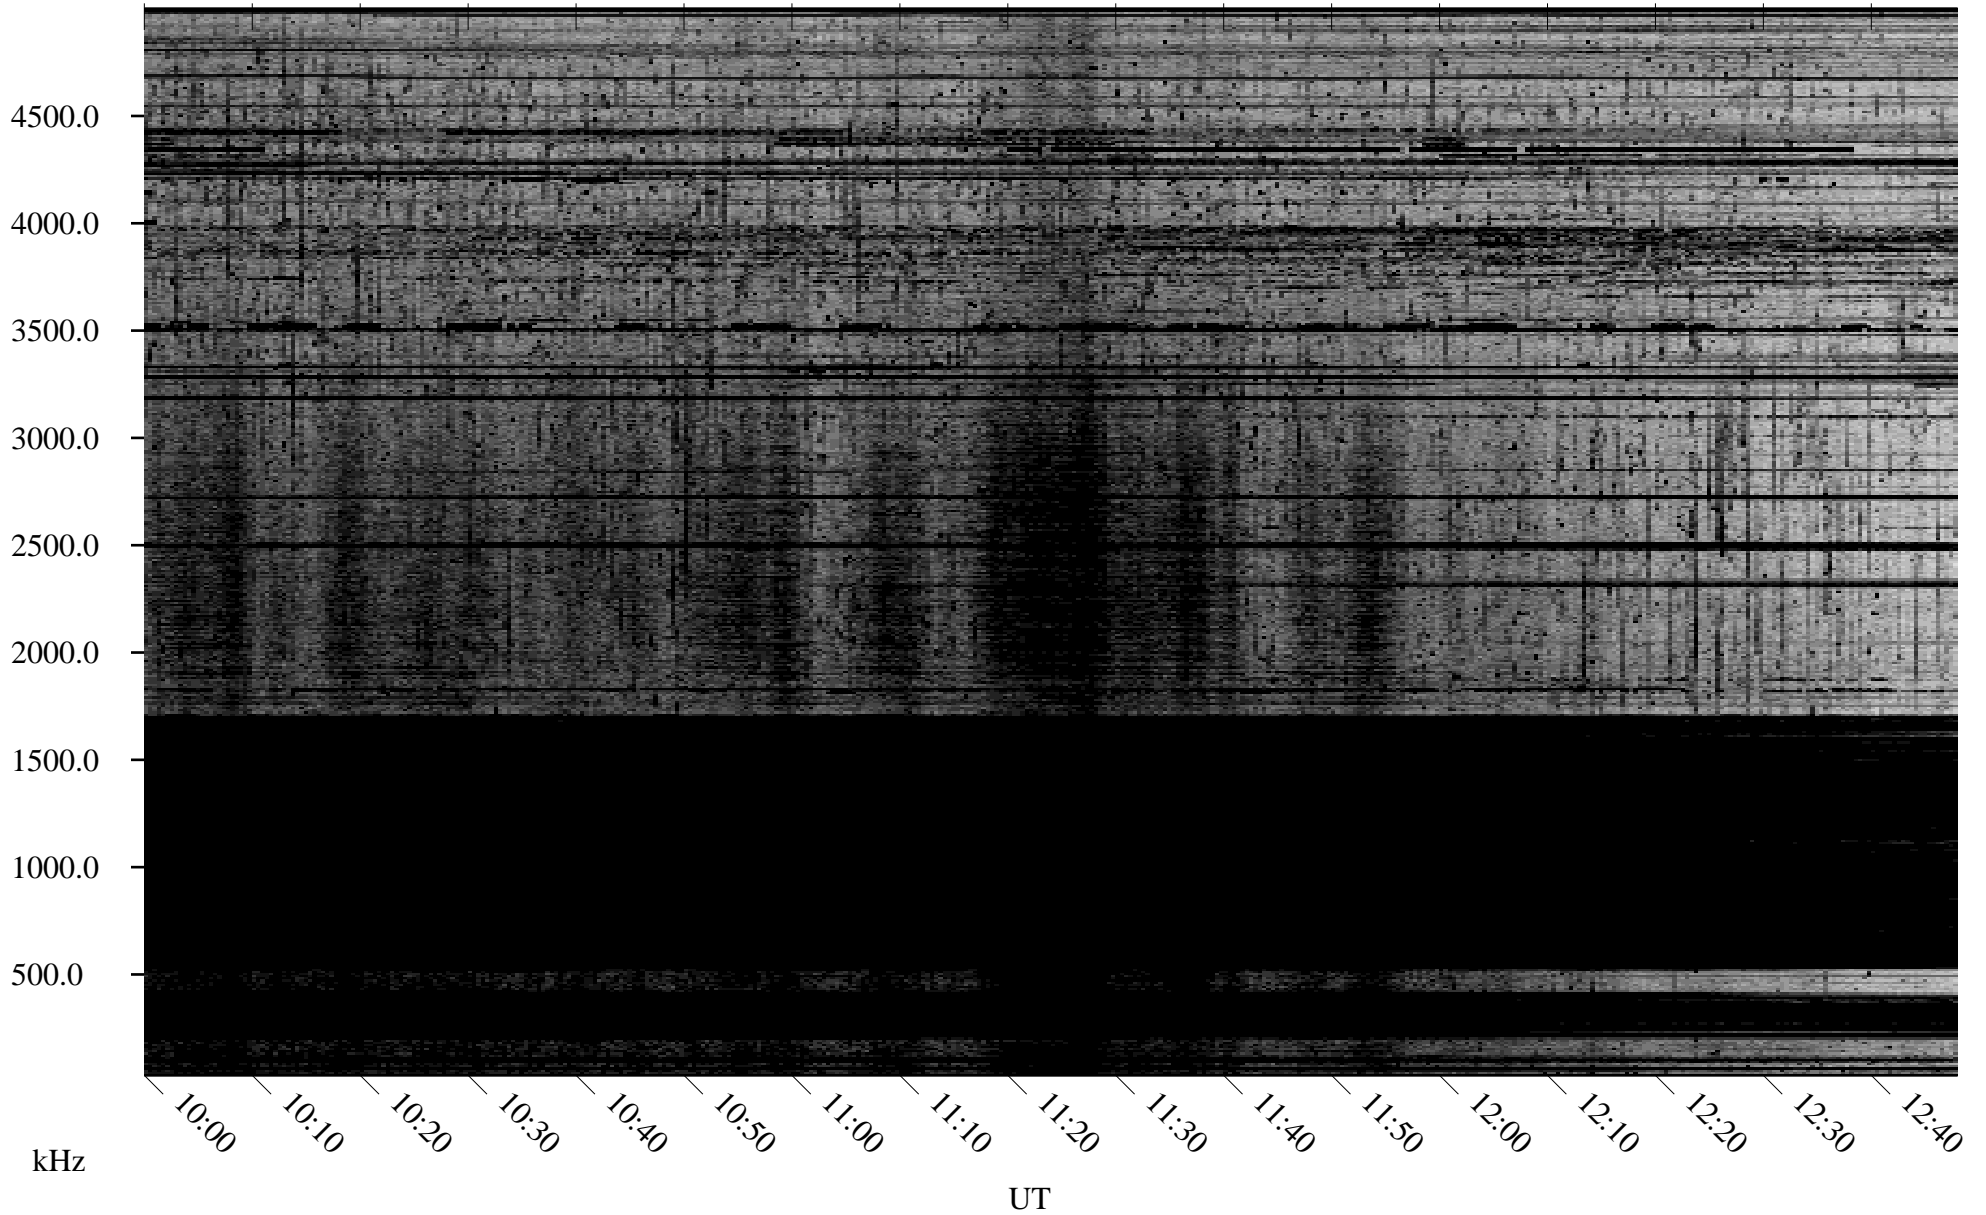

10/16/2009 Churchill, Manitoba

Linear Scale Black = 161 White = 15

ch09288l.r00SUm max_12

Page 3

10/16/2009 Churchill, Manitoba

Linear Scale Black = 161 White = 15

ch09288l.r00SUm max_12

Page 4

10/16/2009 Churchill, Manitoba

Linear Scale Black = 161 White = 15

ch09288l.r00SUm max_12

Page 5

10/16/2009 Churchill, Manitoba

Linear Scale Black = 161 White = 15

ch09288l.r00SUm max_12

Page 6

10/16/2009 Churchill, Manitoba

Linear Scale Black = 161 White = 15

ch09288l.r00SUm max_12

Page 7

10/16/2009 Churchill, Manitoba

Linear Scale Black = 161 White = 15

ch09288l.r00SUm max_12

Page 8