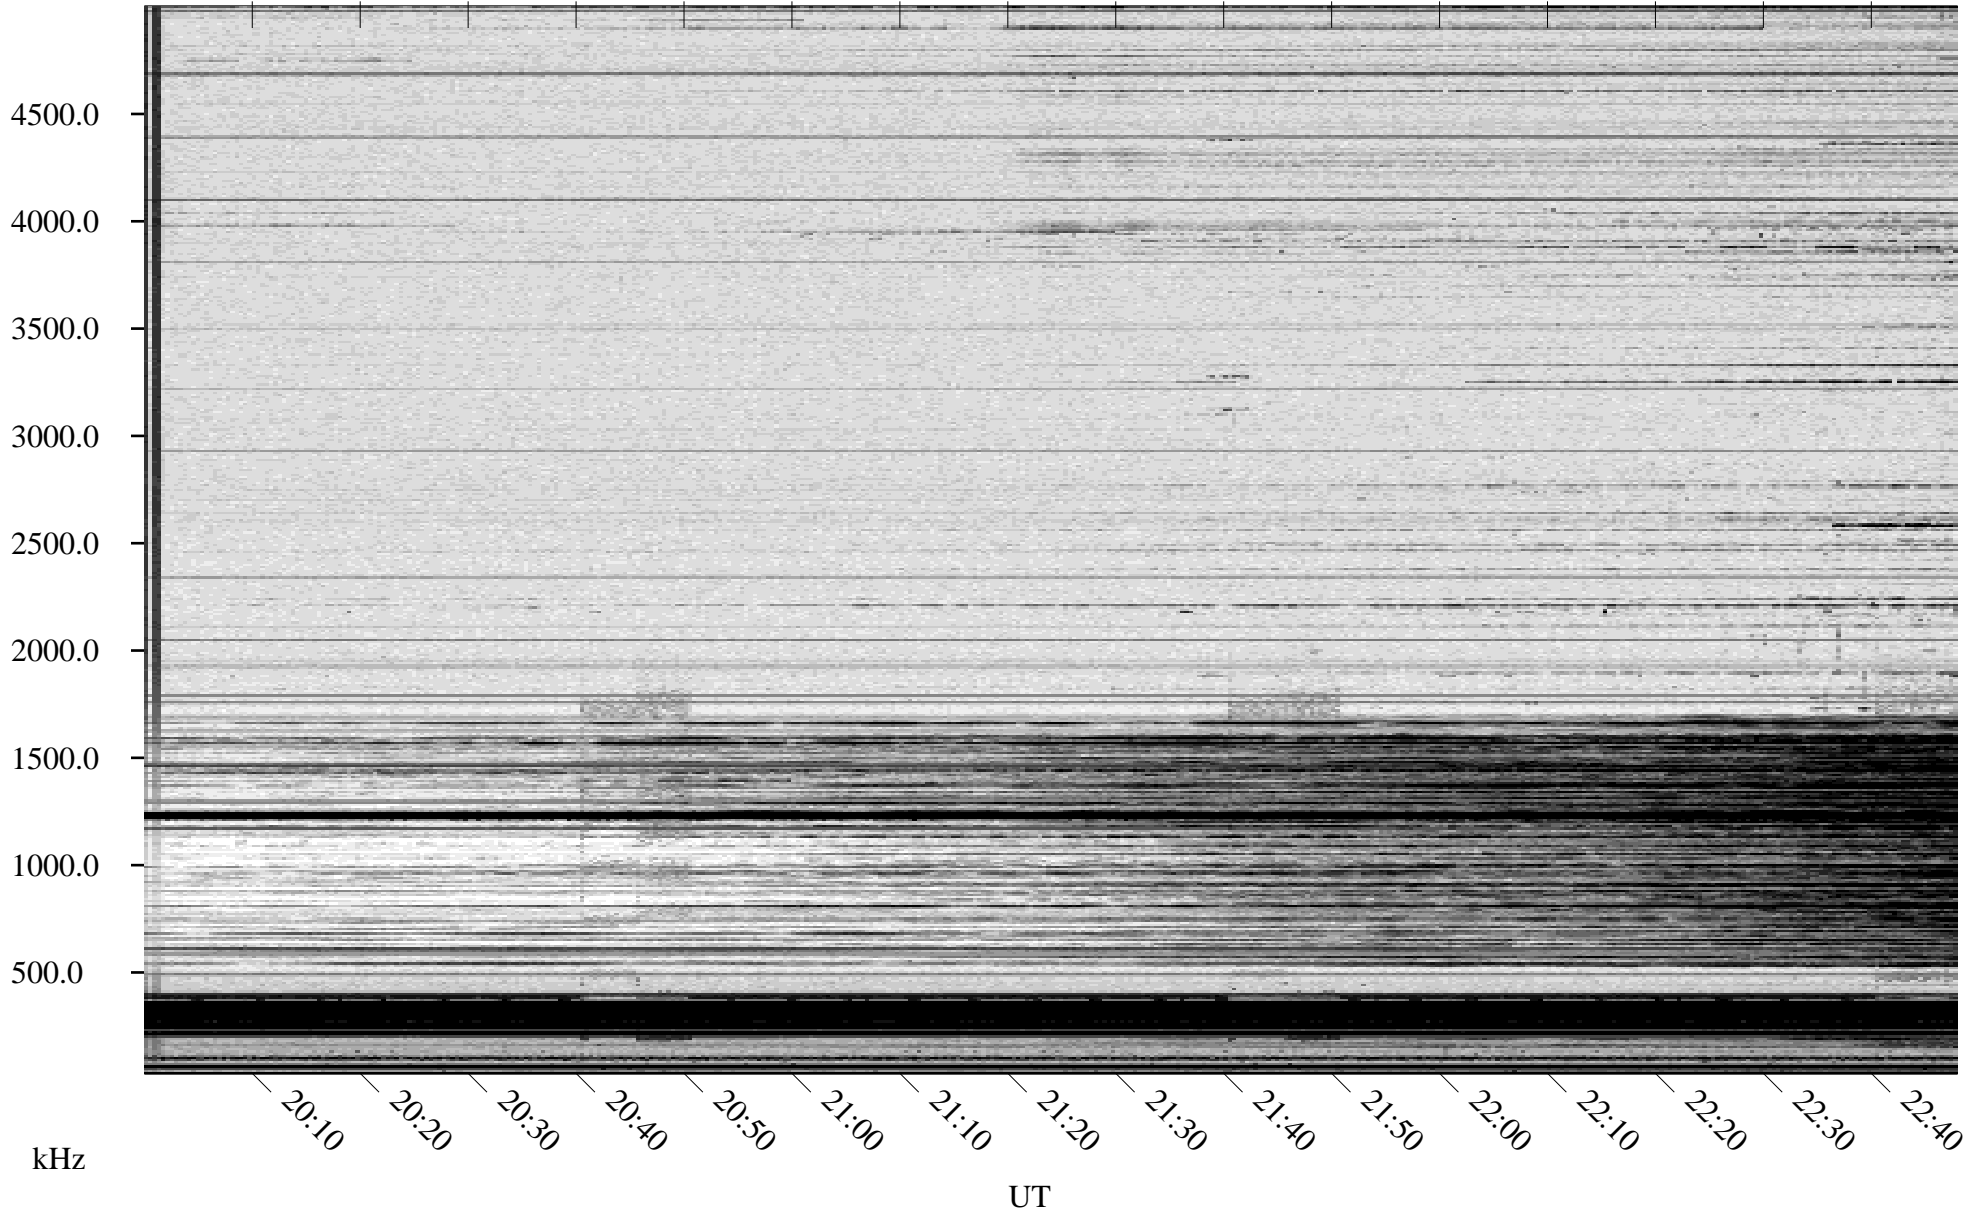

10/15/2009 Churchill, Manitoba

Linear Scale Black = 161 White = 15

ch09288l.r00SUm max_12

Page 1

10/15/2009 Churchill, Manitoba

Linear Scale Black = 161 White = 15

ch09288l.r00SUm max_12

Page 2

10/16/2009 Churchill, Manitoba

Linear Scale Black = 161 White = 15

ch09288l.r00SUm max_12

Page 3

10/16/2009 Churchill, Manitoba

Linear Scale Black = 161 White = 15

ch09288l.r00SUm max_12

Page 4

10/16/2009 Churchill, Manitoba

Linear Scale Black = 161 White = 15

ch09288l.r00SUm max_12

Page 5

10/16/2009 Churchill, Manitoba

Linear Scale Black = 161 White = 15

ch09288l.r00SUm max_12

Page 6

10/16/2009 Churchill, Manitoba

Linear Scale Black = 161 White = 15

ch09288l.r00SUm max_12

Page 7

10/16/2009 Churchill, Manitoba

Linear Scale Black = 161 White = 15

ch09288l.r00SUm max_12

Page 8