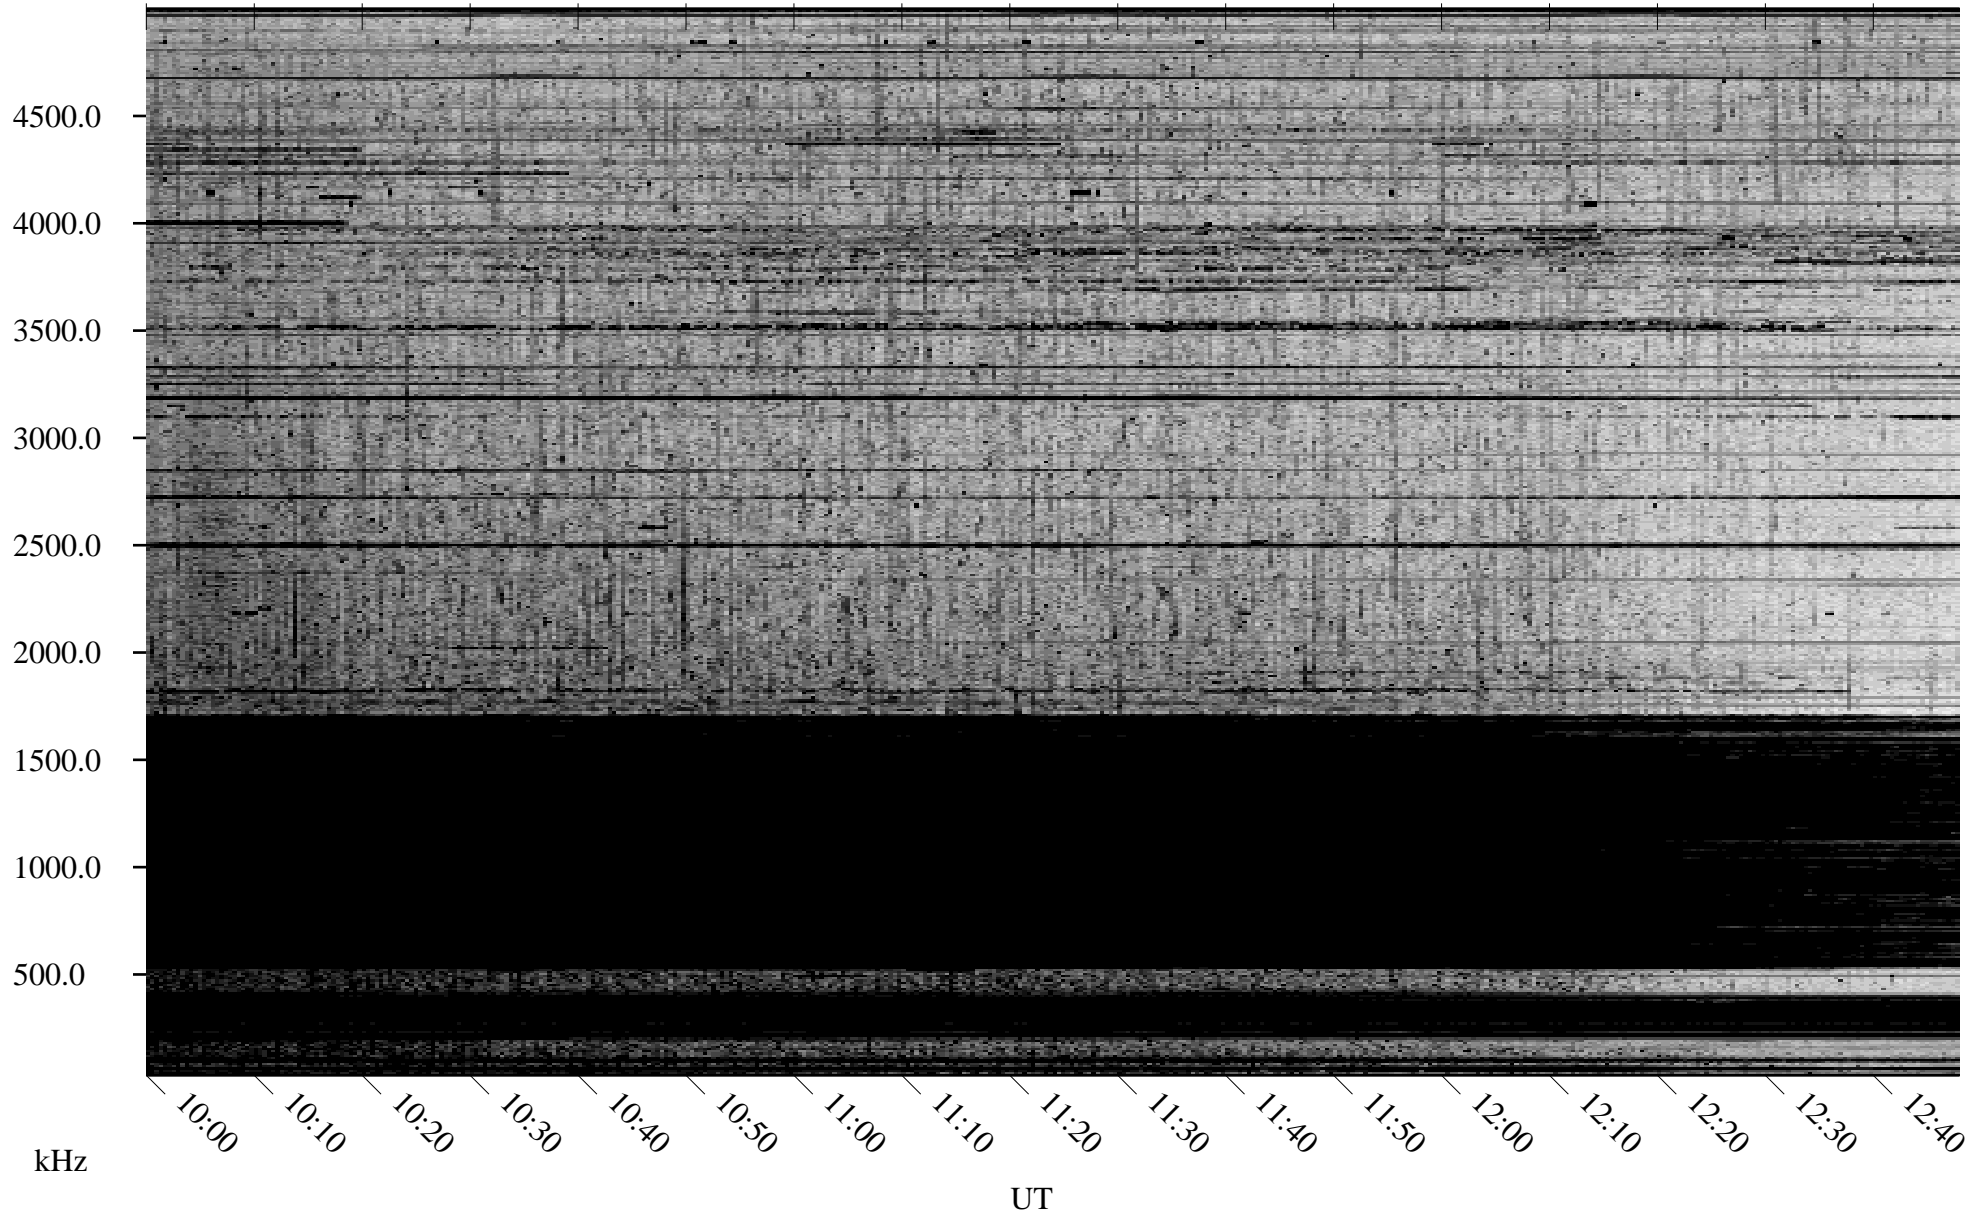

10/17/2009 Churchill, Manitoba

Linear Scale Black = 161 White = 15

ch09289l.r00SUm max_12

Page 3

10/17/2009 Churchill, Manitoba

Linear Scale Black = 161 White = 15

ch09289l.r00SUm max_12

Page 4

10/17/2009 Churchill, Manitoba

Linear Scale Black = 161 White = 15

ch09289l.r00SUm max_12

Page 5

10/17/2009 Churchill, Manitoba

Linear Scale Black = 161 White = 15

ch09289l.r00SUm max_12

Page 6

10/17/2009 Churchill, Manitoba

Linear Scale Black = 161 White = 15

ch09289l.r00SUm max_12

Page 7

10/17/2009 Churchill, Manitoba

Linear Scale Black = 161 White = 15

ch09289l.r00SUm max_12

Page 8