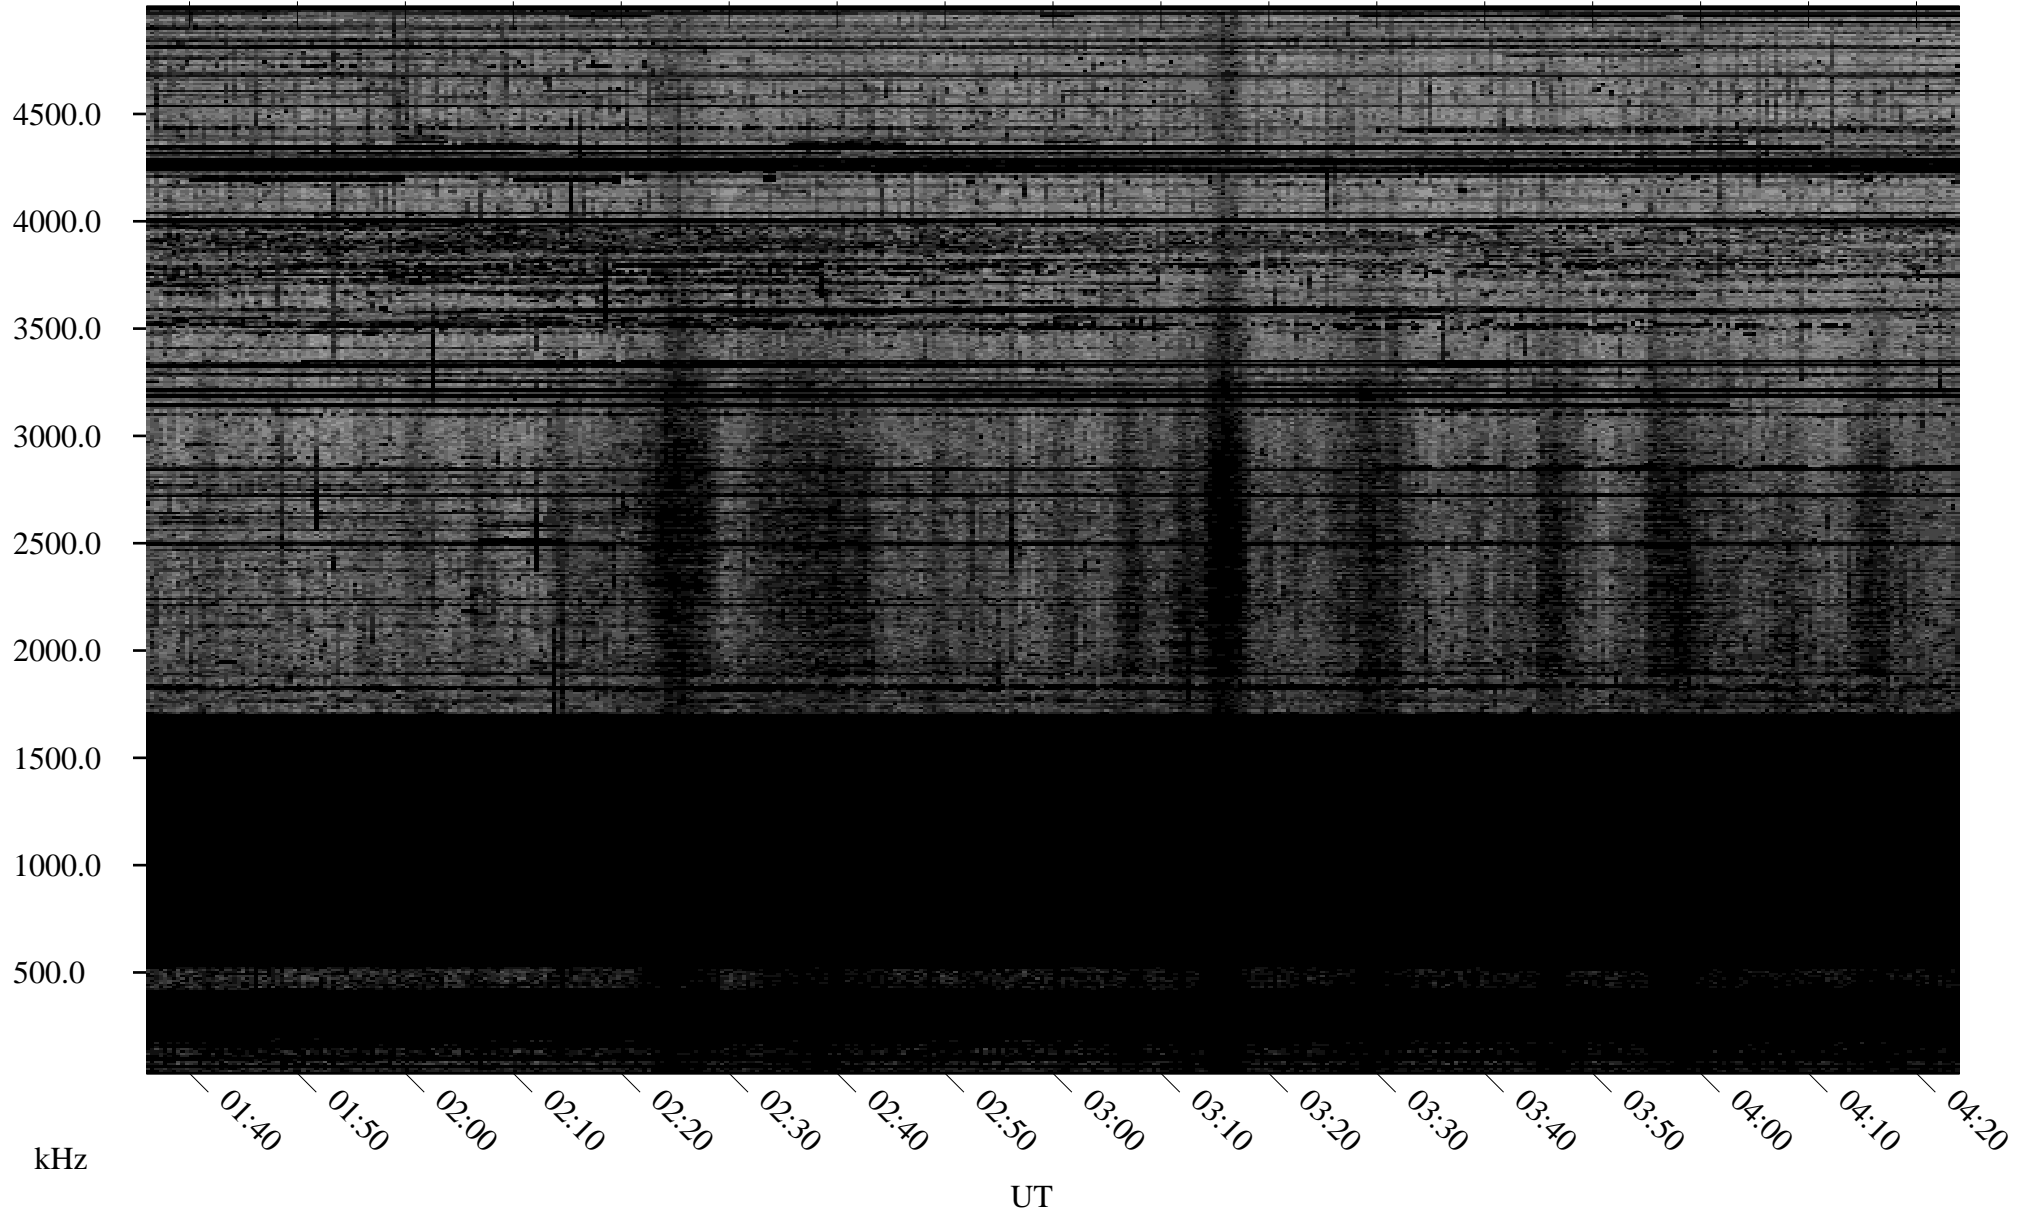

10/16/2009 Churchill, Manitoba

Linear Scale Black = 161 White = 15

ch09289l.r00SUm max_12

Page 1

10/16/2009 Churchill, Manitoba

Linear Scale Black = 161 White = 15

ch09289l.r00SUm max_12

Page 2

10/17/2009 Churchill, Manitoba

Linear Scale Black = 161 White = 15

ch09289l.r00SUm max_12

Page 3

10/17/2009 Churchill, Manitoba

Linear Scale Black = 161 White = 15

ch09289l.r00SUm max_12

Page 4

10/17/2009 Churchill, Manitoba

Linear Scale Black = 161 White = 15

ch09289l.r00SUm max_12

Page 5

10/17/2009 Churchill, Manitoba

Linear Scale Black = 161 White = 15

ch09289l.r00SUm max_12

Page 6

10/17/2009 Churchill, Manitoba

Linear Scale Black = 161 White = 15

ch09289l.r00SUm max_12

Page 7

10/17/2009 Churchill, Manitoba

Linear Scale Black = 161 White = 15

ch09289l.r00SUm max_12

Page 8