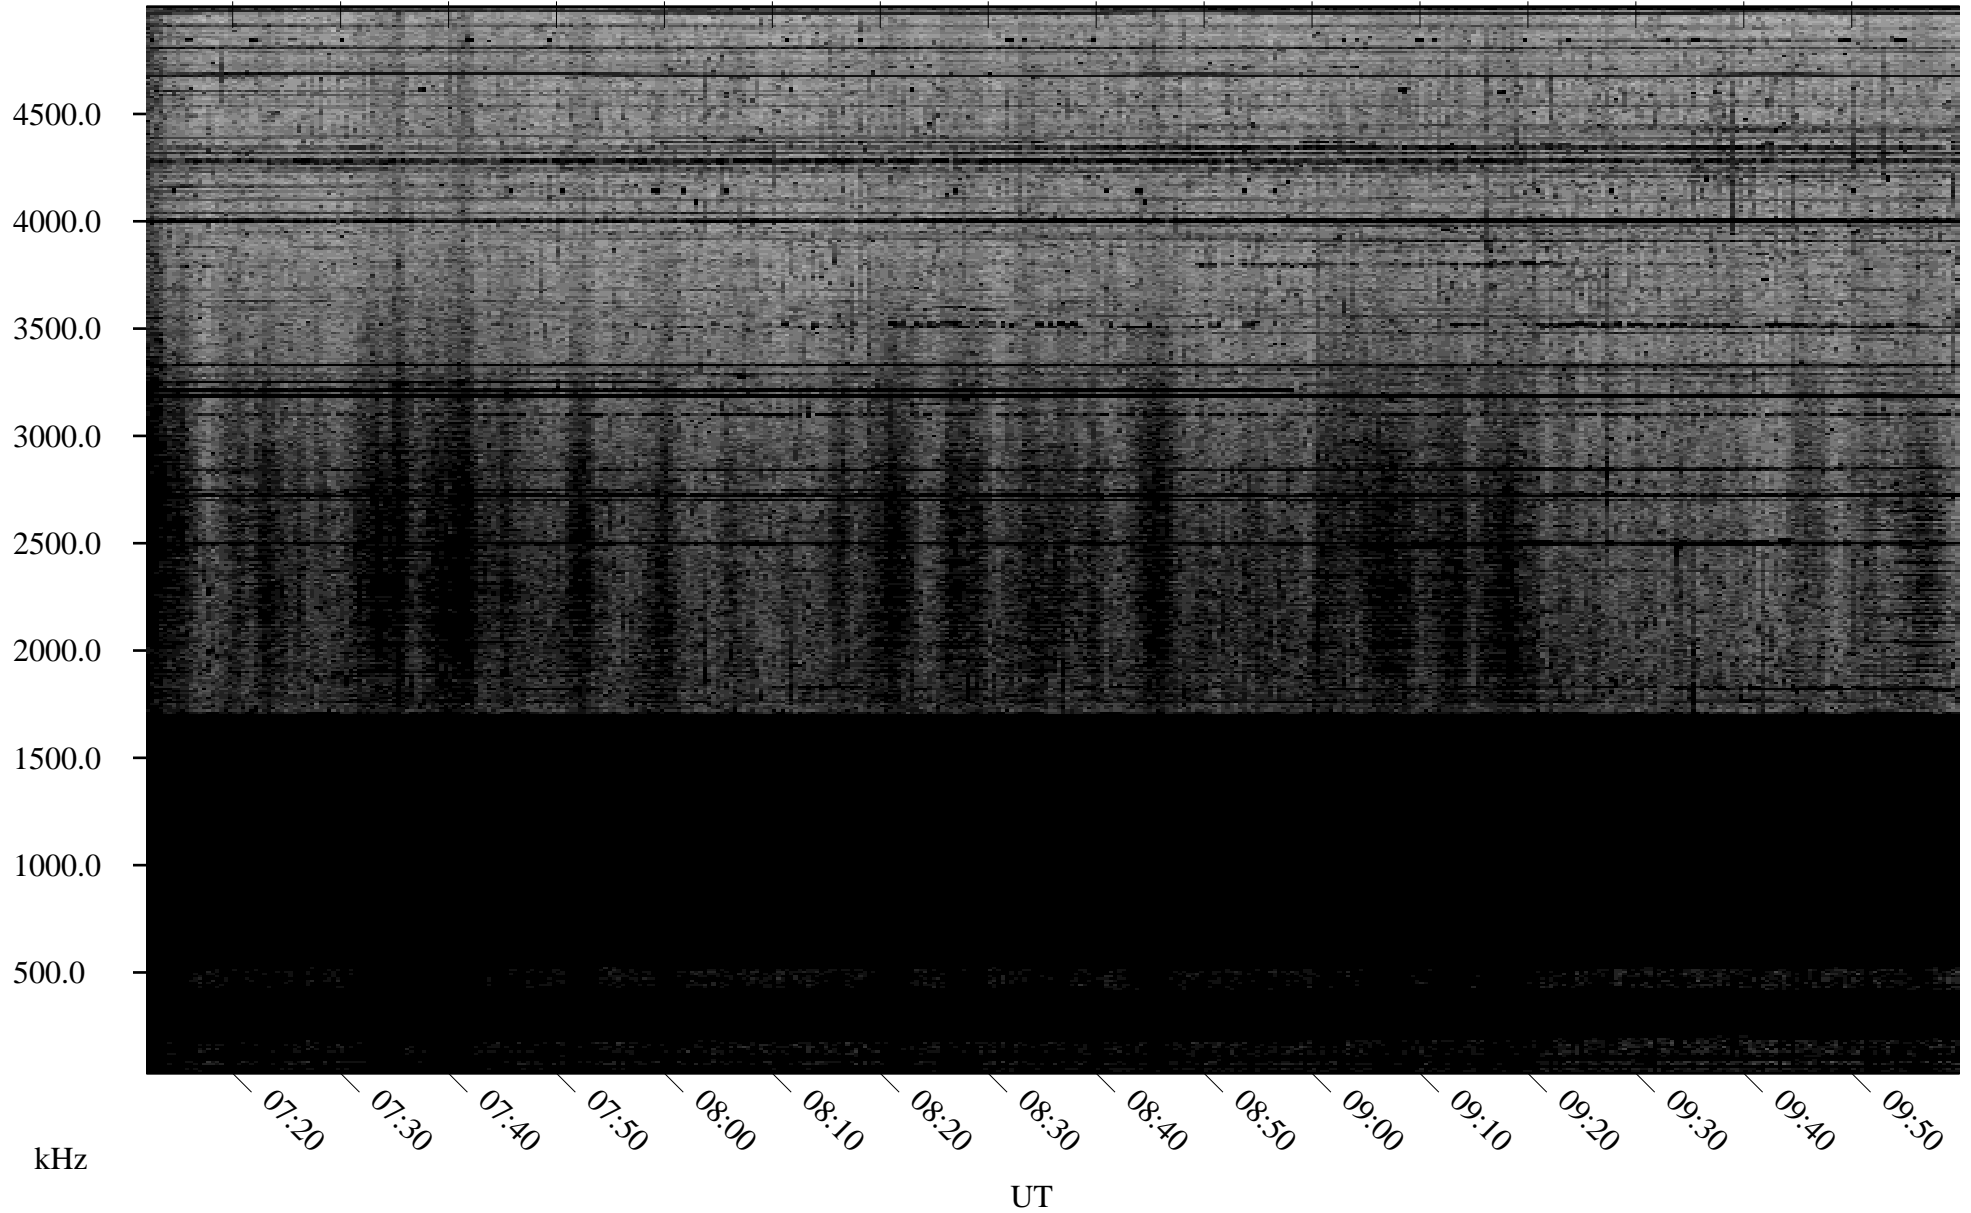

10/16/2009 Churchill, Manitoba

Linear Scale Black = 161 White = 15

ch09289l.r00SUm max_12

Page 1

10/16/2009 Churchill, Manitoba

Linear Scale Black = 161 White = 15

ch09289l.r00SUm max_12

Page 2

10/17/2009 Churchill, Manitoba

Linear Scale Black = 161 White = 15

ch09289l.r00SUm max_12

Page 3

10/17/2009 Churchill, Manitoba

Linear Scale Black = 161 White = 15

ch09289l.r00SUm max_12

Page 4

10/17/2009 Churchill, Manitoba

Linear Scale Black = 161 White = 15

ch09289l.r00SUm max_12

Page 5

10/17/2009 Churchill, Manitoba

Linear Scale Black = 161 White = 15

ch09289l.r00SUm max_12

Page 6

10/17/2009 Churchill, Manitoba

Linear Scale Black = 161 White = 15

ch09289l.r00SUm max_12

Page 7

10/17/2009 Churchill, Manitoba

Linear Scale Black = 161 White = 15

ch09289l.r00SUm max_12

Page 8