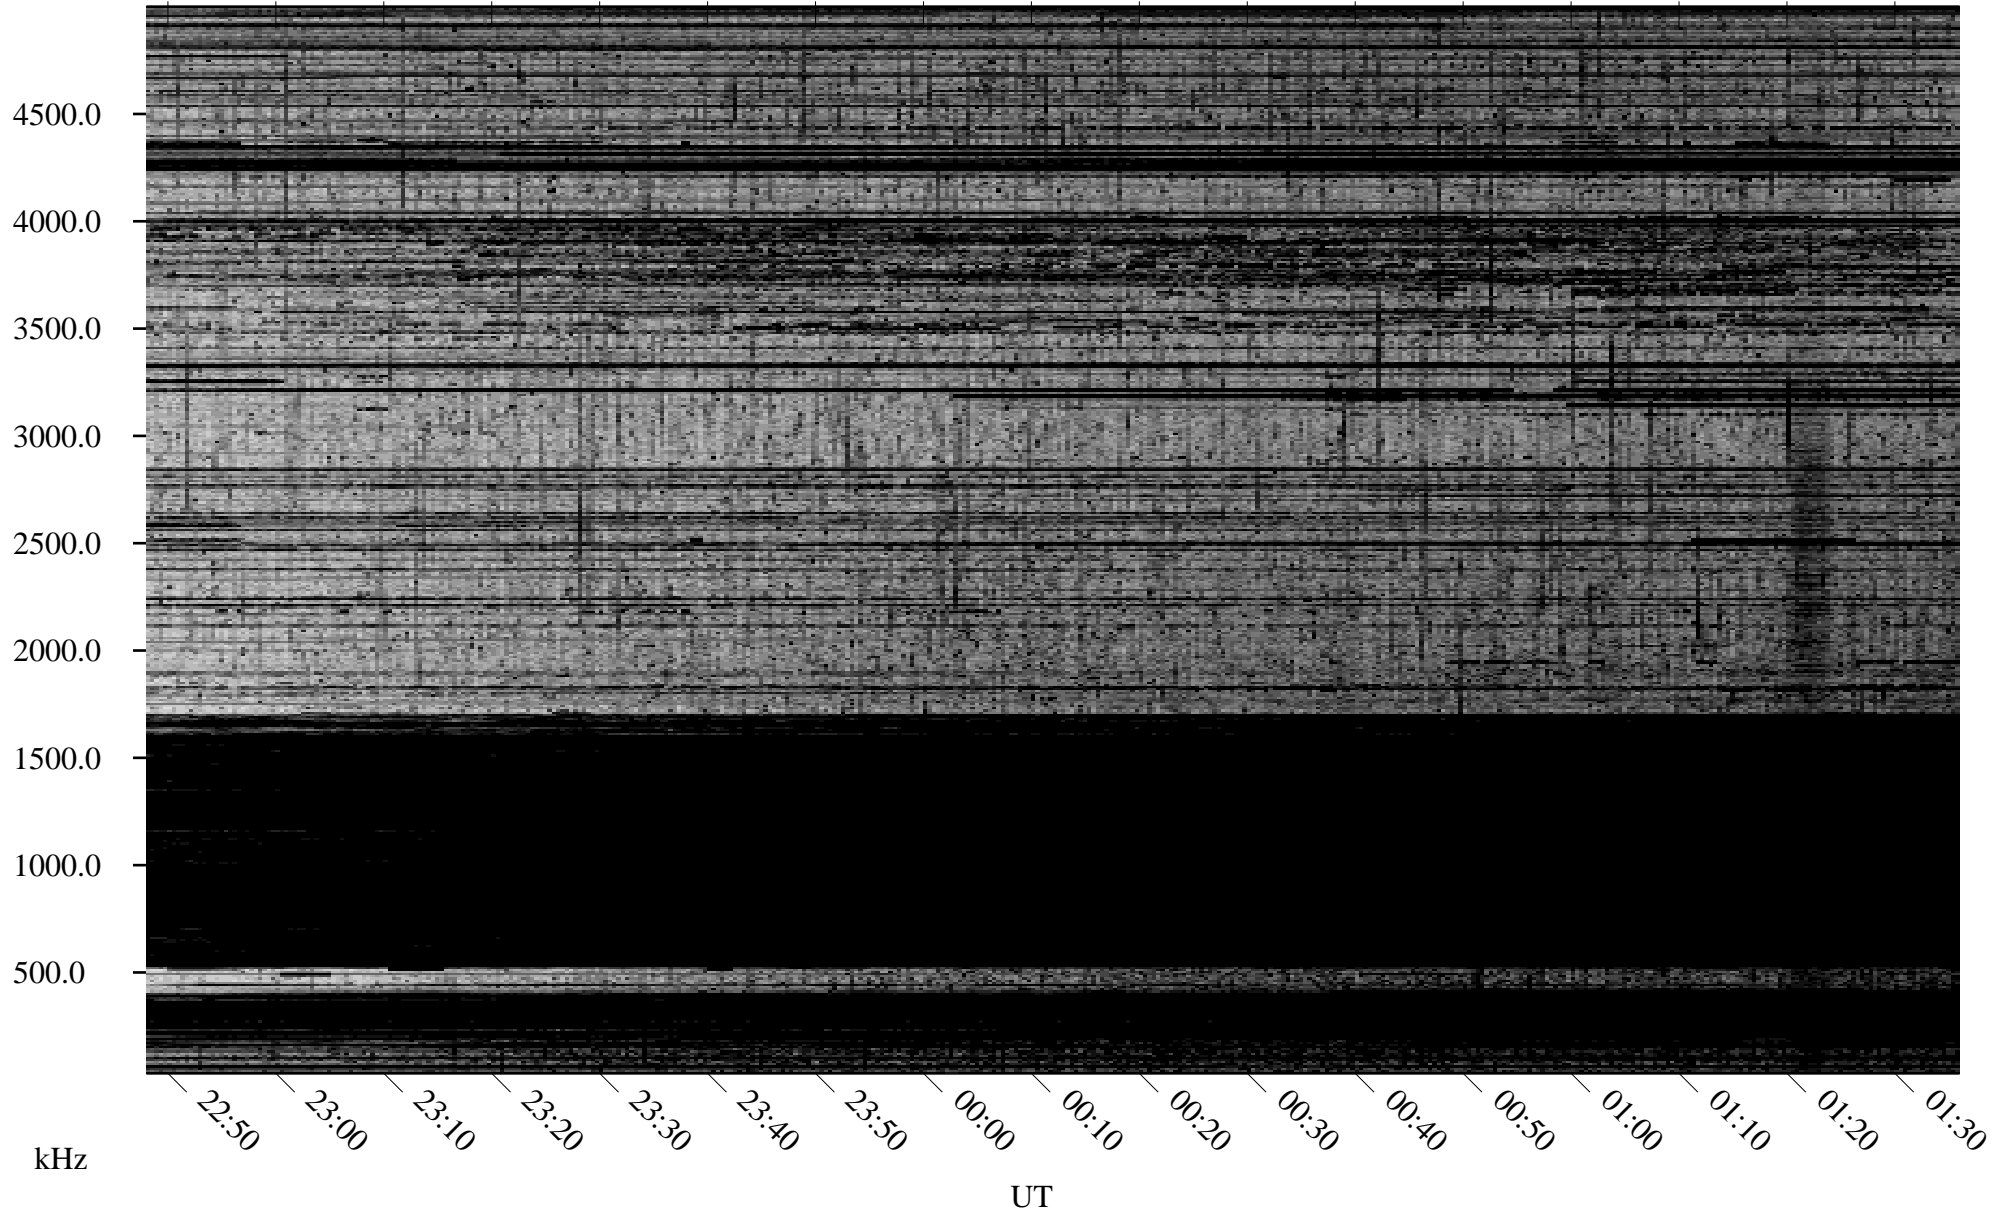

10/16/2009 Churchill, Manitoba

Linear Scale Black = 161 White = 15

ch09289l.r00SUm max_12

Page 1

10/16/2009 Churchill, Manitoba

Linear Scale Black = 161 White = 15

ch09289l.r00SUm max_12

Page 2

10/17/2009 Churchill, Manitoba

Linear Scale Black = 161 White = 15

ch09289l.r00SUm max_12

Page 3

10/17/2009 Churchill, Manitoba

Linear Scale Black = 161 White = 15

ch09289l.r00SUm max_12

Page 4

10/17/2009 Churchill, Manitoba

Linear Scale Black = 161 White = 15

ch09289l.r00SUm max_12

Page 5

10/17/2009 Churchill, Manitoba

Linear Scale Black = 161 White = 15

ch09289l.r00SUm max_12

Page 6

10/17/2009 Churchill, Manitoba

Linear Scale Black = 161 White = 15

ch09289l.r00SUm max_12

Page 7

10/17/2009 Churchill, Manitoba

Linear Scale Black = 161 White = 15

ch09289l.r00SUm max_12

Page 8