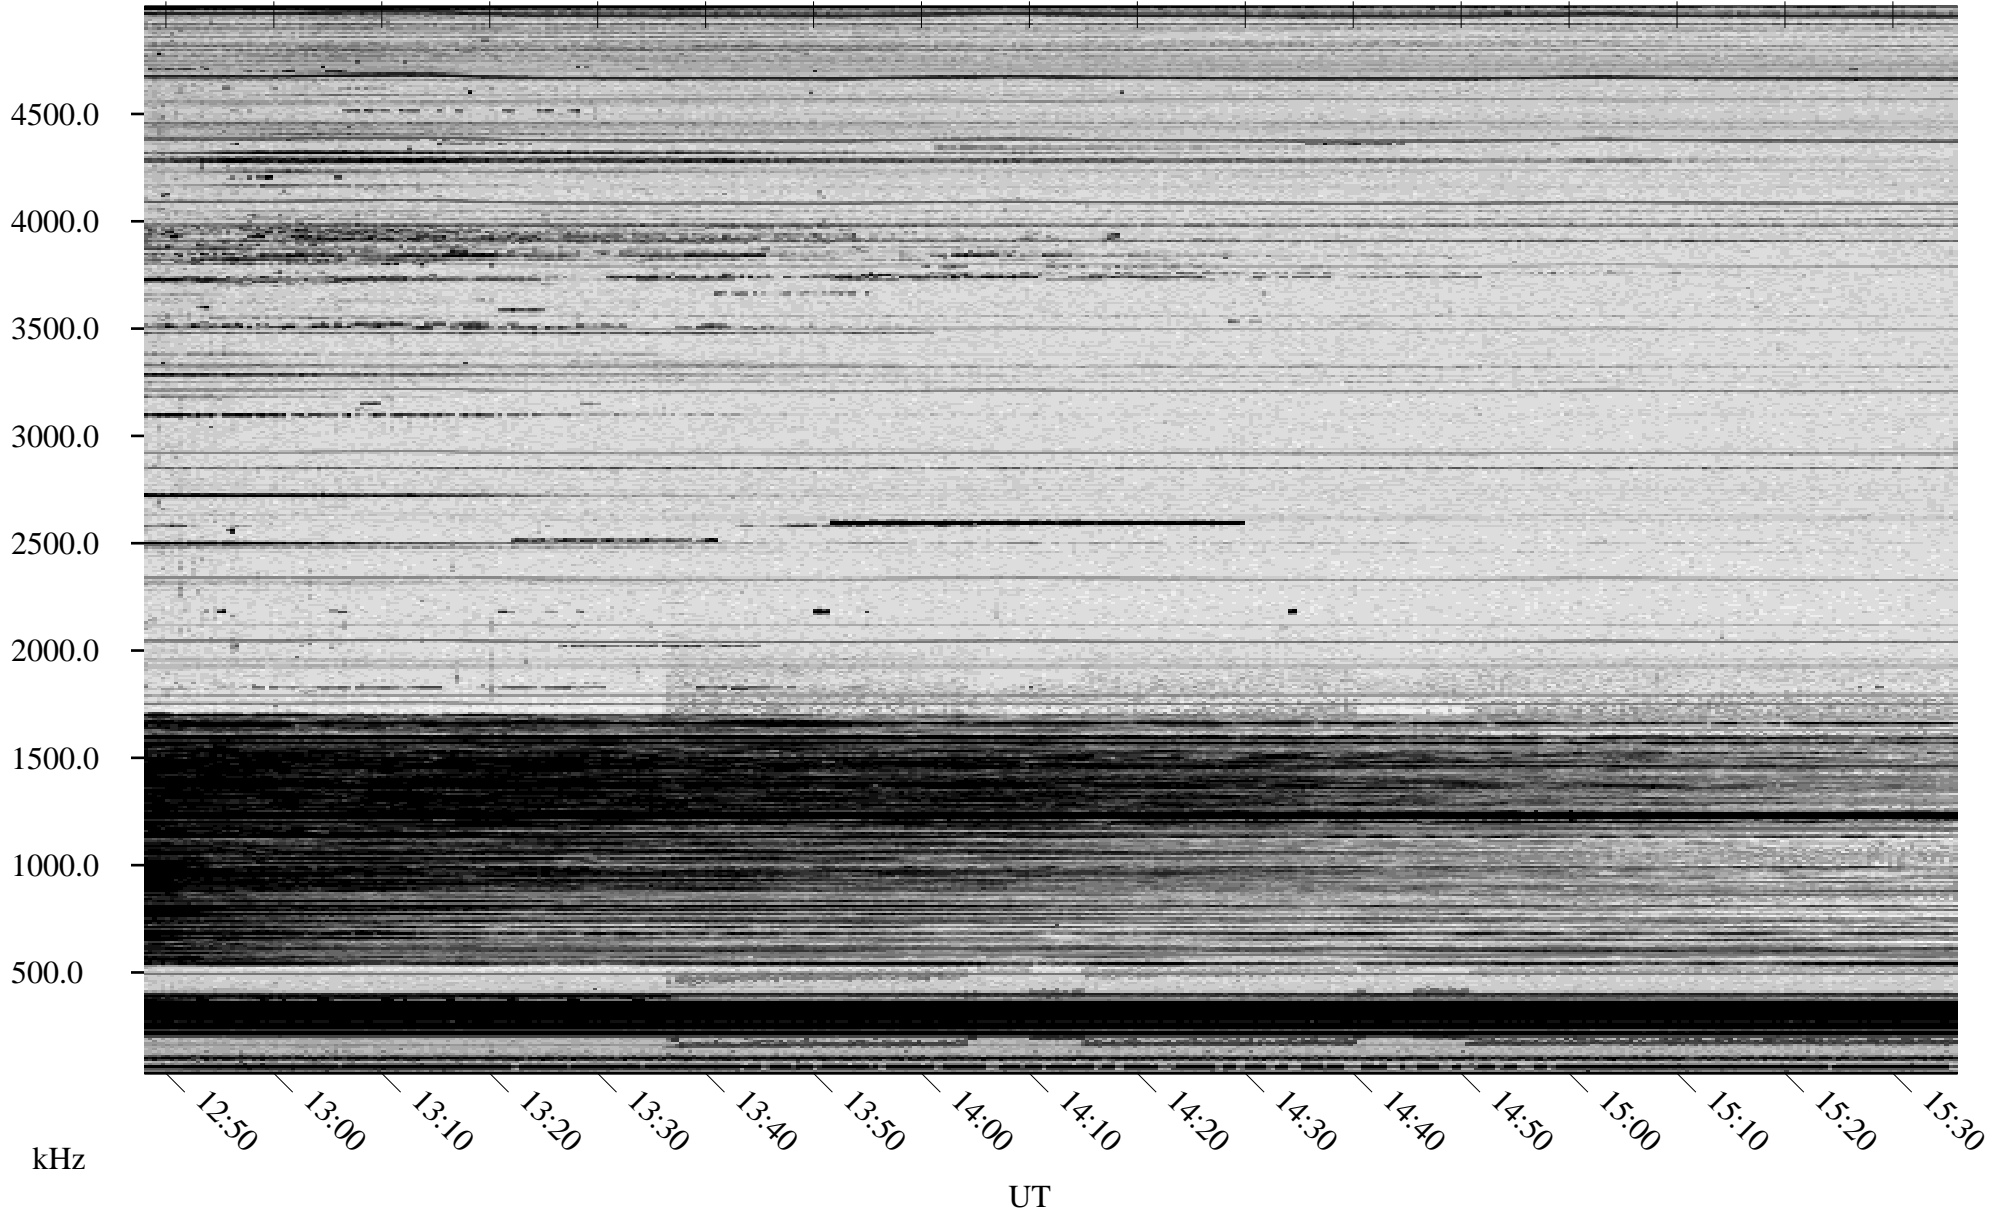

10/16/2009 Churchill, Manitoba

Linear Scale Black = 161 White = 15

ch09289l.r00SUm max_12

Page 1

10/16/2009 Churchill, Manitoba

Linear Scale Black = 161 White = 15

ch09289l.r00SUm max_12

Page 2

10/17/2009 Churchill, Manitoba

Linear Scale Black = 161 White = 15

ch09289l.r00SUm max_12

Page 3

10/17/2009 Churchill, Manitoba

Linear Scale Black = 161 White = 15

ch09289l.r00SUm max_12

Page 4

10/17/2009 Churchill, Manitoba

Linear Scale Black = 161 White = 15

ch09289l.r00SUm max_12

Page 5

10/17/2009 Churchill, Manitoba

Linear Scale Black = 161 White = 15

ch09289l.r00SUm max_12

Page 6

10/17/2009 Churchill, Manitoba

Linear Scale Black = 161 White = 15

ch09289l.r00SUm max_12

Page 7

10/17/2009 Churchill, Manitoba

Linear Scale Black = 161 White = 15

ch09289l.r00SUm max_12

Page 8