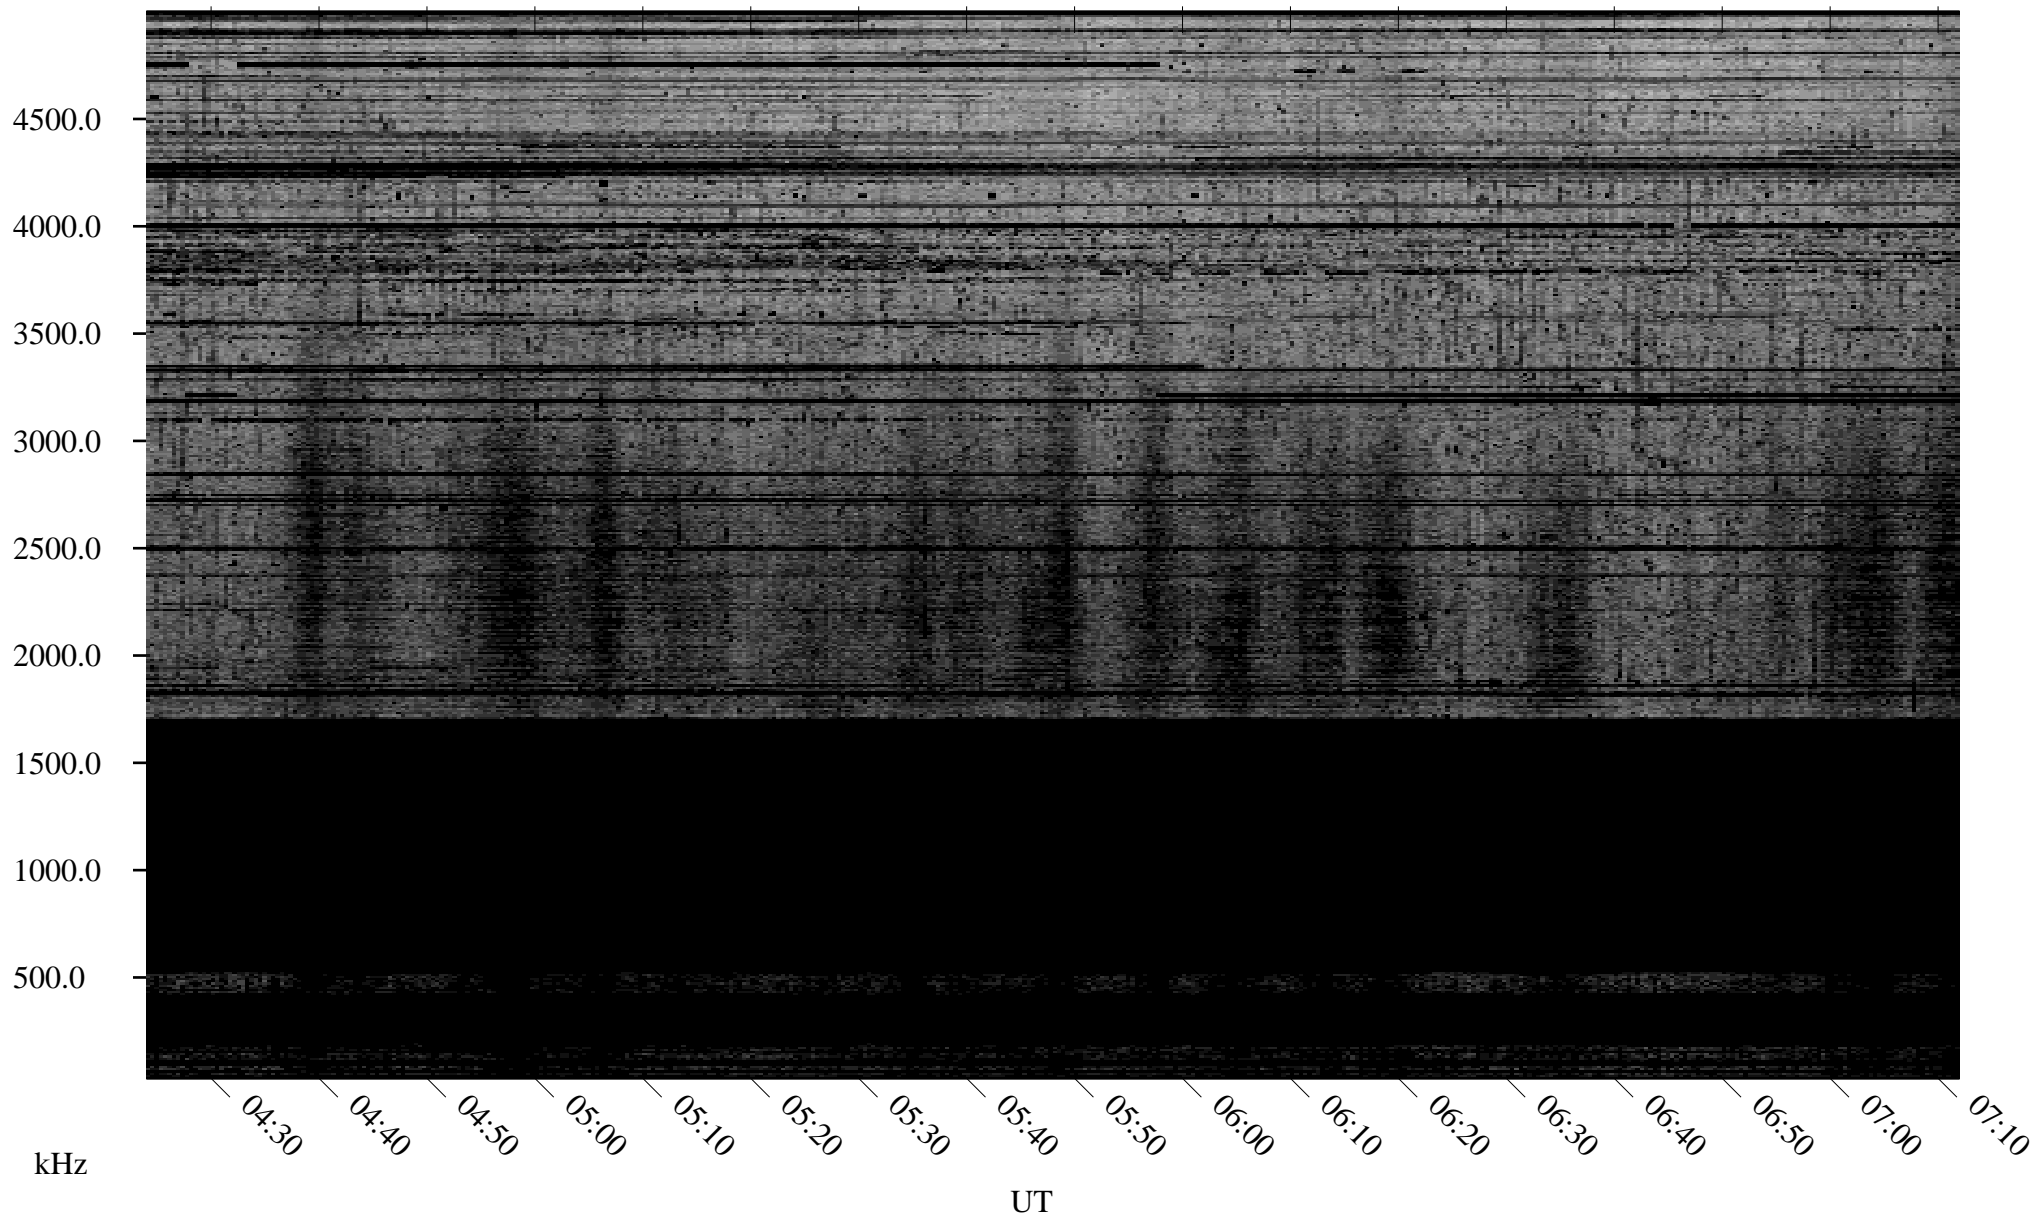

# 10/17/2009 Churchill, Manitoba

Linear Scale    Black = 161    White = 15

ch09290l.r00SUm max\_12

Page 1

# 10/17/2009 Churchill, Manitoba

Linear Scale    Black = 161    White = 15

ch09290l.r00SUm max\_12

Page 2

# 10/18/2009 Churchill, Manitoba

Linear Scale    Black = 161    White = 15

ch09290l.r00SUm max\_12

Page 3

# 10/18/2009 Churchill, Manitoba

Linear Scale    Black = 161    White = 15

ch09290l.r00SUm max\_12

Page 4