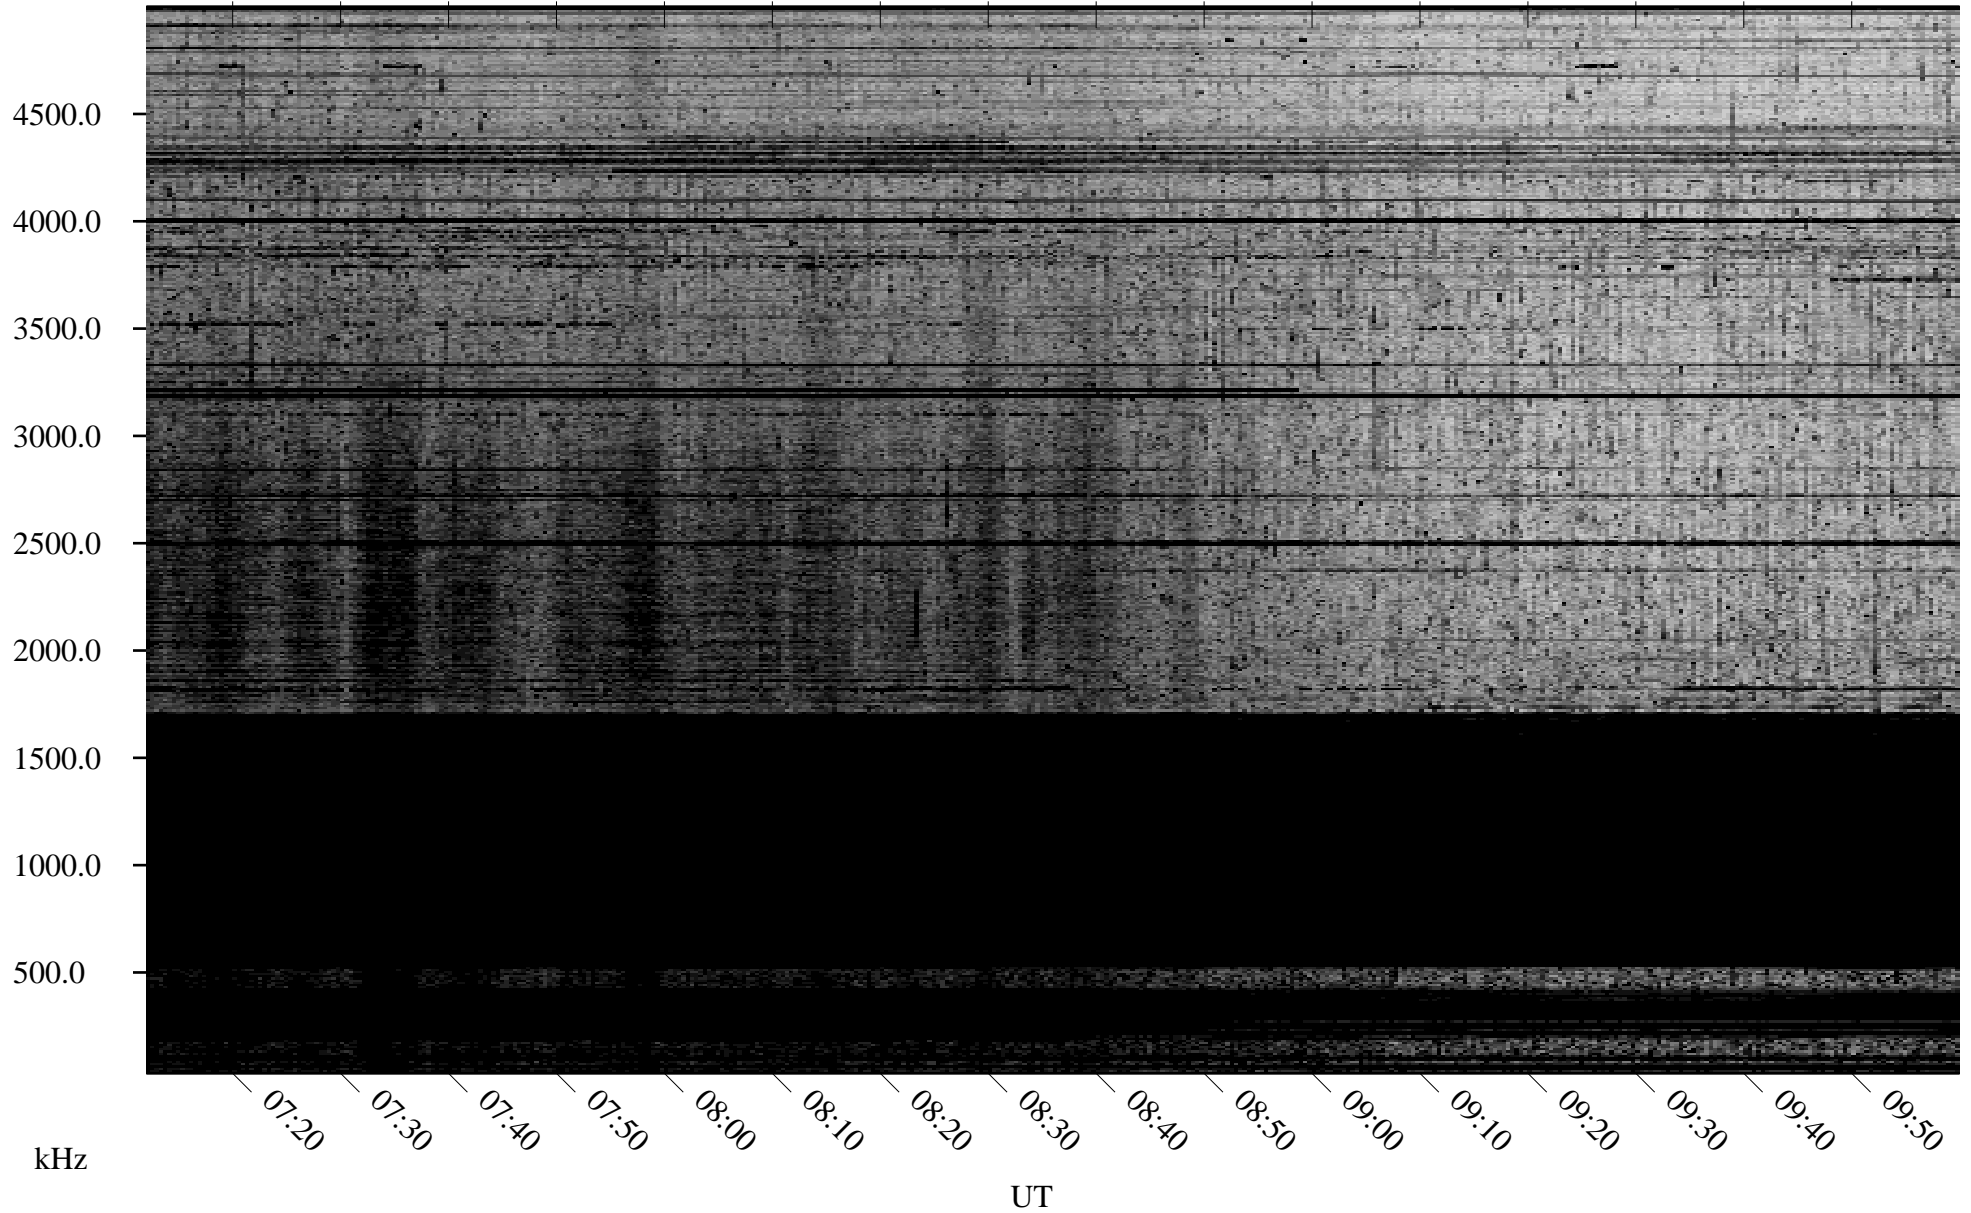

# 10/18/2009 Churchill, Manitoba

Linear Scale    Black = 161    White = 15

ch09290l.r00SUm max\_12

Page 4

# 10/18/2009 Churchill, Manitoba

Linear Scale    Black = 161    White = 15

ch09290l.r00SUm max\_12

Page 5