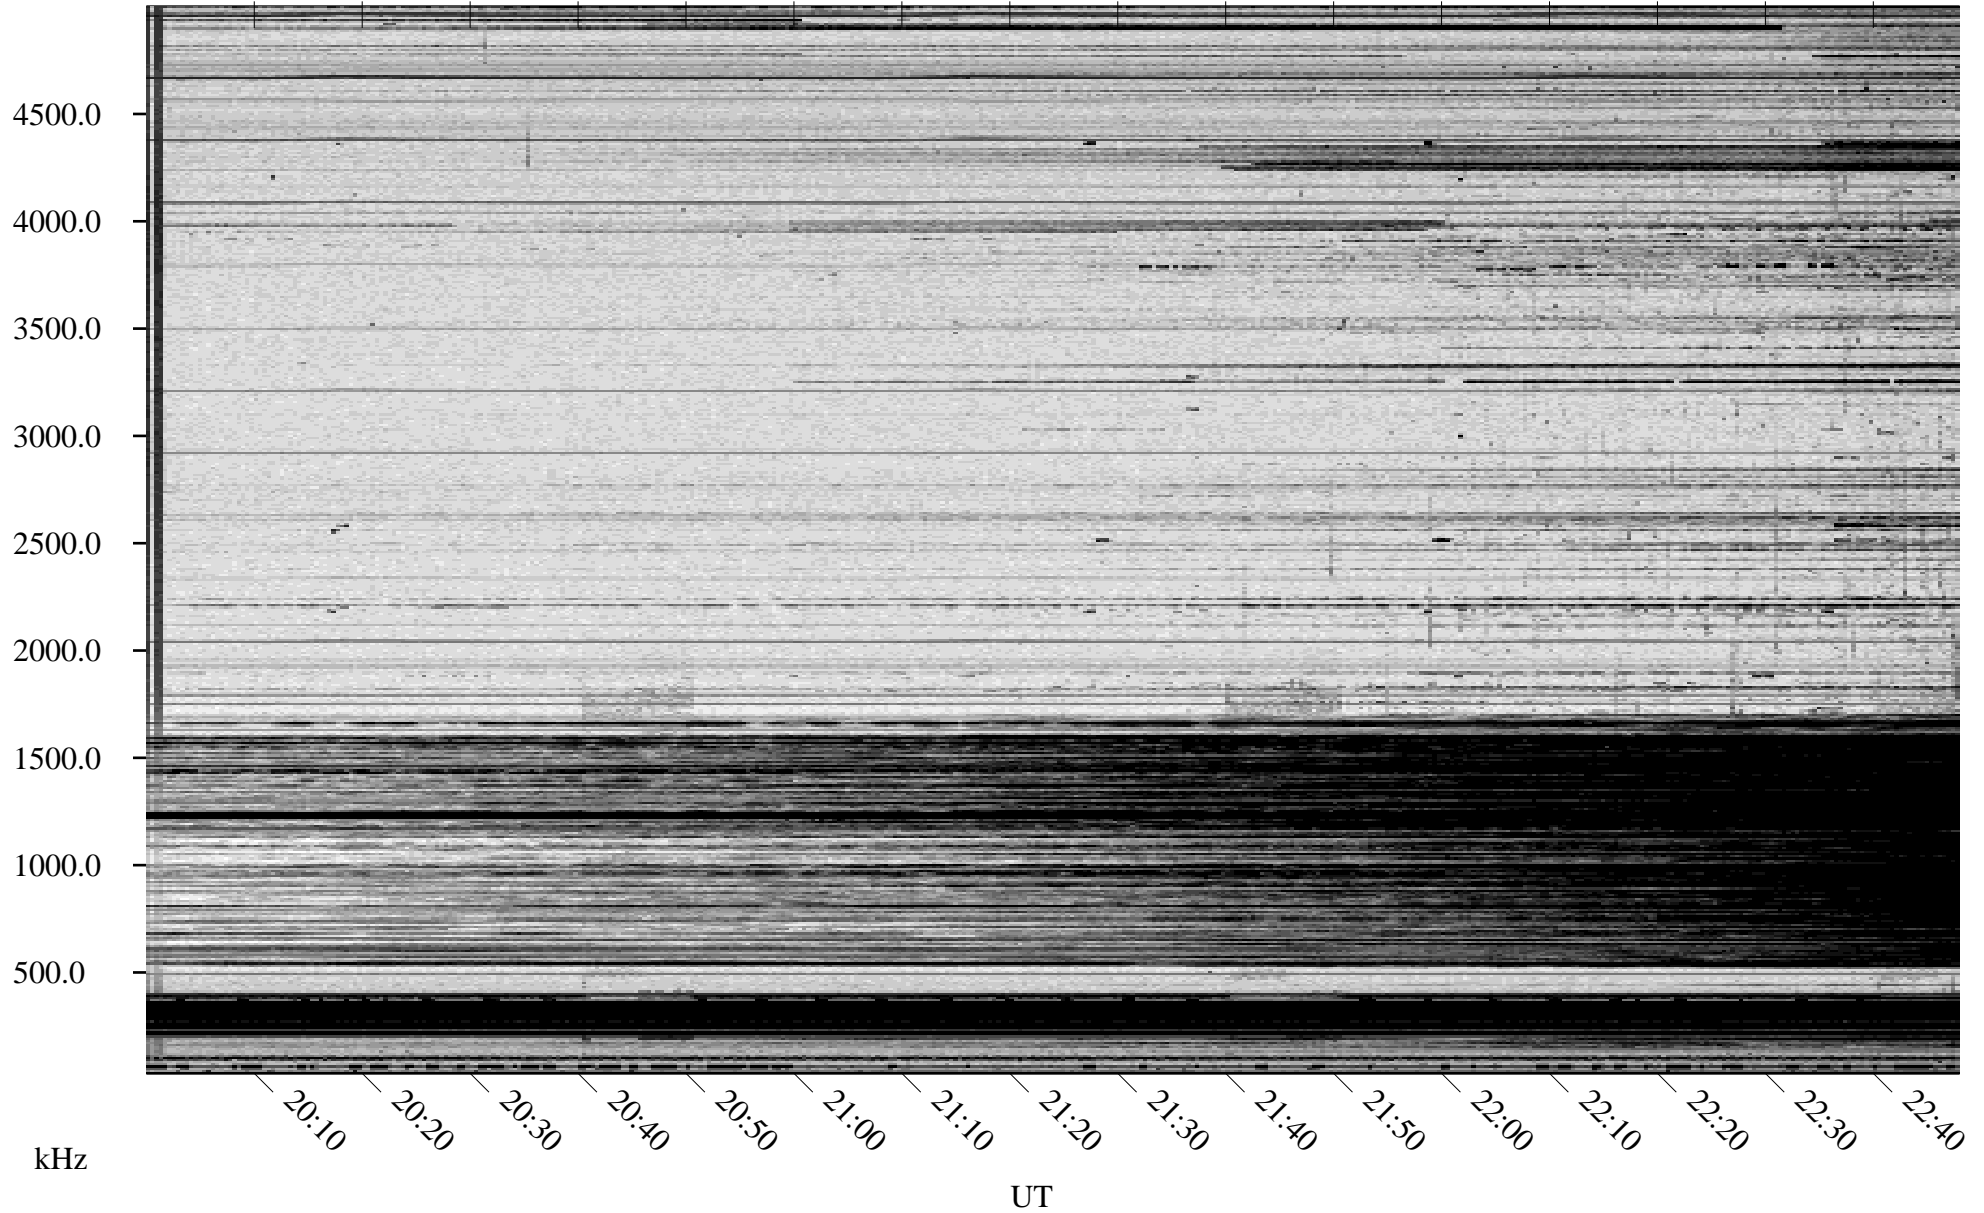

# 10/17/2009 Churchill, Manitoba

Linear Scale    Black = 161    White = 15

ch09290l.r00SUm max\_12

Page 1

# 10/17/2009 Churchill, Manitoba

Linear Scale    Black = 161    White = 15

ch09290l.r00SUm max\_12

Page 2

# 10/18/2009 Churchill, Manitoba

Linear Scale    Black = 161    White = 15

ch09290l.r00SUm max\_12

Page 3

# 10/18/2009 Churchill, Manitoba

Linear Scale    Black = 161    White = 15

ch09290l.r00SUm max\_12

Page 4