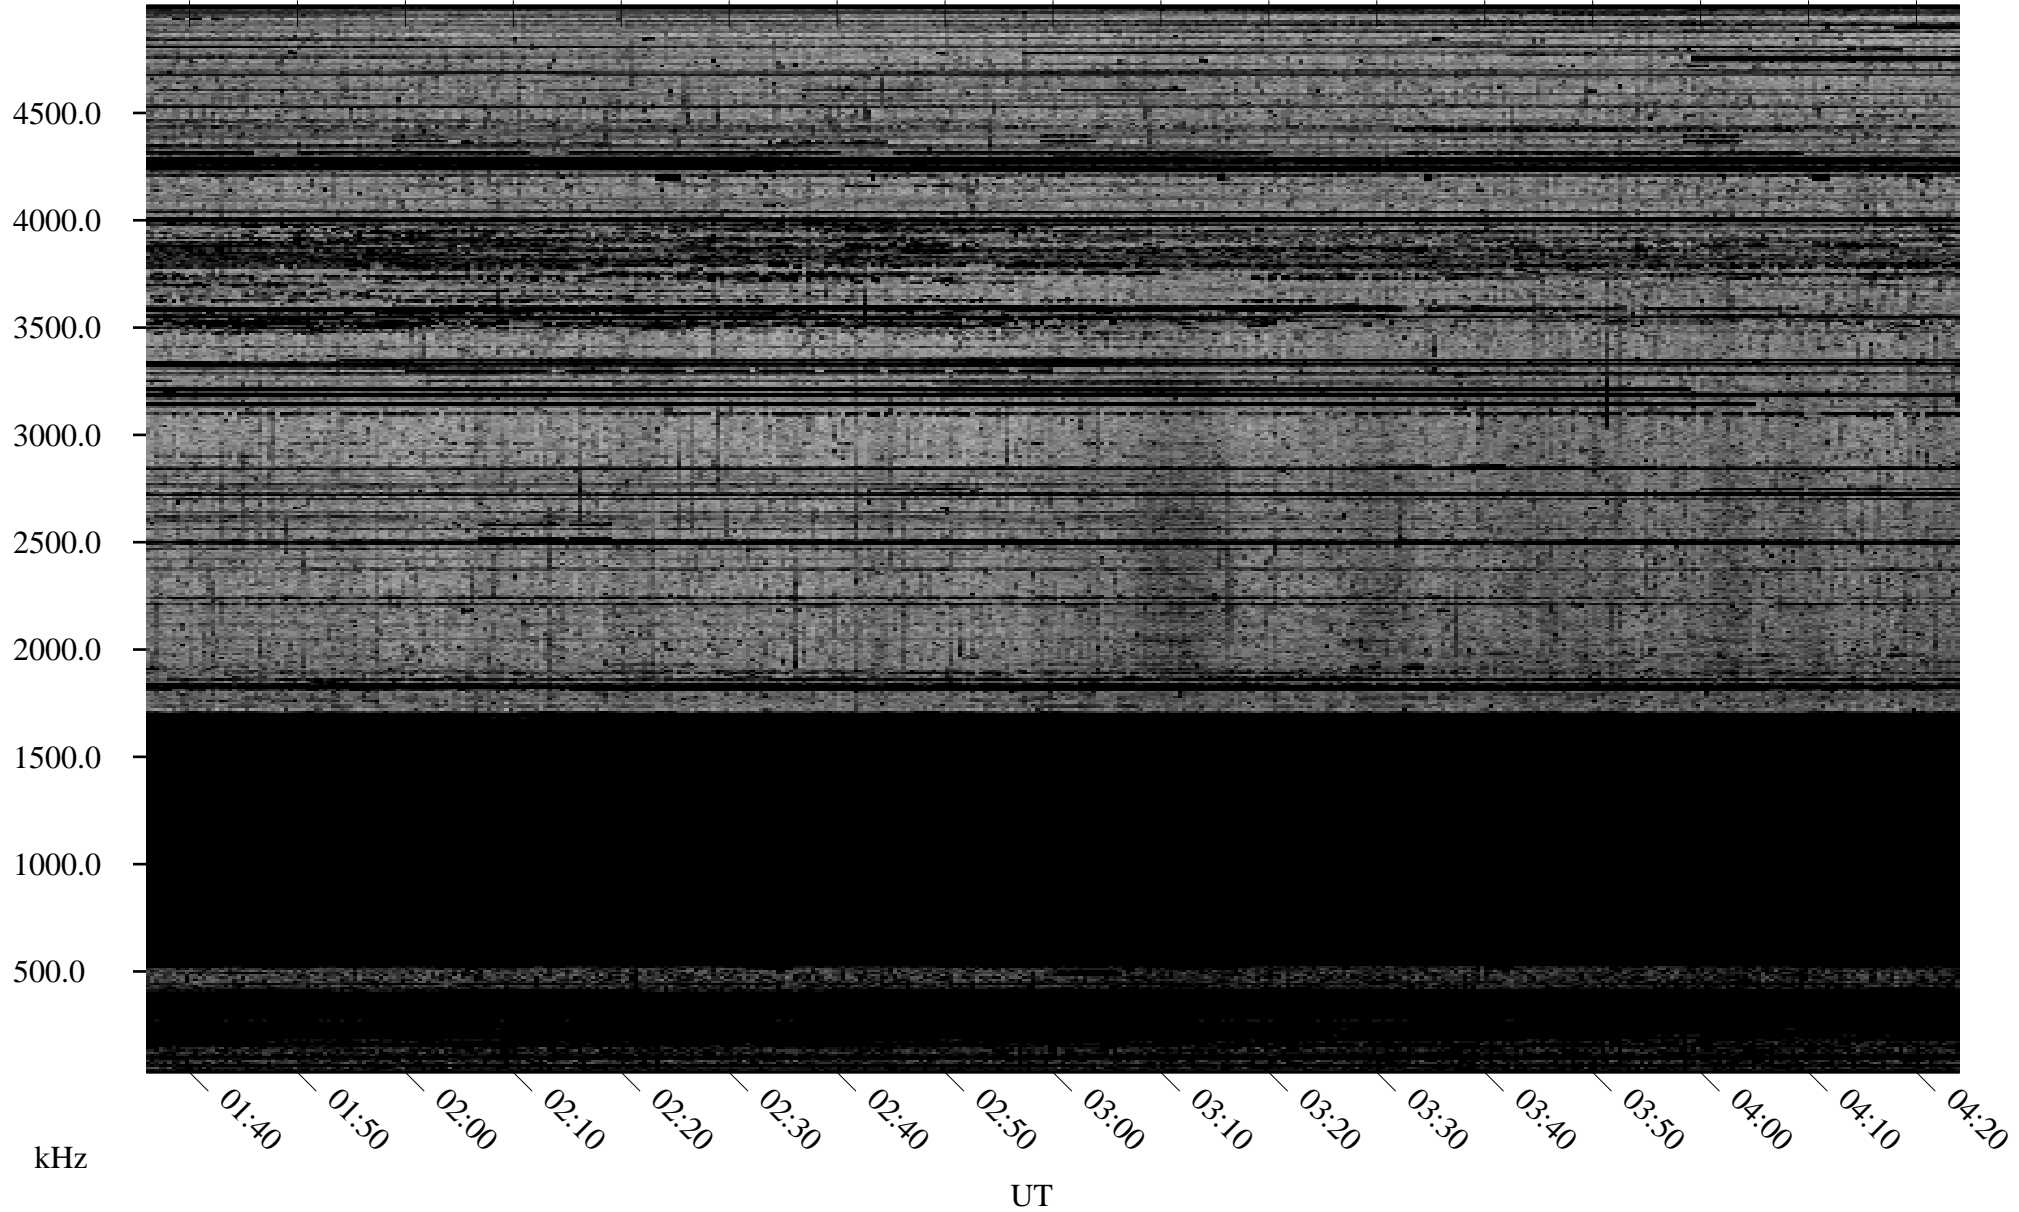

# 10/17/2009 Churchill, Manitoba

Linear Scale    Black = 161    White = 15

ch09290l.r00SUm max\_12

Page 1

# 10/17/2009 Churchill, Manitoba

Linear Scale    Black = 161    White = 15

ch09290l.r00SUm max\_12

Page 2

# 10/18/2009 Churchill, Manitoba

Linear Scale    Black = 161    White = 15

ch09290l.r00SUm max\_12

Page 3

# 10/18/2009 Churchill, Manitoba

Linear Scale    Black = 161    White = 15

ch09290l.r00SUm max\_12

Page 4