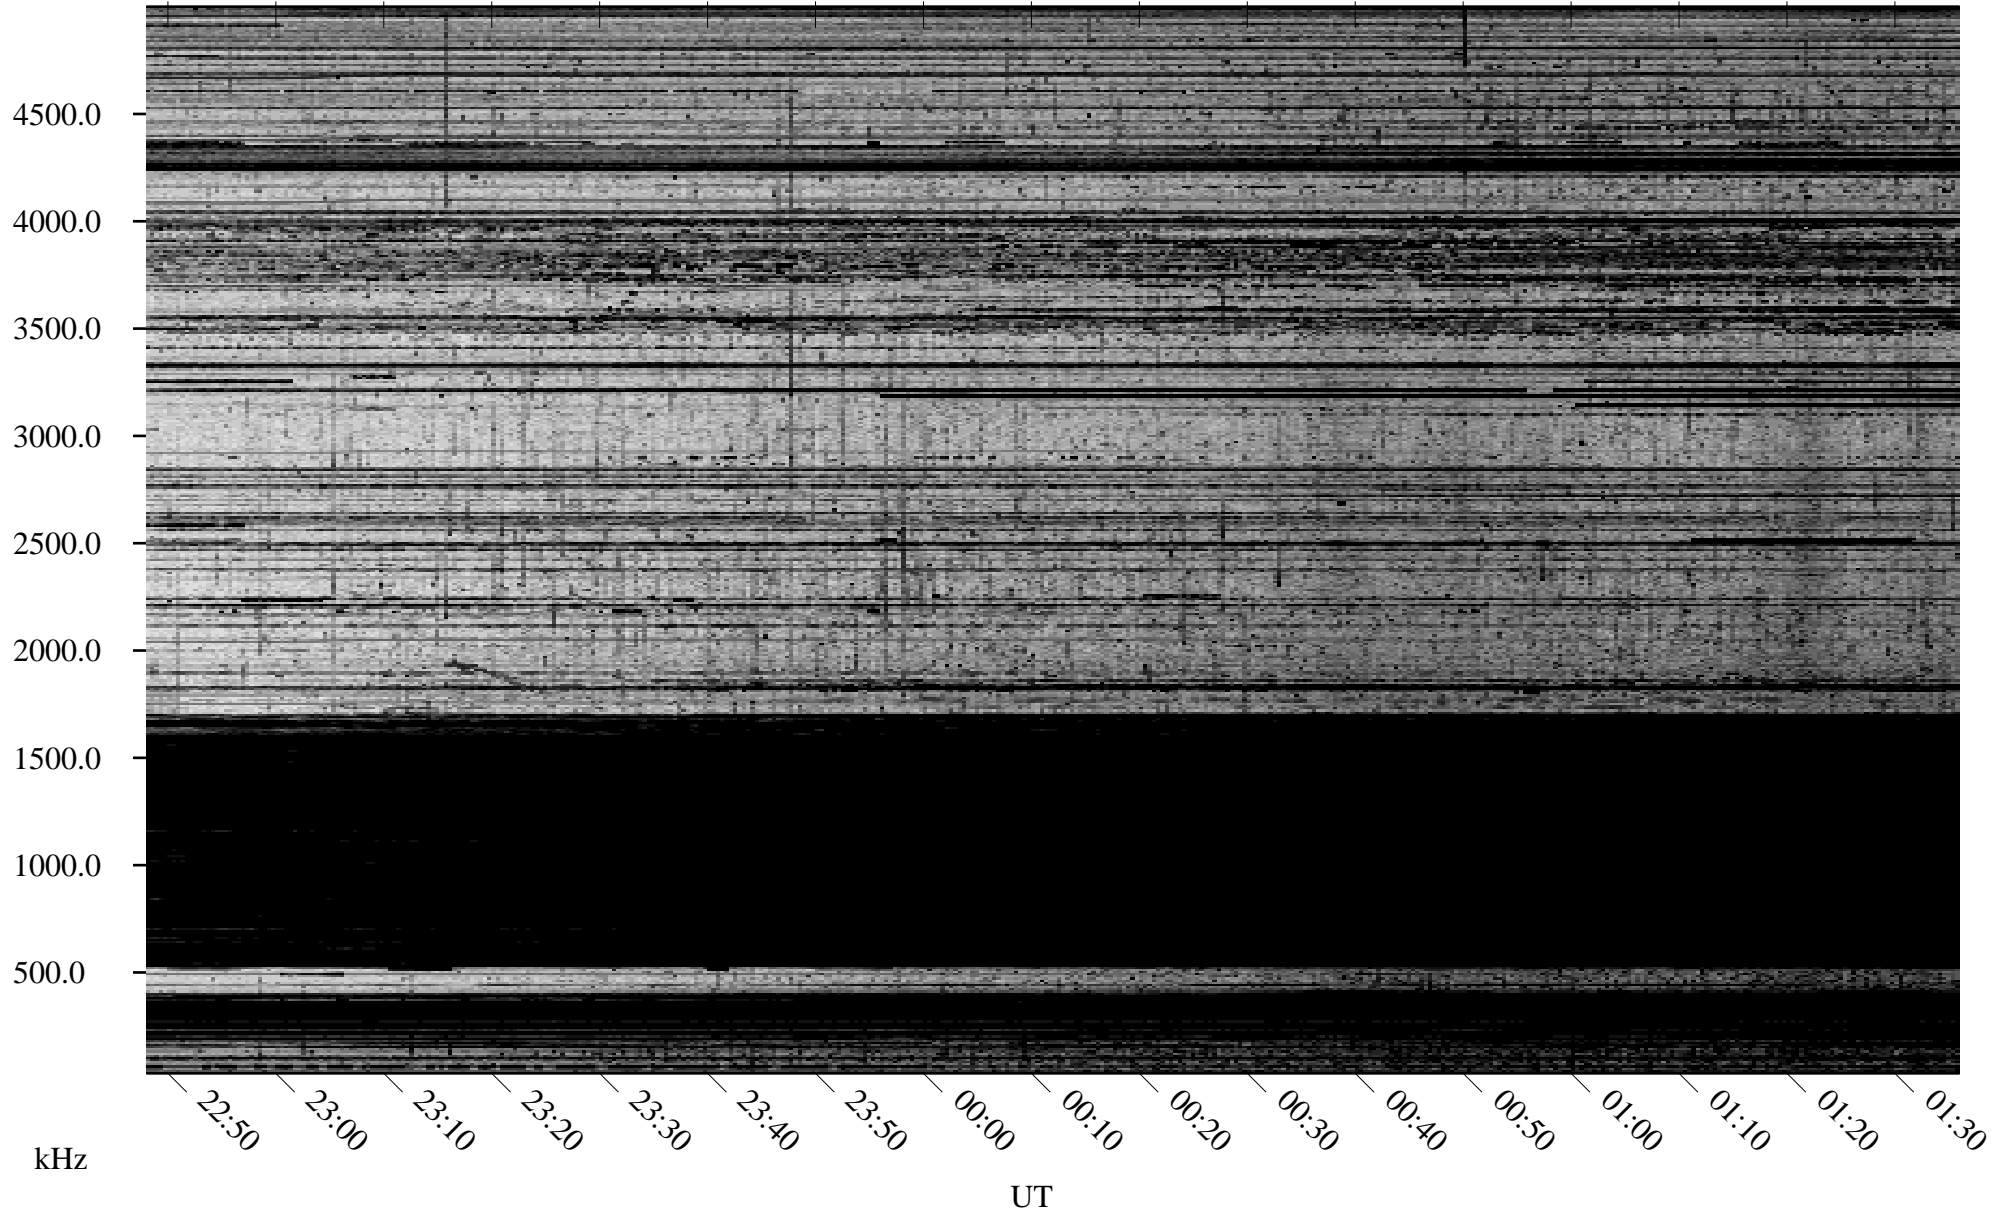

# 10/17/2009 Churchill, Manitoba

Linear Scale    Black = 161    White = 15

ch09290l.r00SUm max\_12

Page 1

# 10/17/2009 Churchill, Manitoba

Linear Scale    Black = 161    White = 15

ch09290l.r00SUm max\_12

Page 2

# 10/18/2009 Churchill, Manitoba

Linear Scale    Black = 161    White = 15

ch09290l.r00SUm max\_12

Page 3

# 10/18/2009 Churchill, Manitoba

Linear Scale    Black = 161    White = 15

ch09290l.r00SUm max\_12

Page 4