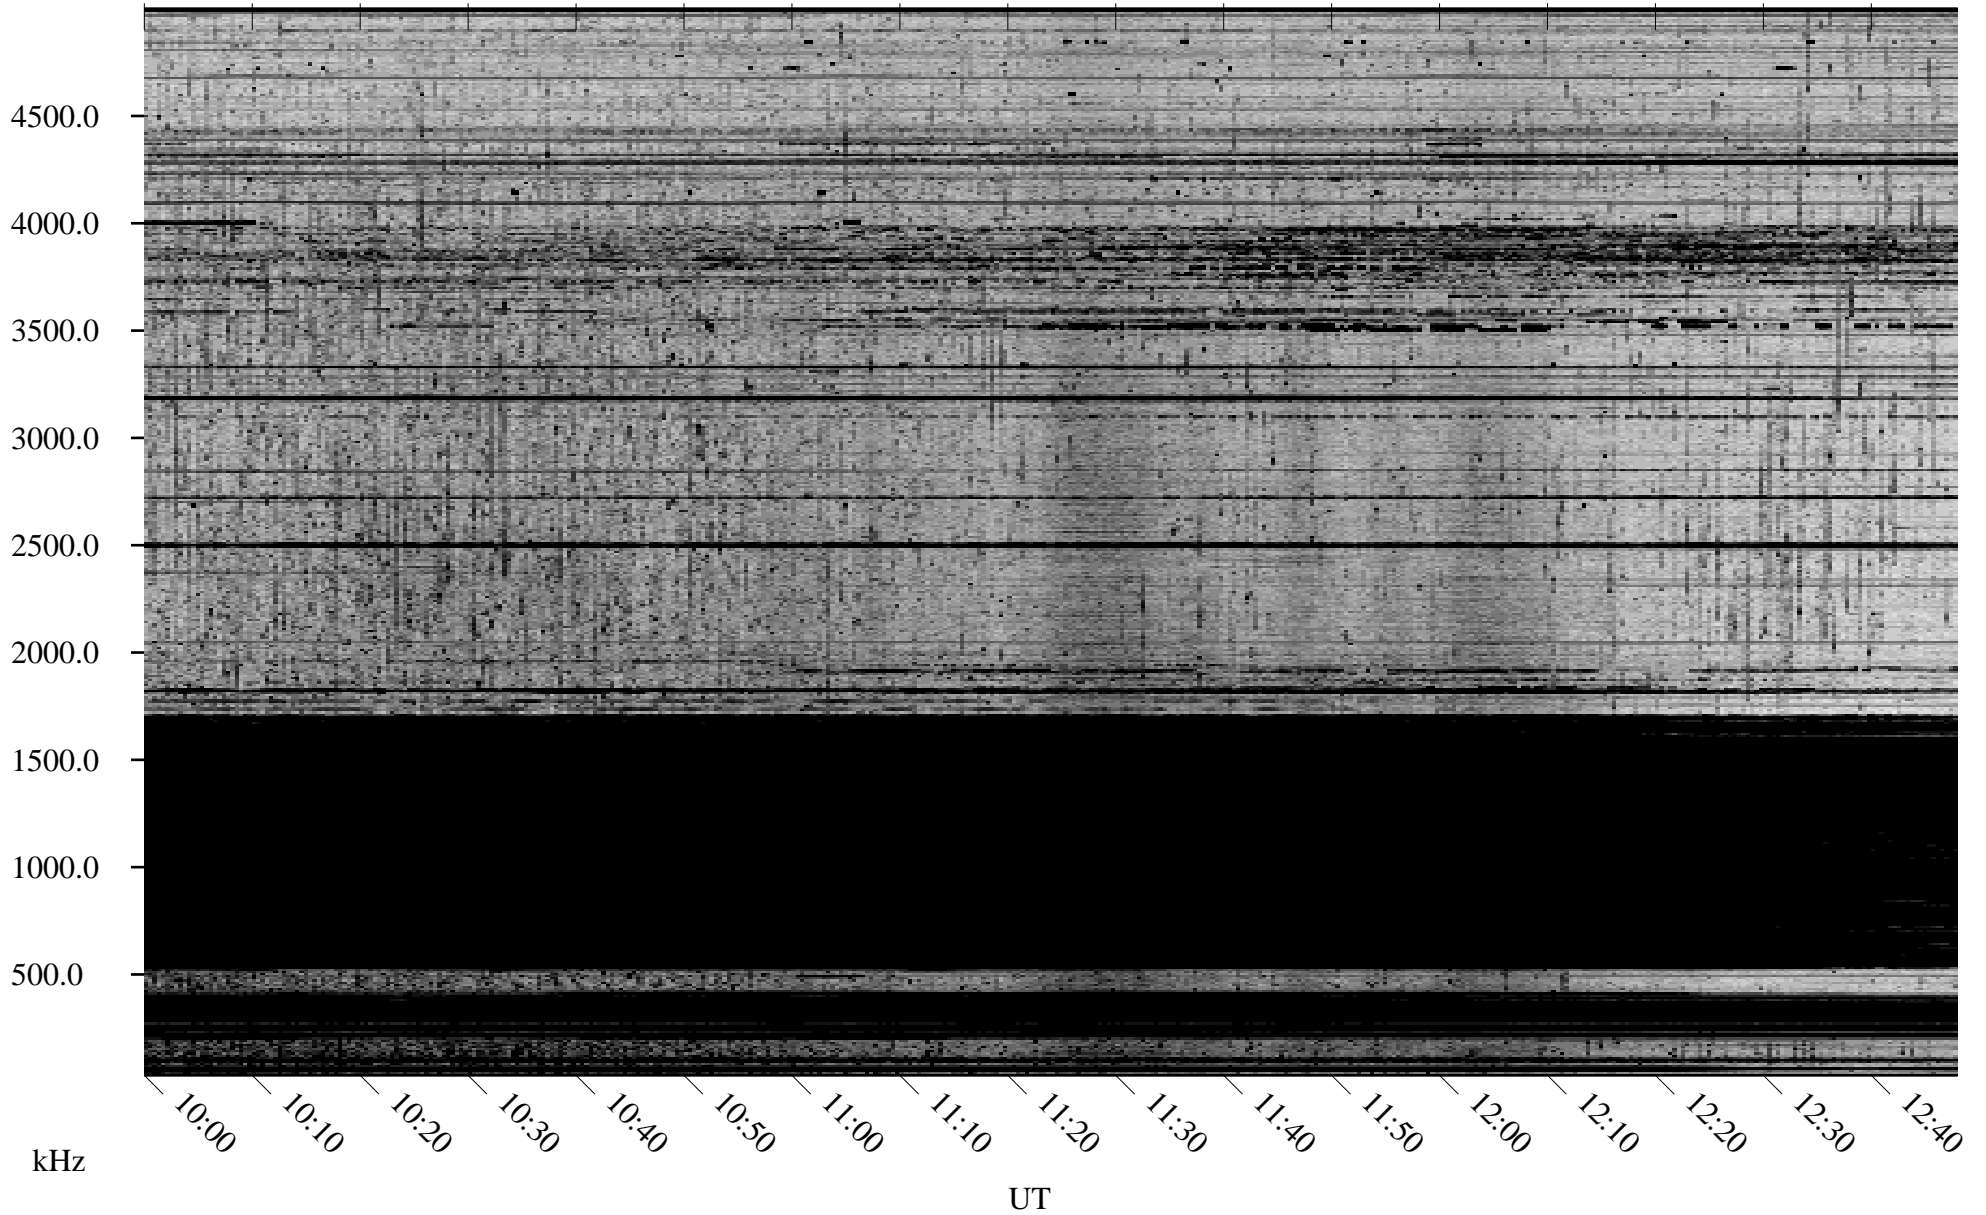

# 10/18/2009 Churchill, Manitoba

Linear Scale    Black = 161    White = 15

ch09290l.r00SUm max\_12

Page 5

# 10/18/2009 Churchill, Manitoba

Linear Scale    Black = 161    White = 15

ch09290l.r00SUm max\_12

Page 6