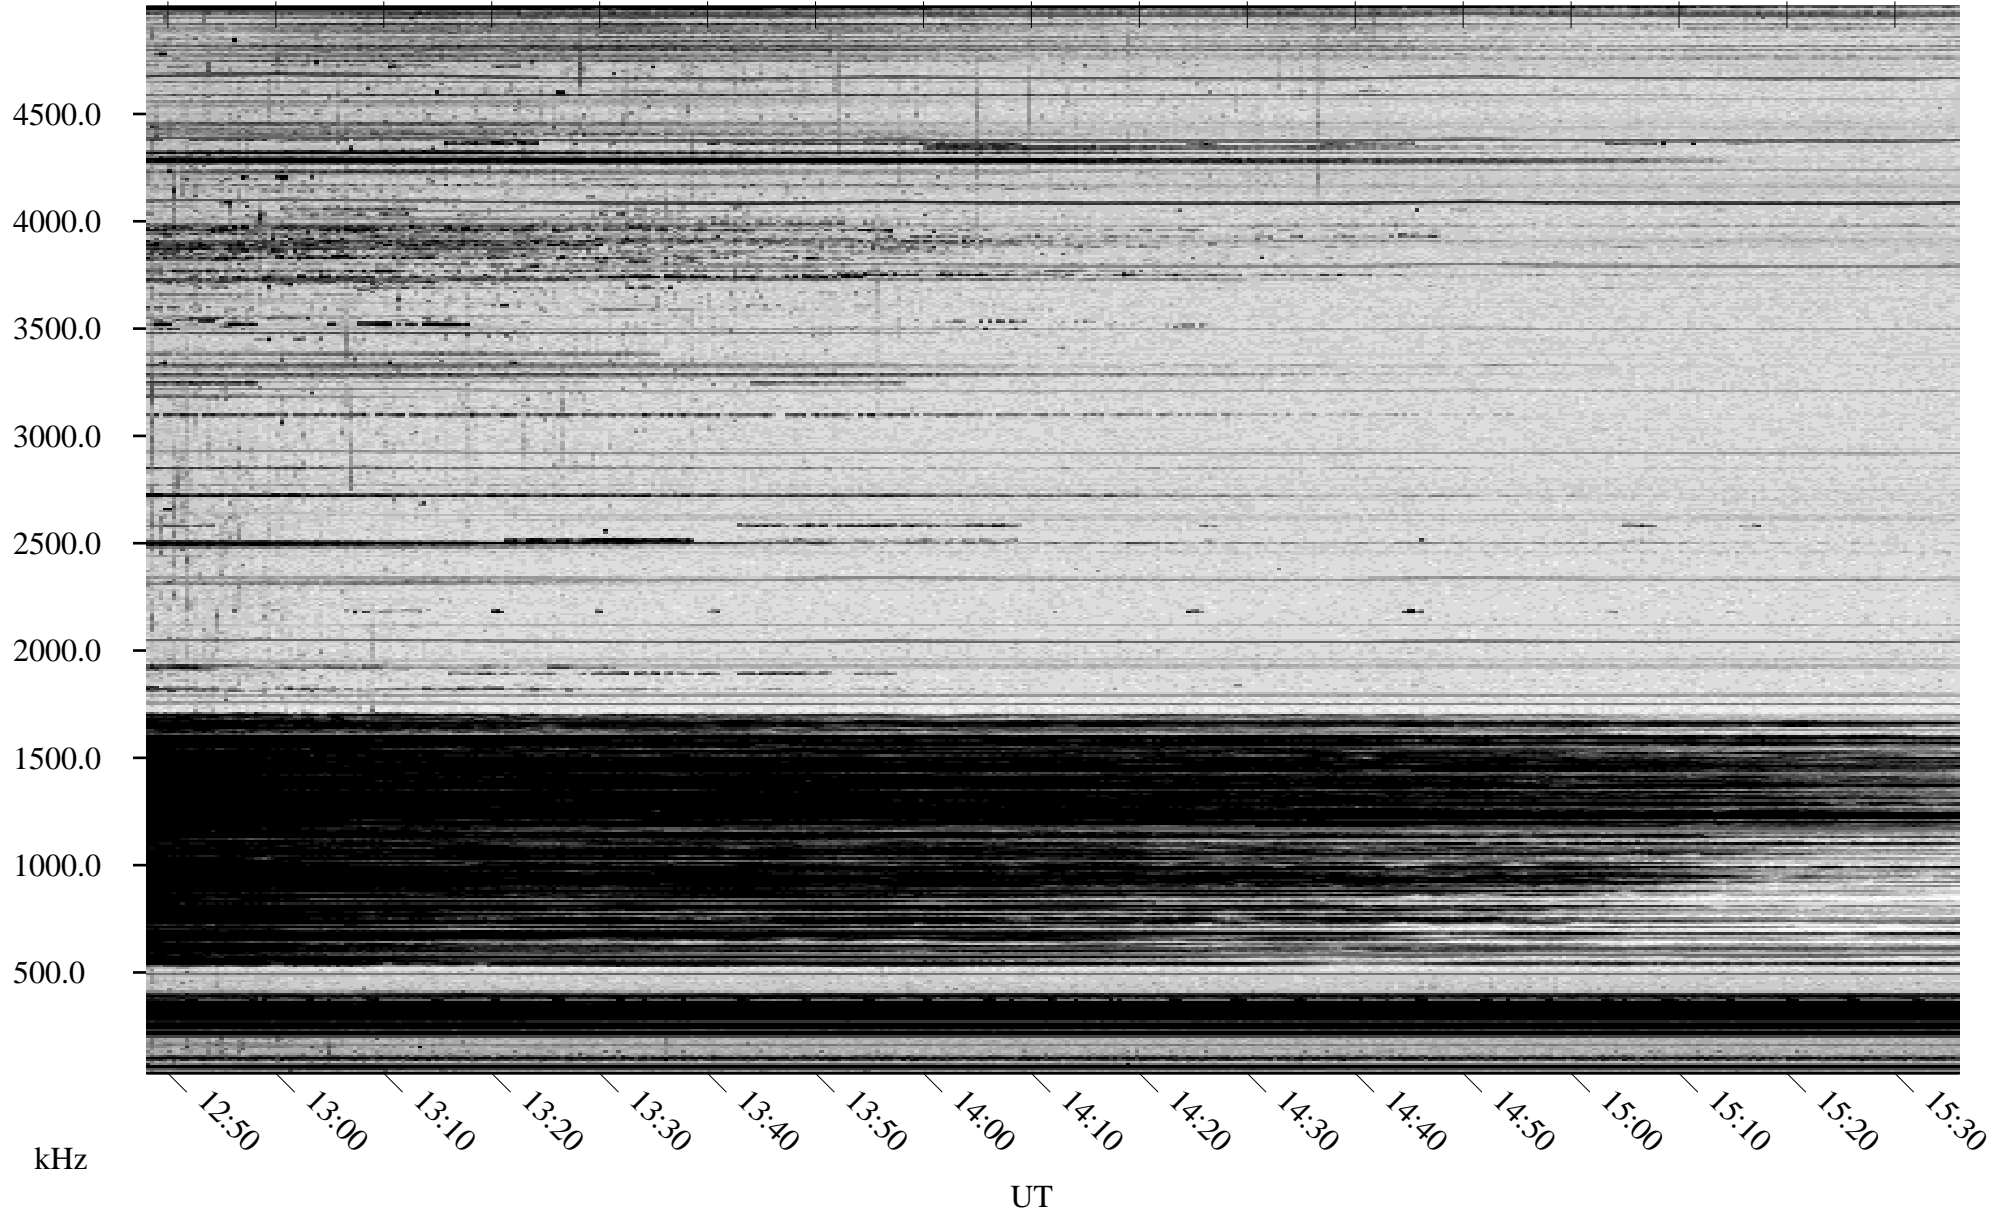

# 10/18/2009 Churchill, Manitoba

Linear Scale    Black = 161    White = 15

ch09290l.r00SUm max\_12

Page 6

# 10/18/2009 Churchill, Manitoba

Linear Scale    Black = 161    White = 15

ch09290l.r00SUm max\_12

Page 7