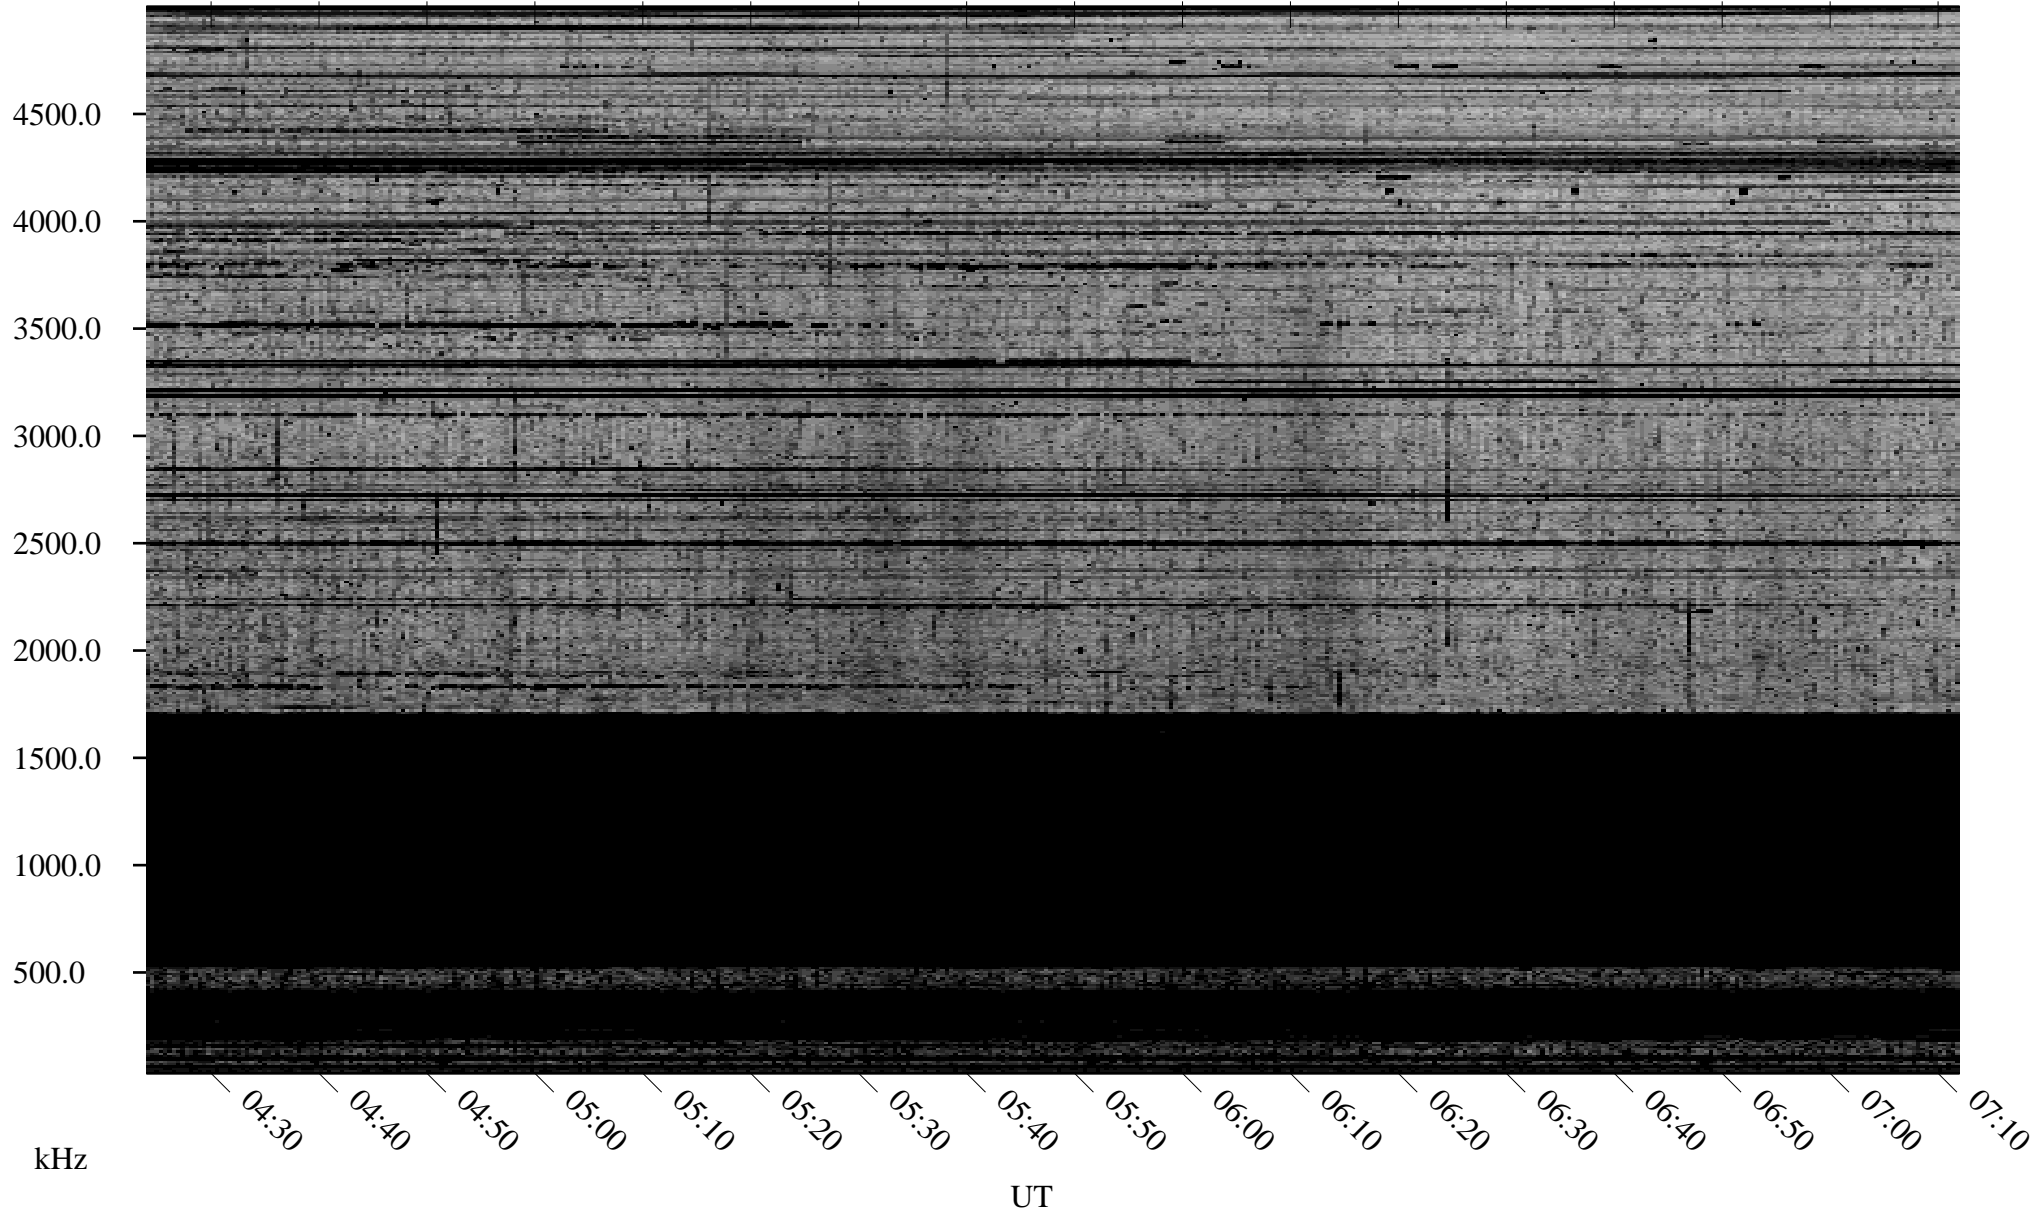

10/18/2009 Churchill, Manitoba

Linear Scale Black = 161 White = 15

ch092911.r00SUm max_12

Page 1

10/18/2009 Churchill, Manitoba

Linear Scale Black = 161 White = 15

ch092911.r00SUm max_12

Page 2

10/19/2009 Churchill, Manitoba

Linear Scale Black = 161 White = 15

ch092911.r00SUm max_12

Page 3

10/19/2009 Churchill, Manitoba

Linear Scale Black = 161 White = 15

ch092911.r00SUm max_12

Page 4

10/19/2009 Churchill, Manitoba

Linear Scale Black = 161 White = 15

ch092911.r00SUm max_12

Page 5

10/19/2009 Churchill, Manitoba

Linear Scale Black = 161 White = 15

ch092911.r00SUm max_12

Page 6

10/19/2009 Churchill, Manitoba

Linear Scale Black = 161 White = 15

ch092911.r00SUm max_12

Page 7

10/19/2009 Churchill, Manitoba

Linear Scale Black = 161 White = 15

ch092911.r00SUm max_12