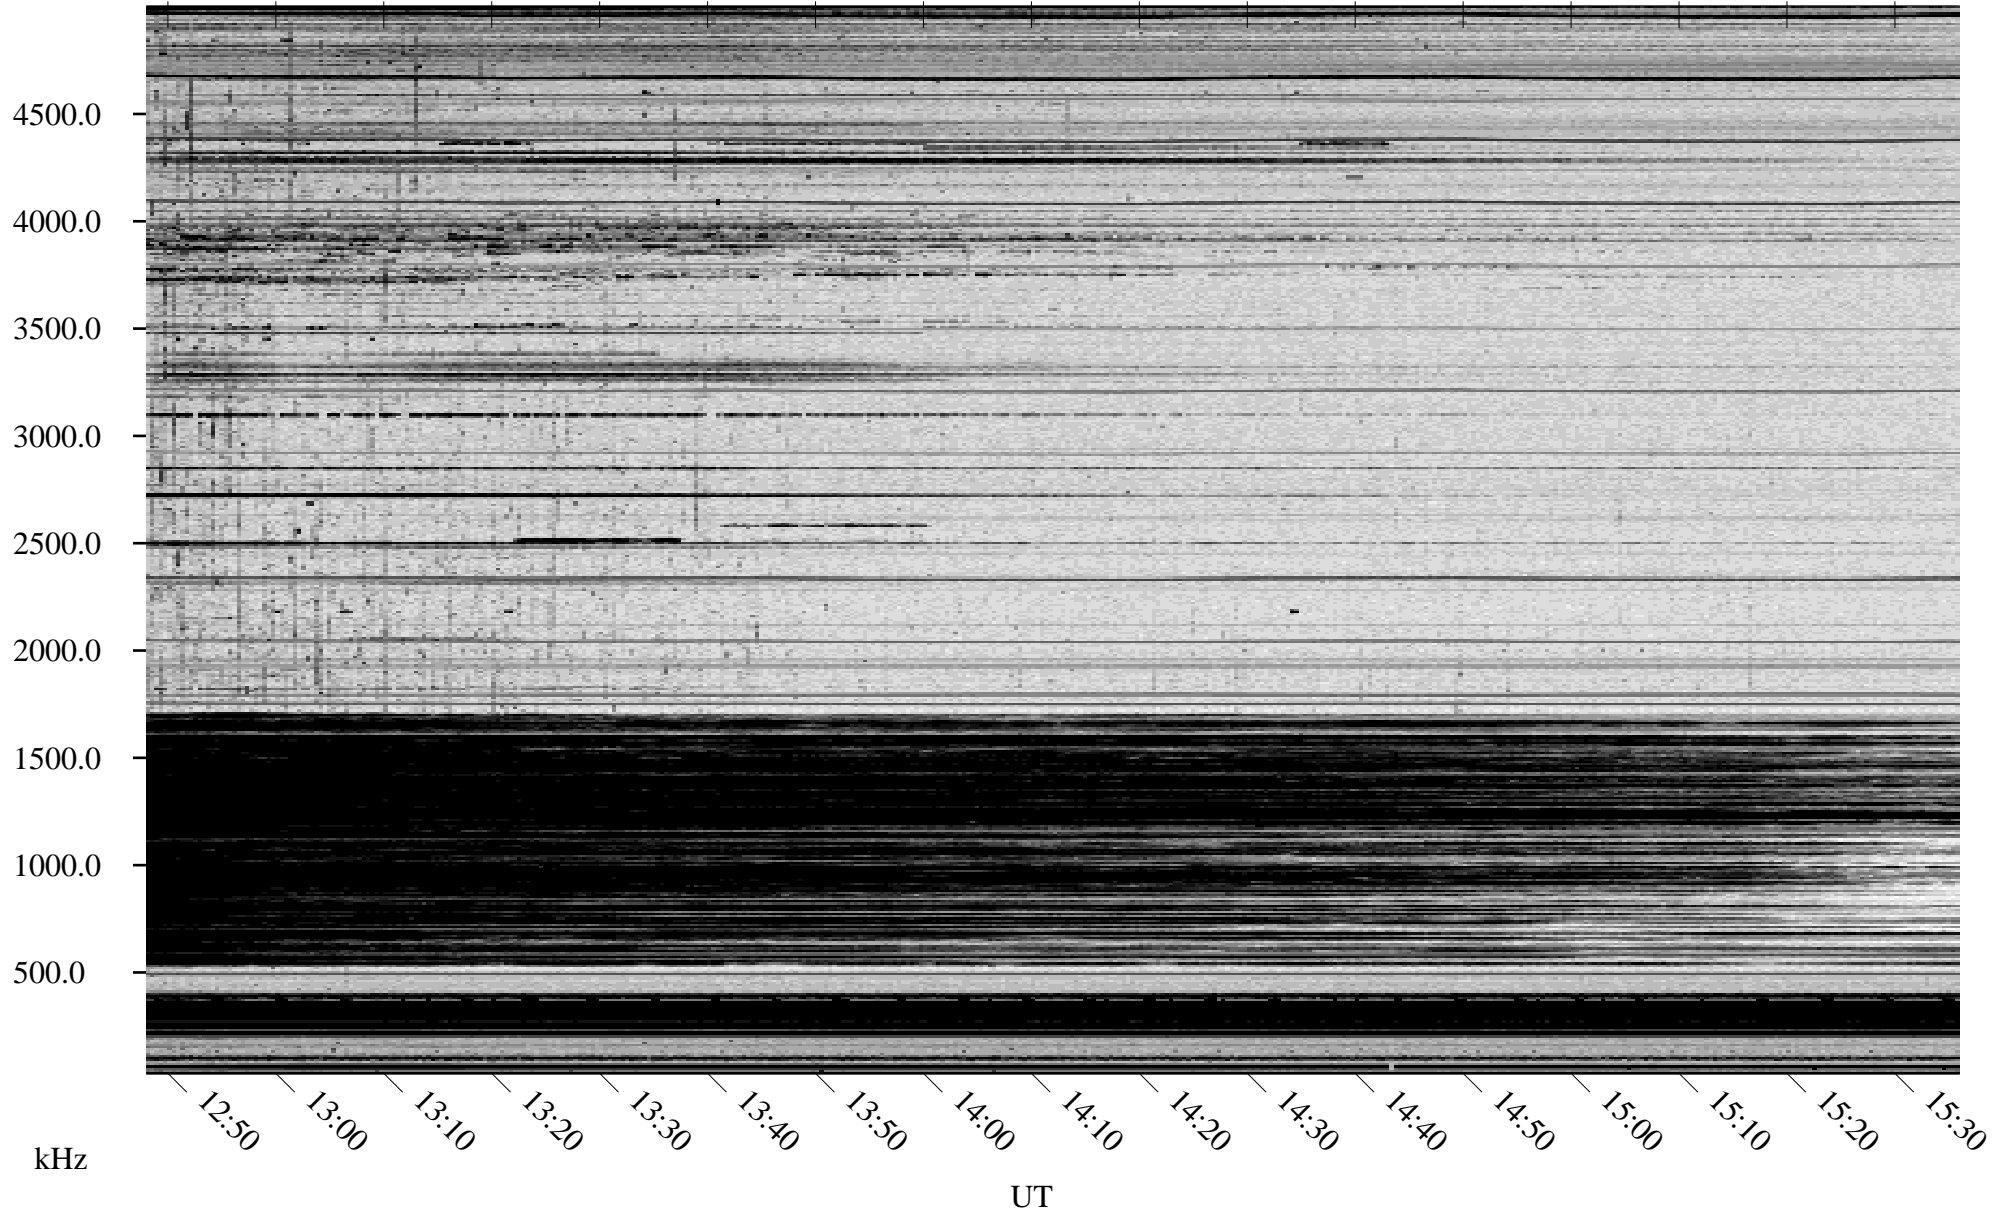

10/18/2009 Churchill, Manitoba

Linear Scale Black = 161 White = 15

ch092911.r00SUm max_12

Page 1

10/18/2009 Churchill, Manitoba

Linear Scale Black = 161 White = 15

ch092911.r00SUm max_12

Page 2

10/19/2009 Churchill, Manitoba

Linear Scale Black = 161 White = 15

ch092911.r00SUm max_12

Page 3

10/19/2009 Churchill, Manitoba

Linear Scale Black = 161 White = 15

ch092911.r00SUm max_12

Page 4

10/19/2009 Churchill, Manitoba

Linear Scale Black = 161 White = 15

ch092911.r00SUm max_12

Page 5

10/19/2009 Churchill, Manitoba

Linear Scale Black = 161 White = 15

ch092911.r00SUm max_12

Page 6

10/19/2009 Churchill, Manitoba

Linear Scale Black = 161 White = 15

ch092911.r00SUm max_12

Page 7

10/19/2009 Churchill, Manitoba

Linear Scale Black = 161 White = 15

ch092911.r00SUm max_12