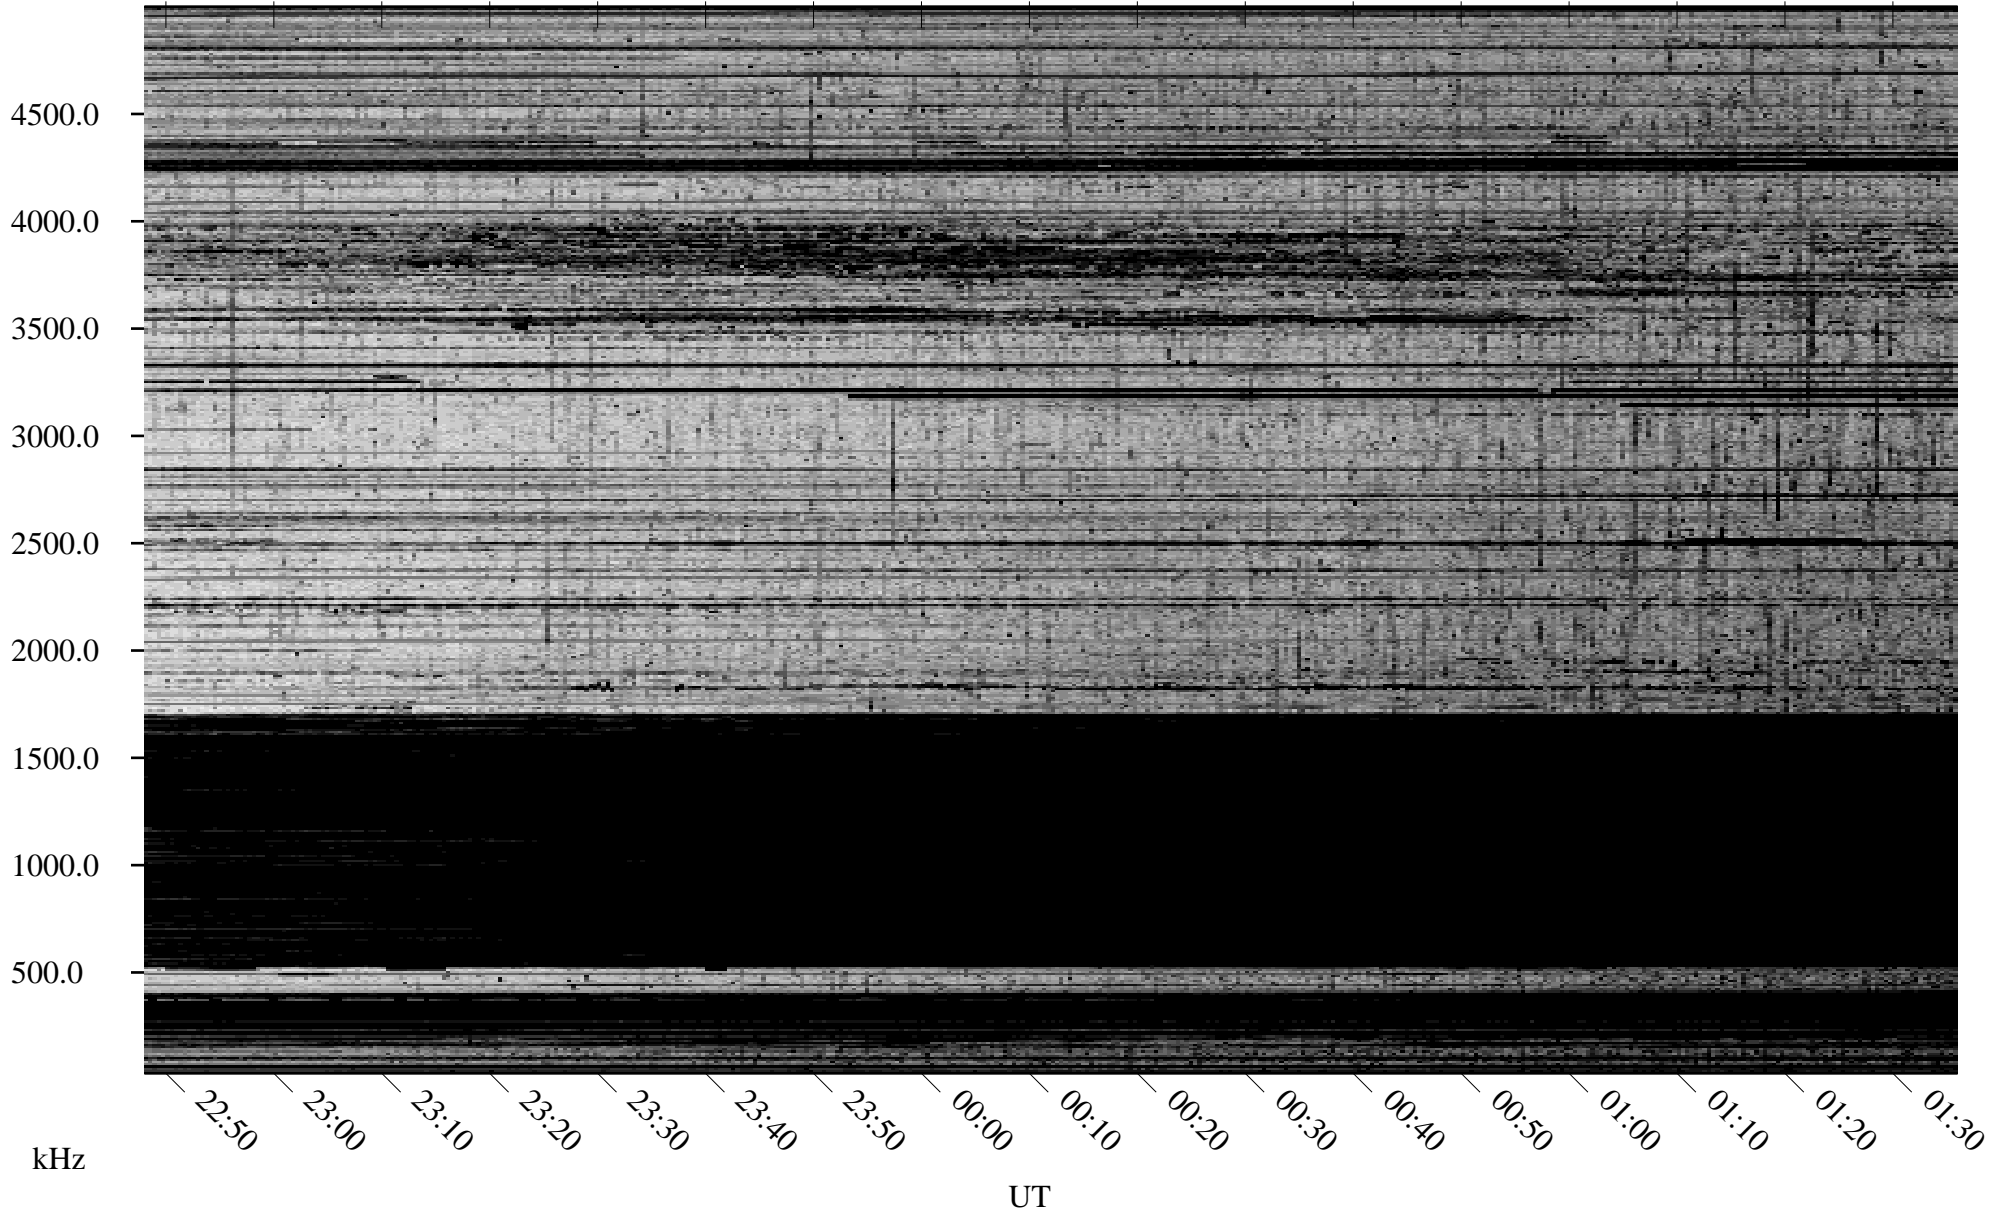

10/18/2009 Churchill, Manitoba

Linear Scale Black = 161 White = 15

ch092911.r00SUm max_12

Page 1

10/18/2009 Churchill, Manitoba

Linear Scale Black = 161 White = 15

ch092911.r00SUm max_12

Page 2

10/19/2009 Churchill, Manitoba

Linear Scale Black = 161 White = 15

ch092911.r00SUm max_12

Page 3

10/19/2009 Churchill, Manitoba

Linear Scale Black = 161 White = 15

ch092911.r00SUm max_12

Page 4

10/19/2009 Churchill, Manitoba

Linear Scale Black = 161 White = 15

ch092911.r00SUm max_12

Page 5

10/19/2009 Churchill, Manitoba

Linear Scale Black = 161 White = 15

ch092911.r00SUm max_12

Page 6

10/19/2009 Churchill, Manitoba

Linear Scale Black = 161 White = 15

ch092911.r00SUm max_12

Page 7

10/19/2009 Churchill, Manitoba

Linear Scale Black = 161 White = 15

ch092911.r00SUm max_12