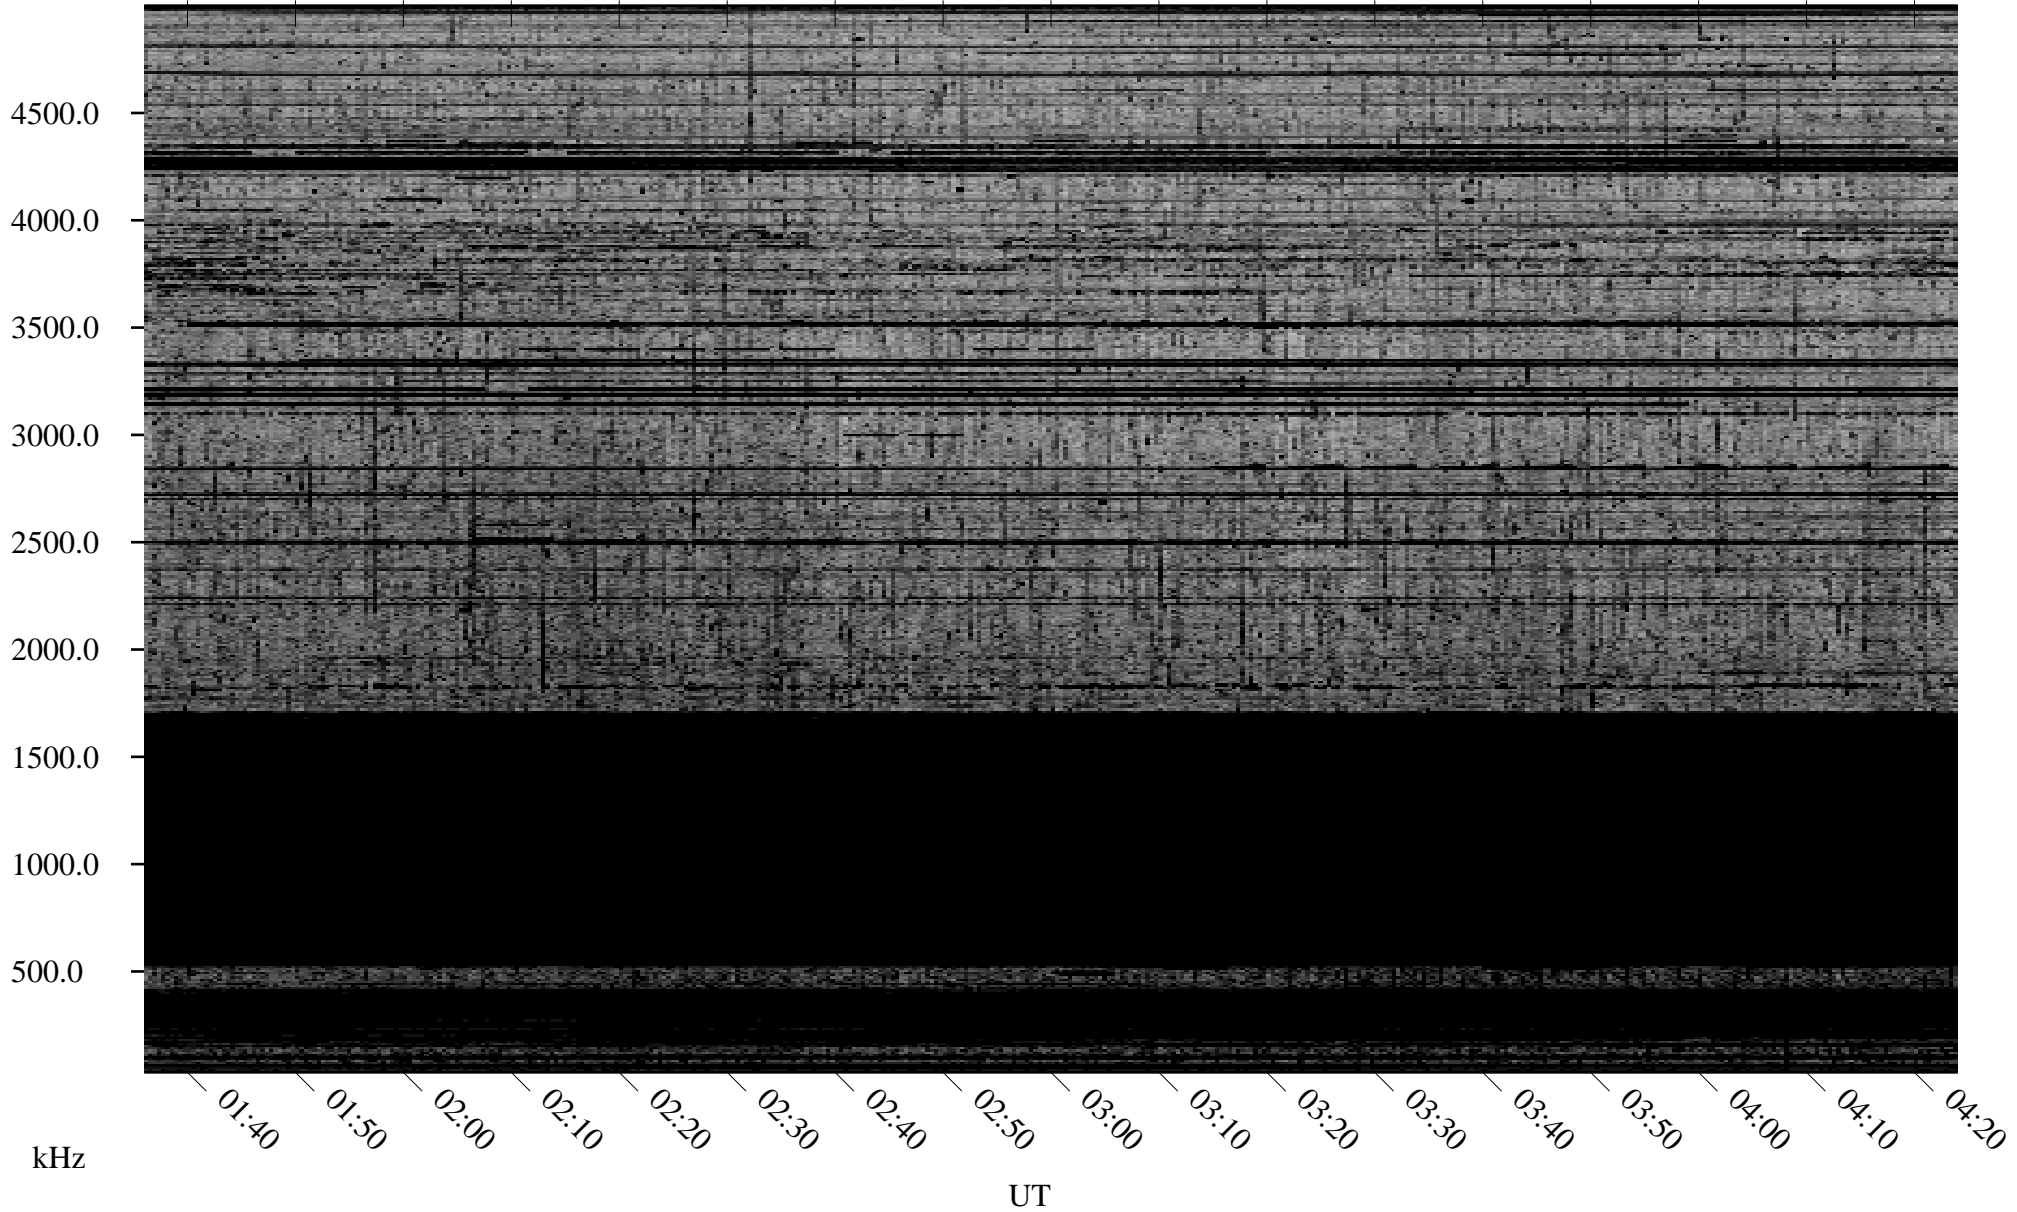

10/18/2009 Churchill, Manitoba

Linear Scale Black = 161 White = 15

ch092911.r00SUm max_12

Page 1

10/18/2009 Churchill, Manitoba

Linear Scale Black = 161 White = 15

ch092911.r00SUm max_12

Page 2

10/19/2009 Churchill, Manitoba

Linear Scale Black = 161 White = 15

ch092911.r00SUm max_12

Page 3

10/19/2009 Churchill, Manitoba

Linear Scale Black = 161 White = 15

ch092911.r00SUm max_12

Page 4

10/19/2009 Churchill, Manitoba

Linear Scale Black = 161 White = 15

ch092911.r00SUm max_12

Page 5

10/19/2009 Churchill, Manitoba

Linear Scale Black = 161 White = 15

ch092911.r00SUm max_12

Page 6

10/19/2009 Churchill, Manitoba

Linear Scale Black = 161 White = 15

ch092911.r00SUm max_12

Page 7

10/19/2009 Churchill, Manitoba

Linear Scale Black = 161 White = 15

ch092911.r00SUm max_12