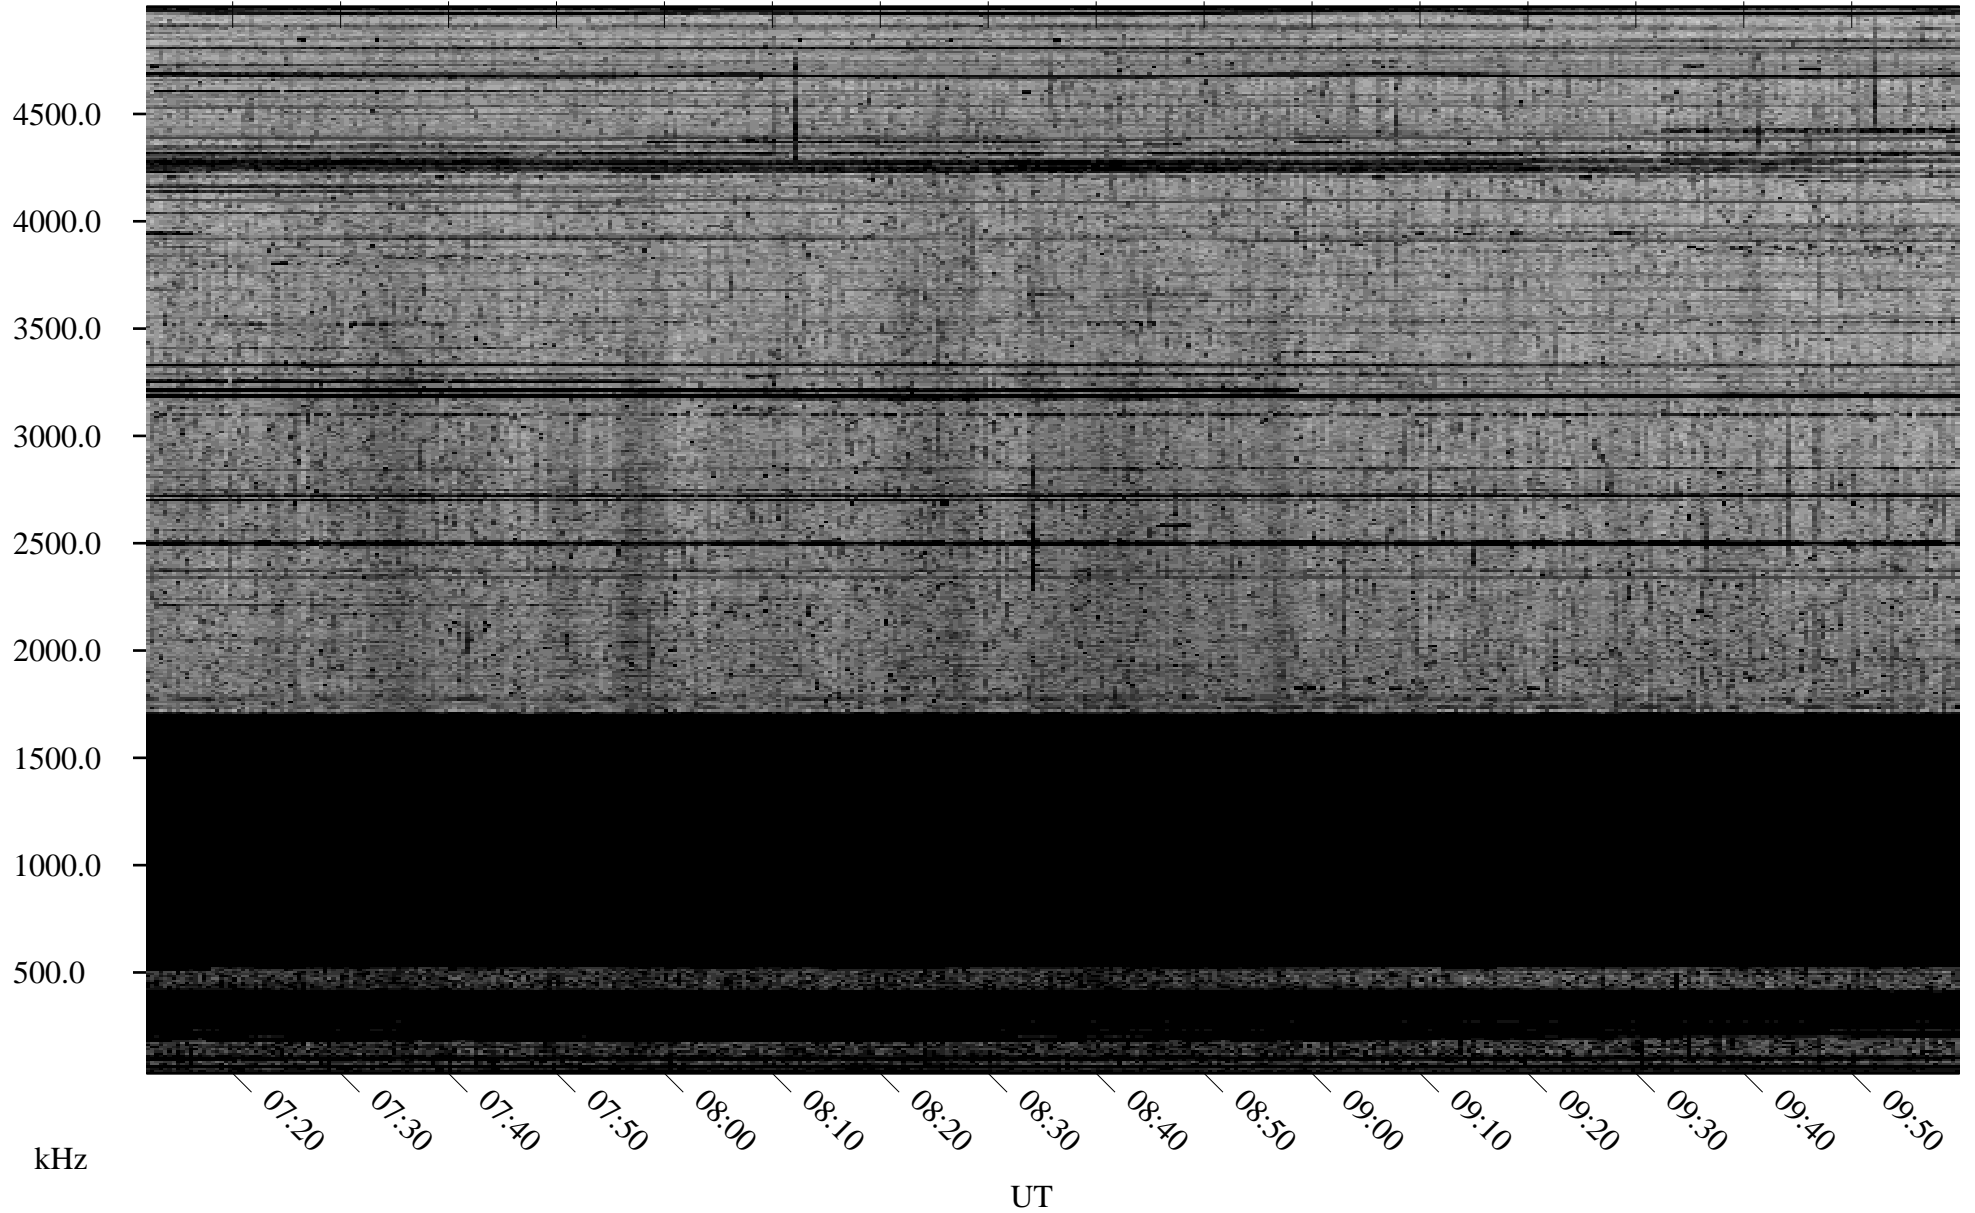

10/18/2009 Churchill, Manitoba

Linear Scale Black = 161 White = 15

ch092911.r00SUm max_12

Page 1

10/18/2009 Churchill, Manitoba

Linear Scale Black = 161 White = 15

ch092911.r00SUm max_12

Page 2

10/19/2009 Churchill, Manitoba

Linear Scale Black = 161 White = 15

ch092911.r00SUm max_12

Page 3

10/19/2009 Churchill, Manitoba

Linear Scale Black = 161 White = 15

ch092911.r00SUm max_12

Page 4

10/19/2009 Churchill, Manitoba

Linear Scale Black = 161 White = 15

ch092911.r00SUm max_12

Page 5

10/19/2009 Churchill, Manitoba

Linear Scale Black = 161 White = 15

ch092911.r00SUm max_12

Page 6

10/19/2009 Churchill, Manitoba

Linear Scale Black = 161 White = 15

ch092911.r00SUm max_12

Page 7

10/19/2009 Churchill, Manitoba

Linear Scale Black = 161 White = 15

ch092911.r00SUm max_12