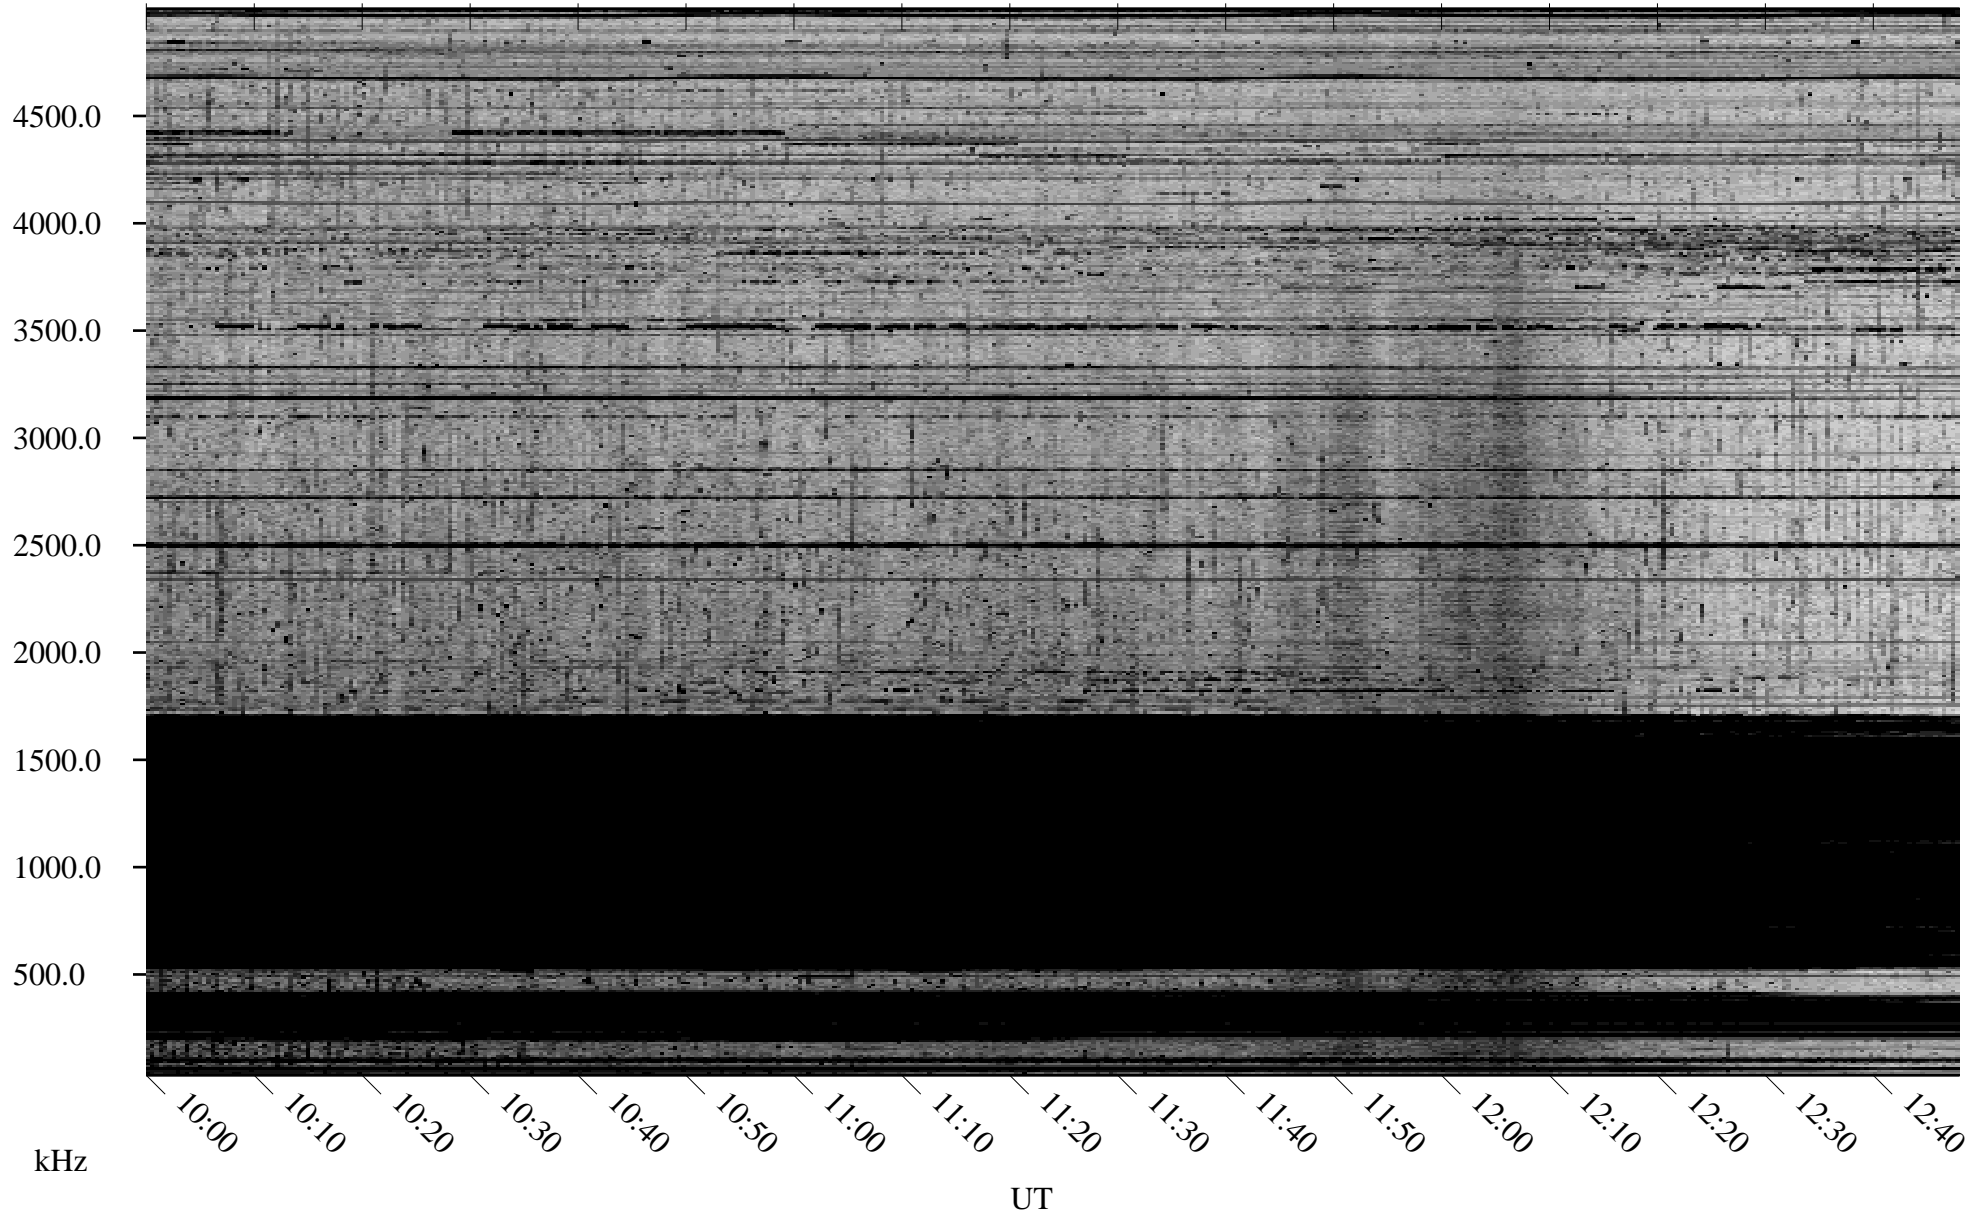

10/19/2009 Churchill, Manitoba

Linear Scale Black = 161 White = 15

ch092911.r00SUm max_12

Page 3

10/19/2009 Churchill, Manitoba

Linear Scale Black = 161 White = 15

ch092911.r00SUm max_12

Page 4

10/19/2009 Churchill, Manitoba

Linear Scale Black = 161 White = 15

ch092911.r00SUm max_12

Page 5

10/19/2009 Churchill, Manitoba

Linear Scale Black = 161 White = 15

ch092911.r00SUm max_12

Page 6

10/19/2009 Churchill, Manitoba

Linear Scale Black = 161 White = 15

ch092911.r00SUm max_12

Page 7

10/19/2009 Churchill, Manitoba

Linear Scale Black = 161 White = 15

ch092911.r00SUm max_12