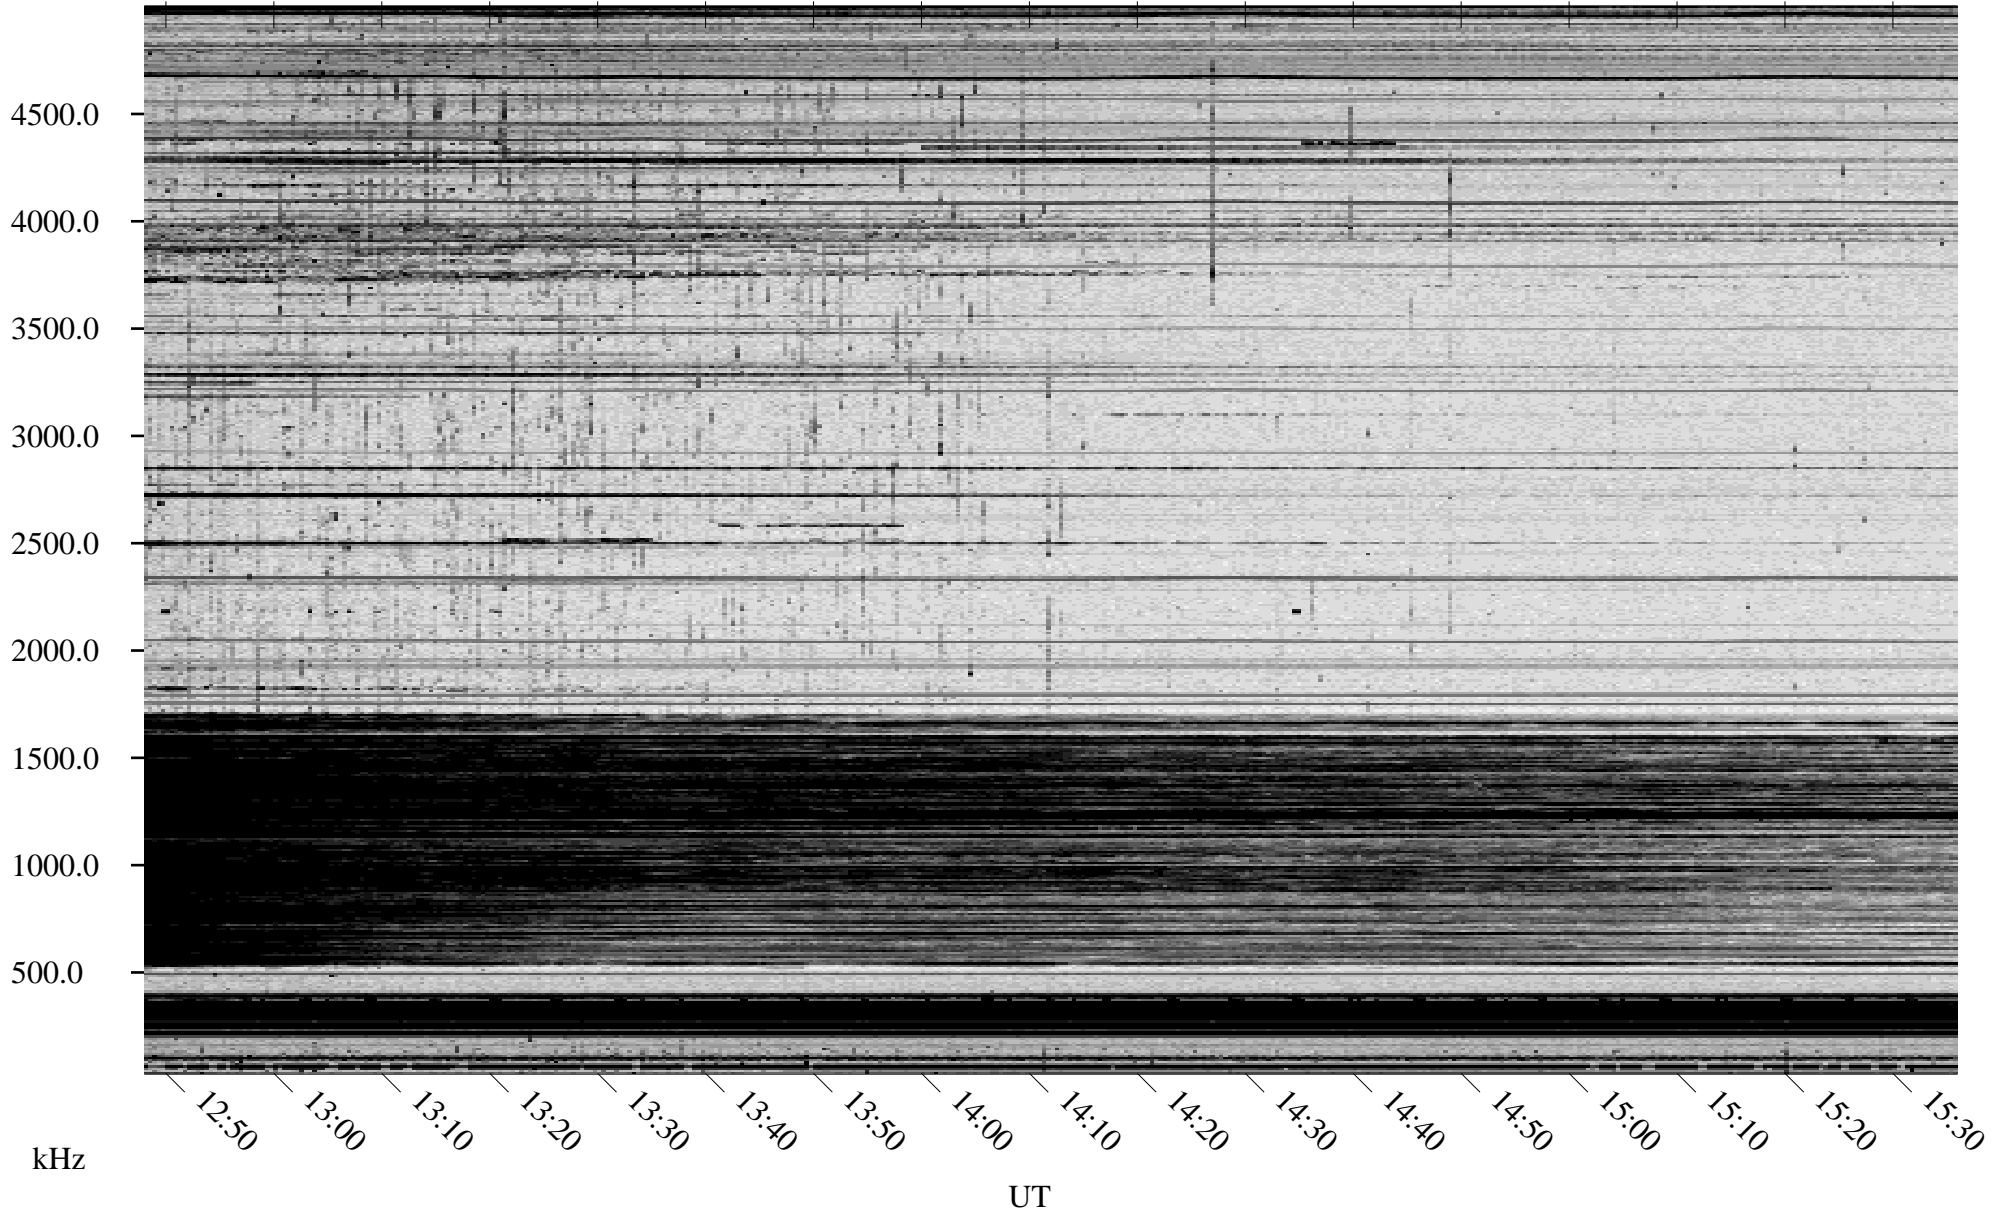

10/19/2009 Churchill, Manitoba

Linear Scale Black = 161 White = 15

ch09292l.r00SUm max_12

Page 1

10/19/2009 Churchill, Manitoba

Linear Scale Black = 161 White = 15

ch09292l.r00SUm max_12

Page 2

10/20/2009 Churchill, Manitoba

Linear Scale Black = 161 White = 15

ch09292l.r00SUm max_12

Page 3

10/20/2009 Churchill, Manitoba

Linear Scale Black = 161 White = 15

ch09292l.r00SUm max_12

Page 4

10/20/2009 Churchill, Manitoba

Linear Scale Black = 161 White = 15

ch09292l.r00SUm max_12

Page 5

10/20/2009 Churchill, Manitoba

Linear Scale Black = 161 White = 15

ch09292l.r00SUm max_12

Page 6

10/20/2009 Churchill, Manitoba

Linear Scale Black = 161 White = 15

ch09292l.r00SUm max_12

Page 7

10/20/2009 Churchill, Manitoba

Linear Scale Black = 161 White = 15

ch09292l.r00SUm max_12