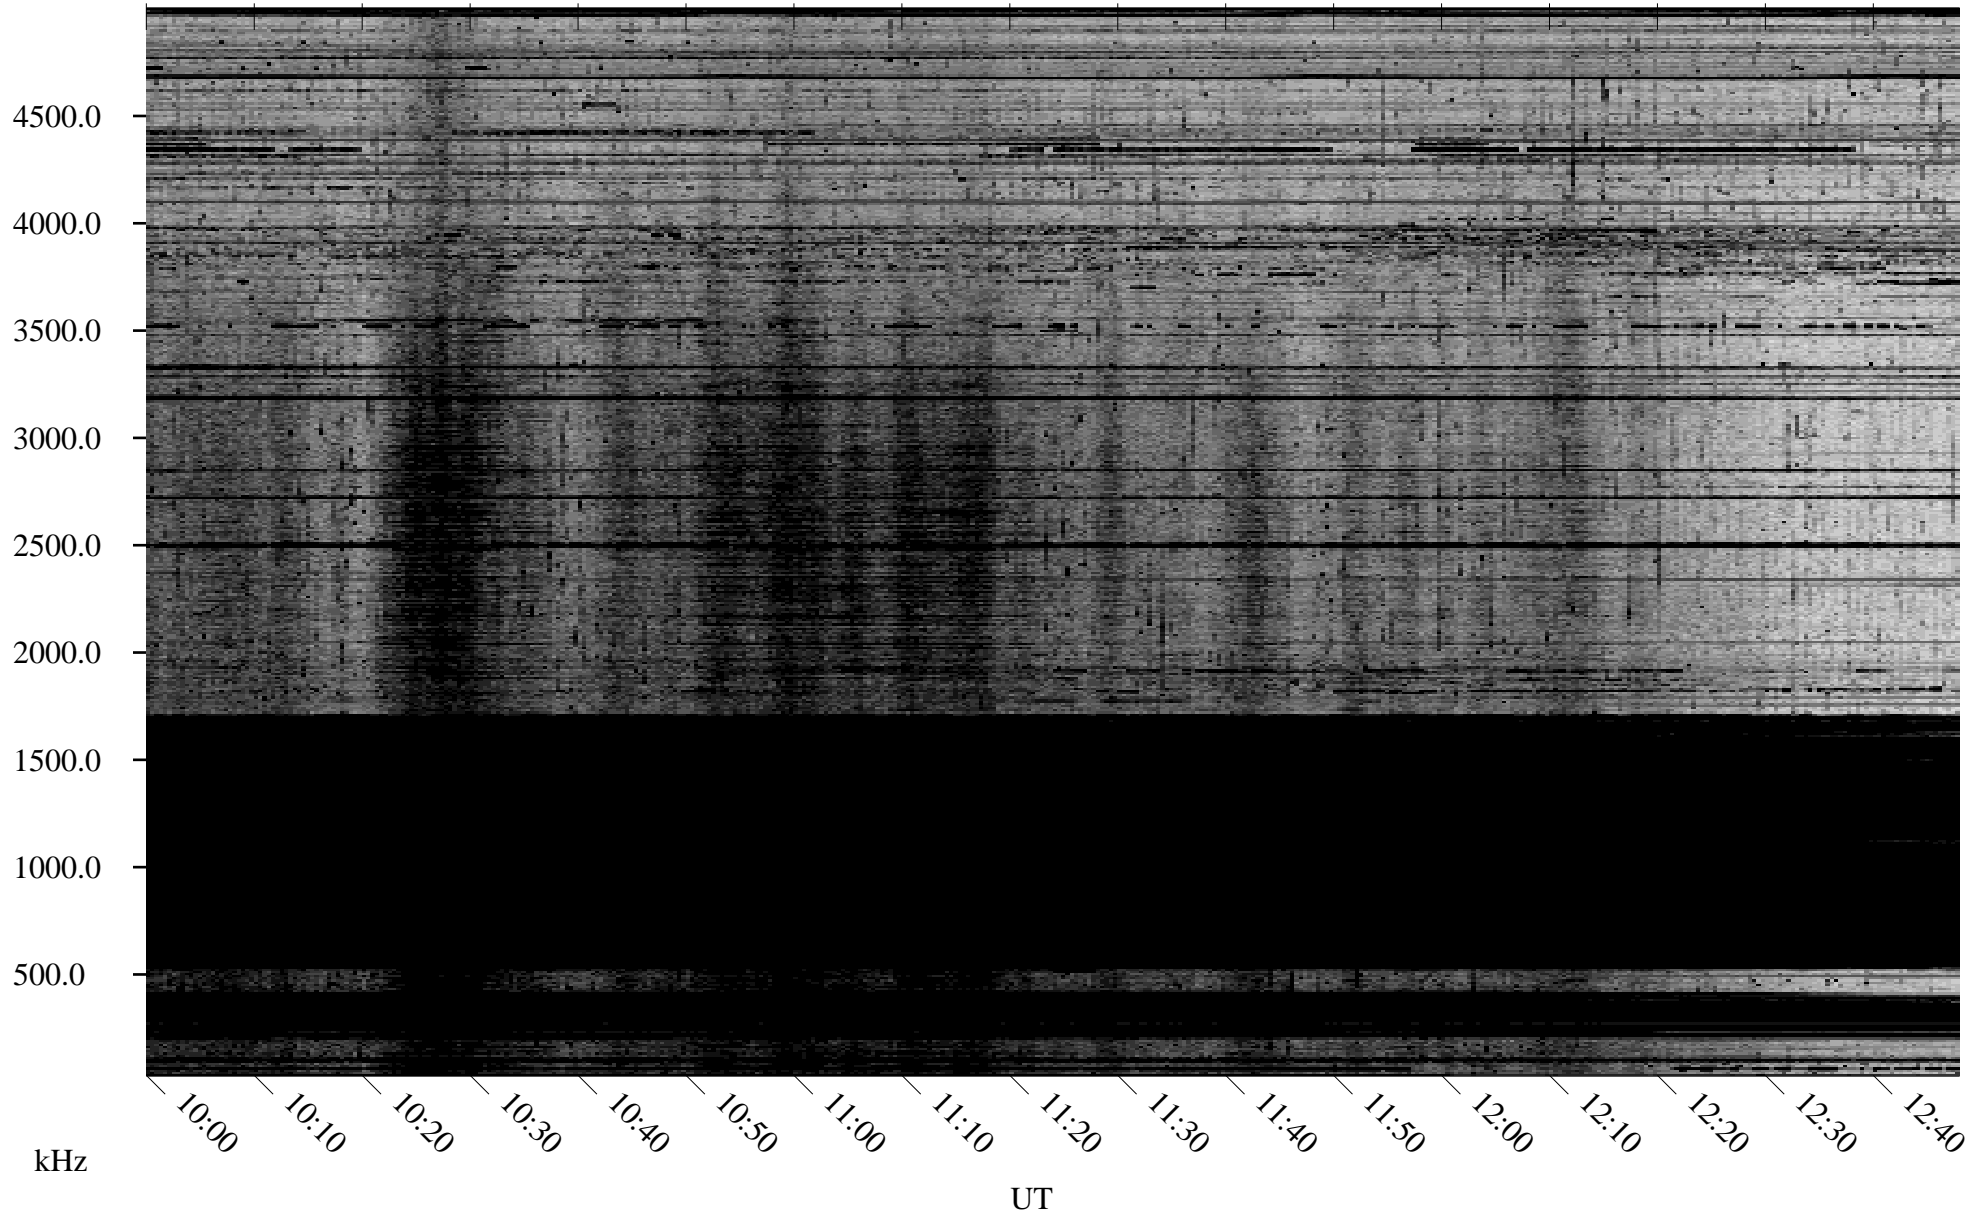

10/20/2009 Churchill, Manitoba

Linear Scale Black = 161 White = 15

ch09292l.r00SUm max_12

Page 3

10/20/2009 Churchill, Manitoba

Linear Scale Black = 161 White = 15

ch09292l.r00SUm max_12

Page 4

10/20/2009 Churchill, Manitoba

Linear Scale Black = 161 White = 15

ch09292l.r00SUm max_12

Page 5

10/20/2009 Churchill, Manitoba

Linear Scale Black = 161 White = 15

ch09292l.r00SUm max_12

Page 6

10/20/2009 Churchill, Manitoba

Linear Scale Black = 161 White = 15

ch09292l.r00SUm max_12

Page 7

10/20/2009 Churchill, Manitoba

Linear Scale Black = 161 White = 15

ch09292l.r00SUm max_12