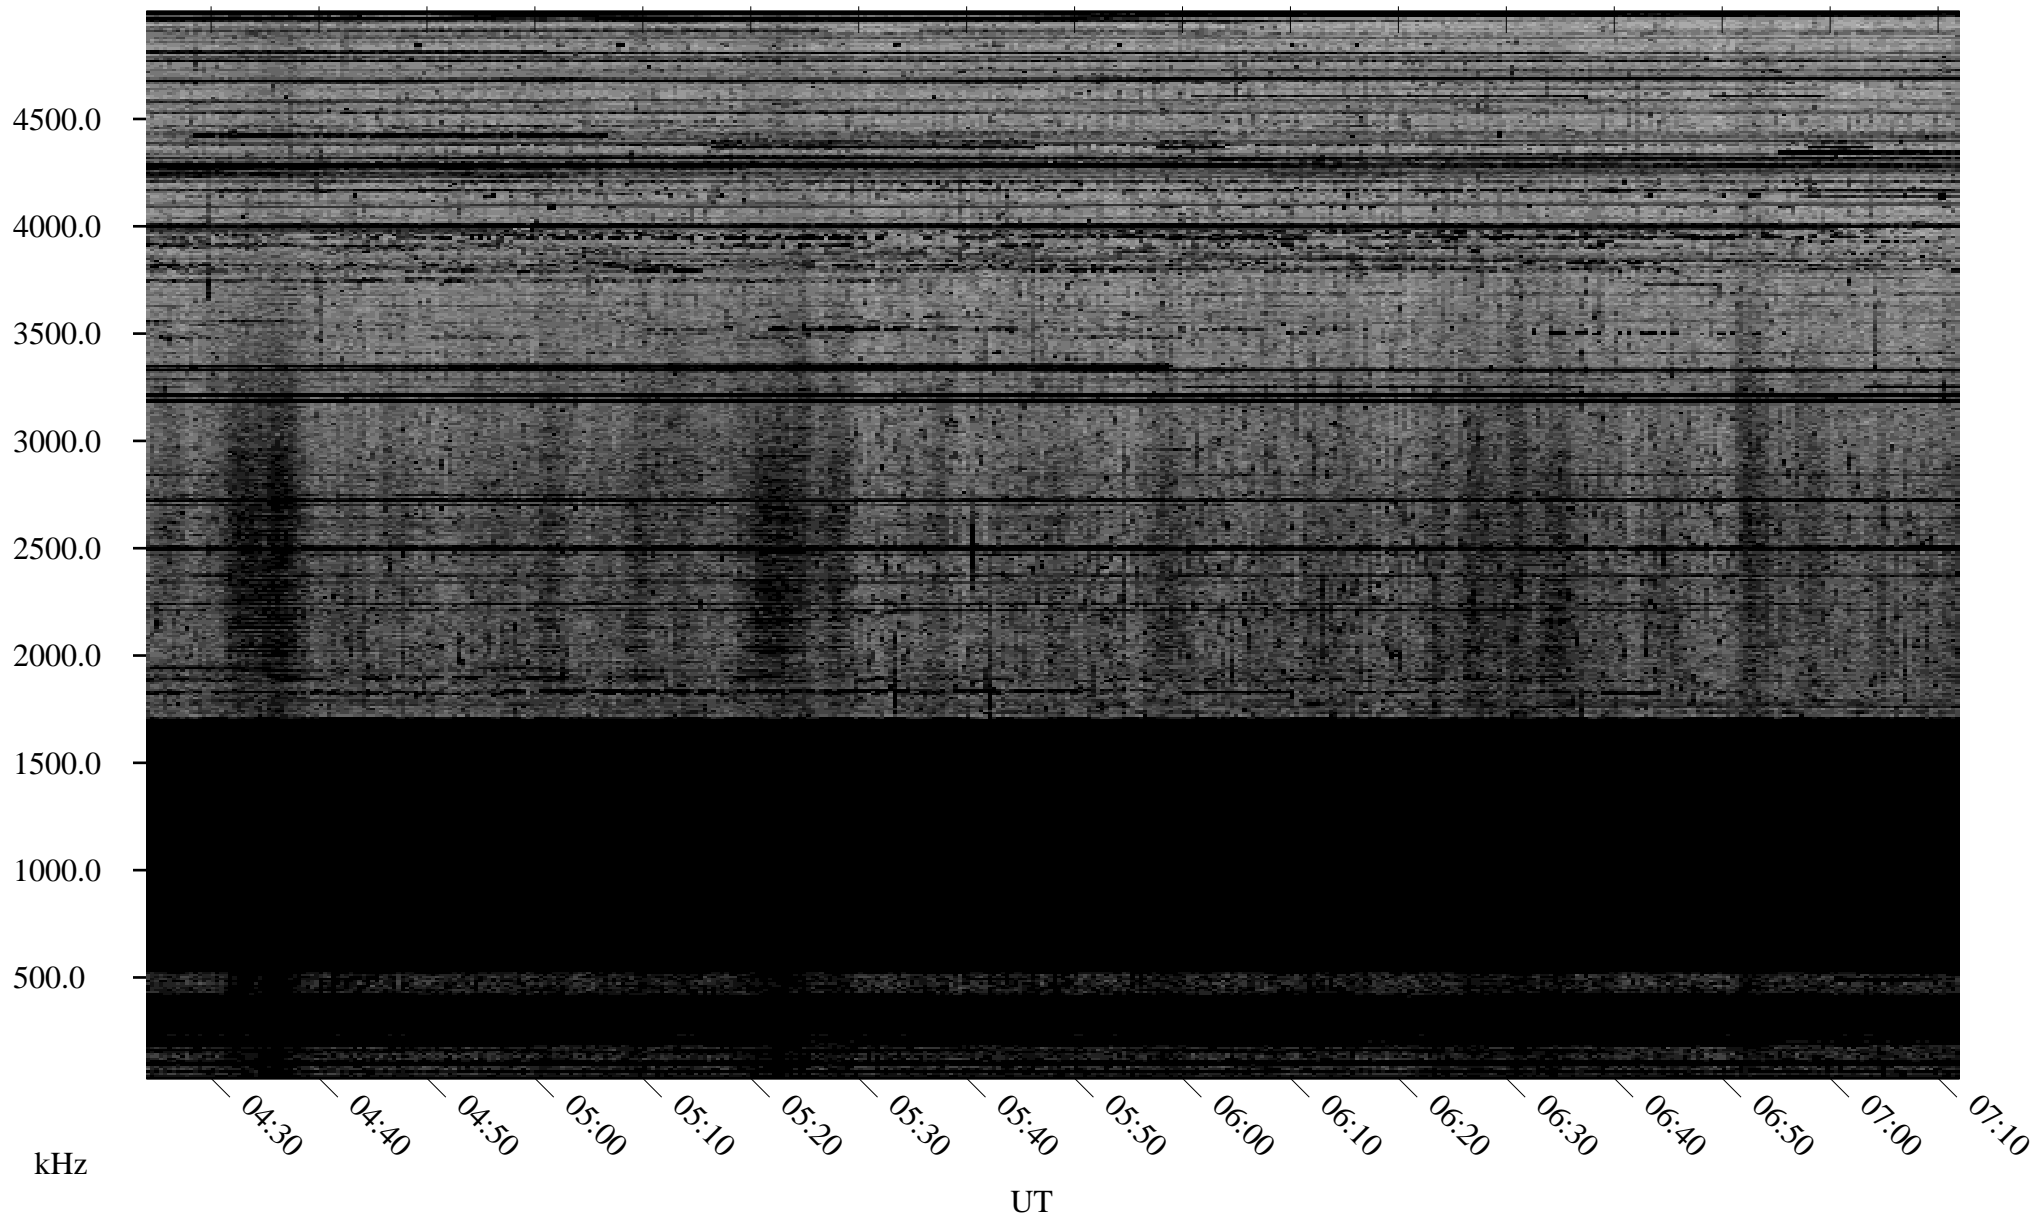

10/19/2009 Churchill, Manitoba

Linear Scale Black = 161 White = 15

ch09292l.r00SUm max_12

Page 1

10/19/2009 Churchill, Manitoba

Linear Scale Black = 161 White = 15

ch09292l.r00SUm max_12

Page 2

10/20/2009 Churchill, Manitoba

Linear Scale Black = 161 White = 15

ch09292l.r00SUm max_12

Page 3

10/20/2009 Churchill, Manitoba

Linear Scale Black = 161 White = 15

ch09292l.r00SUm max_12

Page 4

10/20/2009 Churchill, Manitoba

Linear Scale Black = 161 White = 15

ch09292l.r00SUm max_12

Page 5

10/20/2009 Churchill, Manitoba

Linear Scale Black = 161 White = 15

ch09292l.r00SUm max_12

Page 6

10/20/2009 Churchill, Manitoba

Linear Scale Black = 161 White = 15

ch09292l.r00SUm max_12

Page 7

10/20/2009 Churchill, Manitoba

Linear Scale Black = 161 White = 15

ch09292l.r00SUm max_12