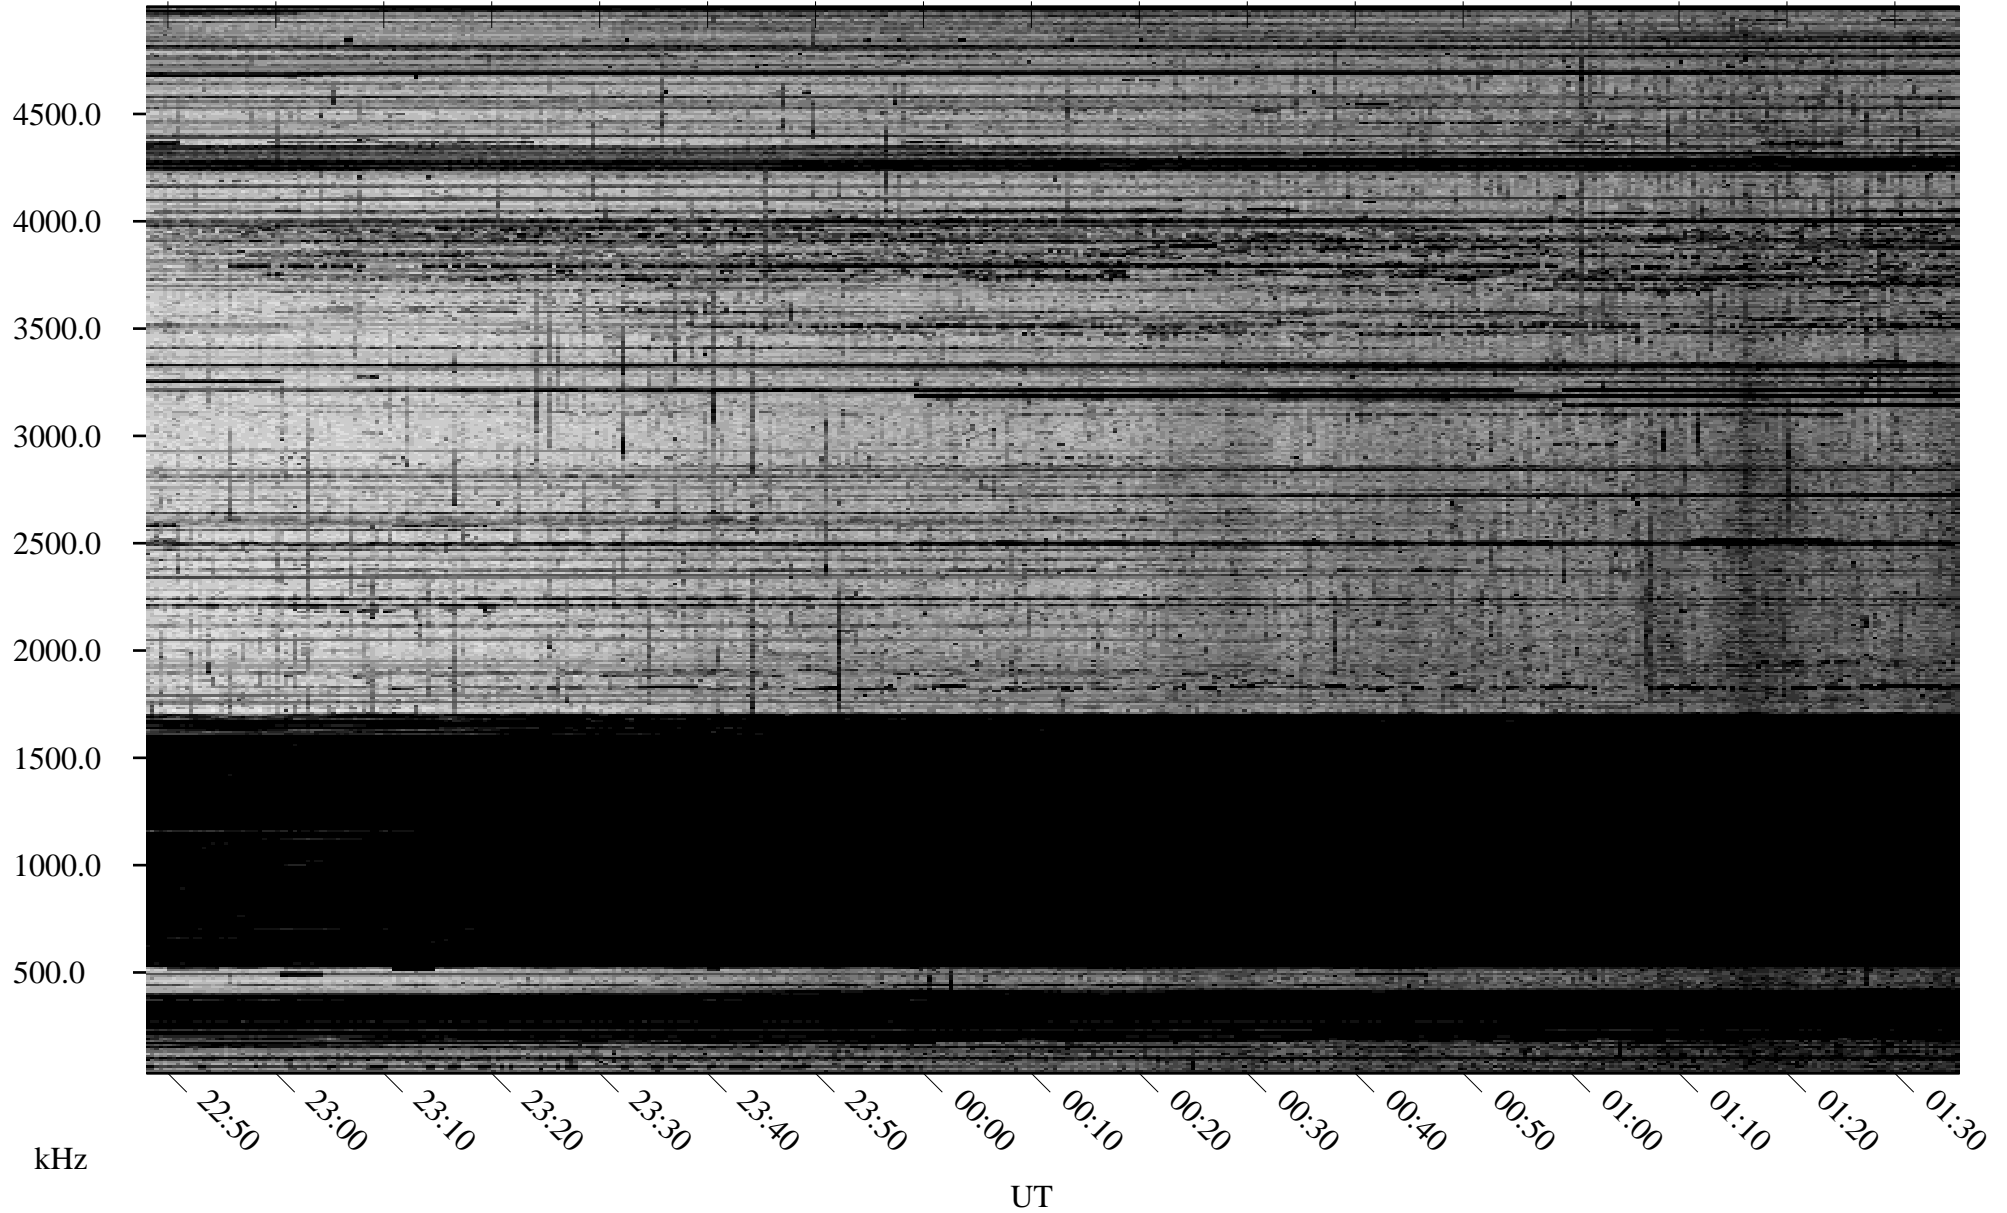

10/19/2009 Churchill, Manitoba

Linear Scale Black = 161 White = 15

ch09292l.r00SUm max_12

Page 1

10/19/2009 Churchill, Manitoba

Linear Scale Black = 161 White = 15

ch09292l.r00SUm max_12

Page 2

10/20/2009 Churchill, Manitoba

Linear Scale Black = 161 White = 15

ch09292l.r00SUm max_12

Page 3

10/20/2009 Churchill, Manitoba

Linear Scale Black = 161 White = 15

ch09292l.r00SUm max_12

Page 4

10/20/2009 Churchill, Manitoba

Linear Scale Black = 161 White = 15

ch09292l.r00SUm max_12

Page 5

10/20/2009 Churchill, Manitoba

Linear Scale Black = 161 White = 15

ch09292l.r00SUm max_12

Page 6

10/20/2009 Churchill, Manitoba

Linear Scale Black = 161 White = 15

ch09292l.r00SUm max_12

Page 7

10/20/2009 Churchill, Manitoba

Linear Scale Black = 161 White = 15

ch09292l.r00SUm max_12