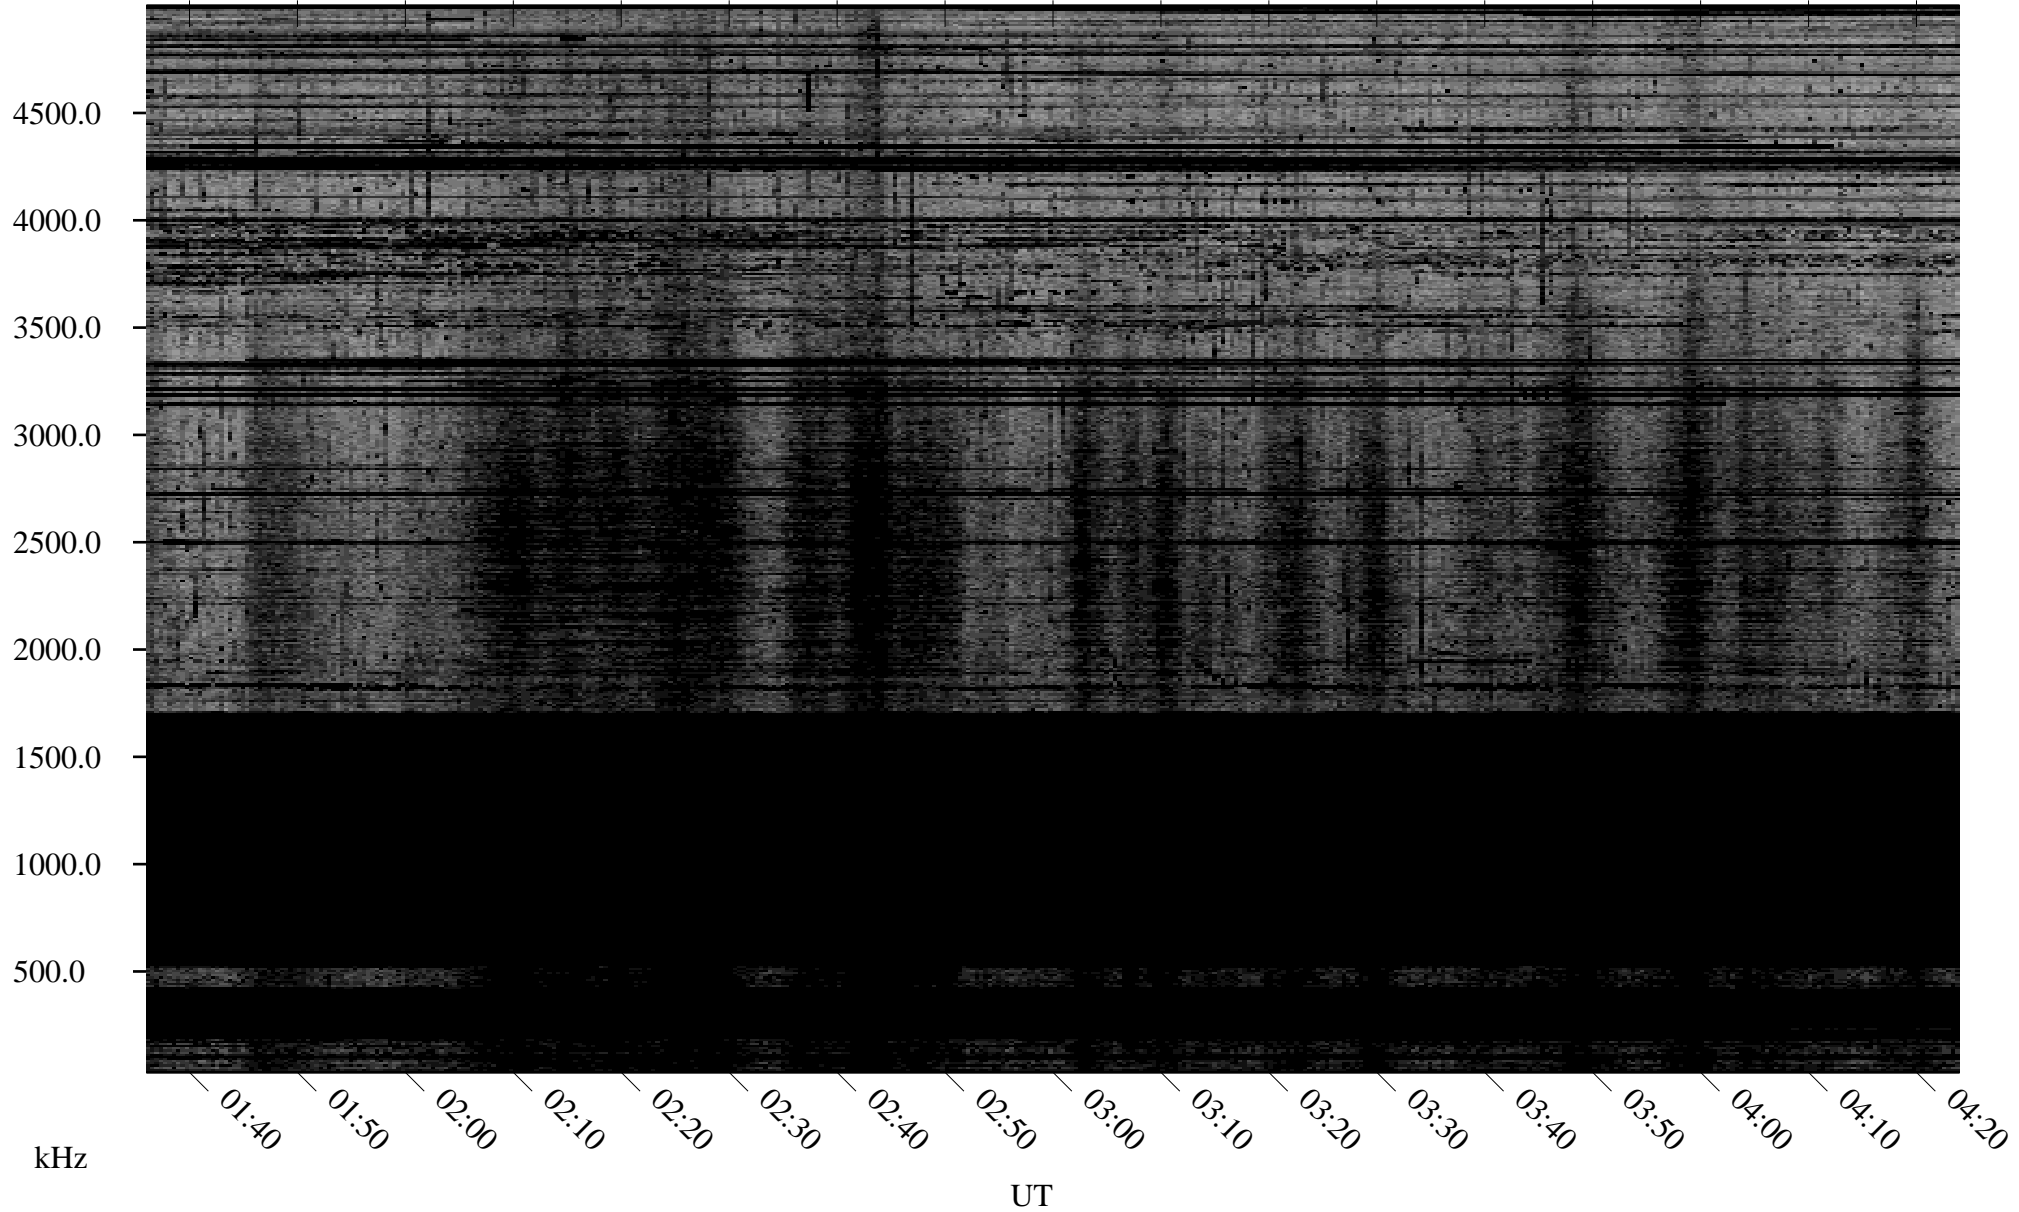

10/19/2009 Churchill, Manitoba

Linear Scale Black = 161 White = 15

ch09292l.r00SUm max_12

Page 1

10/19/2009 Churchill, Manitoba

Linear Scale Black = 161 White = 15

ch09292l.r00SUm max_12

Page 2

10/20/2009 Churchill, Manitoba

Linear Scale Black = 161 White = 15

ch09292l.r00SUm max_12

Page 3

10/20/2009 Churchill, Manitoba

Linear Scale Black = 161 White = 15

ch09292l.r00SUm max_12

Page 4

10/20/2009 Churchill, Manitoba

Linear Scale Black = 161 White = 15

ch09292l.r00SUm max_12

Page 5

10/20/2009 Churchill, Manitoba

Linear Scale Black = 161 White = 15

ch09292l.r00SUm max_12

Page 6

10/20/2009 Churchill, Manitoba

Linear Scale Black = 161 White = 15

ch09292l.r00SUm max_12

Page 7

10/20/2009 Churchill, Manitoba

Linear Scale Black = 161 White = 15

ch09292l.r00SUm max_12