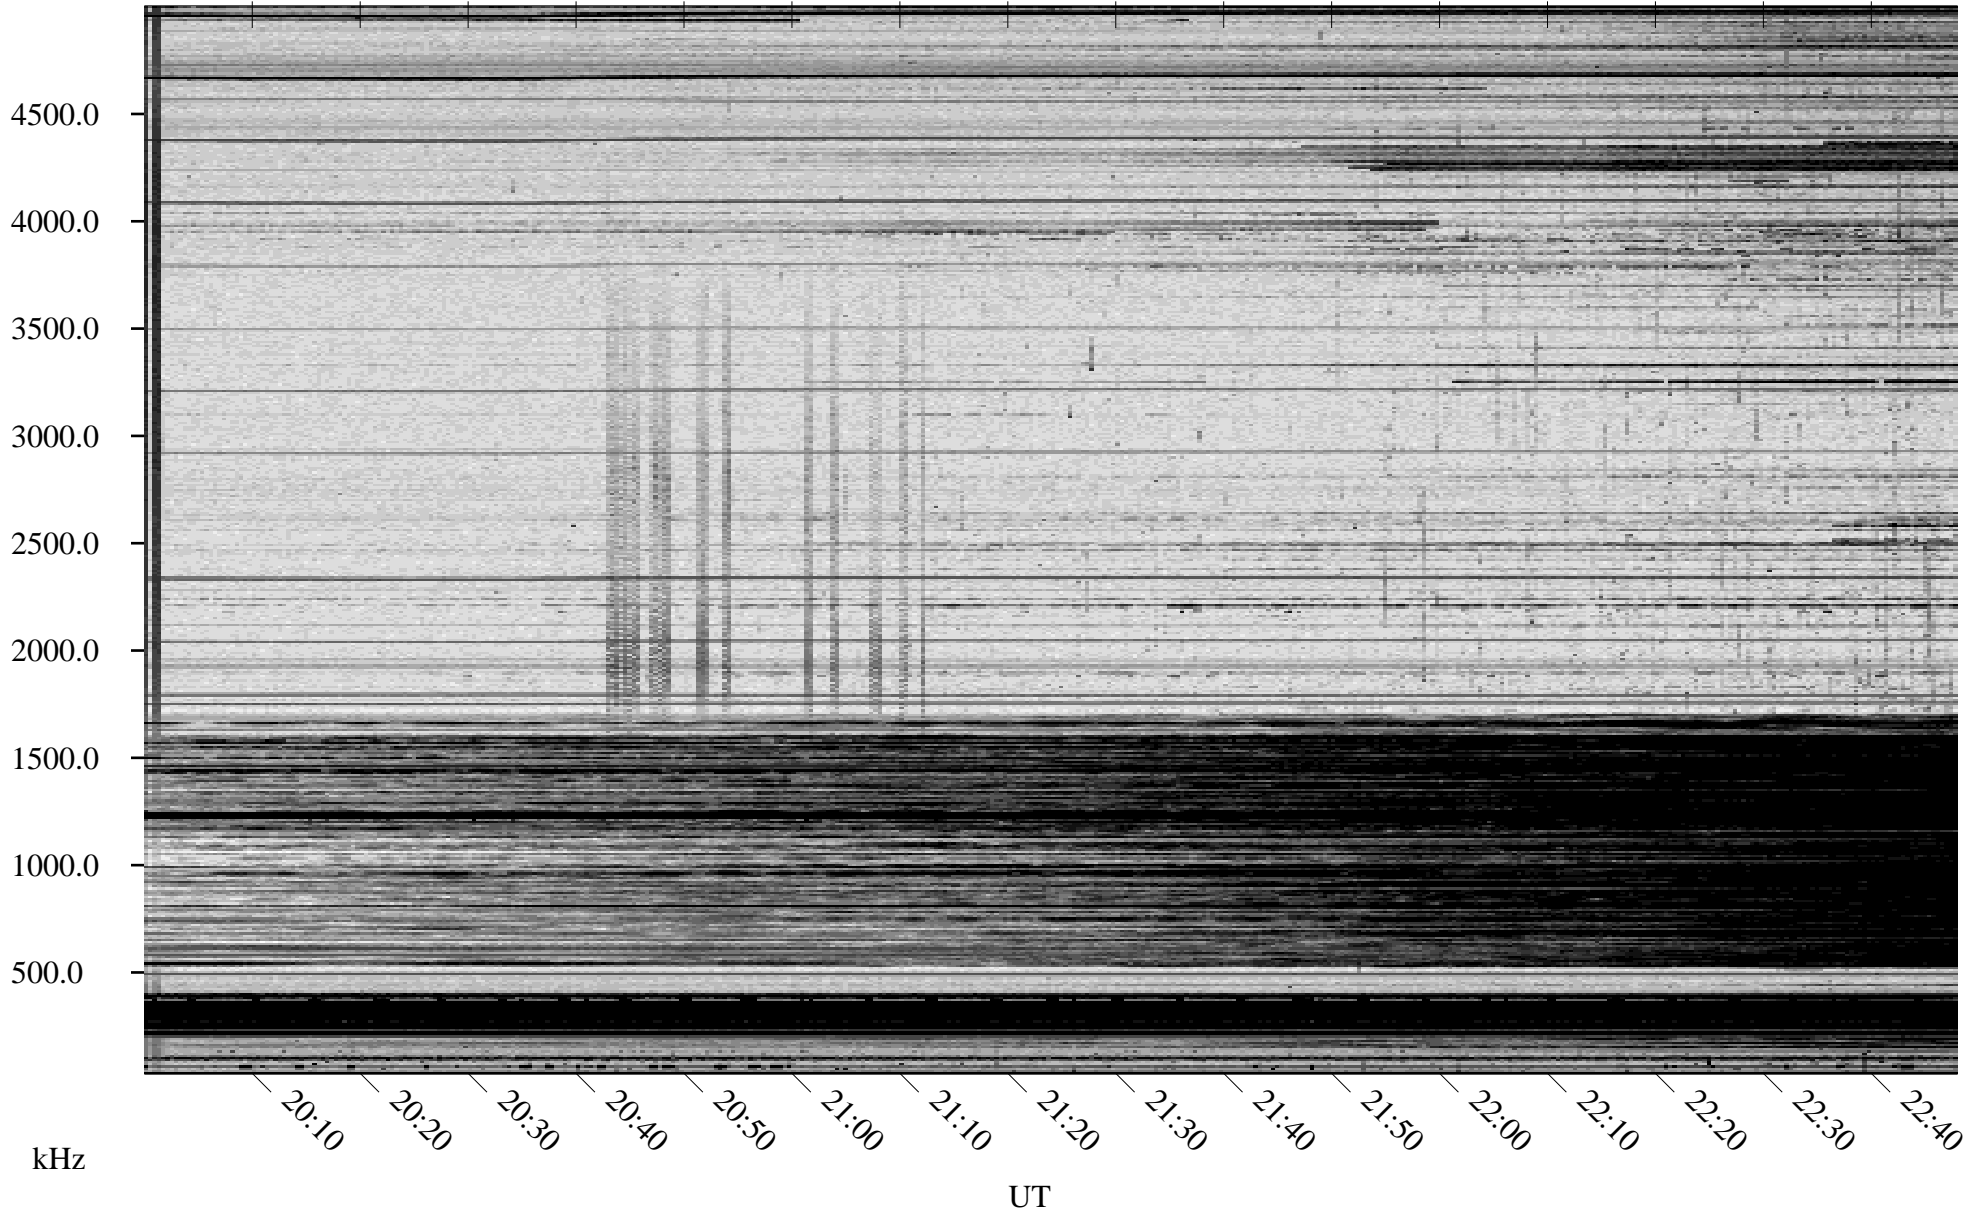

10/19/2009 Churchill, Manitoba

Linear Scale Black = 161 White = 15

ch09292l.r00SUm max_12

Page 1

10/19/2009 Churchill, Manitoba

Linear Scale Black = 161 White = 15

ch09292l.r00SUm max_12

Page 2

10/20/2009 Churchill, Manitoba

Linear Scale Black = 161 White = 15

ch09292l.r00SUm max_12

Page 3

10/20/2009 Churchill, Manitoba

Linear Scale Black = 161 White = 15

ch09292l.r00SUm max_12

Page 4

10/20/2009 Churchill, Manitoba

Linear Scale Black = 161 White = 15

ch09292l.r00SUm max_12

Page 5

10/20/2009 Churchill, Manitoba

Linear Scale Black = 161 White = 15

ch09292l.r00SUm max_12

Page 6

10/20/2009 Churchill, Manitoba

Linear Scale Black = 161 White = 15

ch09292l.r00SUm max_12

Page 7

10/20/2009 Churchill, Manitoba

Linear Scale Black = 161 White = 15

ch09292l.r00SUm max_12