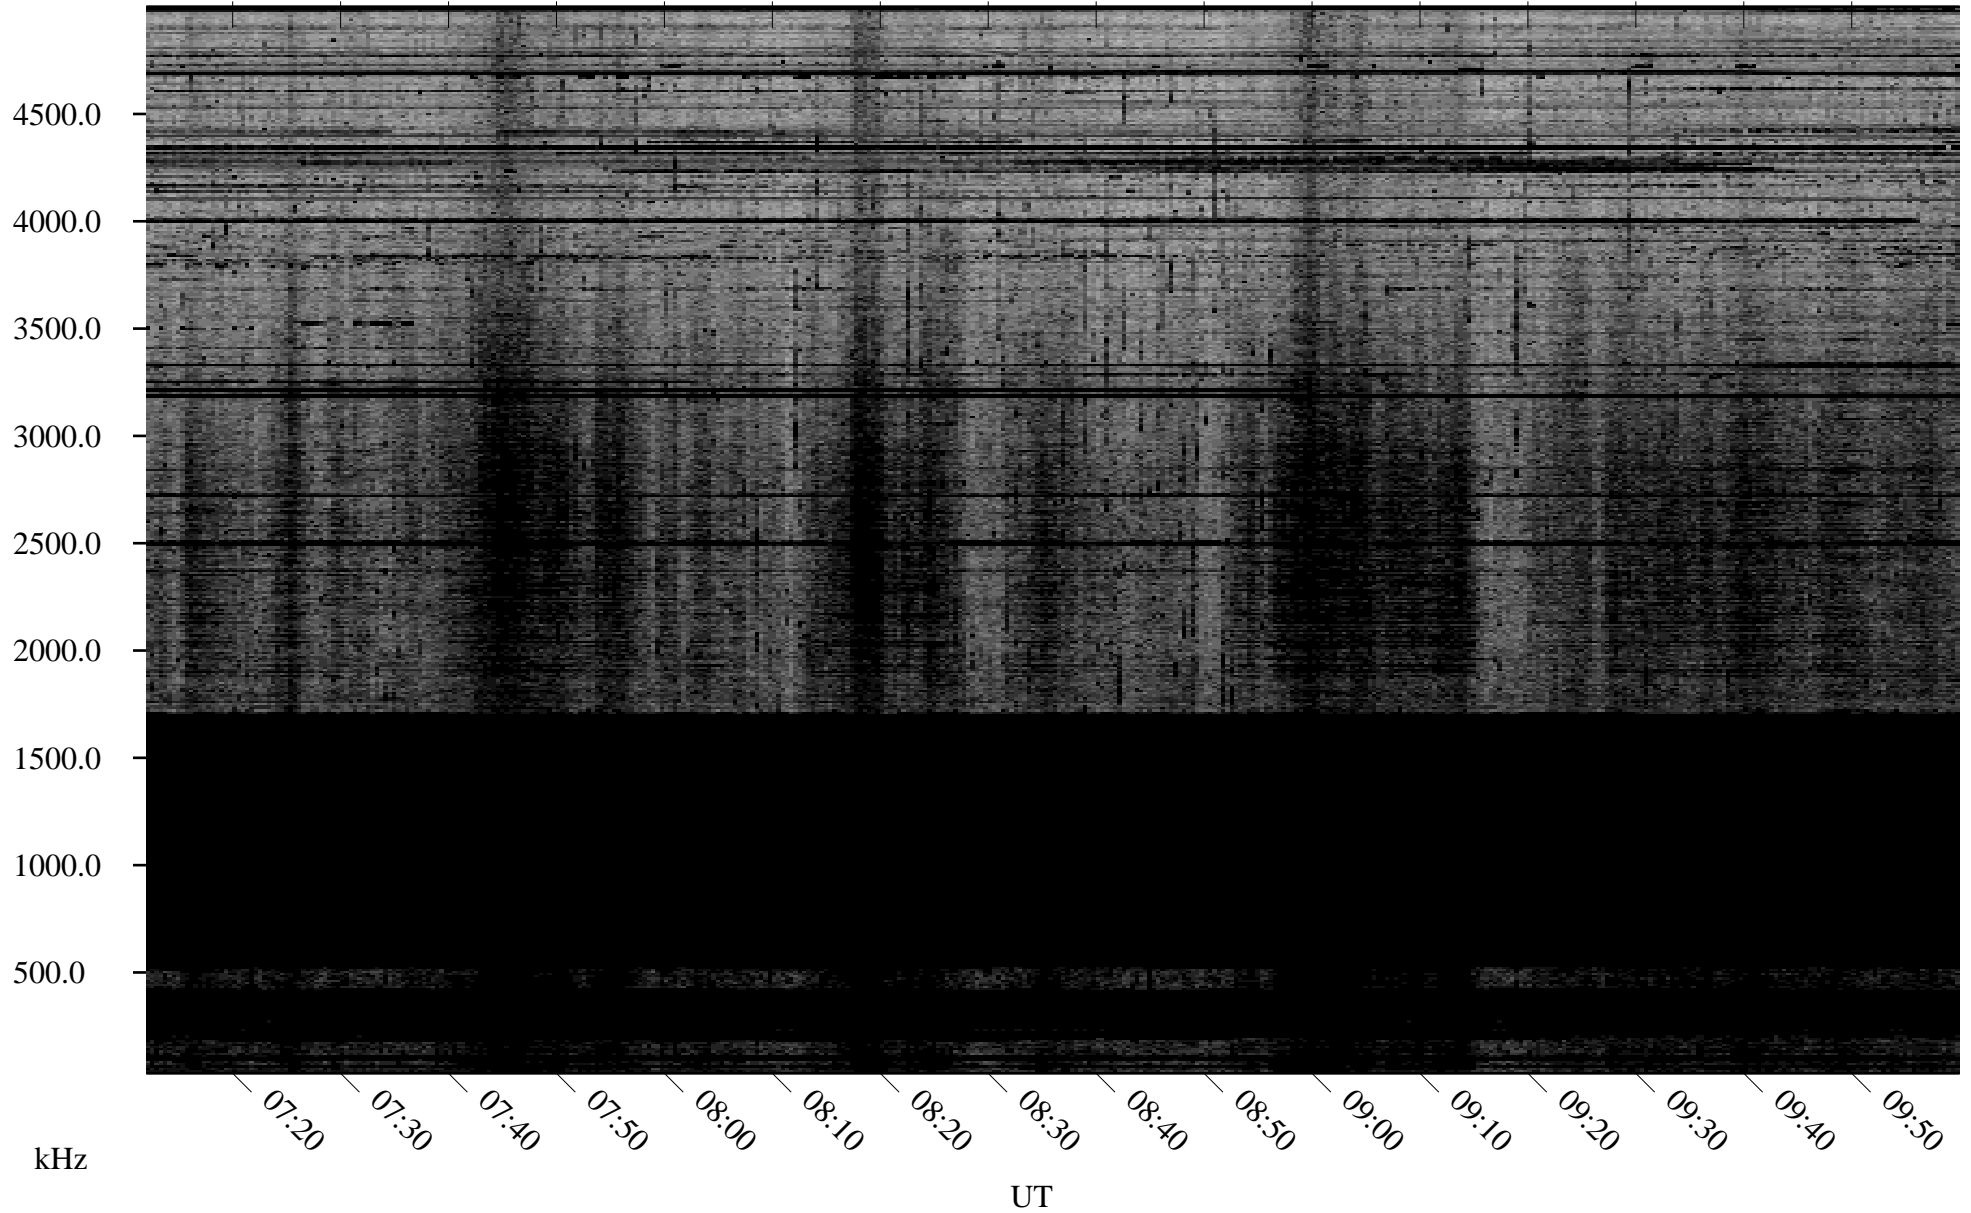

10/19/2009 Churchill, Manitoba

Linear Scale Black = 161 White = 15

ch09292l.r00SUm max_12

Page 1

10/19/2009 Churchill, Manitoba

Linear Scale Black = 161 White = 15

ch09292l.r00SUm max_12

Page 2

10/20/2009 Churchill, Manitoba

Linear Scale Black = 161 White = 15

ch09292l.r00SUm max_12

Page 3

10/20/2009 Churchill, Manitoba

Linear Scale Black = 161 White = 15

ch09292l.r00SUm max_12

Page 4

10/20/2009 Churchill, Manitoba

Linear Scale Black = 161 White = 15

ch09292l.r00SUm max_12

Page 5

10/20/2009 Churchill, Manitoba

Linear Scale Black = 161 White = 15

ch09292l.r00SUm max_12

Page 6

10/20/2009 Churchill, Manitoba

Linear Scale Black = 161 White = 15

ch09292l.r00SUm max_12

Page 7

10/20/2009 Churchill, Manitoba

Linear Scale Black = 161 White = 15

ch09292l.r00SUm max_12