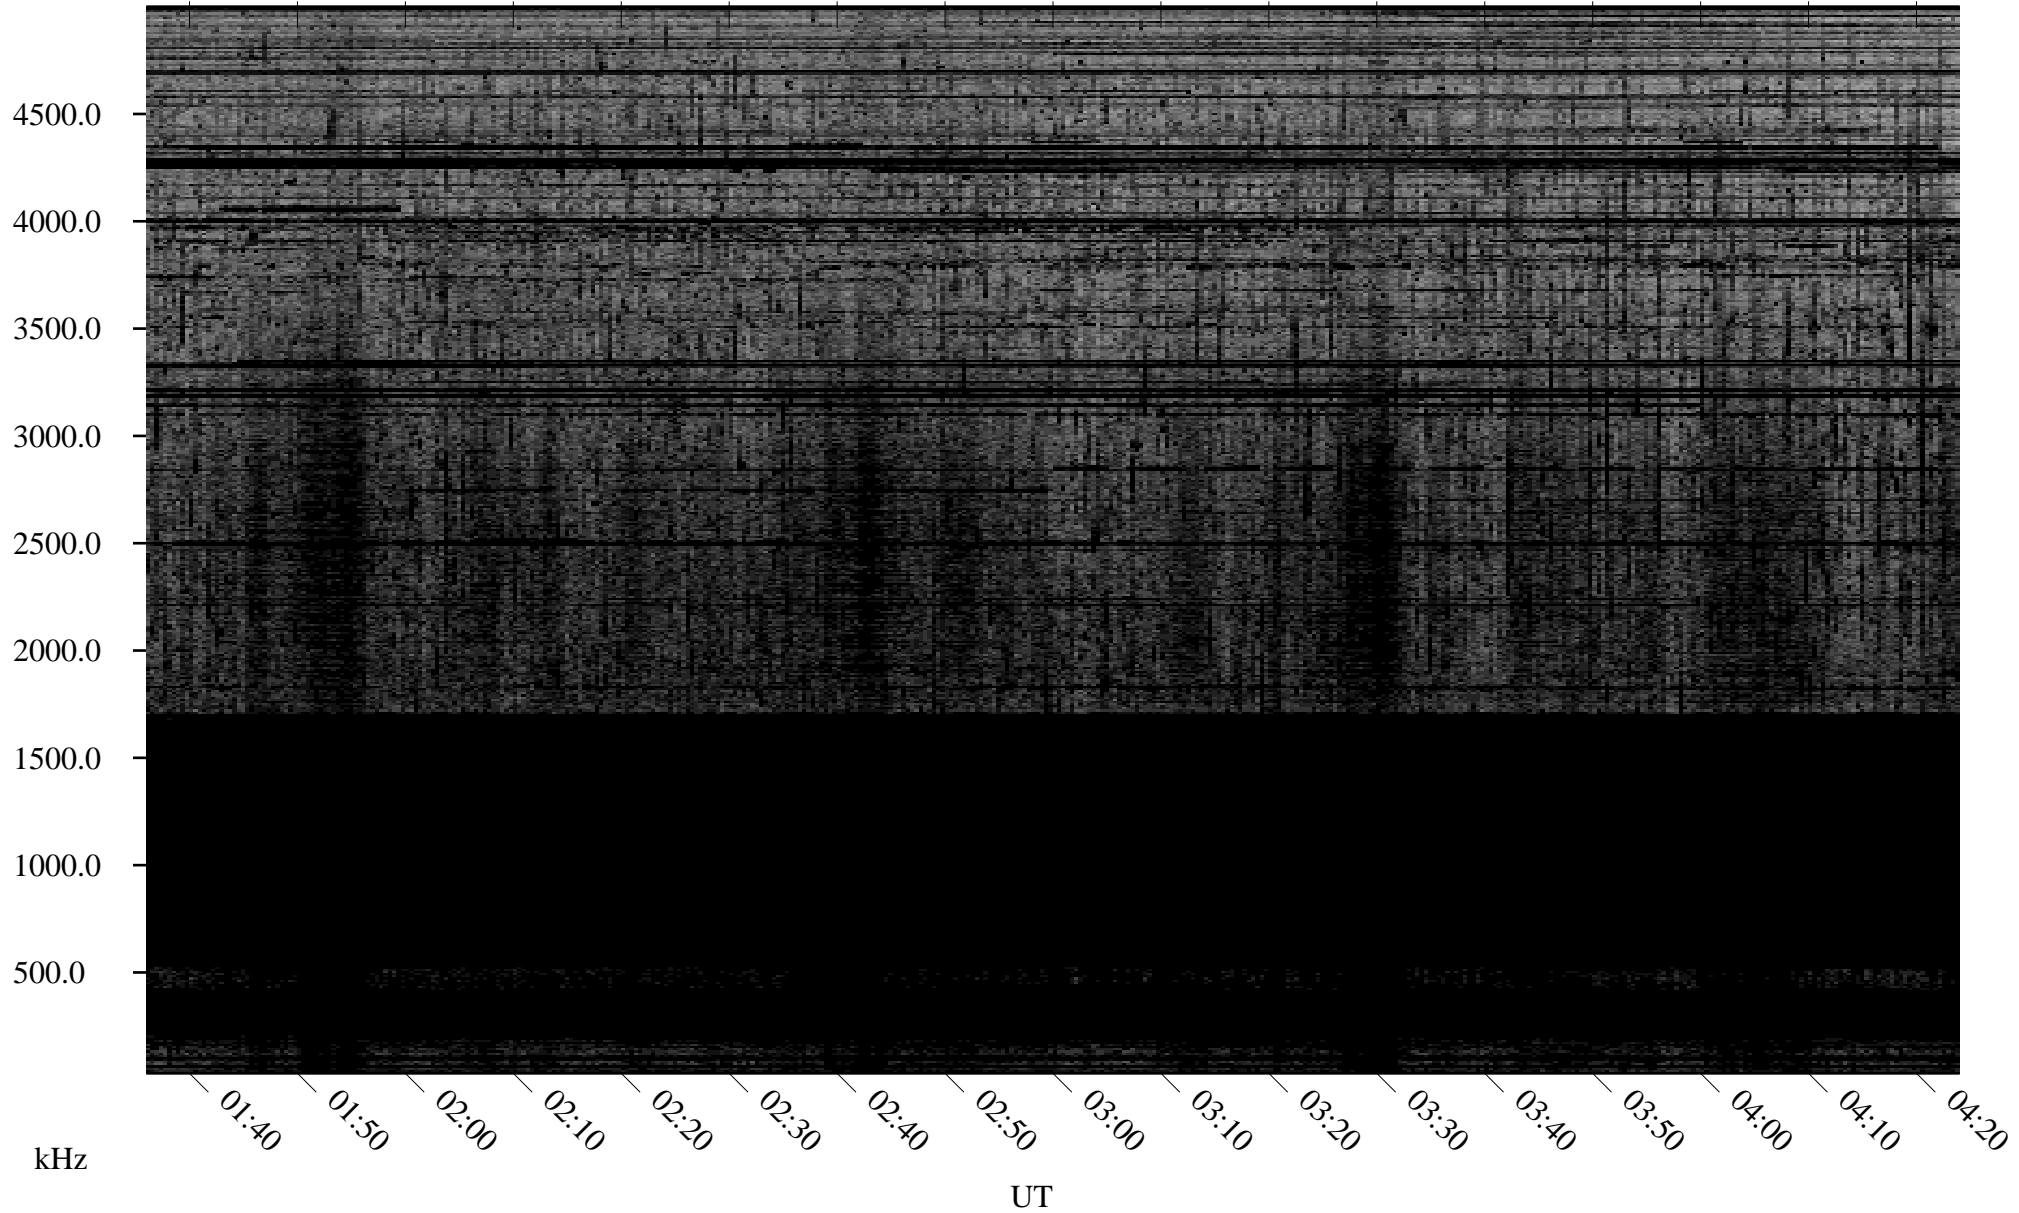

10/20/2009 Churchill, Manitoba

Linear Scale Black = 161 White = 15

ch09293l.r00SUm max_12

Page 1

10/20/2009 Churchill, Manitoba

Linear Scale Black = 161 White = 15

ch09293l.r00SUm max_12

Page 2

10/21/2009 Churchill, Manitoba

Linear Scale Black = 161 White = 15

ch092931.r00SUm max_12

Page 3

10/21/2009 Churchill, Manitoba

Linear Scale Black = 161 White = 15

ch09293l.r00SUm max_12

Page 4

10/21/2009 Churchill, Manitoba

Linear Scale Black = 161 White = 15

ch09293l.r00SUm max_12

Page 5

10/21/2009 Churchill, Manitoba

Linear Scale Black = 161 White = 15

ch092931.r00SUm max_12

Page 6

10/21/2009 Churchill, Manitoba

Linear Scale Black = 161 White = 15

ch09293l.r00SUm max_12

Page 7

10/21/2009 Churchill, Manitoba

Linear Scale Black = 161 White = 15

ch09293l.r00SUm max_12

Page 8