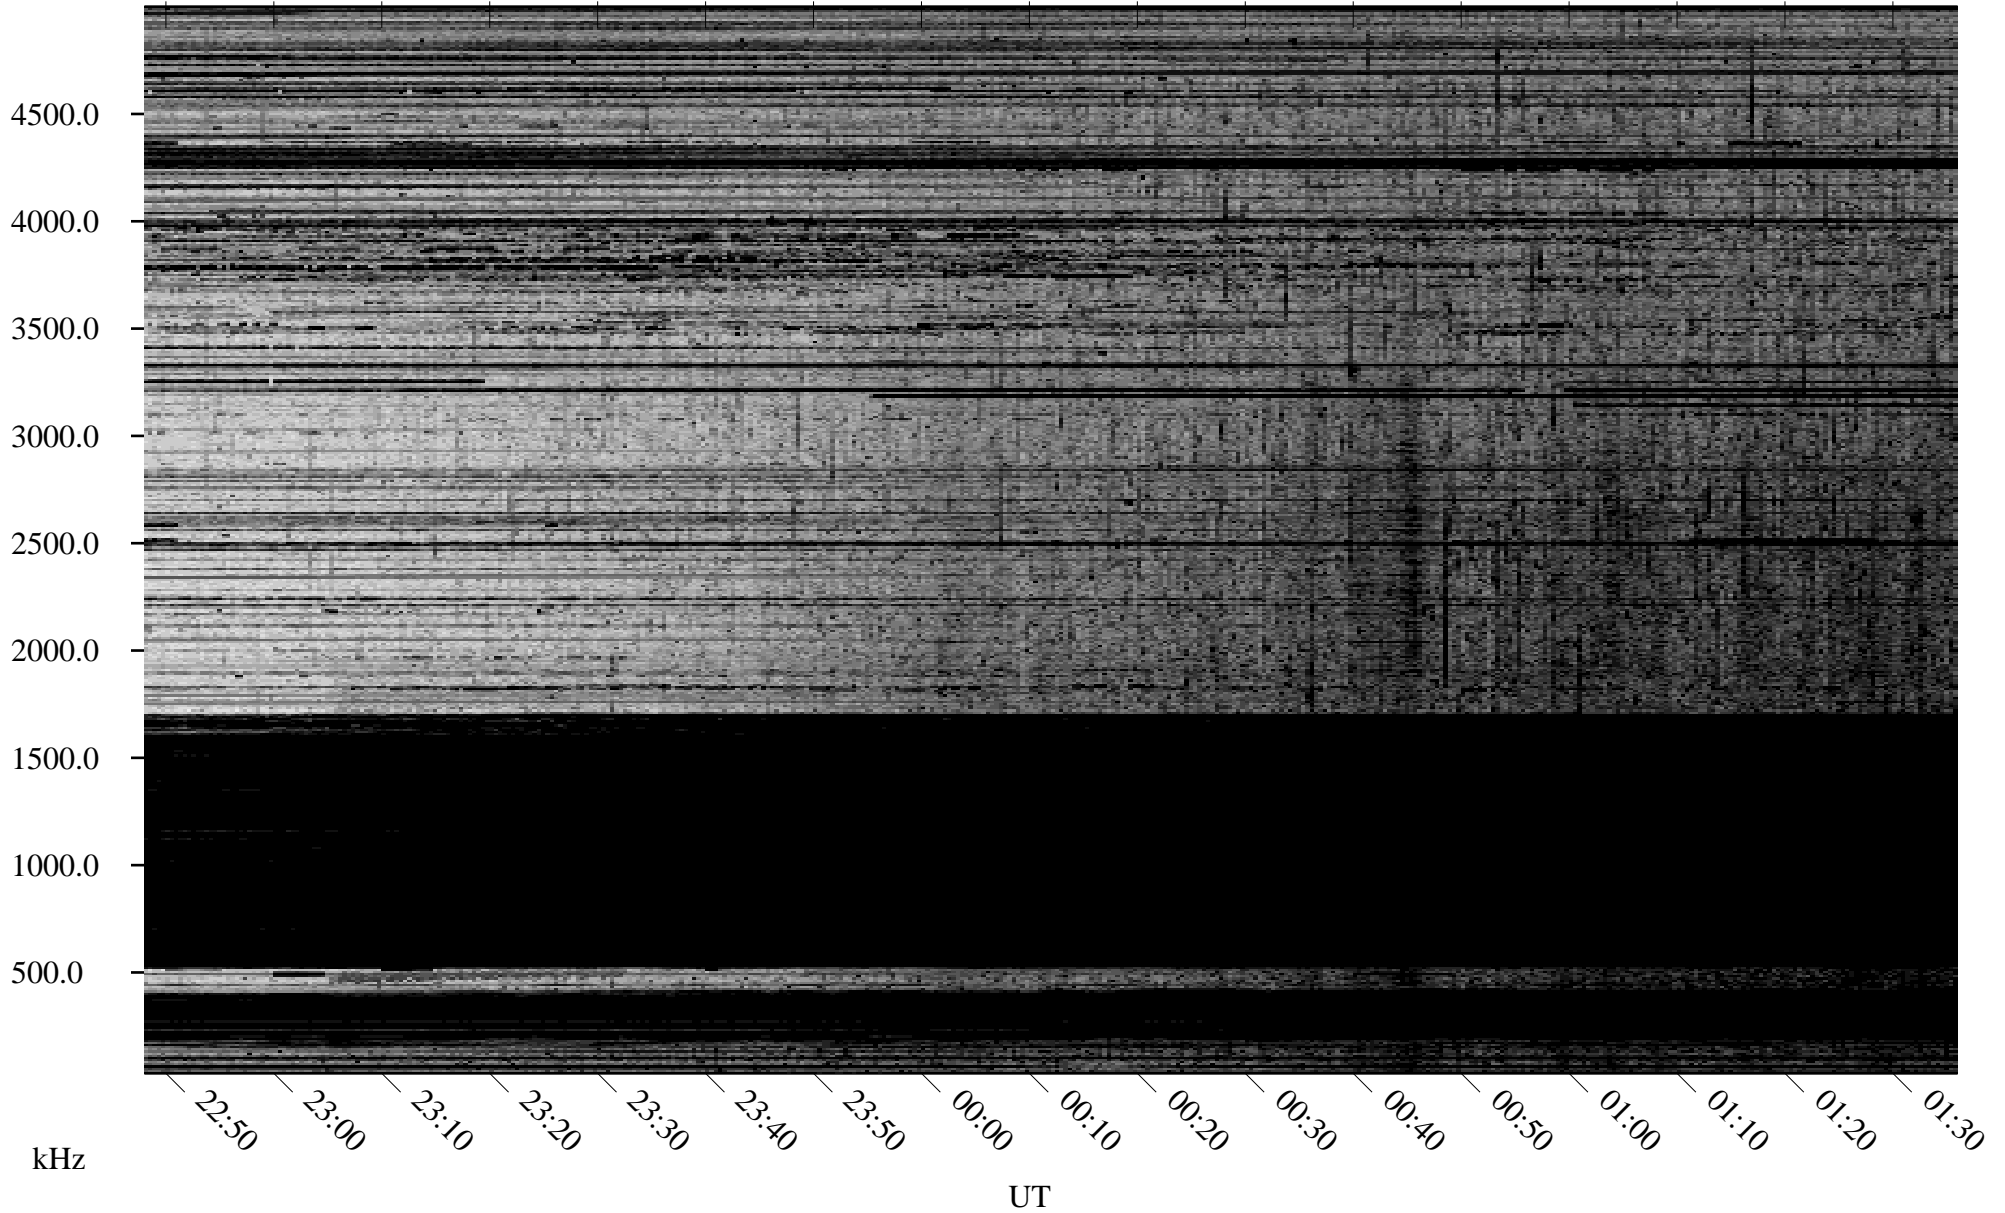

10/20/2009 Churchill, Manitoba

Linear Scale Black = 161 White = 15

ch09293l.r00SUm max_12

Page 1

10/20/2009 Churchill, Manitoba

Linear Scale Black = 161 White = 15

ch09293l.r00SUm max_12

Page 2

10/21/2009 Churchill, Manitoba

Linear Scale Black = 161 White = 15

ch092931.r00SUm max_12

Page 3

10/21/2009 Churchill, Manitoba

Linear Scale Black = 161 White = 15

ch09293l.r00SUm max_12

Page 4

10/21/2009 Churchill, Manitoba

Linear Scale Black = 161 White = 15

ch09293l.r00SUm max_12

Page 5

10/21/2009 Churchill, Manitoba

Linear Scale Black = 161 White = 15

ch092931.r00SUm max_12

Page 6

10/21/2009 Churchill, Manitoba

Linear Scale Black = 161 White = 15

ch09293l.r00SUm max_12

Page 7

10/21/2009 Churchill, Manitoba

Linear Scale Black = 161 White = 15

ch09293l.r00SUm max_12

Page 8