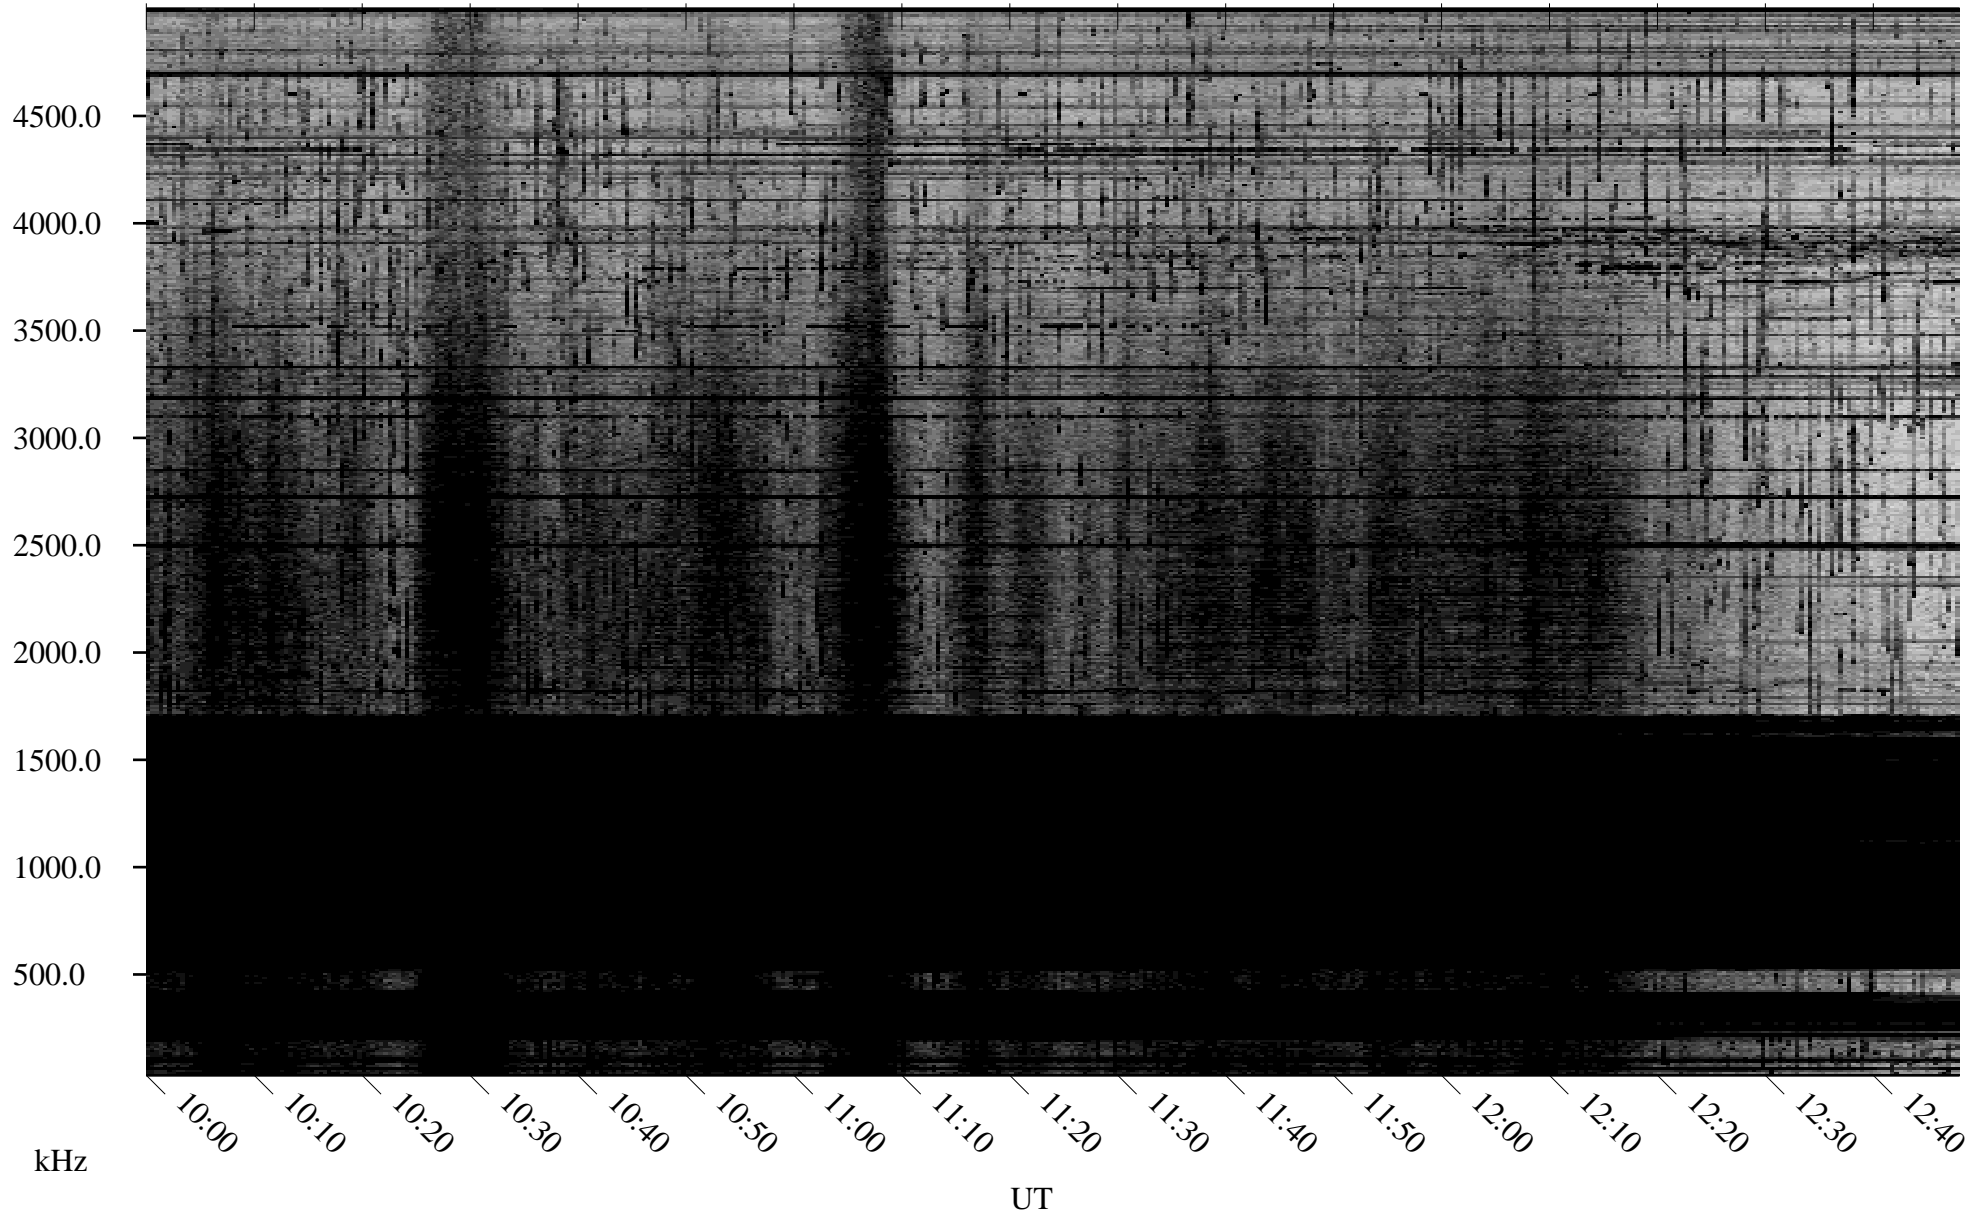

10/21/2009 Churchill, Manitoba

Linear Scale Black = 161 White = 15

ch09293l.r00SUm max_12

Page 5

10/21/2009 Churchill, Manitoba

Linear Scale Black = 161 White = 15

ch092931.r00SUm max_12

Page 6

10/21/2009 Churchill, Manitoba

Linear Scale Black = 161 White = 15

ch09293l.r00SUm max_12

Page 7

10/21/2009 Churchill, Manitoba

Linear Scale Black = 161 White = 15

ch09293l.r00SUm max_12

Page 8