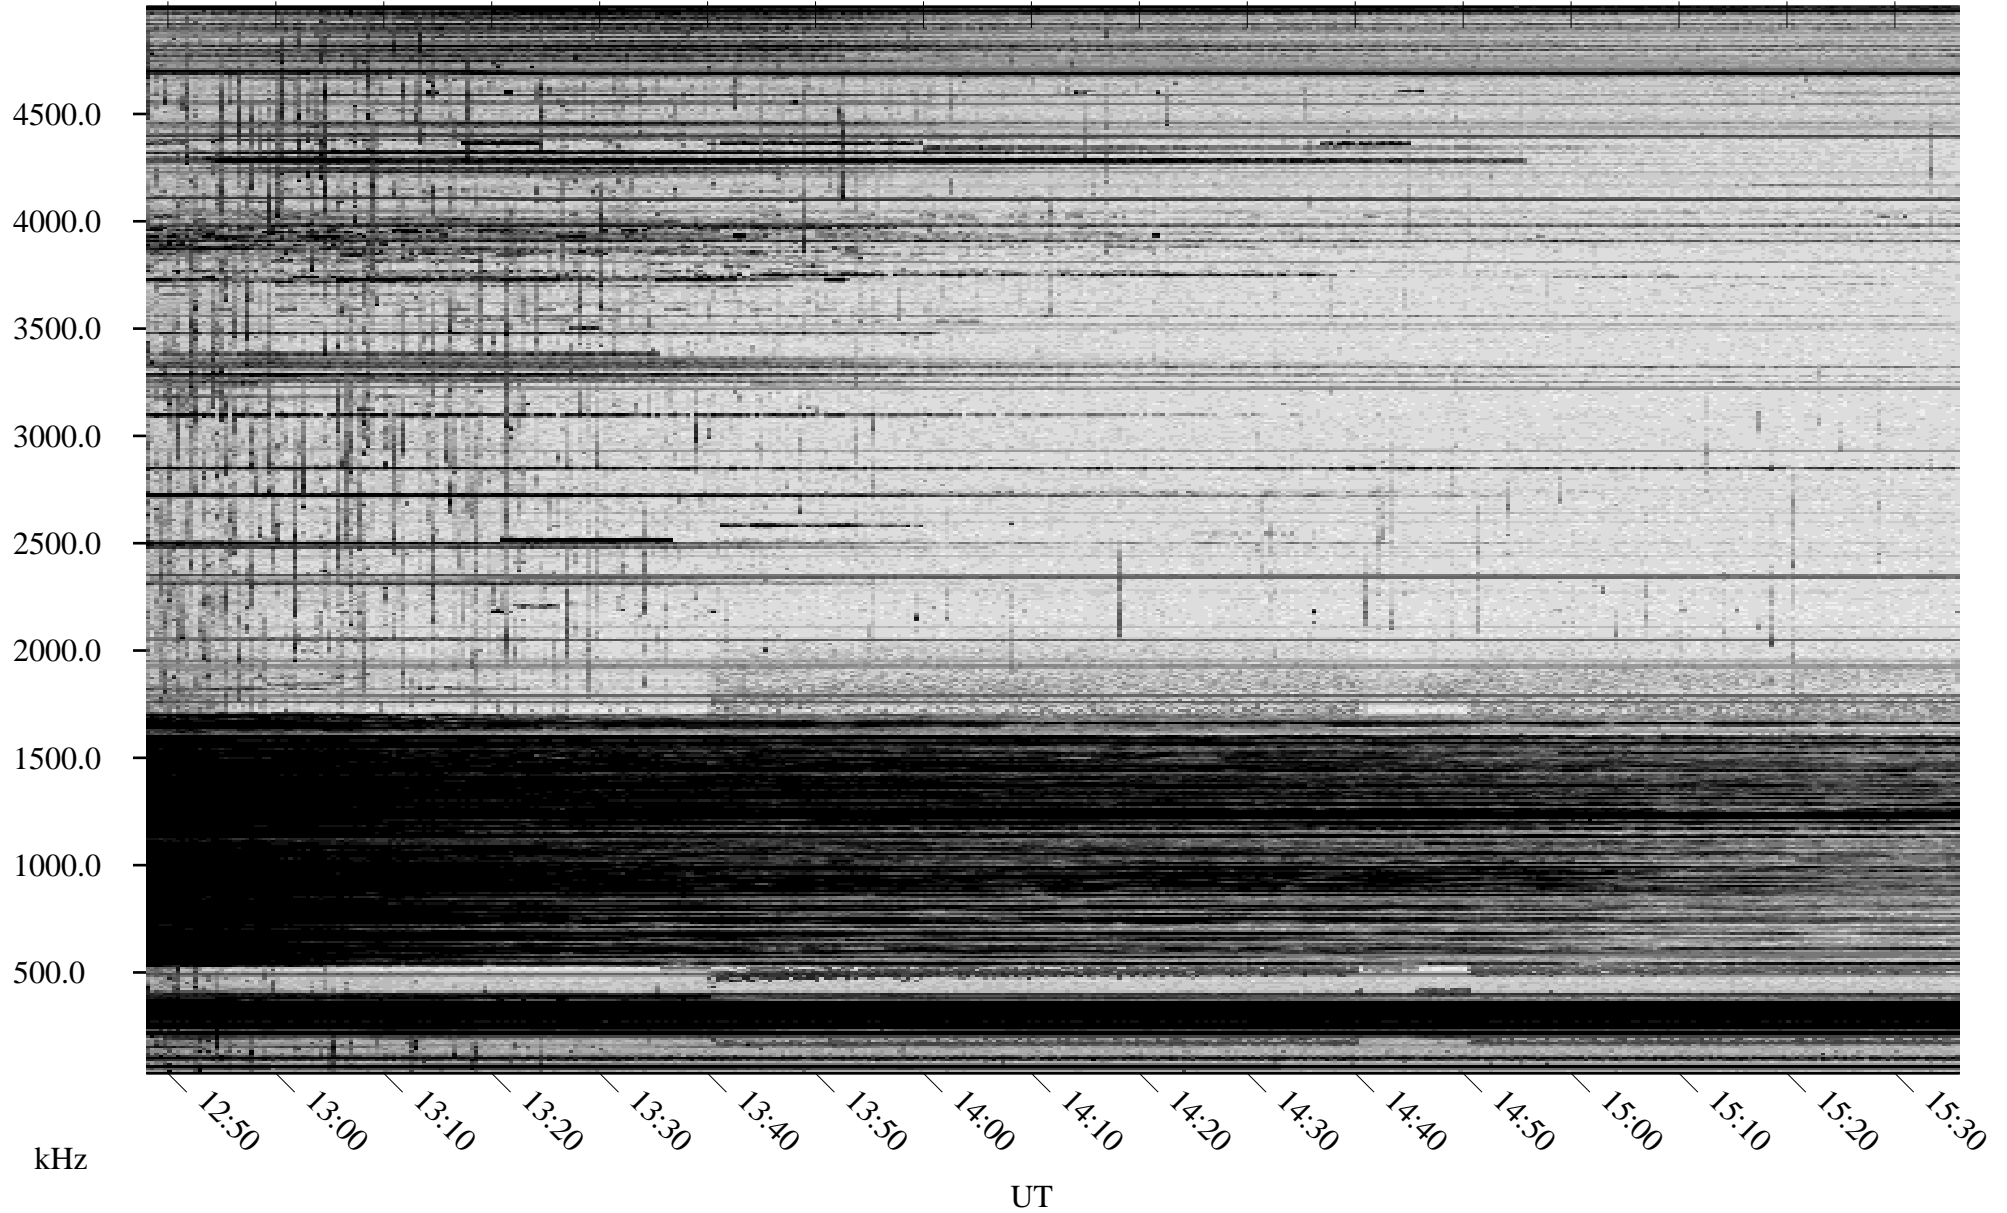

10/20/2009 Churchill, Manitoba

Linear Scale Black = 161 White = 15

ch09293l.r00SUm max_12

Page 1

10/20/2009 Churchill, Manitoba

Linear Scale Black = 161 White = 15

ch09293l.r00SUm max_12

Page 2

10/21/2009 Churchill, Manitoba

Linear Scale Black = 161 White = 15

ch092931.r00SUm max_12

Page 3

10/21/2009 Churchill, Manitoba

Linear Scale Black = 161 White = 15

ch09293l.r00SUm max_12

Page 4

10/21/2009 Churchill, Manitoba

Linear Scale Black = 161 White = 15

ch09293l.r00SUm max_12

Page 5

10/21/2009 Churchill, Manitoba

Linear Scale Black = 161 White = 15

ch092931.r00SUm max_12

Page 6

10/21/2009 Churchill, Manitoba

Linear Scale Black = 161 White = 15

ch09293l.r00SUm max_12

Page 7

10/21/2009 Churchill, Manitoba

Linear Scale Black = 161 White = 15

ch09293l.r00SUm max_12

Page 8