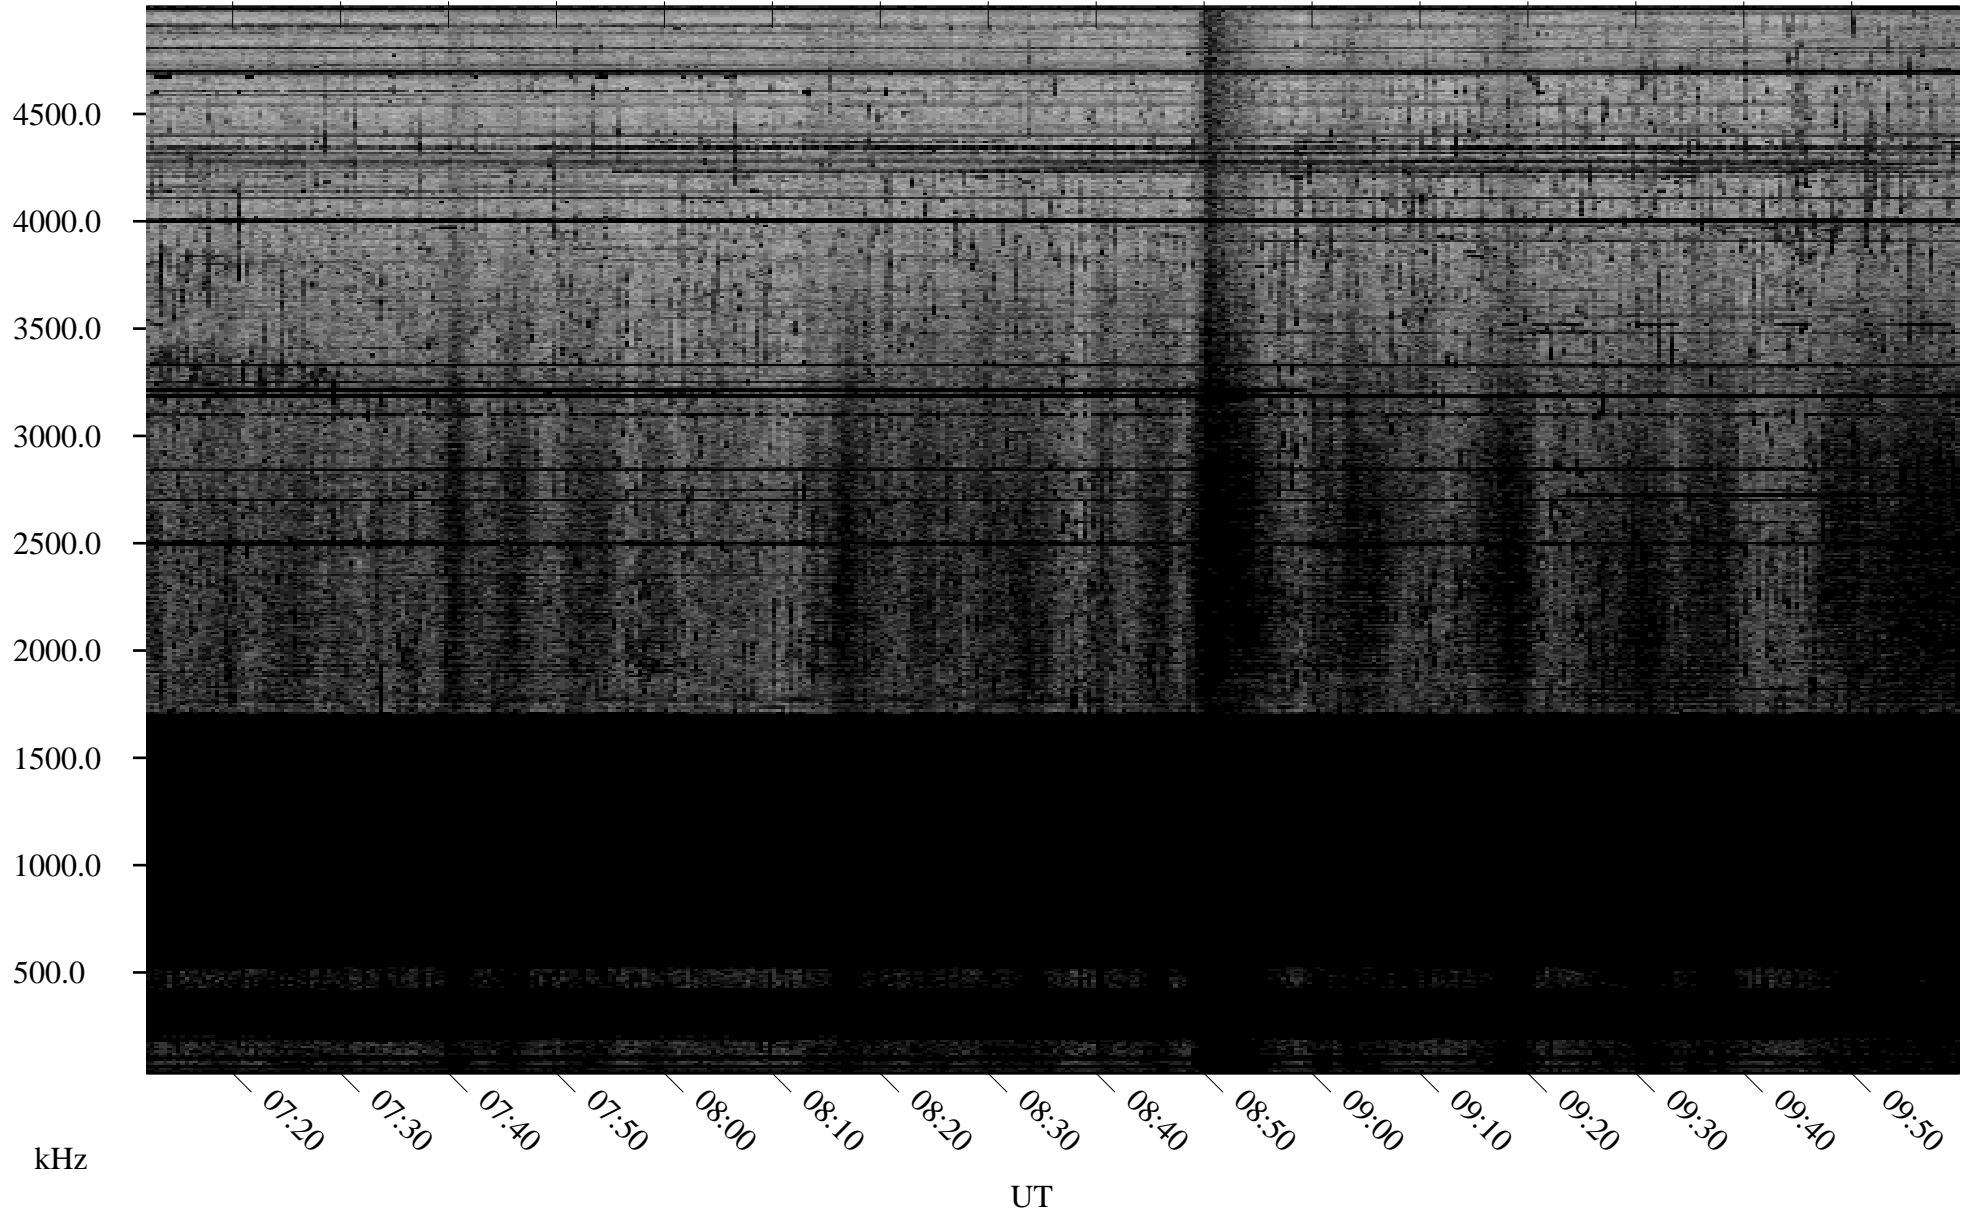

10/20/2009 Churchill, Manitoba

Linear Scale Black = 161 White = 15

ch09293l.r00SUm max_12

Page 1

10/20/2009 Churchill, Manitoba

Linear Scale Black = 161 White = 15

ch09293l.r00SUm max_12

Page 2

10/21/2009 Churchill, Manitoba

Linear Scale Black = 161 White = 15

ch092931.r00SUm max_12

Page 3

10/21/2009 Churchill, Manitoba

Linear Scale Black = 161 White = 15

ch09293l.r00SUm max_12

Page 4

10/21/2009 Churchill, Manitoba

Linear Scale Black = 161 White = 15

ch09293l.r00SUm max_12

Page 5

10/21/2009 Churchill, Manitoba

Linear Scale Black = 161 White = 15

ch092931.r00SUm max_12

Page 6

10/21/2009 Churchill, Manitoba

Linear Scale Black = 161 White = 15

ch09293l.r00SUm max_12

Page 7

10/21/2009 Churchill, Manitoba

Linear Scale Black = 161 White = 15

ch09293l.r00SUm max_12

Page 8