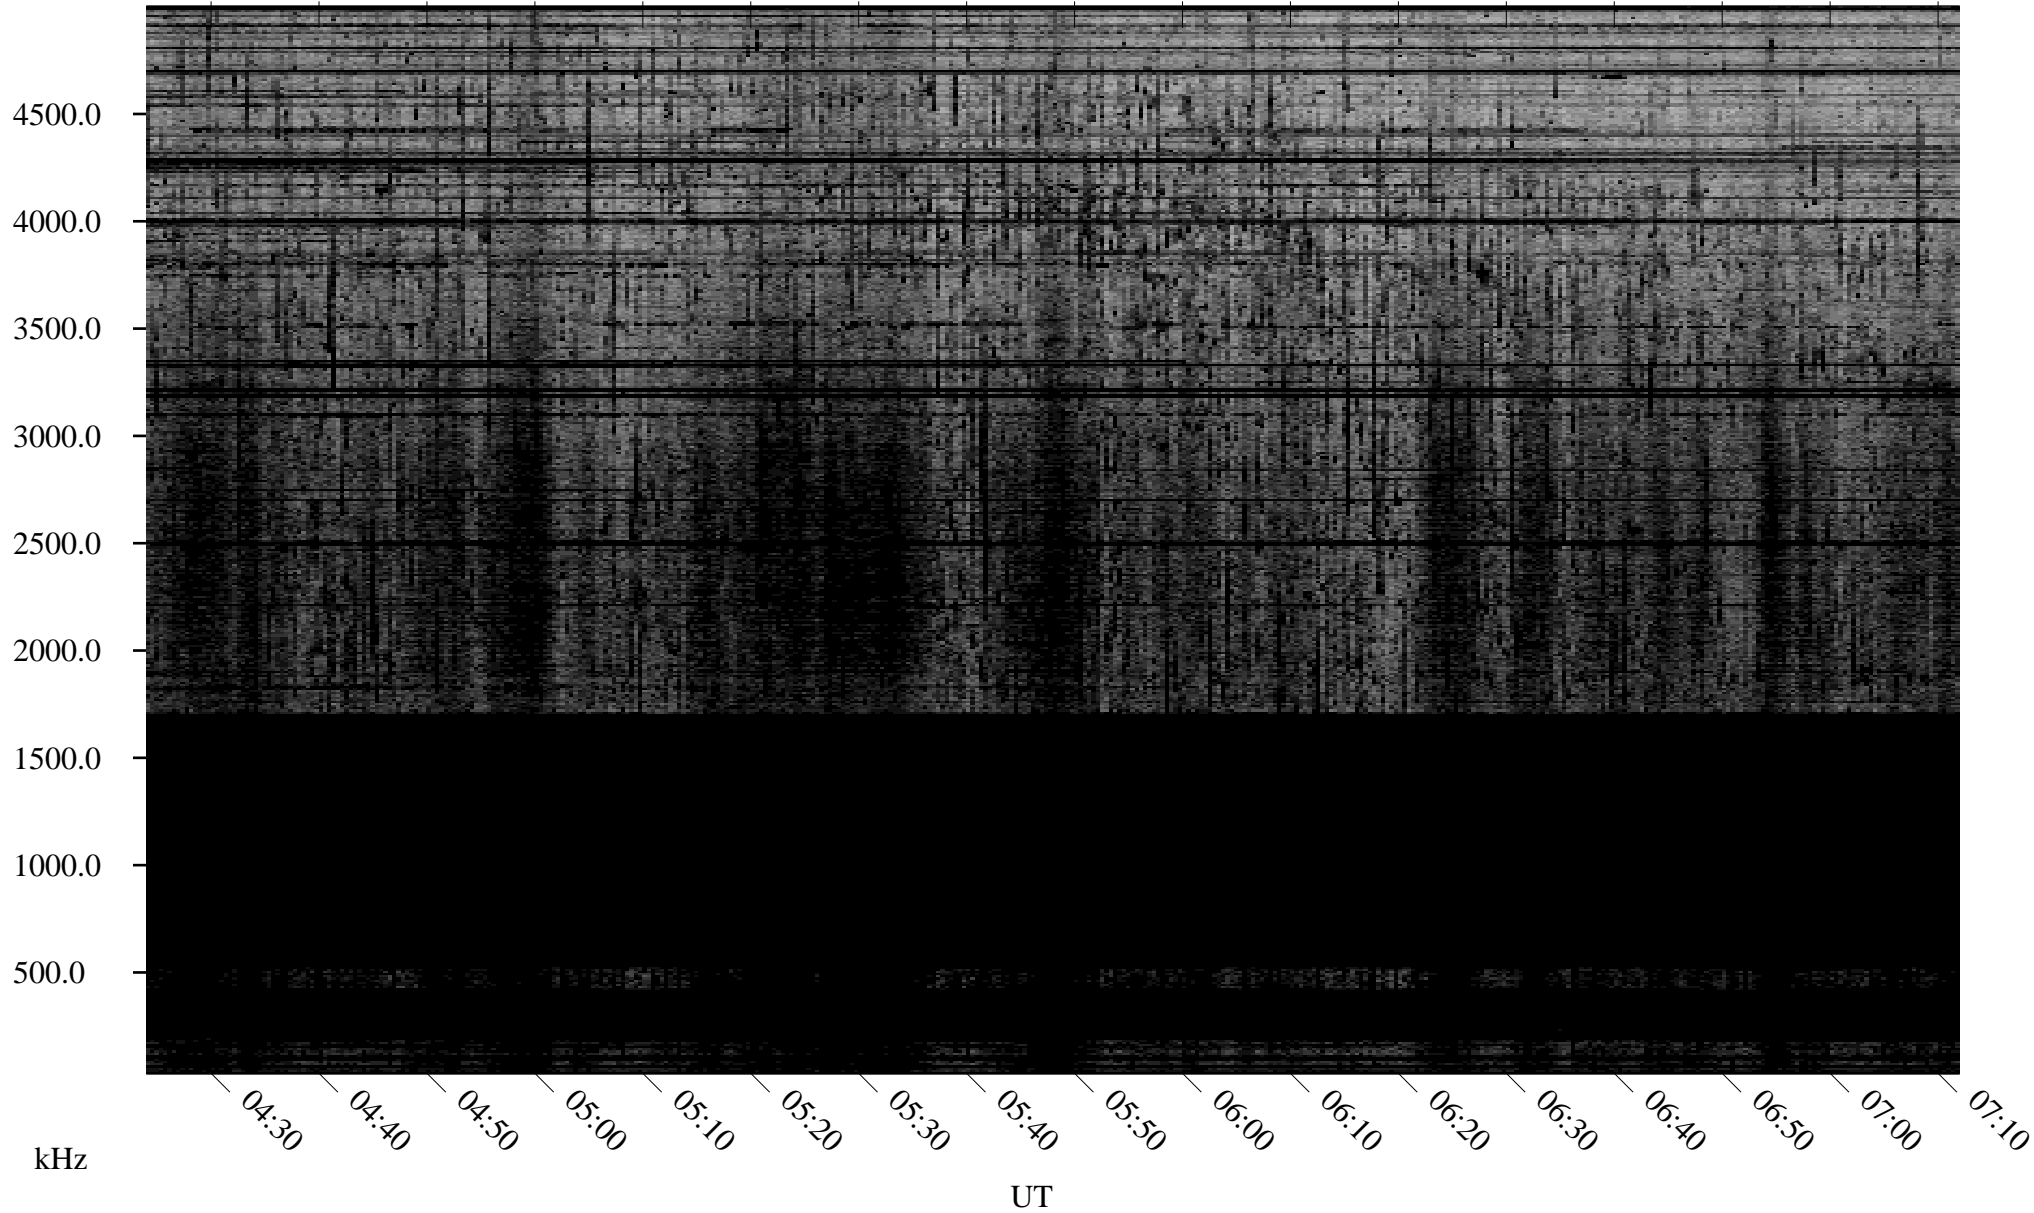

10/20/2009 Churchill, Manitoba

Linear Scale Black = 161 White = 15

ch09293l.r00SUm max_12

Page 1

10/20/2009 Churchill, Manitoba

Linear Scale Black = 161 White = 15

ch09293l.r00SUm max_12

Page 2

10/21/2009 Churchill, Manitoba

Linear Scale Black = 161 White = 15

ch092931.r00SUm max_12

Page 3

10/21/2009 Churchill, Manitoba

Linear Scale Black = 161 White = 15

ch09293l.r00SUm max_12

Page 4

10/21/2009 Churchill, Manitoba

Linear Scale Black = 161 White = 15

ch09293l.r00SUm max_12

Page 5

10/21/2009 Churchill, Manitoba

Linear Scale Black = 161 White = 15

ch092931.r00SUm max_12

Page 6

10/21/2009 Churchill, Manitoba

Linear Scale Black = 161 White = 15

ch09293l.r00SUm max_12

Page 7

10/21/2009 Churchill, Manitoba

Linear Scale Black = 161 White = 15

ch09293l.r00SUm max_12

Page 8