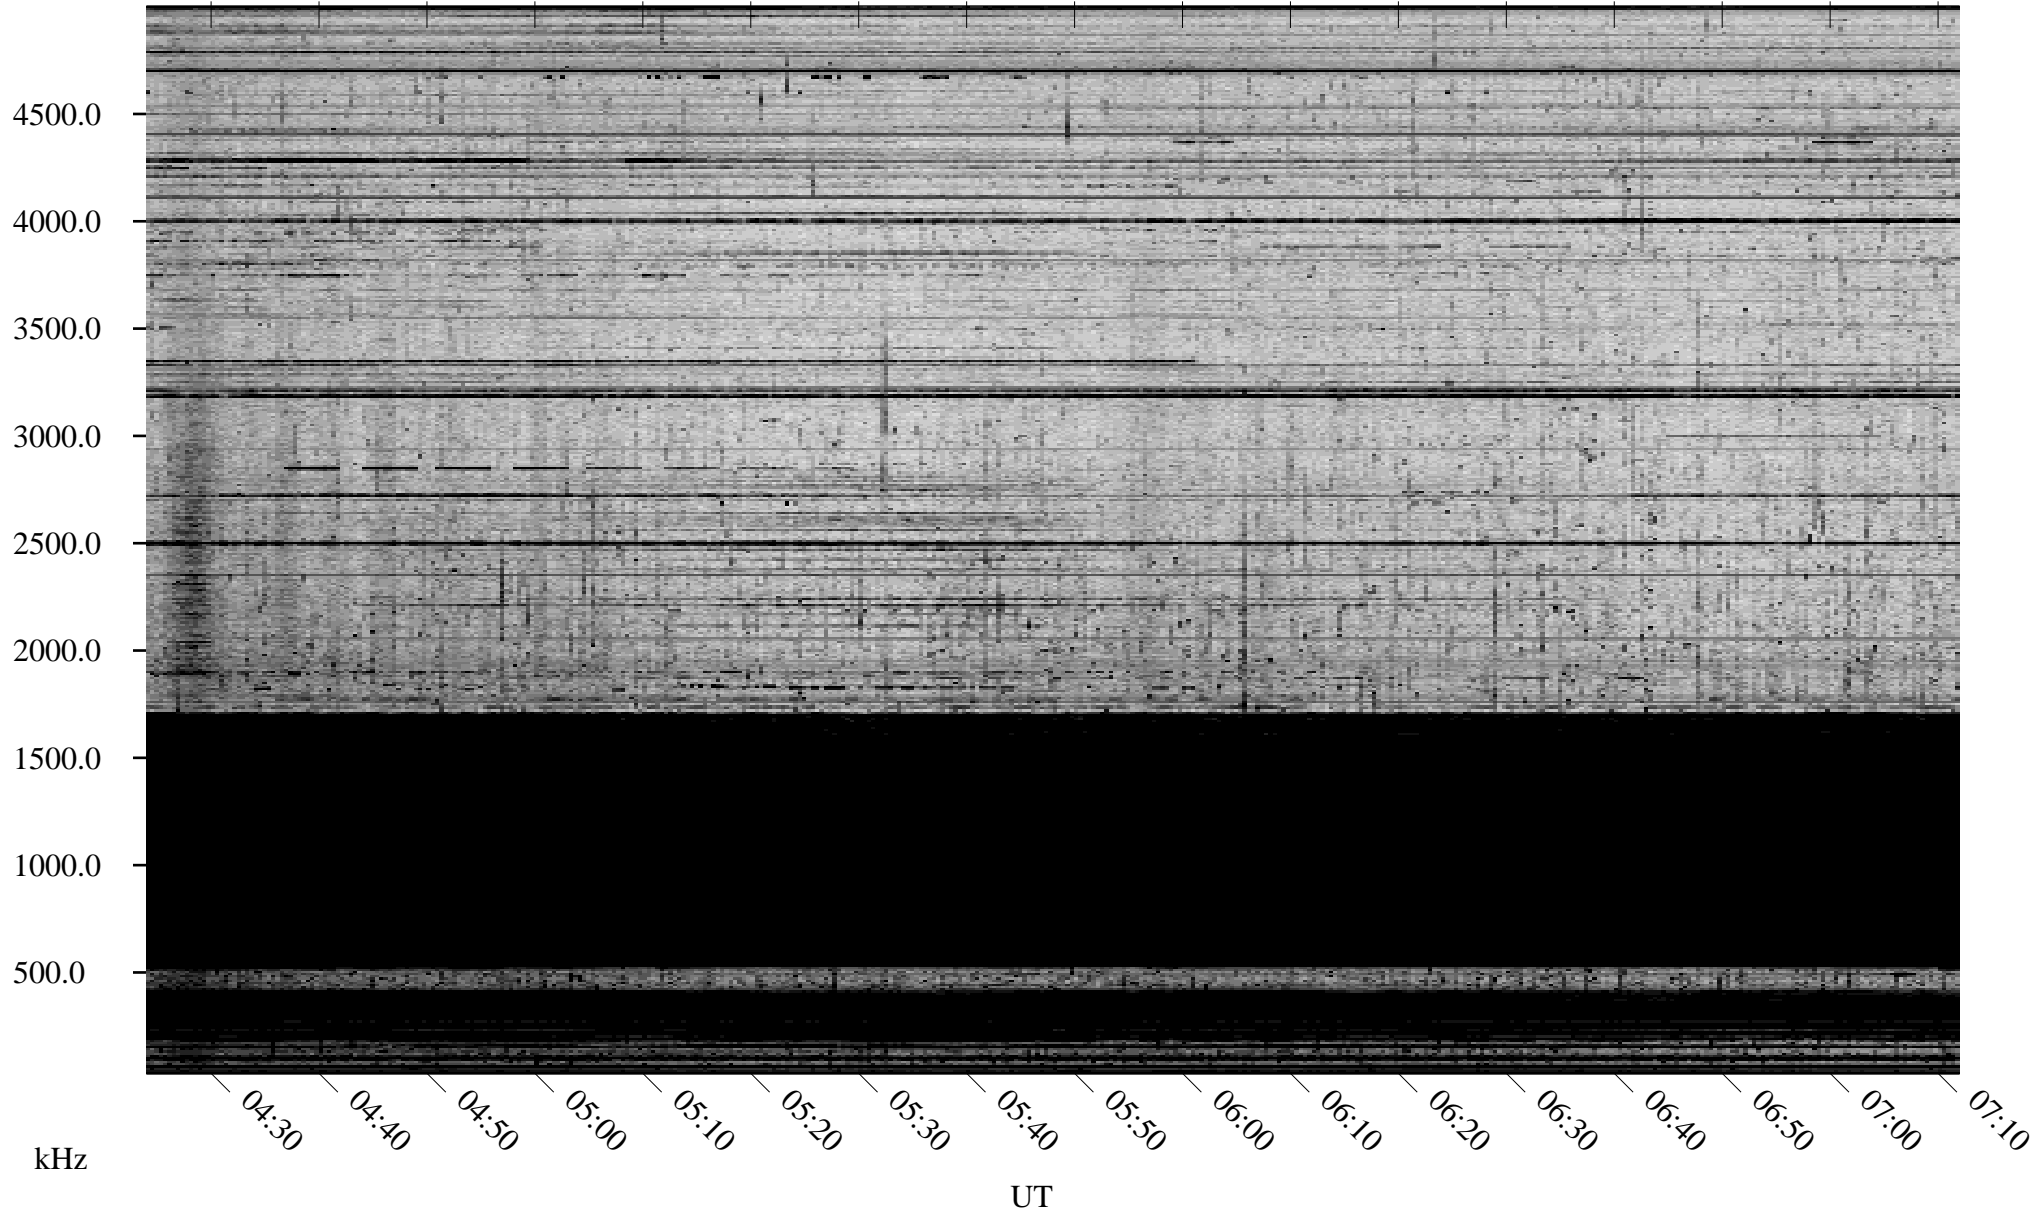

# 10/22/2009 Churchill, Manitoba

Linear Scale    Black = 161    White = 15

ch09294l.r00SUm max\_12

Page 3

# 10/22/2009 Churchill, Manitoba

Linear Scale    Black = 161    White = 15

ch09294l.r00SUm max\_12

Page 4