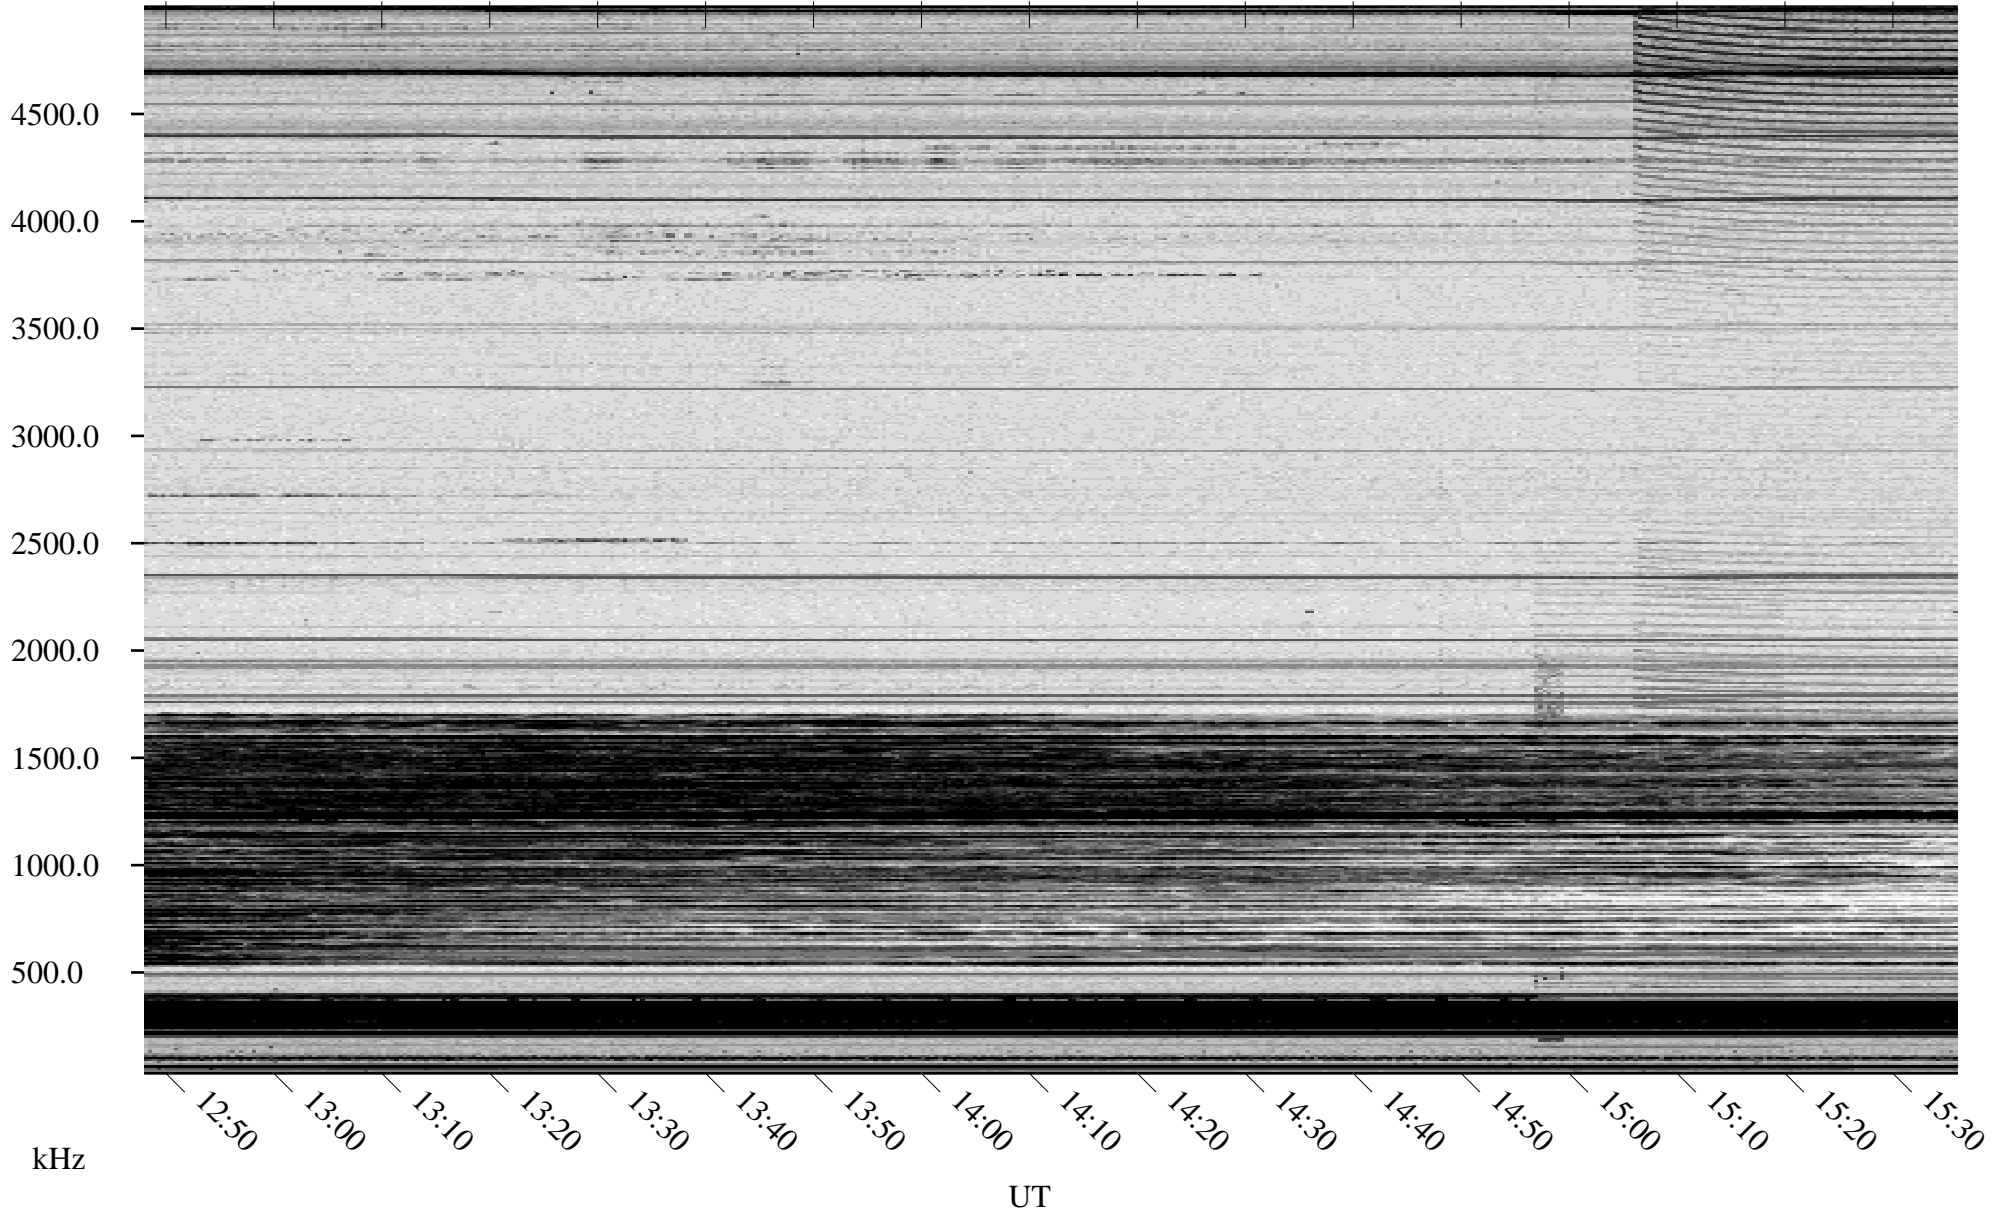

# 10/22/2009 Churchill, Manitoba

Linear Scale    Black = 161    White = 15

ch09294l.r00SUm max\_12

Page 5

# 10/22/2009 Churchill, Manitoba

Linear Scale    Black = 161    White = 15

ch09294l.r00SUm max\_12

Page 6

# 10/22/2009 Churchill, Manitoba

Linear Scale    Black = 161    White = 15

ch09294l.r00SUm max\_12

Page 7

# 10/22/2009 Churchill, Manitoba

Linear Scale    Black = 161    White = 15

ch09294l.r00SUm max\_12