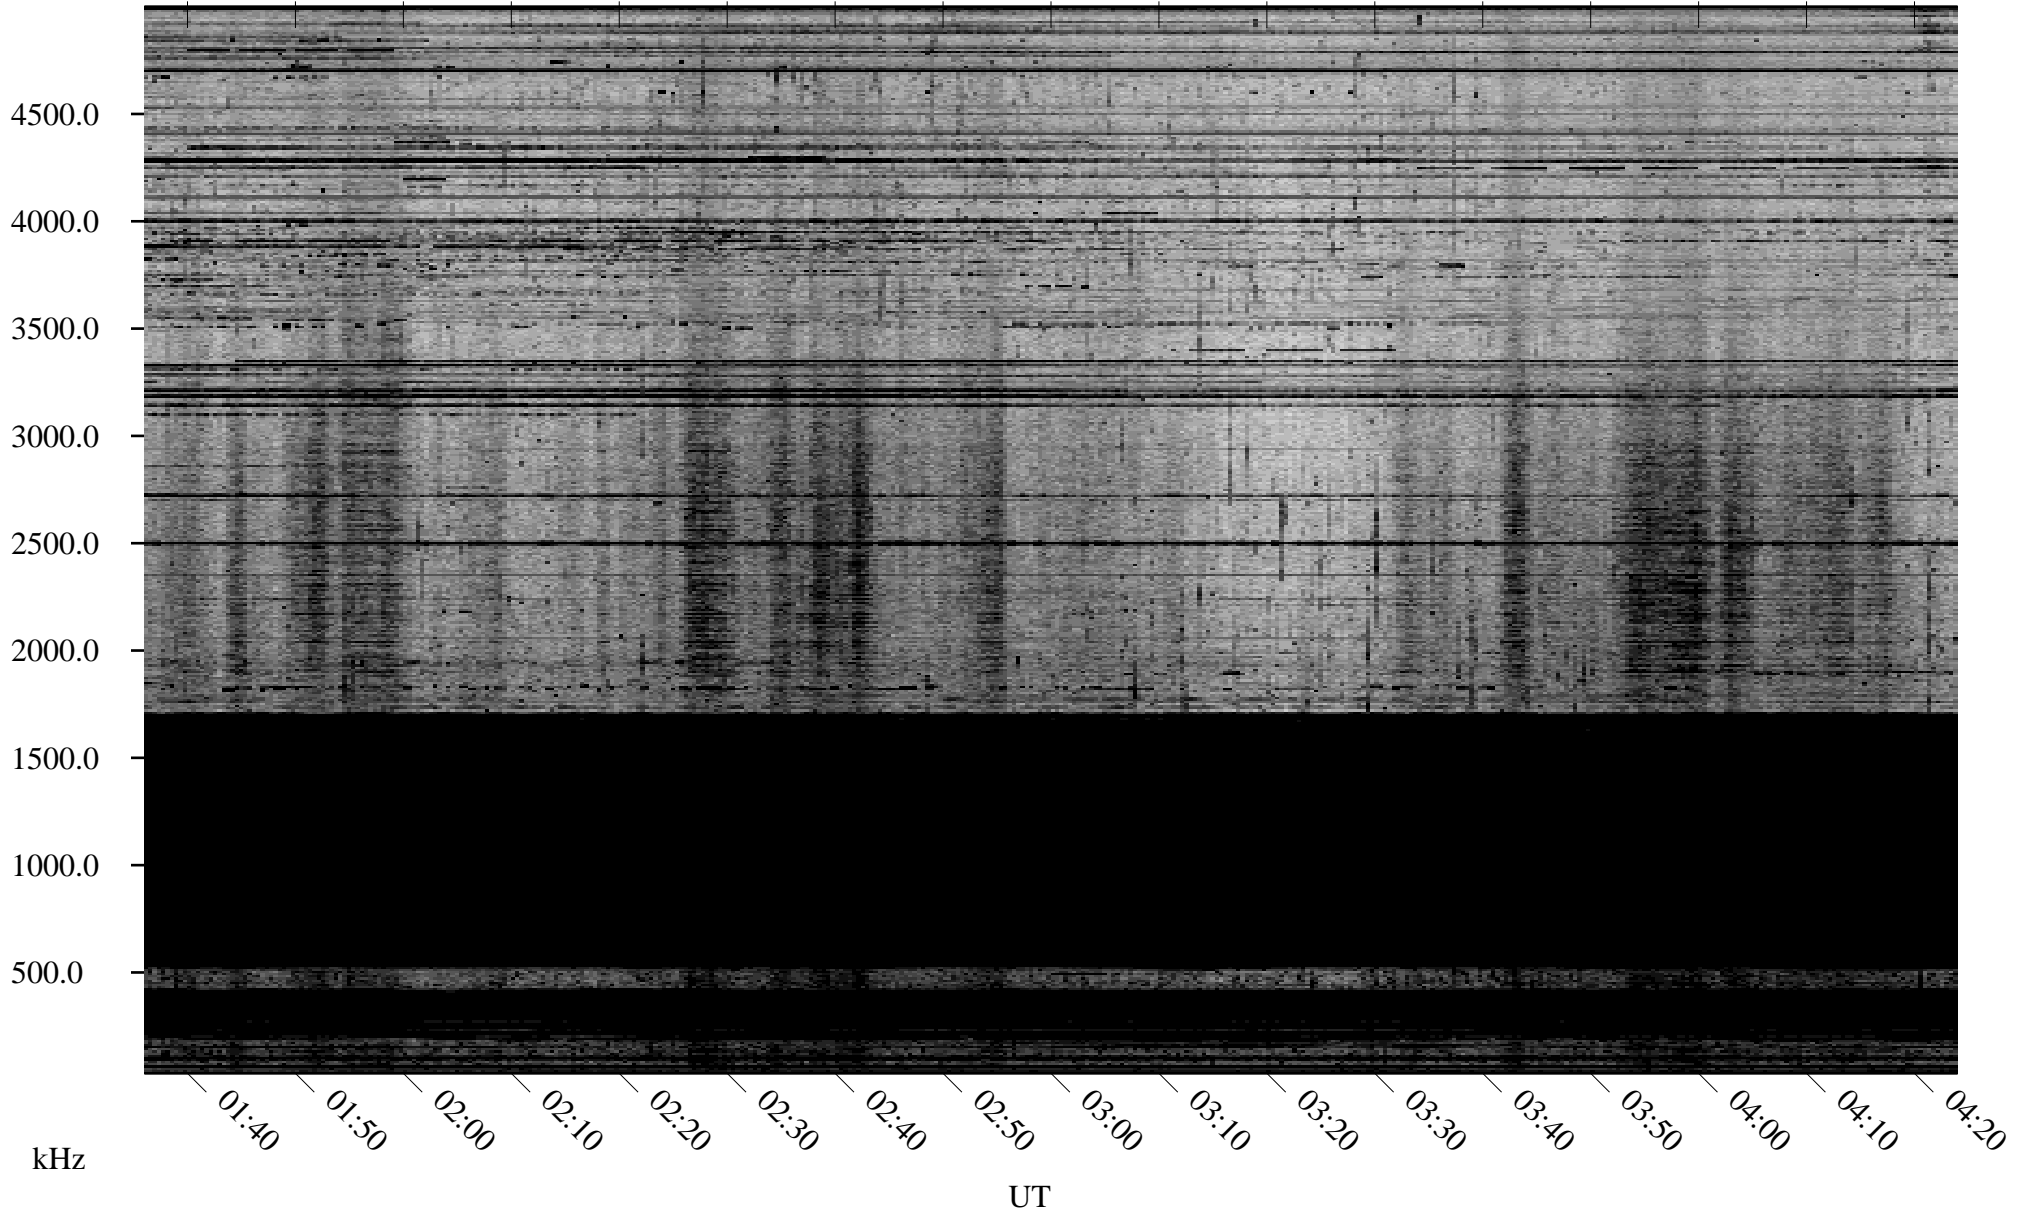

# 10/21/2009 Churchill, Manitoba

Linear Scale    Black = 161    White = 15

ch09294l.r00SUm max\_12

Page 1

# 10/21/2009 Churchill, Manitoba

Linear Scale    Black = 161    White = 15

ch09294l.r00SUm max\_12

Page 2

# 10/22/2009 Churchill, Manitoba

Linear Scale    Black = 161    White = 15

ch09294l.r00SUm max\_12

Page 3

# 10/22/2009 Churchill, Manitoba

Linear Scale    Black = 161    White = 15

ch09294l.r00SUm max\_12

Page 4