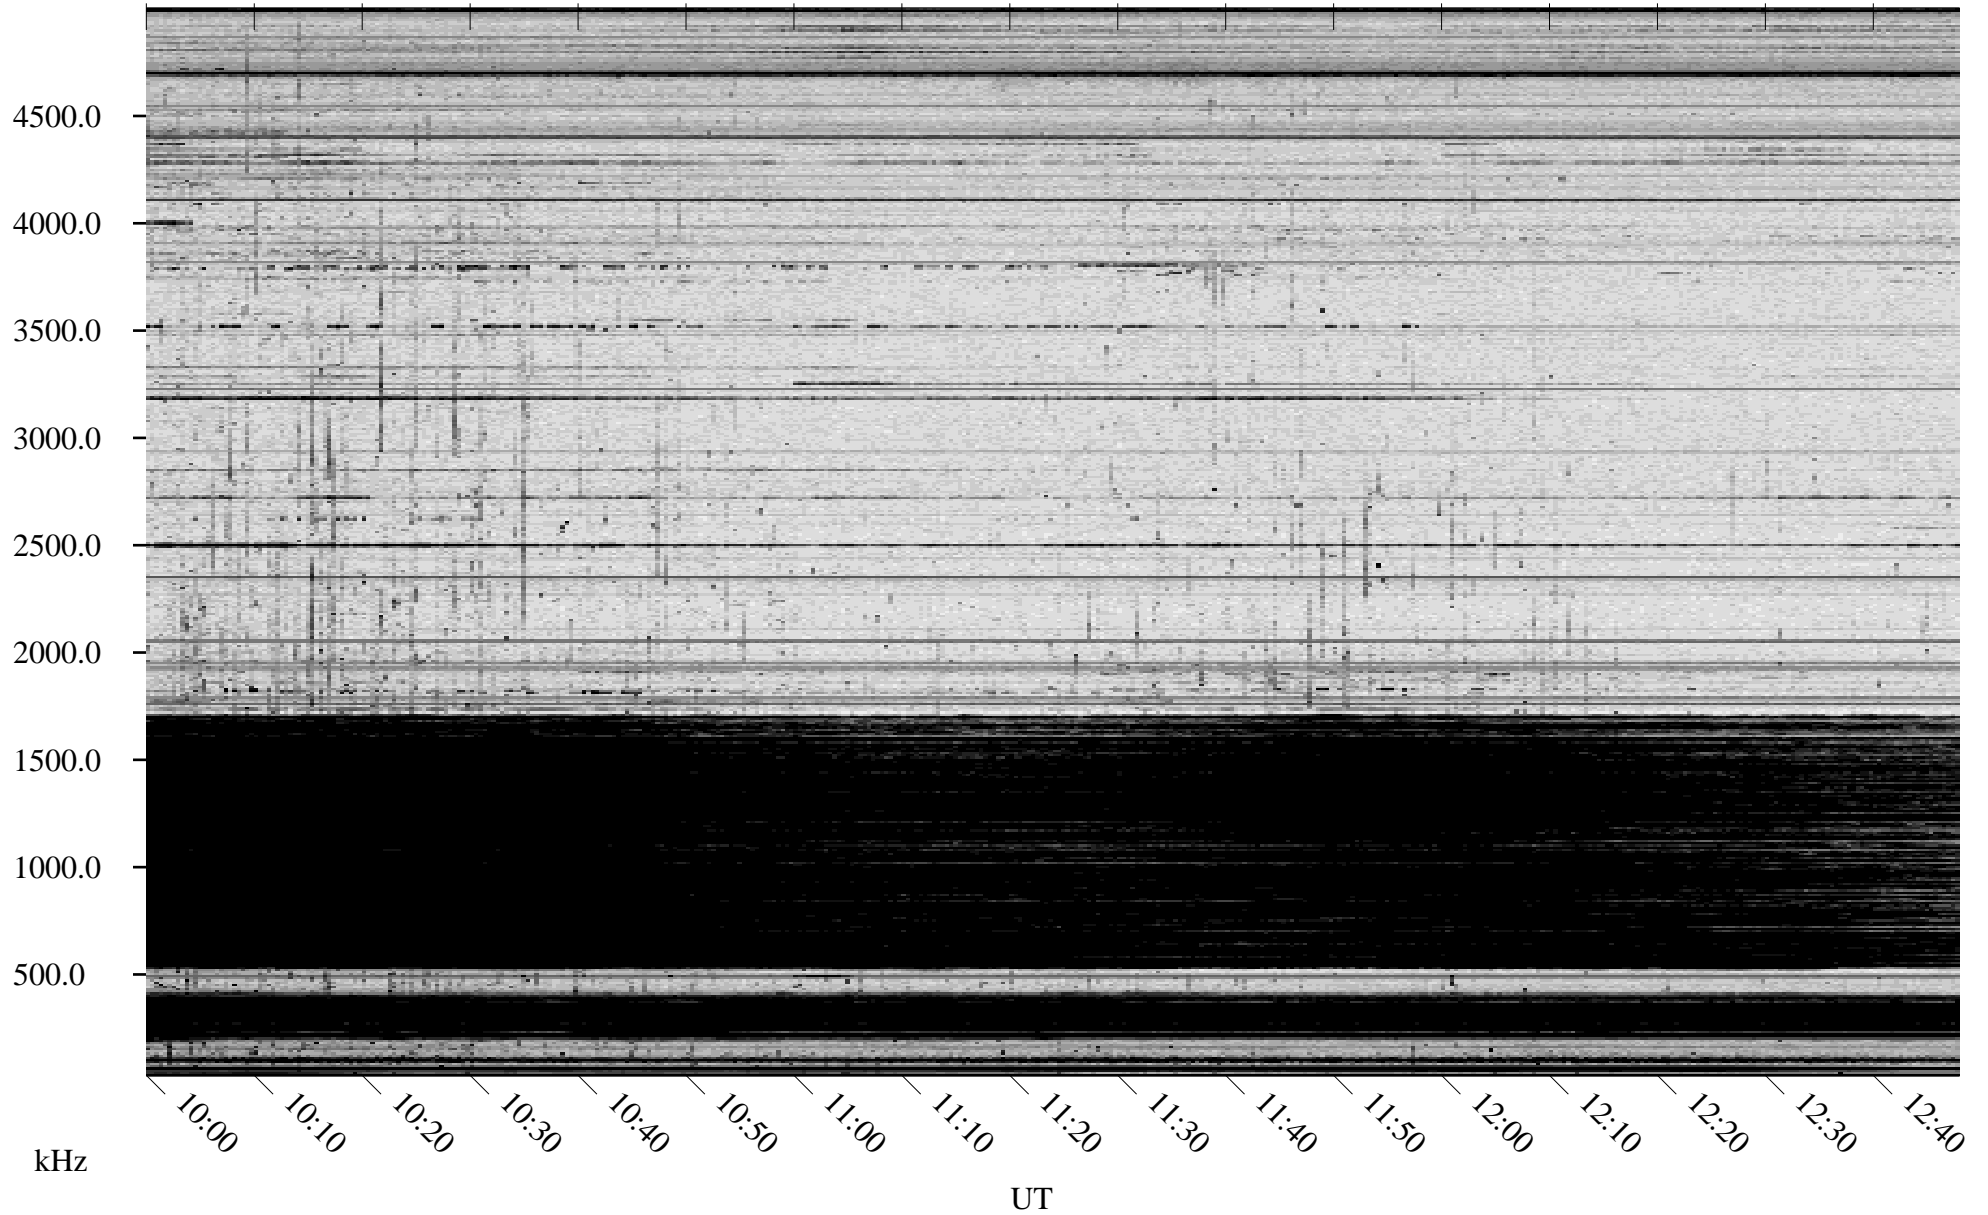

# 10/22/2009 Churchill, Manitoba

Linear Scale    Black = 161    White = 15

ch09294l.r00SUm max\_12

Page 5

# 10/22/2009 Churchill, Manitoba

Linear Scale    Black = 161    White = 15

ch09294l.r00SUm max\_12

Page 6