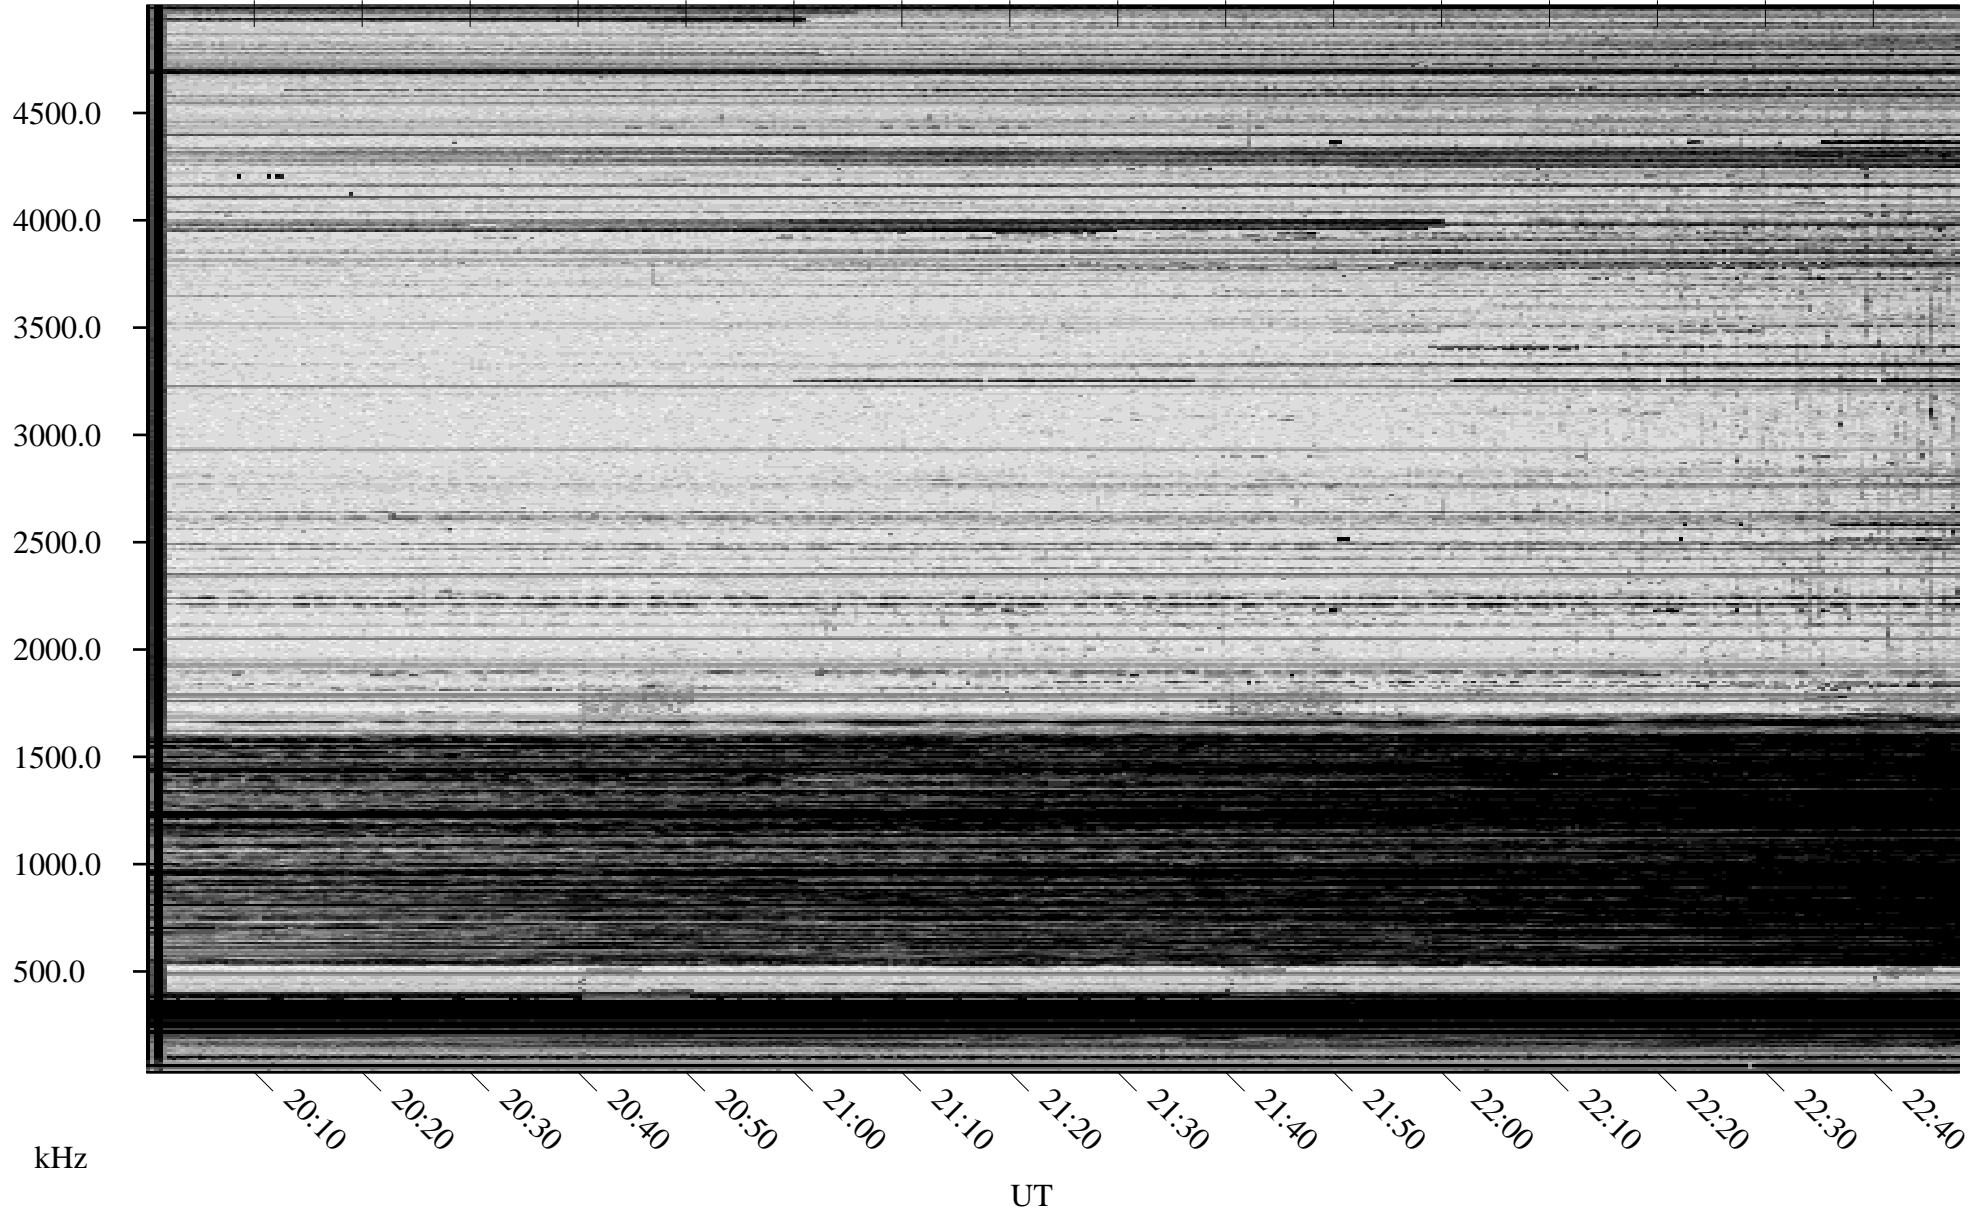

# 10/21/2009 Churchill, Manitoba

Linear Scale    Black = 161    White = 15

ch09294l.r00SUm max\_12

Page 1

# 10/21/2009 Churchill, Manitoba

Linear Scale    Black = 161    White = 15

ch09294l.r00SUm max\_12

Page 2

# 10/22/2009 Churchill, Manitoba

Linear Scale    Black = 161    White = 15

ch09294l.r00SUm max\_12

Page 3

# 10/22/2009 Churchill, Manitoba

Linear Scale    Black = 161    White = 15

ch09294l.r00SUm max\_12

Page 4