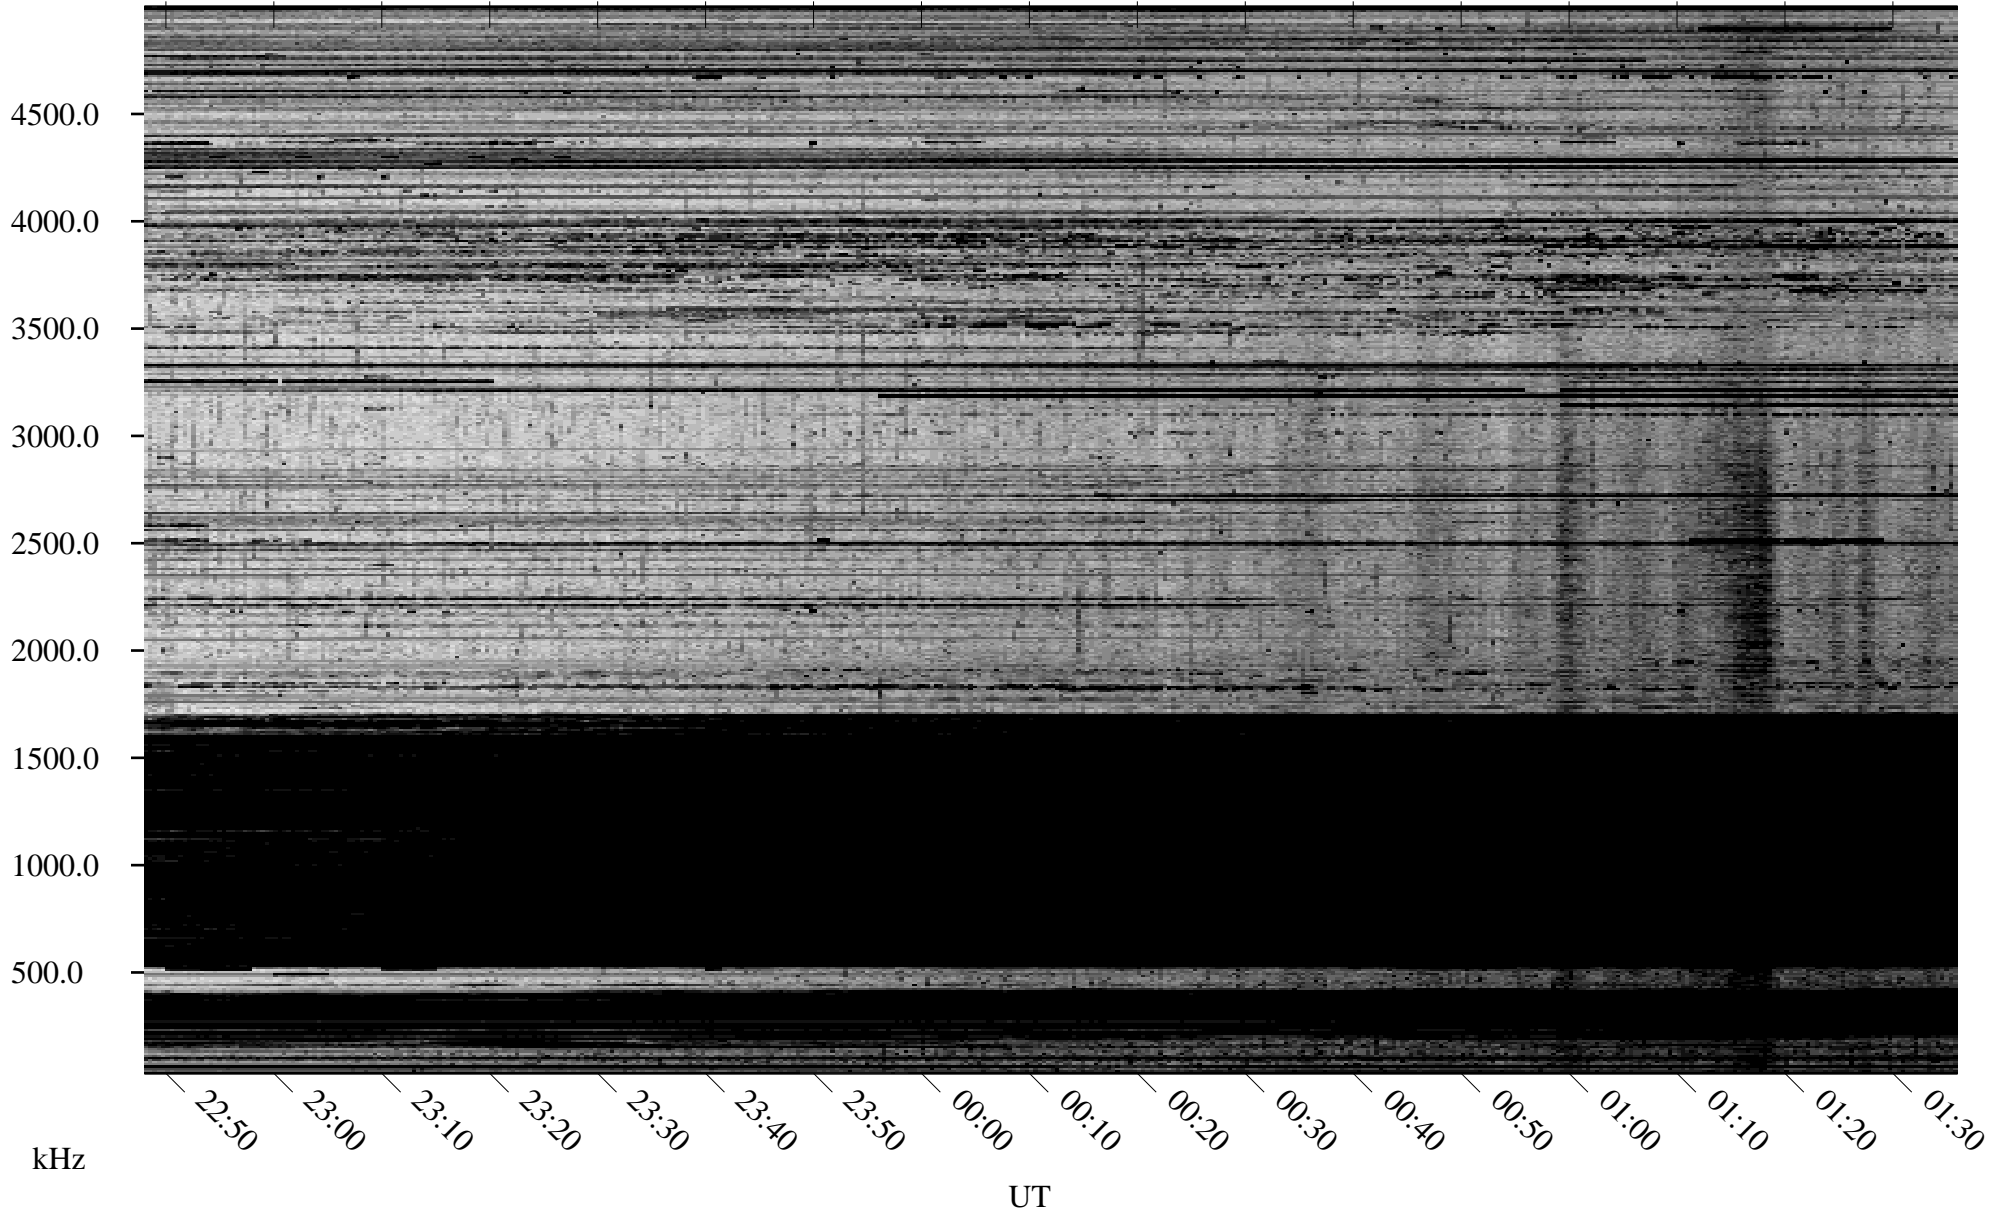

# 10/21/2009 Churchill, Manitoba

Linear Scale    Black = 161    White = 15

ch09294l.r00SUm max\_12

Page 1

# 10/21/2009 Churchill, Manitoba

Linear Scale    Black = 161    White = 15

ch09294l.r00SUm max\_12

Page 2

# 10/22/2009 Churchill, Manitoba

Linear Scale    Black = 161    White = 15

ch09294l.r00SUm max\_12

Page 3

# 10/22/2009 Churchill, Manitoba

Linear Scale    Black = 161    White = 15

ch09294l.r00SUm max\_12

Page 4