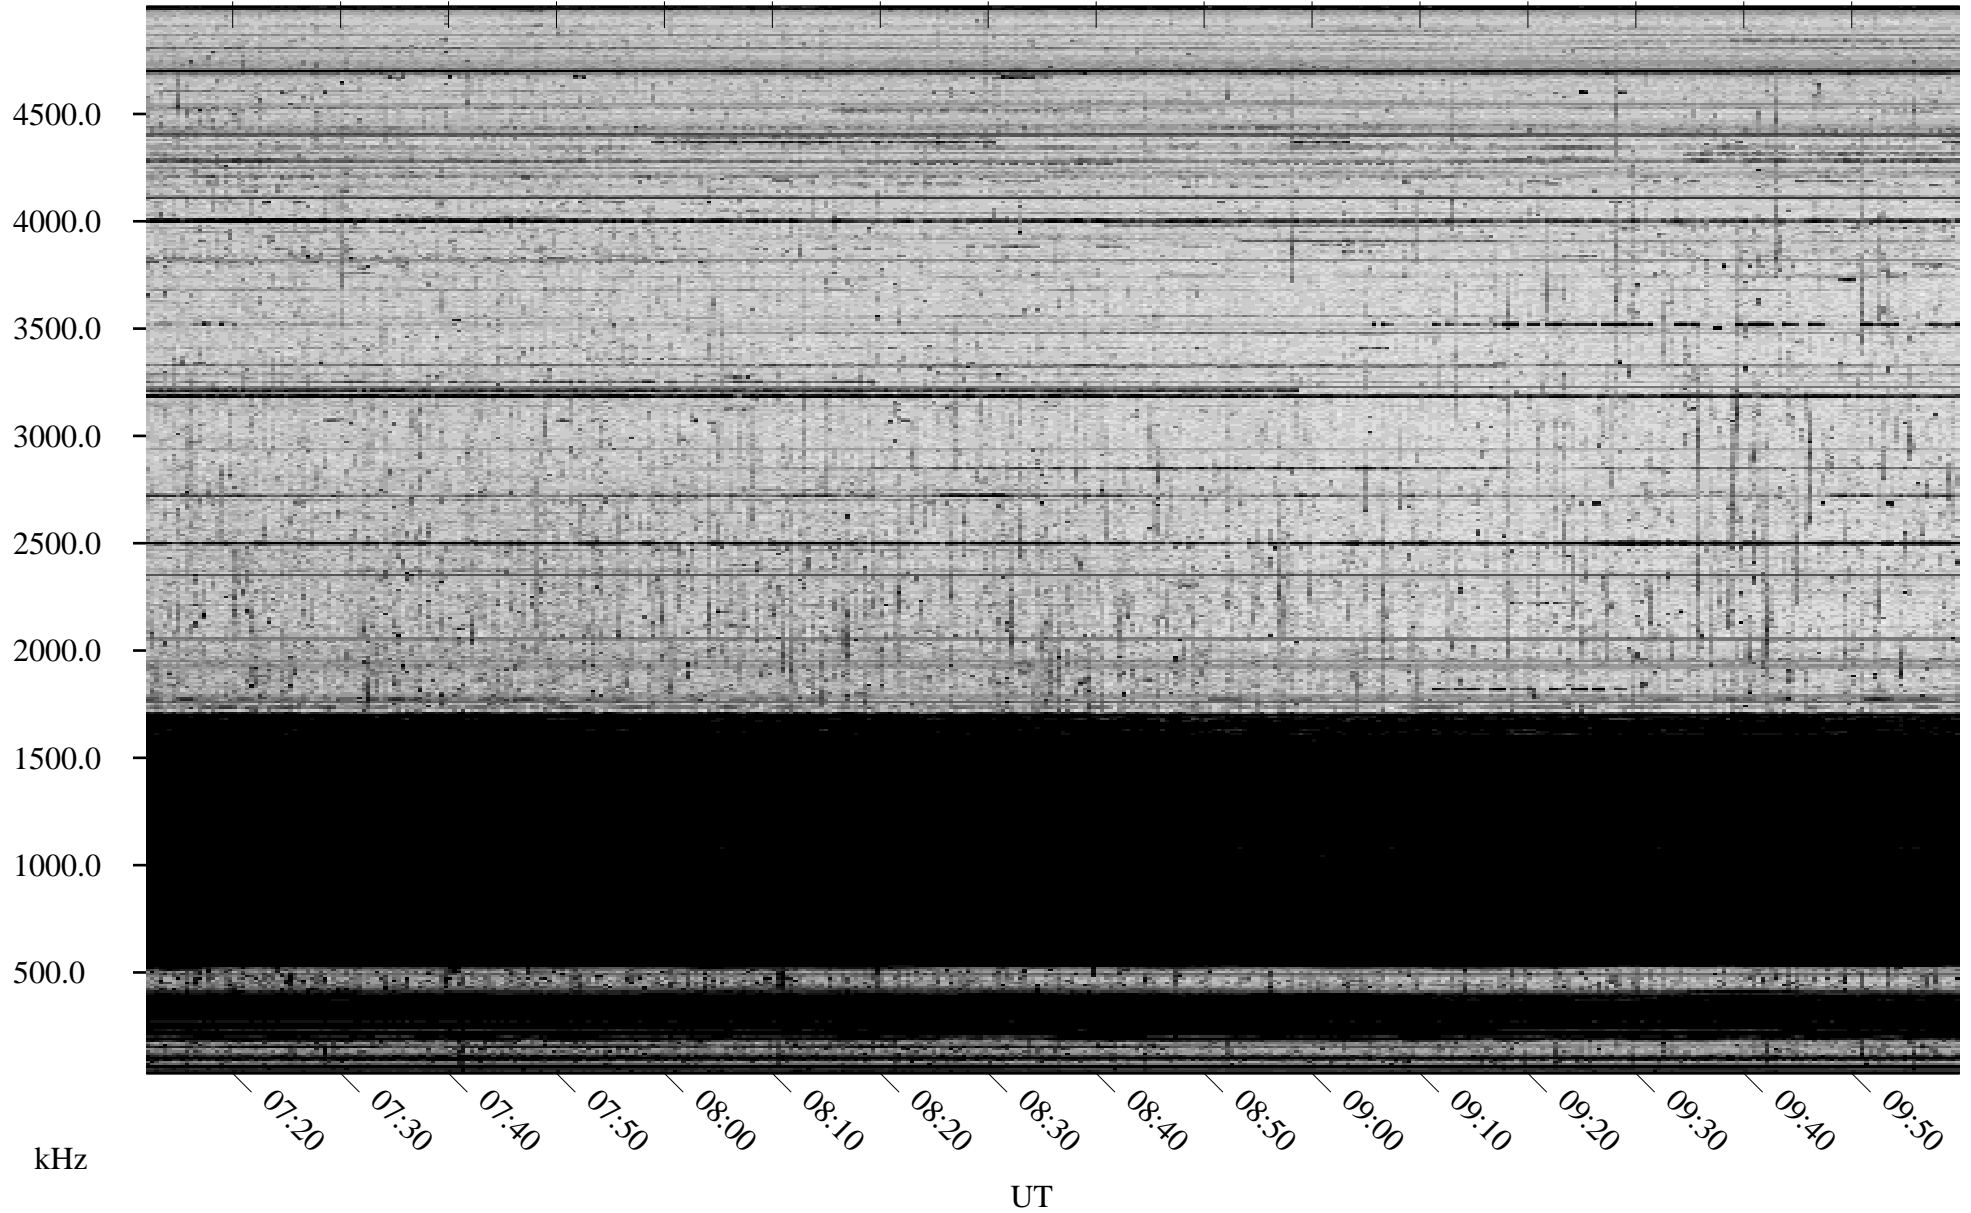

# 10/22/2009 Churchill, Manitoba

Linear Scale    Black = 161    White = 15

ch09294l.r00SUm max\_12

Page 4

# 10/22/2009 Churchill, Manitoba

Linear Scale    Black = 161    White = 15

ch09294l.r00SUm max\_12

Page 5