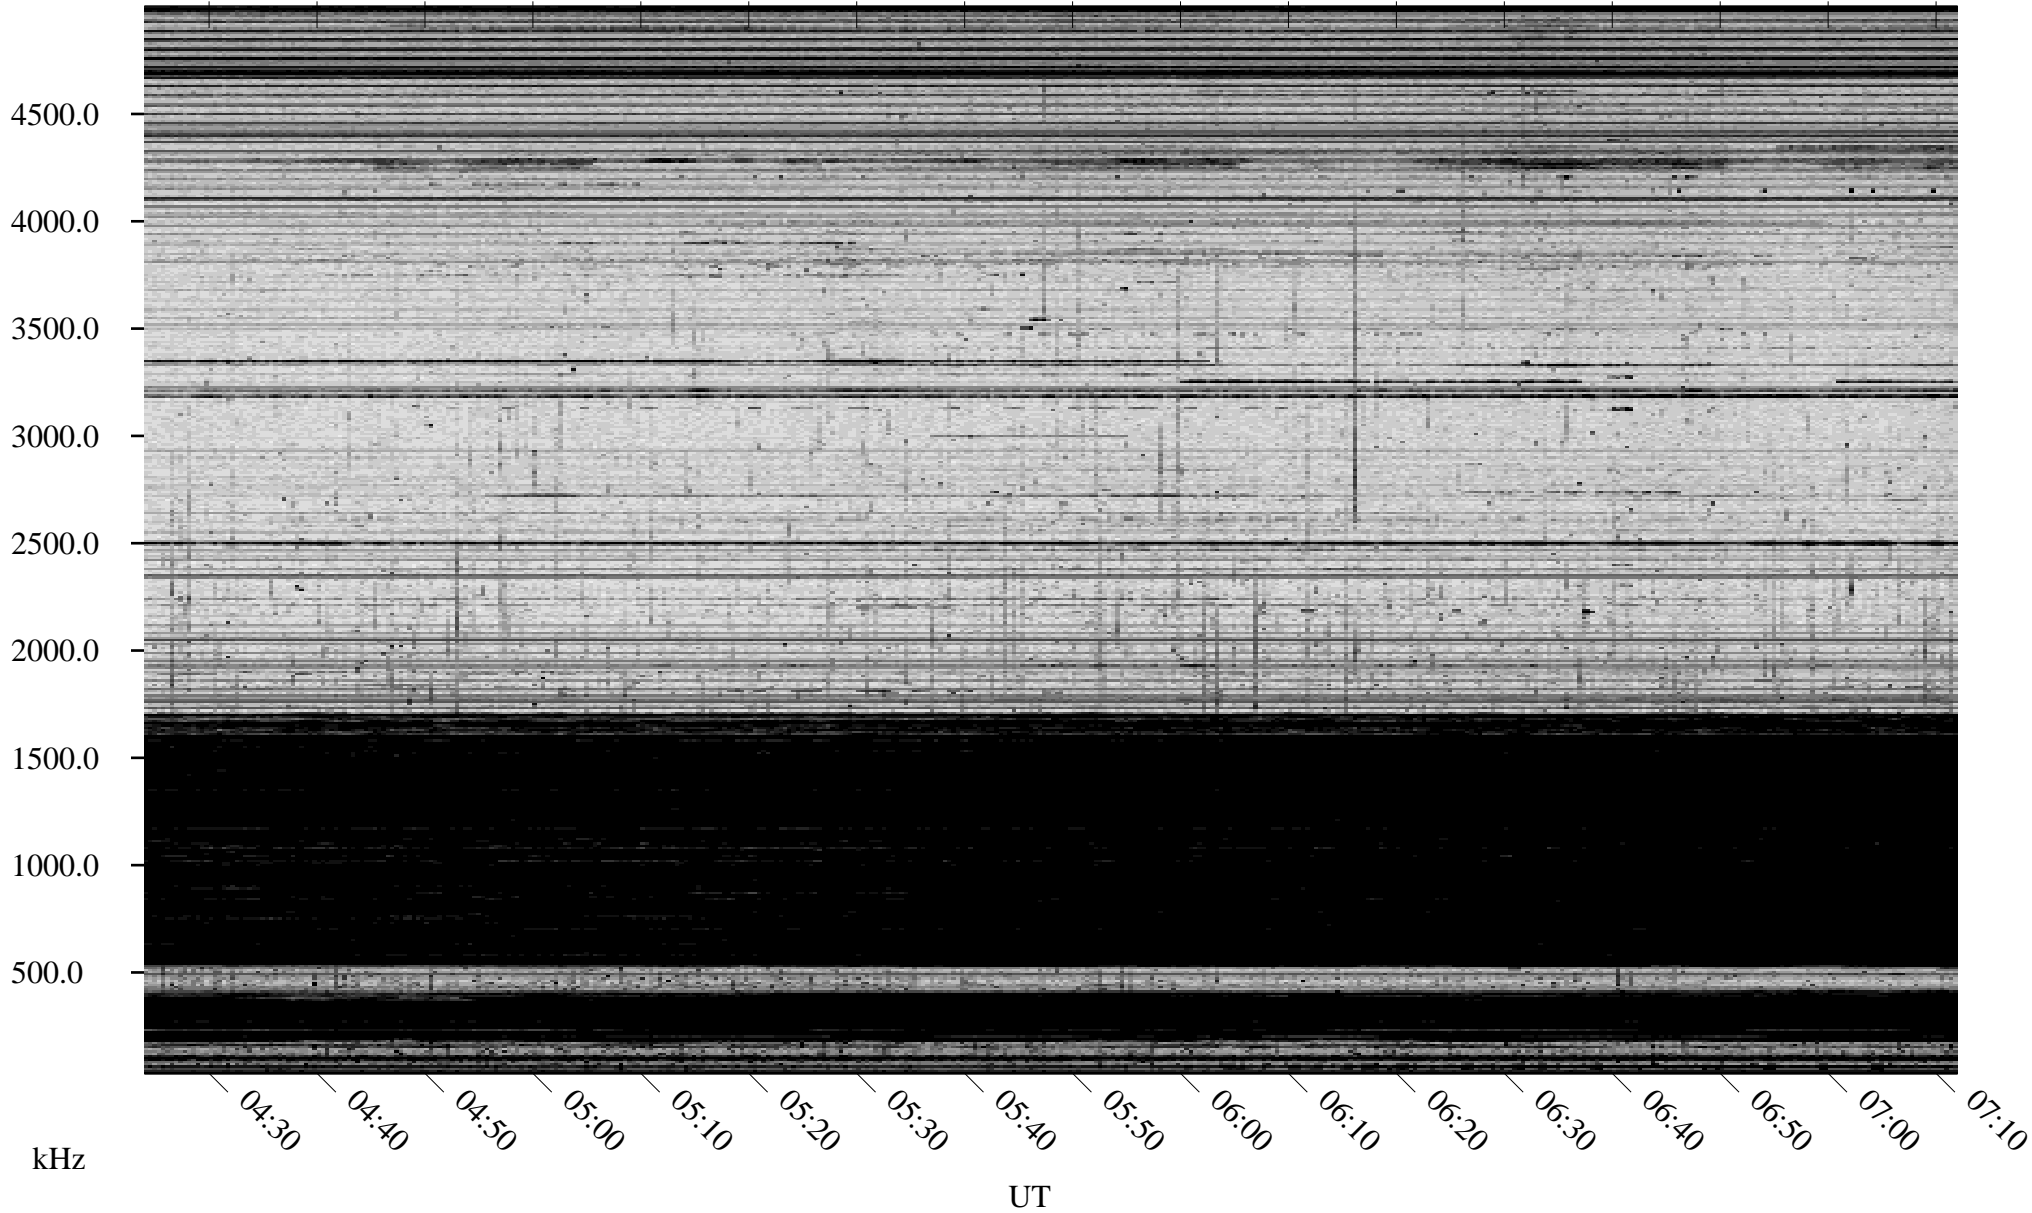

10/22/2009 Churchill, Manitoba

Linear Scale Black = 161 White = 15

ch092951.r00SUm max_12

Page 1

10/22/2009 Churchill, Manitoba

Linear Scale Black = 161 White = 15

ch092951.r00SUm max_12

Page 2

10/23/2009 Churchill, Manitoba

Linear Scale Black = 161 White = 15

ch092951.r00SUm max_12

Page 3

10/23/2009 Churchill, Manitoba

Linear Scale Black = 161 White = 15

ch092951.r00SUm max_12

Page 4

10/23/2009 Churchill, Manitoba

Linear Scale Black = 161 White = 15

ch092951.r00SUm max_12

Page 5

10/23/2009 Churchill, Manitoba

Linear Scale Black = 161 White = 15

ch092951.r00SUm max_12

Page 6

10/23/2009 Churchill, Manitoba

Linear Scale Black = 161 White = 15

ch092951.r00SUm max_12

Page 7

10/23/2009 Churchill, Manitoba

Linear Scale Black = 161 White = 15

ch092951.r00SUm max_12

Page 8