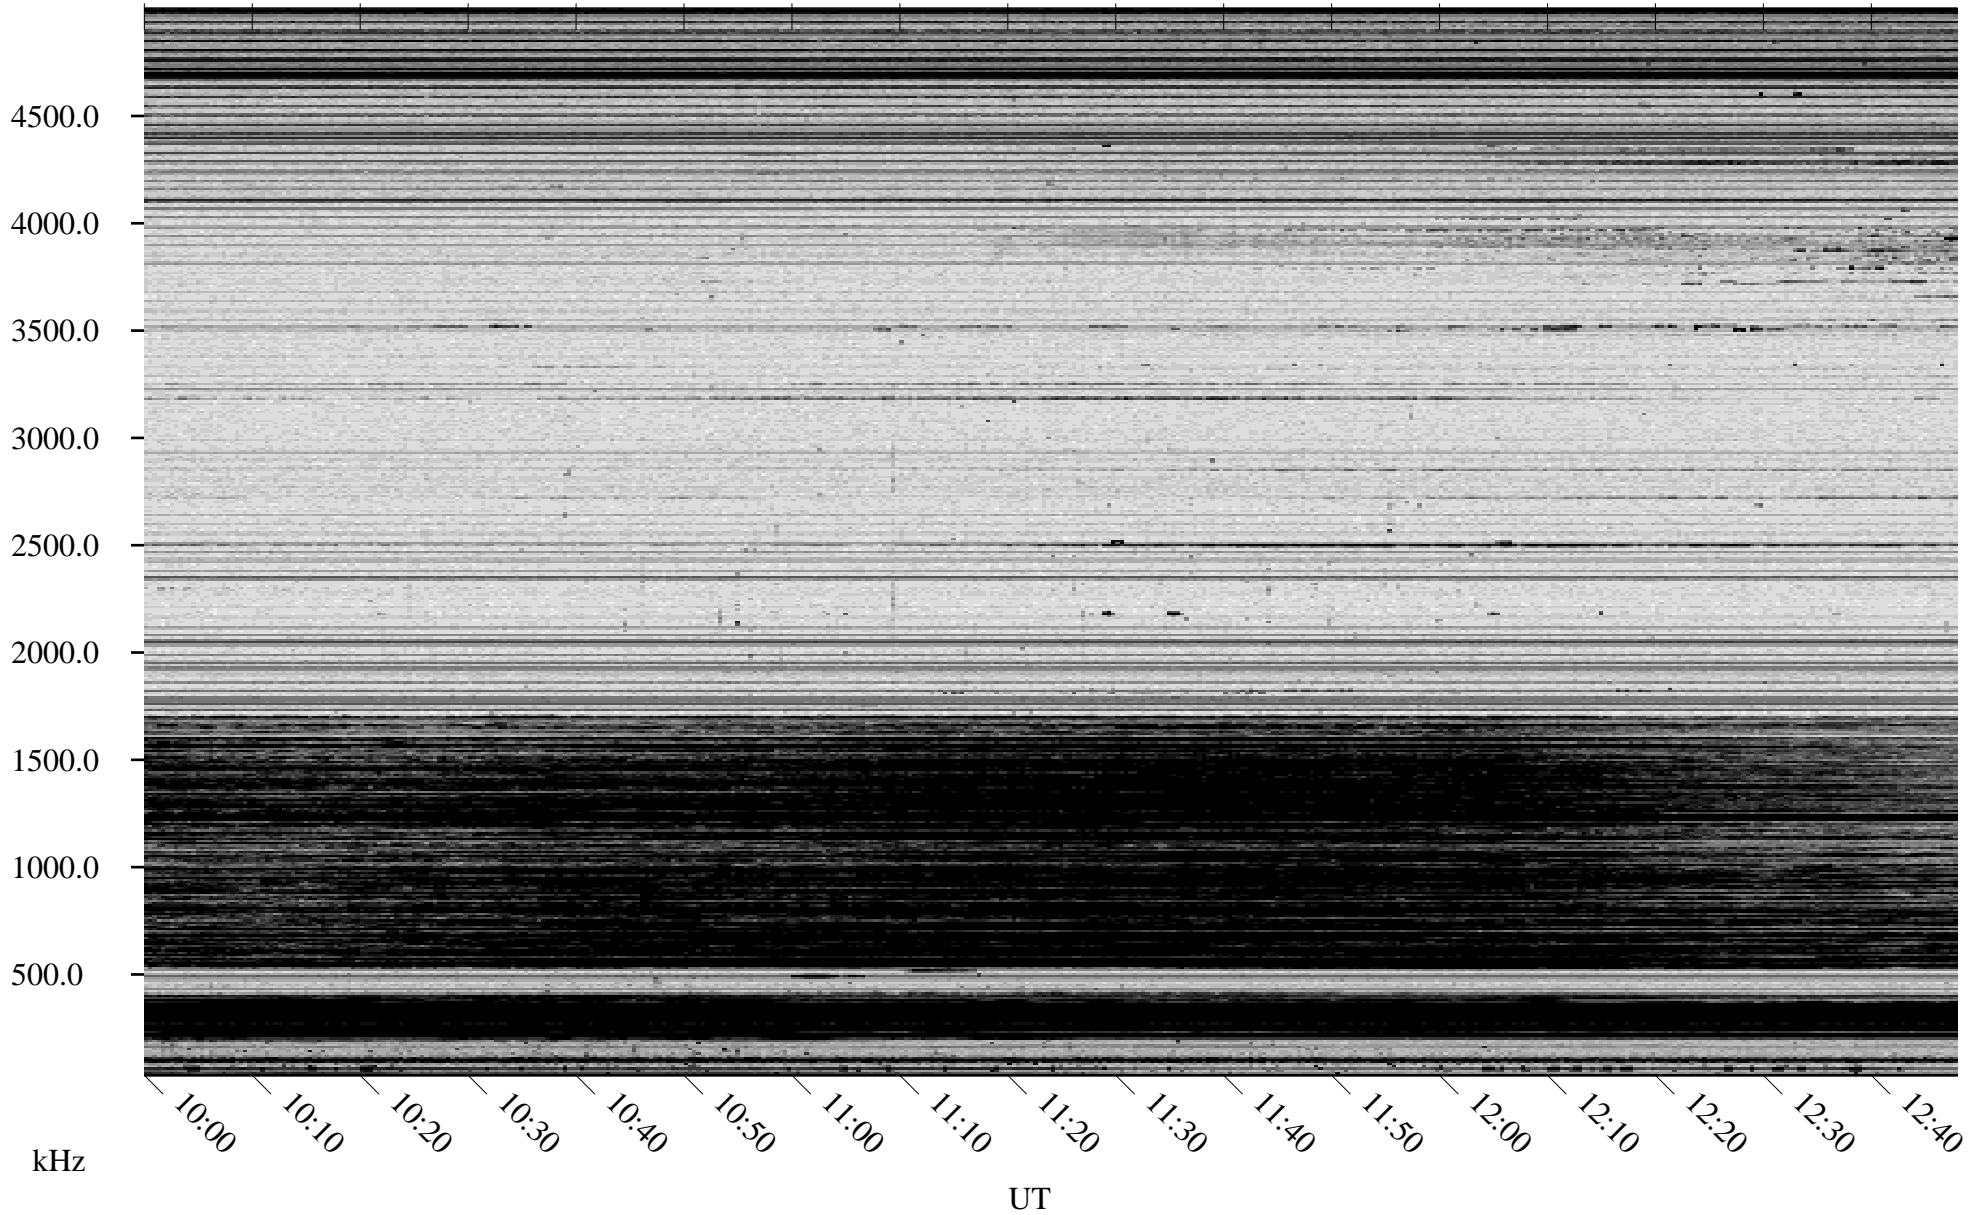

10/22/2009 Churchill, Manitoba

Linear Scale Black = 161 White = 15

ch092951.r00SUm max_12

Page 1

10/22/2009 Churchill, Manitoba

Linear Scale Black = 161 White = 15

ch092951.r00SUm max_12

Page 2

10/23/2009 Churchill, Manitoba

Linear Scale Black = 161 White = 15

ch092951.r00SUm max_12

Page 3

10/23/2009 Churchill, Manitoba

Linear Scale Black = 161 White = 15

ch092951.r00SUm max_12

Page 4

10/23/2009 Churchill, Manitoba

Linear Scale Black = 161 White = 15

ch092951.r00SUm max_12

Page 5

10/23/2009 Churchill, Manitoba

Linear Scale Black = 161 White = 15

ch092951.r00SUm max_12

Page 6

10/23/2009 Churchill, Manitoba

Linear Scale Black = 161 White = 15

ch092951.r00SUm max_12

Page 7

10/23/2009 Churchill, Manitoba

Linear Scale Black = 161 White = 15

ch092951.r00SUm max_12

Page 8