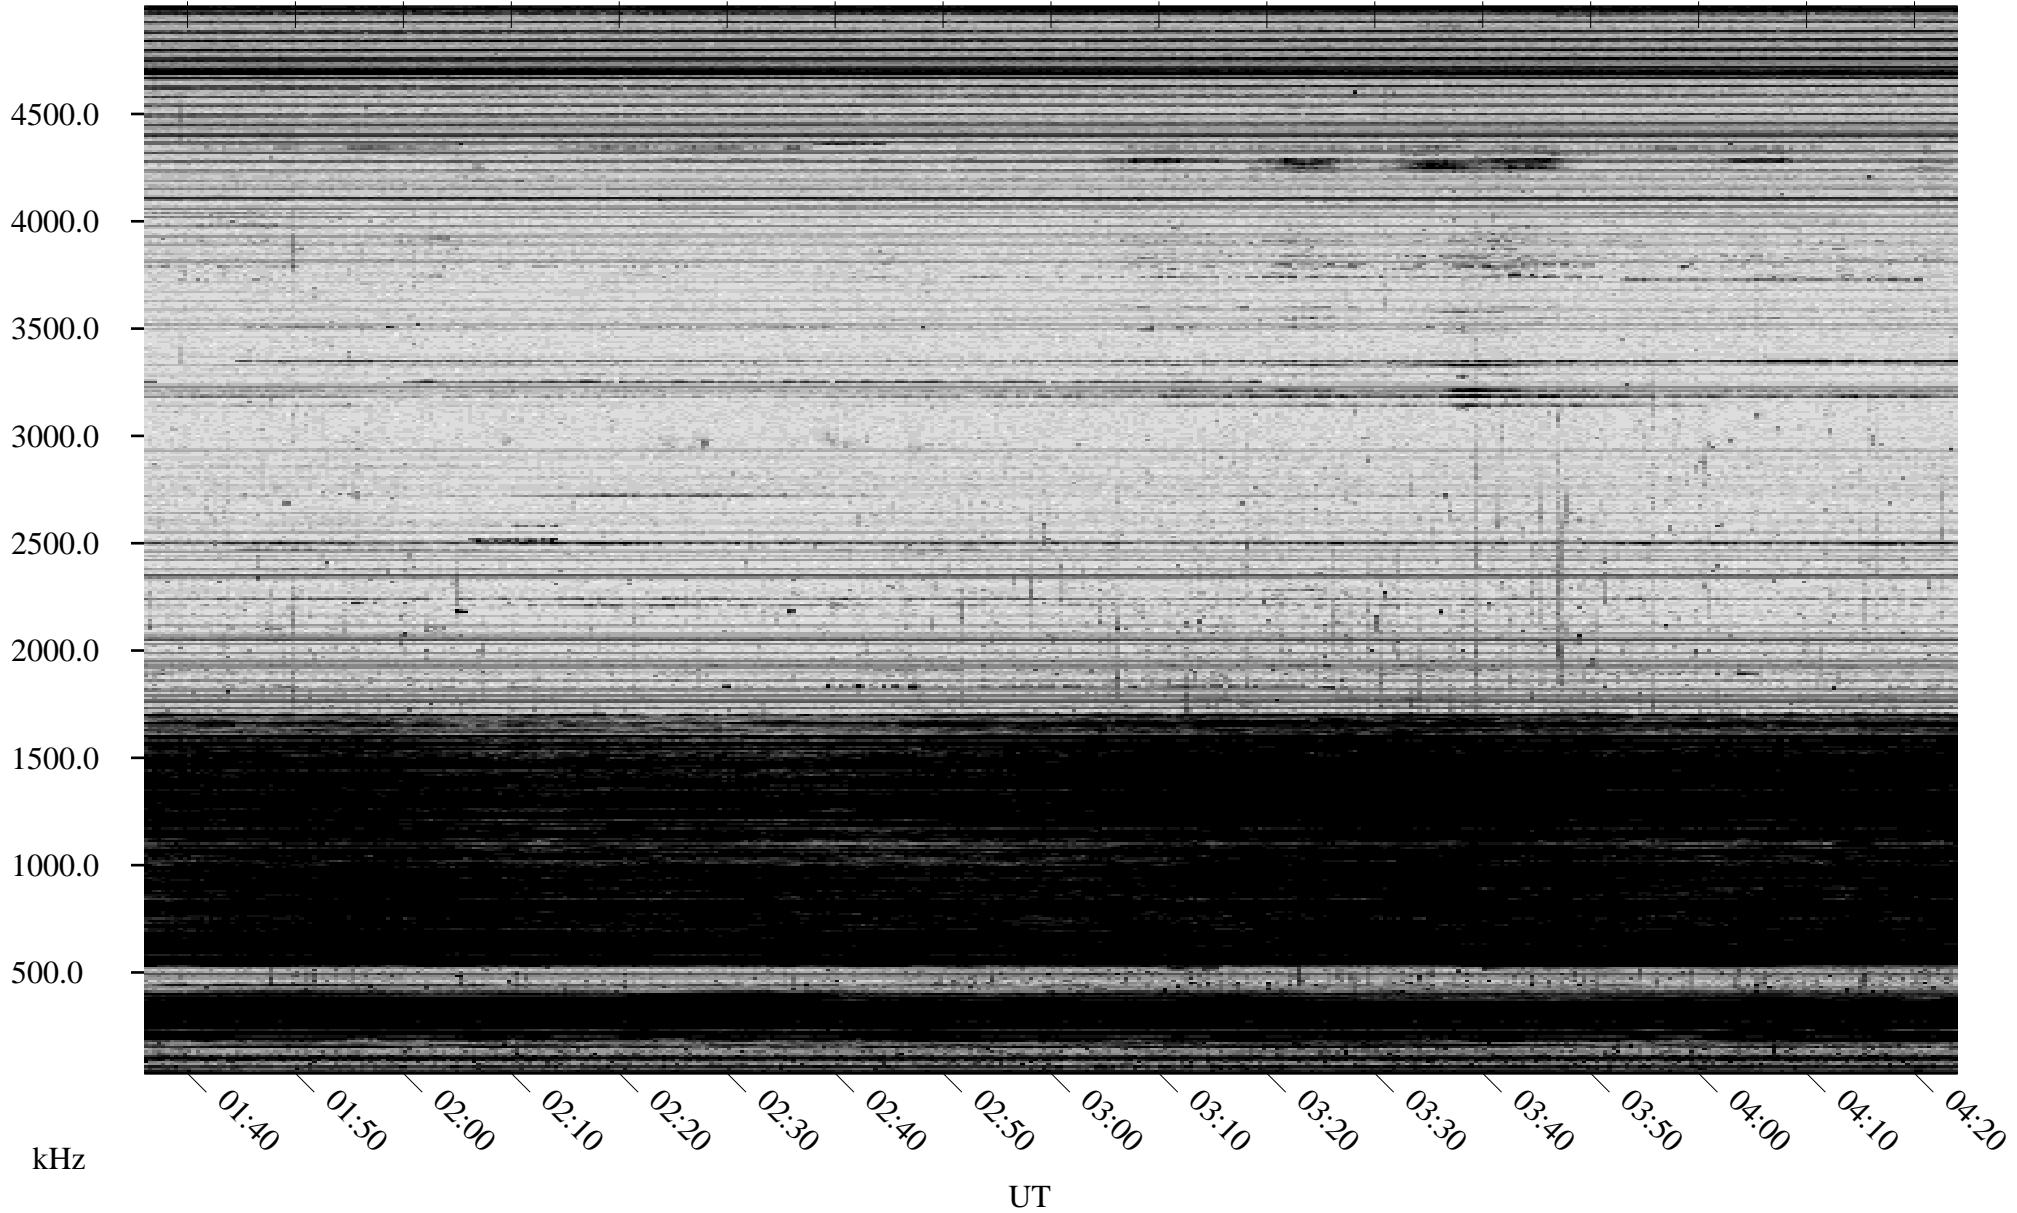

10/22/2009 Churchill, Manitoba

Linear Scale Black = 161 White = 15

ch092951.r00SUm max_12

Page 1

10/22/2009 Churchill, Manitoba

Linear Scale Black = 161 White = 15

ch092951.r00SUm max_12

Page 2

10/23/2009 Churchill, Manitoba

Linear Scale Black = 161 White = 15

ch092951.r00SUm max_12

Page 3

10/23/2009 Churchill, Manitoba

Linear Scale Black = 161 White = 15

ch092951.r00SUm max_12

Page 4

10/23/2009 Churchill, Manitoba

Linear Scale Black = 161 White = 15

ch092951.r00SUm max_12

Page 5

10/23/2009 Churchill, Manitoba

Linear Scale Black = 161 White = 15

ch092951.r00SUm max_12

Page 6

10/23/2009 Churchill, Manitoba

Linear Scale Black = 161 White = 15

ch092951.r00SUm max_12

Page 7

10/23/2009 Churchill, Manitoba

Linear Scale Black = 161 White = 15

ch092951.r00SUm max_12

Page 8