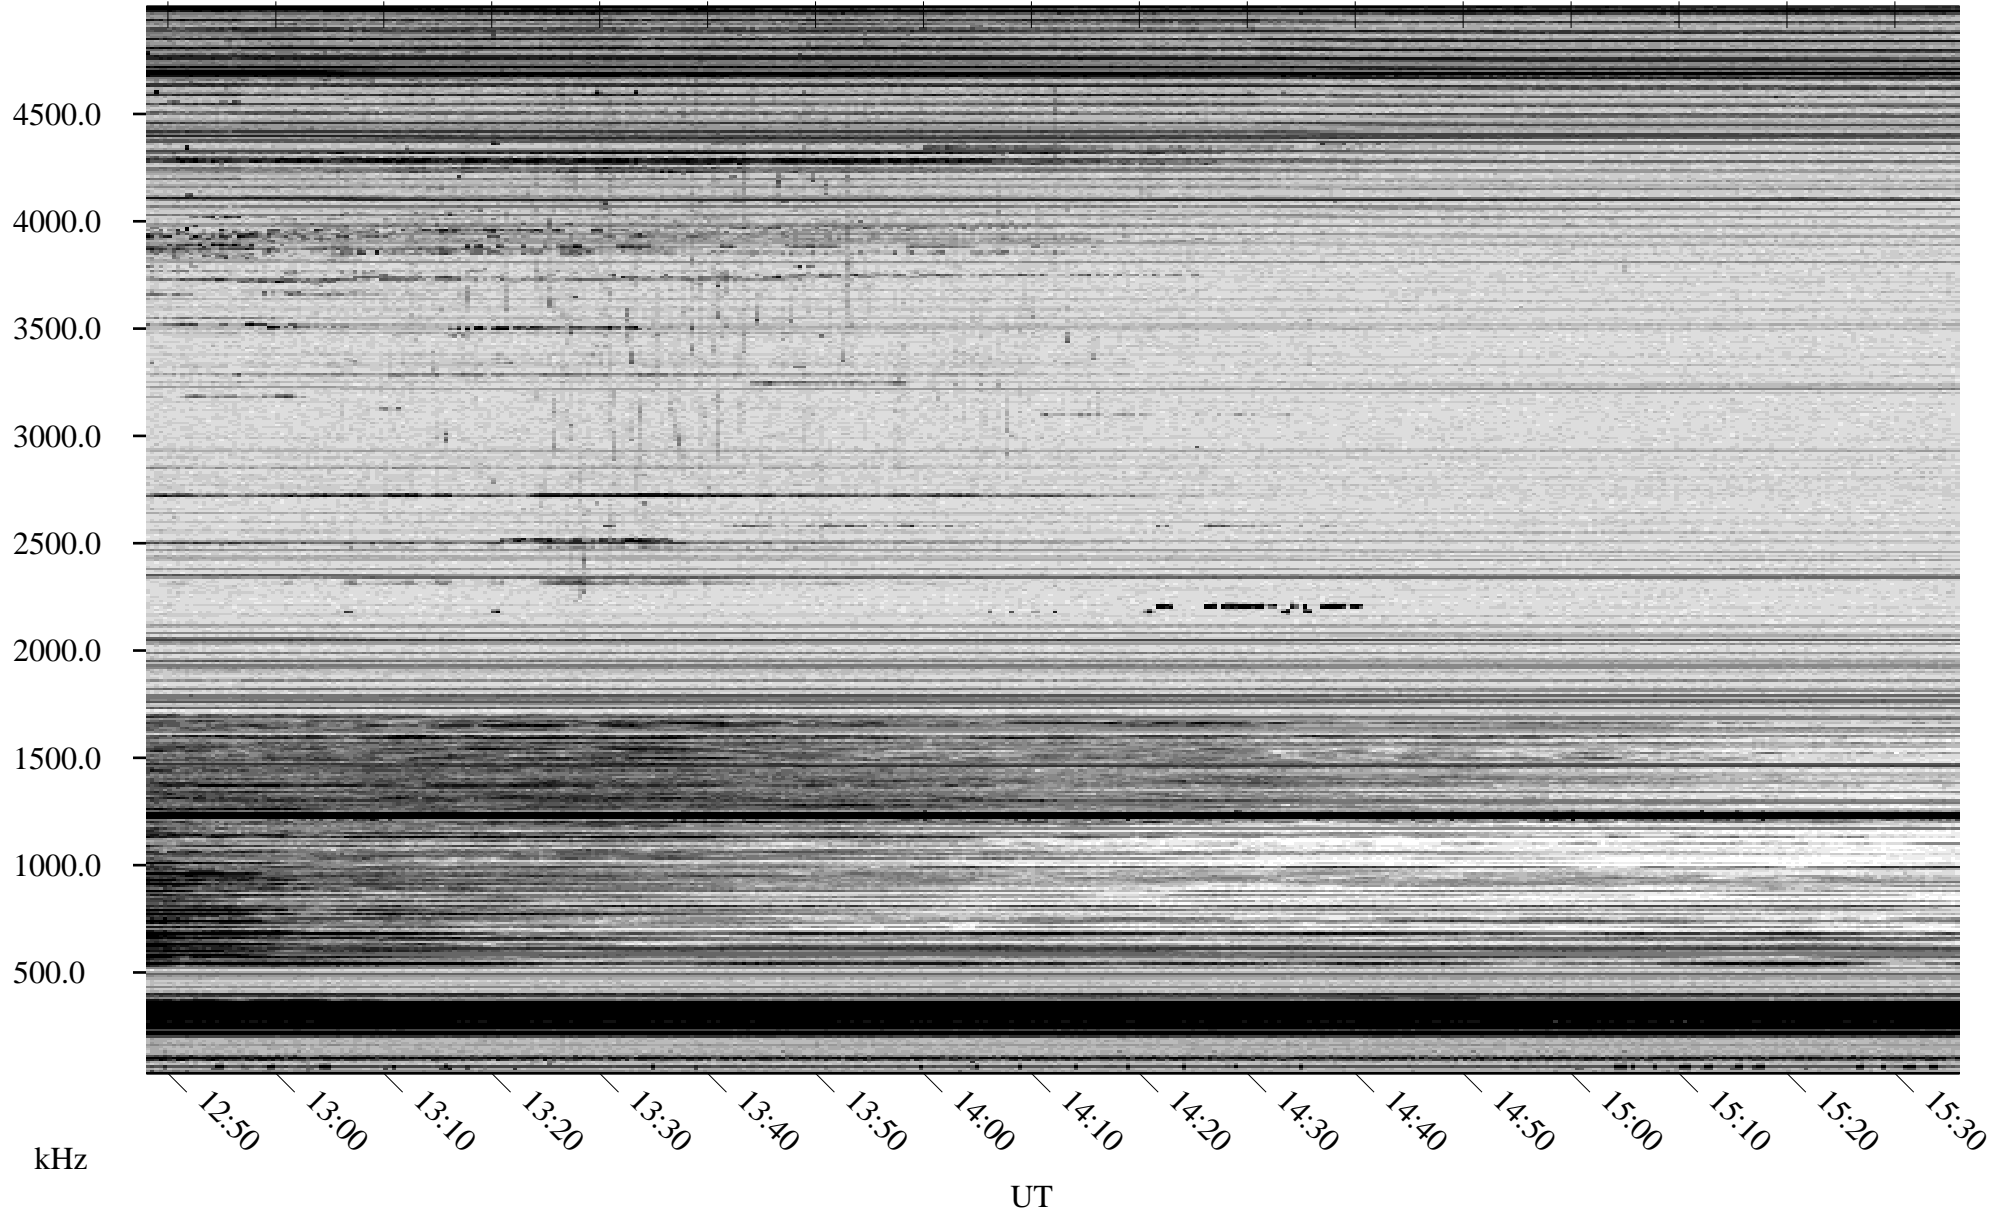

10/22/2009 Churchill, Manitoba

Linear Scale Black = 161 White = 15

ch092951.r00SUm max_12

Page 1

10/22/2009 Churchill, Manitoba

Linear Scale Black = 161 White = 15

ch092951.r00SUm max_12

Page 2

10/23/2009 Churchill, Manitoba

Linear Scale Black = 161 White = 15

ch092951.r00SUm max_12

Page 3

10/23/2009 Churchill, Manitoba

Linear Scale Black = 161 White = 15

ch092951.r00SUm max_12

Page 4

10/23/2009 Churchill, Manitoba

Linear Scale Black = 161 White = 15

ch092951.r00SUm max_12

Page 5

10/23/2009 Churchill, Manitoba

Linear Scale Black = 161 White = 15

ch092951.r00SUm max_12

Page 6

10/23/2009 Churchill, Manitoba

Linear Scale Black = 161 White = 15

ch092951.r00SUm max_12

Page 7

10/23/2009 Churchill, Manitoba

Linear Scale Black = 161 White = 15

ch092951.r00SUm max_12

Page 8