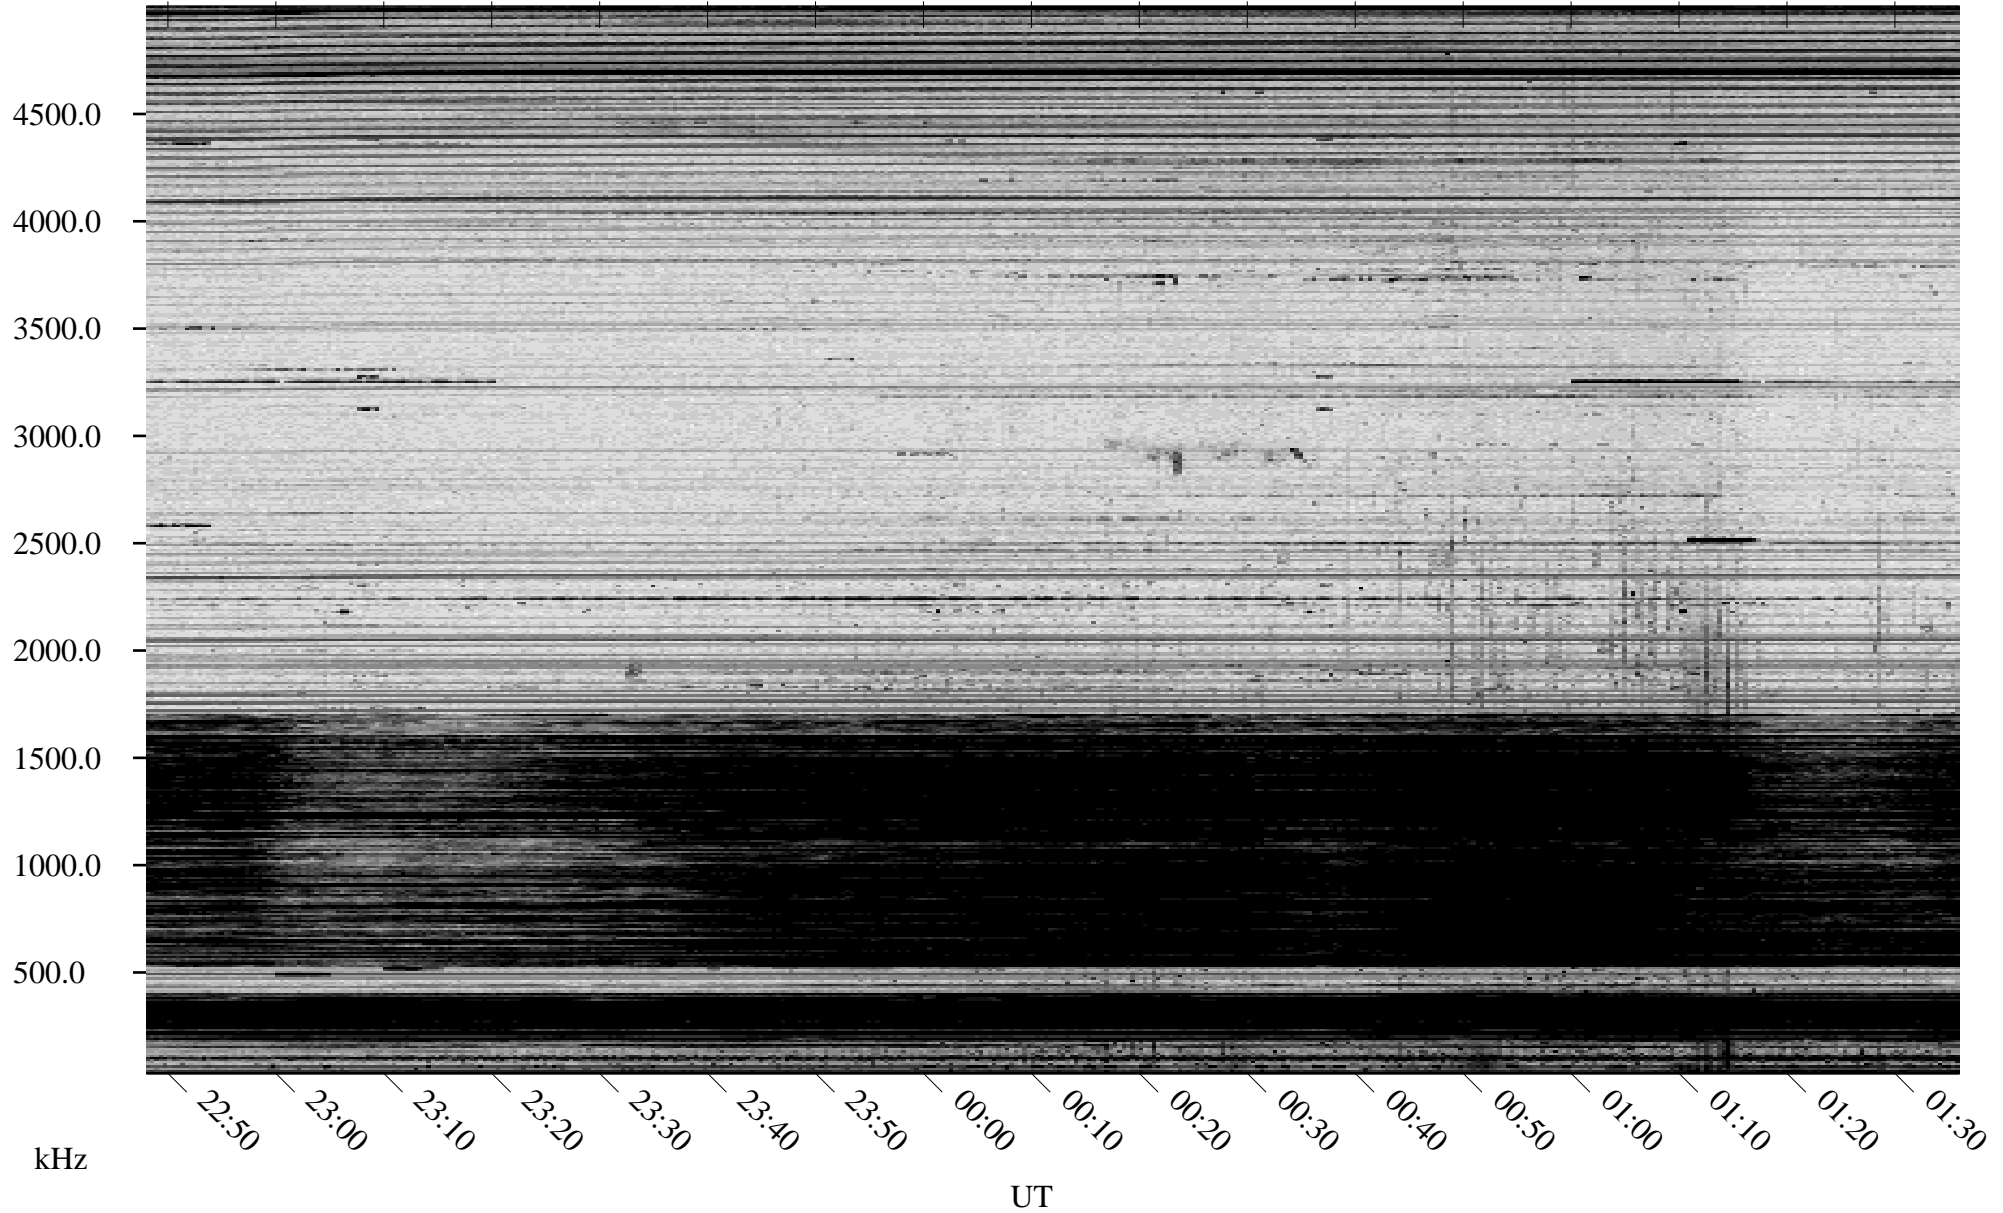

10/22/2009 Churchill, Manitoba

Linear Scale Black = 161 White = 15

ch092951.r00SUm max_12

Page 1

10/22/2009 Churchill, Manitoba

Linear Scale Black = 161 White = 15

ch092951.r00SUm max_12

Page 2

10/23/2009 Churchill, Manitoba

Linear Scale Black = 161 White = 15

ch092951.r00SUm max_12

Page 3

10/23/2009 Churchill, Manitoba

Linear Scale Black = 161 White = 15

ch092951.r00SUm max_12

Page 4

10/23/2009 Churchill, Manitoba

Linear Scale Black = 161 White = 15

ch092951.r00SUm max_12

Page 5

10/23/2009 Churchill, Manitoba

Linear Scale Black = 161 White = 15

ch092951.r00SUm max_12

Page 6

10/23/2009 Churchill, Manitoba

Linear Scale Black = 161 White = 15

ch092951.r00SUm max_12

Page 7

10/23/2009 Churchill, Manitoba

Linear Scale Black = 161 White = 15

ch092951.r00SUm max_12

Page 8