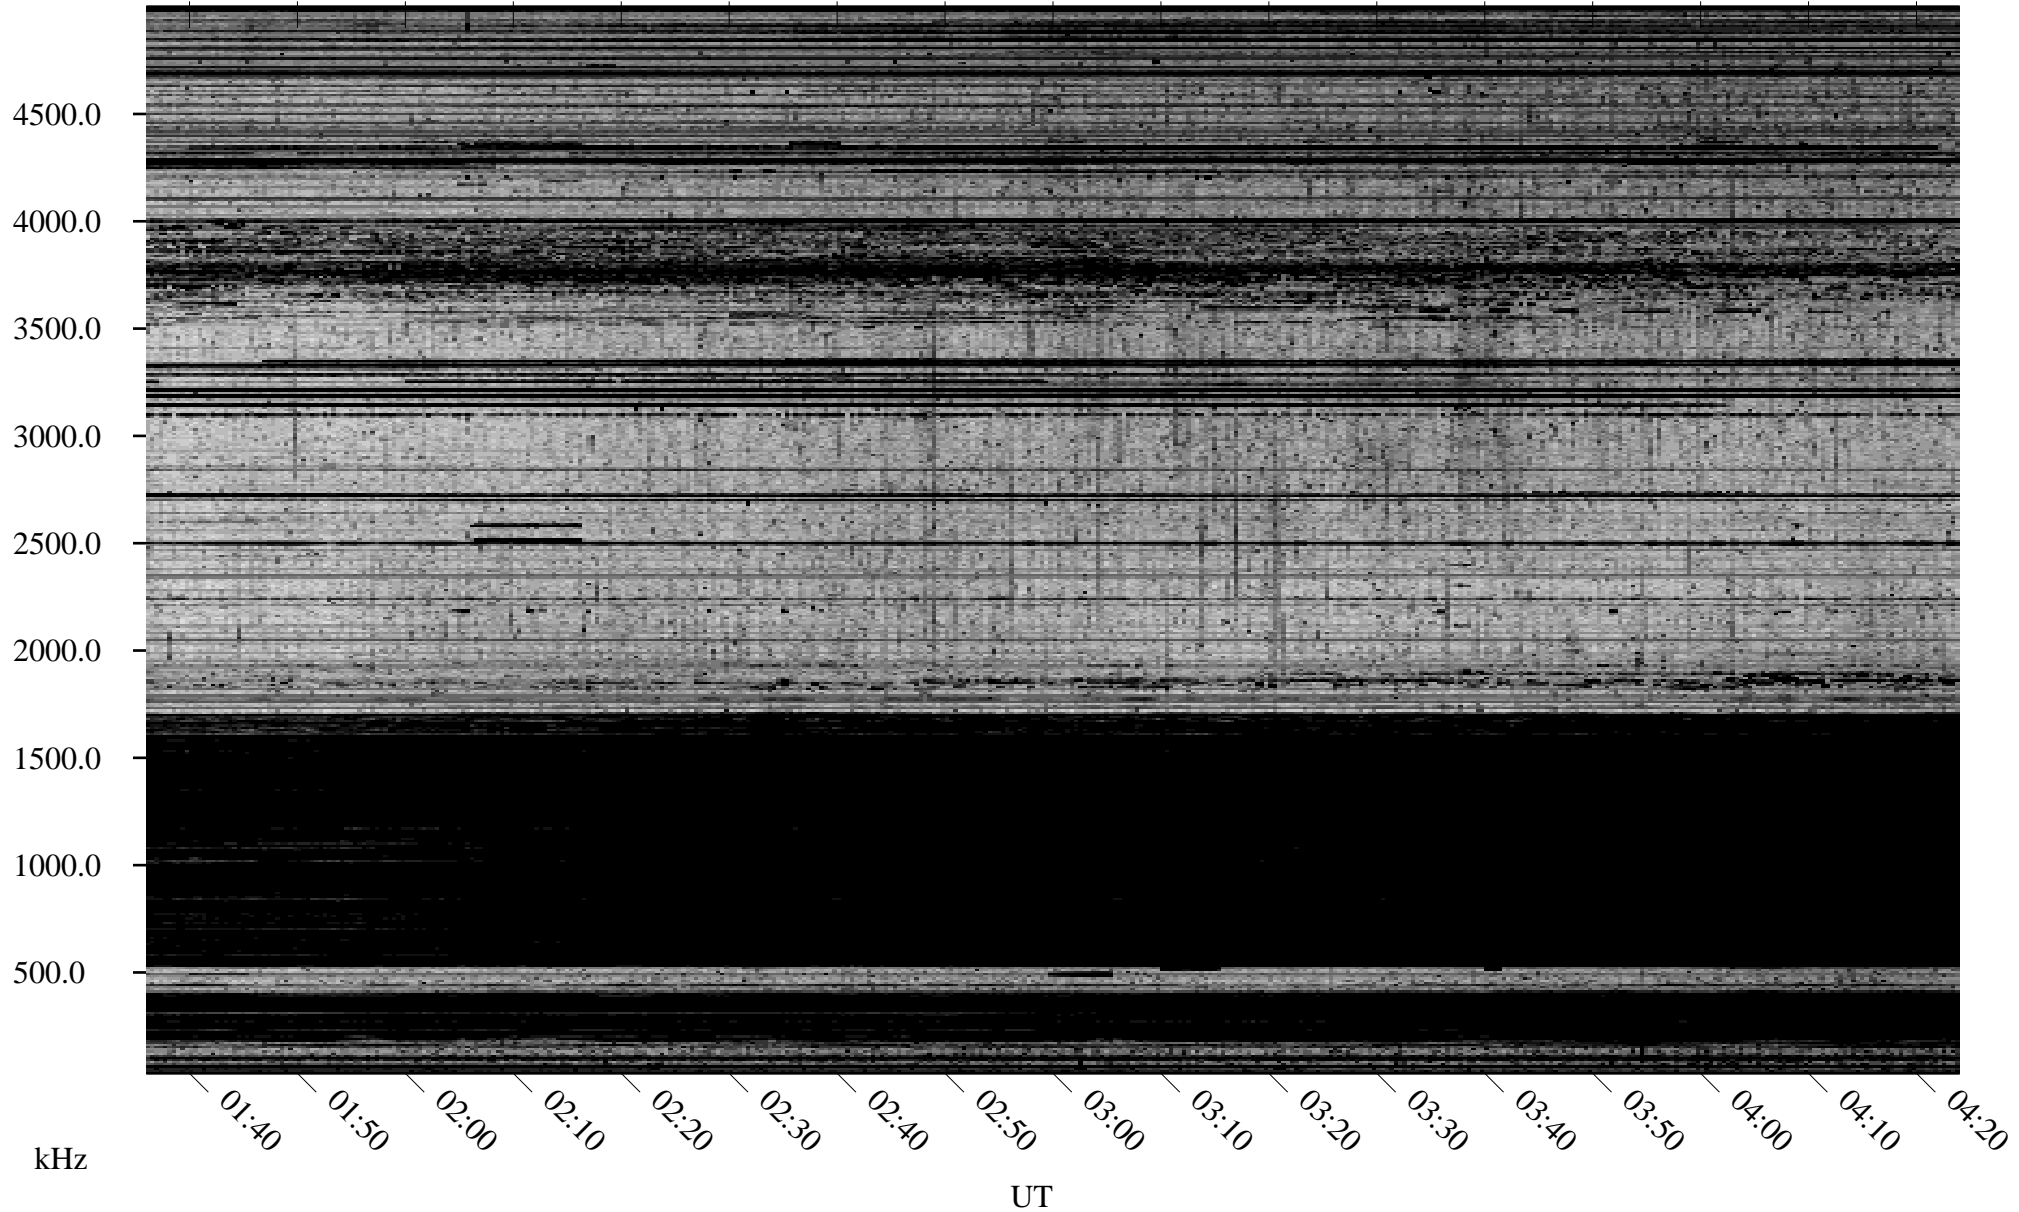

# 10/23/2009 Churchill, Manitoba

Linear Scale    Black = 161    White = 15

ch09296l.r00SUm max\_12

Page 1

# 10/23/2009 Churchill, Manitoba

Linear Scale    Black = 161    White = 15

ch09296l.r00SUm max\_12

Page 2

# 10/24/2009 Churchill, Manitoba

Linear Scale    Black = 161    White = 15

ch09296l.r00SUm max\_12

Page 3

# 10/24/2009 Churchill, Manitoba

Linear Scale    Black = 161    White = 15

ch09296l.r00SUm max\_12

Page 4