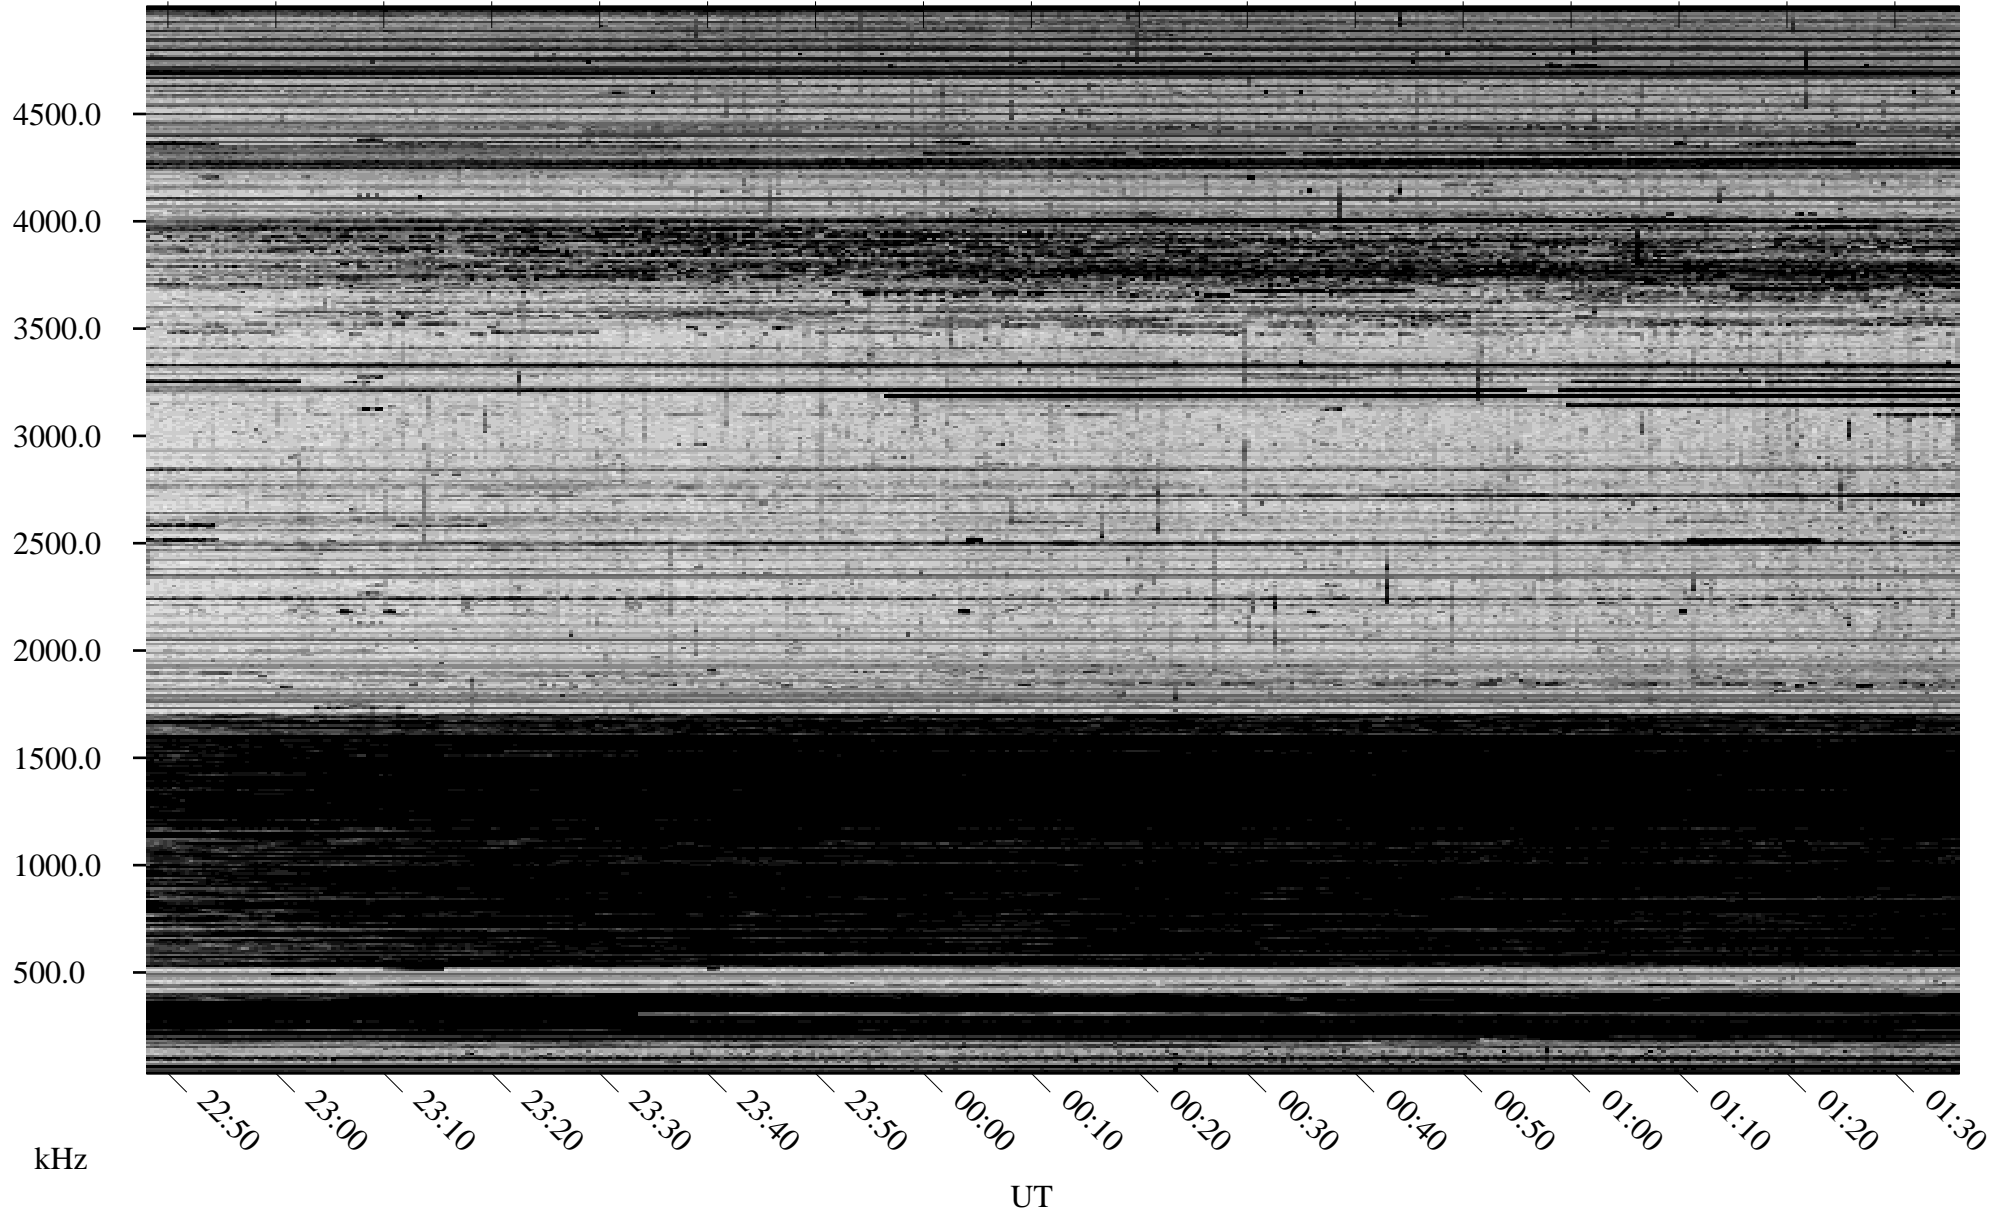

# 10/23/2009 Churchill, Manitoba

Linear Scale    Black = 161    White = 15

ch09296l.r00SUm max\_12

Page 1

# 10/23/2009 Churchill, Manitoba

Linear Scale    Black = 161    White = 15

ch09296l.r00SUm max\_12

Page 2

# 10/24/2009 Churchill, Manitoba

Linear Scale    Black = 161    White = 15

ch09296l.r00SUm max\_12

Page 3

# 10/24/2009 Churchill, Manitoba

Linear Scale    Black = 161    White = 15

ch09296l.r00SUm max\_12

Page 4