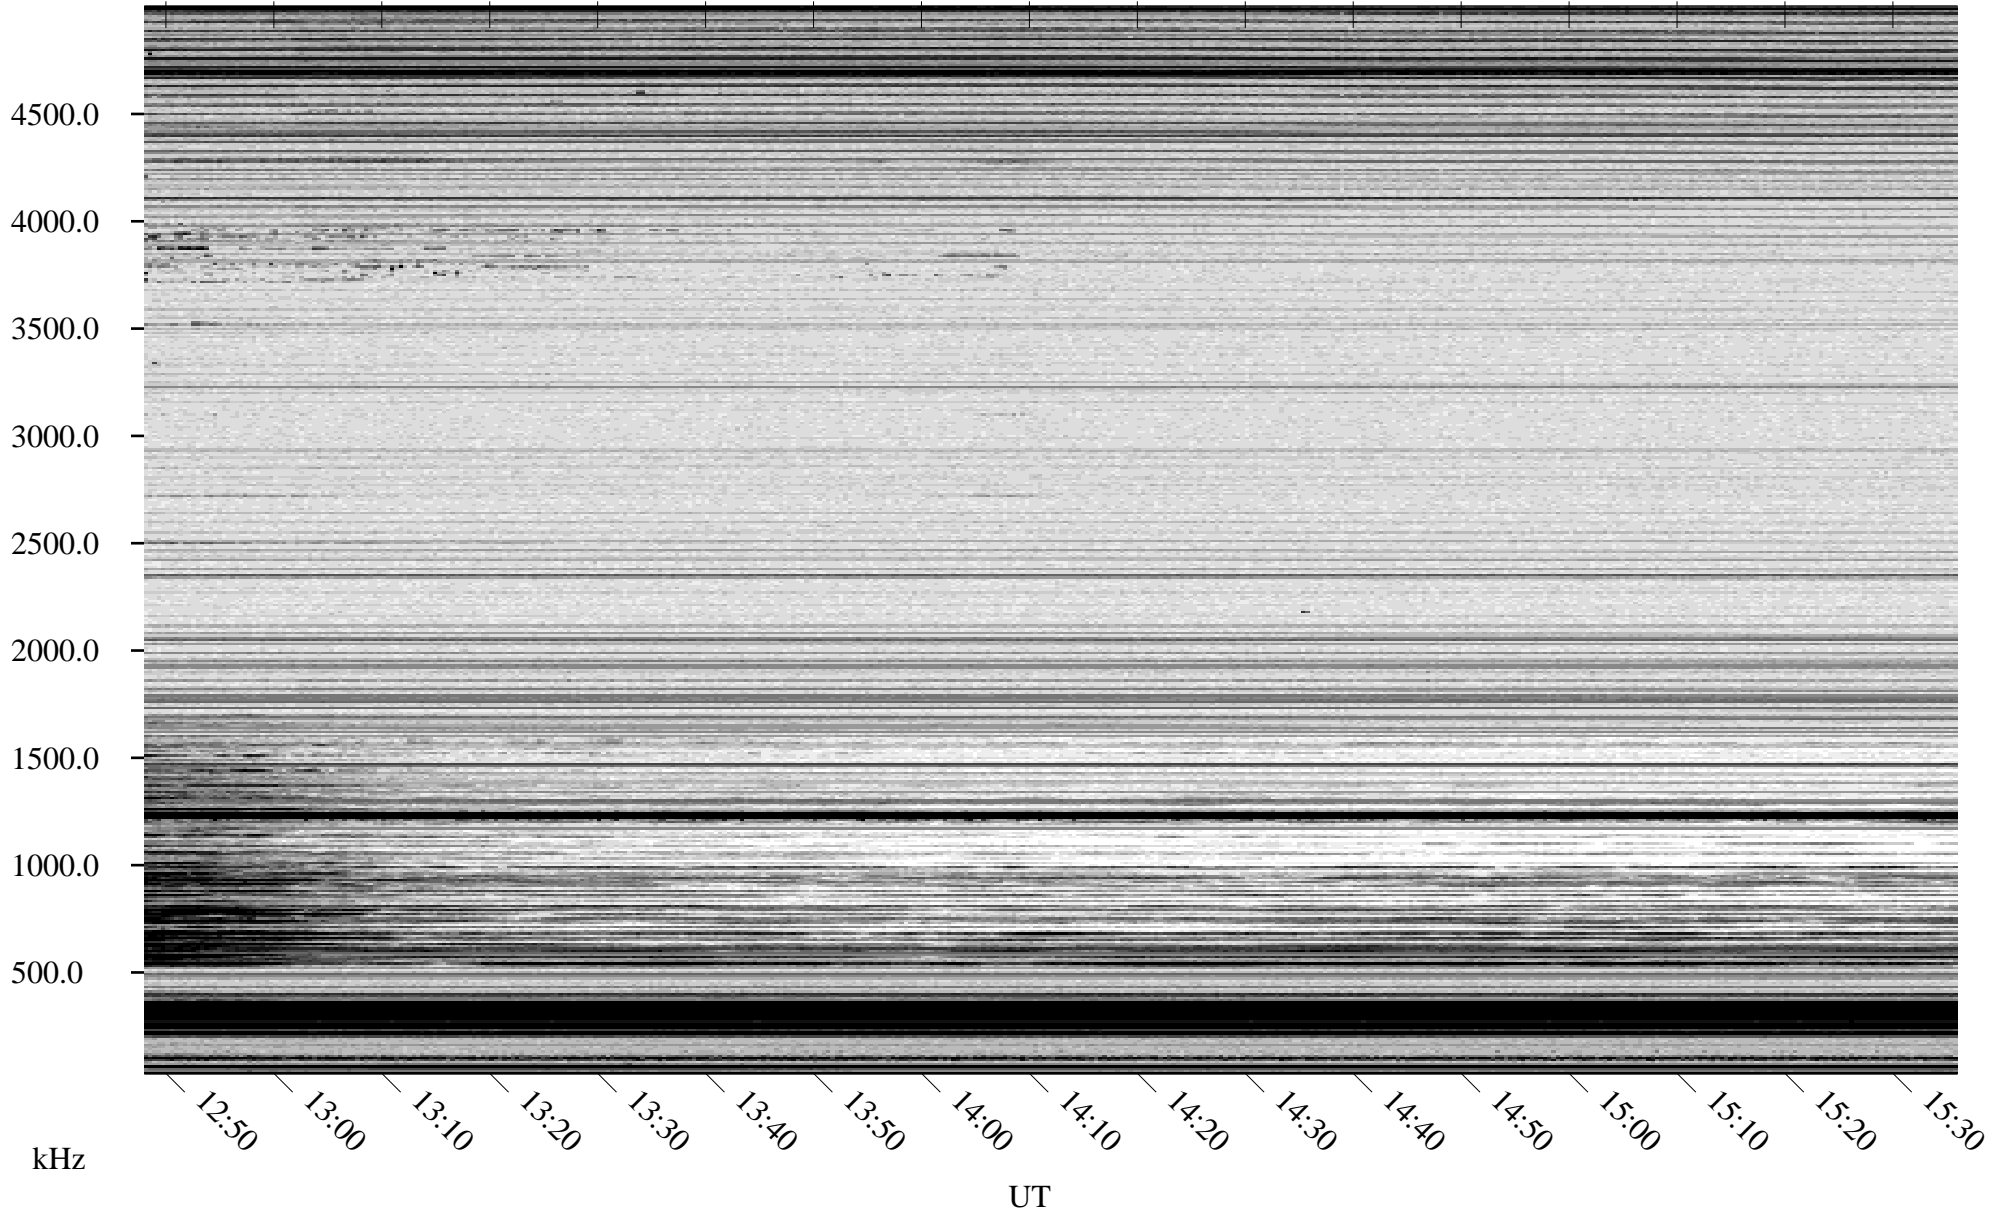

# 10/24/2009 Churchill, Manitoba

Linear Scale    Black = 161    White = 15

ch09296l.r00SUm max\_12

Page 6

# 10/24/2009 Churchill, Manitoba

Linear Scale    Black = 161    White = 15

ch09296l.r00SUm max\_12

Page 7

# 10/24/2009 Churchill, Manitoba

Linear Scale    Black = 161    White = 15

ch09296l.r00SUm max\_12