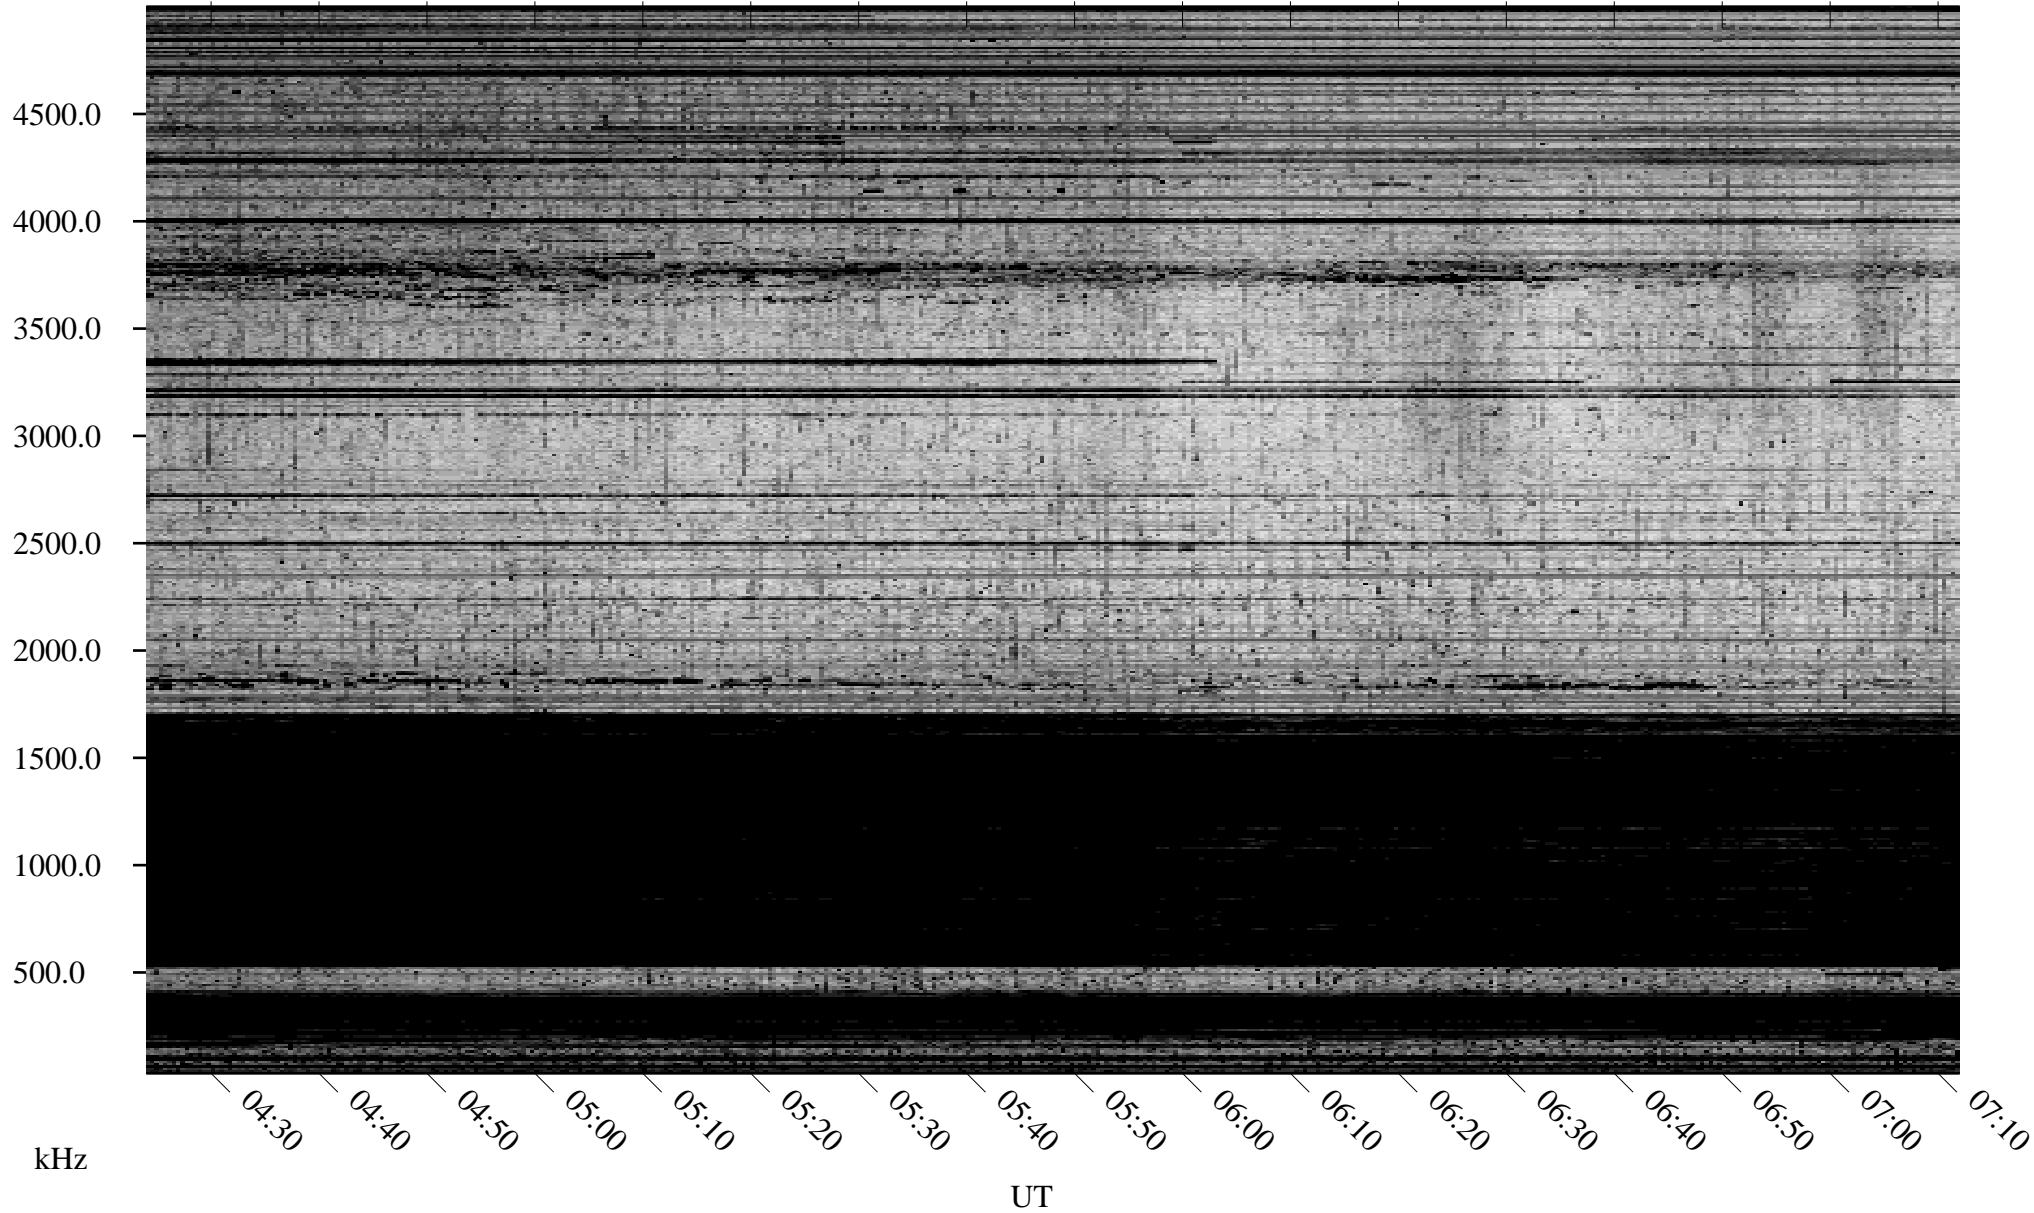

# 10/23/2009 Churchill, Manitoba

Linear Scale    Black = 161    White = 15

ch09296l.r00SUm max\_12

Page 1

# 10/23/2009 Churchill, Manitoba

Linear Scale    Black = 161    White = 15

ch09296l.r00SUm max\_12

Page 2

# 10/24/2009 Churchill, Manitoba

Linear Scale    Black = 161    White = 15

ch09296l.r00SUm max\_12

Page 3

# 10/24/2009 Churchill, Manitoba

Linear Scale    Black = 161    White = 15

ch09296l.r00SUm max\_12

Page 4