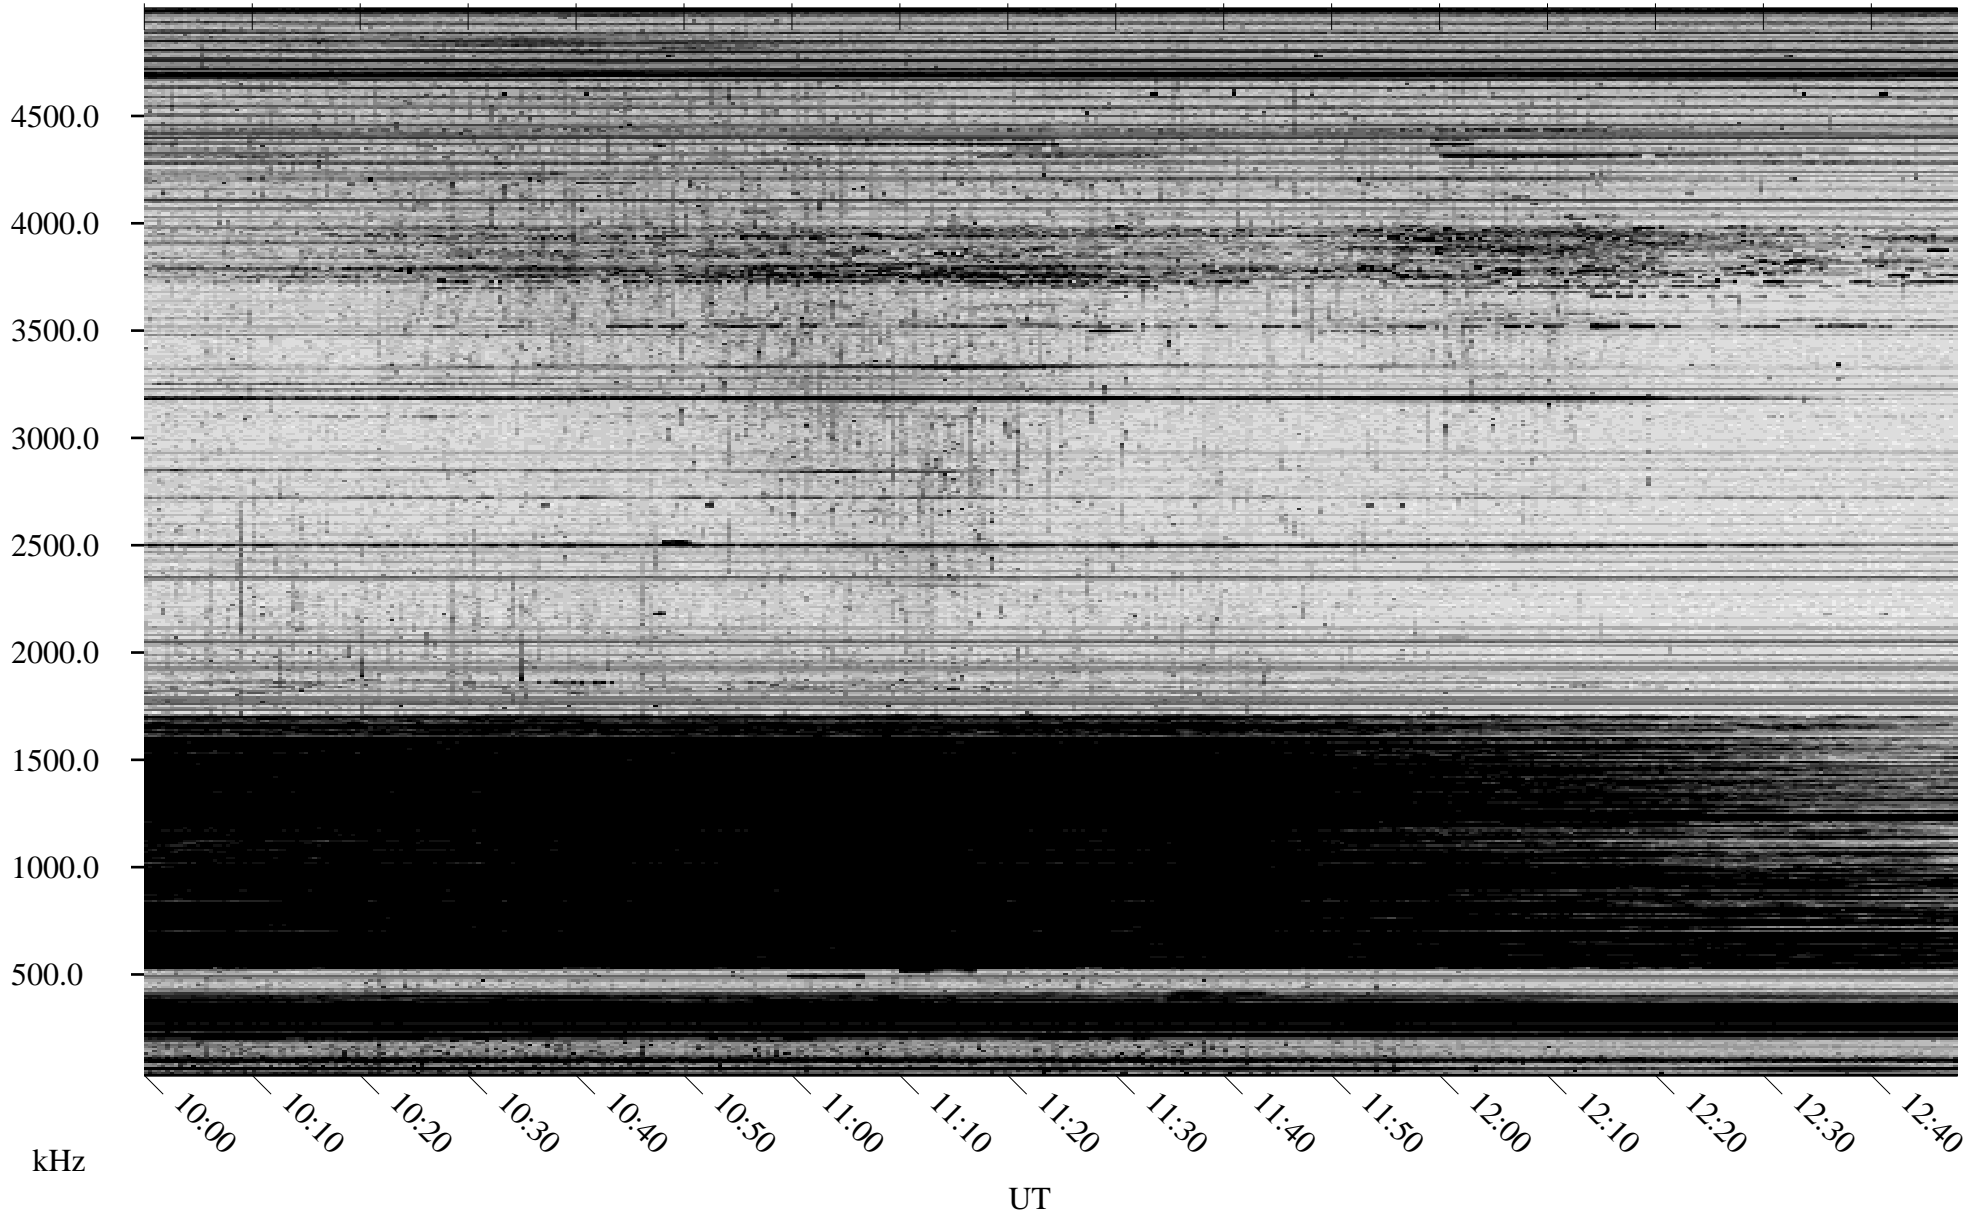

# 10/24/2009 Churchill, Manitoba

Linear Scale    Black = 161    White = 15

ch09296l.r00SUm max\_12

Page 5

# 10/24/2009 Churchill, Manitoba

Linear Scale    Black = 161    White = 15

ch09296l.r00SUm max\_12

Page 6