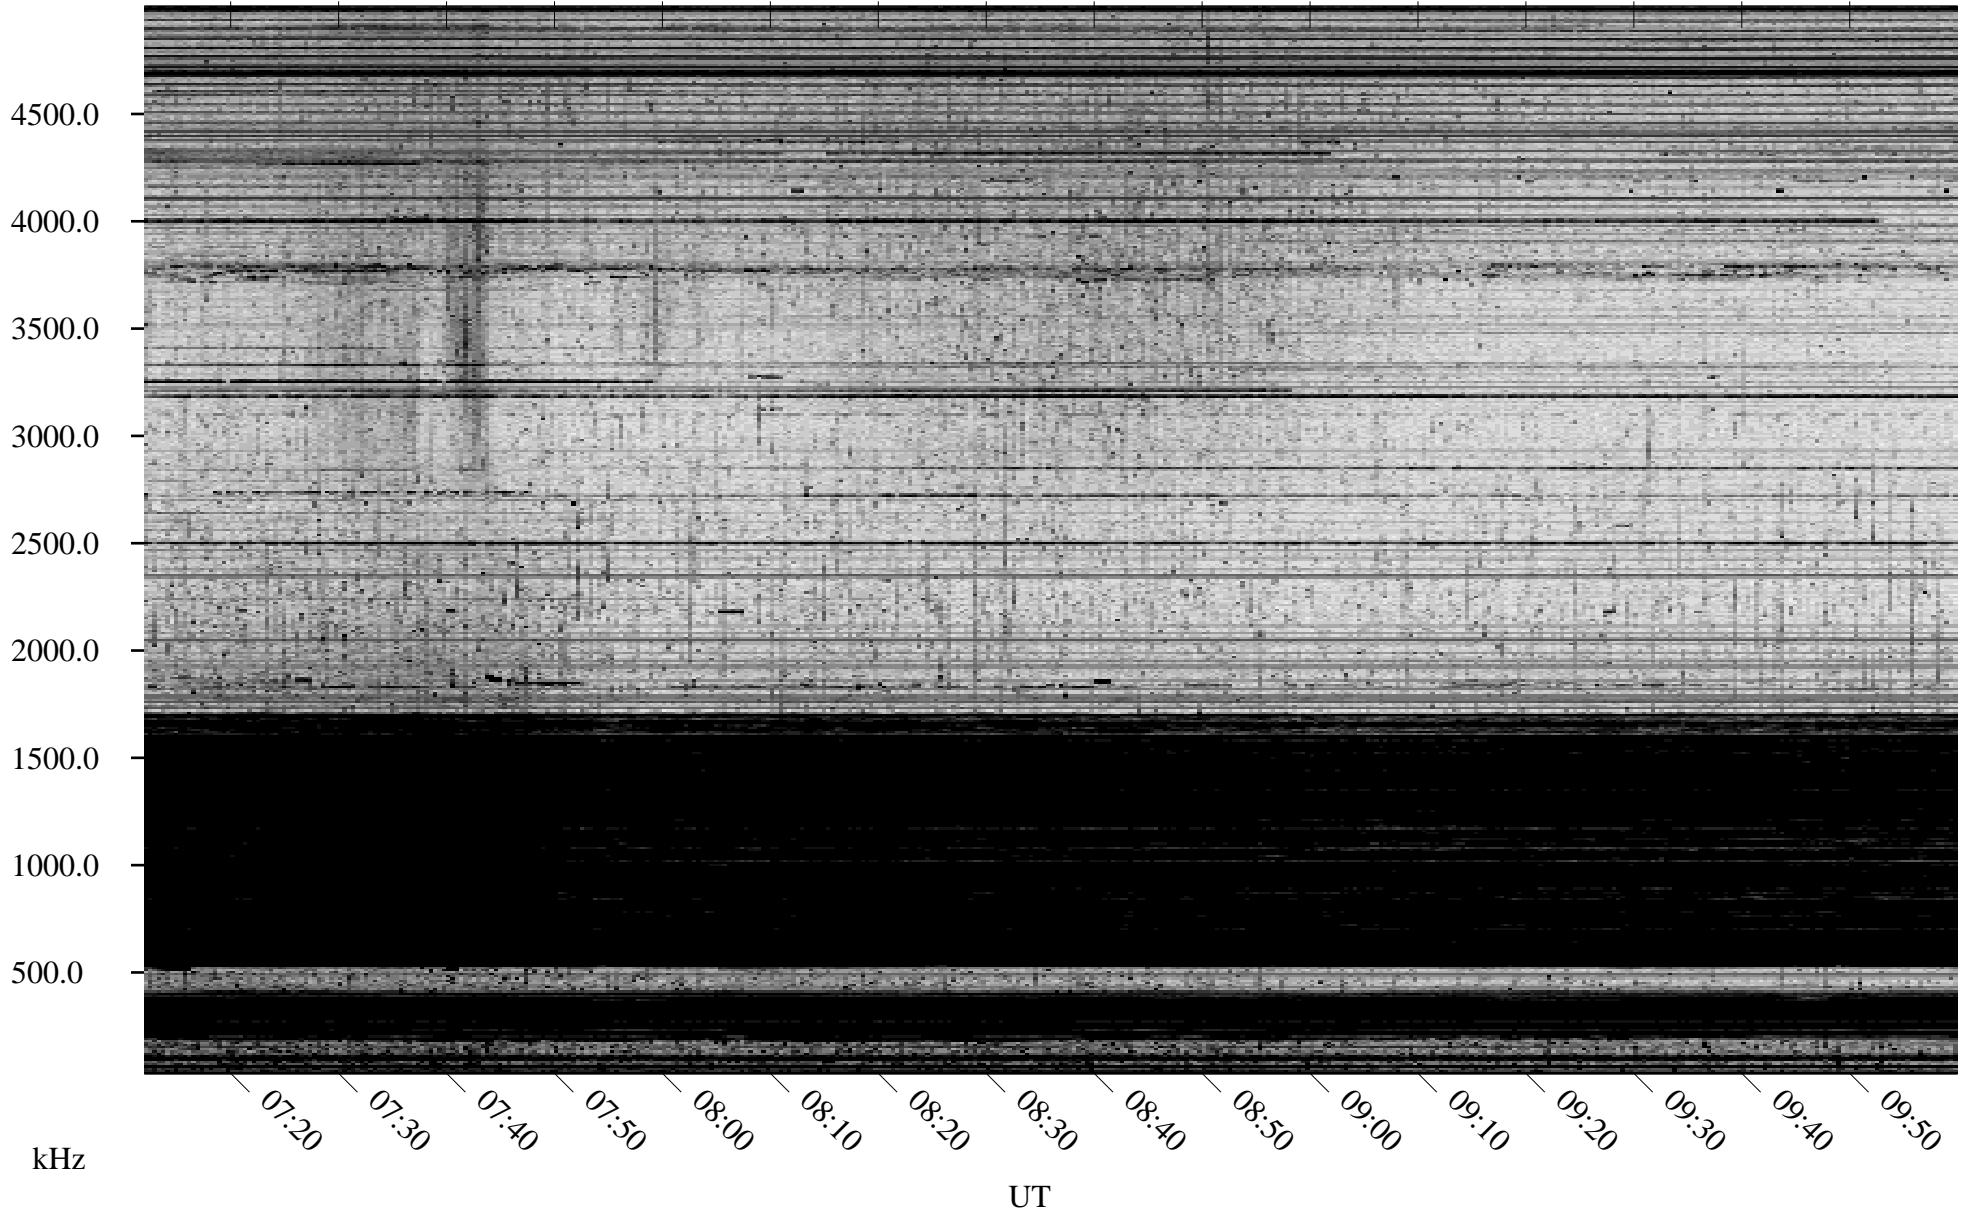

# 10/24/2009 Churchill, Manitoba

Linear Scale    Black = 161    White = 15

ch09296l.r00SUm max\_12

Page 4

# 10/24/2009 Churchill, Manitoba

Linear Scale    Black = 161    White = 15

ch09296l.r00SUm max\_12

Page 5