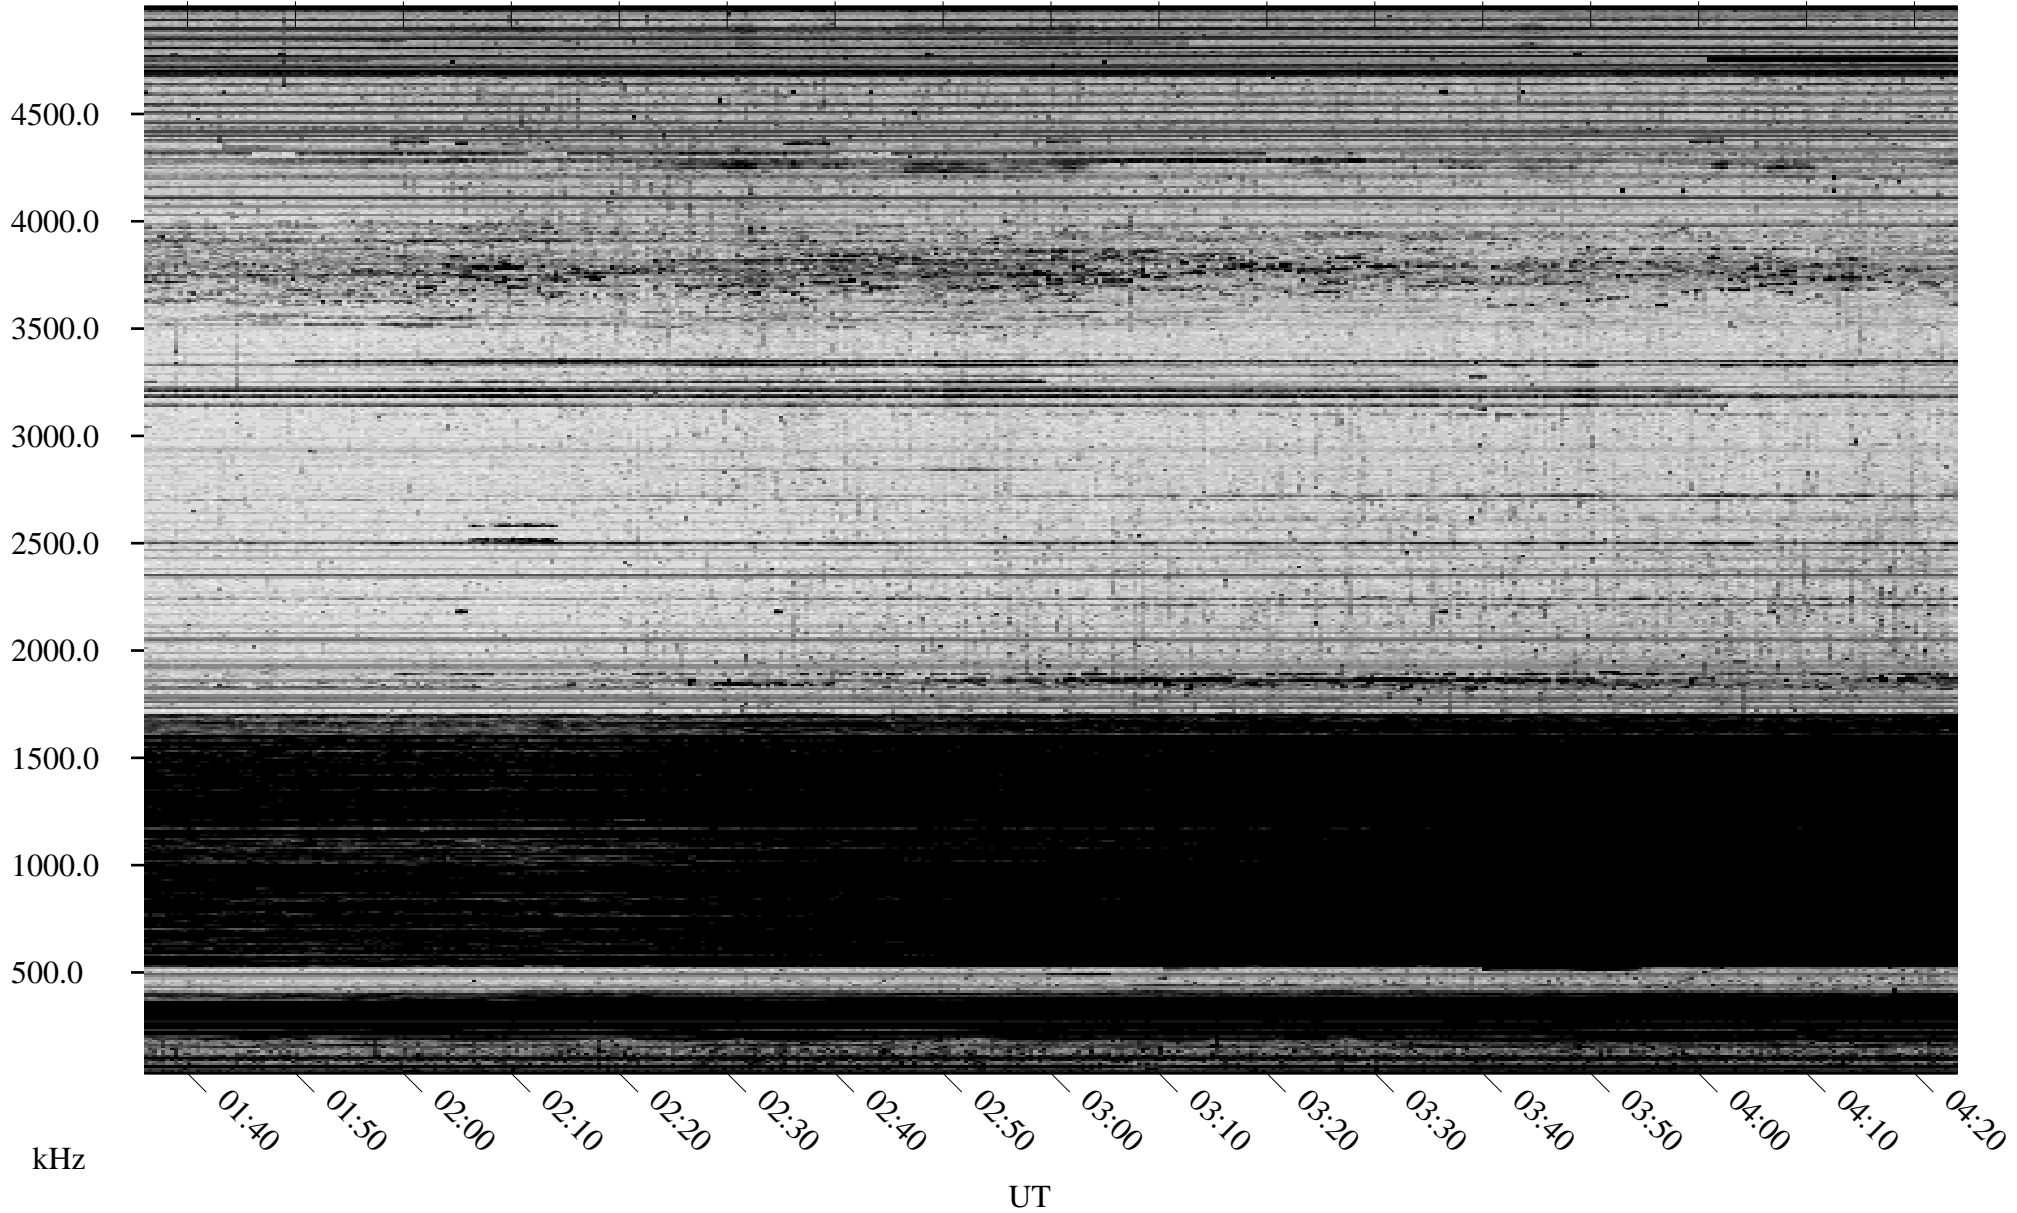

# 10/24/2009 Churchill, Manitoba

Linear Scale    Black = 161    White = 15

ch092971.r00SUm max\_12

Page 1

# 10/24/2009 Churchill, Manitoba

Linear Scale    Black = 161    White = 15

ch092971.r00SUm max\_12

Page 2

# 10/25/2009 Churchill, Manitoba

Linear Scale    Black = 161    White = 15

ch092971.r00SUm max\_12

Page 3

# 10/25/2009 Churchill, Manitoba

Linear Scale    Black = 161    White = 15

ch092971.r00SUm max\_12

Page 4