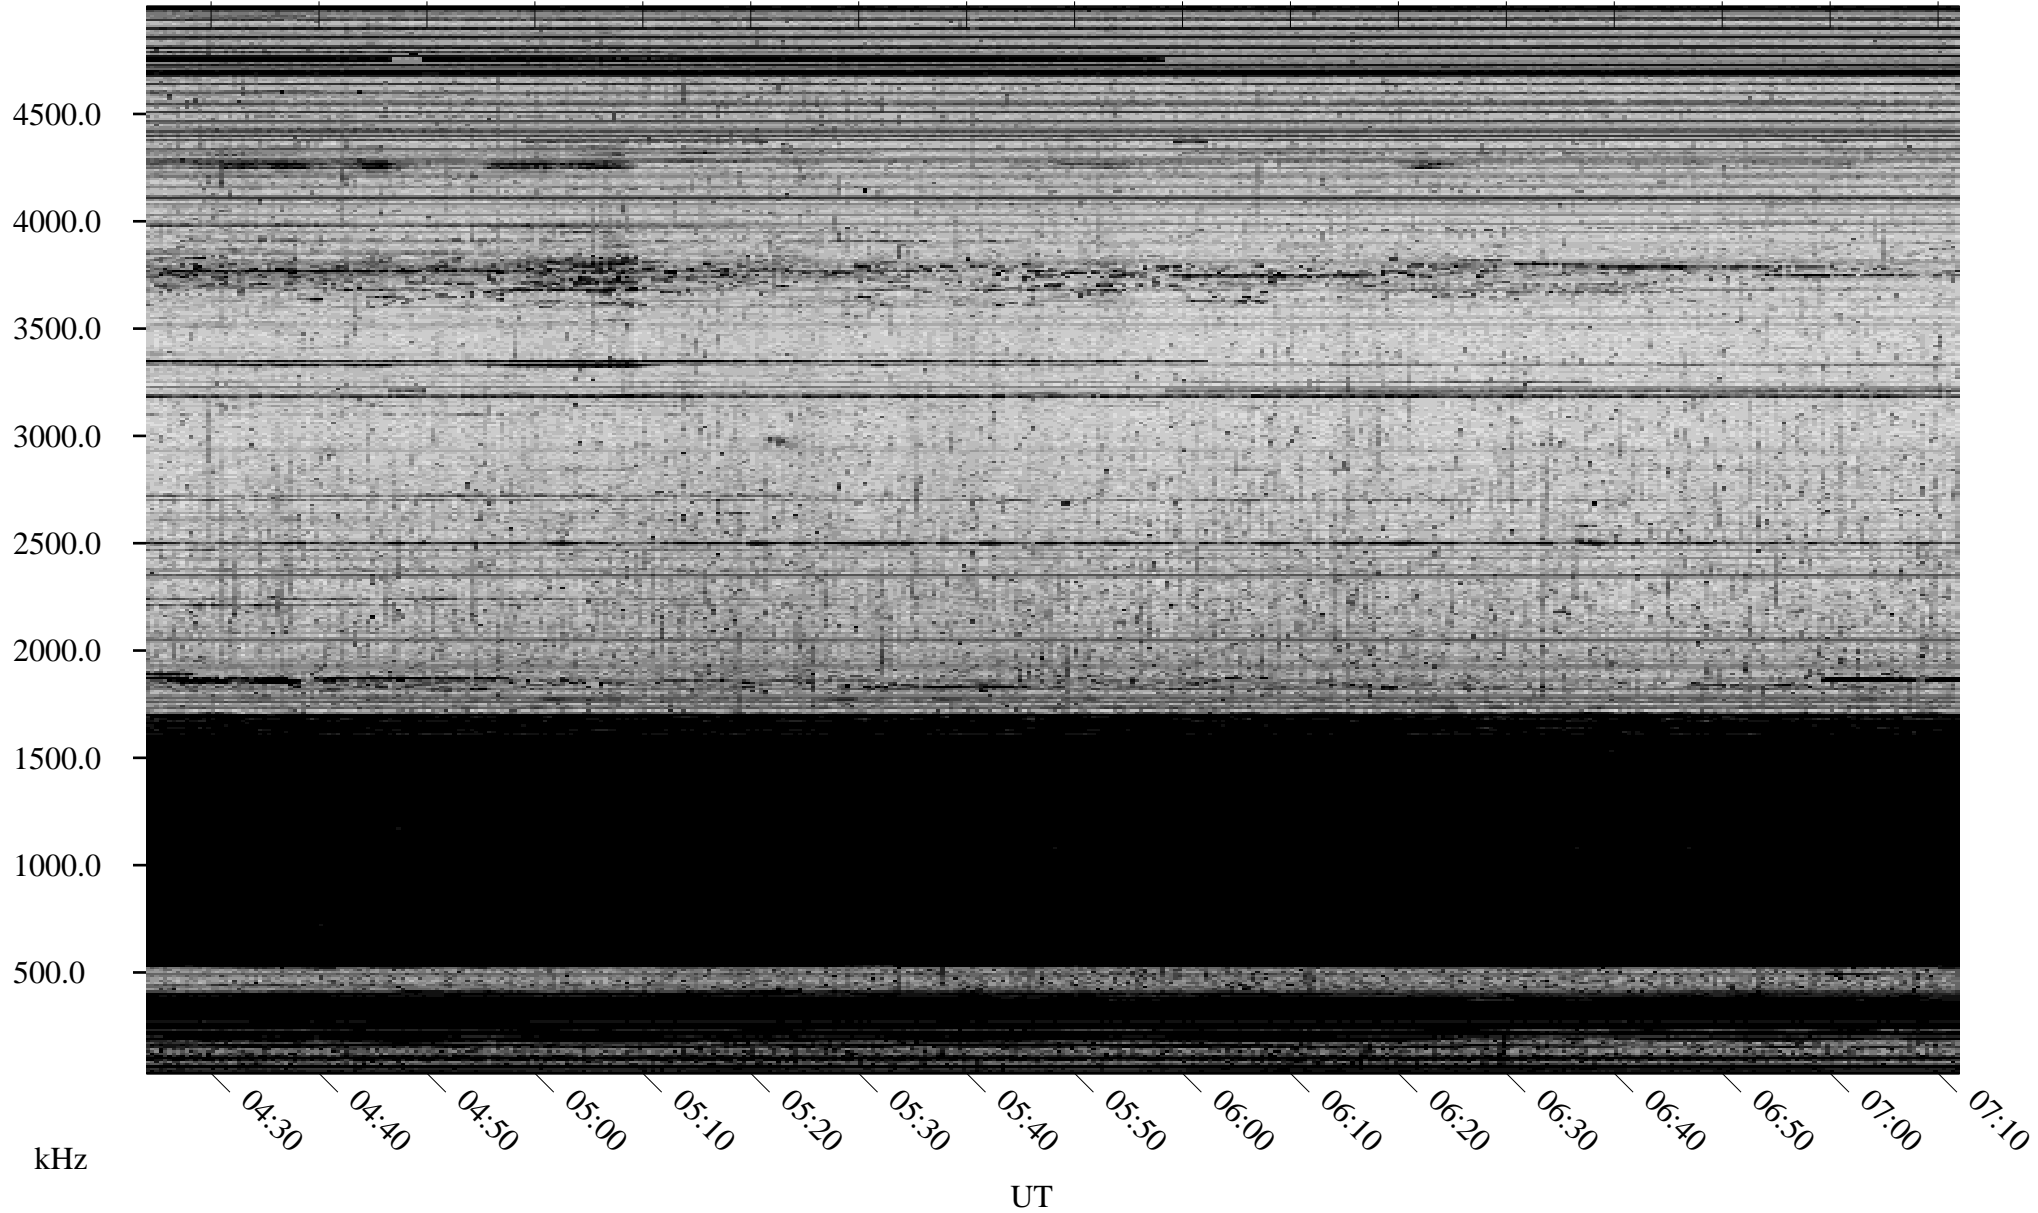

# 10/25/2009 Churchill, Manitoba

Linear Scale    Black = 161    White = 15

ch092971.r00SUm max\_12

Page 3

# 10/25/2009 Churchill, Manitoba

Linear Scale    Black = 161    White = 15

ch092971.r00SUm max\_12

Page 4