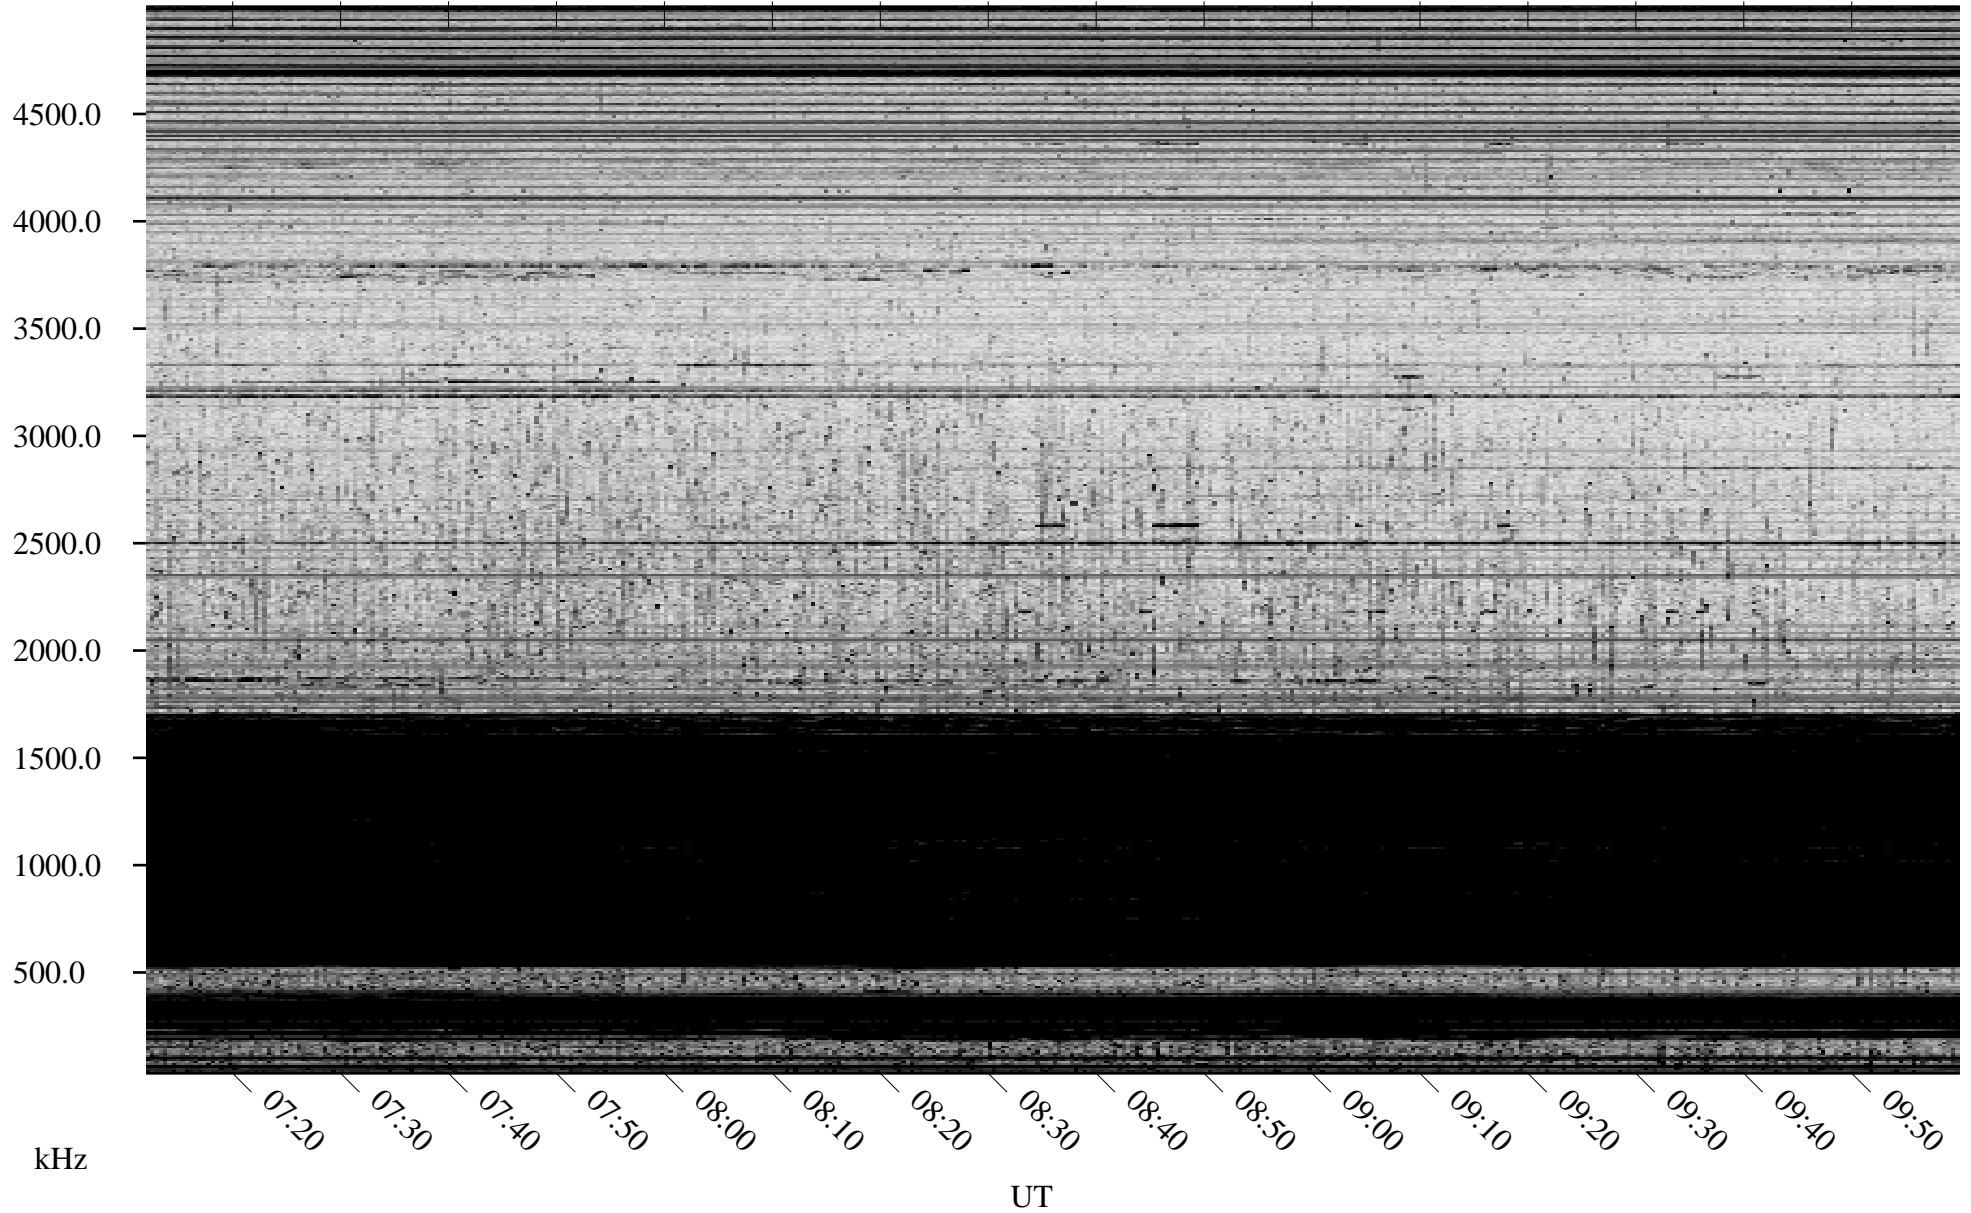

# 10/25/2009 Churchill, Manitoba

Linear Scale    Black = 161    White = 15

ch092971.r00SUm max\_12

Page 3

# 10/25/2009 Churchill, Manitoba

Linear Scale    Black = 161    White = 15

ch092971.r00SUm max\_12

Page 4

# 10/25/2009 Churchill, Manitoba

Linear Scale    Black = 161    White = 15

ch092971.r00SUm max\_12

# 10/25/2009 Churchill, Manitoba

Linear Scale    Black = 161    White = 15

ch092971.r00SUm max\_12

Page 6