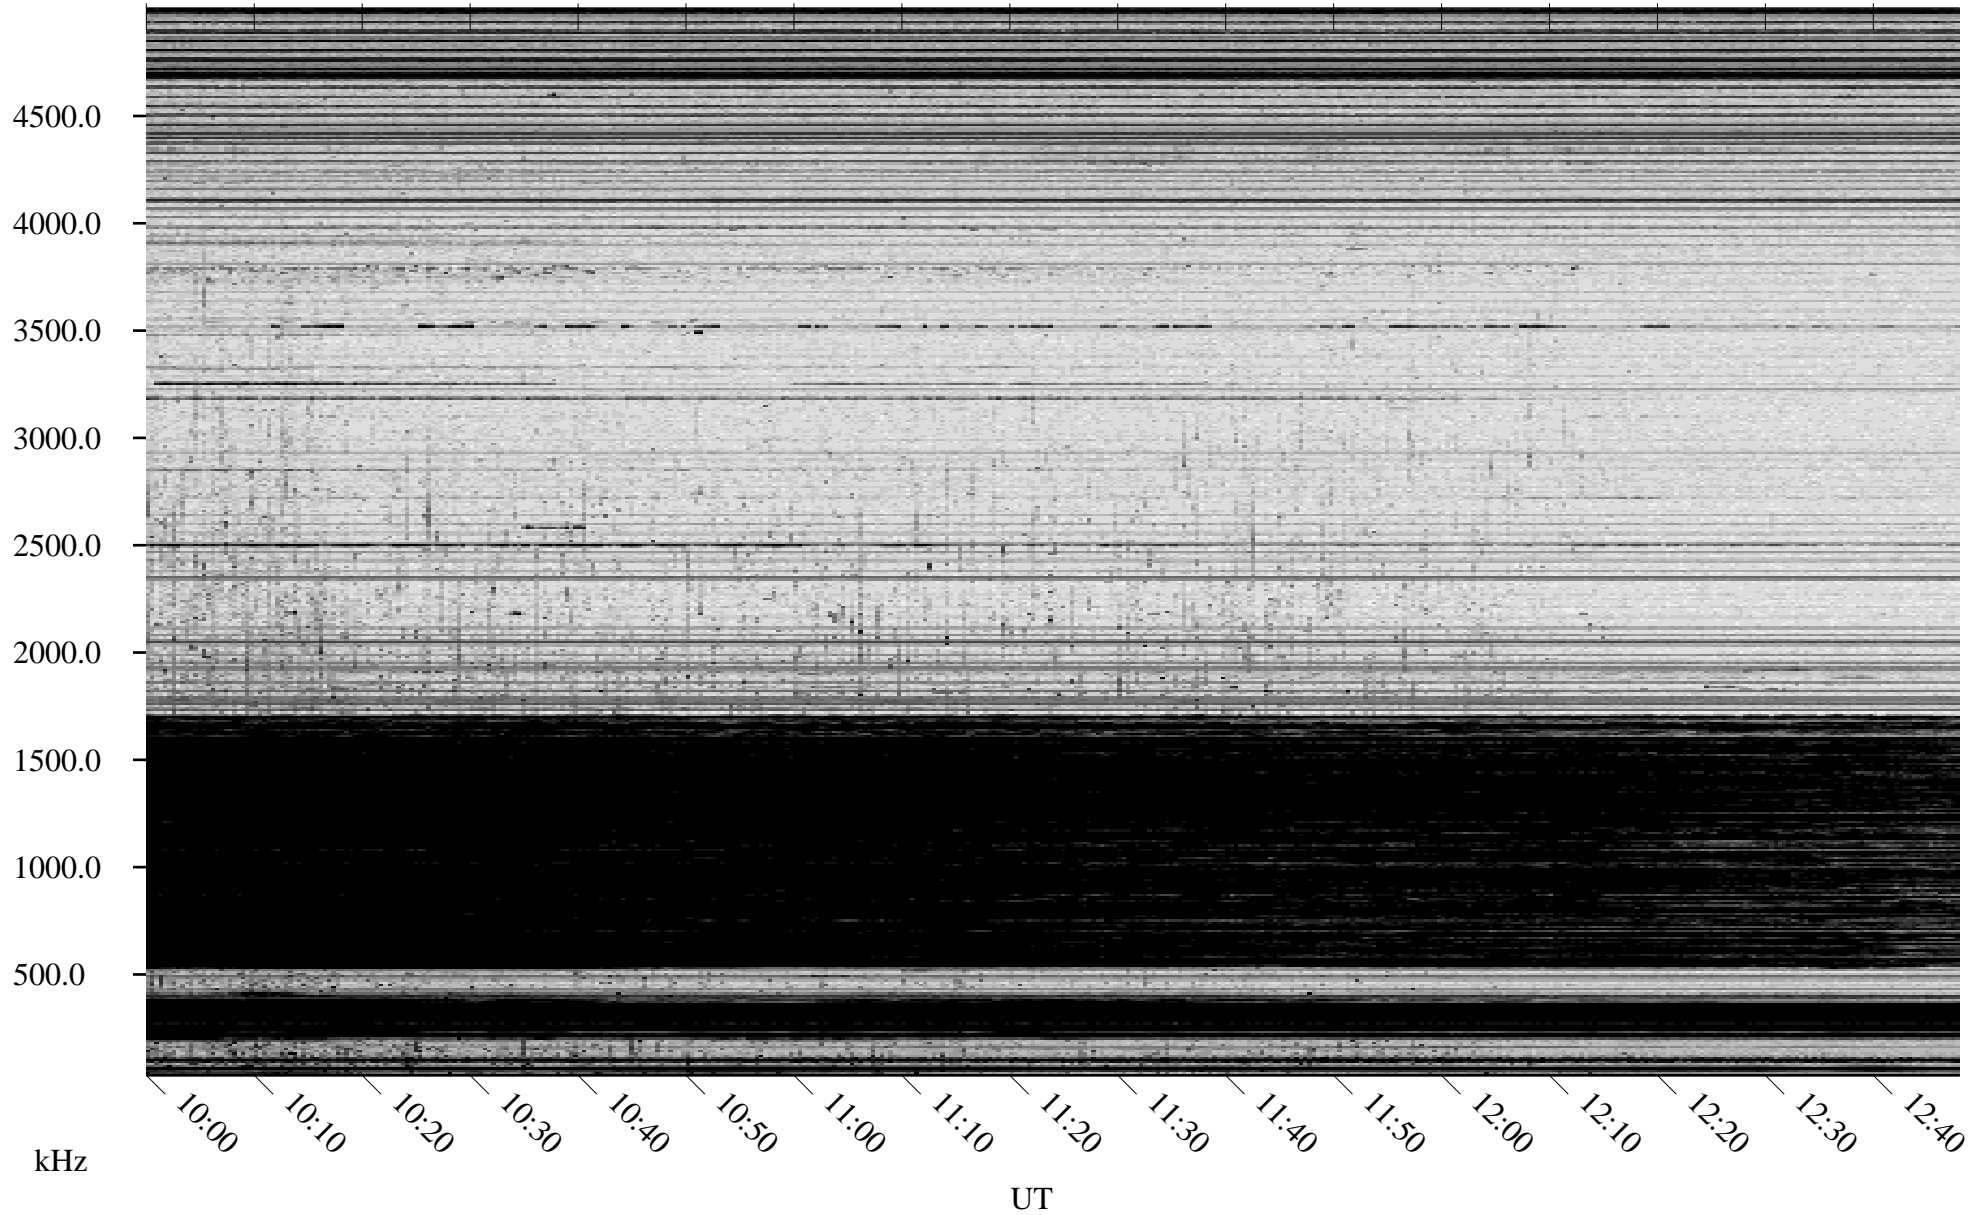

# 10/25/2009 Churchill, Manitoba

Linear Scale    Black = 161    White = 15

ch092971.r00SUm max\_12

Page 4

# 10/25/2009 Churchill, Manitoba

Linear Scale    Black = 161    White = 15

ch092971.r00SUm max\_12

# 10/25/2009 Churchill, Manitoba

Linear Scale    Black = 161    White = 15

ch092971.r00SUm max\_12

Page 6

# 10/25/2009 Churchill, Manitoba

Linear Scale    Black = 161    White = 15

ch092971.r00SUm max\_12

Page 7