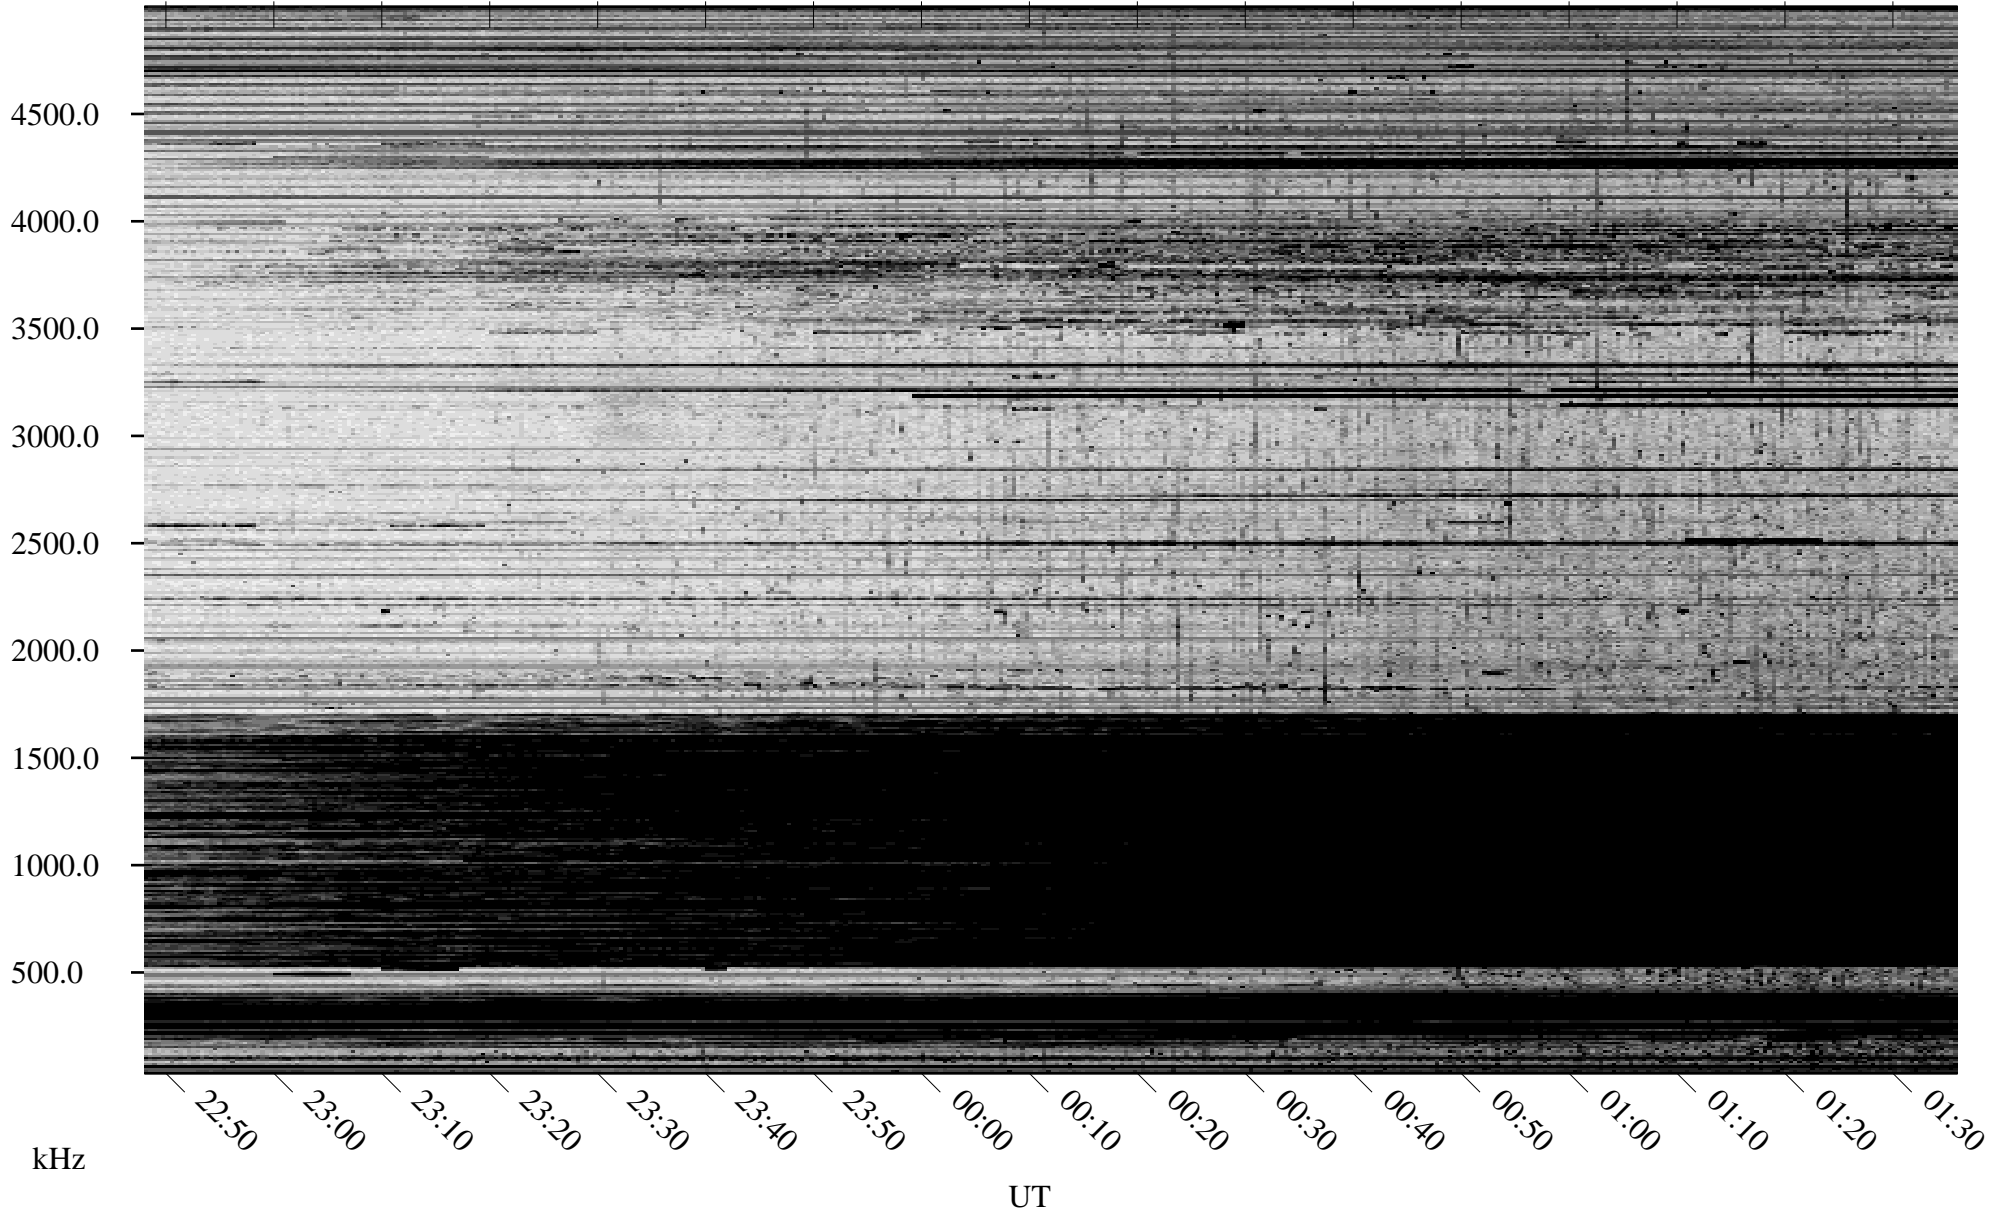

10/25/2009 Churchill, Manitoba

Linear Scale Black = 161 White = 15

ch09298l.r00SUm max_12

Page 1

10/25/2009 Churchill, Manitoba

Linear Scale Black = 161 White = 15

ch09298l.r00SUm max_12

Page 2

10/26/2009 Churchill, Manitoba

Linear Scale Black = 161 White = 15

ch09298l.r00SUm max_12

Page 3

10/26/2009 Churchill, Manitoba

Linear Scale Black = 161 White = 15

ch09298l.r00SUm max_12

Page 4

10/26/2009 Churchill, Manitoba

Linear Scale Black = 161 White = 15

ch09298l.r00SUm max_12

Page 5

10/26/2009 Churchill, Manitoba

Linear Scale Black = 161 White = 15

ch09298l.r00SUm max_12

Page 6

10/26/2009 Churchill, Manitoba

Linear Scale Black = 161 White = 15

ch09298l.r00SUm max_12

Page 7

10/26/2009 Churchill, Manitoba

Linear Scale Black = 161 White = 15

ch09298l.r00SUm max_12