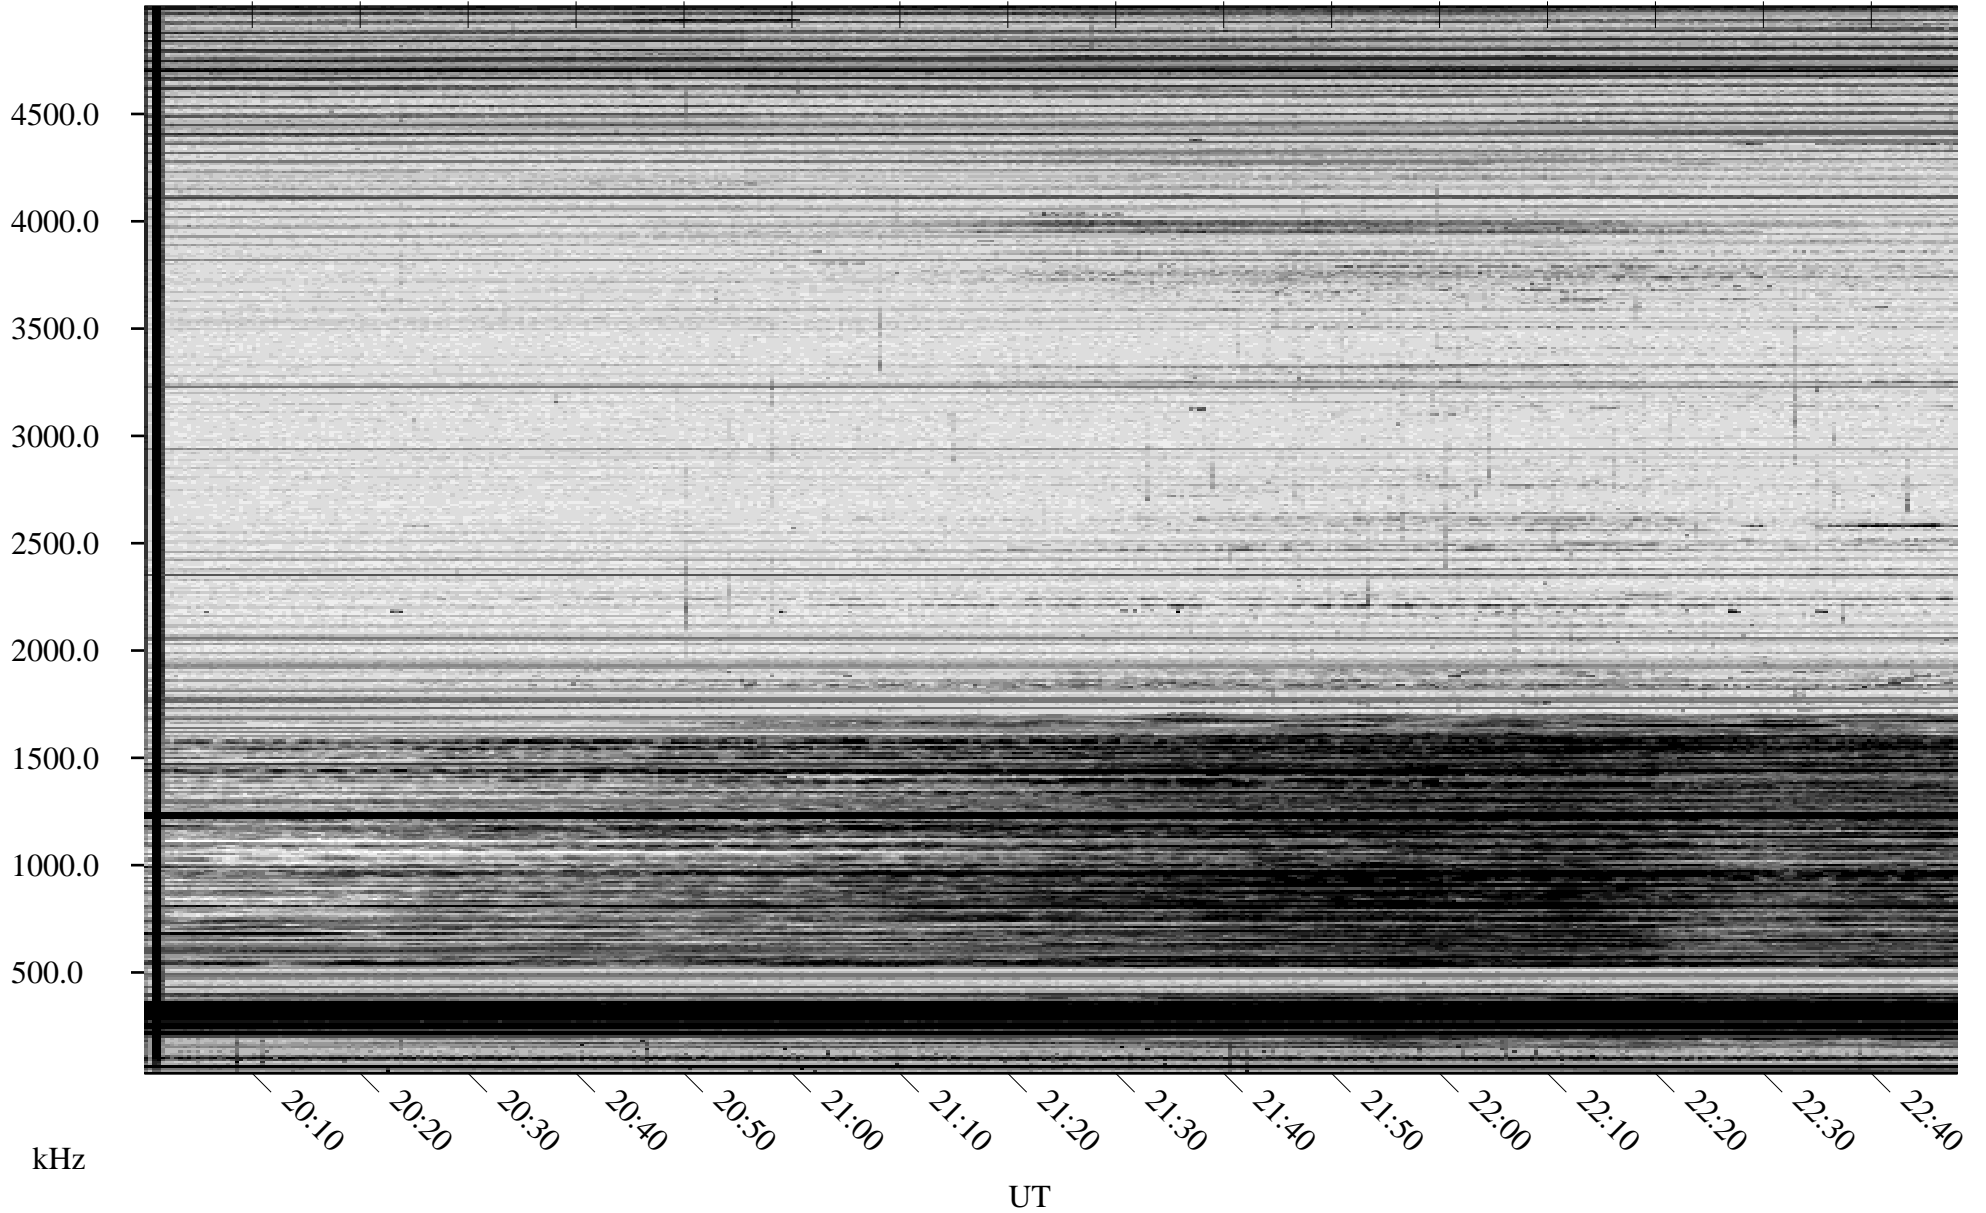

10/25/2009 Churchill, Manitoba

Linear Scale Black = 161 White = 15

ch09298l.r00SUm max_12

Page 1

10/25/2009 Churchill, Manitoba

Linear Scale Black = 161 White = 15

ch09298l.r00SUm max_12

Page 2

10/26/2009 Churchill, Manitoba

Linear Scale Black = 161 White = 15

ch09298l.r00SUm max_12

Page 3

10/26/2009 Churchill, Manitoba

Linear Scale Black = 161 White = 15

ch09298l.r00SUm max_12

Page 4

10/26/2009 Churchill, Manitoba

Linear Scale Black = 161 White = 15

ch09298l.r00SUm max_12

Page 5

10/26/2009 Churchill, Manitoba

Linear Scale Black = 161 White = 15

ch09298l.r00SUm max_12

Page 6

10/26/2009 Churchill, Manitoba

Linear Scale Black = 161 White = 15

ch09298l.r00SUm max_12

Page 7

10/26/2009 Churchill, Manitoba

Linear Scale Black = 161 White = 15

ch09298l.r00SUm max_12