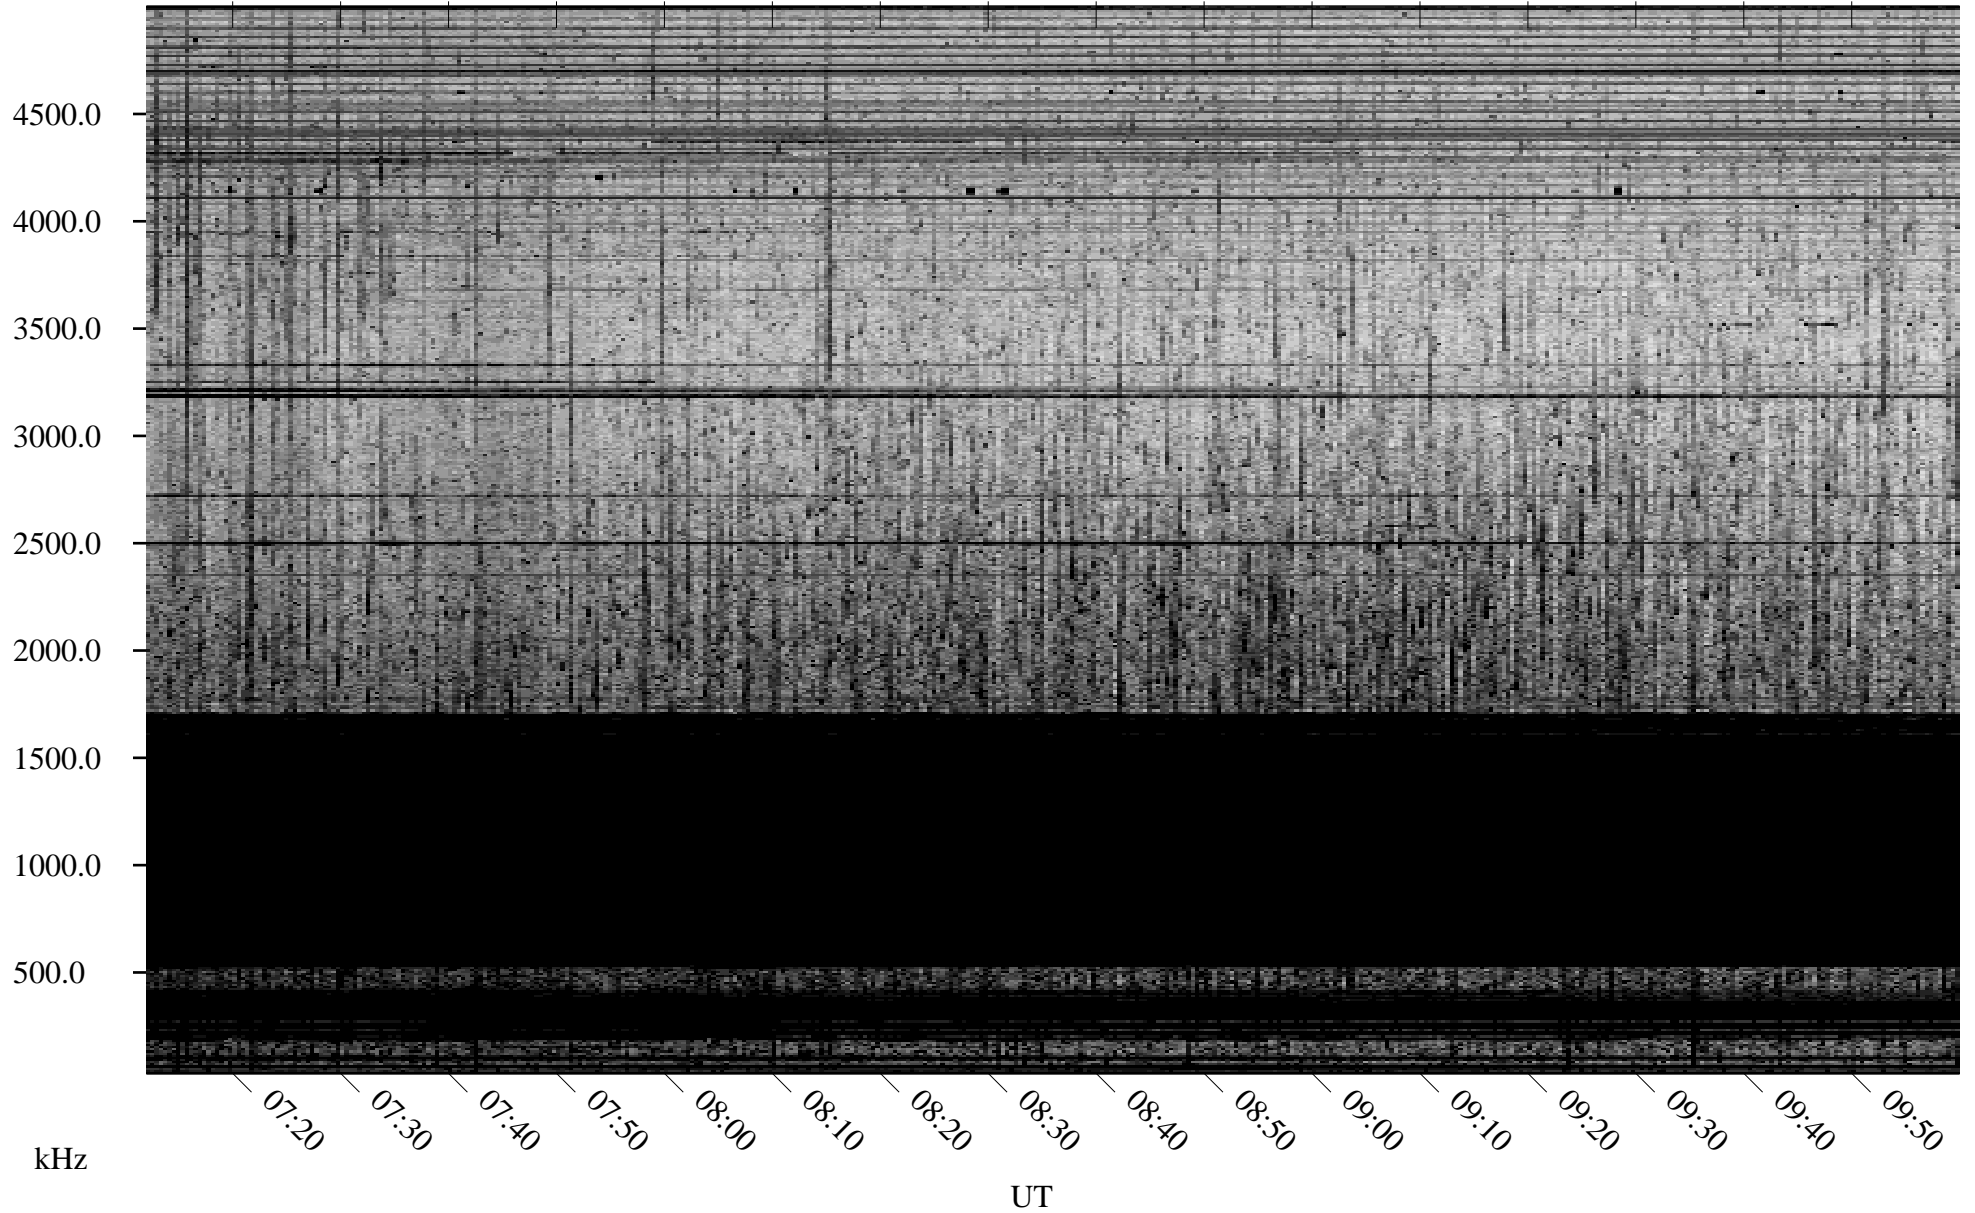

10/25/2009 Churchill, Manitoba

Linear Scale Black = 161 White = 15

ch09298l.r00SUm max_12

Page 1

10/25/2009 Churchill, Manitoba

Linear Scale Black = 161 White = 15

ch09298l.r00SUm max_12

Page 2

10/26/2009 Churchill, Manitoba

Linear Scale Black = 161 White = 15

ch09298l.r00SUm max_12

Page 3

10/26/2009 Churchill, Manitoba

Linear Scale Black = 161 White = 15

ch09298l.r00SUm max_12

Page 4

10/26/2009 Churchill, Manitoba

Linear Scale Black = 161 White = 15

ch09298l.r00SUm max_12

Page 5

10/26/2009 Churchill, Manitoba

Linear Scale Black = 161 White = 15

ch09298l.r00SUm max_12

Page 6

10/26/2009 Churchill, Manitoba

Linear Scale Black = 161 White = 15

ch09298l.r00SUm max_12

Page 7

10/26/2009 Churchill, Manitoba

Linear Scale Black = 161 White = 15

ch09298l.r00SUm max_12