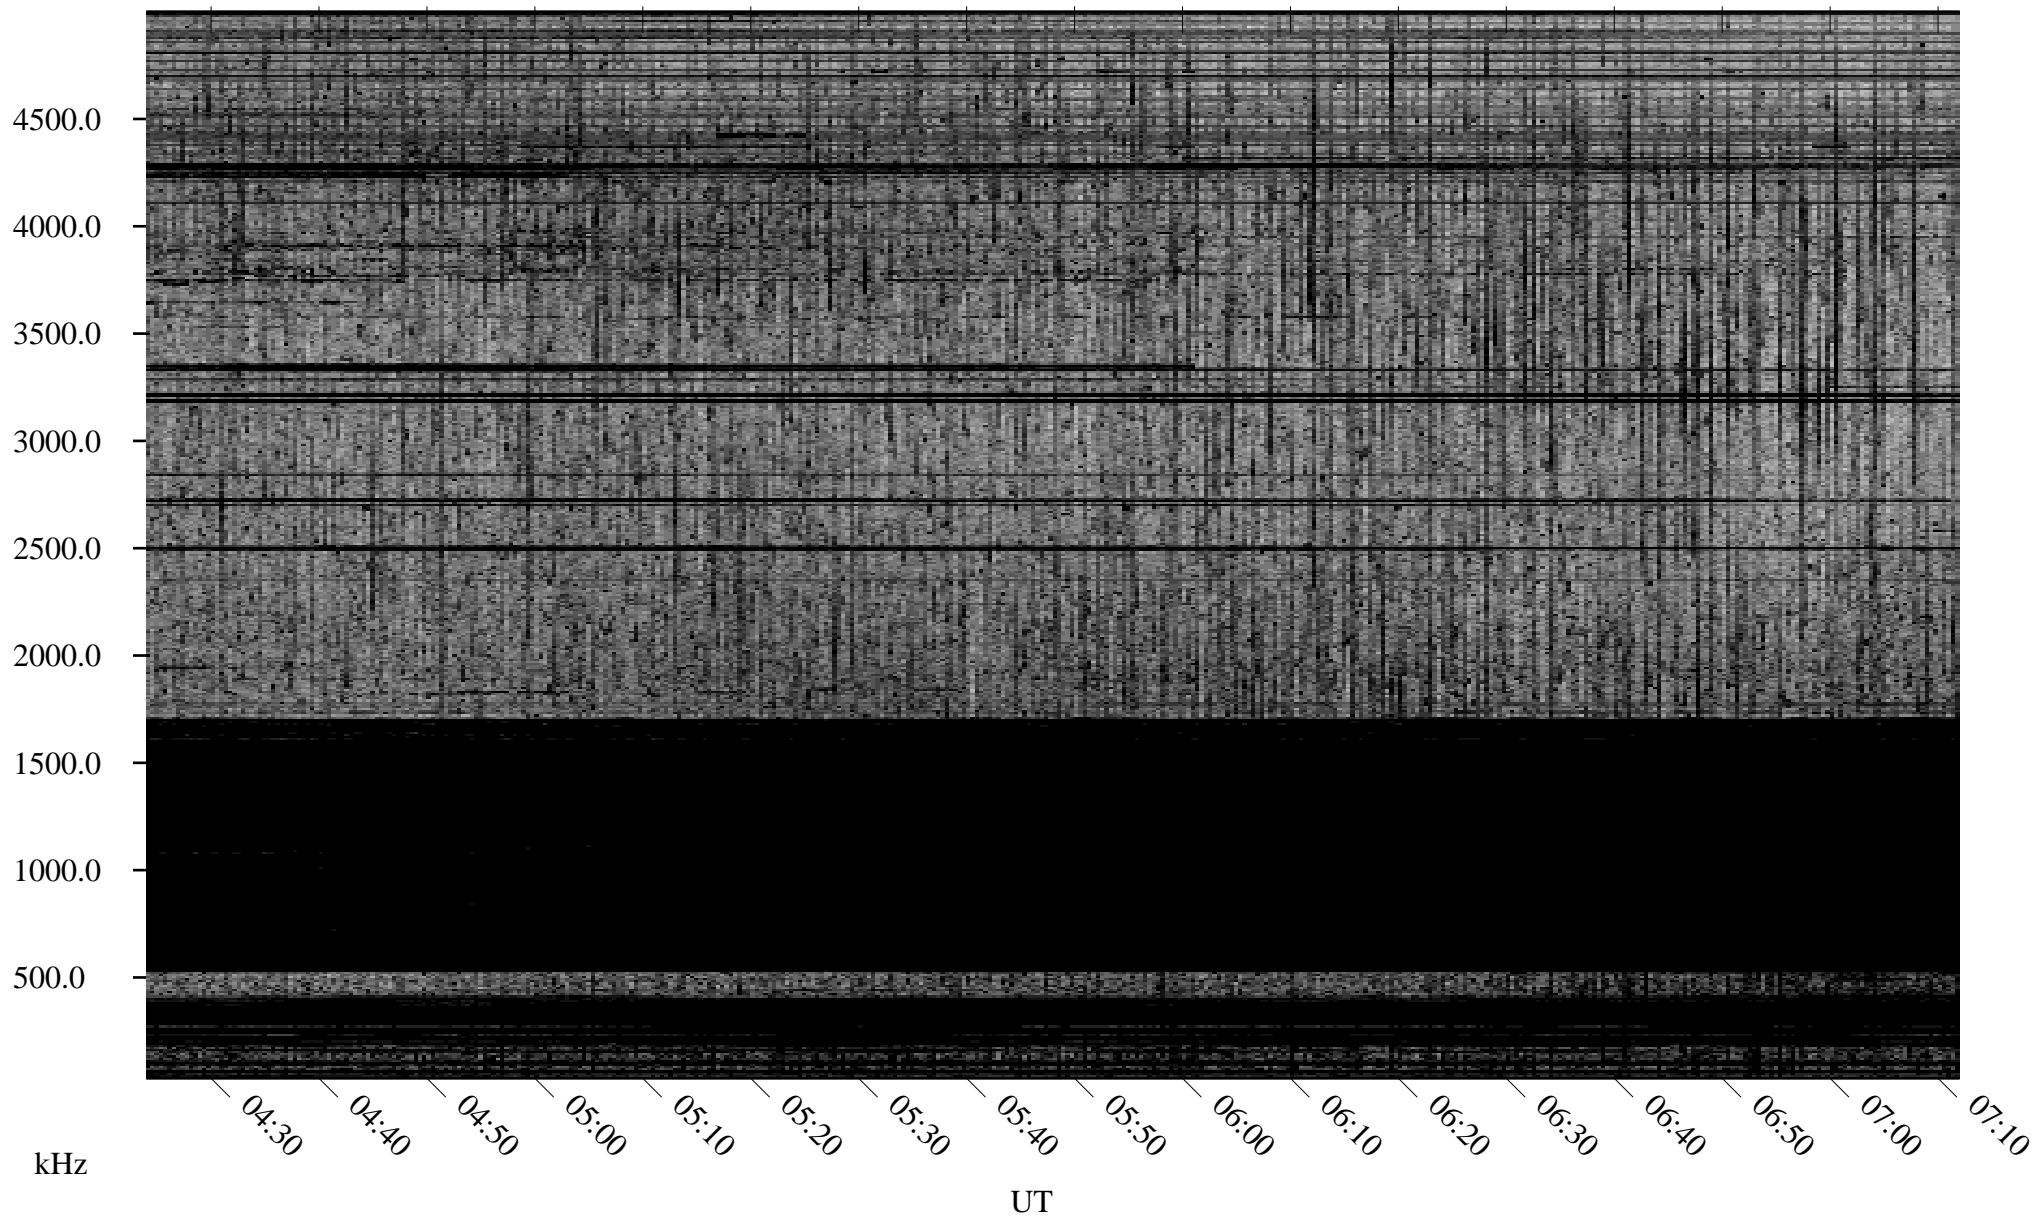

10/25/2009 Churchill, Manitoba

Linear Scale Black = 161 White = 15

ch09298l.r00SUm max_12

Page 1

10/25/2009 Churchill, Manitoba

Linear Scale Black = 161 White = 15

ch09298l.r00SUm max_12

Page 2

10/26/2009 Churchill, Manitoba

Linear Scale Black = 161 White = 15

ch09298l.r00SUm max_12

Page 3

10/26/2009 Churchill, Manitoba

Linear Scale Black = 161 White = 15

ch09298l.r00SUm max_12

Page 4

10/26/2009 Churchill, Manitoba

Linear Scale Black = 161 White = 15

ch09298l.r00SUm max_12

Page 5

10/26/2009 Churchill, Manitoba

Linear Scale Black = 161 White = 15

ch09298l.r00SUm max_12

Page 6

10/26/2009 Churchill, Manitoba

Linear Scale Black = 161 White = 15

ch09298l.r00SUm max_12

Page 7

10/26/2009 Churchill, Manitoba

Linear Scale Black = 161 White = 15

ch09298l.r00SUm max_12