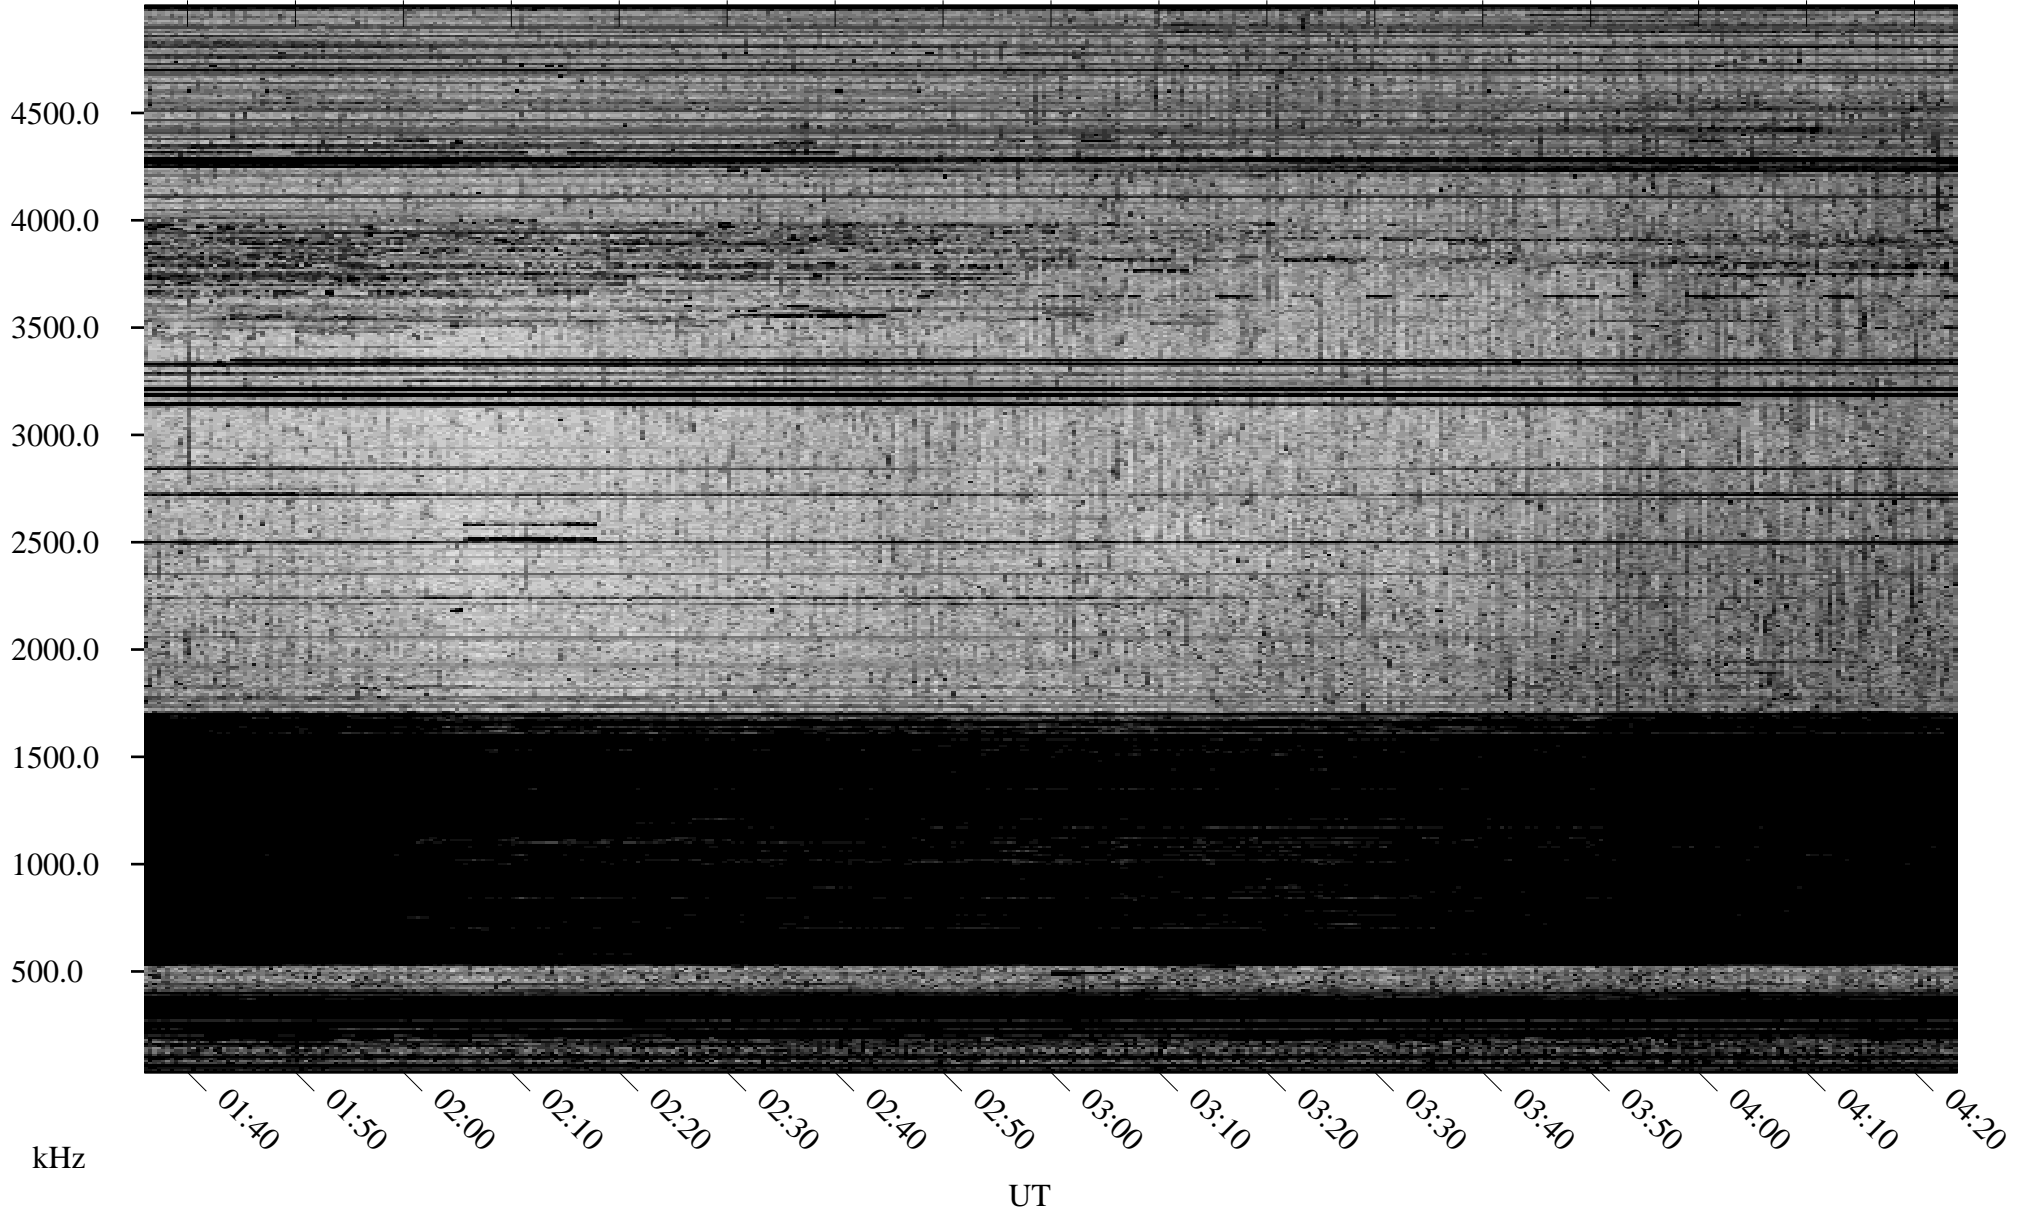

10/25/2009 Churchill, Manitoba

Linear Scale Black = 161 White = 15

ch09298l.r00SUm max_12

Page 1

10/25/2009 Churchill, Manitoba

Linear Scale Black = 161 White = 15

ch09298l.r00SUm max_12

Page 2

10/26/2009 Churchill, Manitoba

Linear Scale Black = 161 White = 15

ch09298l.r00SUm max_12

Page 3

10/26/2009 Churchill, Manitoba

Linear Scale Black = 161 White = 15

ch09298l.r00SUm max_12

Page 4

10/26/2009 Churchill, Manitoba

Linear Scale Black = 161 White = 15

ch09298l.r00SUm max_12

Page 5

10/26/2009 Churchill, Manitoba

Linear Scale Black = 161 White = 15

ch09298l.r00SUm max_12

Page 6

10/26/2009 Churchill, Manitoba

Linear Scale Black = 161 White = 15

ch09298l.r00SUm max_12

Page 7

10/26/2009 Churchill, Manitoba

Linear Scale Black = 161 White = 15

ch09298l.r00SUm max_12