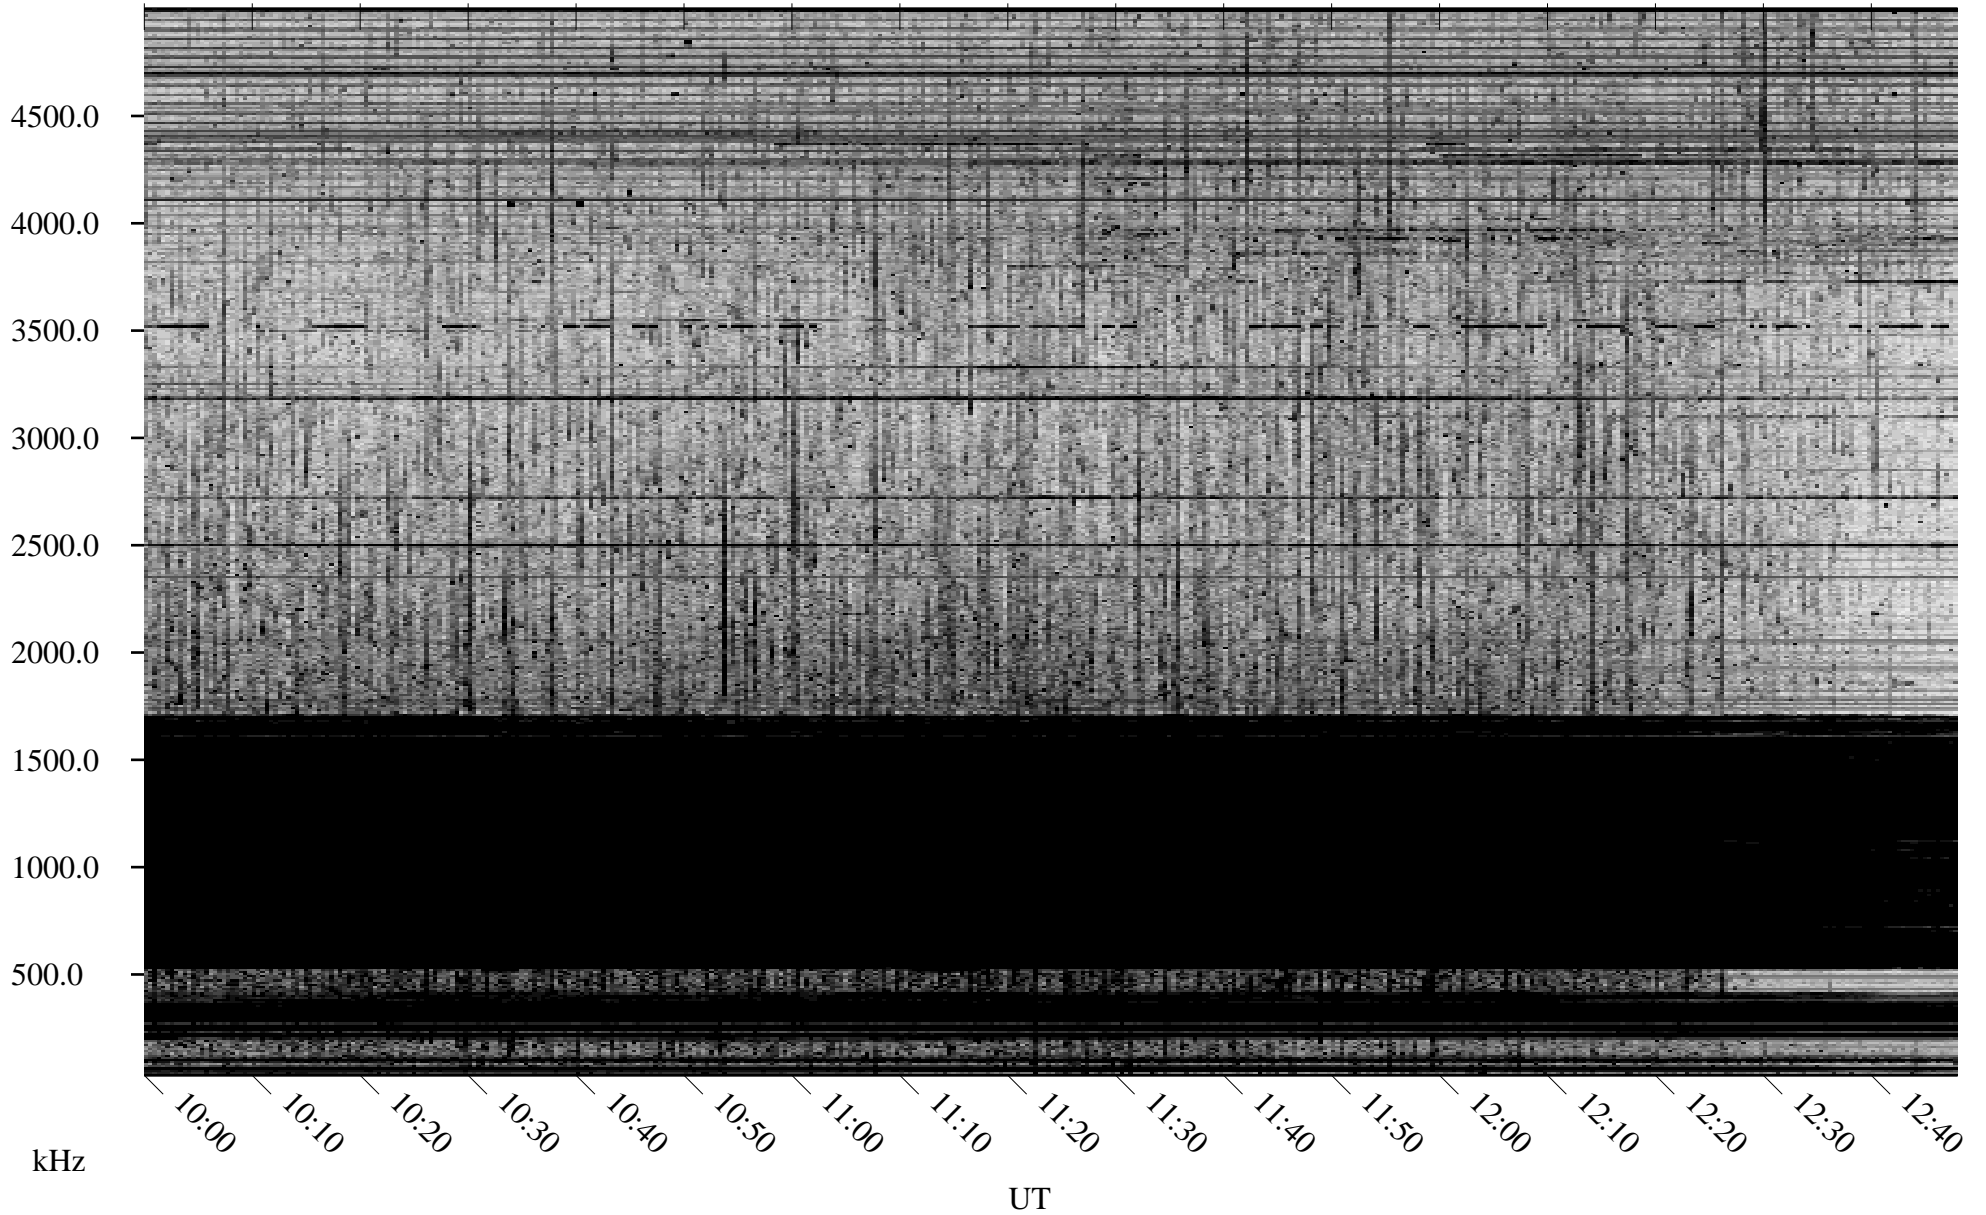

10/26/2009 Churchill, Manitoba

Linear Scale Black = 161 White = 15

ch09298l.r00SUm max_12

Page 3

10/26/2009 Churchill, Manitoba

Linear Scale Black = 161 White = 15

ch09298l.r00SUm max_12

Page 4

10/26/2009 Churchill, Manitoba

Linear Scale Black = 161 White = 15

ch09298l.r00SUm max_12

Page 5

10/26/2009 Churchill, Manitoba

Linear Scale Black = 161 White = 15

ch09298l.r00SUm max_12

Page 6

10/26/2009 Churchill, Manitoba

Linear Scale Black = 161 White = 15

ch09298l.r00SUm max_12

Page 7

10/26/2009 Churchill, Manitoba

Linear Scale Black = 161 White = 15

ch09298l.r00SUm max_12