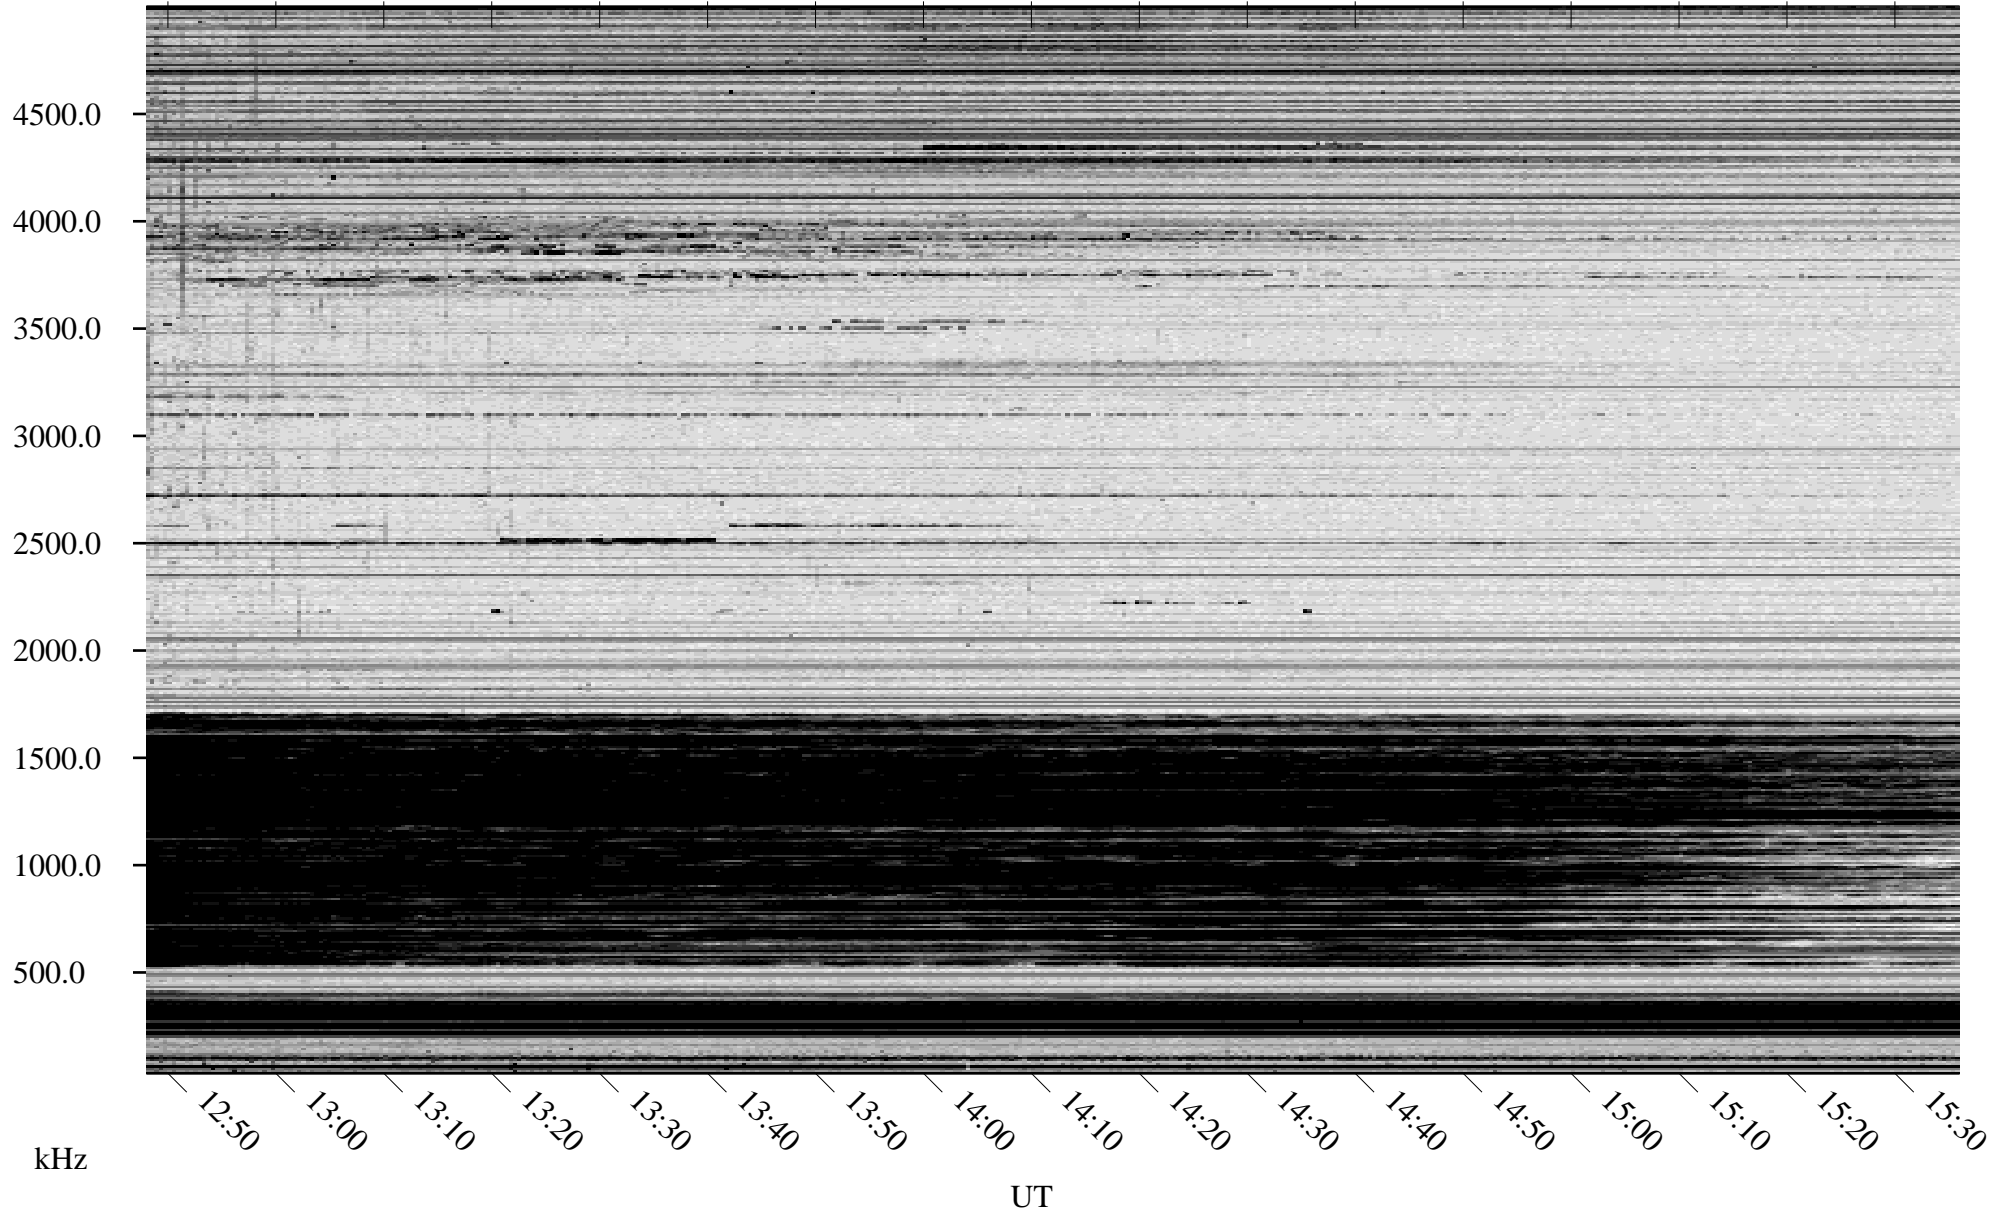

10/25/2009 Churchill, Manitoba

Linear Scale Black = 161 White = 15

ch09298l.r00SUm max_12

Page 1

10/25/2009 Churchill, Manitoba

Linear Scale Black = 161 White = 15

ch09298l.r00SUm max_12

Page 2

10/26/2009 Churchill, Manitoba

Linear Scale Black = 161 White = 15

ch09298l.r00SUm max_12

Page 3

10/26/2009 Churchill, Manitoba

Linear Scale Black = 161 White = 15

ch09298l.r00SUm max_12

Page 4

10/26/2009 Churchill, Manitoba

Linear Scale Black = 161 White = 15

ch09298l.r00SUm max_12

Page 5

10/26/2009 Churchill, Manitoba

Linear Scale Black = 161 White = 15

ch09298l.r00SUm max_12

Page 6

10/26/2009 Churchill, Manitoba

Linear Scale Black = 161 White = 15

ch09298l.r00SUm max_12

Page 7

10/26/2009 Churchill, Manitoba

Linear Scale Black = 161 White = 15

ch09298l.r00SUm max_12