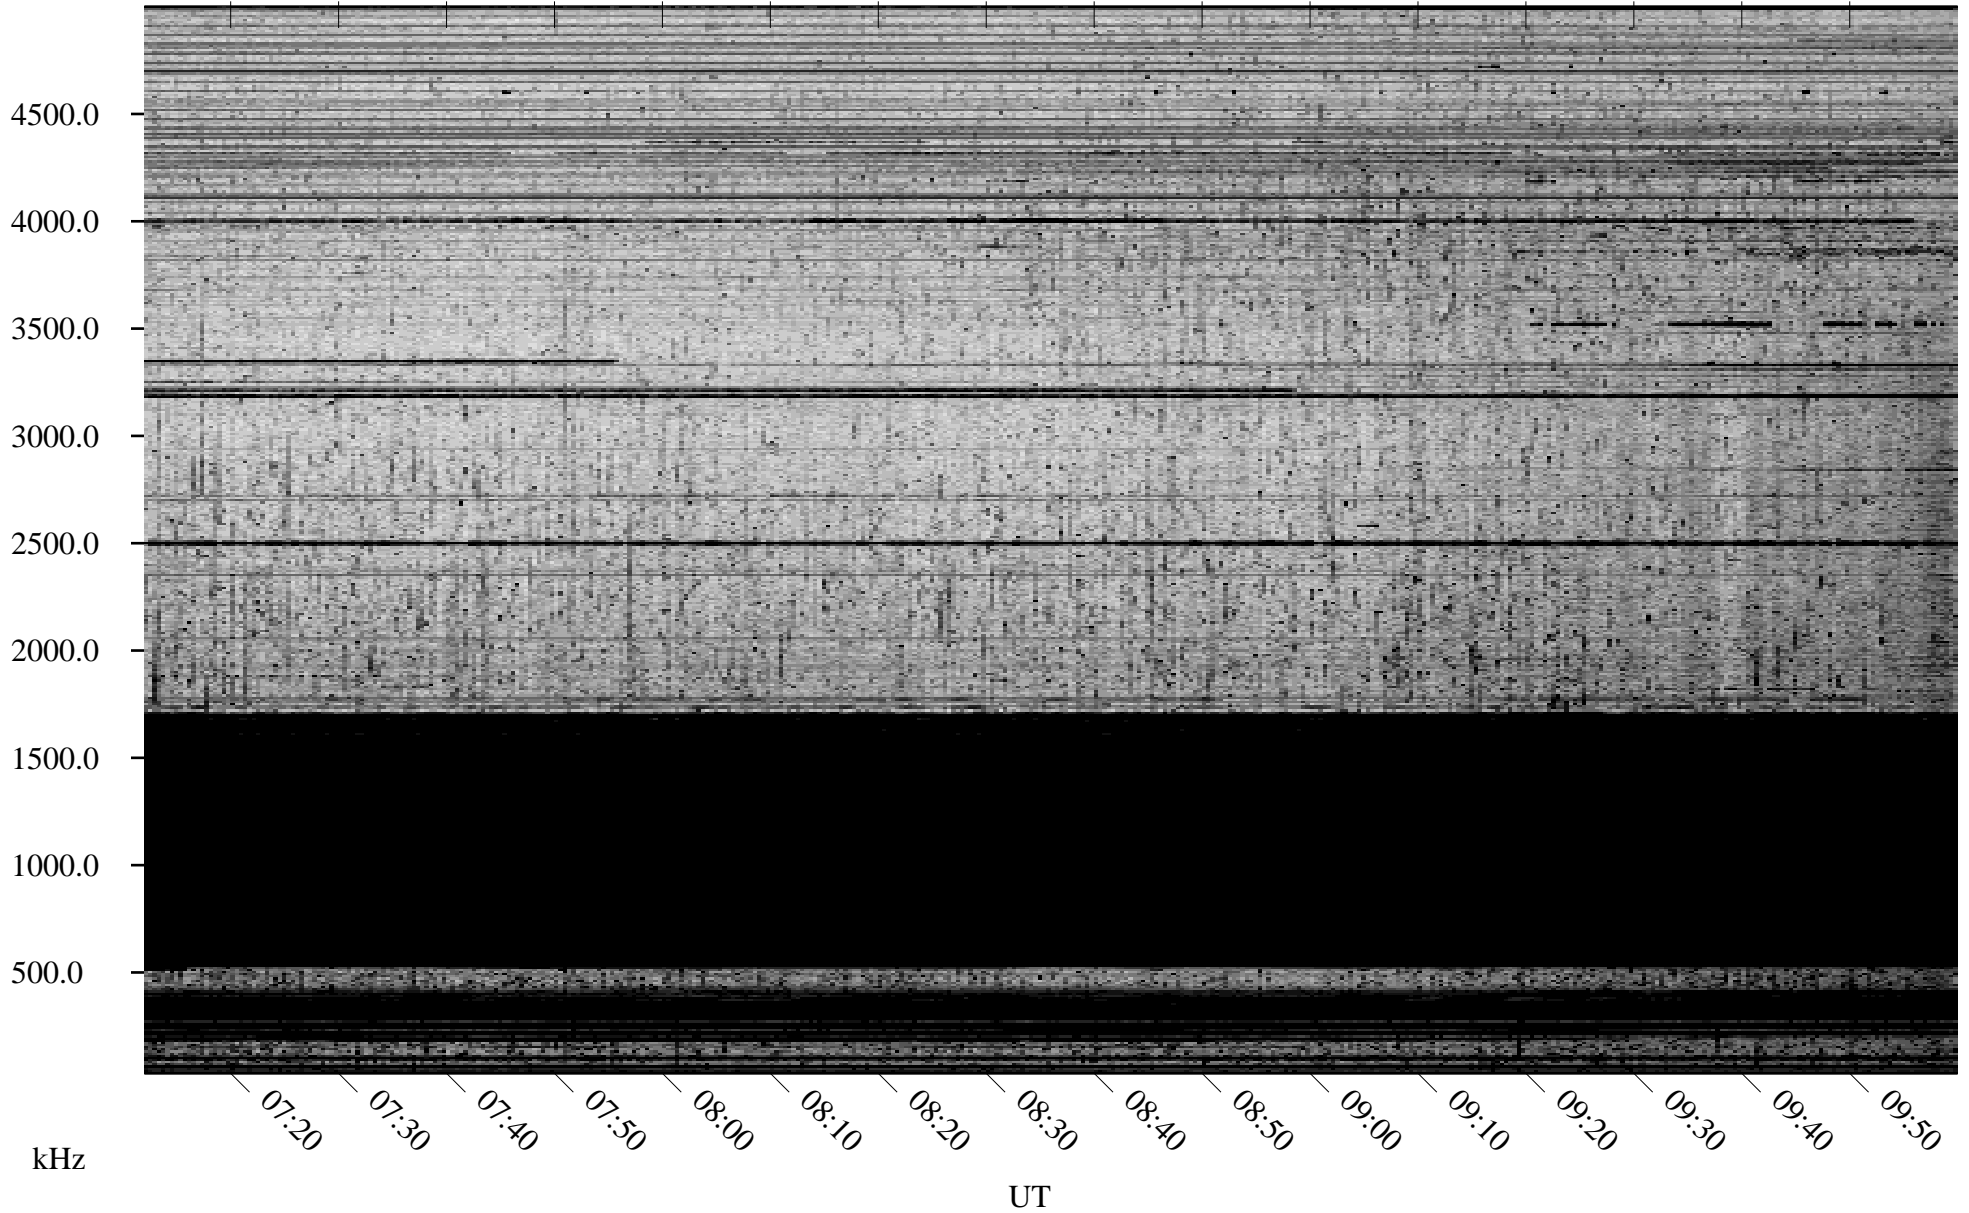

10/26/2009 Churchill, Manitoba

Linear Scale Black = 161 White = 15

ch092991.r00SUm max_12

Page 1

10/26/2009 Churchill, Manitoba

Linear Scale Black = 161 White = 15

ch092991.r00SUm max_12

Page 2

10/27/2009 Churchill, Manitoba

Linear Scale Black = 161 White = 15

ch092991.r00SUm max_12

Page 3

10/27/2009 Churchill, Manitoba

Linear Scale Black = 161 White = 15

ch092991.r00SUm max_12

Page 4

10/27/2009 Churchill, Manitoba

Linear Scale Black = 161 White = 15

ch09299l.r00SUm max_12

Page 5

10/27/2009 Churchill, Manitoba

Linear Scale Black = 161 White = 15

ch09299l.r00SUm max_12

Page 6

10/27/2009 Churchill, Manitoba

Linear Scale Black = 161 White = 15

ch092991.r00SUm max_12

Page 7

10/27/2009 Churchill, Manitoba

Linear Scale Black = 161 White = 15

ch092991.r00SUm max_12