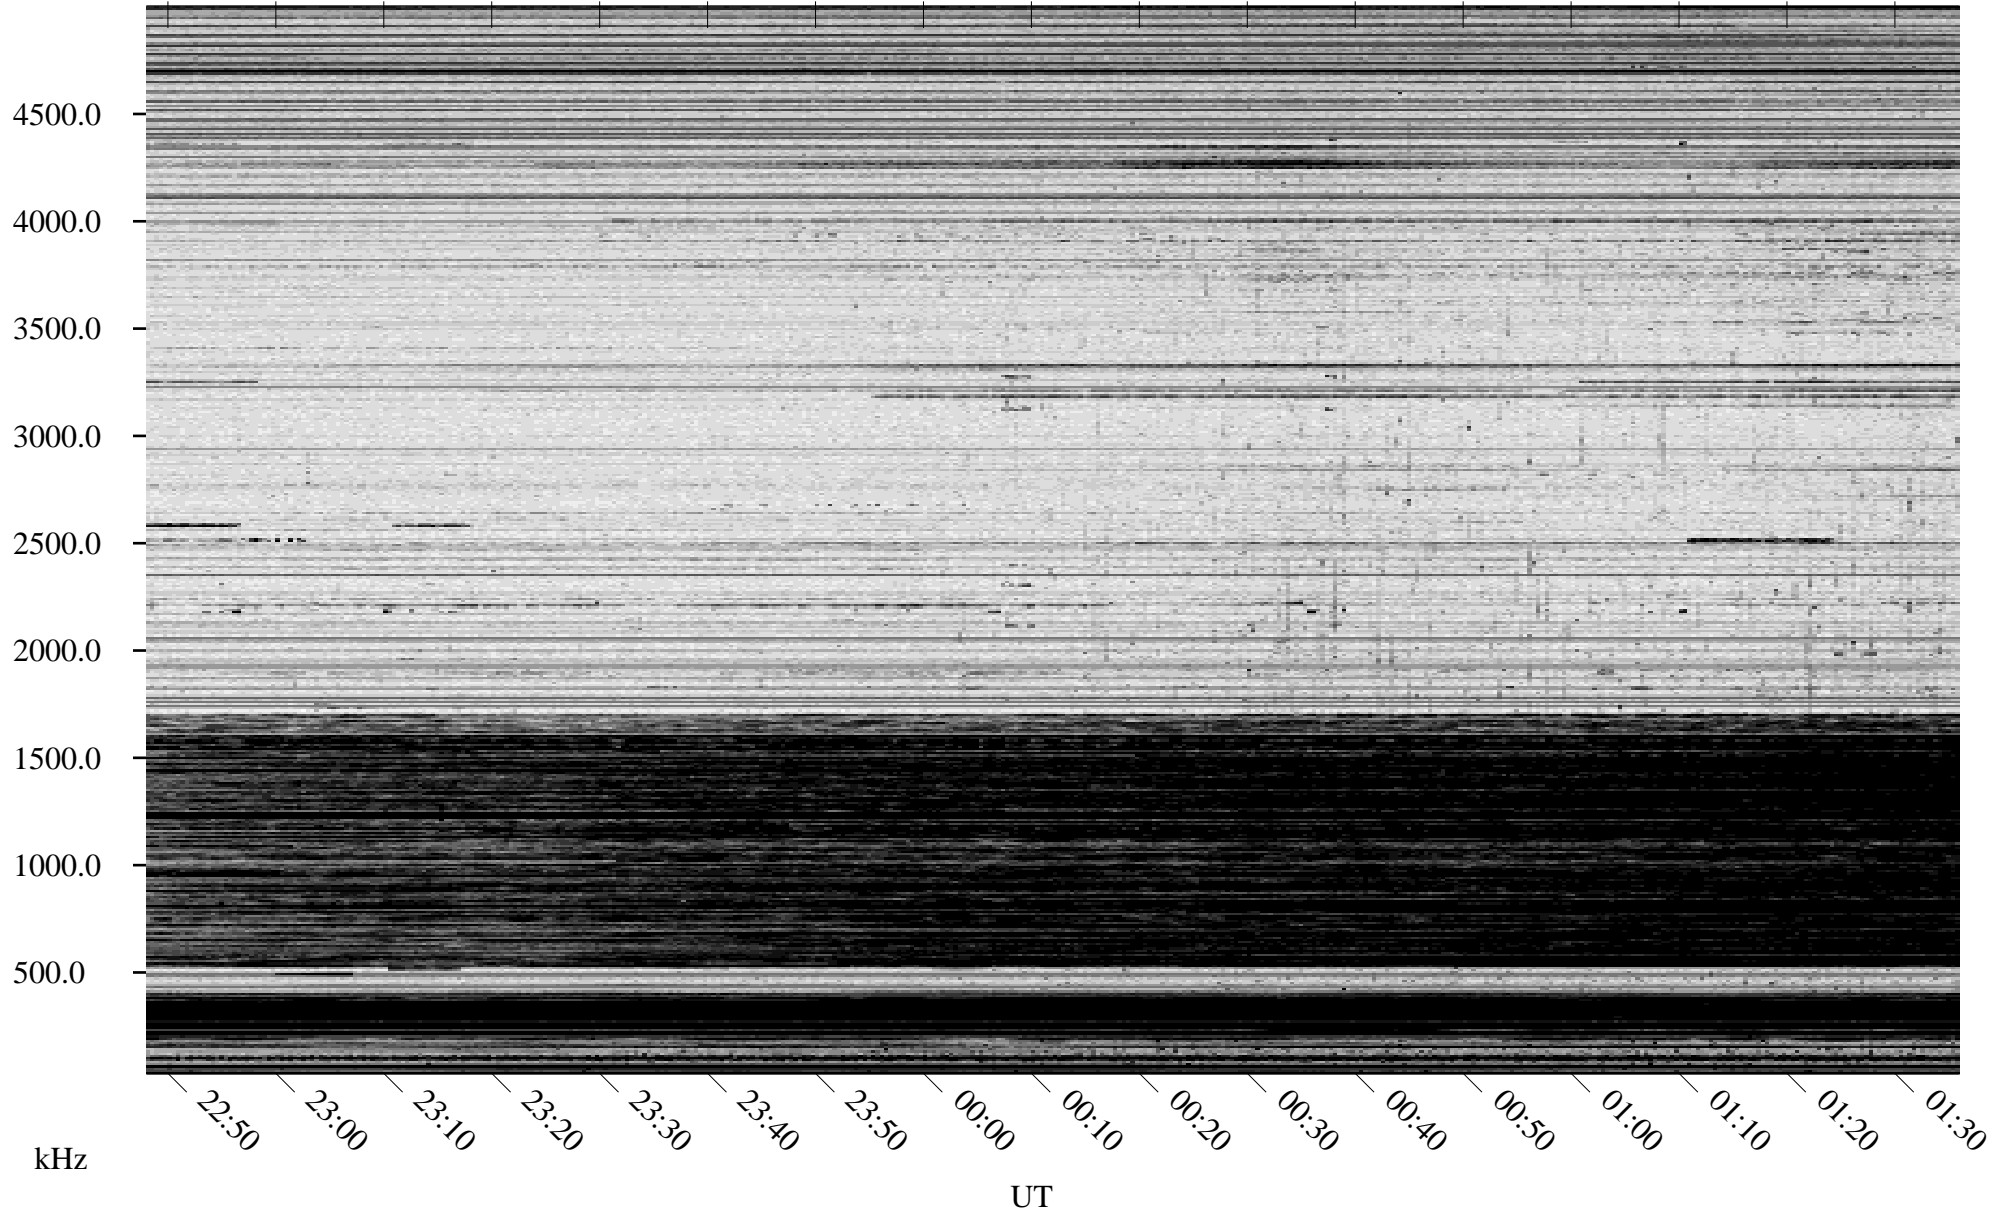

10/26/2009 Churchill, Manitoba

Linear Scale Black = 161 White = 15

ch092991.r00SUm max_12

Page 1

10/26/2009 Churchill, Manitoba

Linear Scale Black = 161 White = 15

ch092991.r00SUm max_12

Page 2

10/27/2009 Churchill, Manitoba

Linear Scale Black = 161 White = 15

ch092991.r00SUm max_12

Page 3

10/27/2009 Churchill, Manitoba

Linear Scale Black = 161 White = 15

ch092991.r00SUm max_12

Page 4

10/27/2009 Churchill, Manitoba

Linear Scale Black = 161 White = 15

ch09299l.r00SUm max_12

Page 5

10/27/2009 Churchill, Manitoba

Linear Scale Black = 161 White = 15

ch09299l.r00SUm max_12

Page 6

10/27/2009 Churchill, Manitoba

Linear Scale Black = 161 White = 15

ch092991.r00SUm max_12

Page 7

10/27/2009 Churchill, Manitoba

Linear Scale Black = 161 White = 15

ch092991.r00SUm max_12