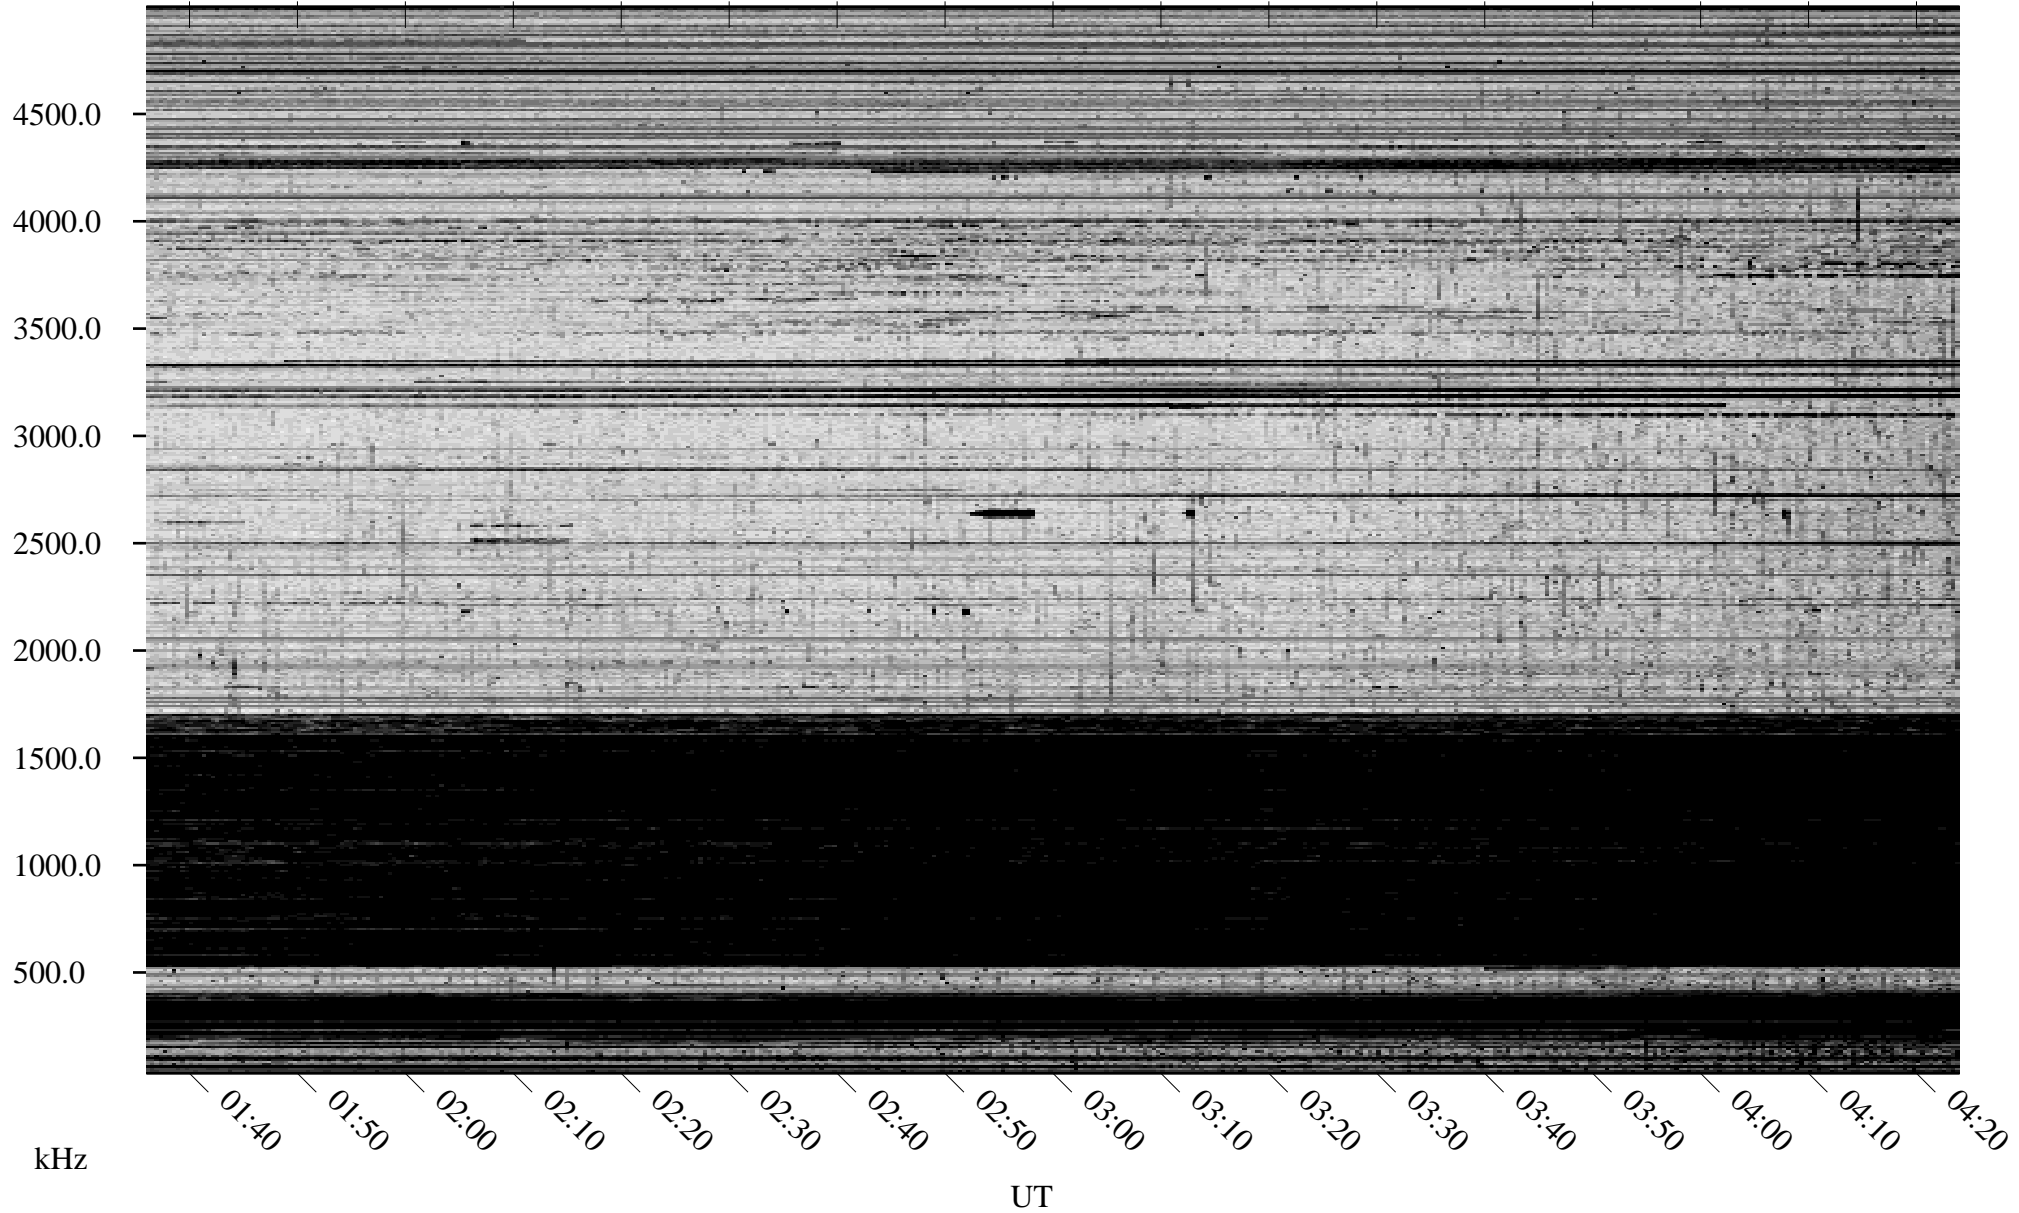

10/26/2009 Churchill, Manitoba

Linear Scale Black = 161 White = 15

ch092991.r00SUm max_12

Page 1

10/26/2009 Churchill, Manitoba

Linear Scale Black = 161 White = 15

ch092991.r00SUm max_12

Page 2

10/27/2009 Churchill, Manitoba

Linear Scale Black = 161 White = 15

ch092991.r00SUm max_12

Page 3

10/27/2009 Churchill, Manitoba

Linear Scale Black = 161 White = 15

ch092991.r00SUm max_12

Page 4

10/27/2009 Churchill, Manitoba

Linear Scale Black = 161 White = 15

ch09299l.r00SUm max_12

Page 5

10/27/2009 Churchill, Manitoba

Linear Scale Black = 161 White = 15

ch09299l.r00SUm max_12

Page 6

10/27/2009 Churchill, Manitoba

Linear Scale Black = 161 White = 15

ch092991.r00SUm max_12

Page 7

10/27/2009 Churchill, Manitoba

Linear Scale Black = 161 White = 15

ch092991.r00SUm max_12