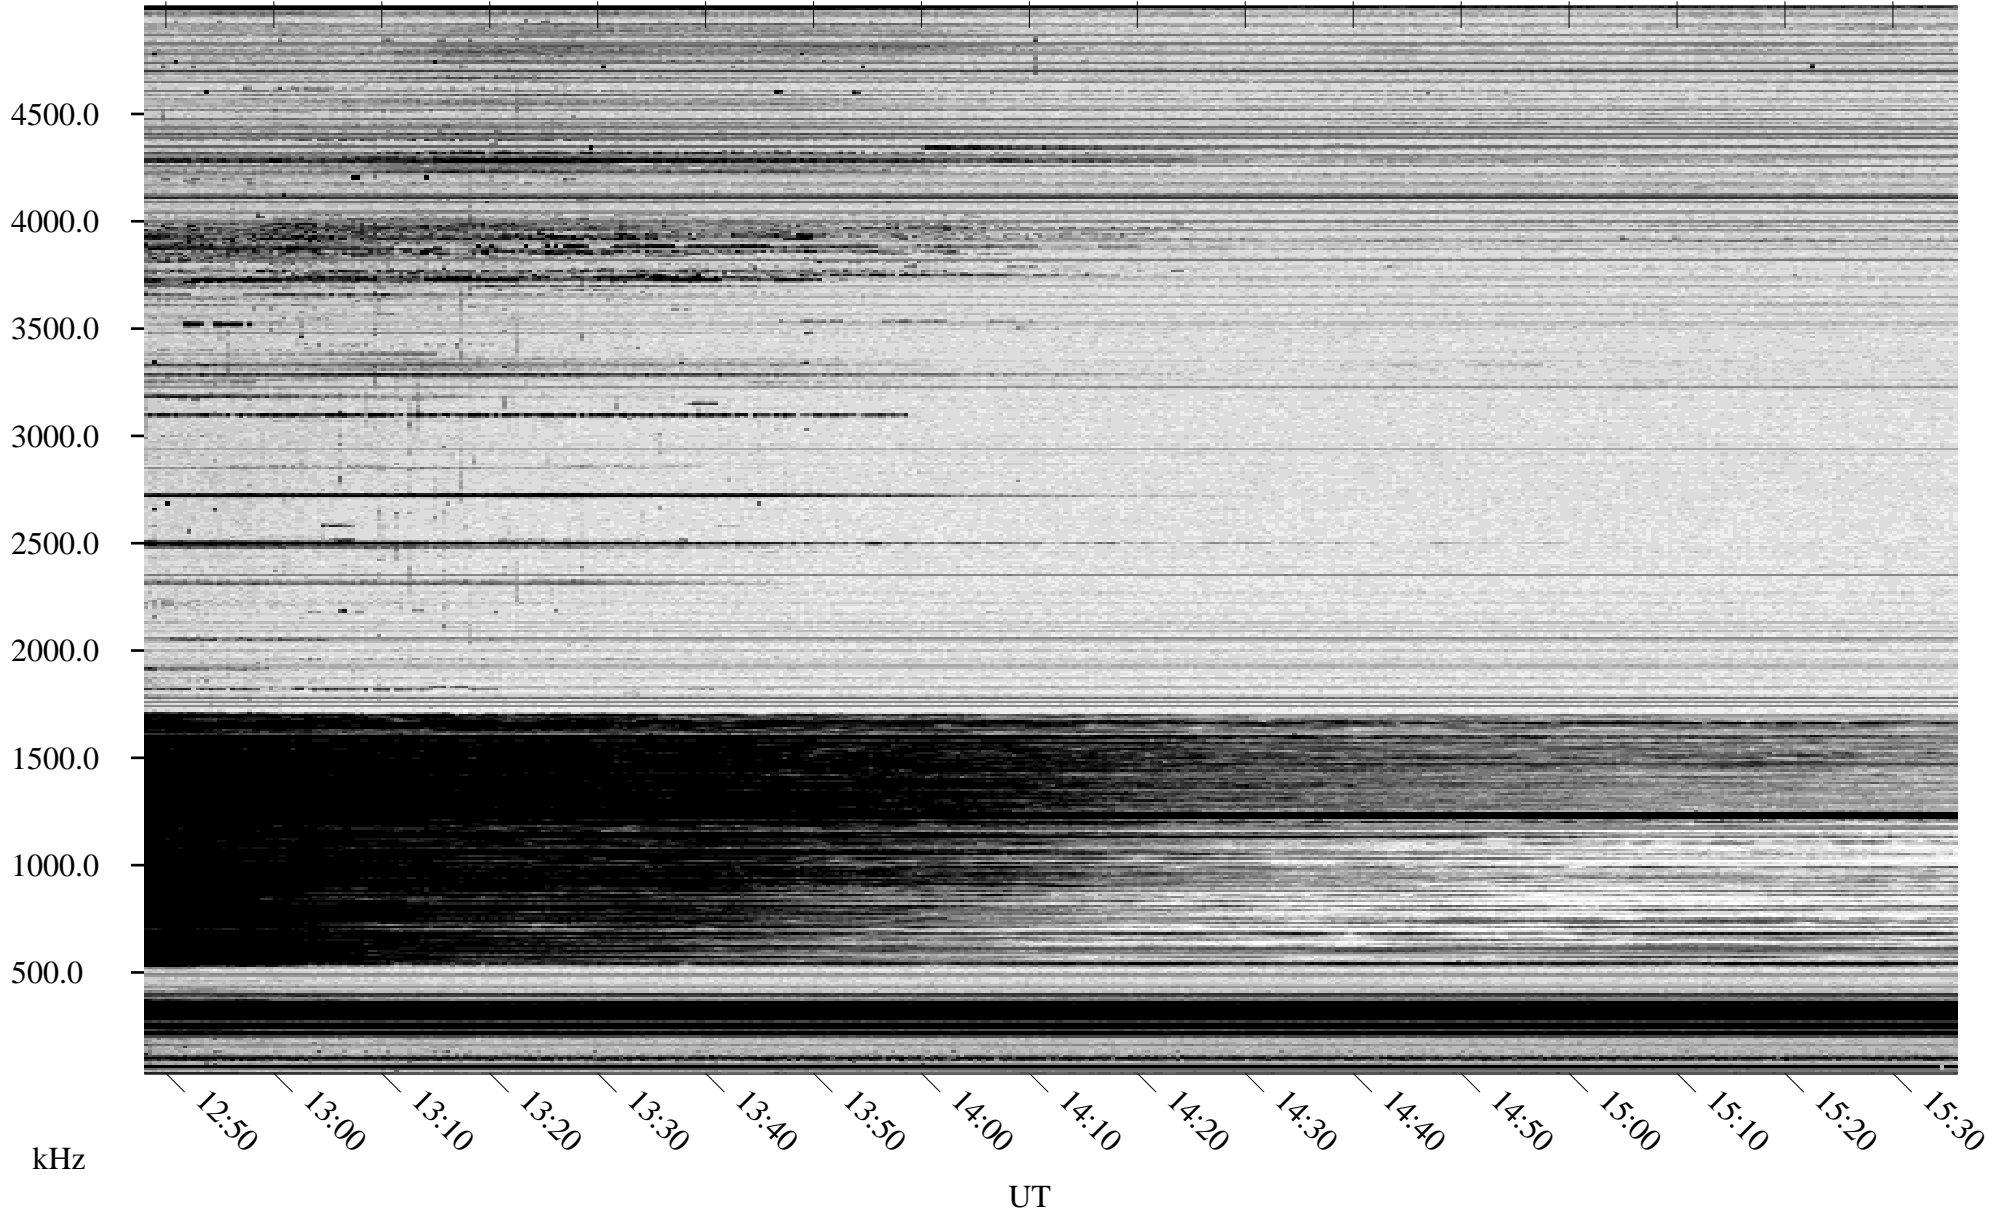

10/26/2009 Churchill, Manitoba

Linear Scale Black = 161 White = 15

ch092991.r00SUm max_12

Page 1

10/26/2009 Churchill, Manitoba

Linear Scale Black = 161 White = 15

ch092991.r00SUm max_12

Page 2

10/27/2009 Churchill, Manitoba

Linear Scale Black = 161 White = 15

ch092991.r00SUm max_12

Page 3

10/27/2009 Churchill, Manitoba

Linear Scale Black = 161 White = 15

ch092991.r00SUm max_12

Page 4

10/27/2009 Churchill, Manitoba

Linear Scale Black = 161 White = 15

ch09299l.r00SUm max_12

Page 5

10/27/2009 Churchill, Manitoba

Linear Scale Black = 161 White = 15

ch09299l.r00SUm max_12

Page 6

10/27/2009 Churchill, Manitoba

Linear Scale Black = 161 White = 15

ch092991.r00SUm max_12

Page 7

10/27/2009 Churchill, Manitoba

Linear Scale Black = 161 White = 15

ch092991.r00SUm max_12