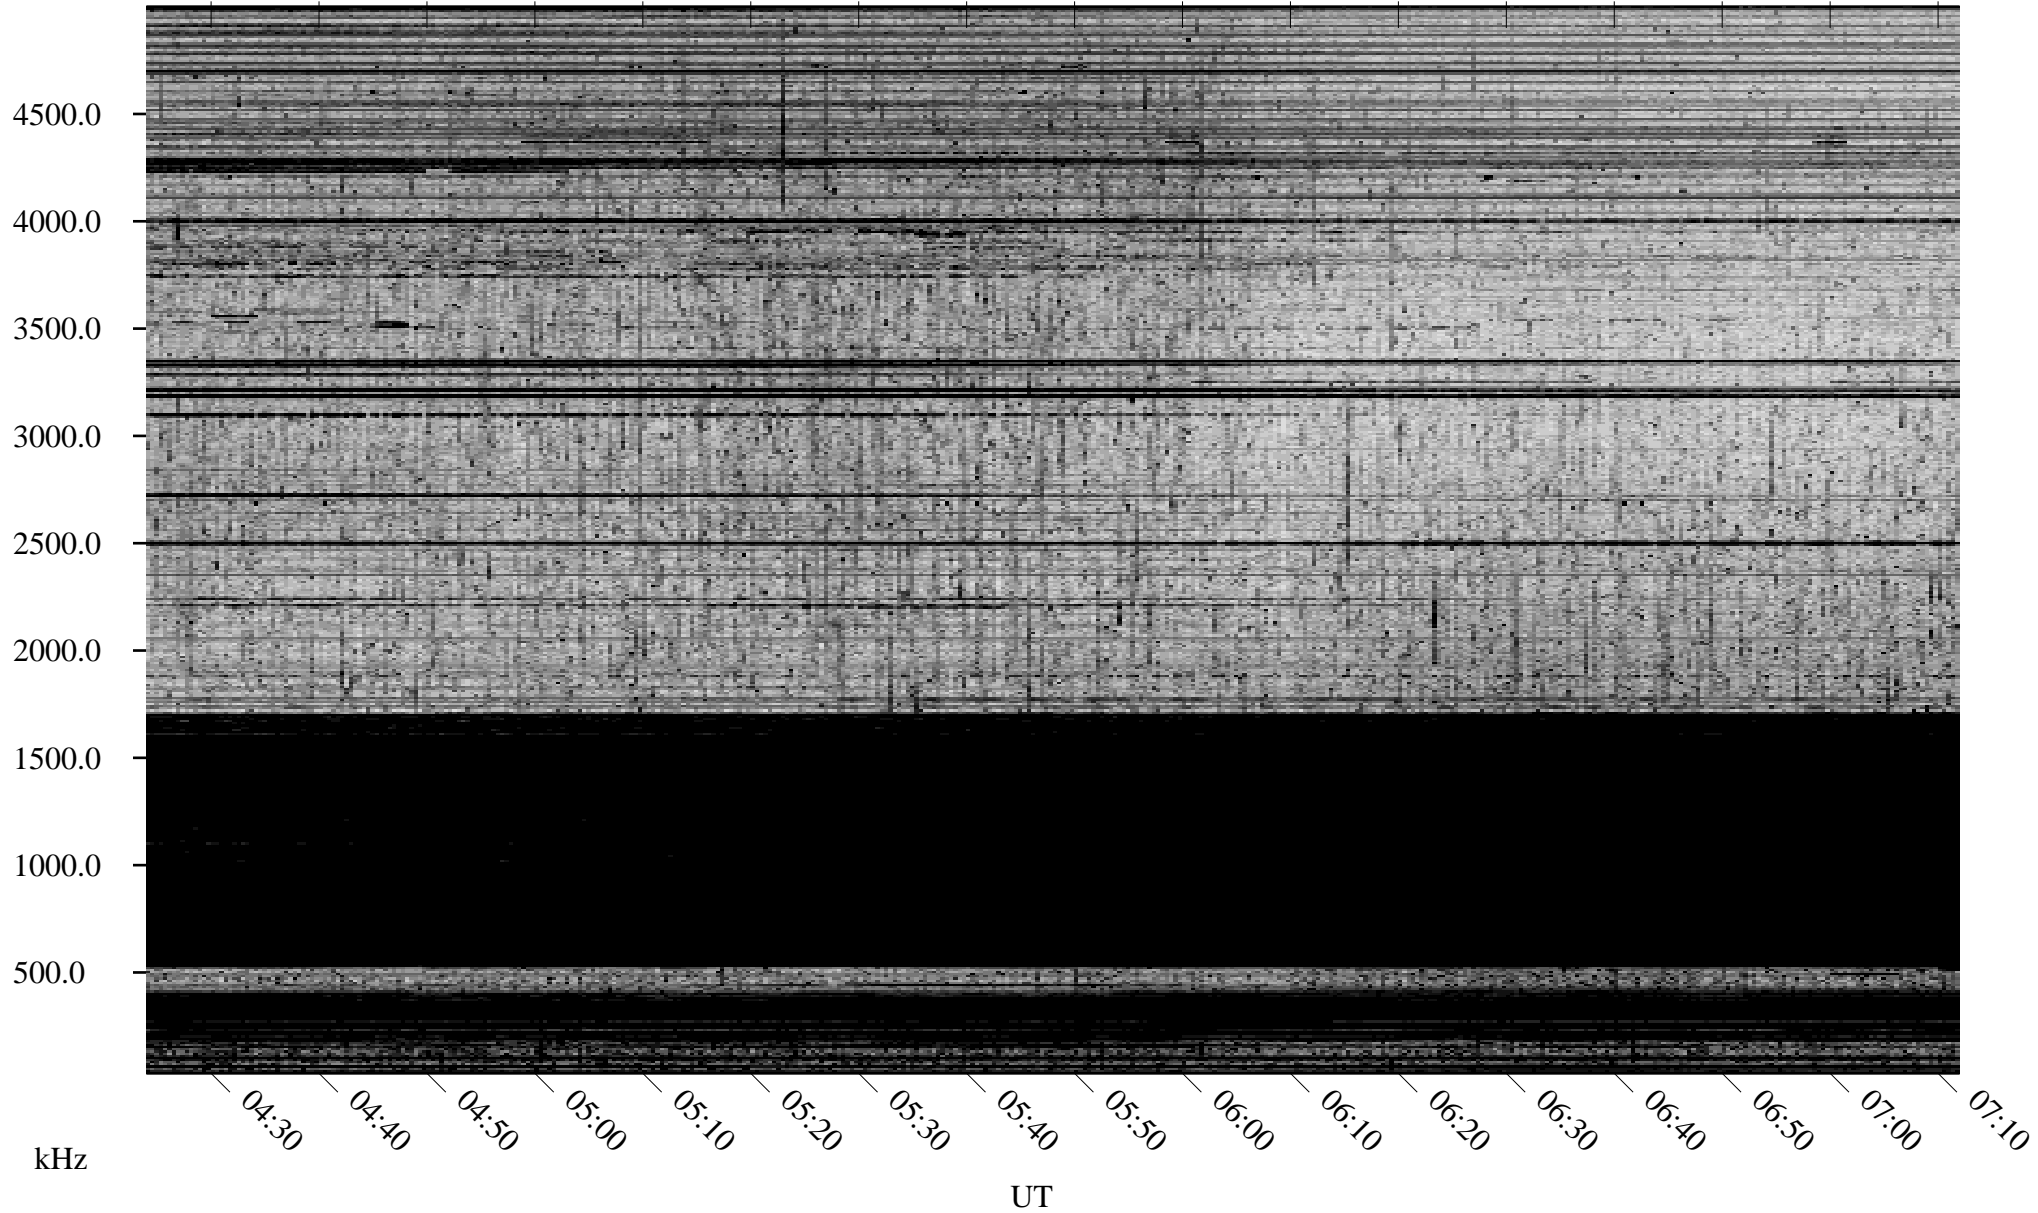

10/26/2009 Churchill, Manitoba

Linear Scale Black = 161 White = 15

ch092991.r00SUm max_12

Page 1

10/26/2009 Churchill, Manitoba

Linear Scale Black = 161 White = 15

ch092991.r00SUm max_12

Page 2

10/27/2009 Churchill, Manitoba

Linear Scale Black = 161 White = 15

ch092991.r00SUm max_12

Page 3

10/27/2009 Churchill, Manitoba

Linear Scale Black = 161 White = 15

ch092991.r00SUm max_12

Page 4

10/27/2009 Churchill, Manitoba

Linear Scale Black = 161 White = 15

ch09299l.r00SUm max_12

Page 5

10/27/2009 Churchill, Manitoba

Linear Scale Black = 161 White = 15

ch09299l.r00SUm max_12

Page 6

10/27/2009 Churchill, Manitoba

Linear Scale Black = 161 White = 15

ch092991.r00SUm max_12

Page 7

10/27/2009 Churchill, Manitoba

Linear Scale Black = 161 White = 15

ch092991.r00SUm max_12