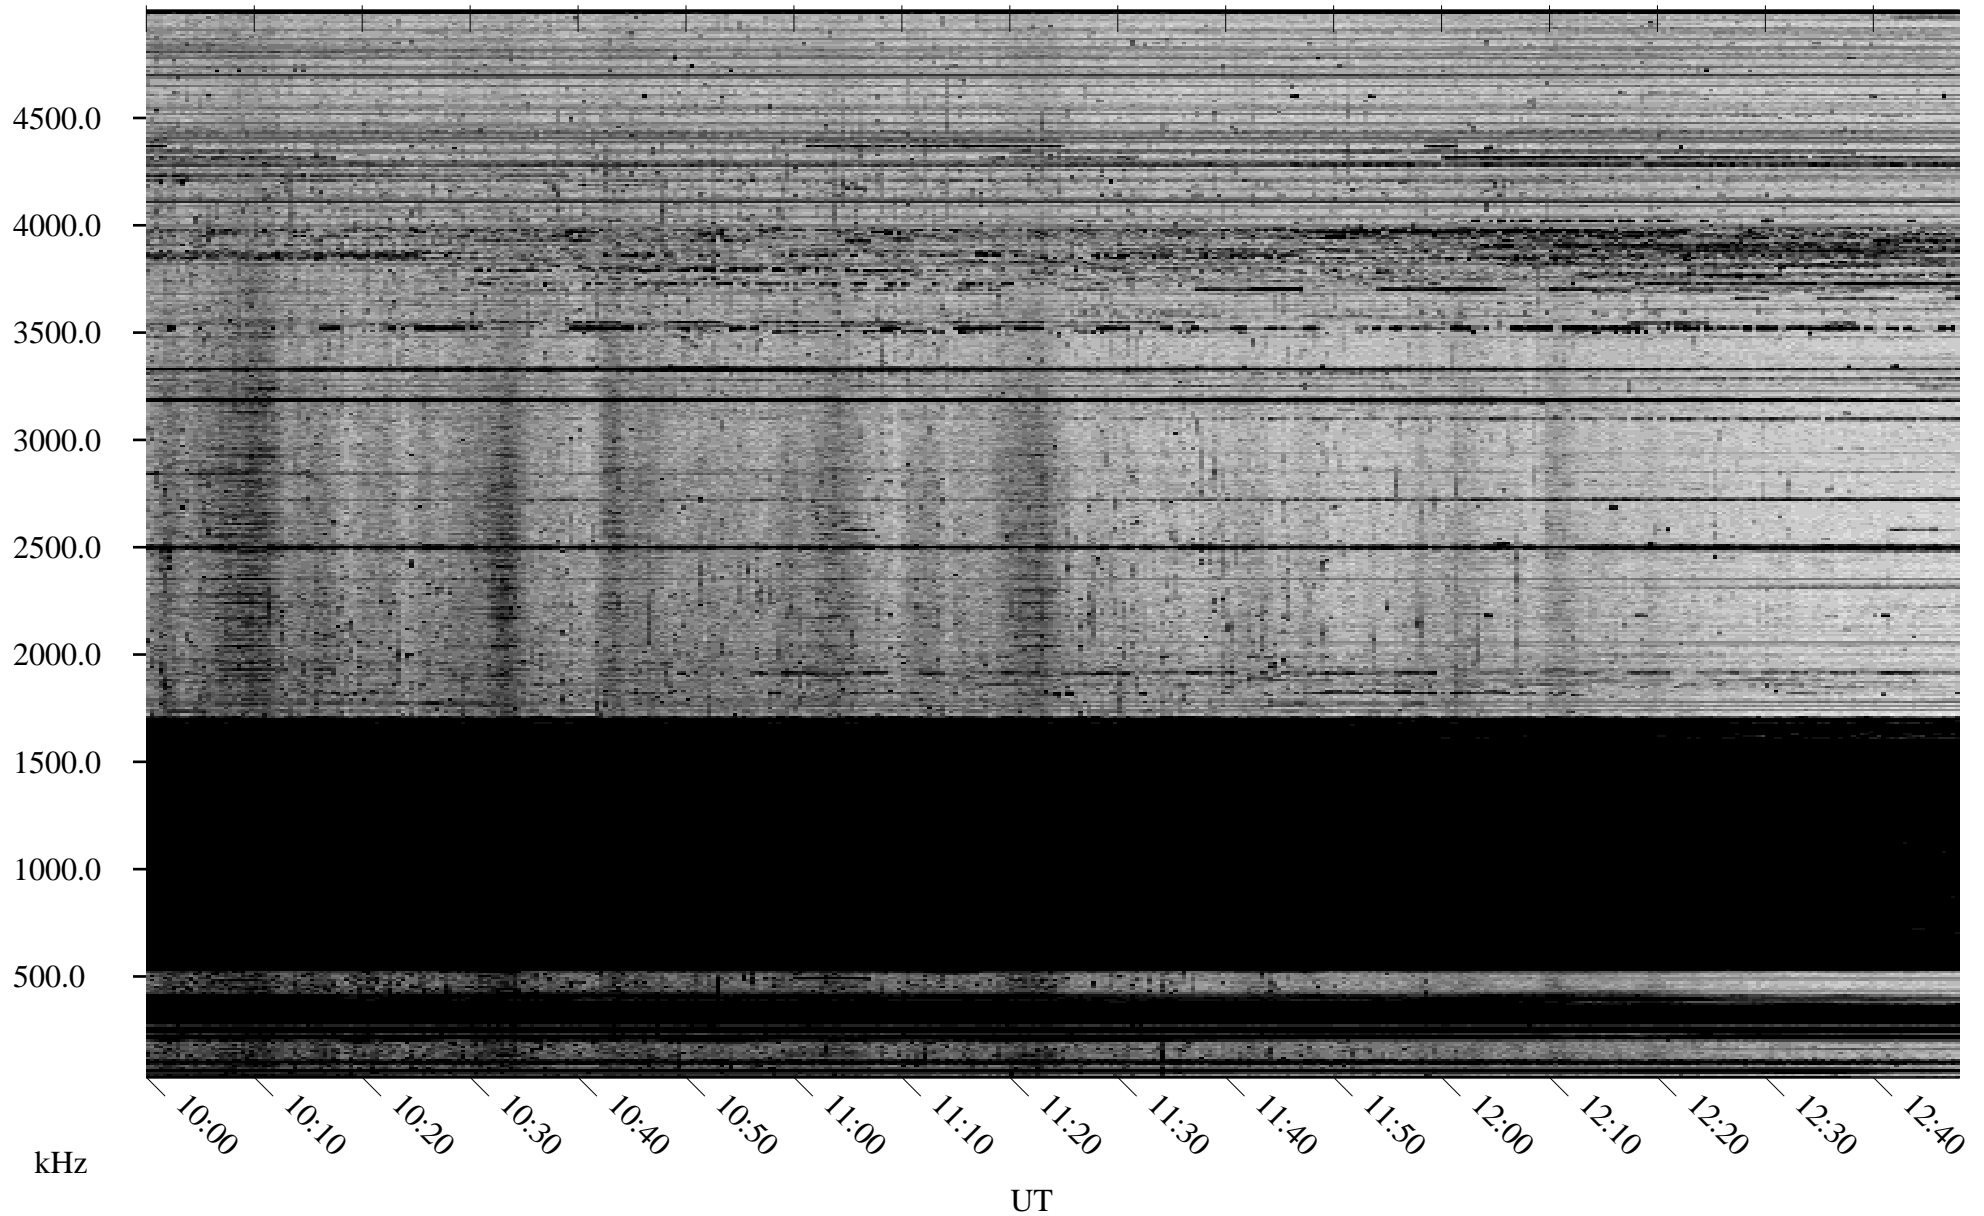

10/26/2009 Churchill, Manitoba

Linear Scale Black = 161 White = 15

ch092991.r00SUm max_12

Page 1

10/26/2009 Churchill, Manitoba

Linear Scale Black = 161 White = 15

ch092991.r00SUm max_12

Page 2

10/27/2009 Churchill, Manitoba

Linear Scale Black = 161 White = 15

ch092991.r00SUm max_12

Page 3

10/27/2009 Churchill, Manitoba

Linear Scale Black = 161 White = 15

ch092991.r00SUm max_12

Page 4

10/27/2009 Churchill, Manitoba

Linear Scale Black = 161 White = 15

ch09299l.r00SUm max_12

Page 5

10/27/2009 Churchill, Manitoba

Linear Scale Black = 161 White = 15

ch09299l.r00SUm max_12

Page 6

10/27/2009 Churchill, Manitoba

Linear Scale Black = 161 White = 15

ch092991.r00SUm max_12

Page 7

10/27/2009 Churchill, Manitoba

Linear Scale Black = 161 White = 15

ch092991.r00SUm max_12