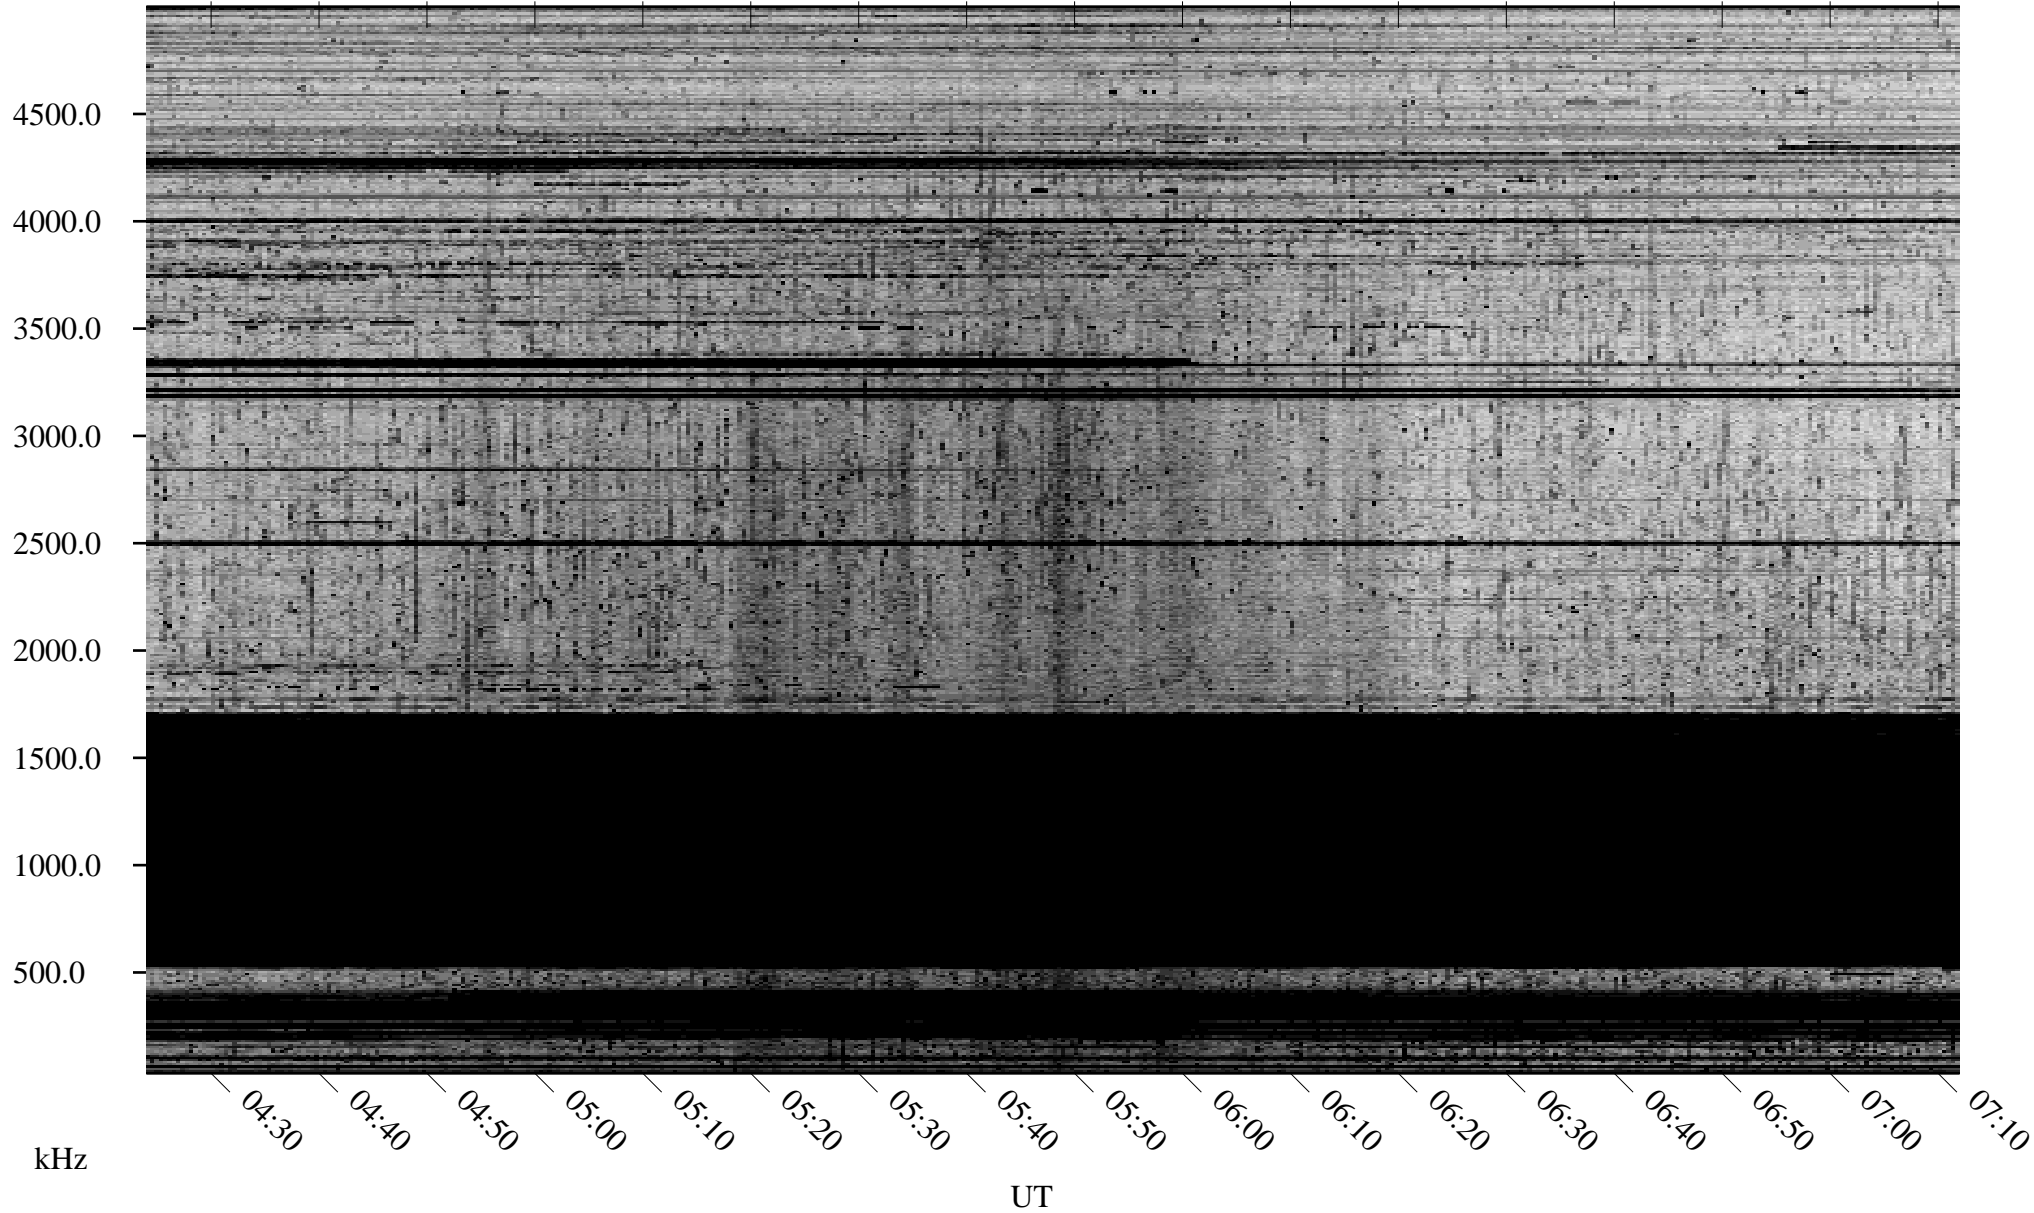

10/27/2009 Churchill, Manitoba

Linear Scale Black = 161 White = 15

ch09300l.r00SUm max_12

Page 1

10/27/2009 Churchill, Manitoba

Linear Scale Black = 161 White = 15

ch09300l.r00SUm max_12

Page 2

10/28/2009 Churchill, Manitoba

Linear Scale Black = 161 White = 15

ch09300l.r00SUm max_12

Page 3

10/28/2009 Churchill, Manitoba

Linear Scale Black = 161 White = 15

ch09300l.r00SUm max_12

Page 4

10/28/2009 Churchill, Manitoba

Linear Scale Black = 161 White = 15

ch09300l.r00SUm max_12

Page 5

10/28/2009 Churchill, Manitoba

Linear Scale Black = 161 White = 15

ch09300l.r00SUm max_12

Page 6

10/28/2009 Churchill, Manitoba

Linear Scale Black = 161 White = 15

ch09300l.r00SUm max_12

Page 7

10/28/2009 Churchill, Manitoba

Linear Scale Black = 161 White = 15

ch09300l.r00SUm max_12