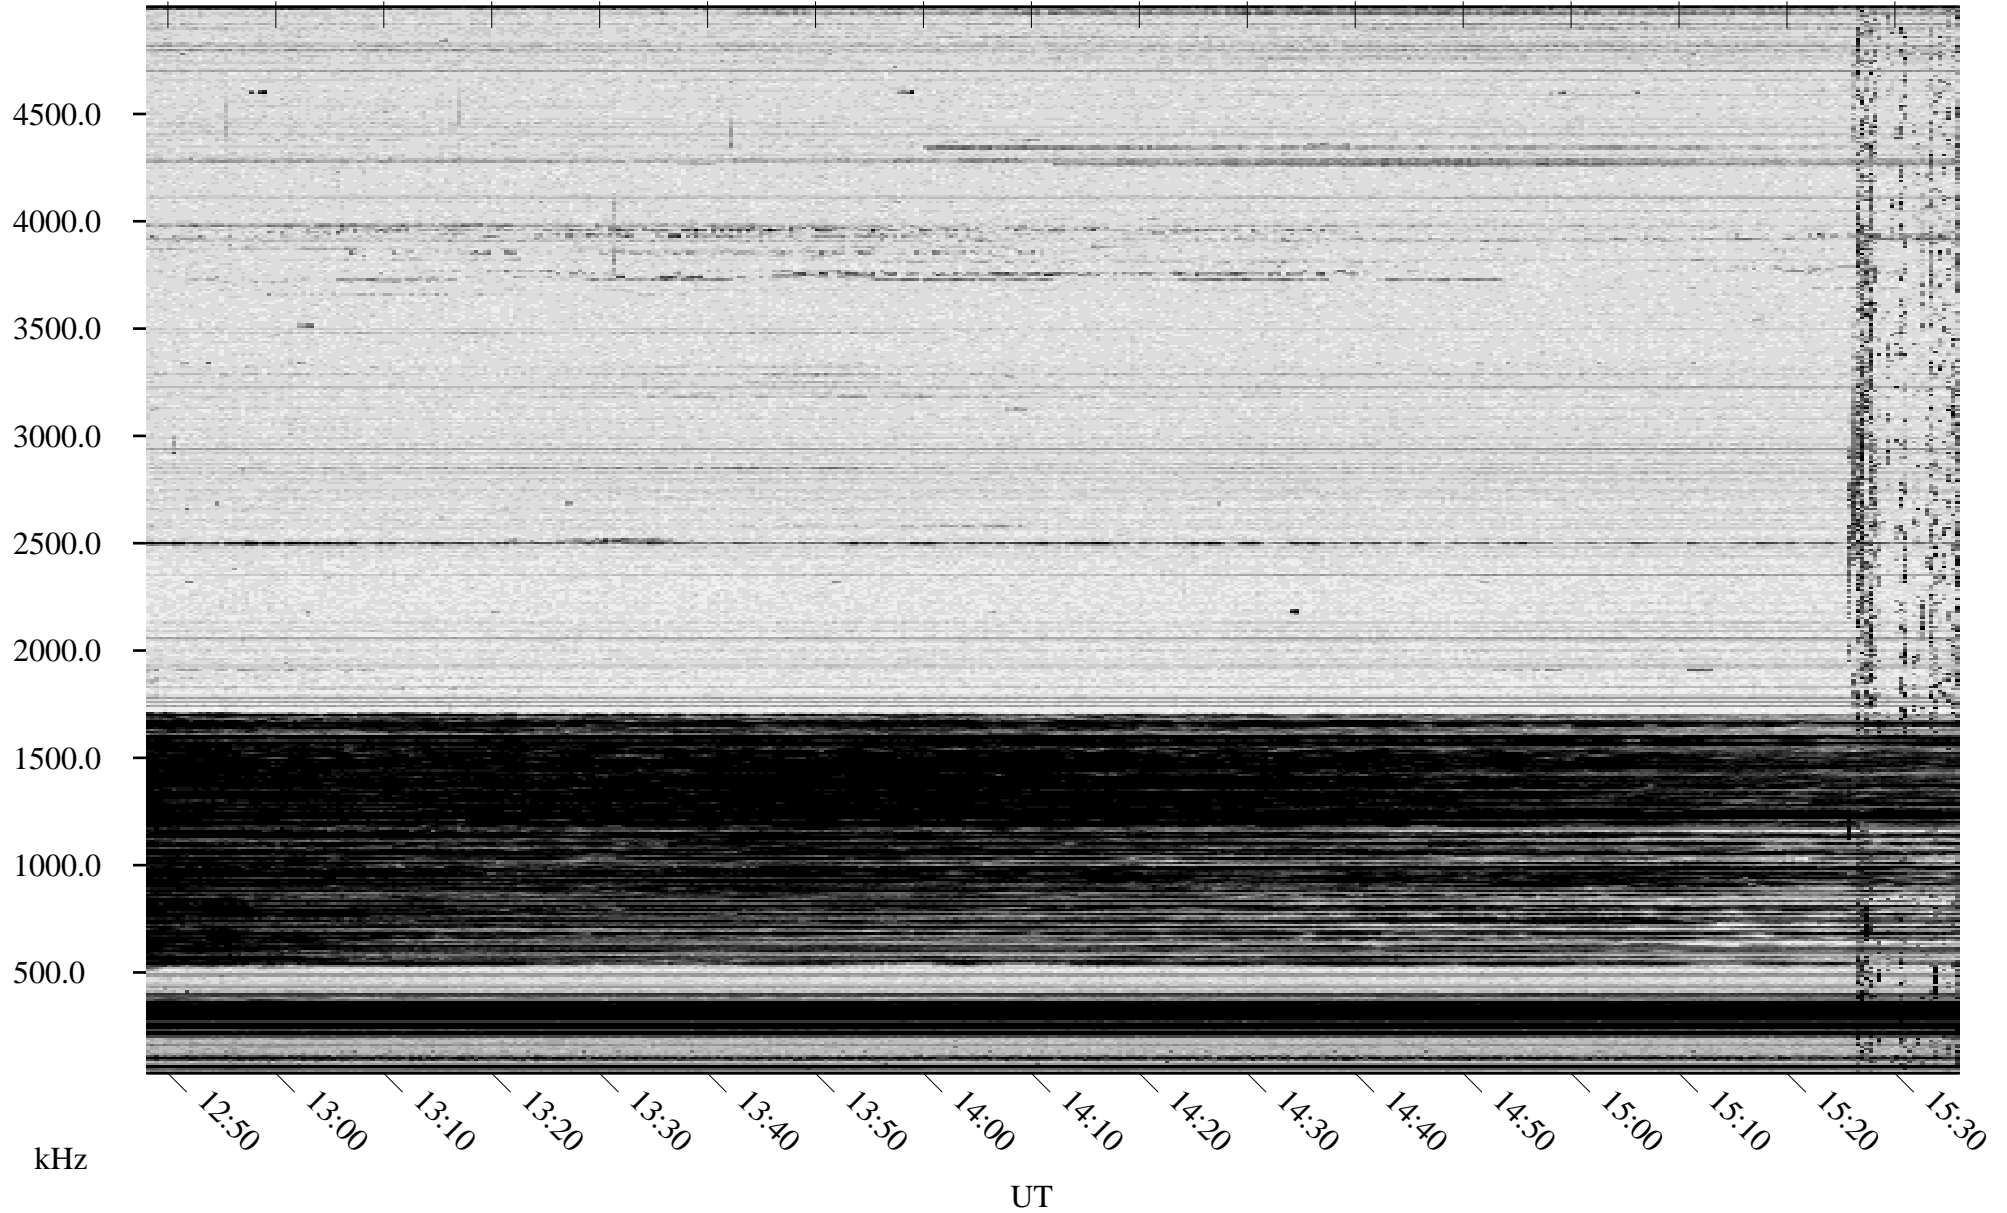

10/27/2009 Churchill, Manitoba

Linear Scale Black = 161 White = 15

ch09300l.r00SUm max_12

Page 1

10/27/2009 Churchill, Manitoba

Linear Scale Black = 161 White = 15

ch09300l.r00SUm max_12

Page 2

10/28/2009 Churchill, Manitoba

Linear Scale Black = 161 White = 15

ch09300l.r00SUm max_12

Page 3

10/28/2009 Churchill, Manitoba

Linear Scale Black = 161 White = 15

ch09300l.r00SUm max_12

Page 4

10/28/2009 Churchill, Manitoba

Linear Scale Black = 161 White = 15

ch09300l.r00SUm max_12

Page 5

10/28/2009 Churchill, Manitoba

Linear Scale Black = 161 White = 15

ch09300l.r00SUm max_12

Page 6

10/28/2009 Churchill, Manitoba

Linear Scale Black = 161 White = 15

ch09300l.r00SUm max_12

Page 7

10/28/2009 Churchill, Manitoba

Linear Scale Black = 161 White = 15

ch09300l.r00SUm max_12