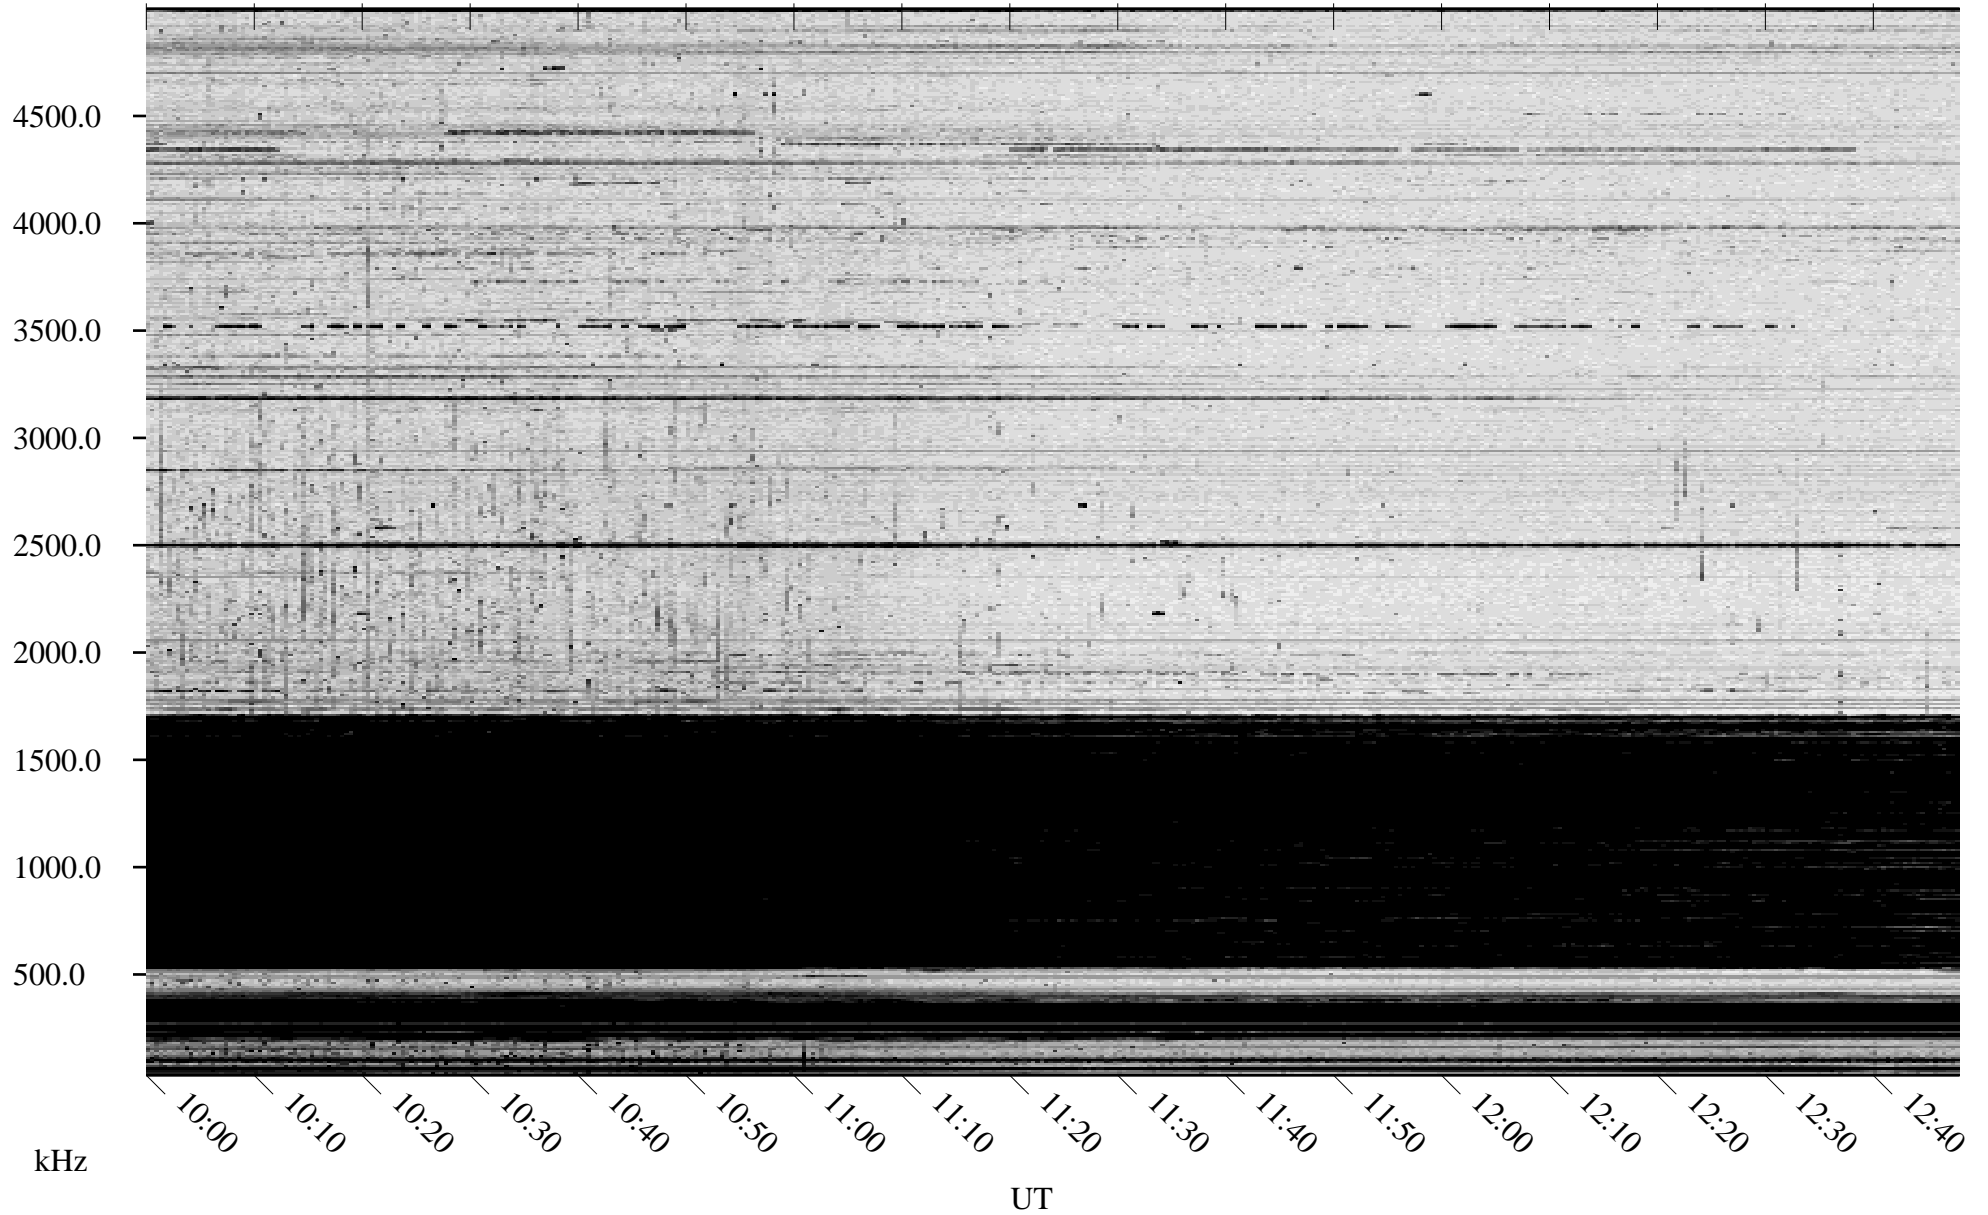

10/27/2009 Churchill, Manitoba

Linear Scale Black = 161 White = 15

ch09300l.r00SUm max_12

Page 1

10/27/2009 Churchill, Manitoba

Linear Scale Black = 161 White = 15

ch09300l.r00SUm max_12

Page 2

10/28/2009 Churchill, Manitoba

Linear Scale Black = 161 White = 15

ch09300l.r00SUm max_12

Page 3

10/28/2009 Churchill, Manitoba

Linear Scale Black = 161 White = 15

ch09300l.r00SUm max_12

Page 4

10/28/2009 Churchill, Manitoba

Linear Scale Black = 161 White = 15

ch09300l.r00SUm max_12

Page 5

10/28/2009 Churchill, Manitoba

Linear Scale Black = 161 White = 15

ch09300l.r00SUm max_12

Page 6

10/28/2009 Churchill, Manitoba

Linear Scale Black = 161 White = 15

ch09300l.r00SUm max_12

Page 7

10/28/2009 Churchill, Manitoba

Linear Scale Black = 161 White = 15

ch09300l.r00SUm max_12