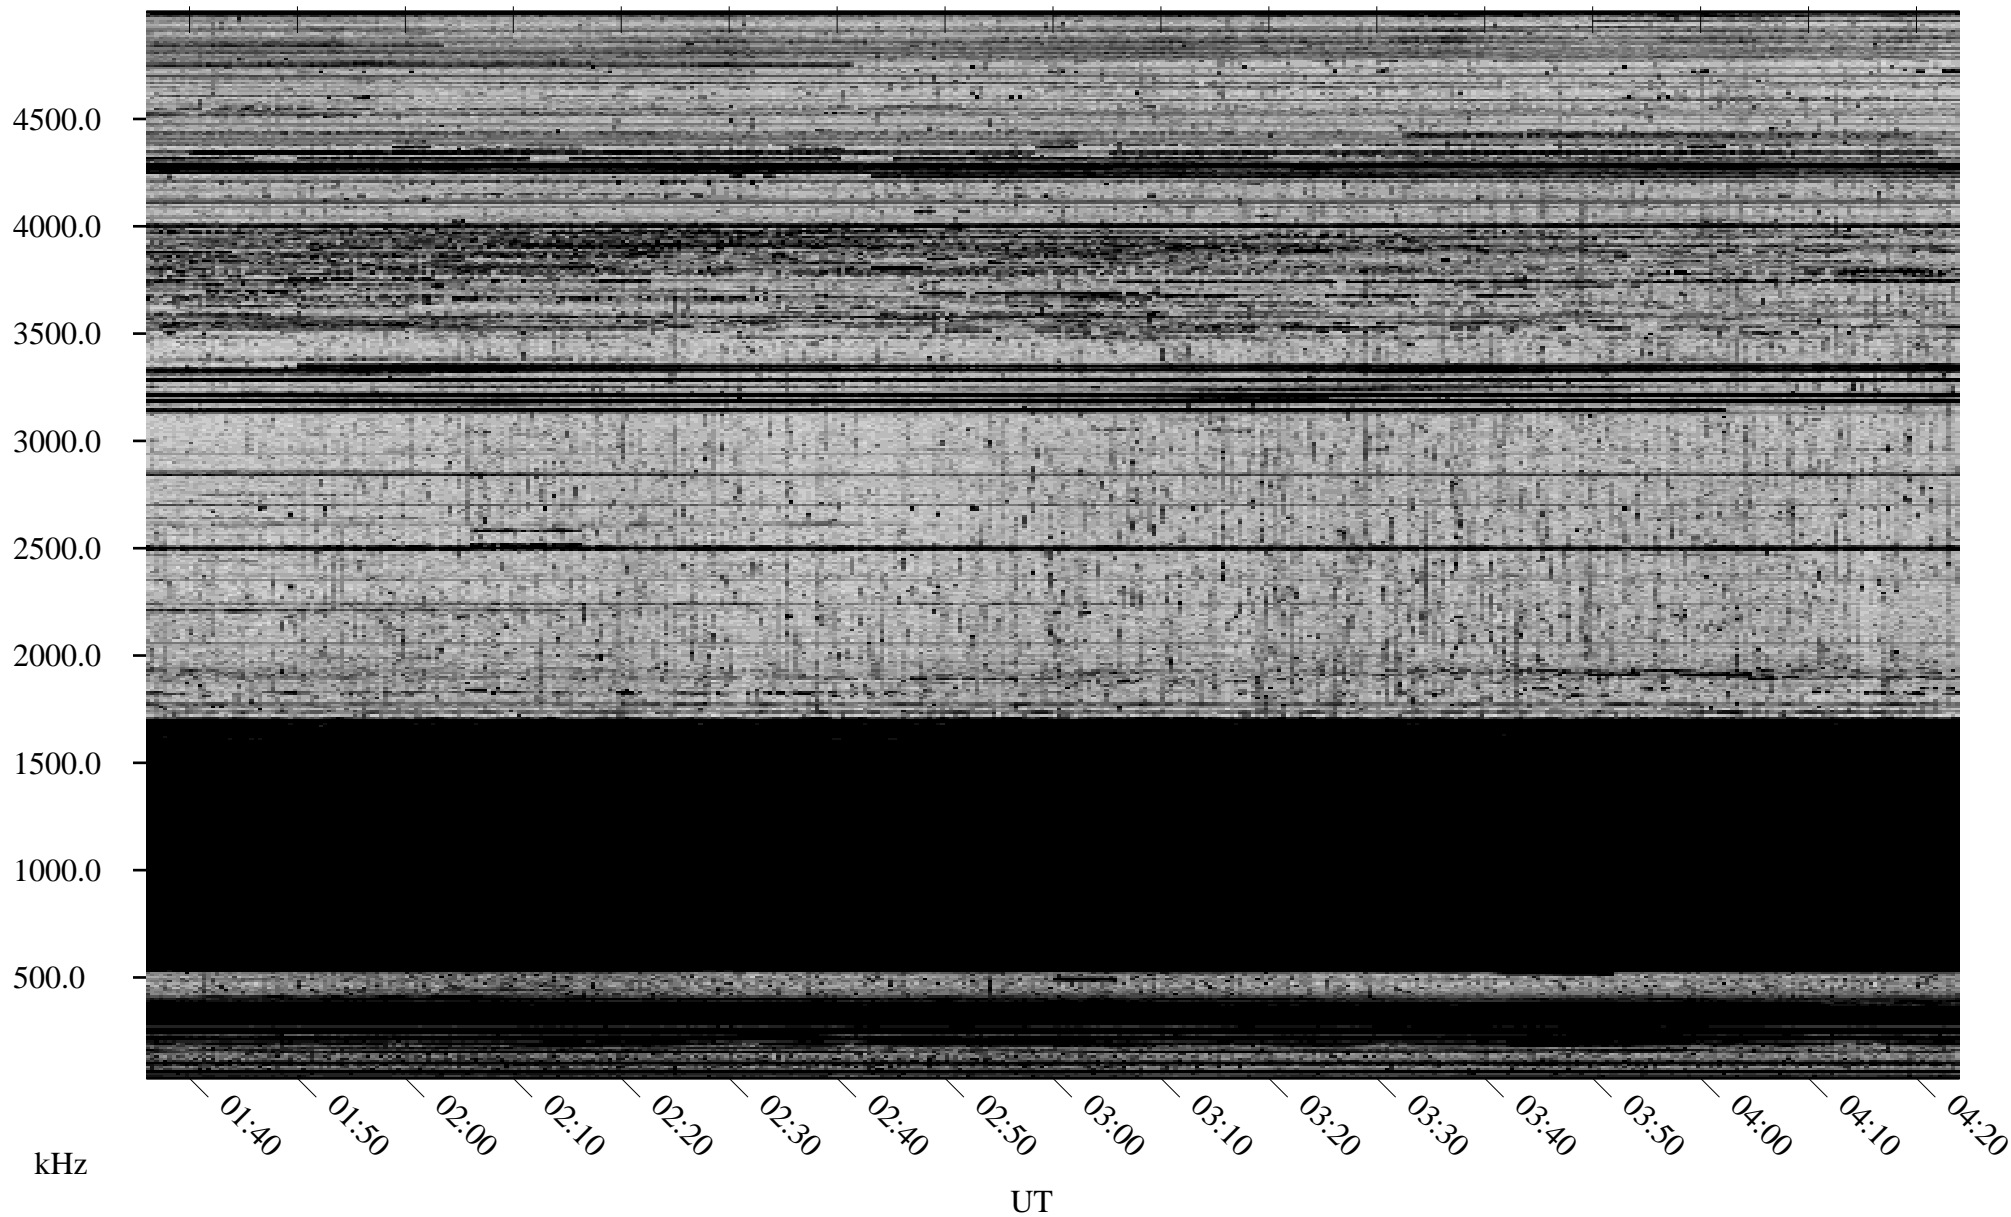

10/27/2009 Churchill, Manitoba

Linear Scale Black = 161 White = 15

ch09300l.r00SUm max_12

Page 1

10/27/2009 Churchill, Manitoba

Linear Scale Black = 161 White = 15

ch09300l.r00SUm max_12

Page 2

10/28/2009 Churchill, Manitoba

Linear Scale Black = 161 White = 15

ch09300l.r00SUm max_12

Page 3

10/28/2009 Churchill, Manitoba

Linear Scale Black = 161 White = 15

ch09300l.r00SUm max_12

Page 4

10/28/2009 Churchill, Manitoba

Linear Scale Black = 161 White = 15

ch09300l.r00SUm max_12

Page 5

10/28/2009 Churchill, Manitoba

Linear Scale Black = 161 White = 15

ch09300l.r00SUm max_12

Page 6

10/28/2009 Churchill, Manitoba

Linear Scale Black = 161 White = 15

ch09300l.r00SUm max_12

Page 7

10/28/2009 Churchill, Manitoba

Linear Scale Black = 161 White = 15

ch09300l.r00SUm max_12