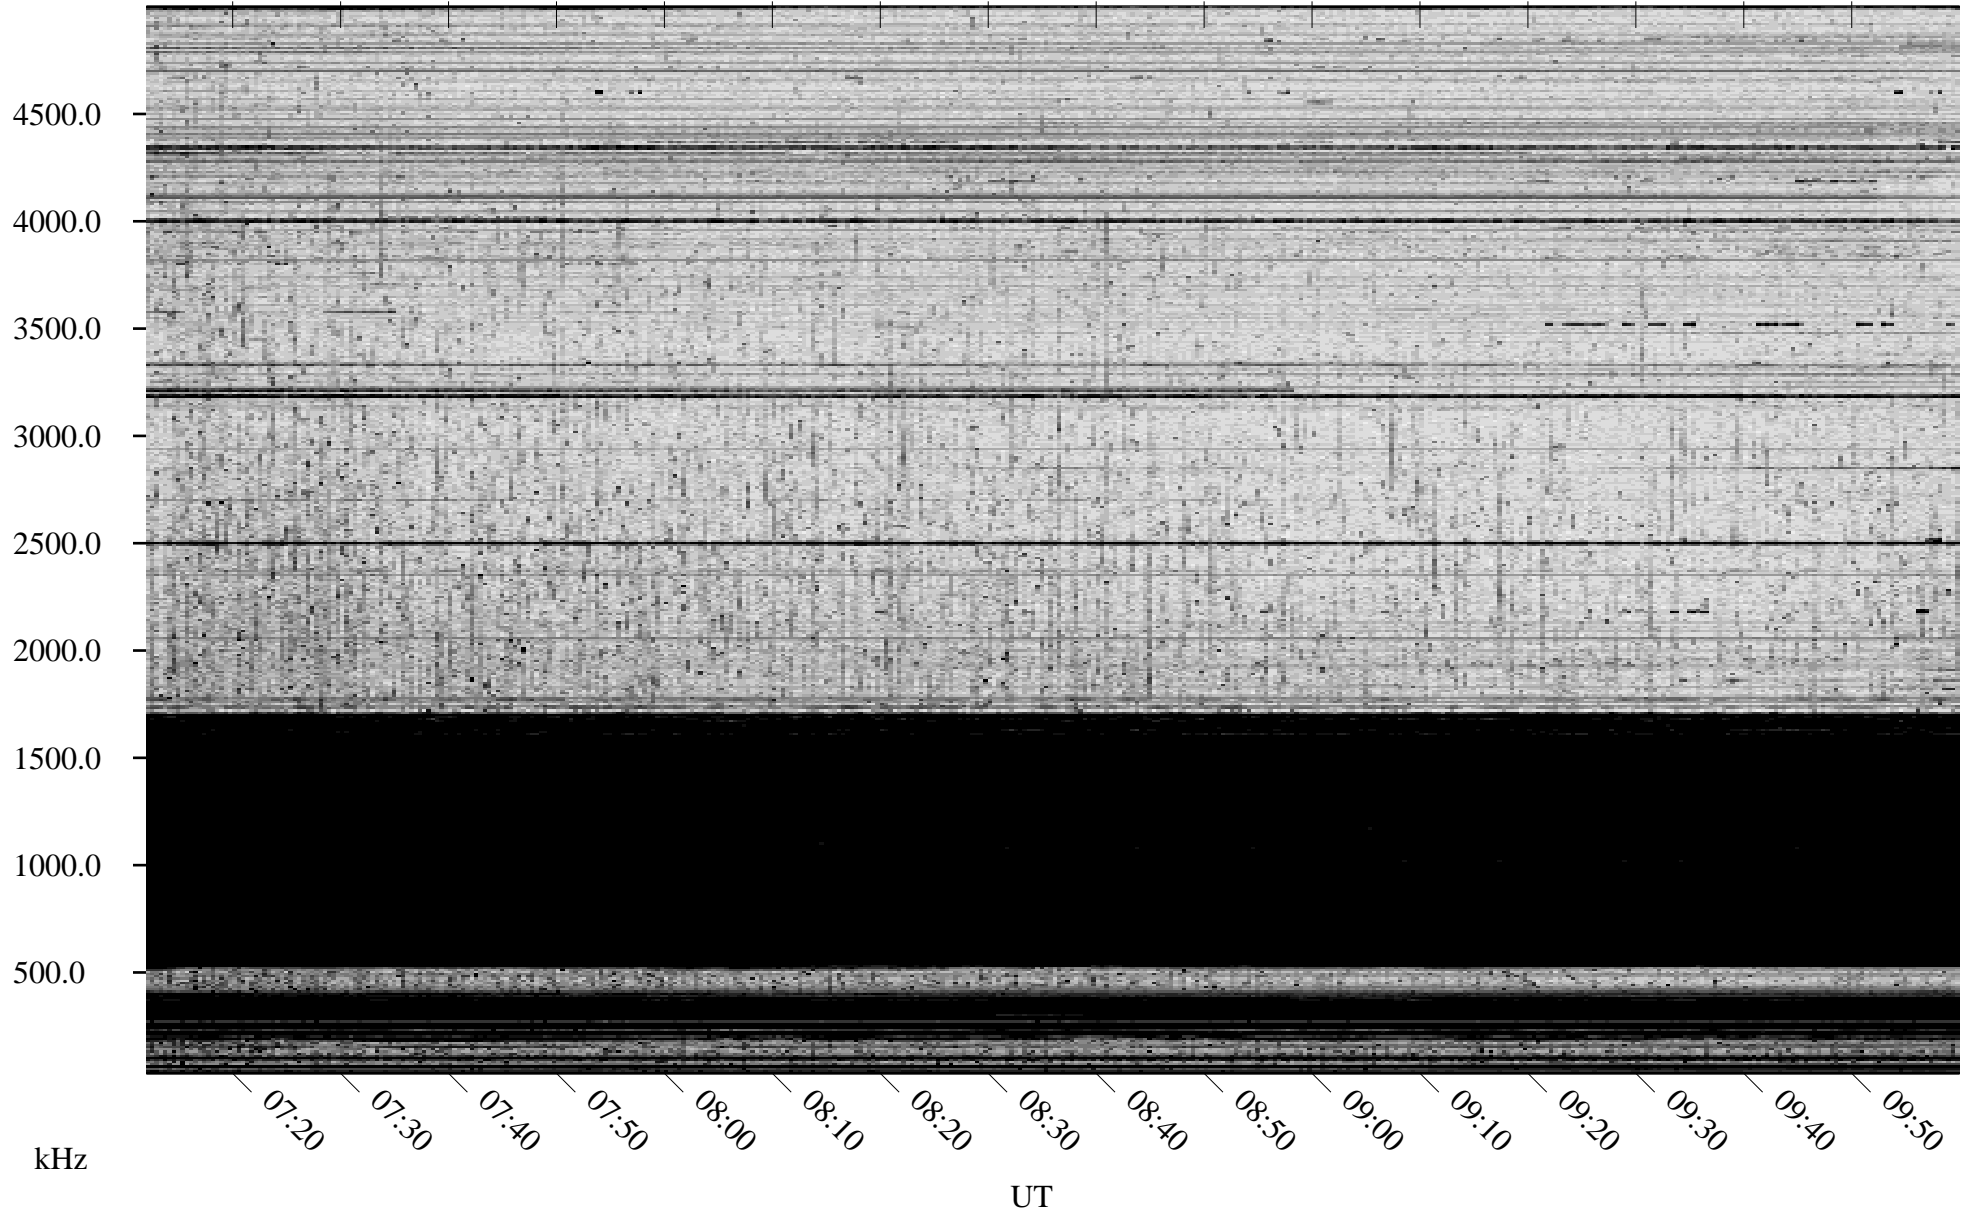

10/27/2009 Churchill, Manitoba

Linear Scale Black = 161 White = 15

ch09300l.r00SUm max_12

Page 1

10/27/2009 Churchill, Manitoba

Linear Scale Black = 161 White = 15

ch09300l.r00SUm max_12

Page 2

10/28/2009 Churchill, Manitoba

Linear Scale Black = 161 White = 15

ch09300l.r00SUm max_12

Page 3

10/28/2009 Churchill, Manitoba

Linear Scale Black = 161 White = 15

ch09300l.r00SUm max_12

Page 4

10/28/2009 Churchill, Manitoba

Linear Scale Black = 161 White = 15

ch09300l.r00SUm max_12

Page 5

10/28/2009 Churchill, Manitoba

Linear Scale Black = 161 White = 15

ch09300l.r00SUm max_12

Page 6

10/28/2009 Churchill, Manitoba

Linear Scale Black = 161 White = 15

ch09300l.r00SUm max_12

Page 7

10/28/2009 Churchill, Manitoba

Linear Scale Black = 161 White = 15

ch09300l.r00SUm max_12