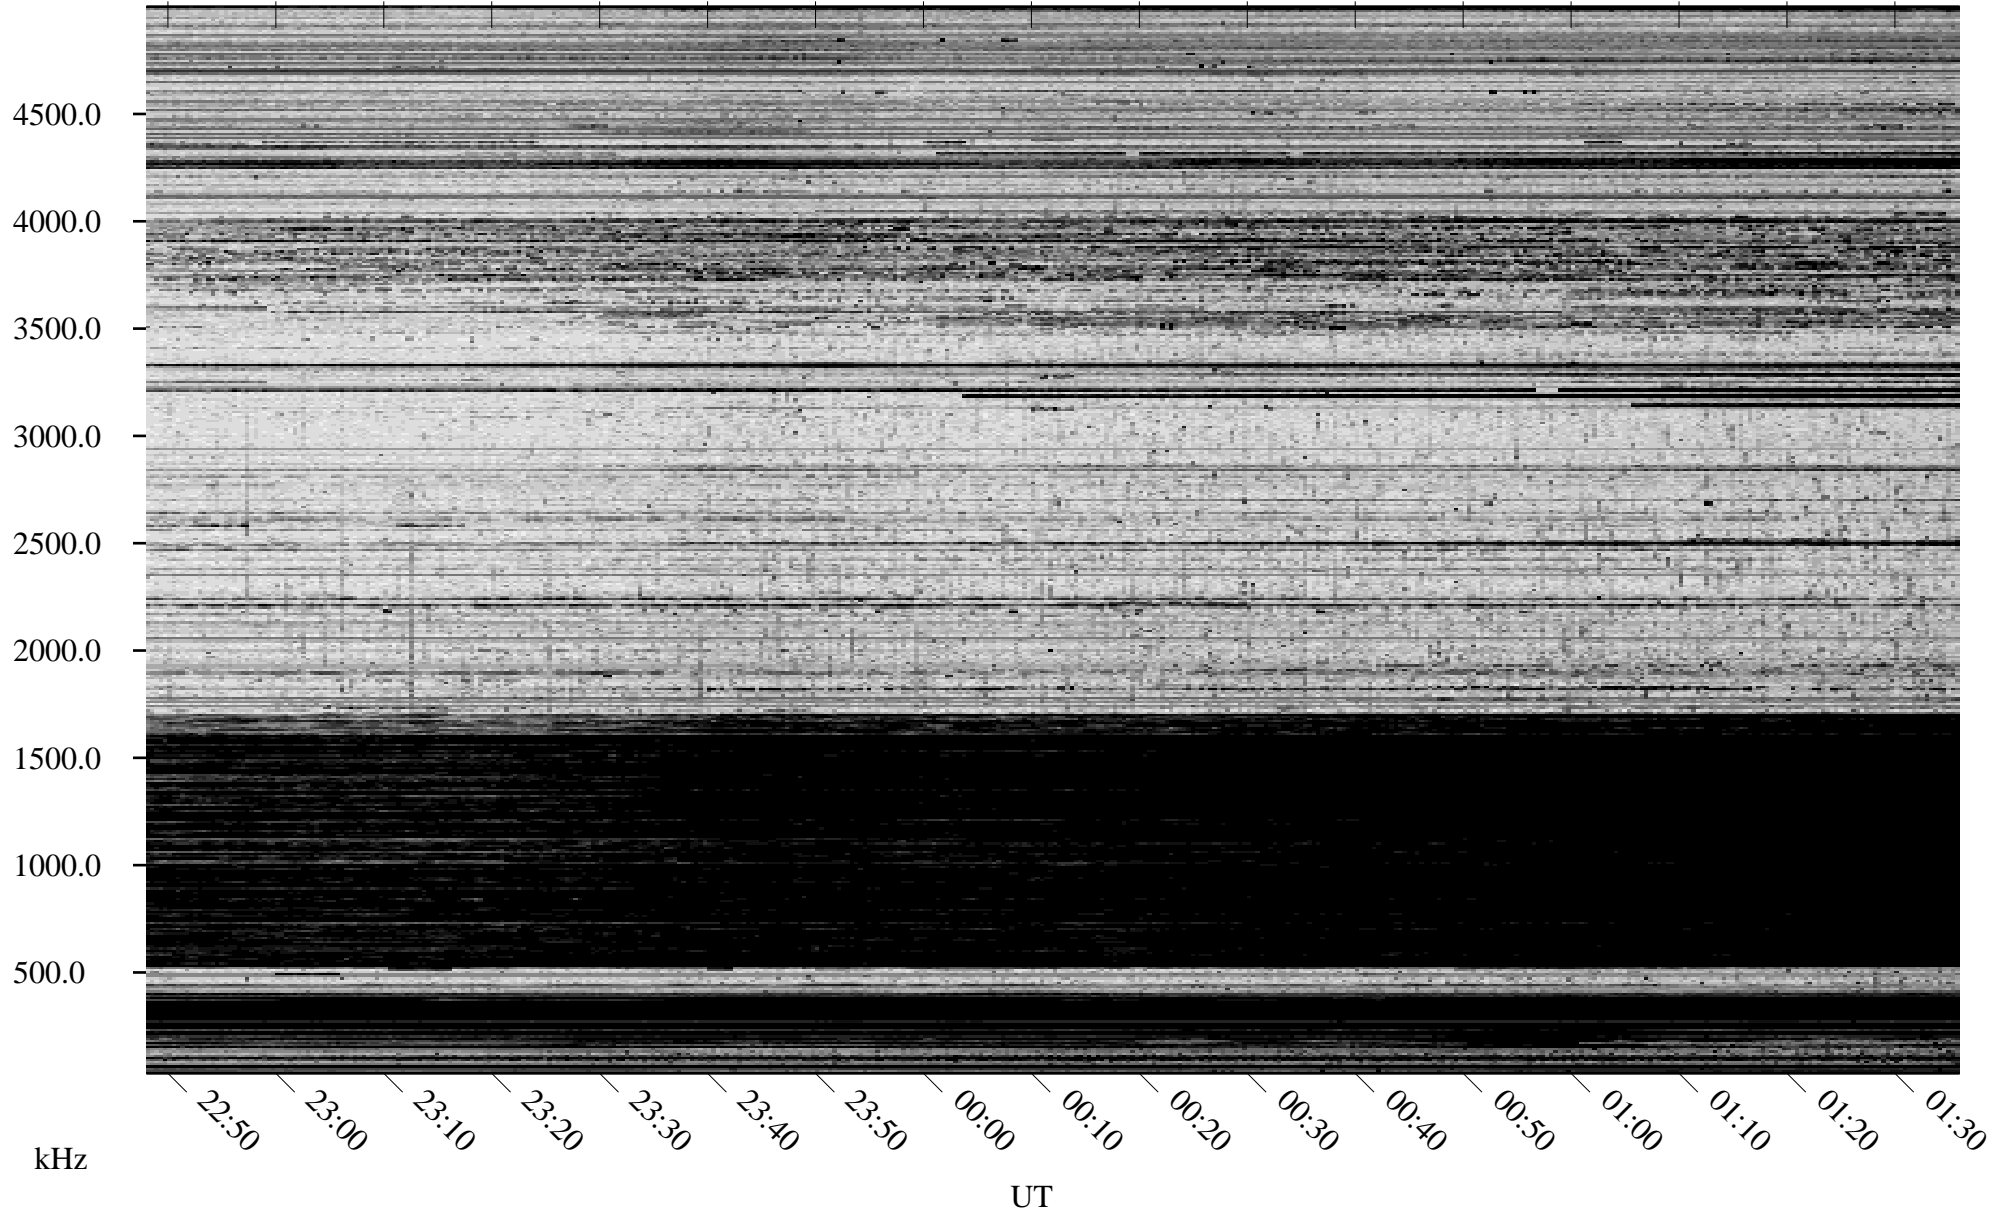

10/27/2009 Churchill, Manitoba

Linear Scale Black = 161 White = 15

ch09300l.r00SUm max_12

Page 1

10/27/2009 Churchill, Manitoba

Linear Scale Black = 161 White = 15

ch09300l.r00SUm max_12

Page 2

10/28/2009 Churchill, Manitoba

Linear Scale Black = 161 White = 15

ch09300l.r00SUm max_12

Page 3

10/28/2009 Churchill, Manitoba

Linear Scale Black = 161 White = 15

ch09300l.r00SUm max_12

Page 4

10/28/2009 Churchill, Manitoba

Linear Scale Black = 161 White = 15

ch09300l.r00SUm max_12

Page 5

10/28/2009 Churchill, Manitoba

Linear Scale Black = 161 White = 15

ch09300l.r00SUm max_12

Page 6

10/28/2009 Churchill, Manitoba

Linear Scale Black = 161 White = 15

ch09300l.r00SUm max_12

Page 7

10/28/2009 Churchill, Manitoba

Linear Scale Black = 161 White = 15

ch09300l.r00SUm max_12