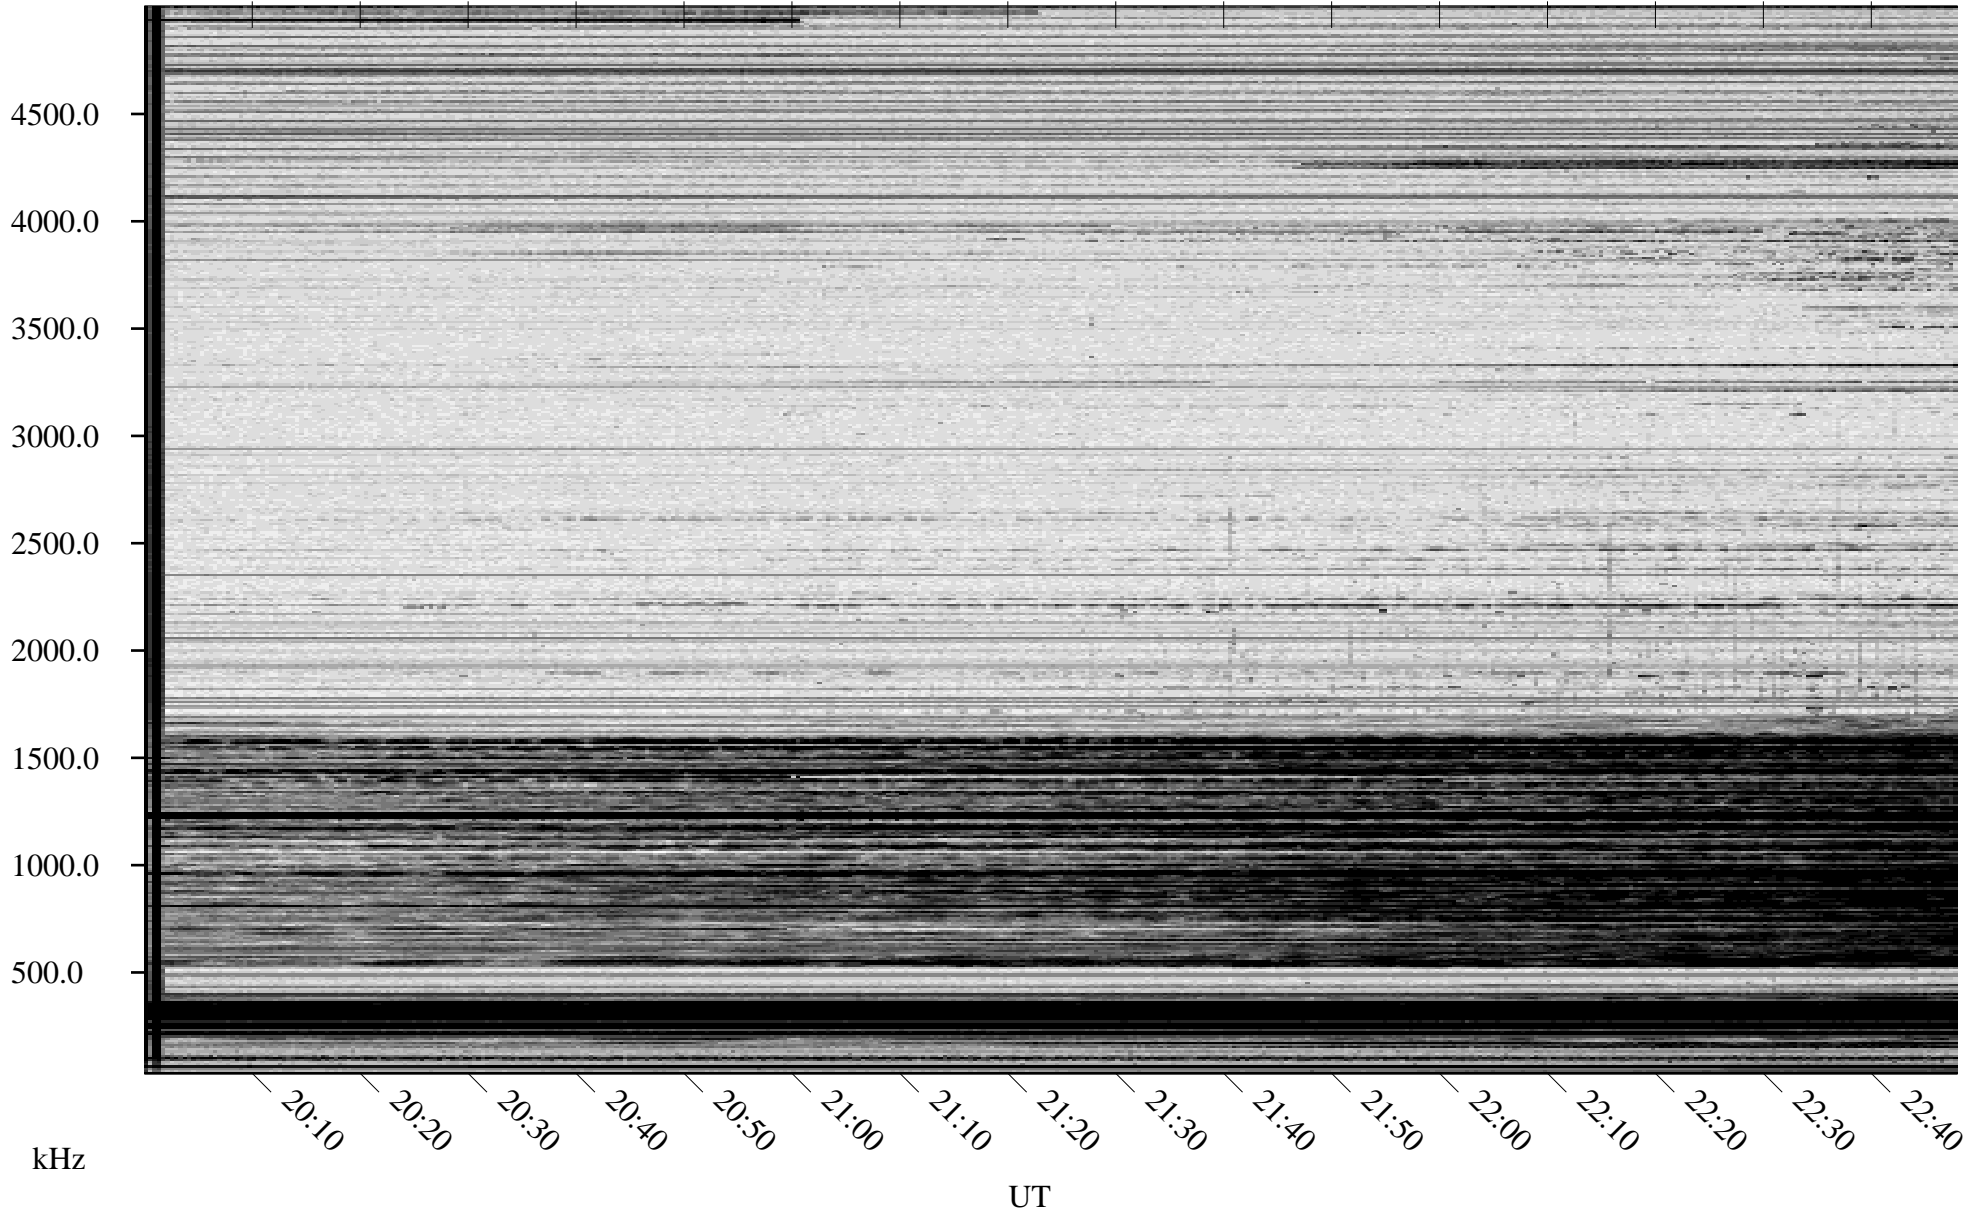

10/27/2009 Churchill, Manitoba

Linear Scale Black = 161 White = 15

ch09300l.r00SUm max_12

Page 1

10/27/2009 Churchill, Manitoba

Linear Scale Black = 161 White = 15

ch09300l.r00SUm max_12

Page 2

10/28/2009 Churchill, Manitoba

Linear Scale Black = 161 White = 15

ch09300l.r00SUm max_12

Page 3

10/28/2009 Churchill, Manitoba

Linear Scale Black = 161 White = 15

ch09300l.r00SUm max_12

Page 4

10/28/2009 Churchill, Manitoba

Linear Scale Black = 161 White = 15

ch09300l.r00SUm max_12

Page 5

10/28/2009 Churchill, Manitoba

Linear Scale Black = 161 White = 15

ch09300l.r00SUm max_12

Page 6

10/28/2009 Churchill, Manitoba

Linear Scale Black = 161 White = 15

ch09300l.r00SUm max_12

Page 7

10/28/2009 Churchill, Manitoba

Linear Scale Black = 161 White = 15

ch09300l.r00SUm max_12