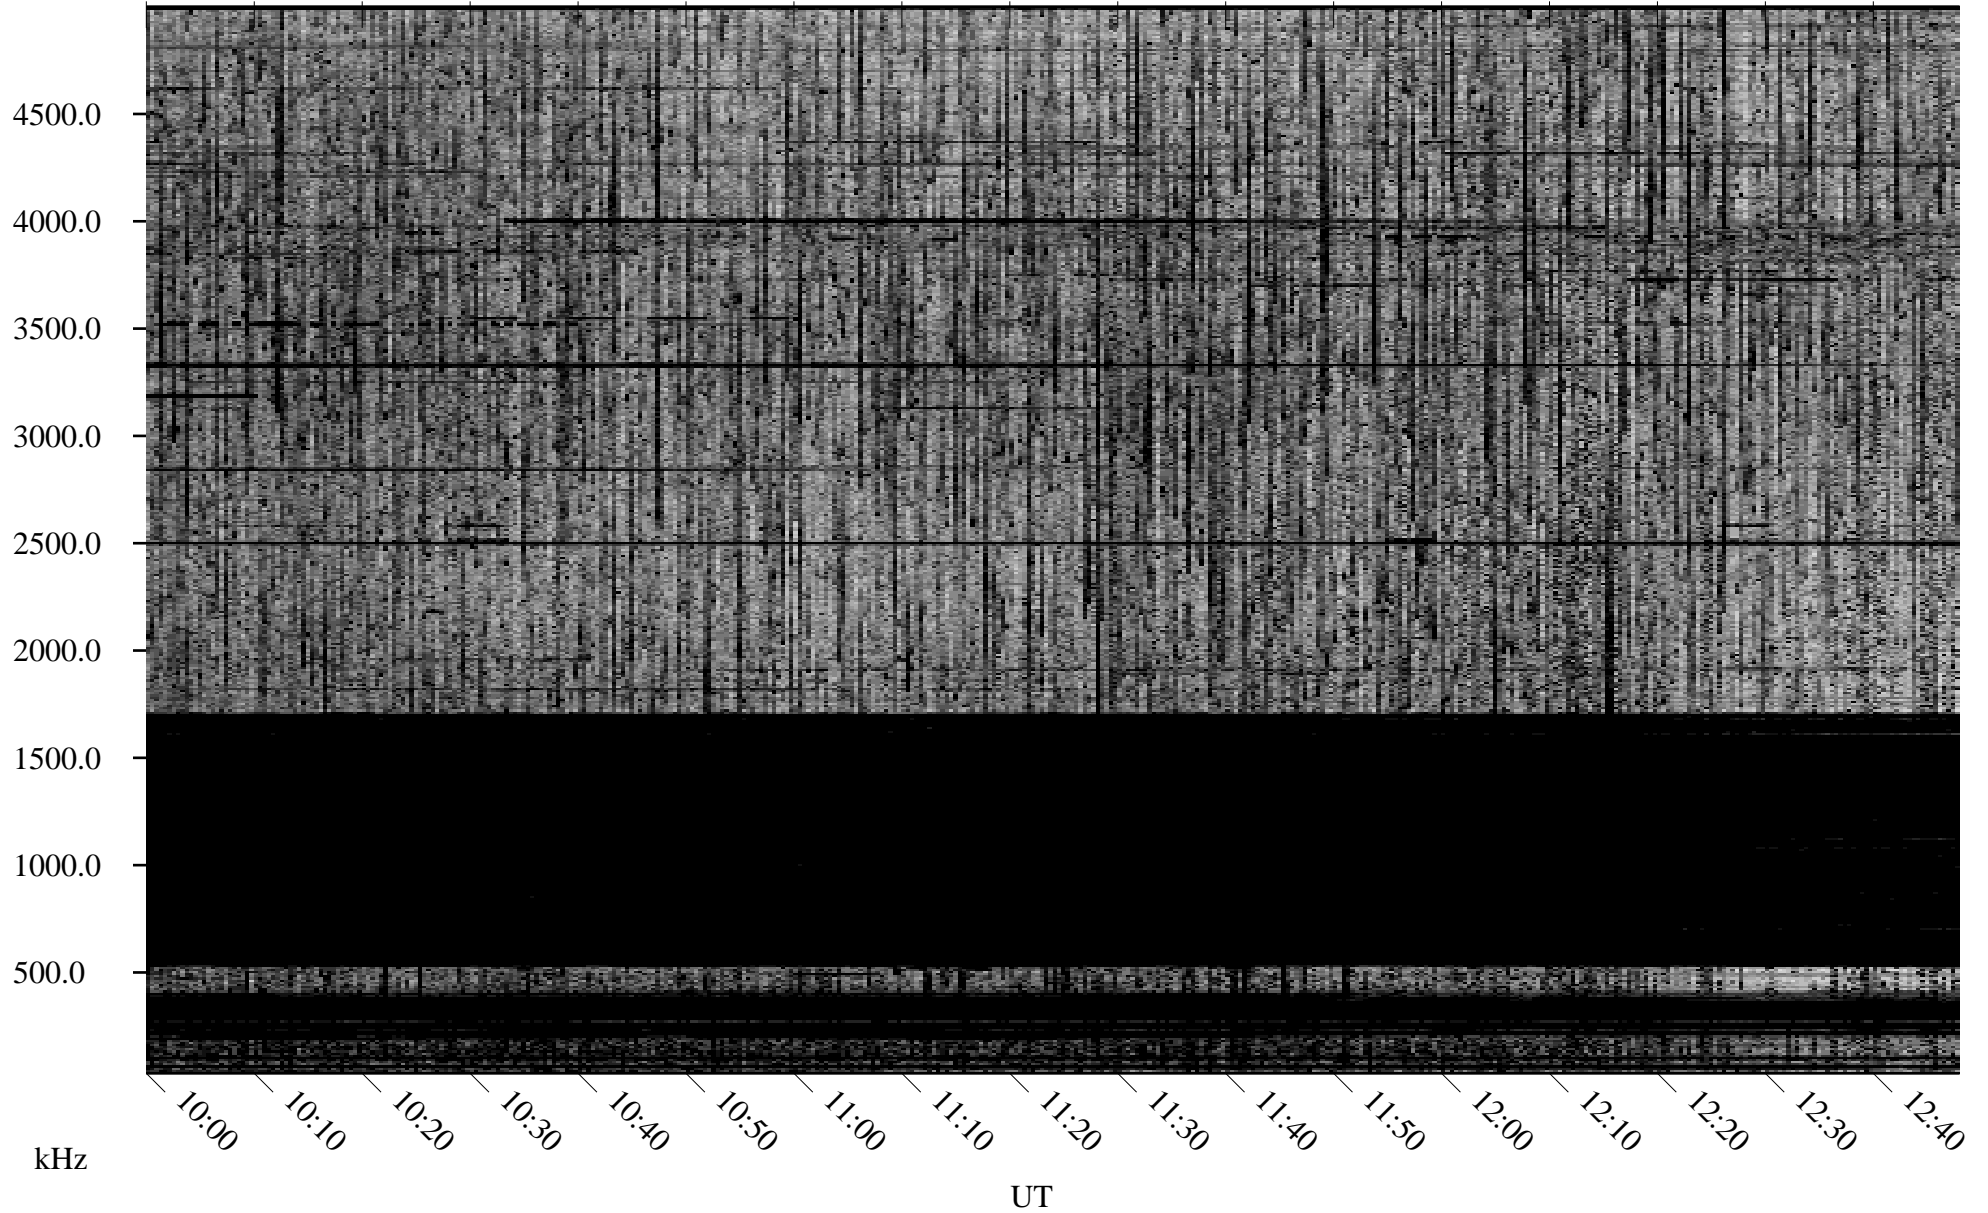

10/28/2009 Churchill, Manitoba

Linear Scale Black = 161 White = 15

ch093011.r00SUm max_12

Page 1

10/28/2009 Churchill, Manitoba

Linear Scale Black = 161 White = 15

ch093011.r00SUm max_12

Page 2

10/29/2009 Churchill, Manitoba

Linear Scale Black = 161 White = 15

ch093011.r00SUm max_12

Page 3

10/29/2009 Churchill, Manitoba

Linear Scale Black = 161 White = 15

ch093011.r00SUm max_12

Page 4

10/29/2009 Churchill, Manitoba

Linear Scale Black = 161 White = 15

ch093011.r00SUm max_12

Page 5

10/29/2009 Churchill, Manitoba

Linear Scale Black = 161 White = 15

ch093011.r00SUm max_12

Page 6

10/29/2009 Churchill, Manitoba

Linear Scale Black = 161 White = 15

ch093011.r00SUm max_12

Page 7

10/29/2009 Churchill, Manitoba

Linear Scale Black = 161 White = 15

ch093011.r00SUm max_12

Page 8