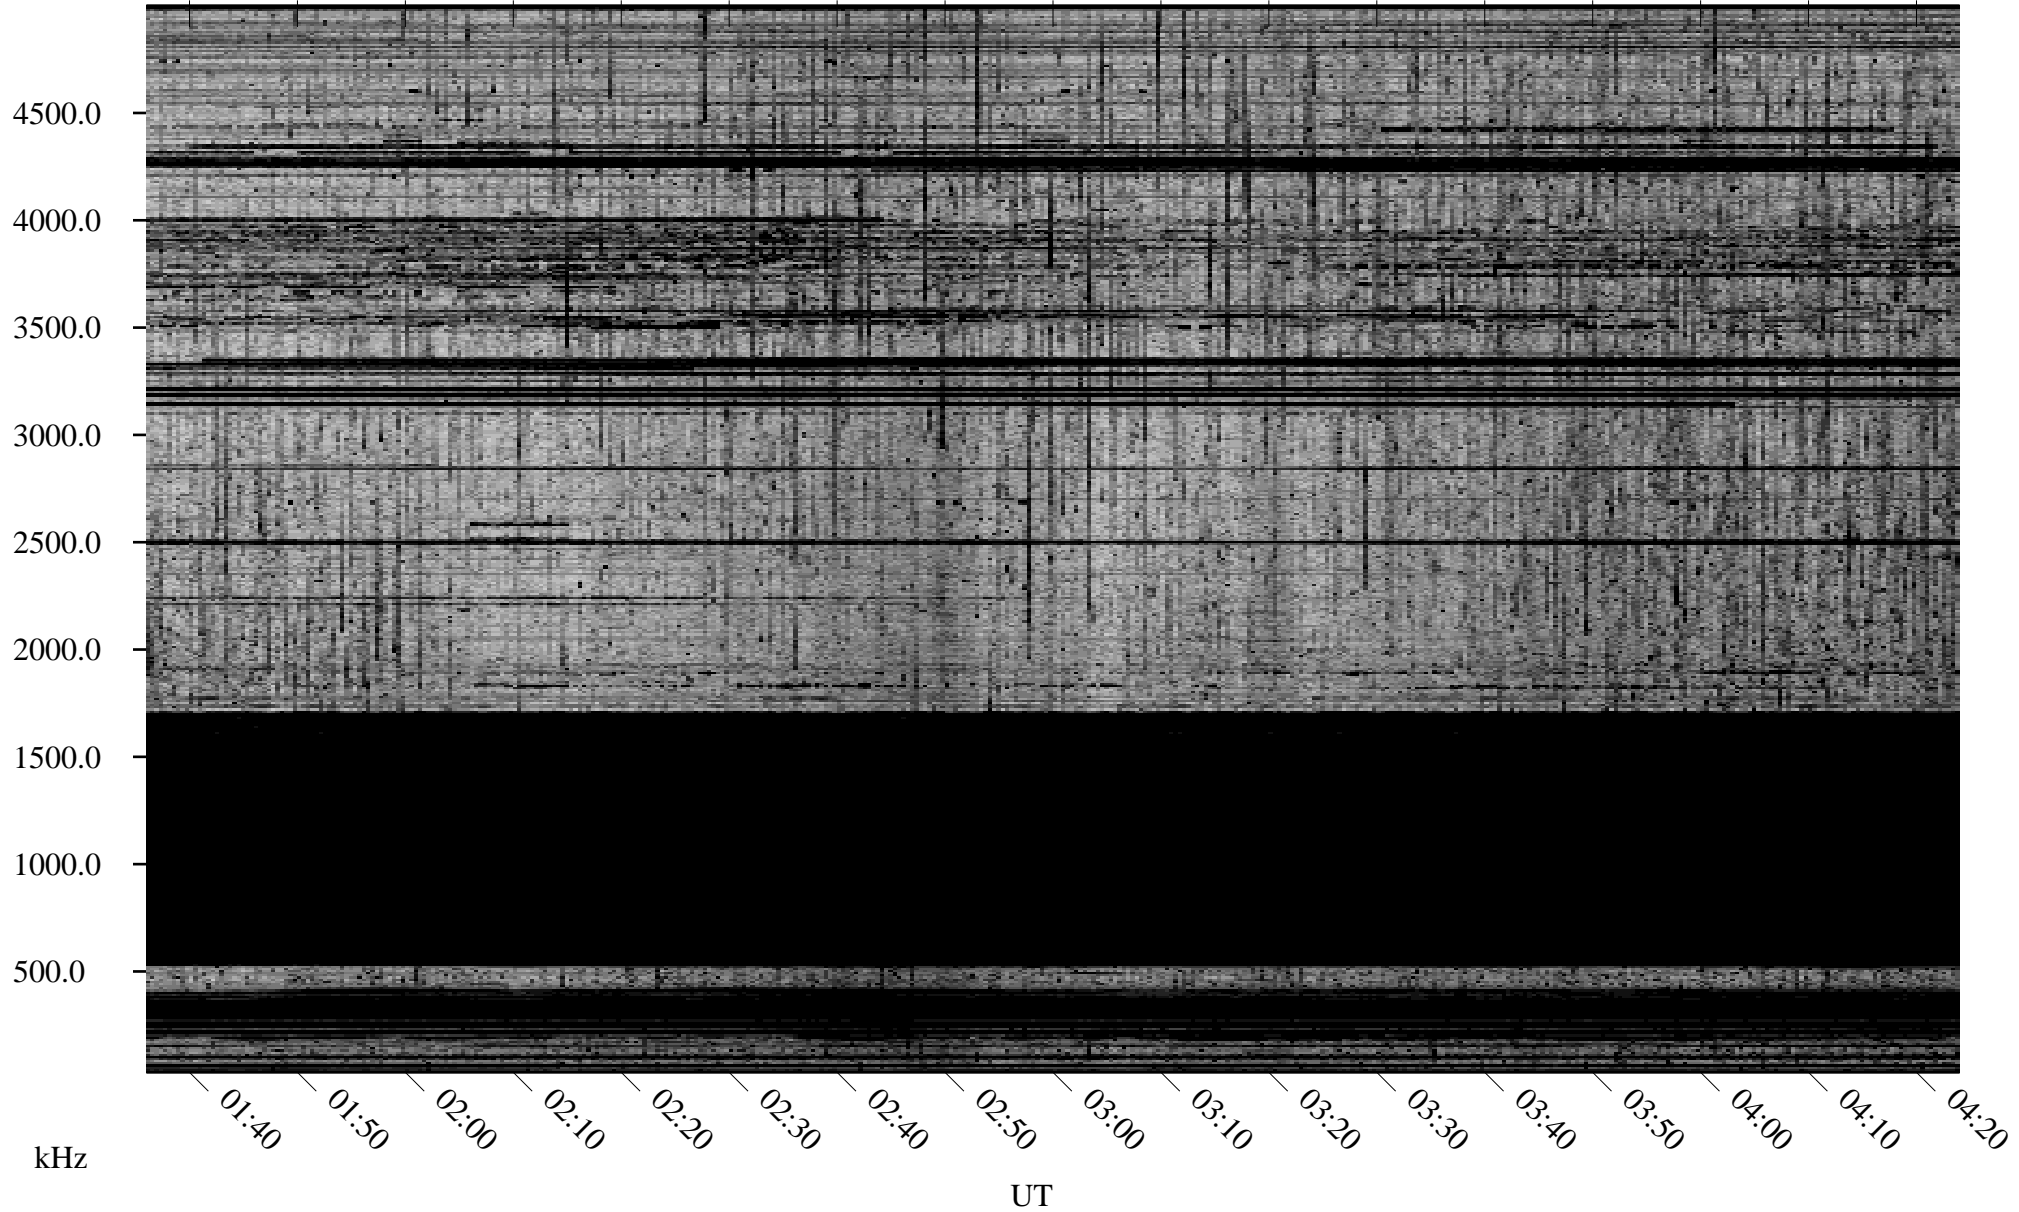

10/28/2009 Churchill, Manitoba

Linear Scale Black = 161 White = 15

ch093011.r00SUm max_12

Page 1

10/28/2009 Churchill, Manitoba

Linear Scale Black = 161 White = 15

ch093011.r00SUm max_12

Page 2

10/29/2009 Churchill, Manitoba

Linear Scale Black = 161 White = 15

ch093011.r00SUm max_12

Page 3

10/29/2009 Churchill, Manitoba

Linear Scale Black = 161 White = 15

ch093011.r00SUm max_12

Page 4

10/29/2009 Churchill, Manitoba

Linear Scale Black = 161 White = 15

ch093011.r00SUm max_12

Page 5

10/29/2009 Churchill, Manitoba

Linear Scale Black = 161 White = 15

ch093011.r00SUm max_12

Page 6

10/29/2009 Churchill, Manitoba

Linear Scale Black = 161 White = 15

ch093011.r00SUm max_12

Page 7

10/29/2009 Churchill, Manitoba

Linear Scale Black = 161 White = 15

ch093011.r00SUm max_12

Page 8