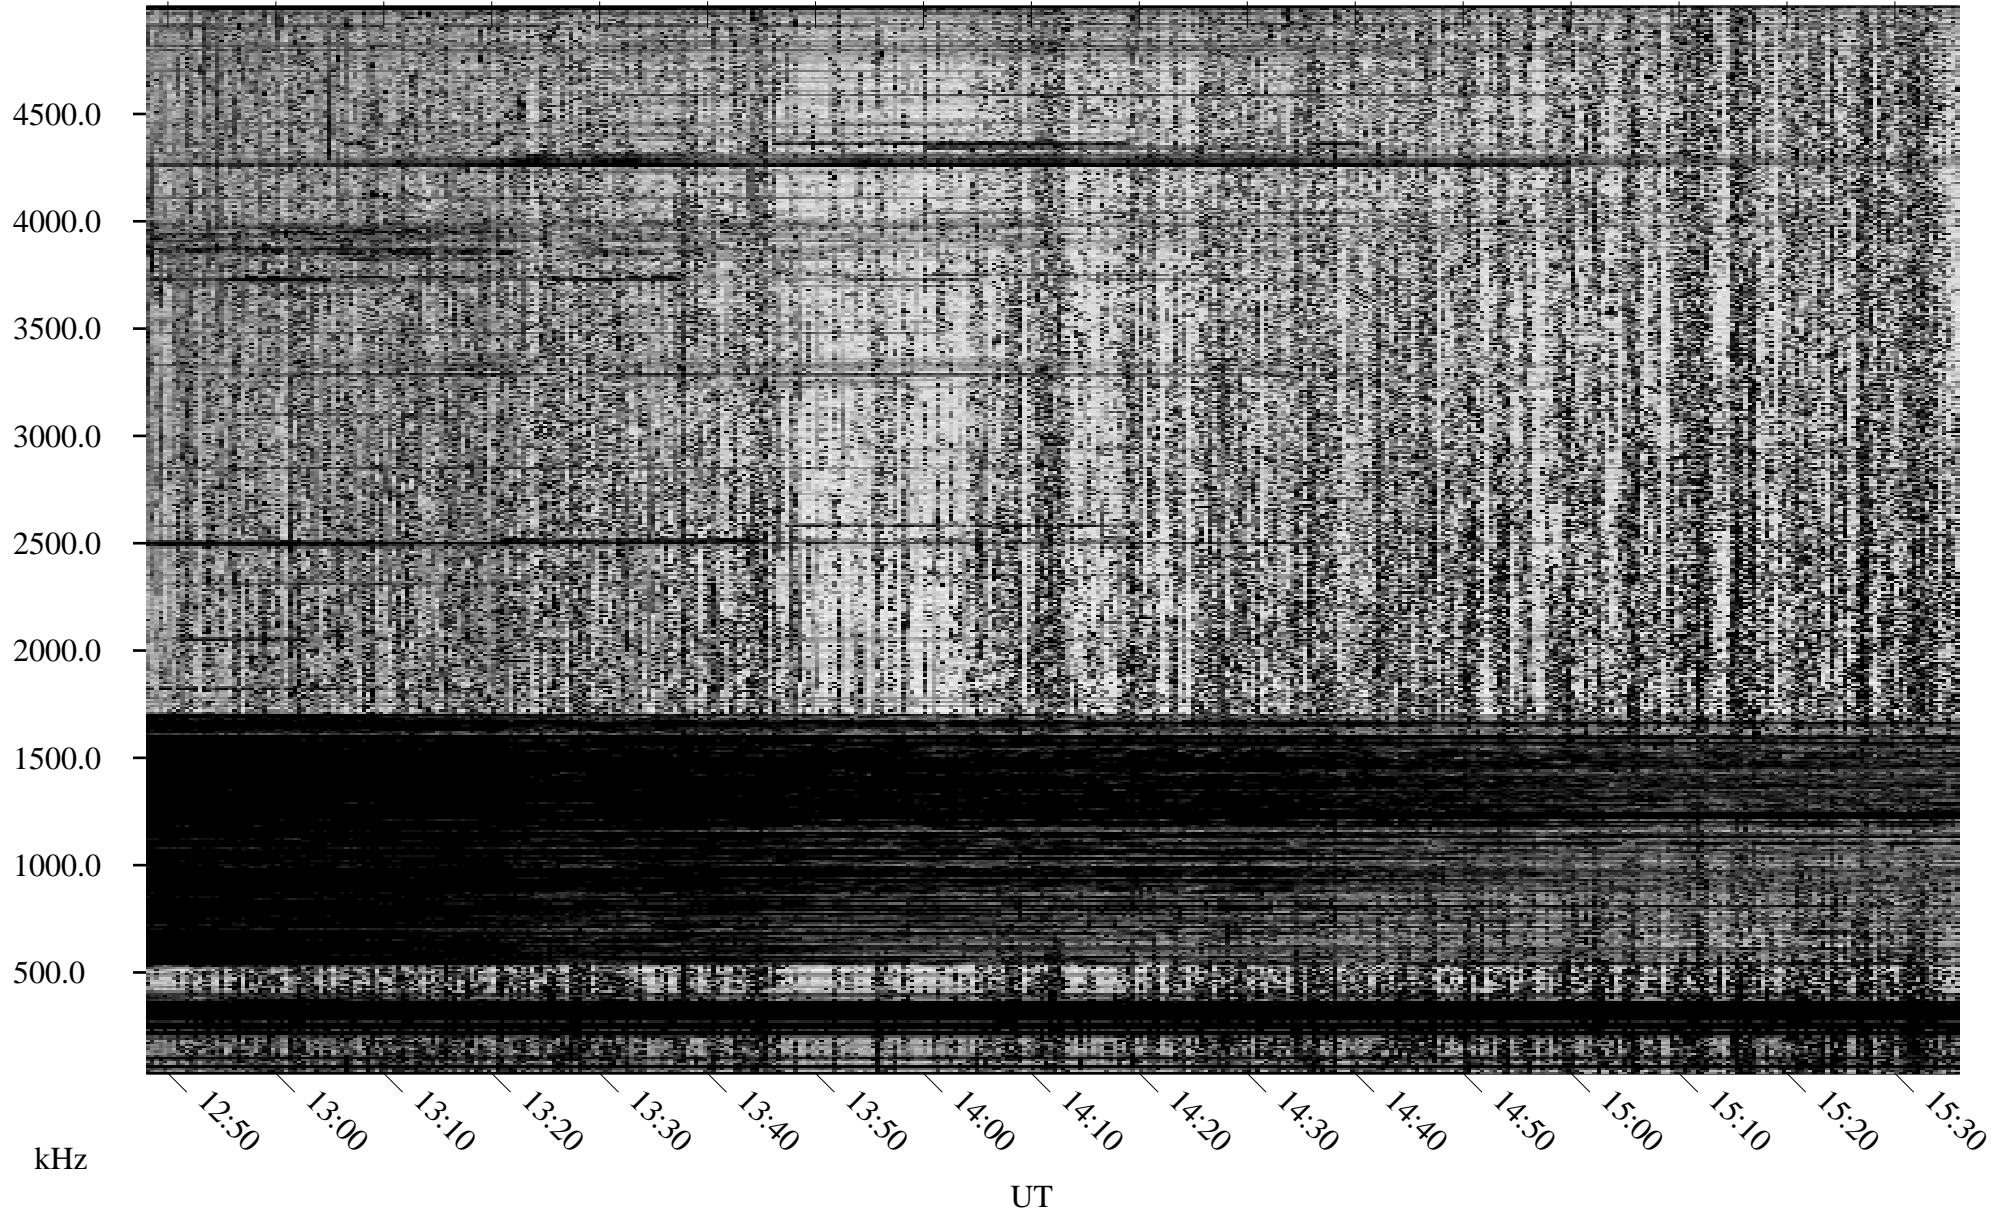

10/28/2009 Churchill, Manitoba

Linear Scale Black = 161 White = 15

ch093011.r00SUm max_12

Page 1

10/28/2009 Churchill, Manitoba

Linear Scale Black = 161 White = 15

ch093011.r00SUm max_12

Page 2

10/29/2009 Churchill, Manitoba

Linear Scale Black = 161 White = 15

ch093011.r00SUm max_12

Page 3

10/29/2009 Churchill, Manitoba

Linear Scale Black = 161 White = 15

ch093011.r00SUm max_12

Page 4

10/29/2009 Churchill, Manitoba

Linear Scale Black = 161 White = 15

ch093011.r00SUm max_12

Page 5

10/29/2009 Churchill, Manitoba

Linear Scale Black = 161 White = 15

ch093011.r00SUm max_12

Page 6

10/29/2009 Churchill, Manitoba

Linear Scale Black = 161 White = 15

ch093011.r00SUm max_12

Page 7

10/29/2009 Churchill, Manitoba

Linear Scale Black = 161 White = 15

ch093011.r00SUm max_12

Page 8