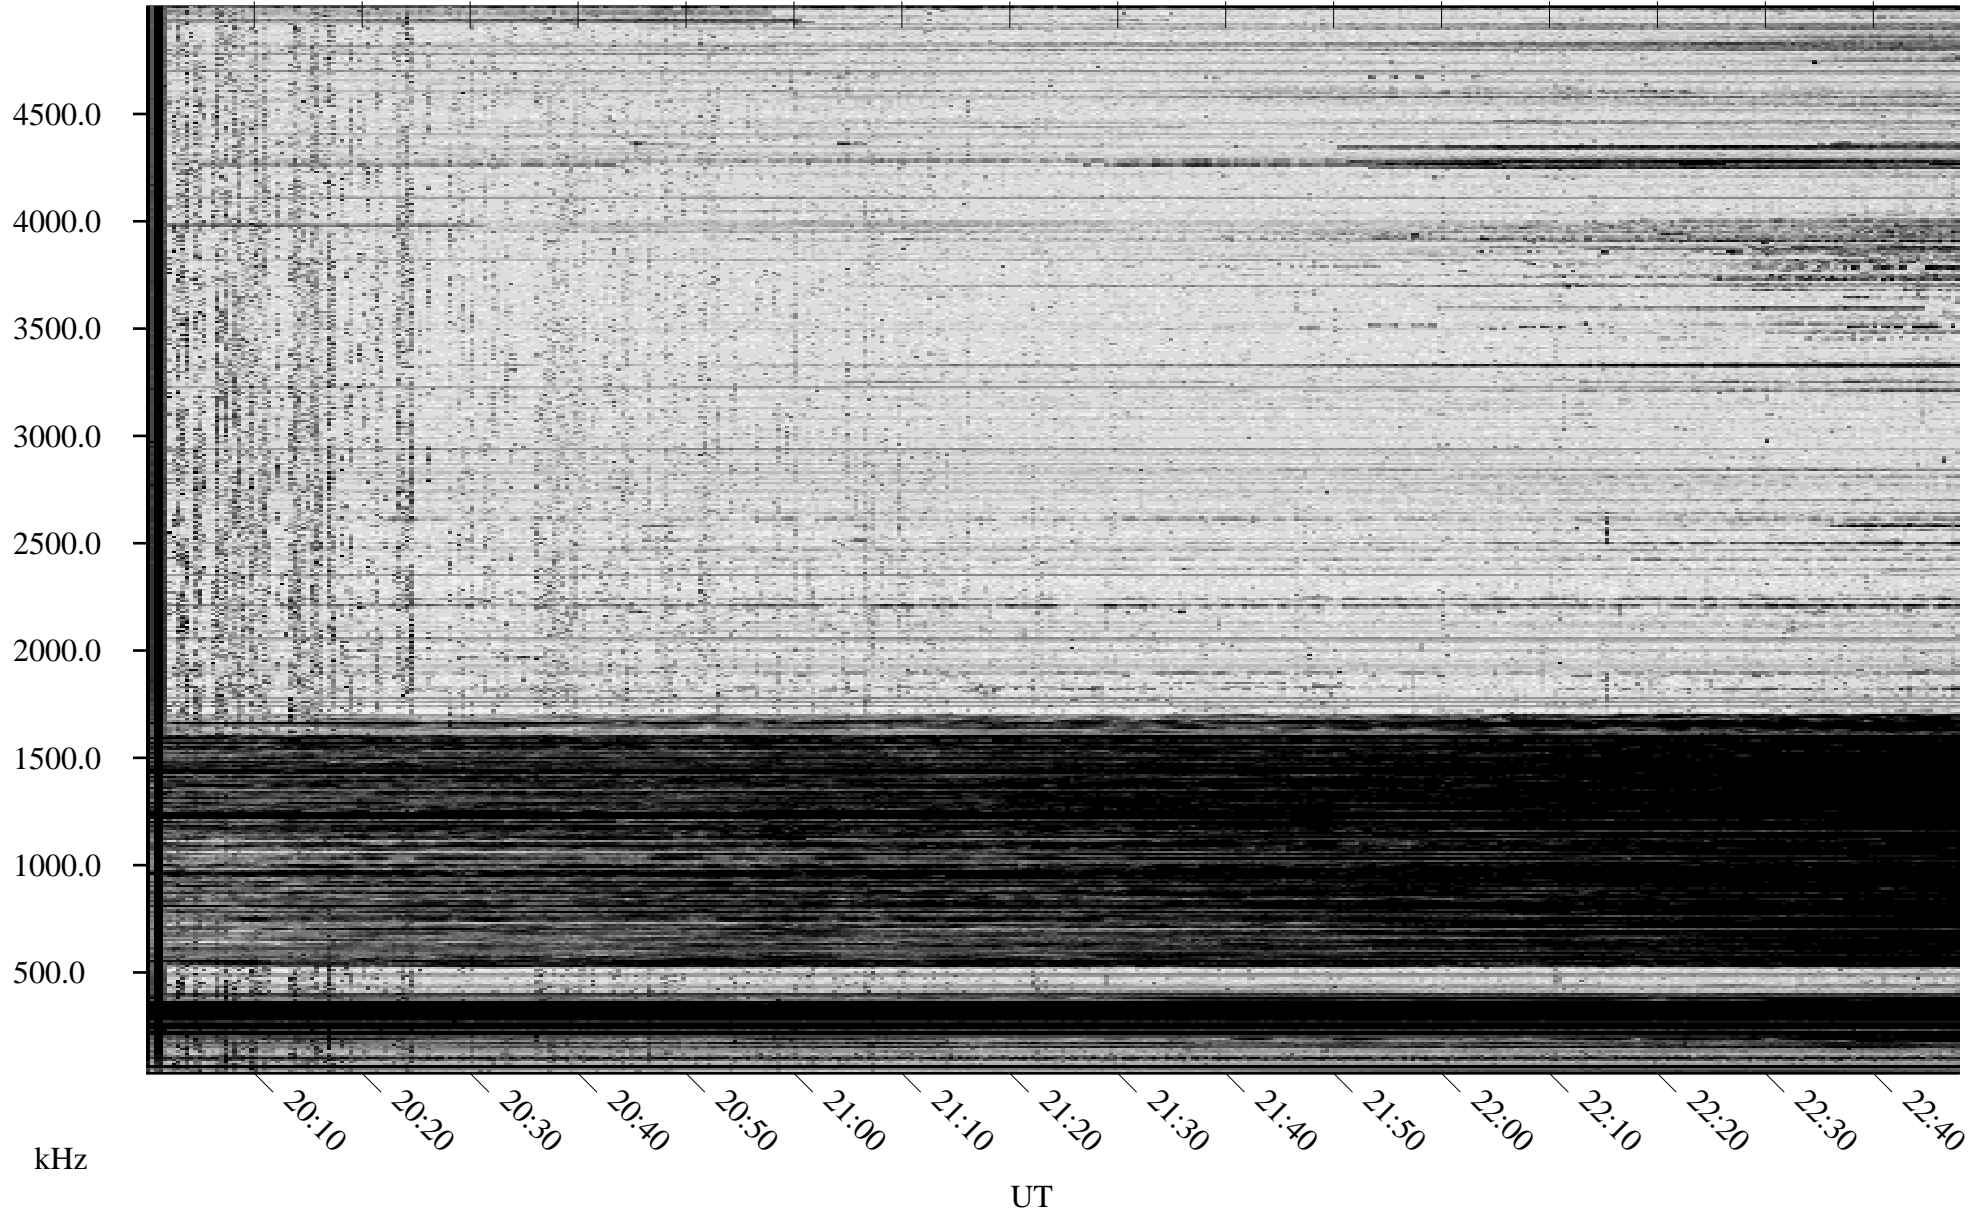

10/28/2009 Churchill, Manitoba

Linear Scale Black = 161 White = 15

ch093011.r00SUm max_12

Page 1

10/28/2009 Churchill, Manitoba

Linear Scale Black = 161 White = 15

ch093011.r00SUm max_12

Page 2

10/29/2009 Churchill, Manitoba

Linear Scale Black = 161 White = 15

ch093011.r00SUm max_12

Page 3

10/29/2009 Churchill, Manitoba

Linear Scale Black = 161 White = 15

ch093011.r00SUm max_12

Page 4

10/29/2009 Churchill, Manitoba

Linear Scale Black = 161 White = 15

ch093011.r00SUm max_12

Page 5

10/29/2009 Churchill, Manitoba

Linear Scale Black = 161 White = 15

ch093011.r00SUm max_12

Page 6

10/29/2009 Churchill, Manitoba

Linear Scale Black = 161 White = 15

ch093011.r00SUm max_12

Page 7

10/29/2009 Churchill, Manitoba

Linear Scale Black = 161 White = 15

ch093011.r00SUm max_12

Page 8