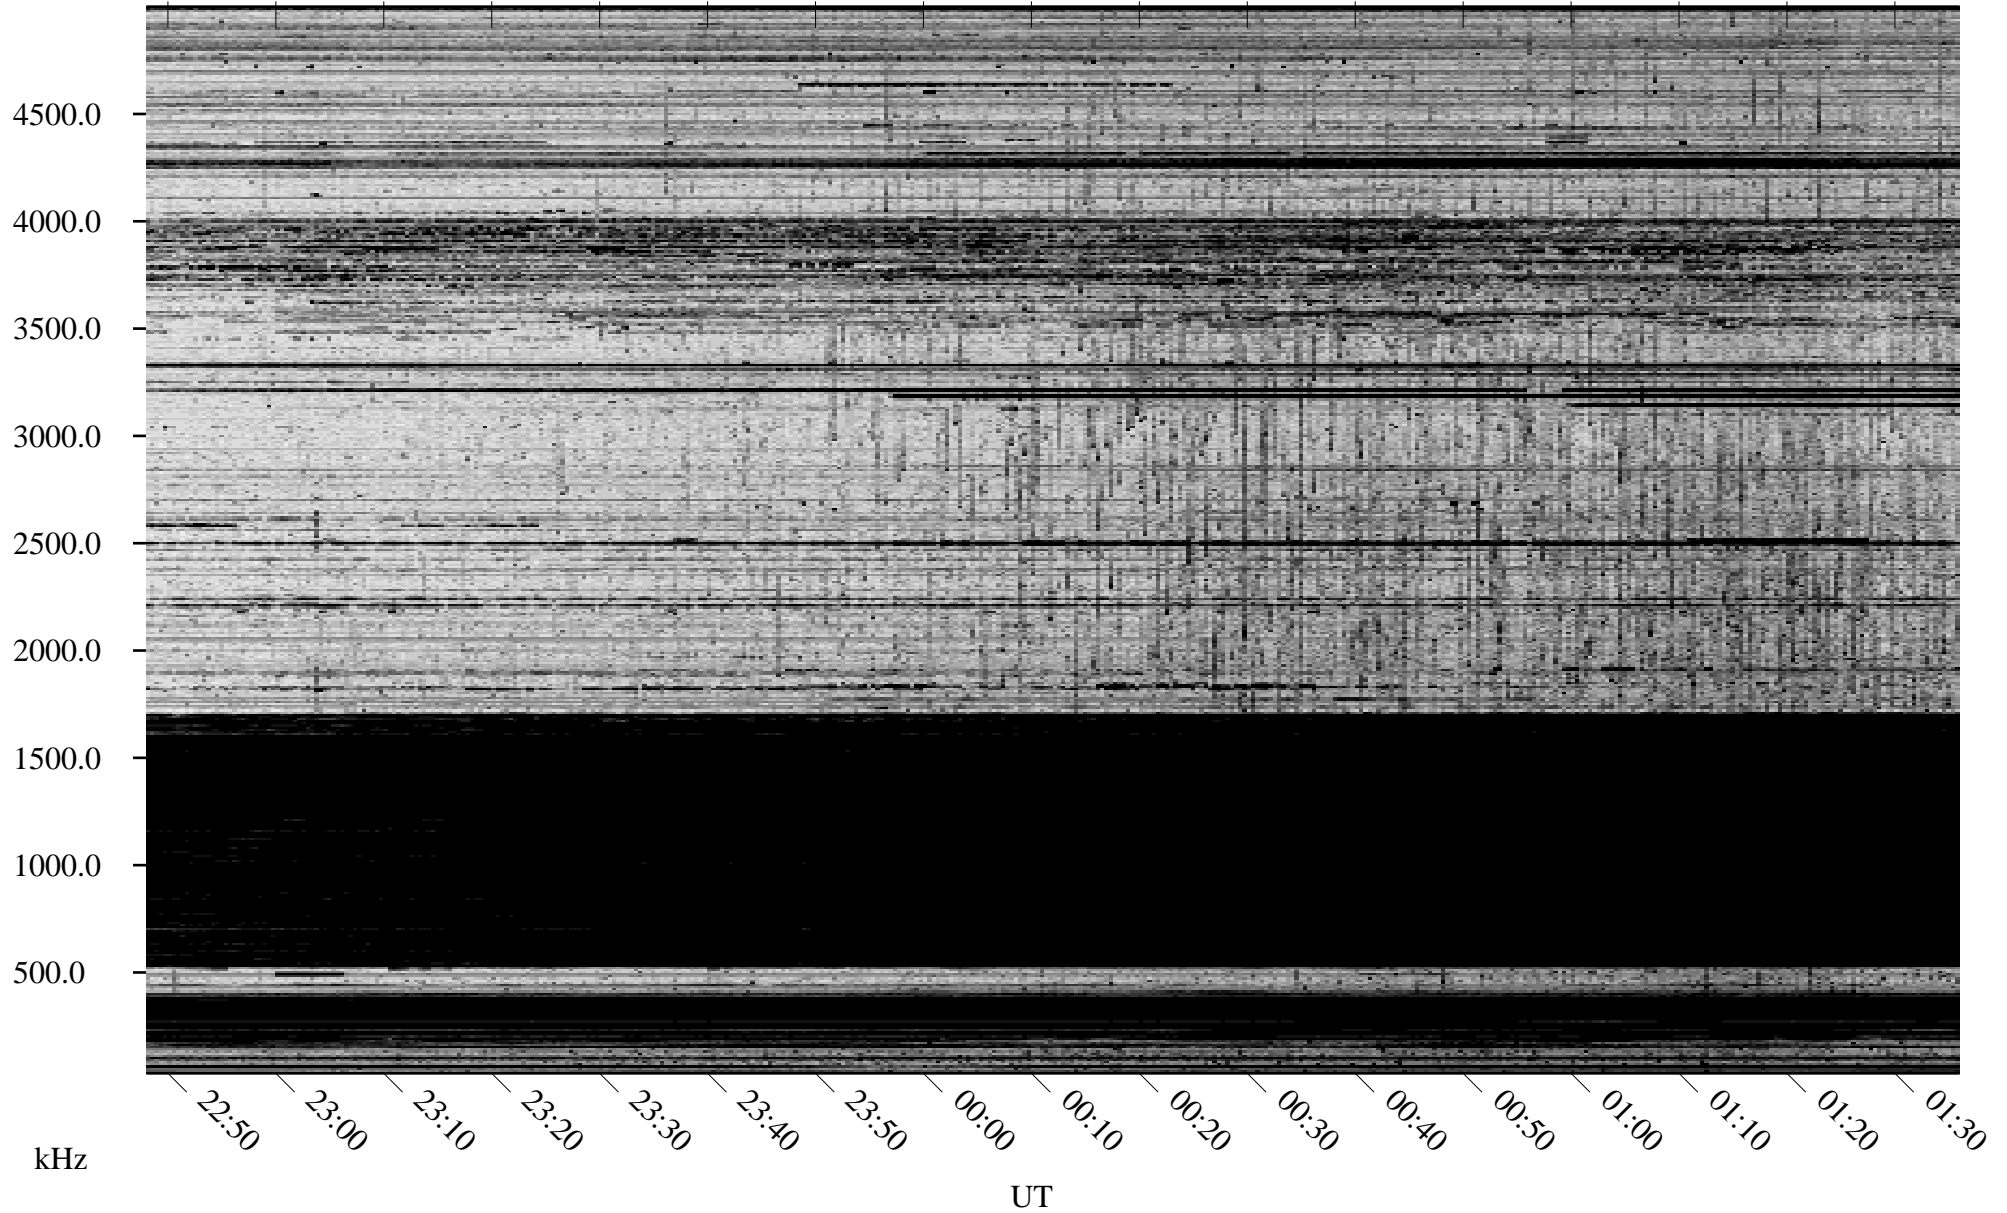

10/28/2009 Churchill, Manitoba

Linear Scale Black = 161 White = 15

ch093011.r00SUm max_12

Page 1

10/28/2009 Churchill, Manitoba

Linear Scale Black = 161 White = 15

ch093011.r00SUm max_12

Page 2

10/29/2009 Churchill, Manitoba

Linear Scale Black = 161 White = 15

ch093011.r00SUm max_12

Page 3

10/29/2009 Churchill, Manitoba

Linear Scale Black = 161 White = 15

ch093011.r00SUm max_12

Page 4

10/29/2009 Churchill, Manitoba

Linear Scale Black = 161 White = 15

ch093011.r00SUm max_12

Page 5

10/29/2009 Churchill, Manitoba

Linear Scale Black = 161 White = 15

ch093011.r00SUm max_12

Page 6

10/29/2009 Churchill, Manitoba

Linear Scale Black = 161 White = 15

ch093011.r00SUm max_12

Page 7

10/29/2009 Churchill, Manitoba

Linear Scale Black = 161 White = 15

ch093011.r00SUm max_12

Page 8