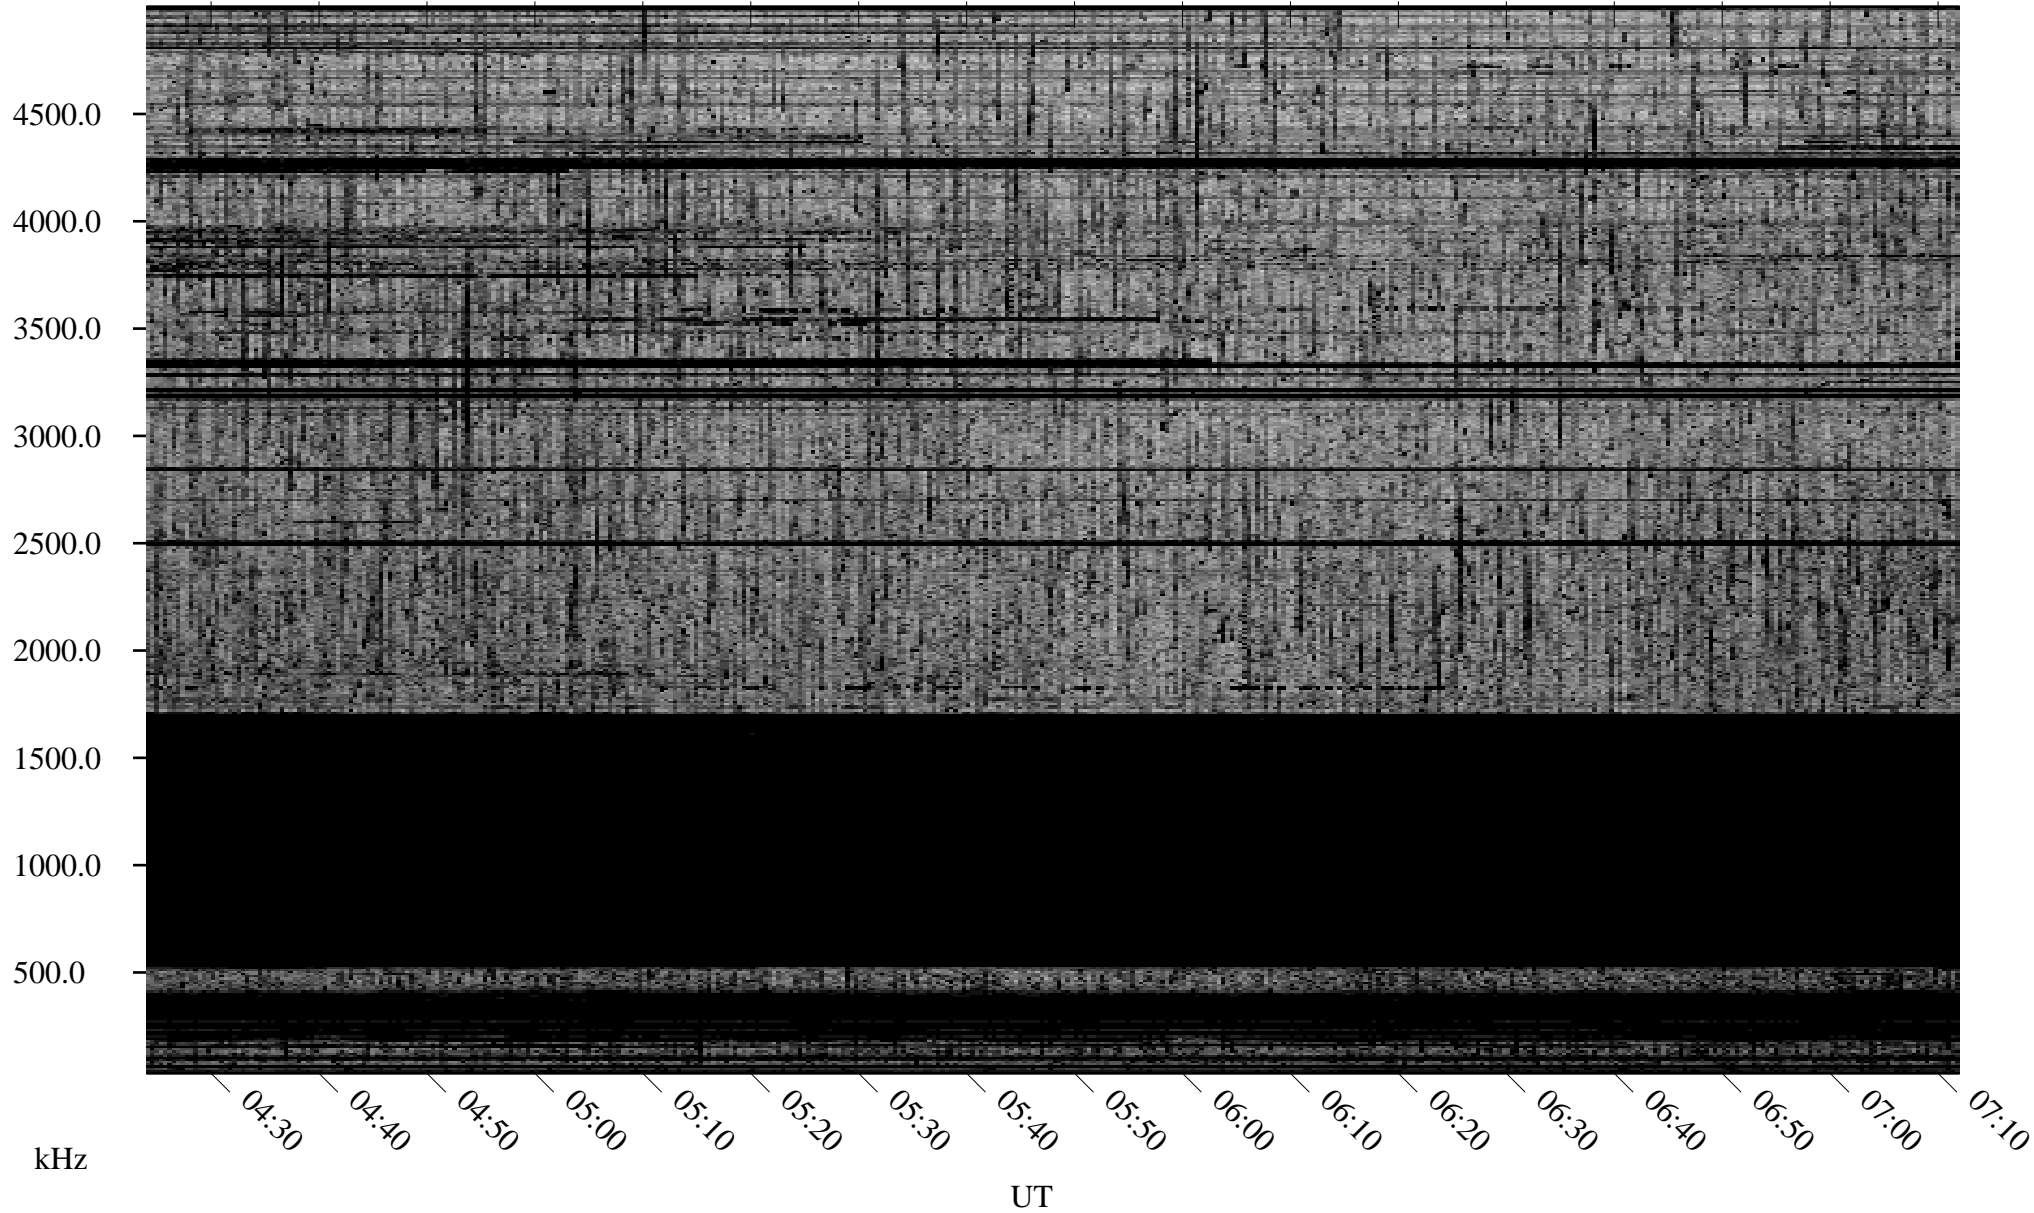

10/28/2009 Churchill, Manitoba

Linear Scale Black = 161 White = 15

ch093011.r00SUm max_12

Page 1

10/28/2009 Churchill, Manitoba

Linear Scale Black = 161 White = 15

ch093011.r00SUm max_12

Page 2

10/29/2009 Churchill, Manitoba

Linear Scale Black = 161 White = 15

ch093011.r00SUm max_12

Page 3

10/29/2009 Churchill, Manitoba

Linear Scale Black = 161 White = 15

ch093011.r00SUm max_12

Page 4

10/29/2009 Churchill, Manitoba

Linear Scale Black = 161 White = 15

ch093011.r00SUm max_12

Page 5

10/29/2009 Churchill, Manitoba

Linear Scale Black = 161 White = 15

ch093011.r00SUm max_12

Page 6

10/29/2009 Churchill, Manitoba

Linear Scale Black = 161 White = 15

ch093011.r00SUm max_12

Page 7

10/29/2009 Churchill, Manitoba

Linear Scale Black = 161 White = 15

ch093011.r00SUm max_12

Page 8