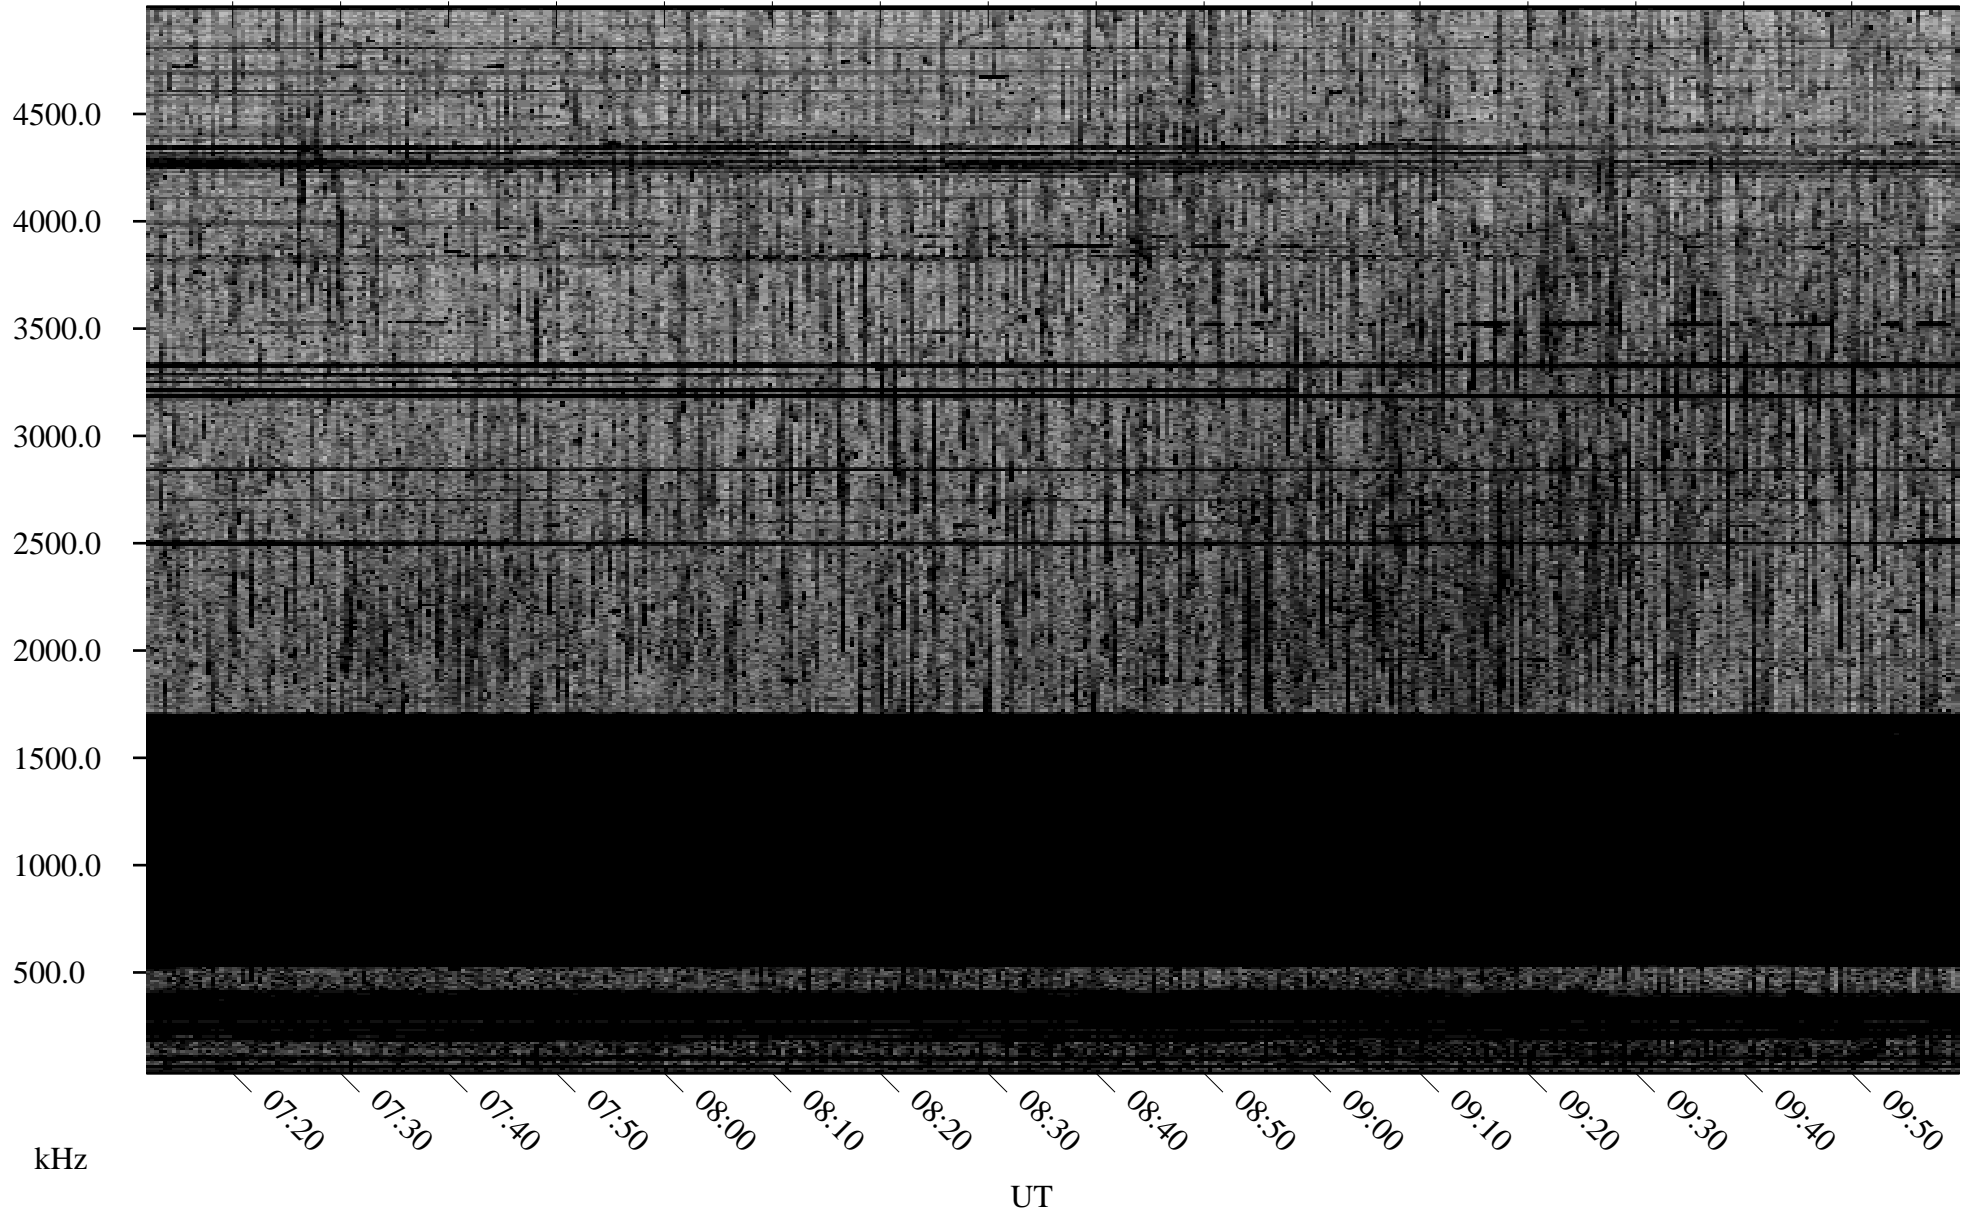

10/28/2009 Churchill, Manitoba

Linear Scale Black = 161 White = 15

ch093011.r00SUm max_12

Page 1

10/28/2009 Churchill, Manitoba

Linear Scale Black = 161 White = 15

ch093011.r00SUm max_12

Page 2

10/29/2009 Churchill, Manitoba

Linear Scale Black = 161 White = 15

ch093011.r00SUm max_12

Page 3

10/29/2009 Churchill, Manitoba

Linear Scale Black = 161 White = 15

ch093011.r00SUm max_12

Page 4

10/29/2009 Churchill, Manitoba

Linear Scale Black = 161 White = 15

ch093011.r00SUm max_12

Page 5

10/29/2009 Churchill, Manitoba

Linear Scale Black = 161 White = 15

ch093011.r00SUm max_12

Page 6

10/29/2009 Churchill, Manitoba

Linear Scale Black = 161 White = 15

ch093011.r00SUm max_12

Page 7

10/29/2009 Churchill, Manitoba

Linear Scale Black = 161 White = 15

ch093011.r00SUm max_12

Page 8