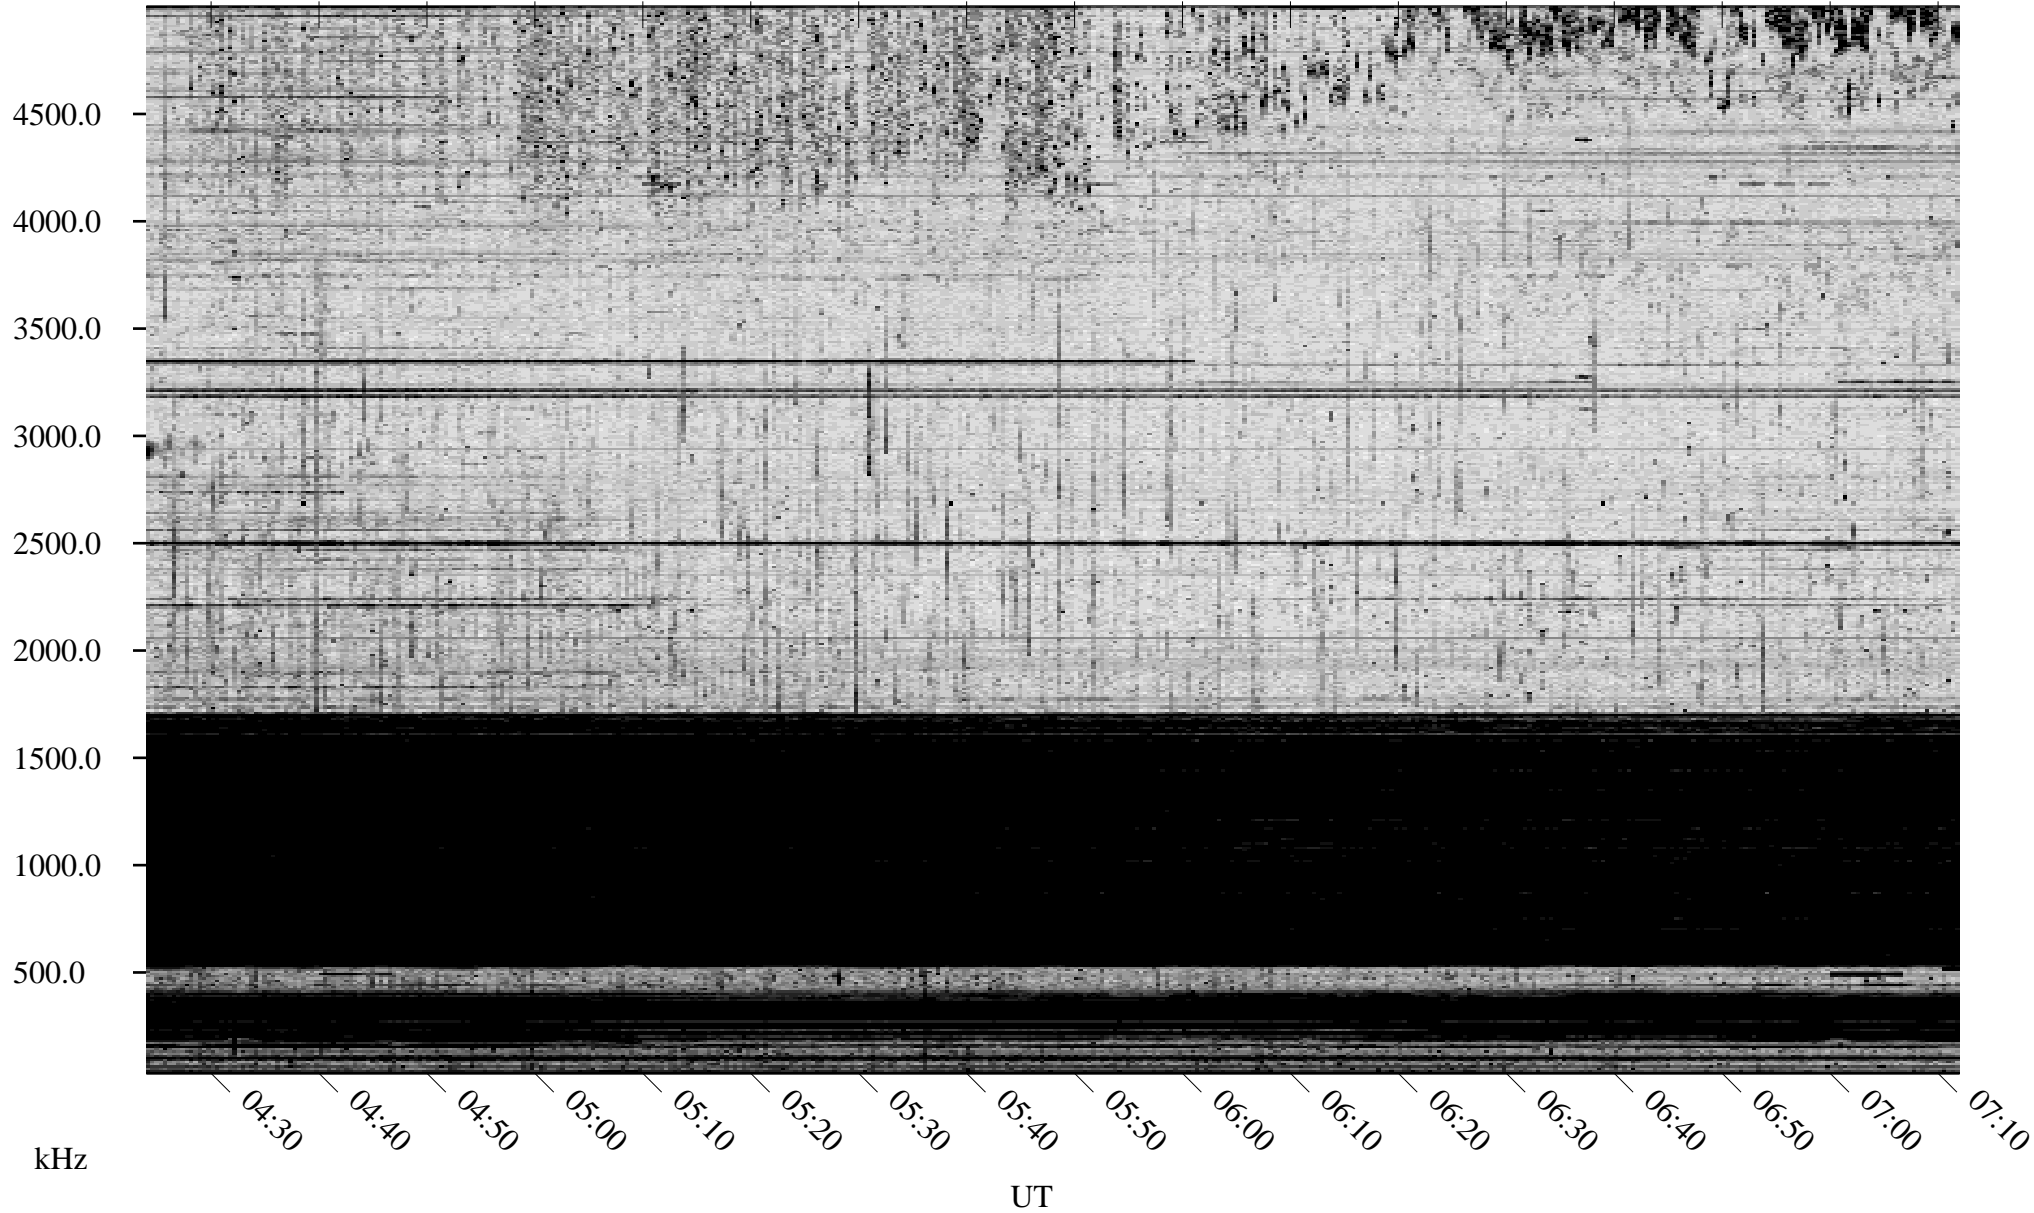

# 10/30/2009 Churchill, Manitoba

Linear Scale    Black = 161    White = 15

ch09302l.r00SUm max\_12

Page 3

# 10/30/2009 Churchill, Manitoba

Linear Scale    Black = 161    White = 15

ch09302l.r00SUm max\_12

Page 4