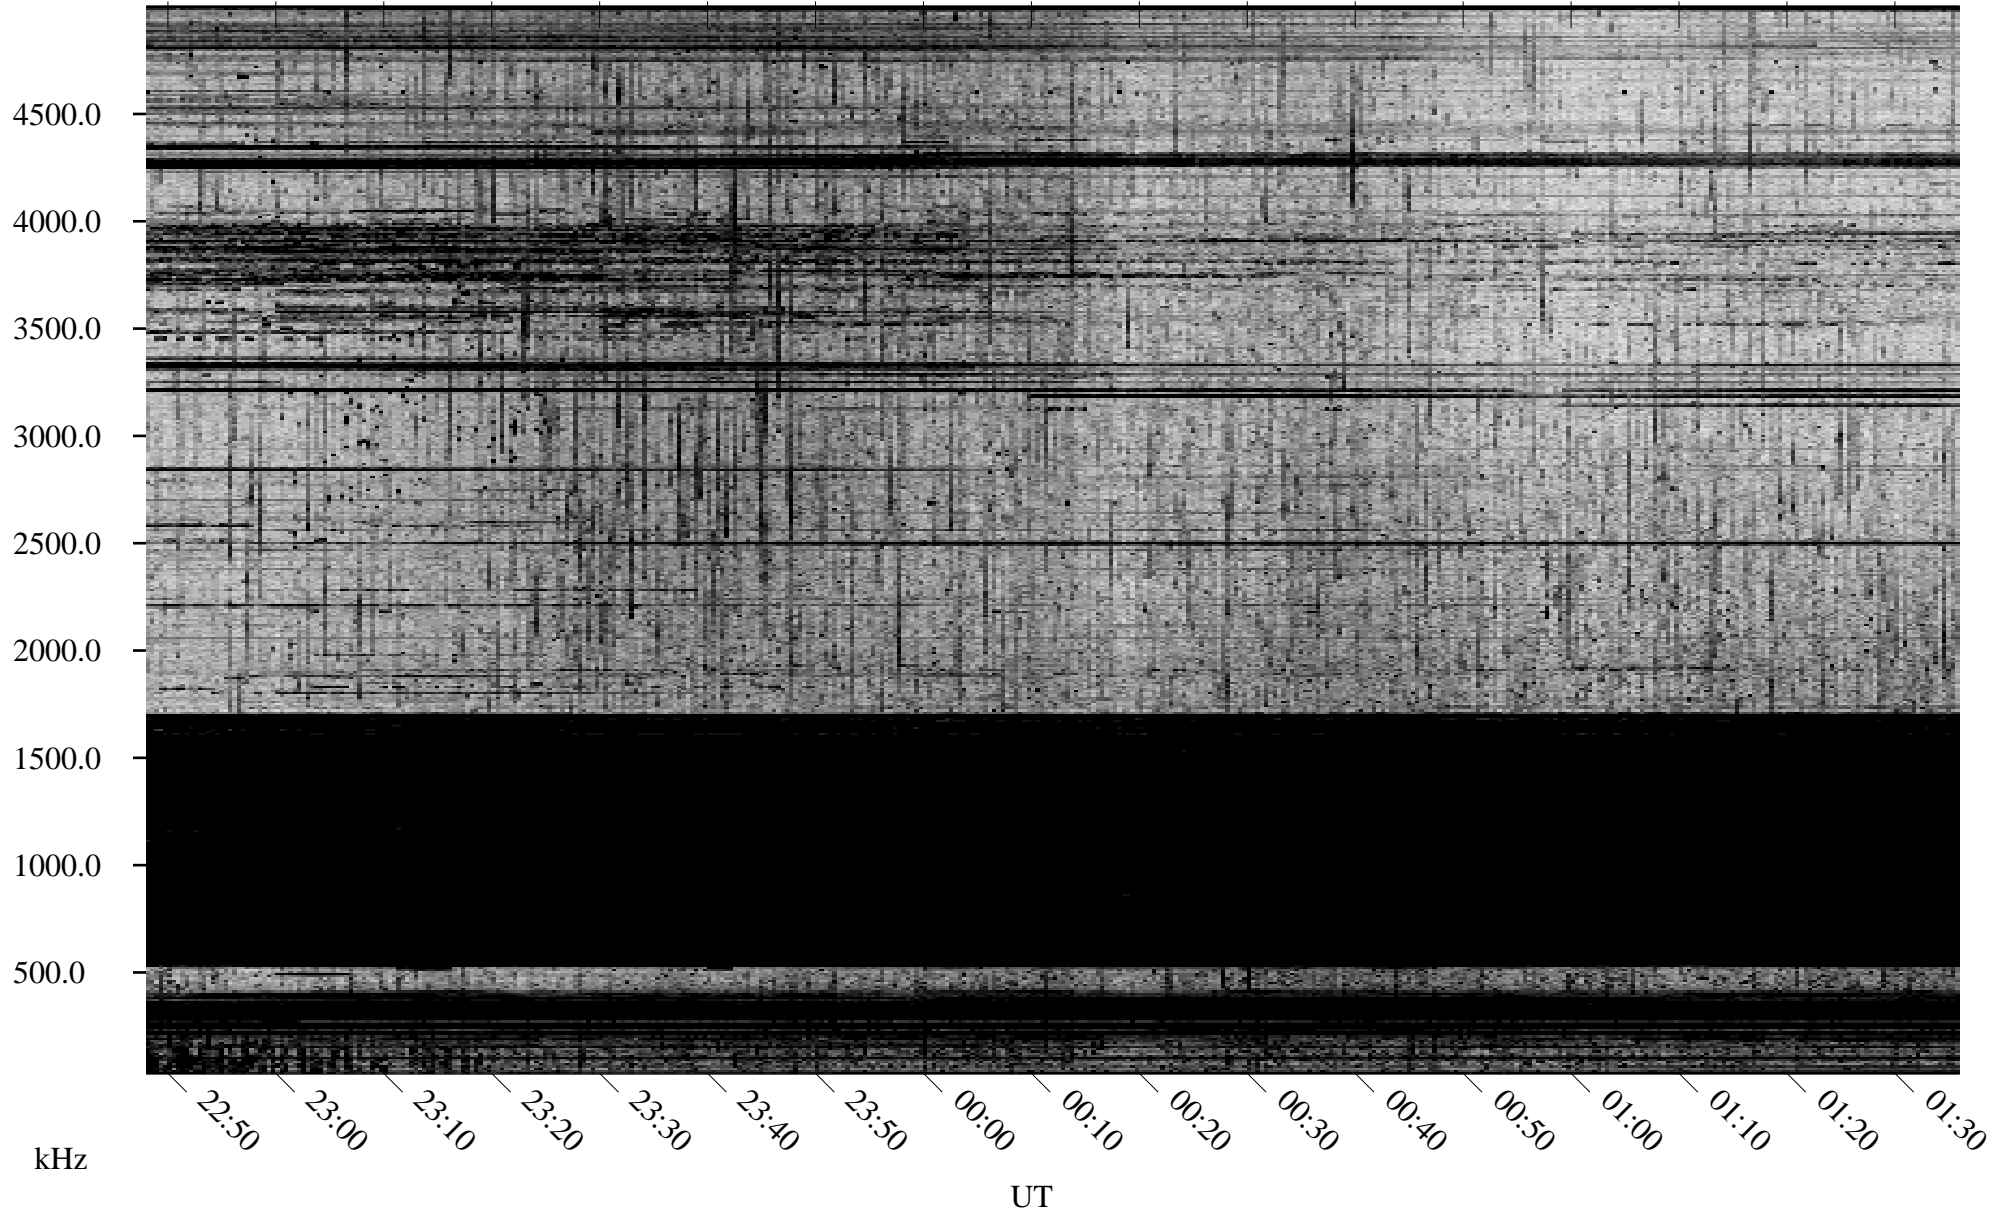

# 10/29/2009 Churchill, Manitoba

Linear Scale    Black = 161    White = 15

ch09302l.r00SUm max\_12

Page 1

# 10/29/2009 Churchill, Manitoba

Linear Scale    Black = 161    White = 15

ch09302l.r00SUm max\_12

Page 2

# 10/30/2009 Churchill, Manitoba

Linear Scale    Black = 161    White = 15

ch09302l.r00SUm max\_12

Page 3

# 10/30/2009 Churchill, Manitoba

Linear Scale    Black = 161    White = 15

ch09302l.r00SUm max\_12

Page 4