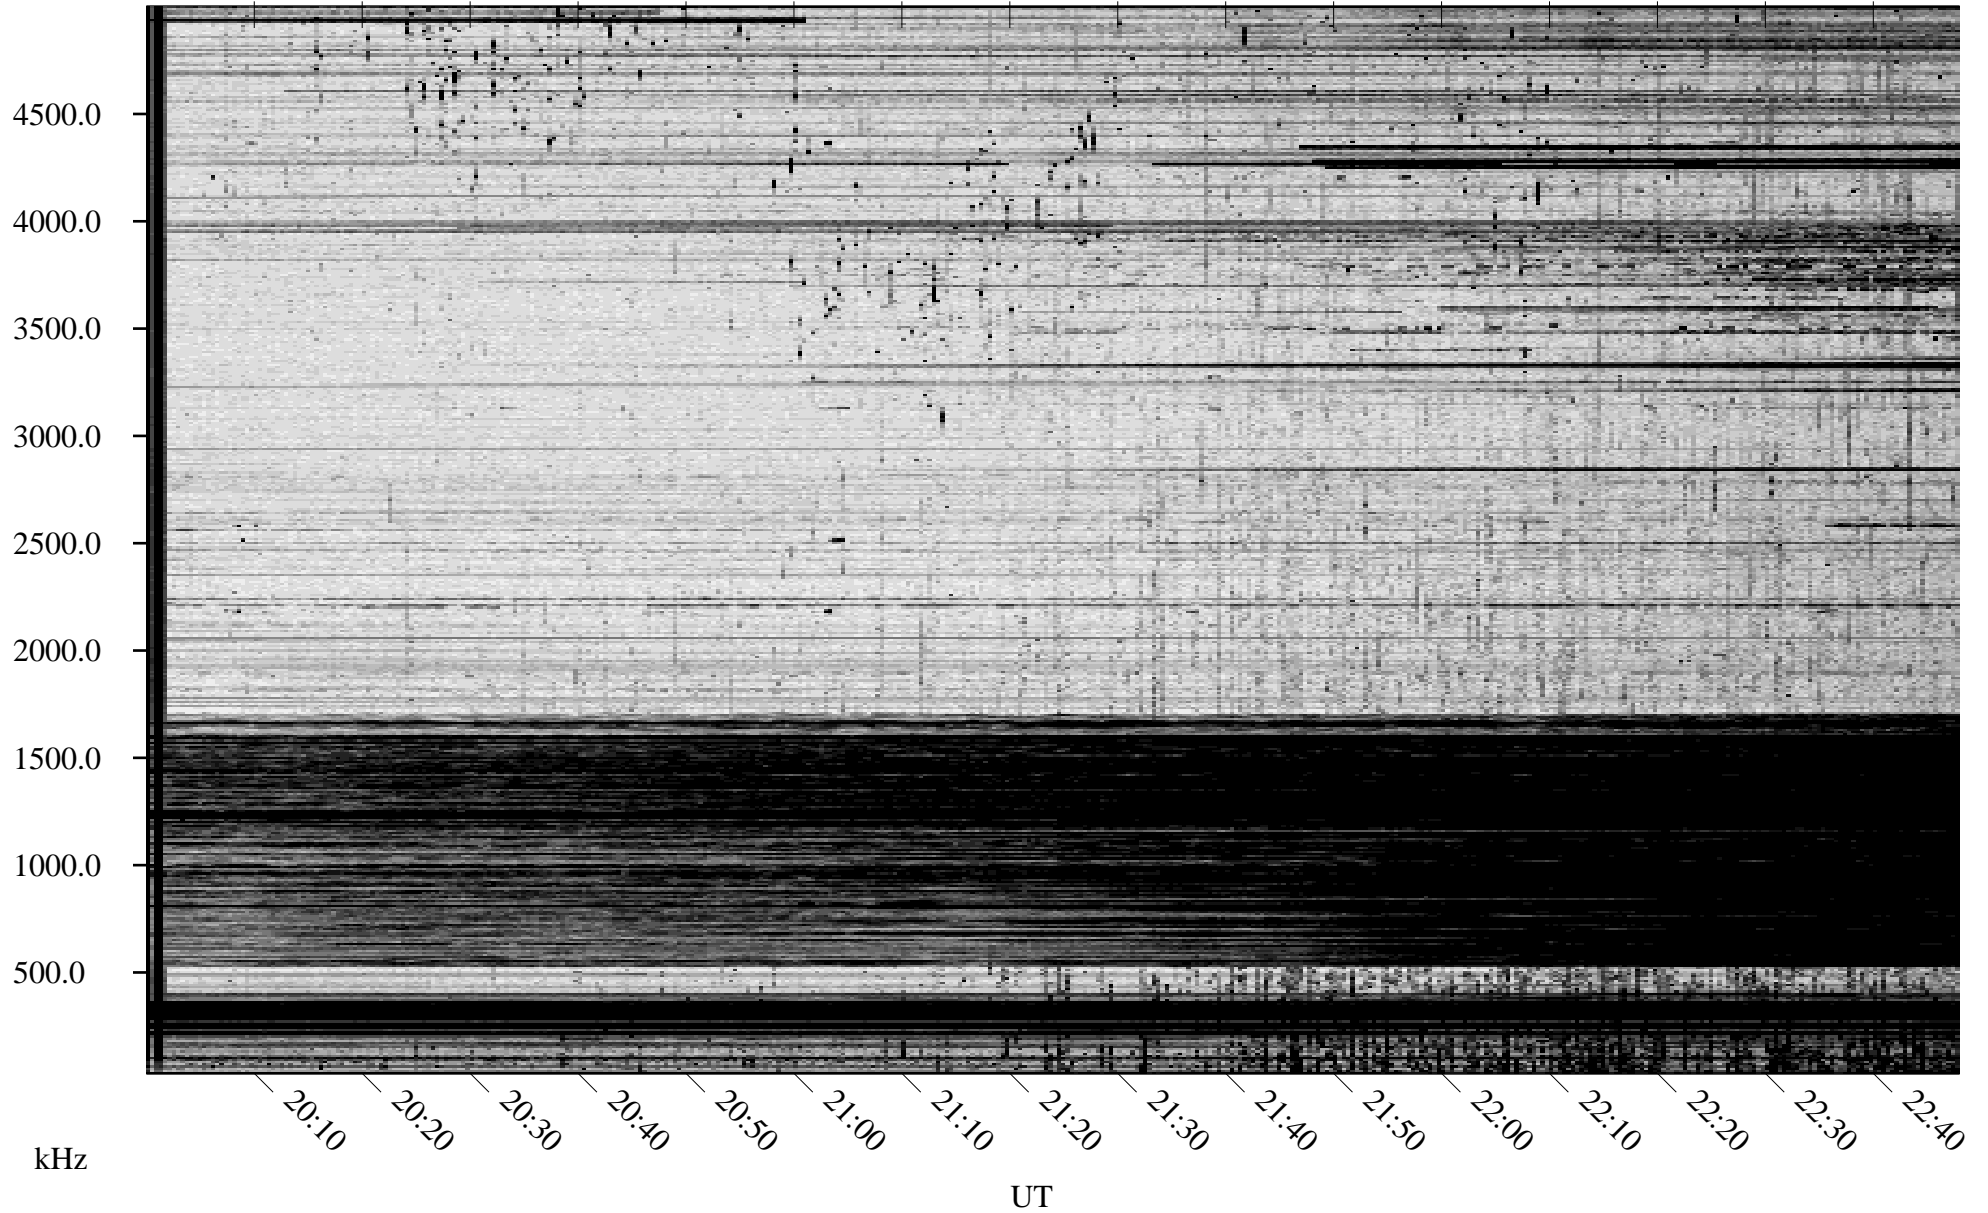

# 10/29/2009 Churchill, Manitoba

Linear Scale    Black = 161    White = 15

ch09302l.r00SUm max\_12

Page 1

# 10/29/2009 Churchill, Manitoba

Linear Scale    Black = 161    White = 15

ch09302l.r00SUm max\_12

Page 2

# 10/30/2009 Churchill, Manitoba

Linear Scale    Black = 161    White = 15

ch09302l.r00SUm max\_12

Page 3

# 10/30/2009 Churchill, Manitoba

Linear Scale    Black = 161    White = 15

ch09302l.r00SUm max\_12

Page 4