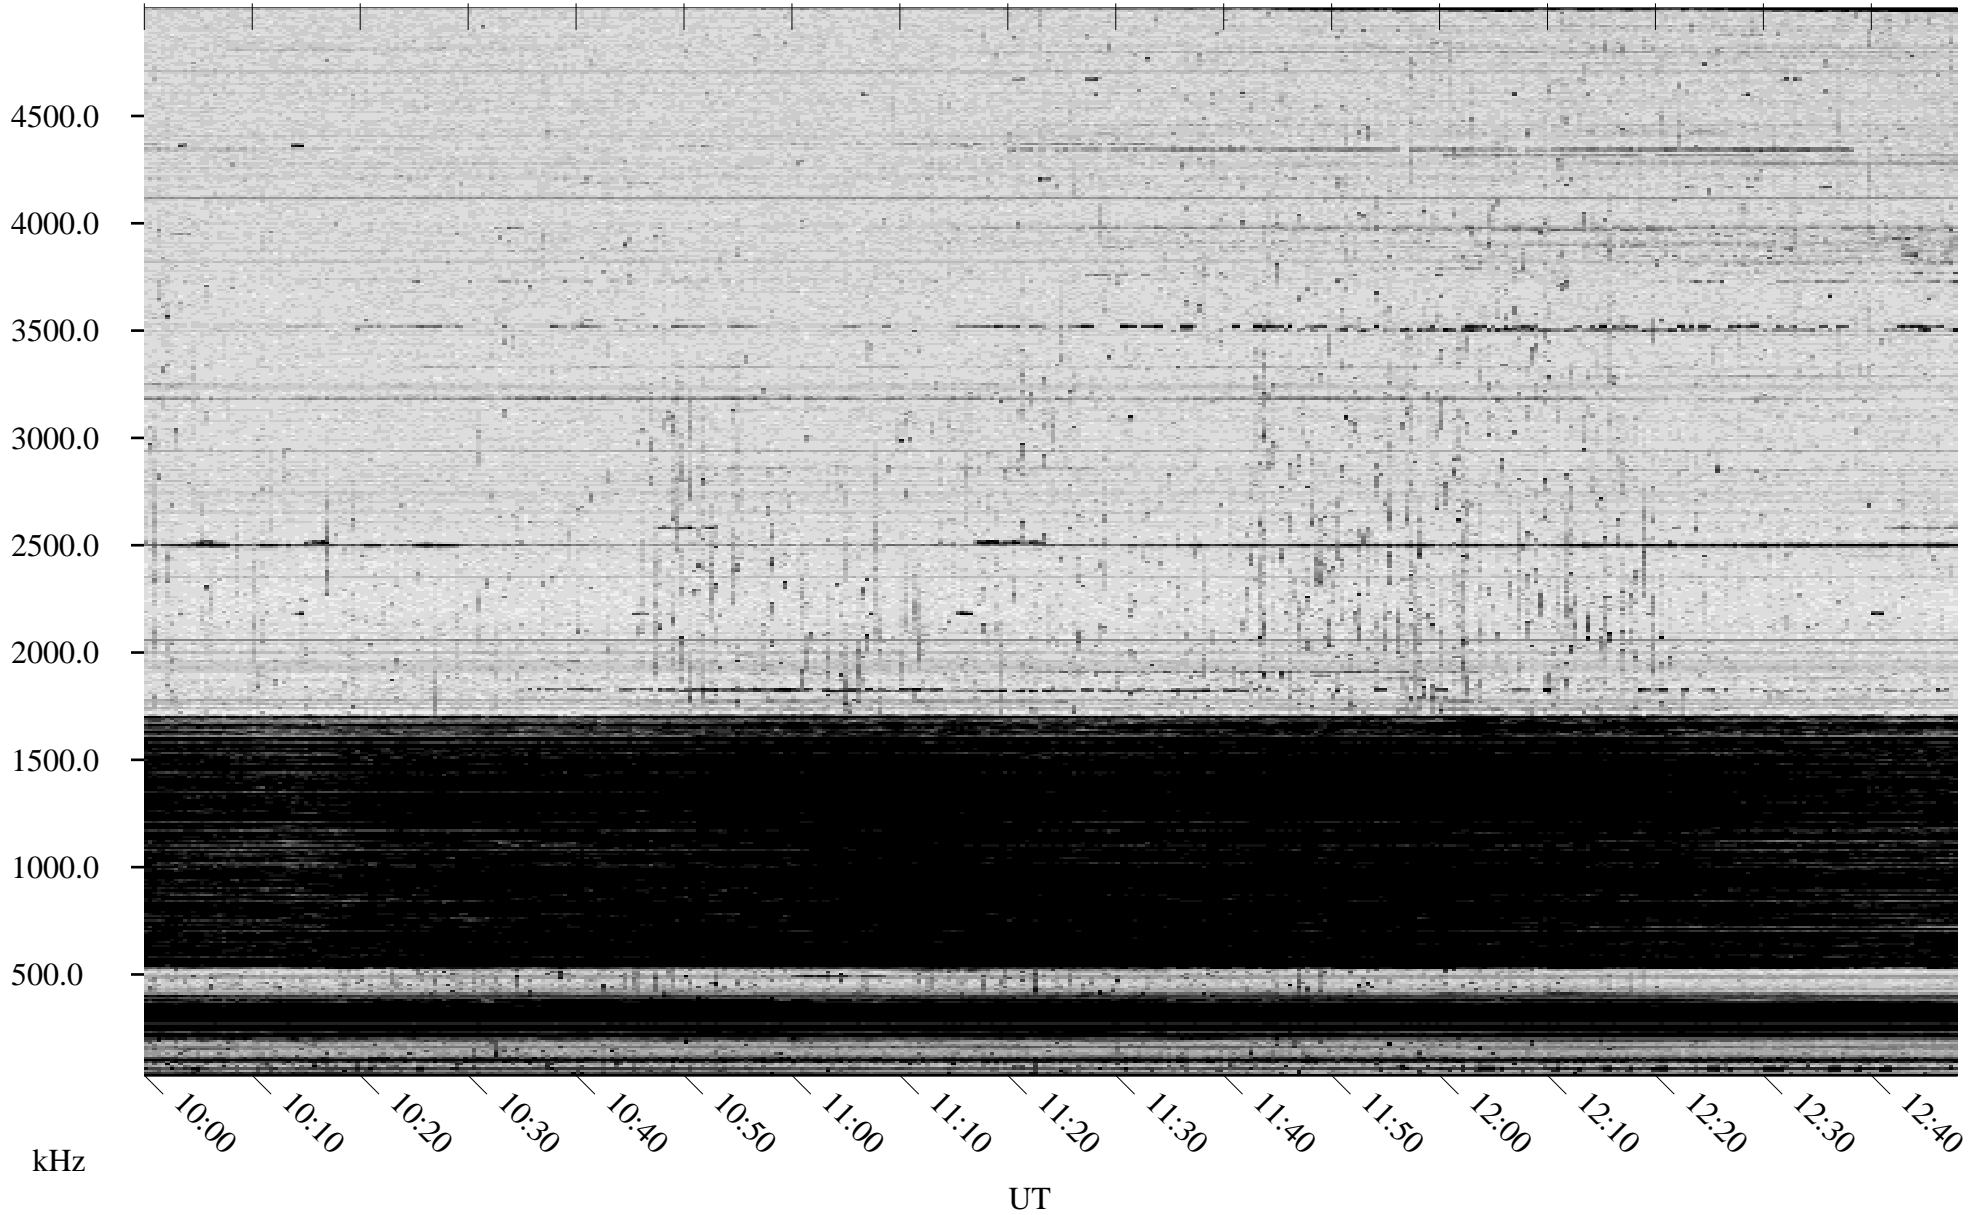

# 10/30/2009 Churchill, Manitoba

Linear Scale    Black = 161    White = 15

ch09302l.r00SUm max\_12

Page 5

# 10/30/2009 Churchill, Manitoba

Linear Scale    Black = 161    White = 15

ch09302l.r00SUm max\_12

Page 6