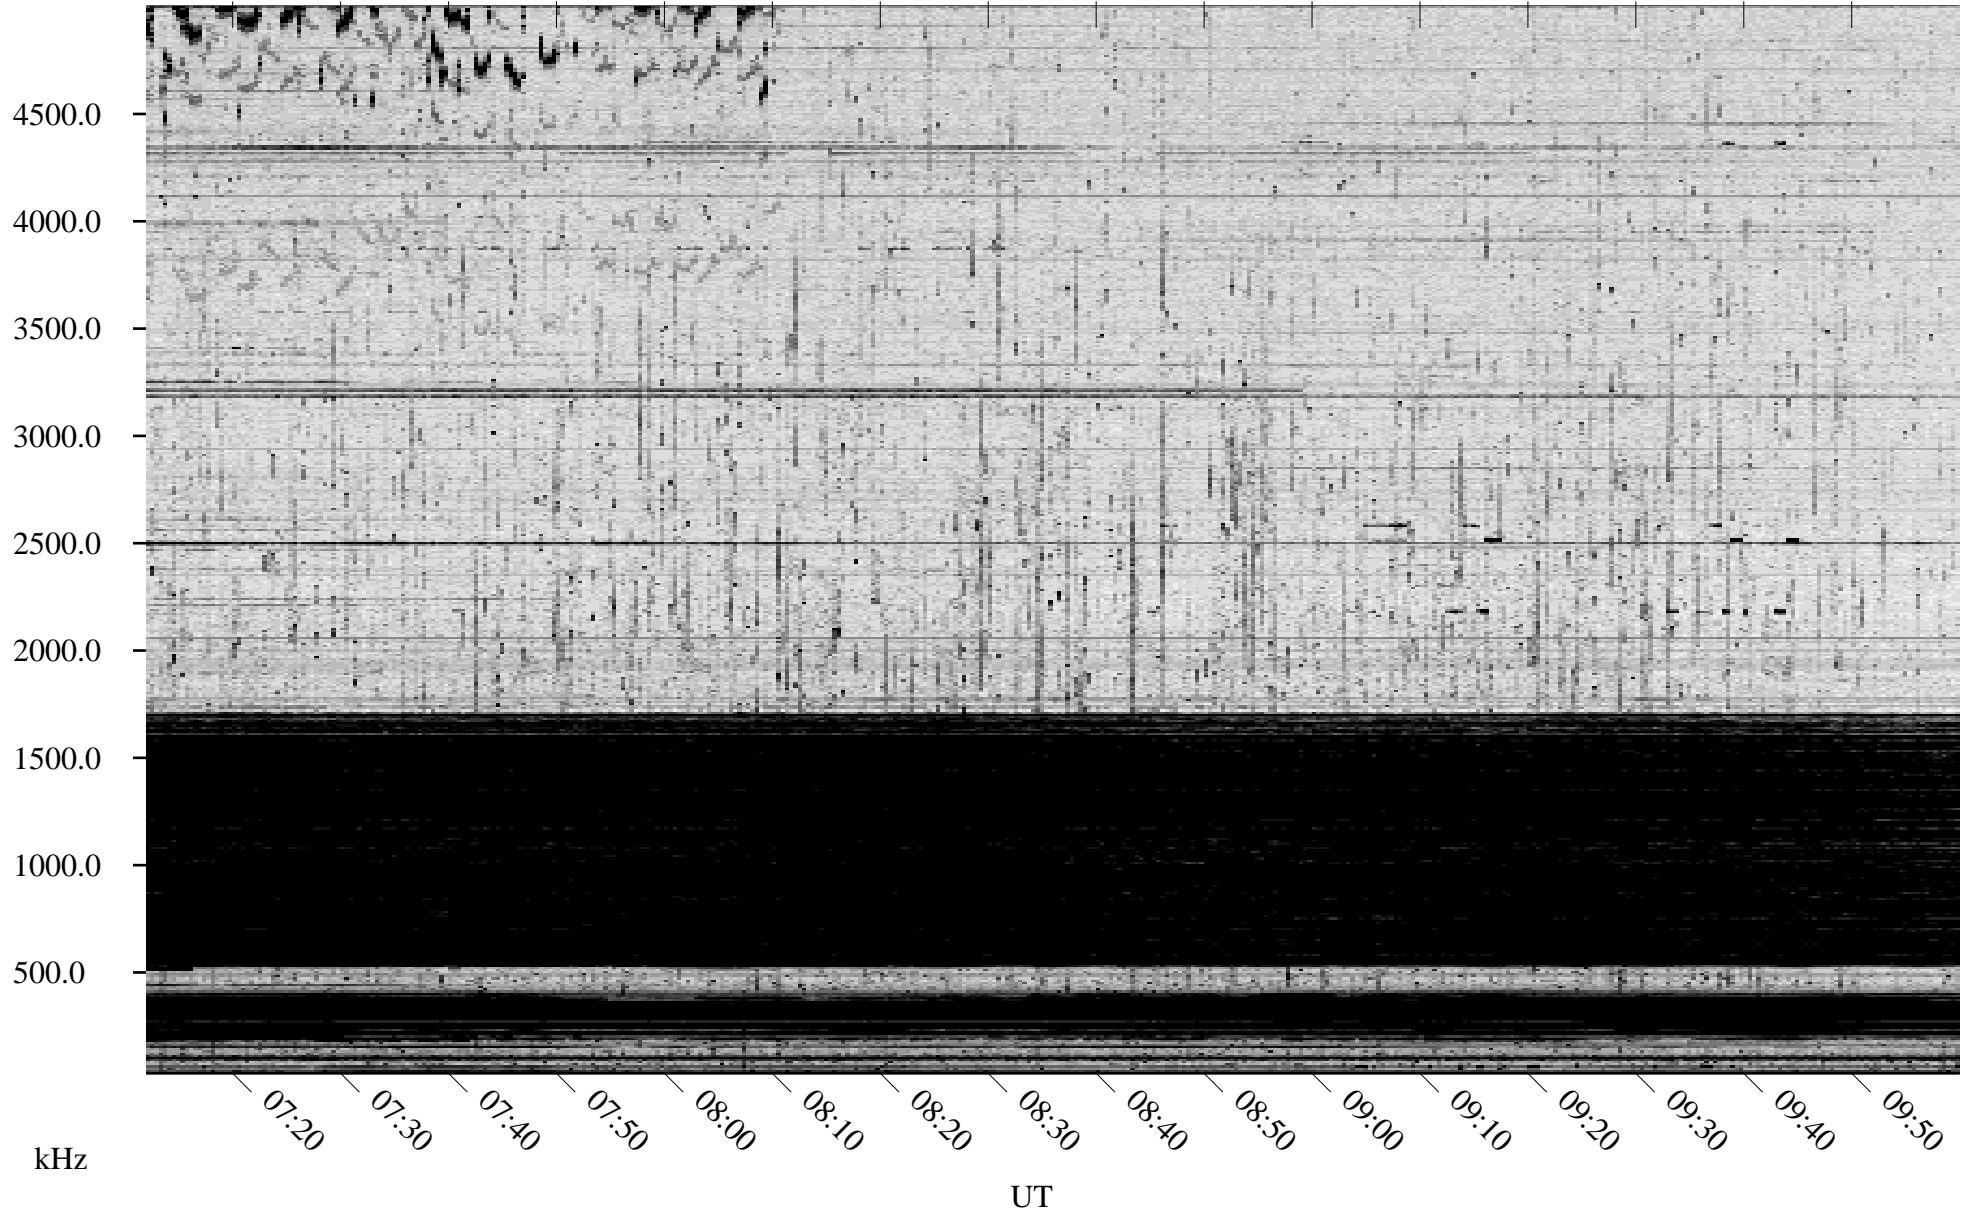

# 10/30/2009 Churchill, Manitoba

Linear Scale    Black = 161    White = 15

ch09302l.r00SUm max\_12

Page 4

# 10/30/2009 Churchill, Manitoba

Linear Scale    Black = 161    White = 15

ch09302l.r00SUm max\_12

Page 5