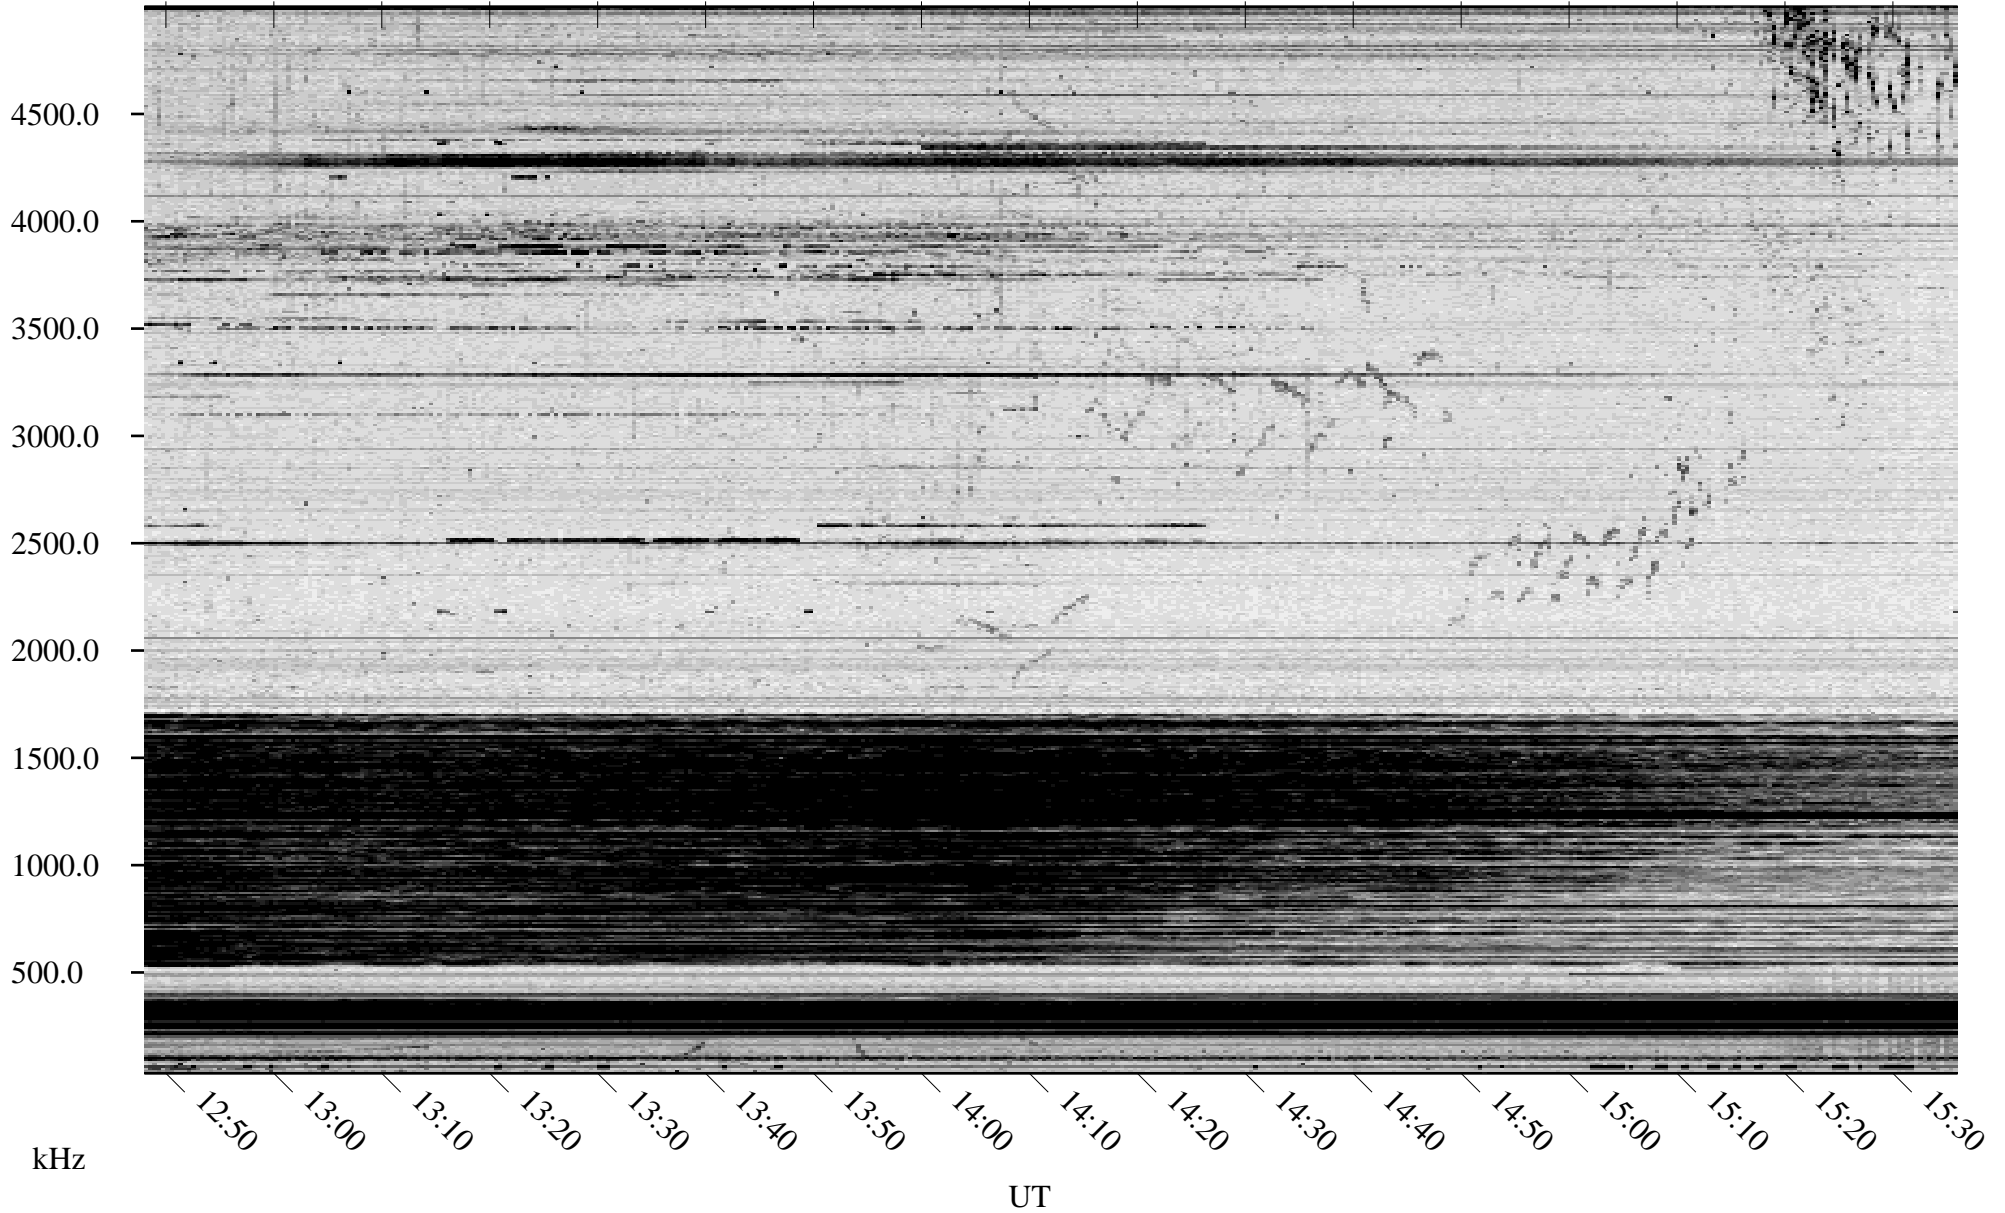

# 10/30/2009 Churchill, Manitoba

Linear Scale    Black = 161    White = 15

ch09302l.r00SUm max\_12

Page 6

# 10/30/2009 Churchill, Manitoba

Linear Scale    Black = 161    White = 15

ch09302l.r00SUm max\_12

Page 7

# 10/30/2009 Churchill, Manitoba

Linear Scale Black = 161 White = 15

ch09302l.r00SUm max\_12

Page 8