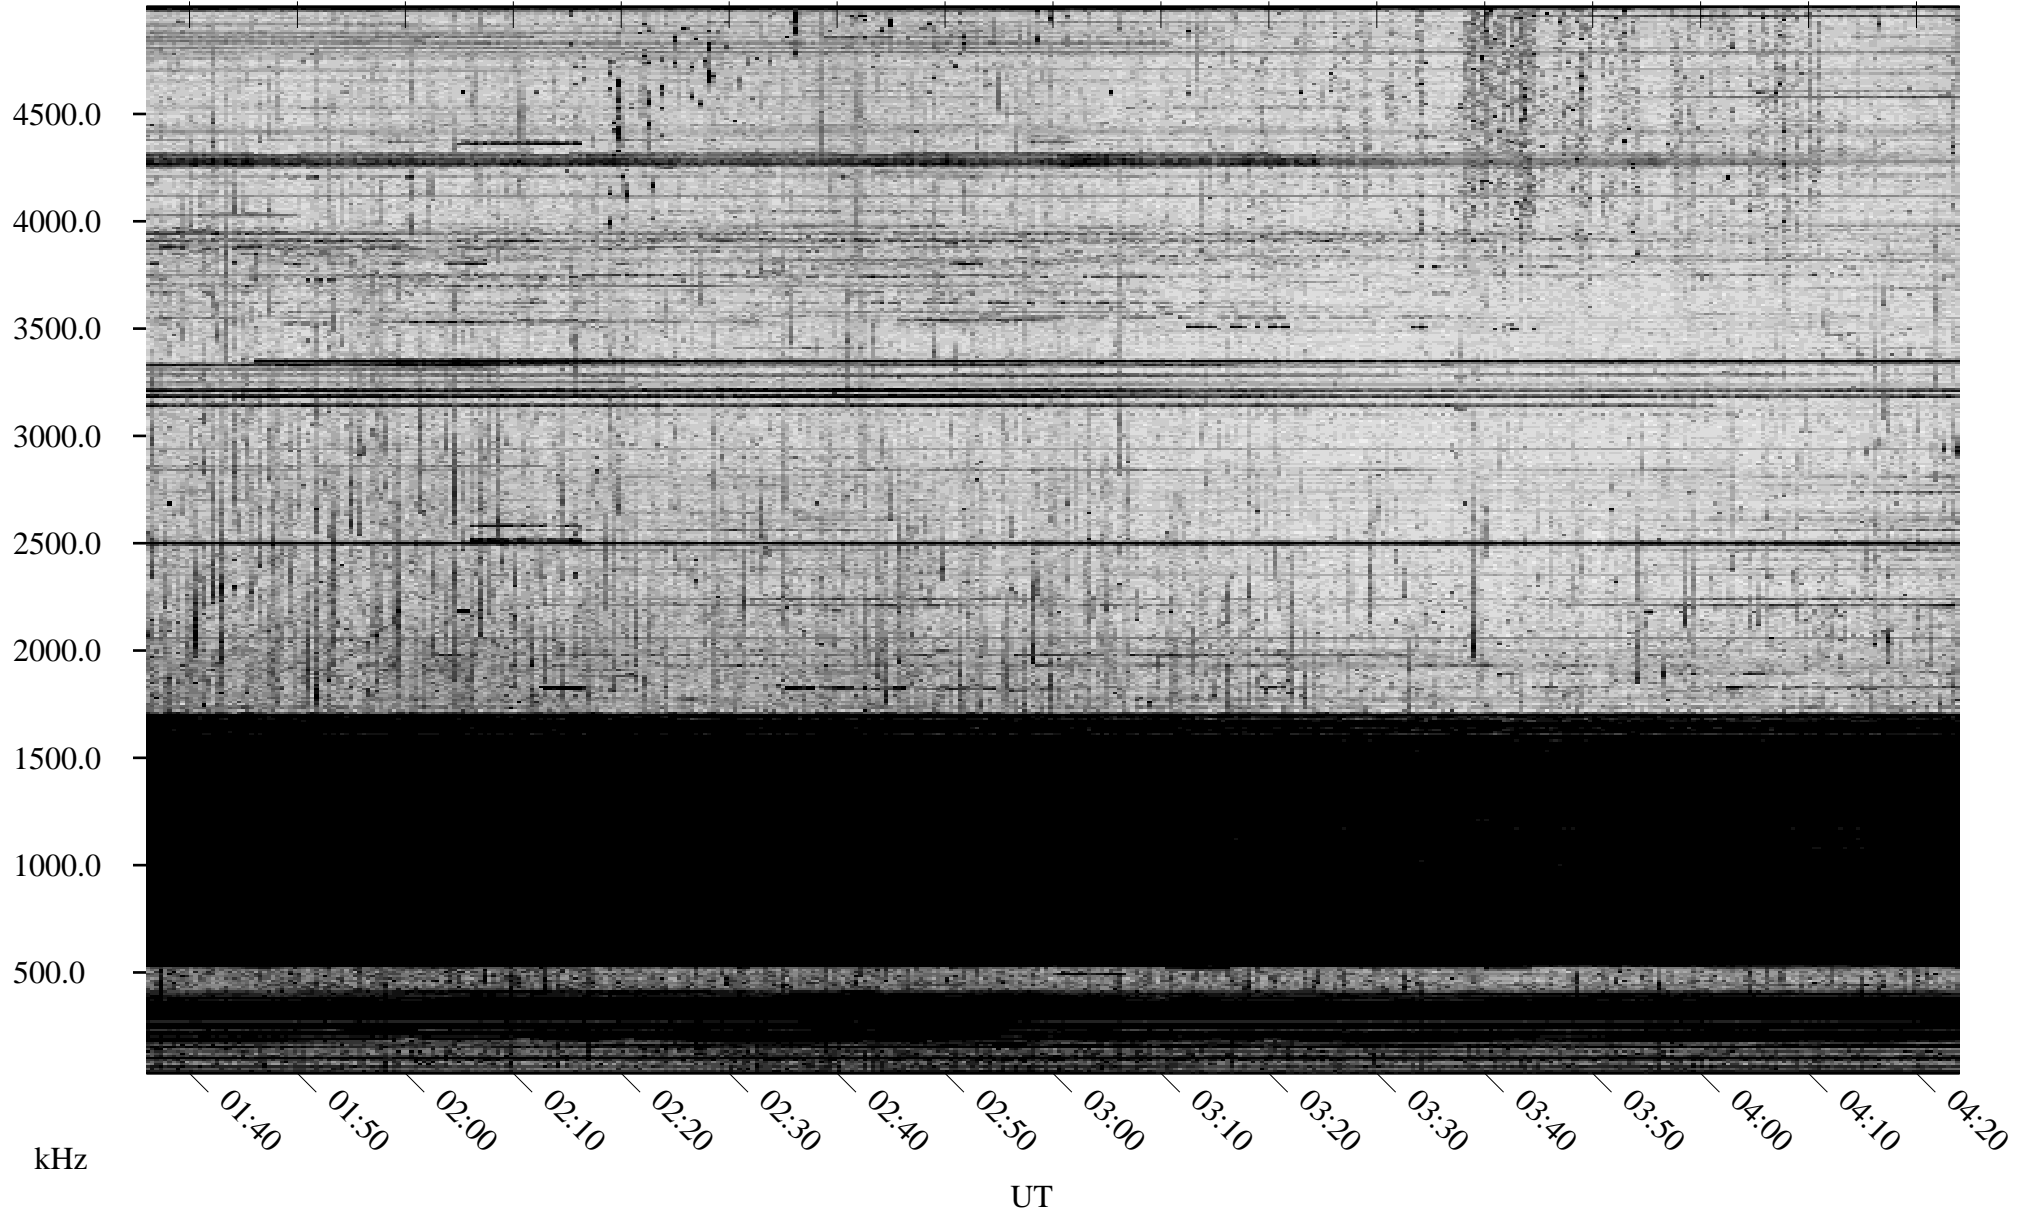

# 10/29/2009 Churchill, Manitoba

Linear Scale    Black = 161    White = 15

ch09302l.r00SUm max\_12

Page 1

# 10/29/2009 Churchill, Manitoba

Linear Scale    Black = 161    White = 15

ch09302l.r00SUm max\_12

Page 2

# 10/30/2009 Churchill, Manitoba

Linear Scale    Black = 161    White = 15

ch09302l.r00SUm max\_12

Page 3

# 10/30/2009 Churchill, Manitoba

Linear Scale    Black = 161    White = 15

ch09302l.r00SUm max\_12

Page 4