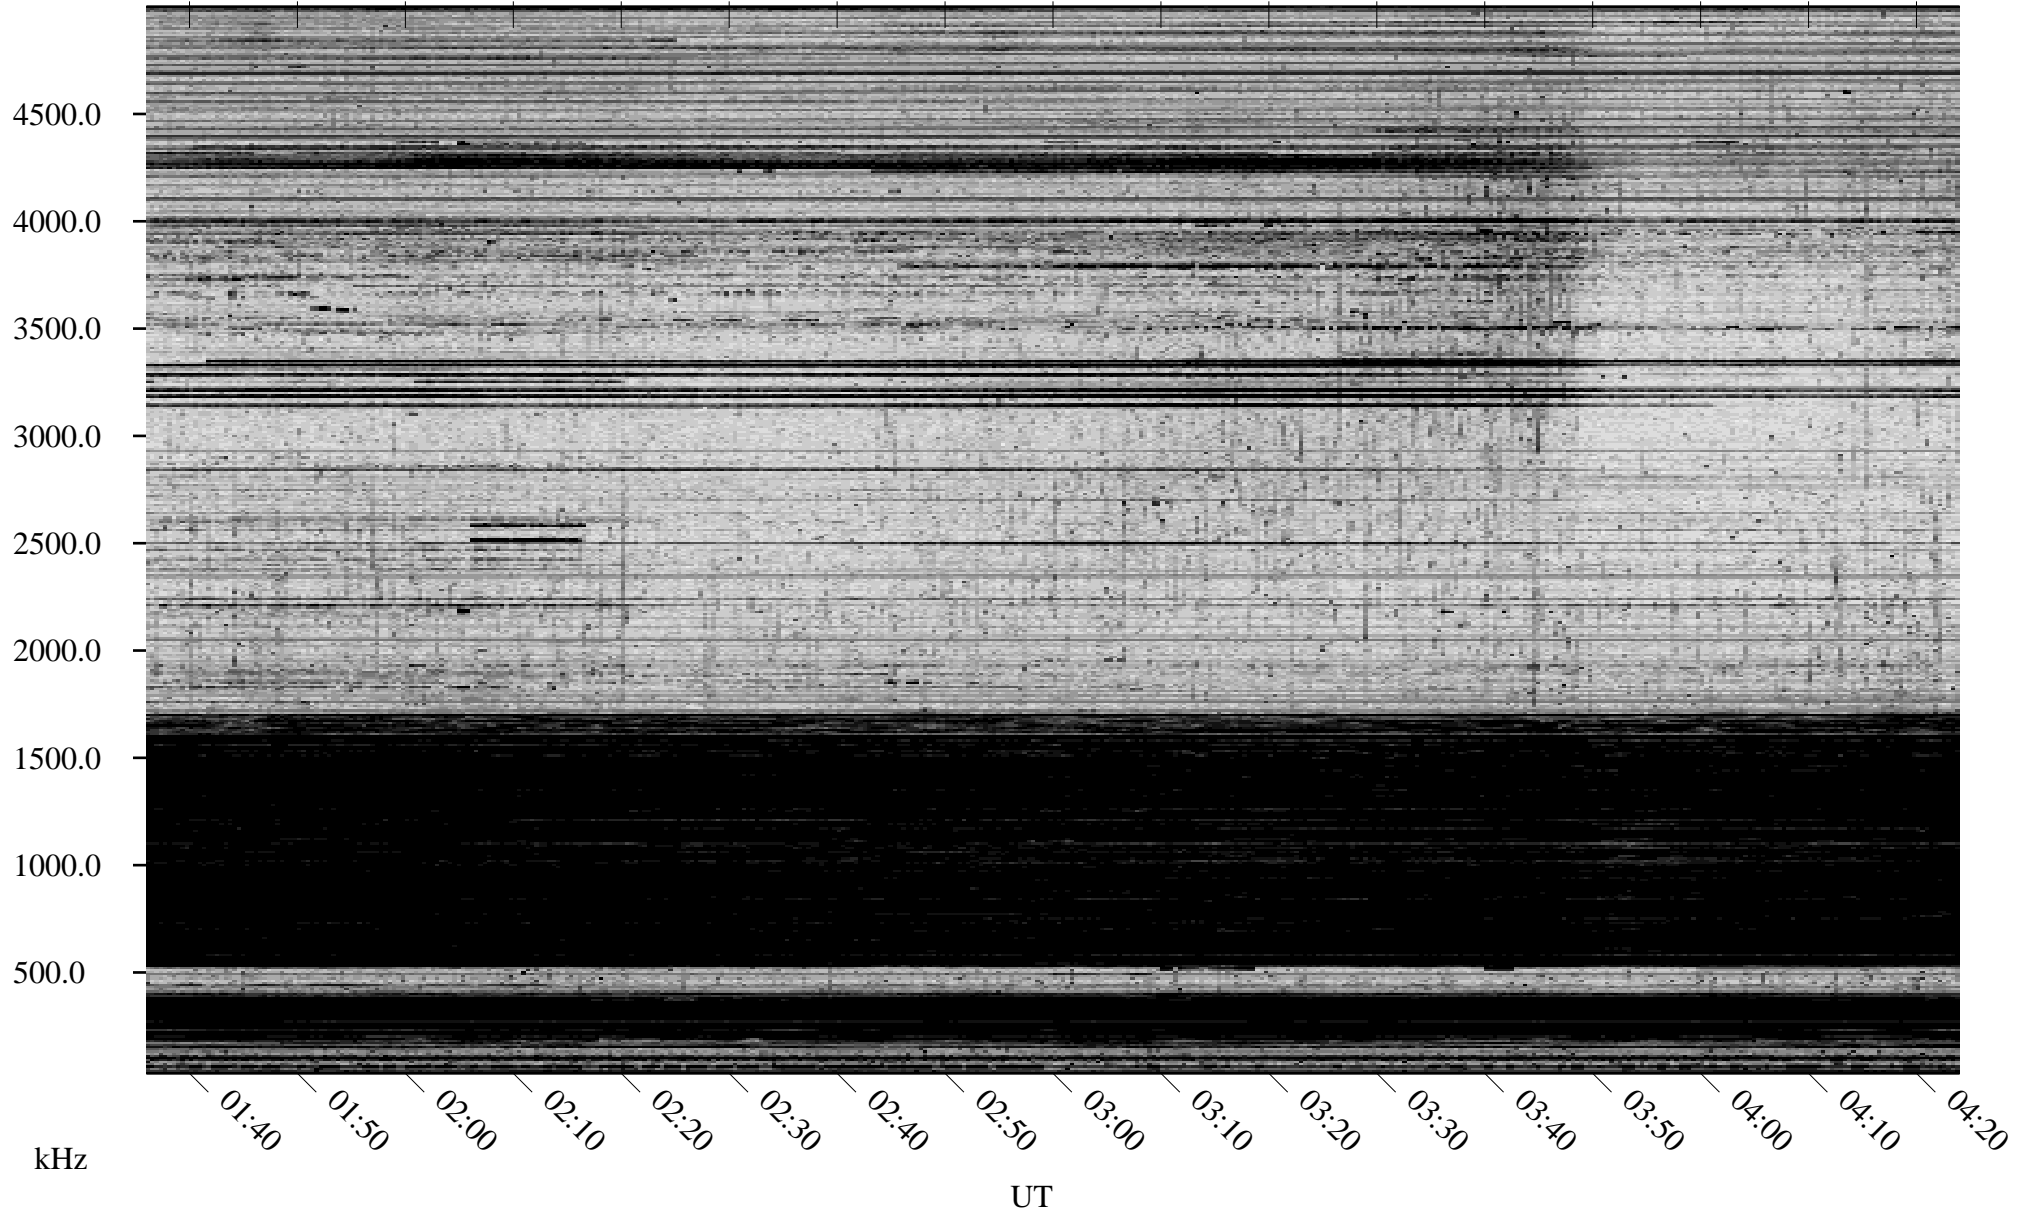

10/31/2009 Churchill, Manitoba

Linear Scale Black = 161 White = 15

ch09304l.r00SUm max_12

Page 1

10/31/2009 Churchill, Manitoba

Linear Scale Black = 161 White = 15

ch09304l.r00SUm max_12

Page 2

11/01/2009 Churchill, Manitoba

Linear Scale Black = 161 White = 15

ch09304l.r00SUm max_12

Page 3

11/01/2009 Churchill, Manitoba

Linear Scale Black = 161 White = 15

ch09304l.r00SUm max_12

Page 4

11/01/2009 Churchill, Manitoba

Linear Scale Black = 161 White = 15

ch09304l.r00SUm max_12

Page 5

11/01/2009 Churchill, Manitoba

Linear Scale Black = 161 White = 15

ch09304l.r00SUm max_12

Page 6

11/01/2009 Churchill, Manitoba

Linear Scale Black = 161 White = 15

ch09304l.r00SUm max_12

Page 7

11/01/2009 Churchill, Manitoba

Linear Scale Black = 161 White = 15

ch09304l.r00SUm max_12

Page 8