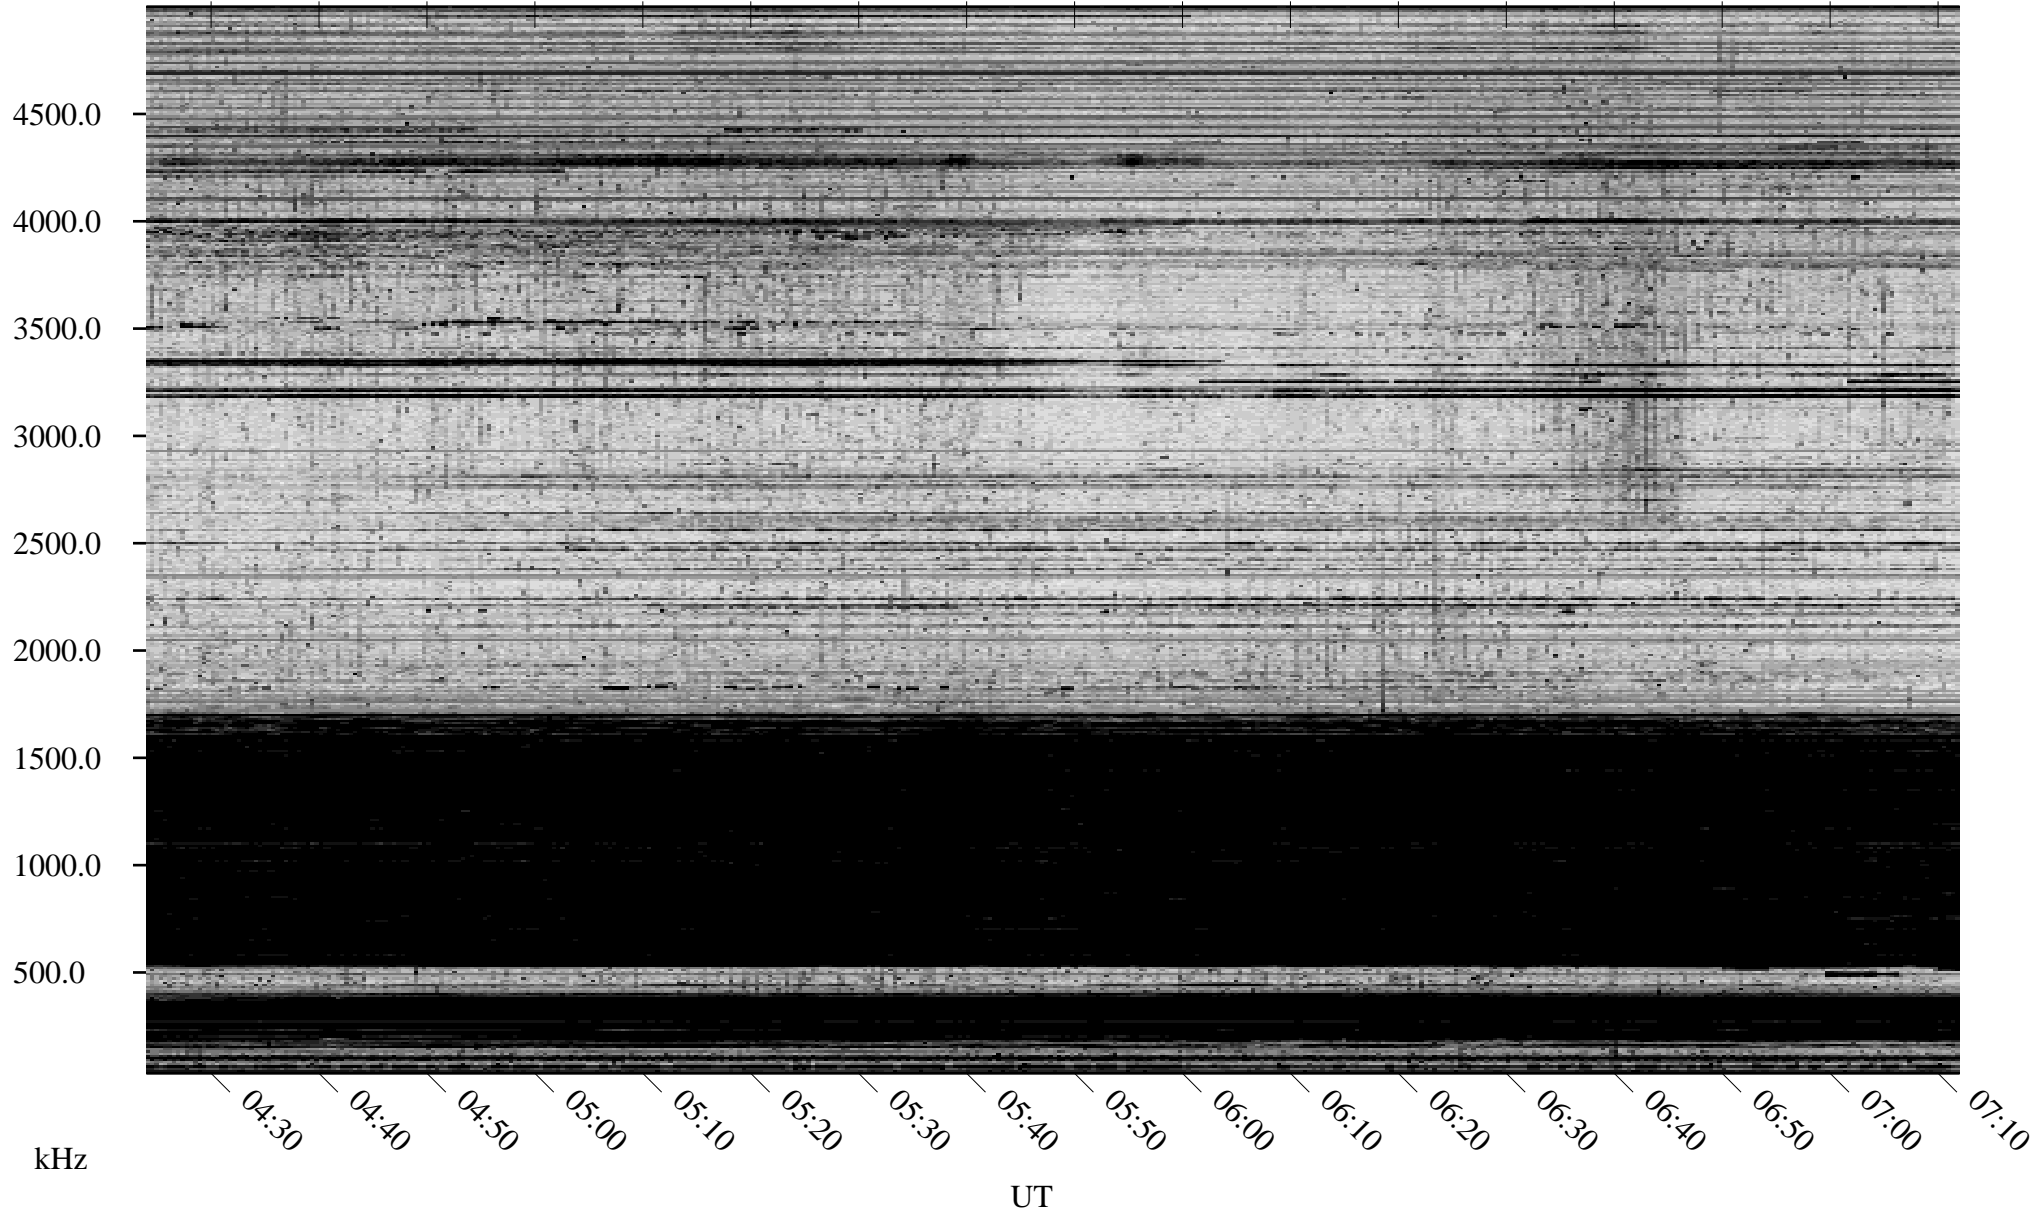

10/31/2009 Churchill, Manitoba

Linear Scale Black = 161 White = 15

ch09304l.r00SUm max_12

Page 1

10/31/2009 Churchill, Manitoba

Linear Scale Black = 161 White = 15

ch09304l.r00SUm max_12

Page 2

11/01/2009 Churchill, Manitoba

Linear Scale Black = 161 White = 15

ch09304l.r00SUm max_12

Page 3

11/01/2009 Churchill, Manitoba

Linear Scale Black = 161 White = 15

ch09304l.r00SUm max_12

Page 4

11/01/2009 Churchill, Manitoba

Linear Scale Black = 161 White = 15

ch09304l.r00SUm max_12

Page 5

11/01/2009 Churchill, Manitoba

Linear Scale Black = 161 White = 15

ch09304l.r00SUm max_12

Page 6

11/01/2009 Churchill, Manitoba

Linear Scale Black = 161 White = 15

ch09304l.r00SUm max_12

Page 7

11/01/2009 Churchill, Manitoba

Linear Scale Black = 161 White = 15

ch09304l.r00SUm max_12

Page 8