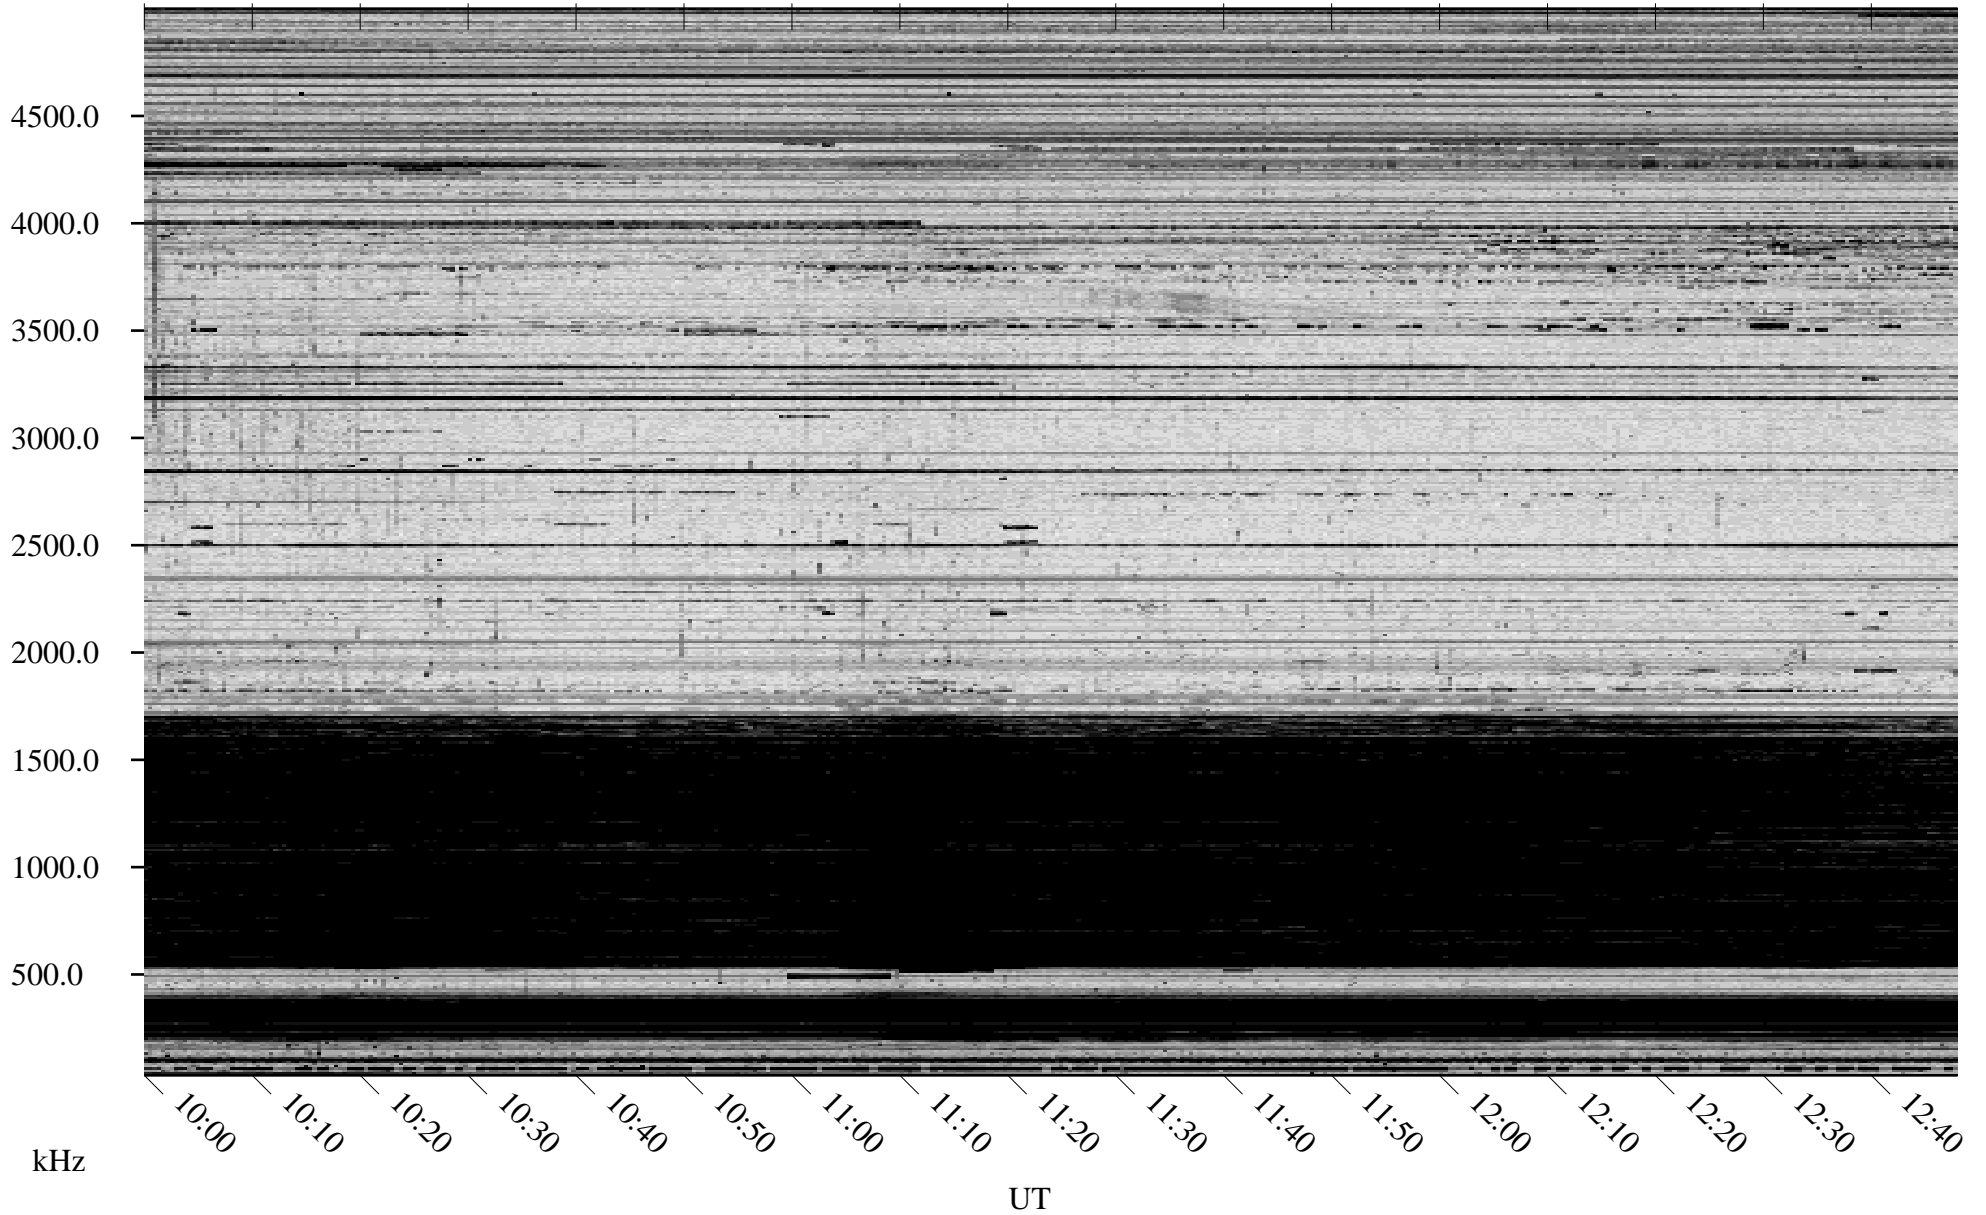

10/31/2009 Churchill, Manitoba

Linear Scale Black = 161 White = 15

ch09304l.r00SUm max_12

Page 1

10/31/2009 Churchill, Manitoba

Linear Scale Black = 161 White = 15

ch09304l.r00SUm max_12

Page 2

11/01/2009 Churchill, Manitoba

Linear Scale Black = 161 White = 15

ch09304l.r00SUm max_12

Page 3

11/01/2009 Churchill, Manitoba

Linear Scale Black = 161 White = 15

ch09304l.r00SUm max_12

Page 4

11/01/2009 Churchill, Manitoba

Linear Scale Black = 161 White = 15

ch09304l.r00SUm max_12

Page 5

11/01/2009 Churchill, Manitoba

Linear Scale Black = 161 White = 15

ch09304l.r00SUm max_12

Page 6

11/01/2009 Churchill, Manitoba

Linear Scale Black = 161 White = 15

ch09304l.r00SUm max_12

Page 7

11/01/2009 Churchill, Manitoba

Linear Scale Black = 161 White = 15

ch09304l.r00SUm max_12

Page 8