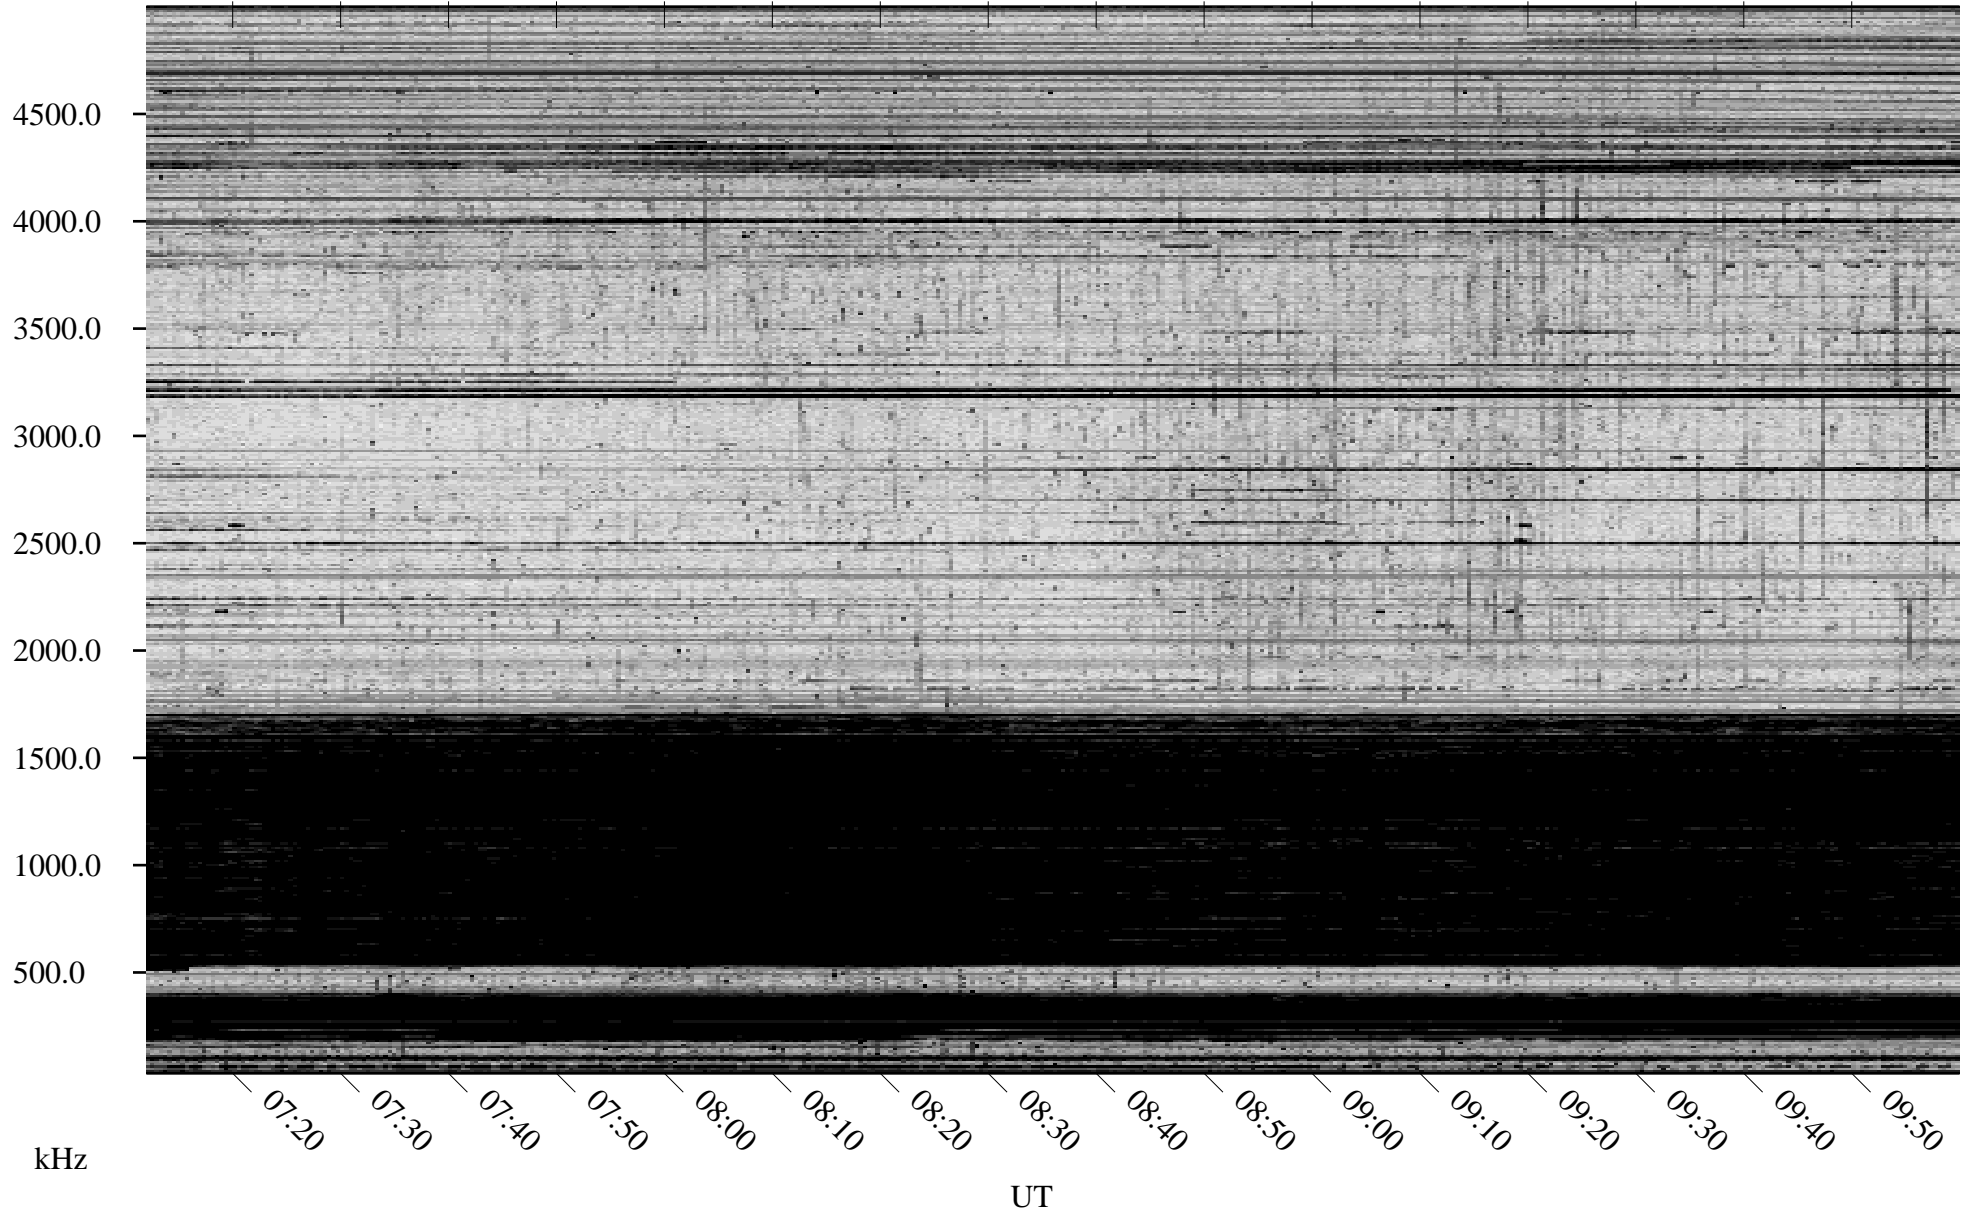

10/31/2009 Churchill, Manitoba

Linear Scale Black = 161 White = 15

ch09304l.r00SUm max_12

Page 1

10/31/2009 Churchill, Manitoba

Linear Scale Black = 161 White = 15

ch09304l.r00SUm max_12

Page 2

11/01/2009 Churchill, Manitoba

Linear Scale Black = 161 White = 15

ch09304l.r00SUm max_12

Page 3

11/01/2009 Churchill, Manitoba

Linear Scale Black = 161 White = 15

ch09304l.r00SUm max_12

Page 4

11/01/2009 Churchill, Manitoba

Linear Scale Black = 161 White = 15

ch09304l.r00SUm max_12

Page 5

11/01/2009 Churchill, Manitoba

Linear Scale Black = 161 White = 15

ch09304l.r00SUm max_12

Page 6

11/01/2009 Churchill, Manitoba

Linear Scale Black = 161 White = 15

ch09304l.r00SUm max_12

Page 7

11/01/2009 Churchill, Manitoba

Linear Scale Black = 161 White = 15

ch09304l.r00SUm max_12

Page 8