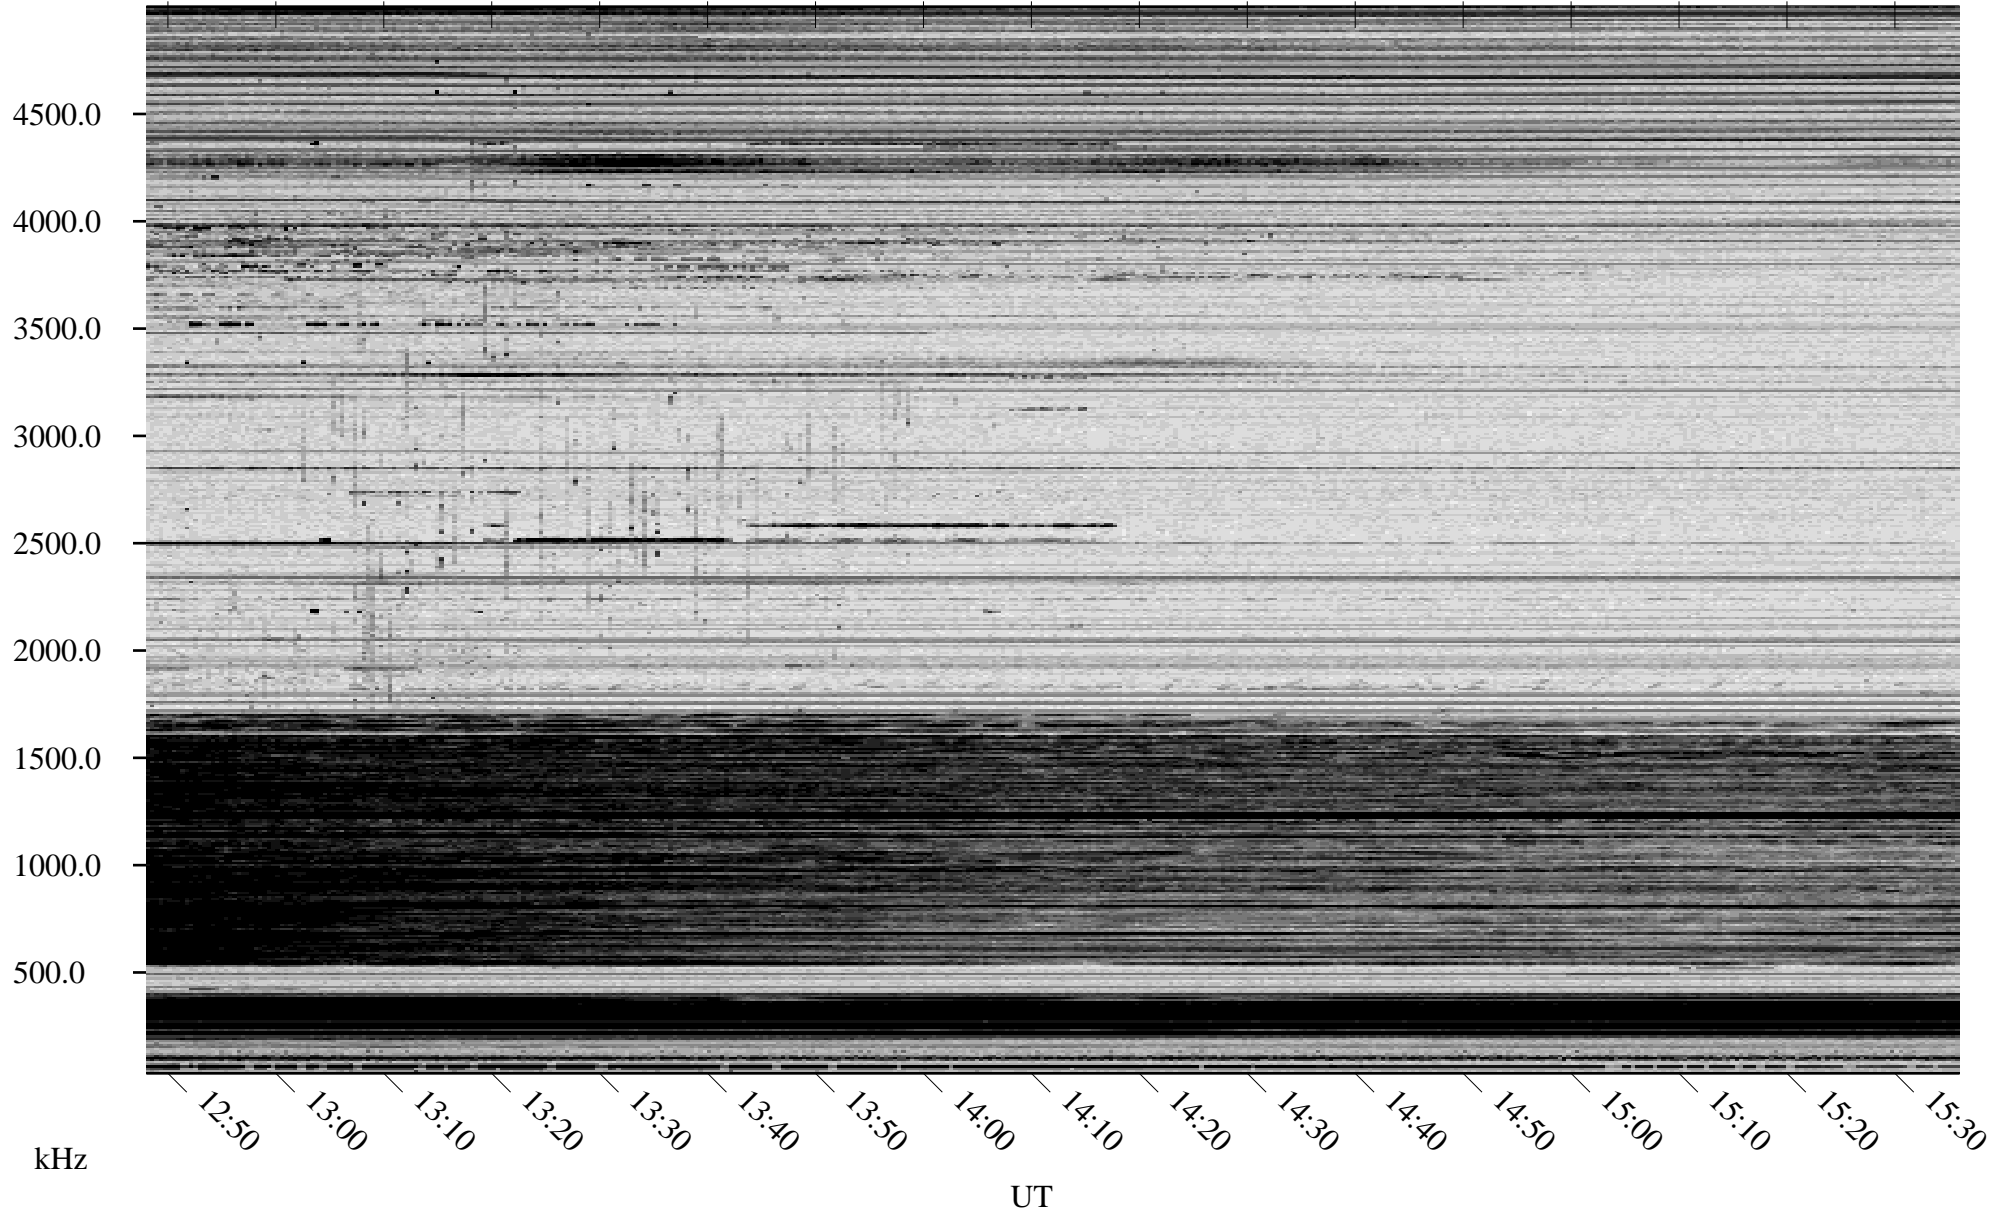

10/31/2009 Churchill, Manitoba

Linear Scale Black = 161 White = 15

ch09304l.r00SUm max_12

Page 1

10/31/2009 Churchill, Manitoba

Linear Scale Black = 161 White = 15

ch09304l.r00SUm max_12

Page 2

11/01/2009 Churchill, Manitoba

Linear Scale Black = 161 White = 15

ch09304l.r00SUm max_12

Page 3

11/01/2009 Churchill, Manitoba

Linear Scale Black = 161 White = 15

ch09304l.r00SUm max_12

Page 4

11/01/2009 Churchill, Manitoba

Linear Scale Black = 161 White = 15

ch09304l.r00SUm max_12

Page 5

11/01/2009 Churchill, Manitoba

Linear Scale Black = 161 White = 15

ch09304l.r00SUm max_12

Page 6

11/01/2009 Churchill, Manitoba

Linear Scale Black = 161 White = 15

ch09304l.r00SUm max_12

Page 7

11/01/2009 Churchill, Manitoba

Linear Scale Black = 161 White = 15

ch09304l.r00SUm max_12

Page 8