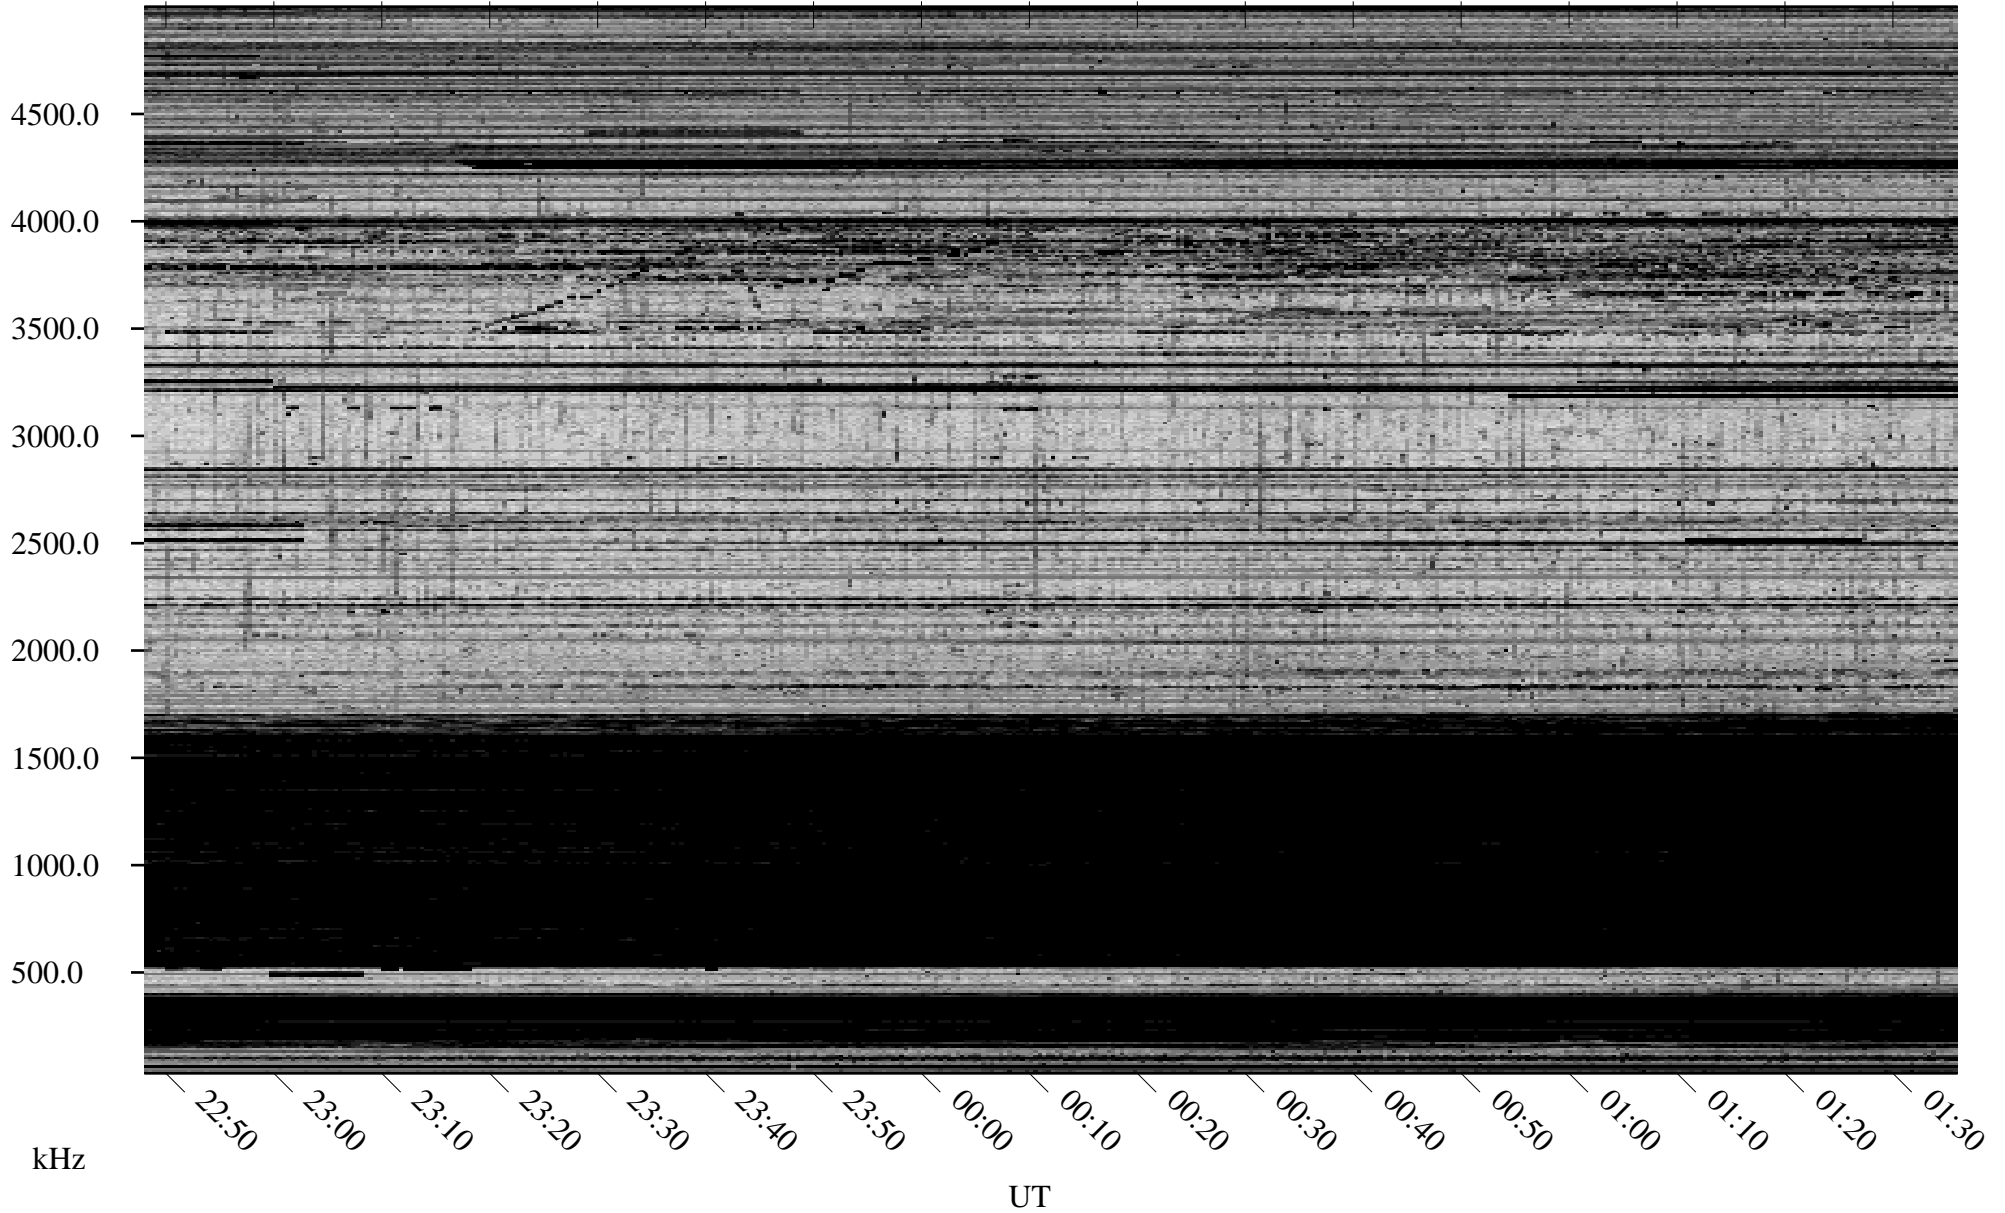

11/01/2009 Churchill, Manitoba

Linear Scale Black = 161 White = 15

ch093051.r00SUm max_12

Page 1

11/01/2009 Churchill, Manitoba

Linear Scale Black = 161 White = 15

ch093051.r00SUm max_12

Page 2

11/02/2009 Churchill, Manitoba

Linear Scale Black = 161 White = 15

ch093051.r00SUm max_12

Page 3

11/02/2009 Churchill, Manitoba

Linear Scale Black = 161 White = 15

ch093051.r00SUm max_12

Page 4

11/02/2009 Churchill, Manitoba

Linear Scale Black = 161 White = 15

ch093051.r00SUm max_12

Page 5

11/02/2009 Churchill, Manitoba

Linear Scale Black = 161 White = 15

ch093051.r00SUm max_12

Page 6

11/02/2009 Churchill, Manitoba

Linear Scale Black = 161 White = 15

ch093051.r00SUm max_12

Page 7

11/02/2009 Churchill, Manitoba

Linear Scale Black = 161 White = 15

ch093051.r00SUm max_12