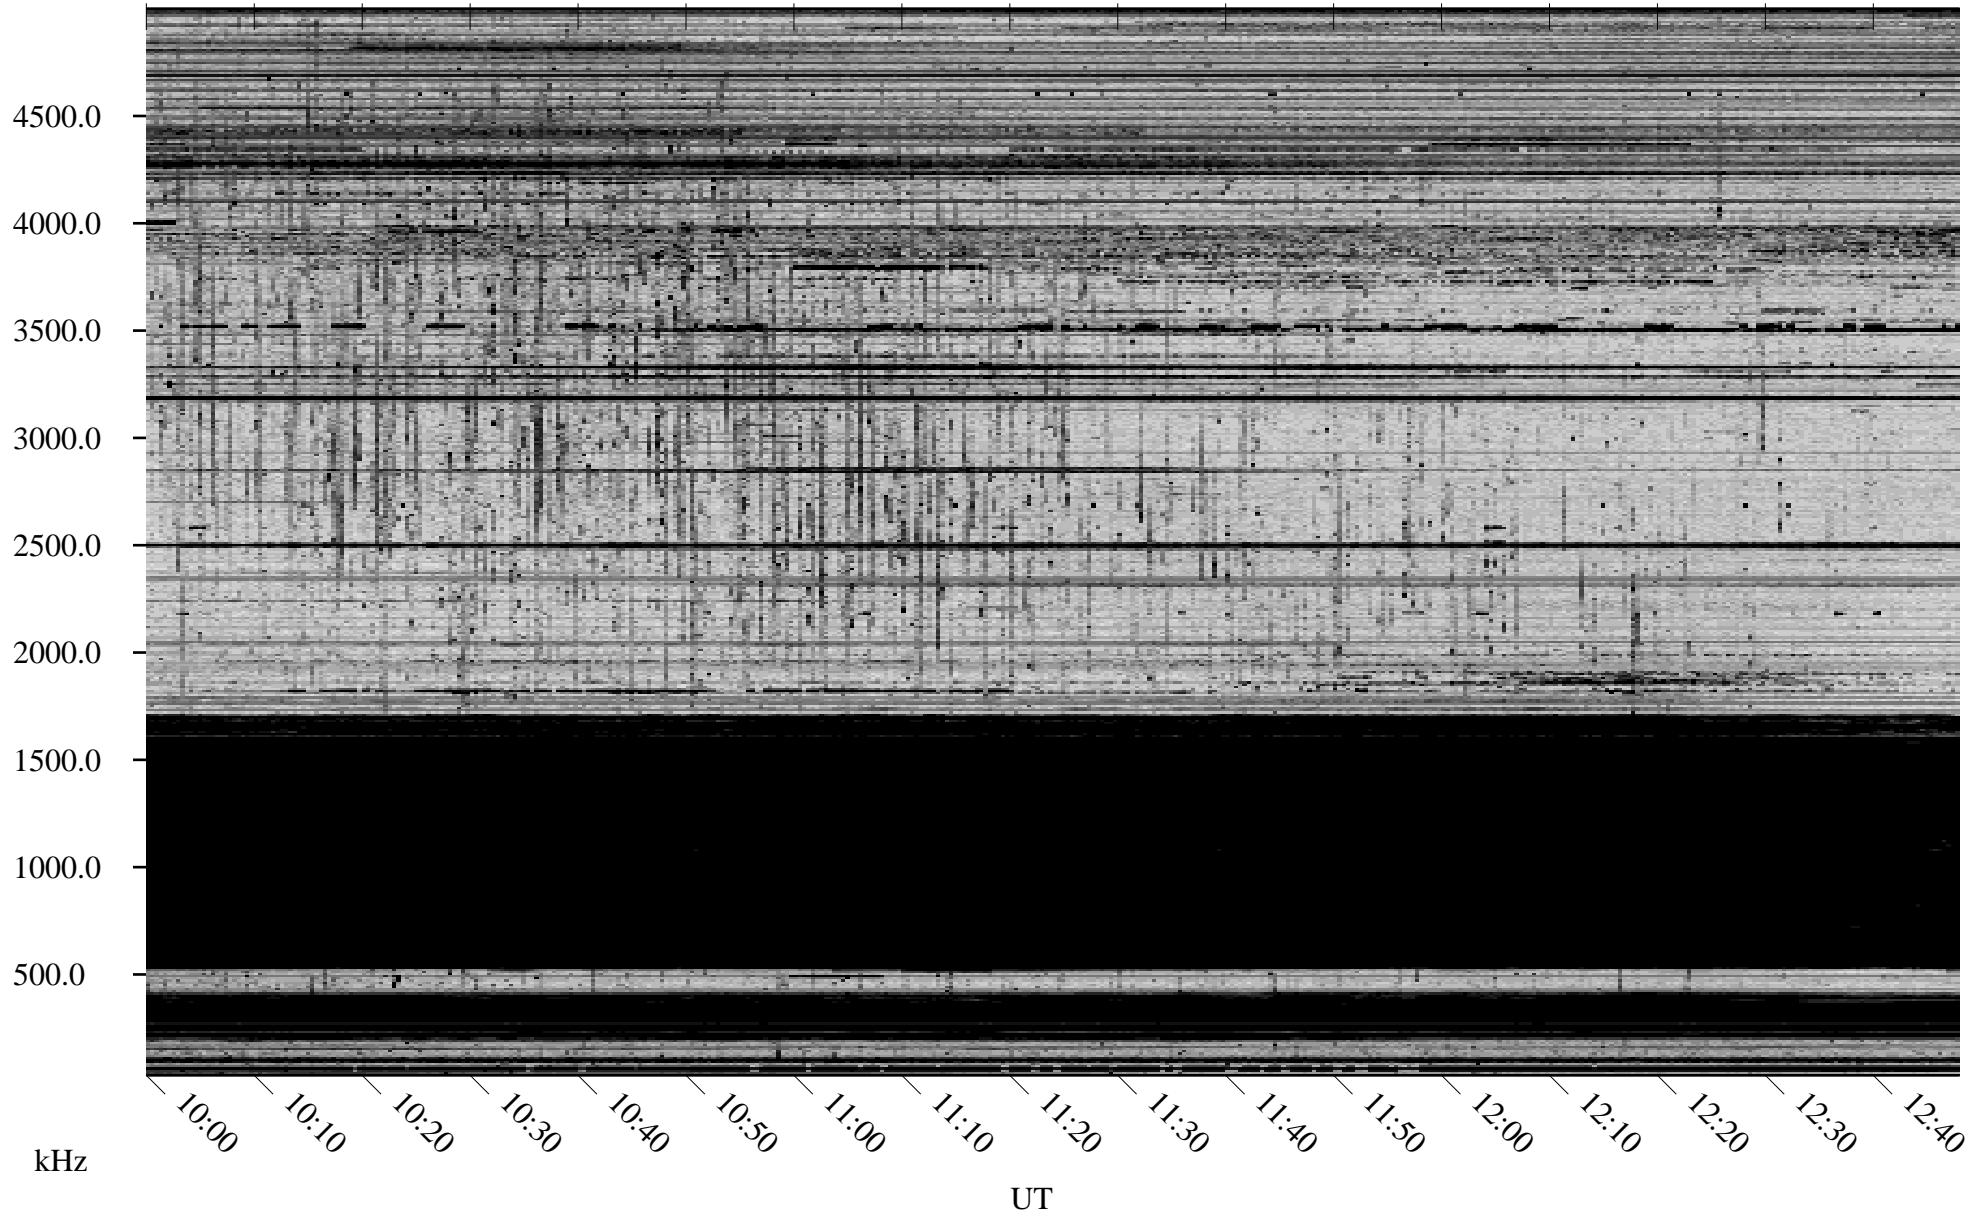

11/01/2009 Churchill, Manitoba

Linear Scale Black = 161 White = 15

ch093051.r00SUm max_12

Page 1

11/01/2009 Churchill, Manitoba

Linear Scale Black = 161 White = 15

ch093051.r00SUm max_12

Page 2

11/02/2009 Churchill, Manitoba

Linear Scale Black = 161 White = 15

ch093051.r00SUm max_12

Page 3

11/02/2009 Churchill, Manitoba

Linear Scale Black = 161 White = 15

ch093051.r00SUm max_12

Page 4

11/02/2009 Churchill, Manitoba

Linear Scale Black = 161 White = 15

ch093051.r00SUm max_12

Page 5

11/02/2009 Churchill, Manitoba

Linear Scale Black = 161 White = 15

ch093051.r00SUm max_12

Page 6

11/02/2009 Churchill, Manitoba

Linear Scale Black = 161 White = 15

ch093051.r00SUm max_12

Page 7

11/02/2009 Churchill, Manitoba

Linear Scale Black = 161 White = 15

ch093051.r00SUm max_12