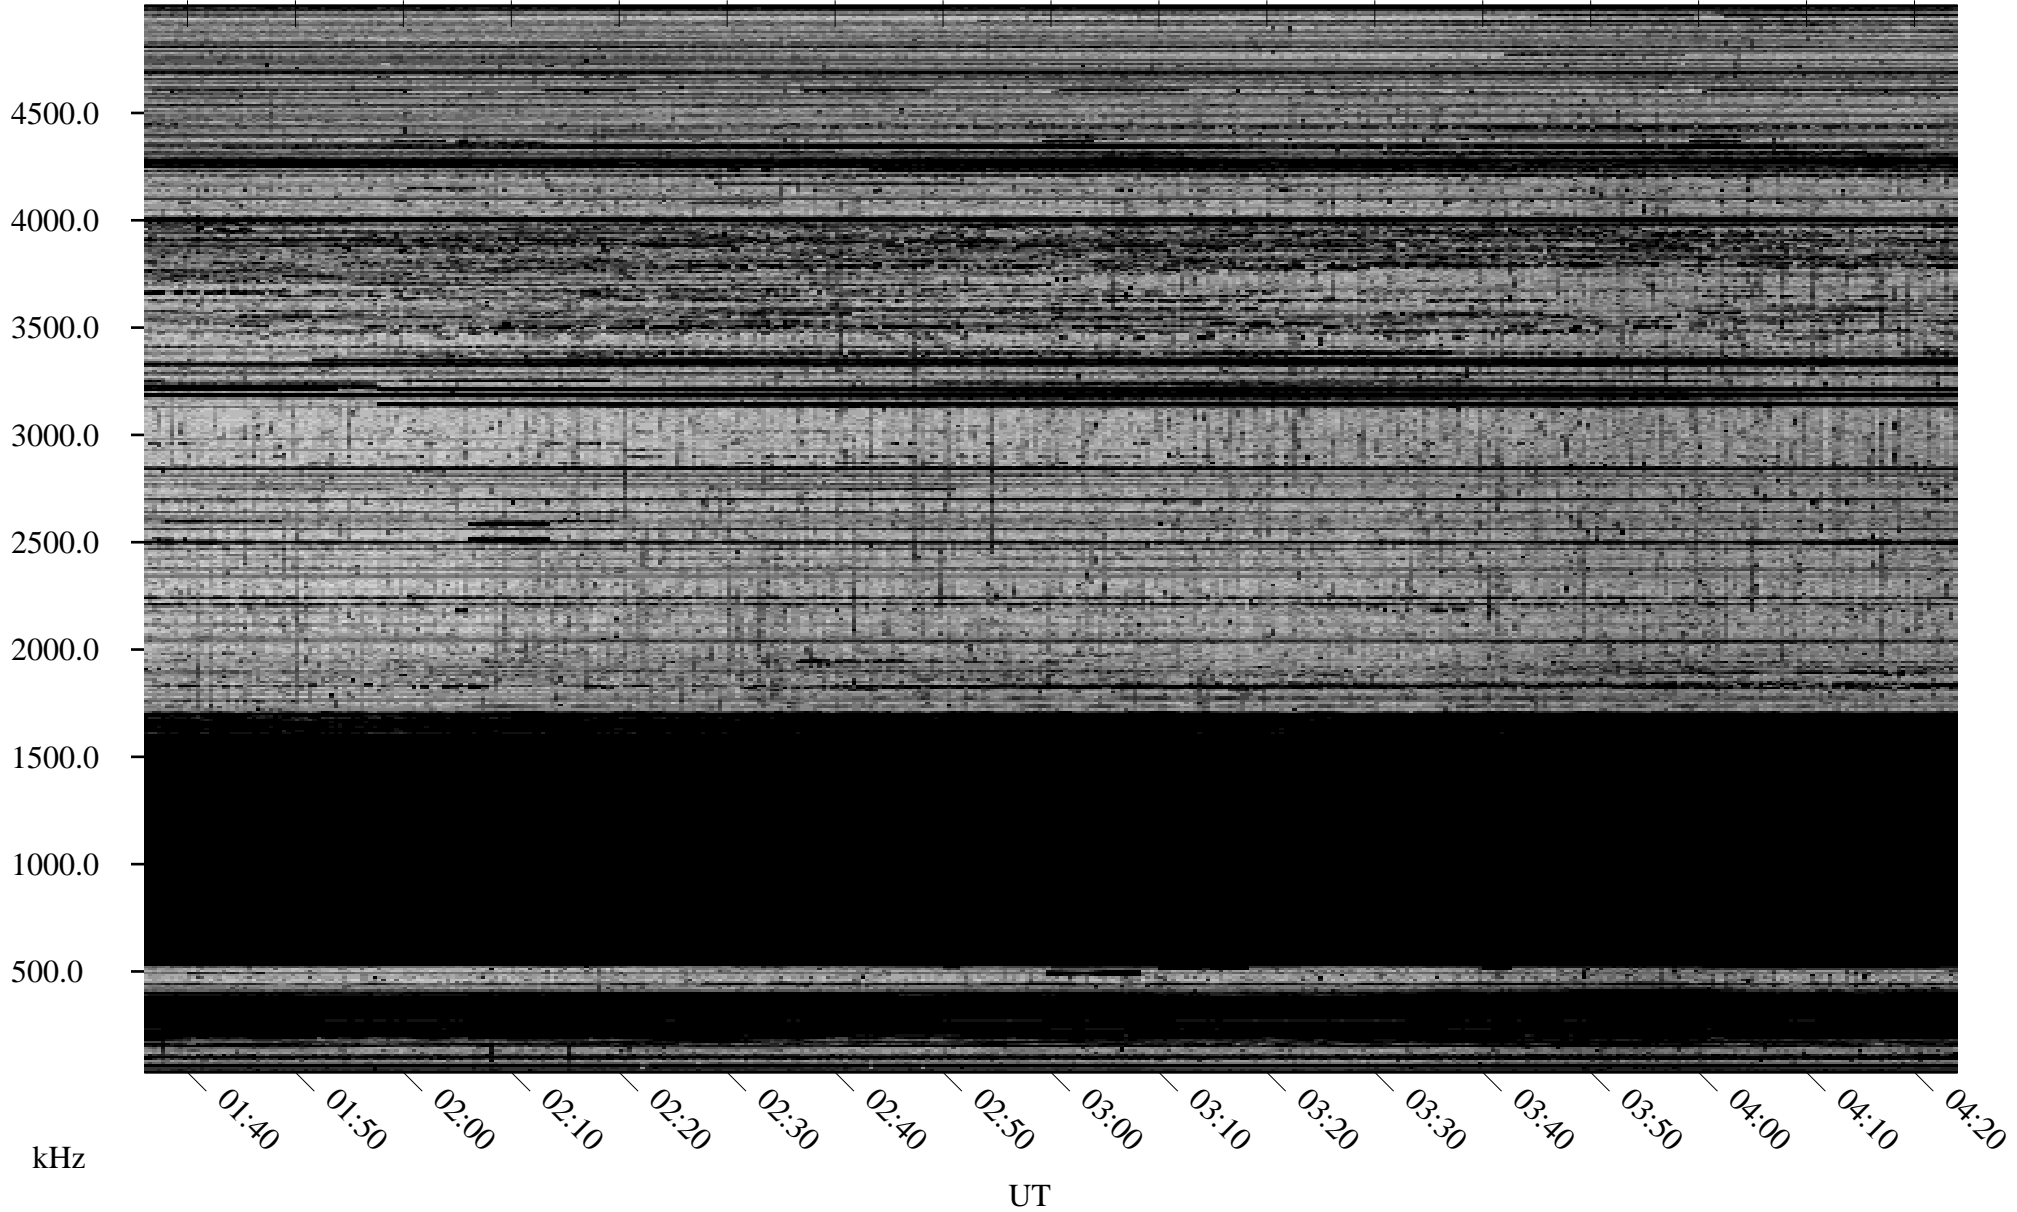

11/01/2009 Churchill, Manitoba

Linear Scale Black = 161 White = 15

ch093051.r00SUm max_12

Page 1

11/01/2009 Churchill, Manitoba

Linear Scale Black = 161 White = 15

ch093051.r00SUm max_12

Page 2

11/02/2009 Churchill, Manitoba

Linear Scale Black = 161 White = 15

ch093051.r00SUm max_12

Page 3

11/02/2009 Churchill, Manitoba

Linear Scale Black = 161 White = 15

ch093051.r00SUm max_12

Page 4

11/02/2009 Churchill, Manitoba

Linear Scale Black = 161 White = 15

ch093051.r00SUm max_12

Page 5

11/02/2009 Churchill, Manitoba

Linear Scale Black = 161 White = 15

ch093051.r00SUm max_12

Page 6

11/02/2009 Churchill, Manitoba

Linear Scale Black = 161 White = 15

ch093051.r00SUm max_12

Page 7

11/02/2009 Churchill, Manitoba

Linear Scale Black = 161 White = 15

ch093051.r00SUm max_12