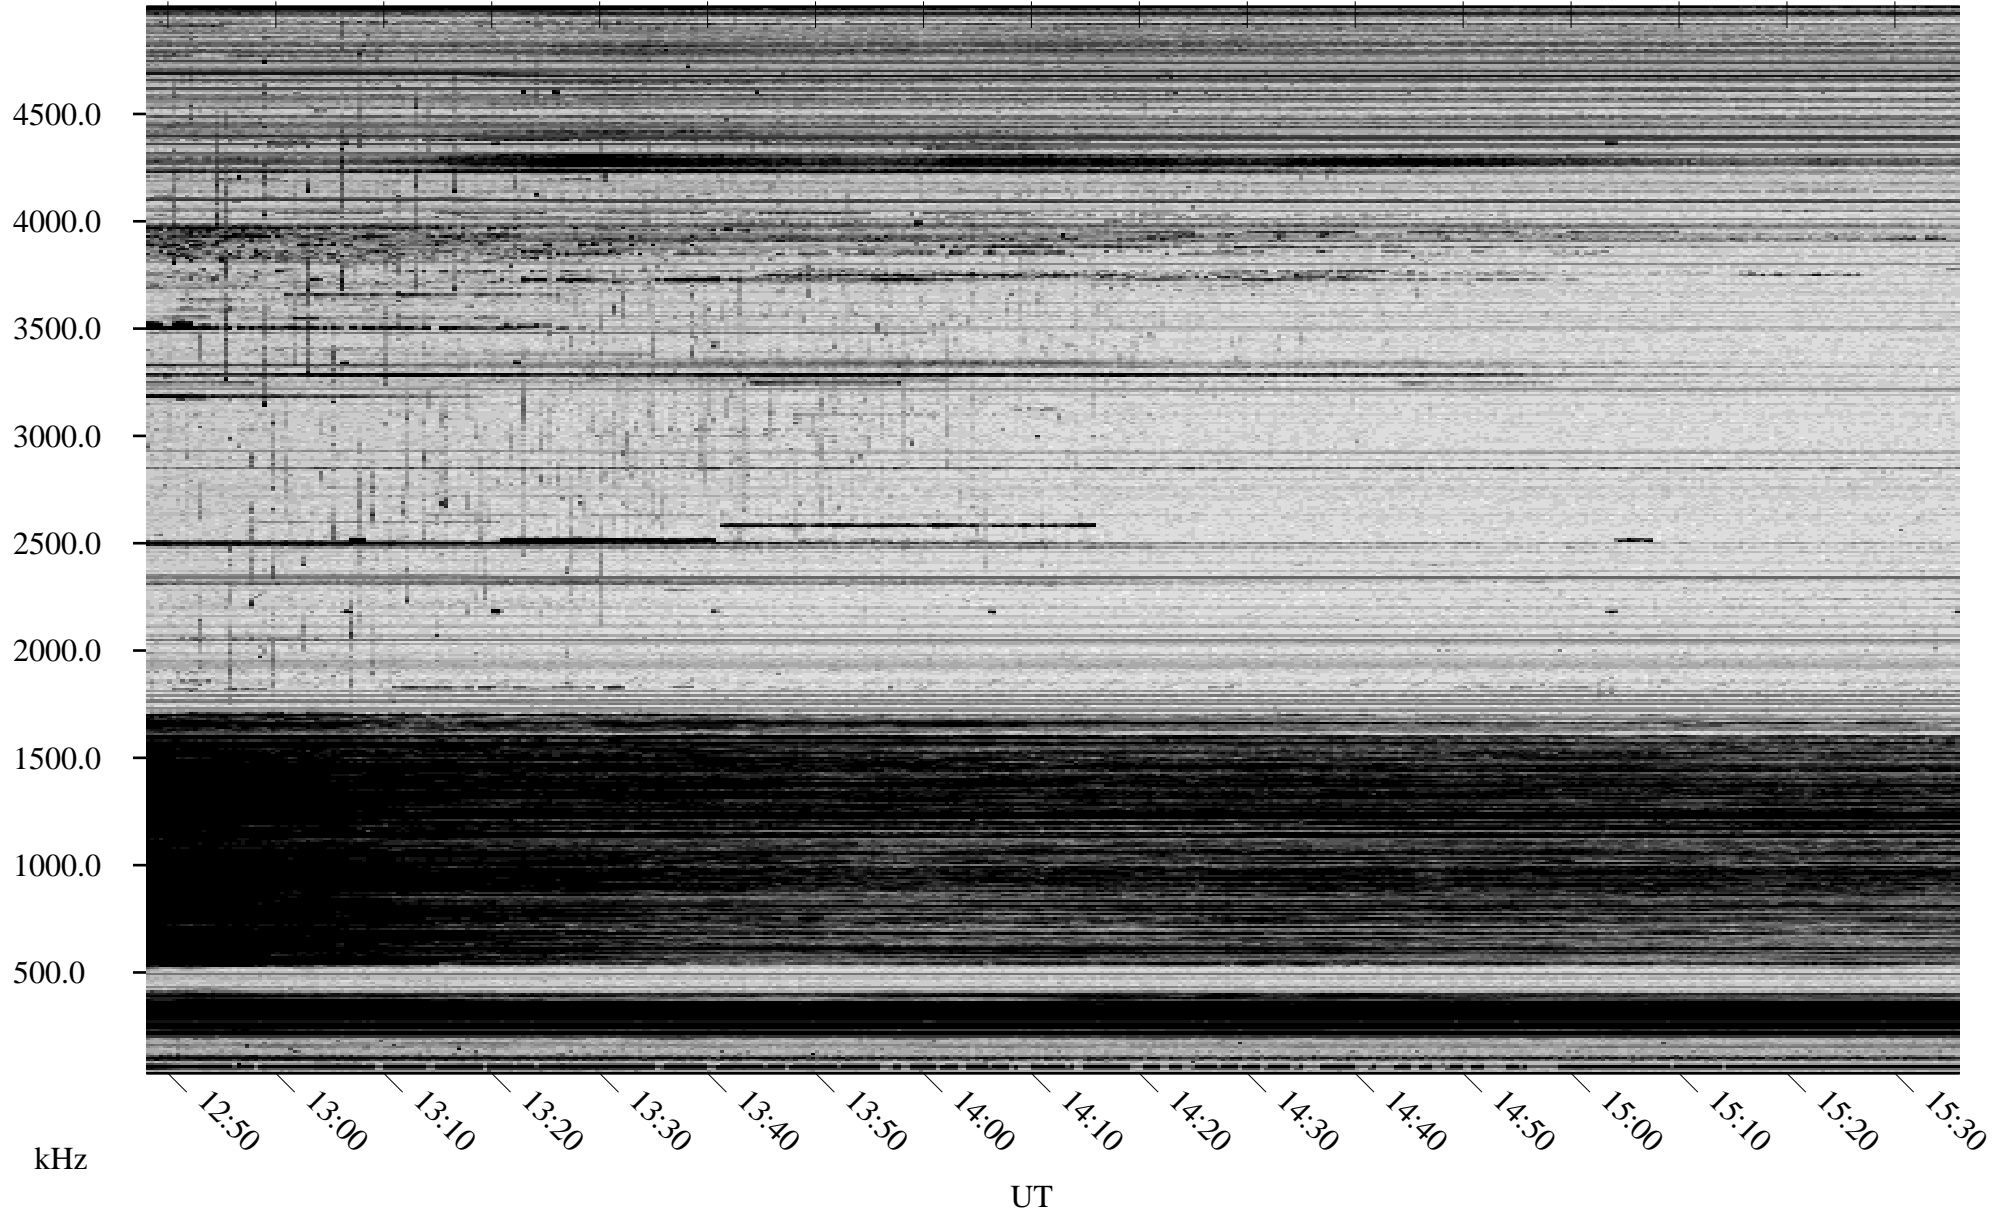

11/01/2009 Churchill, Manitoba

Linear Scale Black = 161 White = 15

ch093051.r00SUm max_12

Page 1

11/01/2009 Churchill, Manitoba

Linear Scale Black = 161 White = 15

ch093051.r00SUm max_12

Page 2

11/02/2009 Churchill, Manitoba

Linear Scale Black = 161 White = 15

ch093051.r00SUm max_12

Page 3

11/02/2009 Churchill, Manitoba

Linear Scale Black = 161 White = 15

ch093051.r00SUm max_12

Page 4

11/02/2009 Churchill, Manitoba

Linear Scale Black = 161 White = 15

ch093051.r00SUm max_12

Page 5

11/02/2009 Churchill, Manitoba

Linear Scale Black = 161 White = 15

ch093051.r00SUm max_12

Page 6

11/02/2009 Churchill, Manitoba

Linear Scale Black = 161 White = 15

ch093051.r00SUm max_12

Page 7

11/02/2009 Churchill, Manitoba

Linear Scale Black = 161 White = 15

ch093051.r00SUm max_12