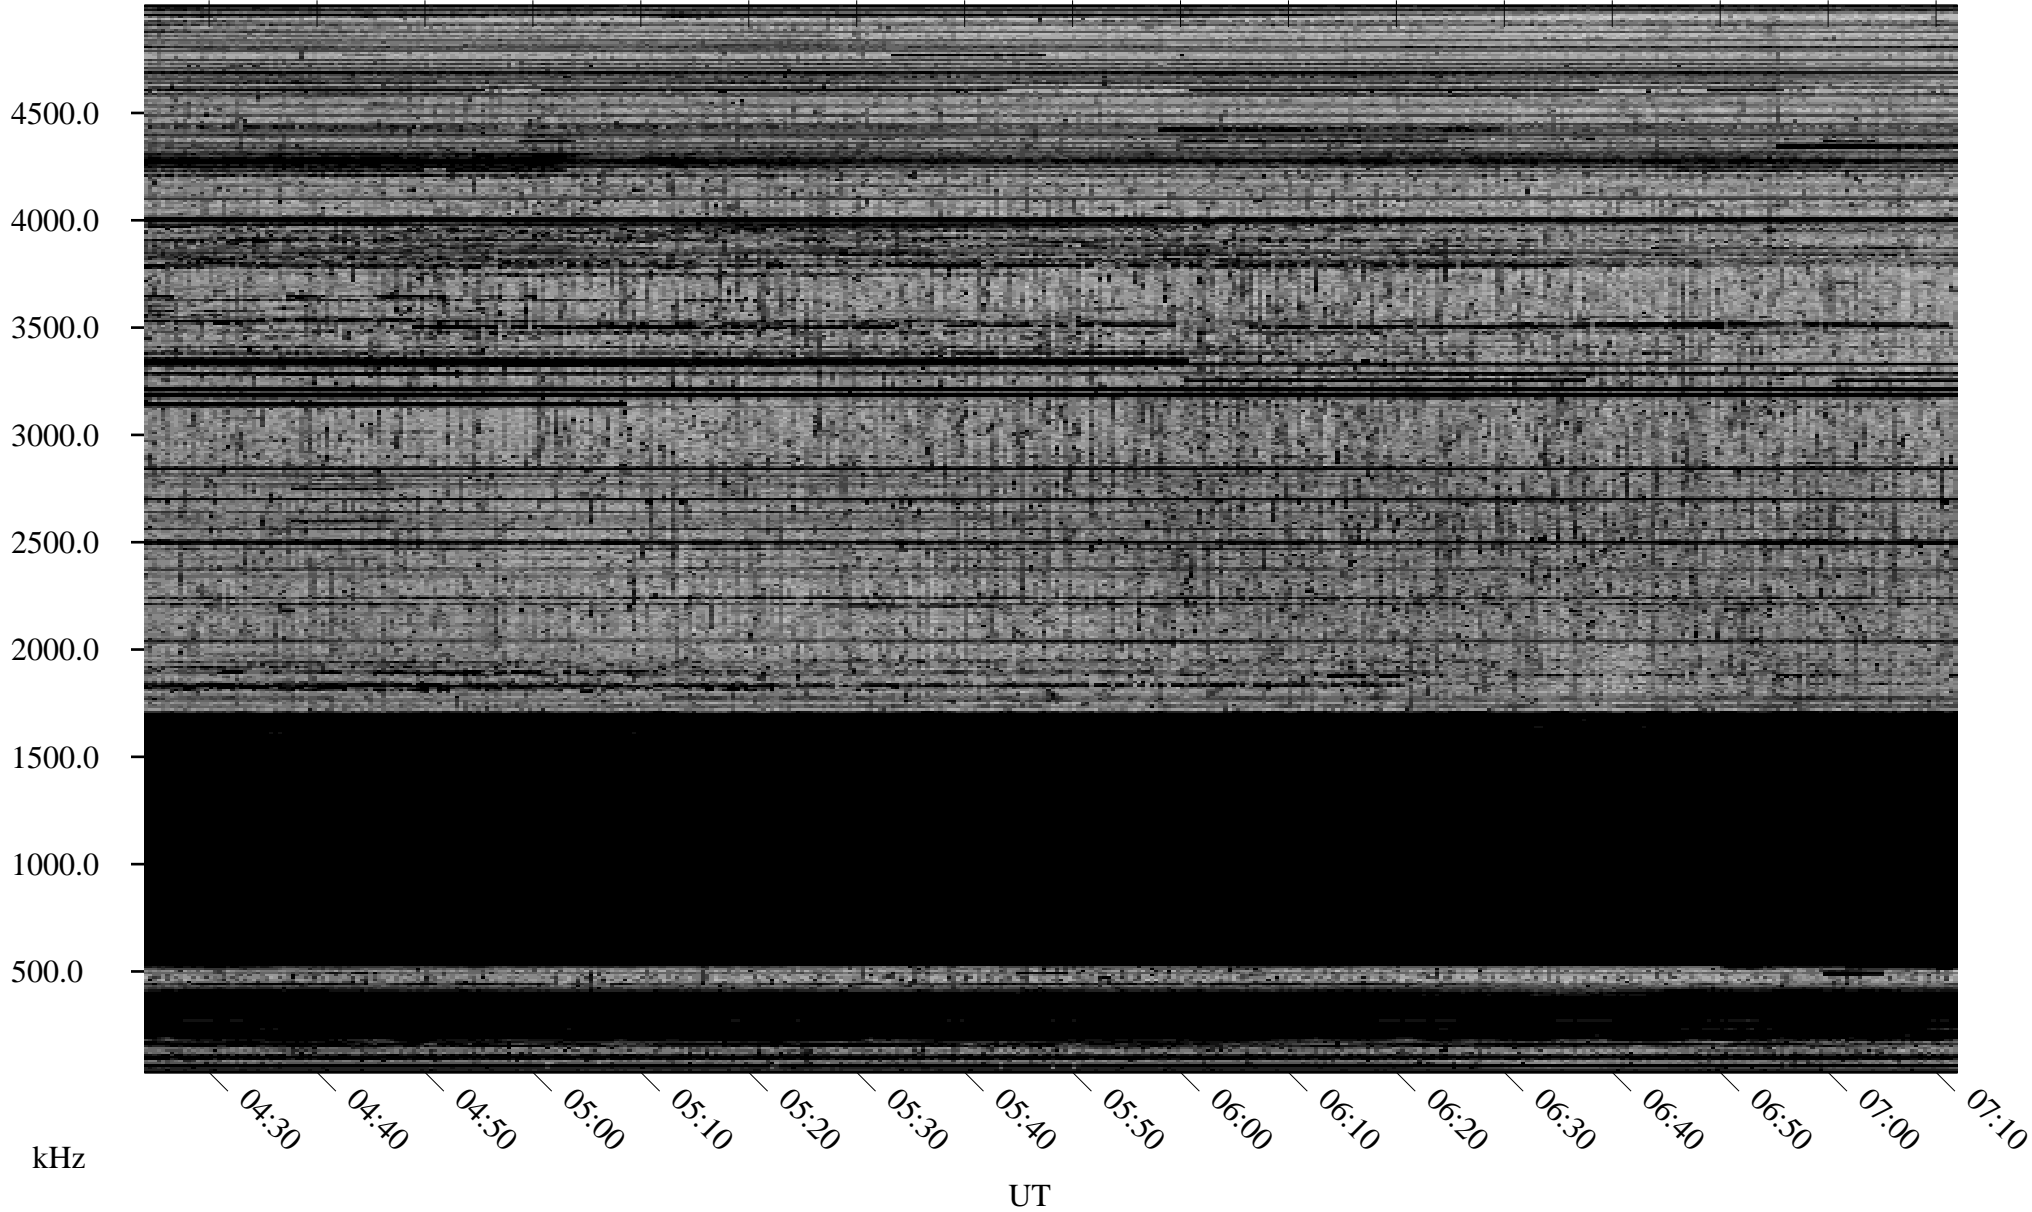

11/01/2009 Churchill, Manitoba

Linear Scale Black = 161 White = 15

ch093051.r00SUm max_12

Page 1

11/01/2009 Churchill, Manitoba

Linear Scale Black = 161 White = 15

ch093051.r00SUm max_12

Page 2

11/02/2009 Churchill, Manitoba

Linear Scale Black = 161 White = 15

ch093051.r00SUm max_12

Page 3

11/02/2009 Churchill, Manitoba

Linear Scale Black = 161 White = 15

ch093051.r00SUm max_12

Page 4

11/02/2009 Churchill, Manitoba

Linear Scale Black = 161 White = 15

ch093051.r00SUm max_12

Page 5

11/02/2009 Churchill, Manitoba

Linear Scale Black = 161 White = 15

ch093051.r00SUm max_12

Page 6

11/02/2009 Churchill, Manitoba

Linear Scale Black = 161 White = 15

ch093051.r00SUm max_12

Page 7

11/02/2009 Churchill, Manitoba

Linear Scale Black = 161 White = 15

ch093051.r00SUm max_12