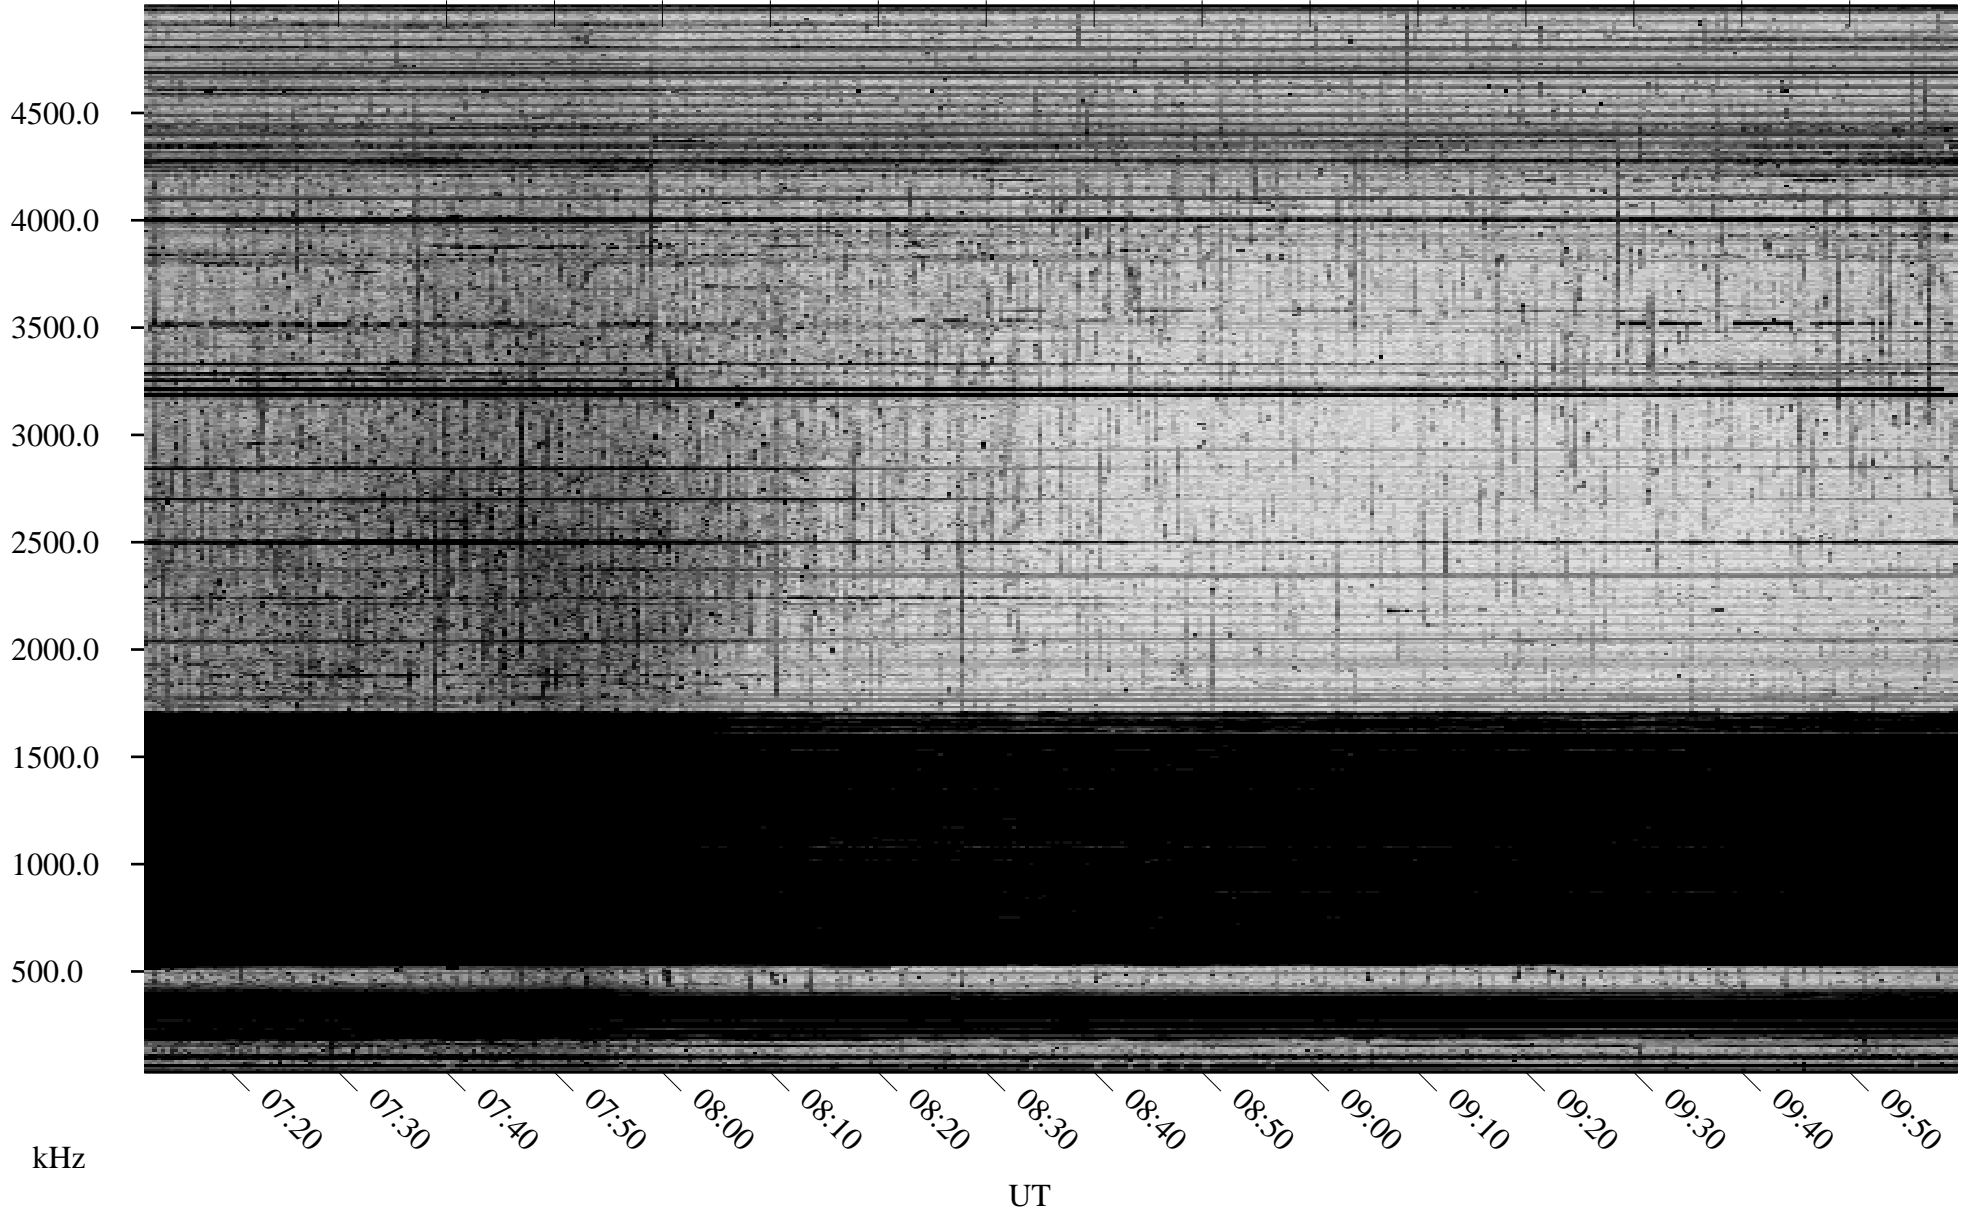

11/01/2009 Churchill, Manitoba

Linear Scale Black = 161 White = 15

ch093051.r00SUm max_12

Page 1

11/01/2009 Churchill, Manitoba

Linear Scale Black = 161 White = 15

ch093051.r00SUm max_12

Page 2

11/02/2009 Churchill, Manitoba

Linear Scale Black = 161 White = 15

ch093051.r00SUm max_12

Page 3

11/02/2009 Churchill, Manitoba

Linear Scale Black = 161 White = 15

ch093051.r00SUm max_12

Page 4

11/02/2009 Churchill, Manitoba

Linear Scale Black = 161 White = 15

ch093051.r00SUm max_12

Page 5

11/02/2009 Churchill, Manitoba

Linear Scale Black = 161 White = 15

ch093051.r00SUm max_12

Page 6

11/02/2009 Churchill, Manitoba

Linear Scale Black = 161 White = 15

ch093051.r00SUm max_12

Page 7

11/02/2009 Churchill, Manitoba

Linear Scale Black = 161 White = 15

ch093051.r00SUm max_12