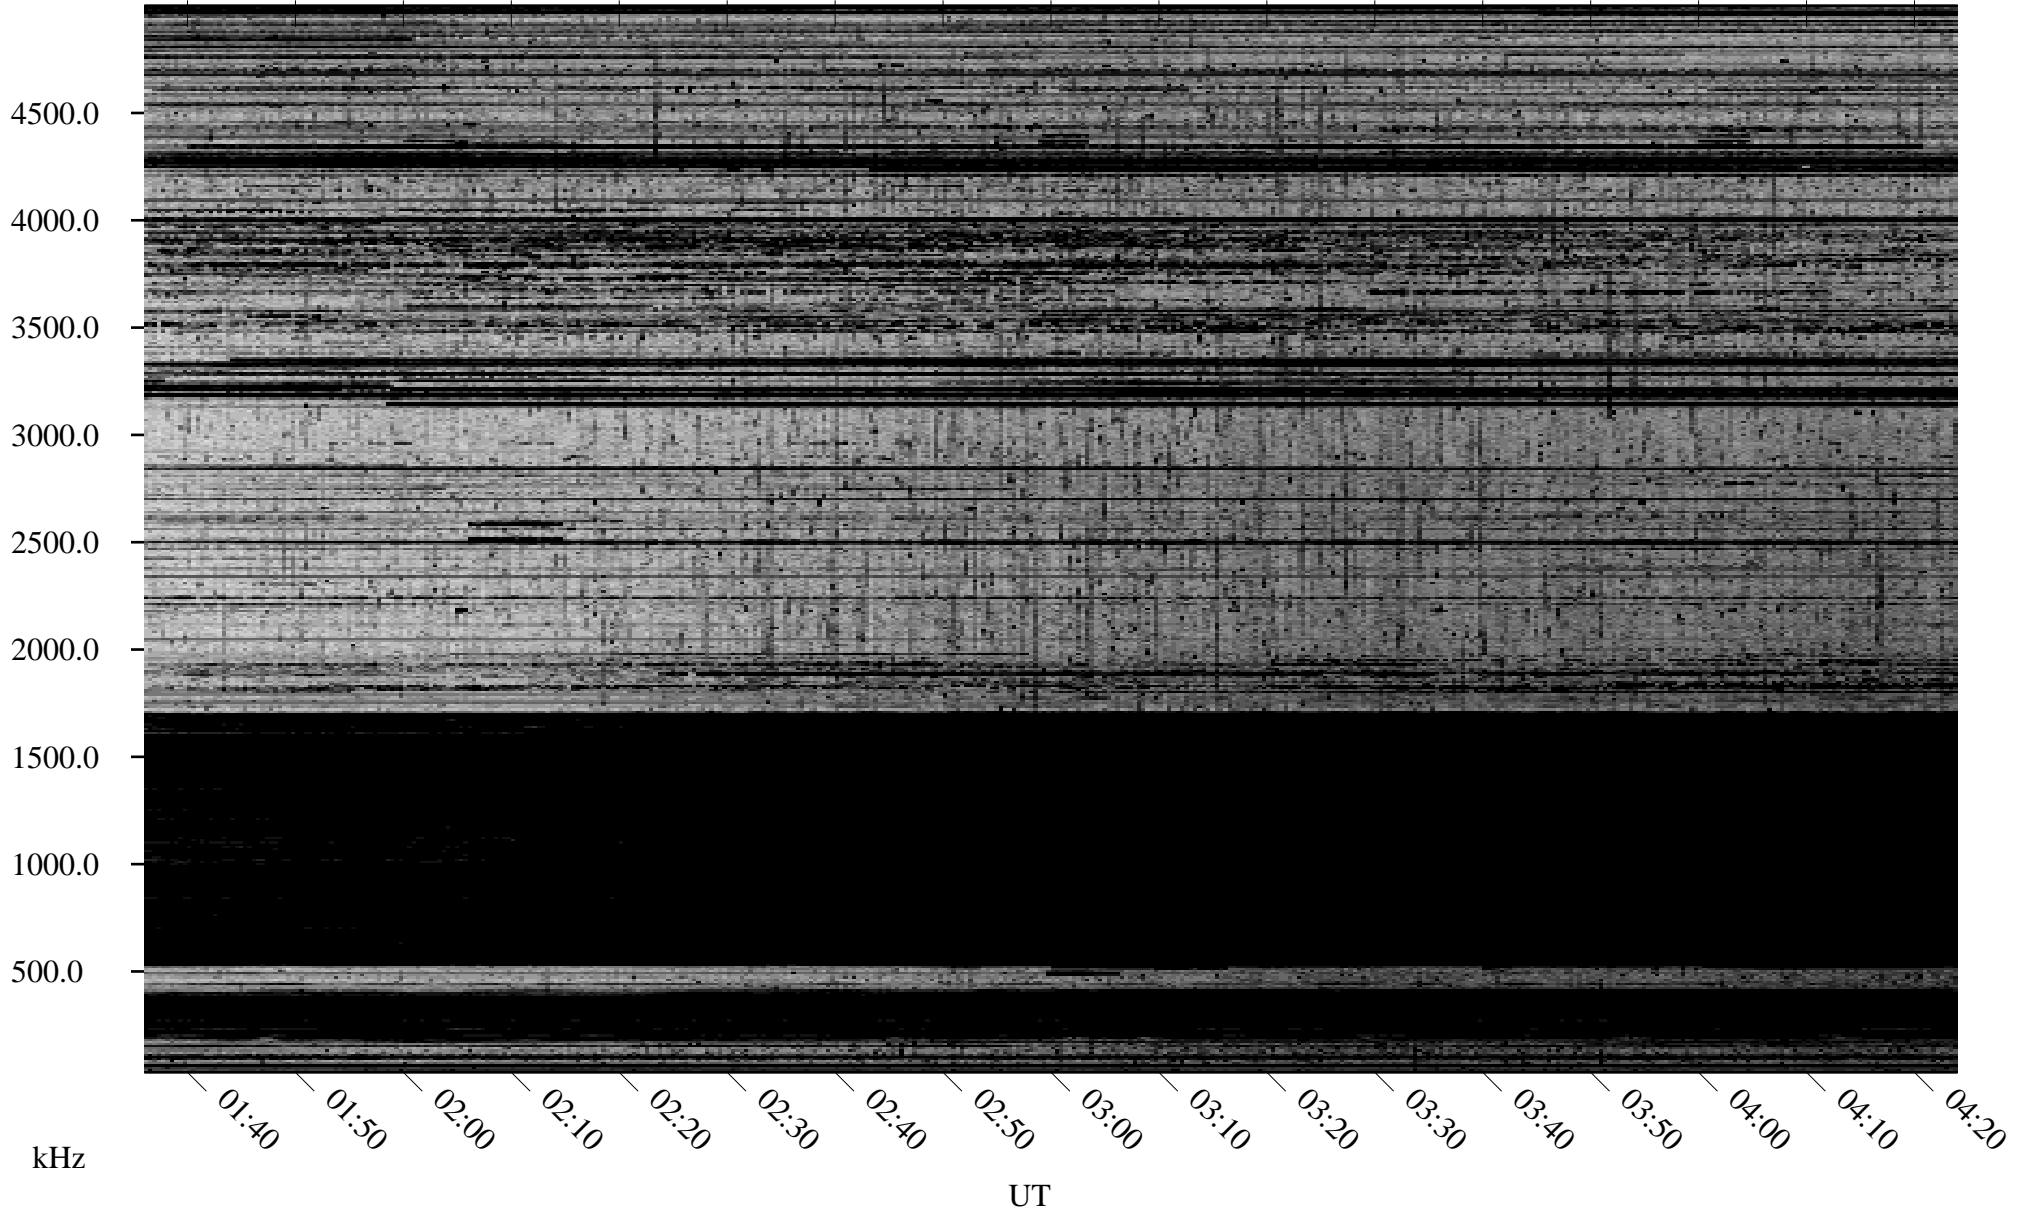

11/02/2009 Churchill, Manitoba

Linear Scale Black = 161 White = 15

ch09306l.r00SUm max_12

Page 1

11/02/2009 Churchill, Manitoba

Linear Scale Black = 161 White = 15

ch09306l.r00SUm max_12

Page 2

11/03/2009 Churchill, Manitoba

Linear Scale Black = 161 White = 15

ch09306l.r00SUm max_12

Page 3

11/03/2009 Churchill, Manitoba

Linear Scale Black = 161 White = 15

ch09306l.r00SUm max_12

Page 4

11/03/2009 Churchill, Manitoba

Linear Scale Black = 161 White = 15

ch09306l.r00SUm max_12

Page 5

11/03/2009 Churchill, Manitoba

Linear Scale Black = 161 White = 15

ch09306l.r00SUm max_12

Page 6

11/03/2009 Churchill, Manitoba

Linear Scale Black = 161 White = 15

ch09306l.r00SUm max_12

Page 7

11/03/2009 Churchill, Manitoba

Linear Scale Black = 161 White = 15

ch09306l.r00SUm max_12

Page 8