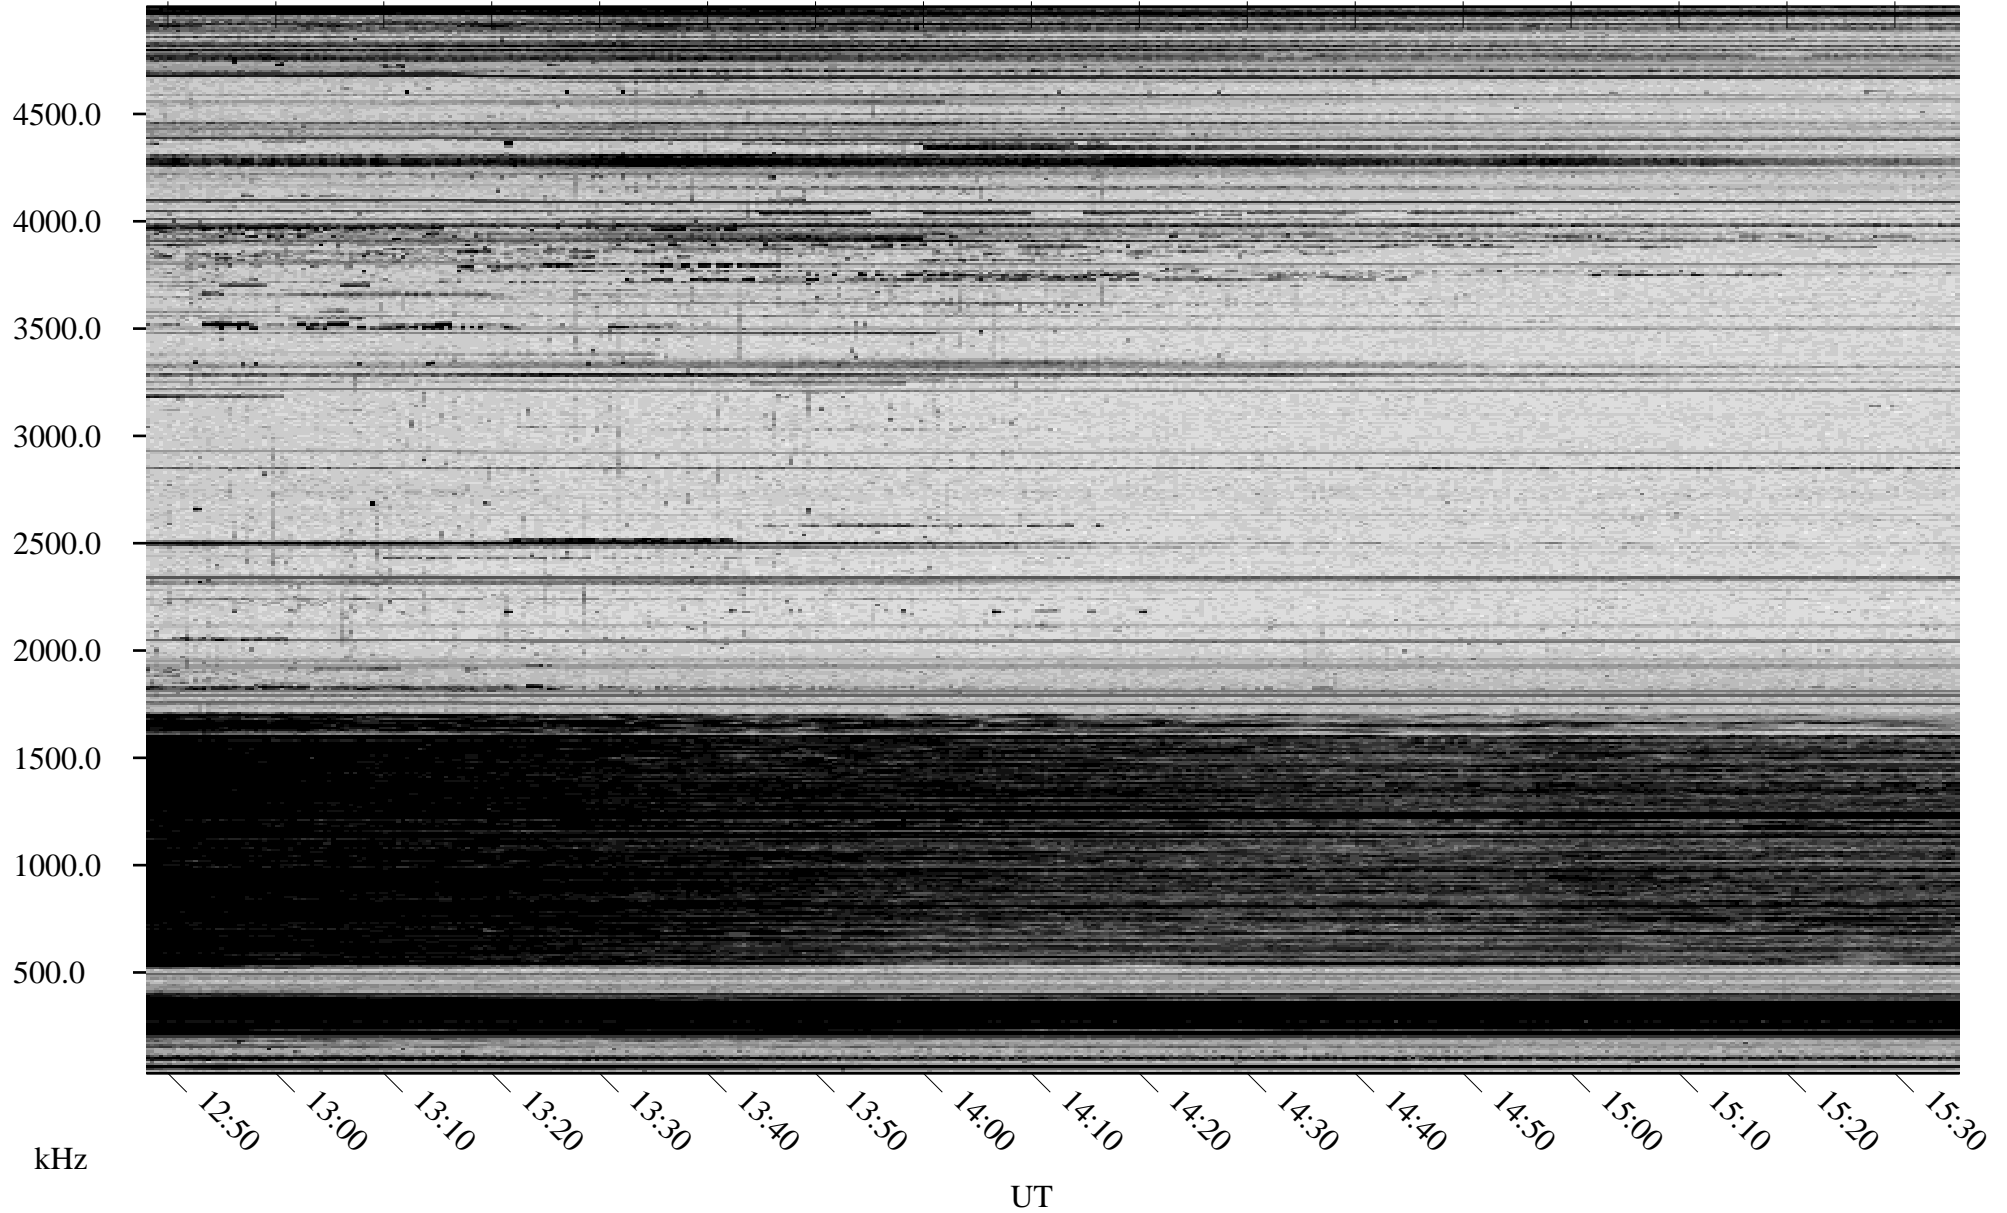

11/02/2009 Churchill, Manitoba

Linear Scale Black = 161 White = 15

ch09306l.r00SUm max_12

Page 1

11/02/2009 Churchill, Manitoba

Linear Scale Black = 161 White = 15

ch09306l.r00SUm max_12

Page 2

11/03/2009 Churchill, Manitoba

Linear Scale Black = 161 White = 15

ch09306l.r00SUm max_12

Page 3

11/03/2009 Churchill, Manitoba

Linear Scale Black = 161 White = 15

ch09306l.r00SUm max_12

Page 4

11/03/2009 Churchill, Manitoba

Linear Scale Black = 161 White = 15

ch09306l.r00SUm max_12

Page 5

11/03/2009 Churchill, Manitoba

Linear Scale Black = 161 White = 15

ch09306l.r00SUm max_12

Page 6

11/03/2009 Churchill, Manitoba

Linear Scale Black = 161 White = 15

ch09306l.r00SUm max_12

Page 7

11/03/2009 Churchill, Manitoba

Linear Scale Black = 161 White = 15

ch09306l.r00SUm max_12

Page 8