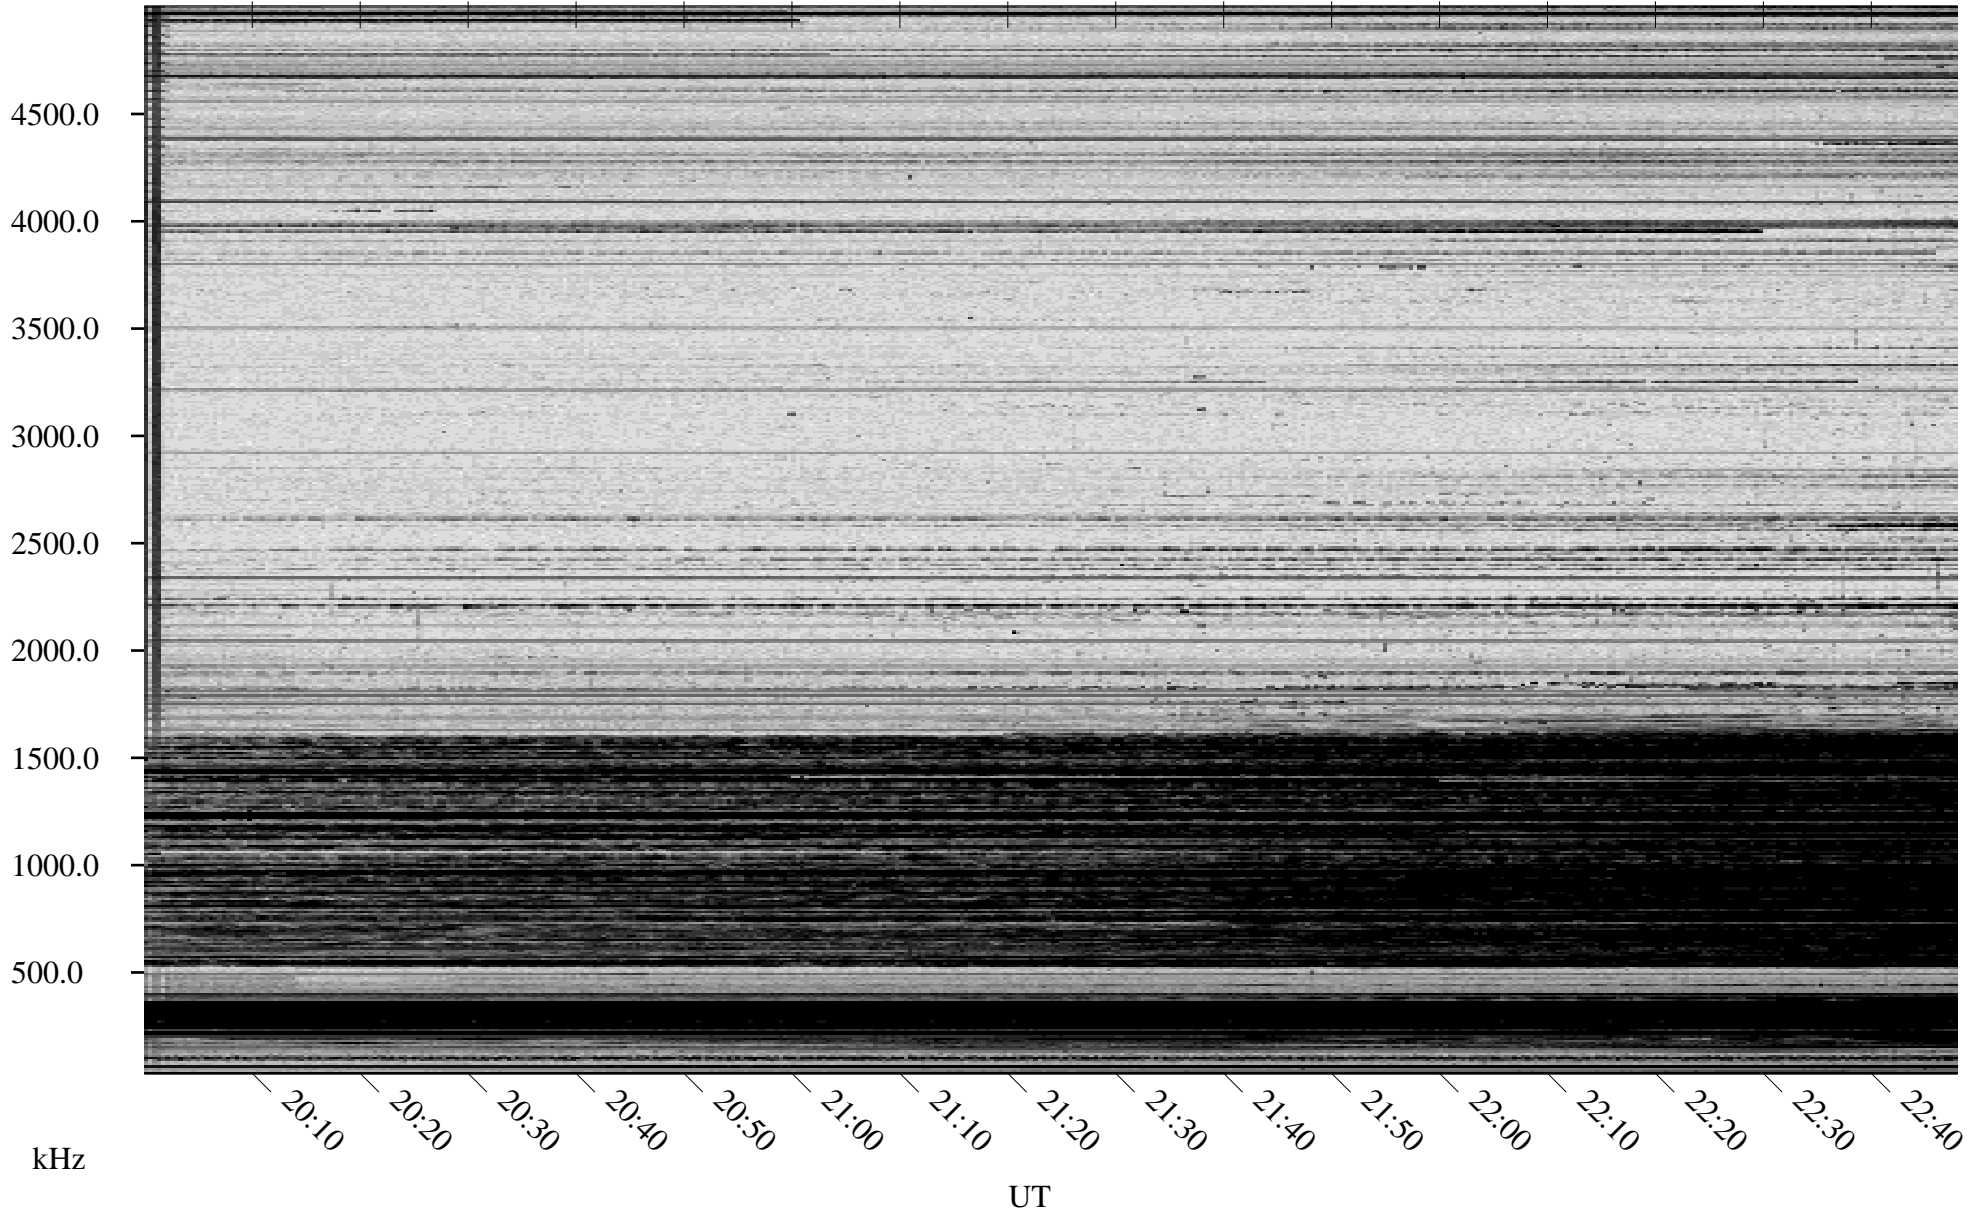

11/02/2009 Churchill, Manitoba

Linear Scale Black = 161 White = 15

ch09306l.r00SUm max_12

Page 1

11/02/2009 Churchill, Manitoba

Linear Scale Black = 161 White = 15

ch09306l.r00SUm max_12

Page 2

11/03/2009 Churchill, Manitoba

Linear Scale Black = 161 White = 15

ch09306l.r00SUm max_12

Page 3

11/03/2009 Churchill, Manitoba

Linear Scale Black = 161 White = 15

ch09306l.r00SUm max_12

Page 4

11/03/2009 Churchill, Manitoba

Linear Scale Black = 161 White = 15

ch09306l.r00SUm max_12

Page 5

11/03/2009 Churchill, Manitoba

Linear Scale Black = 161 White = 15

ch09306l.r00SUm max_12

Page 6

11/03/2009 Churchill, Manitoba

Linear Scale Black = 161 White = 15

ch09306l.r00SUm max_12

Page 7

11/03/2009 Churchill, Manitoba

Linear Scale Black = 161 White = 15

ch09306l.r00SUm max_12

Page 8