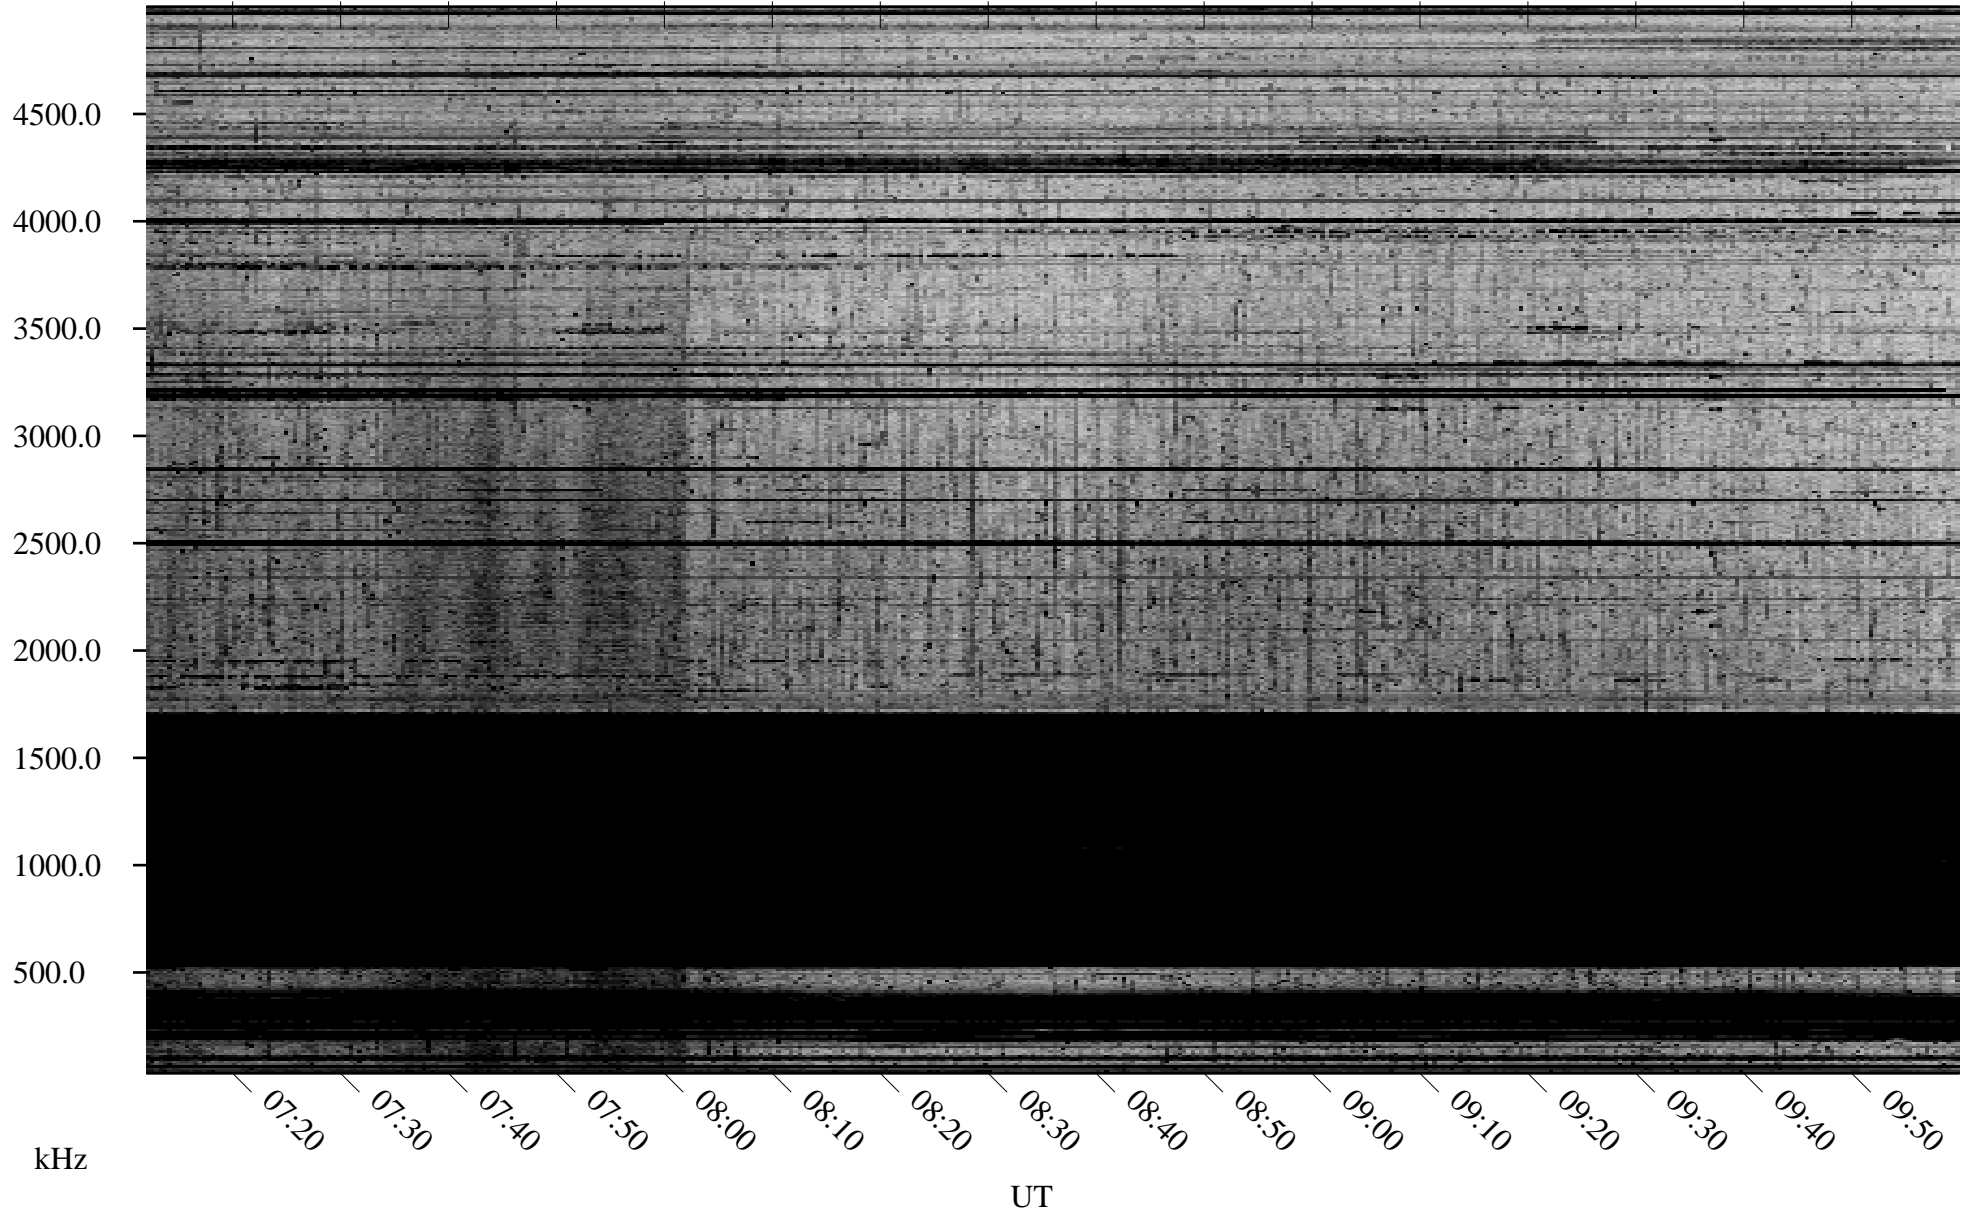

11/02/2009 Churchill, Manitoba

Linear Scale Black = 161 White = 15

ch09306l.r00SUm max_12

Page 1

11/02/2009 Churchill, Manitoba

Linear Scale Black = 161 White = 15

ch09306l.r00SUm max_12

Page 2

11/03/2009 Churchill, Manitoba

Linear Scale Black = 161 White = 15

ch09306l.r00SUm max_12

Page 3

11/03/2009 Churchill, Manitoba

Linear Scale Black = 161 White = 15

ch09306l.r00SUm max_12

Page 4

11/03/2009 Churchill, Manitoba

Linear Scale Black = 161 White = 15

ch09306l.r00SUm max_12

Page 5

11/03/2009 Churchill, Manitoba

Linear Scale Black = 161 White = 15

ch09306l.r00SUm max_12

Page 6

11/03/2009 Churchill, Manitoba

Linear Scale Black = 161 White = 15

ch09306l.r00SUm max_12

Page 7

11/03/2009 Churchill, Manitoba

Linear Scale Black = 161 White = 15

ch09306l.r00SUm max_12

Page 8