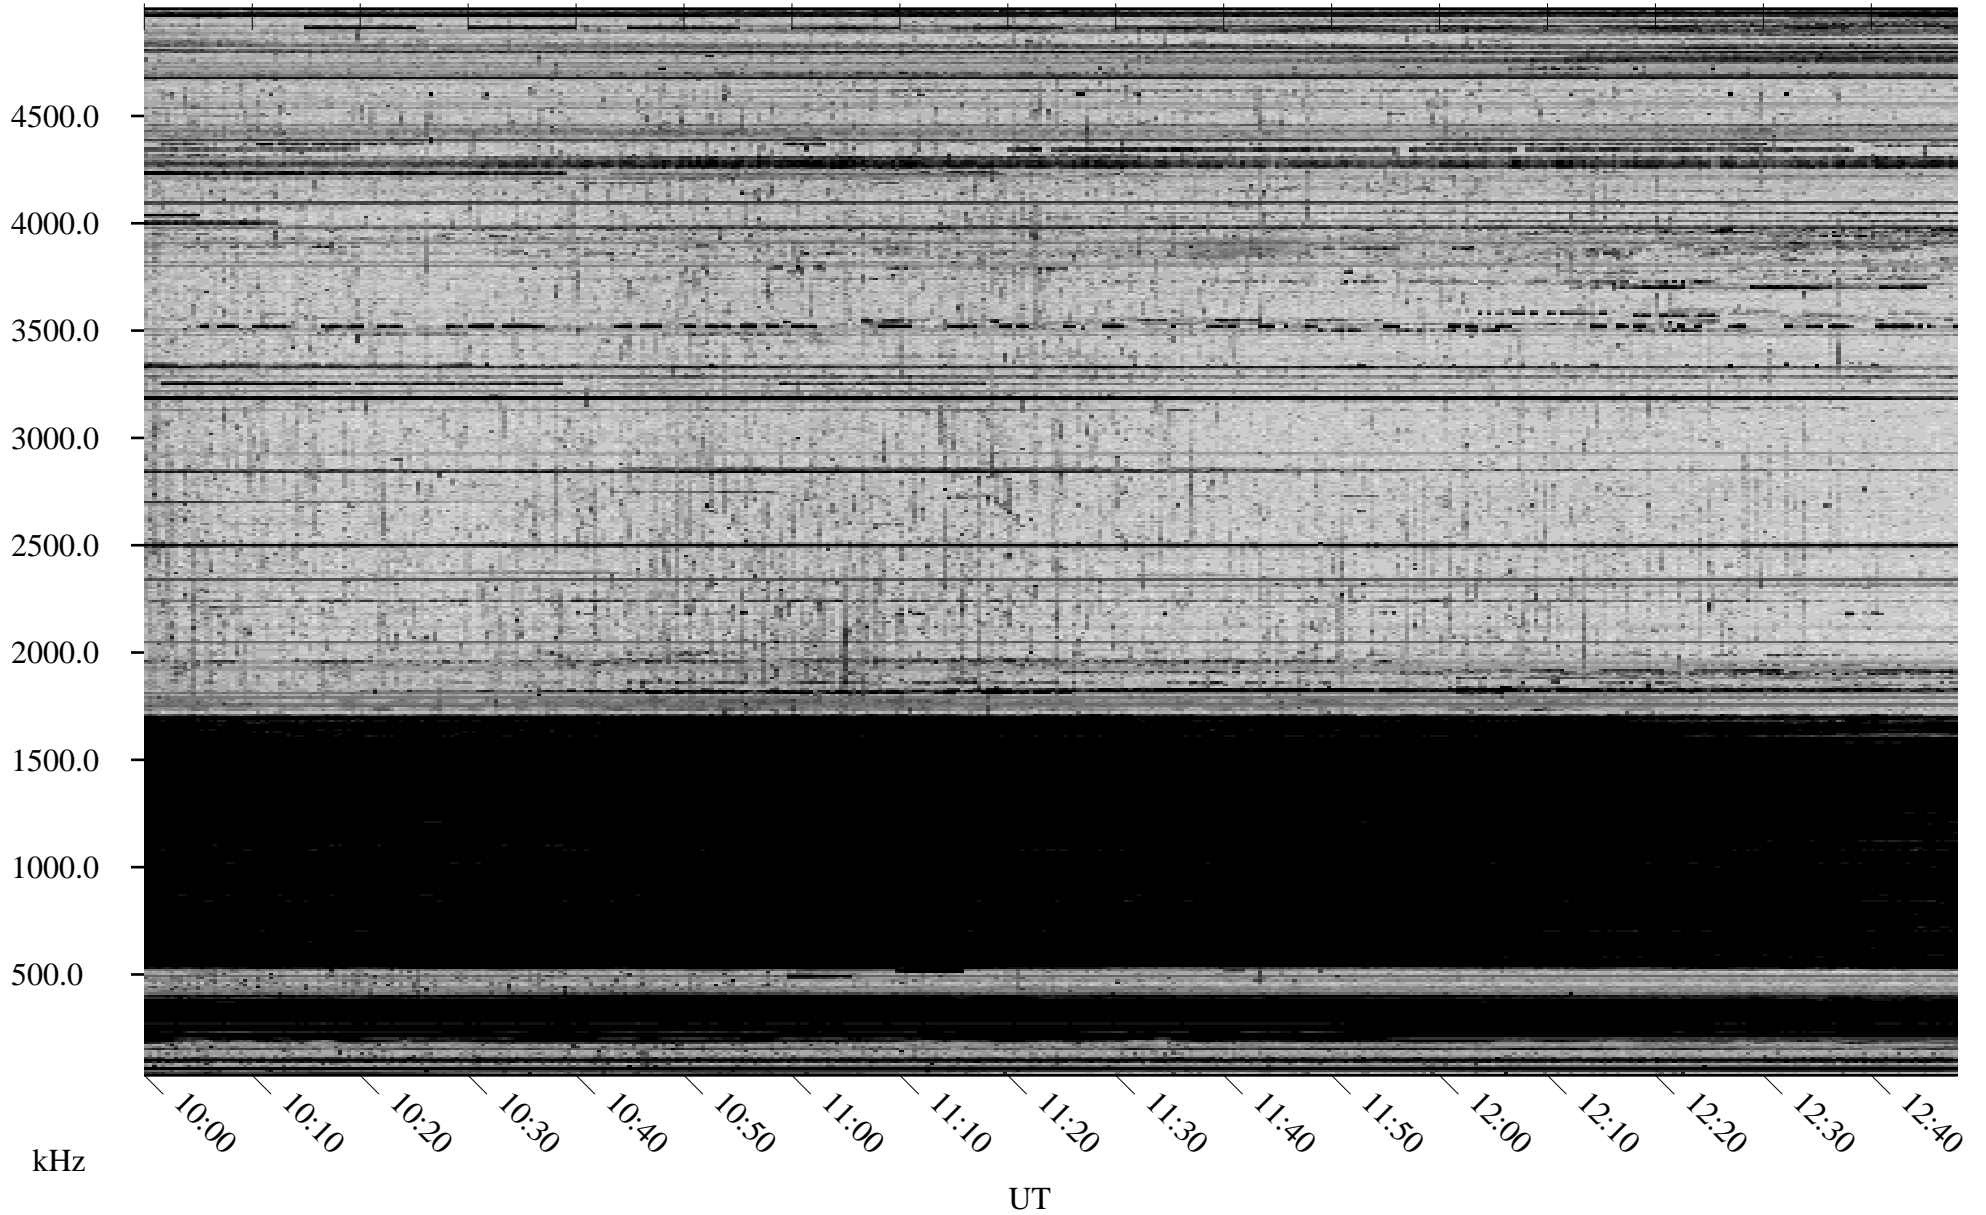

11/03/2009 Churchill, Manitoba

Linear Scale Black = 161 White = 15

ch09306l.r00SUm max_12

Page 5

11/03/2009 Churchill, Manitoba

Linear Scale Black = 161 White = 15

ch09306l.r00SUm max_12

Page 6

11/03/2009 Churchill, Manitoba

Linear Scale Black = 161 White = 15

ch09306l.r00SUm max_12

Page 7

11/03/2009 Churchill, Manitoba

Linear Scale Black = 161 White = 15

ch09306l.r00SUm max_12

Page 8