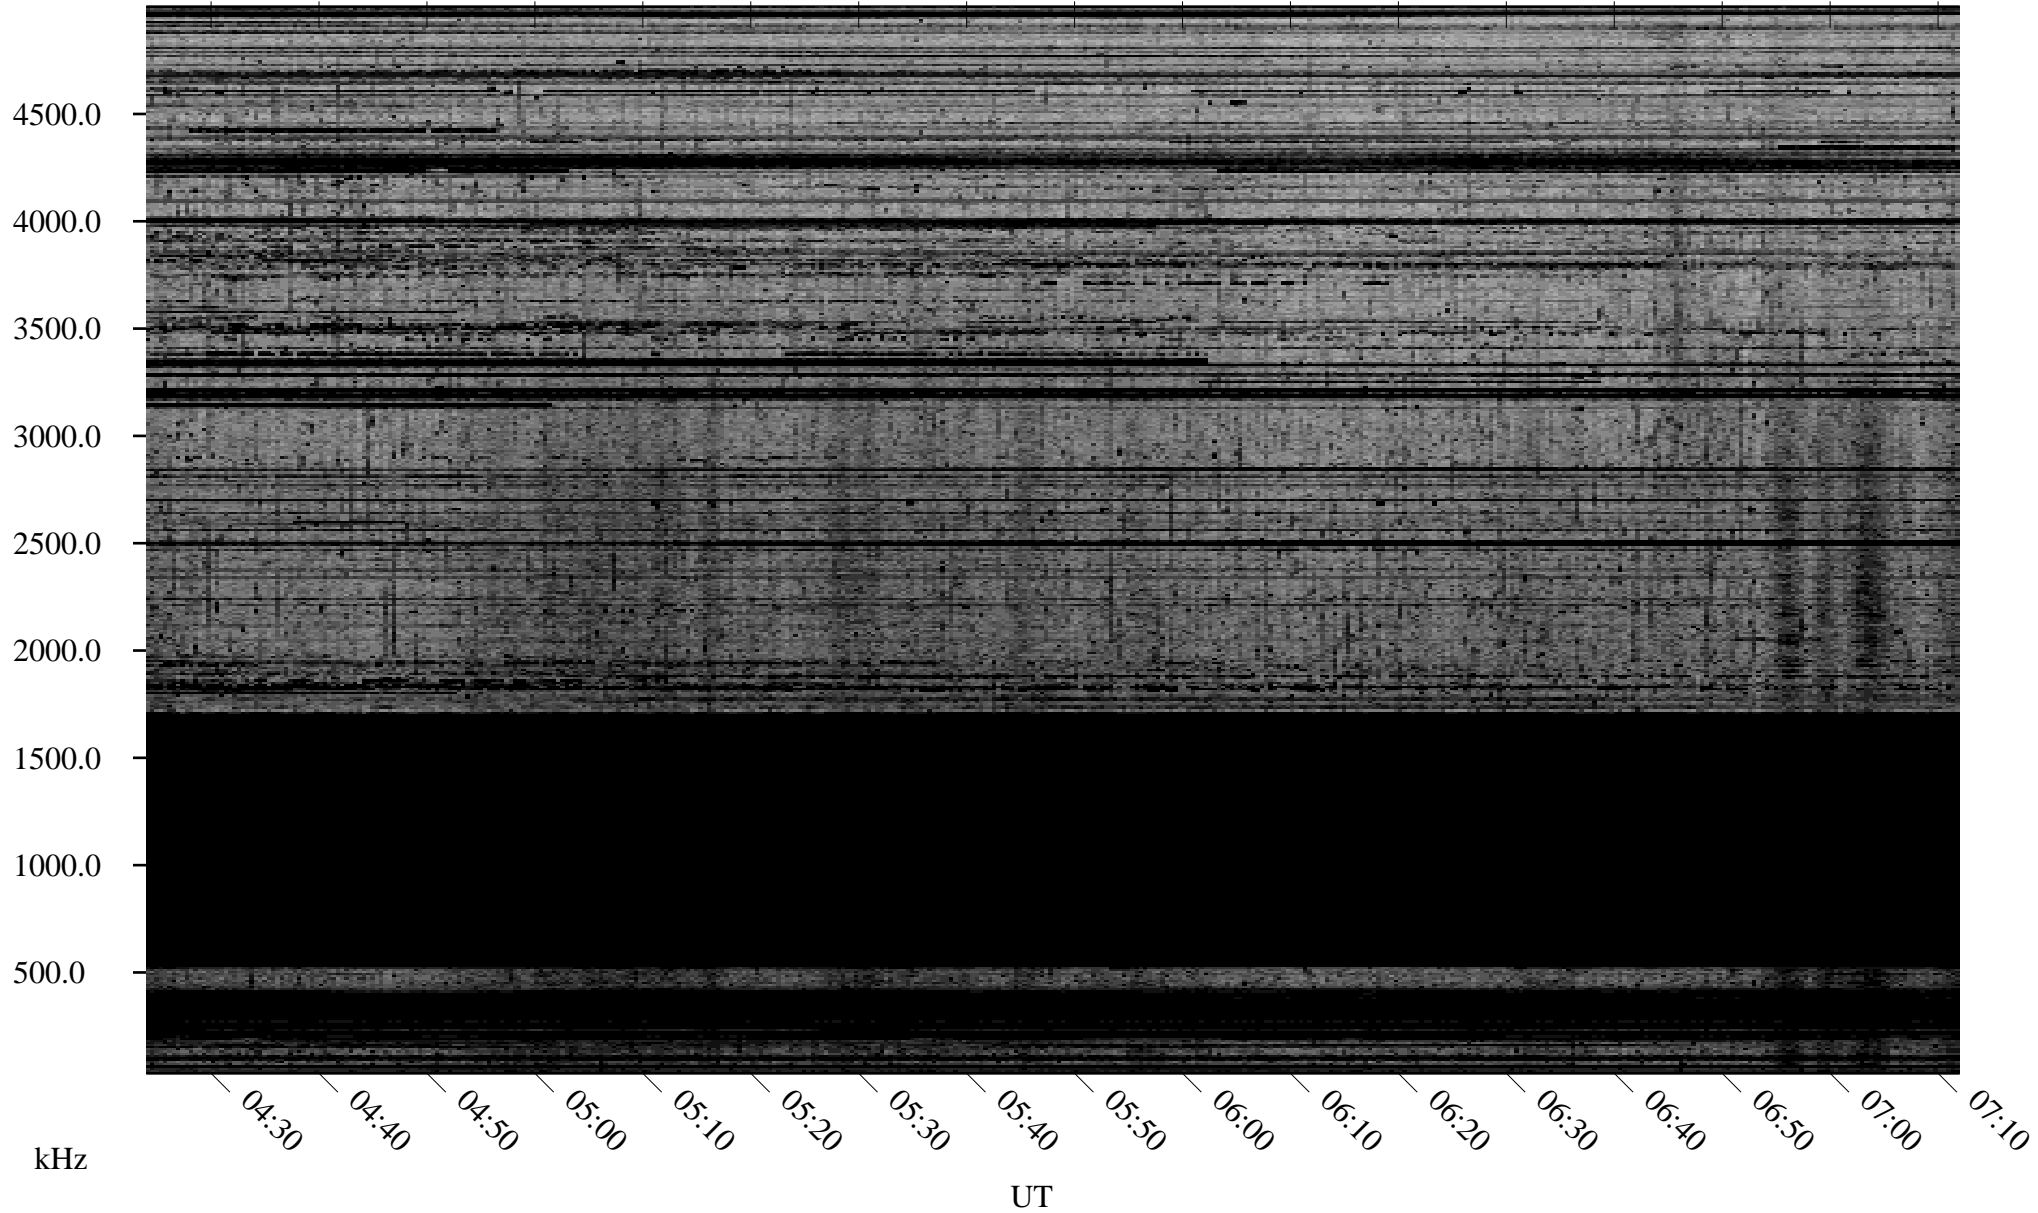

11/02/2009 Churchill, Manitoba

Linear Scale Black = 161 White = 15

ch09306l.r00SUm max_12

Page 1

11/02/2009 Churchill, Manitoba

Linear Scale Black = 161 White = 15

ch09306l.r00SUm max_12

Page 2

11/03/2009 Churchill, Manitoba

Linear Scale Black = 161 White = 15

ch09306l.r00SUm max_12

Page 3

11/03/2009 Churchill, Manitoba

Linear Scale Black = 161 White = 15

ch09306l.r00SUm max_12

Page 4

11/03/2009 Churchill, Manitoba

Linear Scale Black = 161 White = 15

ch09306l.r00SUm max_12

Page 5

11/03/2009 Churchill, Manitoba

Linear Scale Black = 161 White = 15

ch09306l.r00SUm max_12

Page 6

11/03/2009 Churchill, Manitoba

Linear Scale Black = 161 White = 15

ch09306l.r00SUm max_12

Page 7

11/03/2009 Churchill, Manitoba

Linear Scale Black = 161 White = 15

ch09306l.r00SUm max_12

Page 8