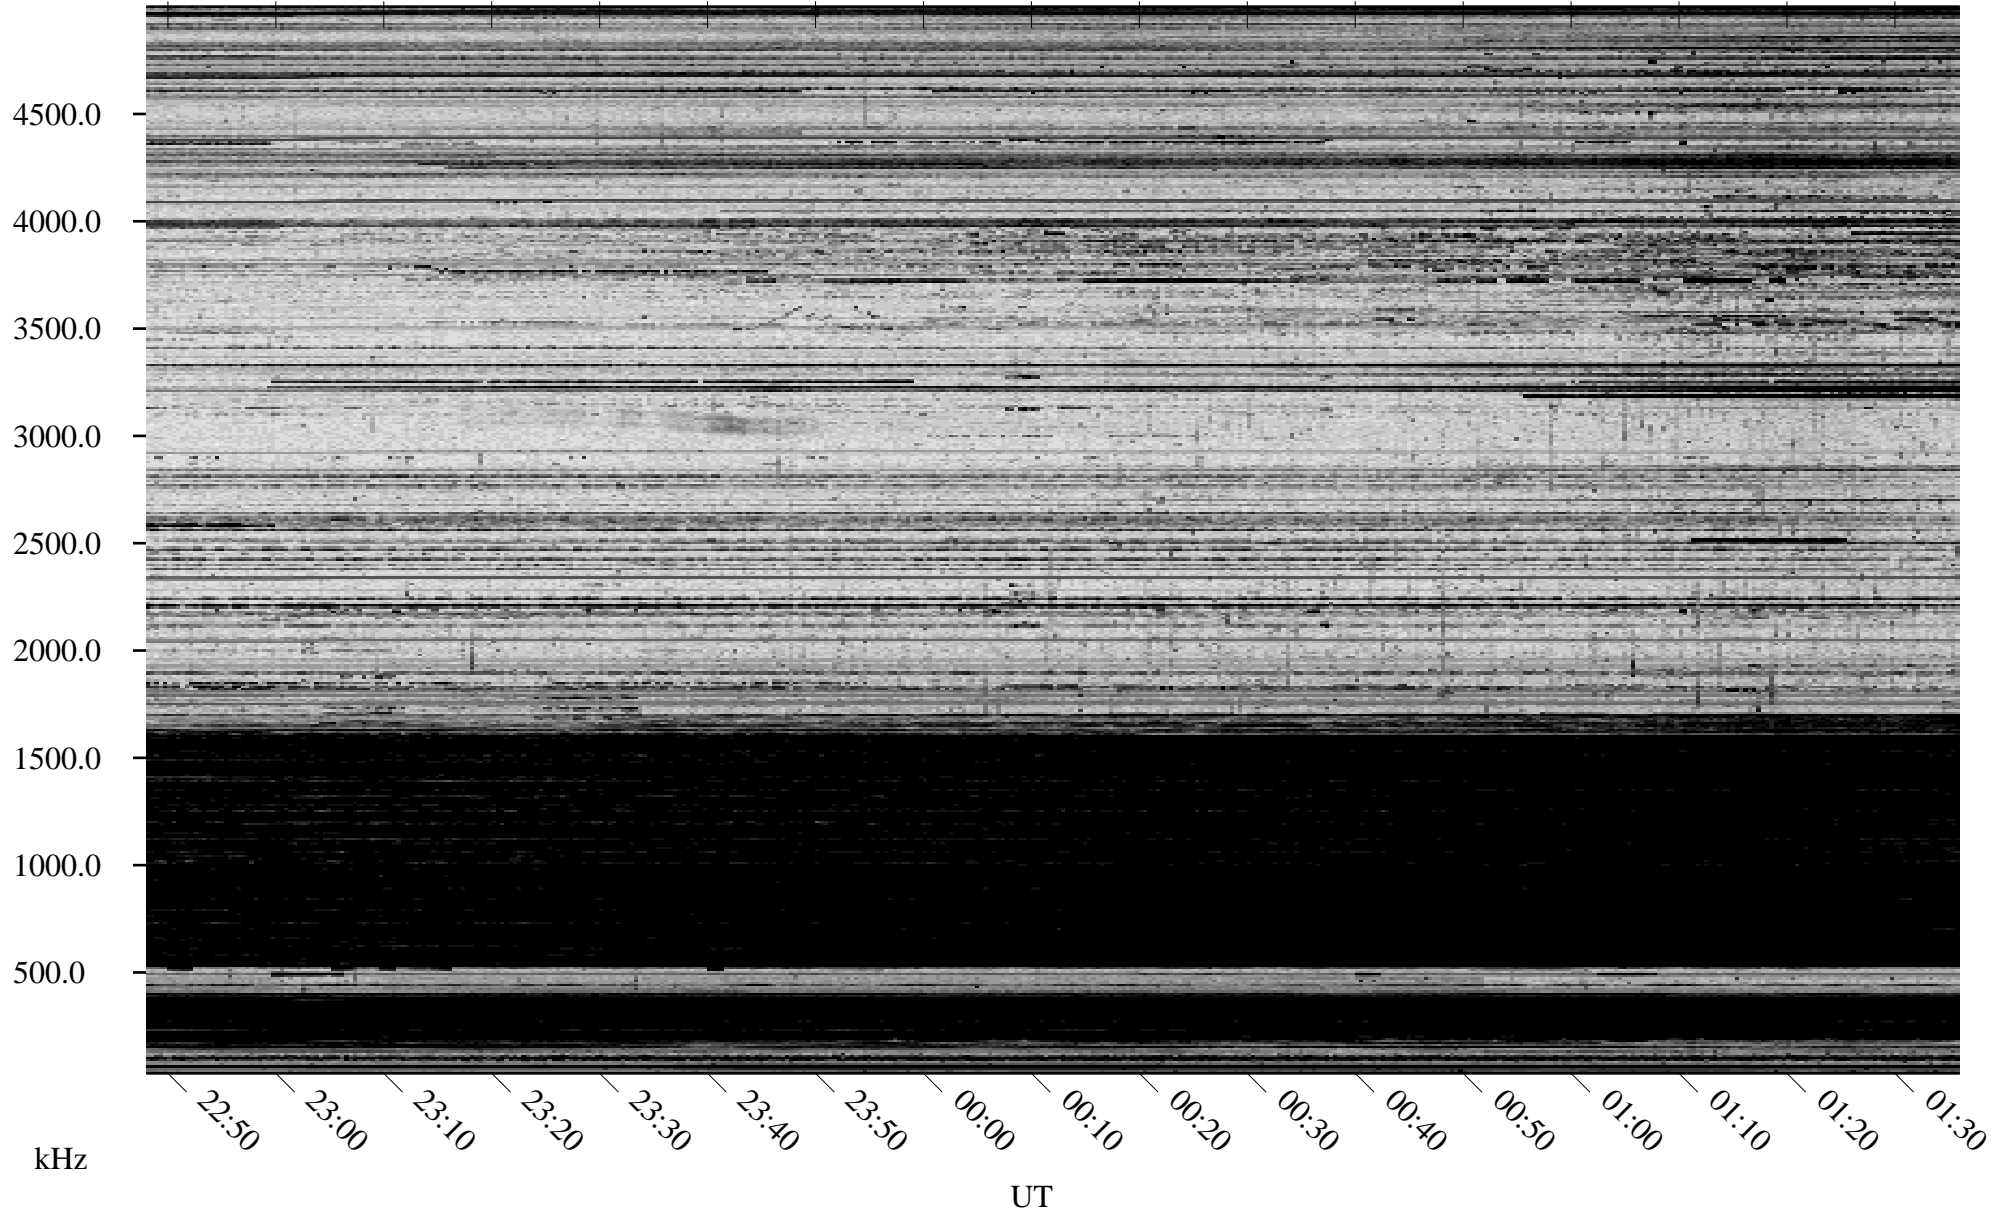

11/02/2009 Churchill, Manitoba

Linear Scale Black = 161 White = 15

ch09306l.r00SUm max_12

Page 1

11/02/2009 Churchill, Manitoba

Linear Scale Black = 161 White = 15

ch09306l.r00SUm max_12

Page 2

11/03/2009 Churchill, Manitoba

Linear Scale Black = 161 White = 15

ch09306l.r00SUm max_12

Page 3

11/03/2009 Churchill, Manitoba

Linear Scale Black = 161 White = 15

ch09306l.r00SUm max_12

Page 4

11/03/2009 Churchill, Manitoba

Linear Scale Black = 161 White = 15

ch09306l.r00SUm max_12

Page 5

11/03/2009 Churchill, Manitoba

Linear Scale Black = 161 White = 15

ch09306l.r00SUm max_12

Page 6

11/03/2009 Churchill, Manitoba

Linear Scale Black = 161 White = 15

ch09306l.r00SUm max_12

Page 7

11/03/2009 Churchill, Manitoba

Linear Scale Black = 161 White = 15

ch09306l.r00SUm max_12

Page 8