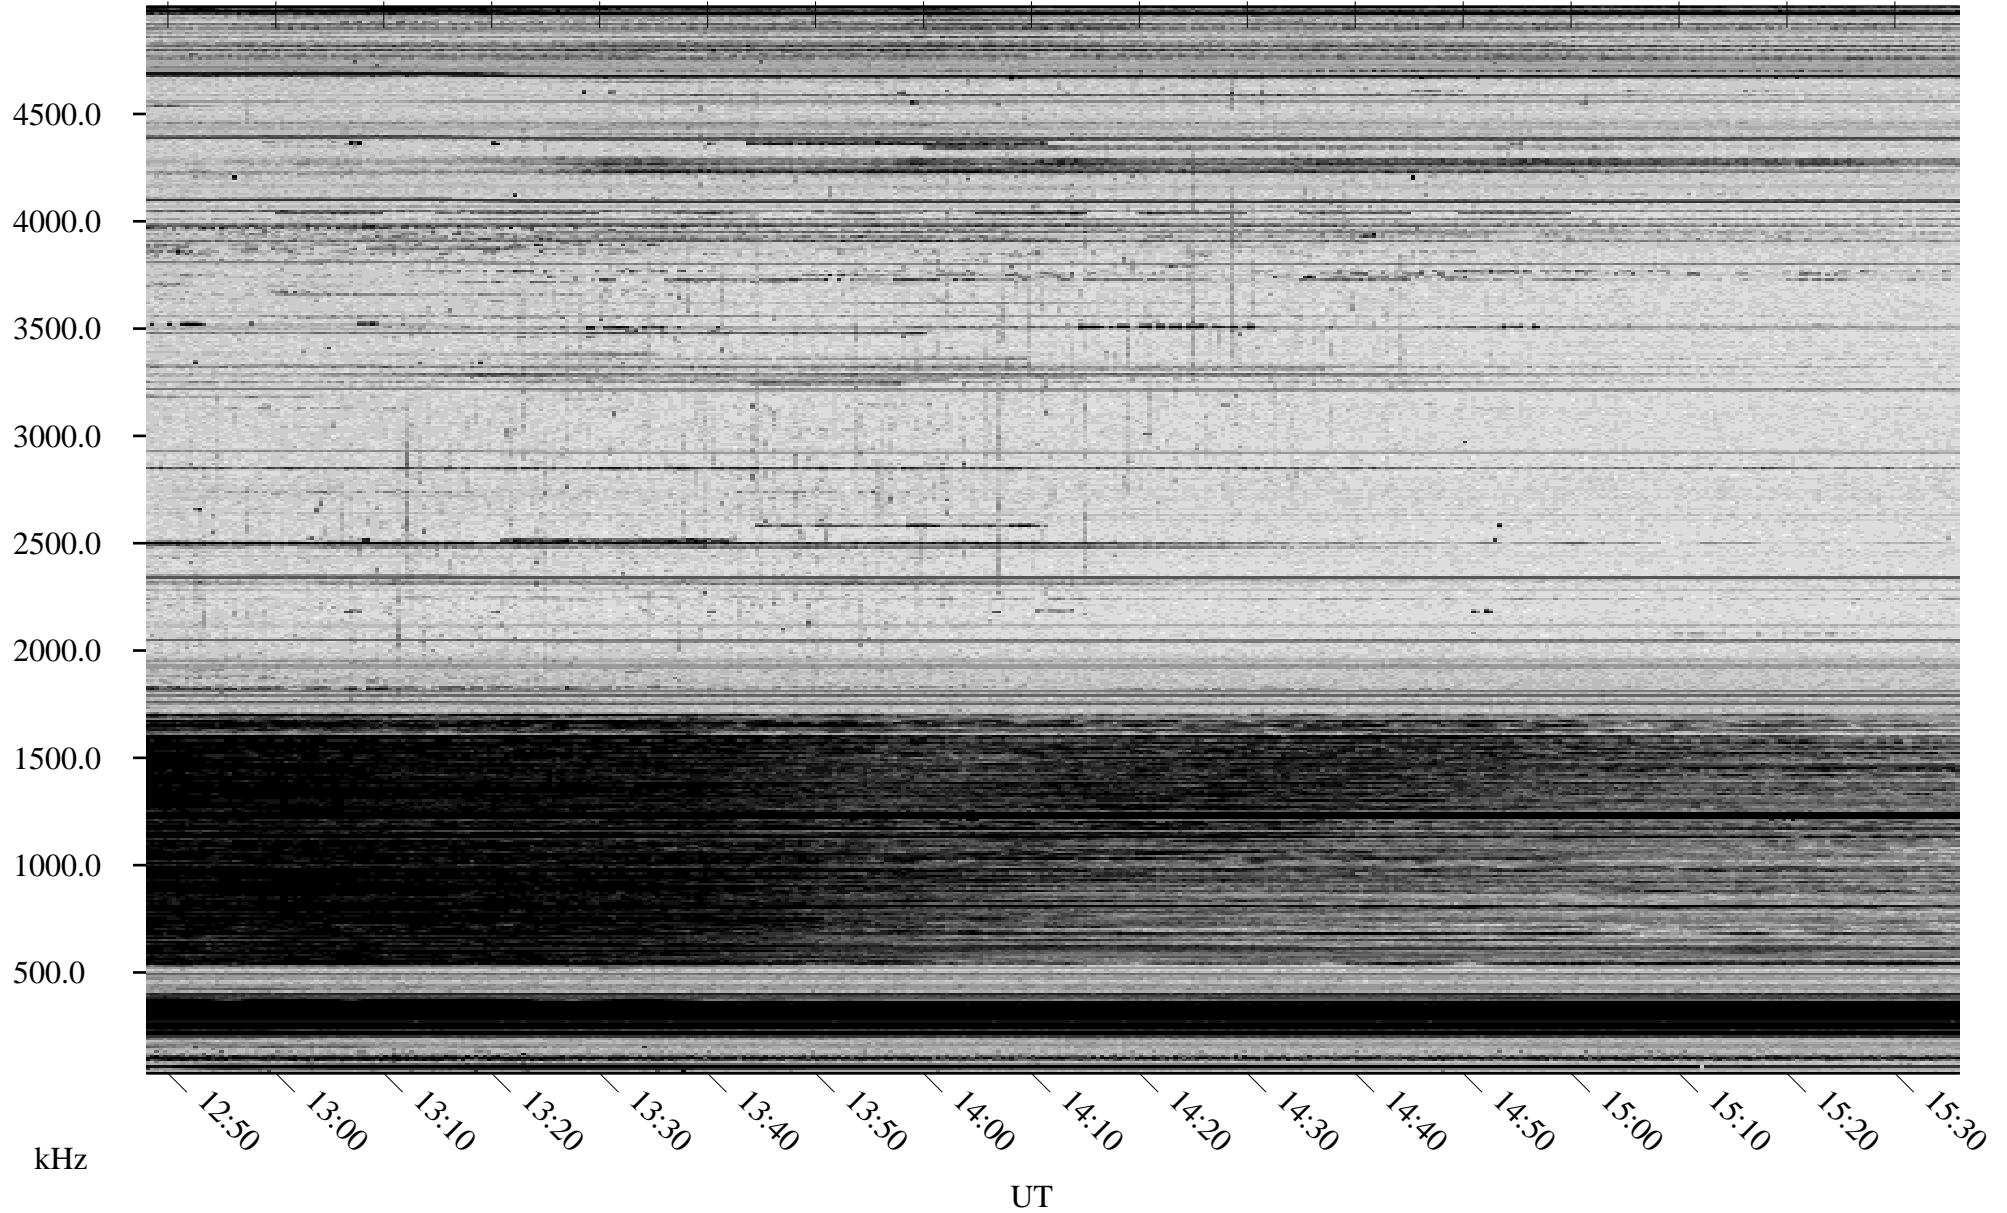

11/04/2009 Churchill, Manitoba

Linear Scale Black = 161 White = 15

ch09307l.r00SUm max_12

Page 3

11/04/2009 Churchill, Manitoba

Linear Scale Black = 161 White = 15

ch09307l.r00SUm max_12

Page 4

11/04/2009 Churchill, Manitoba

Linear Scale Black = 161 White = 15

ch09307l.r00SUm max_12

Page 5

11/04/2009 Churchill, Manitoba

Linear Scale Black = 161 White = 15

ch09307l.r00SUm max_12

Page 6

11/04/2009 Churchill, Manitoba

Linear Scale Black = 161 White = 15

ch09307l.r00SUm max_12

Page 7

11/04/2009 Churchill, Manitoba

Linear Scale Black = 161 White = 15

ch093071.r00SUm max_12

Page 8