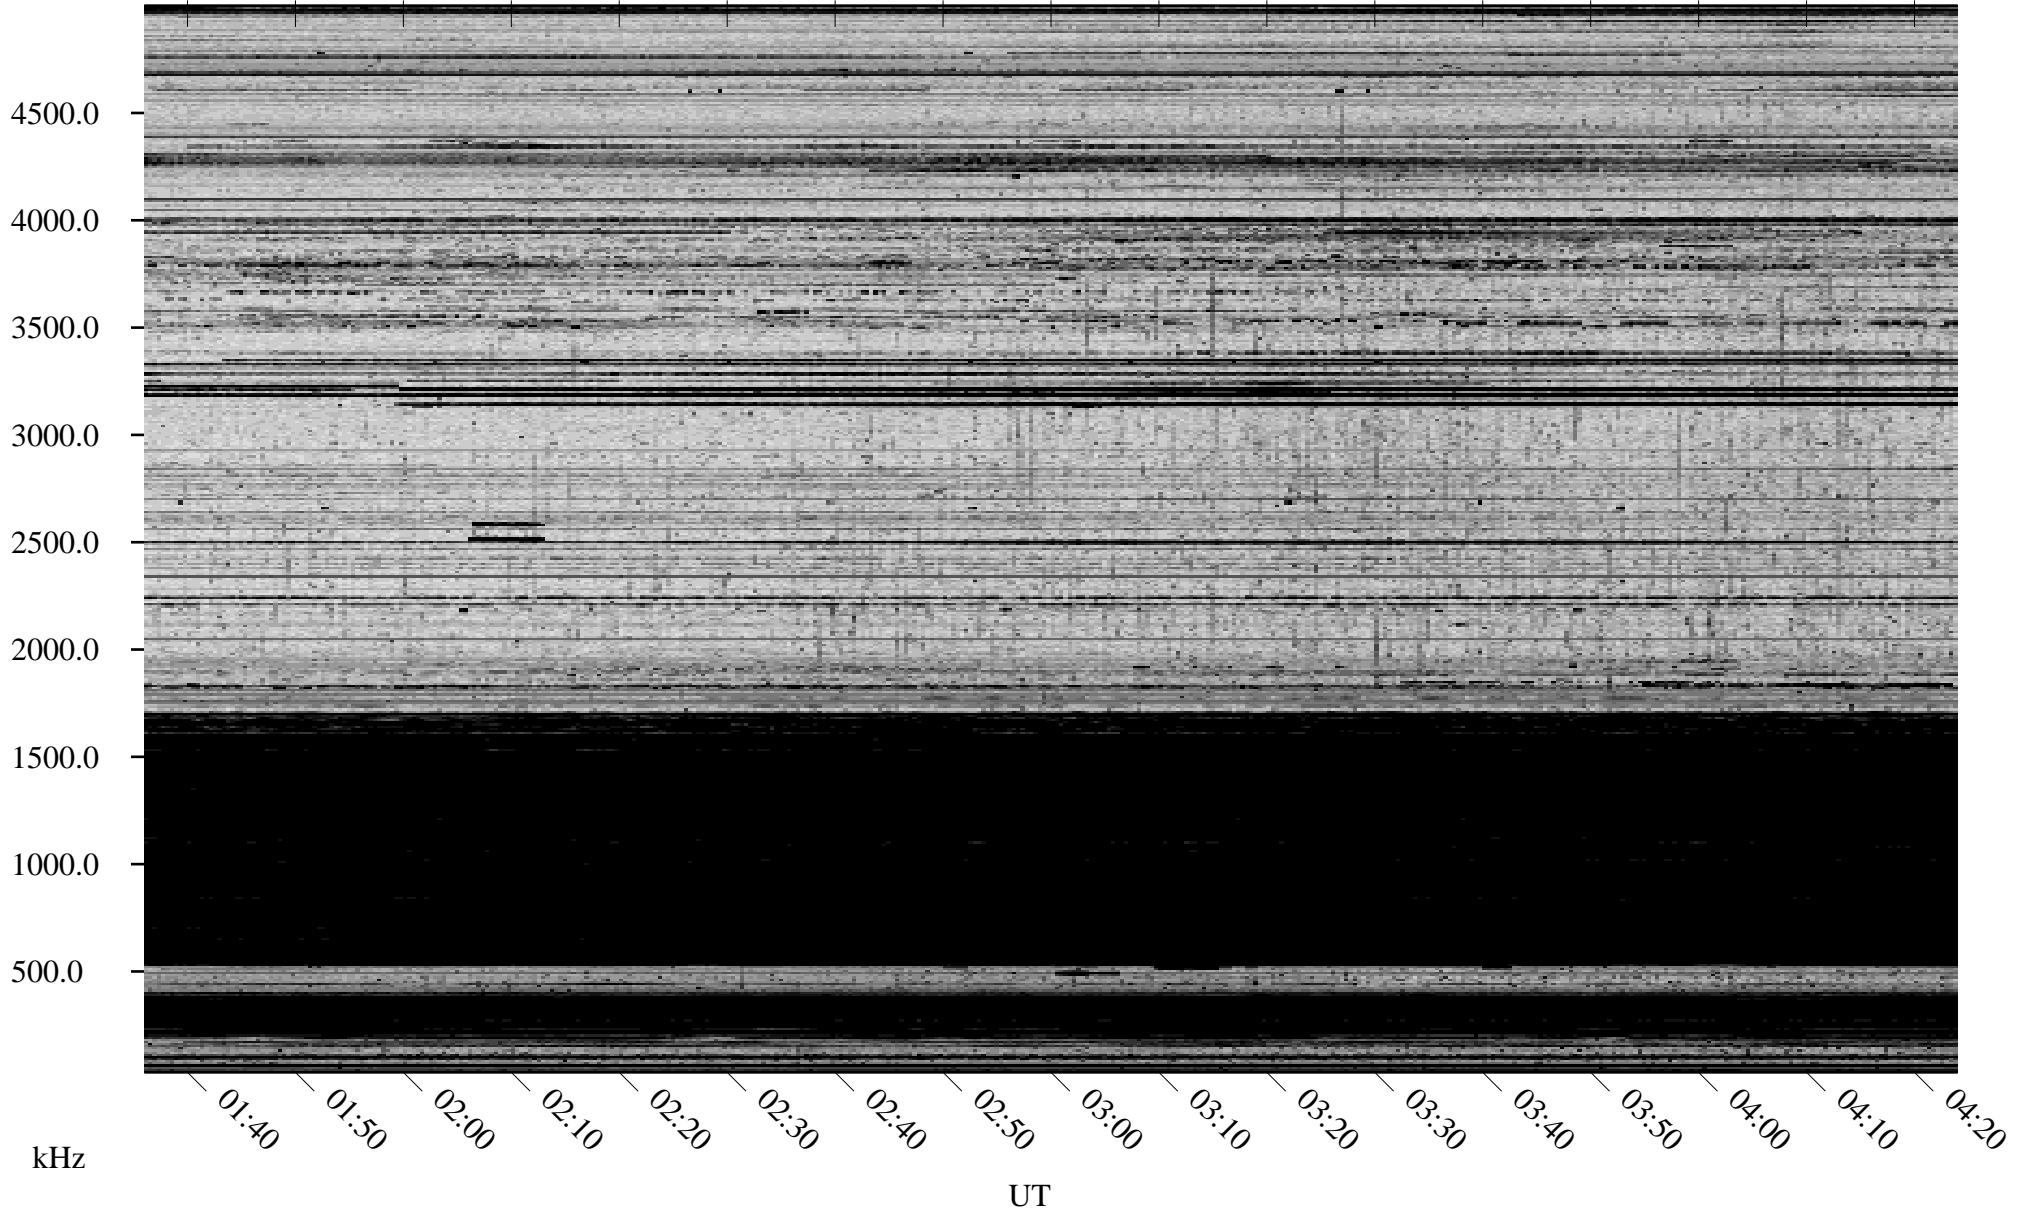

11/03/2009 Churchill, Manitoba

Linear Scale Black = 161 White = 15

ch093071.r00SUm max_12

Page 1

11/03/2009 Churchill, Manitoba

Linear Scale Black = 161 White = 15

ch09307l.r00SUm max_12

Page 2

11/04/2009 Churchill, Manitoba

Linear Scale Black = 161 White = 15

ch09307l.r00SUm max_12

Page 3

11/04/2009 Churchill, Manitoba

Linear Scale Black = 161 White = 15

ch09307l.r00SUm max_12

Page 4

11/04/2009 Churchill, Manitoba

Linear Scale Black = 161 White = 15

ch09307l.r00SUm max_12

Page 5

11/04/2009 Churchill, Manitoba

Linear Scale Black = 161 White = 15

ch09307l.r00SUm max_12

Page 6

11/04/2009 Churchill, Manitoba

Linear Scale Black = 161 White = 15

ch09307l.r00SUm max_12

Page 7

11/04/2009 Churchill, Manitoba

Linear Scale Black = 161 White = 15

ch093071.r00SUm max_12

Page 8