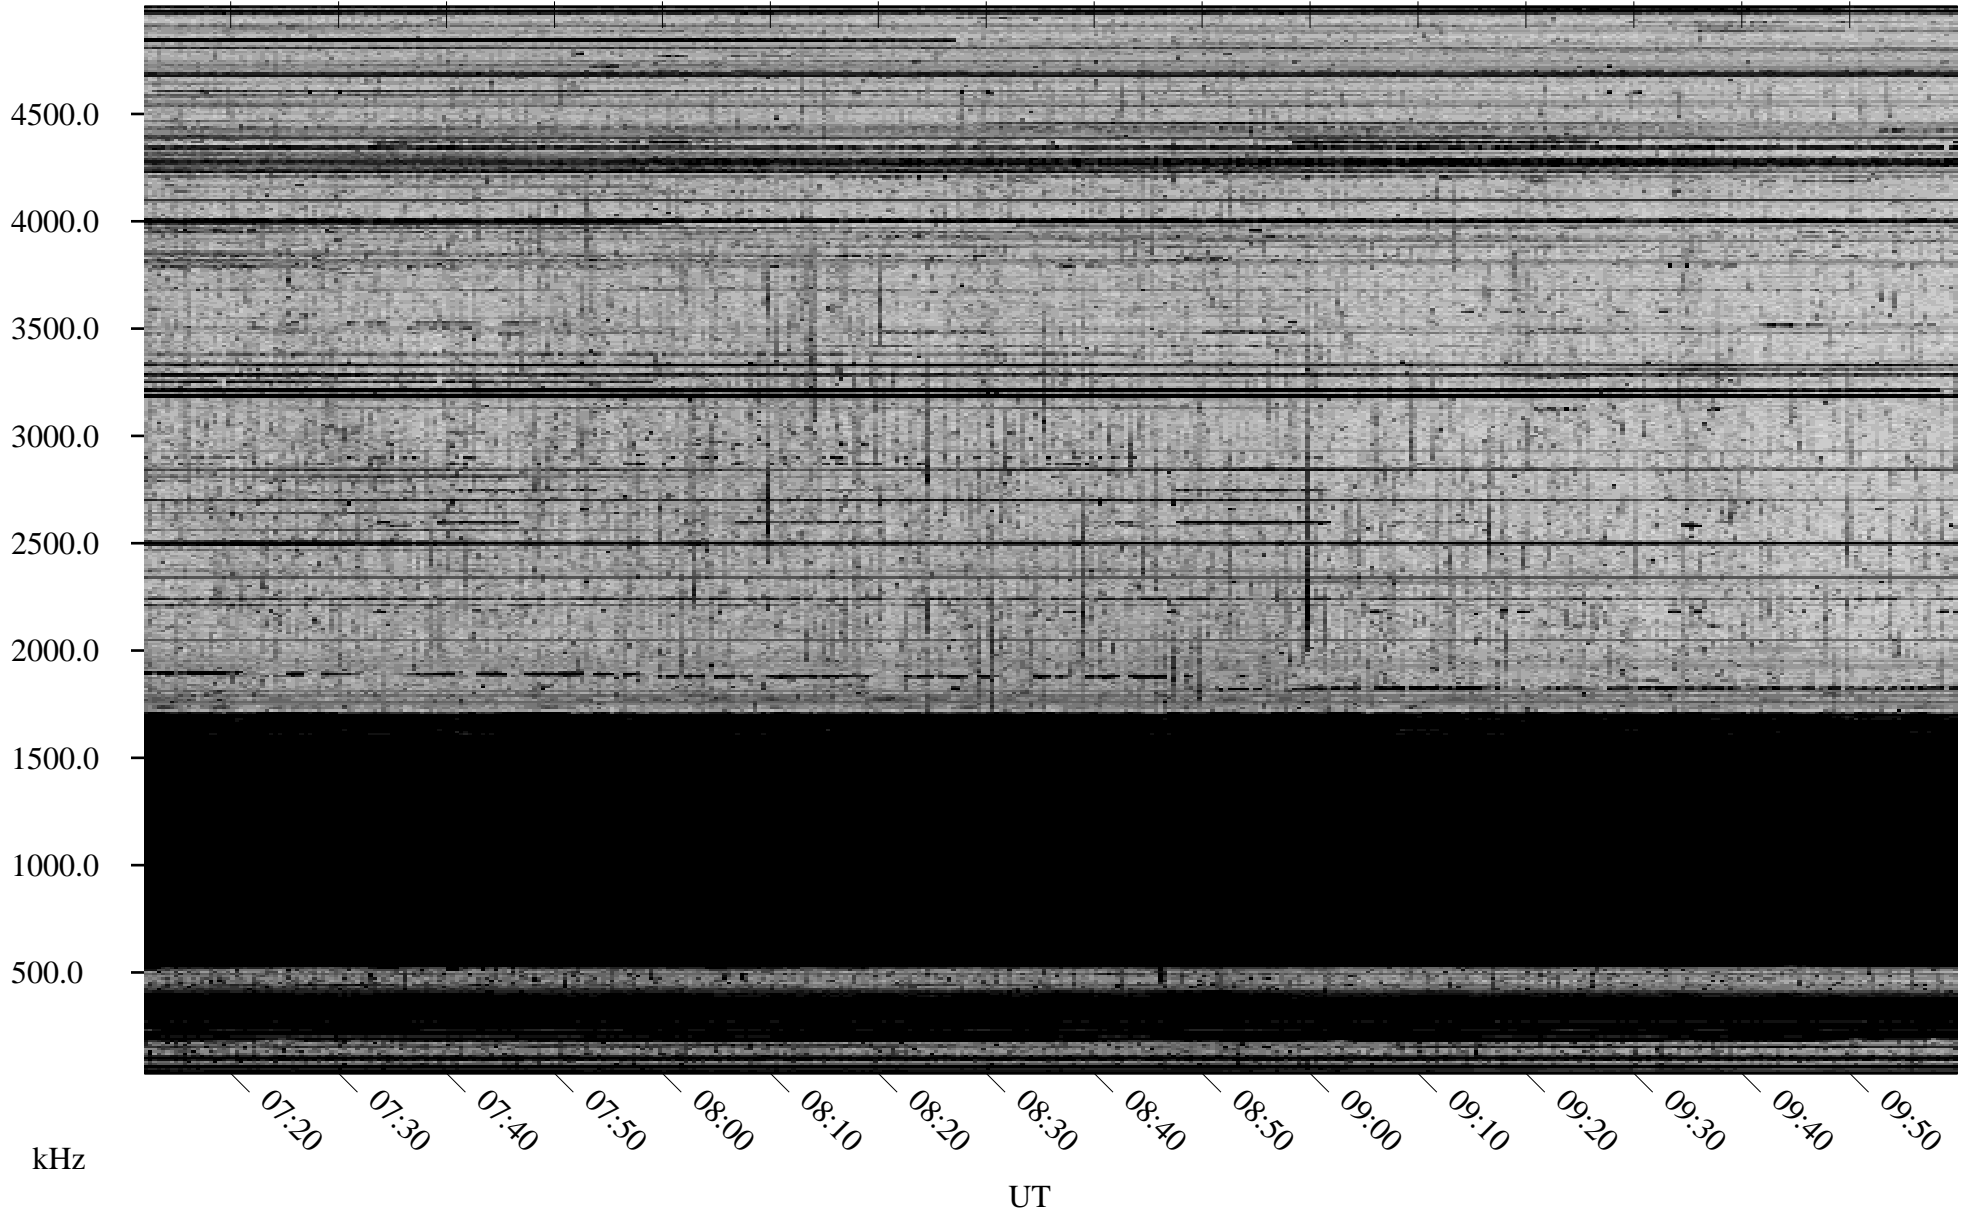

11/03/2009 Churchill, Manitoba

Linear Scale Black = 161 White = 15

ch093071.r00SUm max_12

Page 1

11/03/2009 Churchill, Manitoba

Linear Scale Black = 161 White = 15

ch09307l.r00SUm max_12

Page 2

11/04/2009 Churchill, Manitoba

Linear Scale Black = 161 White = 15

ch09307l.r00SUm max_12

Page 3

11/04/2009 Churchill, Manitoba

Linear Scale Black = 161 White = 15

ch09307l.r00SUm max_12

Page 4

11/04/2009 Churchill, Manitoba

Linear Scale Black = 161 White = 15

ch09307l.r00SUm max_12

Page 5

11/04/2009 Churchill, Manitoba

Linear Scale Black = 161 White = 15

ch09307l.r00SUm max_12

Page 6

11/04/2009 Churchill, Manitoba

Linear Scale Black = 161 White = 15

ch09307l.r00SUm max_12

Page 7

11/04/2009 Churchill, Manitoba

Linear Scale Black = 161 White = 15

ch093071.r00SUm max_12

Page 8