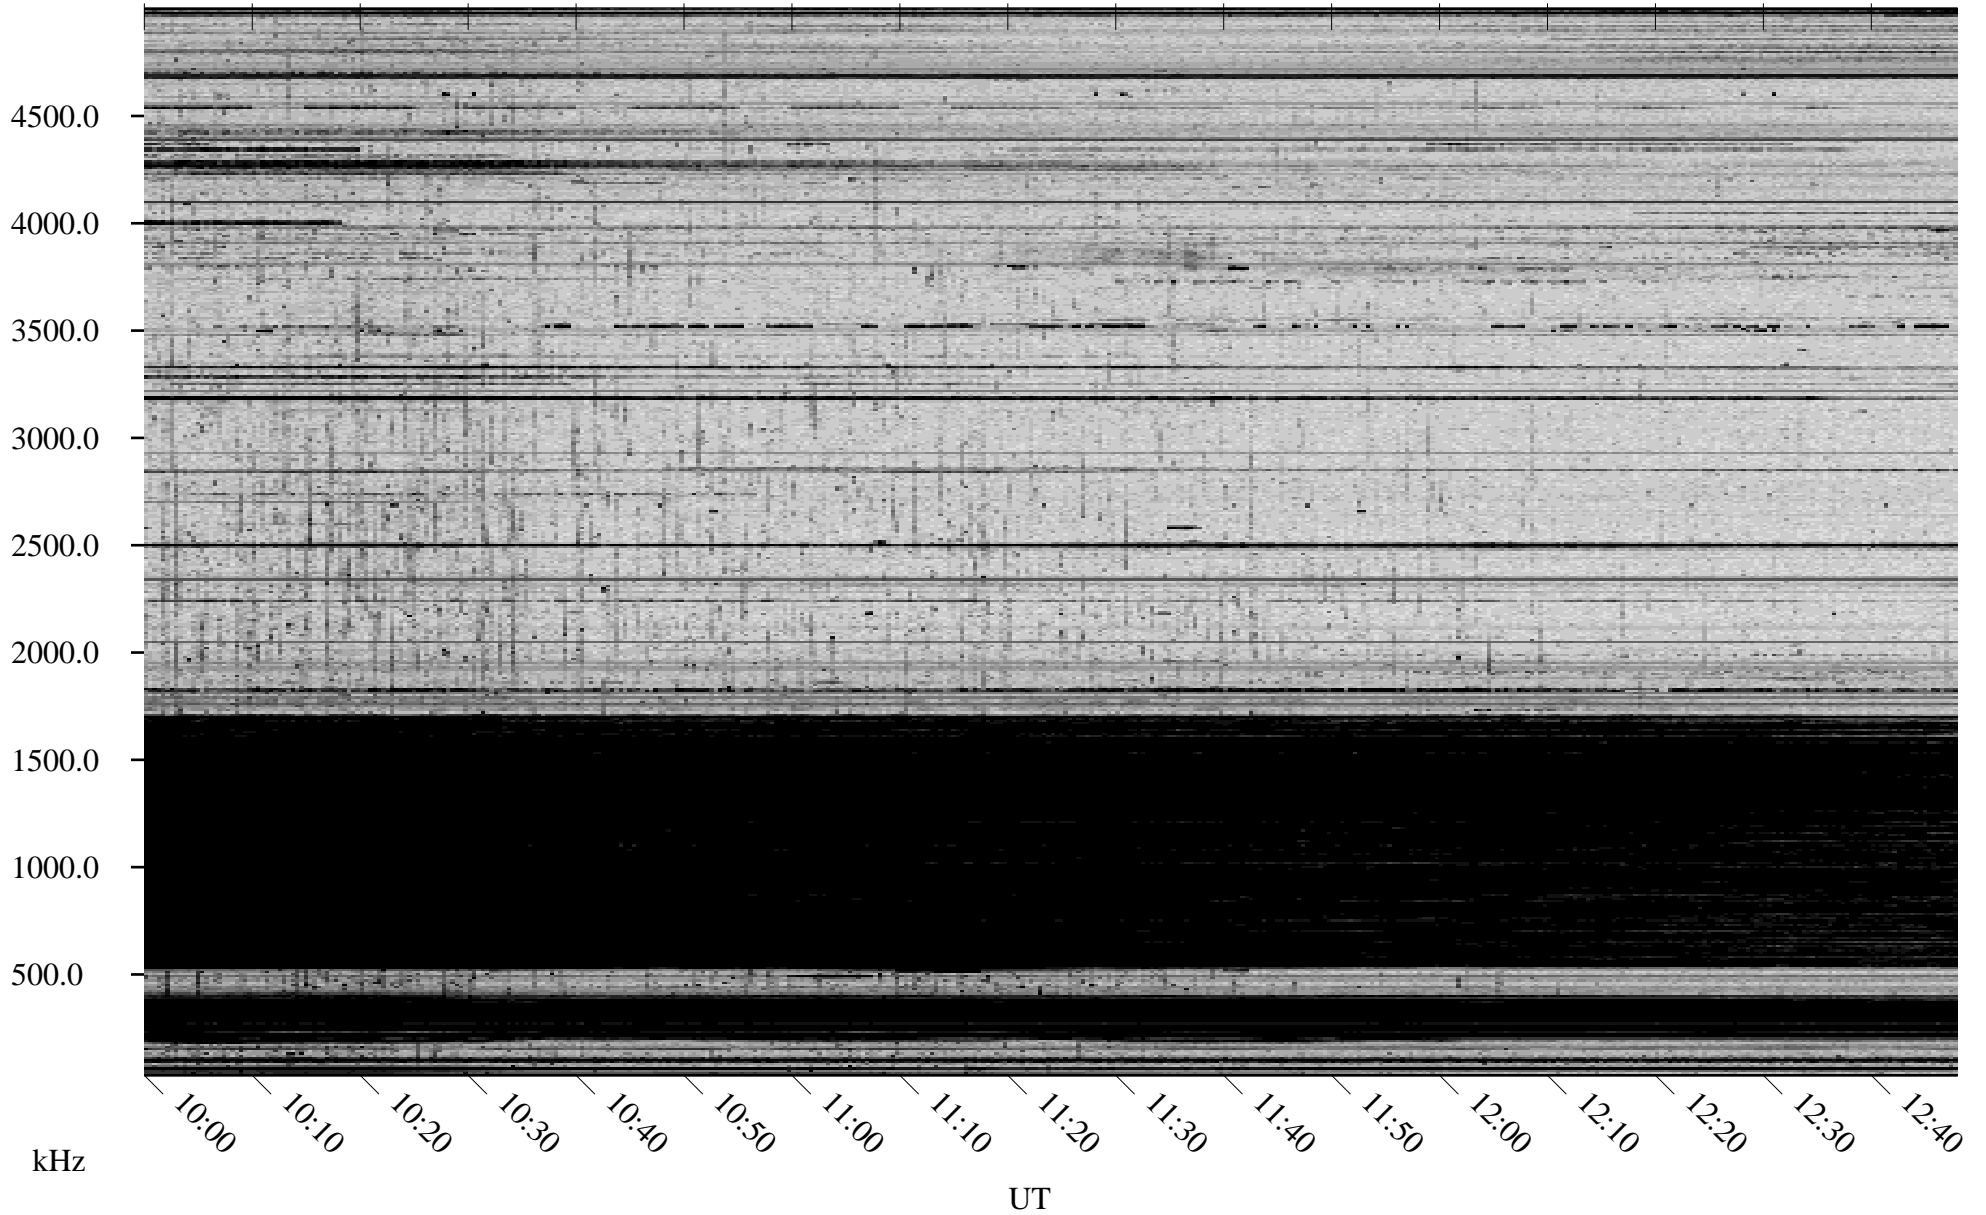

11/04/2009 Churchill, Manitoba

Linear Scale Black = 161 White = 15

ch09307l.r00SUm max_12

Page 5

11/04/2009 Churchill, Manitoba

Linear Scale Black = 161 White = 15

ch09307l.r00SUm max_12

Page 6

11/04/2009 Churchill, Manitoba

Linear Scale Black = 161 White = 15

ch09307l.r00SUm max_12

Page 7

11/04/2009 Churchill, Manitoba

Linear Scale Black = 161 White = 15

ch093071.r00SUm max_12

Page 8