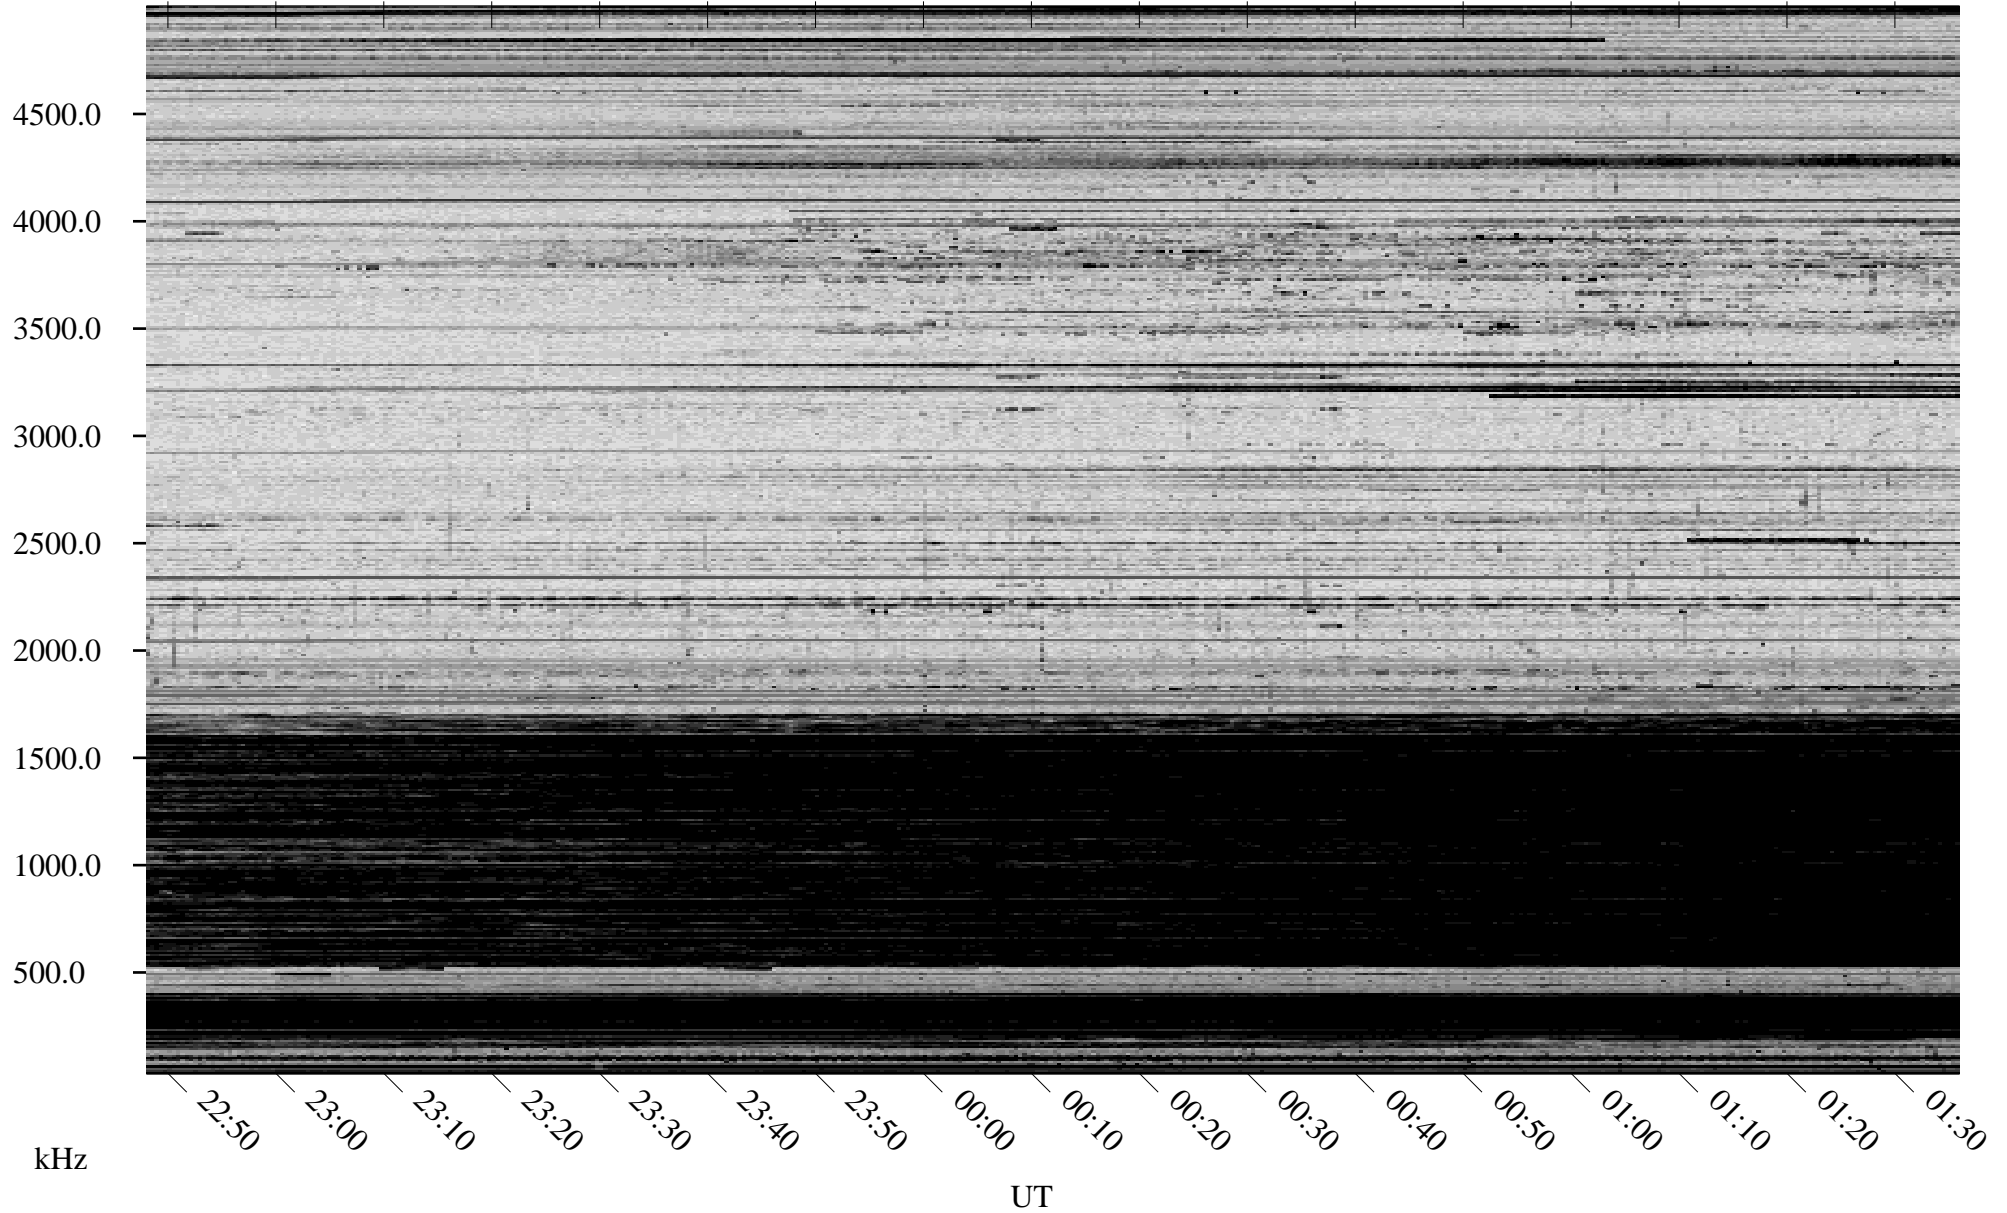

11/03/2009 Churchill, Manitoba

Linear Scale Black = 161 White = 15

ch093071.r00SUm max_12

Page 1

11/03/2009 Churchill, Manitoba

Linear Scale Black = 161 White = 15

ch09307l.r00SUm max_12

Page 2

11/04/2009 Churchill, Manitoba

Linear Scale Black = 161 White = 15

ch09307l.r00SUm max_12

Page 3

11/04/2009 Churchill, Manitoba

Linear Scale Black = 161 White = 15

ch09307l.r00SUm max_12

Page 4

11/04/2009 Churchill, Manitoba

Linear Scale Black = 161 White = 15

ch09307l.r00SUm max_12

Page 5

11/04/2009 Churchill, Manitoba

Linear Scale Black = 161 White = 15

ch09307l.r00SUm max_12

Page 6

11/04/2009 Churchill, Manitoba

Linear Scale Black = 161 White = 15

ch09307l.r00SUm max_12

Page 7

11/04/2009 Churchill, Manitoba

Linear Scale Black = 161 White = 15

ch093071.r00SUm max_12

Page 8