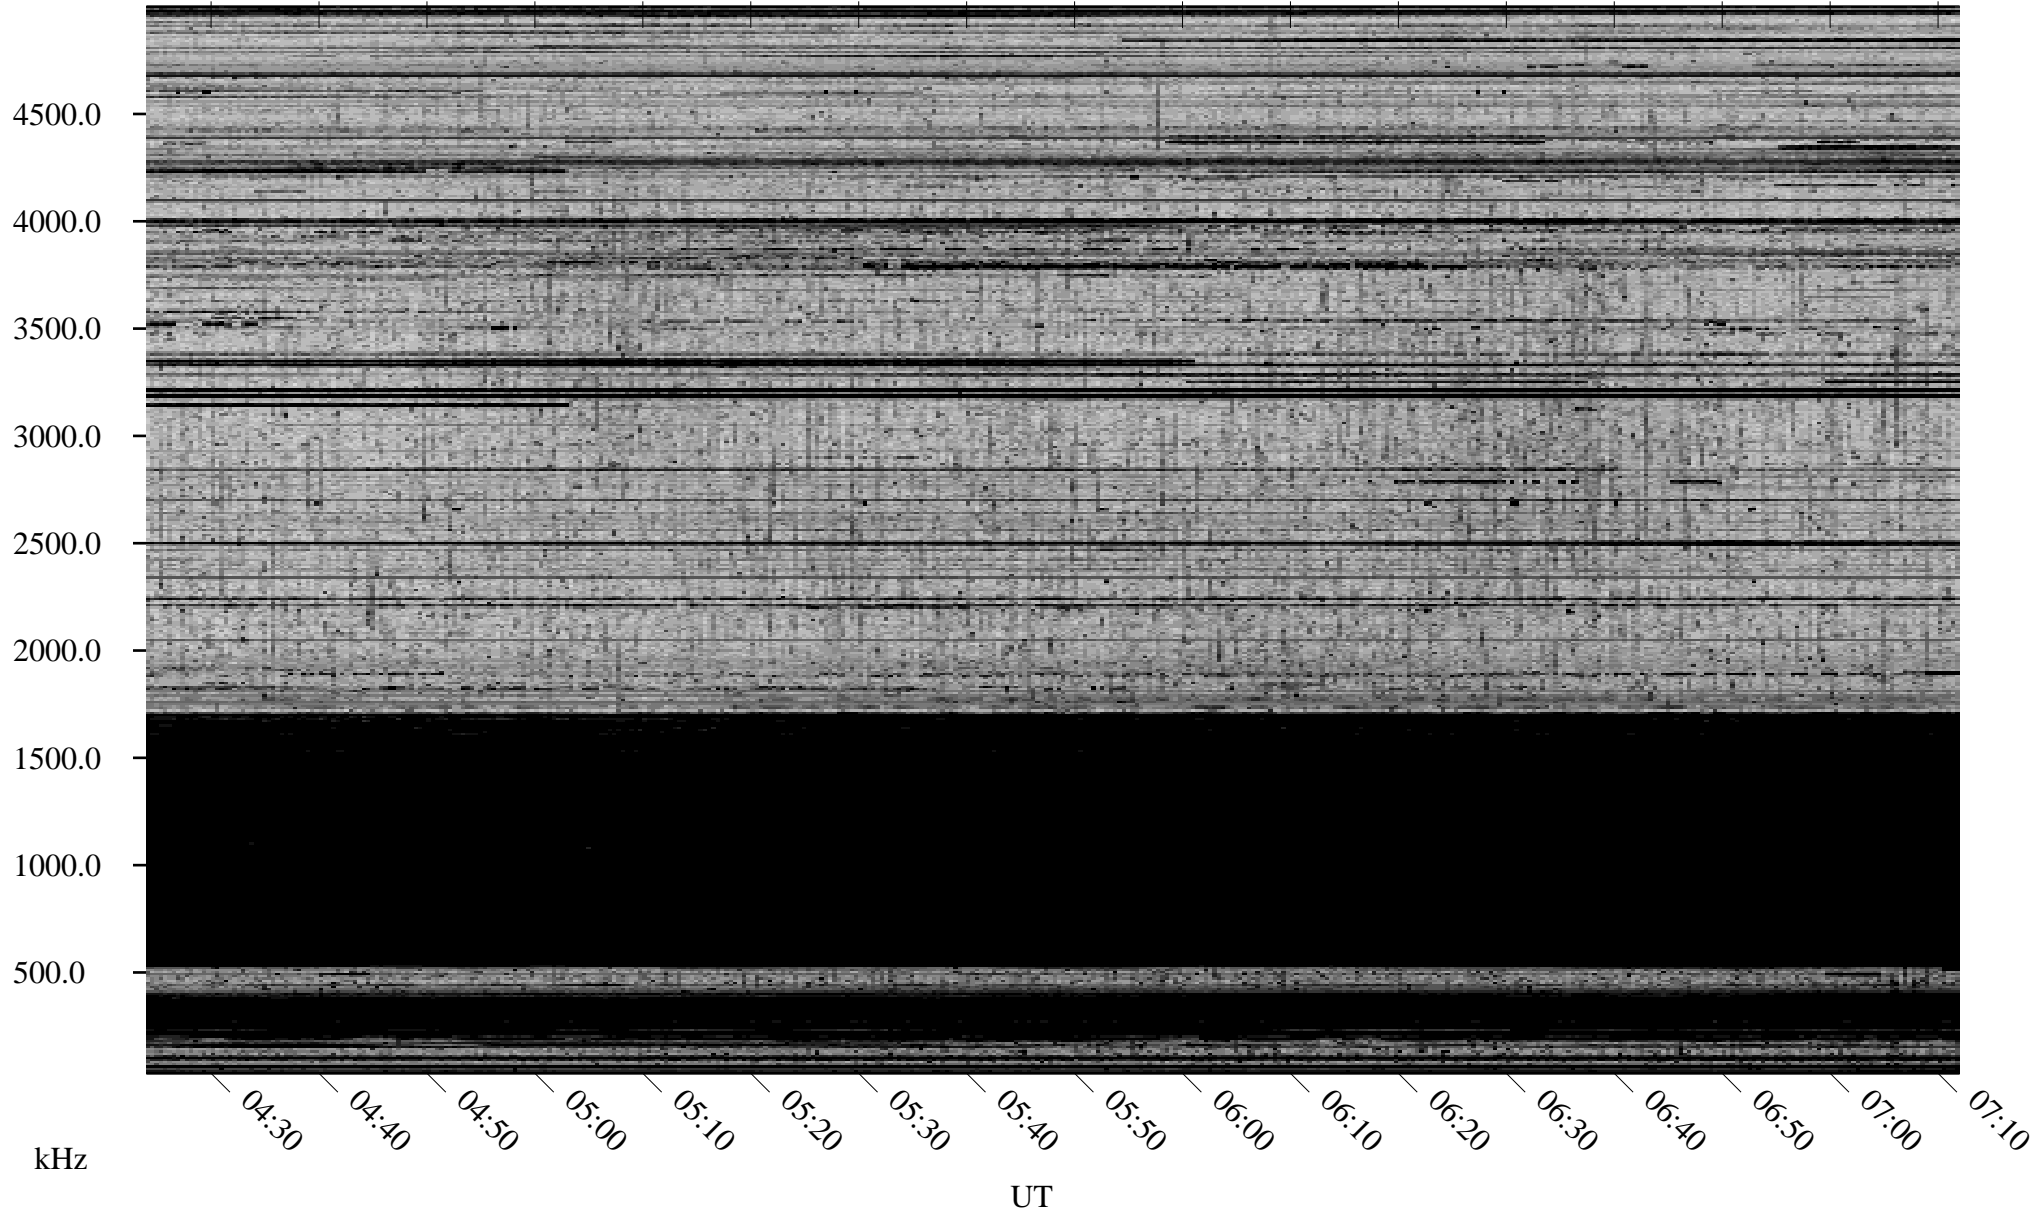

11/03/2009 Churchill, Manitoba

Linear Scale Black = 161 White = 15

ch093071.r00SUm max_12

Page 1

11/03/2009 Churchill, Manitoba

Linear Scale Black = 161 White = 15

ch09307l.r00SUm max_12

Page 2

11/04/2009 Churchill, Manitoba

Linear Scale Black = 161 White = 15

ch09307l.r00SUm max_12

Page 3

11/04/2009 Churchill, Manitoba

Linear Scale Black = 161 White = 15

ch09307l.r00SUm max_12

Page 4

11/04/2009 Churchill, Manitoba

Linear Scale Black = 161 White = 15

ch09307l.r00SUm max_12

Page 5

11/04/2009 Churchill, Manitoba

Linear Scale Black = 161 White = 15

ch09307l.r00SUm max_12

Page 6

11/04/2009 Churchill, Manitoba

Linear Scale Black = 161 White = 15

ch09307l.r00SUm max_12

Page 7

11/04/2009 Churchill, Manitoba

Linear Scale Black = 161 White = 15

ch093071.r00SUm max_12

Page 8