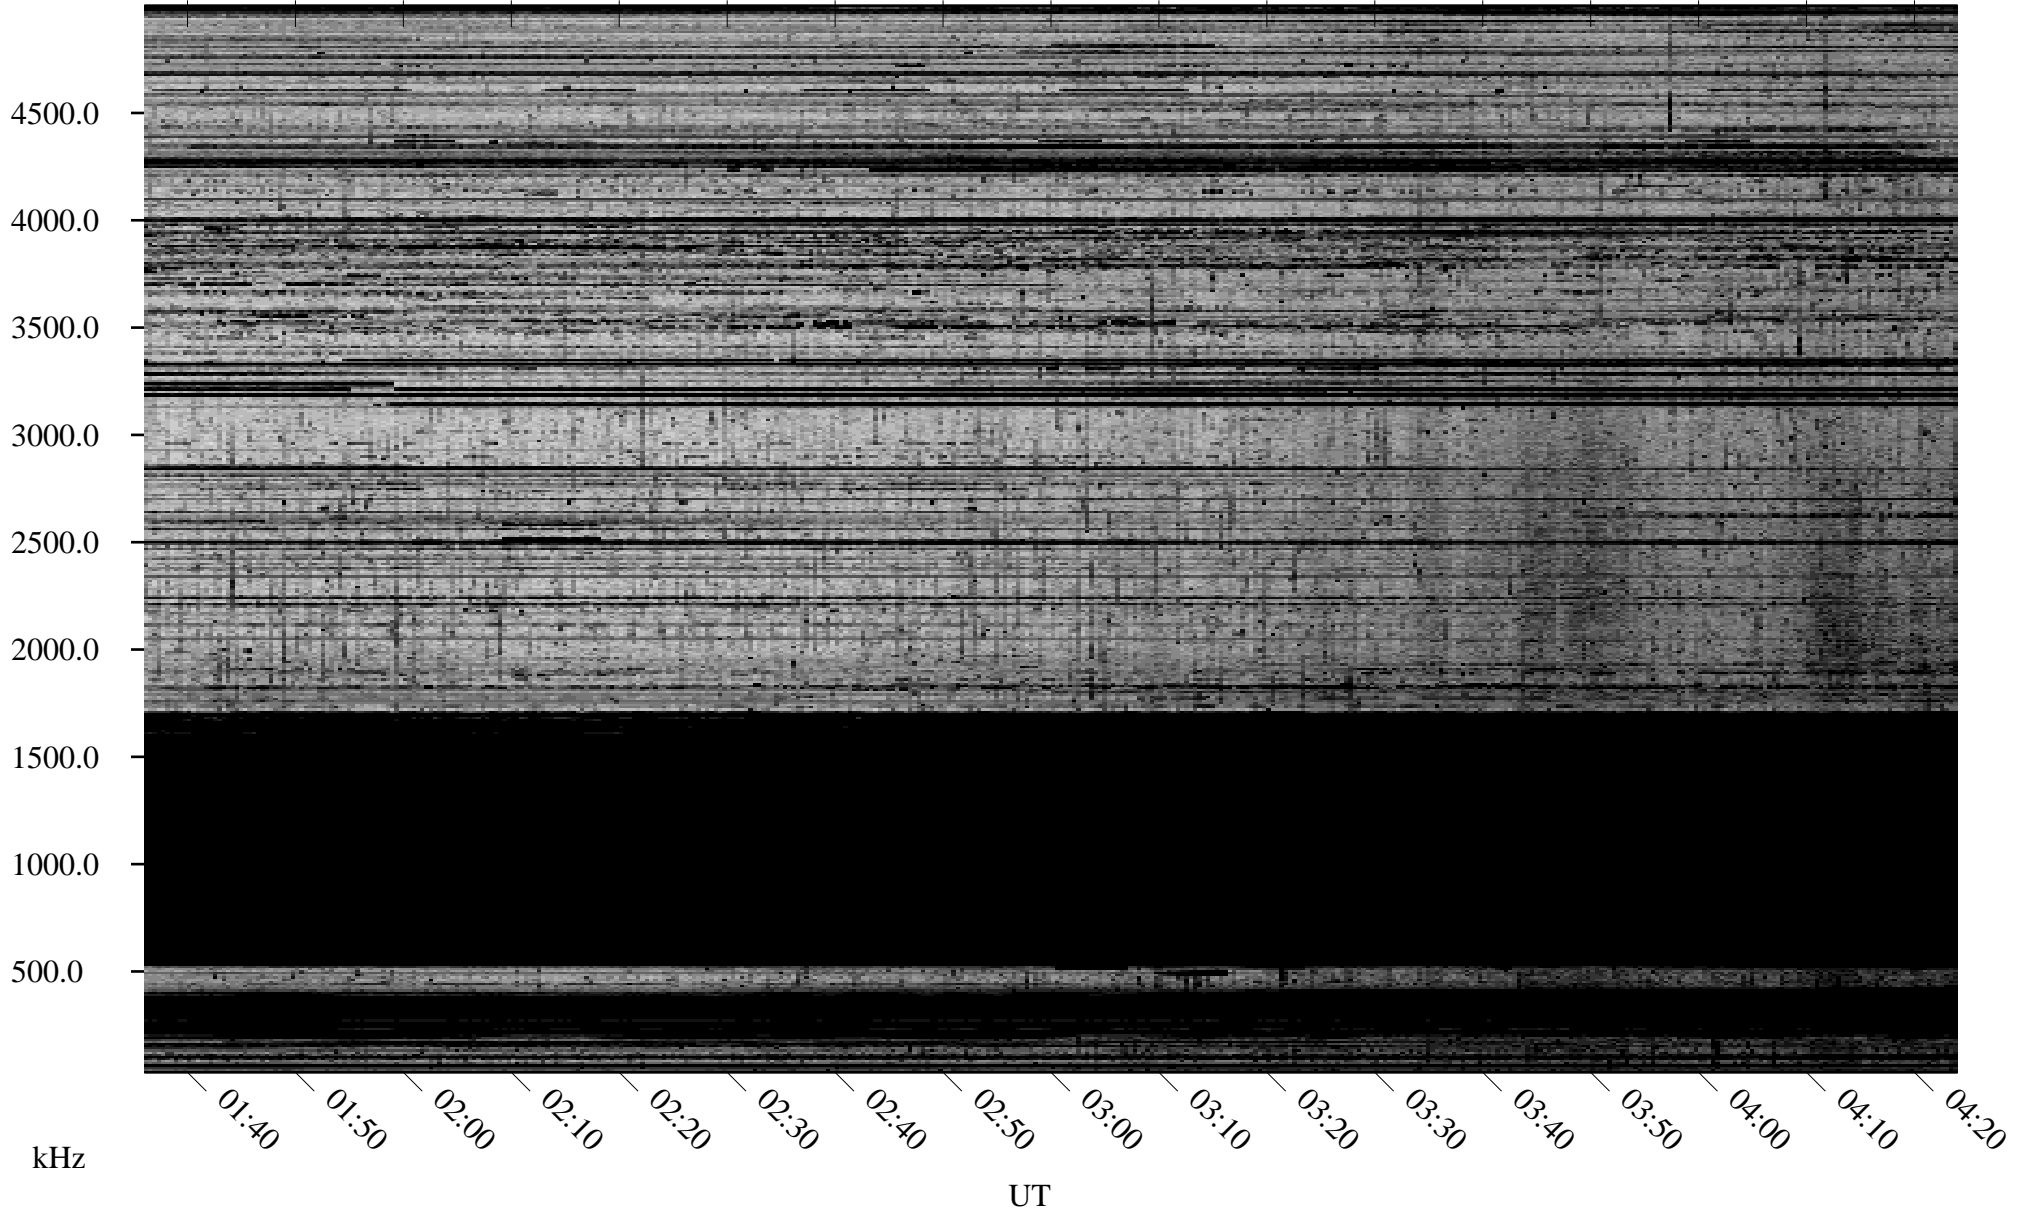

11/04/2009 Churchill, Manitoba

Linear Scale Black = 161 White = 15

ch09308l.r00SUm max_12

Page 1

11/04/2009 Churchill, Manitoba

Linear Scale Black = 161 White = 15

ch09308l.r00SUm max_12

Page 2

11/05/2009 Churchill, Manitoba

Linear Scale Black = 161 White = 15

ch09308l.r00SUm max_12

Page 3

11/05/2009 Churchill, Manitoba

Linear Scale Black = 161 White = 15

ch09308l.r00SUm max_12

Page 4

11/05/2009 Churchill, Manitoba

Linear Scale Black = 161 White = 15

ch09308l.r00SUm max_12

Page 5

11/05/2009 Churchill, Manitoba

Linear Scale Black = 161 White = 15

ch09308l.r00SUm max_12

Page 6

11/05/2009 Churchill, Manitoba

Linear Scale Black = 161 White = 15

ch09308l.r00SUm max_12

Page 7

11/05/2009 Churchill, Manitoba

Linear Scale Black = 161 White = 15

ch09308l.r00SUm max_12