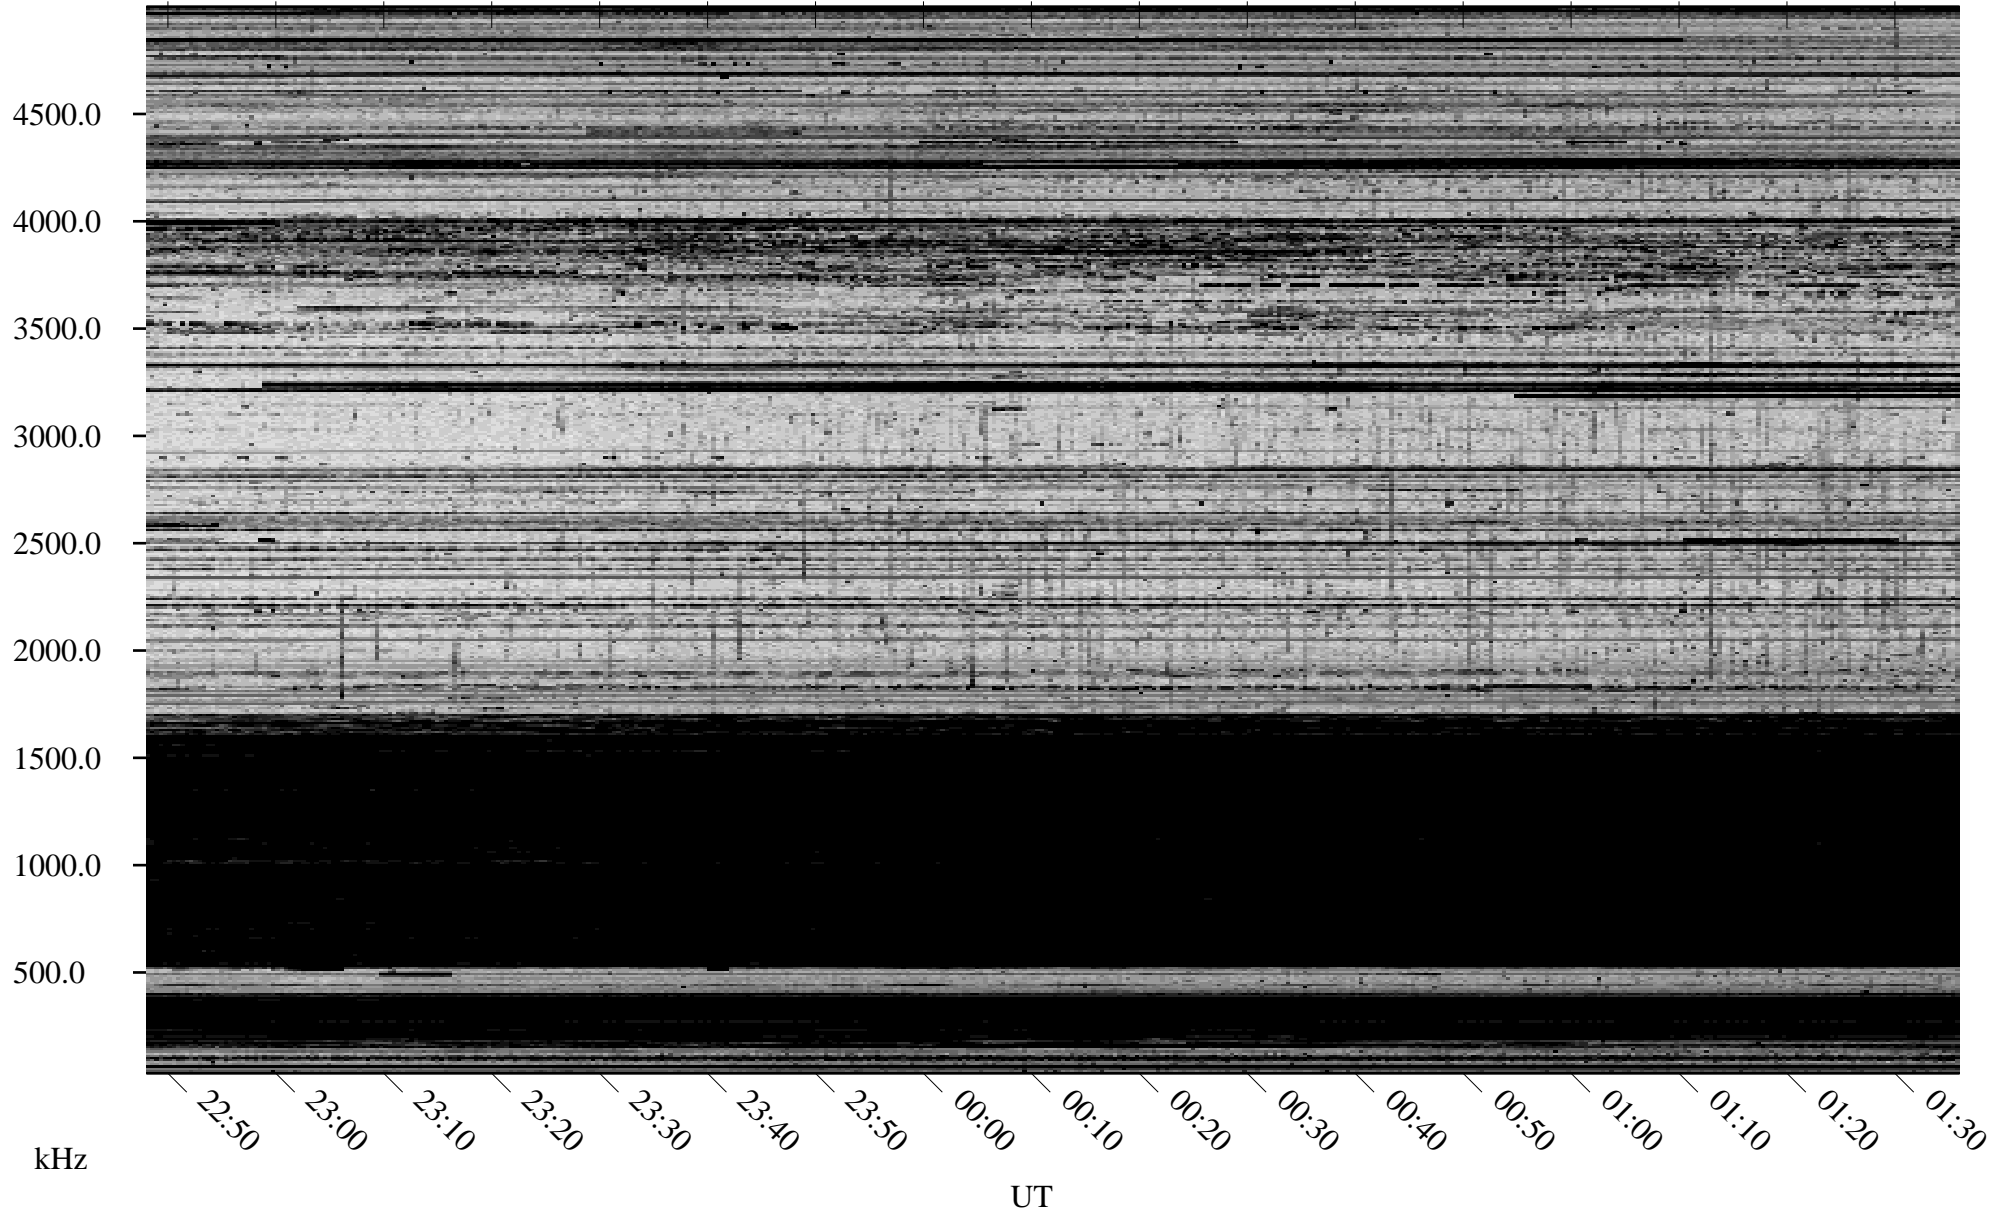

11/04/2009 Churchill, Manitoba

Linear Scale Black = 161 White = 15

ch09308l.r00SUm max_12

Page 1

11/04/2009 Churchill, Manitoba

Linear Scale Black = 161 White = 15

ch09308l.r00SUm max_12

Page 2

11/05/2009 Churchill, Manitoba

Linear Scale Black = 161 White = 15

ch09308l.r00SUm max_12

Page 3

11/05/2009 Churchill, Manitoba

Linear Scale Black = 161 White = 15

ch09308l.r00SUm max_12

Page 4

11/05/2009 Churchill, Manitoba

Linear Scale Black = 161 White = 15

ch09308l.r00SUm max_12

Page 5

11/05/2009 Churchill, Manitoba

Linear Scale Black = 161 White = 15

ch09308l.r00SUm max_12

Page 6

11/05/2009 Churchill, Manitoba

Linear Scale Black = 161 White = 15

ch09308l.r00SUm max_12

Page 7

11/05/2009 Churchill, Manitoba

Linear Scale Black = 161 White = 15

ch09308l.r00SUm max_12