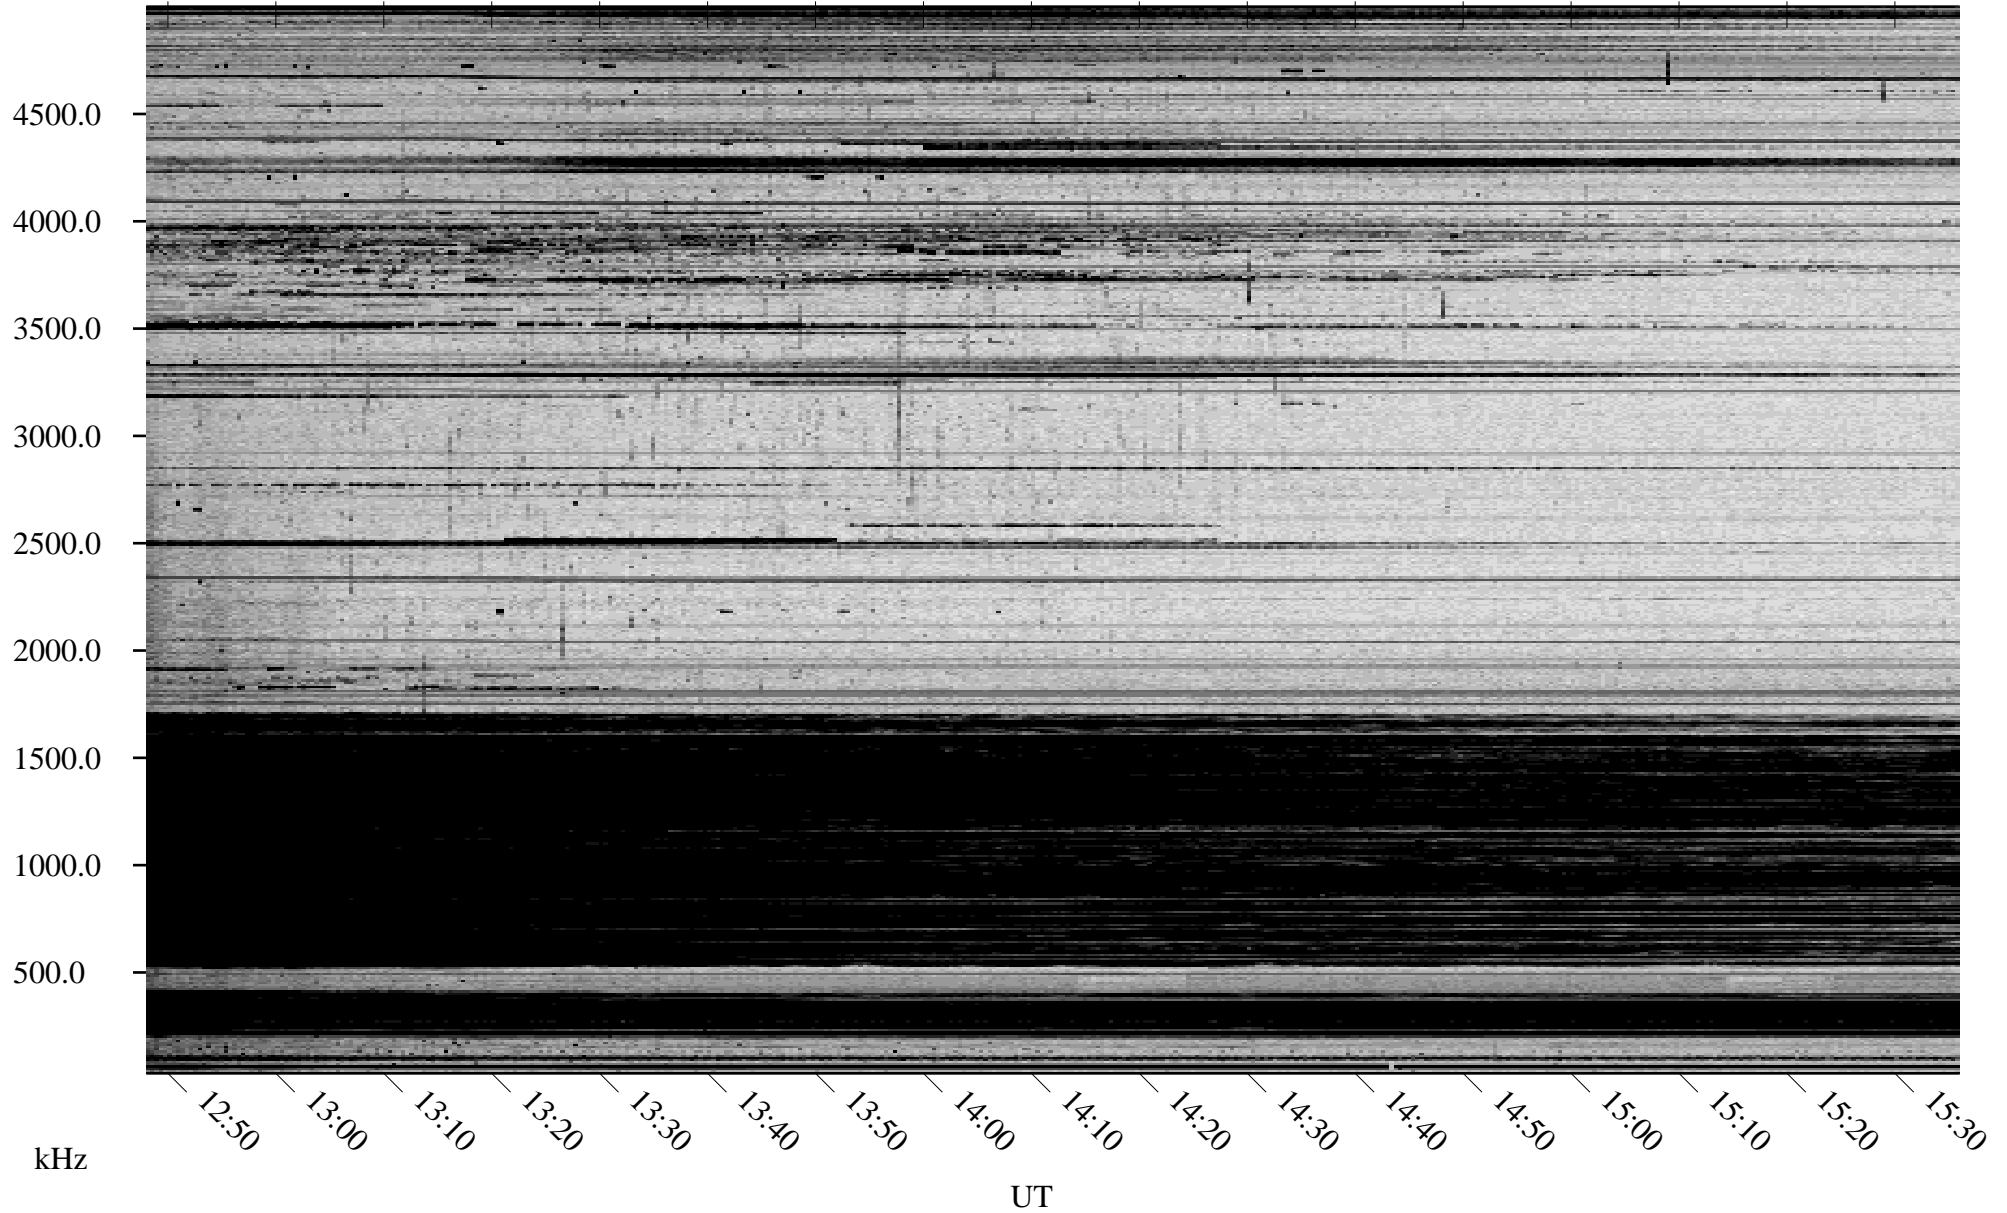

11/04/2009 Churchill, Manitoba

Linear Scale Black = 161 White = 15

ch09308l.r00SUm max_12

Page 1

11/04/2009 Churchill, Manitoba

Linear Scale Black = 161 White = 15

ch09308l.r00SUm max_12

Page 2

11/05/2009 Churchill, Manitoba

Linear Scale Black = 161 White = 15

ch09308l.r00SUm max_12

Page 5

11/05/2009 Churchill, Manitoba

Linear Scale Black = 161 White = 15

ch09308l.r00SUm max_12

Page 6

11/05/2009 Churchill, Manitoba

Linear Scale Black = 161 White = 15

ch09308l.r00SUm max_12

Page 7

11/05/2009 Churchill, Manitoba

Linear Scale Black = 161 White = 15

ch09308l.r00SUm max_12