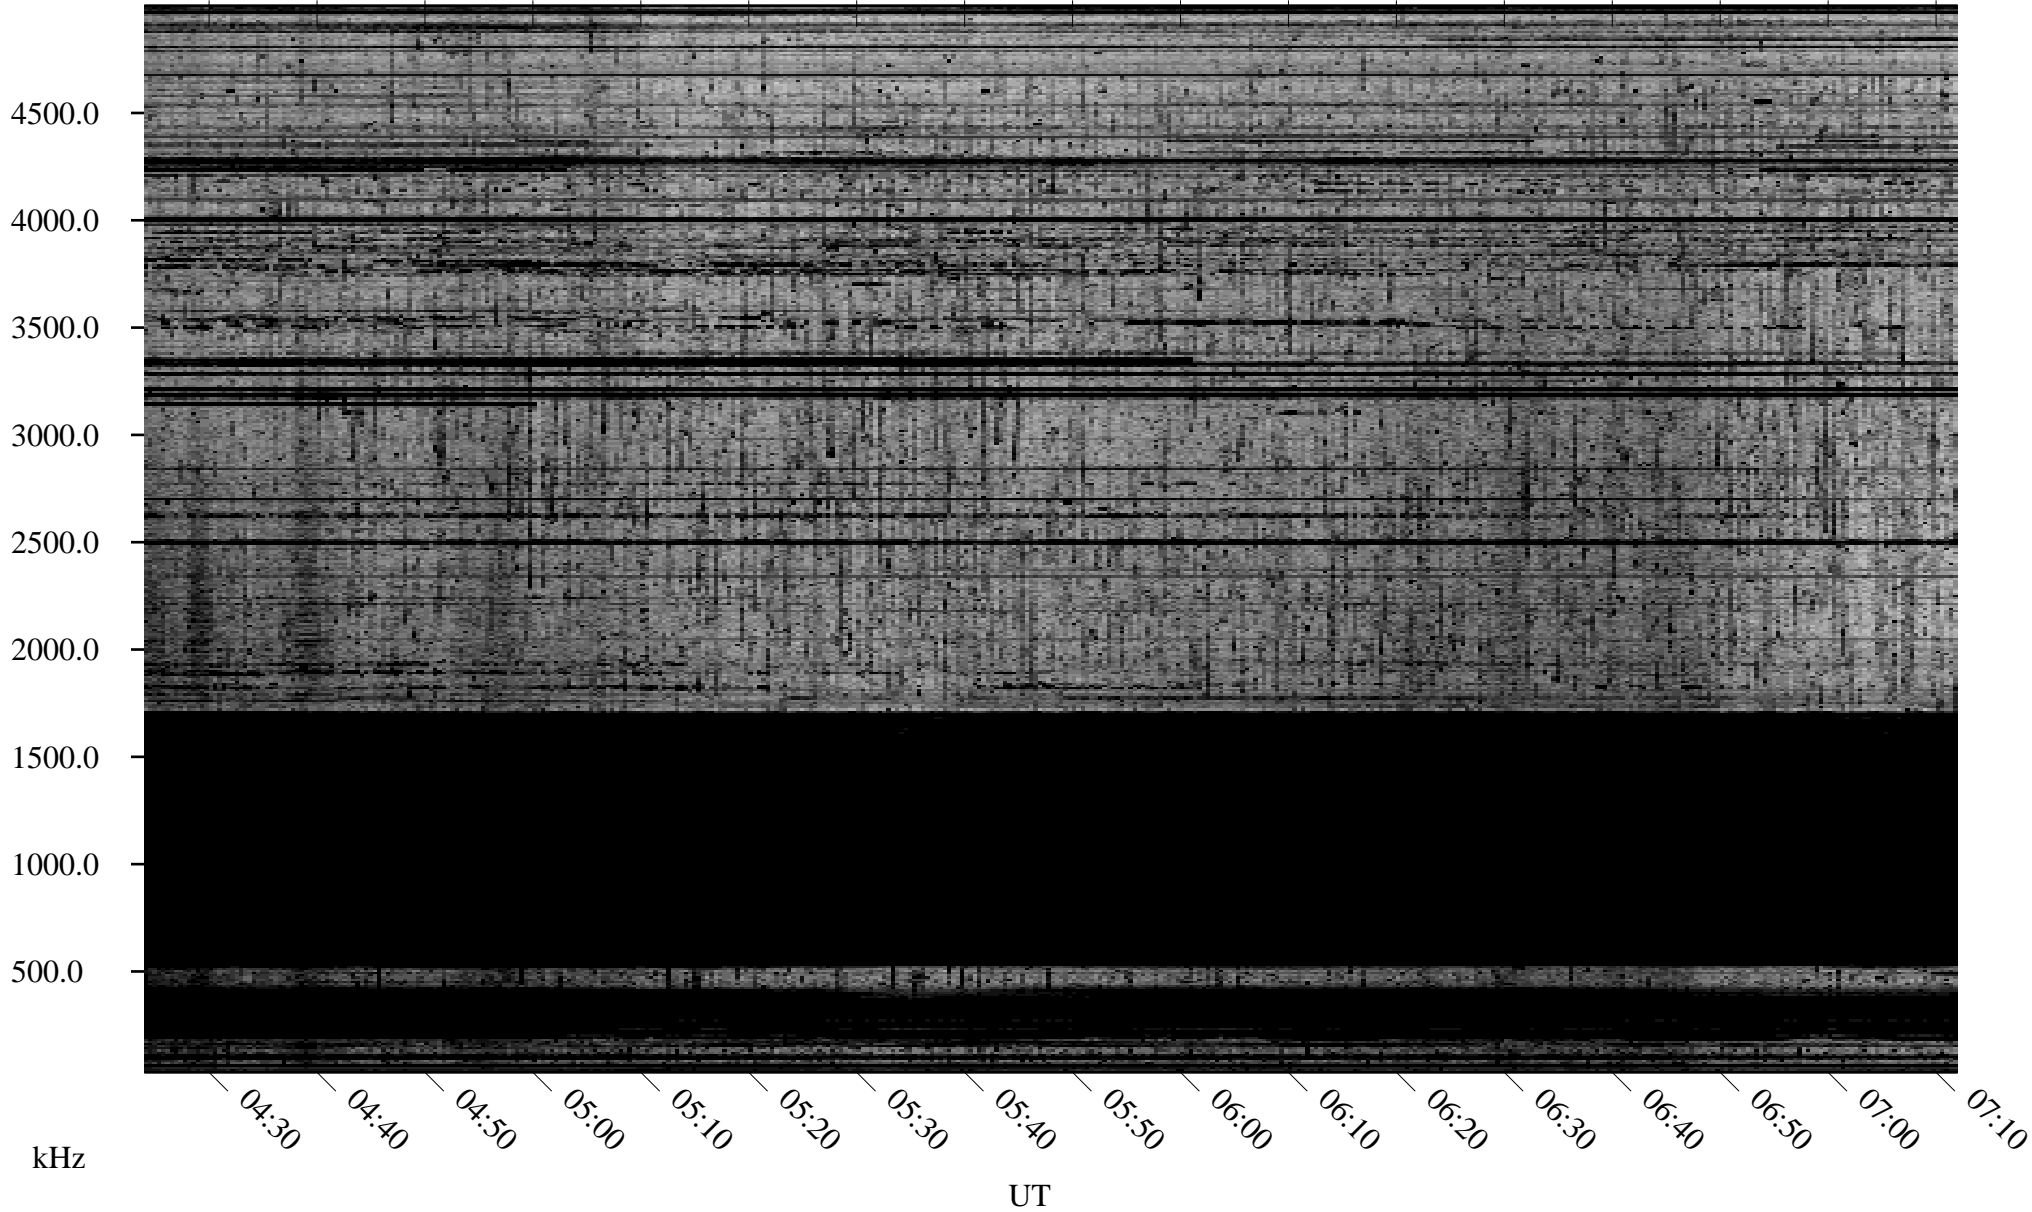

11/04/2009 Churchill, Manitoba

Linear Scale Black = 161 White = 15

ch09308l.r00SUm max_12

Page 1

11/04/2009 Churchill, Manitoba

Linear Scale Black = 161 White = 15

ch09308l.r00SUm max_12

Page 2

11/05/2009 Churchill, Manitoba

Linear Scale Black = 161 White = 15

ch09308l.r00SUm max_12

Page 3

11/05/2009 Churchill, Manitoba

Linear Scale Black = 161 White = 15

ch09308l.r00SUm max_12

Page 4

11/05/2009 Churchill, Manitoba

Linear Scale Black = 161 White = 15

ch09308l.r00SUm max_12

Page 5

11/05/2009 Churchill, Manitoba

Linear Scale Black = 161 White = 15

ch09308l.r00SUm max_12

Page 6

11/05/2009 Churchill, Manitoba

Linear Scale Black = 161 White = 15

ch09308l.r00SUm max_12

Page 7

11/05/2009 Churchill, Manitoba

Linear Scale Black = 161 White = 15

ch09308l.r00SUm max_12