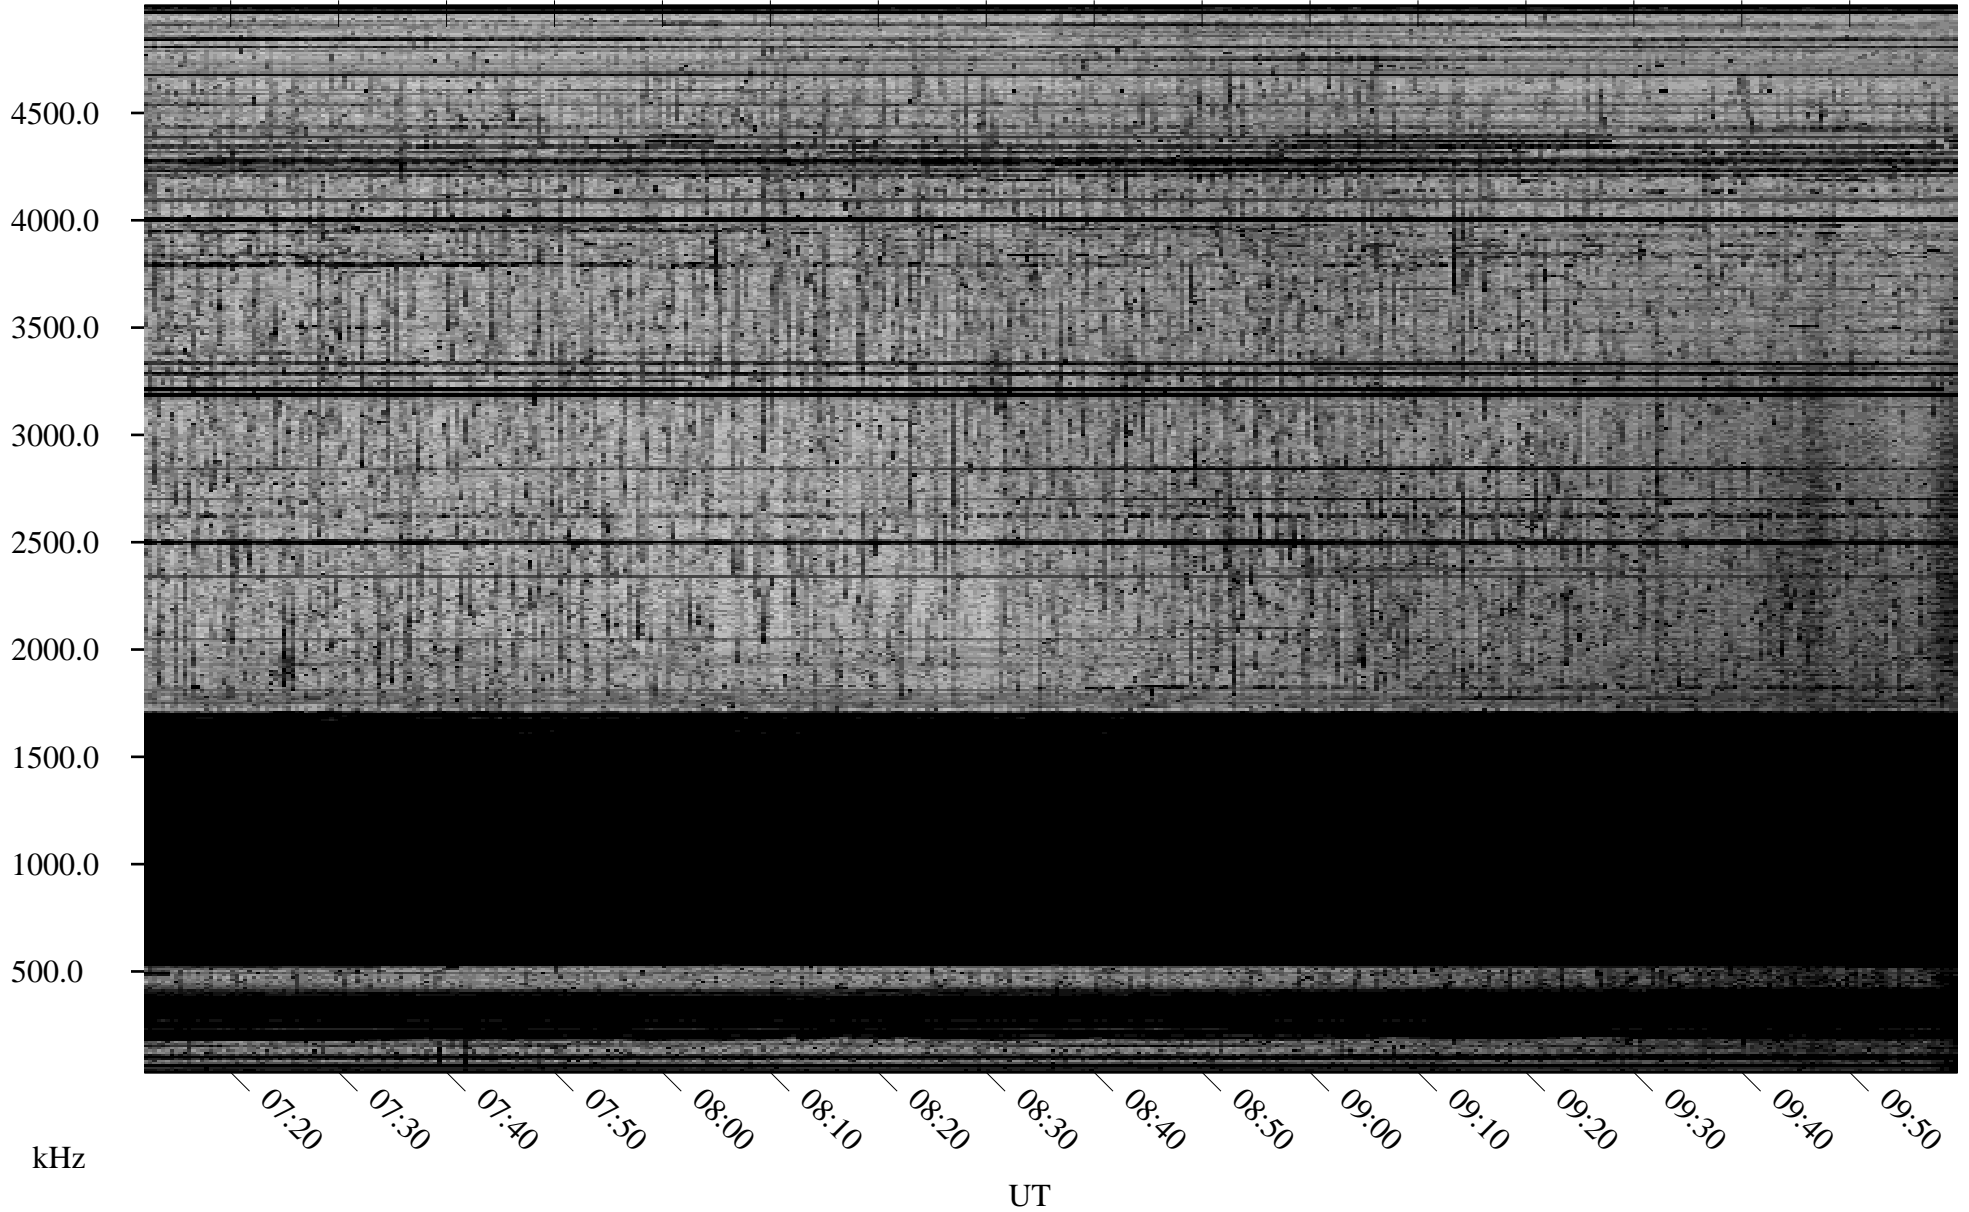

11/04/2009 Churchill, Manitoba

Linear Scale Black = 161 White = 15

ch09308l.r00SUm max_12

Page 1

11/04/2009 Churchill, Manitoba

Linear Scale Black = 161 White = 15

ch09308l.r00SUm max_12

Page 2

11/05/2009 Churchill, Manitoba

Linear Scale Black = 161 White = 15

ch09308l.r00SUm max_12

Page 3

11/05/2009 Churchill, Manitoba

Linear Scale Black = 161 White = 15

ch09308l.r00SUm max_12

Page 4

11/05/2009 Churchill, Manitoba

Linear Scale Black = 161 White = 15

ch09308l.r00SUm max_12

Page 5

11/05/2009 Churchill, Manitoba

Linear Scale Black = 161 White = 15

ch09308l.r00SUm max_12

Page 6

11/05/2009 Churchill, Manitoba

Linear Scale Black = 161 White = 15

ch09308l.r00SUm max_12

Page 7

11/05/2009 Churchill, Manitoba

Linear Scale Black = 161 White = 15

ch09308l.r00SUm max_12