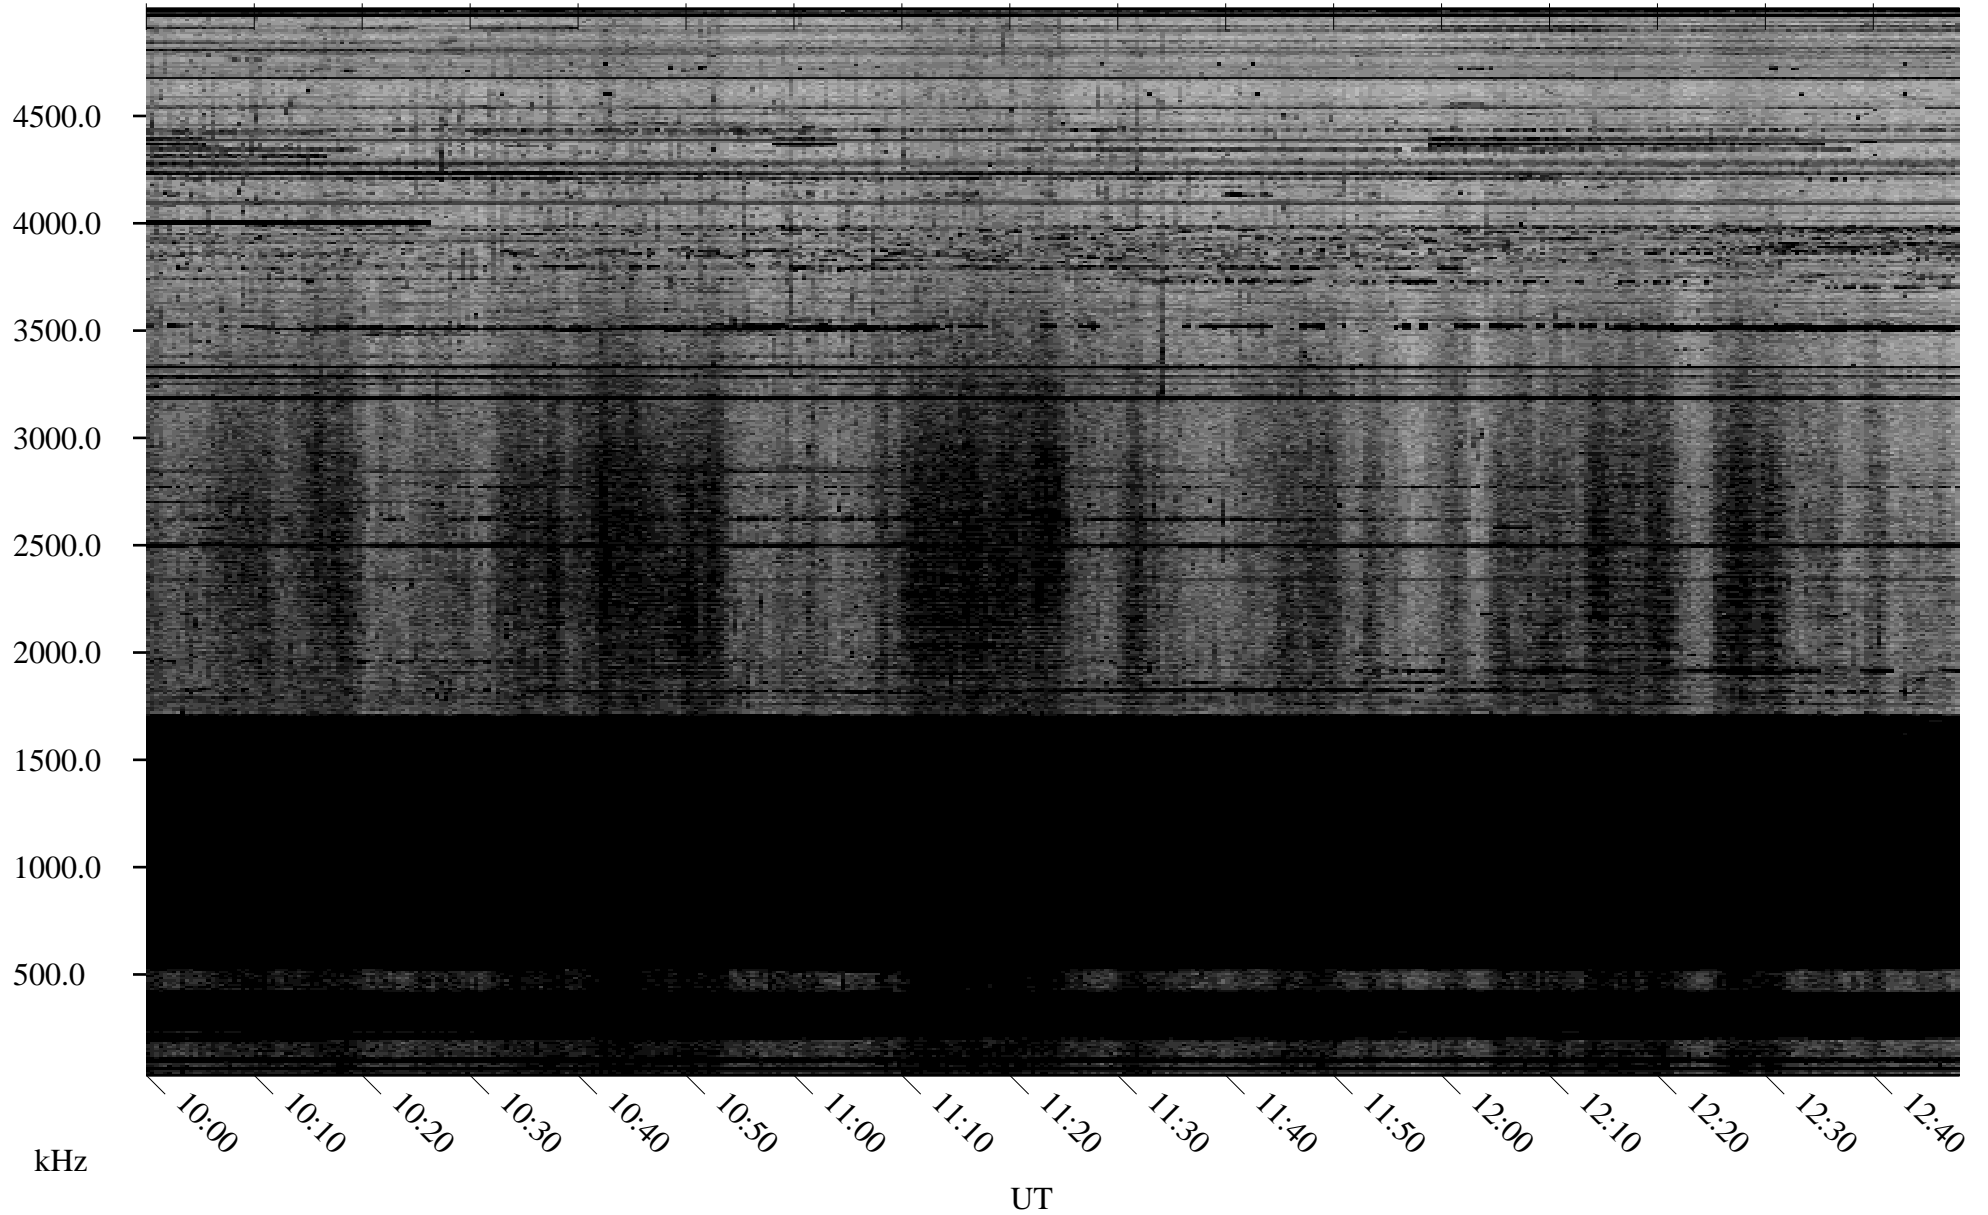

11/04/2009 Churchill, Manitoba

Linear Scale Black = 161 White = 15

ch09308l.r00SUm max_12

Page 1

11/04/2009 Churchill, Manitoba

Linear Scale Black = 161 White = 15

ch09308l.r00SUm max_12

Page 2

11/05/2009 Churchill, Manitoba

Linear Scale Black = 161 White = 15

ch09308l.r00SUm max_12

Page 3

11/05/2009 Churchill, Manitoba

Linear Scale Black = 161 White = 15

ch09308l.r00SUm max_12

Page 4

11/05/2009 Churchill, Manitoba

Linear Scale Black = 161 White = 15

ch09308l.r00SUm max_12

Page 5

11/05/2009 Churchill, Manitoba

Linear Scale Black = 161 White = 15

ch09308l.r00SUm max_12

Page 6

11/05/2009 Churchill, Manitoba

Linear Scale Black = 161 White = 15

ch09308l.r00SUm max_12

Page 7

11/05/2009 Churchill, Manitoba

Linear Scale Black = 161 White = 15

ch09308l.r00SUm max_12