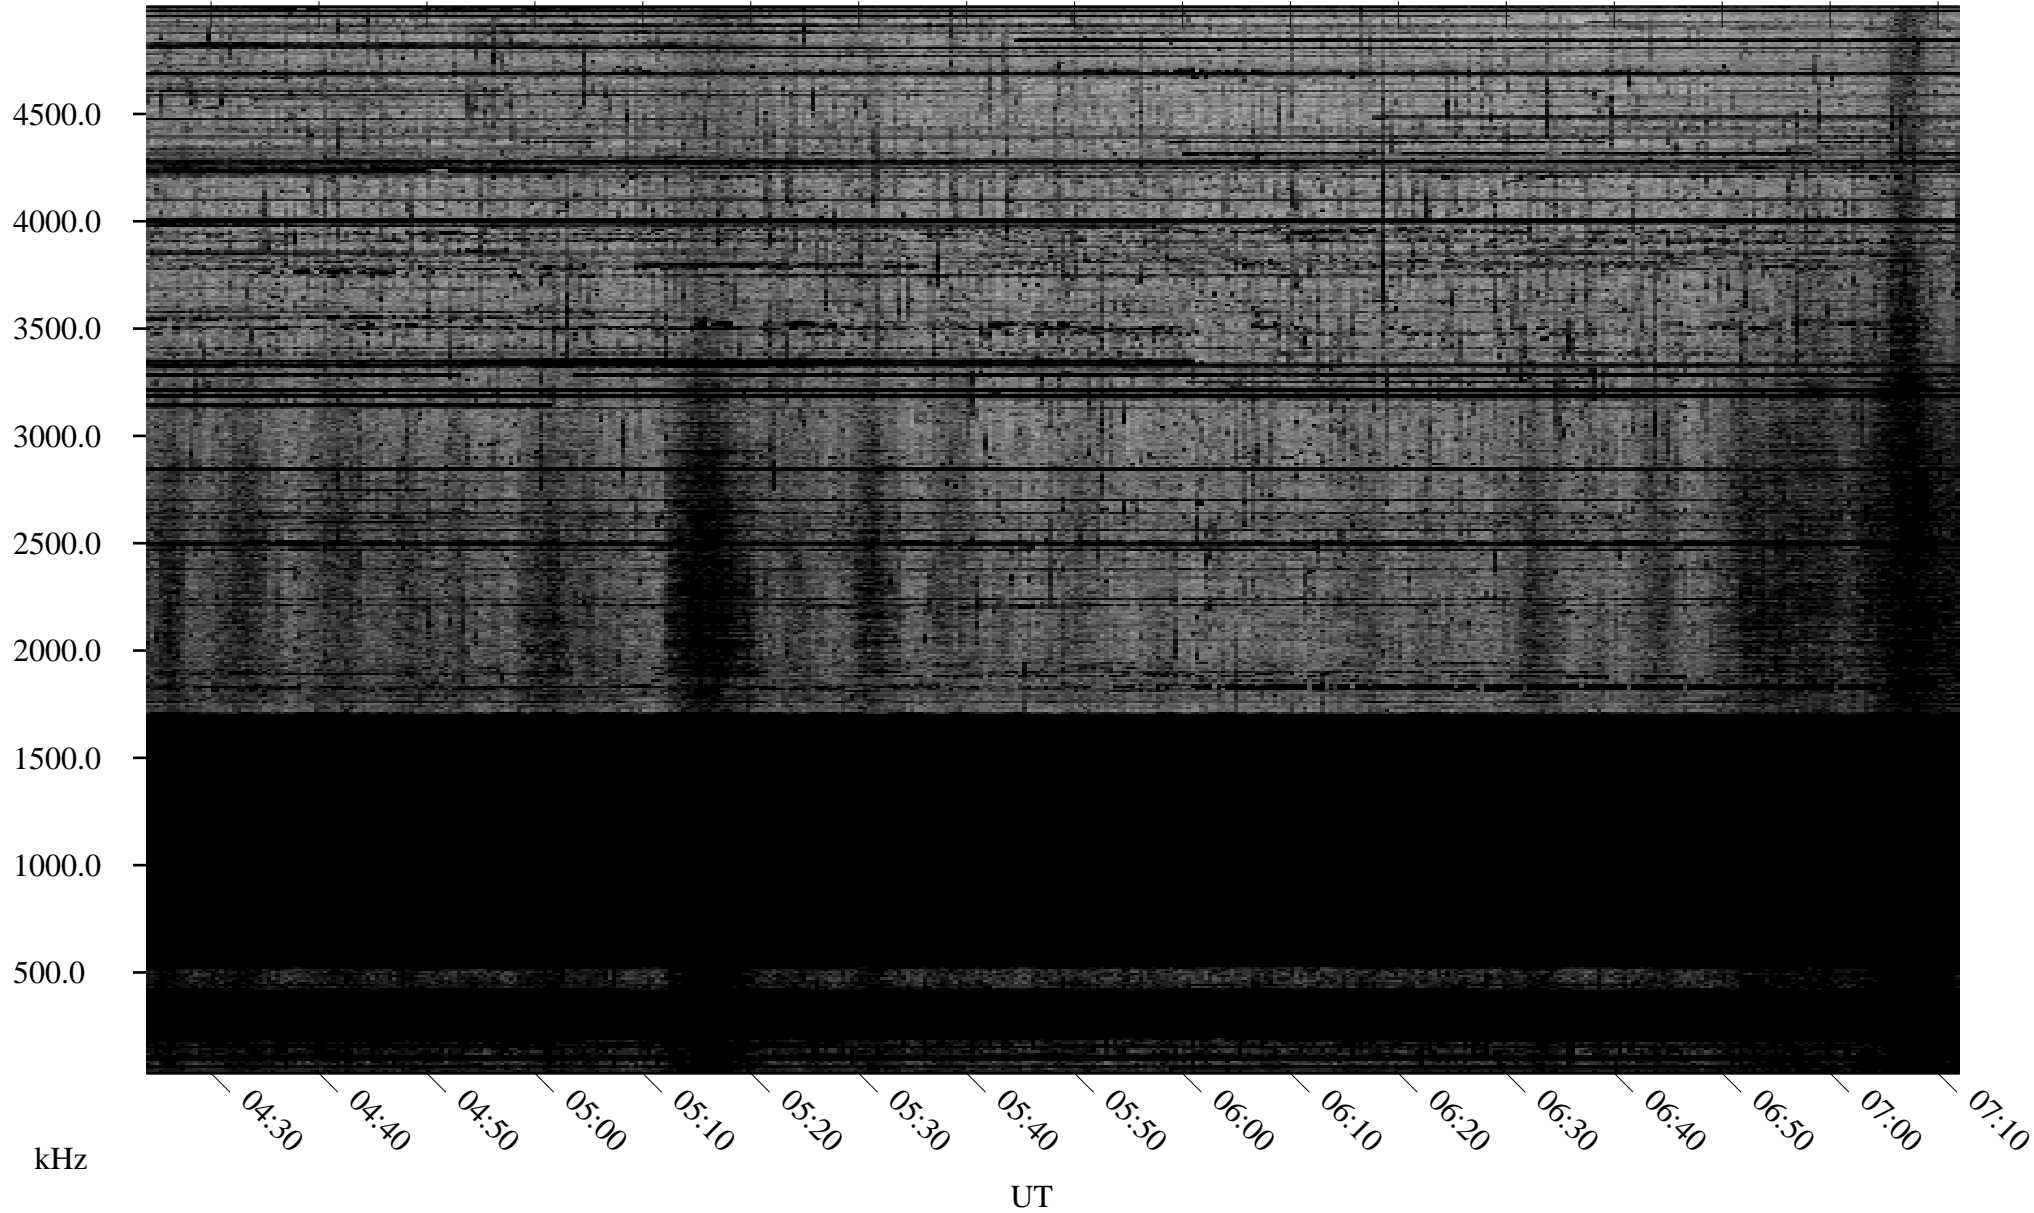

11/05/2009 Churchill, Manitoba

Linear Scale Black = 161 White = 15

ch09309l.r00SUm max_12

Page 1

11/05/2009 Churchill, Manitoba

Linear Scale Black = 161 White = 15

ch09309l.r00SUm max_12

Page 2

11/06/2009 Churchill, Manitoba

Linear Scale Black = 161 White = 15

ch09309l.r00SUm max_12

Page 3

11/06/2009 Churchill, Manitoba

Linear Scale Black = 161 White = 15

ch09309l.r00SUm max_12

Page 4

11/06/2009 Churchill, Manitoba

Linear Scale Black = 161 White = 15

ch09309l.r00SUm max_12

Page 5

11/06/2009 Churchill, Manitoba

Linear Scale Black = 161 White = 15

ch09309l.r00SUm max_12

Page 6

11/06/2009 Churchill, Manitoba

Linear Scale Black = 161 White = 15

ch09309l.r00SUm max_12

Page 7

11/06/2009 Churchill, Manitoba

Linear Scale Black = 161 White = 15

ch09309l.r00SUm max_12

Page 8