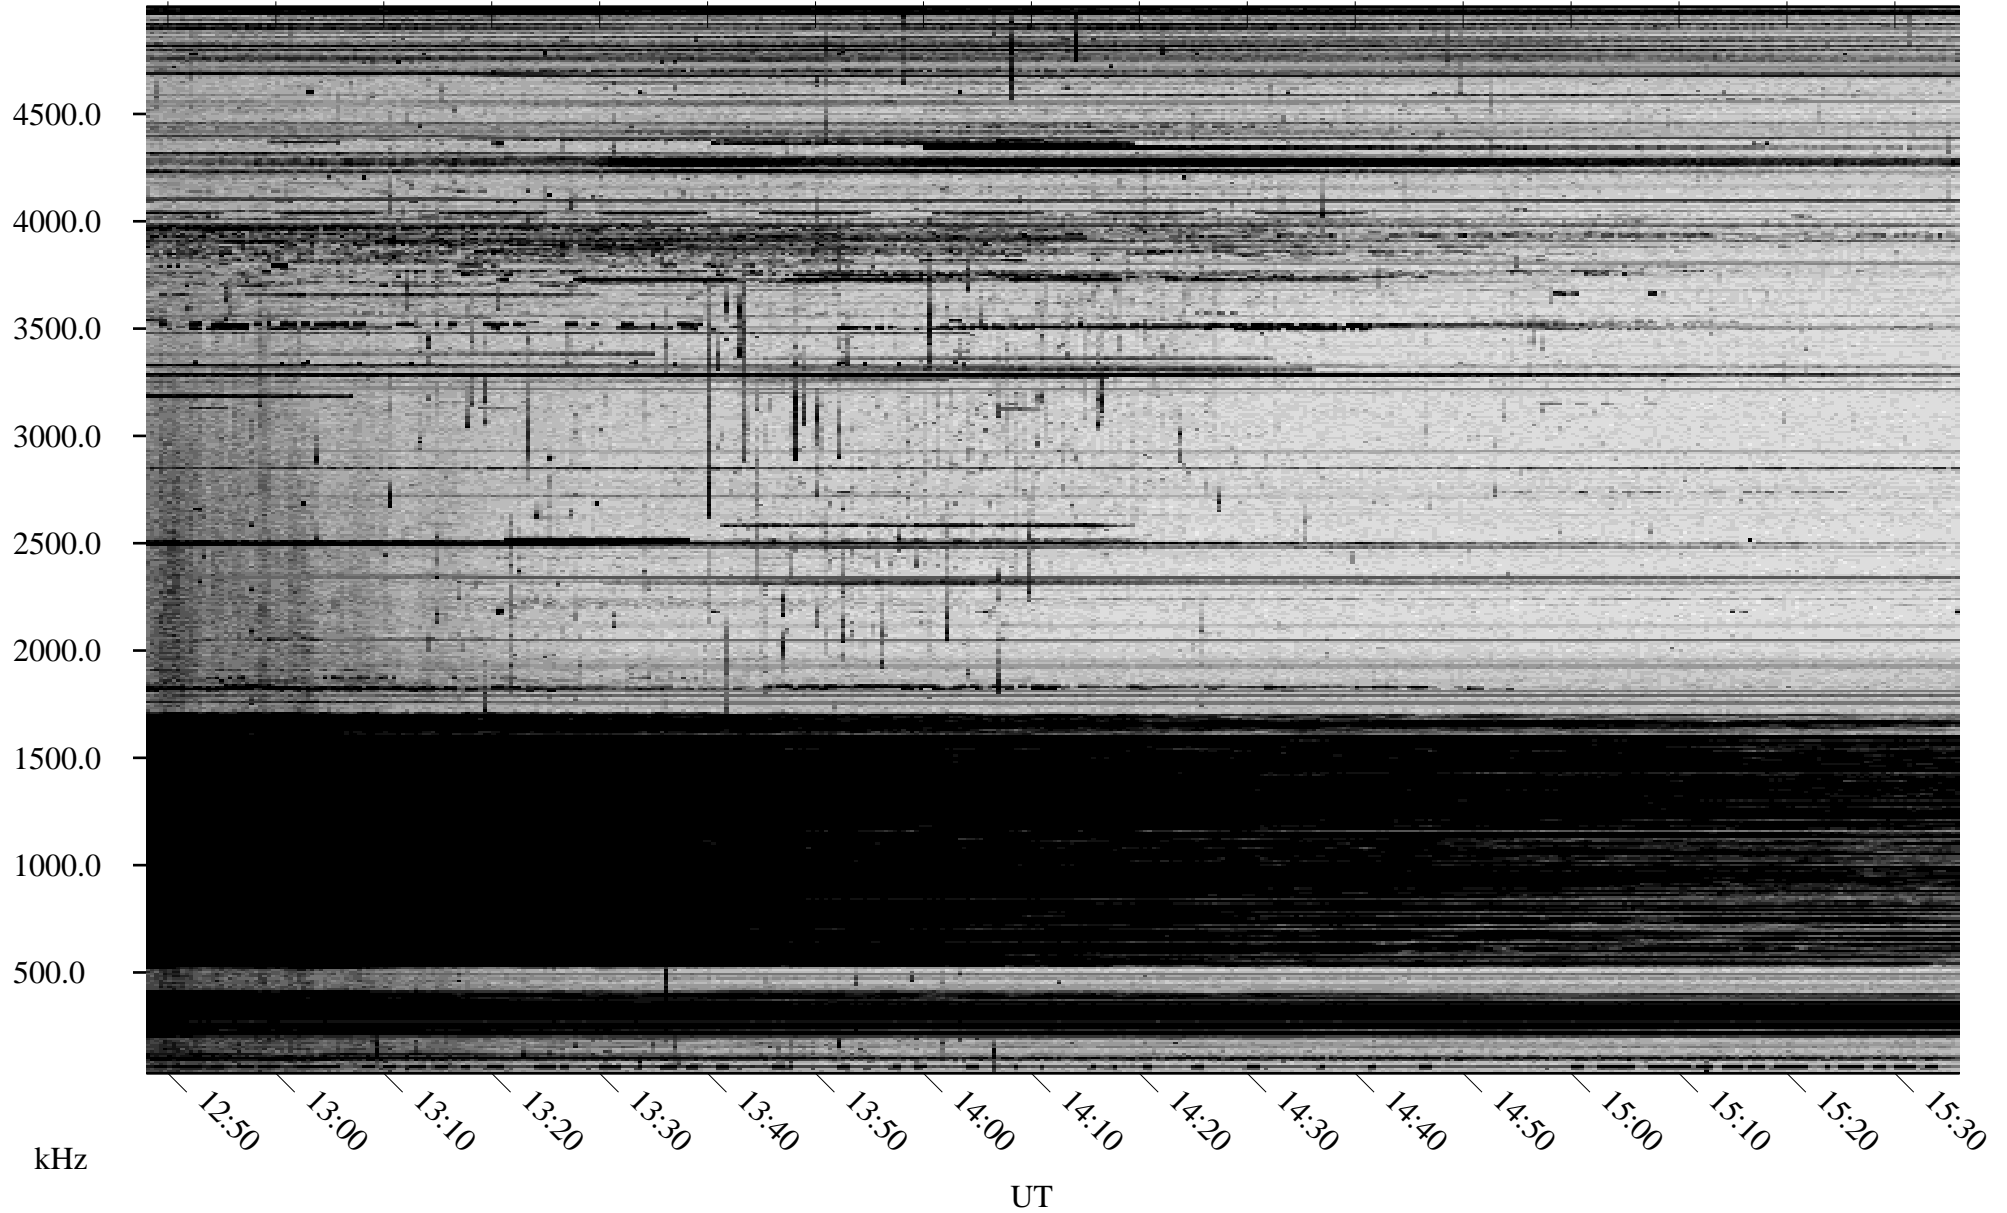

11/05/2009 Churchill, Manitoba

Linear Scale Black = 161 White = 15

ch09309l.r00SUm max_12

Page 1

11/05/2009 Churchill, Manitoba

Linear Scale Black = 161 White = 15

ch09309l.r00SUm max_12

Page 2

11/06/2009 Churchill, Manitoba

Linear Scale Black = 161 White = 15

ch09309l.r00SUm max_12

Page 3

11/06/2009 Churchill, Manitoba

Linear Scale Black = 161 White = 15

ch09309l.r00SUm max_12

Page 4

11/06/2009 Churchill, Manitoba

Linear Scale Black = 161 White = 15

ch09309l.r00SUm max_12

Page 5

11/06/2009 Churchill, Manitoba

Linear Scale Black = 161 White = 15

ch09309l.r00SUm max_12

Page 6

11/06/2009 Churchill, Manitoba

Linear Scale Black = 161 White = 15

ch09309l.r00SUm max_12

Page 7

11/06/2009 Churchill, Manitoba

Linear Scale Black = 161 White = 15

ch09309l.r00SUm max_12

Page 8