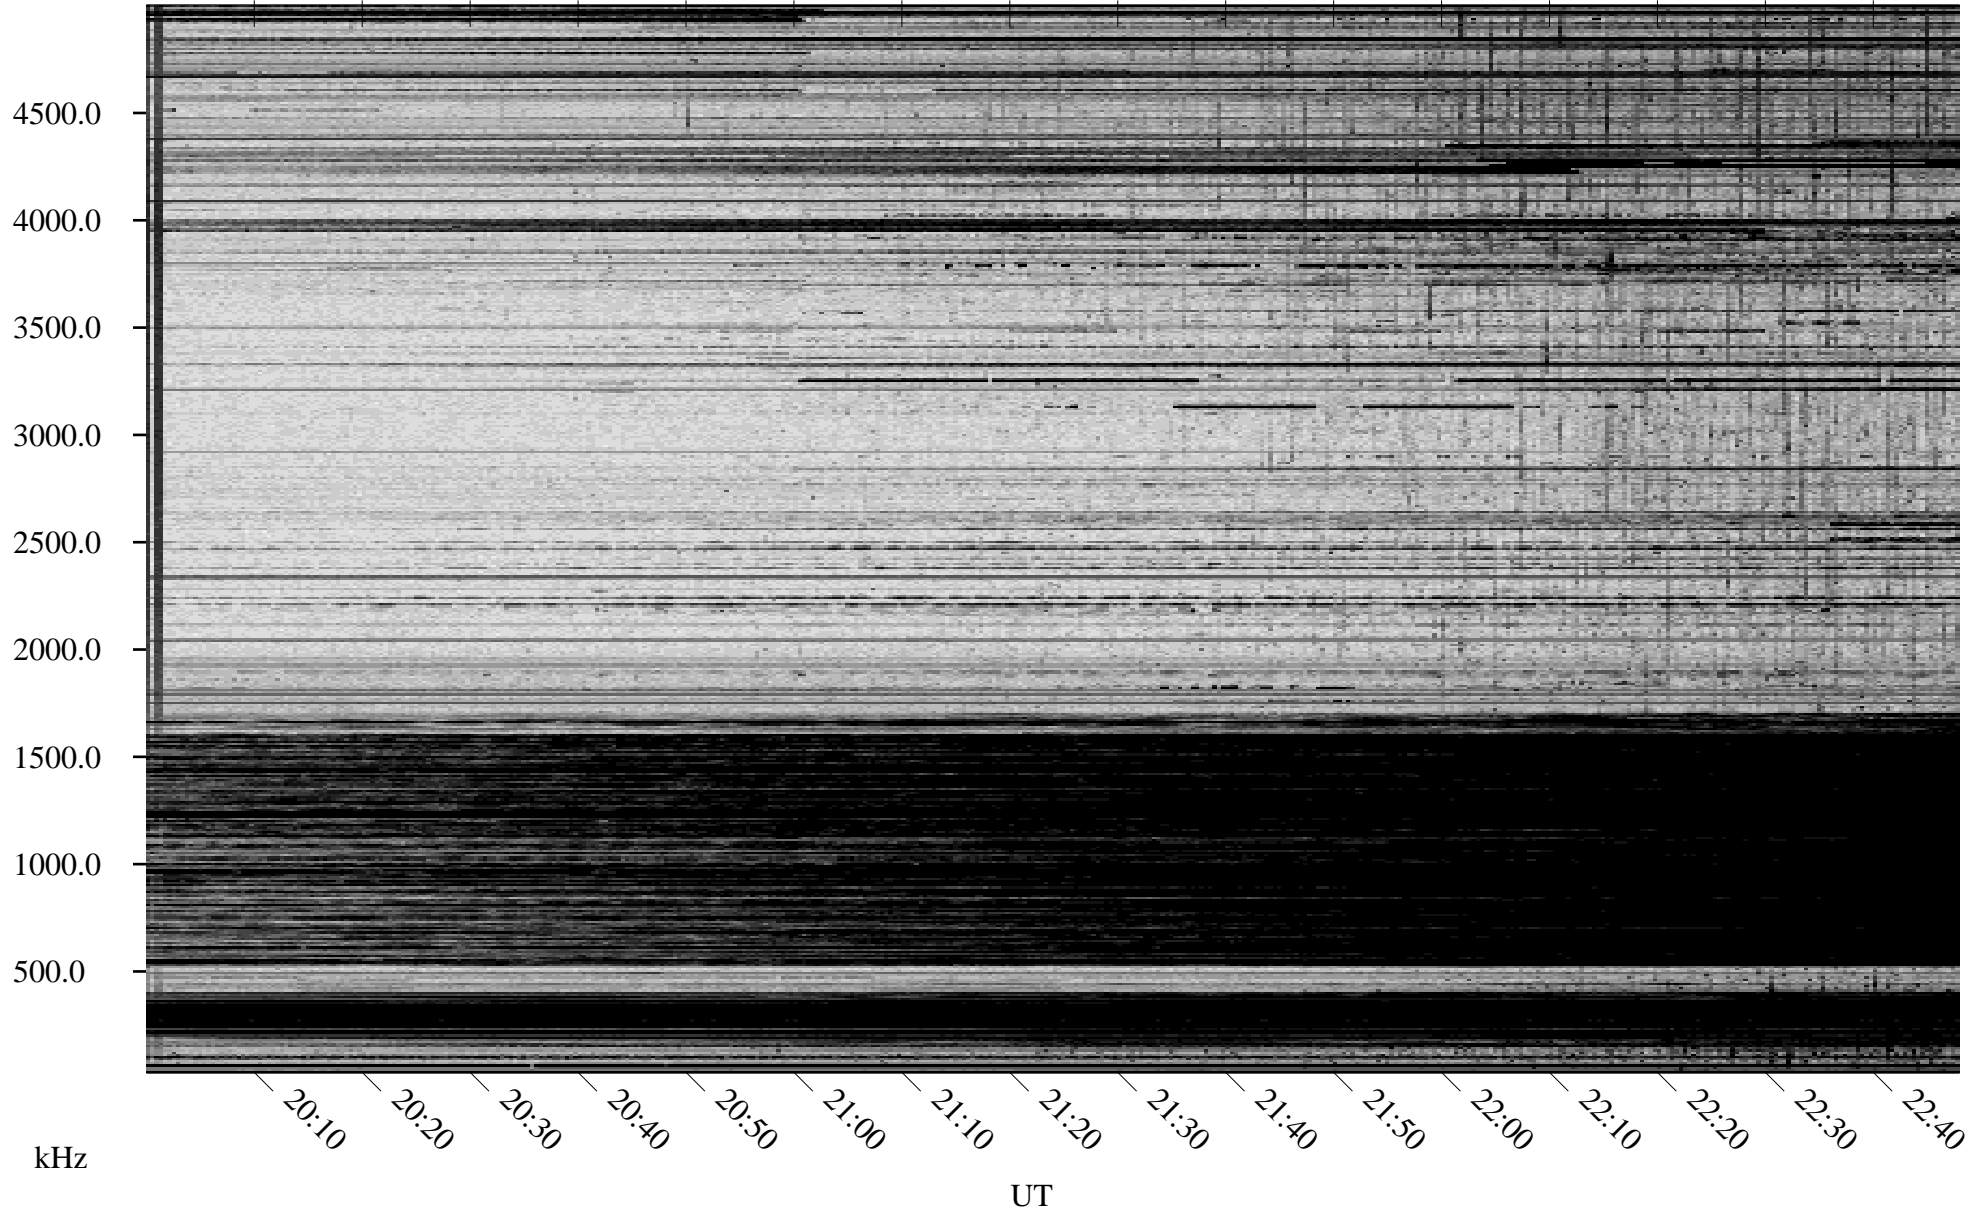

11/05/2009 Churchill, Manitoba

Linear Scale Black = 161 White = 15

ch09309l.r00SUm max_12

Page 1

11/05/2009 Churchill, Manitoba

Linear Scale Black = 161 White = 15

ch09309l.r00SUm max_12

Page 2

11/06/2009 Churchill, Manitoba

Linear Scale Black = 161 White = 15

ch09309l.r00SUm max_12

Page 3

11/06/2009 Churchill, Manitoba

Linear Scale Black = 161 White = 15

ch09309l.r00SUm max_12

Page 4

11/06/2009 Churchill, Manitoba

Linear Scale Black = 161 White = 15

ch09309l.r00SUm max_12

Page 5

11/06/2009 Churchill, Manitoba

Linear Scale Black = 161 White = 15

ch09309l.r00SUm max_12

Page 6

11/06/2009 Churchill, Manitoba

Linear Scale Black = 161 White = 15

ch09309l.r00SUm max_12

Page 7

11/06/2009 Churchill, Manitoba

Linear Scale Black = 161 White = 15

ch09309l.r00SUm max_12

Page 8