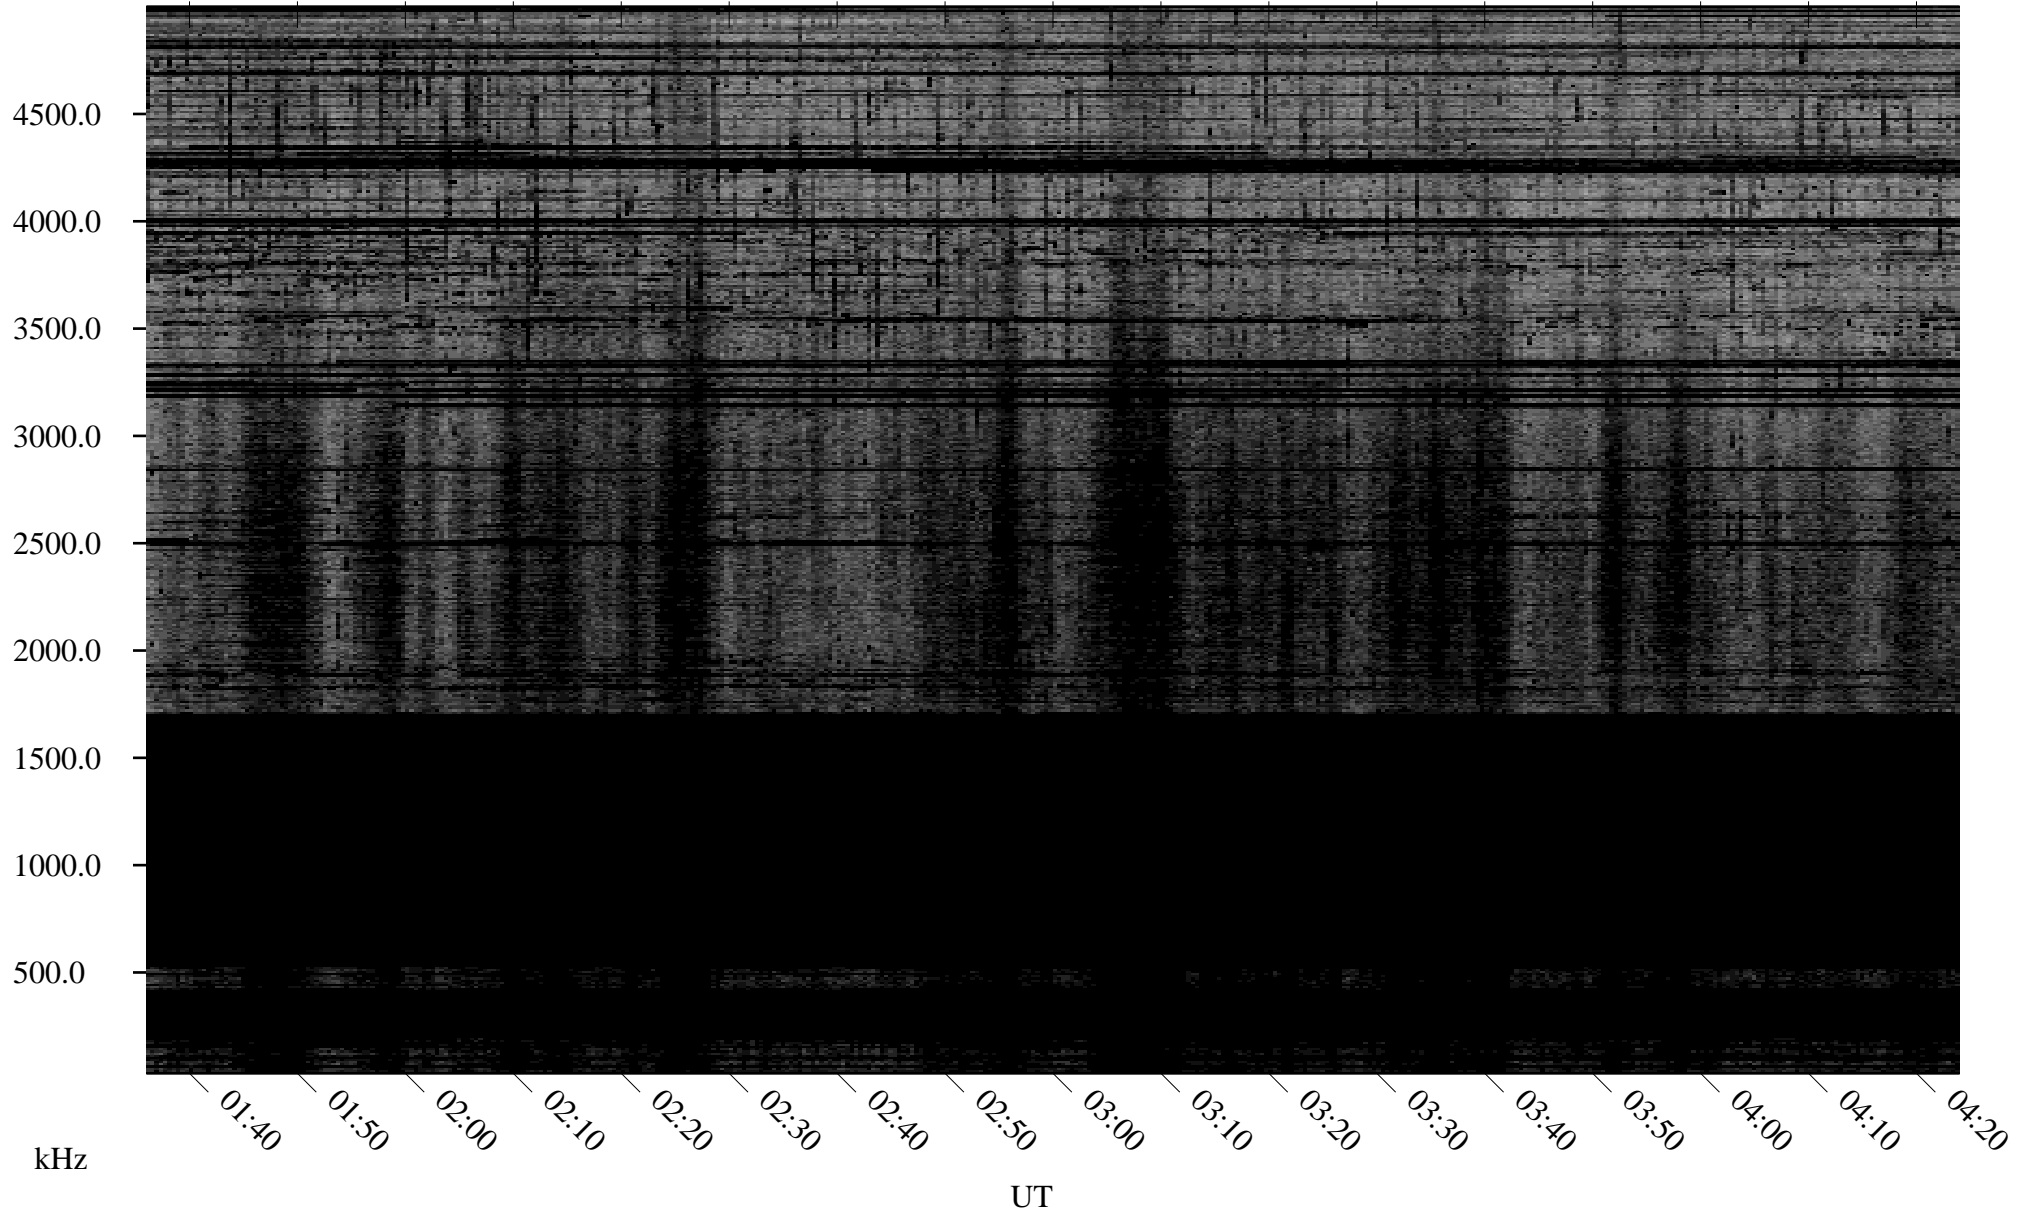

11/05/2009 Churchill, Manitoba

Linear Scale Black = 161 White = 15

ch09309l.r00SUm max_12

Page 1

11/05/2009 Churchill, Manitoba

Linear Scale Black = 161 White = 15

ch09309l.r00SUm max_12

Page 2

11/06/2009 Churchill, Manitoba

Linear Scale Black = 161 White = 15

ch09309l.r00SUm max_12

Page 3

11/06/2009 Churchill, Manitoba

Linear Scale Black = 161 White = 15

ch09309l.r00SUm max_12

Page 4

11/06/2009 Churchill, Manitoba

Linear Scale Black = 161 White = 15

ch09309l.r00SUm max_12

Page 5

11/06/2009 Churchill, Manitoba

Linear Scale Black = 161 White = 15

ch09309l.r00SUm max_12

Page 6

11/06/2009 Churchill, Manitoba

Linear Scale Black = 161 White = 15

ch09309l.r00SUm max_12

Page 7

11/06/2009 Churchill, Manitoba

Linear Scale Black = 161 White = 15

ch09309l.r00SUm max_12

Page 8