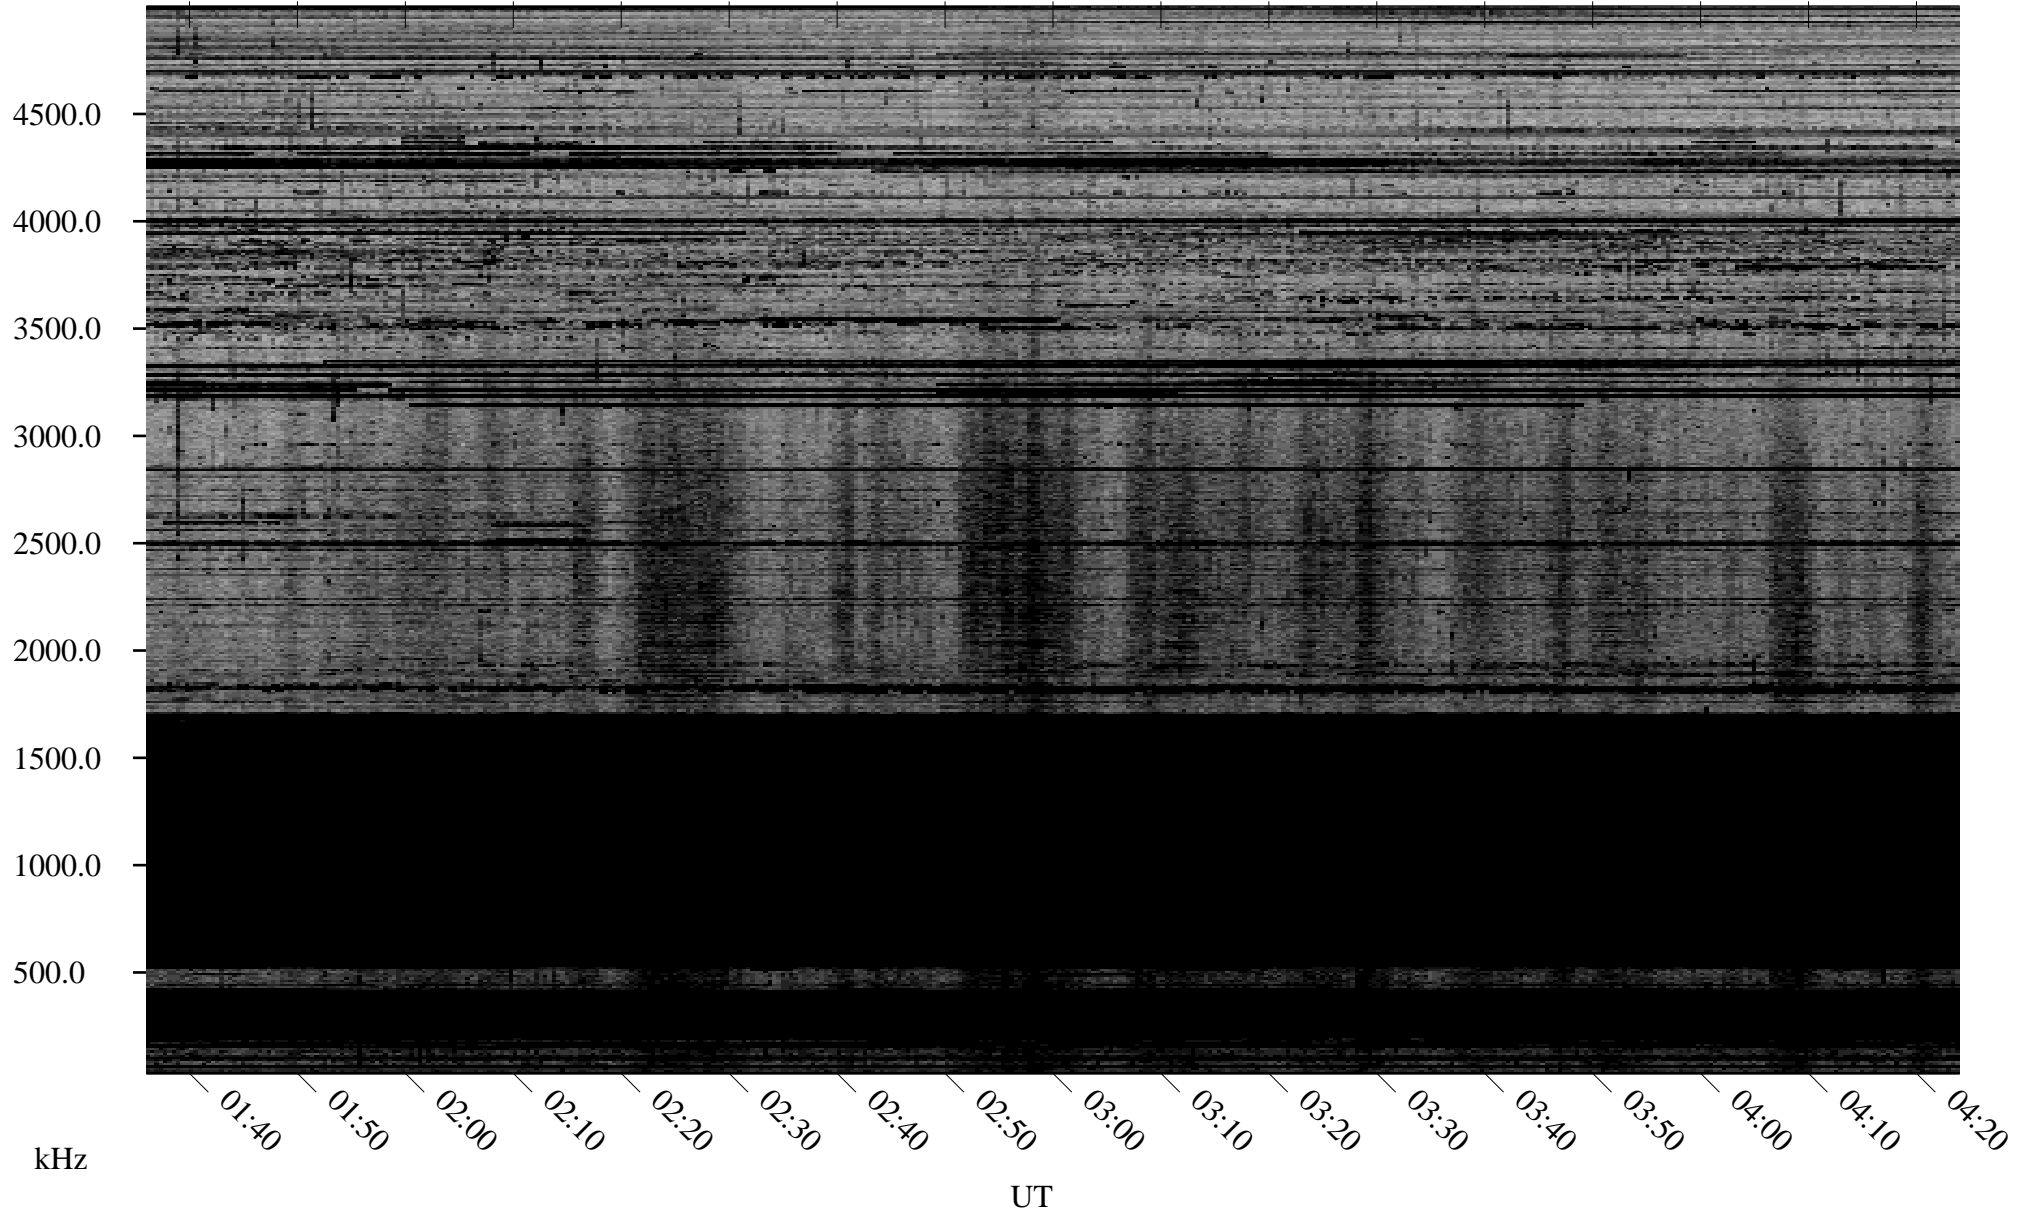

11/06/2009 Churchill, Manitoba

Linear Scale Black = 161 White = 15

ch09310l.r00SUm max_12

Page 1

11/06/2009 Churchill, Manitoba

Linear Scale Black = 161 White = 15

ch09310l.r00SUm max_12

Page 2

11/07/2009 Churchill, Manitoba

Linear Scale Black = 161 White = 15

ch09310l.r00SUm max_12

Page 3

11/07/2009 Churchill, Manitoba

Linear Scale Black = 161 White = 15

ch09310l.r00SUm max_12

Page 4

11/07/2009 Churchill, Manitoba

Linear Scale Black = 161 White = 15

ch09310l.r00SUm max_12

Page 5

11/07/2009 Churchill, Manitoba

Linear Scale Black = 161 White = 15

ch09310l.r00SUm max_12

Page 6

11/07/2009 Churchill, Manitoba

Linear Scale Black = 161 White = 15

ch09310l.r00SUm max_12

Page 7

11/07/2009 Churchill, Manitoba

Linear Scale Black = 161 White = 15

ch09310l.r00SUm max_12