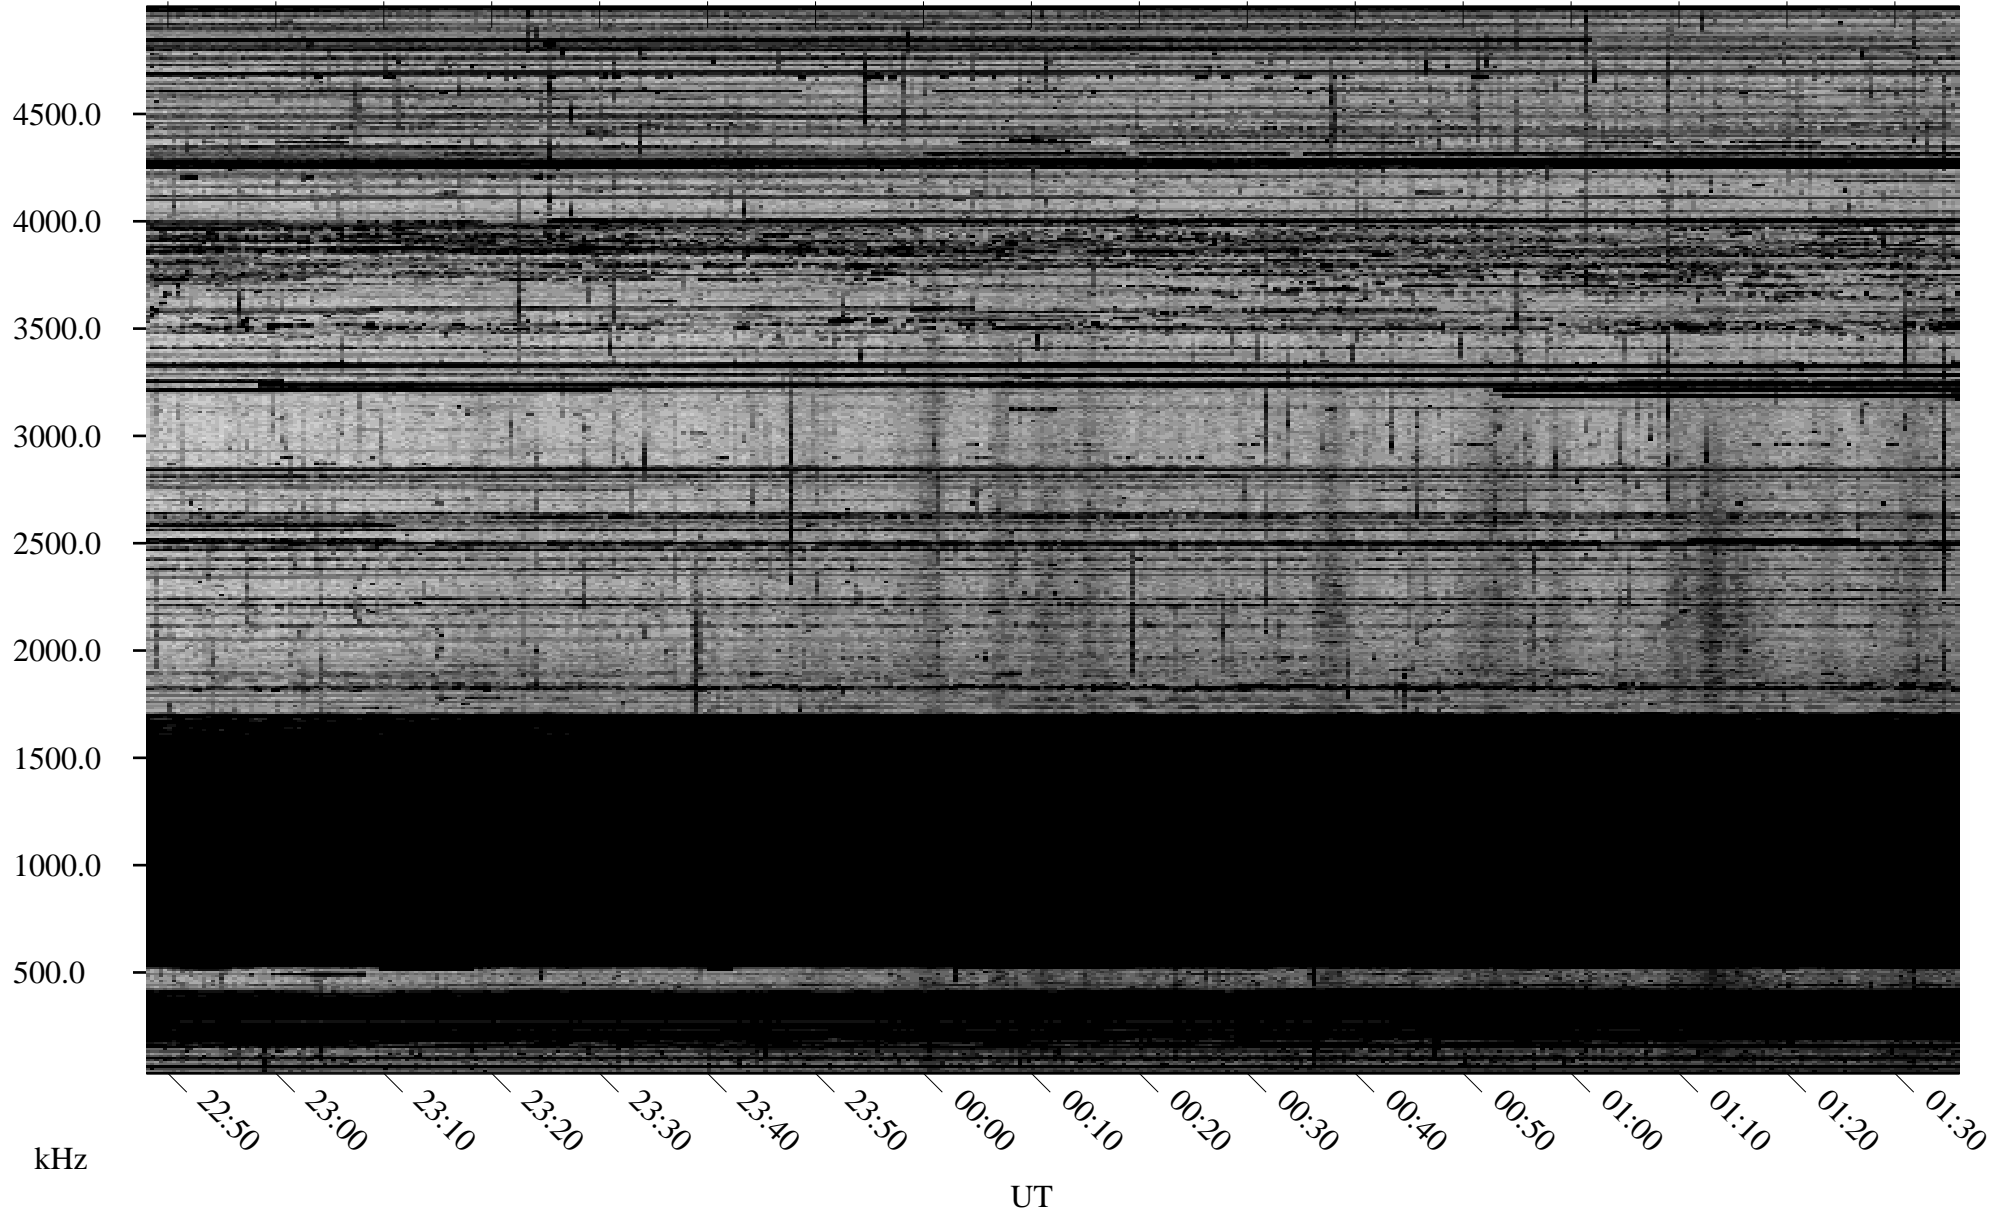

11/06/2009 Churchill, Manitoba

Linear Scale Black = 161 White = 15

ch09310l.r00SUm max_12

Page 1

11/06/2009 Churchill, Manitoba

Linear Scale Black = 161 White = 15

ch09310l.r00SUm max_12

Page 2

11/07/2009 Churchill, Manitoba

Linear Scale Black = 161 White = 15

ch09310l.r00SUm max_12

Page 3

11/07/2009 Churchill, Manitoba

Linear Scale Black = 161 White = 15

ch09310l.r00SUm max_12

Page 4

11/07/2009 Churchill, Manitoba

Linear Scale Black = 161 White = 15

ch09310l.r00SUm max_12

Page 5

11/07/2009 Churchill, Manitoba

Linear Scale Black = 161 White = 15

ch09310l.r00SUm max_12

Page 6

11/07/2009 Churchill, Manitoba

Linear Scale Black = 161 White = 15

ch09310l.r00SUm max_12

Page 7

11/07/2009 Churchill, Manitoba

Linear Scale Black = 161 White = 15

ch09310l.r00SUm max_12