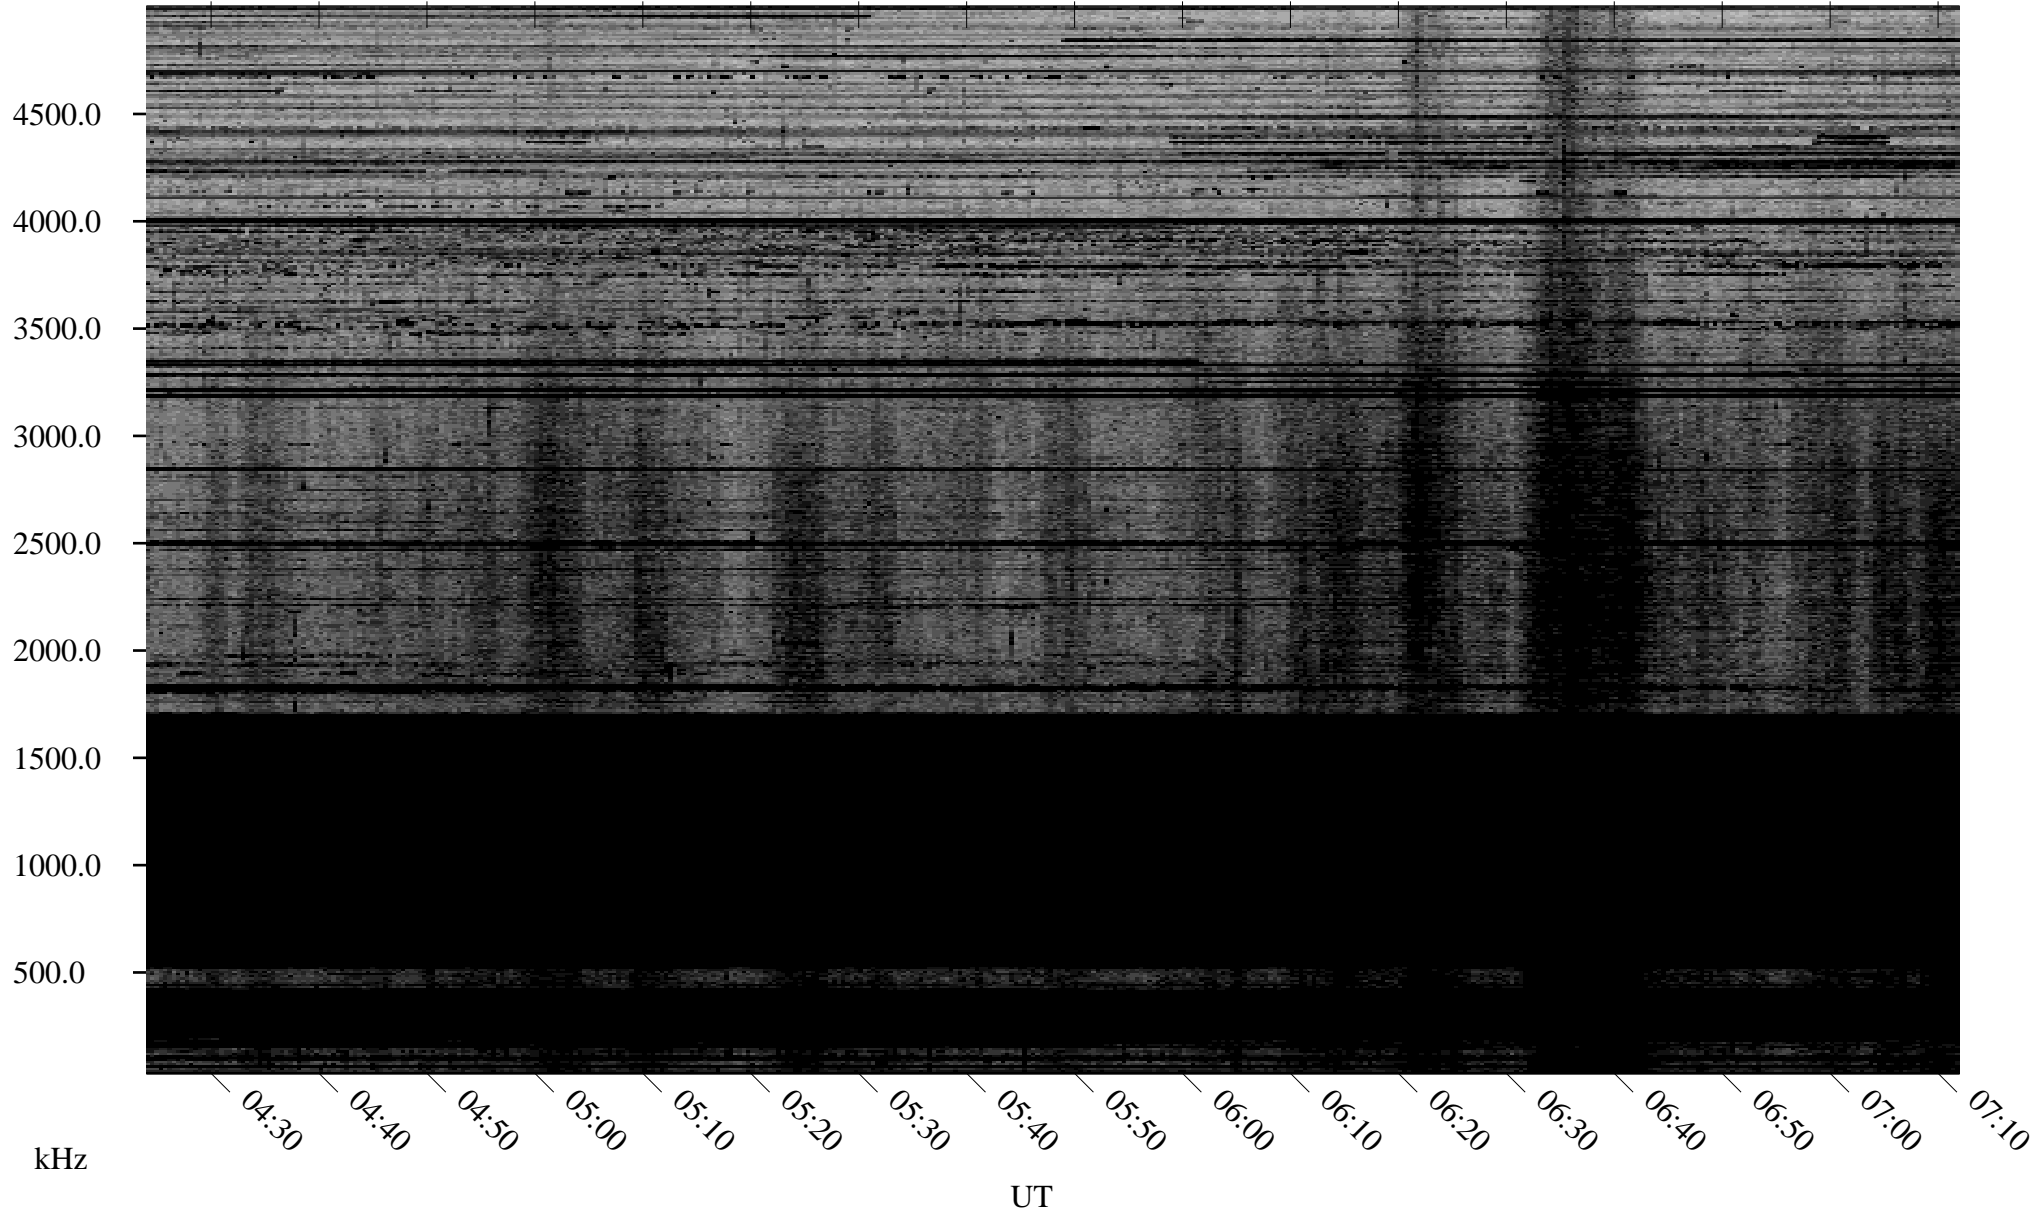

11/06/2009 Churchill, Manitoba

Linear Scale Black = 161 White = 15

ch09310l.r00SUm max_12

Page 1

11/06/2009 Churchill, Manitoba

Linear Scale Black = 161 White = 15

ch09310l.r00SUm max_12

Page 2

11/07/2009 Churchill, Manitoba

Linear Scale Black = 161 White = 15

ch09310l.r00SUm max_12

Page 3

11/07/2009 Churchill, Manitoba

Linear Scale Black = 161 White = 15

ch09310l.r00SUm max_12

Page 4

11/07/2009 Churchill, Manitoba

Linear Scale Black = 161 White = 15

ch09310l.r00SUm max_12

Page 5

11/07/2009 Churchill, Manitoba

Linear Scale Black = 161 White = 15

ch09310l.r00SUm max_12

Page 6

11/07/2009 Churchill, Manitoba

Linear Scale Black = 161 White = 15

ch09310l.r00SUm max_12

Page 7

11/07/2009 Churchill, Manitoba

Linear Scale Black = 161 White = 15

ch09310l.r00SUm max_12