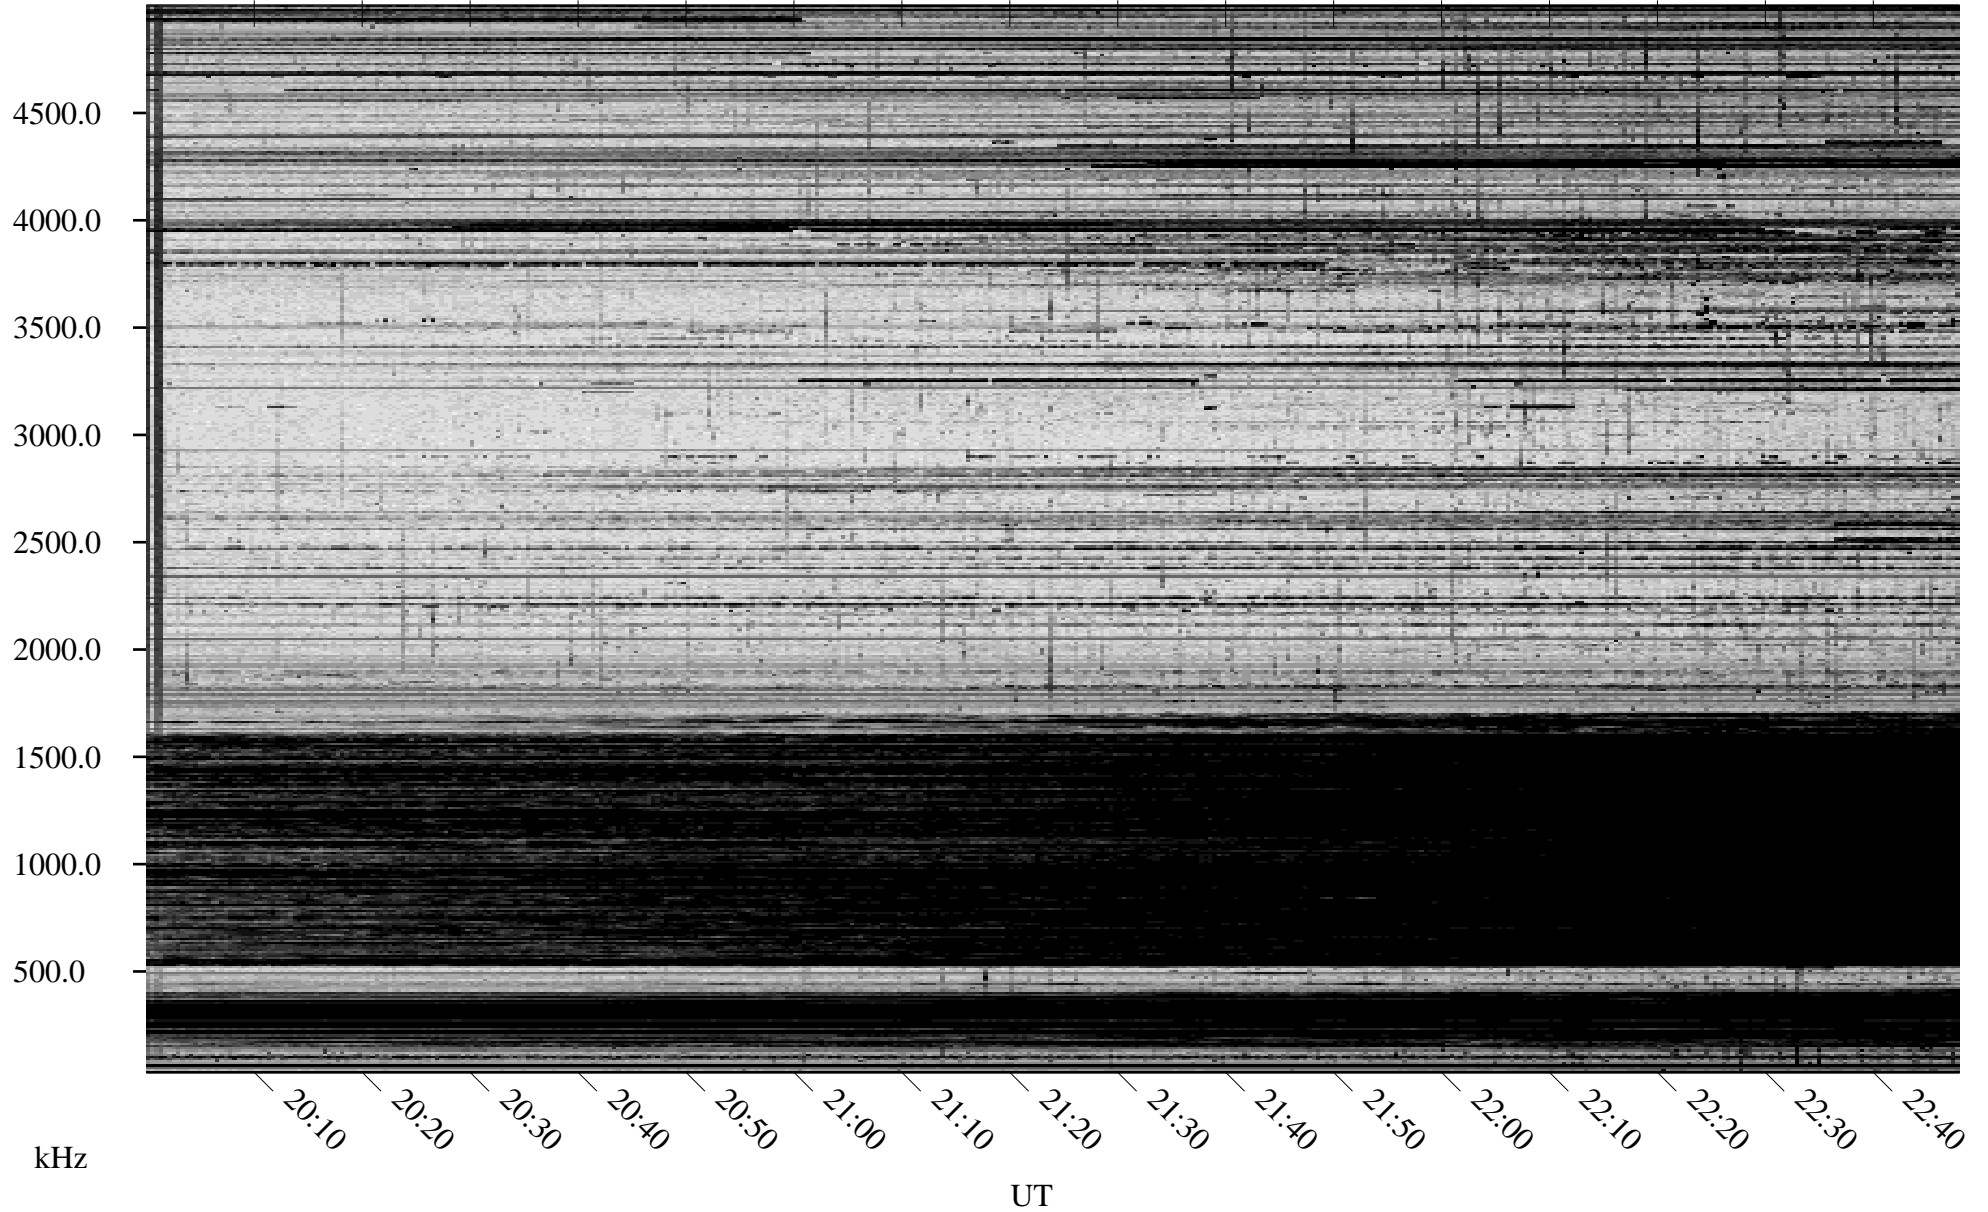

11/06/2009 Churchill, Manitoba

Linear Scale Black = 161 White = 15

ch09310l.r00SUm max_12

Page 1

11/06/2009 Churchill, Manitoba

Linear Scale Black = 161 White = 15

ch09310l.r00SUm max_12

Page 2

11/07/2009 Churchill, Manitoba

Linear Scale Black = 161 White = 15

ch09310l.r00SUm max_12

Page 3

11/07/2009 Churchill, Manitoba

Linear Scale Black = 161 White = 15

ch09310l.r00SUm max_12

Page 4

11/07/2009 Churchill, Manitoba

Linear Scale Black = 161 White = 15

ch09310l.r00SUm max_12

Page 5

11/07/2009 Churchill, Manitoba

Linear Scale Black = 161 White = 15

ch09310l.r00SUm max_12

Page 6

11/07/2009 Churchill, Manitoba

Linear Scale Black = 161 White = 15

ch09310l.r00SUm max_12

Page 7

11/07/2009 Churchill, Manitoba

Linear Scale Black = 161 White = 15

ch09310l.r00SUm max_12