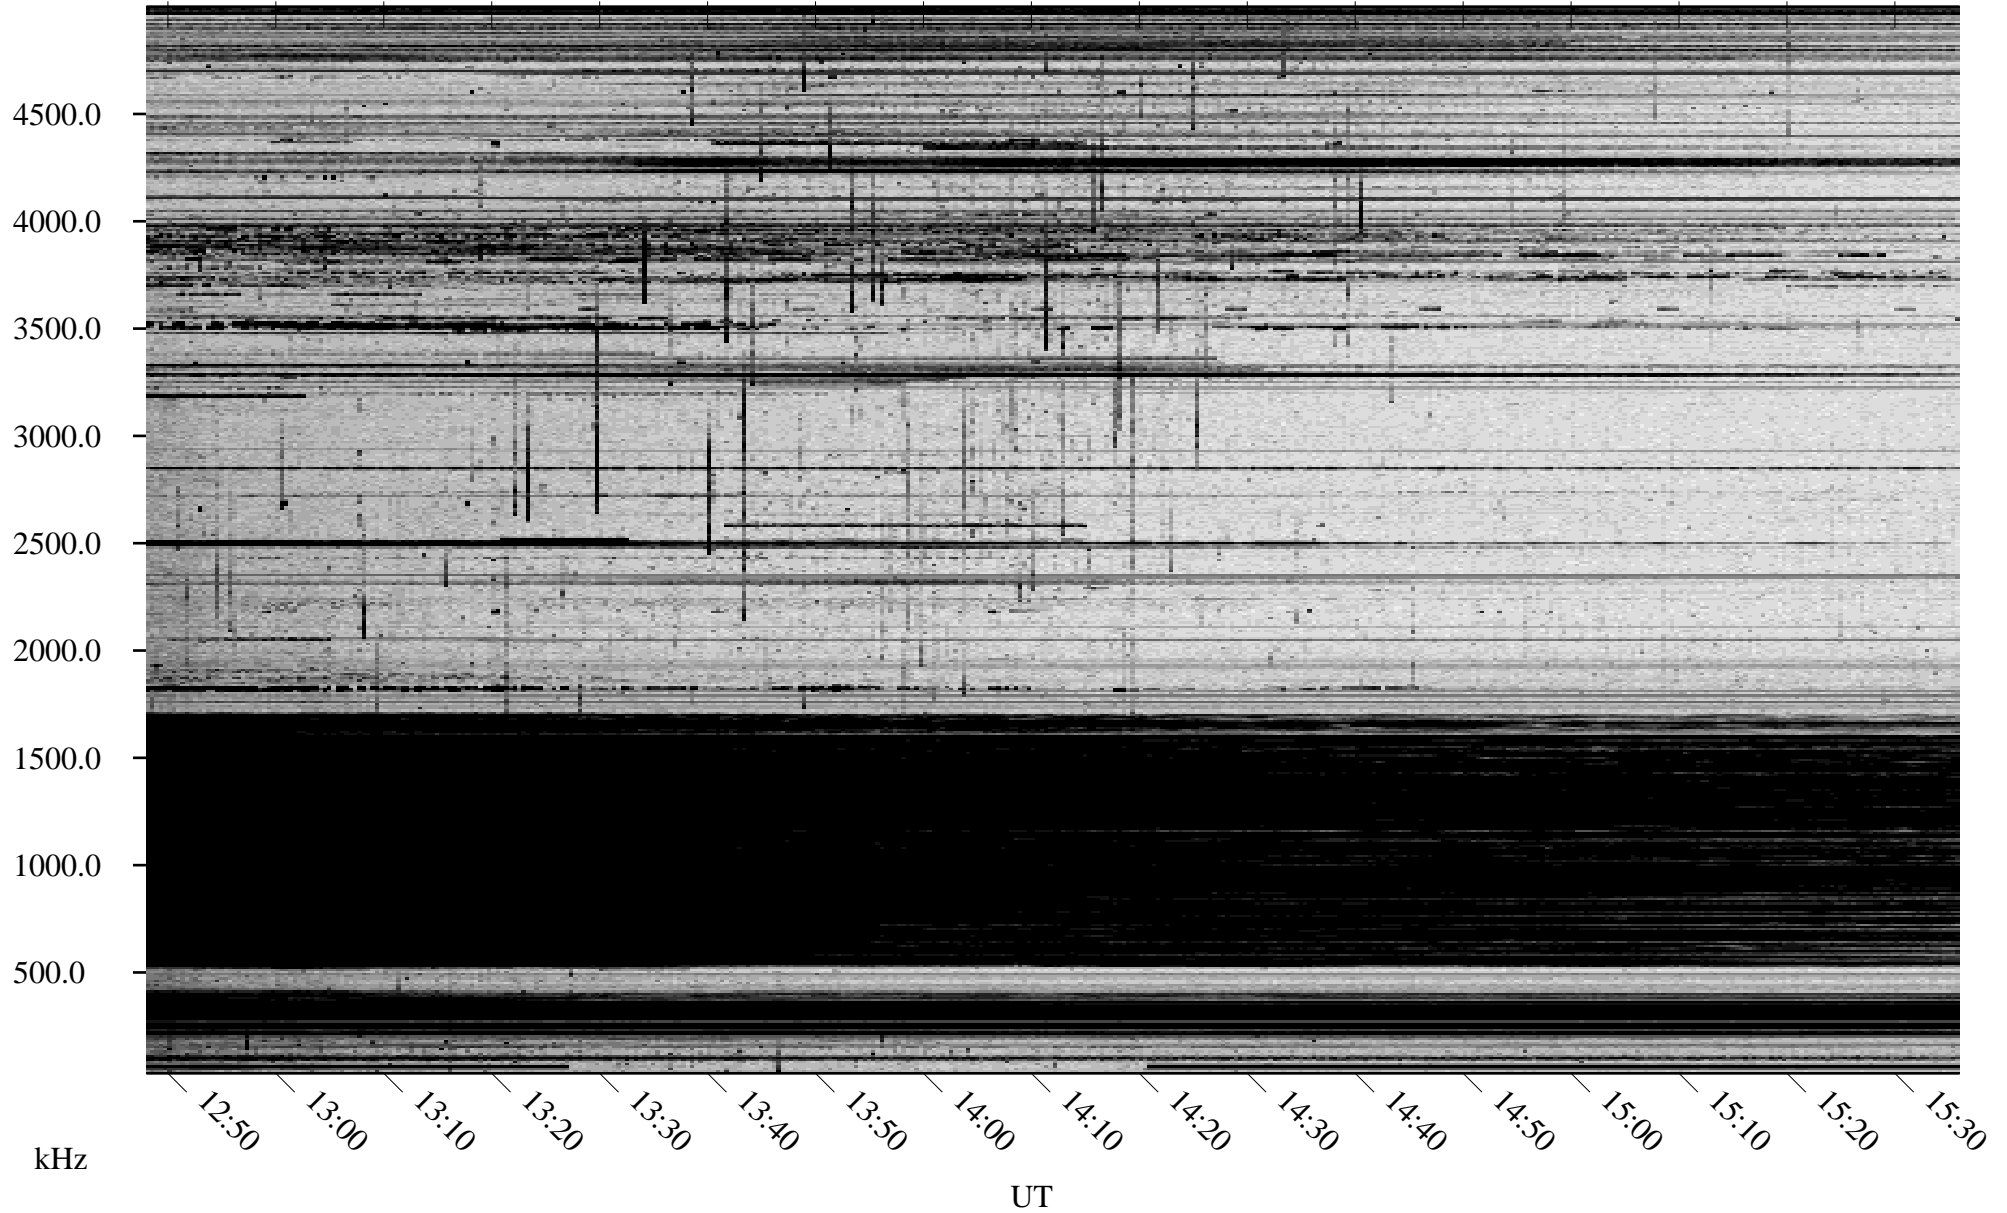

11/06/2009 Churchill, Manitoba

Linear Scale Black = 161 White = 15

ch09310l.r00SUm max_12

Page 1

11/06/2009 Churchill, Manitoba

Linear Scale Black = 161 White = 15

ch09310l.r00SUm max_12

Page 2

11/07/2009 Churchill, Manitoba

Linear Scale Black = 161 White = 15

ch09310l.r00SUm max_12

Page 3

11/07/2009 Churchill, Manitoba

Linear Scale Black = 161 White = 15

ch09310l.r00SUm max_12

Page 4

11/07/2009 Churchill, Manitoba

Linear Scale Black = 161 White = 15

ch09310l.r00SUm max_12

Page 5

11/07/2009 Churchill, Manitoba

Linear Scale Black = 161 White = 15

ch09310l.r00SUm max_12

Page 6

11/07/2009 Churchill, Manitoba

Linear Scale Black = 161 White = 15

ch09310l.r00SUm max_12

Page 7

11/07/2009 Churchill, Manitoba

Linear Scale Black = 161 White = 15

ch09310l.r00SUm max_12