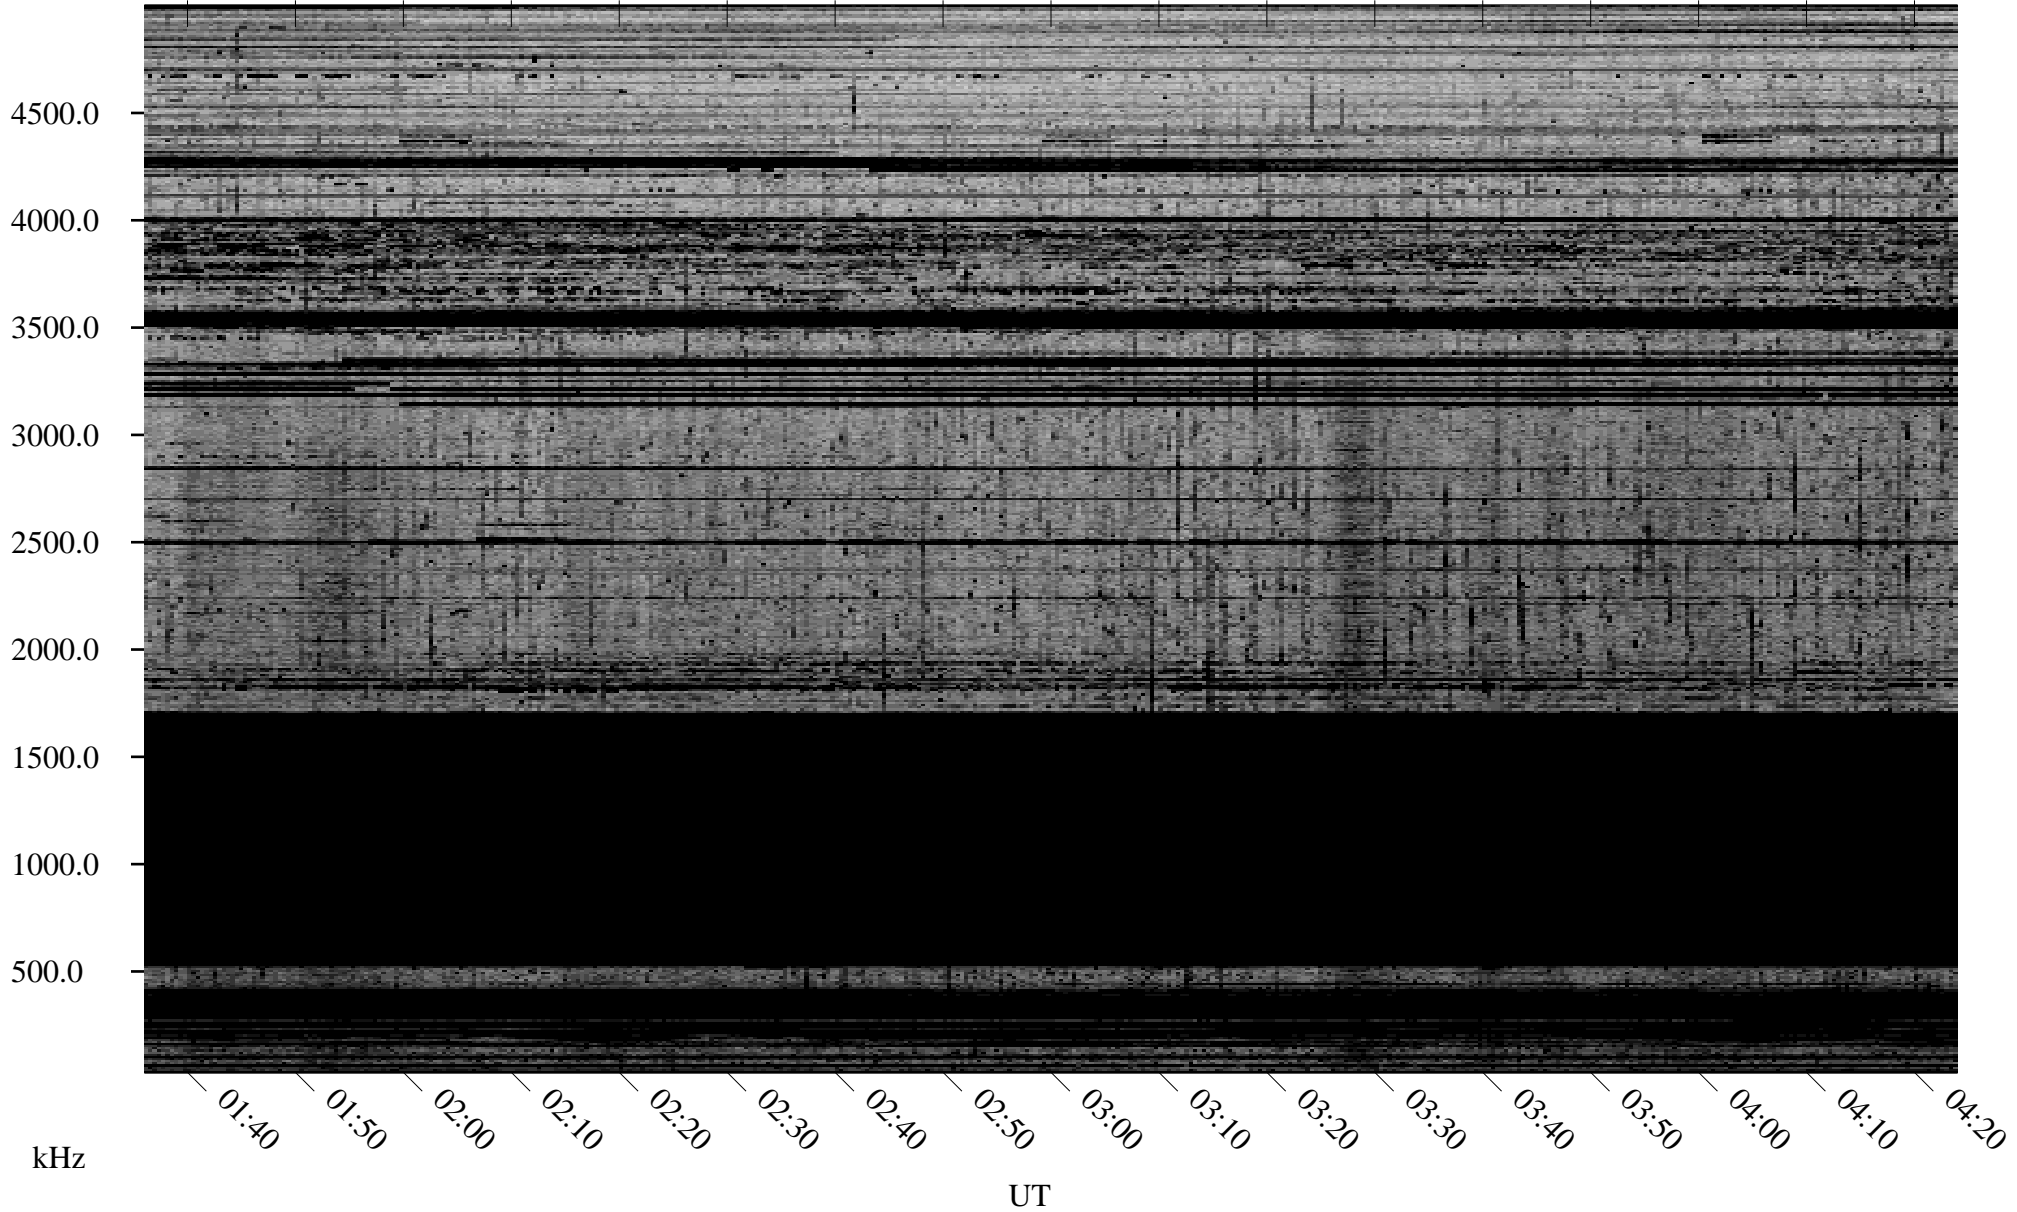

11/07/2009 Churchill, Manitoba

Linear Scale Black = 161 White = 15

ch093111.r00SUm max_12

Page 1

11/07/2009 Churchill, Manitoba

Linear Scale Black = 161 White = 15

ch093111.r00SUm max_12

Page 2

11/08/2009 Churchill, Manitoba

Linear Scale Black = 161 White = 15

ch093111.r00SUm max_12

Page 3

11/08/2009 Churchill, Manitoba

Linear Scale Black = 161 White = 15

ch093111.r00SUm max_12

Page 4

11/08/2009 Churchill, Manitoba

Linear Scale Black = 161 White = 15

ch093111.r00SUm max_12

Page 5

11/08/2009 Churchill, Manitoba

Linear Scale Black = 161 White = 15

ch09311l.r00SUm max_12

Page 6

11/08/2009 Churchill, Manitoba

Linear Scale Black = 161 White = 15

ch093111.r00SUm max_12

Page 7

11/08/2009 Churchill, Manitoba

Linear Scale Black = 161 White = 15

ch093111.r00SUm max_12