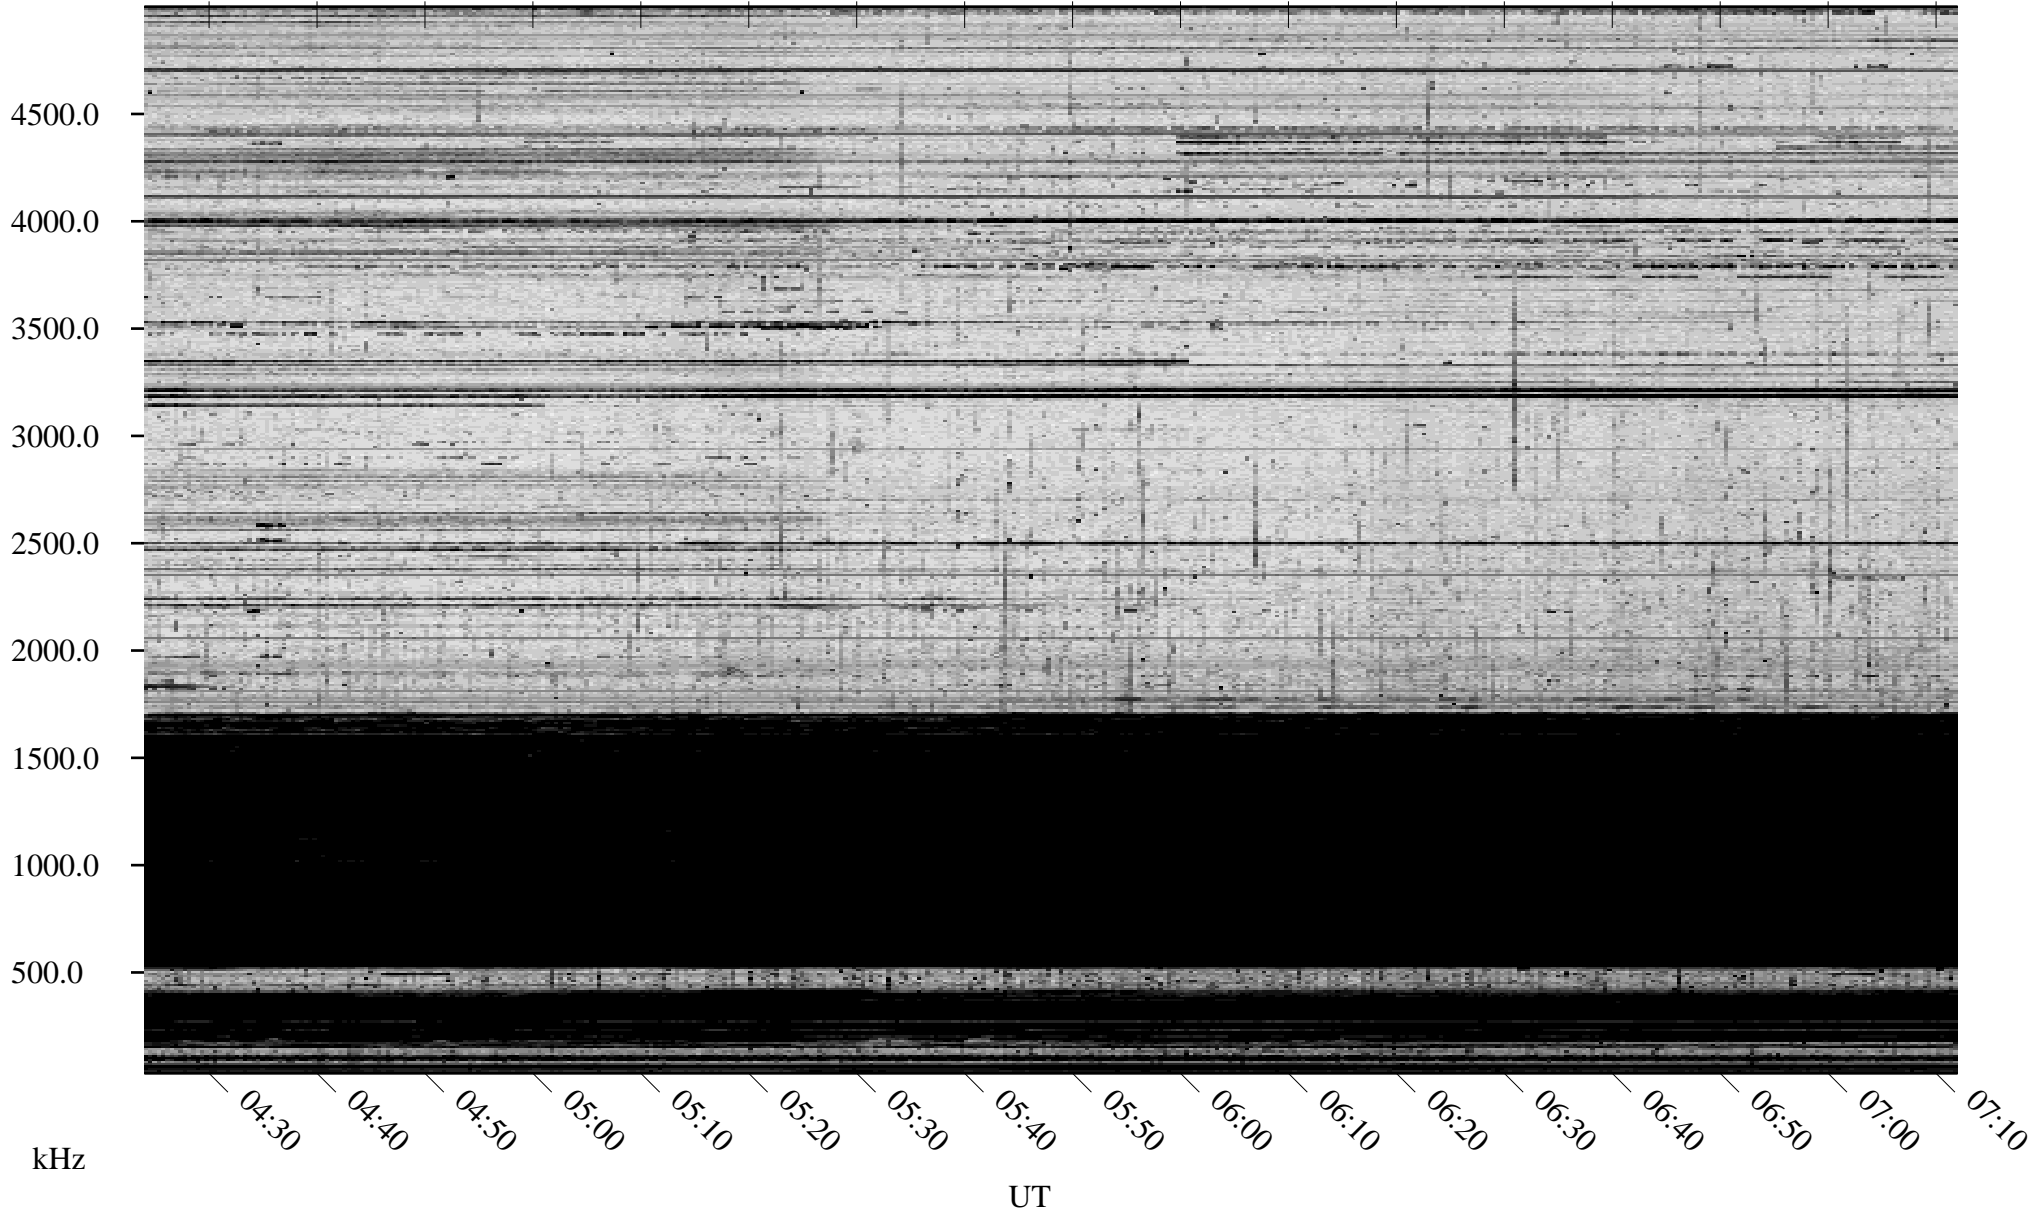

11/08/2009 Churchill, Manitoba

Linear Scale Black = 161 White = 15

ch09312l.r00SUm max_12

Page 1

11/08/2009 Churchill, Manitoba

Linear Scale Black = 161 White = 15

ch09312l.r00SUm max_12

Page 2

11/09/2009 Churchill, Manitoba

Linear Scale Black = 161 White = 15

ch09312l.r00SUm max_12

Page 3

11/09/2009 Churchill, Manitoba

Linear Scale Black = 161 White = 15

ch09312l.r00SUm max_12

Page 4

11/09/2009 Churchill, Manitoba

Linear Scale Black = 161 White = 15

ch09312l.r00SUm max_12

Page 5

11/09/2009 Churchill, Manitoba

Linear Scale Black = 161 White = 15

ch09312l.r00SUm max_12

Page 6

11/09/2009 Churchill, Manitoba

Linear Scale Black = 161 White = 15

ch09312l.r00SUm max_12

Page 7

11/09/2009 Churchill, Manitoba

Linear Scale Black = 161 White = 15

ch09312l.r00SUm max_12