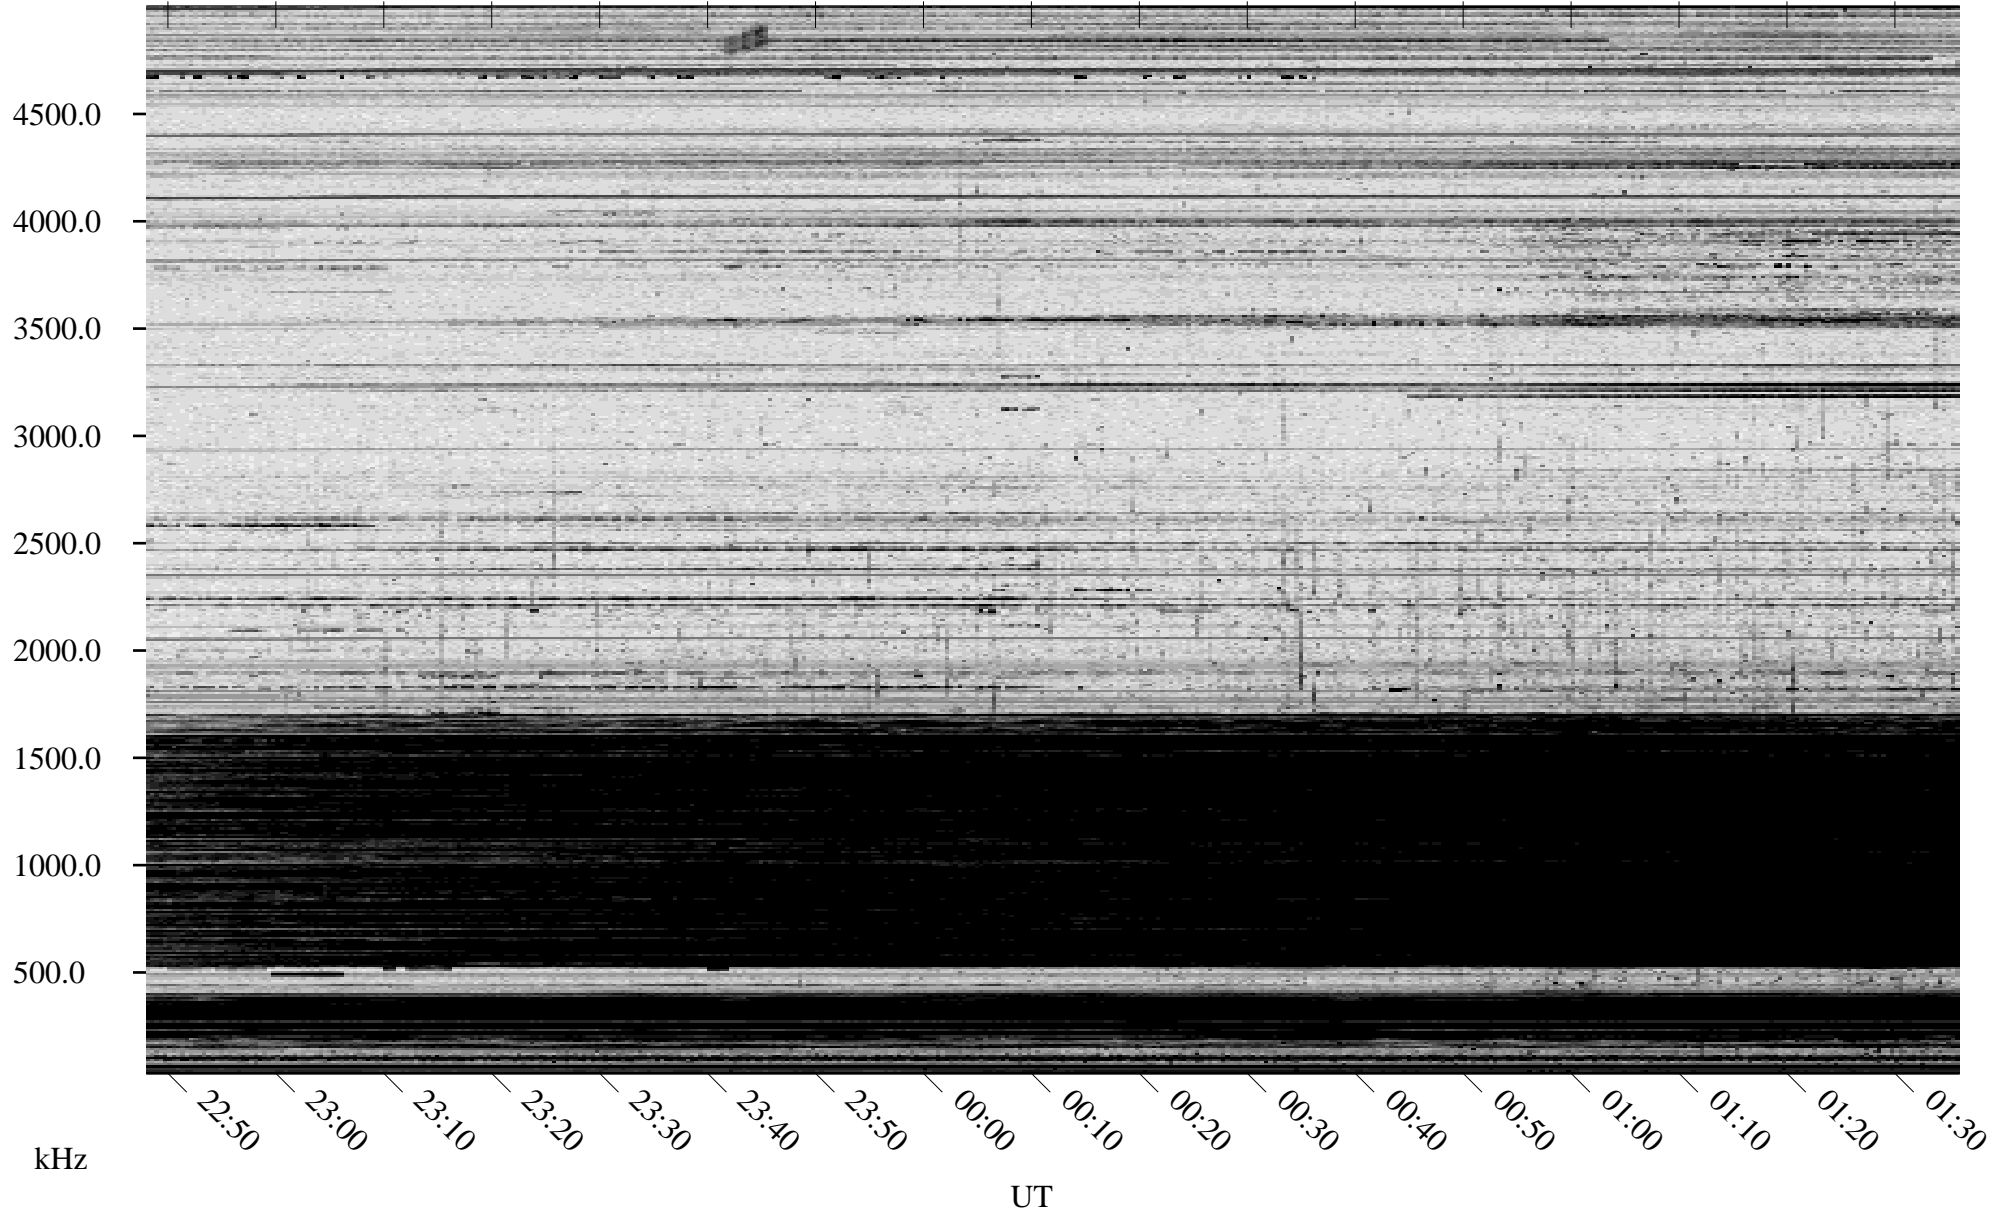

11/08/2009 Churchill, Manitoba

Linear Scale Black = 161 White = 15

ch09312l.r00SUm max_12

Page 1

11/08/2009 Churchill, Manitoba

Linear Scale Black = 161 White = 15

ch09312l.r00SUm max_12

Page 2

11/09/2009 Churchill, Manitoba

Linear Scale Black = 161 White = 15

ch09312l.r00SUm max_12

Page 3

11/09/2009 Churchill, Manitoba

Linear Scale Black = 161 White = 15

ch09312l.r00SUm max_12

Page 4

11/09/2009 Churchill, Manitoba

Linear Scale Black = 161 White = 15

ch09312l.r00SUm max_12

Page 5

11/09/2009 Churchill, Manitoba

Linear Scale Black = 161 White = 15

ch09312l.r00SUm max_12

Page 6

11/09/2009 Churchill, Manitoba

Linear Scale Black = 161 White = 15

ch09312l.r00SUm max_12

Page 7

11/09/2009 Churchill, Manitoba

Linear Scale Black = 161 White = 15

ch09312l.r00SUm max_12