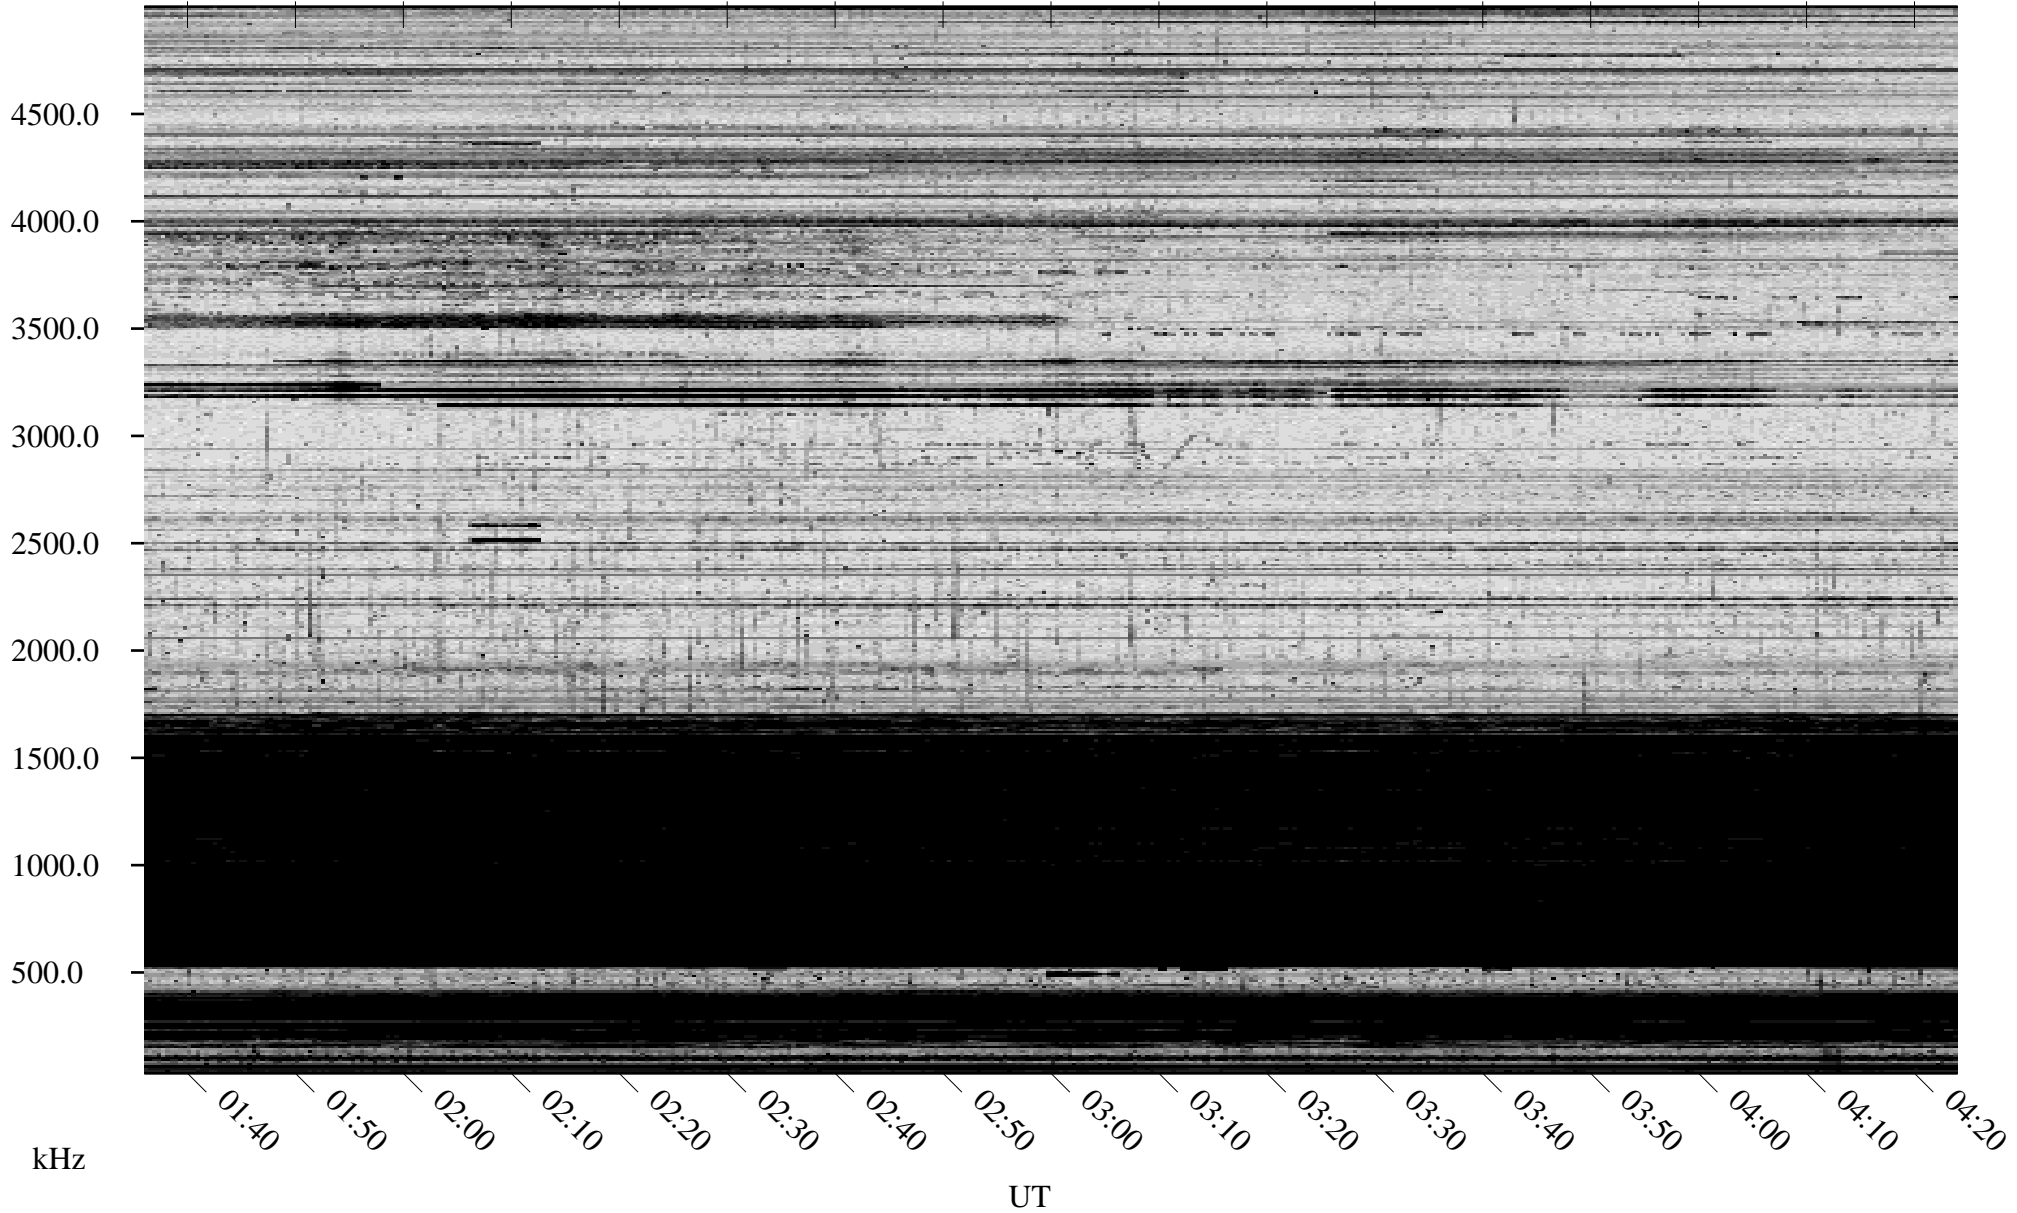

11/08/2009 Churchill, Manitoba

Linear Scale Black = 161 White = 15

ch09312l.r00SUm max_12

Page 1

11/08/2009 Churchill, Manitoba

Linear Scale Black = 161 White = 15

ch09312l.r00SUm max_12

Page 2

11/09/2009 Churchill, Manitoba

Linear Scale Black = 161 White = 15

ch09312l.r00SUm max_12

Page 3

11/09/2009 Churchill, Manitoba

Linear Scale Black = 161 White = 15

ch09312l.r00SUm max_12

Page 4

11/09/2009 Churchill, Manitoba

Linear Scale Black = 161 White = 15

ch09312l.r00SUm max_12

Page 5

11/09/2009 Churchill, Manitoba

Linear Scale Black = 161 White = 15

ch09312l.r00SUm max_12

Page 6

11/09/2009 Churchill, Manitoba

Linear Scale Black = 161 White = 15

ch09312l.r00SUm max_12

Page 7

11/09/2009 Churchill, Manitoba

Linear Scale Black = 161 White = 15

ch09312l.r00SUm max_12