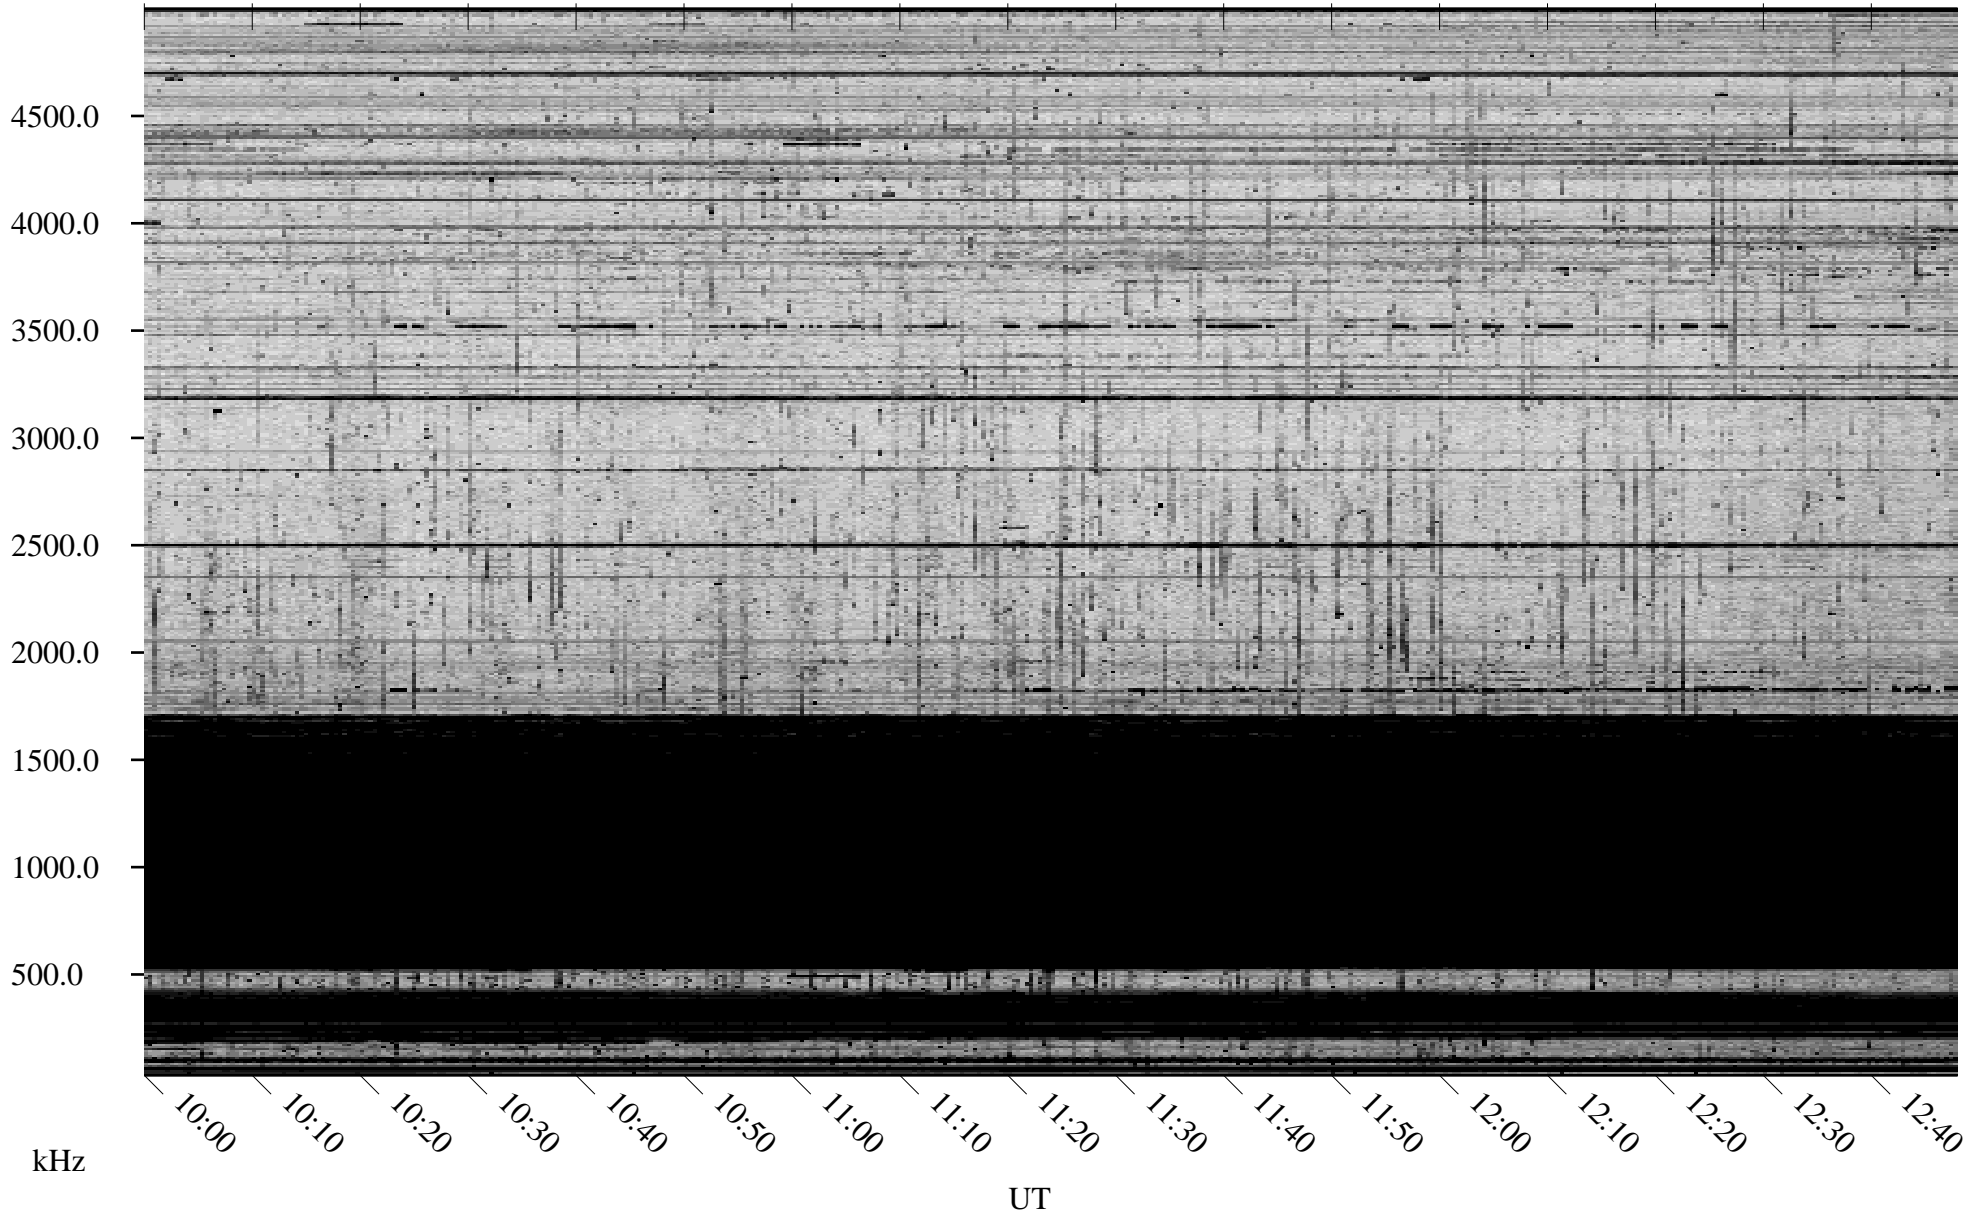

11/09/2009 Churchill, Manitoba

Linear Scale Black = 161 White = 15

ch09312l.r00SUm max_12

Page 5

11/09/2009 Churchill, Manitoba

Linear Scale Black = 161 White = 15

ch09312l.r00SUm max_12

Page 6

11/09/2009 Churchill, Manitoba

Linear Scale Black = 161 White = 15

ch09312l.r00SUm max_12

Page 7

11/09/2009 Churchill, Manitoba

Linear Scale Black = 161 White = 15

ch09312l.r00SUm max_12