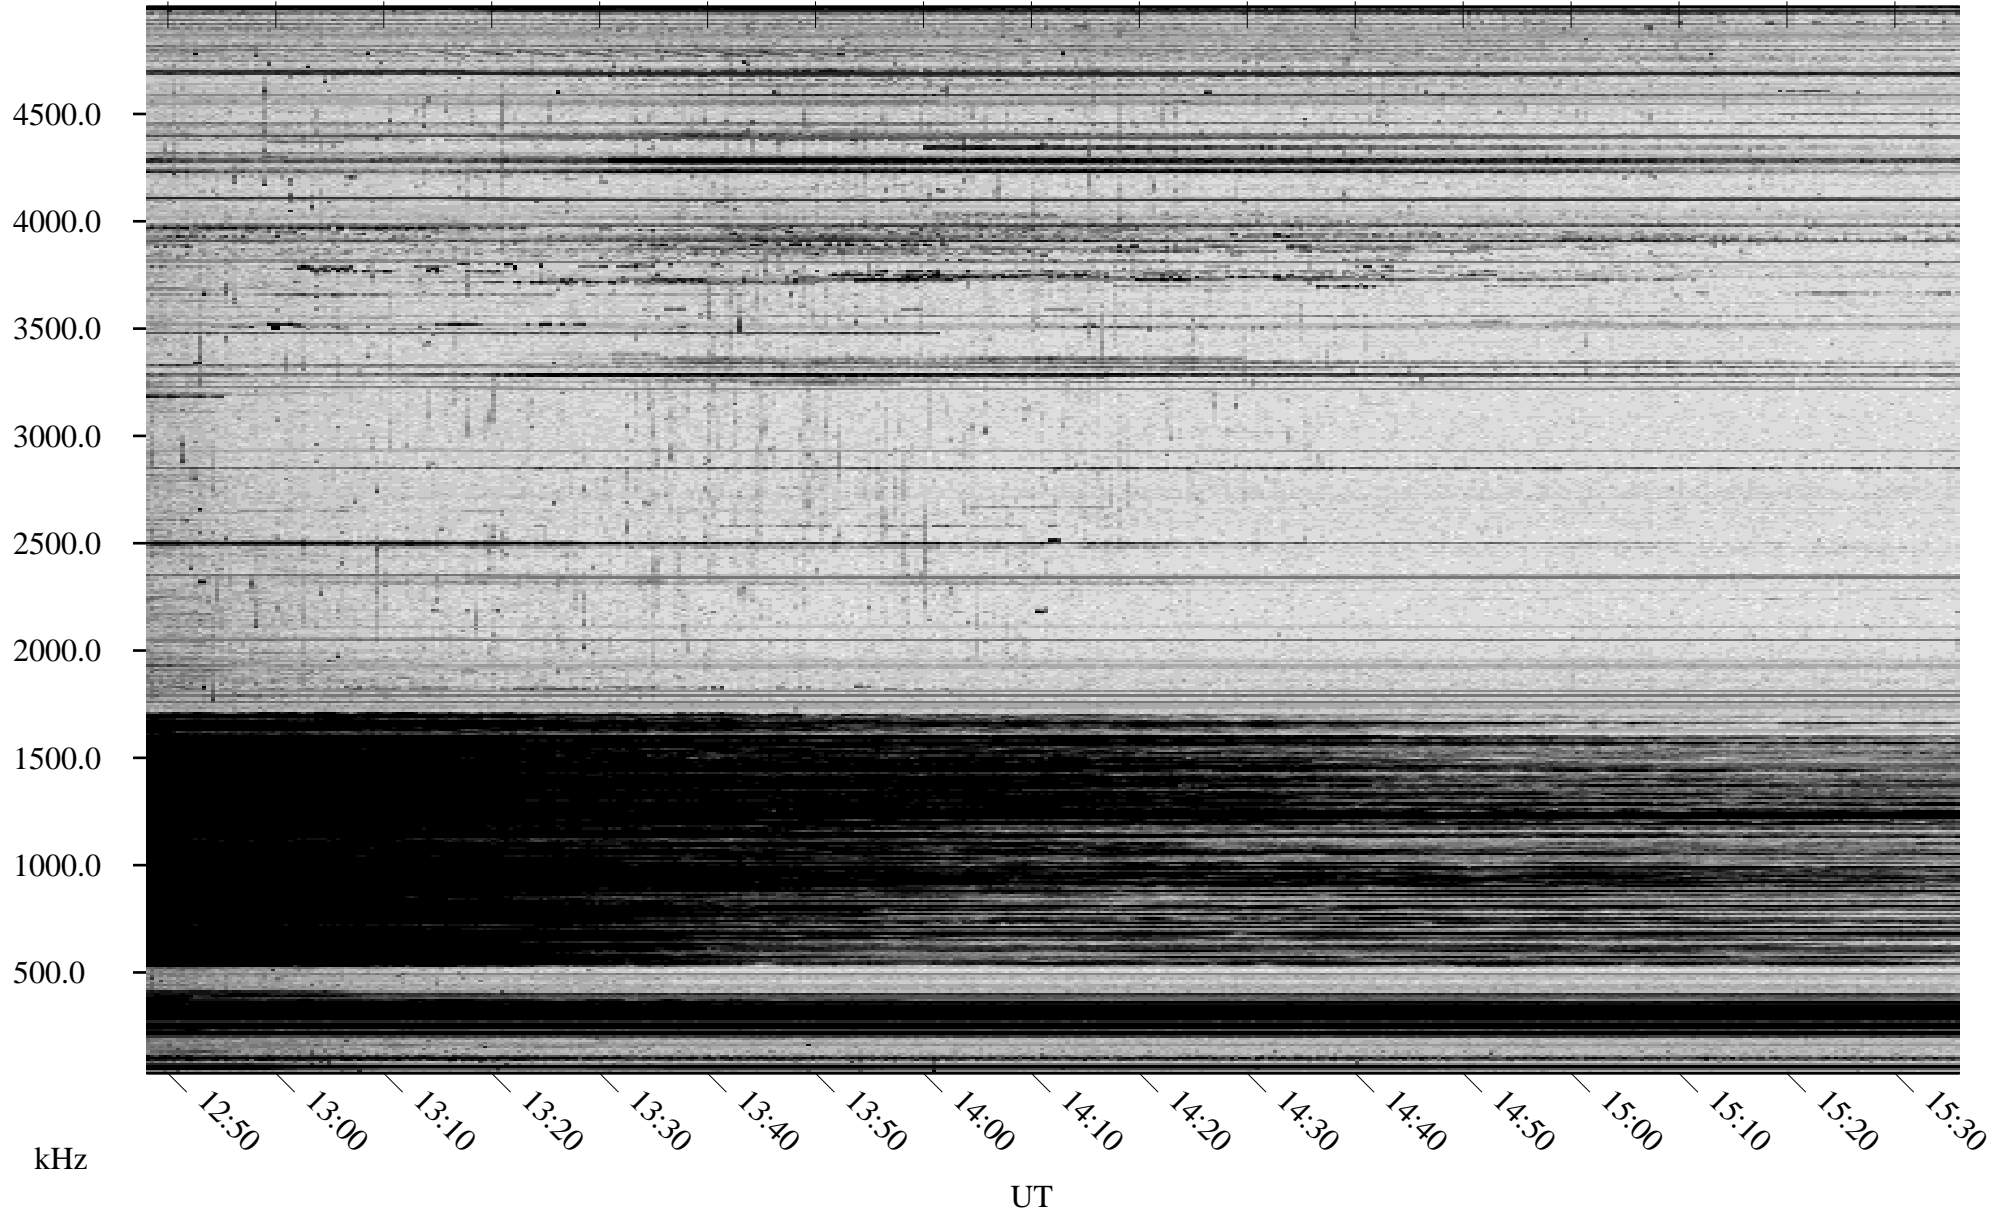

11/08/2009 Churchill, Manitoba

Linear Scale Black = 161 White = 15

ch09312l.r00SUm max_12

Page 1

11/08/2009 Churchill, Manitoba

Linear Scale Black = 161 White = 15

ch09312l.r00SUm max_12

Page 2

11/09/2009 Churchill, Manitoba

Linear Scale Black = 161 White = 15

ch09312l.r00SUm max_12

Page 3

11/09/2009 Churchill, Manitoba

Linear Scale Black = 161 White = 15

ch09312l.r00SUm max_12

Page 4

11/09/2009 Churchill, Manitoba

Linear Scale Black = 161 White = 15

ch09312l.r00SUm max_12

Page 5

11/09/2009 Churchill, Manitoba

Linear Scale Black = 161 White = 15

ch09312l.r00SUm max_12

Page 6

11/09/2009 Churchill, Manitoba

Linear Scale Black = 161 White = 15

ch09312l.r00SUm max_12

Page 7

11/09/2009 Churchill, Manitoba

Linear Scale Black = 161 White = 15

ch09312l.r00SUm max_12