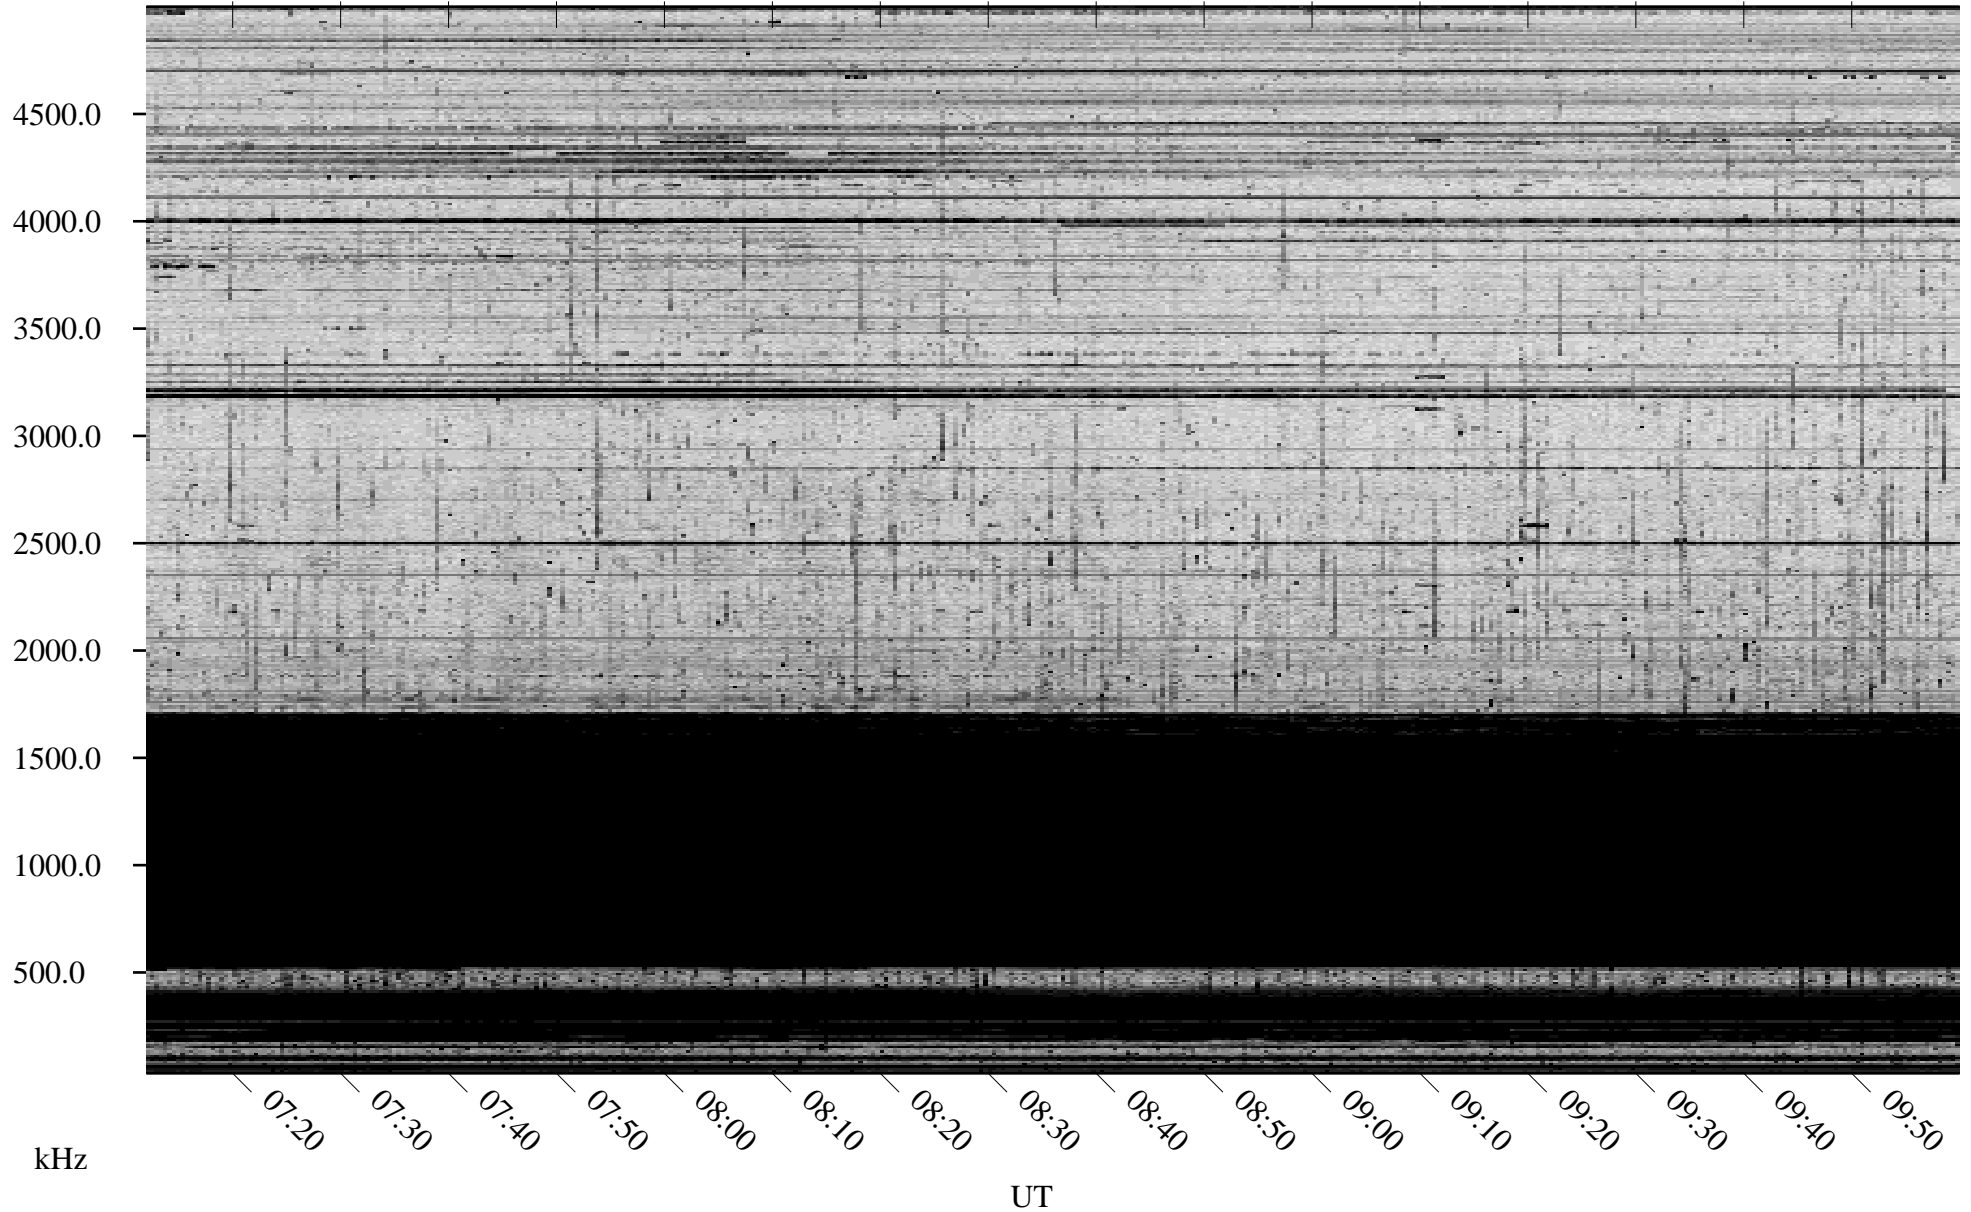

11/08/2009 Churchill, Manitoba

Linear Scale Black = 161 White = 15

ch09312l.r00SUm max_12

Page 1

11/08/2009 Churchill, Manitoba

Linear Scale Black = 161 White = 15

ch09312l.r00SUm max_12

Page 2

11/09/2009 Churchill, Manitoba

Linear Scale Black = 161 White = 15

ch09312l.r00SUm max_12

Page 3

11/09/2009 Churchill, Manitoba

Linear Scale Black = 161 White = 15

ch09312l.r00SUm max_12

Page 4

11/09/2009 Churchill, Manitoba

Linear Scale Black = 161 White = 15

ch09312l.r00SUm max_12

Page 5

11/09/2009 Churchill, Manitoba

Linear Scale Black = 161 White = 15

ch09312l.r00SUm max_12

Page 6

11/09/2009 Churchill, Manitoba

Linear Scale Black = 161 White = 15

ch09312l.r00SUm max_12

Page 7

11/09/2009 Churchill, Manitoba

Linear Scale Black = 161 White = 15

ch09312l.r00SUm max_12