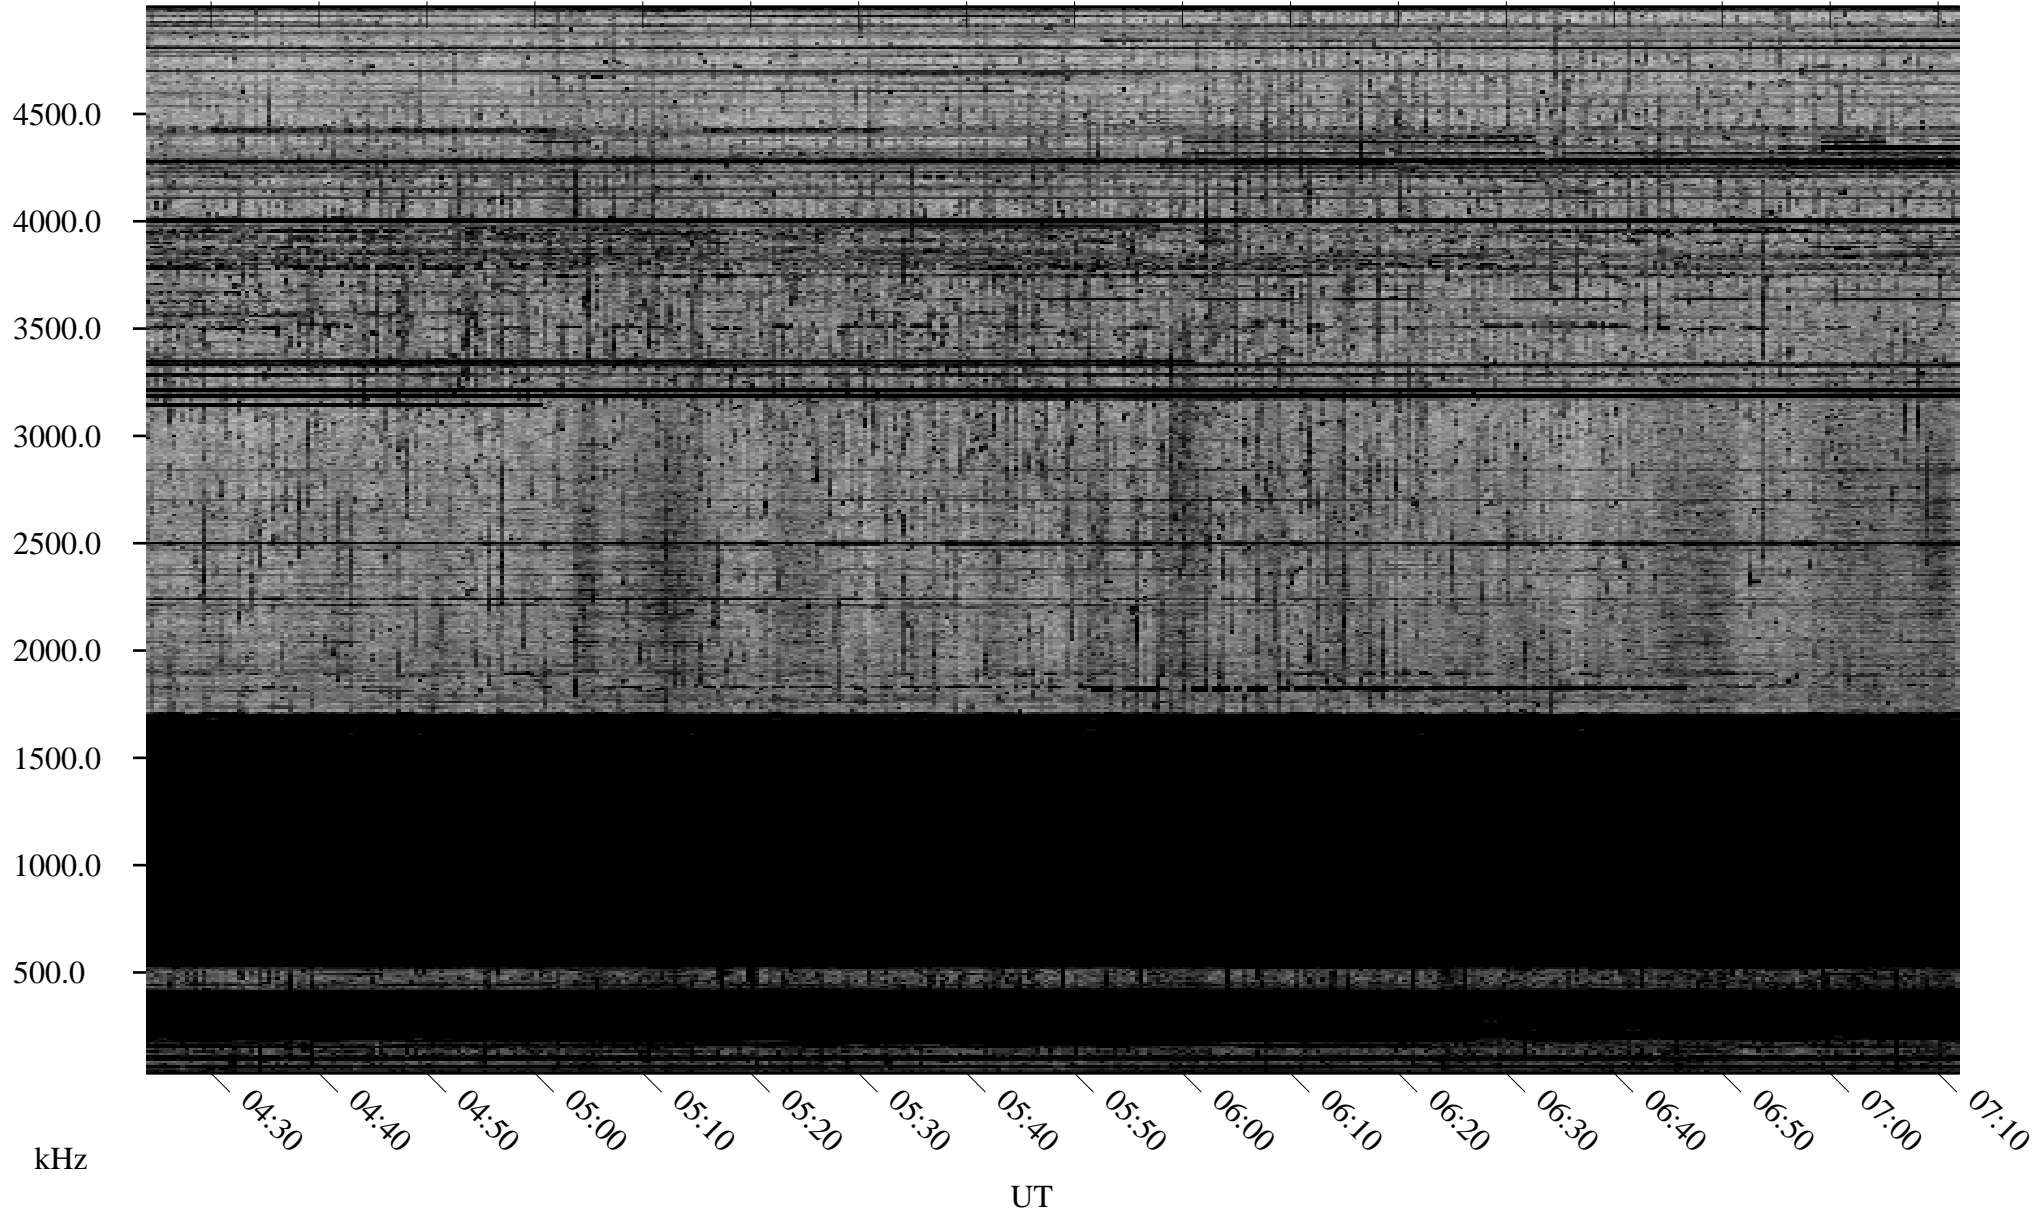

# 11/10/2009 Churchill, Manitoba

Linear Scale    Black = 161    White = 15

ch09313l.r00SUm max\_12

Page 3

# 11/10/2009 Churchill, Manitoba

Linear Scale    Black = 161    White = 15

ch09313l.r00SUm max\_12

Page 4