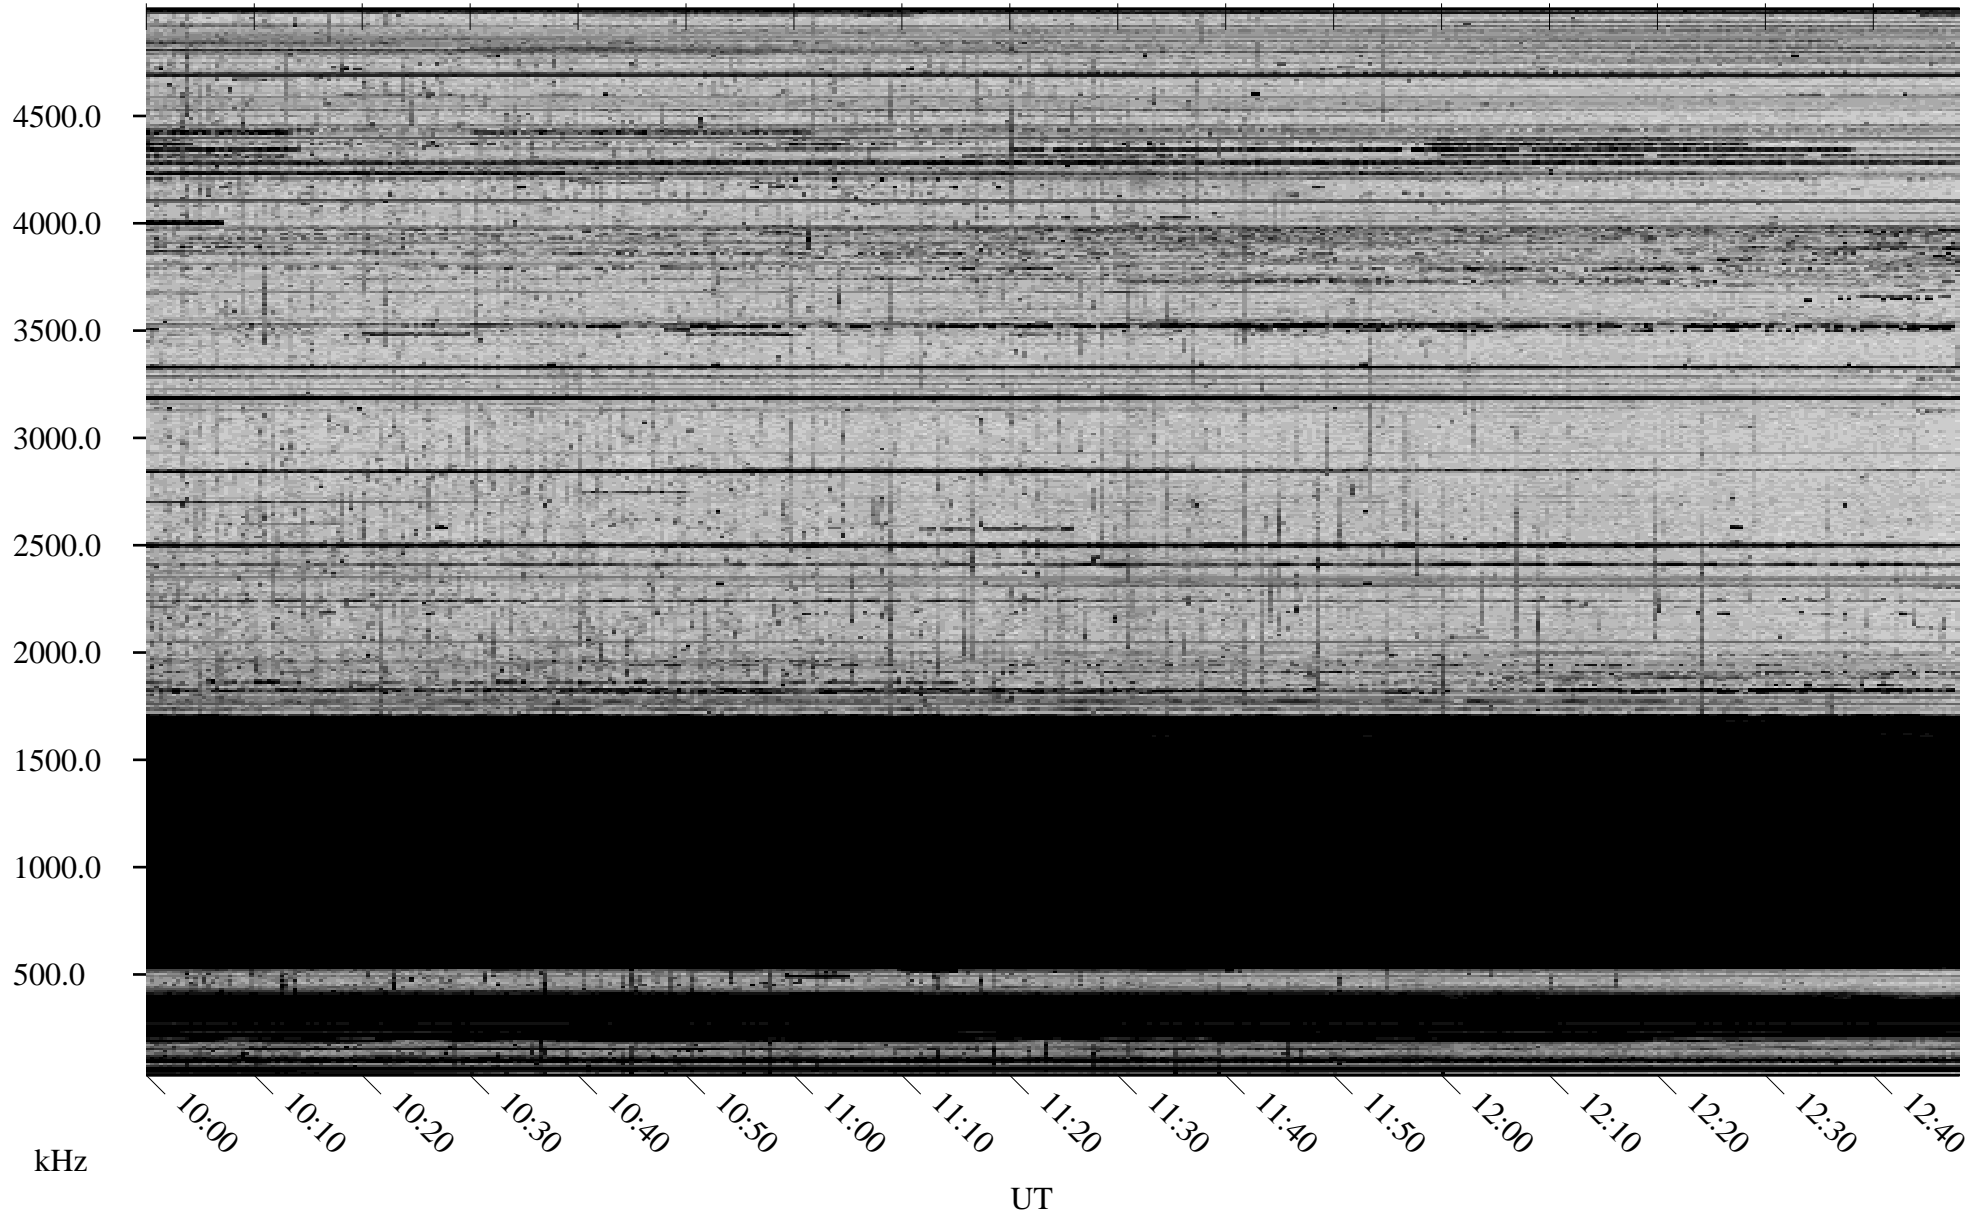

11/10/2009 Churchill, Manitoba

Linear Scale Black = 161 White = 15

ch09314l.r00SUm max_12

Page 1

11/10/2009 Churchill, Manitoba

Linear Scale Black = 161 White = 15

ch09314l.r00SUm max_12

Page 2

11/11/2009 Churchill, Manitoba

Linear Scale Black = 161 White = 15

ch09314l.r00SUm max_12

Page 5

11/11/2009 Churchill, Manitoba

Linear Scale Black = 161 White = 15

ch09314l.r00SUm max_12

Page 6

11/11/2009 Churchill, Manitoba

Linear Scale Black = 161 White = 15

ch09314l.r00SUm max_12

Page 7

11/11/2009 Churchill, Manitoba

Linear Scale Black = 161 White = 15

ch09314l.r00SUm max_12

Page 8