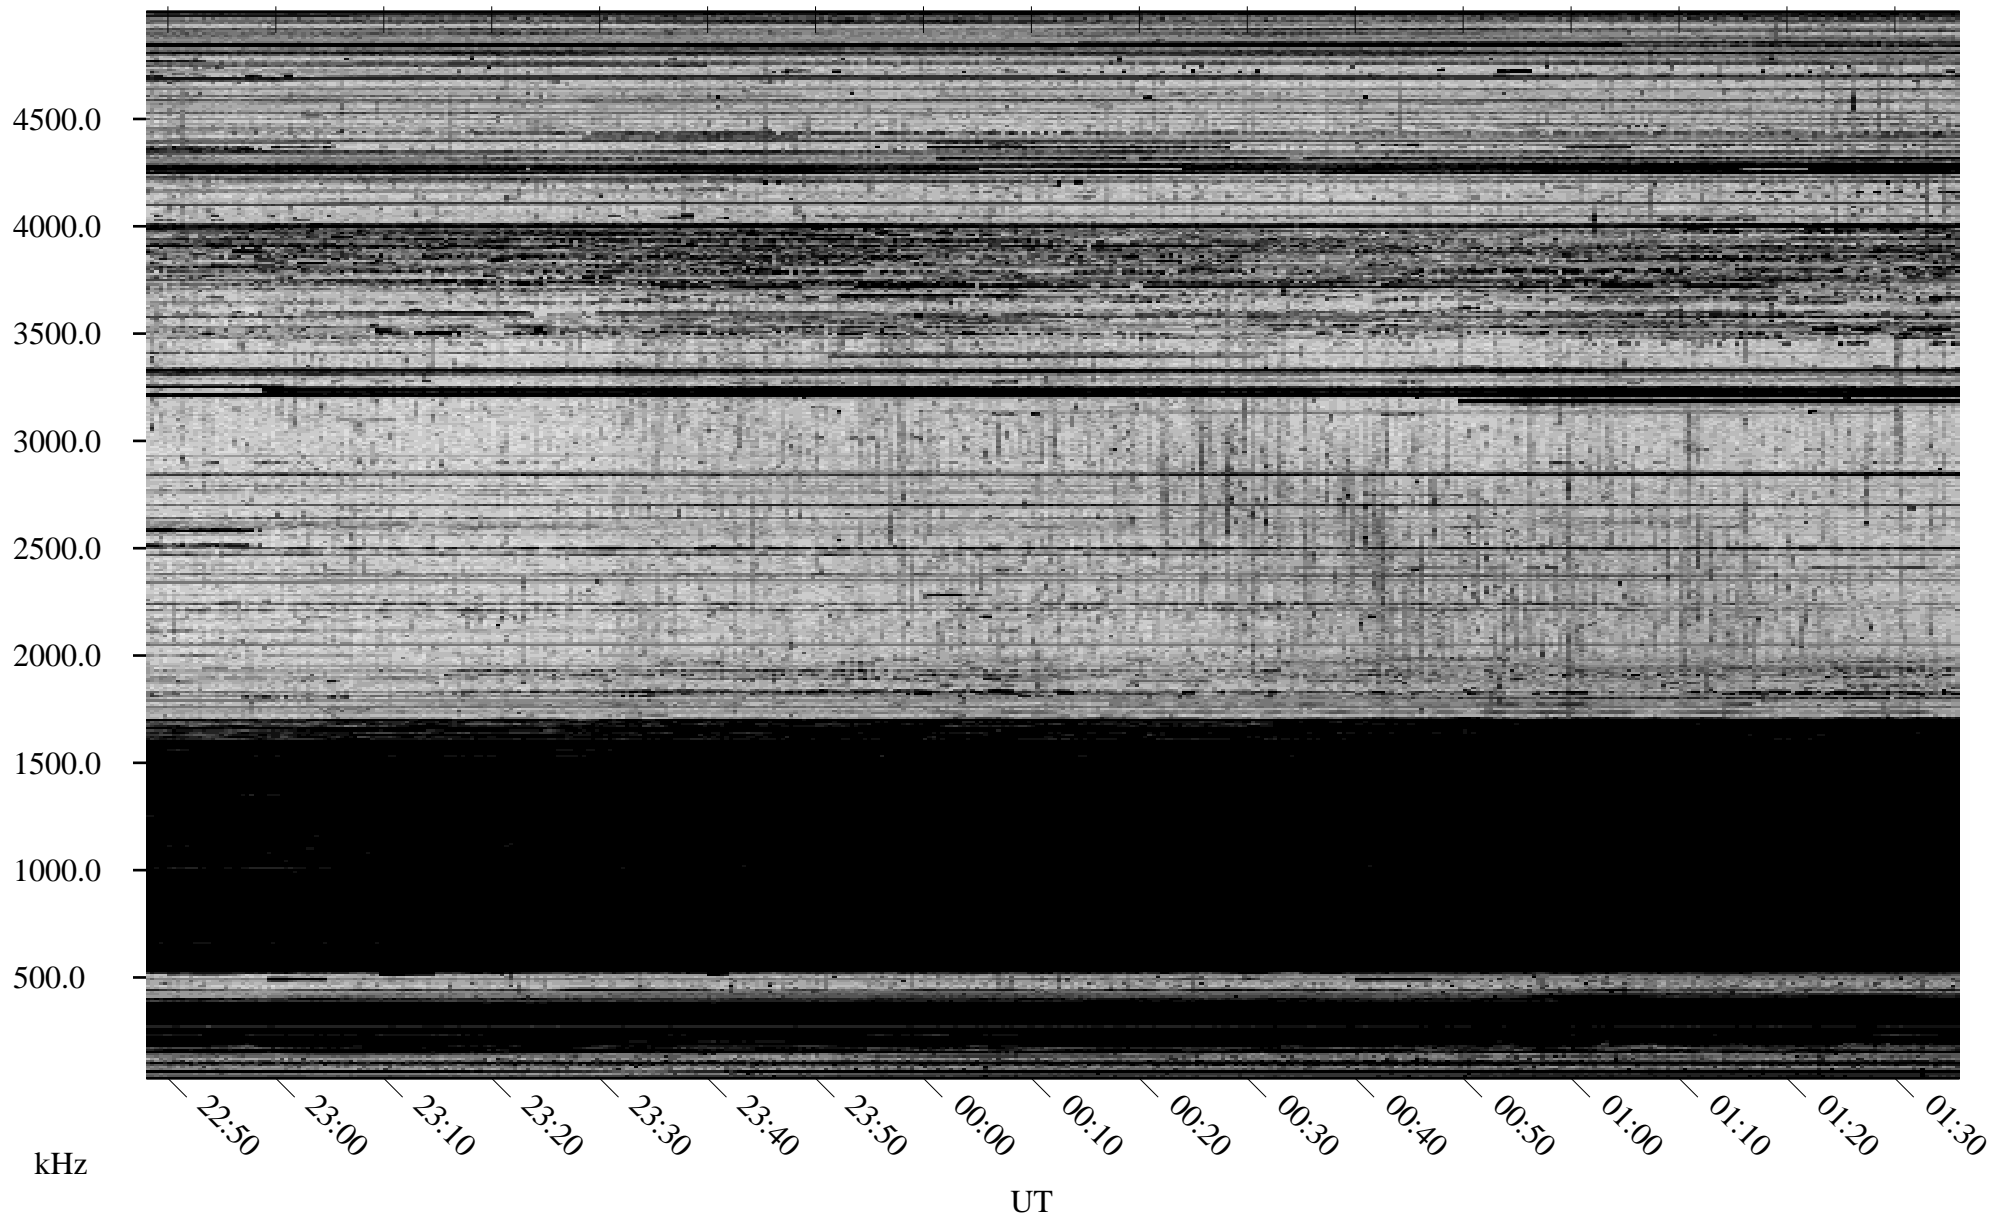

11/10/2009 Churchill, Manitoba

Linear Scale Black = 161 White = 15

ch09314l.r00SUm max_12

Page 1

11/10/2009 Churchill, Manitoba

Linear Scale Black = 161 White = 15

ch09314l.r00SUm max_12

Page 2

11/11/2009 Churchill, Manitoba

Linear Scale Black = 161 White = 15

ch09314l.r00SUm max_12

Page 3

11/11/2009 Churchill, Manitoba

Linear Scale Black = 161 White = 15

ch09314l.r00SUm max_12

Page 4

11/11/2009 Churchill, Manitoba

Linear Scale Black = 161 White = 15

ch09314l.r00SUm max_12

Page 5

11/11/2009 Churchill, Manitoba

Linear Scale Black = 161 White = 15

ch09314l.r00SUm max_12

Page 6

11/11/2009 Churchill, Manitoba

Linear Scale Black = 161 White = 15

ch09314l.r00SUm max_12

Page 7

11/11/2009 Churchill, Manitoba

Linear Scale Black = 161 White = 15

ch09314l.r00SUm max_12

Page 8