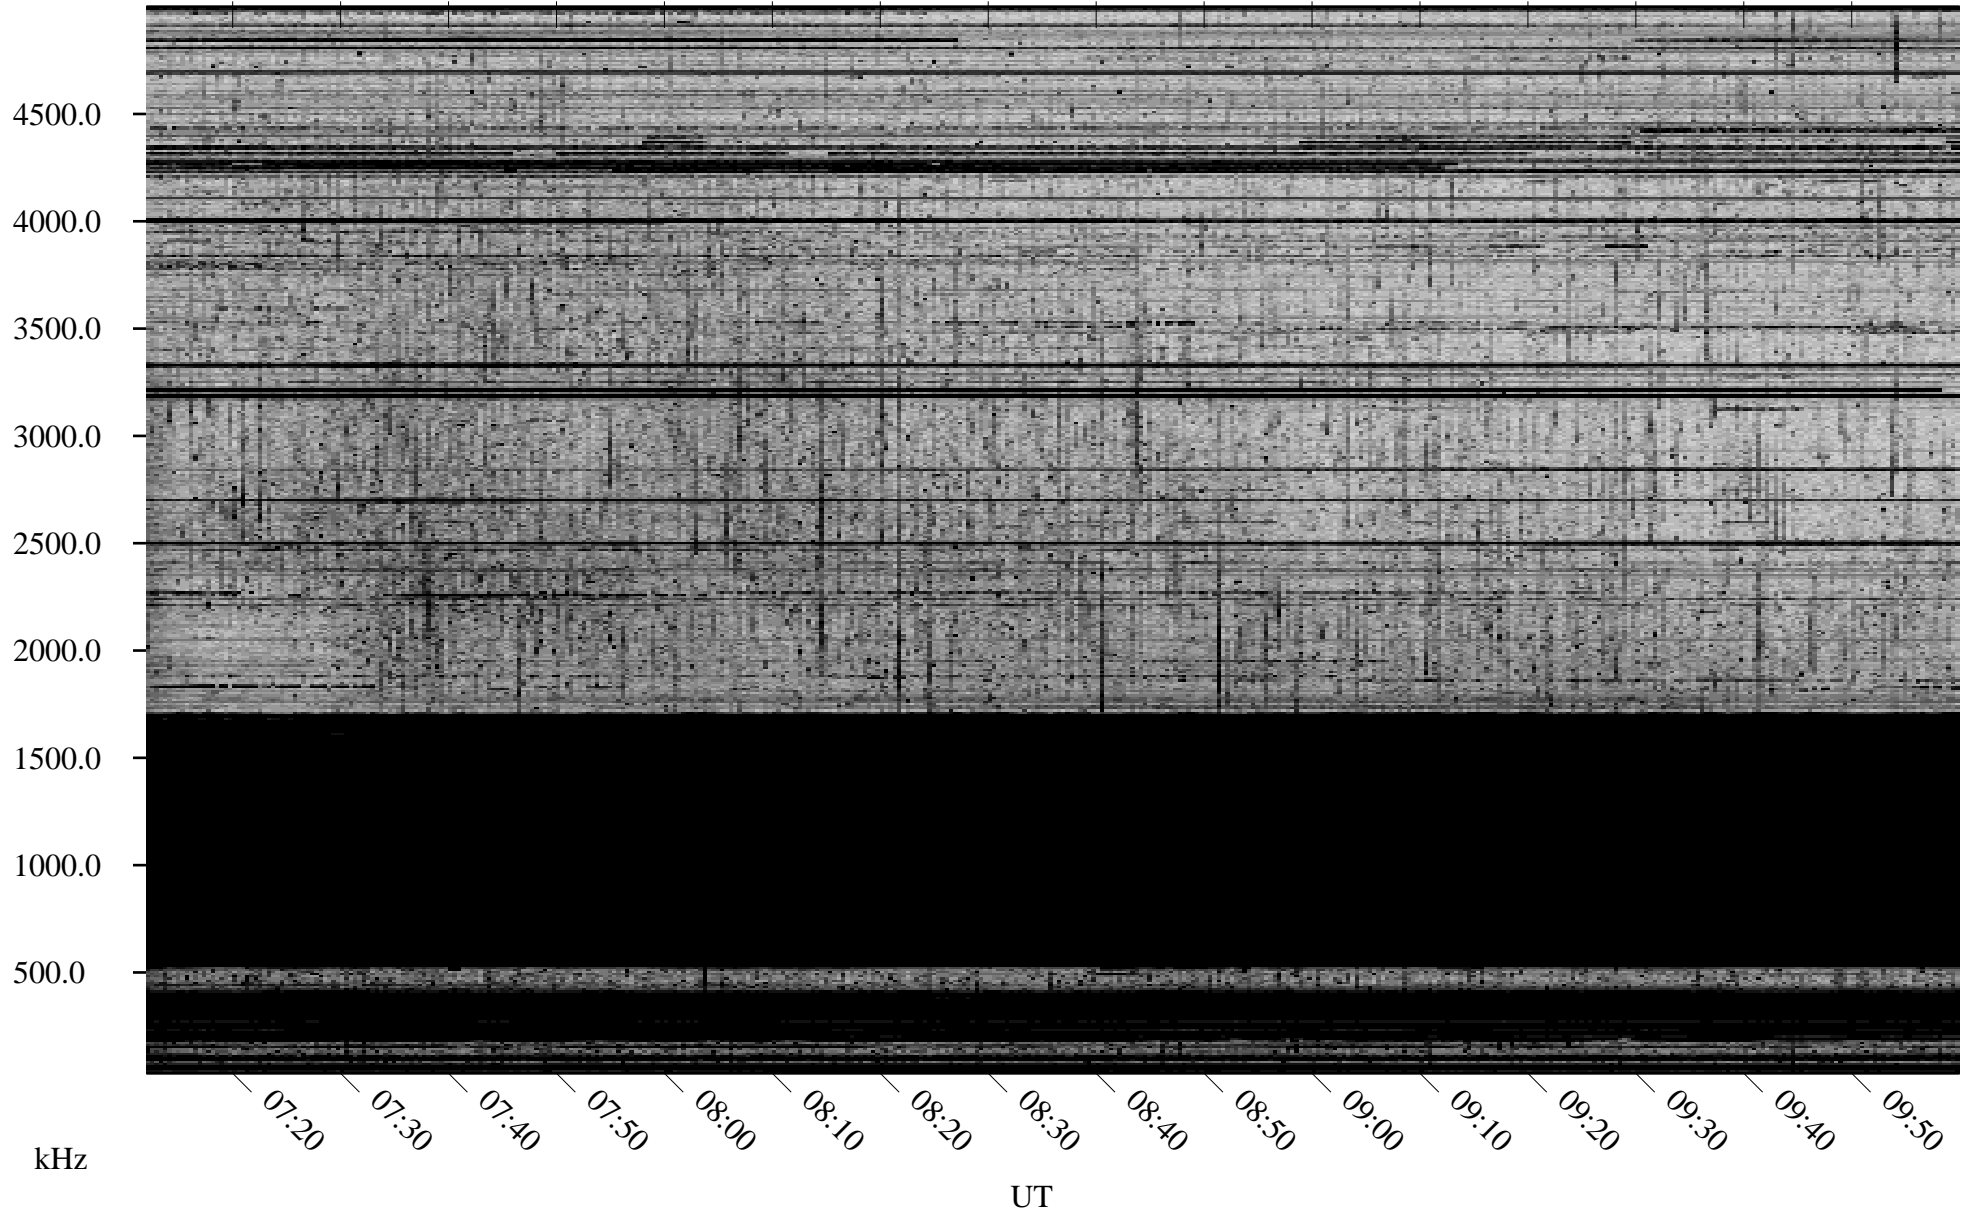

11/10/2009 Churchill, Manitoba

Linear Scale Black = 161 White = 15

ch09314l.r00SUm max_12

Page 1

11/10/2009 Churchill, Manitoba

Linear Scale Black = 161 White = 15

ch09314l.r00SUm max_12

Page 2

11/11/2009 Churchill, Manitoba

Linear Scale Black = 161 White = 15

ch09314l.r00SUm max_12

Page 3

11/11/2009 Churchill, Manitoba

Linear Scale Black = 161 White = 15

ch09314l.r00SUm max_12

Page 4

11/11/2009 Churchill, Manitoba

Linear Scale Black = 161 White = 15

ch09314l.r00SUm max_12

Page 5

11/11/2009 Churchill, Manitoba

Linear Scale Black = 161 White = 15

ch09314l.r00SUm max_12

Page 6

11/11/2009 Churchill, Manitoba

Linear Scale Black = 161 White = 15

ch09314l.r00SUm max_12

Page 7

11/11/2009 Churchill, Manitoba

Linear Scale Black = 161 White = 15

ch09314l.r00SUm max_12

Page 8