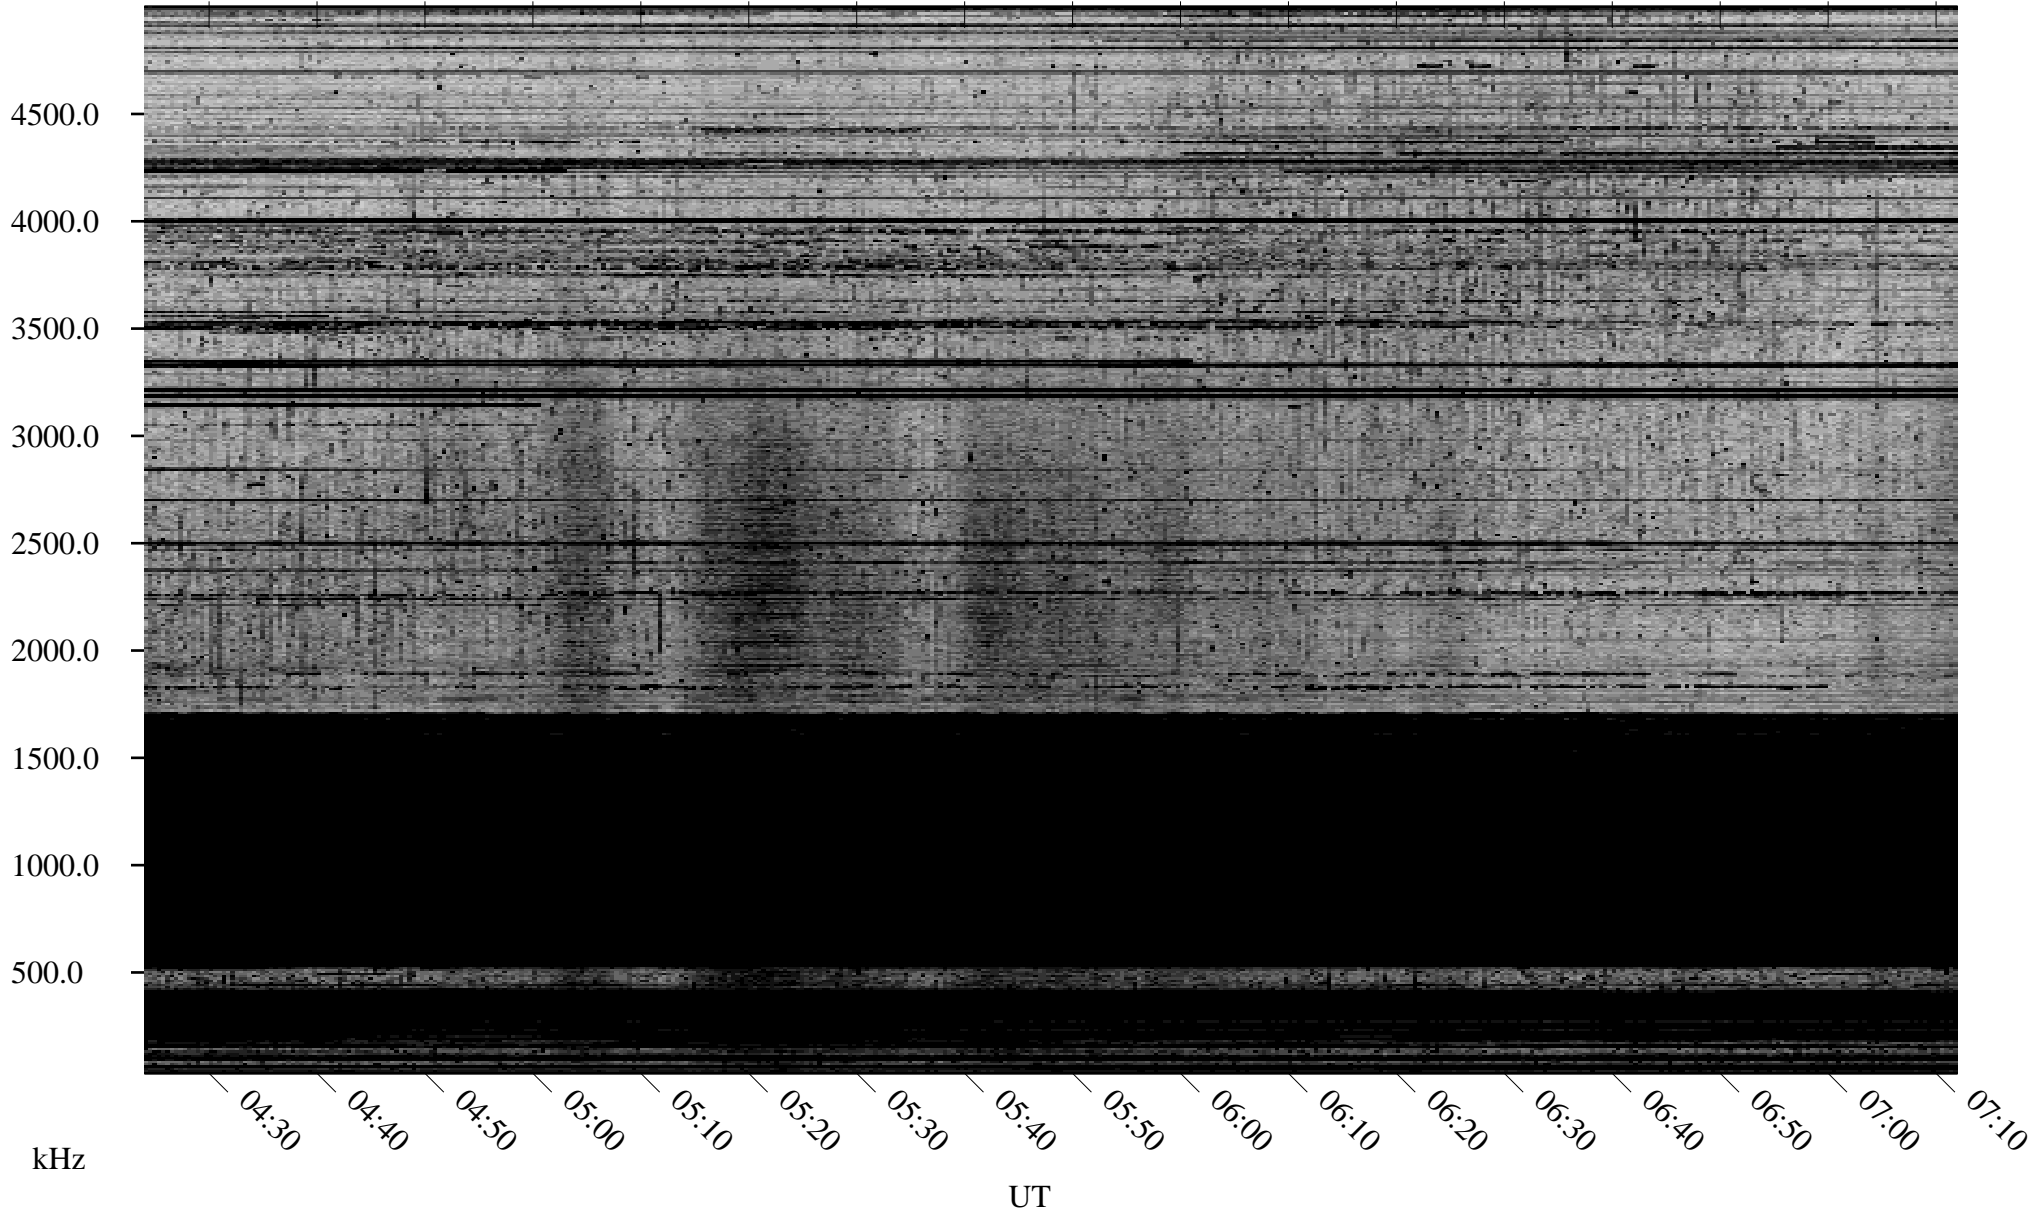

11/10/2009 Churchill, Manitoba

Linear Scale Black = 161 White = 15

ch09314l.r00SUm max_12

Page 1

11/10/2009 Churchill, Manitoba

Linear Scale Black = 161 White = 15

ch09314l.r00SUm max_12

Page 2

11/11/2009 Churchill, Manitoba

Linear Scale Black = 161 White = 15

ch09314l.r00SUm max_12

Page 3

11/11/2009 Churchill, Manitoba

Linear Scale Black = 161 White = 15

ch09314l.r00SUm max_12

Page 4

11/11/2009 Churchill, Manitoba

Linear Scale Black = 161 White = 15

ch09314l.r00SUm max_12

Page 5

11/11/2009 Churchill, Manitoba

Linear Scale Black = 161 White = 15

ch09314l.r00SUm max_12

Page 6

11/11/2009 Churchill, Manitoba

Linear Scale Black = 161 White = 15

ch09314l.r00SUm max_12

Page 7

11/11/2009 Churchill, Manitoba

Linear Scale Black = 161 White = 15

ch09314l.r00SUm max_12

Page 8