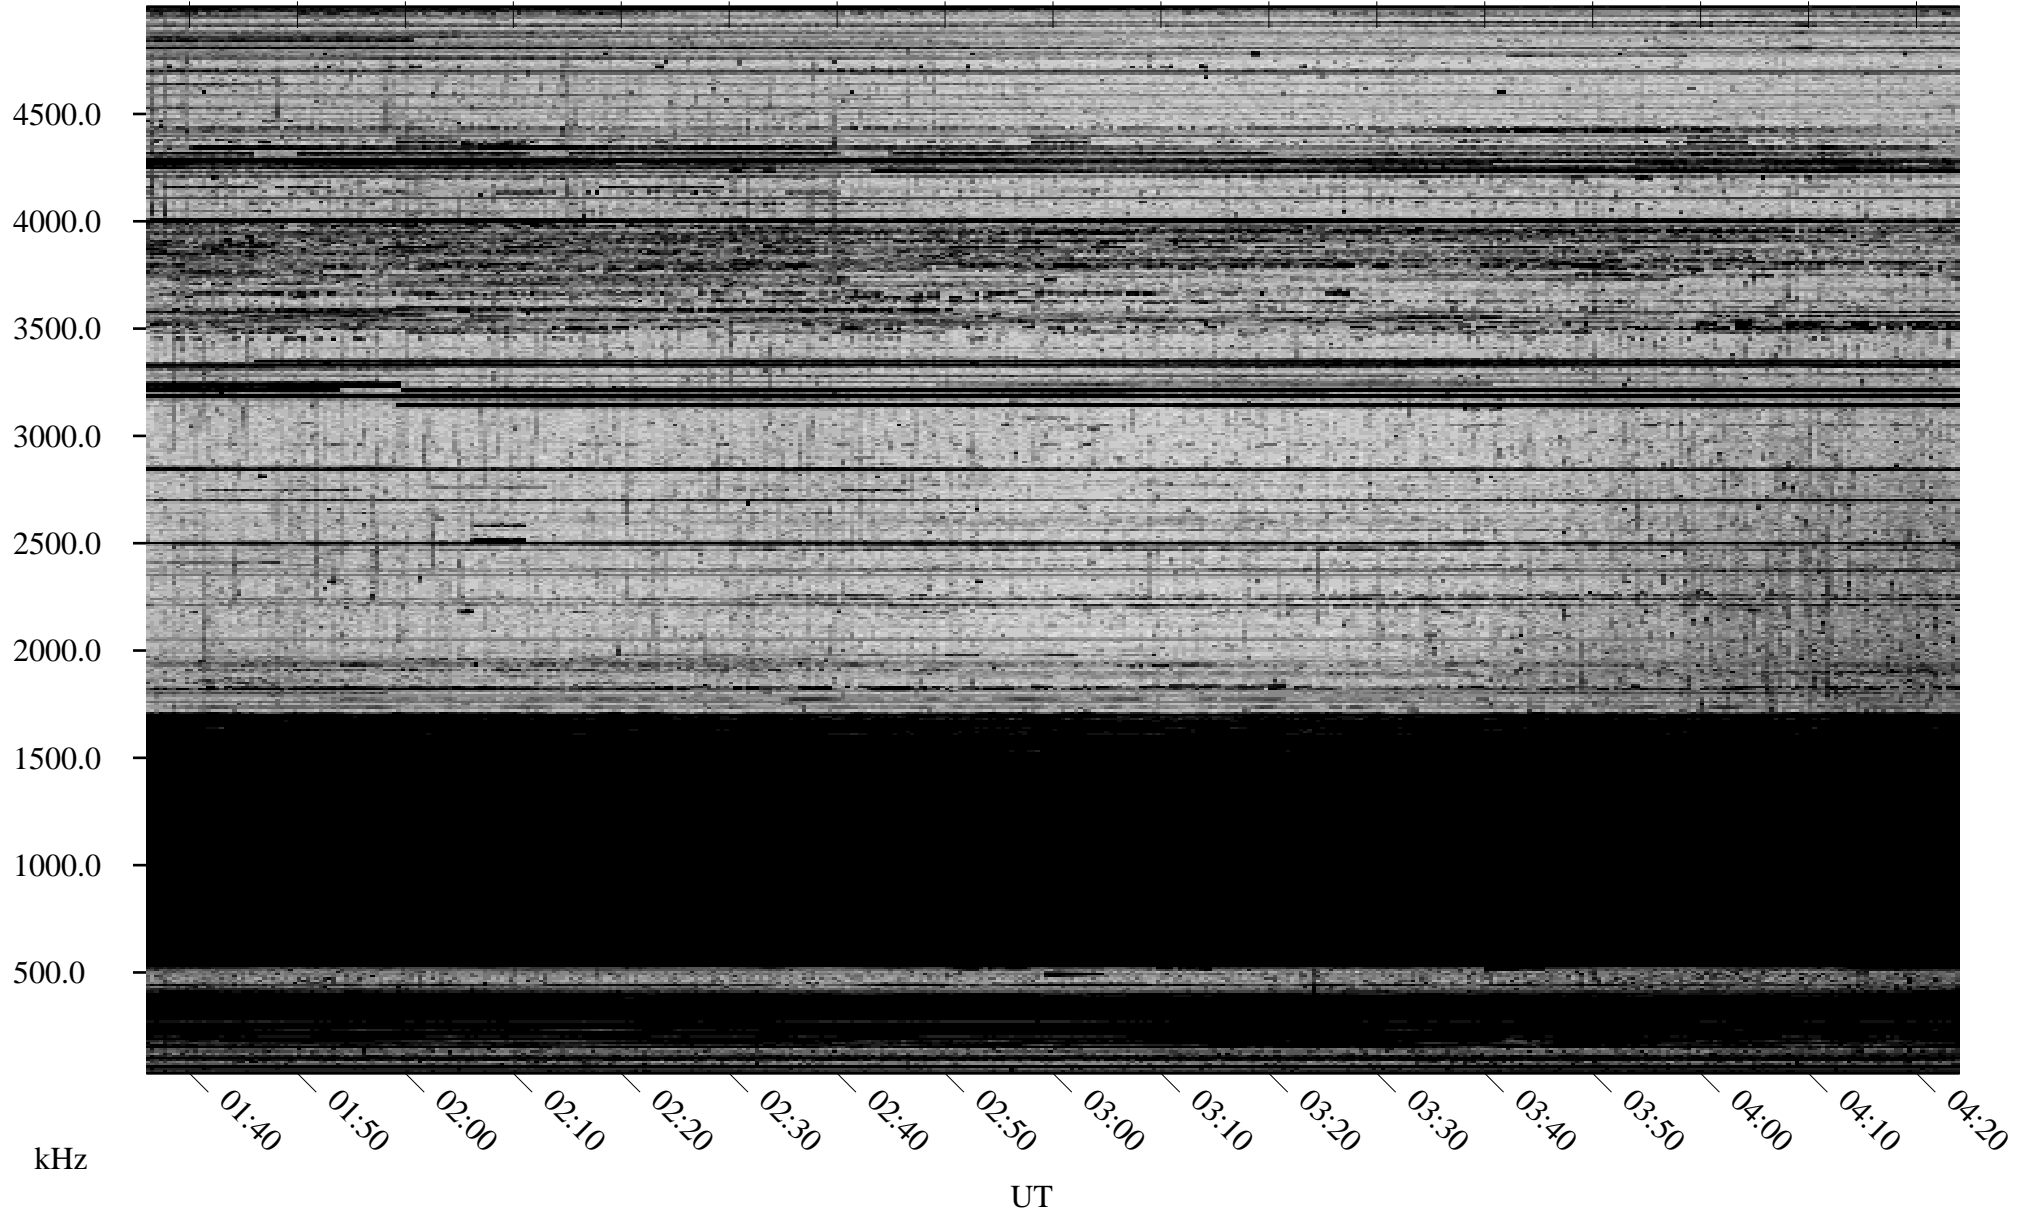

11/10/2009 Churchill, Manitoba

Linear Scale Black = 161 White = 15

ch09314l.r00SUm max_12

Page 1

11/10/2009 Churchill, Manitoba

Linear Scale Black = 161 White = 15

ch09314l.r00SUm max_12

Page 2

11/11/2009 Churchill, Manitoba

Linear Scale Black = 161 White = 15

ch09314l.r00SUm max_12

Page 3

11/11/2009 Churchill, Manitoba

Linear Scale Black = 161 White = 15

ch09314l.r00SUm max_12

Page 4

11/11/2009 Churchill, Manitoba

Linear Scale Black = 161 White = 15

ch09314l.r00SUm max_12

Page 5

11/11/2009 Churchill, Manitoba

Linear Scale Black = 161 White = 15

ch09314l.r00SUm max_12

Page 6

11/11/2009 Churchill, Manitoba

Linear Scale Black = 161 White = 15

ch09314l.r00SUm max_12

Page 7

11/11/2009 Churchill, Manitoba

Linear Scale Black = 161 White = 15

ch09314l.r00SUm max_12

Page 8