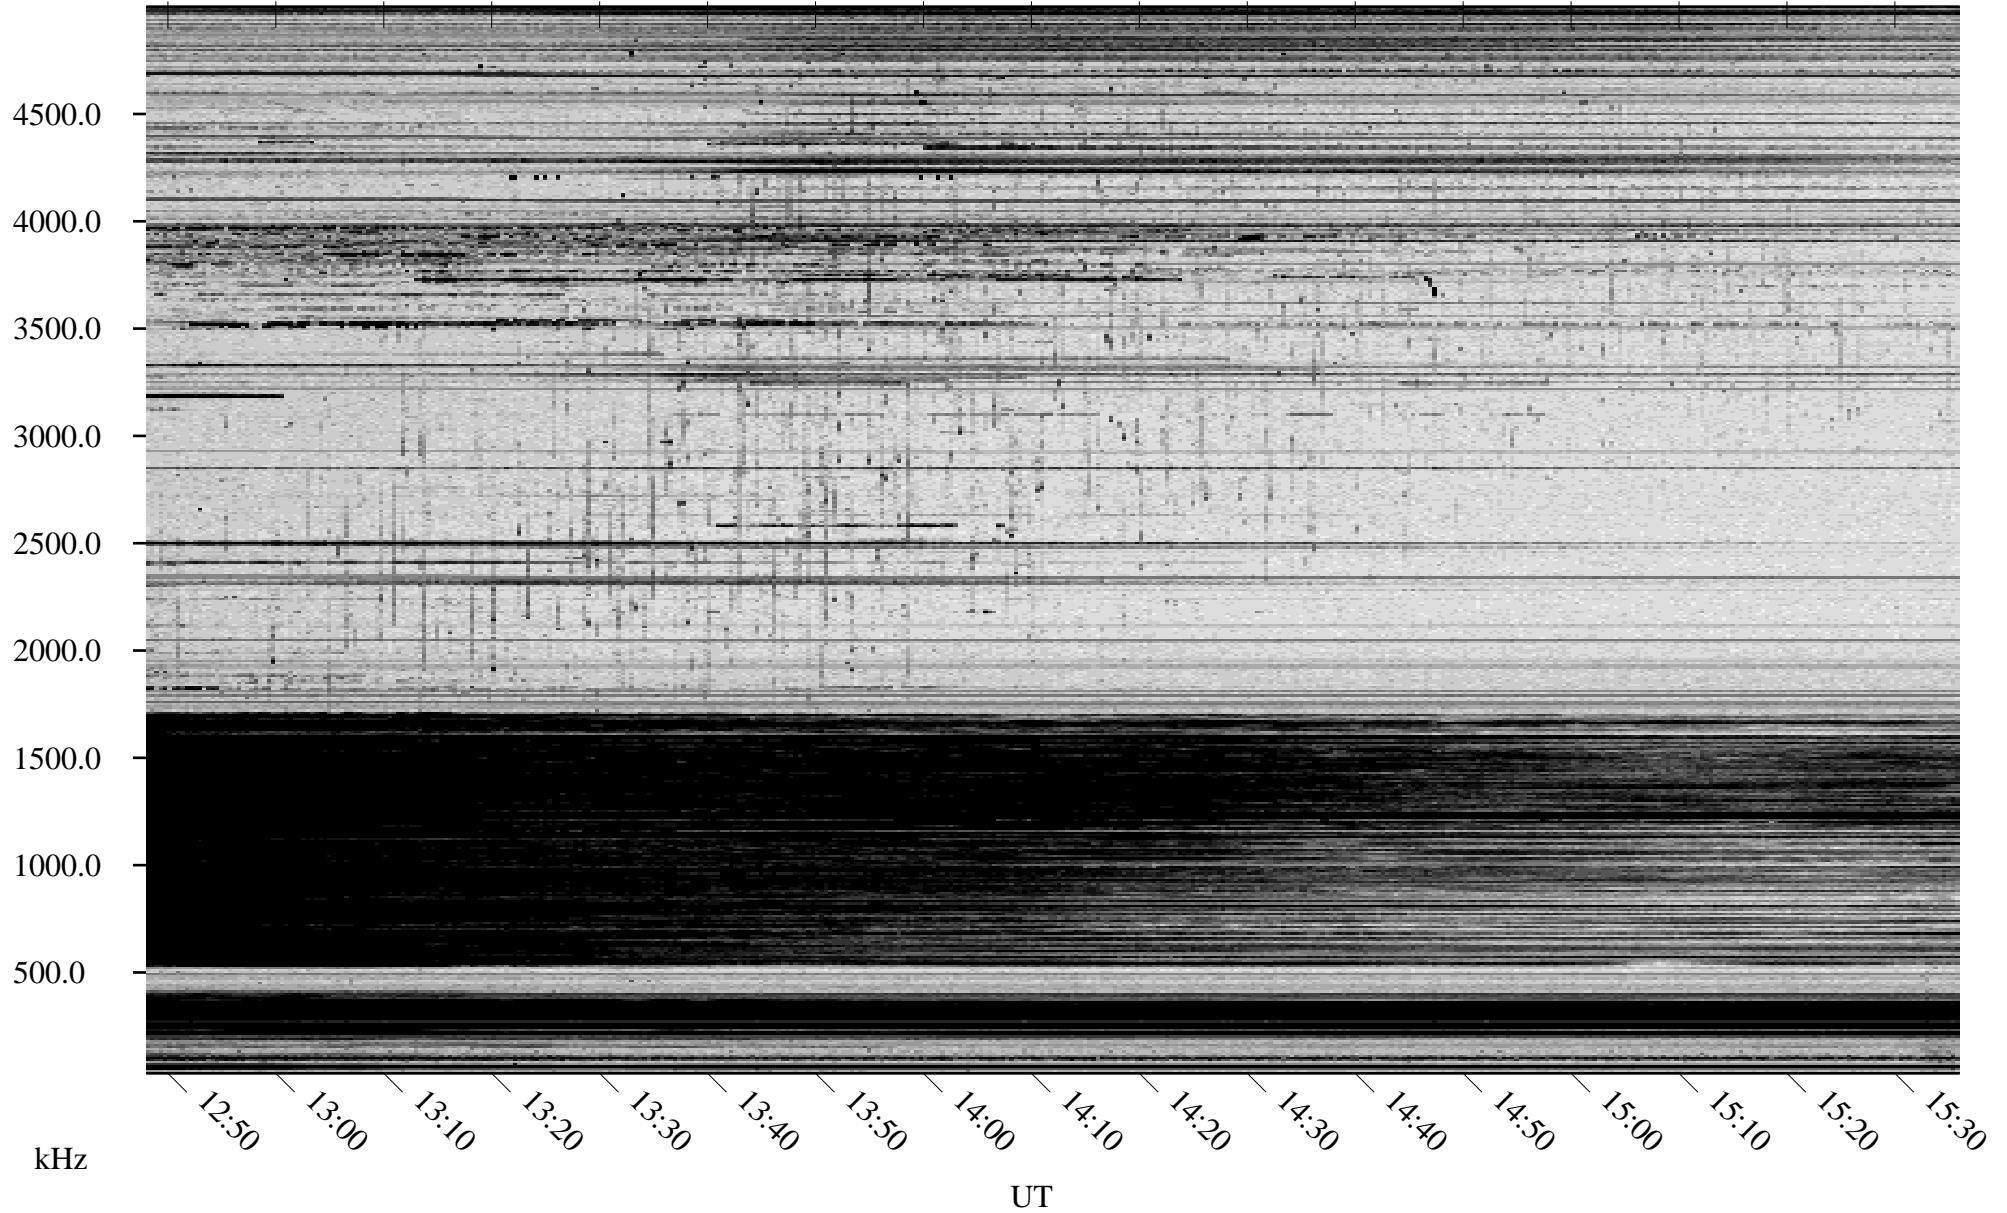

11/10/2009 Churchill, Manitoba

Linear Scale Black = 161 White = 15

ch09314l.r00SUm max_12

Page 1

11/10/2009 Churchill, Manitoba

Linear Scale Black = 161 White = 15

ch09314l.r00SUm max_12

Page 2

11/11/2009 Churchill, Manitoba

Linear Scale Black = 161 White = 15

ch09314l.r00SUm max_12

Page 3

11/11/2009 Churchill, Manitoba

Linear Scale Black = 161 White = 15

ch09314l.r00SUm max_12

Page 4

11/11/2009 Churchill, Manitoba

Linear Scale Black = 161 White = 15

ch09314l.r00SUm max_12

Page 5

11/11/2009 Churchill, Manitoba

Linear Scale Black = 161 White = 15

ch09314l.r00SUm max_12

Page 6

11/11/2009 Churchill, Manitoba

Linear Scale Black = 161 White = 15

ch09314l.r00SUm max_12

Page 7

11/11/2009 Churchill, Manitoba

Linear Scale Black = 161 White = 15

ch09314l.r00SUm max_12

Page 8