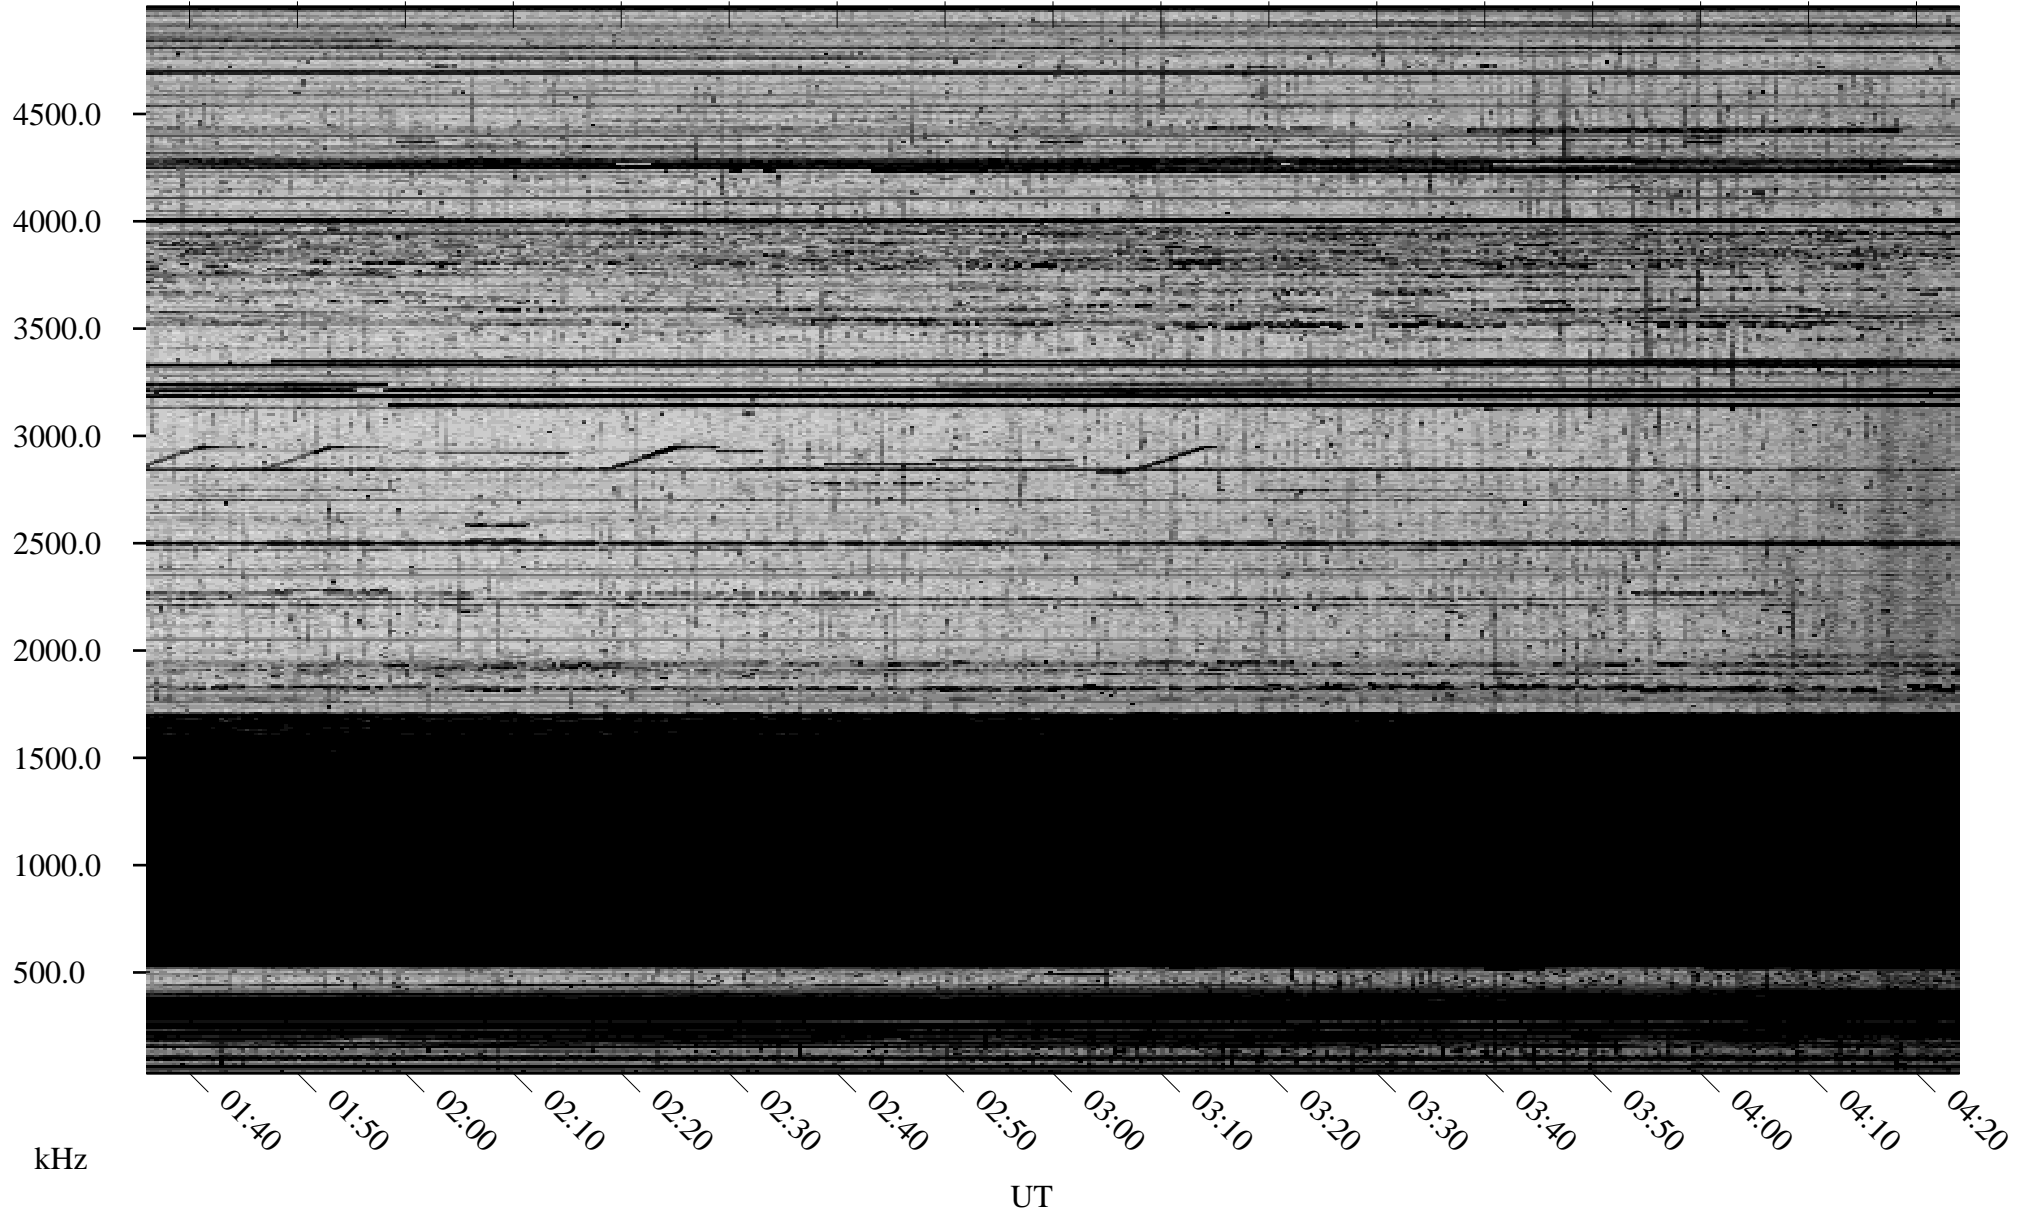

11/12/2009 Churchill, Manitoba

Linear Scale Black = 161 White = 15

ch09316l.r00SUm max_12

Page 1

11/12/2009 Churchill, Manitoba

Linear Scale Black = 161 White = 15

ch09316l.r00SUm max_12

Page 2

11/13/2009 Churchill, Manitoba

Linear Scale Black = 161 White = 15

ch09316l.r00SUm max_12

Page 3

11/13/2009 Churchill, Manitoba

Linear Scale Black = 161 White = 15

ch09316l.r00SUm max_12

Page 4

11/13/2009 Churchill, Manitoba

Linear Scale Black = 161 White = 15

ch09316l.r00SUm max_12

Page 5

11/13/2009 Churchill, Manitoba

Linear Scale Black = 161 White = 15

ch09316l.r00SUm max_12

Page 6

11/13/2009 Churchill, Manitoba

Linear Scale Black = 161 White = 15

ch09316l.r00SUm max_12

Page 7

11/13/2009 Churchill, Manitoba

Linear Scale Black = 161 White = 15

ch09316l.r00SUm max_12

Page 8