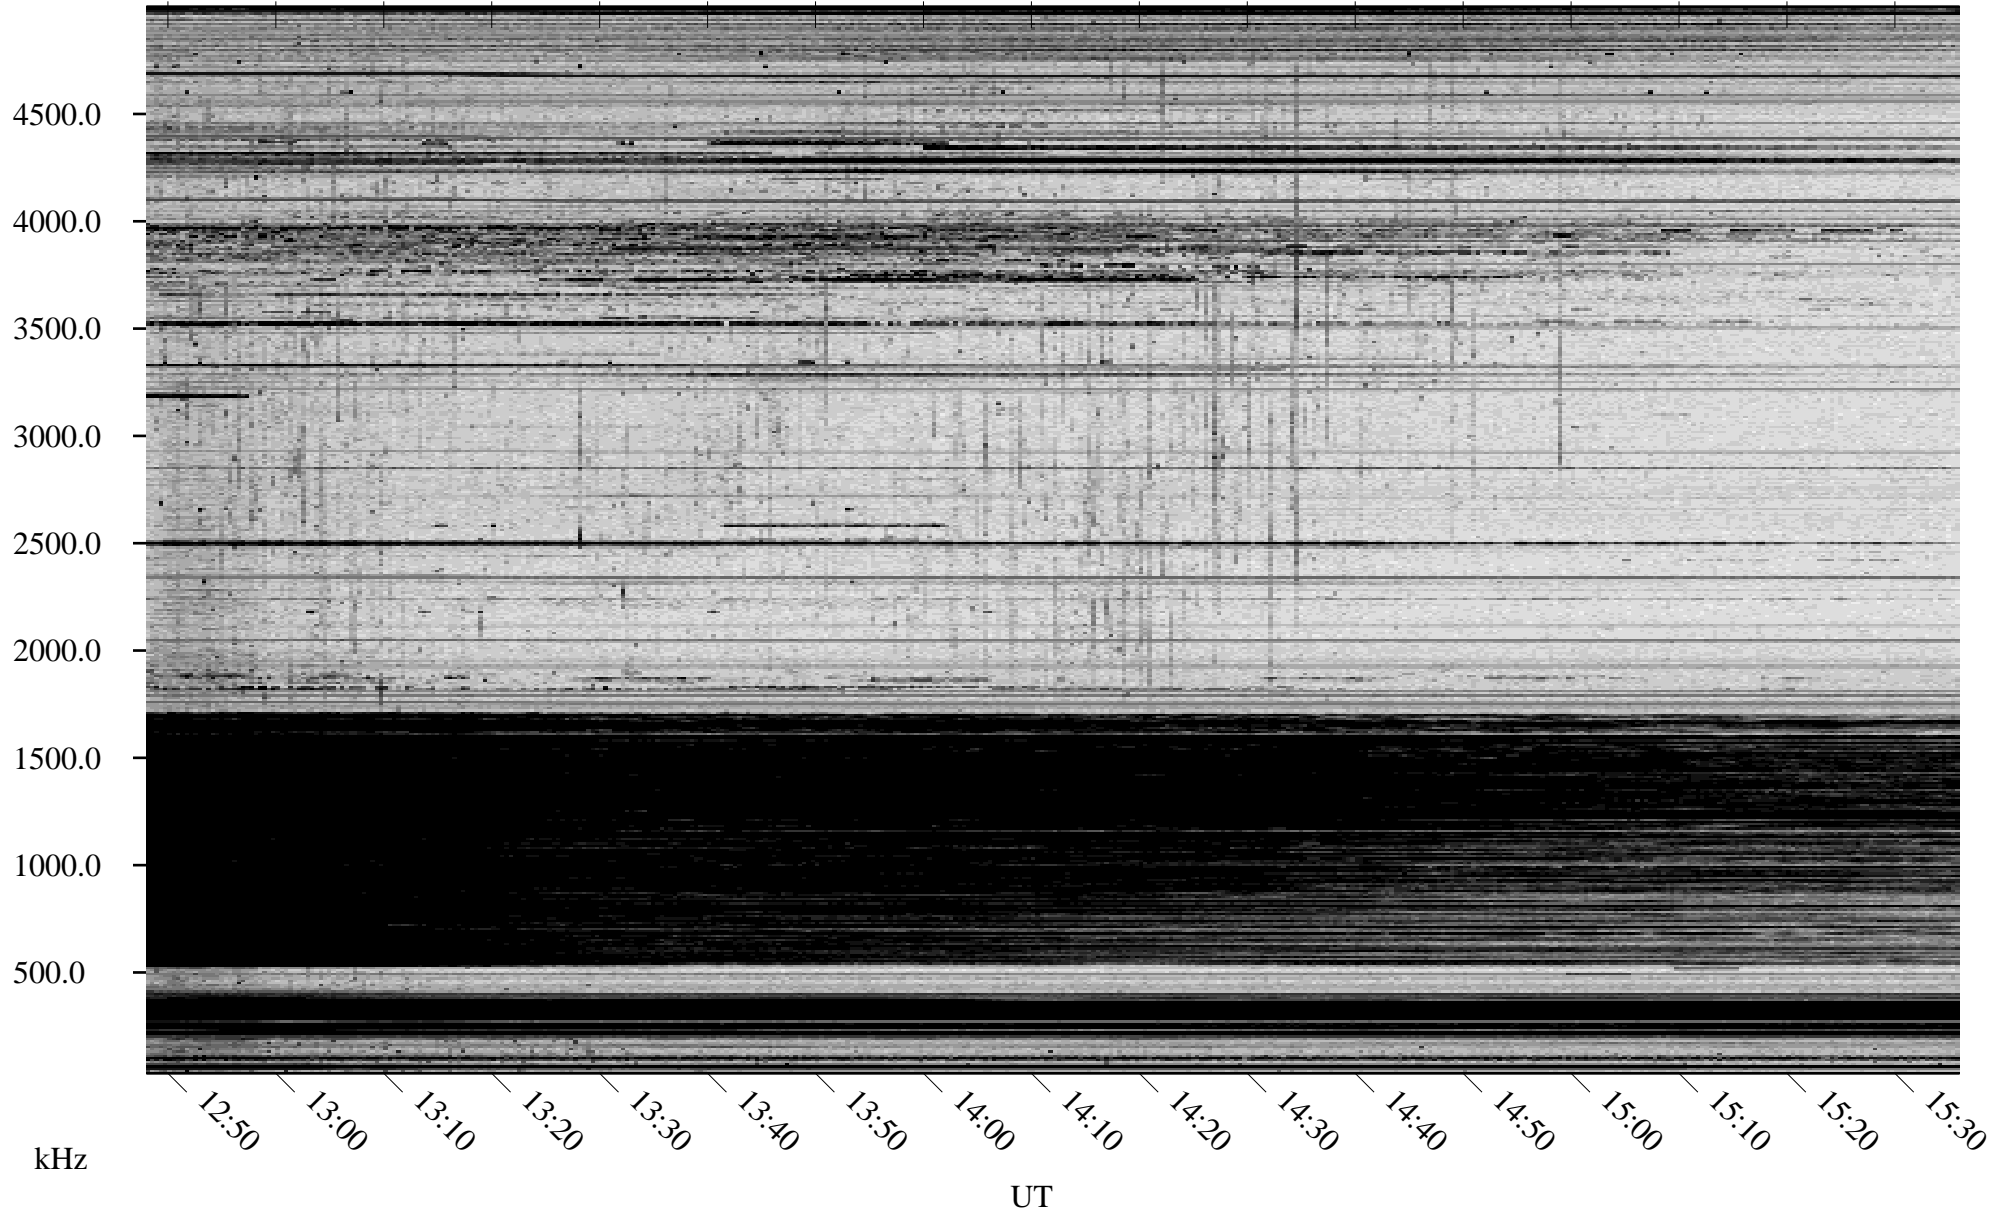

11/12/2009 Churchill, Manitoba

Linear Scale Black = 161 White = 15

ch09316l.r00SUm max_12

Page 1

11/12/2009 Churchill, Manitoba

Linear Scale Black = 161 White = 15

ch09316l.r00SUm max_12

Page 2

11/13/2009 Churchill, Manitoba

Linear Scale Black = 161 White = 15

ch09316l.r00SUm max_12

Page 3

11/13/2009 Churchill, Manitoba

Linear Scale Black = 161 White = 15

ch09316l.r00SUm max_12

Page 4

11/13/2009 Churchill, Manitoba

Linear Scale Black = 161 White = 15

ch09316l.r00SUm max_12

Page 5

11/13/2009 Churchill, Manitoba

Linear Scale Black = 161 White = 15

ch09316l.r00SUm max_12

Page 6

11/13/2009 Churchill, Manitoba

Linear Scale Black = 161 White = 15

ch09316l.r00SUm max_12

Page 7

11/13/2009 Churchill, Manitoba

Linear Scale Black = 161 White = 15

ch09316l.r00SUm max_12

Page 8