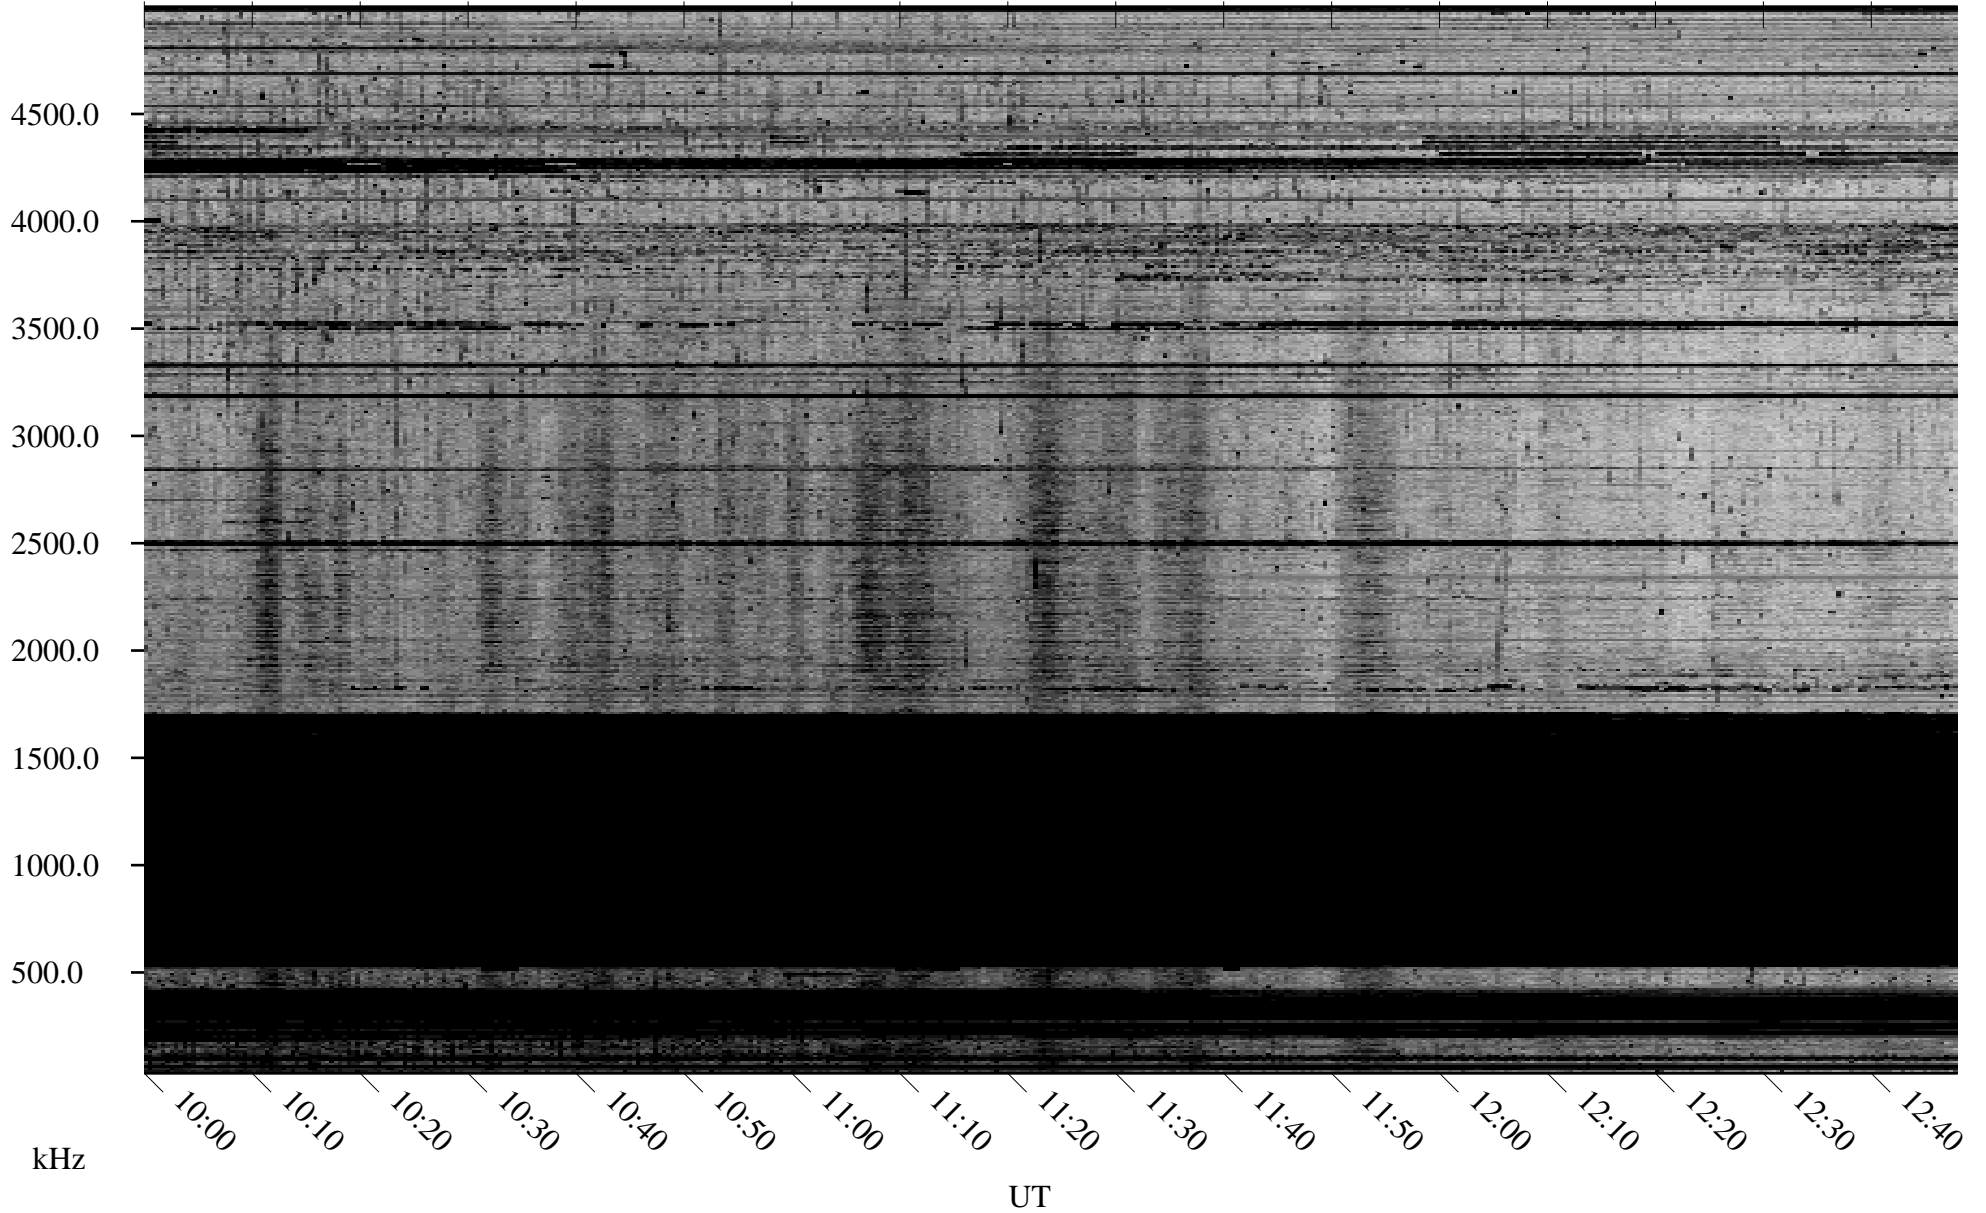

11/13/2009 Churchill, Manitoba

Linear Scale Black = 161 White = 15

ch09316l.r00SUm max_12

Page 5

11/13/2009 Churchill, Manitoba

Linear Scale Black = 161 White = 15

ch09316l.r00SUm max_12

Page 6

11/13/2009 Churchill, Manitoba

Linear Scale Black = 161 White = 15

ch09316l.r00SUm max_12

Page 7

11/13/2009 Churchill, Manitoba

Linear Scale Black = 161 White = 15

ch09316l.r00SUm max_12

Page 8