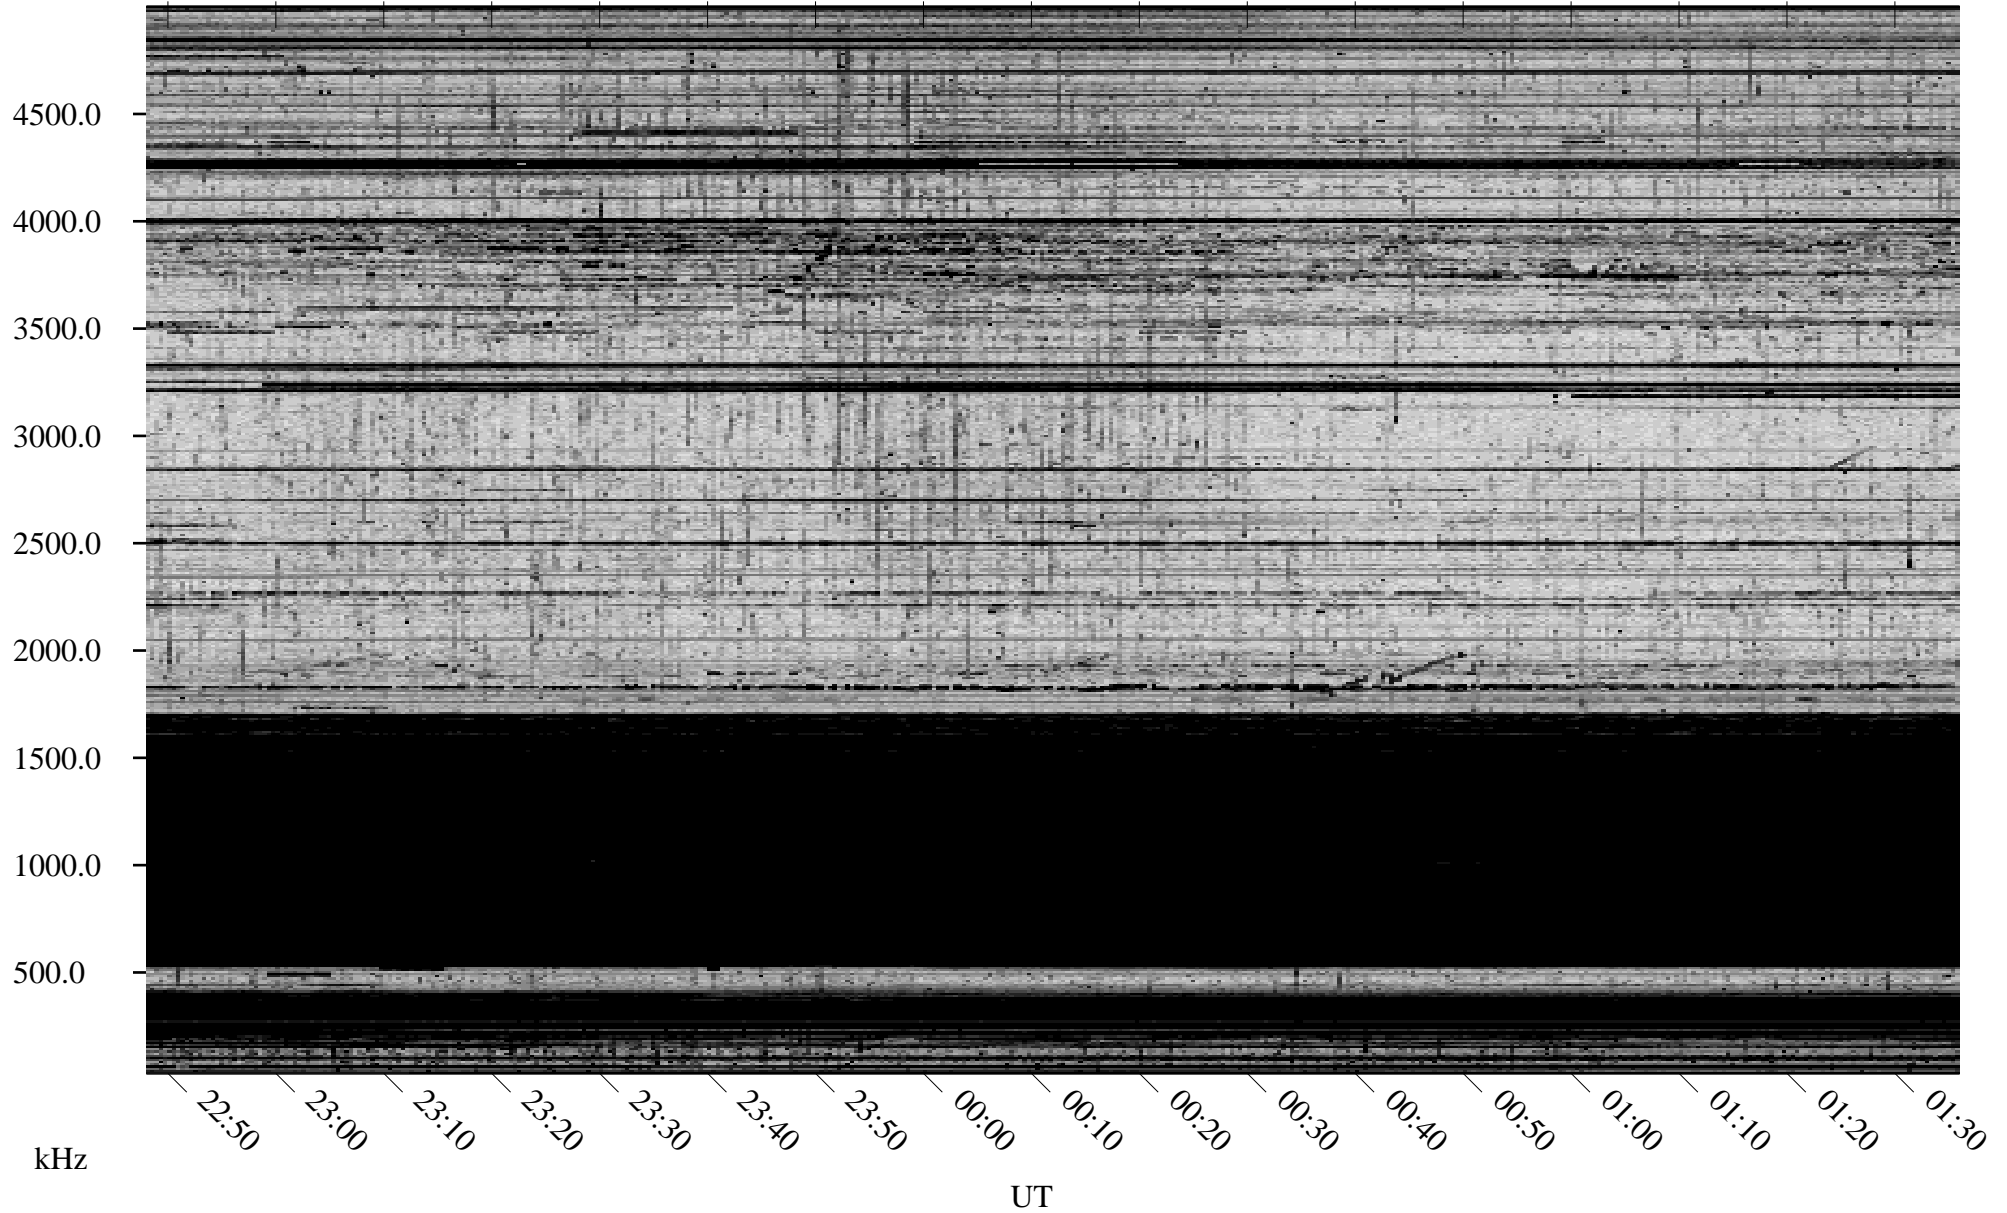

11/12/2009 Churchill, Manitoba

Linear Scale Black = 161 White = 15

ch09316l.r00SUm max_12

Page 1

11/12/2009 Churchill, Manitoba

Linear Scale Black = 161 White = 15

ch09316l.r00SUm max_12

Page 2

11/13/2009 Churchill, Manitoba

Linear Scale Black = 161 White = 15

ch09316l.r00SUm max_12

Page 3

11/13/2009 Churchill, Manitoba

Linear Scale Black = 161 White = 15

ch09316l.r00SUm max_12

Page 4

11/13/2009 Churchill, Manitoba

Linear Scale Black = 161 White = 15

ch09316l.r00SUm max_12

Page 5

11/13/2009 Churchill, Manitoba

Linear Scale Black = 161 White = 15

ch09316l.r00SUm max_12

Page 6

11/13/2009 Churchill, Manitoba

Linear Scale Black = 161 White = 15

ch09316l.r00SUm max_12

Page 7

11/13/2009 Churchill, Manitoba

Linear Scale Black = 161 White = 15

ch09316l.r00SUm max_12

Page 8