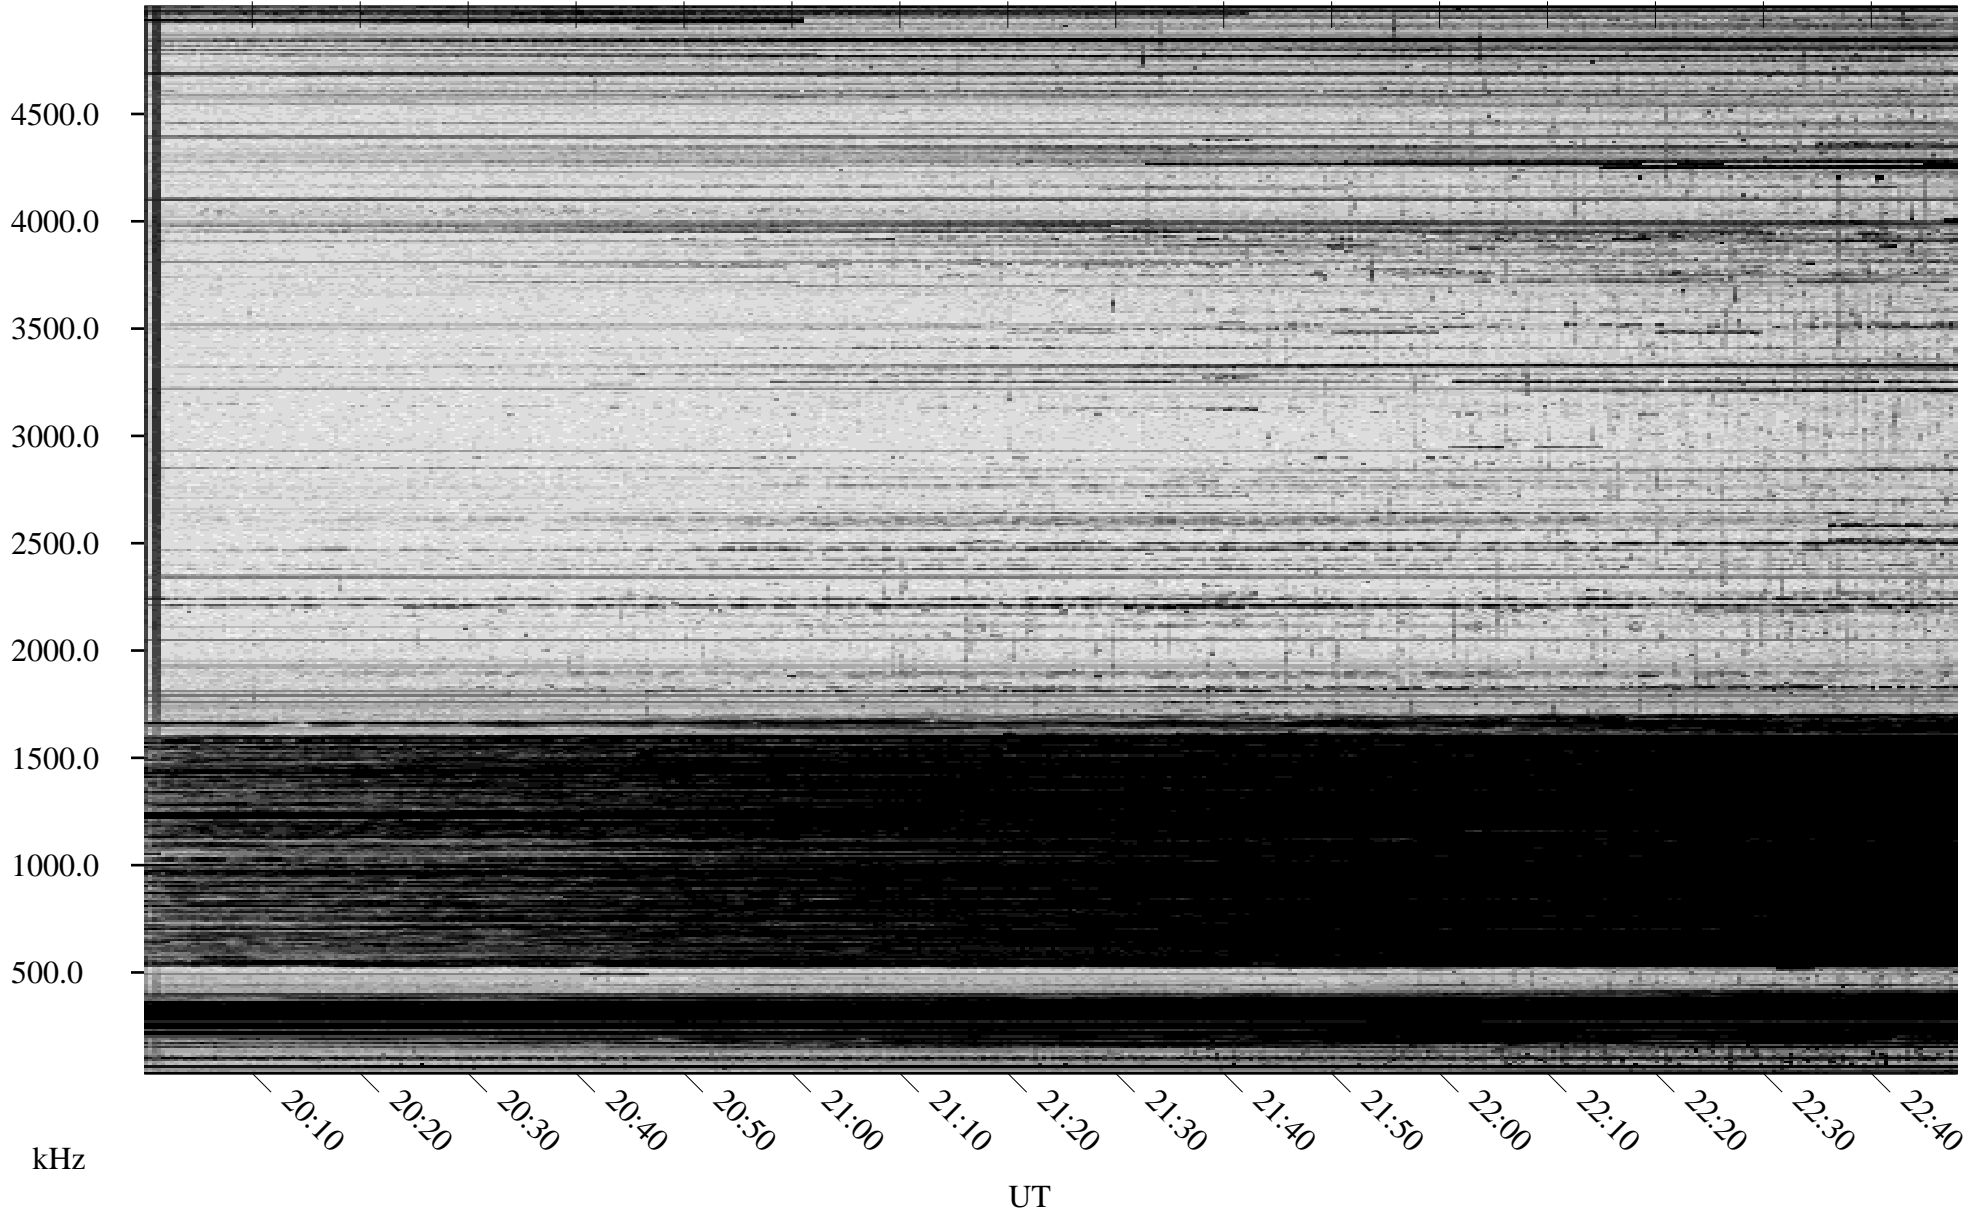

11/12/2009 Churchill, Manitoba

Linear Scale Black = 161 White = 15

ch09316l.r00SUm max_12

Page 1

11/12/2009 Churchill, Manitoba

Linear Scale Black = 161 White = 15

ch09316l.r00SUm max_12

Page 2

11/13/2009 Churchill, Manitoba

Linear Scale Black = 161 White = 15

ch09316l.r00SUm max_12

Page 3

11/13/2009 Churchill, Manitoba

Linear Scale Black = 161 White = 15

ch09316l.r00SUm max_12

Page 4

11/13/2009 Churchill, Manitoba

Linear Scale Black = 161 White = 15

ch09316l.r00SUm max_12

Page 5

11/13/2009 Churchill, Manitoba

Linear Scale Black = 161 White = 15

ch09316l.r00SUm max_12

Page 6

11/13/2009 Churchill, Manitoba

Linear Scale Black = 161 White = 15

ch09316l.r00SUm max_12

Page 7

11/13/2009 Churchill, Manitoba

Linear Scale Black = 161 White = 15

ch09316l.r00SUm max_12

Page 8