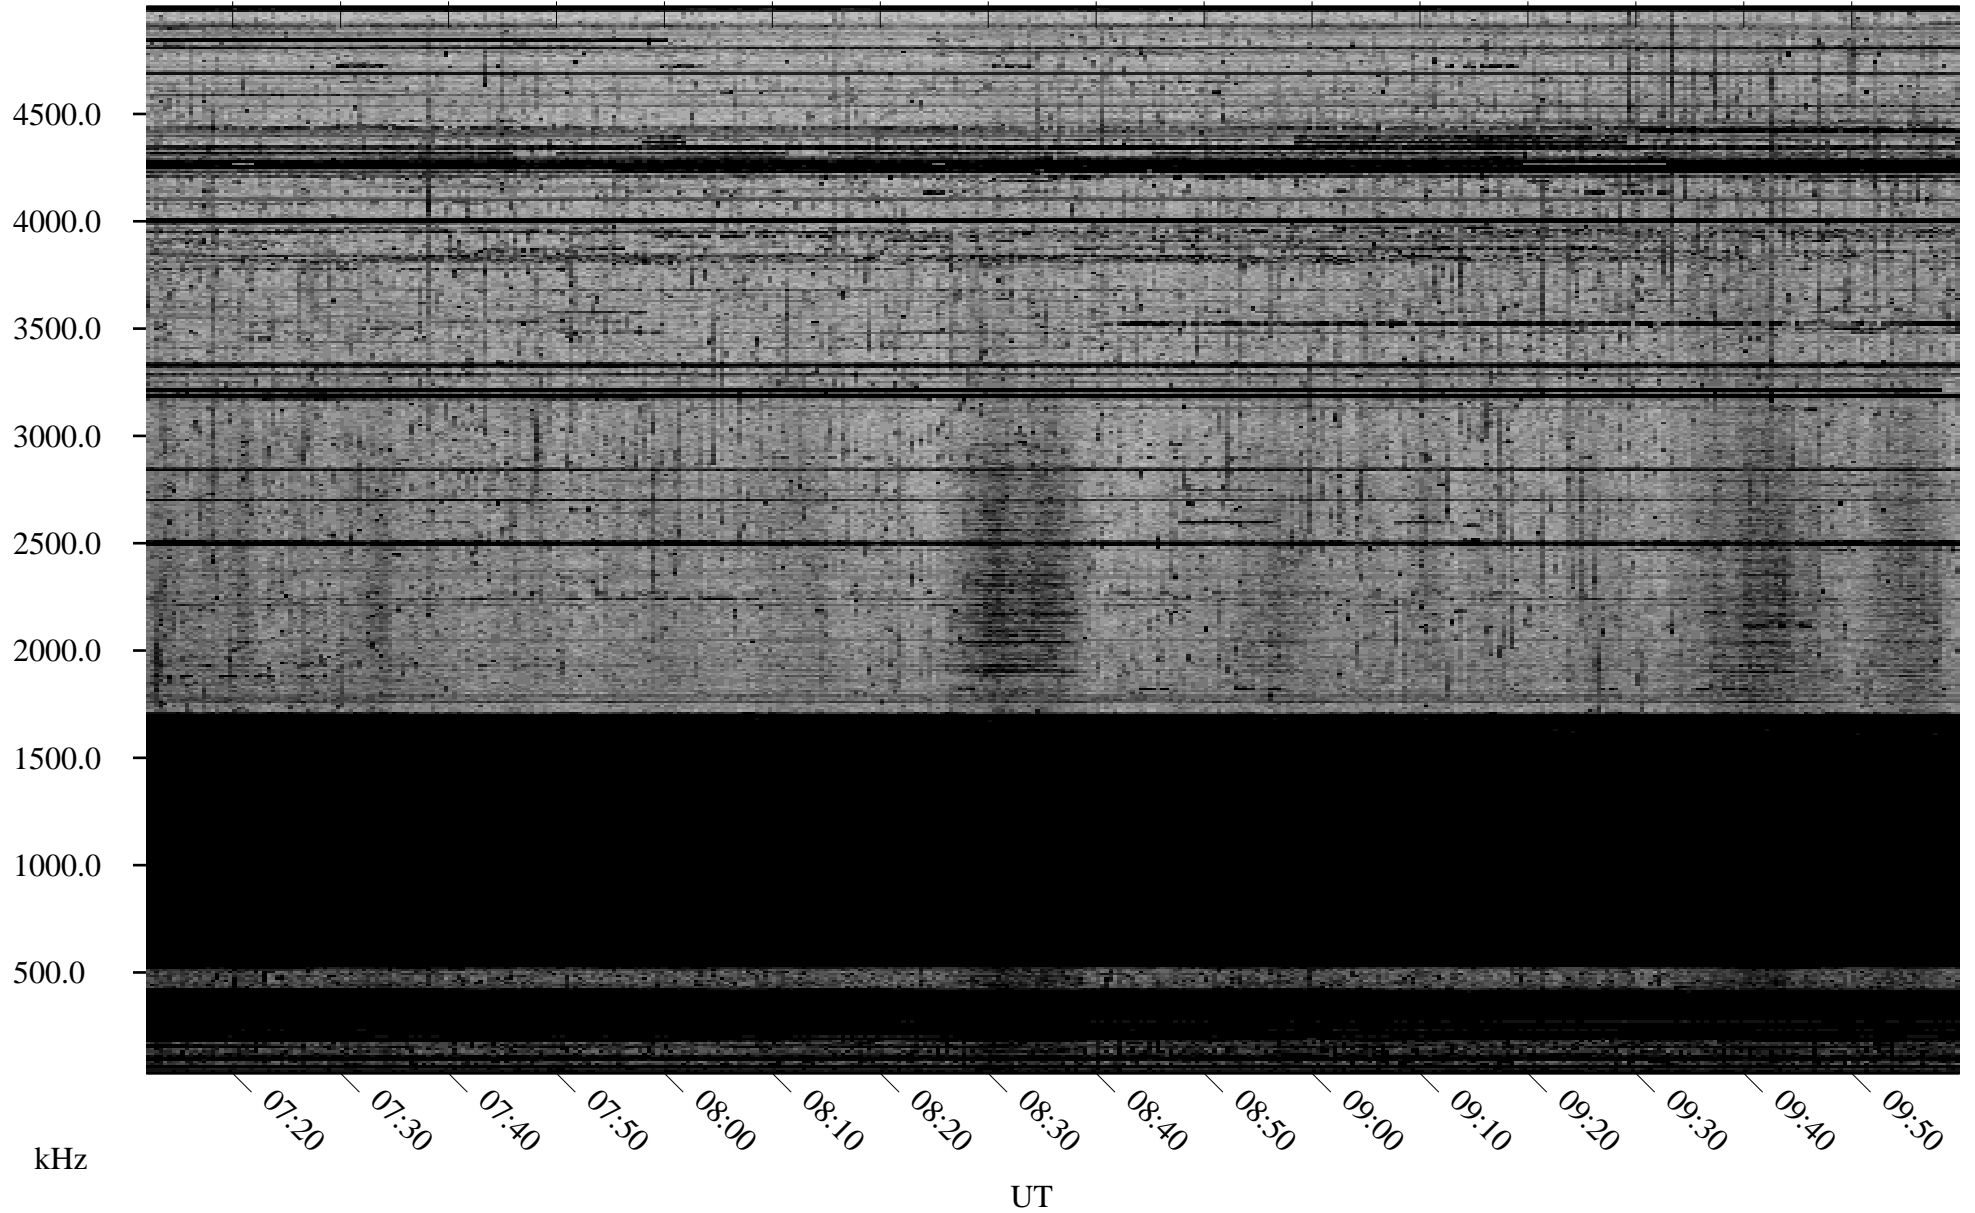

11/12/2009 Churchill, Manitoba

Linear Scale Black = 161 White = 15

ch09316l.r00SUm max_12

Page 1

11/12/2009 Churchill, Manitoba

Linear Scale Black = 161 White = 15

ch09316l.r00SUm max_12

Page 2

11/13/2009 Churchill, Manitoba

Linear Scale Black = 161 White = 15

ch09316l.r00SUm max_12

Page 3

11/13/2009 Churchill, Manitoba

Linear Scale Black = 161 White = 15

ch09316l.r00SUm max_12

Page 4

11/13/2009 Churchill, Manitoba

Linear Scale Black = 161 White = 15

ch09316l.r00SUm max_12

Page 5

11/13/2009 Churchill, Manitoba

Linear Scale Black = 161 White = 15

ch09316l.r00SUm max_12

Page 6

11/13/2009 Churchill, Manitoba

Linear Scale Black = 161 White = 15

ch09316l.r00SUm max_12

Page 7

11/13/2009 Churchill, Manitoba

Linear Scale Black = 161 White = 15

ch09316l.r00SUm max_12

Page 8