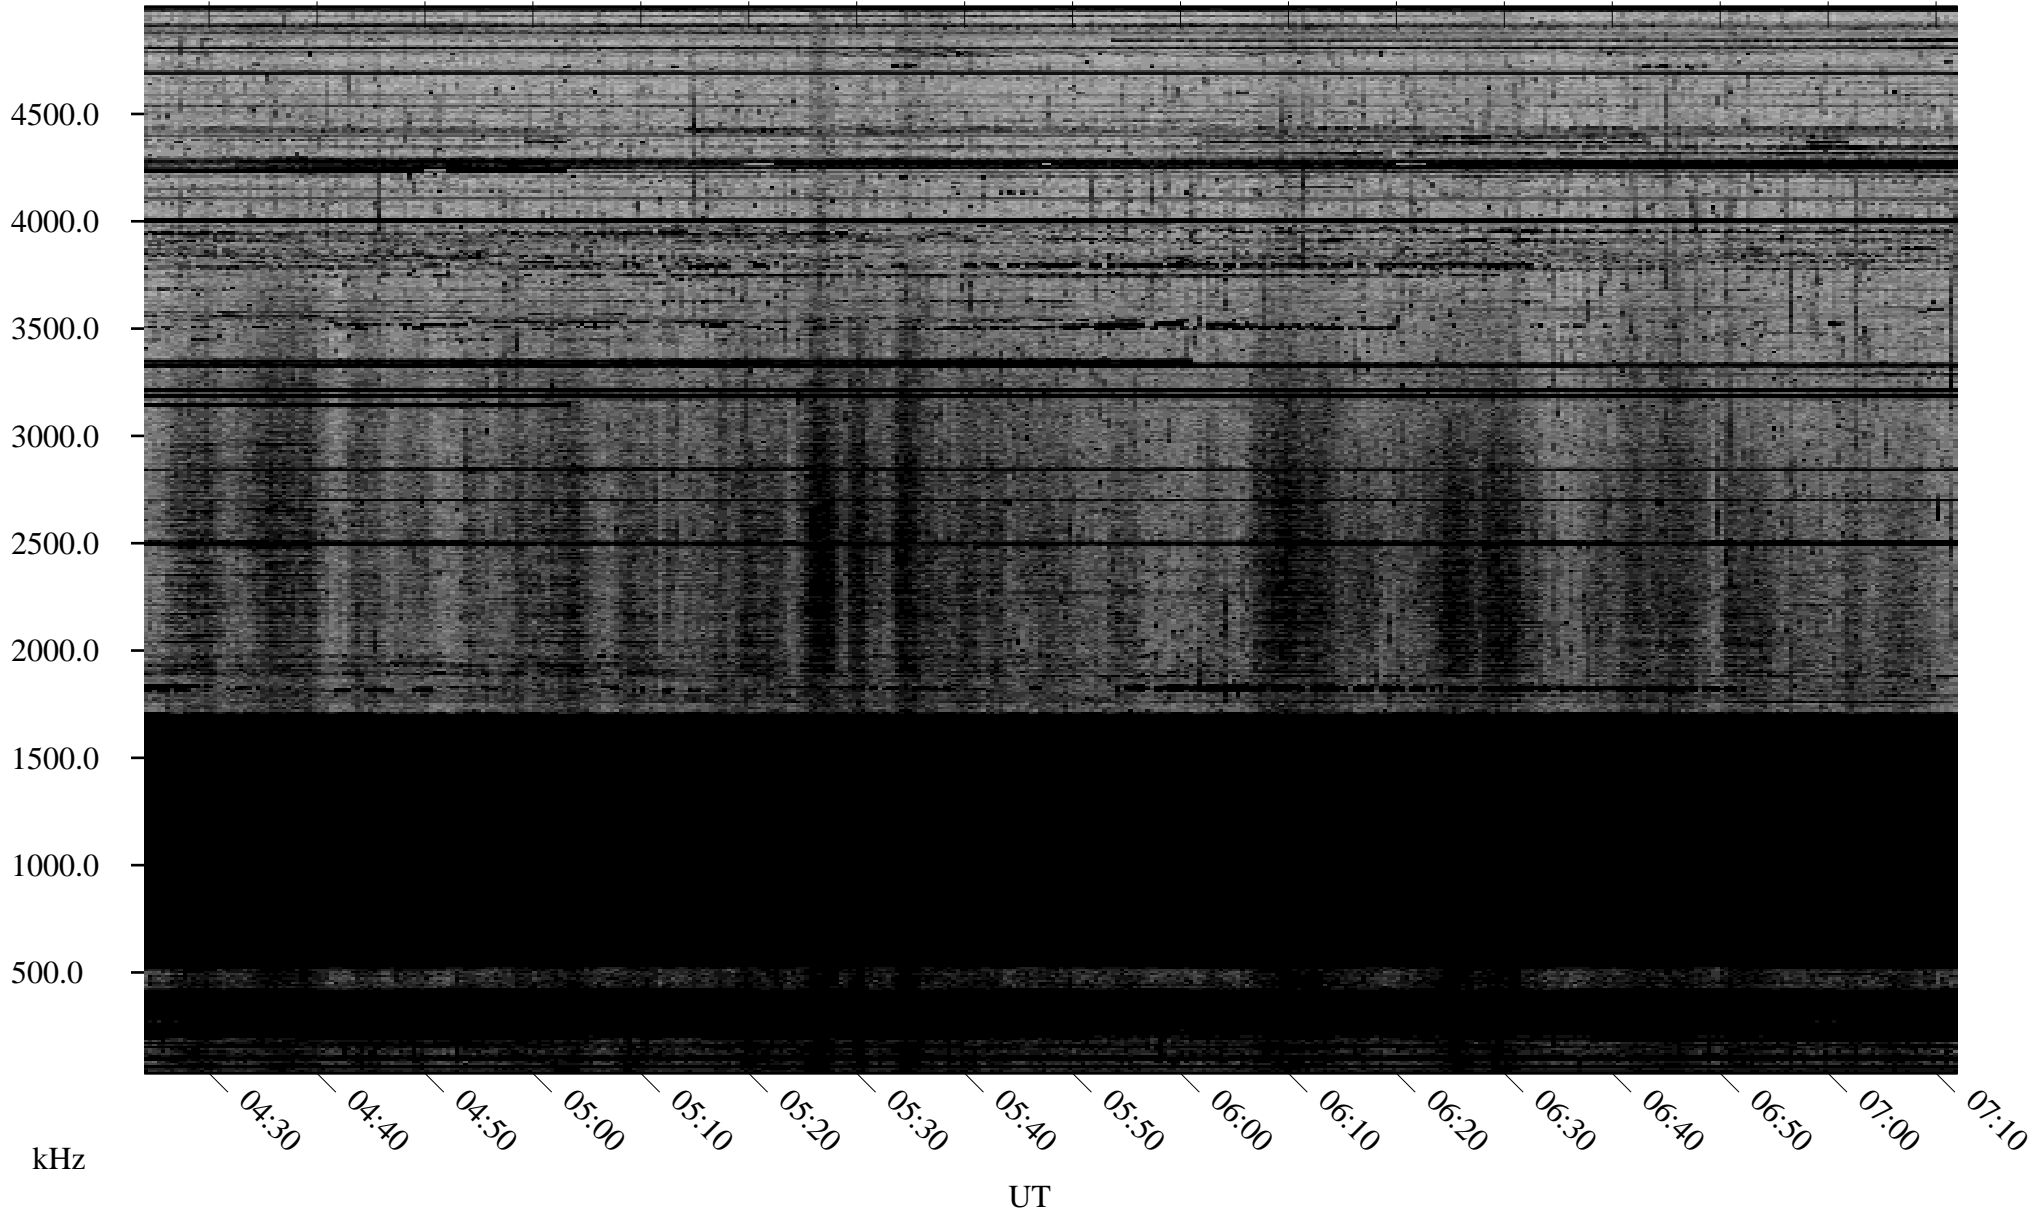

11/12/2009 Churchill, Manitoba

Linear Scale Black = 161 White = 15

ch09316l.r00SUm max_12

Page 1

11/12/2009 Churchill, Manitoba

Linear Scale Black = 161 White = 15

ch09316l.r00SUm max_12

Page 2

11/13/2009 Churchill, Manitoba

Linear Scale Black = 161 White = 15

ch09316l.r00SUm max_12

Page 3

11/13/2009 Churchill, Manitoba

Linear Scale Black = 161 White = 15

ch09316l.r00SUm max_12

Page 4

11/13/2009 Churchill, Manitoba

Linear Scale Black = 161 White = 15

ch09316l.r00SUm max_12

Page 5

11/13/2009 Churchill, Manitoba

Linear Scale Black = 161 White = 15

ch09316l.r00SUm max_12

Page 6

11/13/2009 Churchill, Manitoba

Linear Scale Black = 161 White = 15

ch09316l.r00SUm max_12

Page 7

11/13/2009 Churchill, Manitoba

Linear Scale Black = 161 White = 15

ch09316l.r00SUm max_12

Page 8