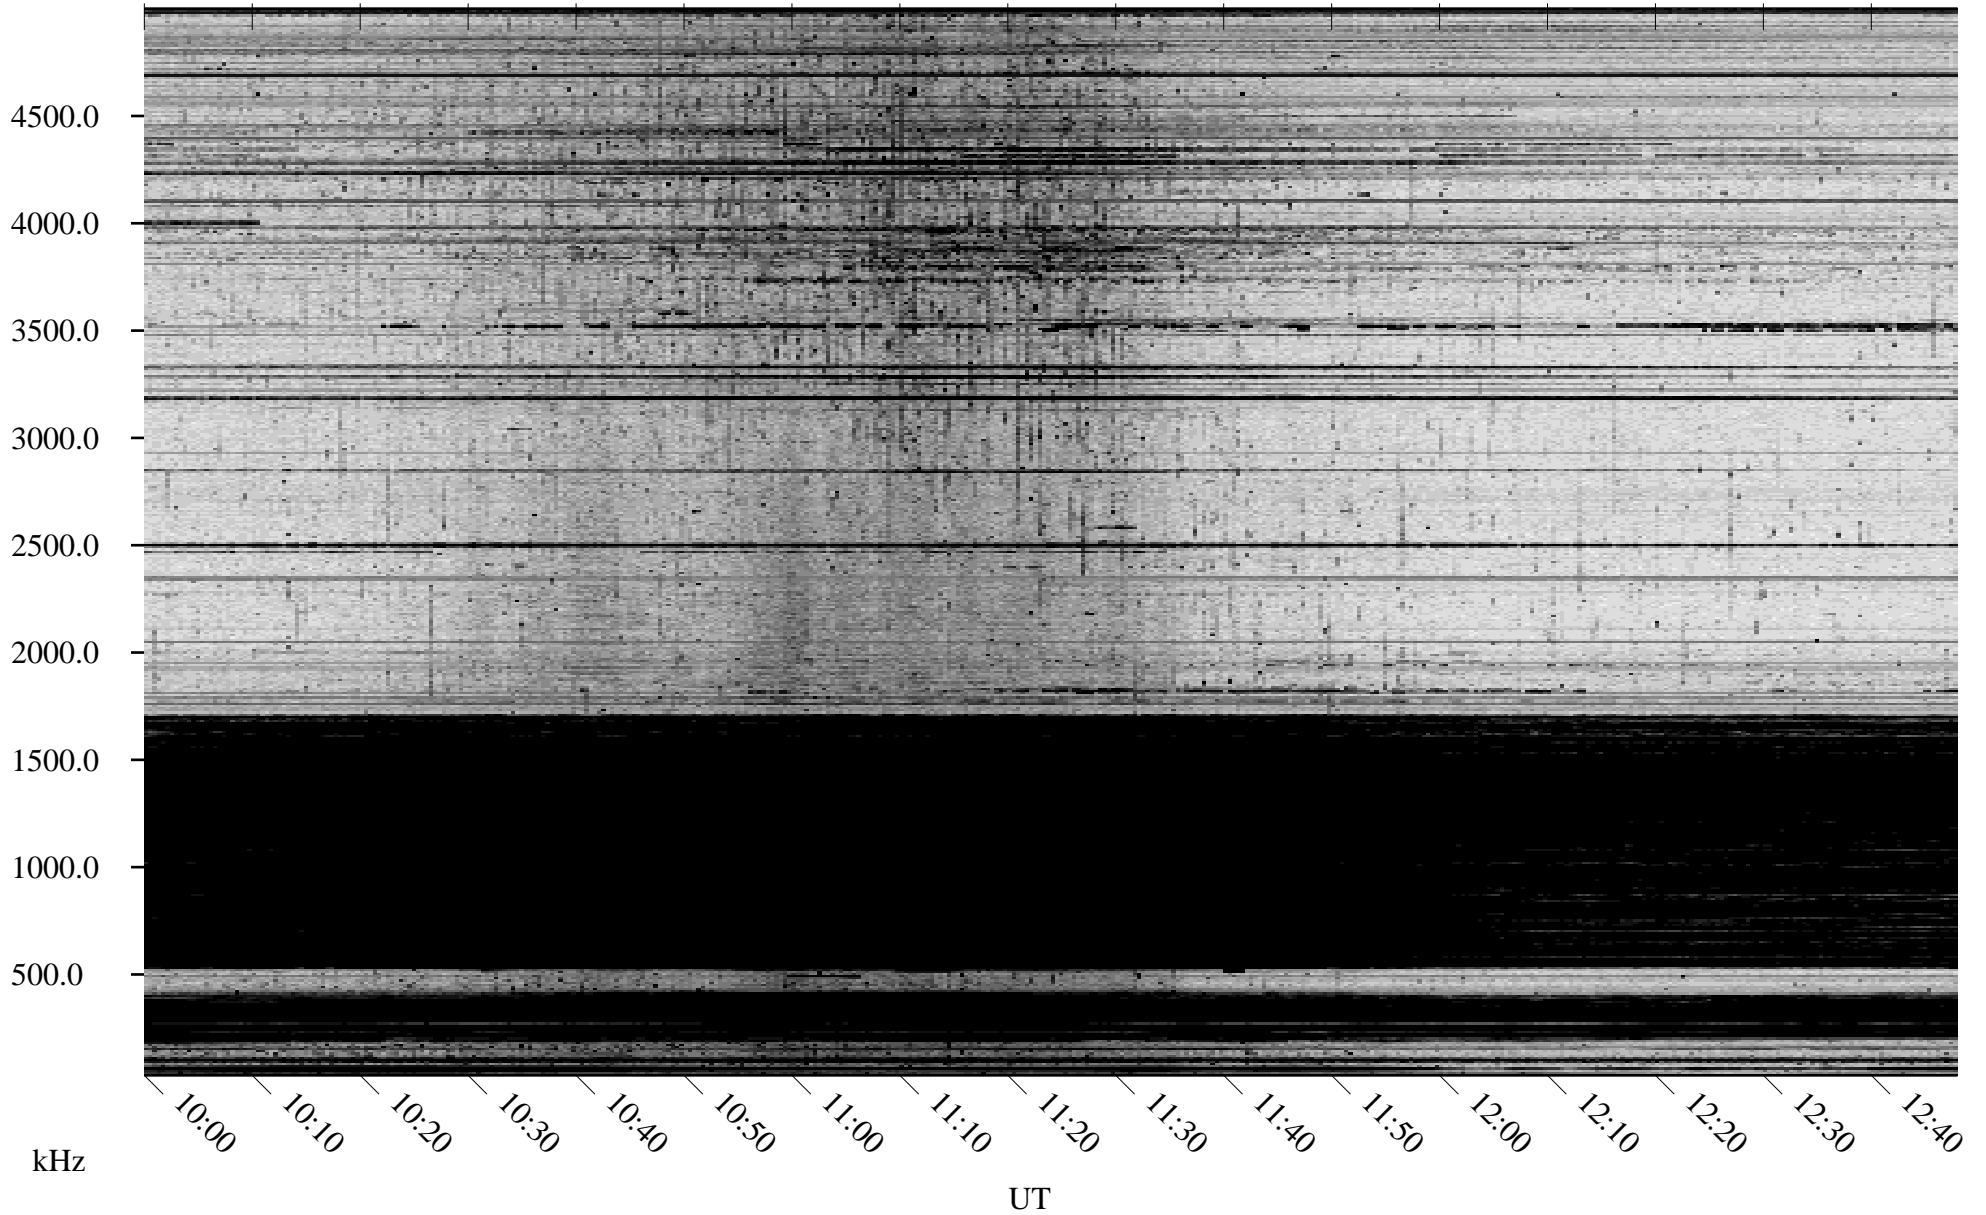

# 11/14/2009 Churchill, Manitoba

Linear Scale    Black = 161    White = 15

ch09317l.r00SUm max\_12

Page 5

# 11/14/2009 Churchill, Manitoba

Linear Scale    Black = 161    White = 15

ch09317l.r00SUm max\_12

Page 6