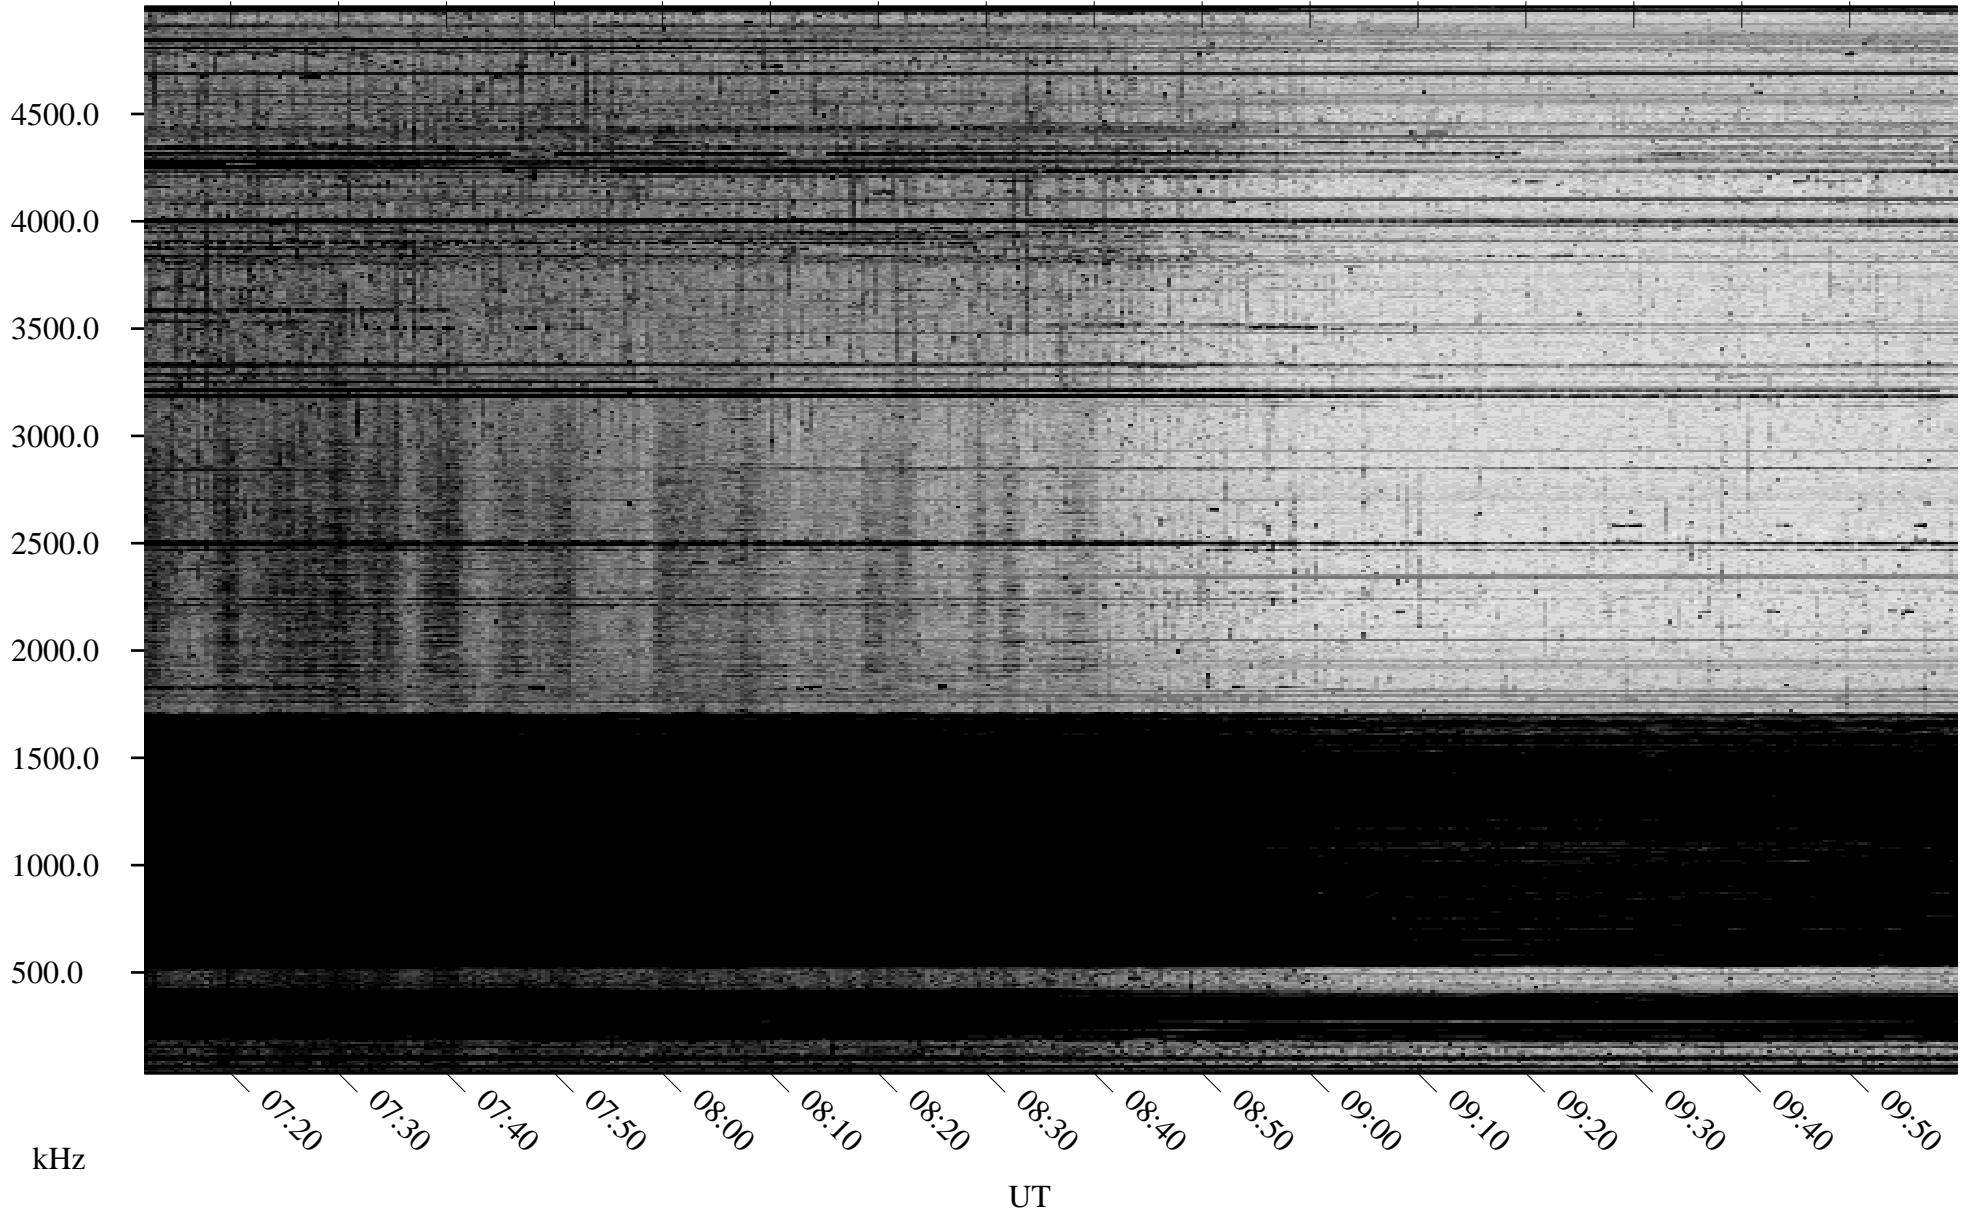

# 11/14/2009 Churchill, Manitoba

Linear Scale    Black = 161    White = 15

ch09317l.r00SUm max\_12

Page 4

# 11/14/2009 Churchill, Manitoba

Linear Scale    Black = 161    White = 15

ch09317l.r00SUm max\_12

Page 5