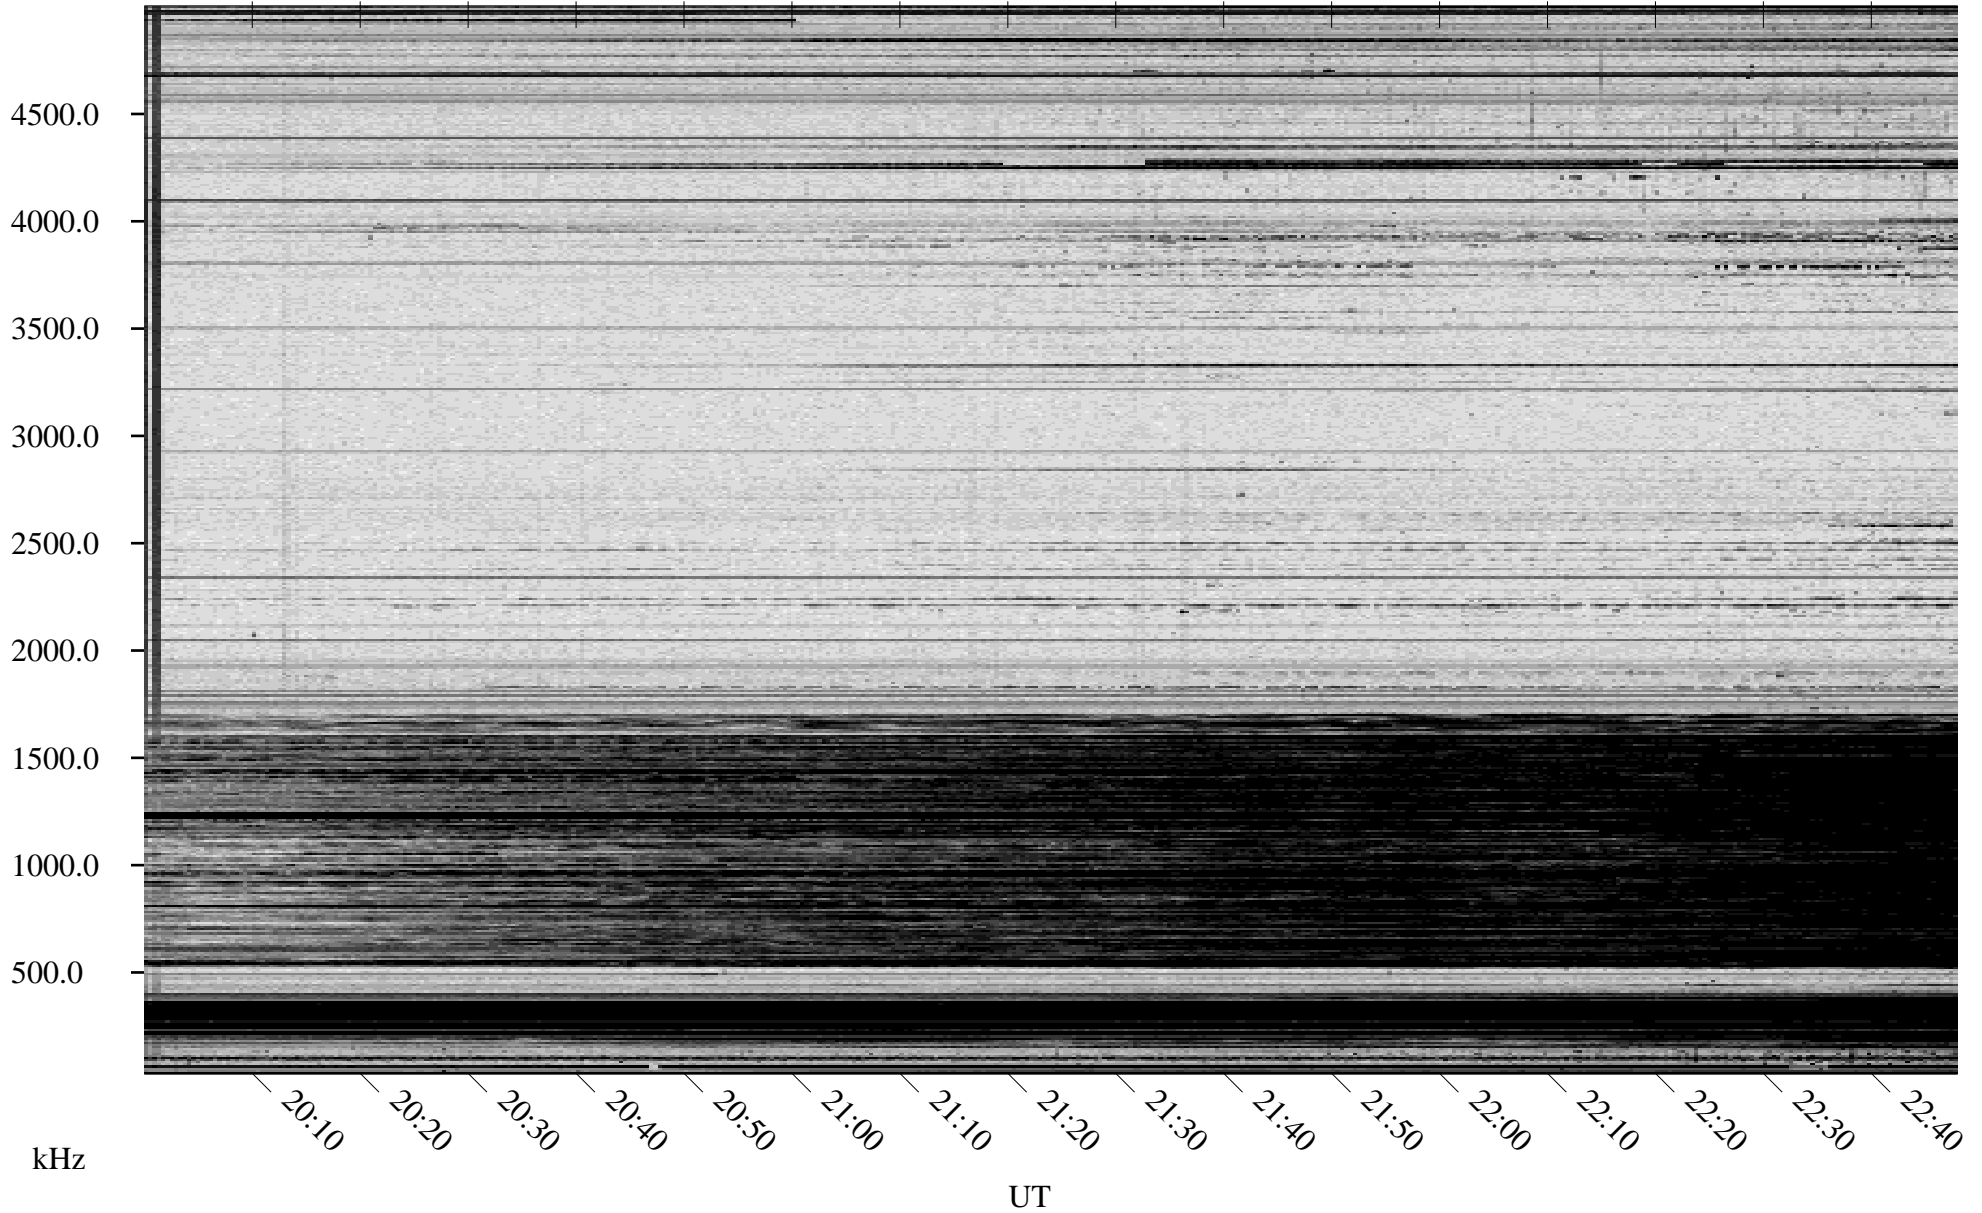

# 11/13/2009 Churchill, Manitoba

Linear Scale    Black = 161    White = 15

ch09317l.r00SUm max\_12

Page 1

# 11/13/2009 Churchill, Manitoba

Linear Scale    Black = 161    White = 15

ch09317l.r00SUm max\_12

Page 2

# 11/14/2009 Churchill, Manitoba

Linear Scale    Black = 161    White = 15

ch09317l.r00SUm max\_12

Page 3

# 11/14/2009 Churchill, Manitoba

Linear Scale    Black = 161    White = 15

ch09317l.r00SUm max\_12

Page 4