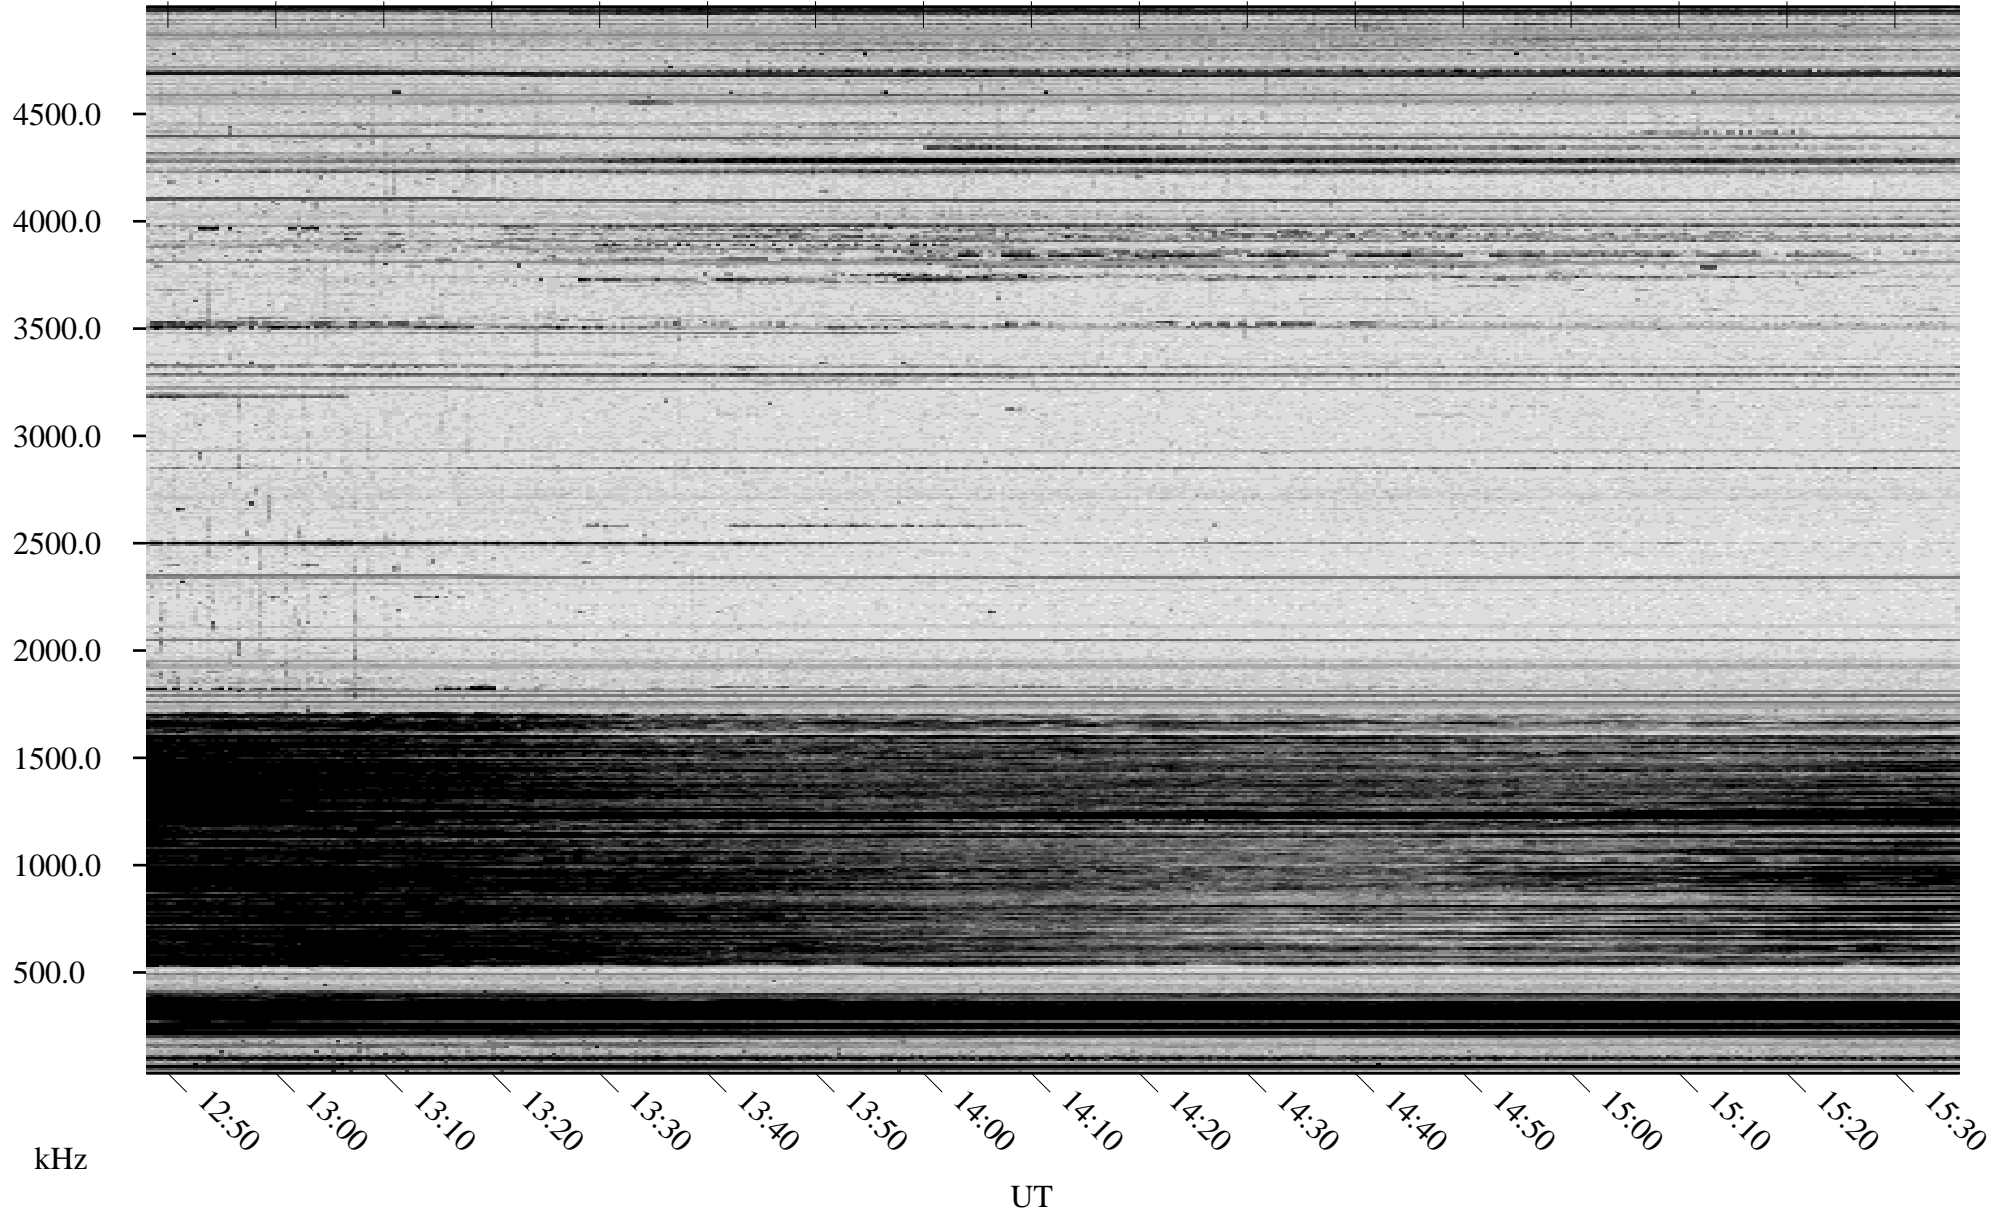

# 11/14/2009 Churchill, Manitoba

Linear Scale    Black = 161    White = 15

ch09317l.r00SUm max\_12

Page 5

# 11/14/2009 Churchill, Manitoba

Linear Scale    Black = 161    White = 15

ch09317l.r00SUm max\_12

Page 6

# 11/14/2009 Churchill, Manitoba

Linear Scale    Black = 161    White = 15

ch09317l.r00SUm max\_12

Page 7

# 11/14/2009 Churchill, Manitoba

Linear Scale    Black = 161    White = 15

ch09317l.r00SUm max\_12