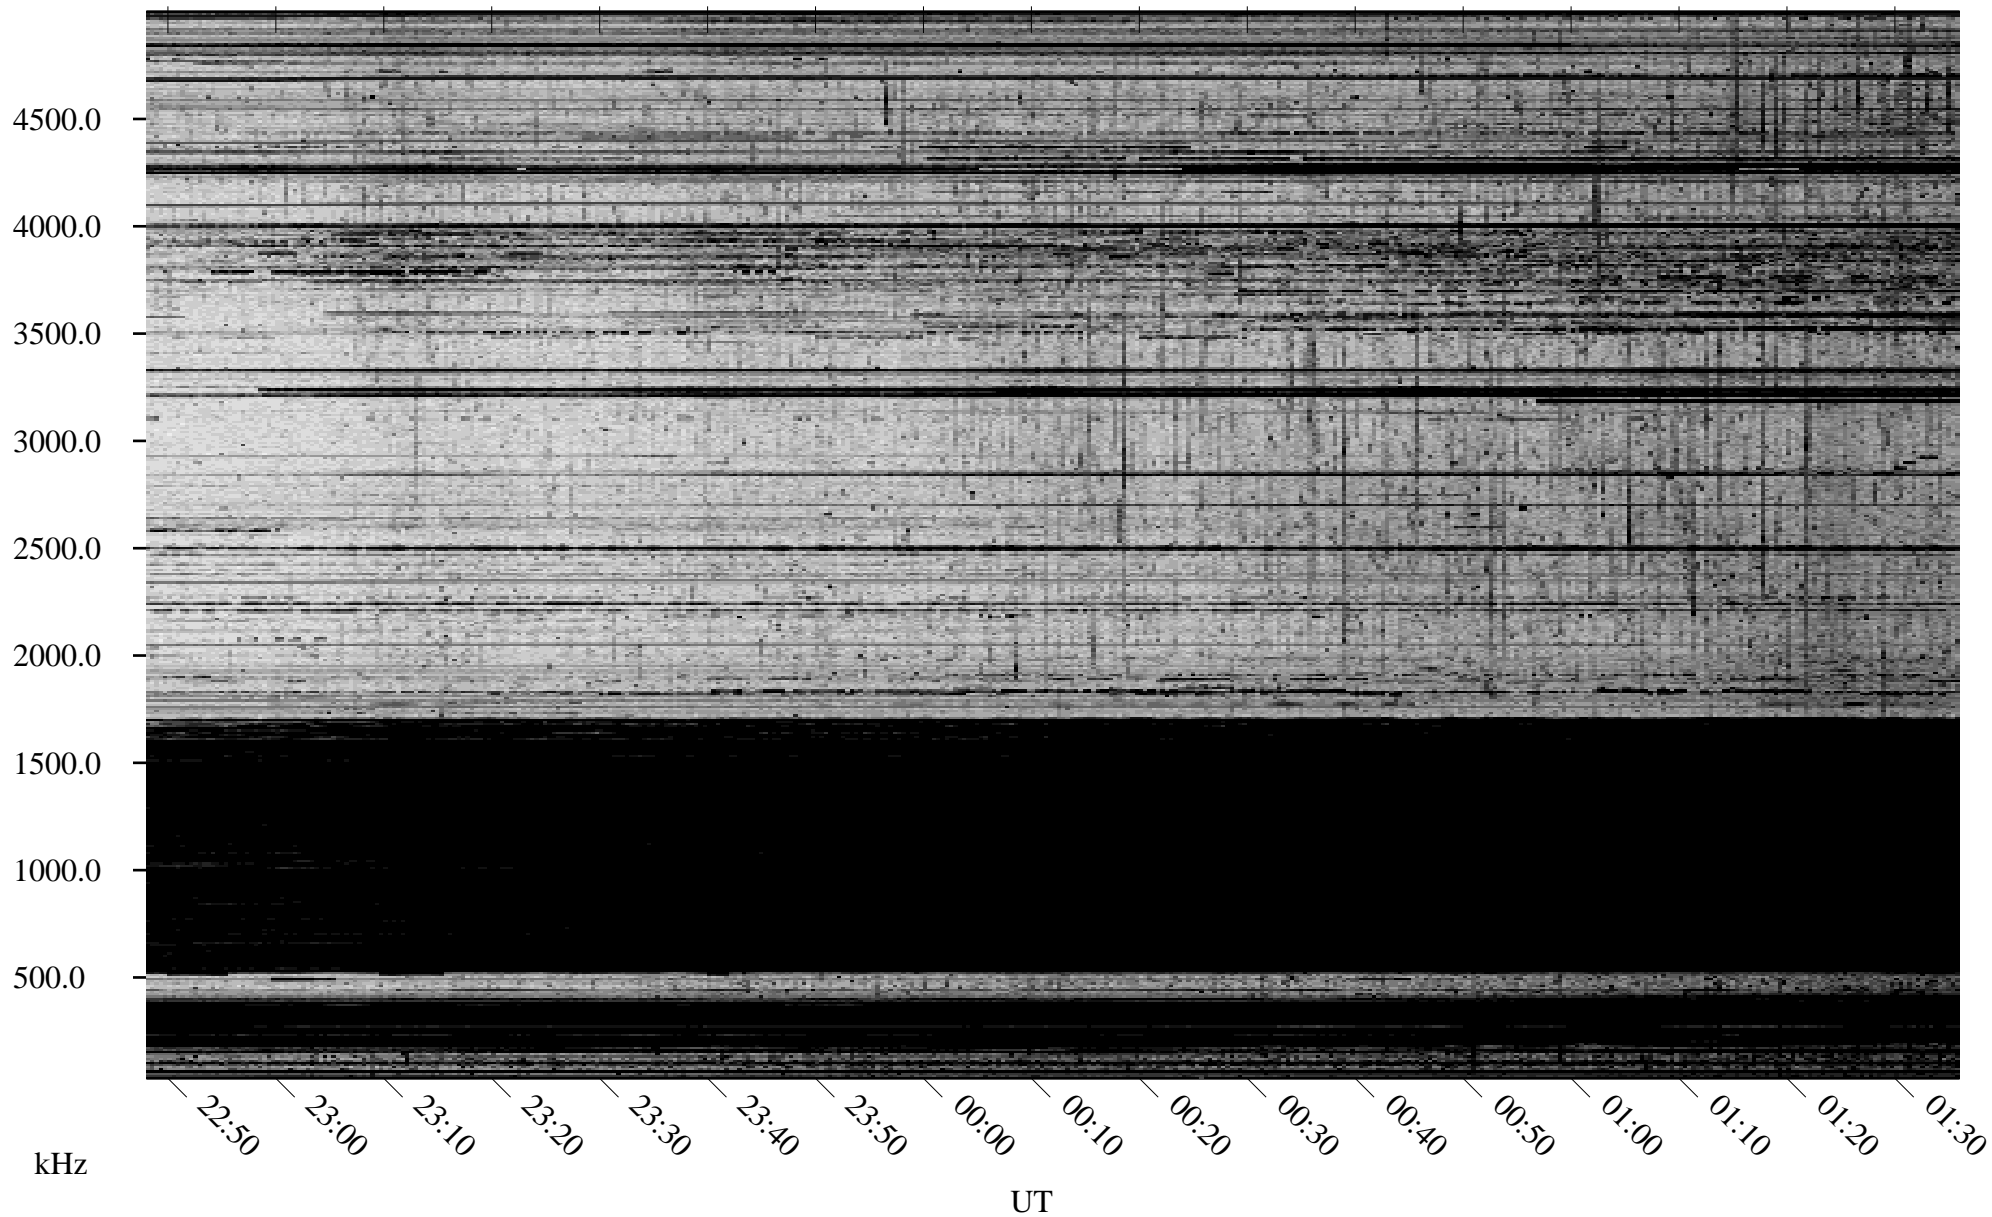

# 11/13/2009 Churchill, Manitoba

Linear Scale    Black = 161    White = 15

ch09317l.r00SUm max\_12

Page 1

# 11/13/2009 Churchill, Manitoba

Linear Scale    Black = 161    White = 15

ch09317l.r00SUm max\_12

Page 2

# 11/14/2009 Churchill, Manitoba

Linear Scale    Black = 161    White = 15

ch09317l.r00SUm max\_12

Page 3

# 11/14/2009 Churchill, Manitoba

Linear Scale    Black = 161    White = 15

ch09317l.r00SUm max\_12

Page 4