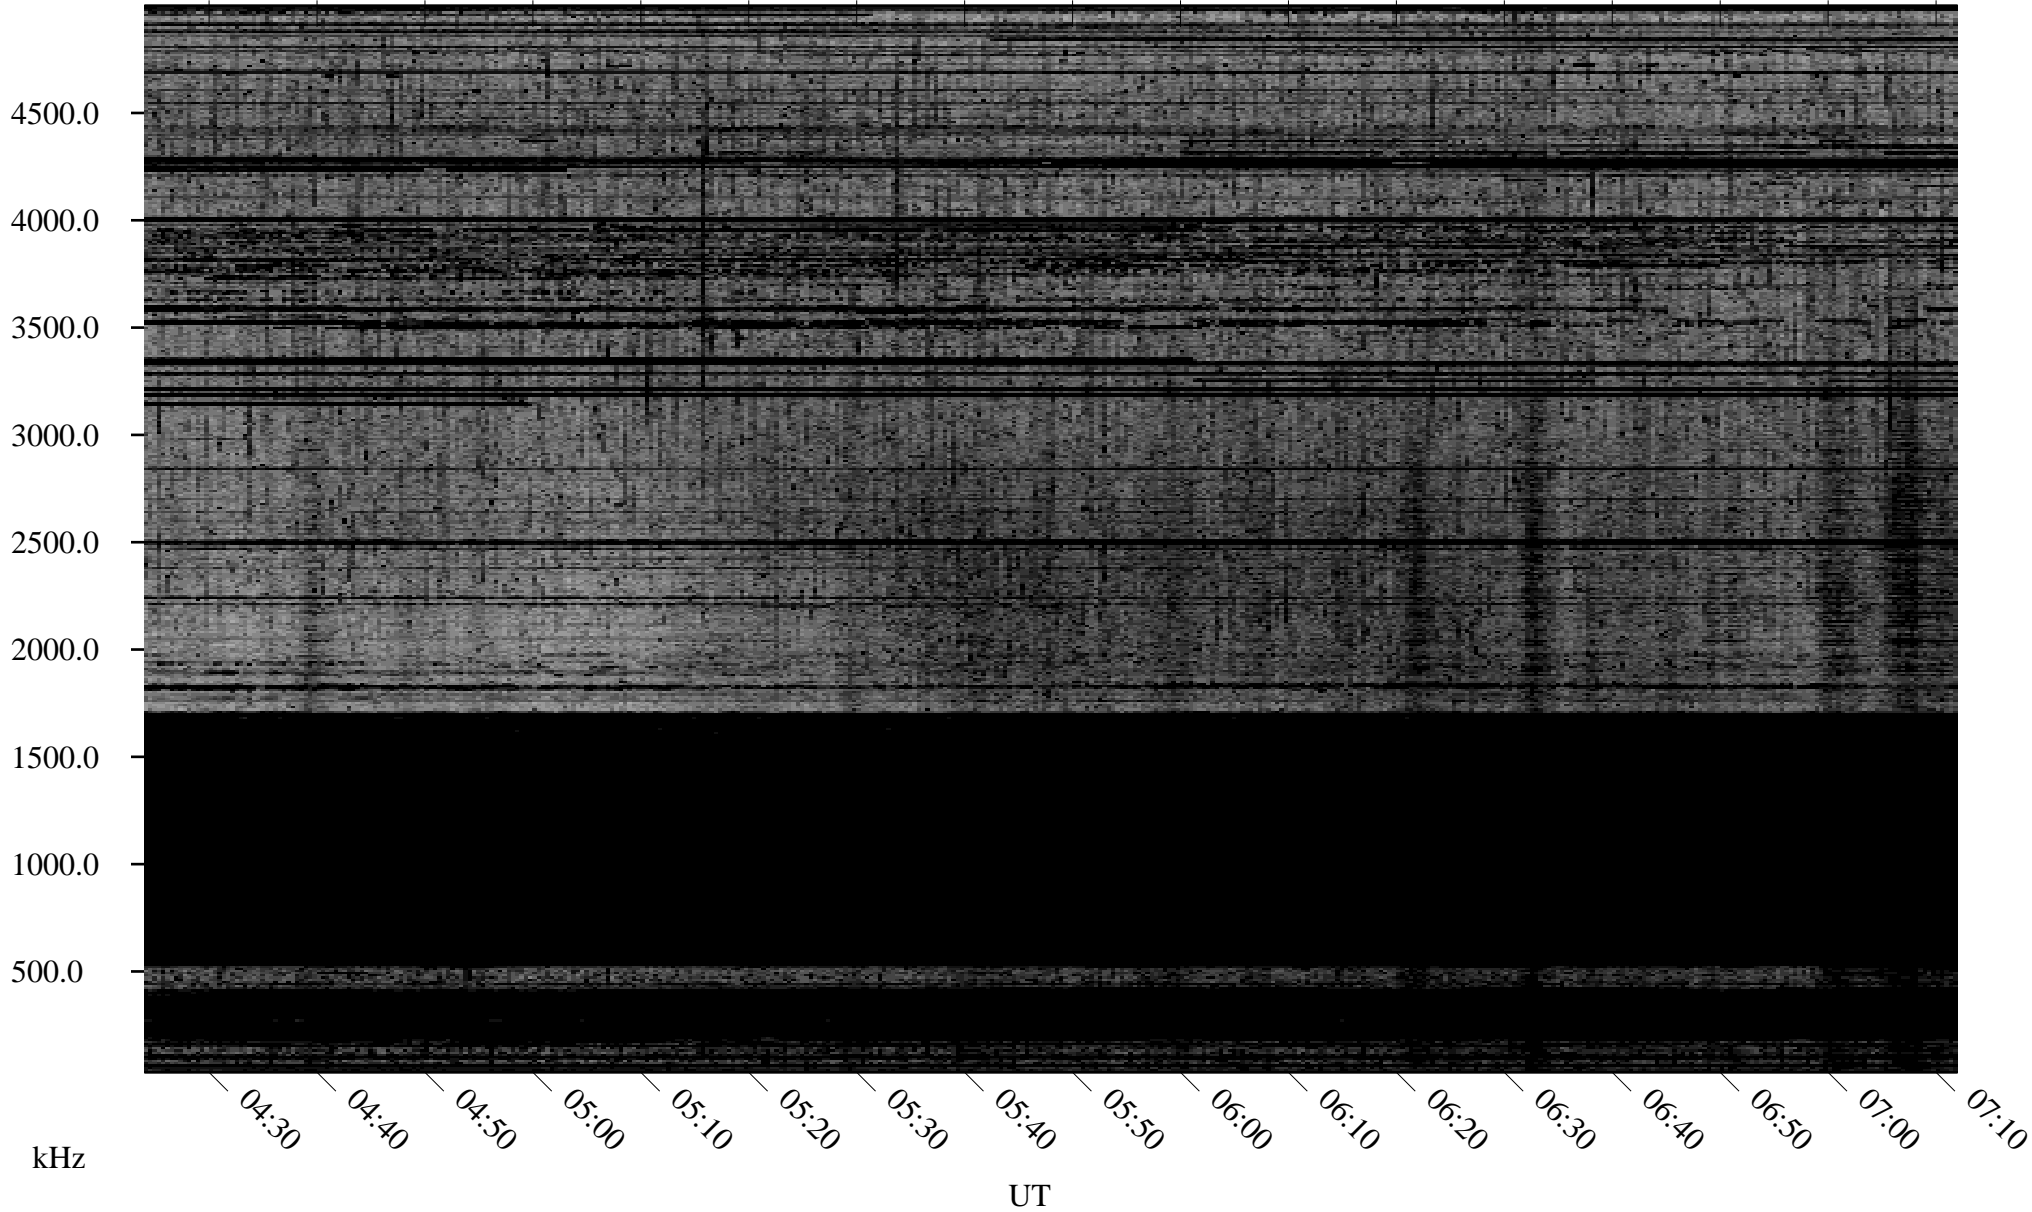

# 11/14/2009 Churchill, Manitoba

Linear Scale    Black = 161    White = 15

ch09317l.r00SUm max\_12

Page 3

# 11/14/2009 Churchill, Manitoba

Linear Scale    Black = 161    White = 15

ch09317l.r00SUm max\_12

Page 4