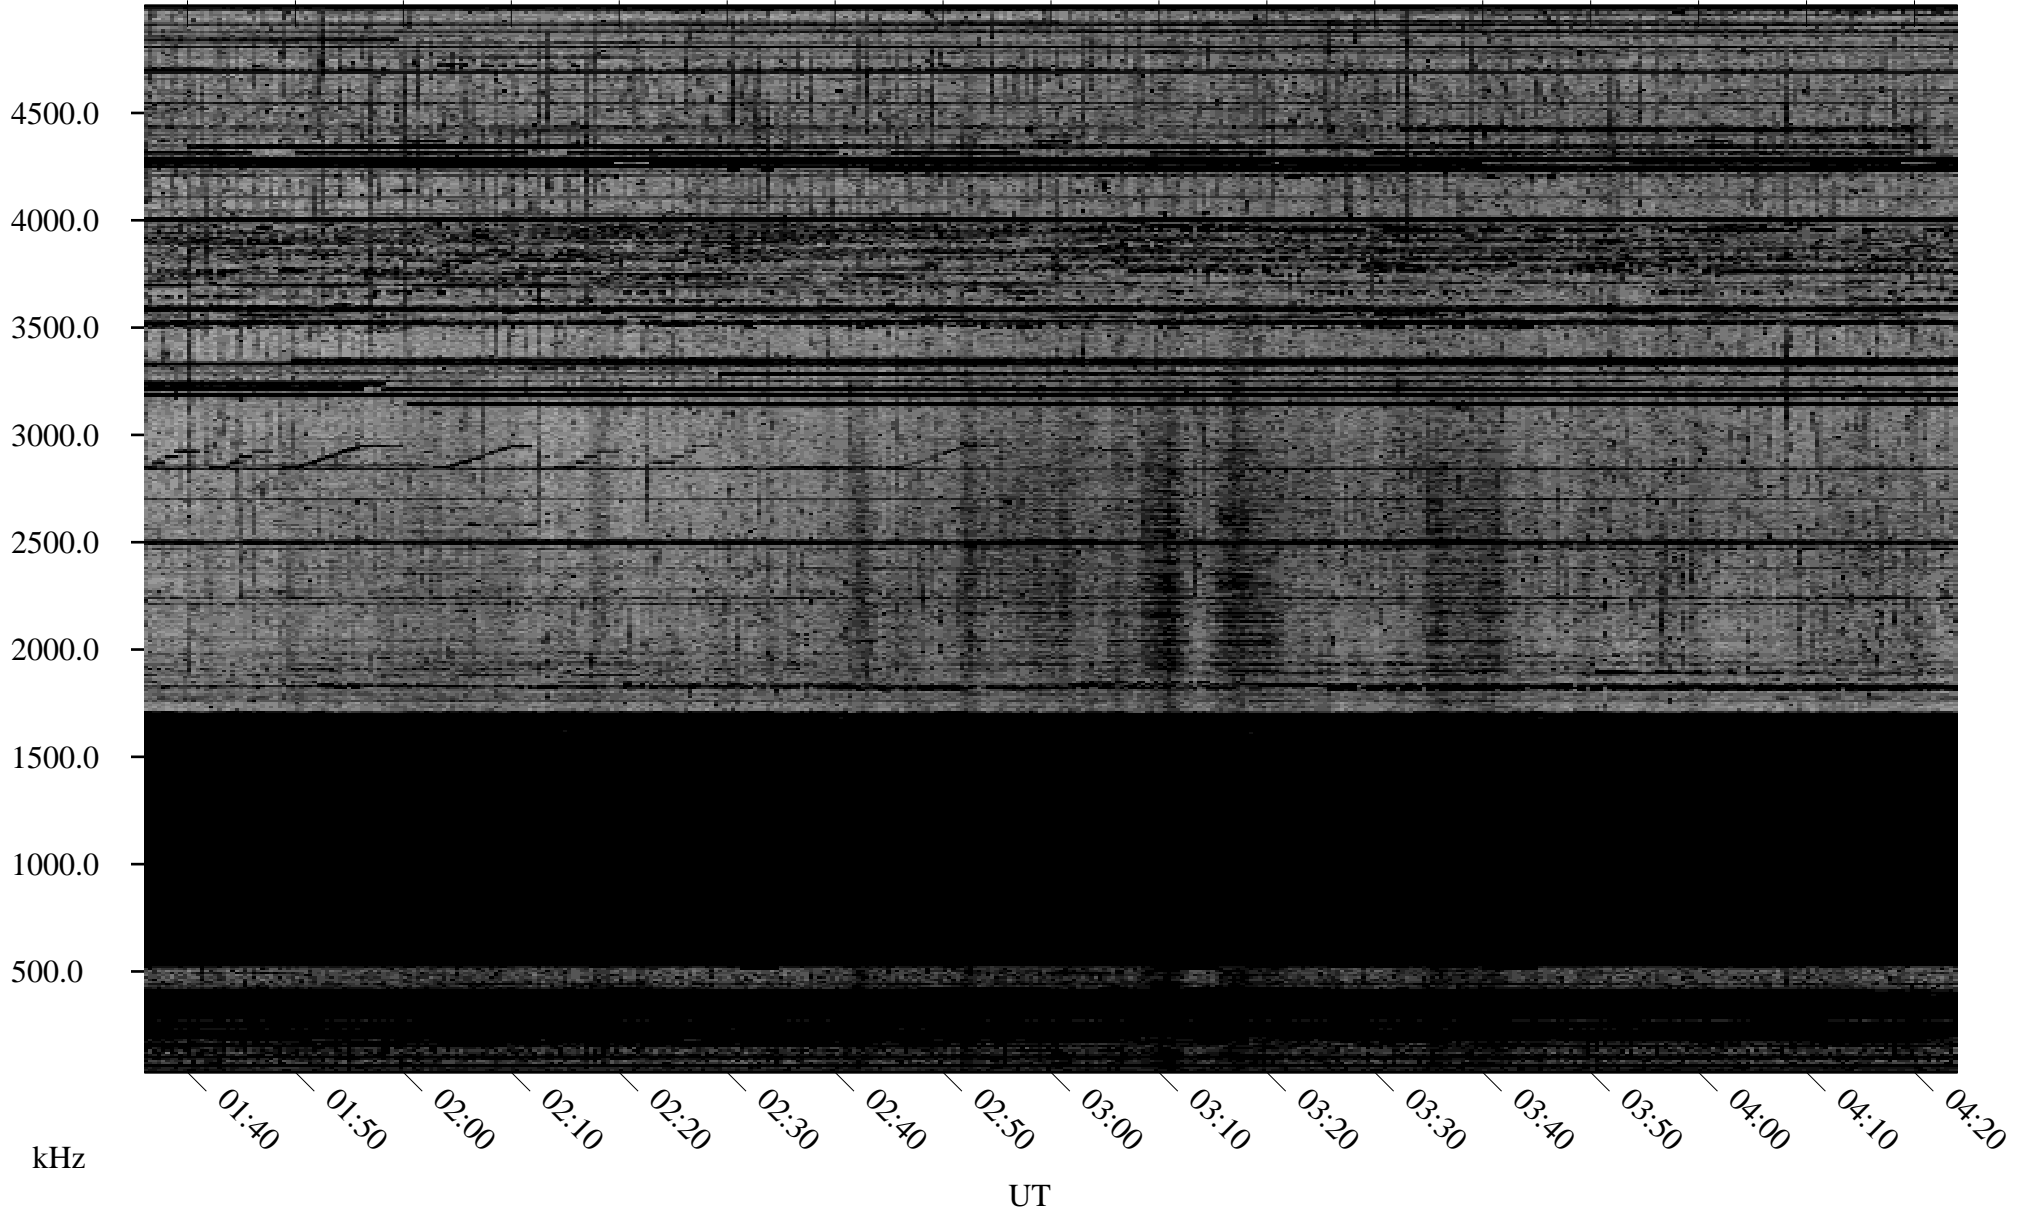

# 11/13/2009 Churchill, Manitoba

Linear Scale    Black = 161    White = 15

ch09317l.r00SUm max\_12

Page 1

# 11/13/2009 Churchill, Manitoba

Linear Scale    Black = 161    White = 15

ch09317l.r00SUm max\_12

Page 2

# 11/14/2009 Churchill, Manitoba

Linear Scale    Black = 161    White = 15

ch09317l.r00SUm max\_12

Page 3

# 11/14/2009 Churchill, Manitoba

Linear Scale    Black = 161    White = 15

ch09317l.r00SUm max\_12

Page 4