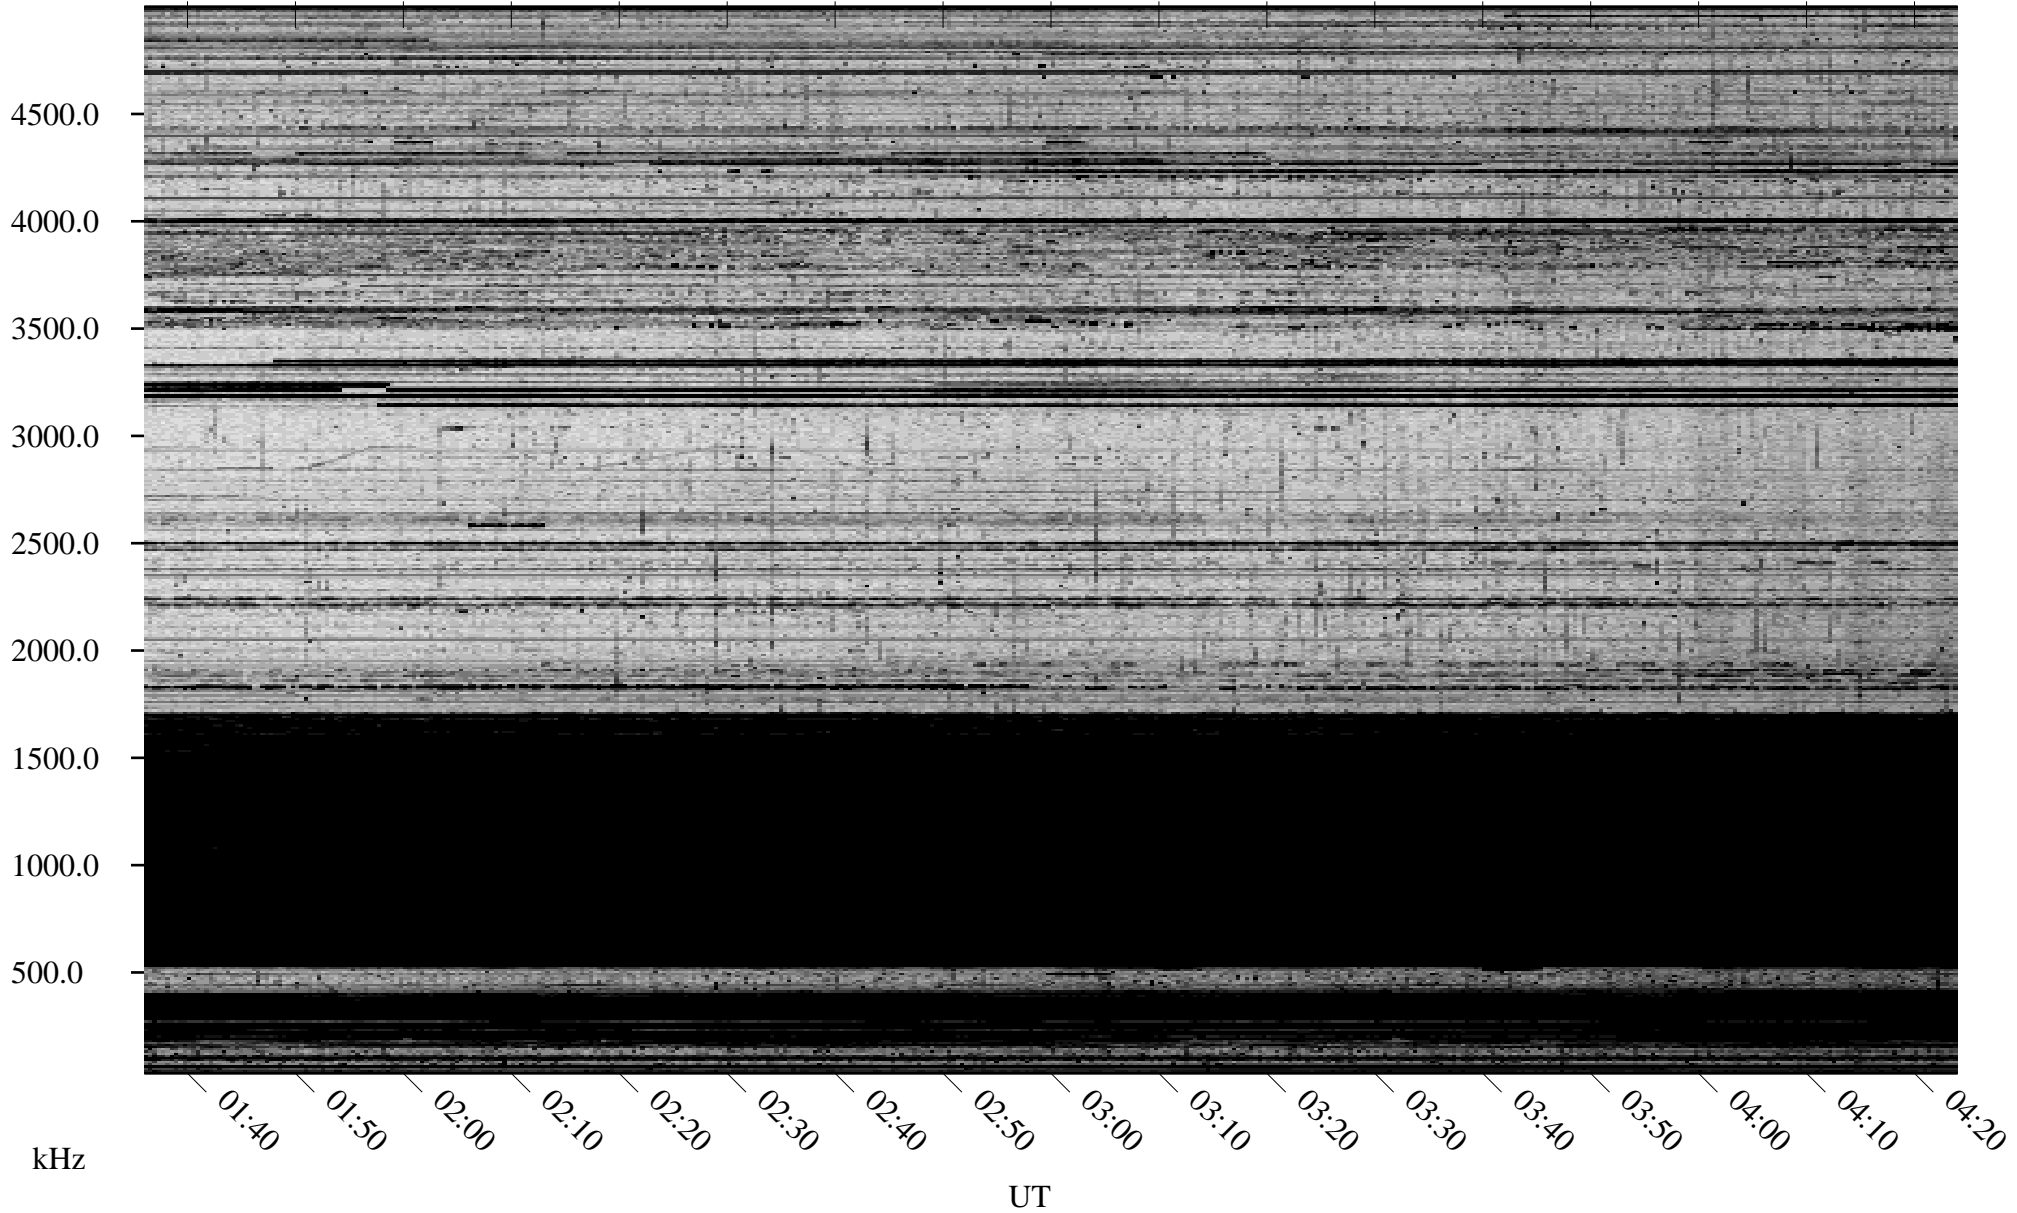

11/14/2009 Churchill, Manitoba

Linear Scale Black = 161 White = 15

ch09318l.r00SUm max_12

Page 1

11/14/2009 Churchill, Manitoba

Linear Scale Black = 161 White = 15

ch09318l.r00SUm max_12

Page 2

11/15/2009 Churchill, Manitoba

Linear Scale Black = 161 White = 15

ch09318l.r00SUm max_12

Page 3

11/15/2009 Churchill, Manitoba

Linear Scale Black = 161 White = 15

ch09318l.r00SUm max_12

Page 4

11/15/2009 Churchill, Manitoba

Linear Scale Black = 161 White = 15

ch09318l.r00SUm max_12

Page 5

11/15/2009 Churchill, Manitoba

Linear Scale Black = 161 White = 15

ch09318l.r00SUm max_12

Page 6

11/15/2009 Churchill, Manitoba

Linear Scale Black = 161 White = 15

ch09318l.r00SUm max_12

Page 7

11/15/2009 Churchill, Manitoba

Linear Scale Black = 161 White = 15

ch09318l.r00SUm max_12