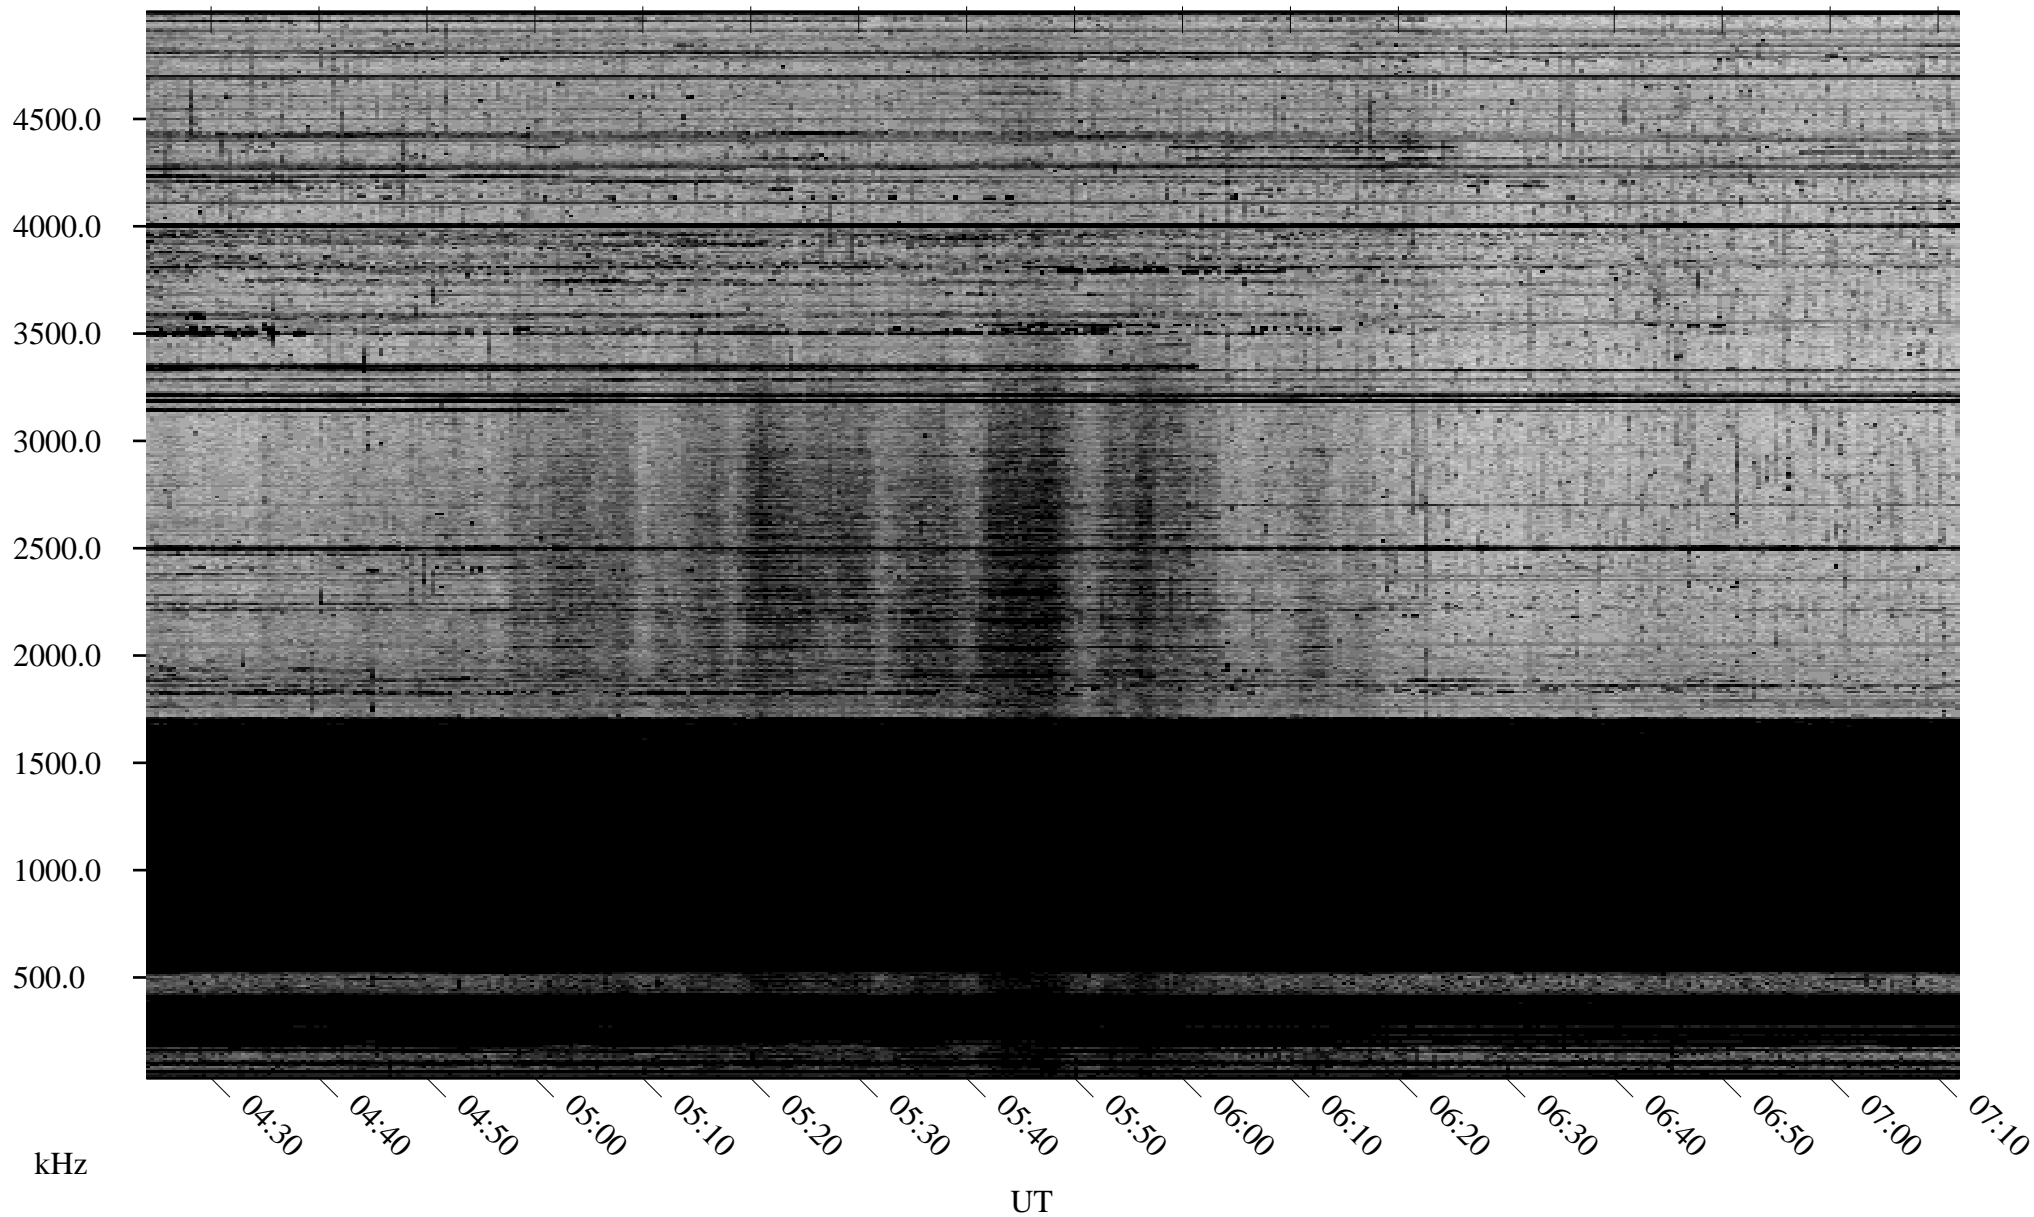

11/14/2009 Churchill, Manitoba

Linear Scale Black = 161 White = 15

ch09318l.r00SUm max_12

Page 1

11/14/2009 Churchill, Manitoba

Linear Scale Black = 161 White = 15

ch09318l.r00SUm max_12

Page 2

11/15/2009 Churchill, Manitoba

Linear Scale Black = 161 White = 15

ch09318l.r00SUm max_12

Page 3

11/15/2009 Churchill, Manitoba

Linear Scale Black = 161 White = 15

ch09318l.r00SUm max_12

Page 4

11/15/2009 Churchill, Manitoba

Linear Scale Black = 161 White = 15

ch09318l.r00SUm max_12

Page 5

11/15/2009 Churchill, Manitoba

Linear Scale Black = 161 White = 15

ch09318l.r00SUm max_12

Page 6

11/15/2009 Churchill, Manitoba

Linear Scale Black = 161 White = 15

ch09318l.r00SUm max_12

Page 7

11/15/2009 Churchill, Manitoba

Linear Scale Black = 161 White = 15

ch09318l.r00SUm max_12