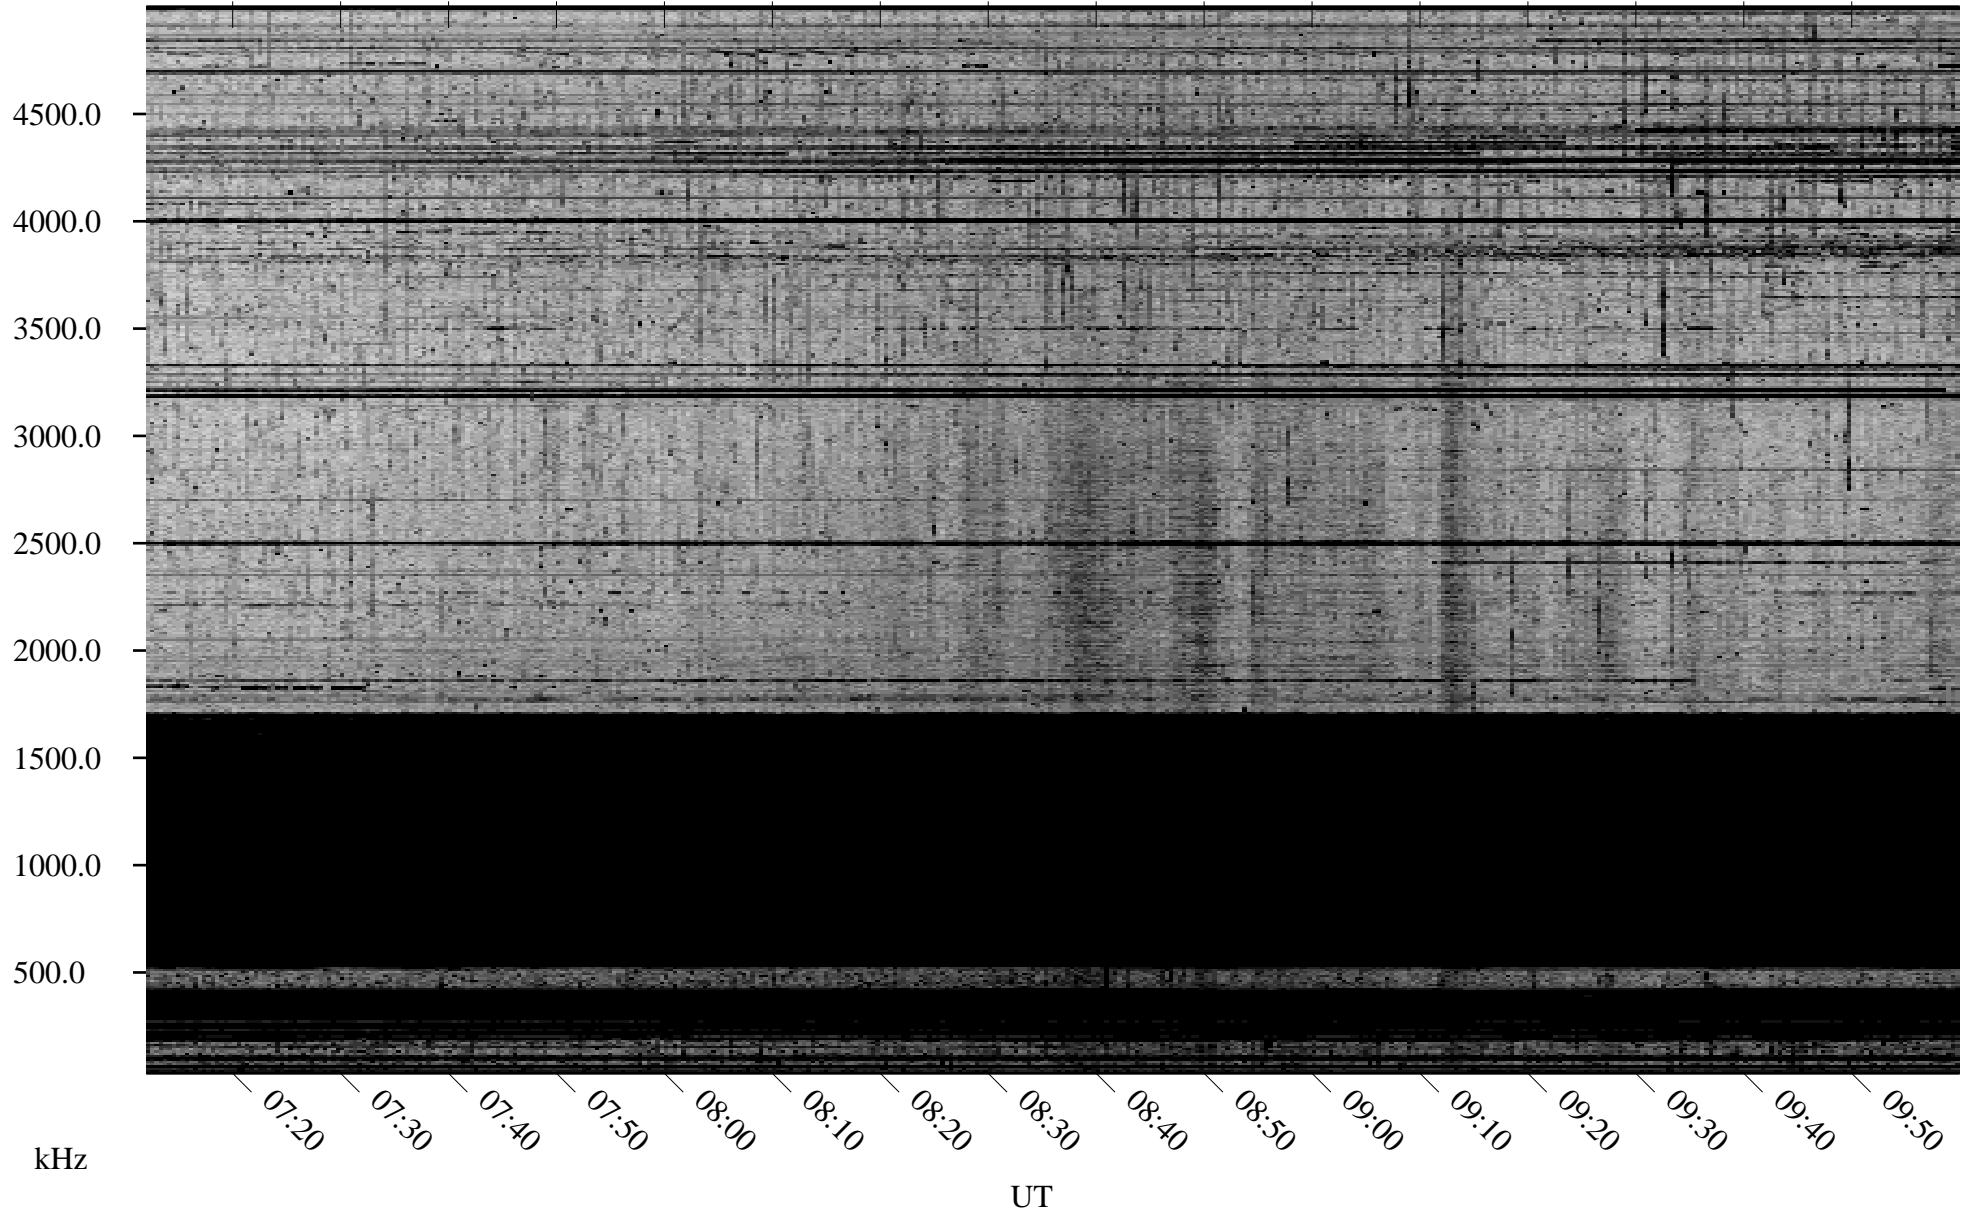

11/14/2009 Churchill, Manitoba

Linear Scale Black = 161 White = 15

ch09318l.r00SUm max_12

Page 1

11/14/2009 Churchill, Manitoba

Linear Scale Black = 161 White = 15

ch09318l.r00SUm max_12

Page 2

11/15/2009 Churchill, Manitoba

Linear Scale Black = 161 White = 15

ch09318l.r00SUm max_12

Page 3

11/15/2009 Churchill, Manitoba

Linear Scale Black = 161 White = 15

ch09318l.r00SUm max_12

Page 4

11/15/2009 Churchill, Manitoba

Linear Scale Black = 161 White = 15

ch09318l.r00SUm max_12

Page 5

11/15/2009 Churchill, Manitoba

Linear Scale Black = 161 White = 15

ch09318l.r00SUm max_12

Page 6

11/15/2009 Churchill, Manitoba

Linear Scale Black = 161 White = 15

ch09318l.r00SUm max_12

Page 7

11/15/2009 Churchill, Manitoba

Linear Scale Black = 161 White = 15

ch09318l.r00SUm max_12