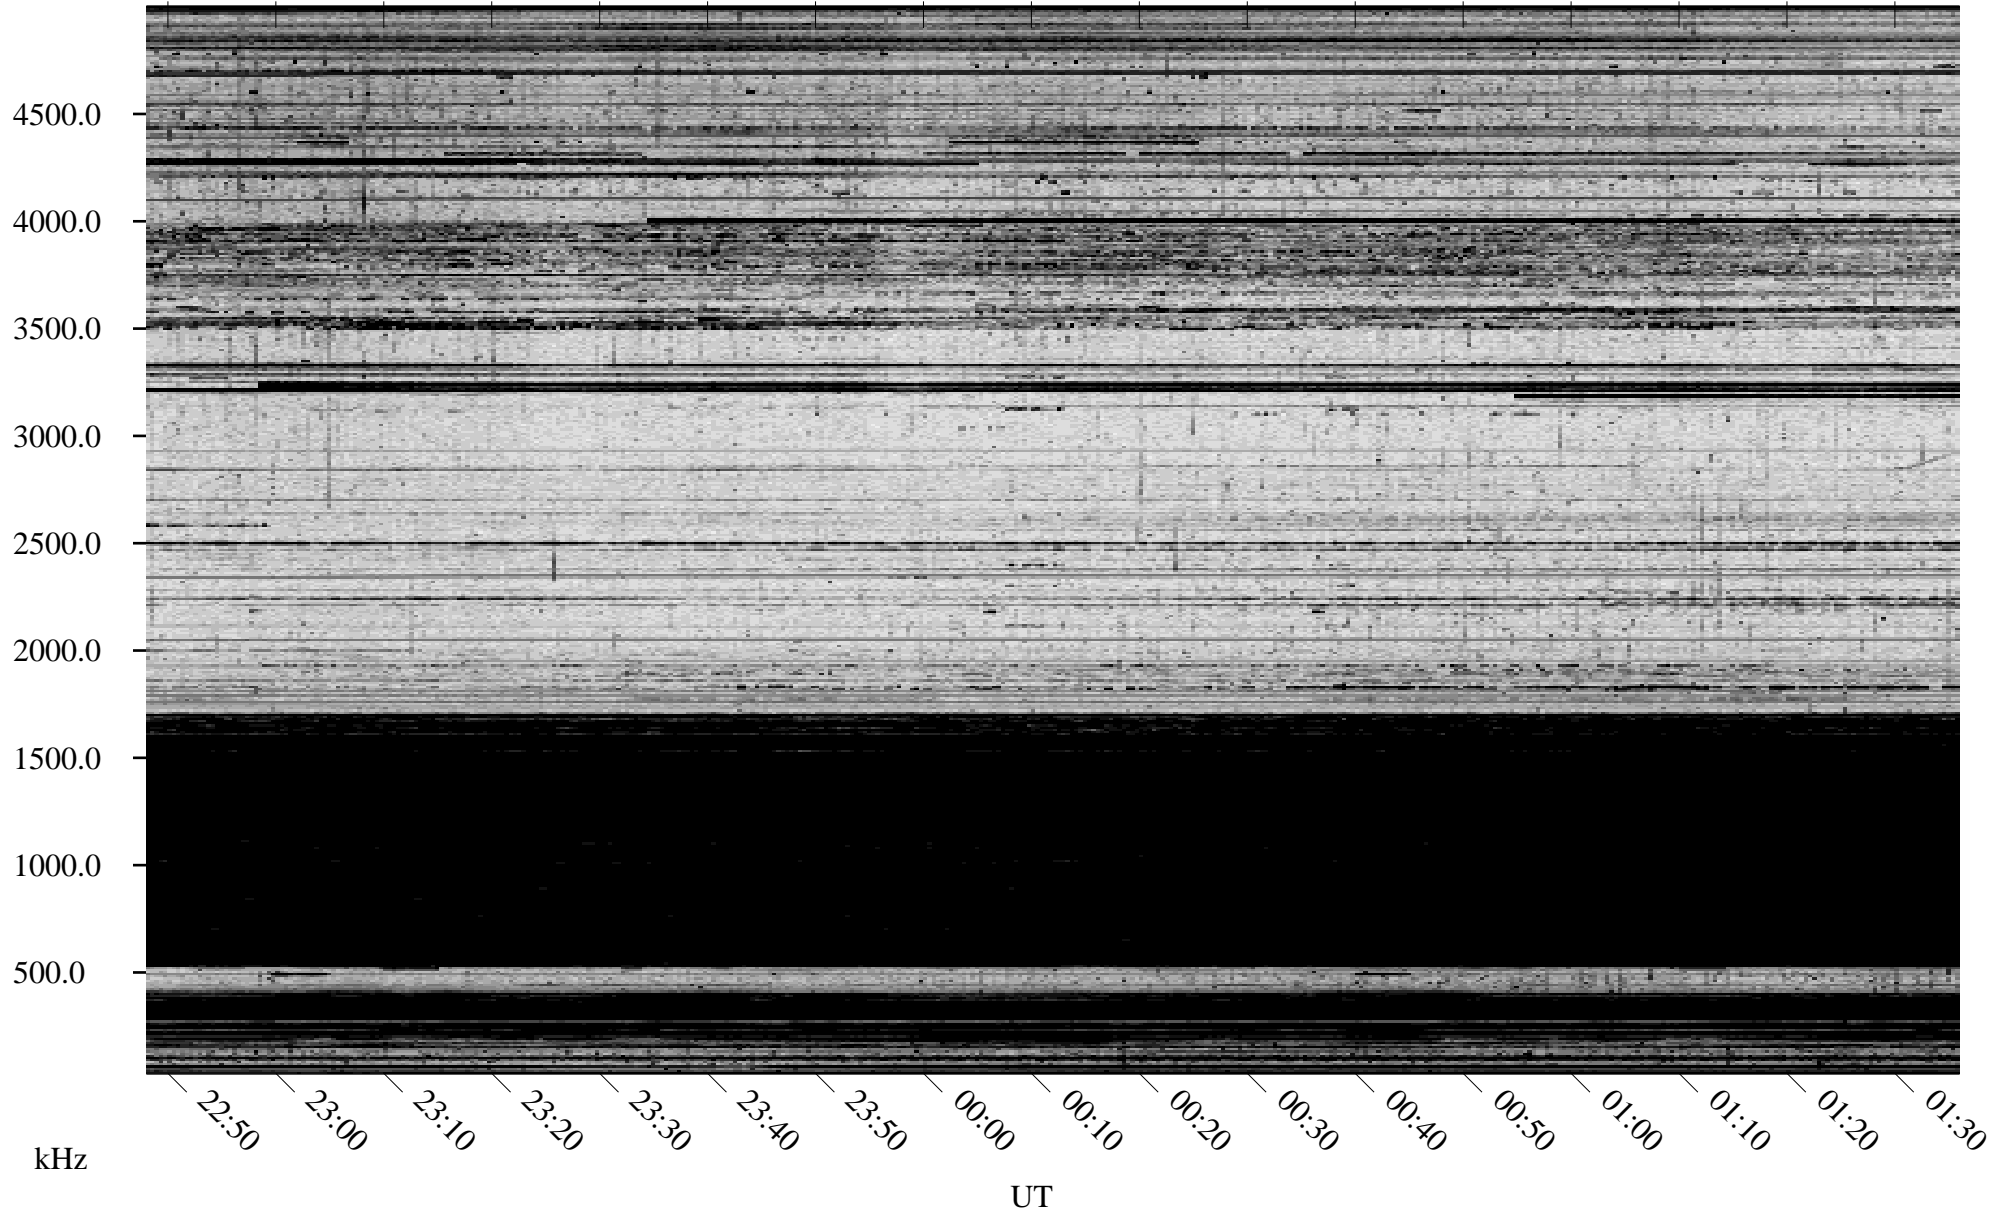

11/14/2009 Churchill, Manitoba

Linear Scale Black = 161 White = 15

ch09318l.r00SUm max_12

Page 1

11/14/2009 Churchill, Manitoba

Linear Scale Black = 161 White = 15

ch09318l.r00SUm max_12

Page 2

11/15/2009 Churchill, Manitoba

Linear Scale Black = 161 White = 15

ch09318l.r00SUm max_12

Page 3

11/15/2009 Churchill, Manitoba

Linear Scale Black = 161 White = 15

ch09318l.r00SUm max_12

Page 4

11/15/2009 Churchill, Manitoba

Linear Scale Black = 161 White = 15

ch09318l.r00SUm max_12

Page 5

11/15/2009 Churchill, Manitoba

Linear Scale Black = 161 White = 15

ch09318l.r00SUm max_12

Page 6

11/15/2009 Churchill, Manitoba

Linear Scale Black = 161 White = 15

ch09318l.r00SUm max_12

Page 7

11/15/2009 Churchill, Manitoba

Linear Scale Black = 161 White = 15

ch09318l.r00SUm max_12