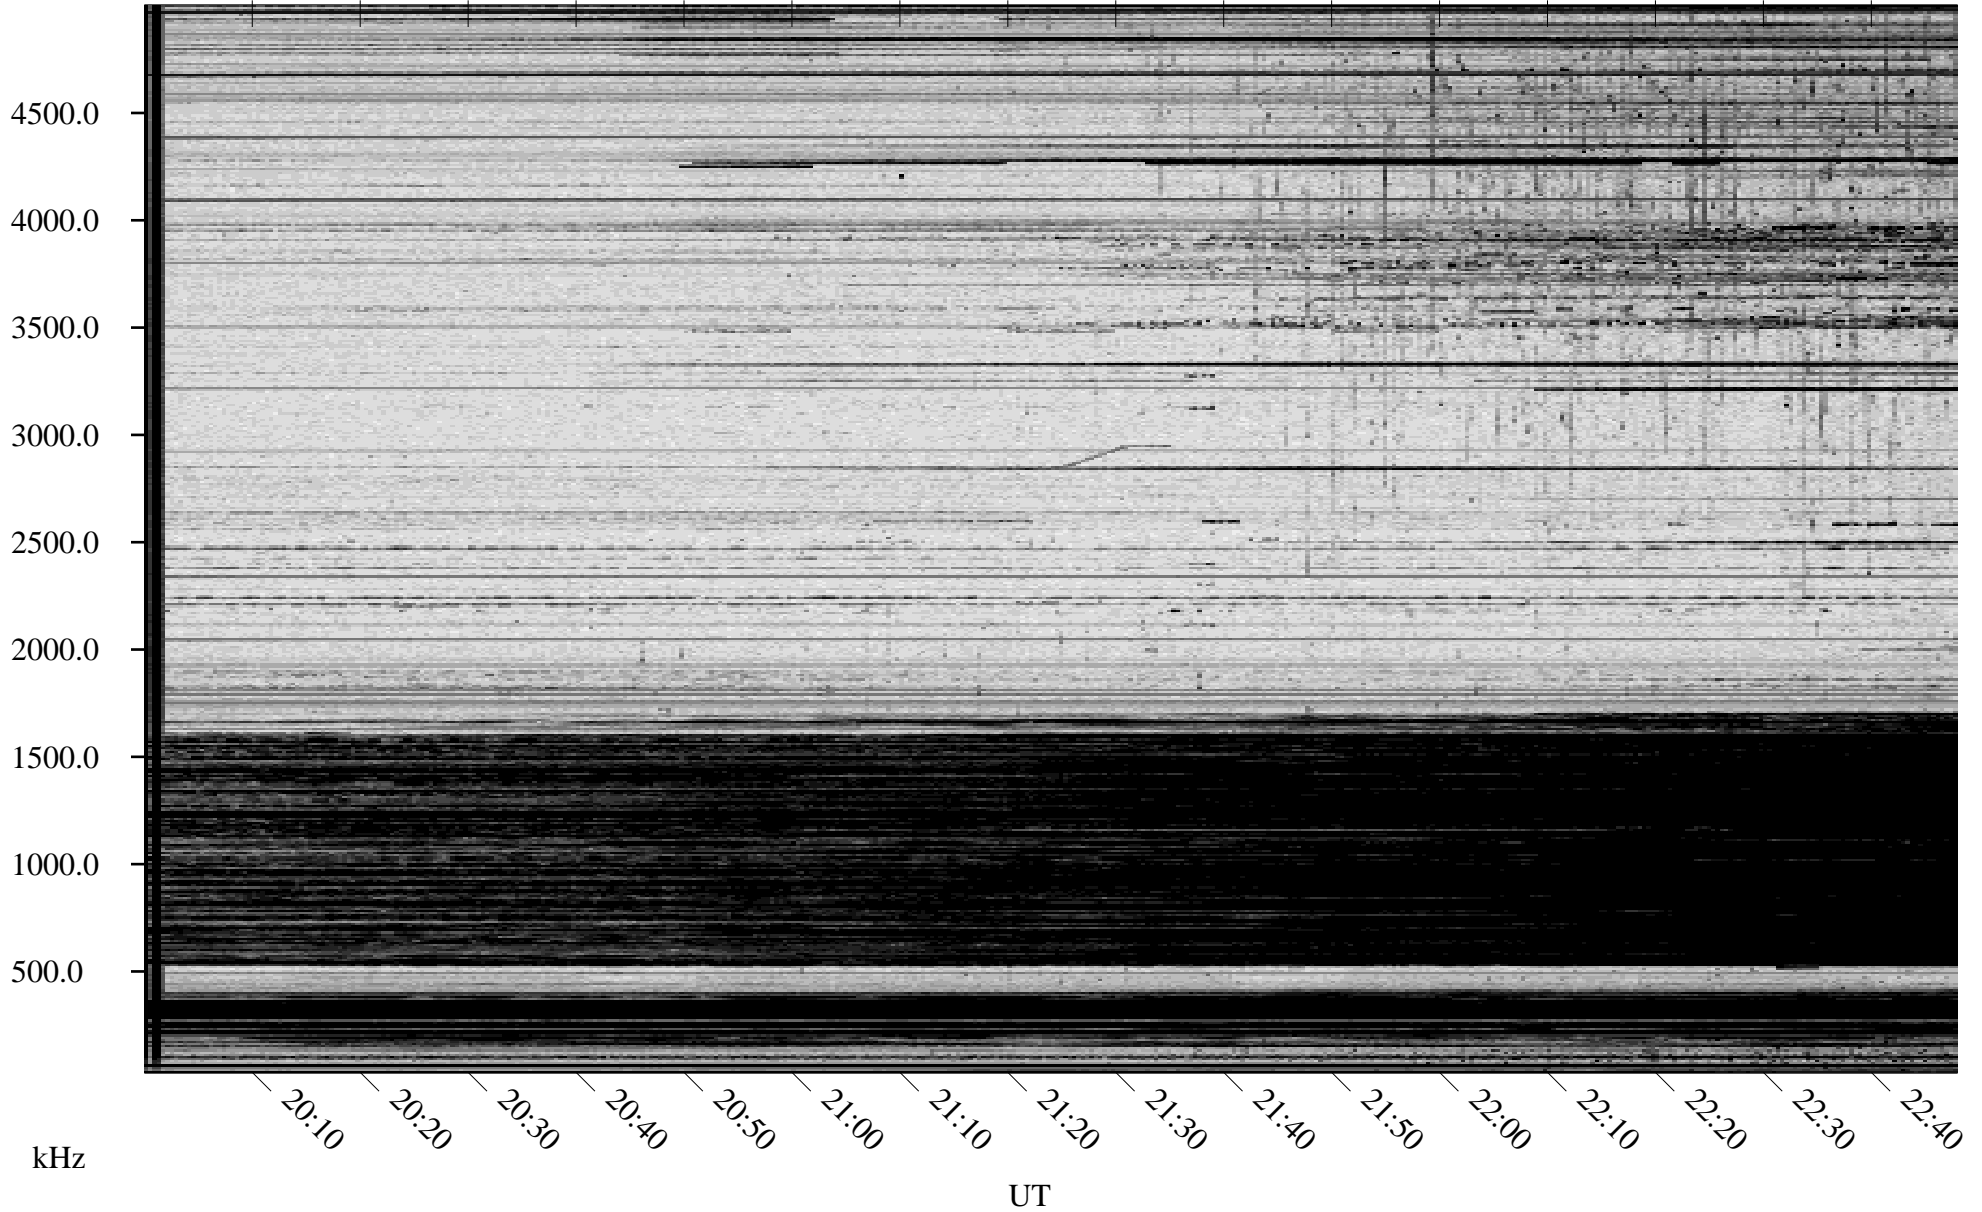

11/14/2009 Churchill, Manitoba

Linear Scale Black = 161 White = 15

ch09318l.r00SUm max_12

Page 1

11/14/2009 Churchill, Manitoba

Linear Scale Black = 161 White = 15

ch09318l.r00SUm max_12

Page 2

11/15/2009 Churchill, Manitoba

Linear Scale Black = 161 White = 15

ch09318l.r00SUm max_12

Page 3

11/15/2009 Churchill, Manitoba

Linear Scale Black = 161 White = 15

ch09318l.r00SUm max_12

Page 4

11/15/2009 Churchill, Manitoba

Linear Scale Black = 161 White = 15

ch09318l.r00SUm max_12

Page 5

11/15/2009 Churchill, Manitoba

Linear Scale Black = 161 White = 15

ch09318l.r00SUm max_12

Page 6

11/15/2009 Churchill, Manitoba

Linear Scale Black = 161 White = 15

ch09318l.r00SUm max_12

Page 7

11/15/2009 Churchill, Manitoba

Linear Scale Black = 161 White = 15

ch09318l.r00SUm max_12