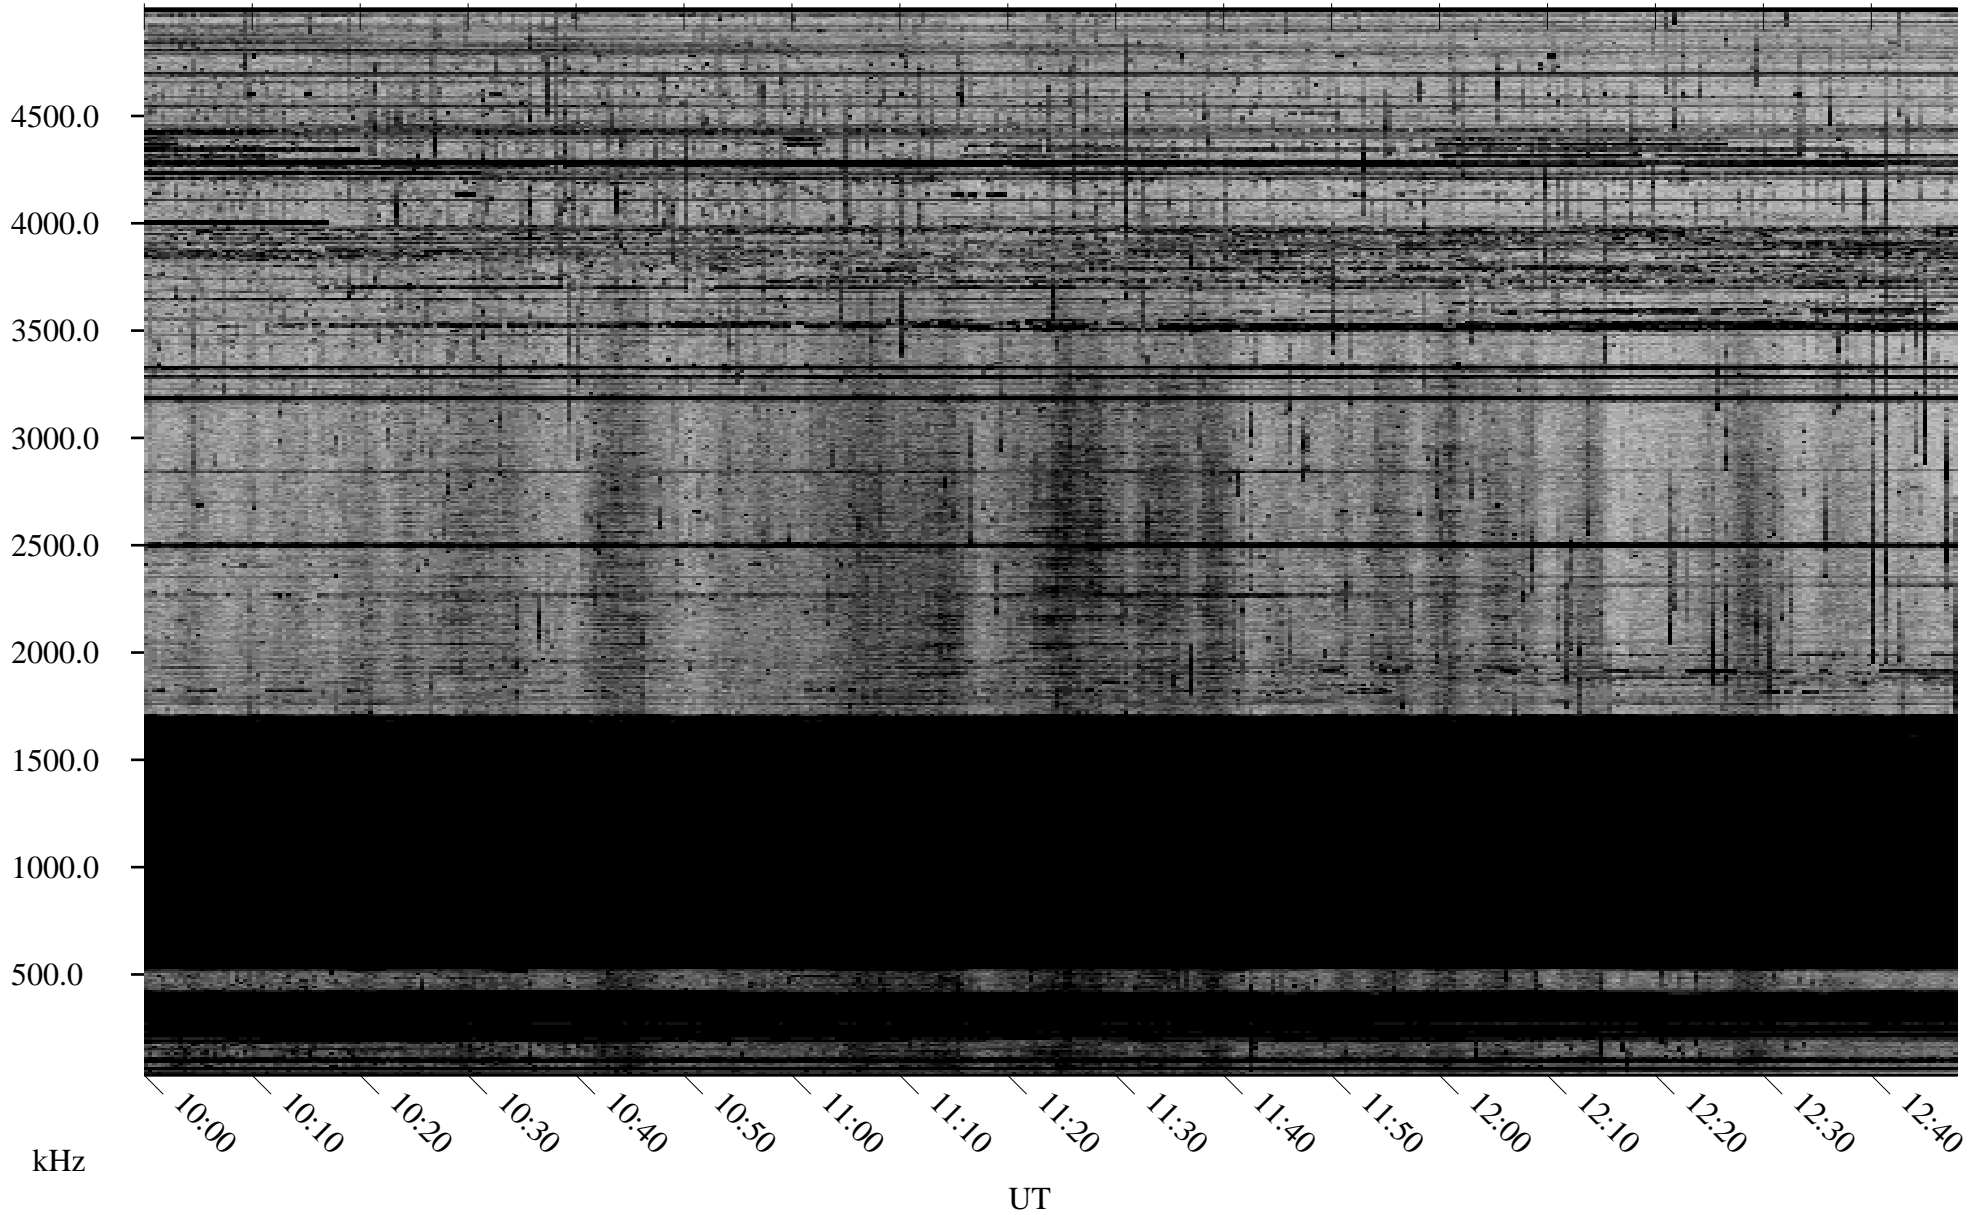

11/15/2009 Churchill, Manitoba

Linear Scale Black = 161 White = 15

ch09318l.r00SUm max_12

Page 5

11/15/2009 Churchill, Manitoba

Linear Scale Black = 161 White = 15

ch09318l.r00SUm max_12

Page 6

11/15/2009 Churchill, Manitoba

Linear Scale Black = 161 White = 15

ch09318l.r00SUm max_12

Page 7

11/15/2009 Churchill, Manitoba

Linear Scale Black = 161 White = 15

ch09318l.r00SUm max_12