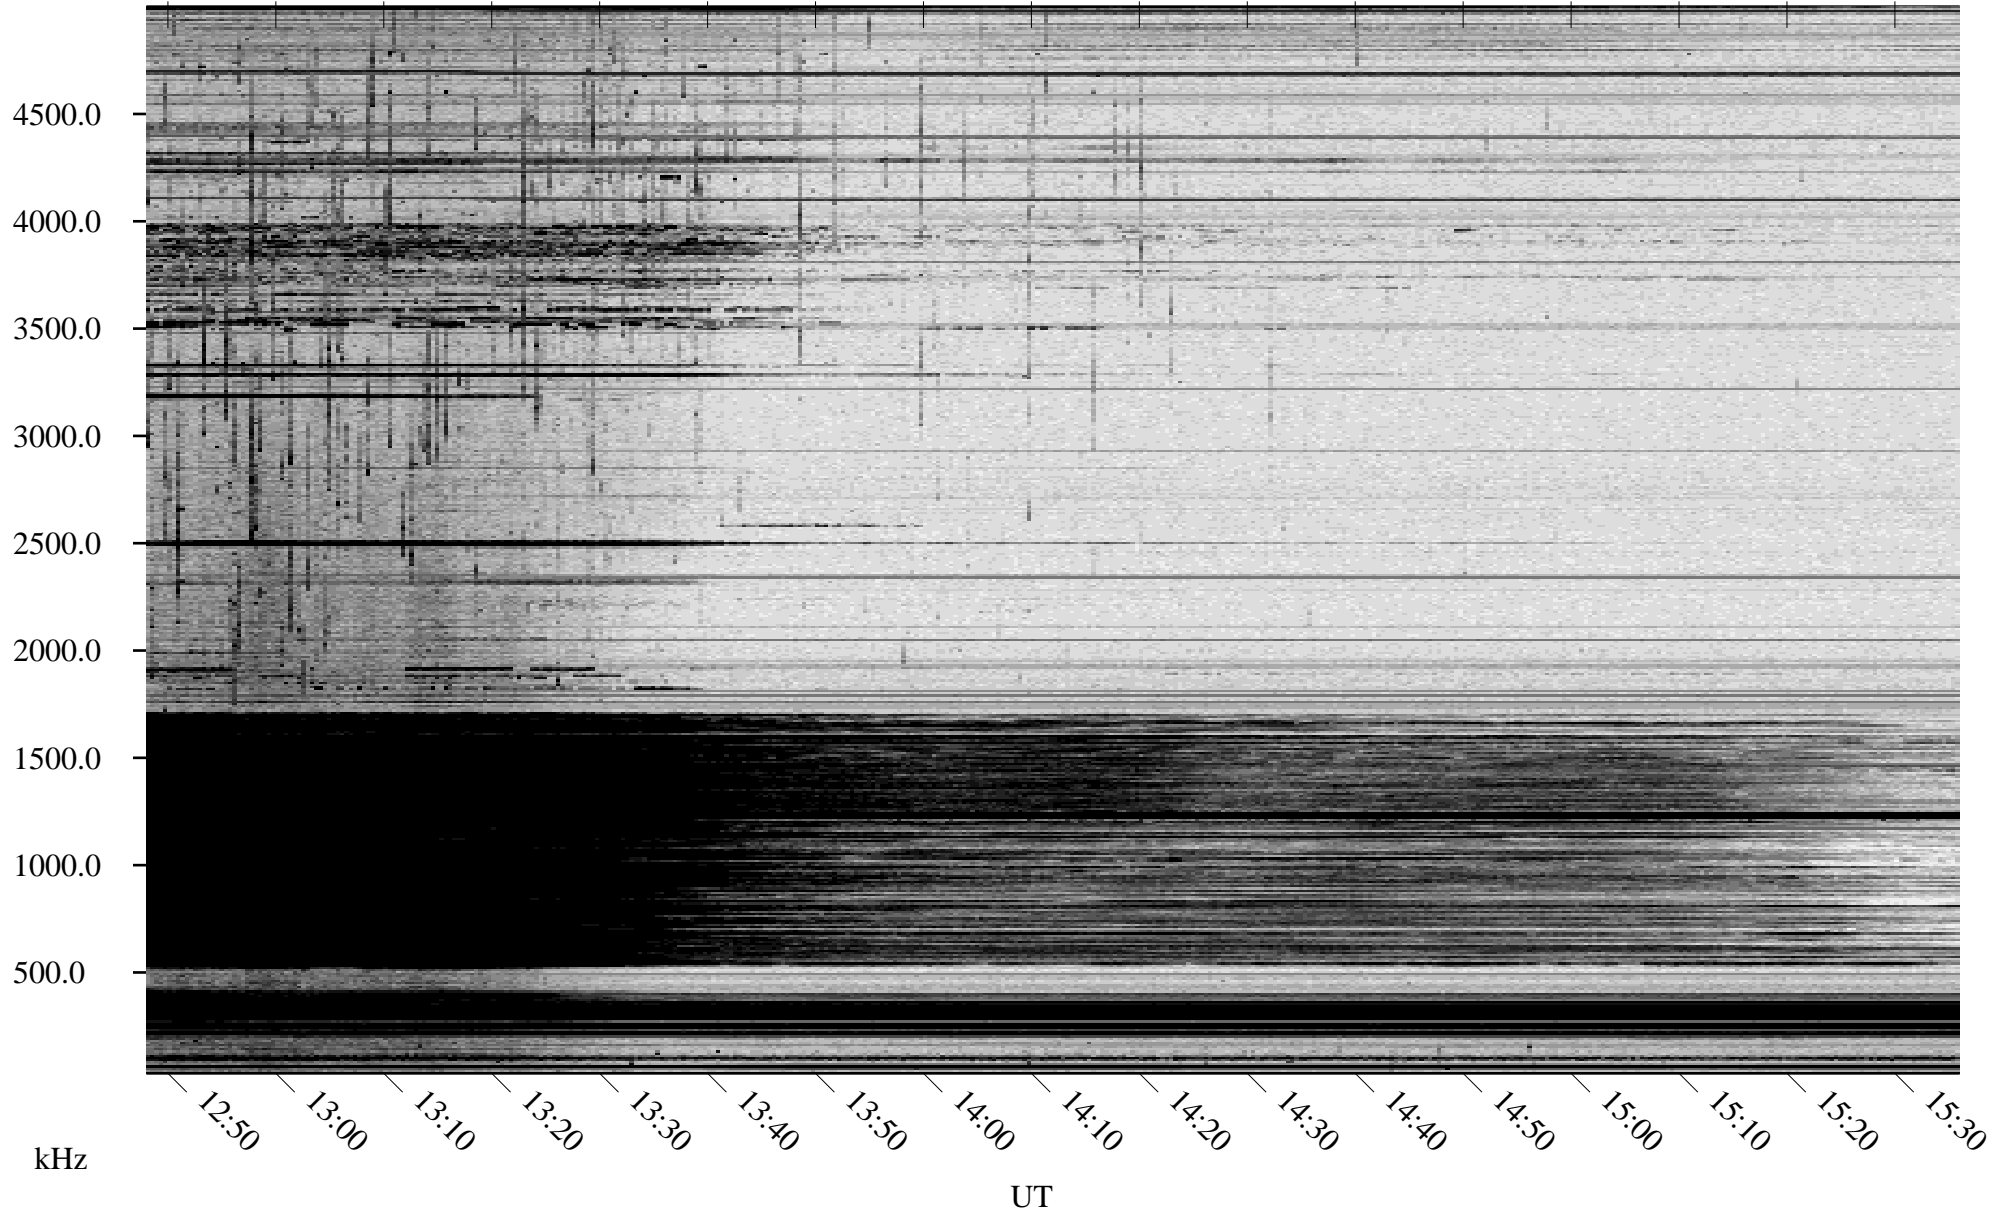

11/14/2009 Churchill, Manitoba

Linear Scale Black = 161 White = 15

ch09318l.r00SUm max_12

Page 1

11/14/2009 Churchill, Manitoba

Linear Scale Black = 161 White = 15

ch09318l.r00SUm max_12

Page 2

11/15/2009 Churchill, Manitoba

Linear Scale Black = 161 White = 15

ch09318l.r00SUm max_12

Page 3

11/15/2009 Churchill, Manitoba

Linear Scale Black = 161 White = 15

ch09318l.r00SUm max_12

Page 4

11/15/2009 Churchill, Manitoba

Linear Scale Black = 161 White = 15

ch09318l.r00SUm max_12

Page 5

11/15/2009 Churchill, Manitoba

Linear Scale Black = 161 White = 15

ch09318l.r00SUm max_12

Page 6

11/15/2009 Churchill, Manitoba

Linear Scale Black = 161 White = 15

ch09318l.r00SUm max_12

Page 7

11/15/2009 Churchill, Manitoba

Linear Scale Black = 161 White = 15

ch09318l.r00SUm max_12