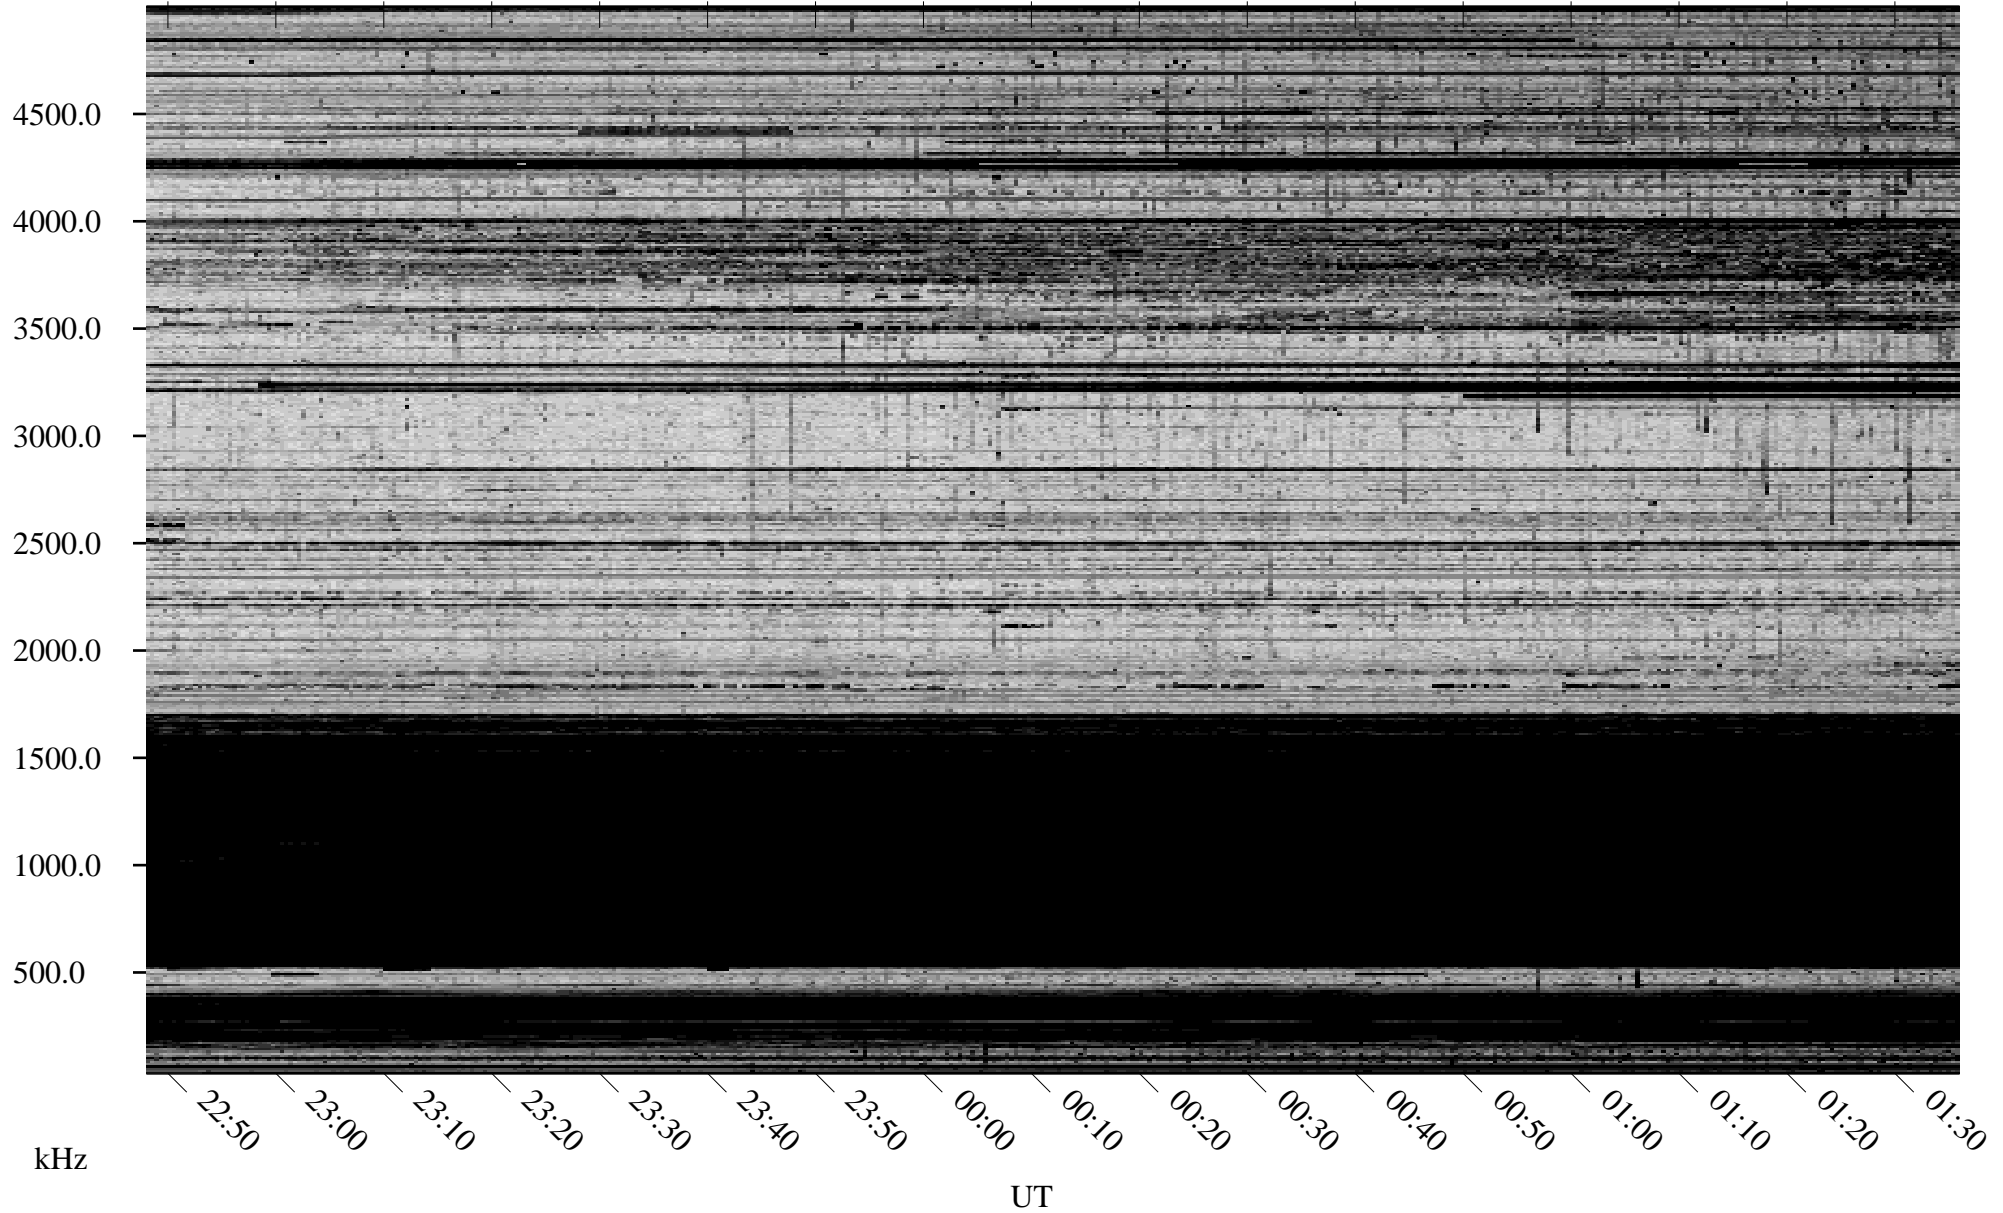

11/15/2009 Churchill, Manitoba

Linear Scale Black = 161 White = 15

ch09319l.r00SUm max_12

Page 1

11/15/2009 Churchill, Manitoba

Linear Scale Black = 161 White = 15

ch09319l.r00SUm max_12

Page 2

11/16/2009 Churchill, Manitoba

Linear Scale Black = 161 White = 15

ch09319l.r00SUm max_12

Page 3

11/16/2009 Churchill, Manitoba

Linear Scale Black = 161 White = 15

ch09319l.r00SUm max_12

Page 4

11/16/2009 Churchill, Manitoba

Linear Scale Black = 161 White = 15

ch09319l.r00SUm max_12

Page 5

11/16/2009 Churchill, Manitoba

Linear Scale Black = 161 White = 15

ch09319l.r00SUm max_12

Page 6

11/16/2009 Churchill, Manitoba

Linear Scale Black = 161 White = 15

ch09319l.r00SUm max_12

Page 7

11/16/2009 Churchill, Manitoba

Linear Scale Black = 161 White = 15

ch09319l.r00SUm max_12

Page 8