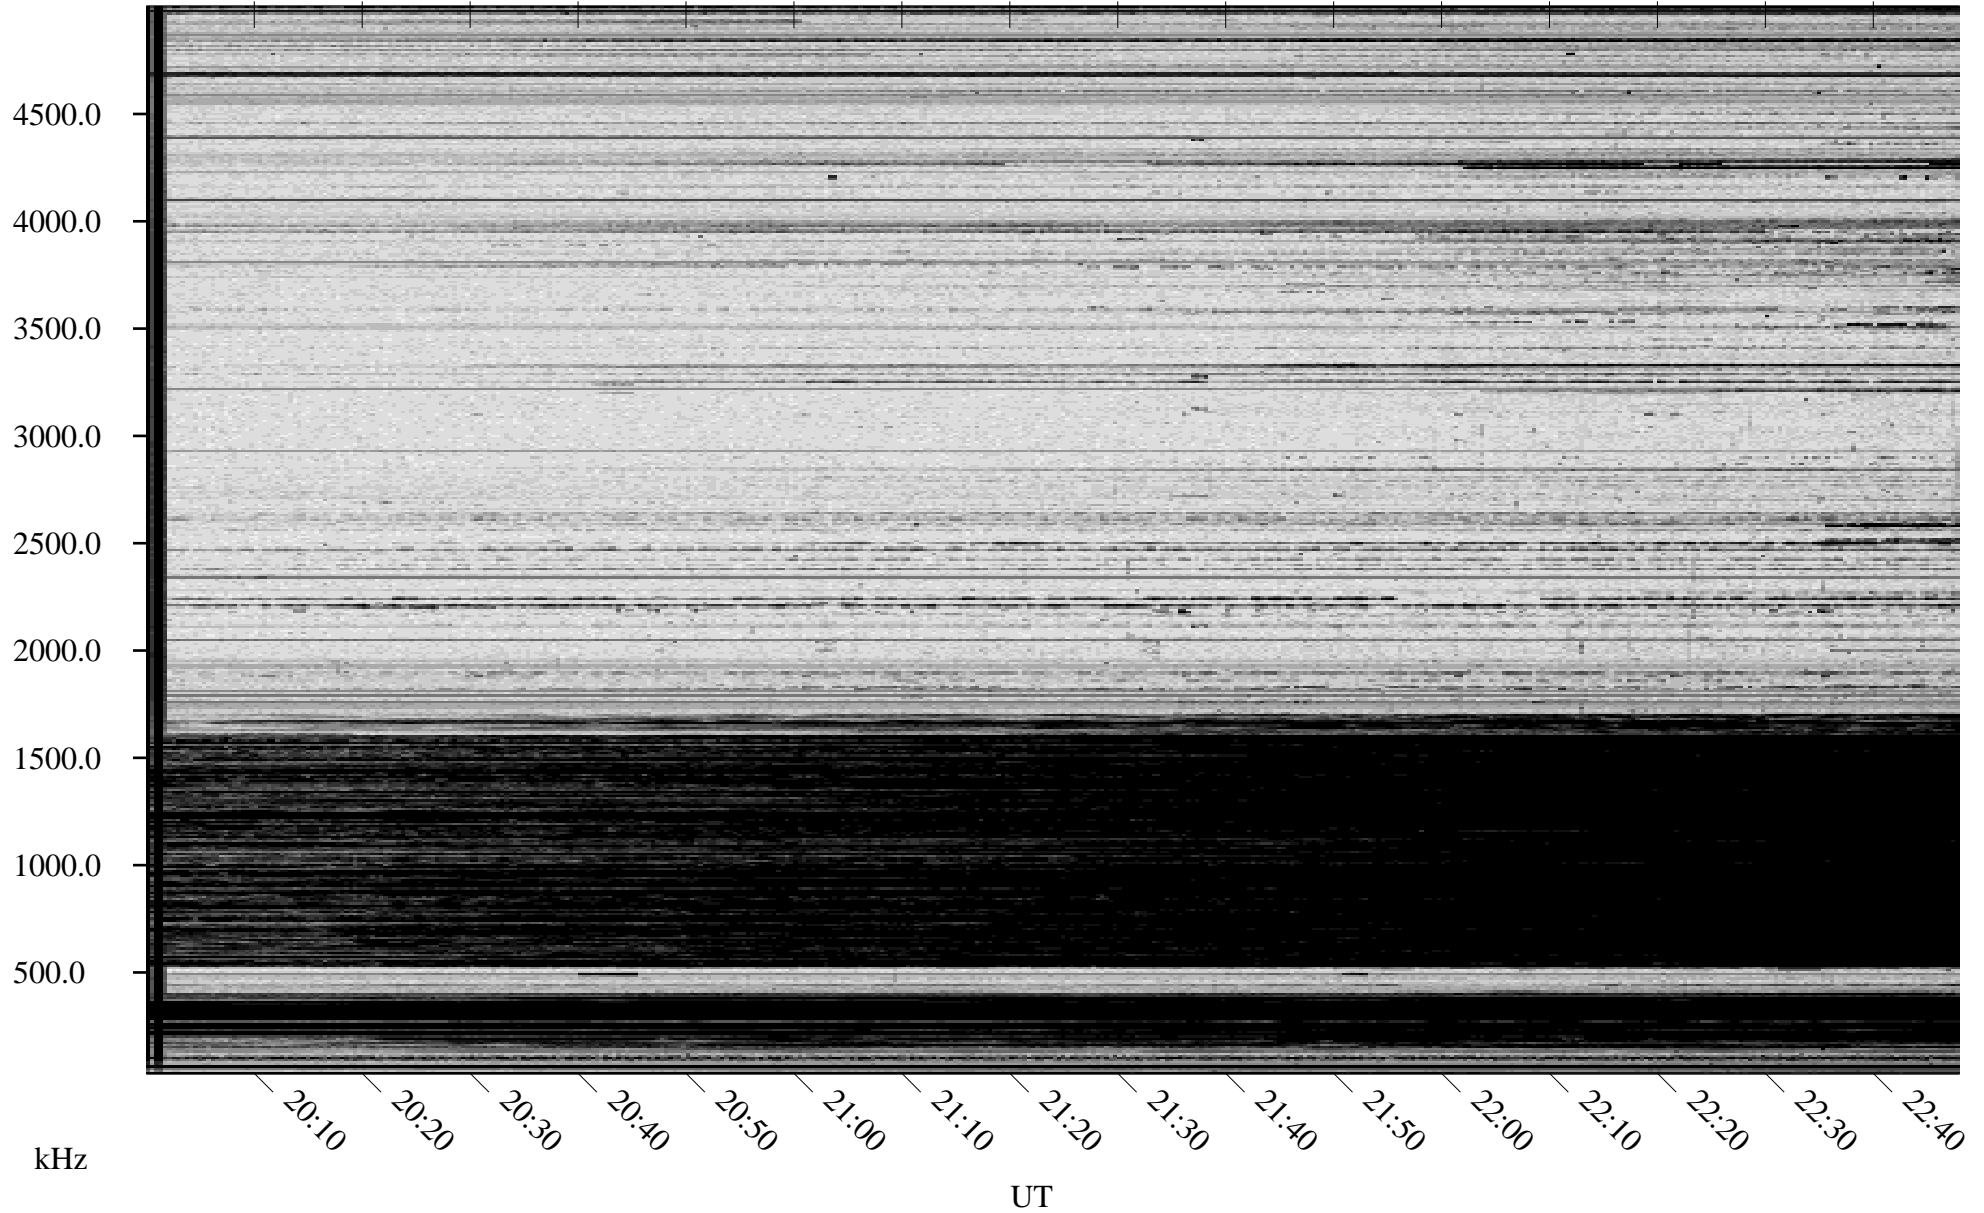

11/15/2009 Churchill, Manitoba

Linear Scale Black = 161 White = 15

ch09319l.r00SUm max_12

Page 1

11/15/2009 Churchill, Manitoba

Linear Scale Black = 161 White = 15

ch09319l.r00SUm max_12

Page 2

11/16/2009 Churchill, Manitoba

Linear Scale Black = 161 White = 15

ch09319l.r00SUm max_12

Page 3

11/16/2009 Churchill, Manitoba

Linear Scale Black = 161 White = 15

ch09319l.r00SUm max_12

Page 4

11/16/2009 Churchill, Manitoba

Linear Scale Black = 161 White = 15

ch09319l.r00SUm max_12

Page 5

11/16/2009 Churchill, Manitoba

Linear Scale Black = 161 White = 15

ch09319l.r00SUm max_12

Page 6

11/16/2009 Churchill, Manitoba

Linear Scale Black = 161 White = 15

ch09319l.r00SUm max_12

Page 7

11/16/2009 Churchill, Manitoba

Linear Scale Black = 161 White = 15

ch09319l.r00SUm max_12

Page 8