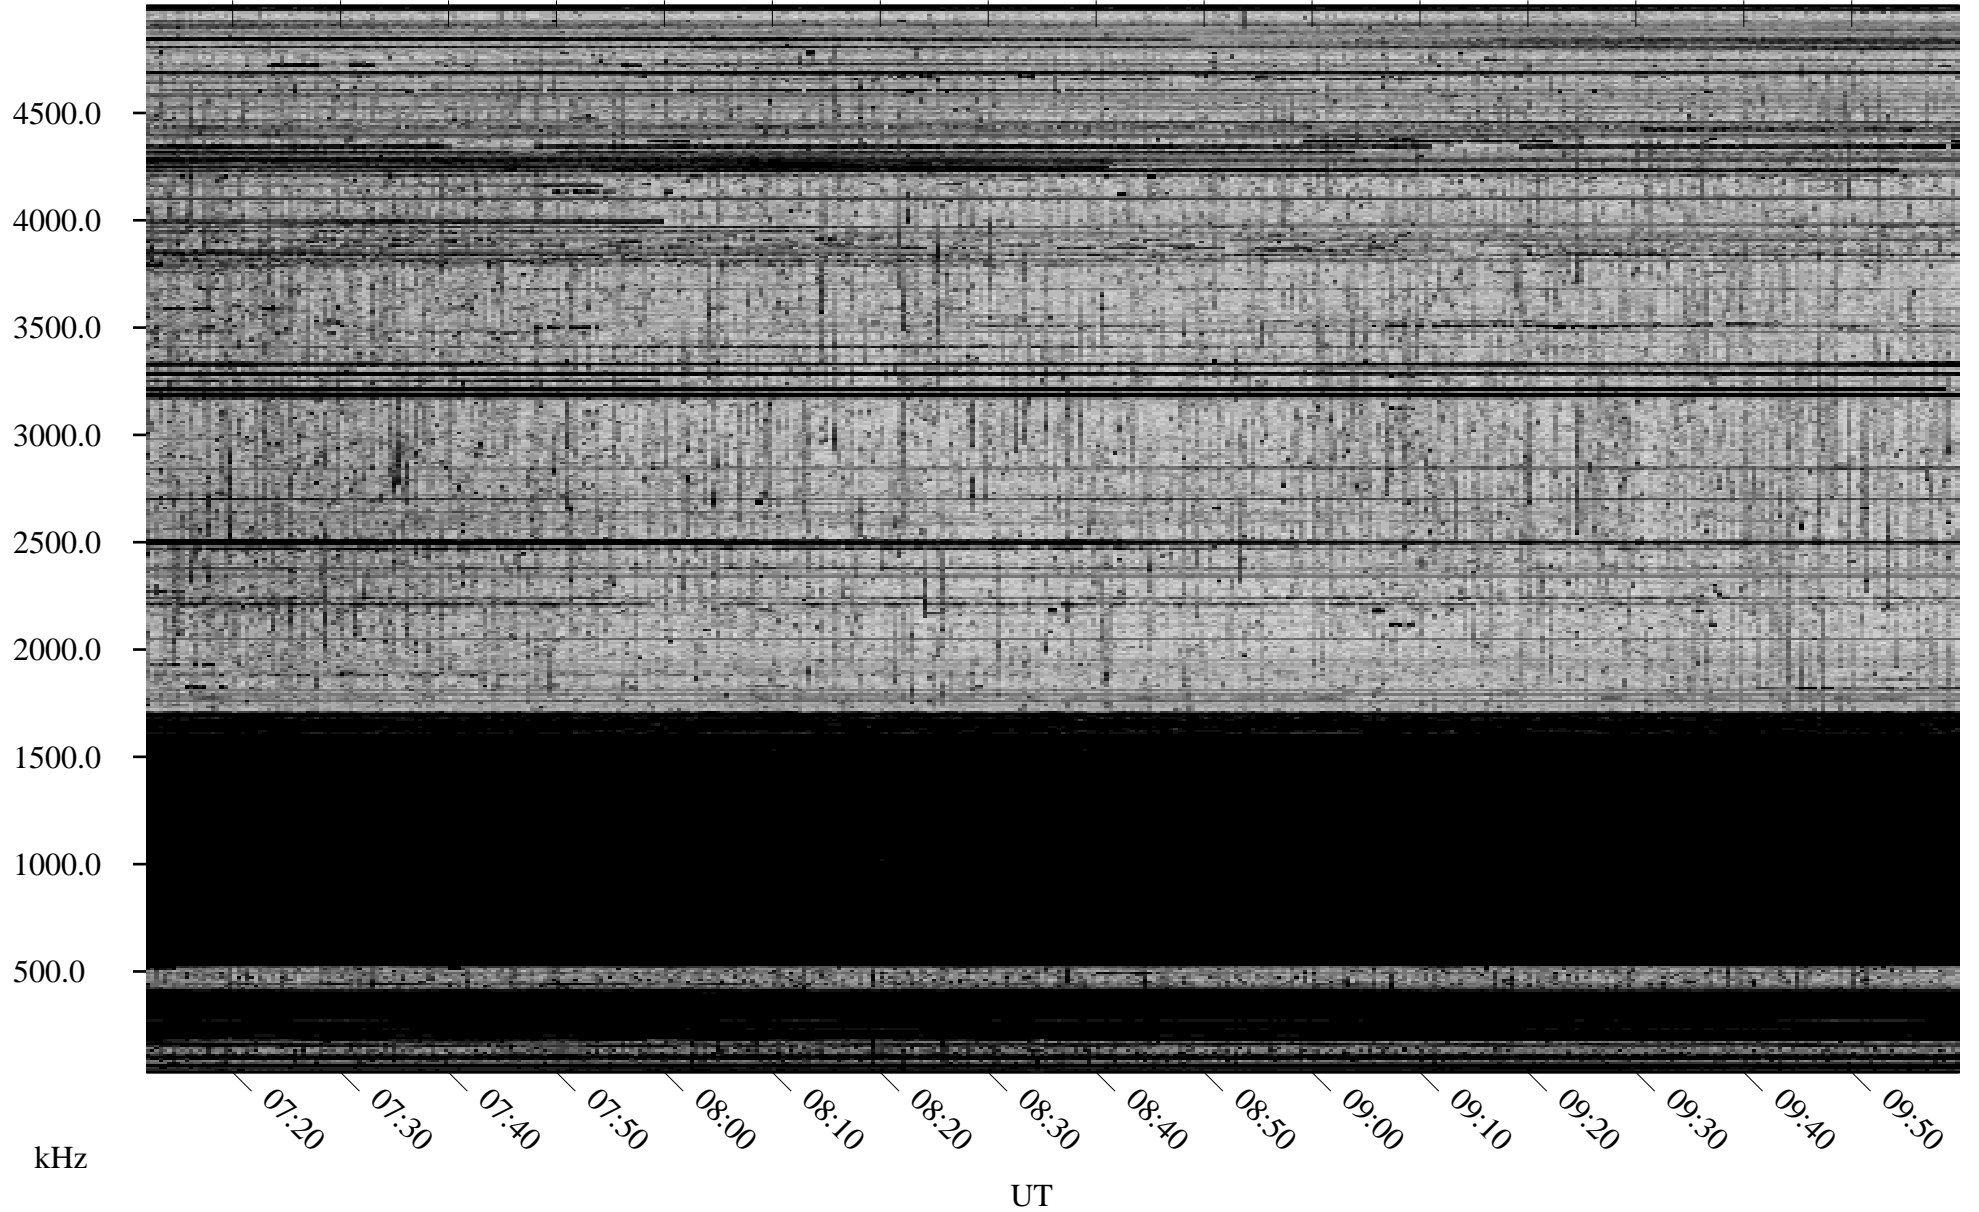

11/15/2009 Churchill, Manitoba

Linear Scale Black = 161 White = 15

ch09319l.r00SUm max_12

Page 1

11/15/2009 Churchill, Manitoba

Linear Scale Black = 161 White = 15

ch09319l.r00SUm max_12

Page 2

11/16/2009 Churchill, Manitoba

Linear Scale Black = 161 White = 15

ch09319l.r00SUm max_12

Page 3

11/16/2009 Churchill, Manitoba

Linear Scale Black = 161 White = 15

ch09319l.r00SUm max_12

Page 4

11/16/2009 Churchill, Manitoba

Linear Scale Black = 161 White = 15

ch09319l.r00SUm max_12

Page 5

11/16/2009 Churchill, Manitoba

Linear Scale Black = 161 White = 15

ch09319l.r00SUm max_12

Page 6

11/16/2009 Churchill, Manitoba

Linear Scale Black = 161 White = 15

ch09319l.r00SUm max_12

Page 7

11/16/2009 Churchill, Manitoba

Linear Scale Black = 161 White = 15

ch09319l.r00SUm max_12

Page 8