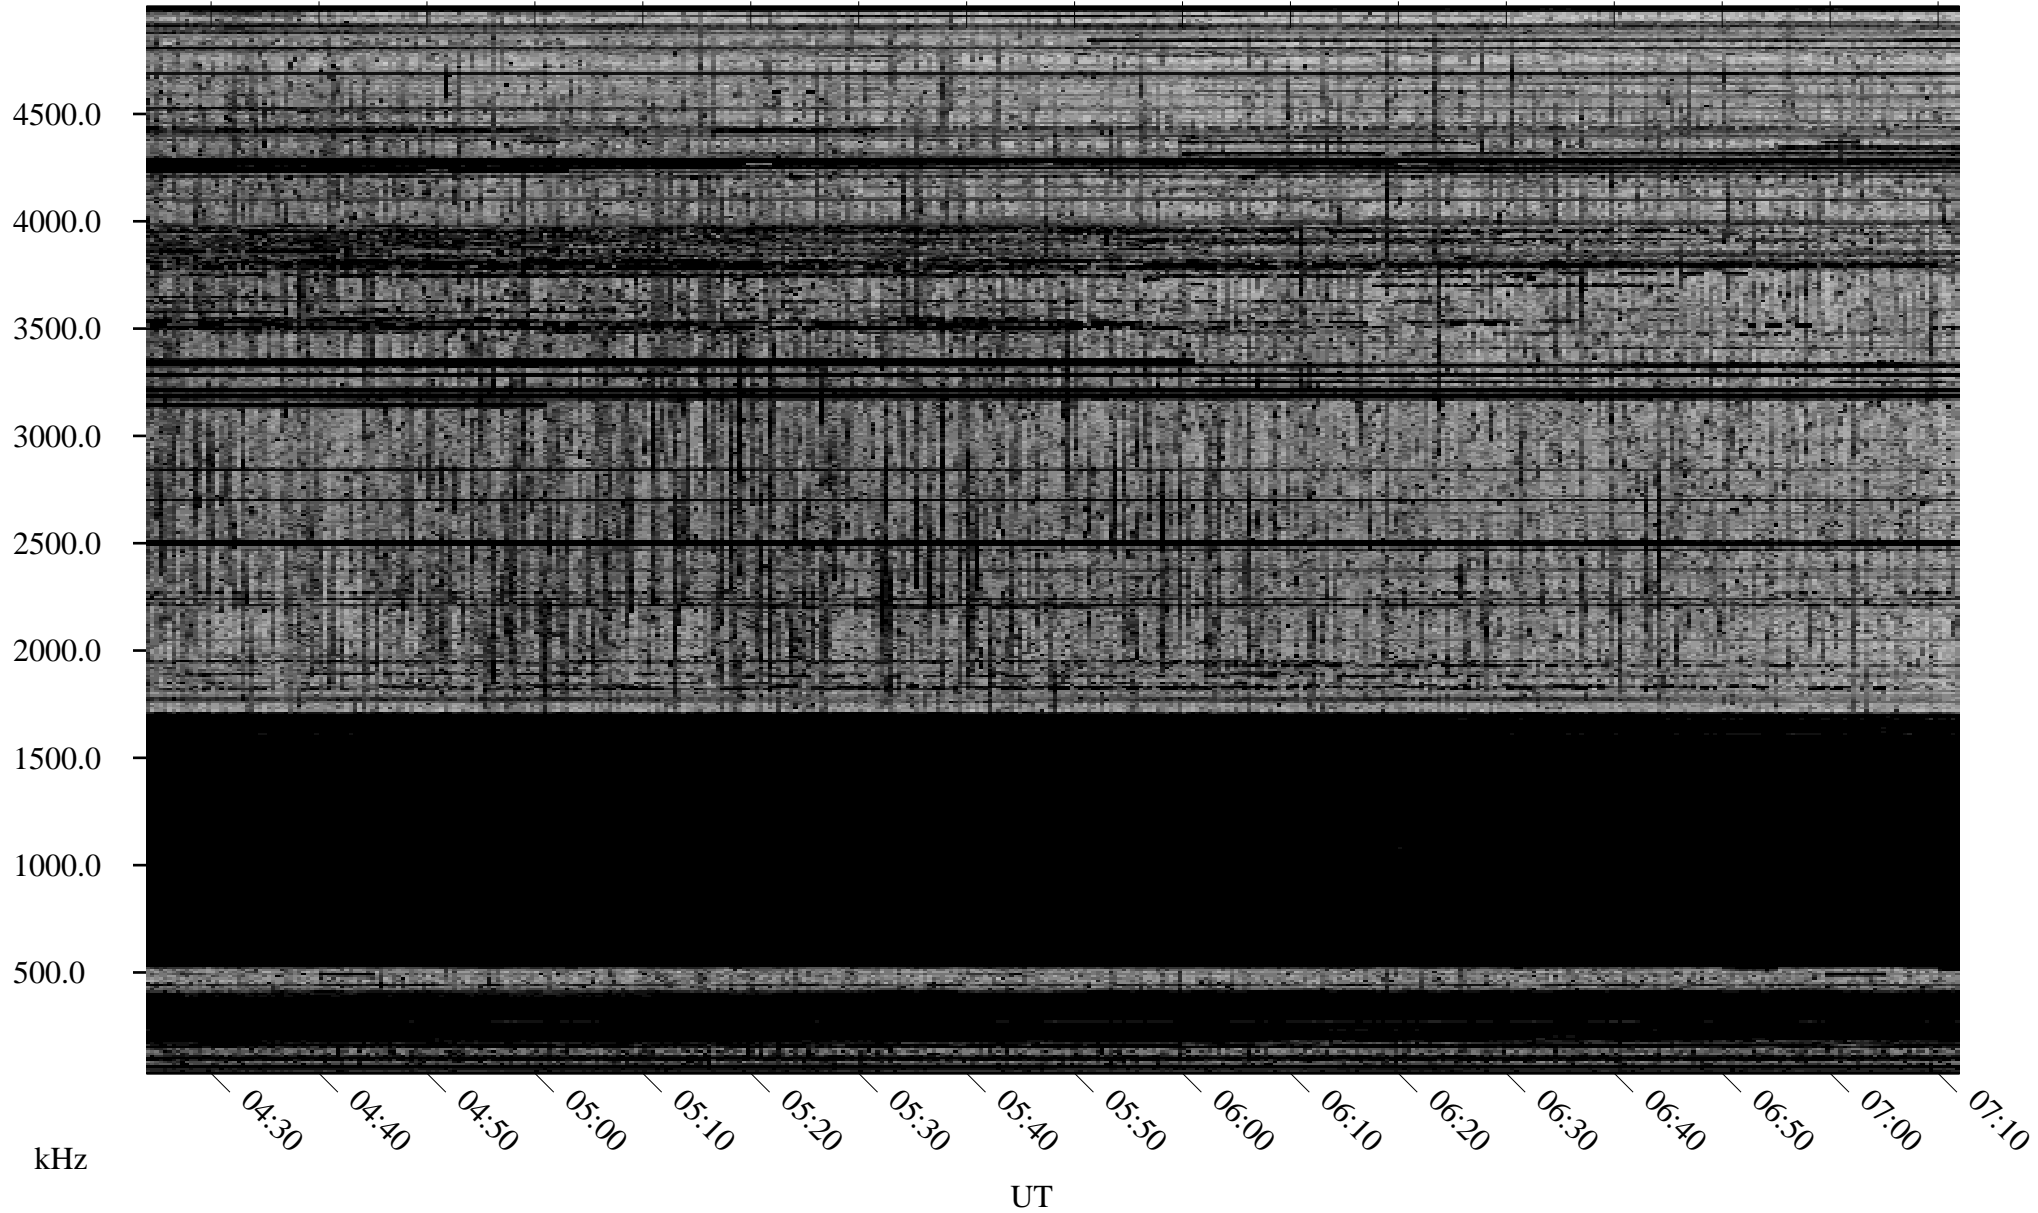

11/15/2009 Churchill, Manitoba

Linear Scale Black = 161 White = 15

ch09319l.r00SUm max_12

Page 1

11/15/2009 Churchill, Manitoba

Linear Scale Black = 161 White = 15

ch09319l.r00SUm max_12

Page 2

11/16/2009 Churchill, Manitoba

Linear Scale Black = 161 White = 15

ch09319l.r00SUm max_12

Page 3

11/16/2009 Churchill, Manitoba

Linear Scale Black = 161 White = 15

ch09319l.r00SUm max_12

Page 4

11/16/2009 Churchill, Manitoba

Linear Scale Black = 161 White = 15

ch09319l.r00SUm max_12

Page 5

11/16/2009 Churchill, Manitoba

Linear Scale Black = 161 White = 15

ch09319l.r00SUm max_12

Page 6

11/16/2009 Churchill, Manitoba

Linear Scale Black = 161 White = 15

ch09319l.r00SUm max_12

Page 7

11/16/2009 Churchill, Manitoba

Linear Scale Black = 161 White = 15

ch09319l.r00SUm max_12

Page 8