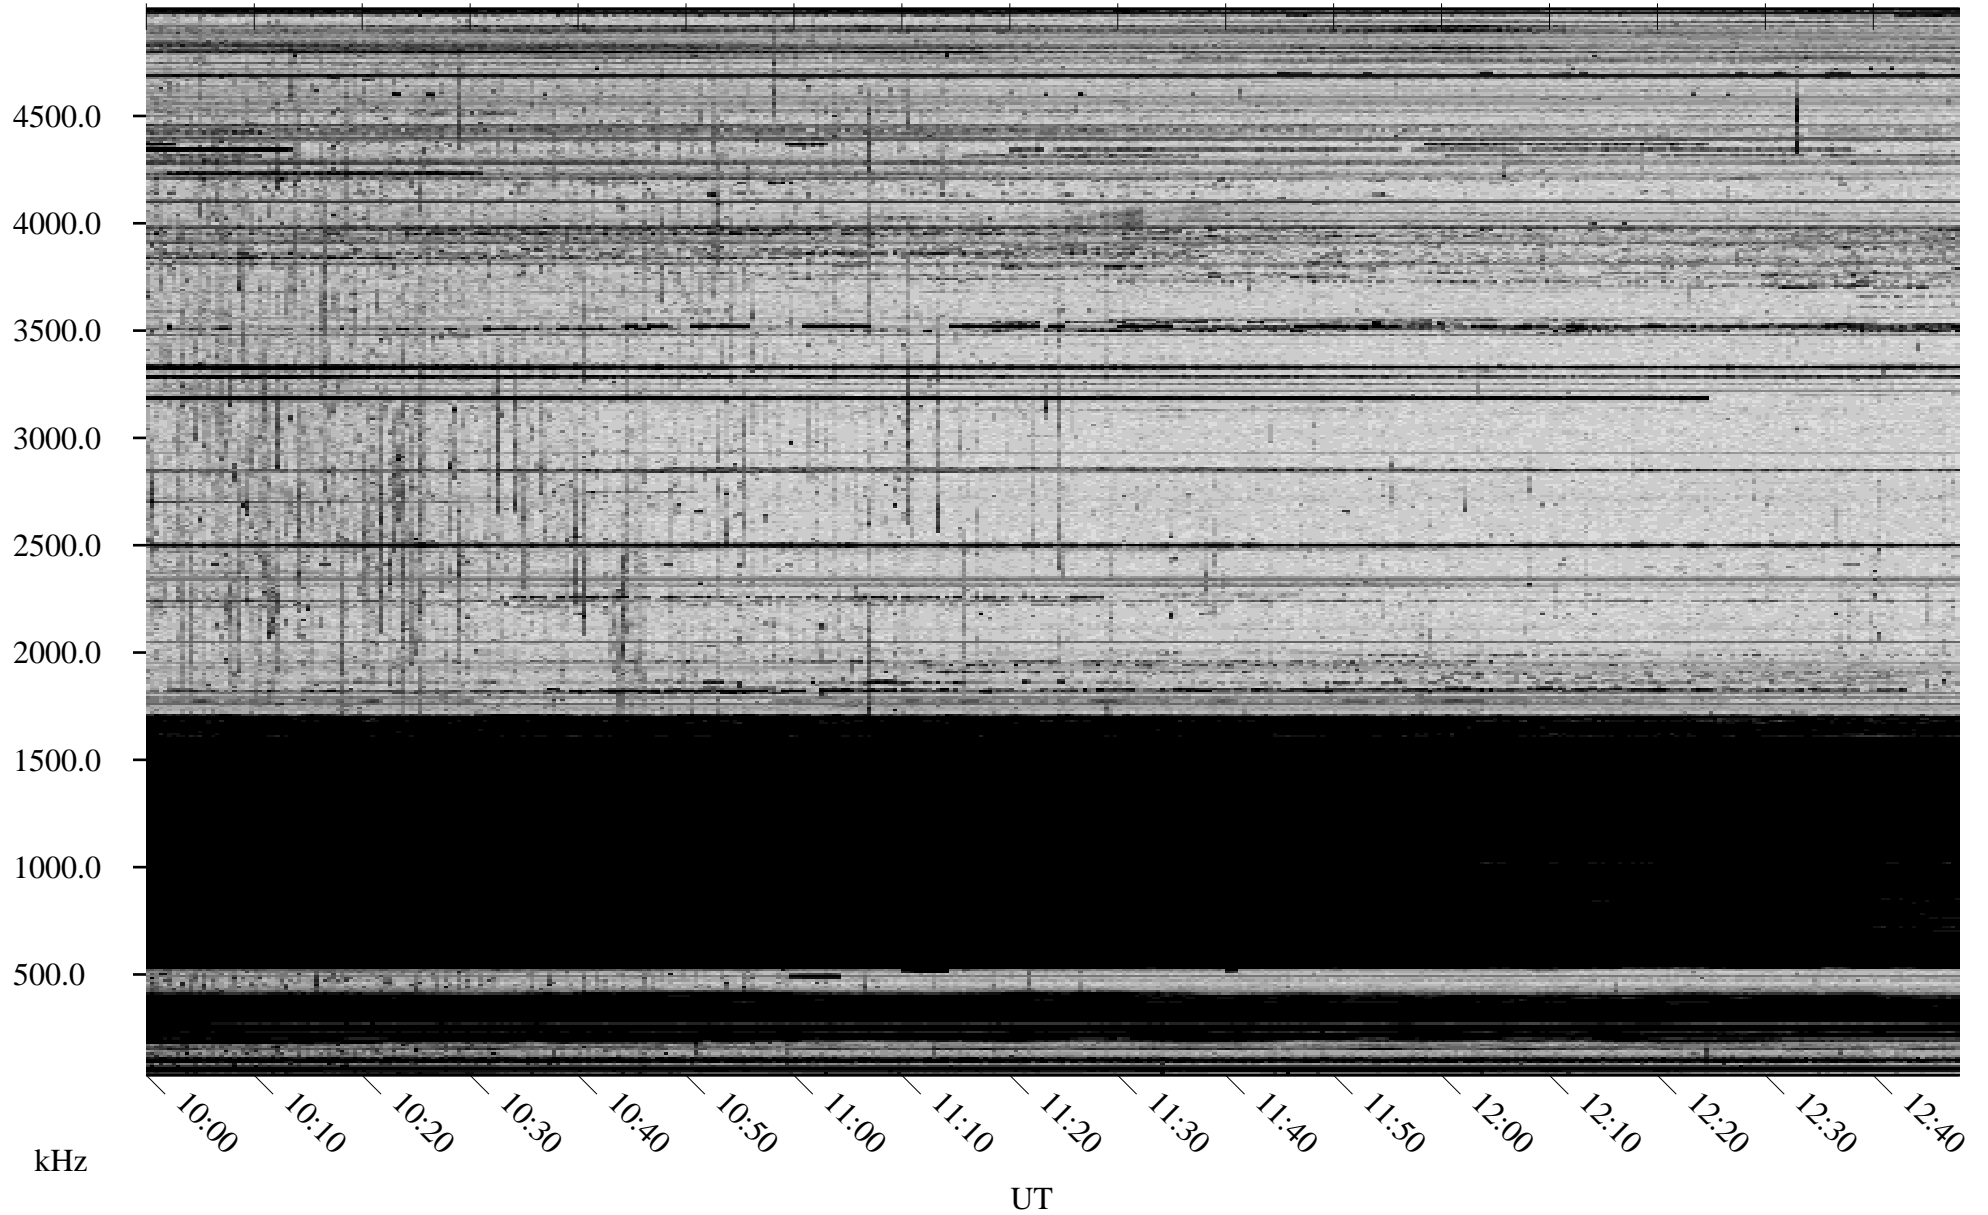

11/15/2009 Churchill, Manitoba

Linear Scale Black = 161 White = 15

ch09319l.r00SUm max_12

Page 1

11/15/2009 Churchill, Manitoba

Linear Scale Black = 161 White = 15

ch09319l.r00SUm max_12

Page 2

11/16/2009 Churchill, Manitoba

Linear Scale Black = 161 White = 15

ch09319l.r00SUm max_12

Page 3

11/16/2009 Churchill, Manitoba

Linear Scale Black = 161 White = 15

ch09319l.r00SUm max_12

Page 4

11/16/2009 Churchill, Manitoba

Linear Scale Black = 161 White = 15

ch09319l.r00SUm max_12

Page 5

11/16/2009 Churchill, Manitoba

Linear Scale Black = 161 White = 15

ch09319l.r00SUm max_12

Page 6

11/16/2009 Churchill, Manitoba

Linear Scale Black = 161 White = 15

ch09319l.r00SUm max_12

Page 7

11/16/2009 Churchill, Manitoba

Linear Scale Black = 161 White = 15

ch09319l.r00SUm max_12

Page 8