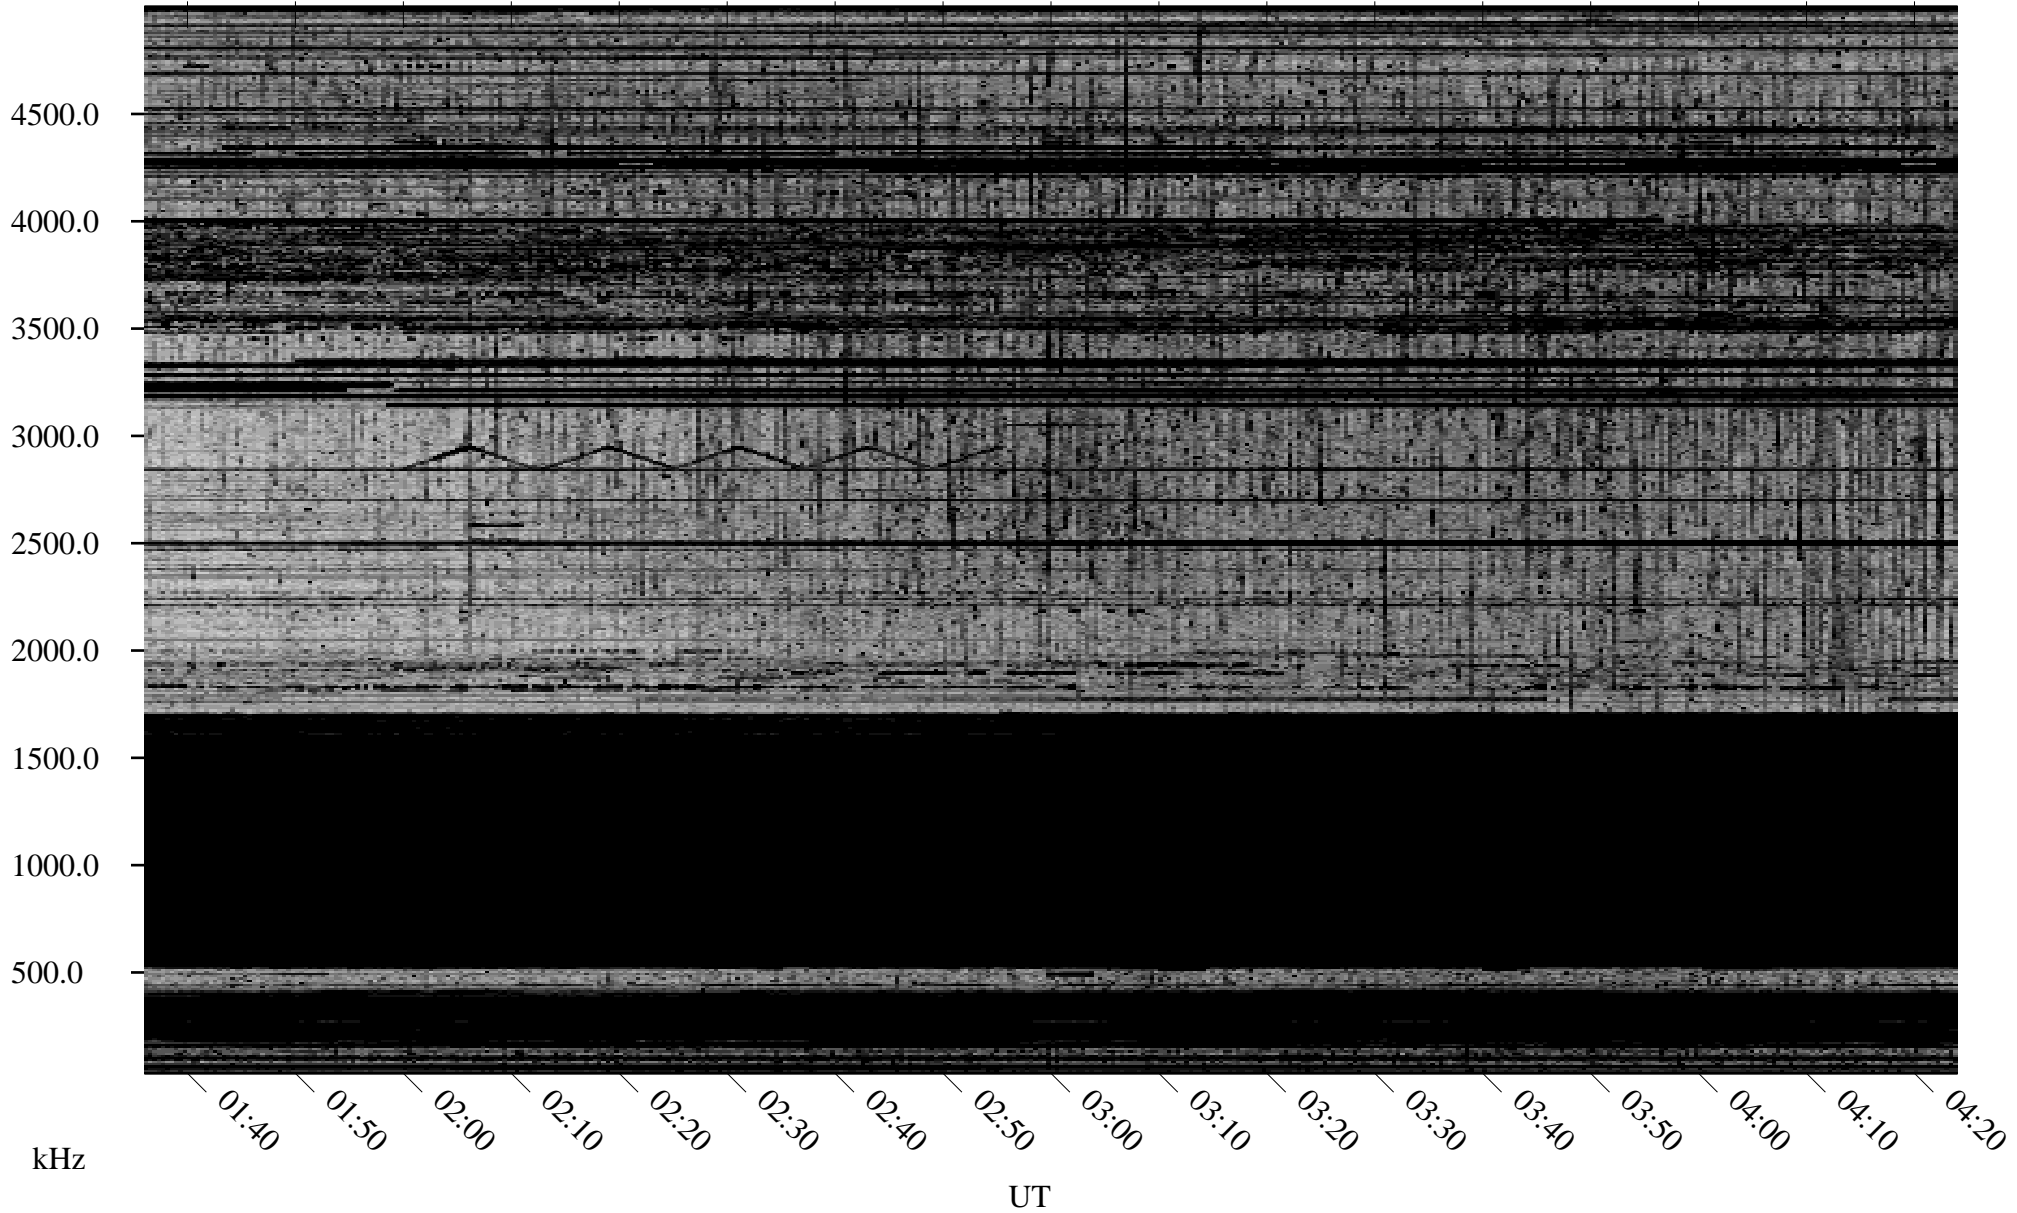

11/15/2009 Churchill, Manitoba

Linear Scale Black = 161 White = 15

ch09319l.r00SUm max_12

Page 1

11/15/2009 Churchill, Manitoba

Linear Scale Black = 161 White = 15

ch09319l.r00SUm max_12

Page 2

11/16/2009 Churchill, Manitoba

Linear Scale Black = 161 White = 15

ch09319l.r00SUm max_12

Page 3

11/16/2009 Churchill, Manitoba

Linear Scale Black = 161 White = 15

ch09319l.r00SUm max_12

Page 4

11/16/2009 Churchill, Manitoba

Linear Scale Black = 161 White = 15

ch09319l.r00SUm max_12

Page 5

11/16/2009 Churchill, Manitoba

Linear Scale Black = 161 White = 15

ch09319l.r00SUm max_12

Page 6

11/16/2009 Churchill, Manitoba

Linear Scale Black = 161 White = 15

ch09319l.r00SUm max_12

Page 7

11/16/2009 Churchill, Manitoba

Linear Scale Black = 161 White = 15

ch09319l.r00SUm max_12

Page 8