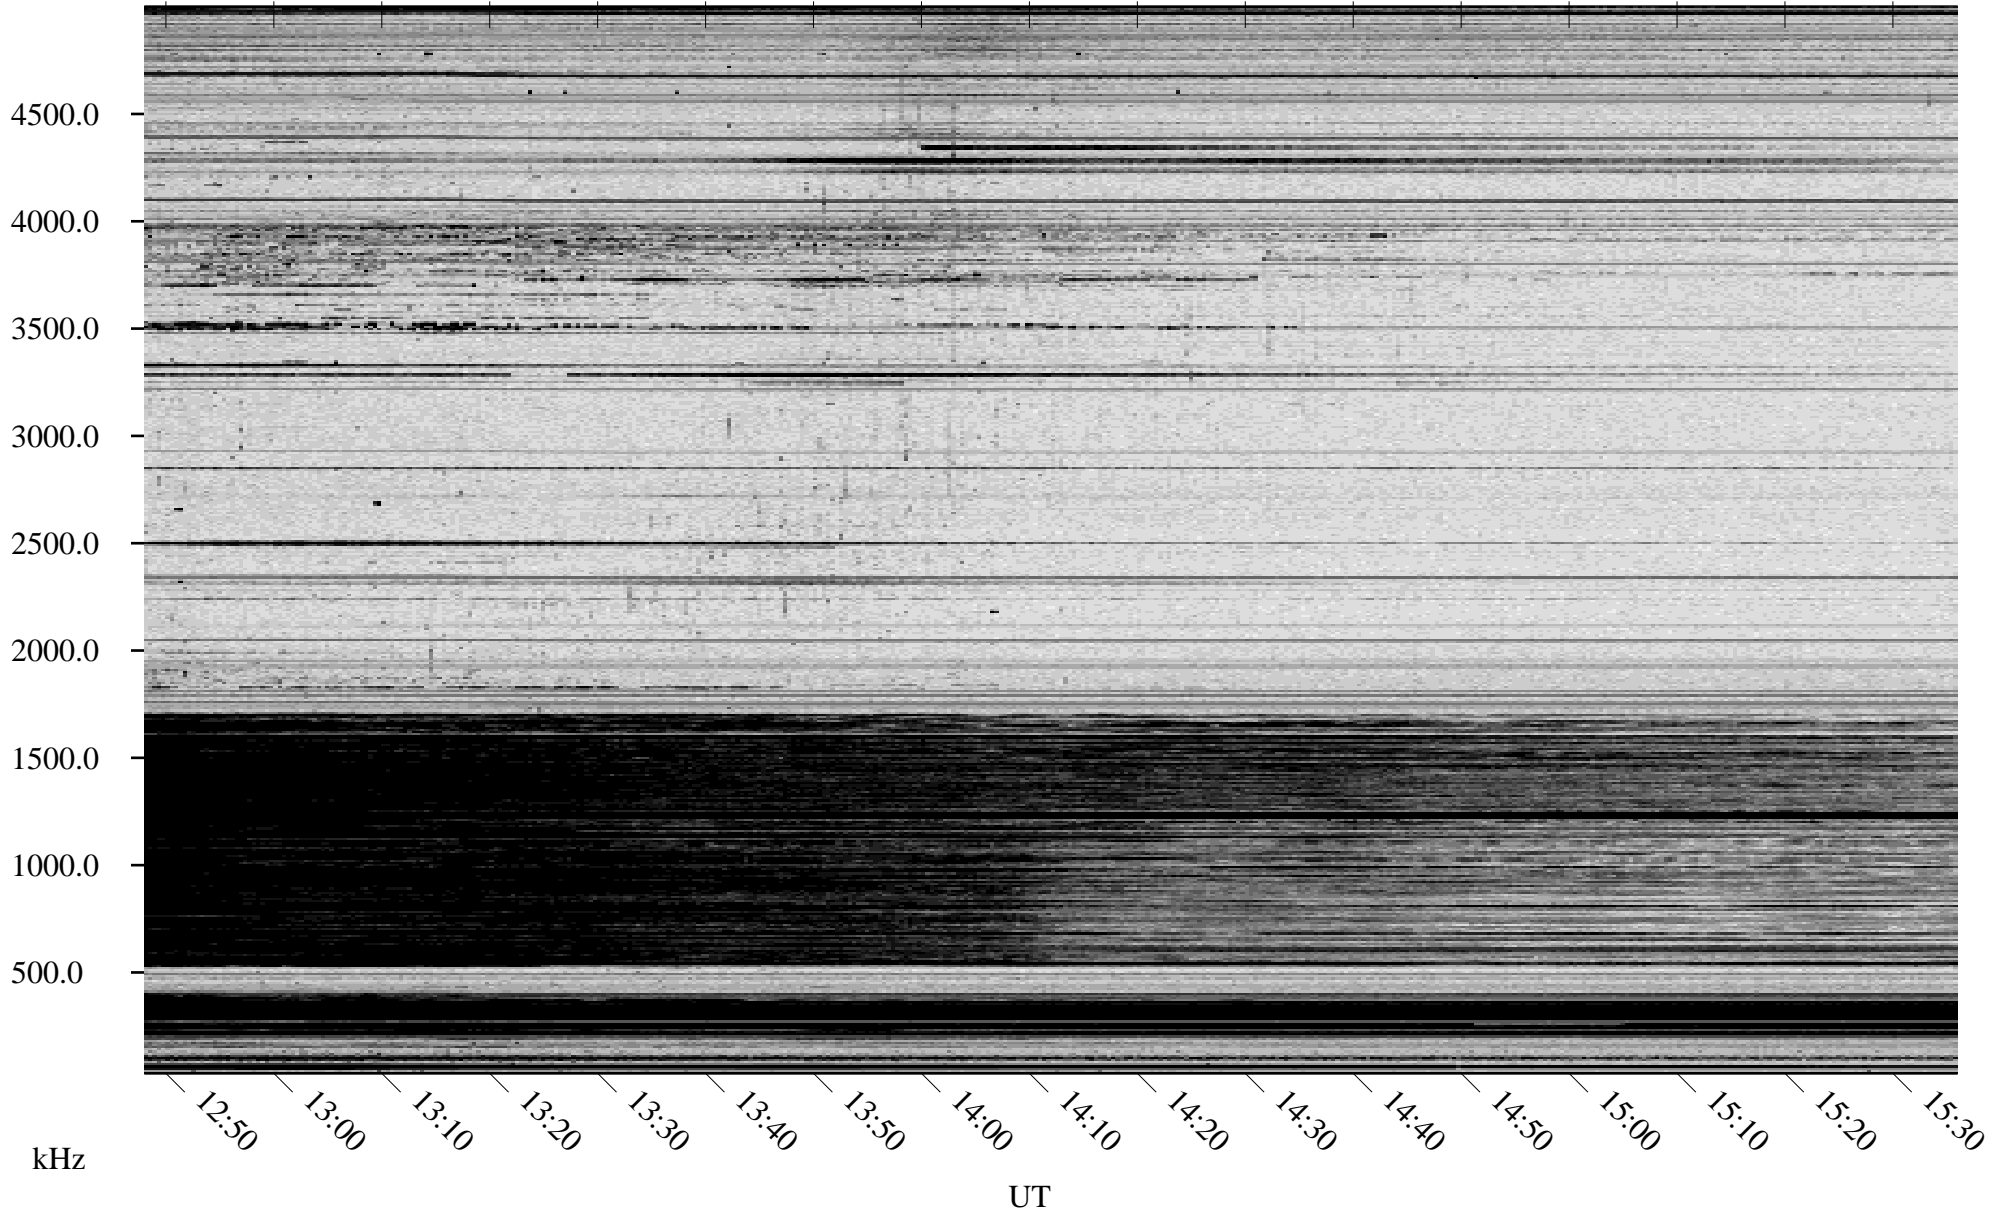

11/15/2009 Churchill, Manitoba

Linear Scale Black = 161 White = 15

ch09319l.r00SUm max_12

Page 1

11/15/2009 Churchill, Manitoba

Linear Scale Black = 161 White = 15

ch09319l.r00SUm max_12

Page 2

11/16/2009 Churchill, Manitoba

Linear Scale Black = 161 White = 15

ch09319l.r00SUm max_12

Page 3

11/16/2009 Churchill, Manitoba

Linear Scale Black = 161 White = 15

ch09319l.r00SUm max_12

Page 4

11/16/2009 Churchill, Manitoba

Linear Scale Black = 161 White = 15

ch09319l.r00SUm max_12

Page 5

11/16/2009 Churchill, Manitoba

Linear Scale Black = 161 White = 15

ch09319l.r00SUm max_12

Page 6

11/16/2009 Churchill, Manitoba

Linear Scale Black = 161 White = 15

ch09319l.r00SUm max_12

Page 7

11/16/2009 Churchill, Manitoba

Linear Scale Black = 161 White = 15

ch09319l.r00SUm max_12

Page 8