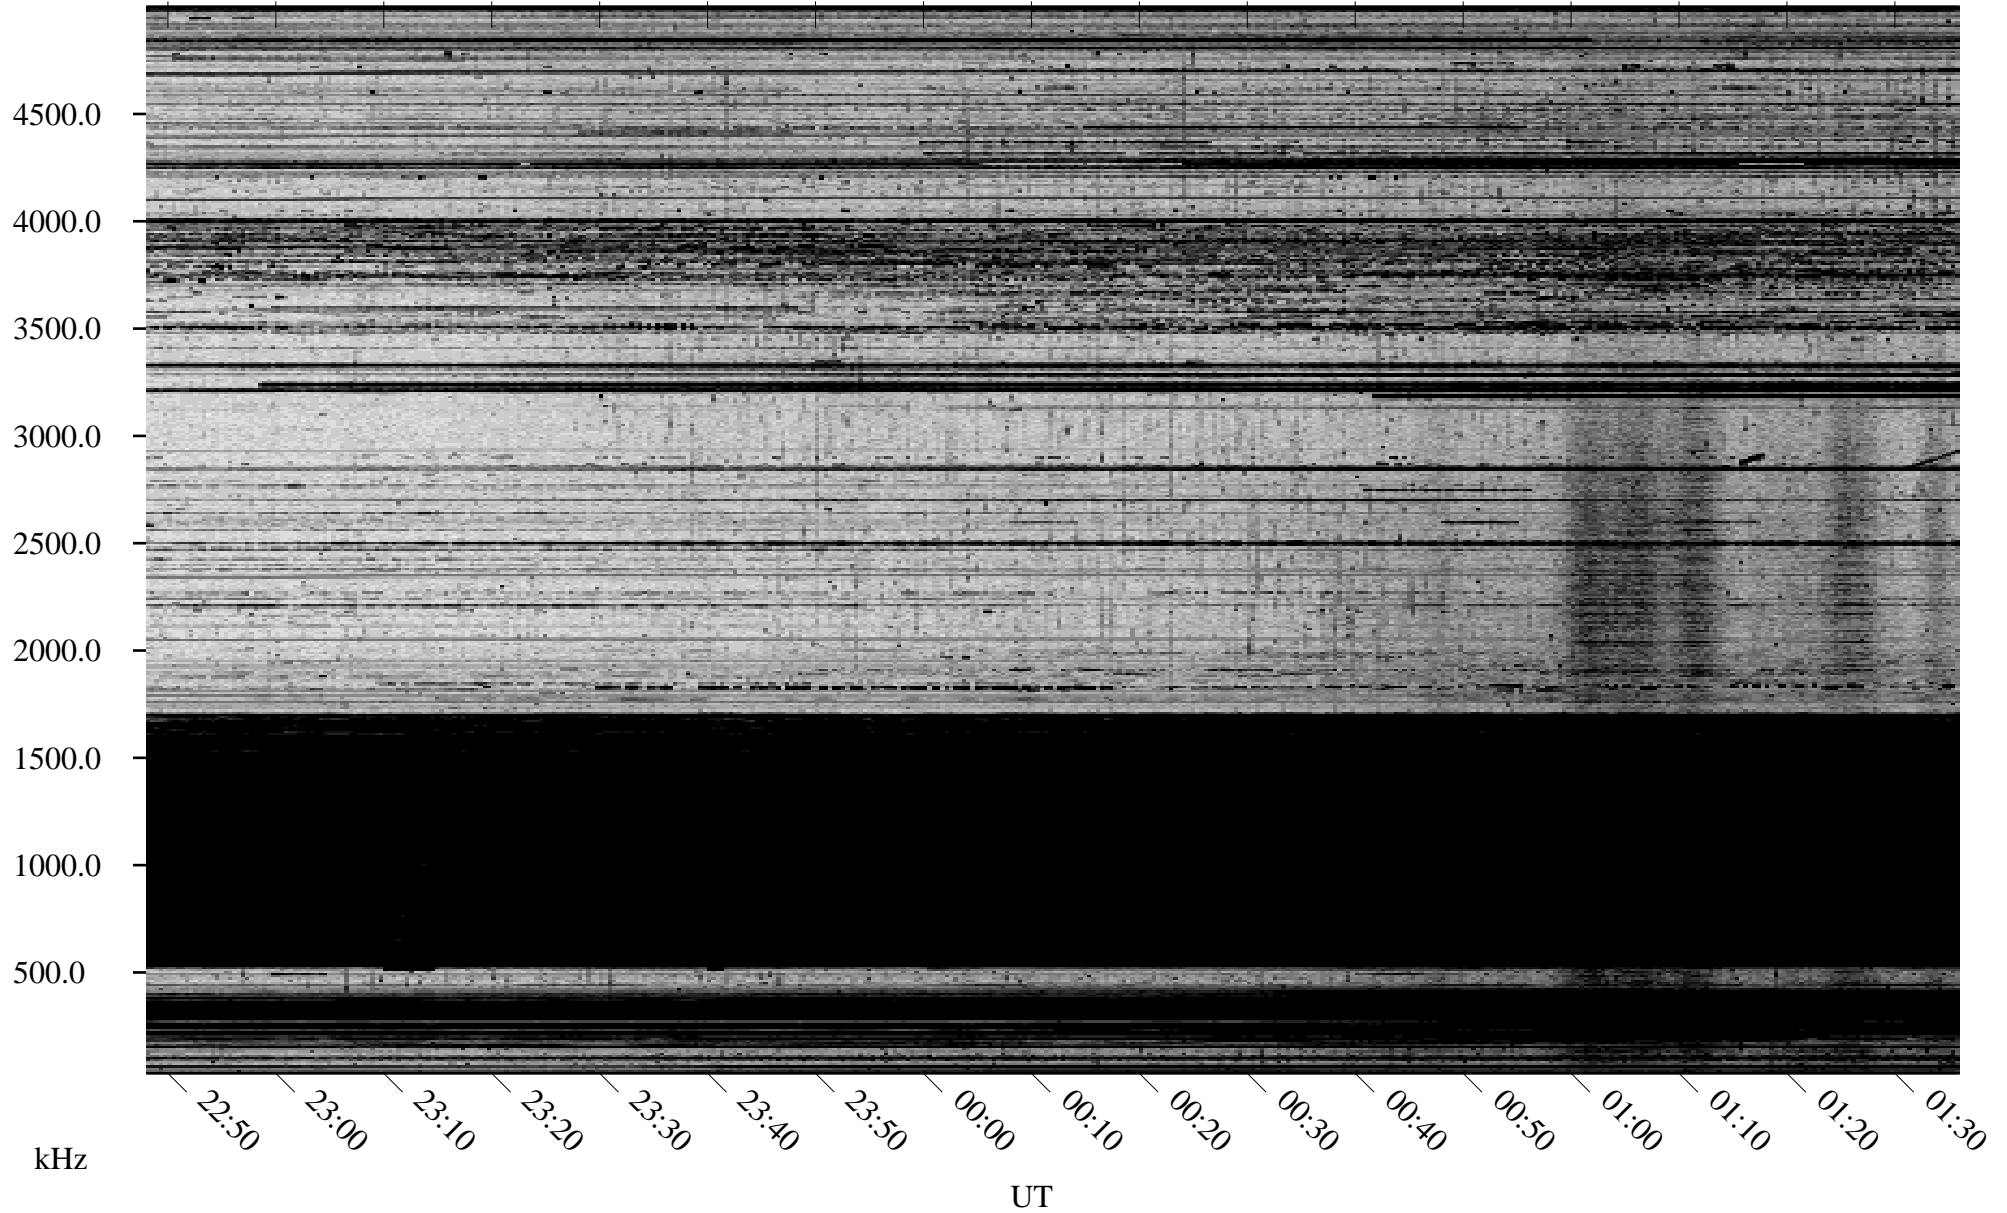

# 11/16/2009 Churchill, Manitoba

Linear Scale    Black = 161    White = 15

ch09320l.r00SUm max\_12

Page 1

# 11/16/2009 Churchill, Manitoba

Linear Scale    Black = 161    White = 15

ch09320l.r00SUm max\_12

Page 2

# 11/17/2009 Churchill, Manitoba

Linear Scale    Black = 161    White = 15

ch09320l.r00SUm max\_12

Page 3

# 11/17/2009 Churchill, Manitoba

Linear Scale    Black = 161    White = 15

ch09320l.r00SUm max\_12

Page 4