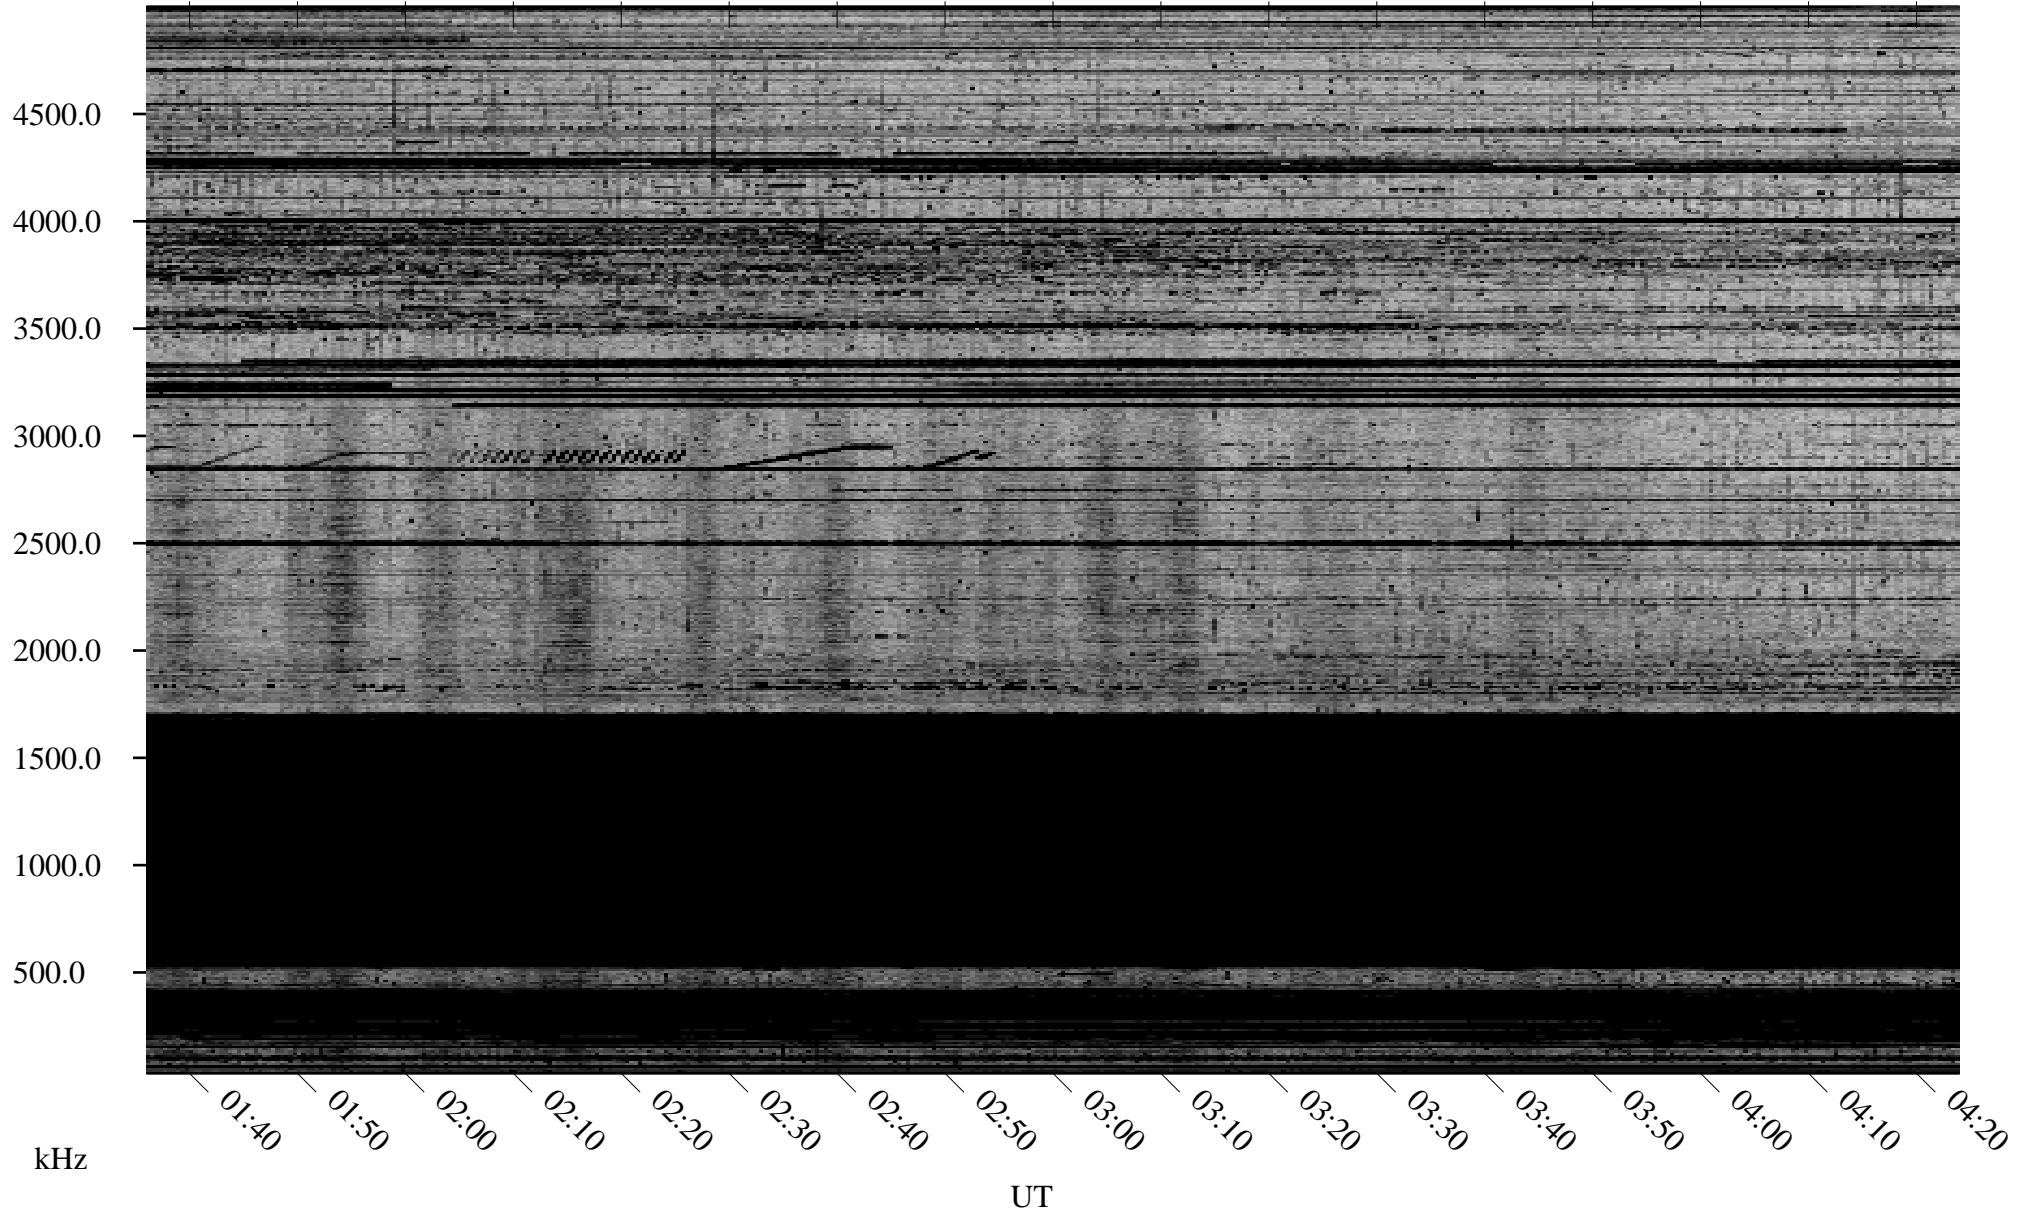

# 11/16/2009 Churchill, Manitoba

Linear Scale    Black = 161    White = 15

ch09320l.r00SUm max\_12

Page 1

# 11/16/2009 Churchill, Manitoba

Linear Scale    Black = 161    White = 15

ch09320l.r00SUm max\_12

Page 2

# 11/17/2009 Churchill, Manitoba

Linear Scale    Black = 161    White = 15

ch09320l.r00SUm max\_12

Page 3

# 11/17/2009 Churchill, Manitoba

Linear Scale    Black = 161    White = 15

ch09320l.r00SUm max\_12

Page 4