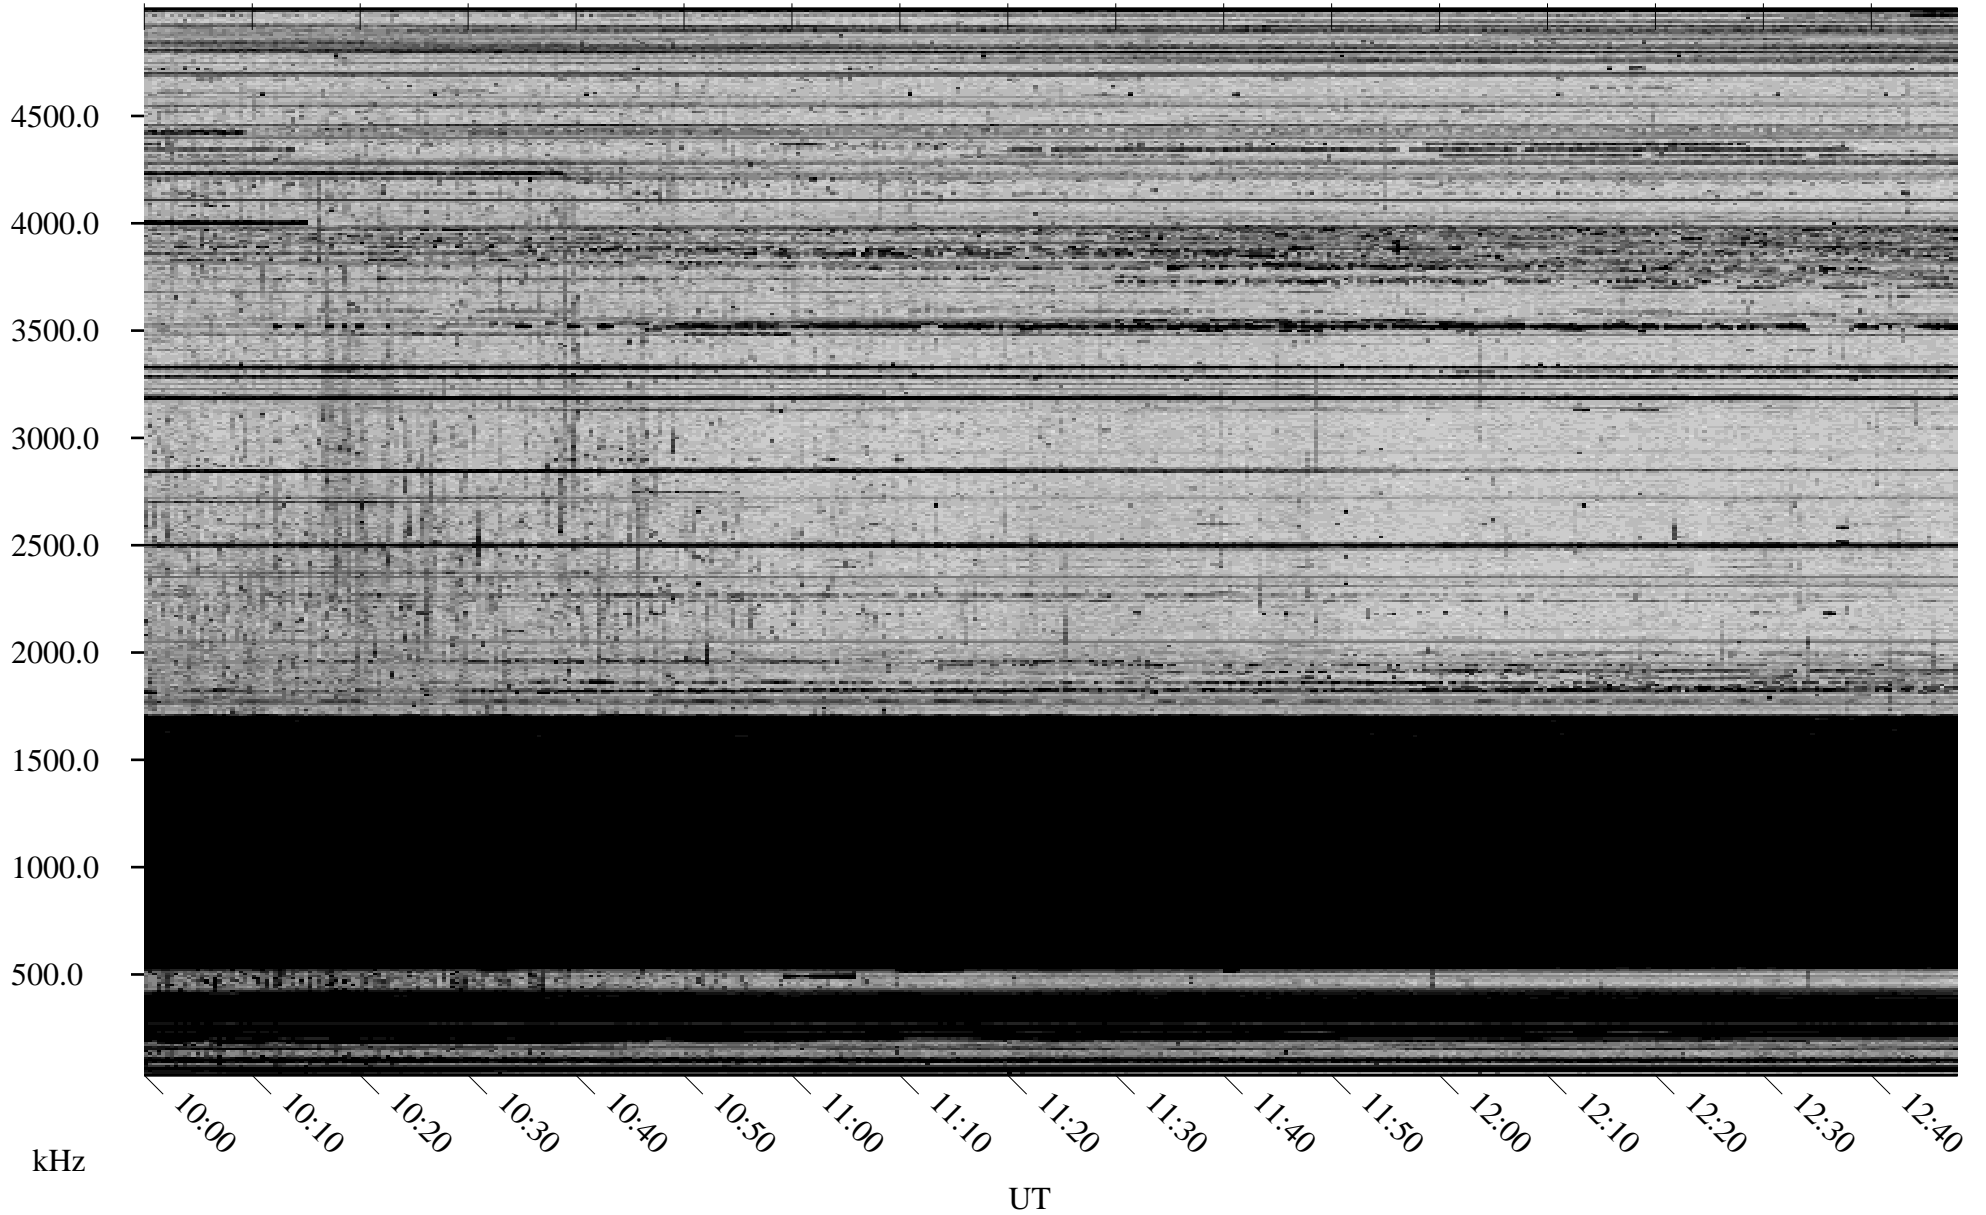

# 11/17/2009 Churchill, Manitoba

Linear Scale    Black = 161    White = 15

ch09320l.r00SUm max\_12

Page 5

# 11/17/2009 Churchill, Manitoba

Linear Scale    Black = 161    White = 15

ch09320l.r00SUm max\_12

Page 6