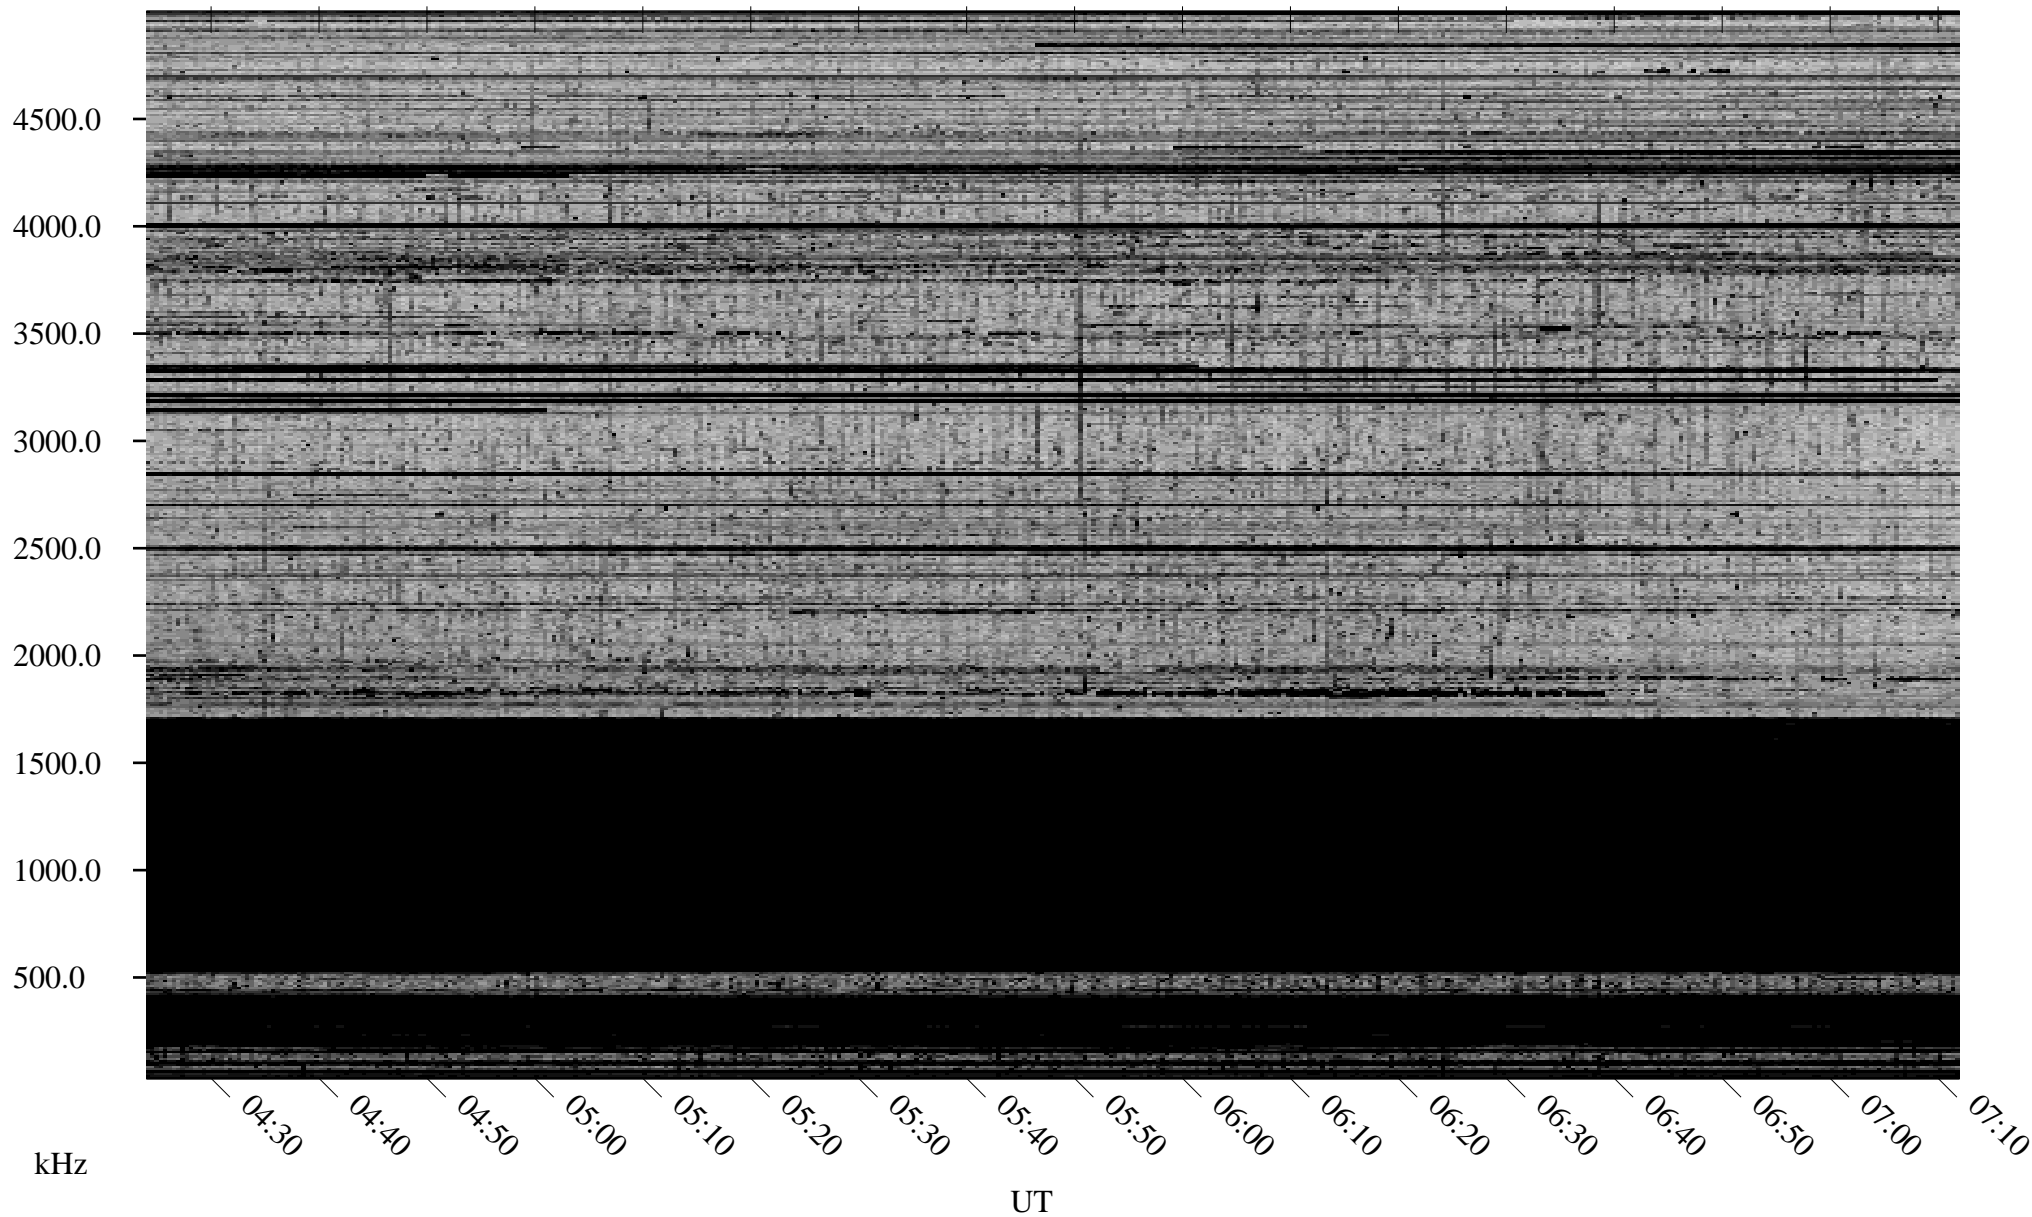

# 11/16/2009 Churchill, Manitoba

Linear Scale    Black = 161    White = 15

ch09320l.r00SUm max\_12

Page 1

# 11/16/2009 Churchill, Manitoba

Linear Scale    Black = 161    White = 15

ch09320l.r00SUm max\_12

Page 2

# 11/17/2009 Churchill, Manitoba

Linear Scale    Black = 161    White = 15

ch09320l.r00SUm max\_12

Page 3

# 11/17/2009 Churchill, Manitoba

Linear Scale    Black = 161    White = 15

ch09320l.r00SUm max\_12

Page 4