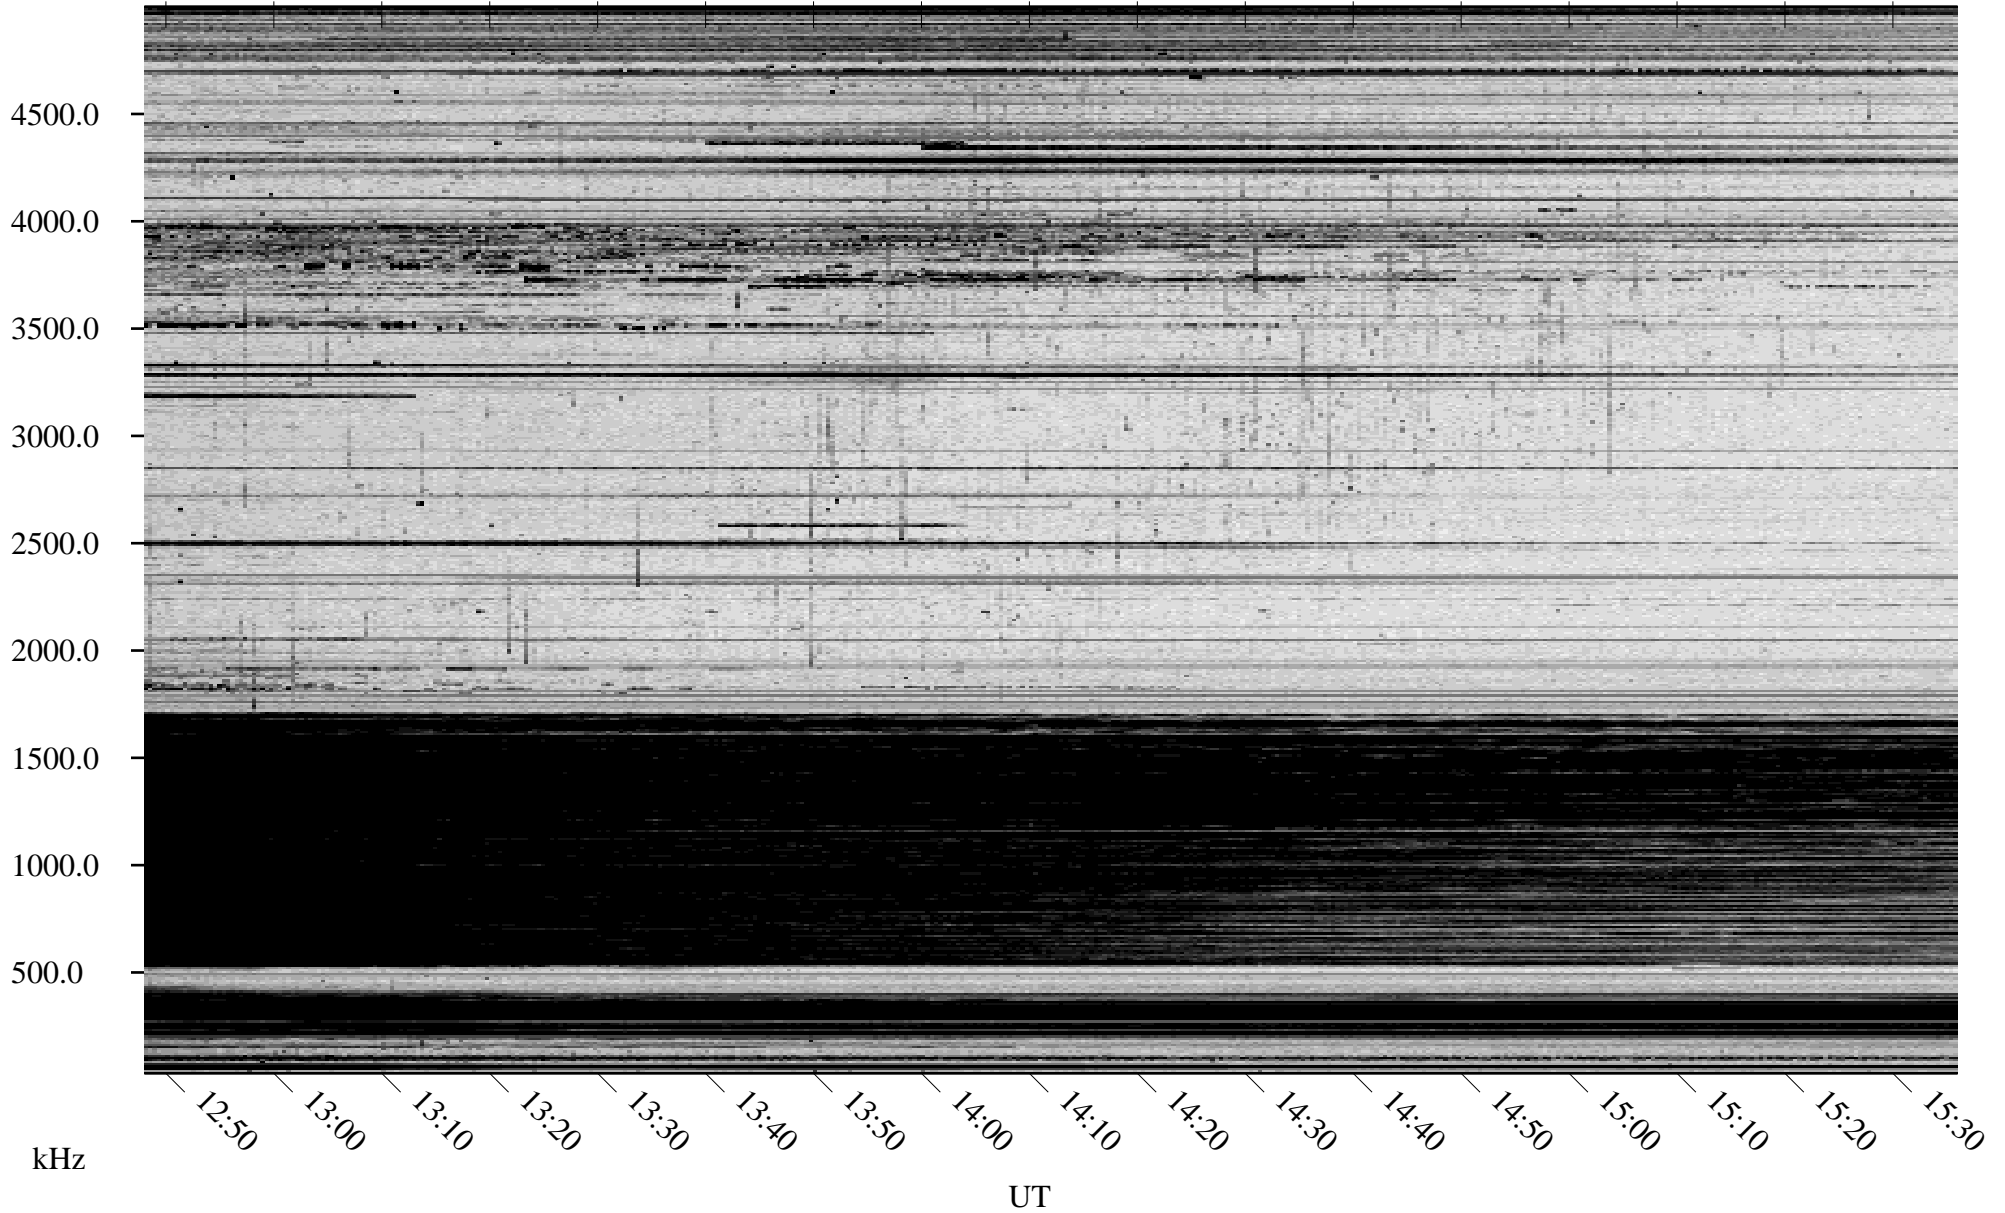

# 11/17/2009 Churchill, Manitoba

Linear Scale    Black = 161    White = 15

ch09320l.r00SUm max\_12

Page 5

# 11/17/2009 Churchill, Manitoba

Linear Scale    Black = 161    White = 15

ch09320l.r00SUm max\_12

Page 6

# 11/17/2009 Churchill, Manitoba

Linear Scale    Black = 161    White = 15

ch09320l.r00SUm max\_12

Page 7

# 11/17/2009 Churchill, Manitoba

Linear Scale    Black = 161    White = 15

ch09320l.r00SUm max\_12