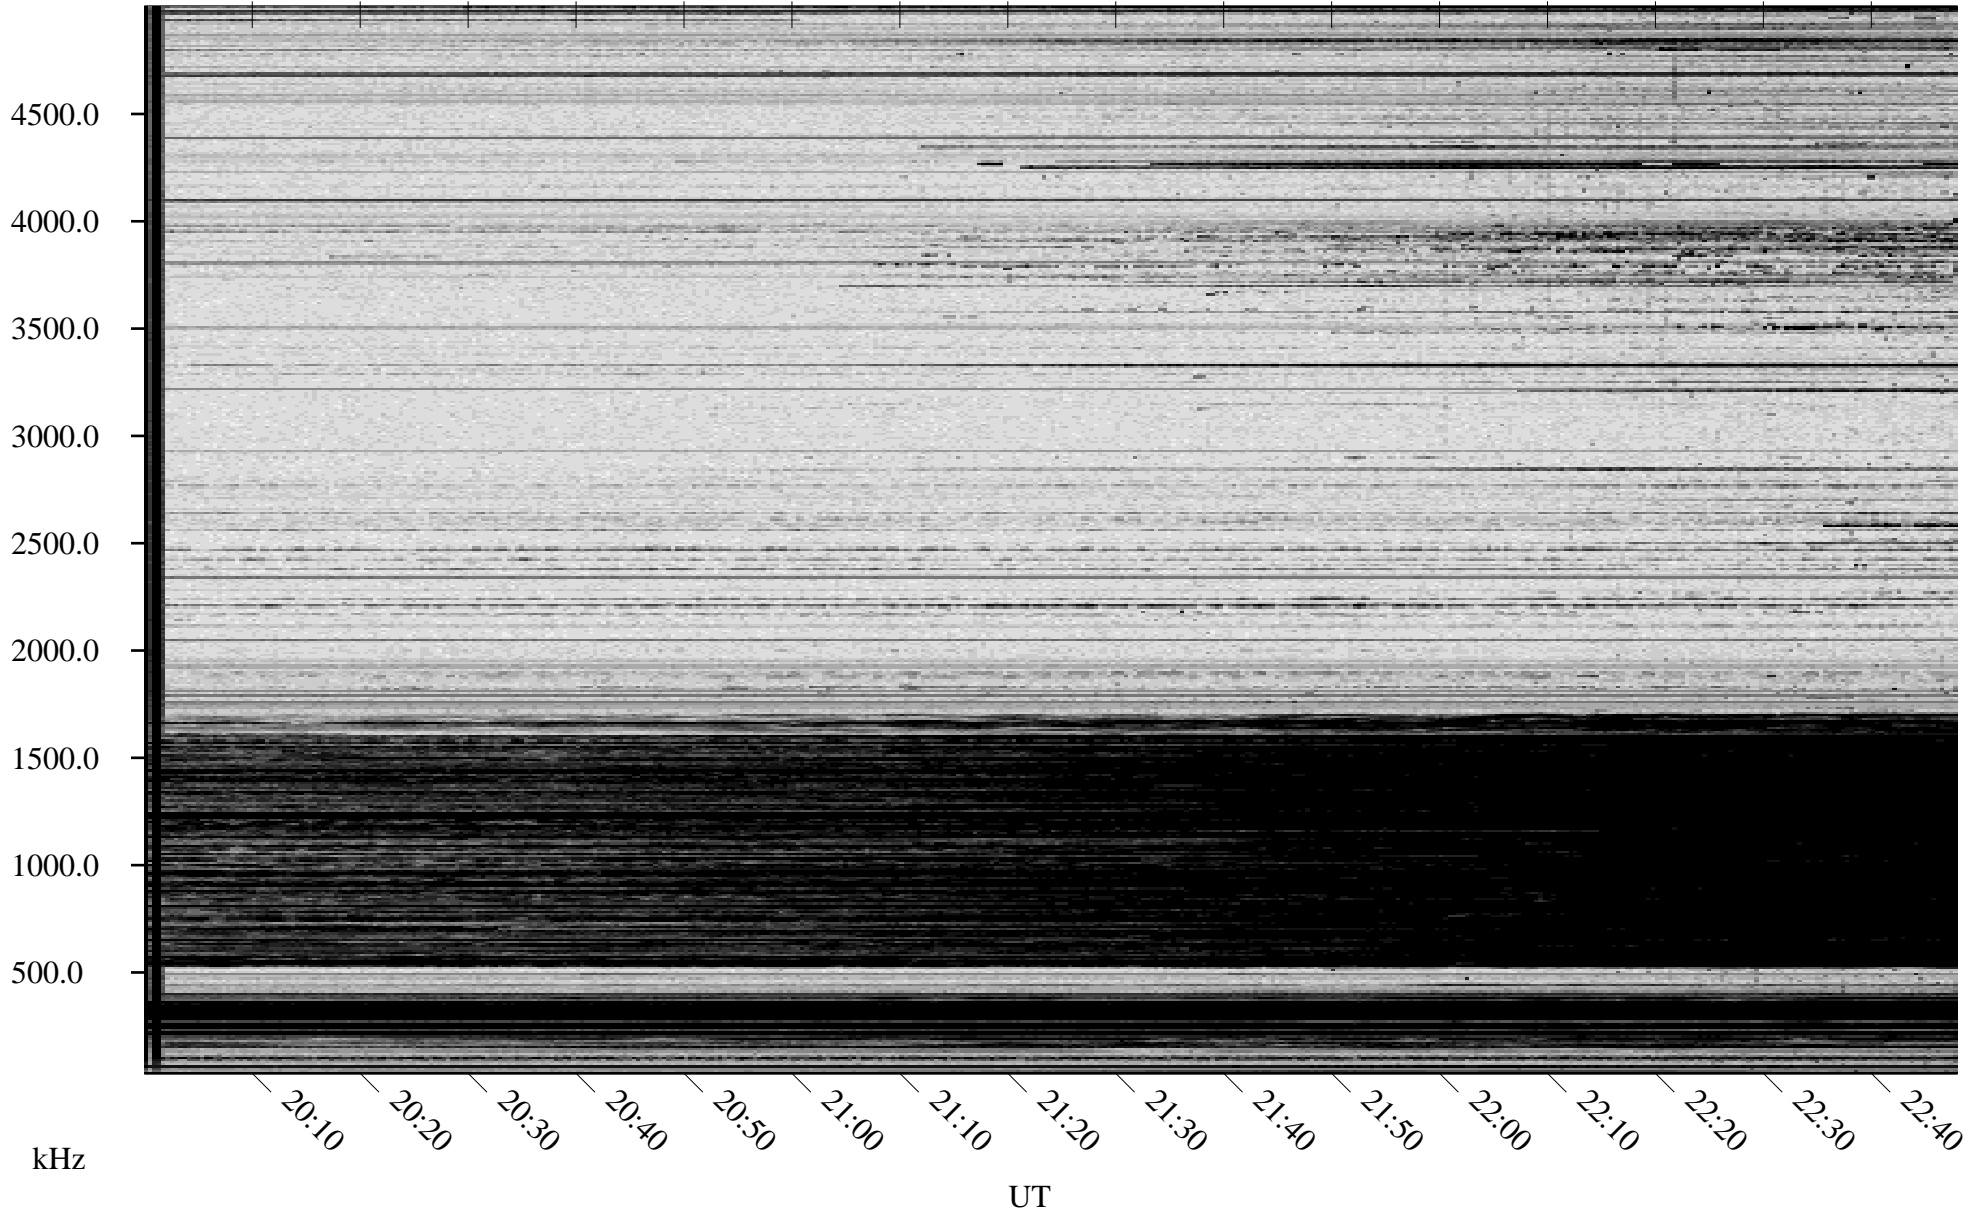

# 11/16/2009 Churchill, Manitoba

Linear Scale    Black = 161    White = 15

ch09320l.r00SUm max\_12

Page 1

# 11/16/2009 Churchill, Manitoba

Linear Scale    Black = 161    White = 15

ch09320l.r00SUm max\_12

Page 2

# 11/17/2009 Churchill, Manitoba

Linear Scale    Black = 161    White = 15

ch09320l.r00SUm max\_12

Page 3

# 11/17/2009 Churchill, Manitoba

Linear Scale    Black = 161    White = 15

ch09320l.r00SUm max\_12

Page 4