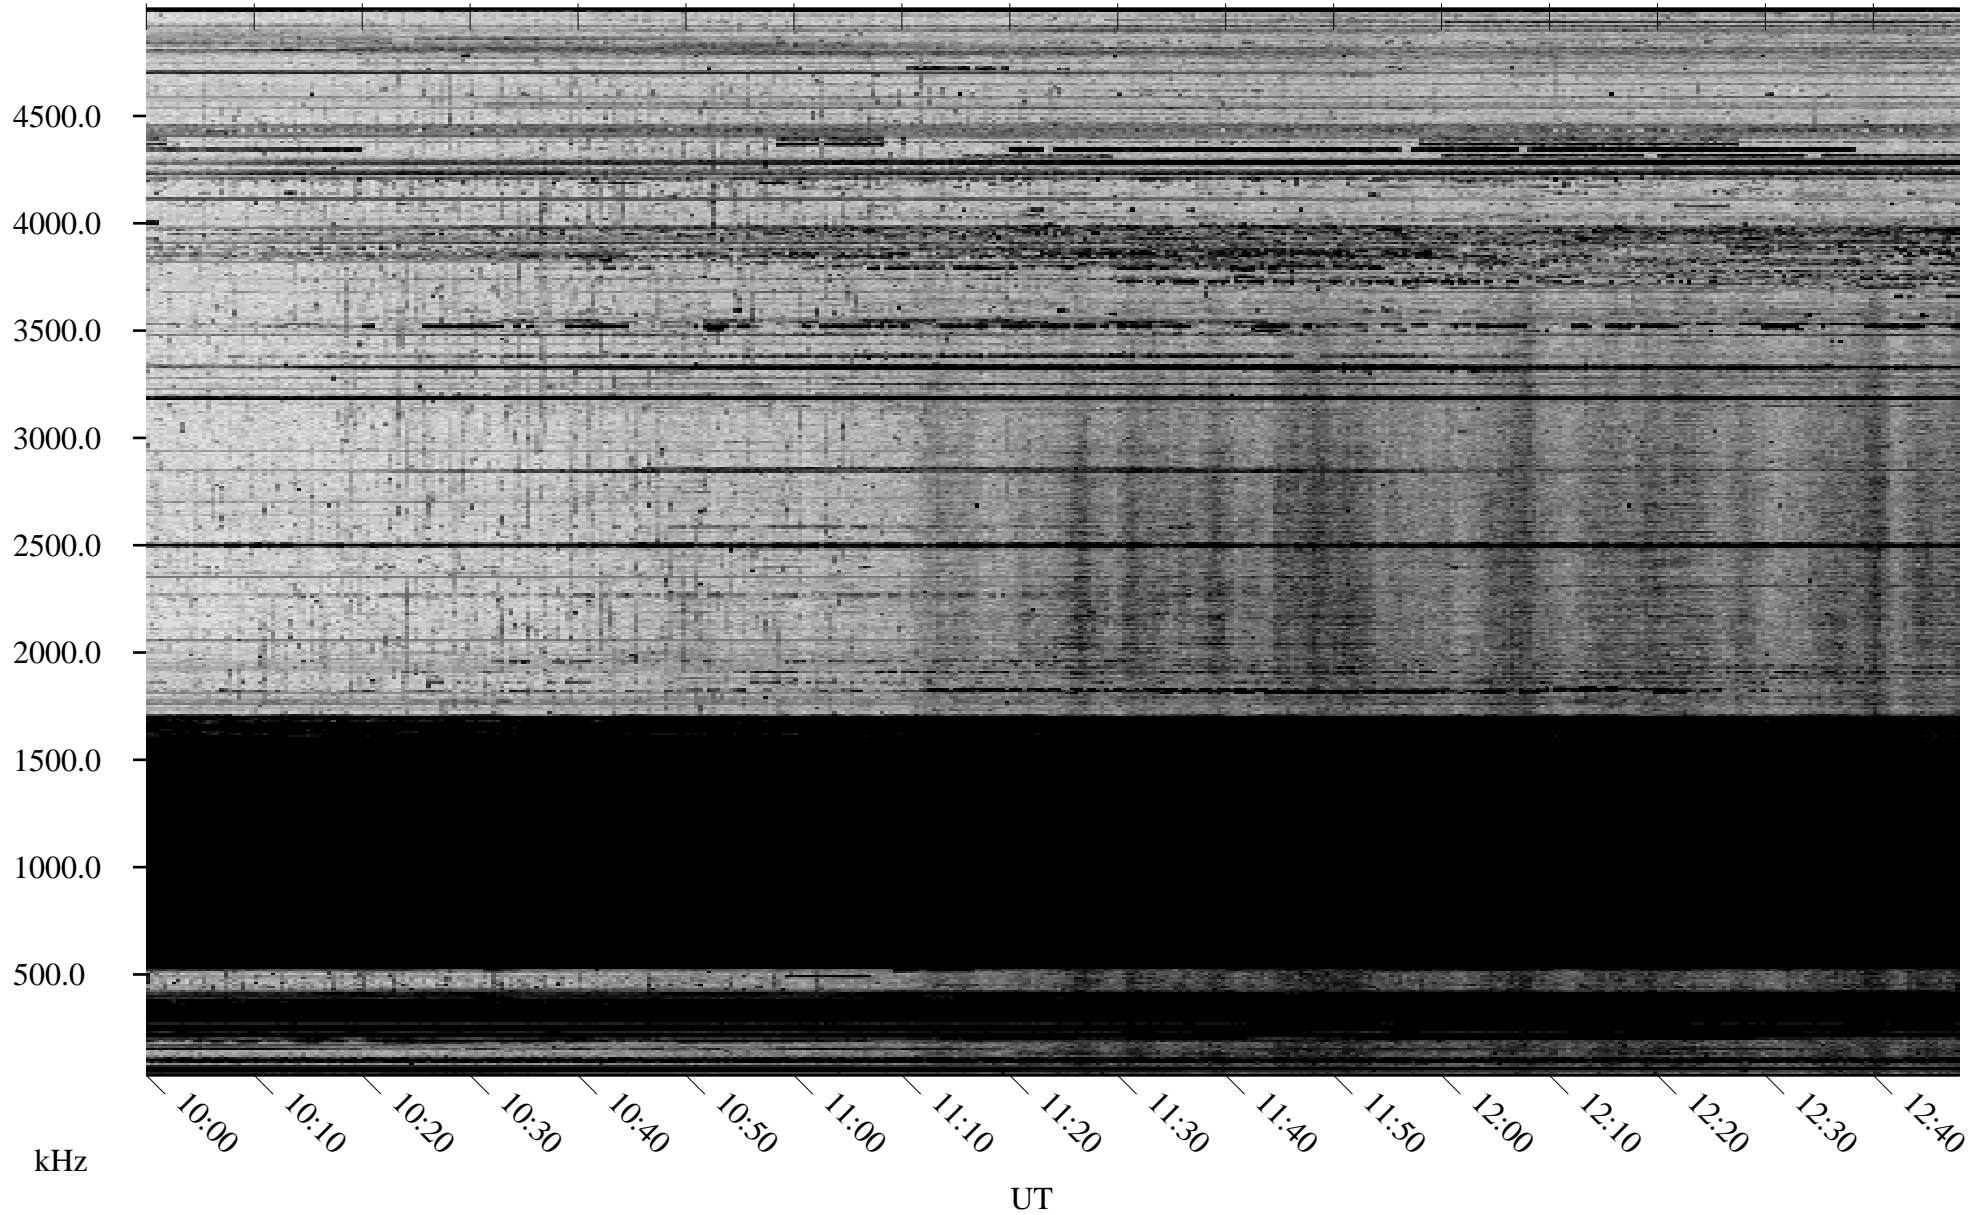

11/18/2009 Churchill, Manitoba

Linear Scale Black = 161 White = 15

ch093211.r00SUm max_12

Page 3

11/18/2009 Churchill, Manitoba

Linear Scale Black = 161 White = 15

ch093211.r00SUm max_12

Page 4

11/18/2009 Churchill, Manitoba

Linear Scale Black = 161 White = 15

ch093211.r00SUm max_12

Page 5

11/18/2009 Churchill, Manitoba

Linear Scale Black = 161 White = 15

ch093211.r00SUm max_12

Page 6

11/18/2009 Churchill, Manitoba

Linear Scale Black = 161 White = 15

ch093211.r00SUm max_12

Page 7

11/18/2009 Churchill, Manitoba

Linear Scale Black = 161 White = 15

ch093211.r00SUm max_12

Page 8