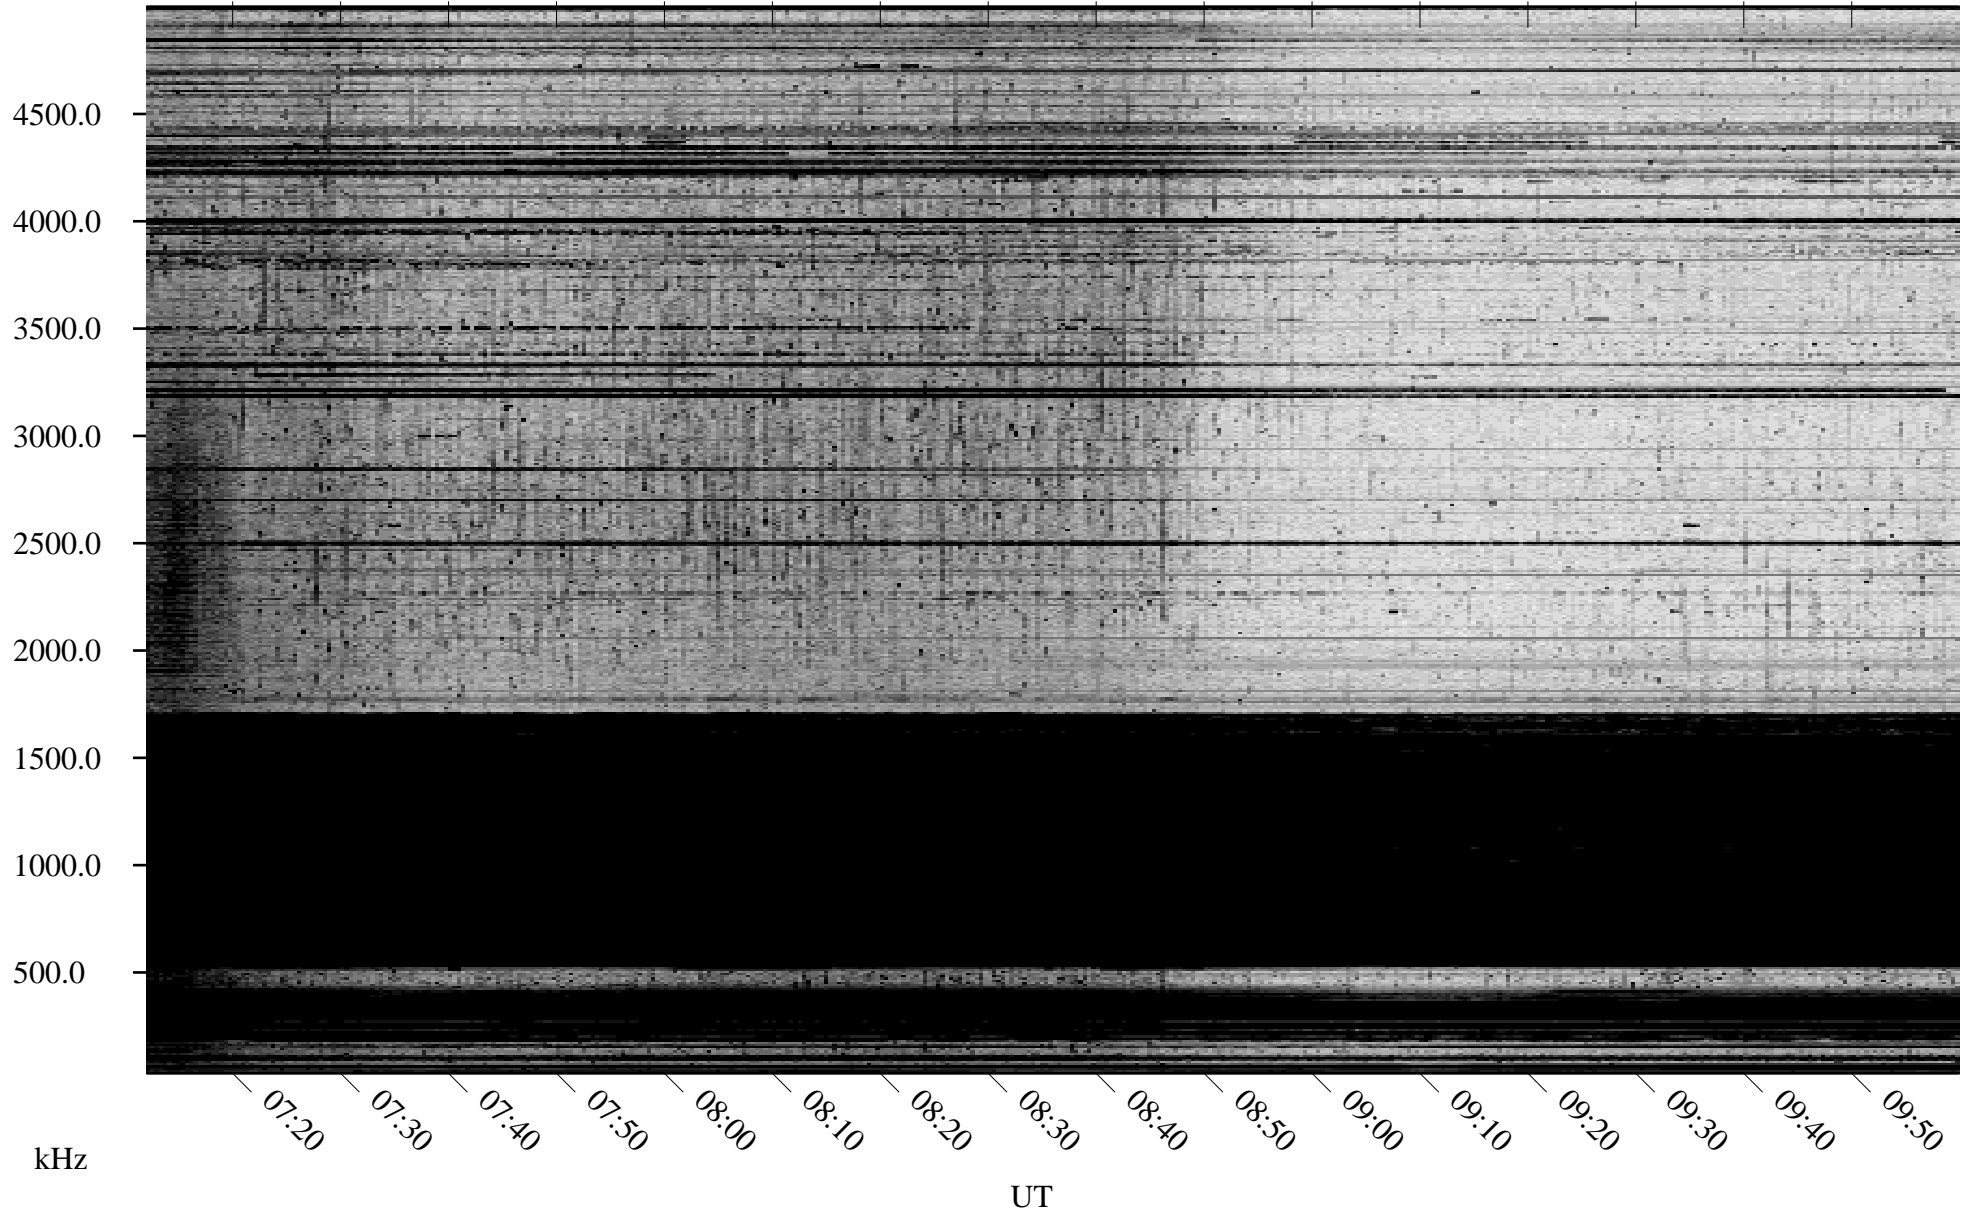

11/17/2009 Churchill, Manitoba

Linear Scale Black = 161 White = 15

ch093211.r00SUm max_12

Page 1

11/17/2009 Churchill, Manitoba

Linear Scale Black = 161 White = 15

ch093211.r00SUm max_12

Page 2

11/18/2009 Churchill, Manitoba

Linear Scale Black = 161 White = 15

ch093211.r00SUm max_12

Page 3

11/18/2009 Churchill, Manitoba

Linear Scale Black = 161 White = 15

ch093211.r00SUm max_12

Page 4

11/18/2009 Churchill, Manitoba

Linear Scale Black = 161 White = 15

ch093211.r00SUm max_12

Page 5

11/18/2009 Churchill, Manitoba

Linear Scale Black = 161 White = 15

ch093211.r00SUm max_12

Page 6

11/18/2009 Churchill, Manitoba

Linear Scale Black = 161 White = 15

ch093211.r00SUm max_12

Page 7

11/18/2009 Churchill, Manitoba

Linear Scale Black = 161 White = 15

ch093211.r00SUm max_12

Page 8