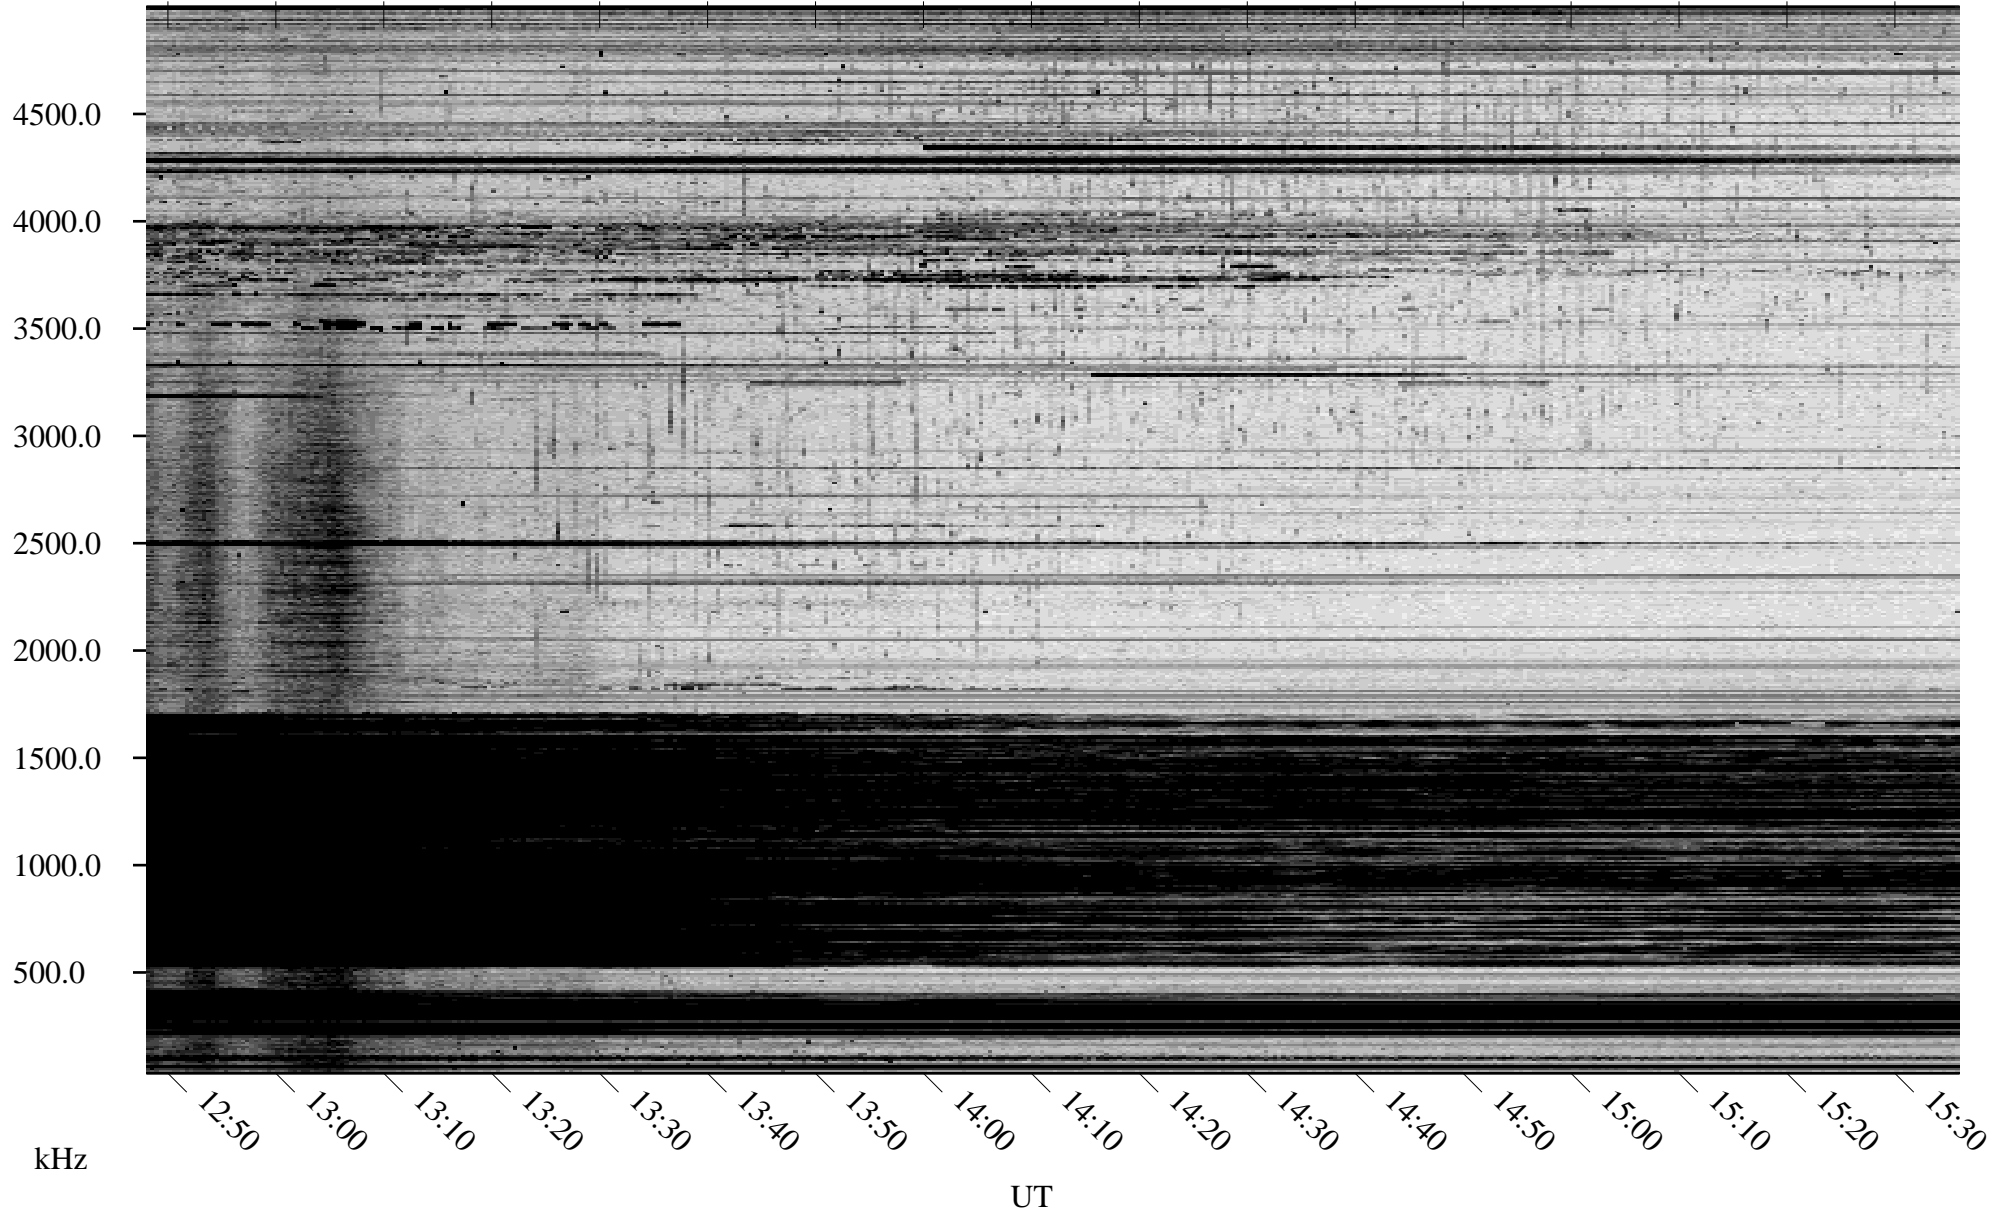

11/17/2009 Churchill, Manitoba

Linear Scale Black = 161 White = 15

ch093211.r00SUm max_12

Page 1

11/17/2009 Churchill, Manitoba

Linear Scale Black = 161 White = 15

ch093211.r00SUm max_12

Page 2

11/18/2009 Churchill, Manitoba

Linear Scale Black = 161 White = 15

ch093211.r00SUm max_12

Page 3

11/18/2009 Churchill, Manitoba

Linear Scale Black = 161 White = 15

ch093211.r00SUm max_12

Page 4

11/18/2009 Churchill, Manitoba

Linear Scale Black = 161 White = 15

ch093211.r00SUm max_12

Page 5

11/18/2009 Churchill, Manitoba

Linear Scale Black = 161 White = 15

ch093211.r00SUm max_12

Page 6

11/18/2009 Churchill, Manitoba

Linear Scale Black = 161 White = 15

ch093211.r00SUm max_12

Page 7

11/18/2009 Churchill, Manitoba

Linear Scale Black = 161 White = 15

ch093211.r00SUm max_12

Page 8