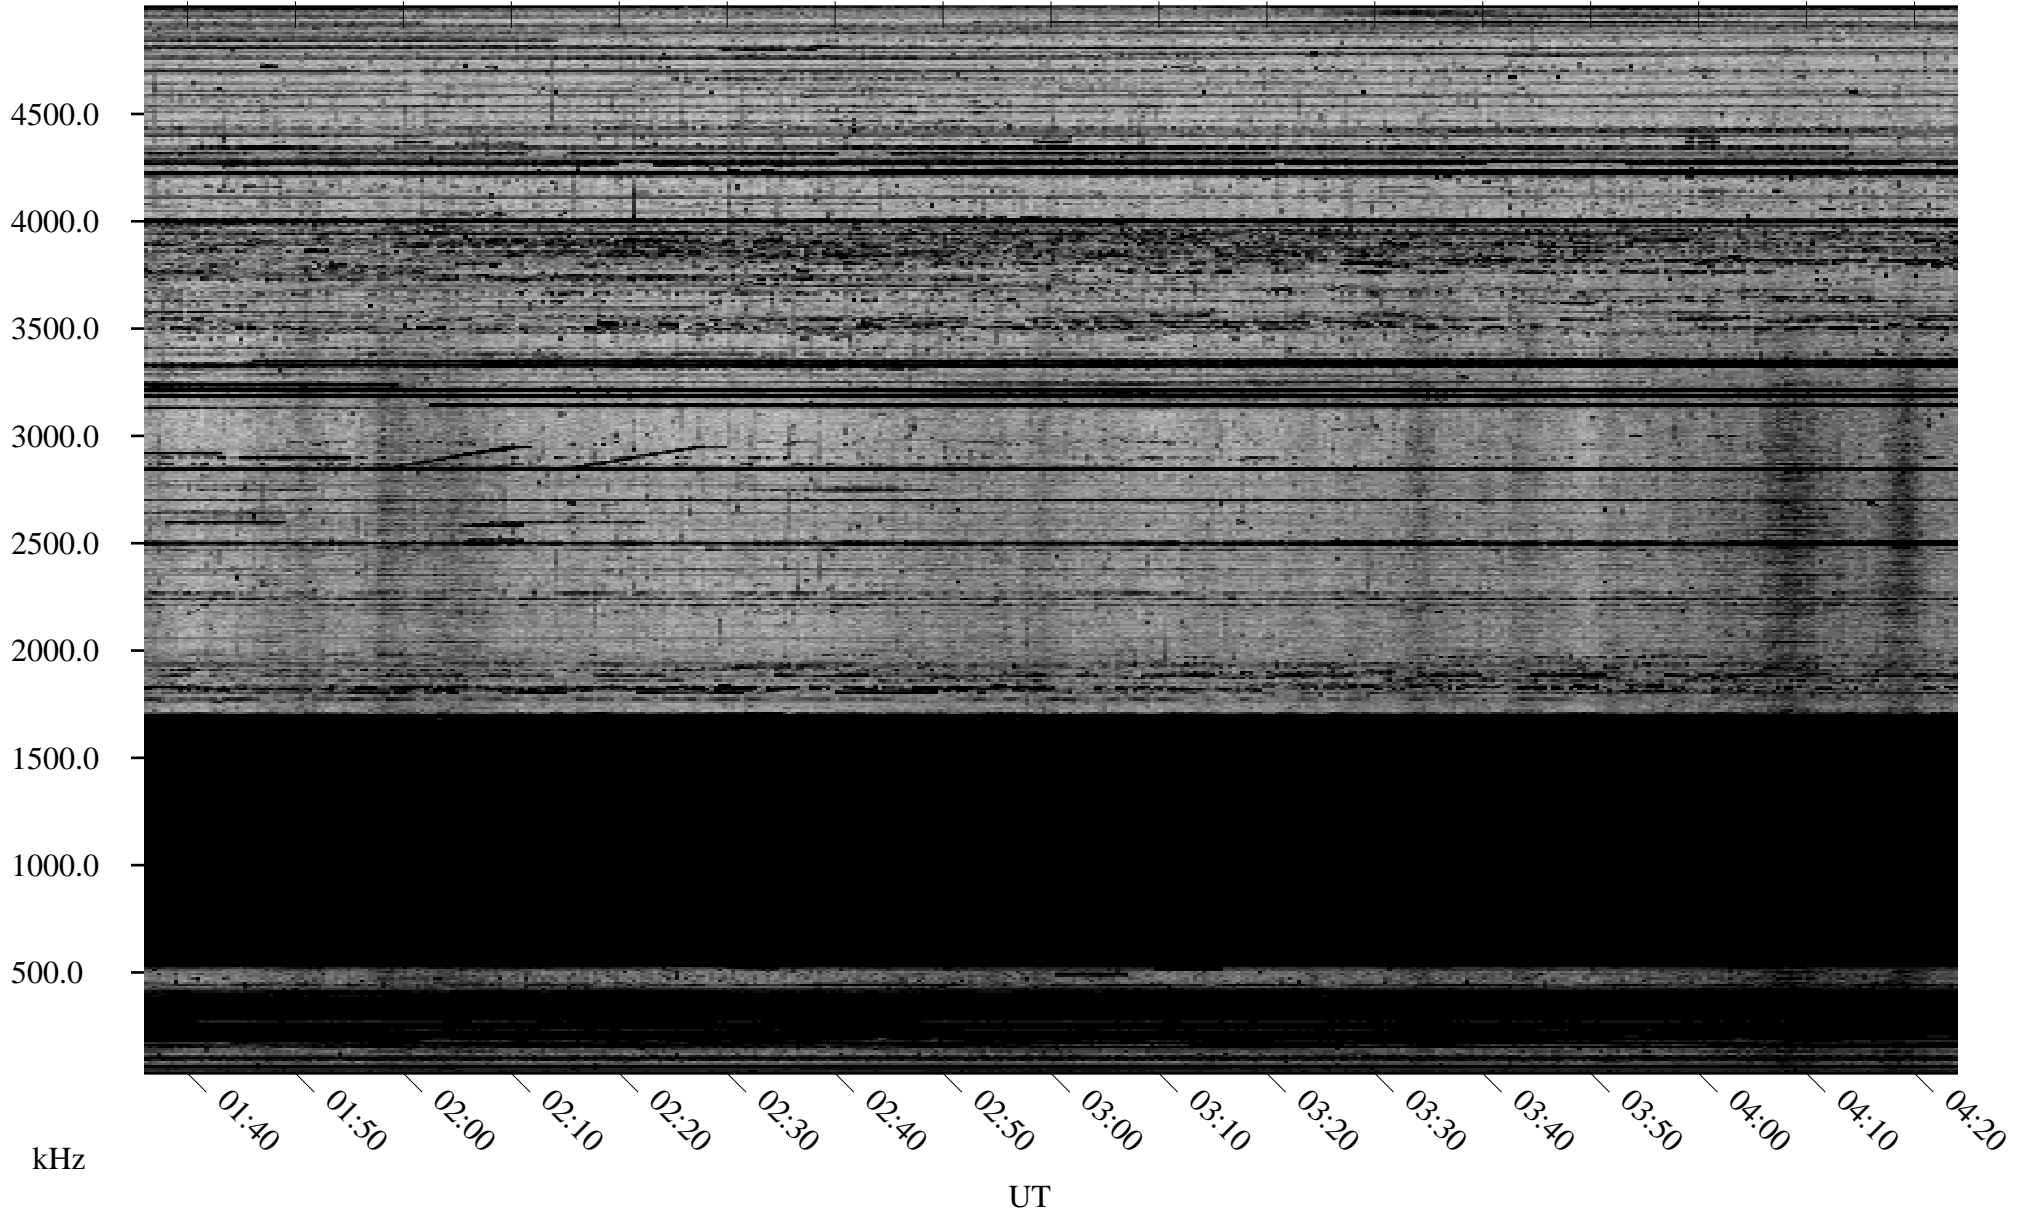

11/17/2009 Churchill, Manitoba

Linear Scale Black = 161 White = 15

ch093211.r00SUm max_12

Page 1

11/17/2009 Churchill, Manitoba

Linear Scale Black = 161 White = 15

ch093211.r00SUm max_12

Page 2

11/18/2009 Churchill, Manitoba

Linear Scale Black = 161 White = 15

ch093211.r00SUm max_12

Page 3

11/18/2009 Churchill, Manitoba

Linear Scale Black = 161 White = 15

ch093211.r00SUm max_12

Page 4

11/18/2009 Churchill, Manitoba

Linear Scale Black = 161 White = 15

ch093211.r00SUm max_12

Page 5

11/18/2009 Churchill, Manitoba

Linear Scale Black = 161 White = 15

ch093211.r00SUm max_12

Page 6

11/18/2009 Churchill, Manitoba

Linear Scale Black = 161 White = 15

ch093211.r00SUm max_12

Page 7

11/18/2009 Churchill, Manitoba

Linear Scale Black = 161 White = 15

ch093211.r00SUm max_12

Page 8