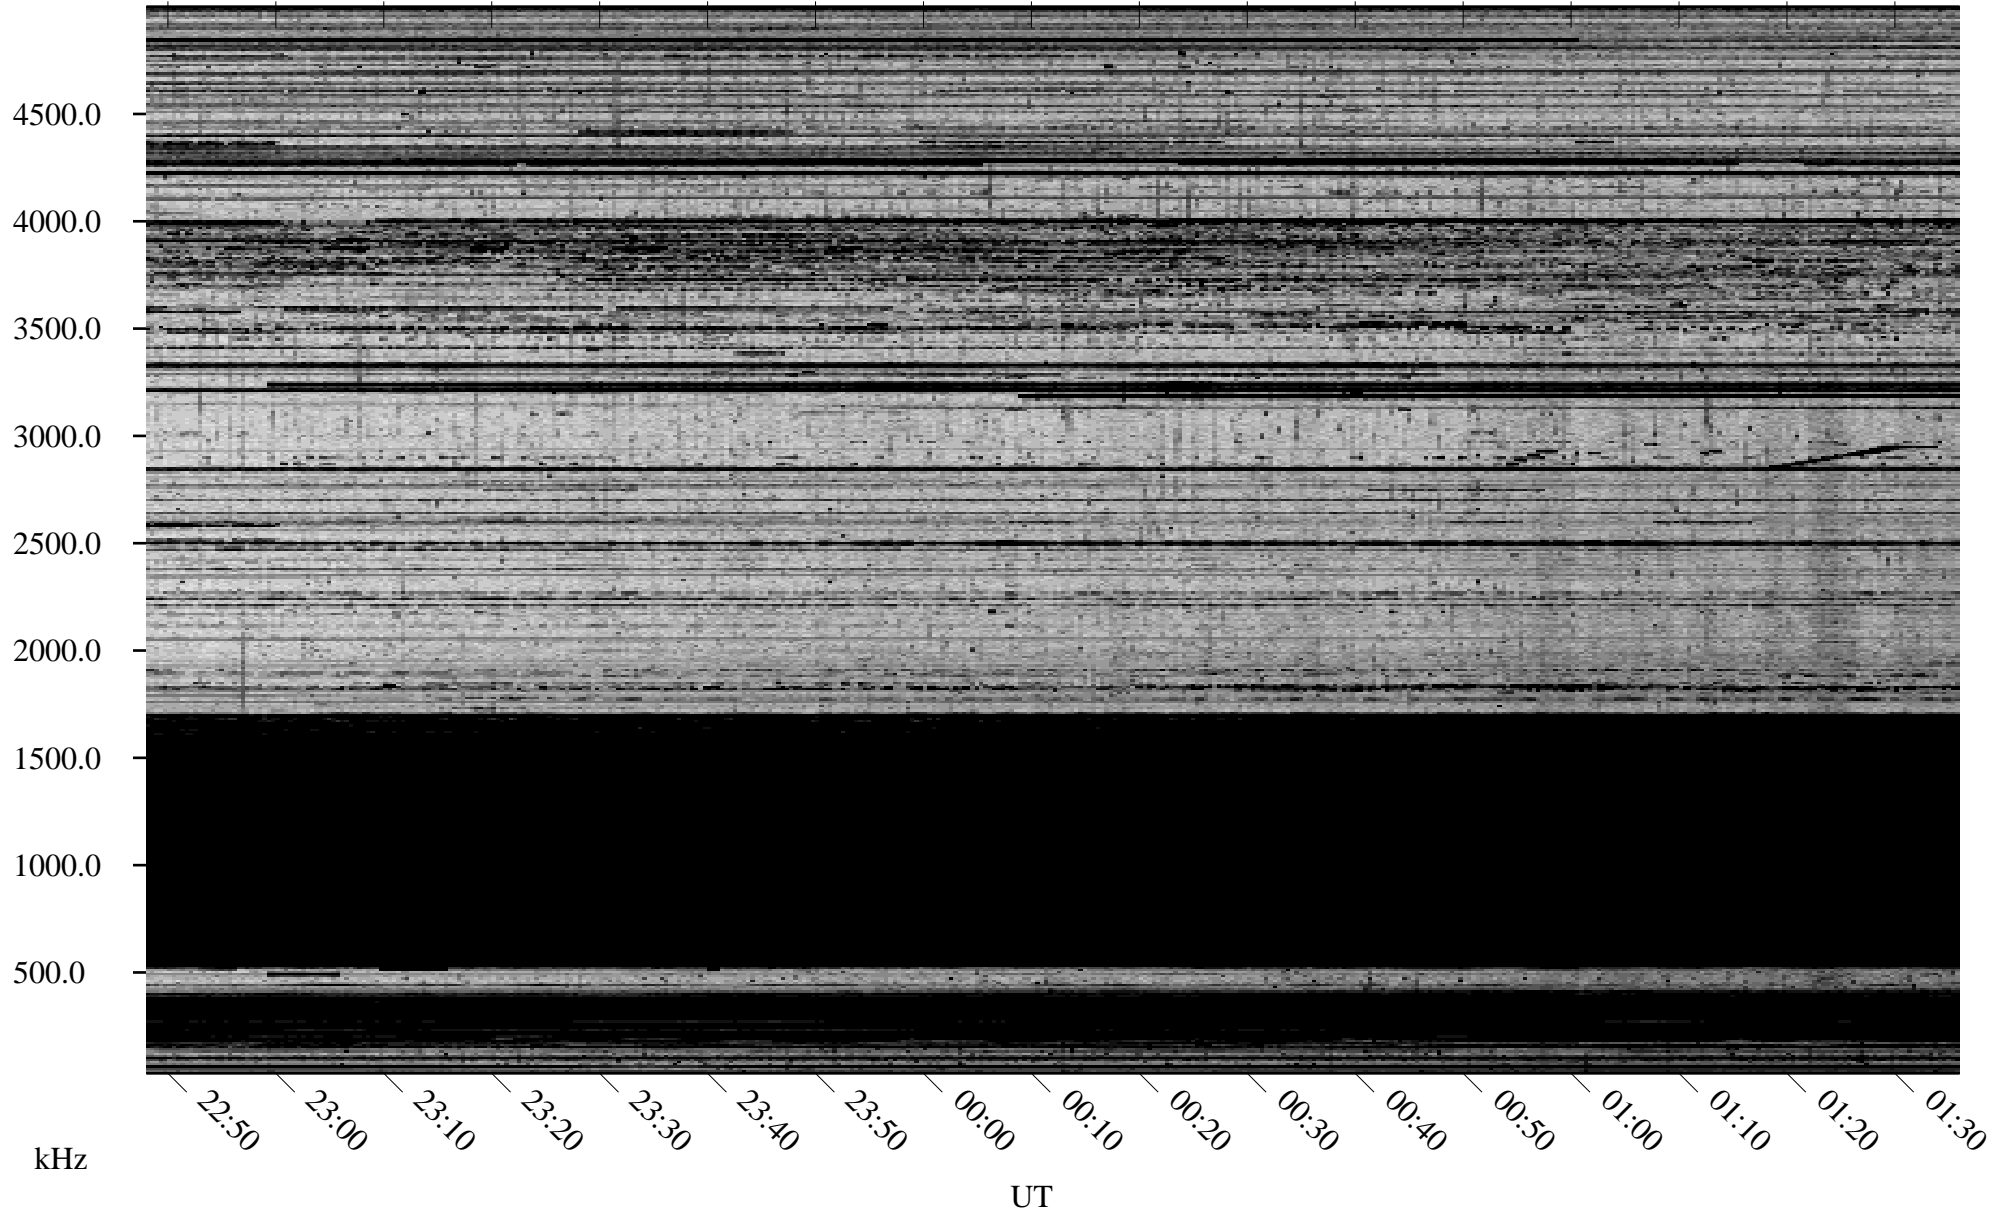

11/17/2009 Churchill, Manitoba

Linear Scale Black = 161 White = 15

ch093211.r00SUm max_12

Page 1

11/17/2009 Churchill, Manitoba

Linear Scale Black = 161 White = 15

ch093211.r00SUm max_12

Page 2

11/18/2009 Churchill, Manitoba

Linear Scale Black = 161 White = 15

ch093211.r00SUm max_12

Page 3

11/18/2009 Churchill, Manitoba

Linear Scale Black = 161 White = 15

ch093211.r00SUm max_12

Page 4

11/18/2009 Churchill, Manitoba

Linear Scale Black = 161 White = 15

ch093211.r00SUm max_12

Page 5

11/18/2009 Churchill, Manitoba

Linear Scale Black = 161 White = 15

ch093211.r00SUm max_12

Page 6

11/18/2009 Churchill, Manitoba

Linear Scale Black = 161 White = 15

ch093211.r00SUm max_12

Page 7

11/18/2009 Churchill, Manitoba

Linear Scale Black = 161 White = 15

ch093211.r00SUm max_12

Page 8