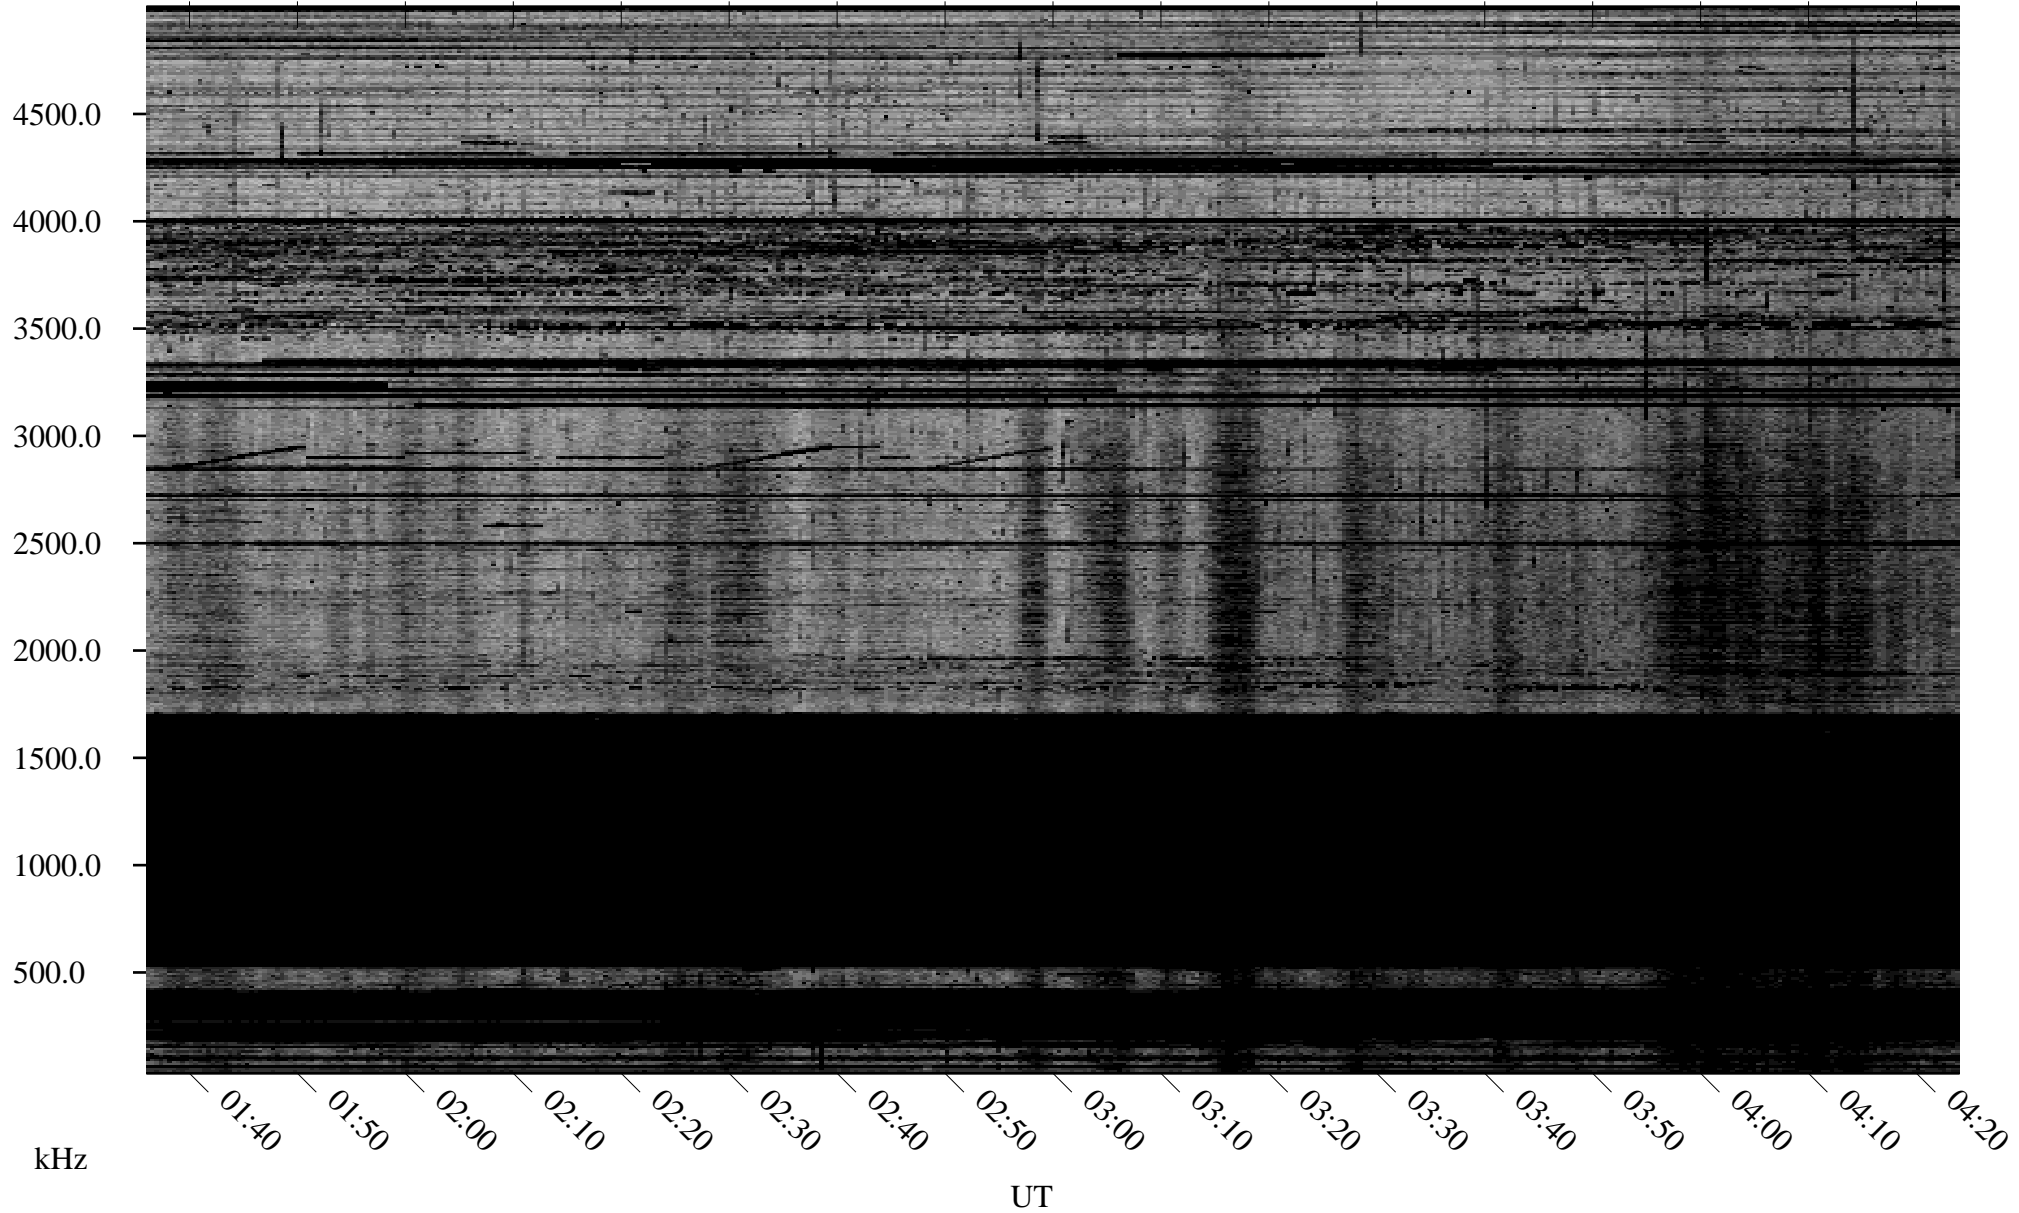

# 11/18/2009 Churchill, Manitoba

Linear Scale    Black = 161    White = 15

ch09322l.r00SUm max\_12

Page 1

# 11/18/2009 Churchill, Manitoba

Linear Scale    Black = 161    White = 15

ch09322l.r00SUm max\_12

Page 2

# 11/19/2009 Churchill, Manitoba

Linear Scale    Black = 161    White = 15

ch09322l.r00SUm max\_12

Page 3

# 11/19/2009 Churchill, Manitoba

Linear Scale    Black = 161    White = 15

ch09322l.r00SUm max\_12

Page 4