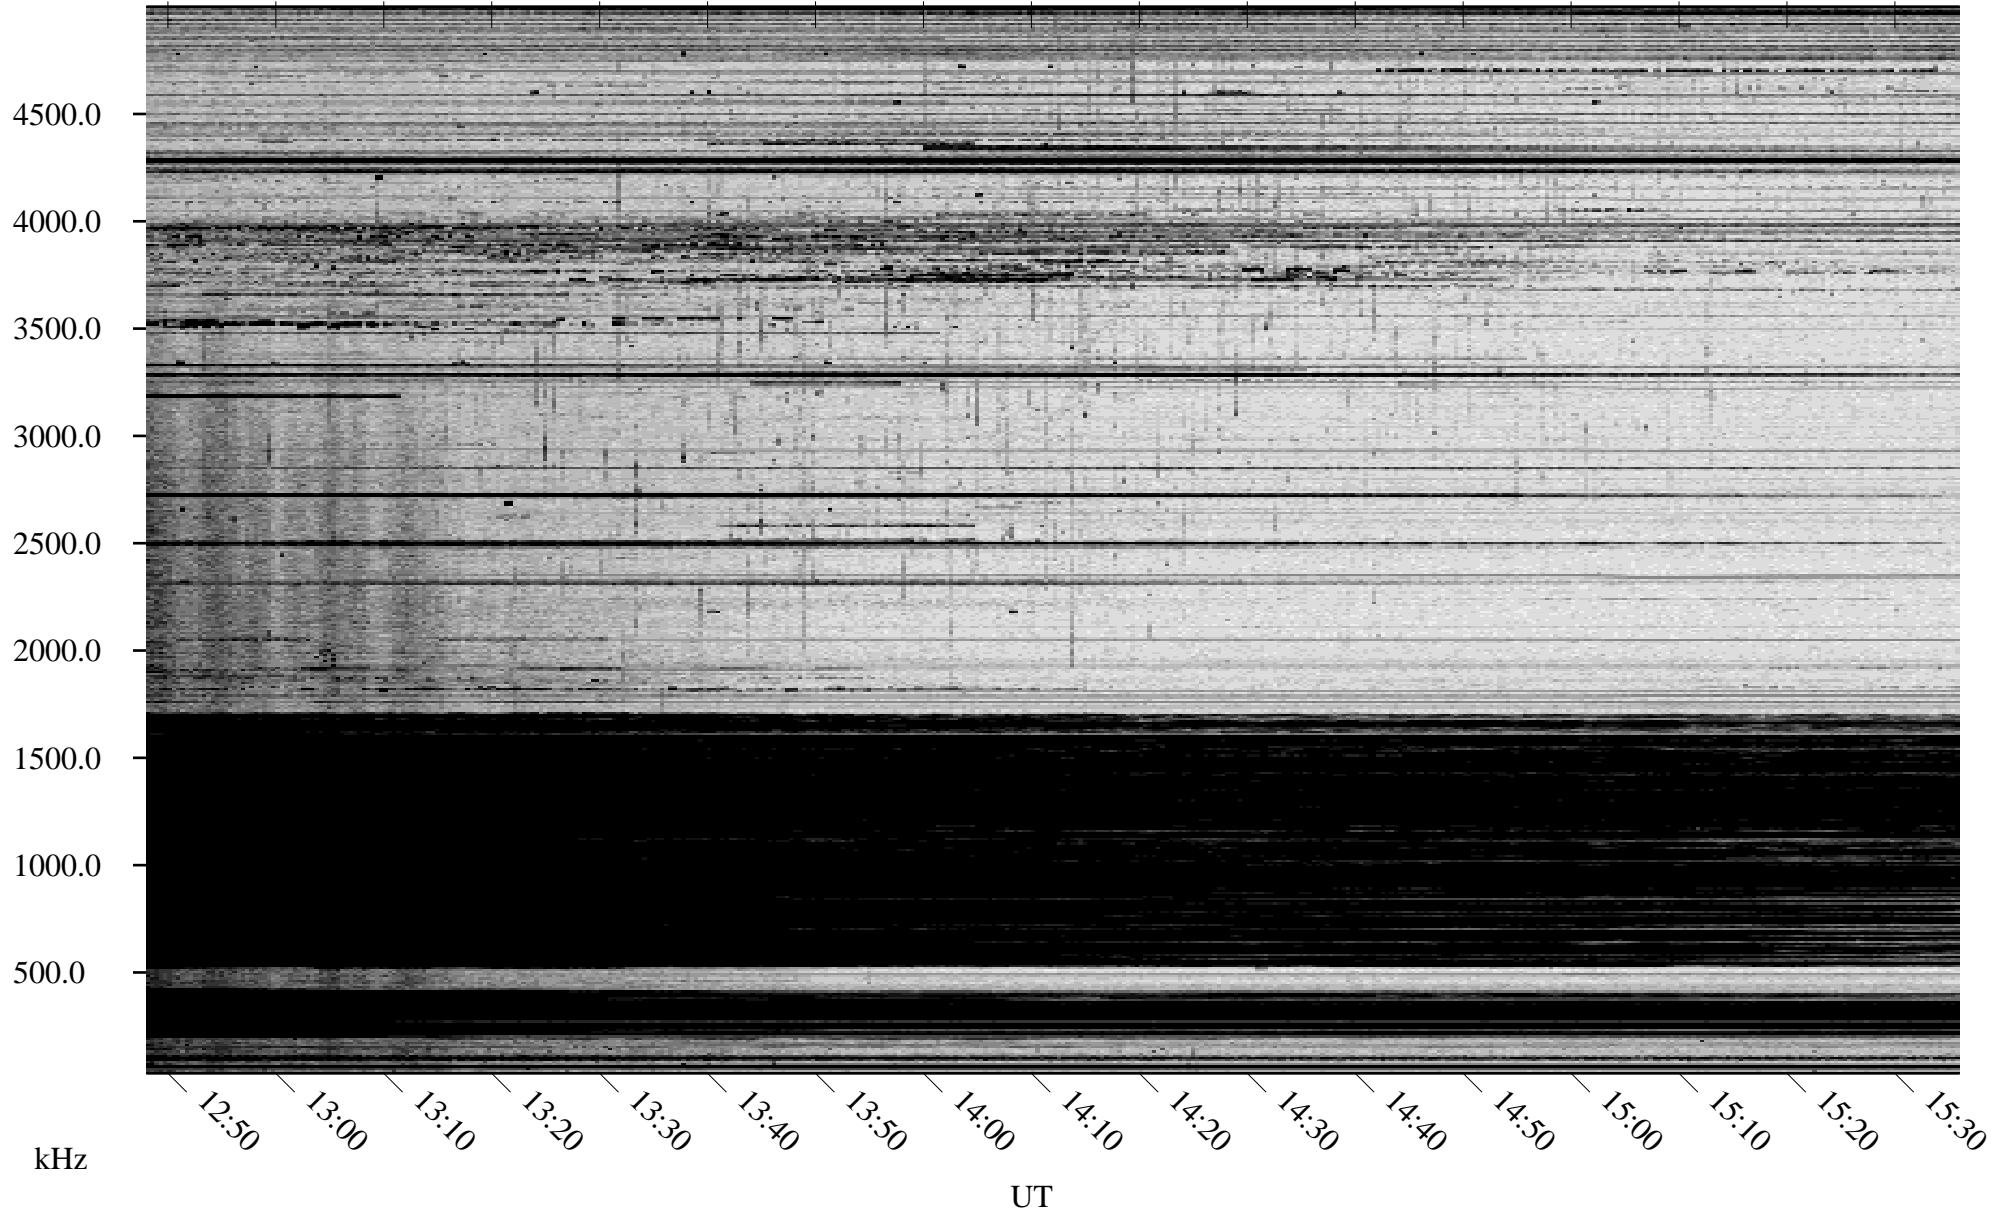

# 11/19/2009 Churchill, Manitoba

Linear Scale    Black = 161    White = 15

ch09322l.r00SUm max\_12

Page 6

# 11/19/2009 Churchill, Manitoba

Linear Scale    Black = 161    White = 15

ch09322l.r00SUm max\_12

Page 7

# 11/19/2009 Churchill, Manitoba

Linear Scale    Black = 161    White = 15

ch09322l.r00SUm max\_12

Page 8