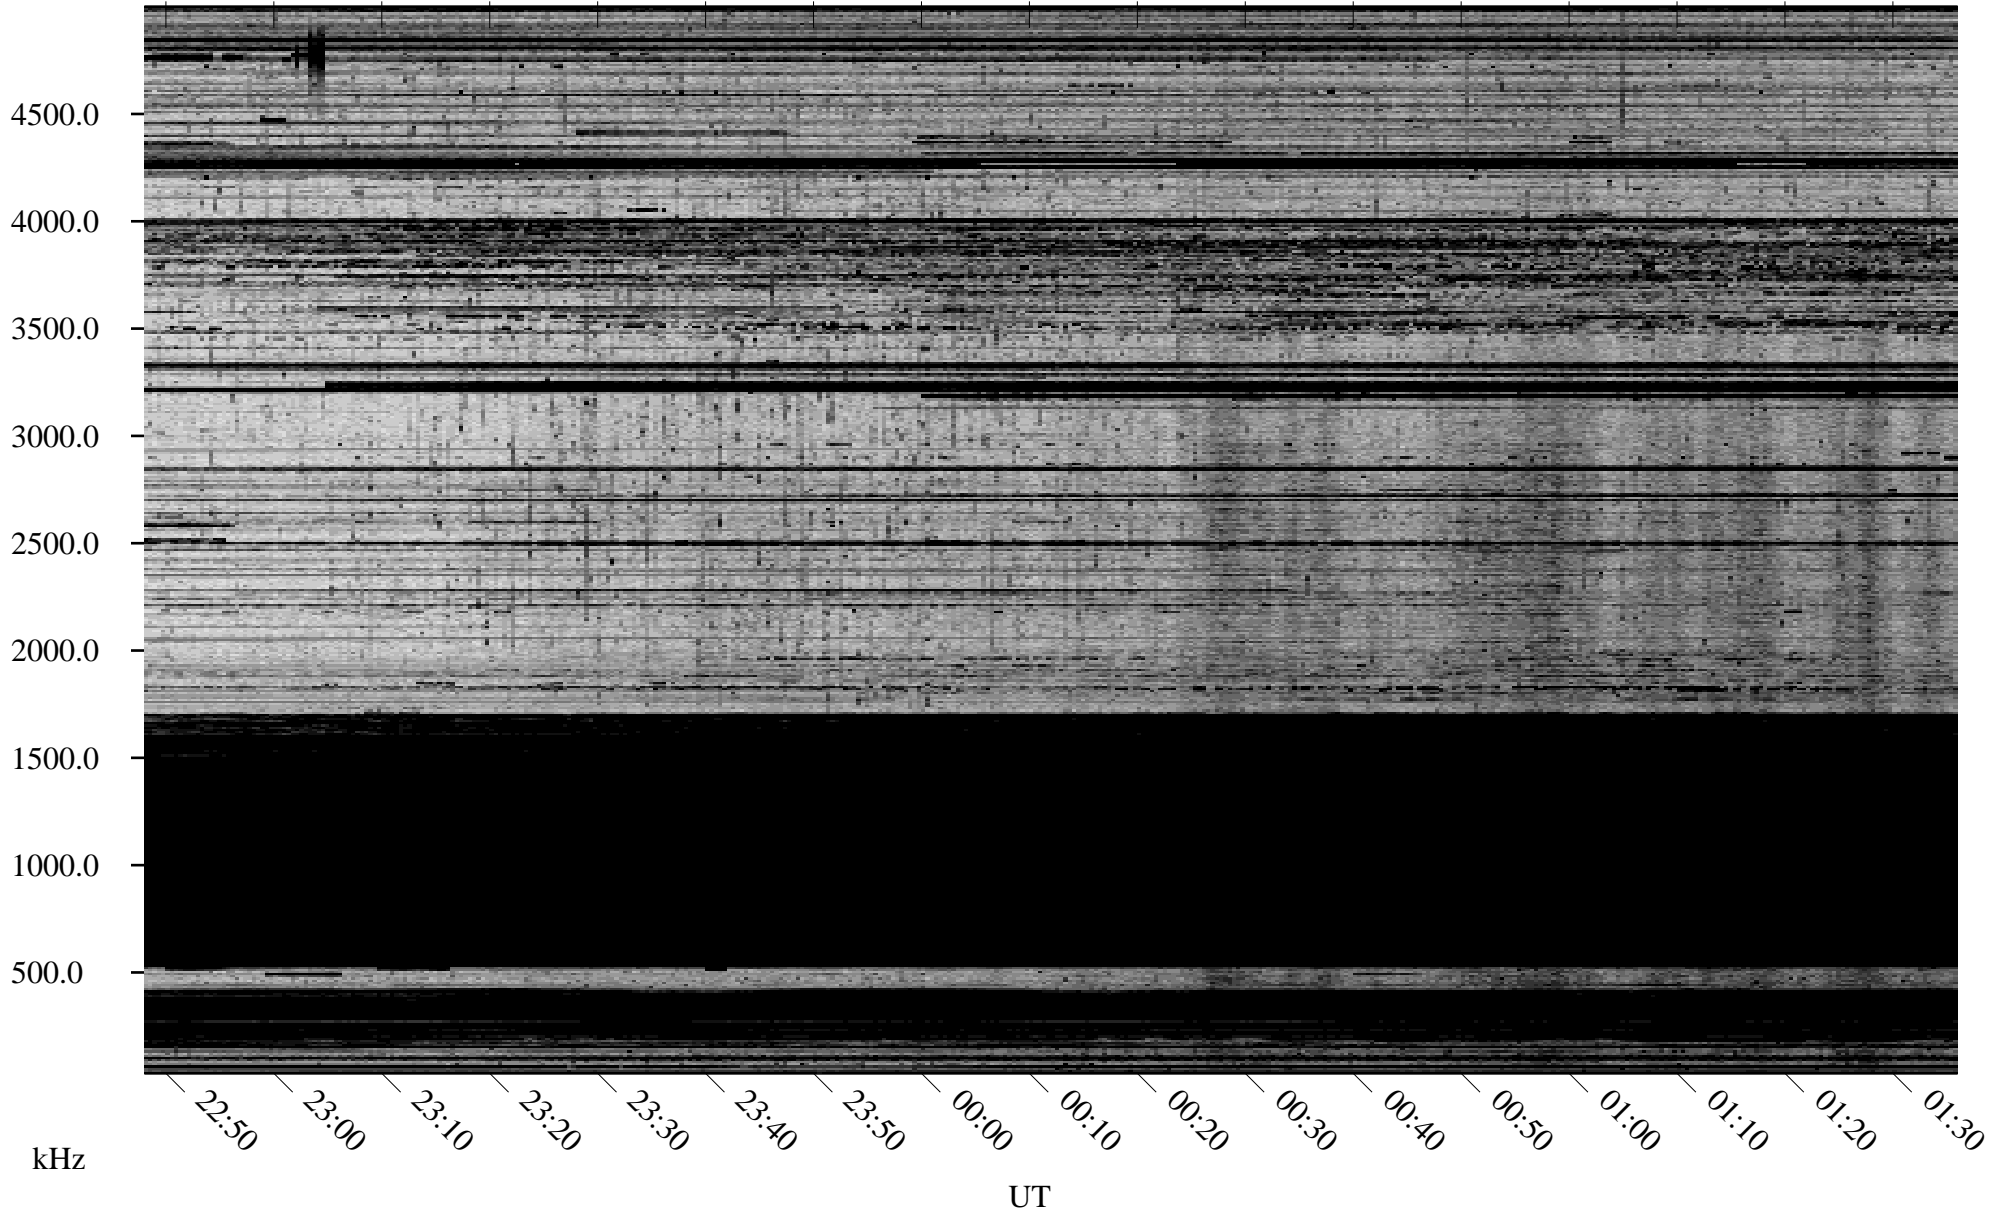

# 11/18/2009 Churchill, Manitoba

Linear Scale    Black = 161    White = 15

ch09322l.r00SUm max\_12

Page 1

# 11/18/2009 Churchill, Manitoba

Linear Scale    Black = 161    White = 15

ch09322l.r00SUm max\_12

Page 2

# 11/19/2009 Churchill, Manitoba

Linear Scale    Black = 161    White = 15

ch09322l.r00SUm max\_12

Page 3

# 11/19/2009 Churchill, Manitoba

Linear Scale    Black = 161    White = 15

ch09322l.r00SUm max\_12

Page 4