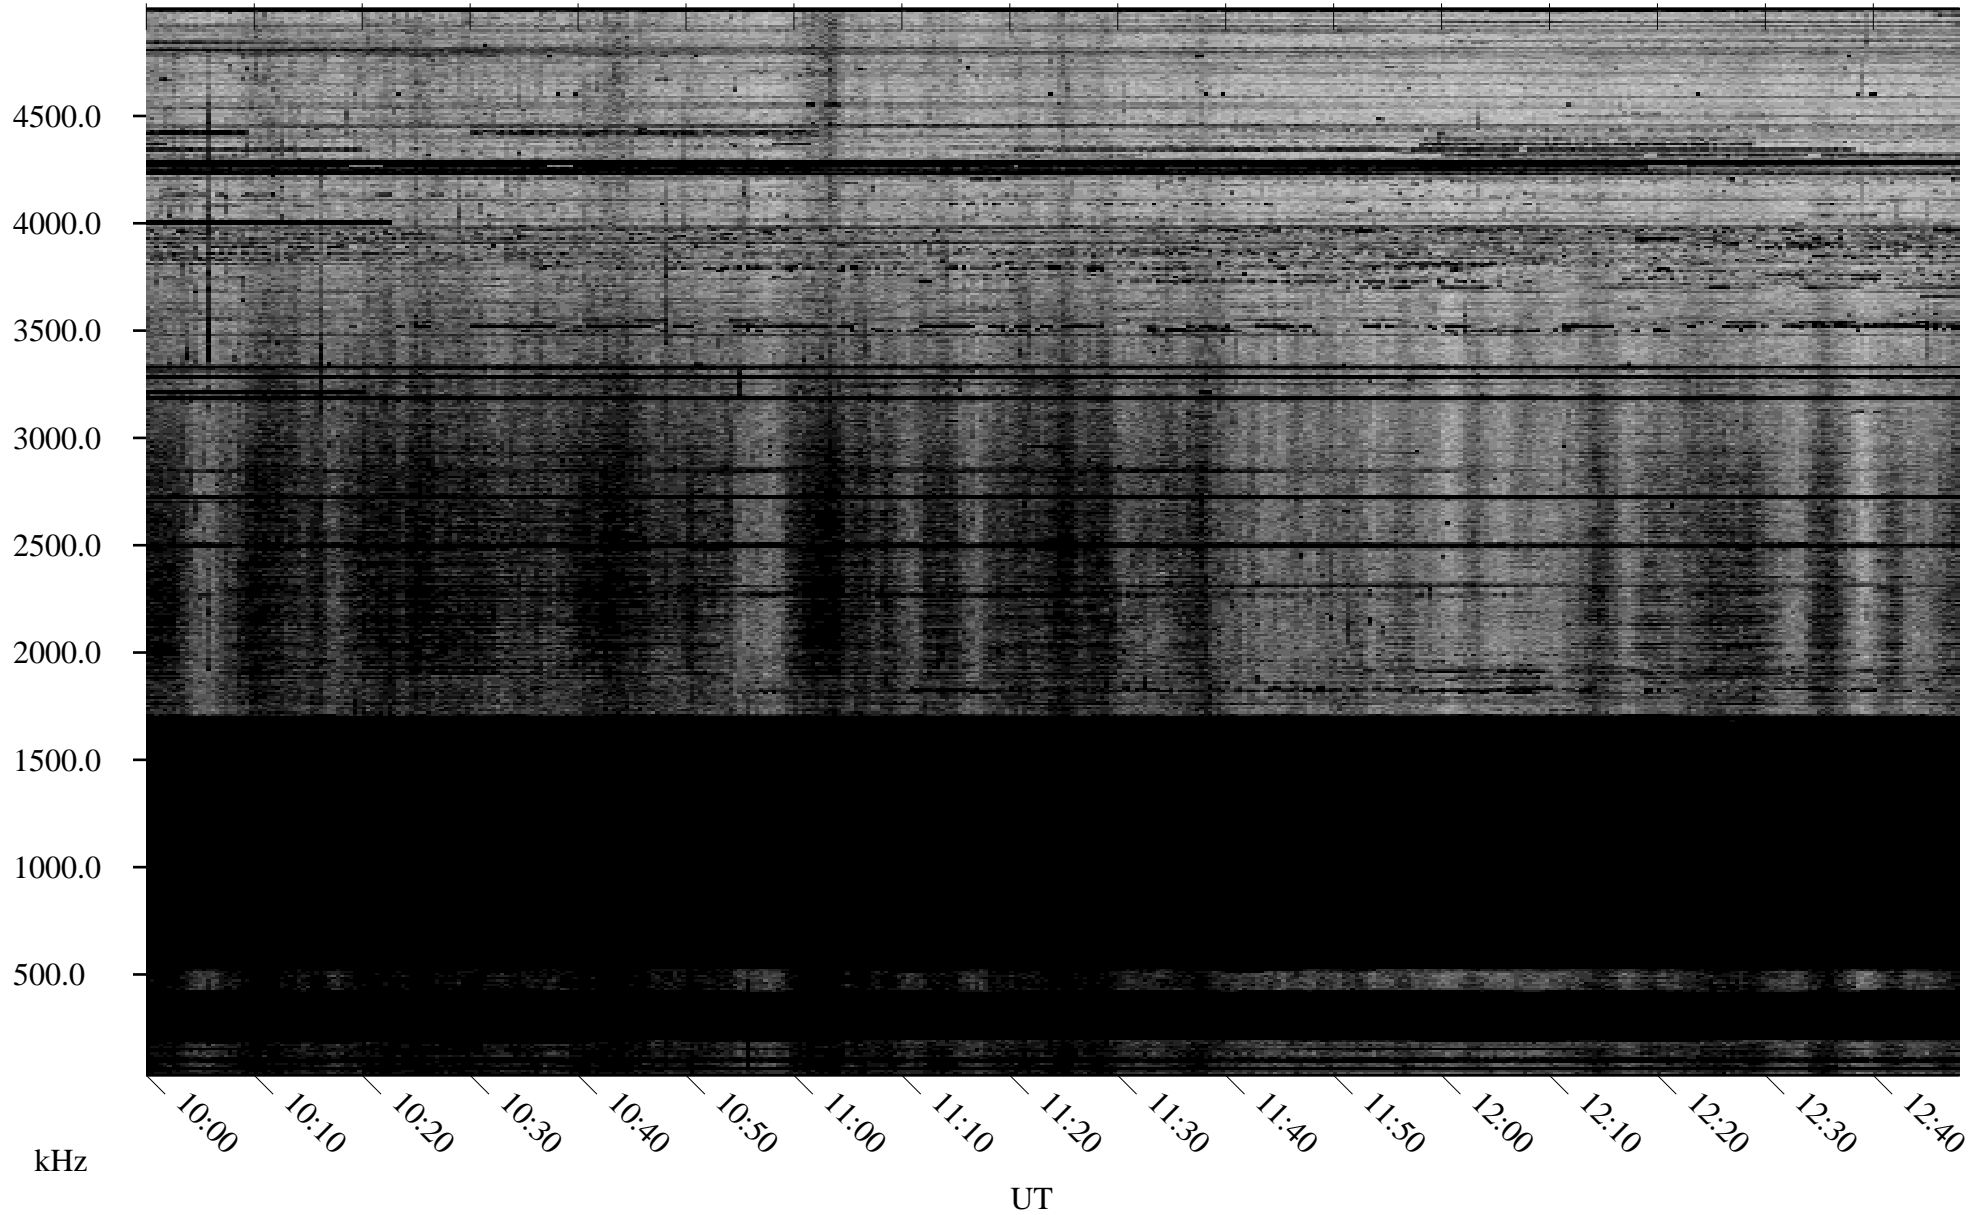

# 11/19/2009 Churchill, Manitoba

Linear Scale    Black = 161    White = 15

ch09322l.r00SUm max\_12

Page 5

# 11/19/2009 Churchill, Manitoba

Linear Scale    Black = 161    White = 15

ch09322l.r00SUm max\_12

Page 6