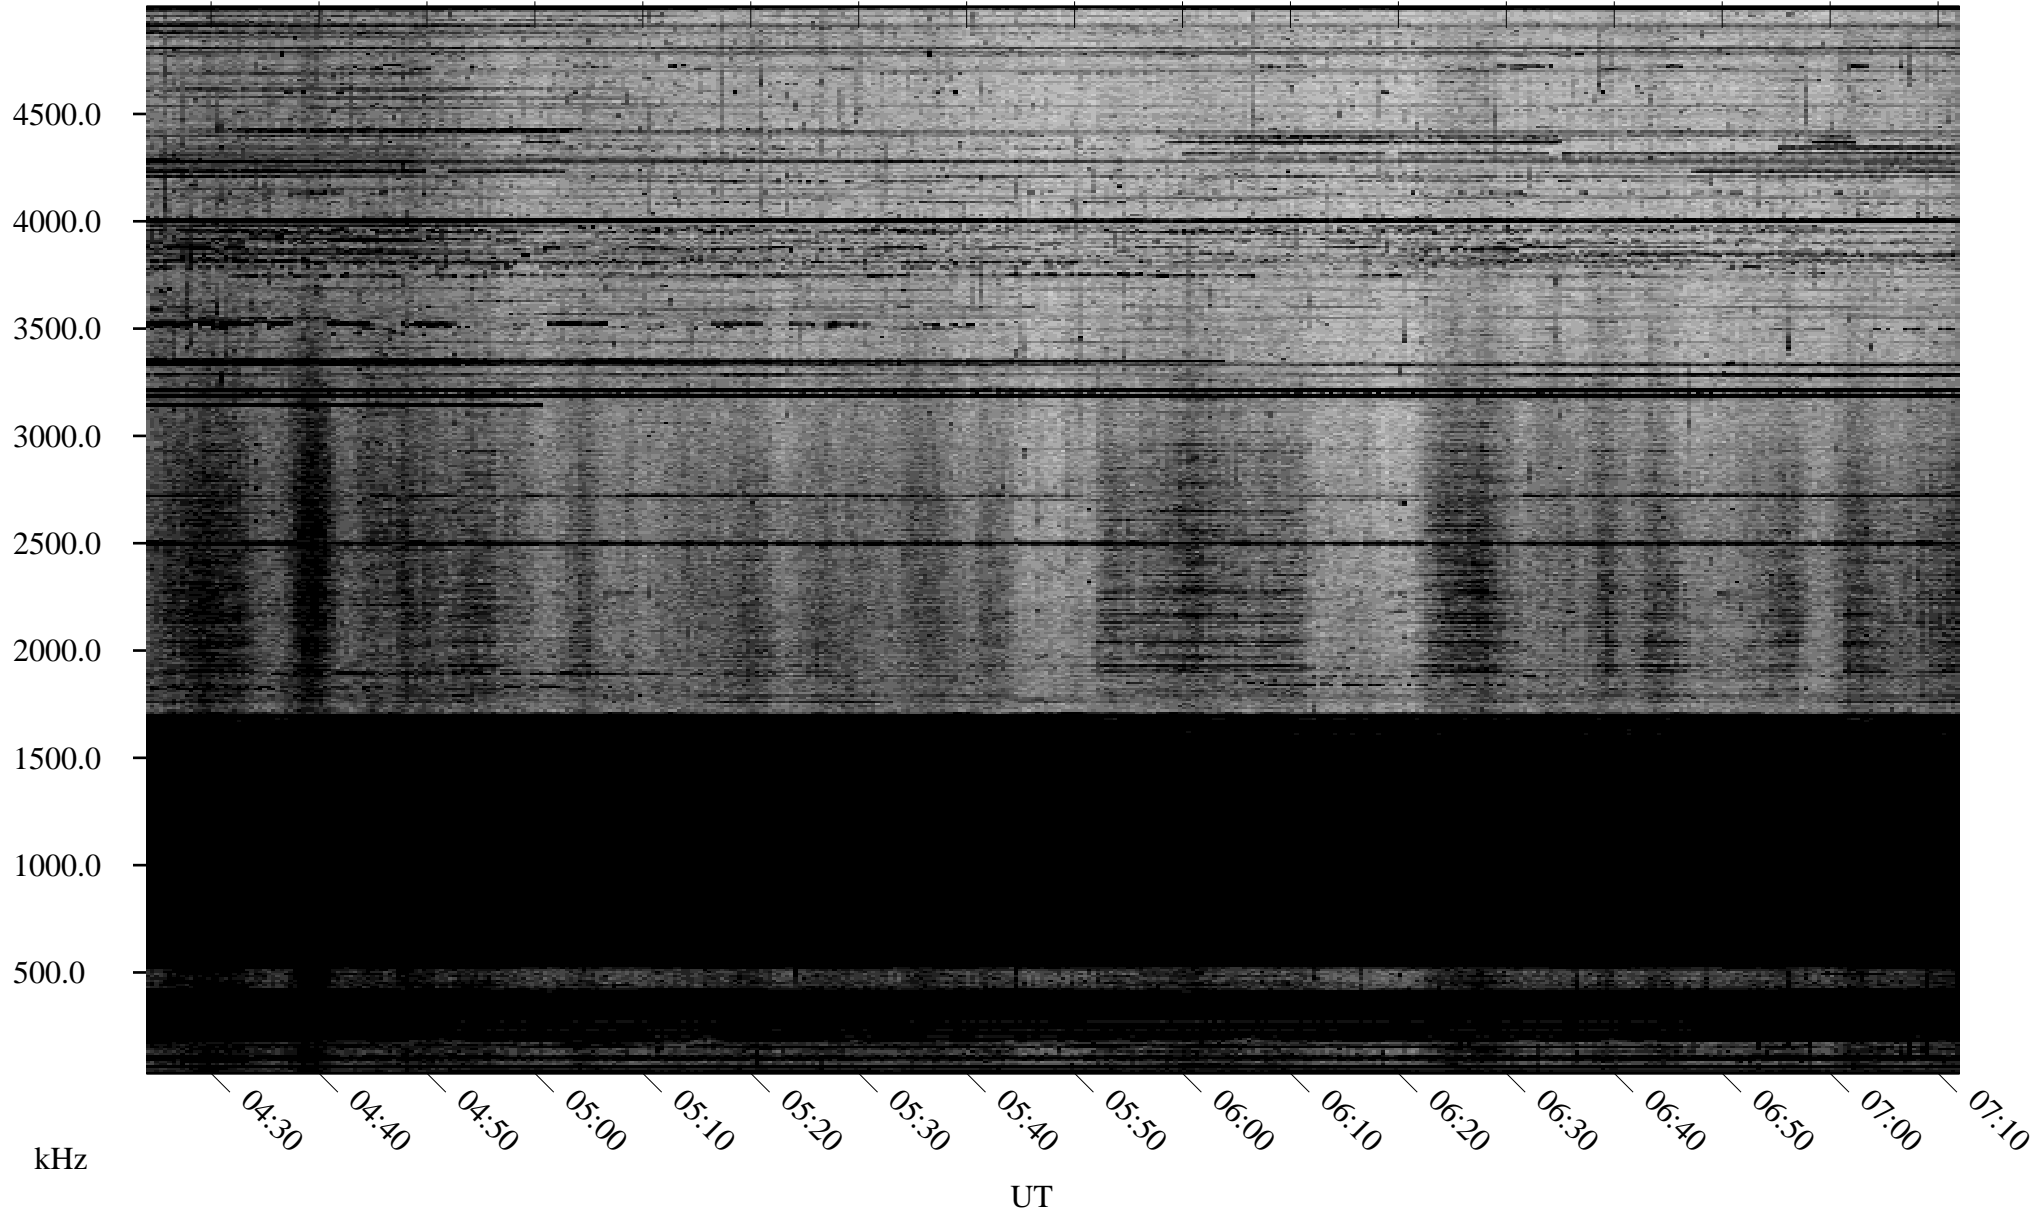

# 11/18/2009 Churchill, Manitoba

Linear Scale    Black = 161    White = 15

ch09322l.r00SUm max\_12

Page 1

# 11/18/2009 Churchill, Manitoba

Linear Scale    Black = 161    White = 15

ch09322l.r00SUm max\_12

Page 2

# 11/19/2009 Churchill, Manitoba

Linear Scale    Black = 161    White = 15

ch09322l.r00SUm max\_12

Page 3

# 11/19/2009 Churchill, Manitoba

Linear Scale    Black = 161    White = 15

ch09322l.r00SUm max\_12

Page 4