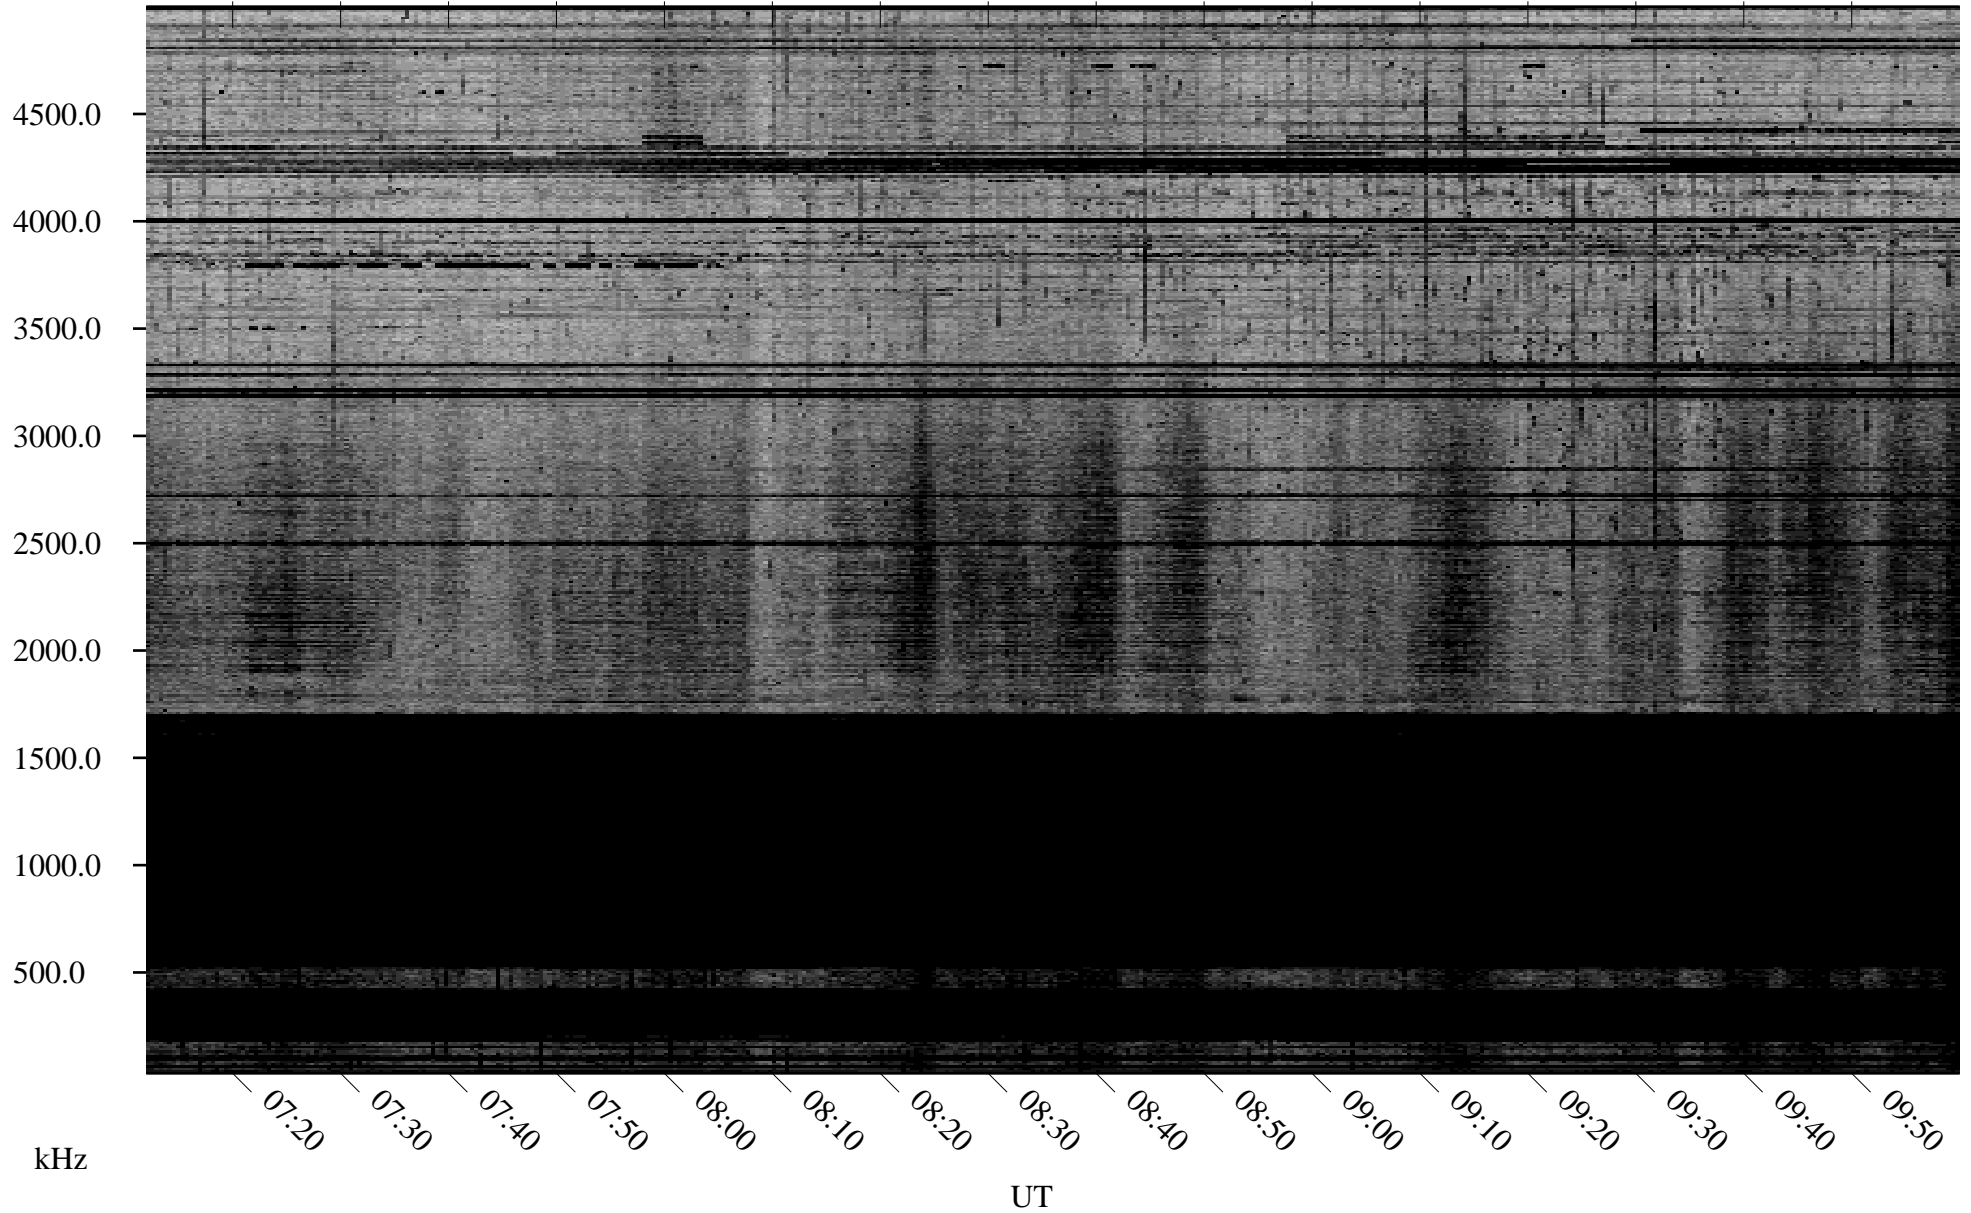

# 11/19/2009 Churchill, Manitoba

Linear Scale    Black = 161    White = 15

ch09322l.r00SUm max\_12

Page 4

# 11/19/2009 Churchill, Manitoba

Linear Scale    Black = 161    White = 15

ch09322l.r00SUm max\_12

Page 5