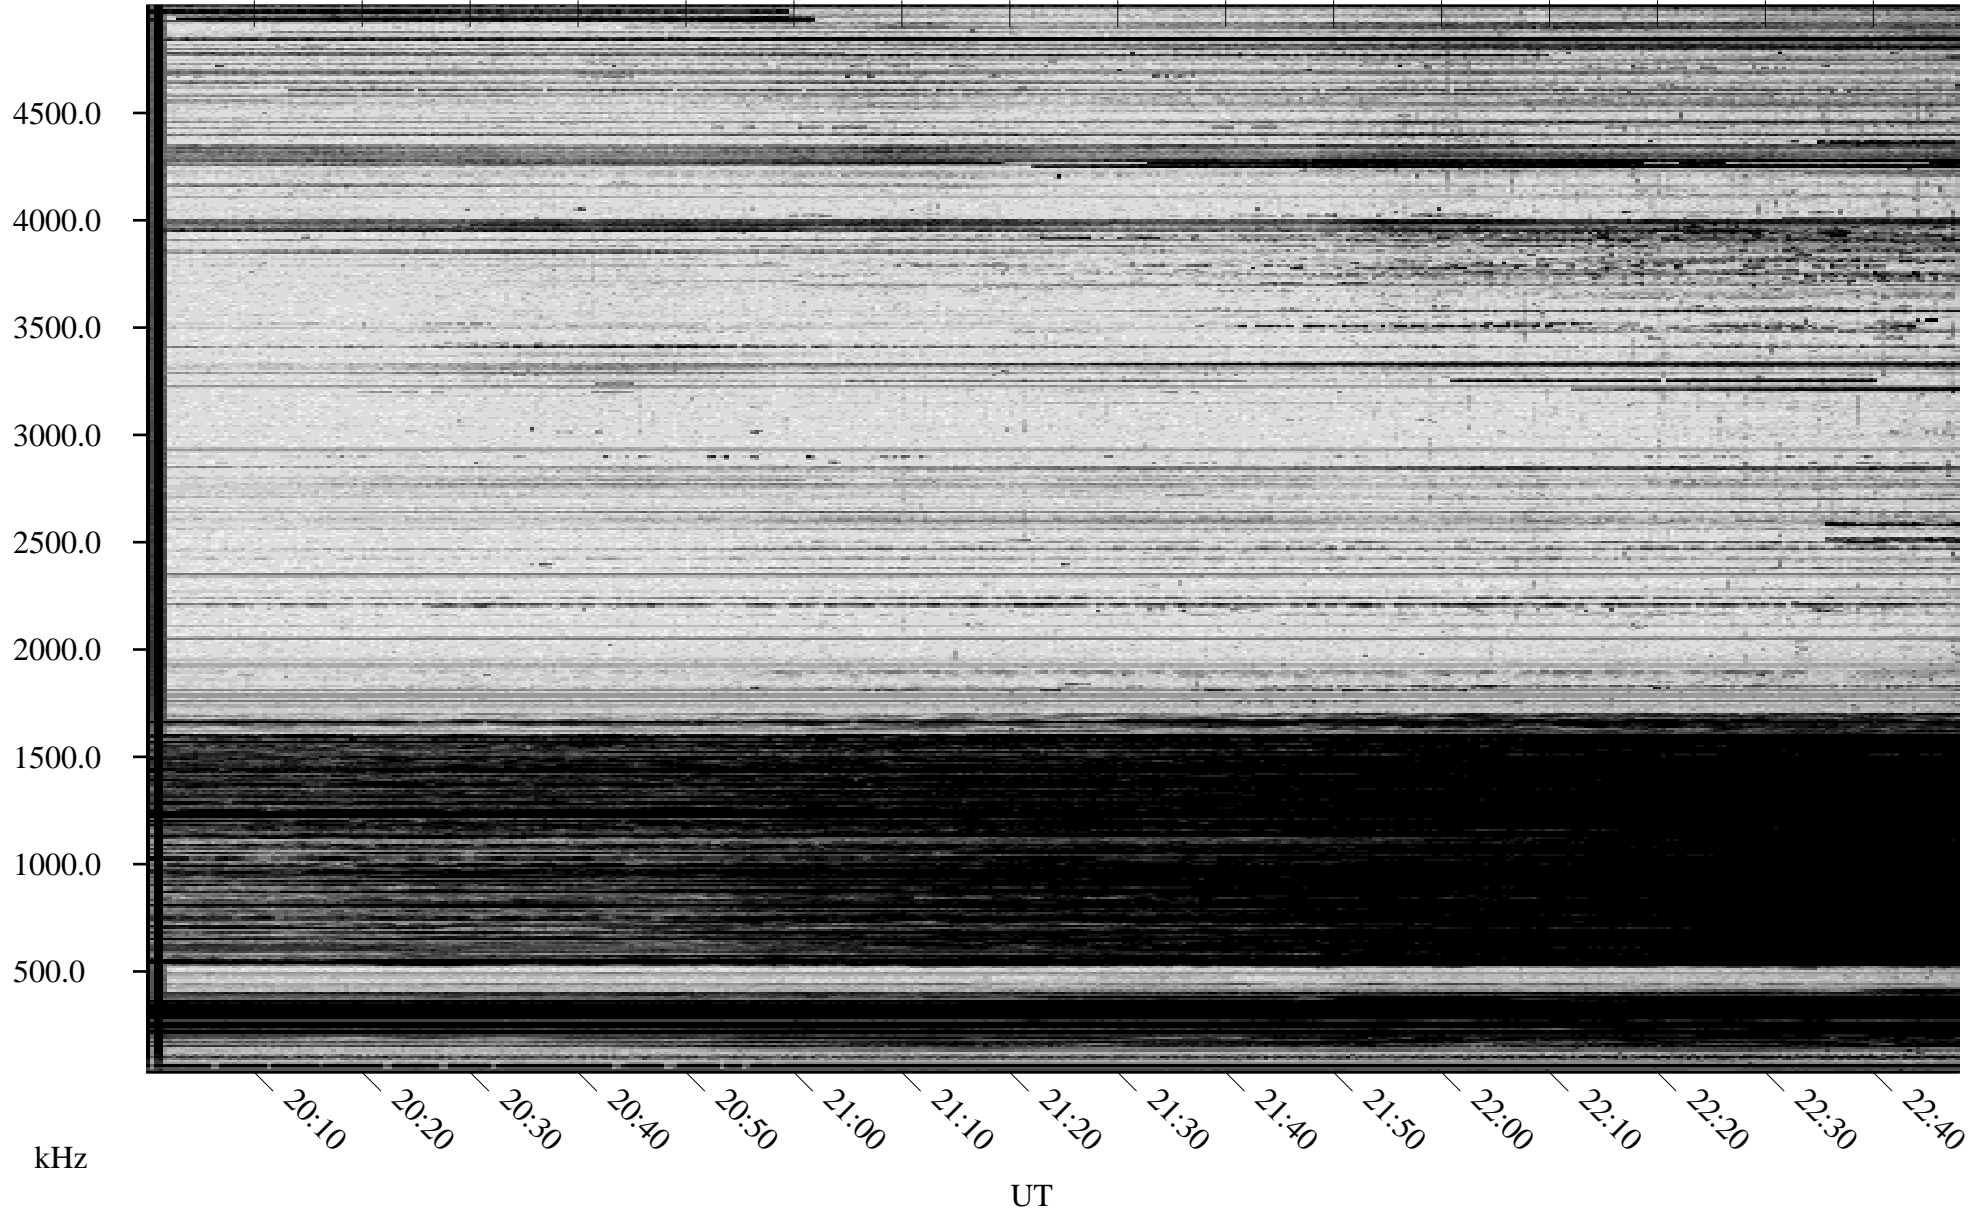

# 11/18/2009 Churchill, Manitoba

Linear Scale    Black = 161    White = 15

ch09322l.r00SUm max\_12

Page 1

# 11/18/2009 Churchill, Manitoba

Linear Scale    Black = 161    White = 15

ch09322l.r00SUm max\_12

Page 2

# 11/19/2009 Churchill, Manitoba

Linear Scale    Black = 161    White = 15

ch09322l.r00SUm max\_12

Page 3

# 11/19/2009 Churchill, Manitoba

Linear Scale    Black = 161    White = 15

ch09322l.r00SUm max\_12

Page 4